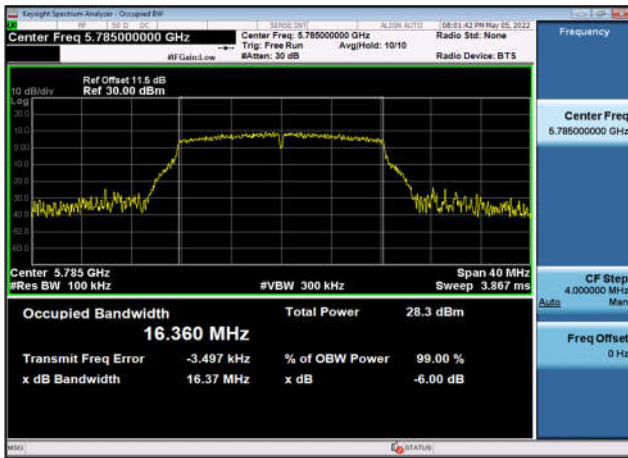

U-NII-3 6dB Bandwidth-802.11a(20MHz)
,5785MHz,Ant3