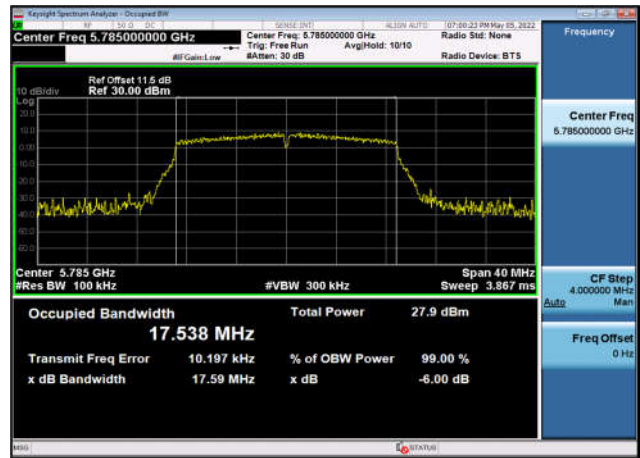

U-NII-3 6dB Bandwidth-802.11ac(20MHz)
,5785MHz,Ant2