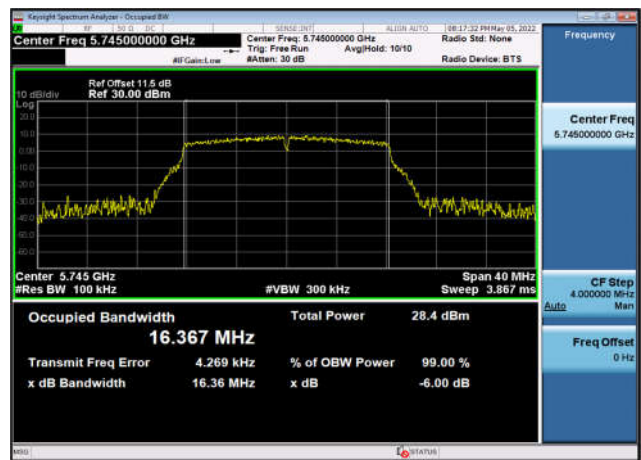

U-NII-3 6dB Bandwidth-802.11a(20MHz)
,5745MHz,Ant3