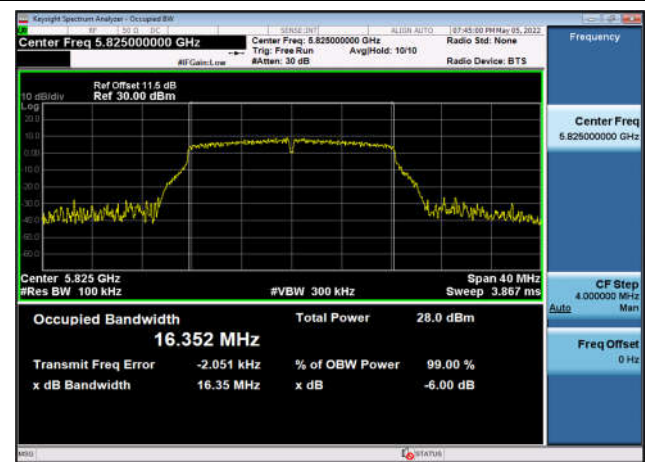

U-NII-3 6dB Bandwidth-802.11n(40MHz)
,5795MHz,Ant2

U-NII-3 6dB Bandwidth-802.11a(20MHz)
,5745MHz,Ant2

U-NII-3 6dB Bandwidth-802.11a(20MHz)
,5785MHz,Ant2

U-NII-3 6dB Bandwidth-802.11a(20MHz)
,5825MHz,Ant2