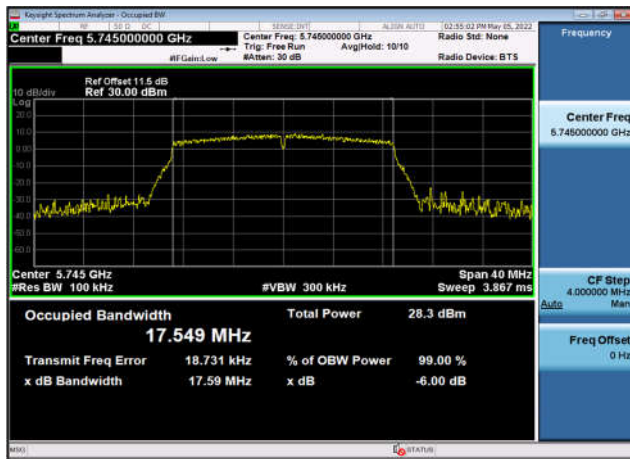

U-NII-3 6dB Bandwidth-802.11ax(20MHz)
,5745MHz,Ant3