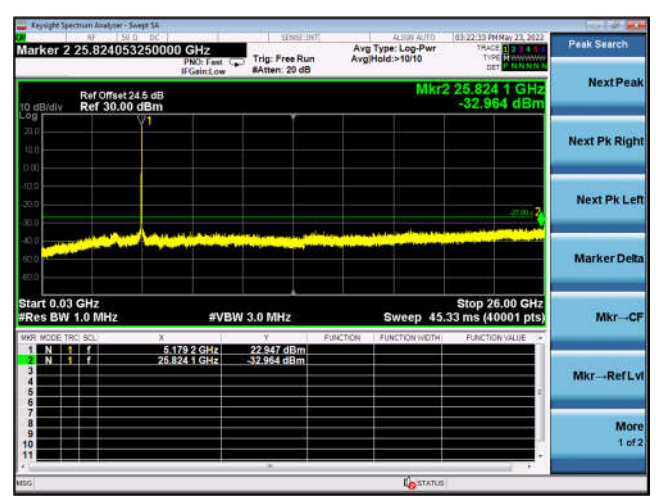

U-NII-1 ,802.11a, 5180MHz, Ant0