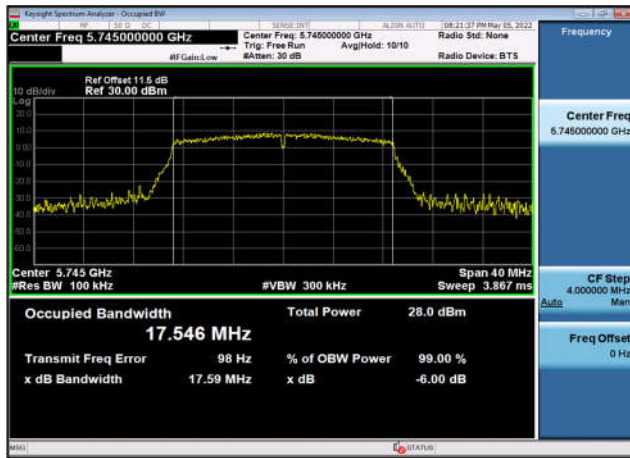

U-NII-3 6dB Bandwidth-802.11n(20MHz)
,5745MHz,Ant3