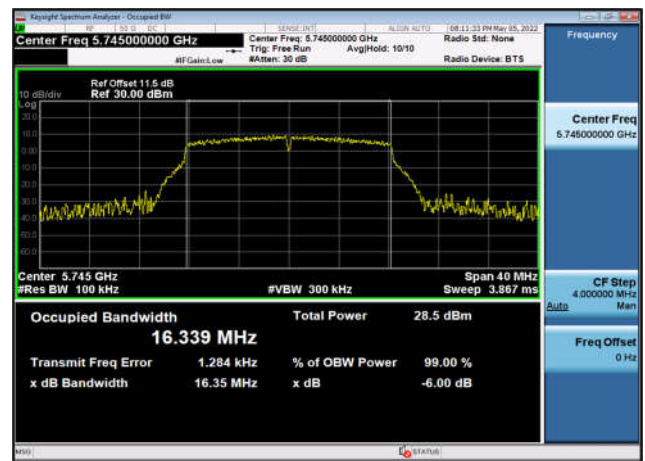

U-NII-3 6dB Bandwidth-802.11a(20MHz)
,5745MHz,Ant2