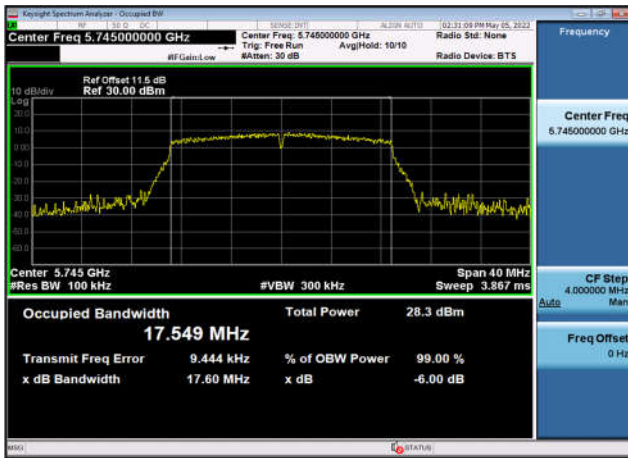

U-NII-3 6dB Bandwidth-802.11ax(20MHz)
,5745MHz,Ant2