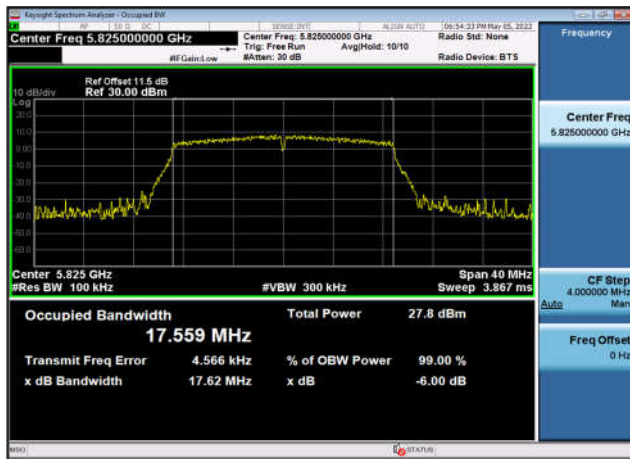

U-NII-3 6dB Bandwidth-802.11ac(20MHz)
,5825MHz,Ant2