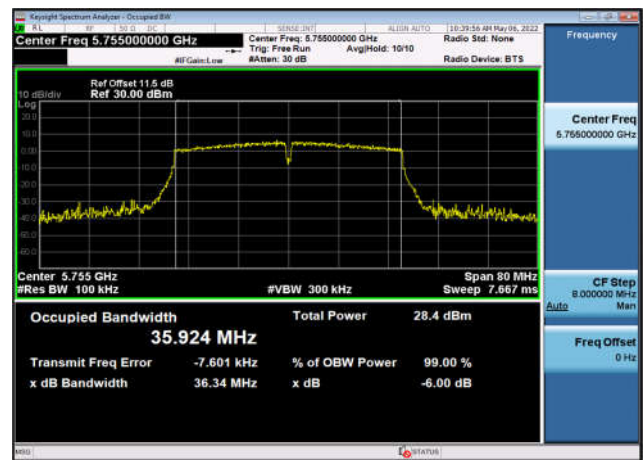

U-NII-3 6dB Bandwidth-802.11ax(40MHz)
,5755MHz,Ant3