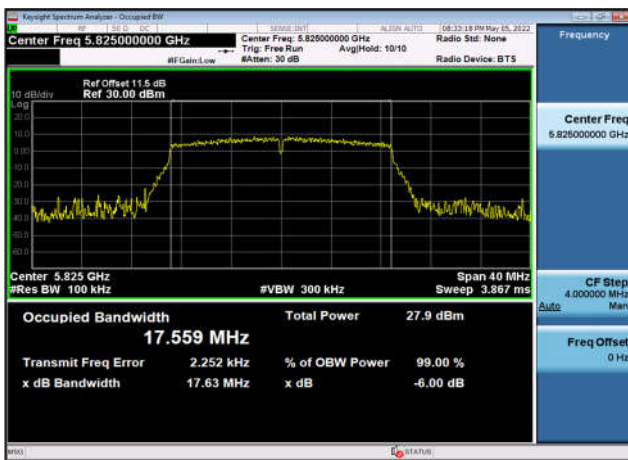

U-NII-3 6dB Bandwidth-802.11ac(20MHz)
,5825MHz,Ant3