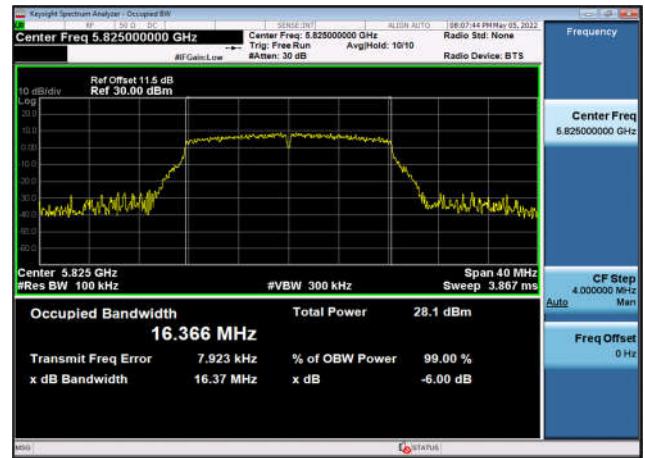

U-NII-3 6dB Bandwidth-802.11n(40MHz)
,5795MHz,Ant3

U-NII-3 6dB Bandwidth-802.11a(20MHz)
,5745MHz,Ant3

U-NII-3 6dB Bandwidth-802.11a(20MHz)
,5785MHz,Ant3

U-NII-3 6dB Bandwidth-802.11a(20MHz)
,5825MHz,Ant3