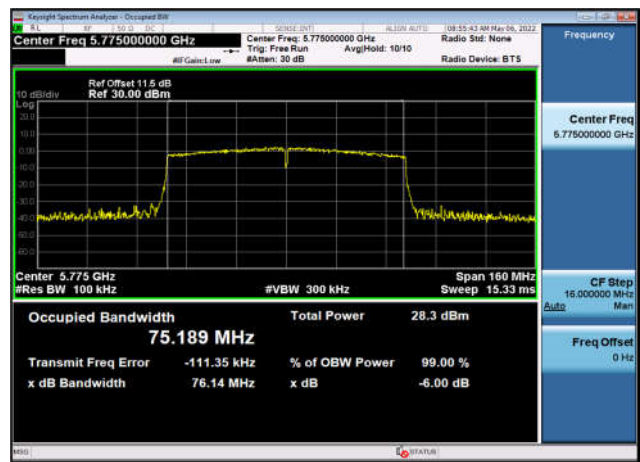

U-NII-3 6dB Bandwidth-802.11ac(80MHz)
,5775MHz,Ant2