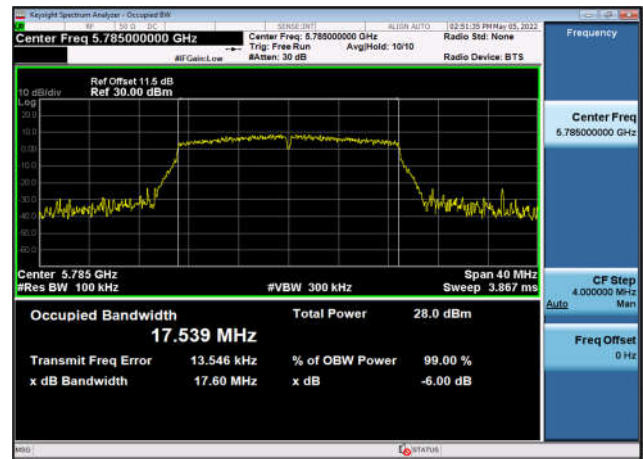

U-NII-3 6dB Bandwidth-802.11ac(40MHz)
,5795MHz,Ant3

U-NII-3 6dB Bandwidth-802.11ac(80MHz)
,5775MHz,Ant3

U-NII-3 6dB Bandwidth-802.11ax(20MHz)
,5745MHz,Ant3

U-NII-3 6dB Bandwidth-802.11ax(20MHz)
,5785MHz,Ant3