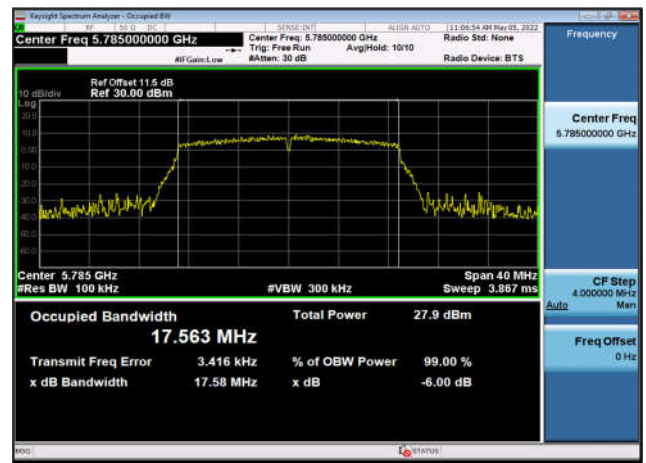

U-NII-3 6dB Bandwidth-802.11n(20MHz)
,5785MHz,Ant0