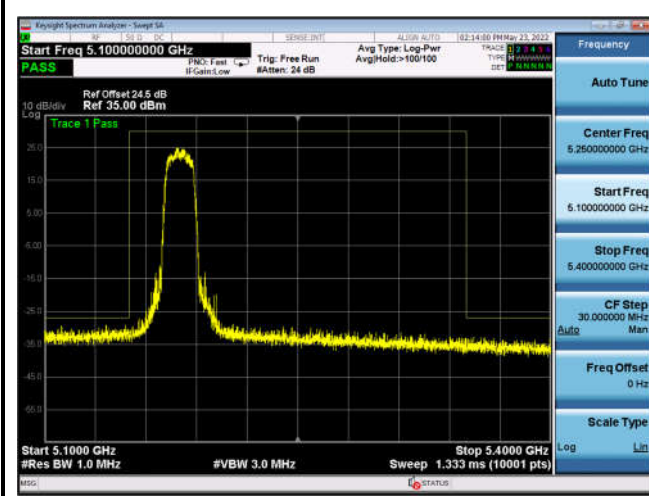

Conducted Band Edges and spurious emission

U-NII-1 ,802.11a, 5180MHz, Ant0