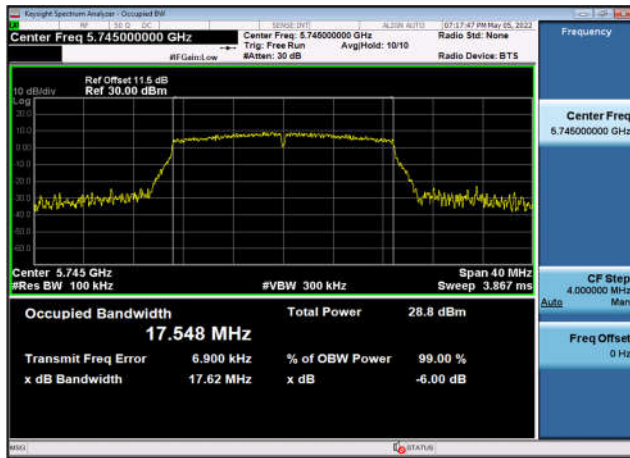

U-NII-3 6dB Bandwidth-802.11ac(20MHz)
,5745MHz,Ant2