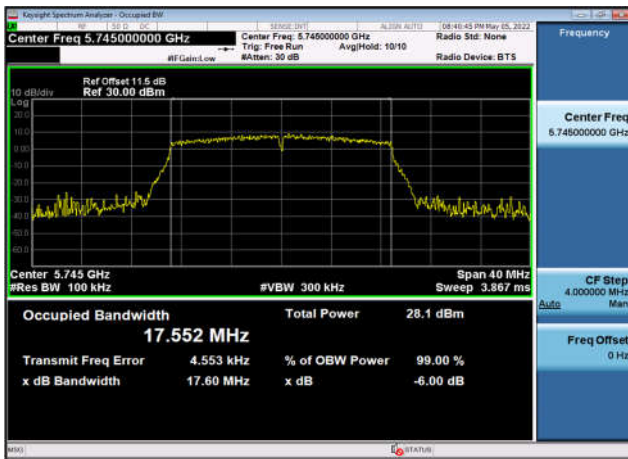

U-NII-3 6dB Bandwidth-802.11ac(20MHz)
,5745MHz,Ant3