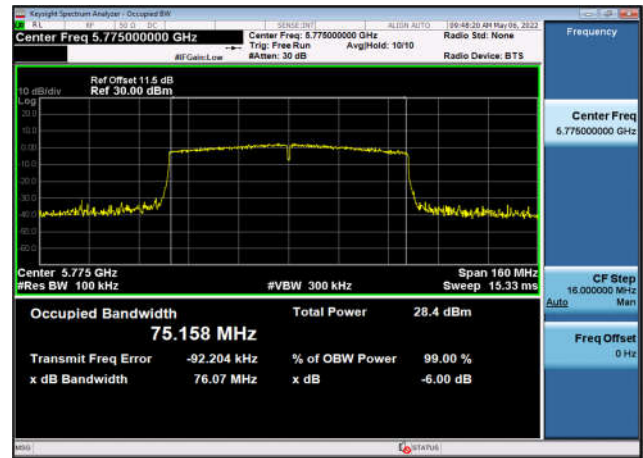

U-NII-3 6dB Bandwidth-802.11ac(80MHz)
,5775MHz,Ant3