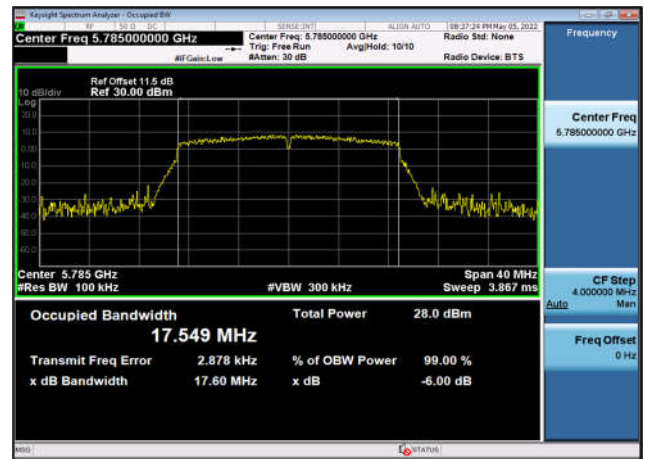

U-NII-3 6dB Bandwidth-802.11ac(20MHz)
,5785MHz,Ant3