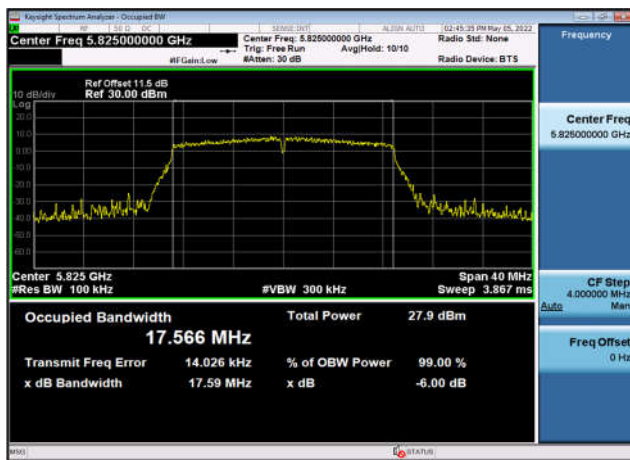

U-NII-3 6dB Bandwidth-802.11ax(20MHz)
,5825MHz,Ant3