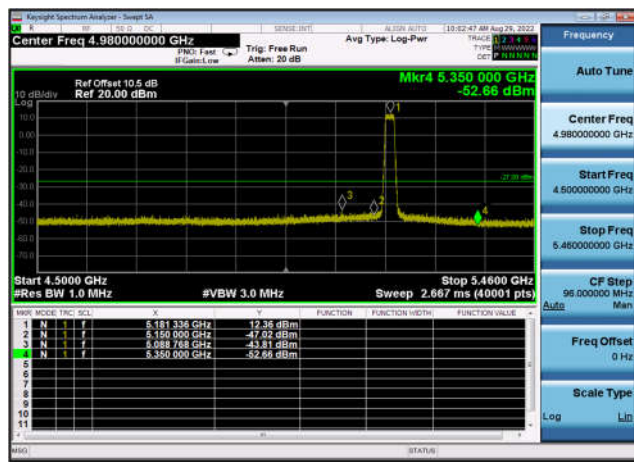

Conducted Band Edges and spurious emission

U-NII-1 ,Plot 1,Band Edge-802.11n(20M Hz),5180MHz,Ant0