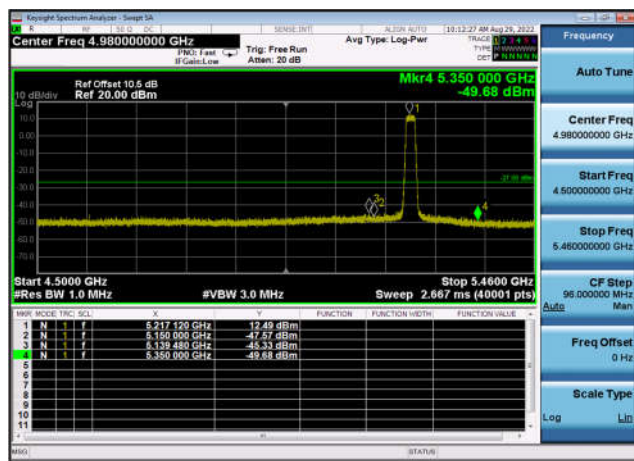

Conducted Band Edges and spurious emission

U-NII-1 ,Plot 1,Band Edge-802.11n(20M Hz),5180MHz,Ant0

U-NII-1 ,Plot 1,Band Edge-802.11n(20M Hz),5180MHz,Ant1

U-NII-1 ,Plot 1,Band Edge-802.11n(20M Hz),5220MHz,Ant0