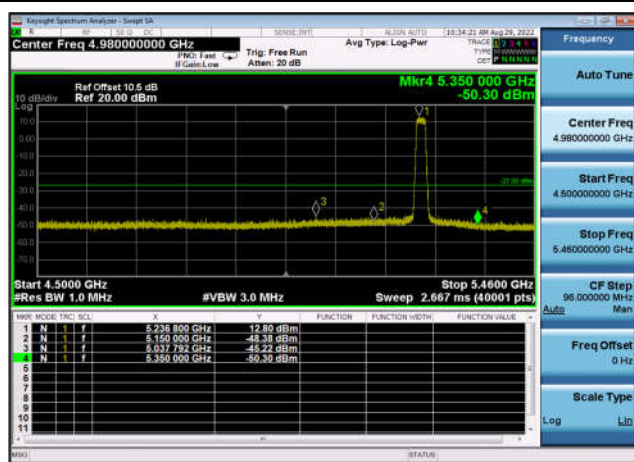

U-NII-1 ,Plot 1,Band Edge-802.11n(20M Hz),5240MHz,Ant0