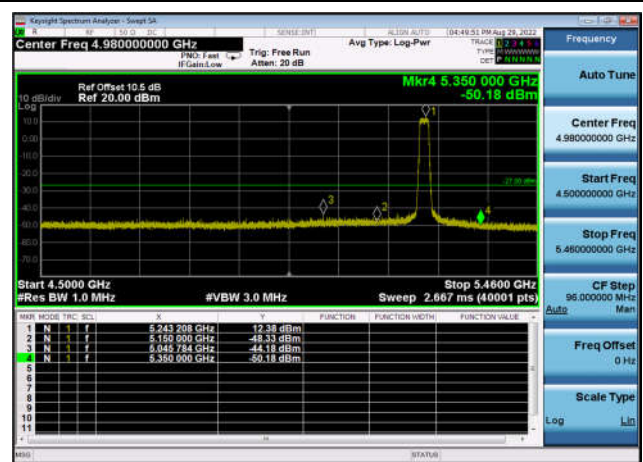

U-NII-1 ,Plot 1,Band Edge-802.11n(20M Hz),5240MHz,Ant1