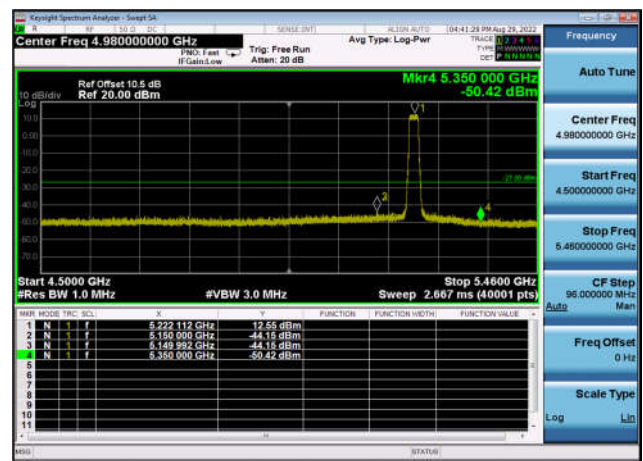

U-NII-1 ,Plot 1,Band Edge-802.11n(20M Hz),5220MHz,Ant1