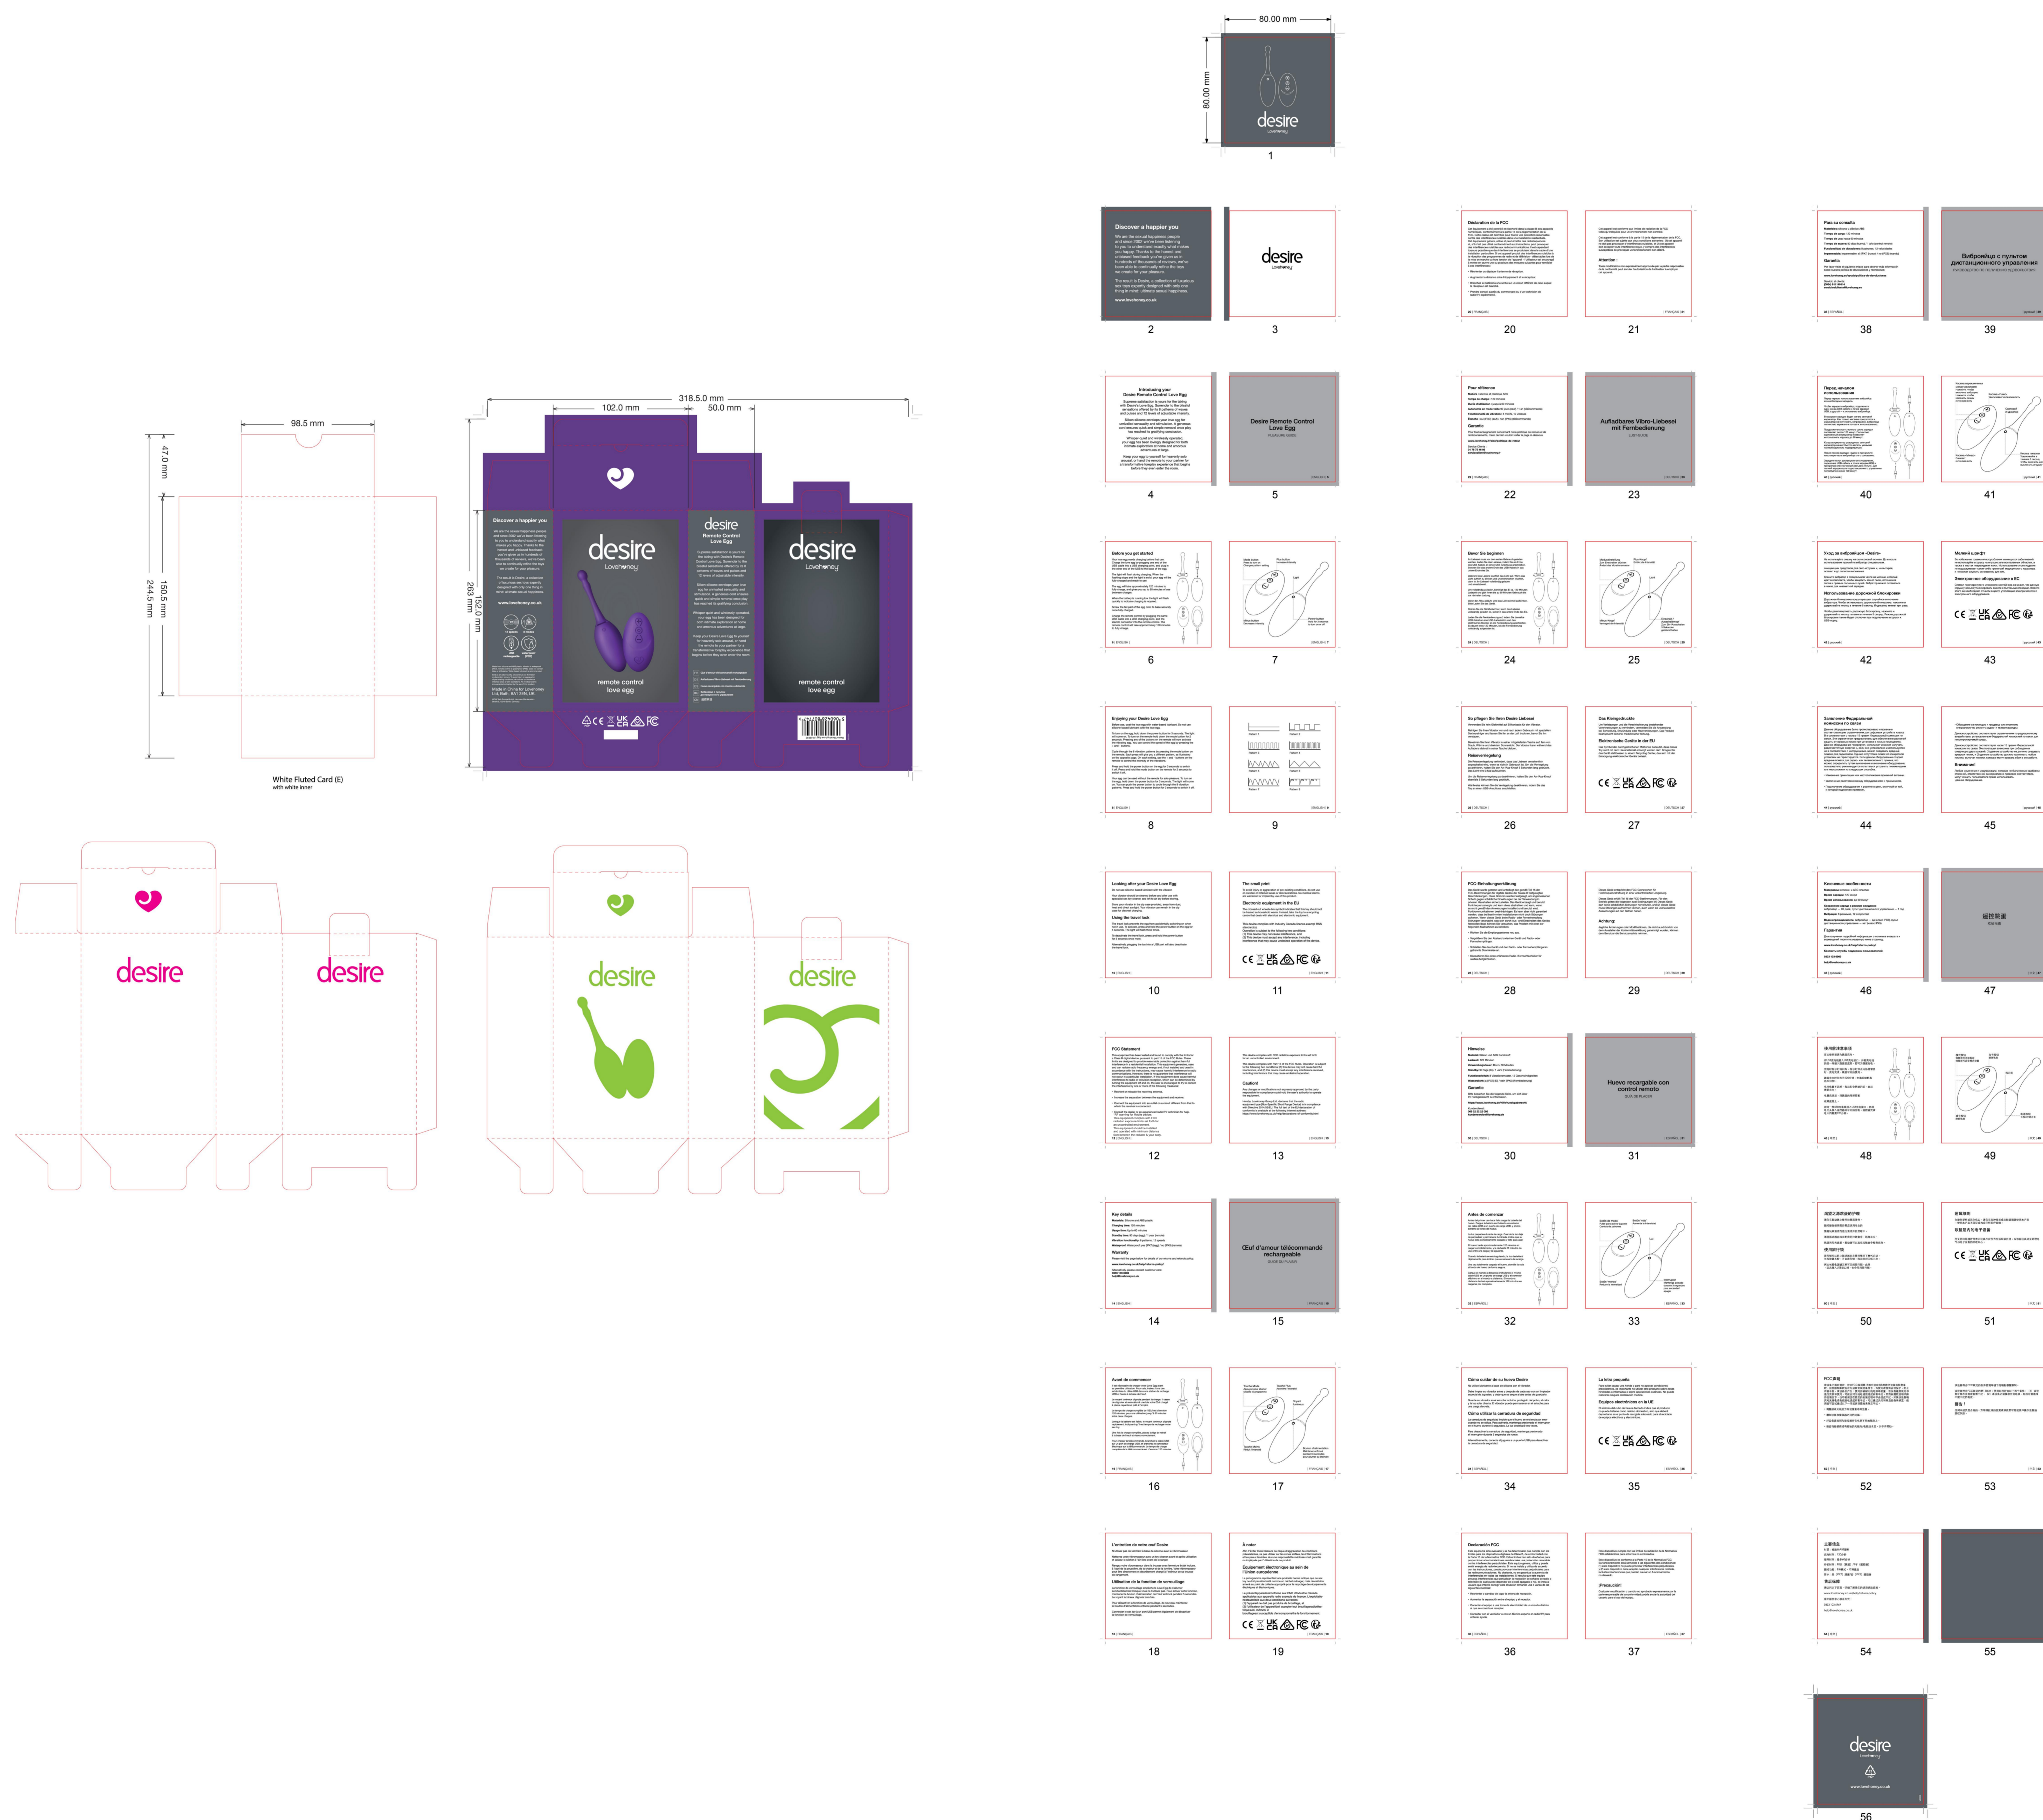

ARTWORK & SPEC APPROVAL FORM

SPECIFICATION / 规格详述

SIZE / 尺寸 : Box:Unfold: 318x263 mm Fold: 152x102x50 mm Manual: 80x80mm
 MATERIAL / 物料 : Box:400 g C1S Manual:Cover: 250g C2S Inner: 120g C2S
 COLOR / 颜色 : Box

FINISHING / 加工 : Box:Matte Lamination+ Spot UV + Emboss
 Manual:Matte Lamination

COLOR / 颜色 : Box

Manual

ARTWORK LAYOUT / 图档版面

50% of Actual size

Dimensions noted here is correct.

DIECUT / 刀线 ————— FOLDING / 折线 - - - - - PERFORATION / 针线 — · — · — · — · —