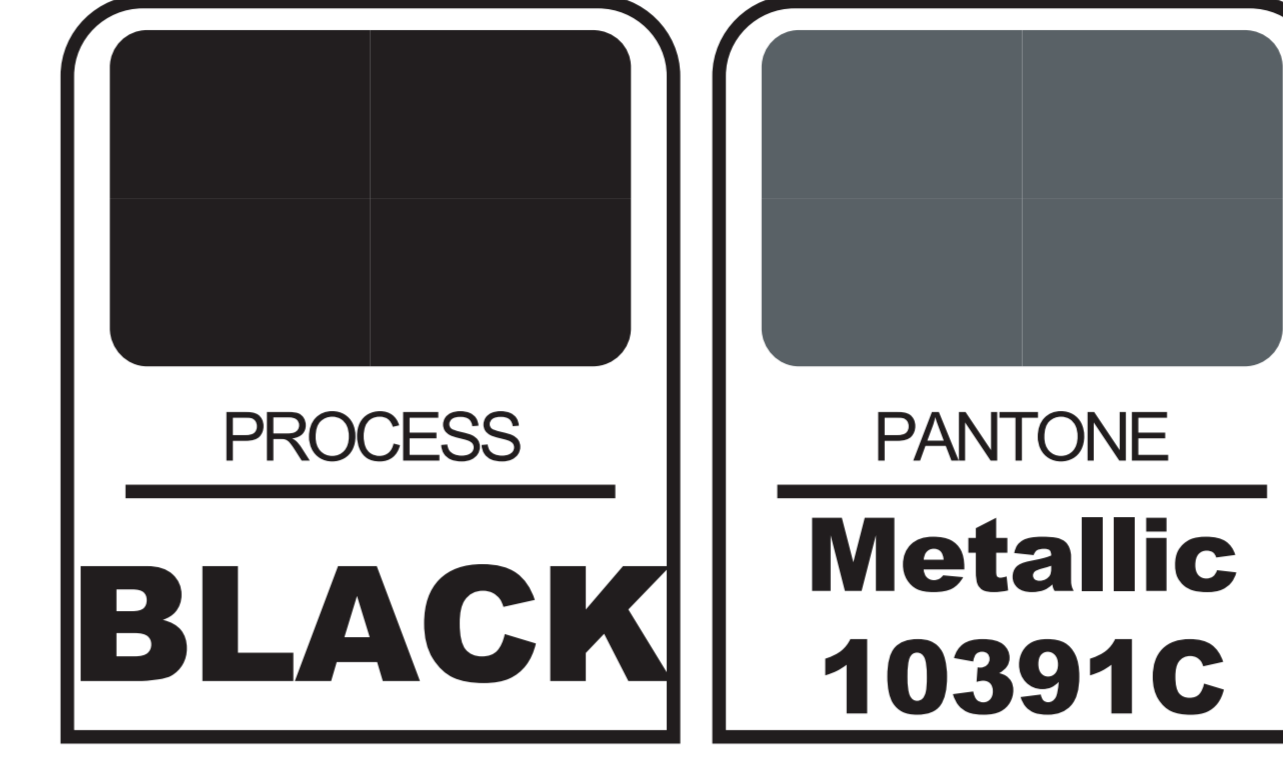

ARTWORK & SPEC APPROVAL FORM

SPECIFICATION / 规格详述

SIZE / 尺寸 : Box:Unfold: 318x263 mm Fold: 152x102x50 mm Manual: 80x80mm
 MATERIAL / 物料 : Box:400 g C1S Manual:Cover: 250g C2S Inner: 120g C2S
 COLOR / 颜色 : Box

FINISHING / 加工 : Box:Matte Lamination+ Spot UV + Emboss
 Manual:Matte Lamination

COLOR / 颜色 : Box

Manual

ARTWORK LAYOUT / 图档版面

50% of Actual size

Dimensions noted here is correct.

DIECUT / 刀线 ————— FOLDING / 折线 - - - - - PERFORATION / 针线 — · — · — · — · —