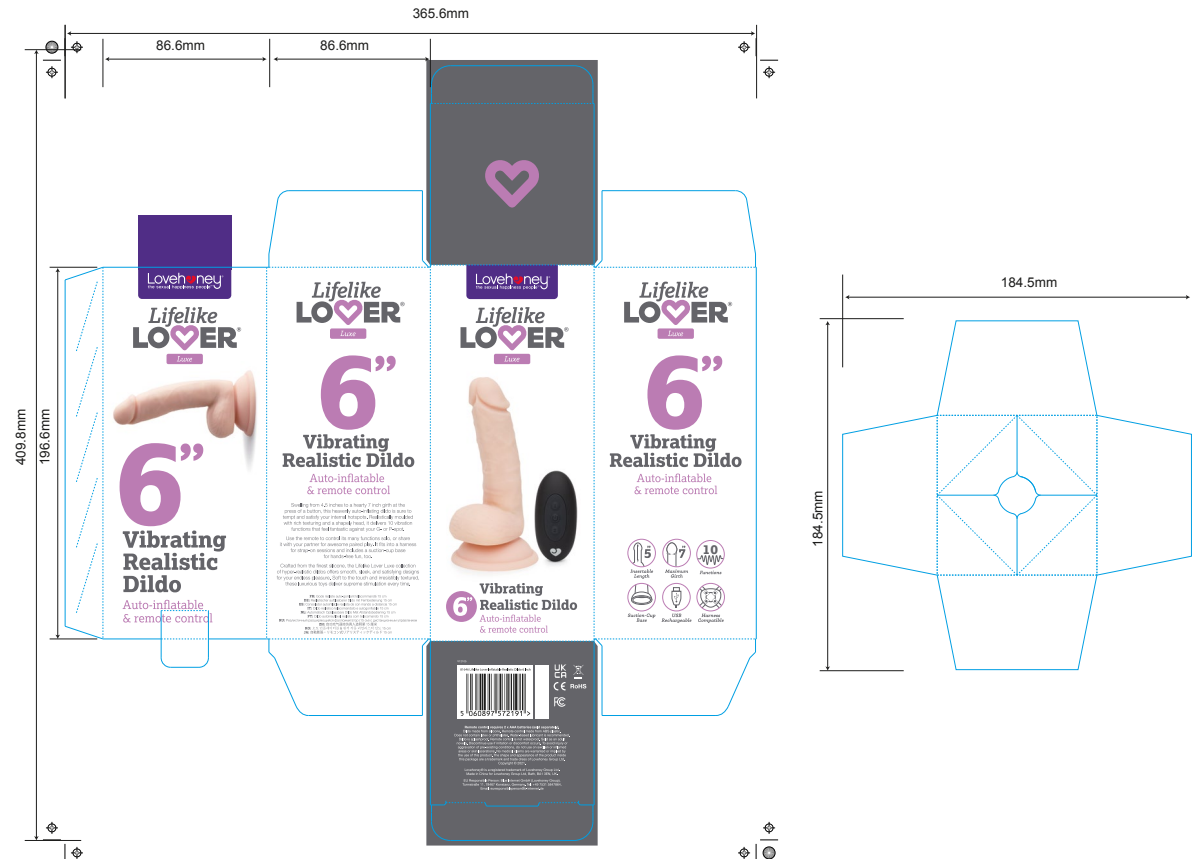

ARTWORK & SPEC APPROVAL FORM

SPECIFICATION / 规格详述

SIZE / 尺寸 : Box:Unfold:(365.6x409.8)mm Folded(86.6x86.6x196.6)mm.Inside card(184.5X184.5)mm  
Manual:Unfold:(250x210) mm Fold:(50x70) mm  
MATERIAL / 物料 : Box & Inside card:300g C1S with W F-flute /300g单粉卡裱W F坑纸, Manual: 80 g book paper (80g书粉)  
COLOR / 颜色 : Box:  Manual: 

FINISHING / 加工 Box & Inside card:  
Matte Lamination / 过哑胶  
Manual:不需要加工

OTHERS / 其他 :

ARTWORK LAYOUT / 图档版面

25% of Actual size

Dimensions noted here is correct.

DIECUT / 刀线 ————— FOLDING / 折线 - - - - - PERFORATION / 针线 —————