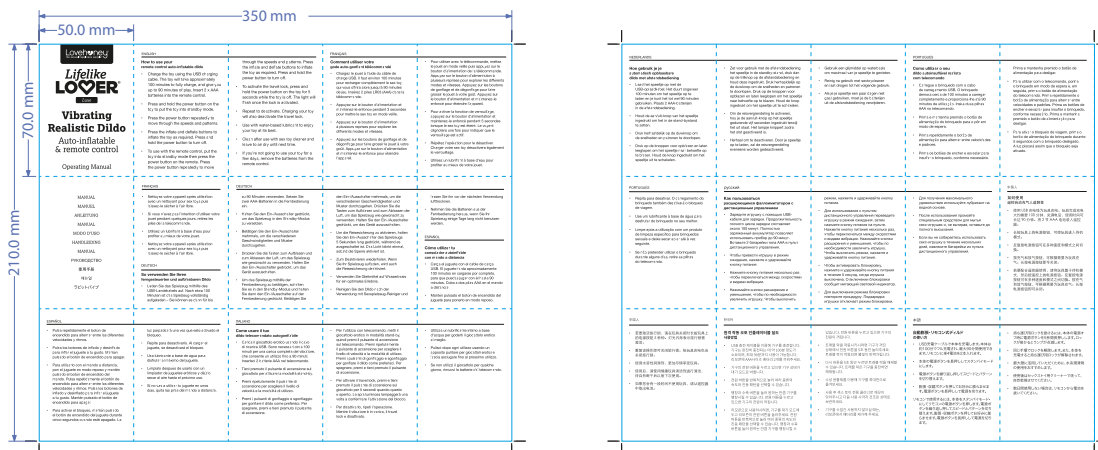

ARTWORK & SPEC APPROVAL FORM

SPECIFICATION / 规格详述

SIZE / 尺寸 : Box:Unfold:(365.6x409.8)mm Folded(86.6x86.6x196.6)mm.Inside card(184.5X184.5)mm  
Manual:Unfold:(250x210) mm Fold:(50x70) mm  
MATERIAL / 物料 : Box & Inside card:300g C1S with W F-flute /300g单粉卡裱W F坑纸, Manual: 80 g book paper (80g书粉)  
COLOR / 颜色 : Box:  Manual: 

FINISHING / 加工 Box & Inside card:  
Matte Lamination / 过哑胶  
Manual:不需要加工

OTHERS / 其他 :

ARTWORK LAYOUT / 图档版面

25% of Actual size

Dimensions noted here is correct.

DIECUT / 刀线 ————— FOLDING / 折线 - - - - - PERFORATION / 针线 —————