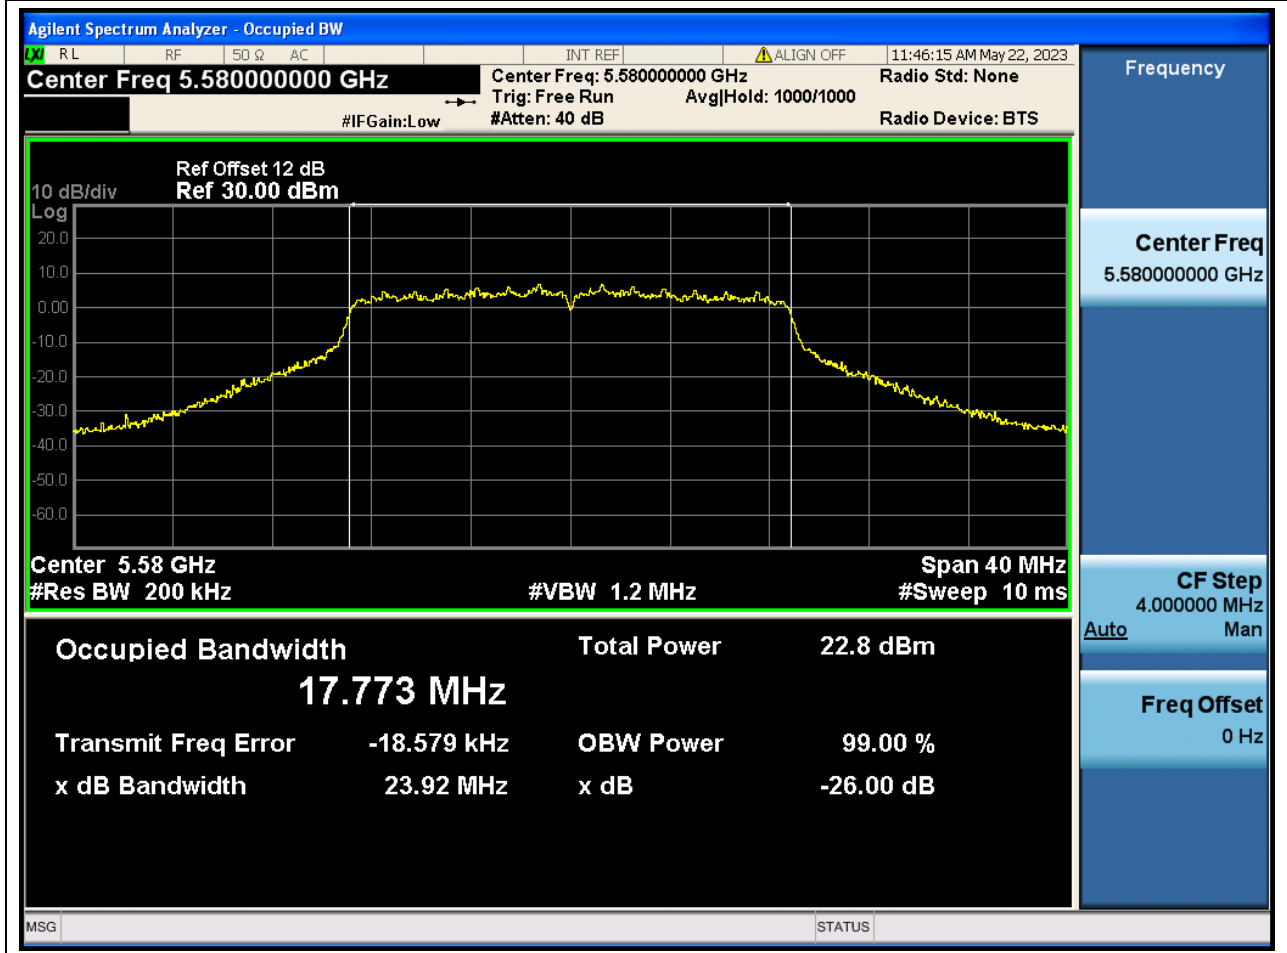

39. 802.11ac_20M_U-NII-2C_M

39.1. A.2.2-99% Bandwidth(NTNV)

Center Frequency (MHz)	OBW Power (%)	RBW (MHz)	Detector	Limit (MHz)	OBW (MHz)	Verdict
5580	99	0.2	Peak	0	17.773085	N/A