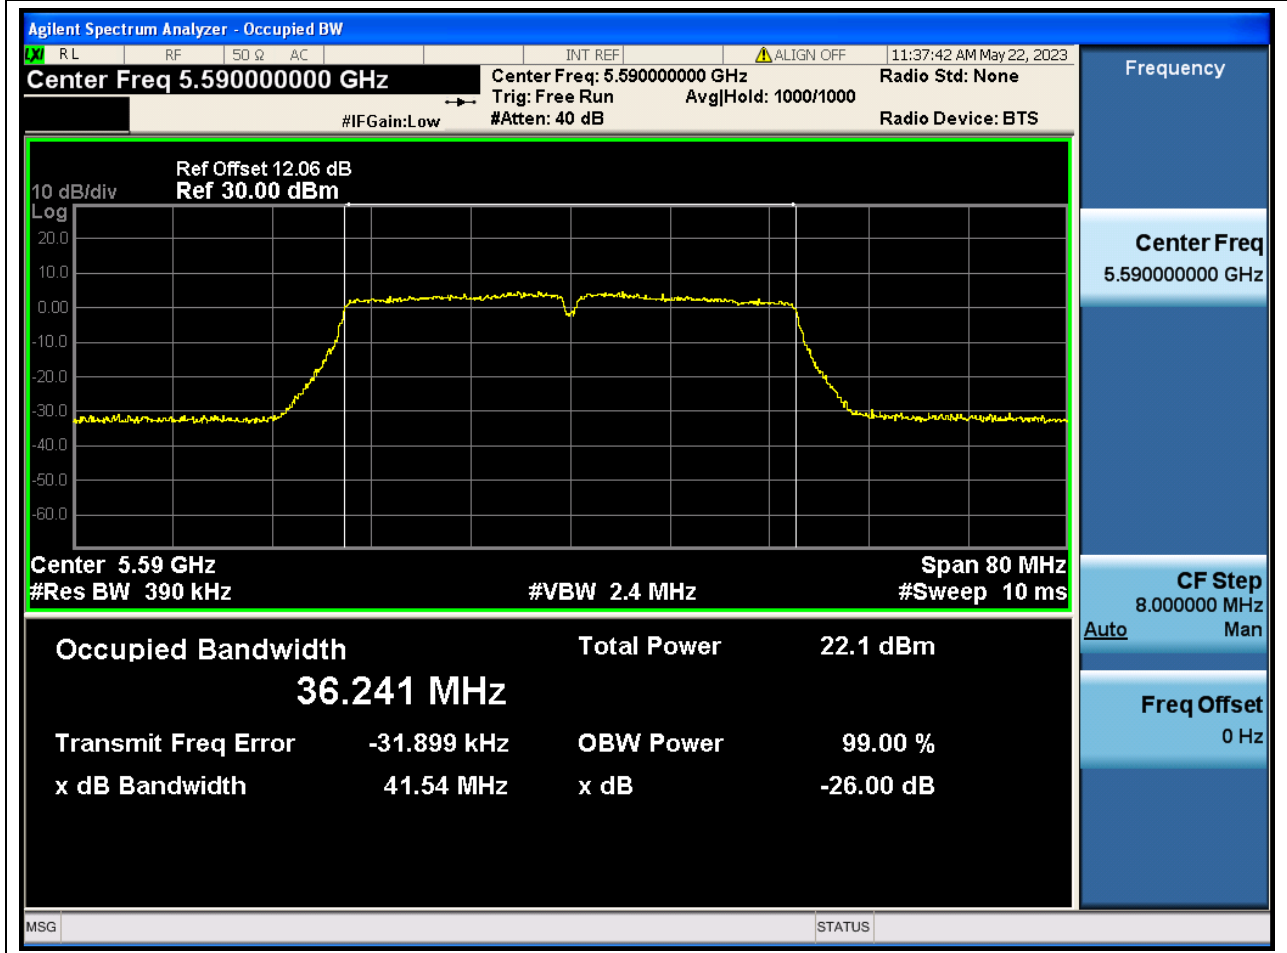

36. 802.11n_40M_U-NII-2C_M

36.1. A.2.2-99% Bandwidth(NTNV)

Center Frequency (MHz)	OBW Power (%)	RBW (MHz)	Detector	Limit (MHz)	OBW (MHz)	Verdict
5590	99	0.39	Peak	0	36.241217	N/A