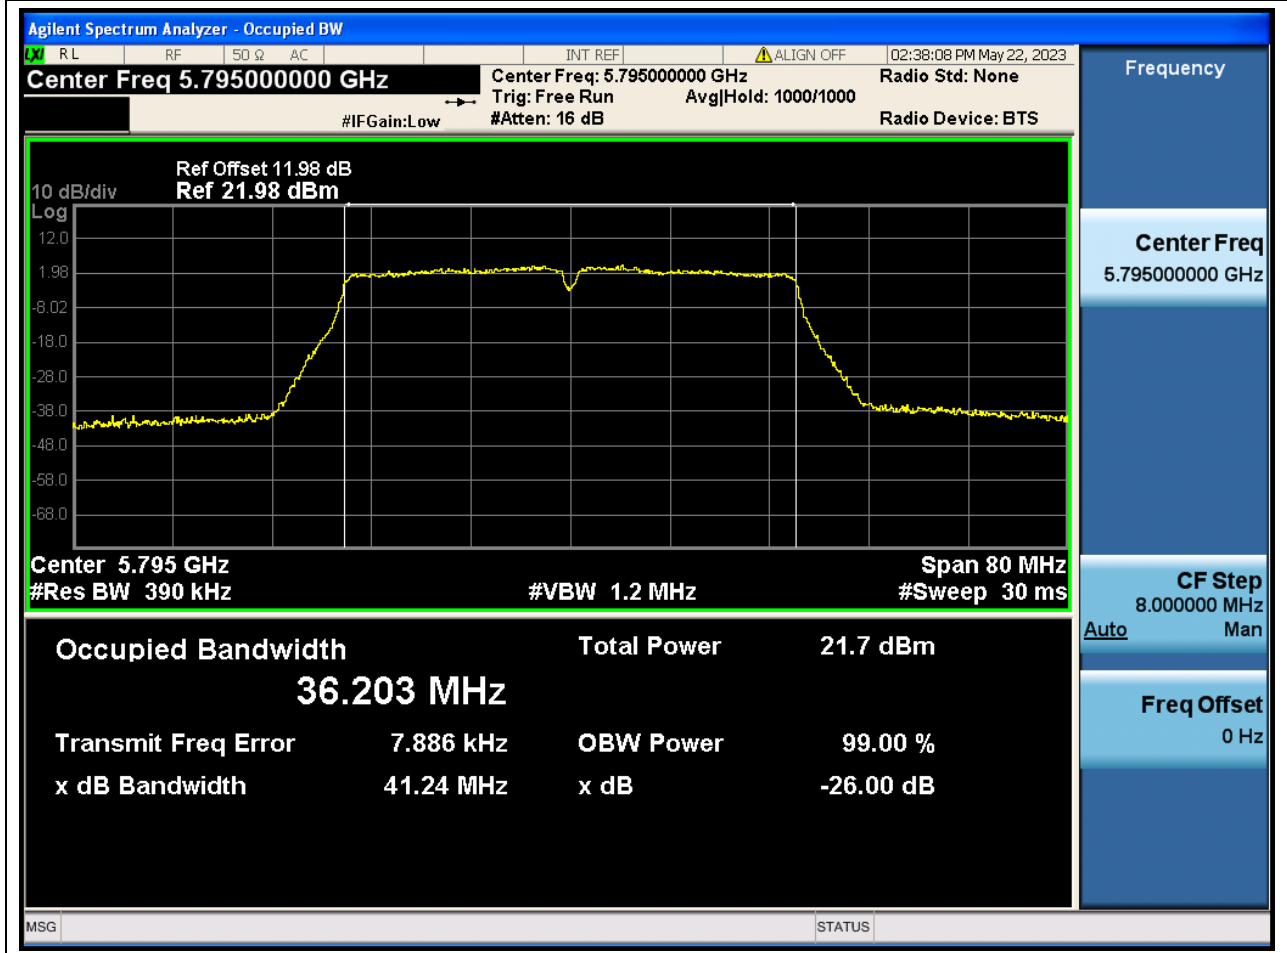

58. 802.11ac_40M_U-NII-3_H

58.1. A.2-26dB Bandwidth(NTNV)

Center Frequency (MHz)	XdB Down	RBW (MHz)	Detector	Limit (MHz)	XdB BandWidth (MHz)	Verdict
5795	26	0.39	Peak	0	41.243968	N/A