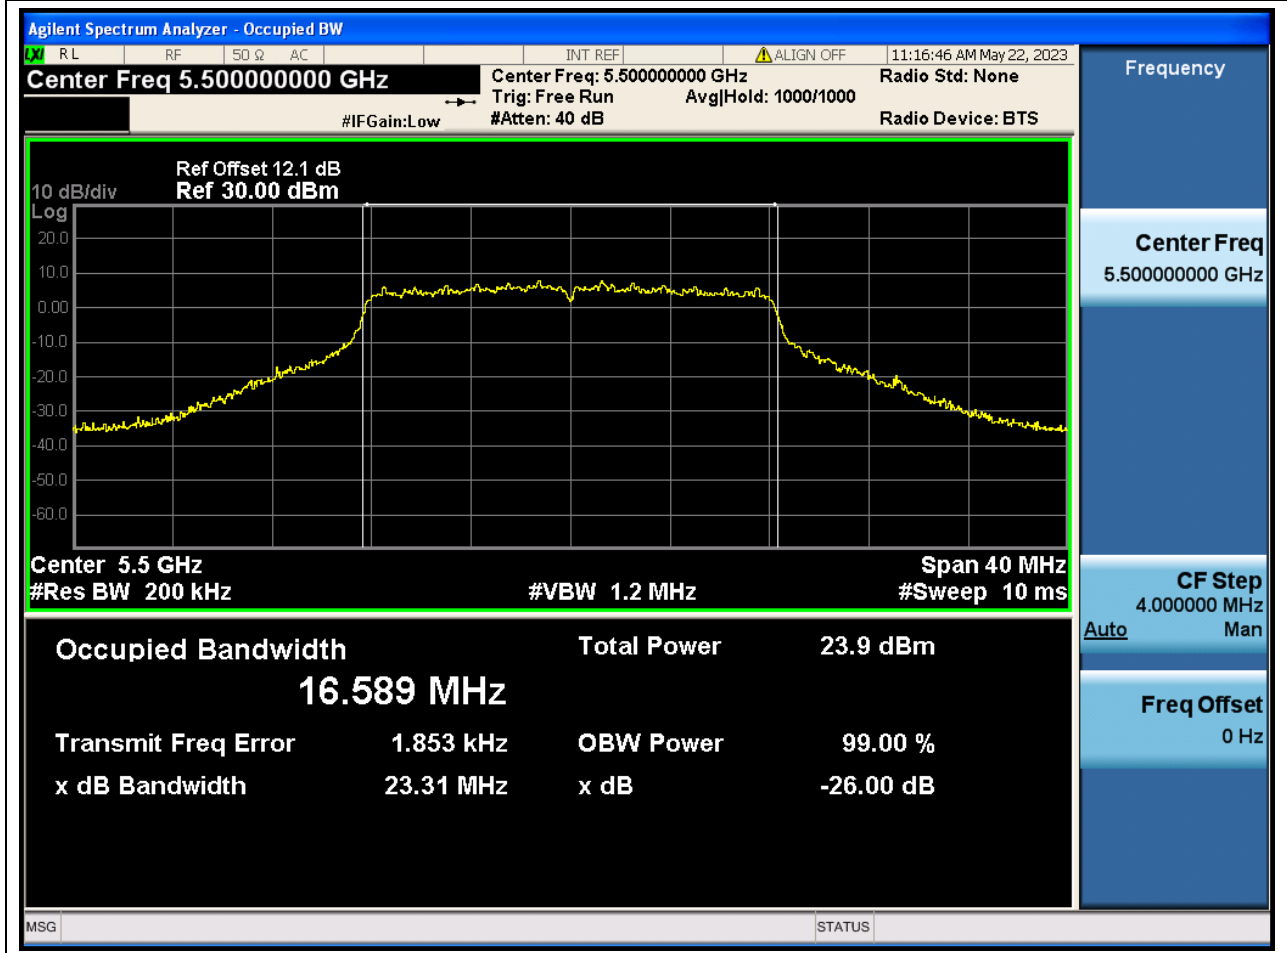

29. 802.11a_20M_U-NII-2C_L

29.1. A.2.2-99% Bandwidth(NTNV)

Center Frequency (MHz)	OBW Power (%)	RBW (MHz)	Detector	Limit (MHz)	OBW (MHz)	Verdict
5500	99	0.2	Peak	0	16.589364	N/A