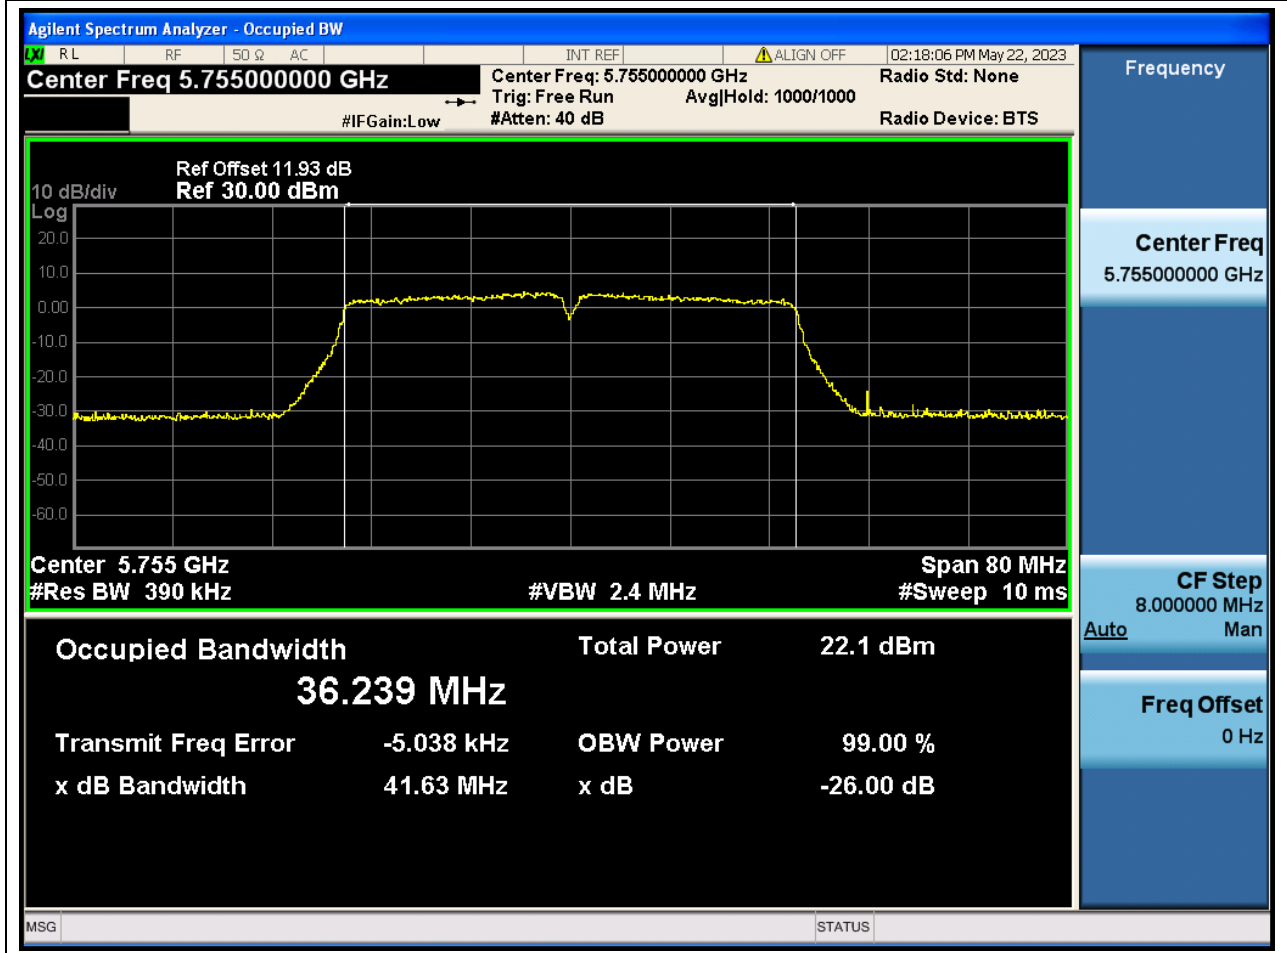

52. 802.11n_40M_U-NII-3_L

52.1. A.2.2-99% Bandwidth(NTNV)

Center Frequency (MHz)	OBW Power (%)	RBW (MHz)	Detector	Limit (MHz)	OBW (MHz)	Verdict
5755	99	0.39	Peak	0	36.239449	N/A