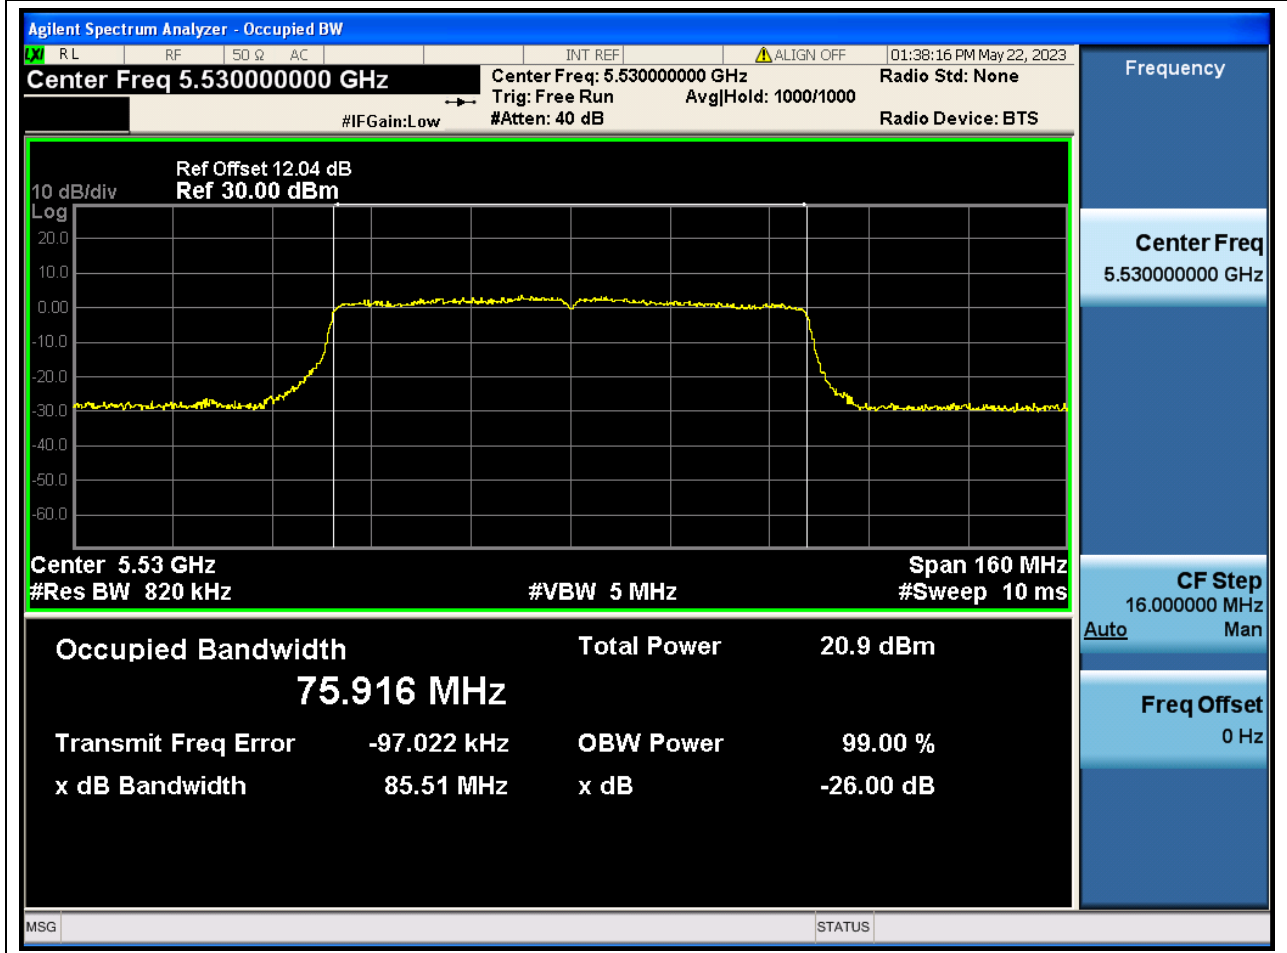

44. 802.11ac_80M_U-NII-2C_L

44.1. A.2.2-99% Bandwidth(NTNV)

Center Frequency (MHz)	OBW Power (%)	RBW (MHz)	Detector	Limit (MHz)	OBW (MHz)	Verdict
5530	99	0.82	Peak	0	75.916169	N/A