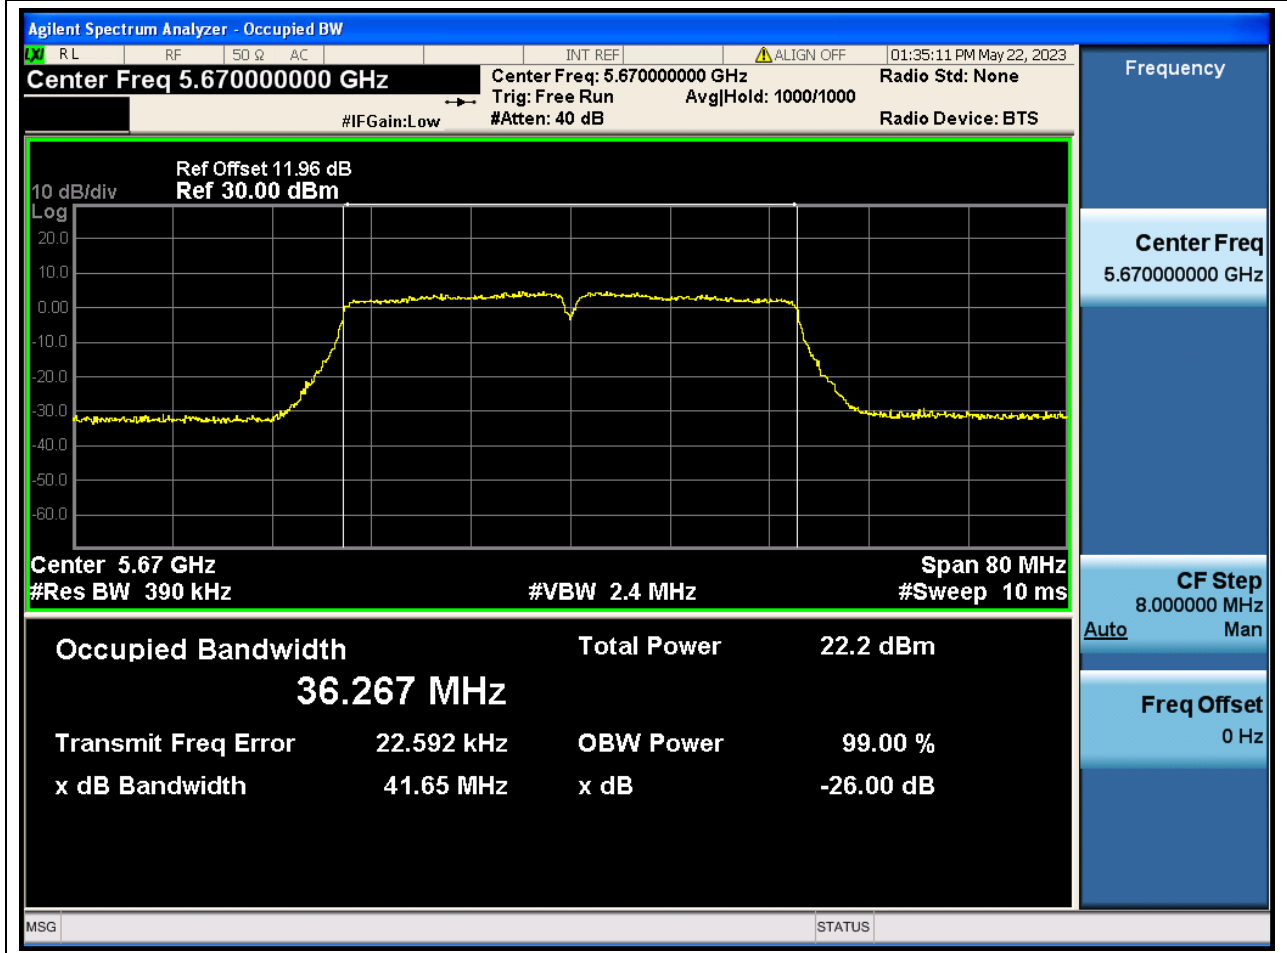

43. 802.11ac_40M_U-NII-2C_H

43.1. A.2.2-99% Bandwidth(NTNV)

Center Frequency (MHz)	OBW Power (%)	RBW (MHz)	Detector	Limit (MHz)	OBW (MHz)	Verdict
5670	99	0.39	Peak	0	36.266605	N/A