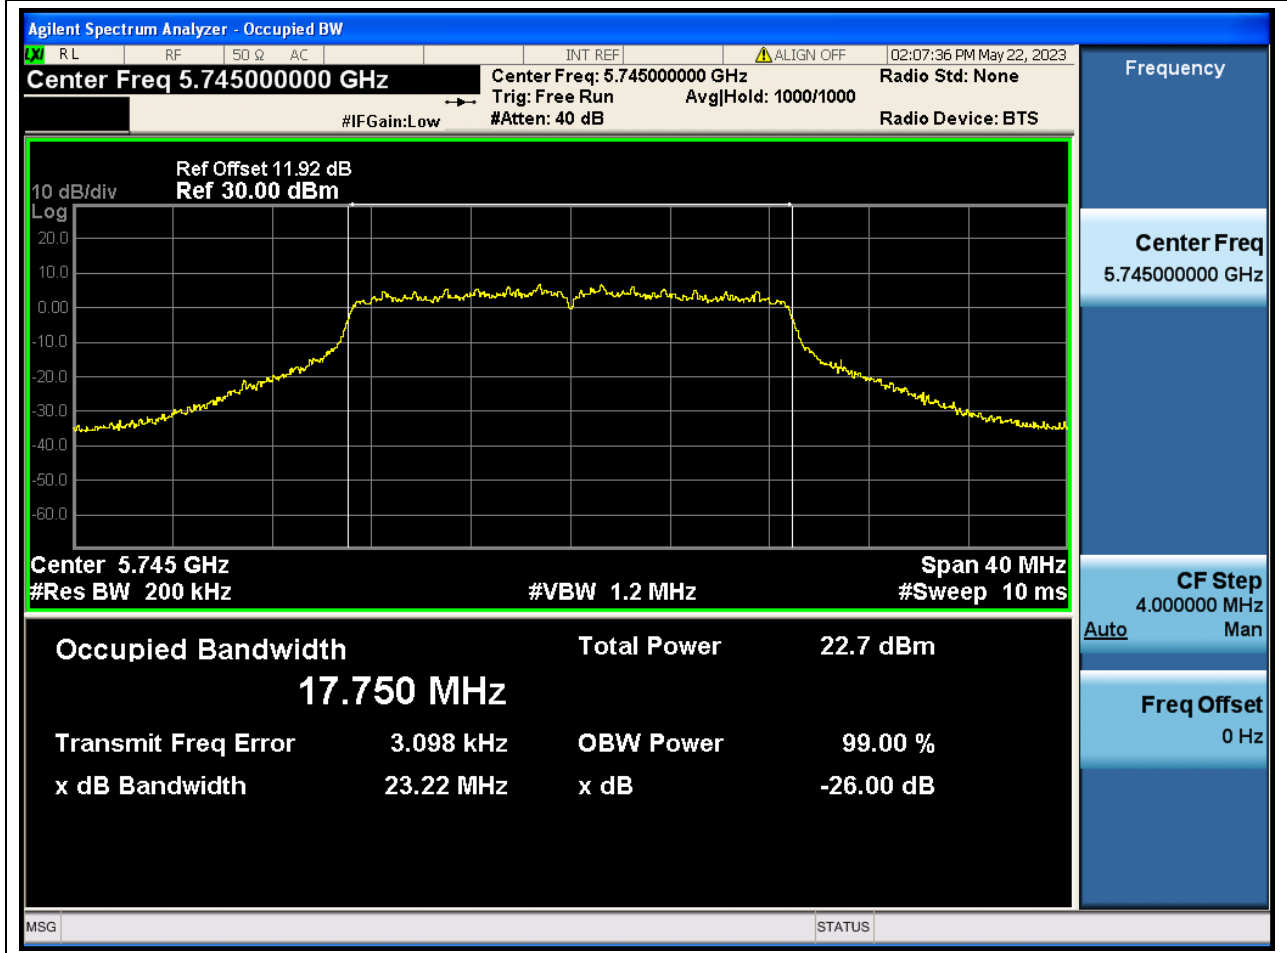

49. 802.11n_20M_U-NII-3_L

49.1. A.2.2-99% Bandwidth(NTNV)

Center Frequency (MHz)	OBW Power (%)	RBW (MHz)	Detector	Limit (MHz)	OBW (MHz)	Verdict
5745	99	0.2	Peak	0	17.750132	N/A