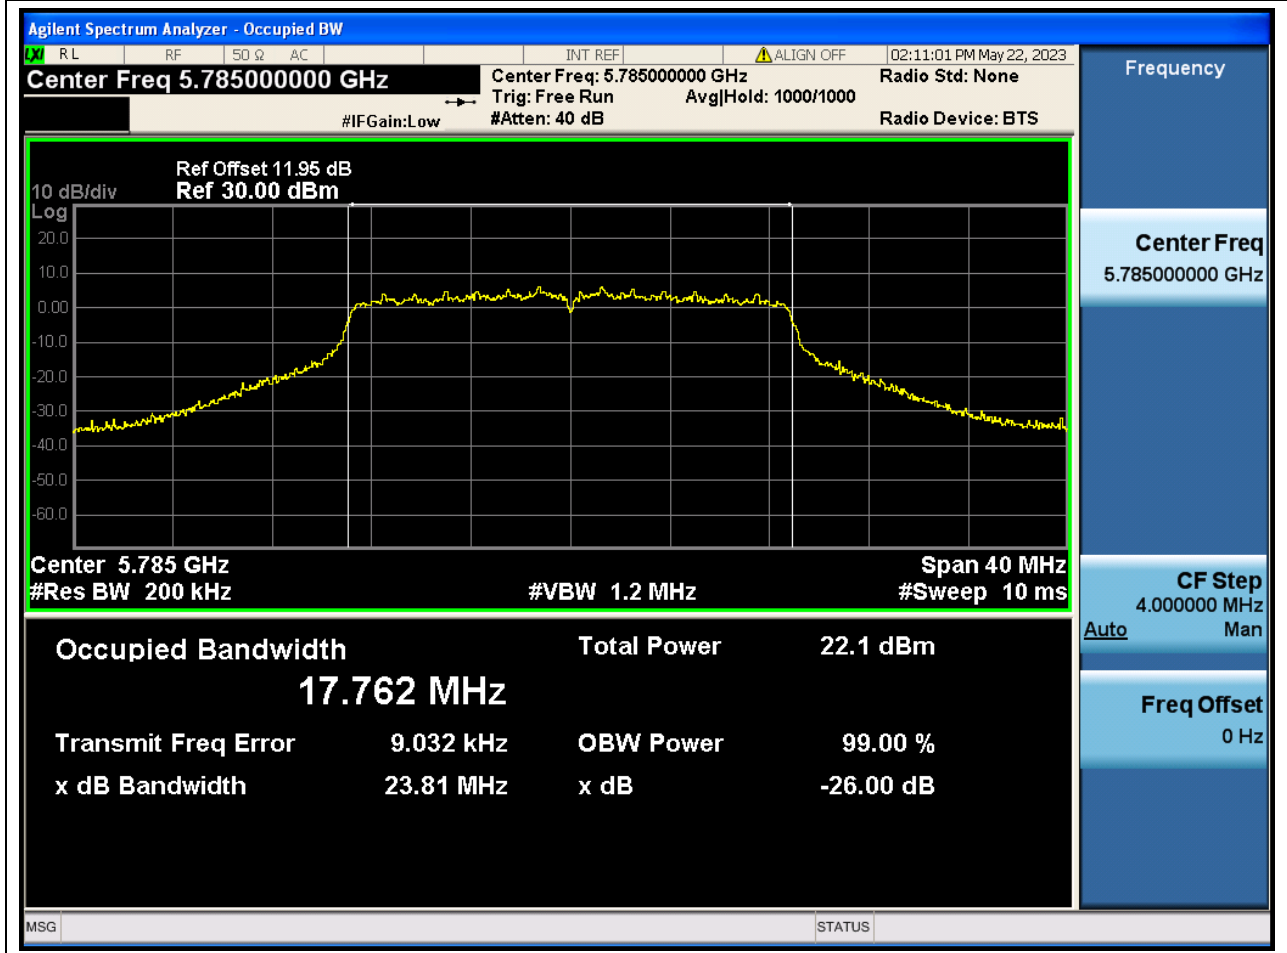

50. 802.11n_20M_U-NII-3_M

50.1. A.2.2-99% Bandwidth(NTNV)

Center Frequency (MHz)	OBW Power (%)	RBW (MHz)	Detector	Limit (MHz)	OBW (MHz)	Verdict
5785	99	0.2	Peak	0	17.761808	N/A