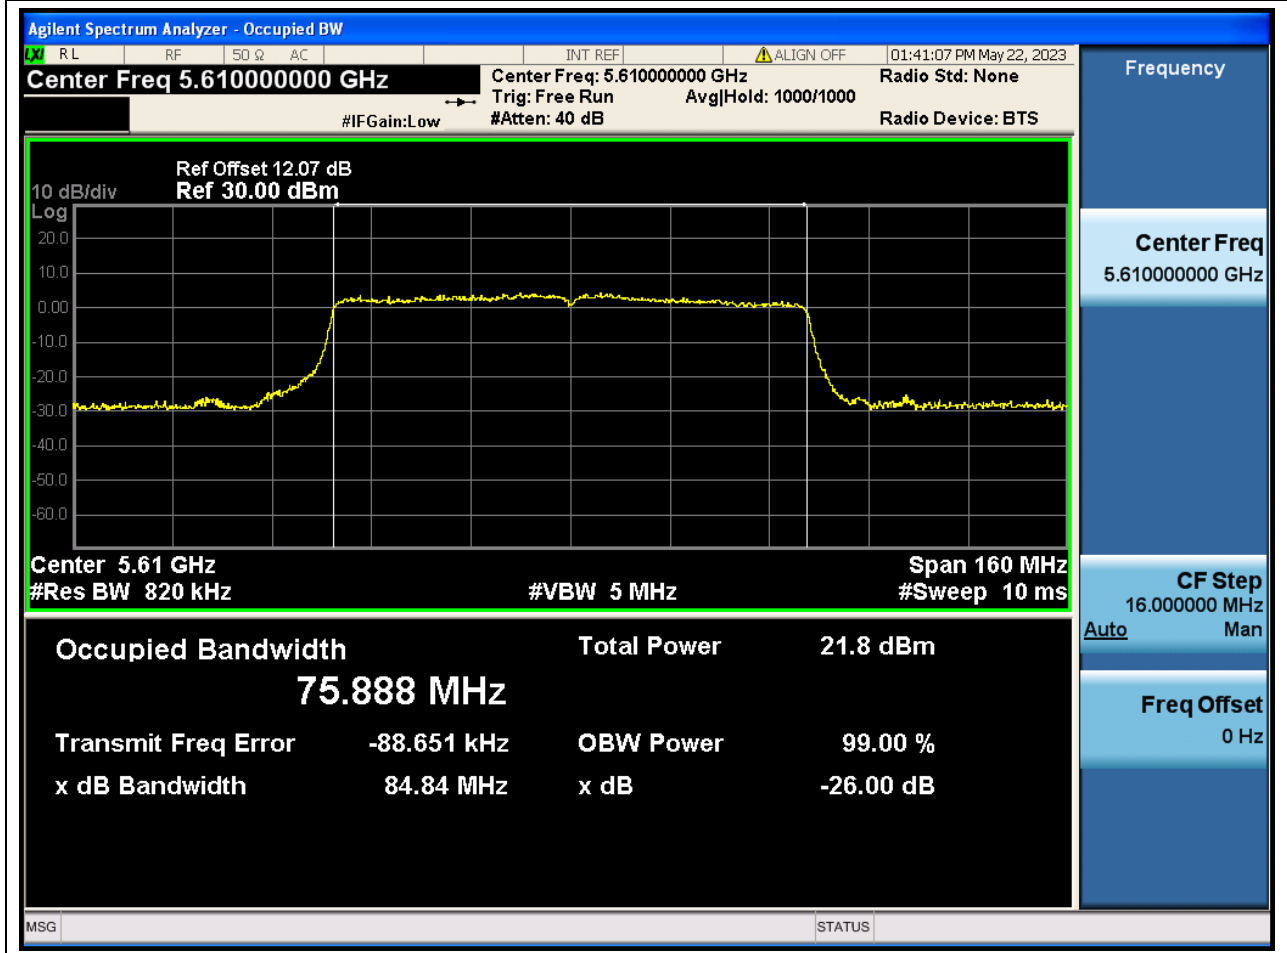

45. 802.11ac_80M_U-NII-2C_M

45.1. A.2.2-99% Bandwidth(NTNV)

Center Frequency (MHz)	OBW Power (%)	RBW (MHz)	Detector	Limit (MHz)	OBW (MHz)	Verdict
5610	99	0.82	Peak	0	75.887916	N/A