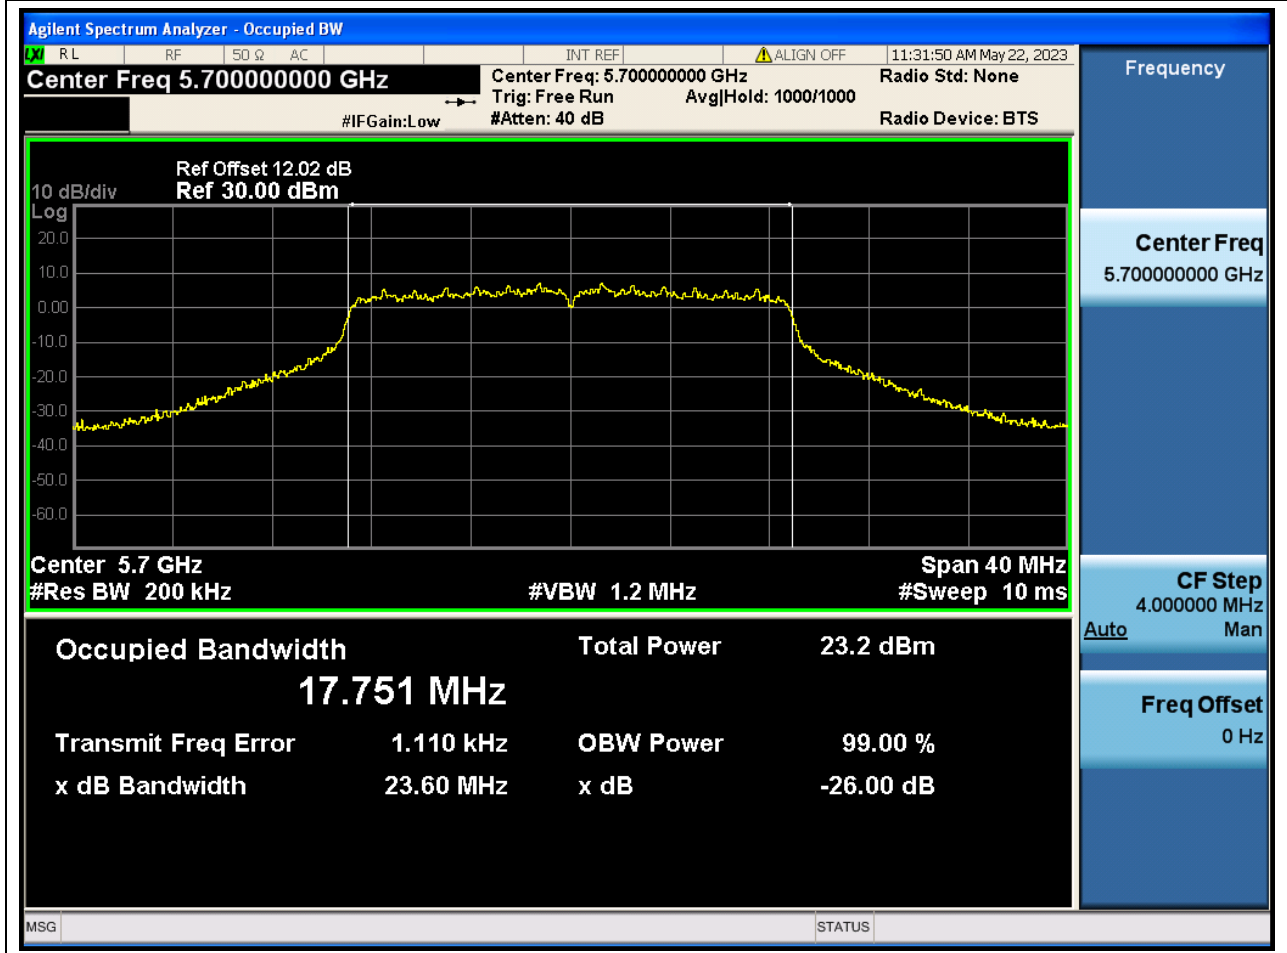

34. 802.11n_20M_U-NII-2C_H

34.1. A.2.2-99% Bandwidth(NTNV)

Center Frequency (MHz)	OBW Power (%)	RBW (MHz)	Detector	Limit (MHz)	OBW (MHz)	Verdict
5700	99	0.2	Peak	0	17.750581	N/A