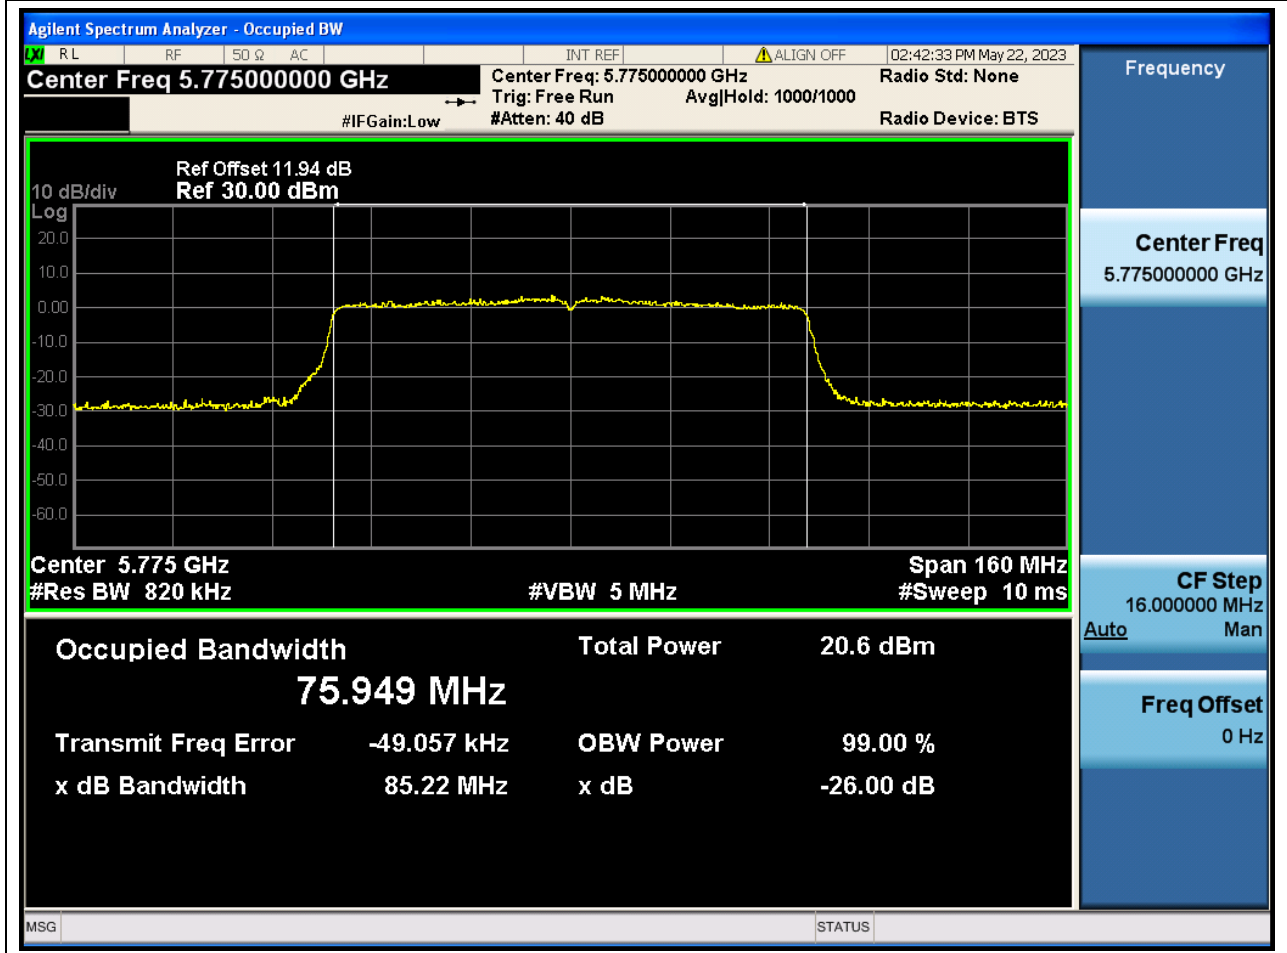

59. 802.11ac_80M_U-NII-3_M

59.1. A.2.2-99% Bandwidth(NTNV)

Center Frequency (MHz)	OBW Power (%)	RBW (MHz)	Detector	Limit (MHz)	OBW (MHz)	Verdict
5775	99	0.82	Peak	0	75.949147	N/A