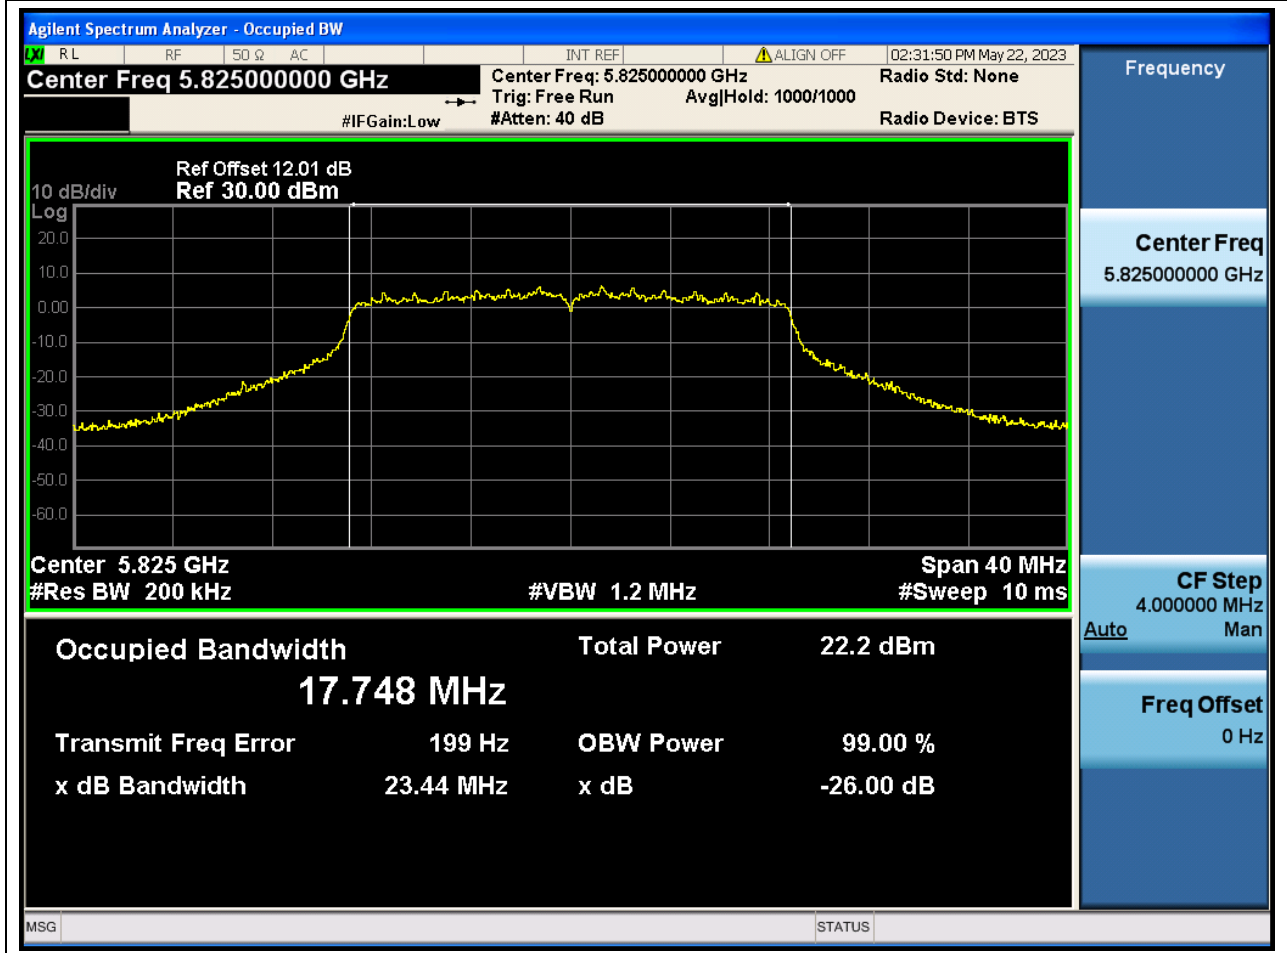

56. 802.11ac_20M_U-NII-3_H

56.1. A.2.2-99% Bandwidth(NTNV)

Center Frequency (MHz)	OBW Power (%)	RBW (MHz)	Detector	Limit (MHz)	OBW (MHz)	Verdict
5825	99	0.2	Peak	0	17.747838	N/A