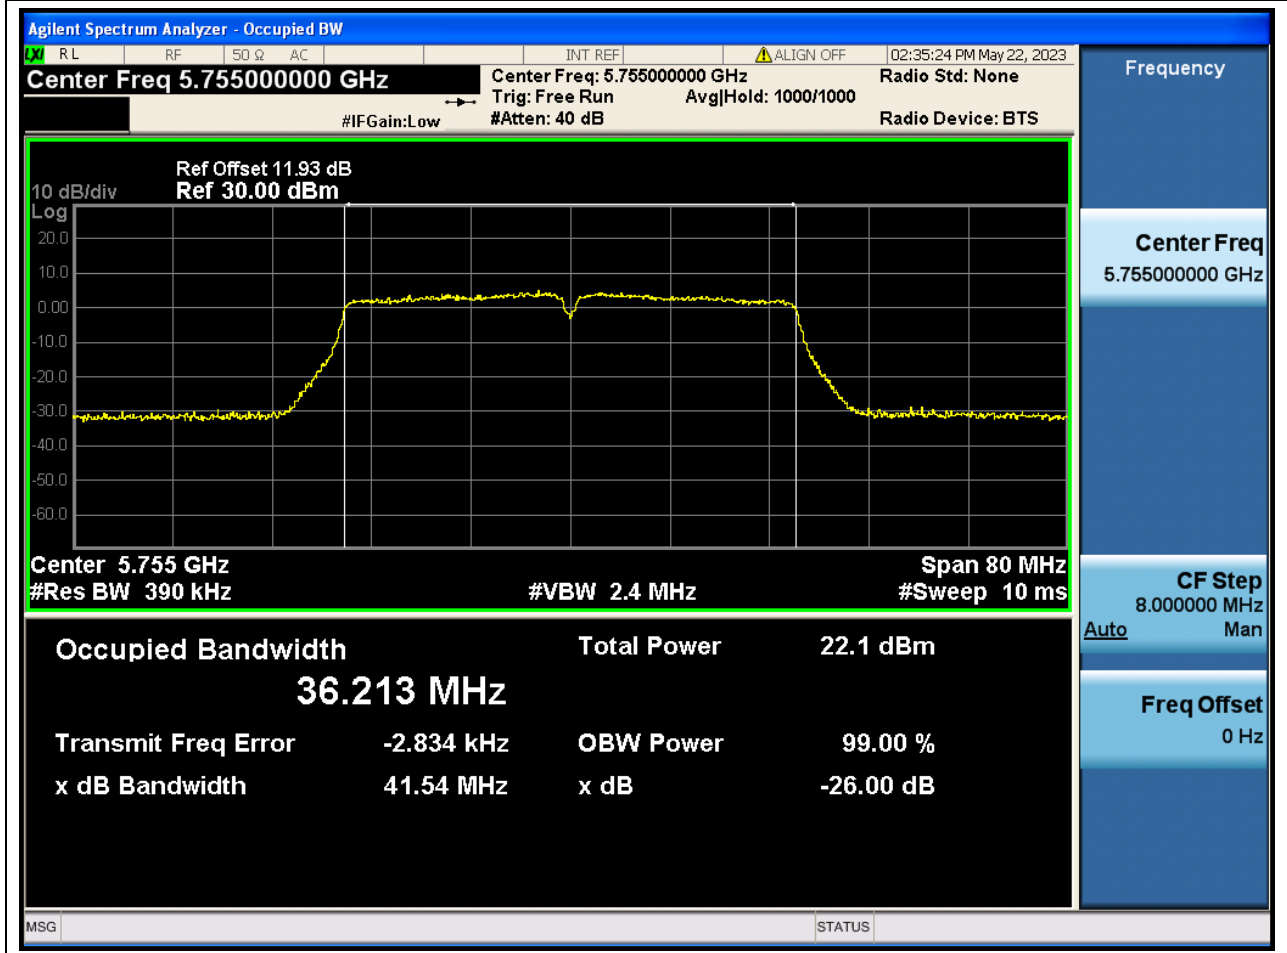

57. 802.11ac_40M_U-NII-3_L

57.1. A.2.2-99% Bandwidth(NTNV)

Center Frequency (MHz)	OBW Power (%)	RBW (MHz)	Detector	Limit (MHz)	OBW (MHz)	Verdict
5755	99	0.39	Peak	0	36.213046	N/A