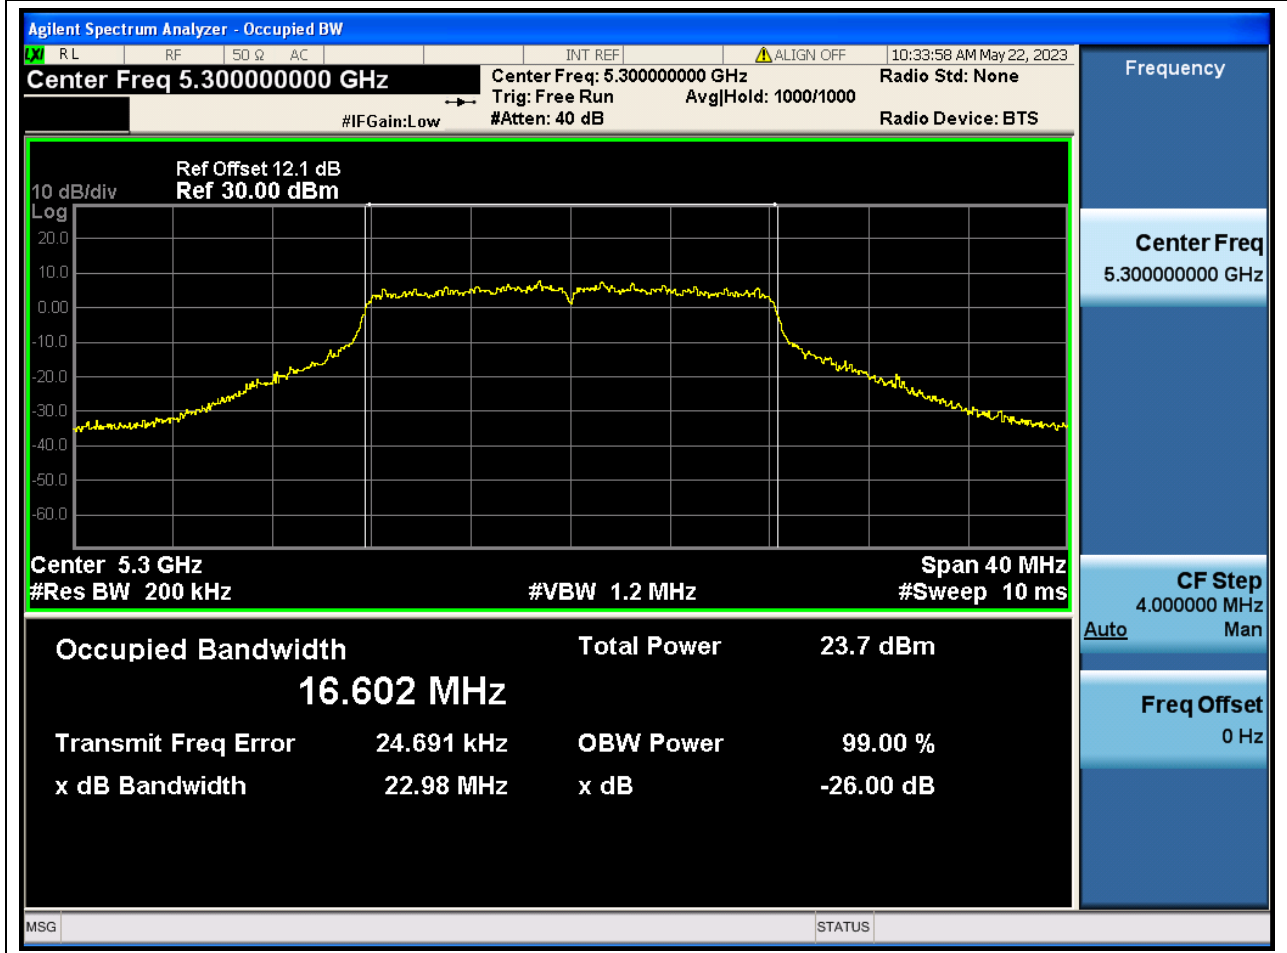

16. 802.11a_20M_U-NII-2A_M

16.1. A.2.2-99% Bandwidth(NTNV)

Center Frequency (MHz)	OBW Power (%)	RBW (MHz)	Detector	Limit (MHz)	OBW (MHz)	Verdict
5300	99	0.2	Peak	0	16.602233	N/A