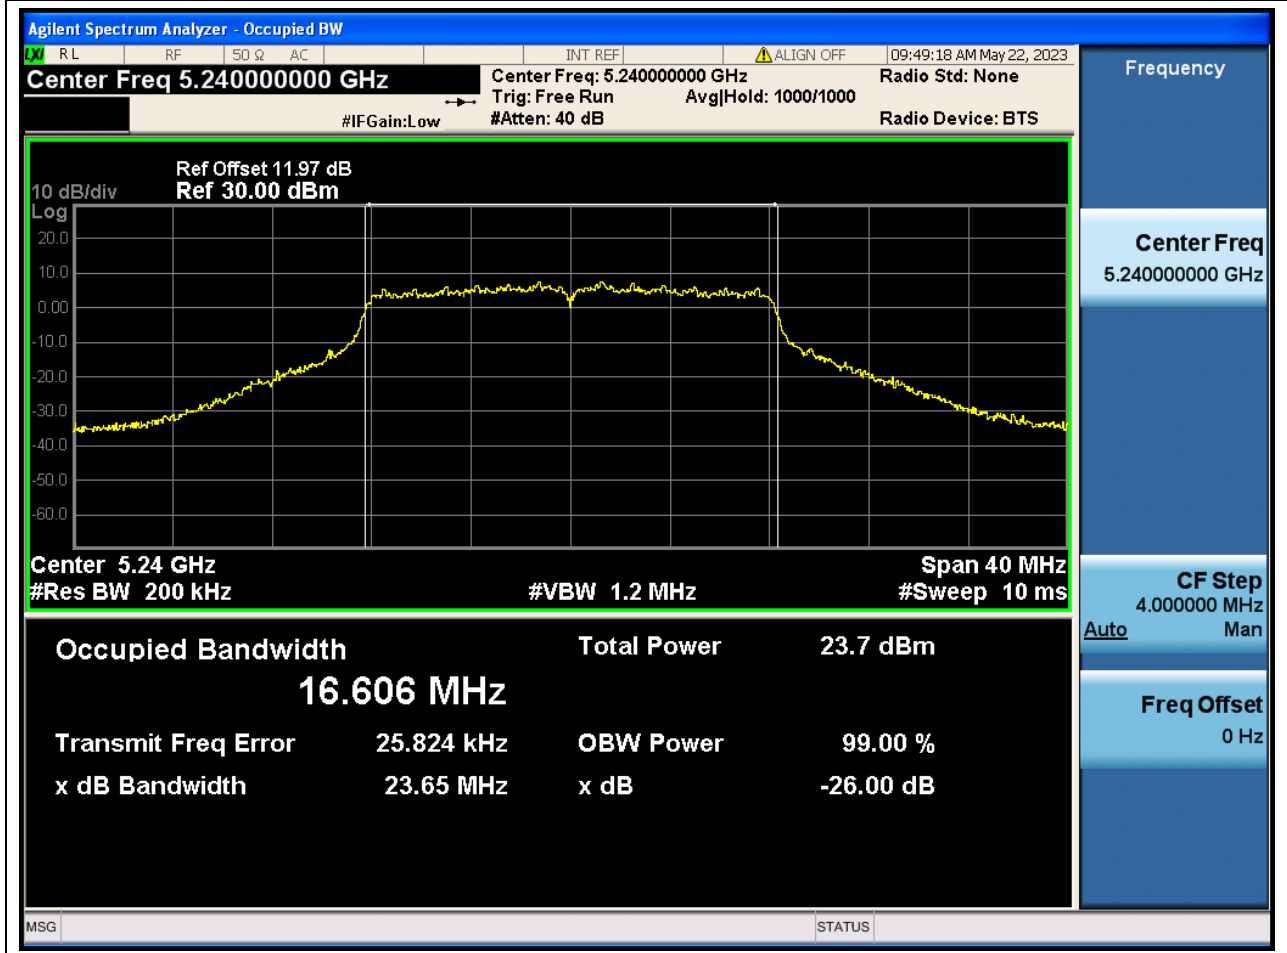

3. 802.11a_20M_U-NII-1_H

3.1. A.2.2-99% Bandwidth(NTNV)

Center Frequency (MHz)	OBW Power (%)	RBW (MHz)	Detector	Limit (MHz)	OBW (MHz)	Verdict
5240	99	0.2	Peak	0	16.606061	N/A