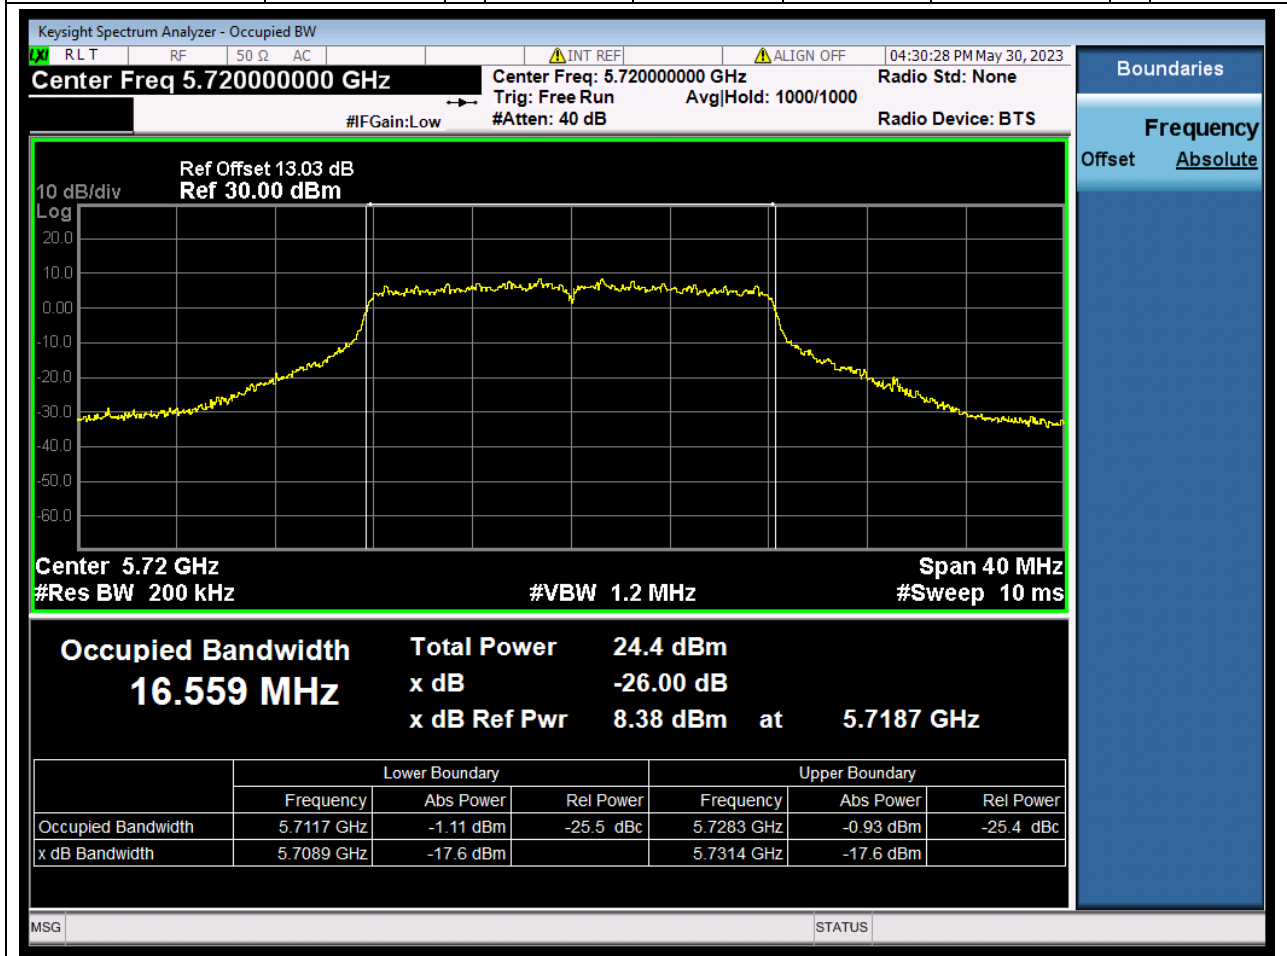

1. 802.11a_20M_U-NII-2C&U-NII-3_CH144

1.1. A.2.2-99% Bandwidth(NTNV)

Center Frequency (MHz)	OBW Power (%)	RBW (MHz)	Detector	Limit (MHz)	OBW (MHz)	Verdict
5720	99	0.2	Peak	0	16.558729	N/A