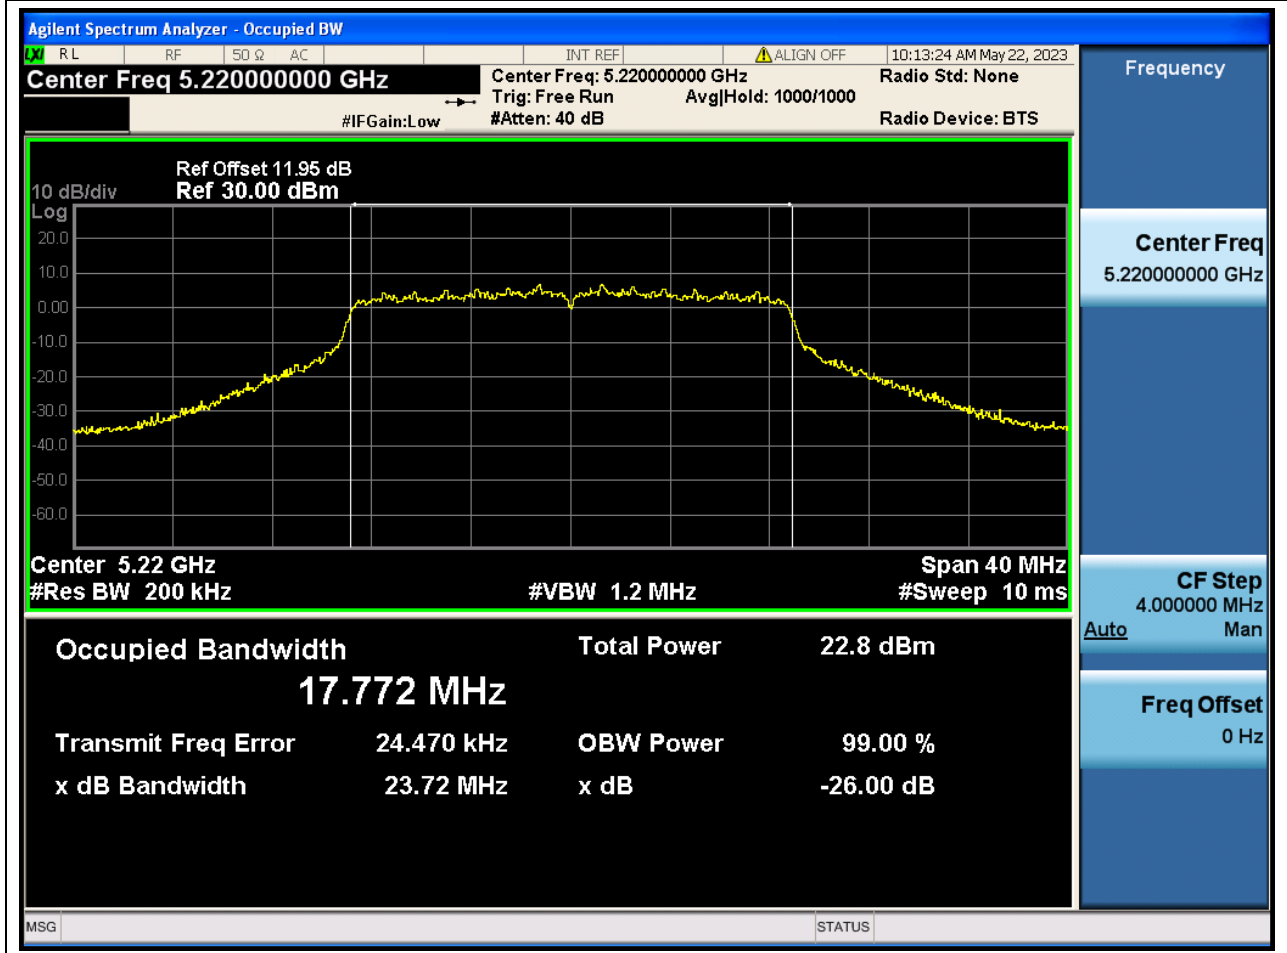

10. 802.11ac_20M_U-NII-1_M

10.1. A.2.2-99% Bandwidth(NTNV)

Center Frequency (MHz)	OBW Power (%)	RBW (MHz)	Detector	Limit (MHz)	OBW (MHz)	Verdict
5220	99	0.2	Peak	0	17.772457	N/A