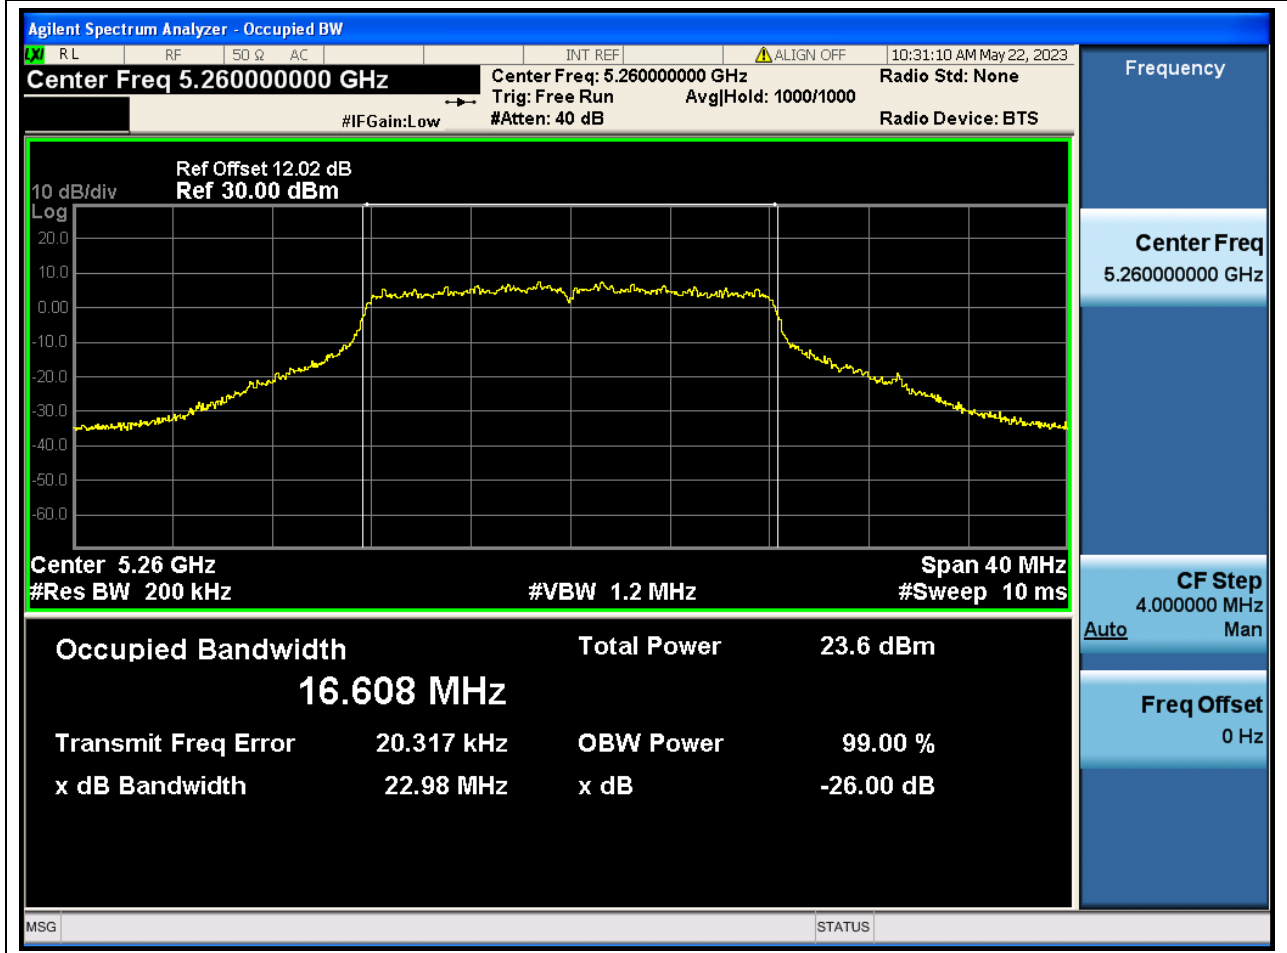

15. 802.11a_20M_U-NII-2A_L

15.1. A.2.2-99% Bandwidth(NTNV)

Center Frequency (MHz)	OBW Power (%)	RBW (MHz)	Detector	Limit (MHz)	OBW (MHz)	Verdict
5260	99	0.2	Peak	0	16.60848	N/A