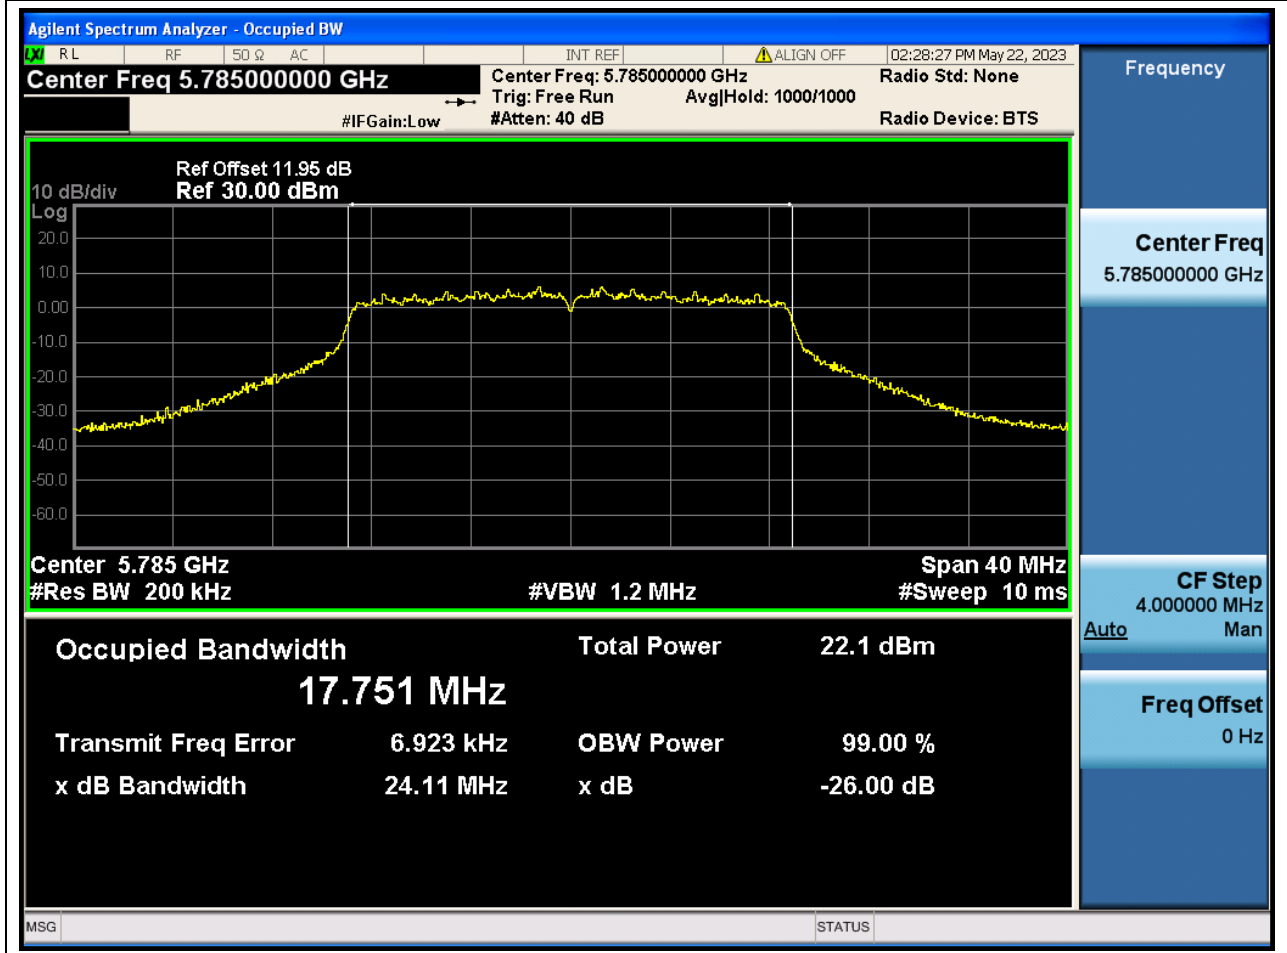

55. 802.11ac_20M_U-NII-3_M

55.1. A.2.2-99% Bandwidth(NTNV)

Center Frequency (MHz)	OBW Power (%)	RBW (MHz)	Detector	Limit (MHz)	OBW (MHz)	Verdict
5785	99	0.2	Peak	0	17.750986	N/A