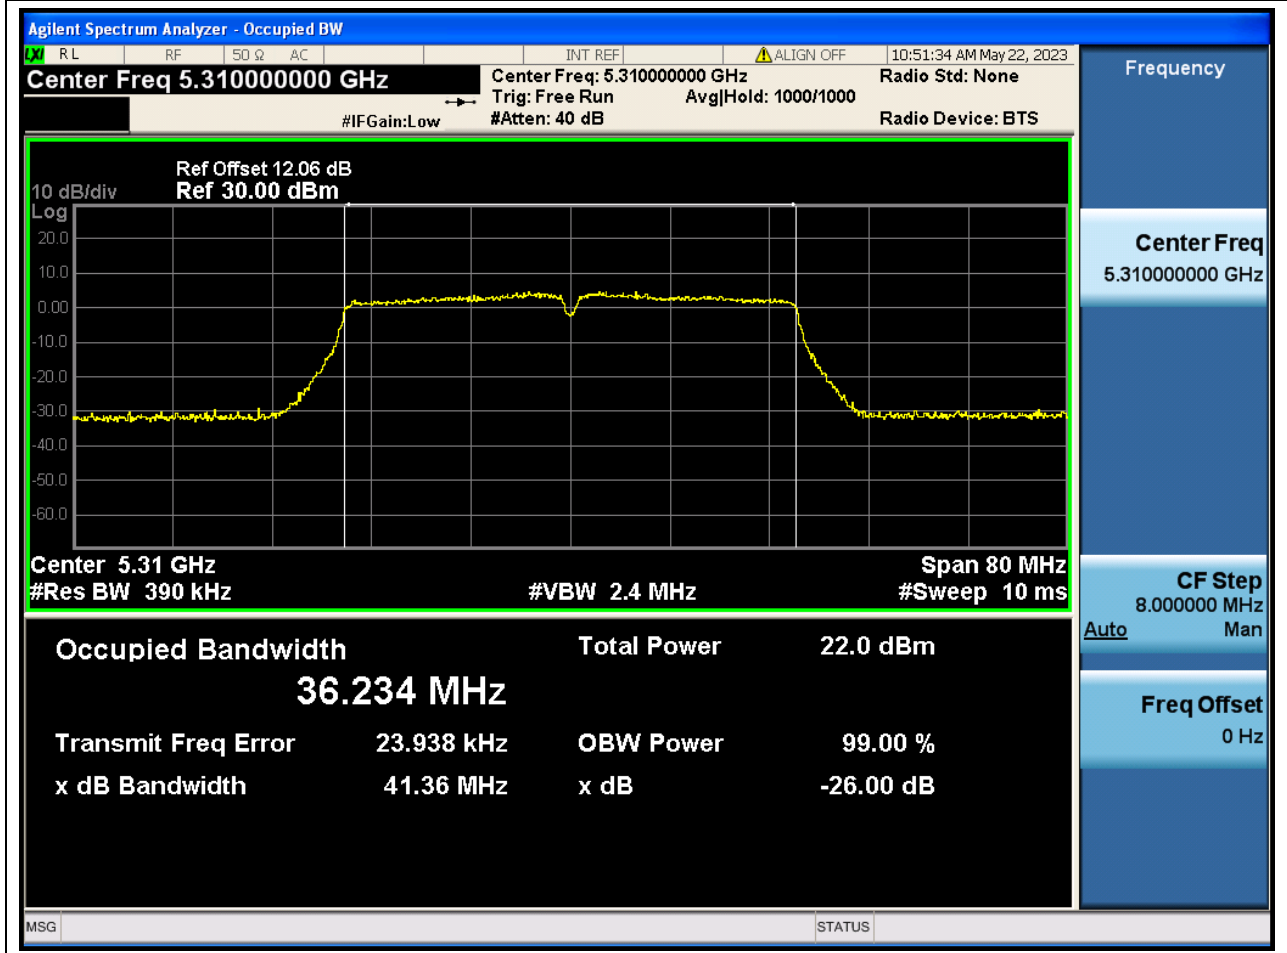

22. 802.11n_40M_U-NII-2A_H

22.1. A.2.2-99% Bandwidth(NTNV)

Center Frequency (MHz)	OBW Power (%)	RBW (MHz)	Detector	Limit (MHz)	OBW (MHz)	Verdict
5310	99	0.39	Peak	0	36.234386	N/A