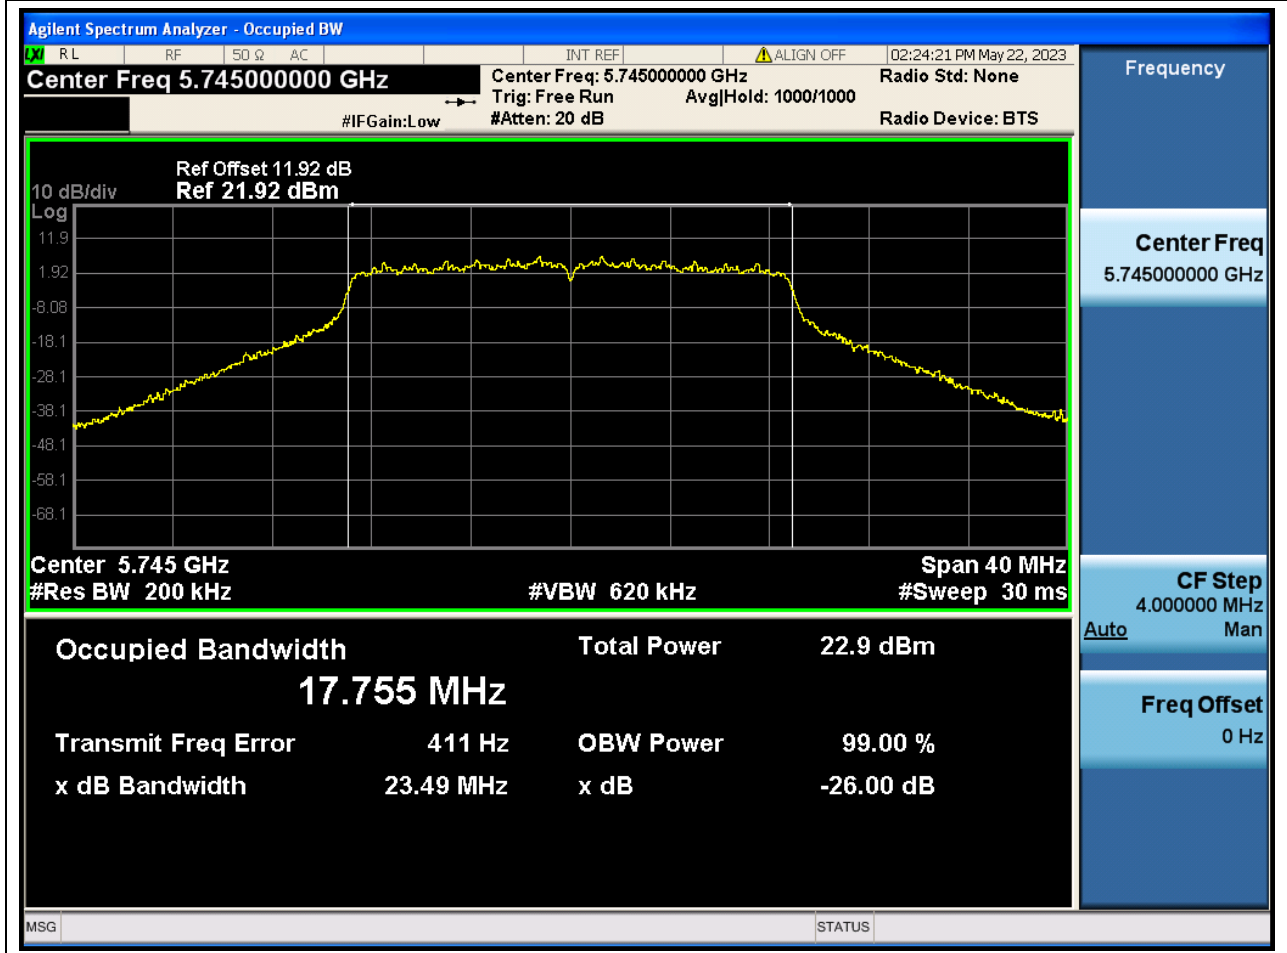

54. 802.11ac_20M_U-NII-3_L

54.1. A.2-26dB Bandwidth(NTNV)

Center Frequency (MHz)	XdB Down	RBW (MHz)	Detector	Limit (MHz)	XdB BandWidth (MHz)	Verdict
5745	26	0.2	Peak	0	23.485874	N/A