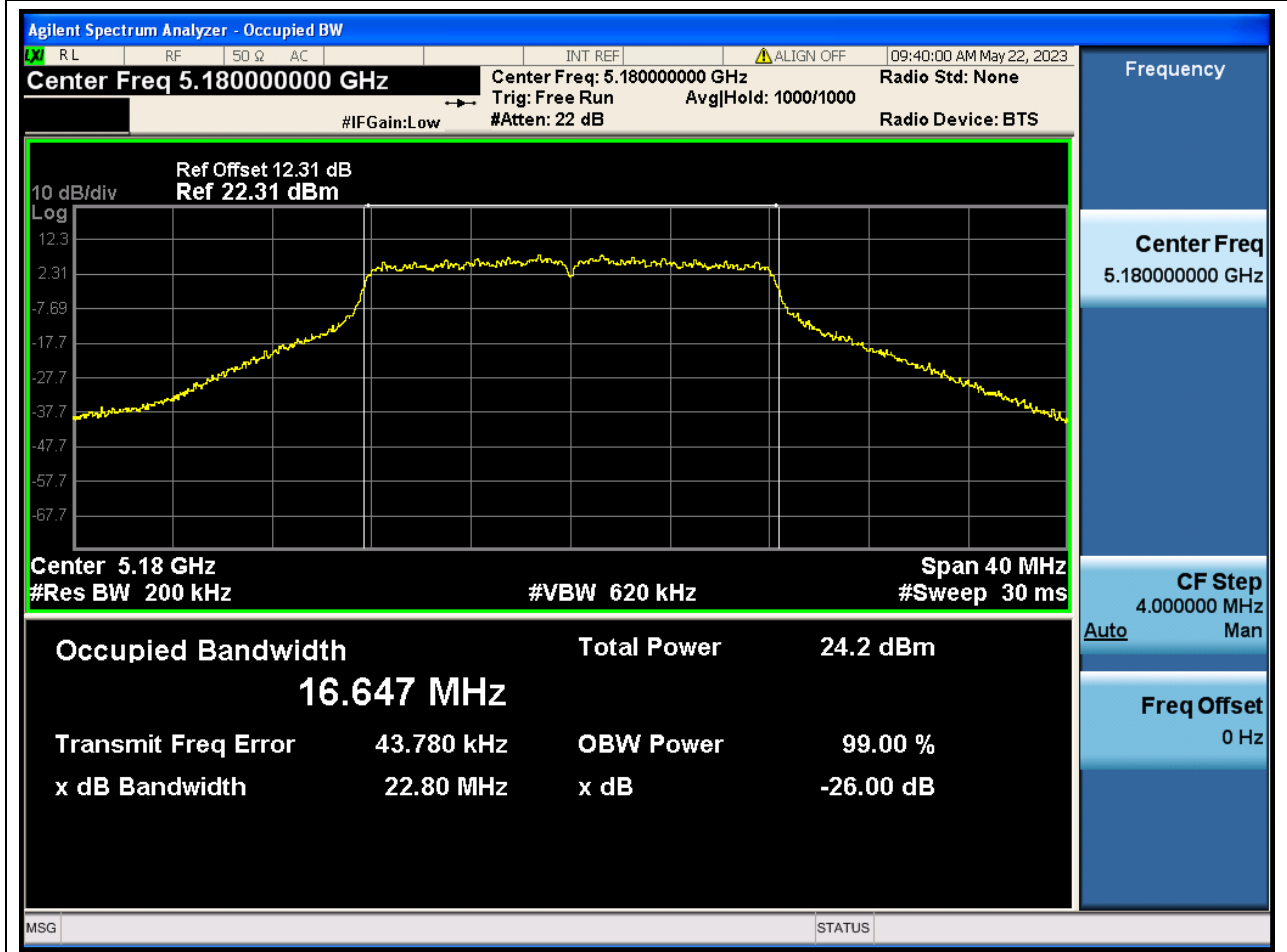

A.2 Emission Bandwidth & 99% Bandwidth

1. 802.11a_20M_U-NII-1_L

1.1. A.2-26dB Bandwidth(NTNV)

Center Frequency (MHz)	XdB Down	RBW (MHz)	Detector	Limit (MHz)	XdB BandWidth (MHz)	Verdict
5180	26	0.2	Peak	0	22.797096	N/A