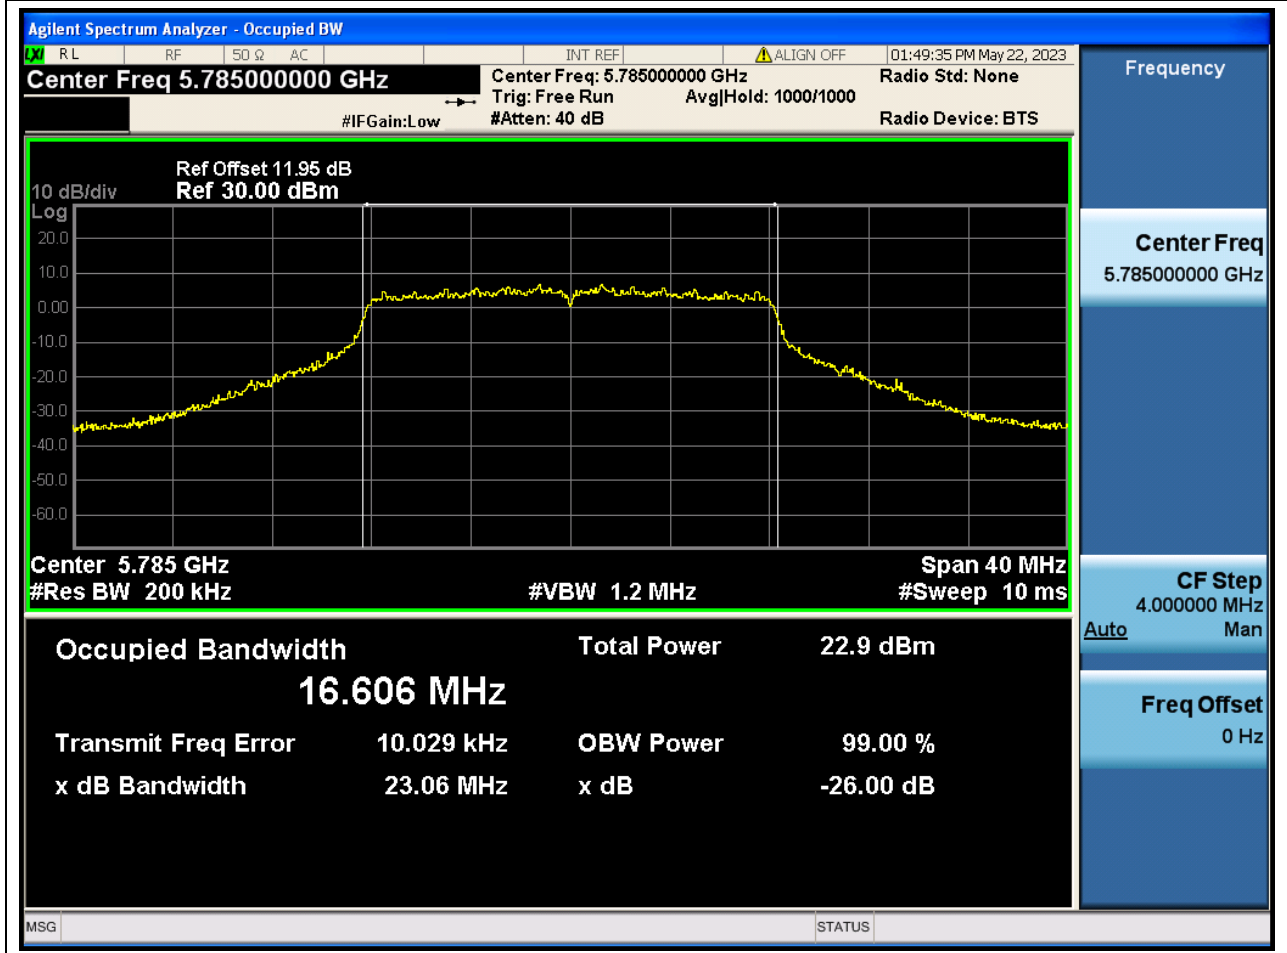

47. 802.11a_20M_U-NII-3_M

47.1. A.2.2-99% Bandwidth(NTNV)

Center Frequency (MHz)	OBW Power (%)	RBW (MHz)	Detector	Limit (MHz)	OBW (MHz)	Verdict
5785	99	0.2	Peak	0	16.606468	N/A