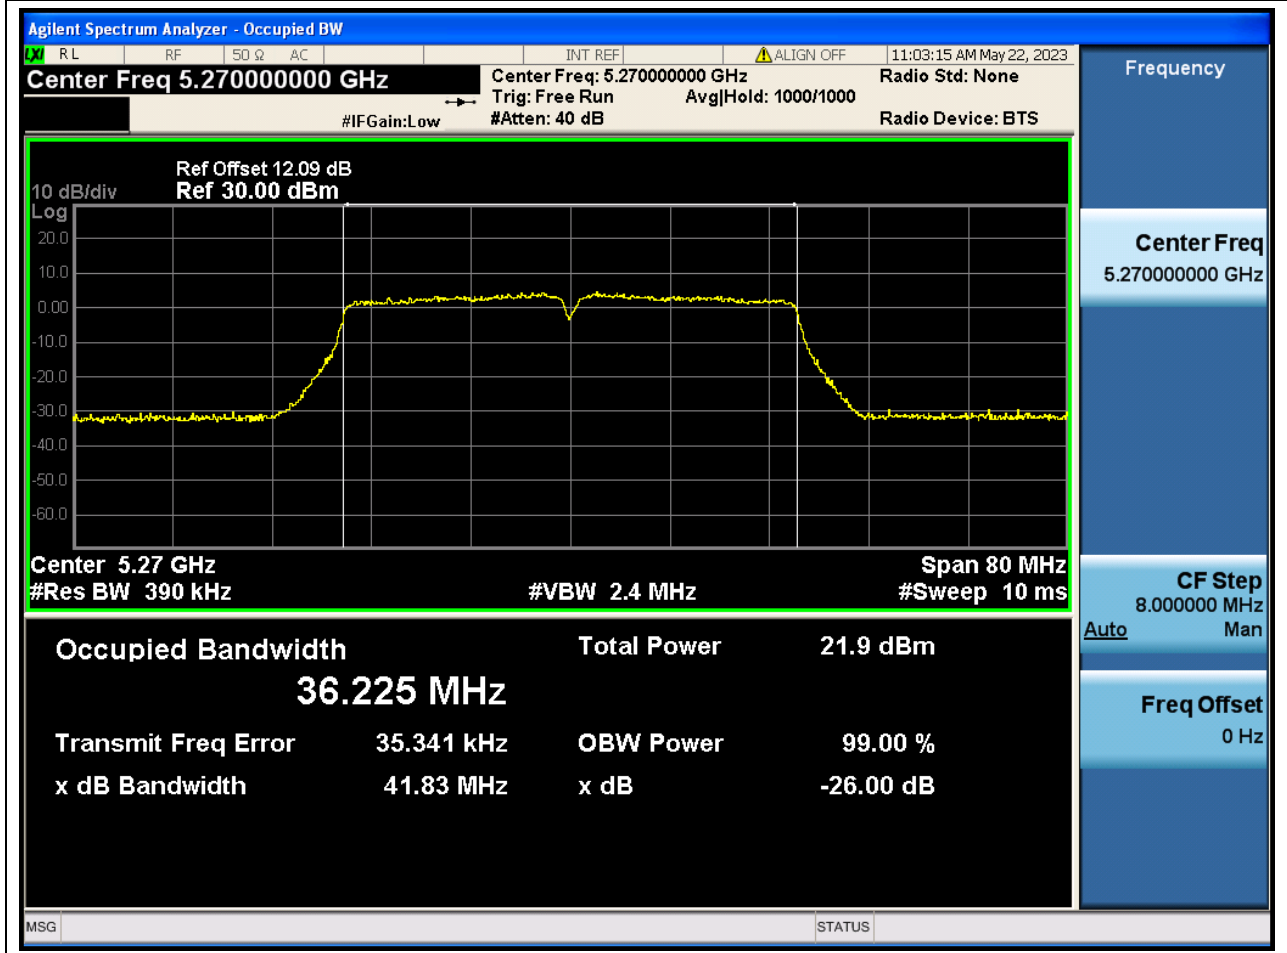

26. 802.11ac_40M_U-NII-2A_L

26.1. A.2.2-99% Bandwidth(NTNV)

Center Frequency (MHz)	OBW Power (%)	RBW (MHz)	Detector	Limit (MHz)	OBW (MHz)	Verdict
5270	99	0.39	Peak	0	36.225183	N/A