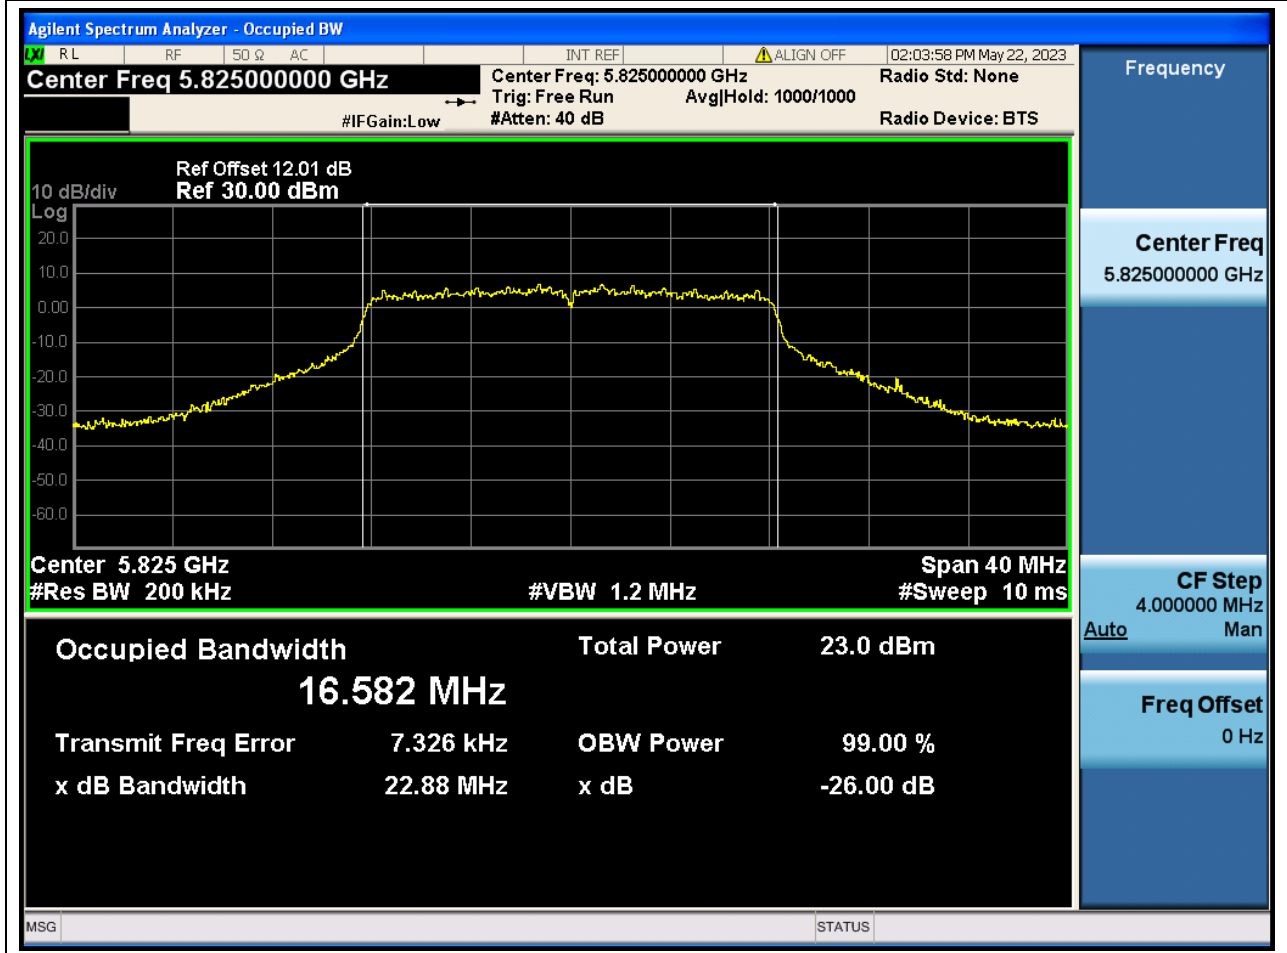

48. 802.11a_20M_U-NII-3_H

48.1. A.2.2-99% Bandwidth(NTNV)

Center Frequency (MHz)	OBW Power (%)	RBW (MHz)	Detector	Limit (MHz)	OBW (MHz)	Verdict
5825	99	0.2	Peak	0	16.582341	N/A