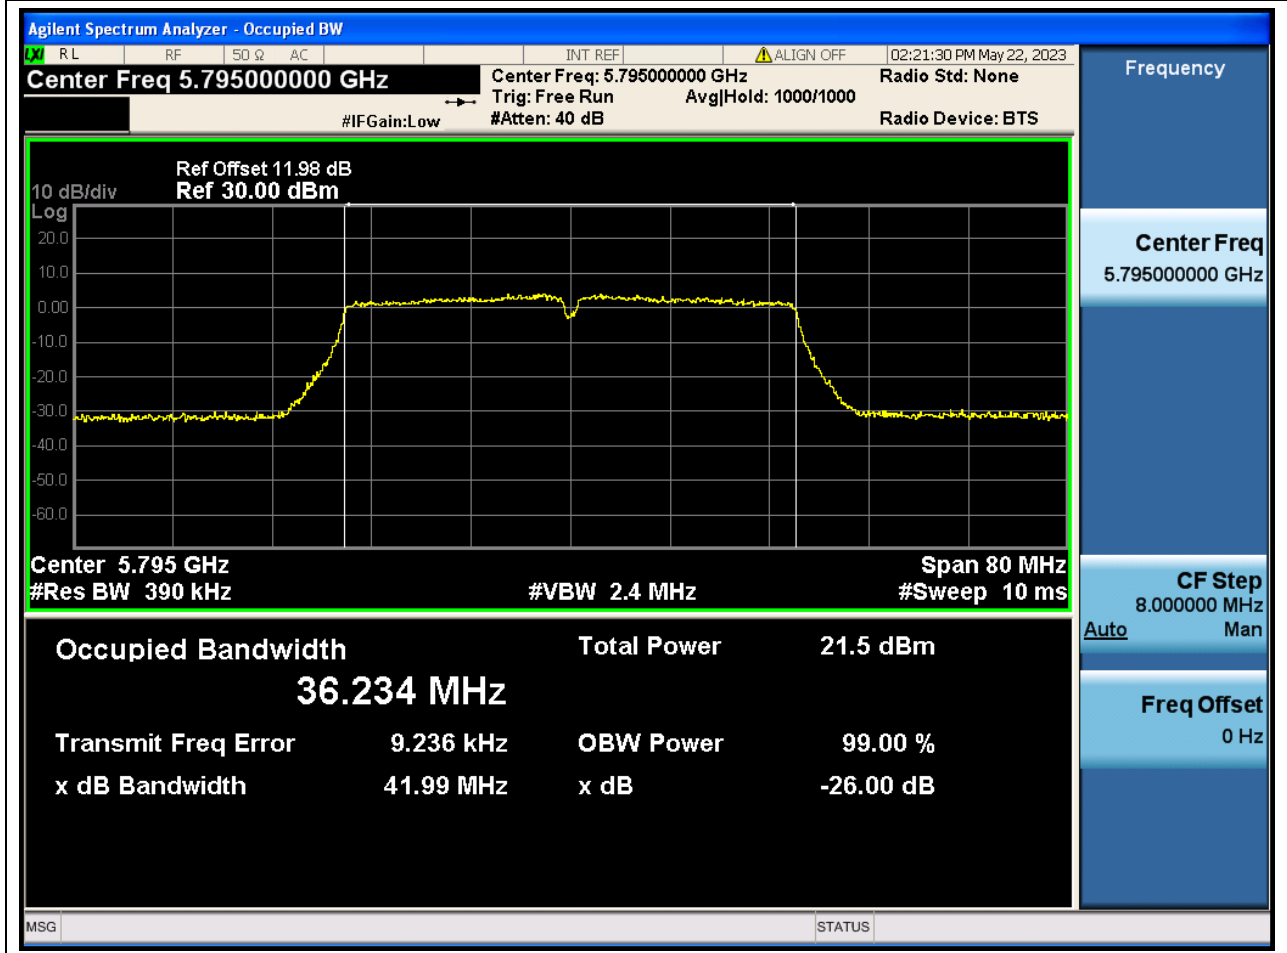

53. 802.11n_40M_U-NII-3_H

53.1. A.2.2-99% Bandwidth(NTNV)

Center Frequency (MHz)	OBW Power (%)	RBW (MHz)	Detector	Limit (MHz)	OBW (MHz)	Verdict
5795	99	0.39	Peak	0	36.234048	N/A