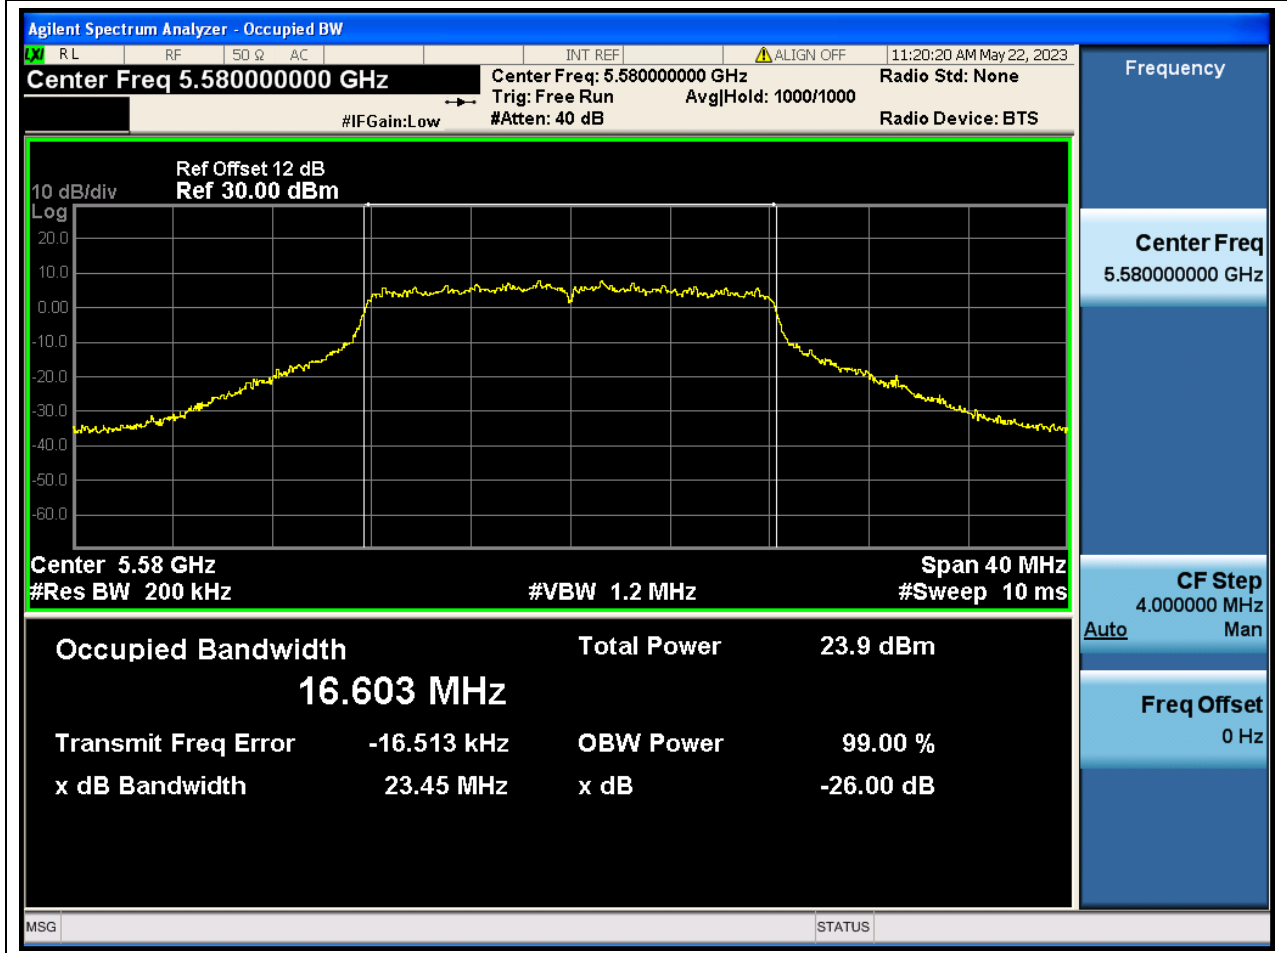

30. 802.11a_20M_U-NII-2C_M

30.1. A.2.2-99% Bandwidth(NTNV)

Center Frequency (MHz)	OBW Power (%)	RBW (MHz)	Detector	Limit (MHz)	OBW (MHz)	Verdict
5580	99	0.2	Peak	0	16.60284	N/A