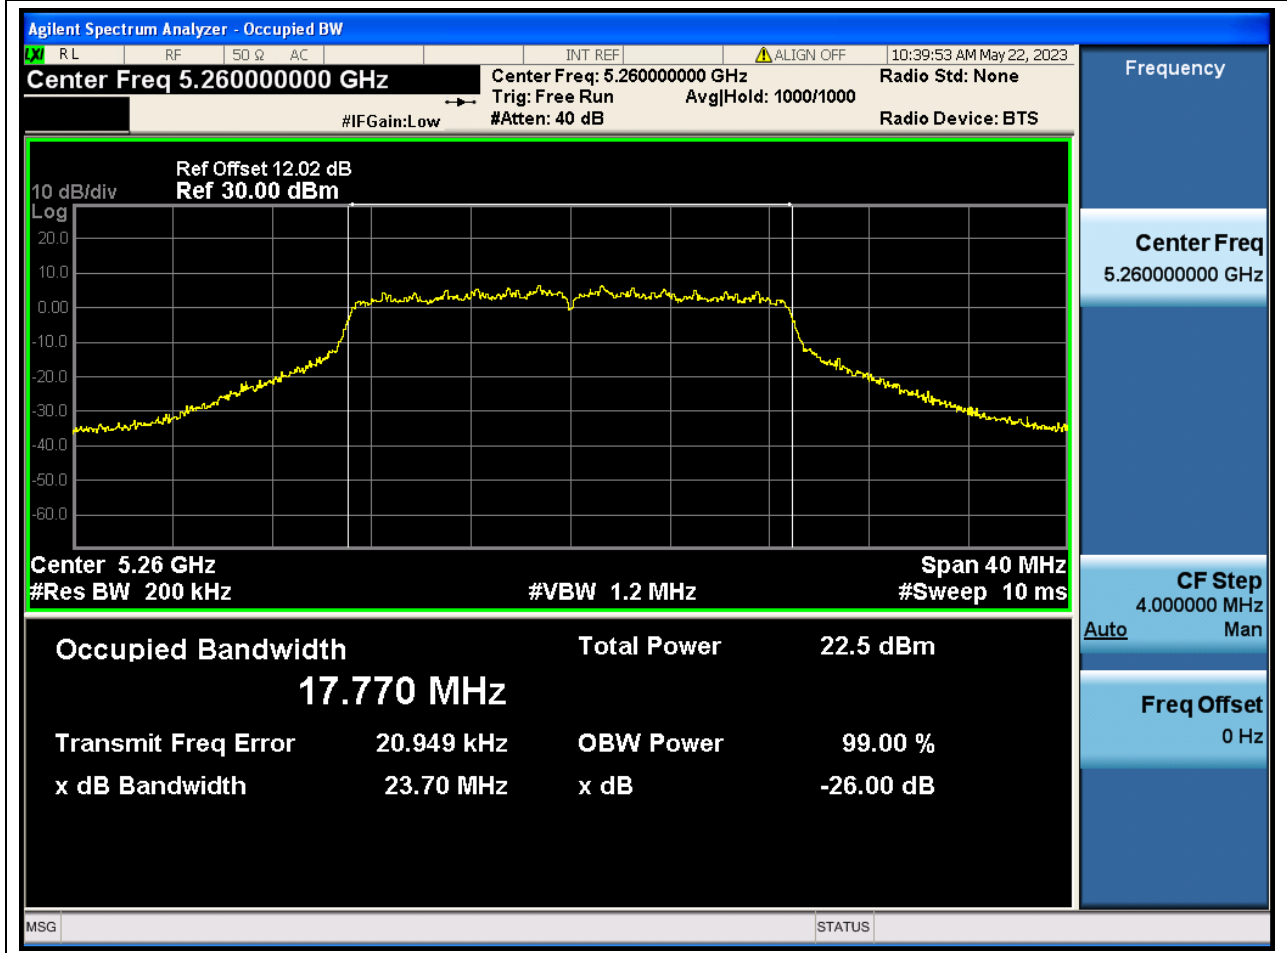

18. 802.11n_20M_U-NII-2A_L

18.1. A.2.2-99% Bandwidth(NTNV)

Center Frequency (MHz)	OBW Power (%)	RBW (MHz)	Detector	Limit (MHz)	OBW (MHz)	Verdict
5260	99	0.2	Peak	0	17.77016	N/A