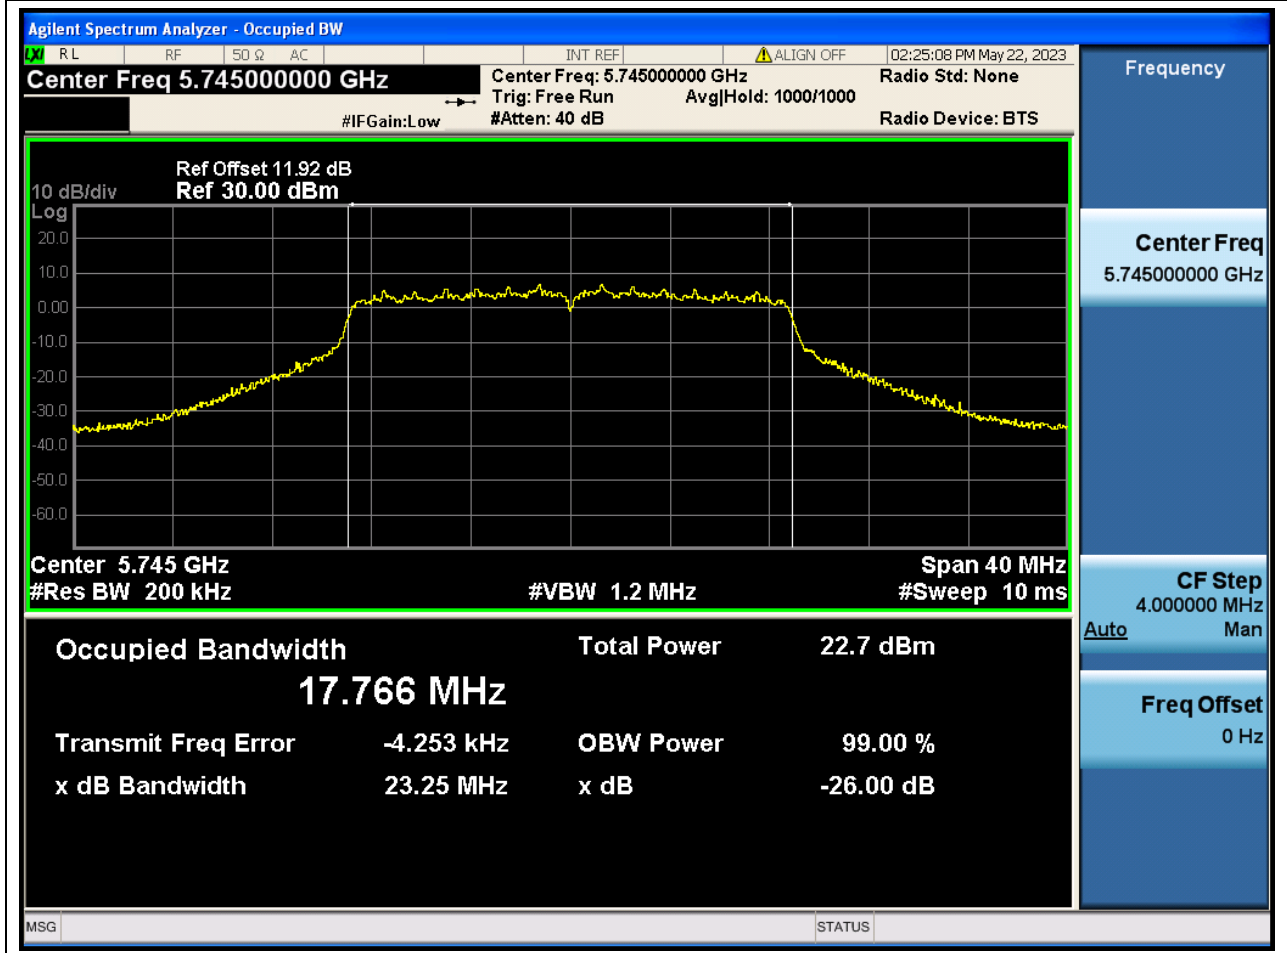

54. 802.11ac_20M_U-NII-3_L

54.1. A.2.2-99% Bandwidth(NTNV)

Center Frequency (MHz)	OBW Power (%)	RBW (MHz)	Detector	Limit (MHz)	OBW (MHz)	Verdict
5745	99	0.2	Peak	0	17.76612	N/A