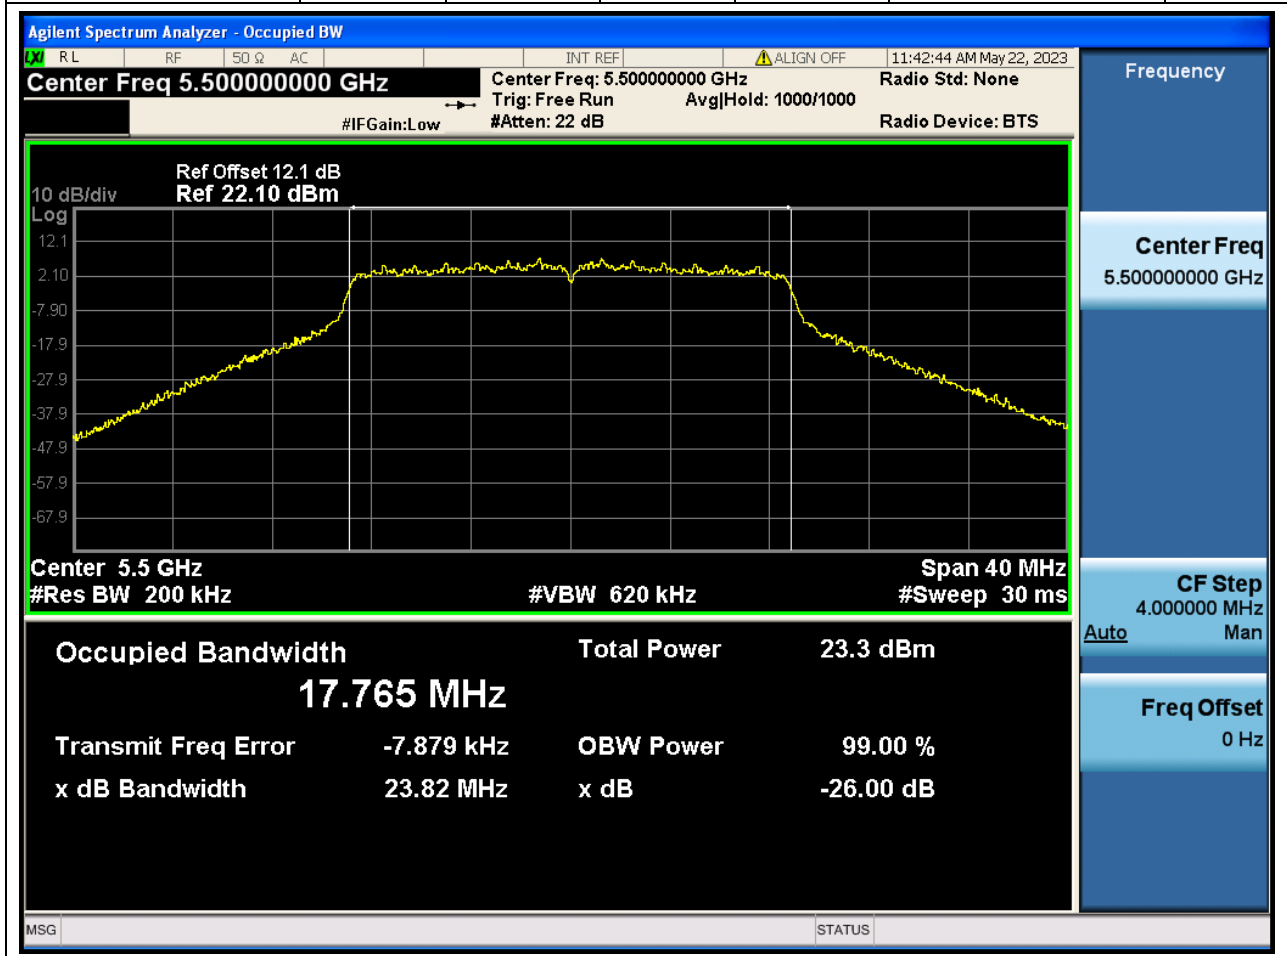

38. 802.11ac_20M_U-NII-2C_L

38.1. A.2-26dB Bandwidth(NTNV)

Center Frequency (MHz)	XdB Down	RBW (MHz)	Detector	Limit (MHz)	XdB BandWidth (MHz)	Verdict
5500	26	0.2	Peak	0	23.817288	N/A