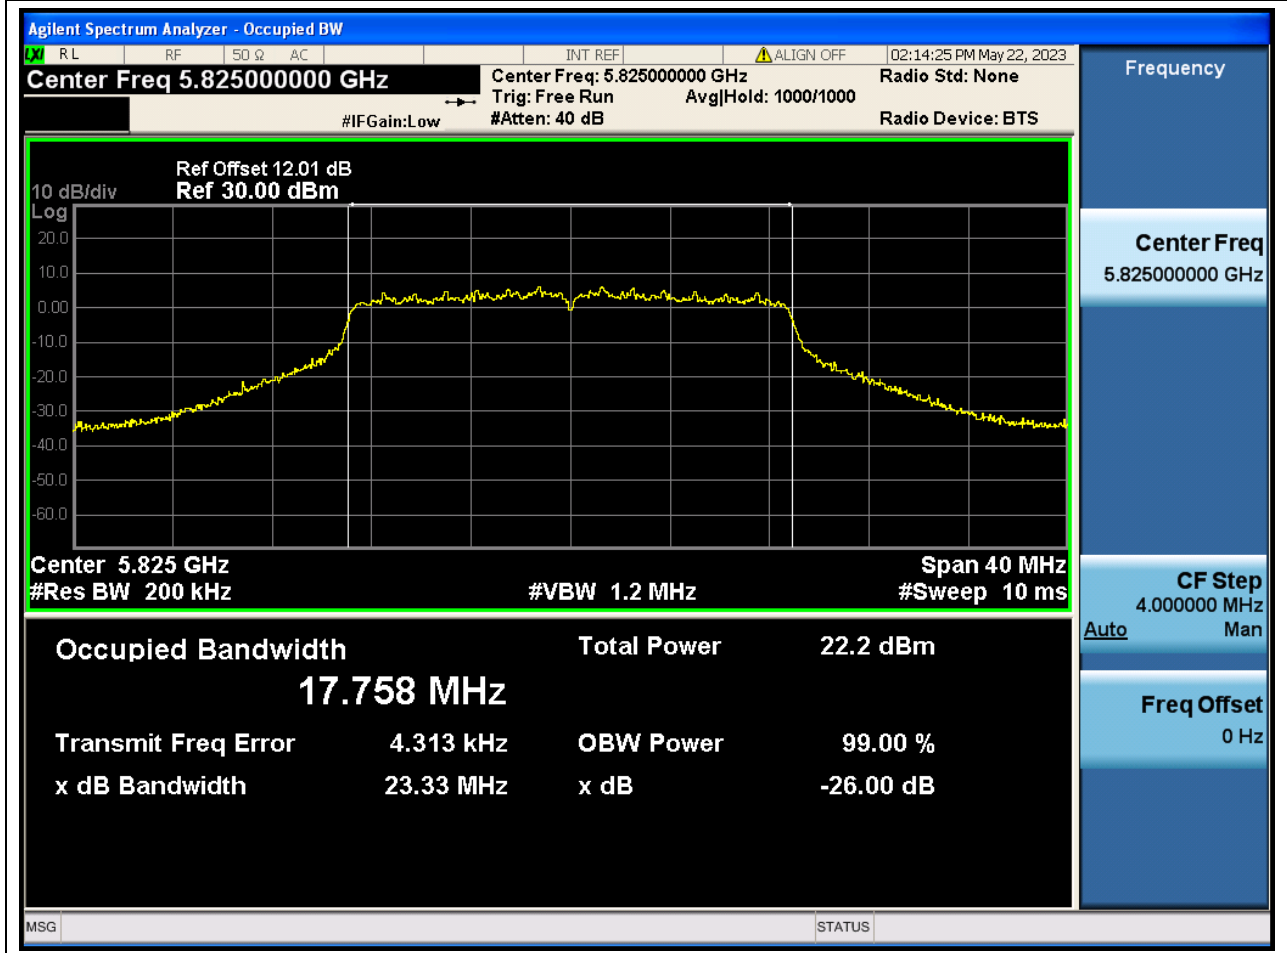

51. 802.11n_20M_U-NII-3_H

51.1. A.2.2-99% Bandwidth(NTNV)

Center Frequency (MHz)	OBW Power (%)	RBW (MHz)	Detector	Limit (MHz)	OBW (MHz)	Verdict
5825	99	0.2	Peak	0	17.757737	N/A