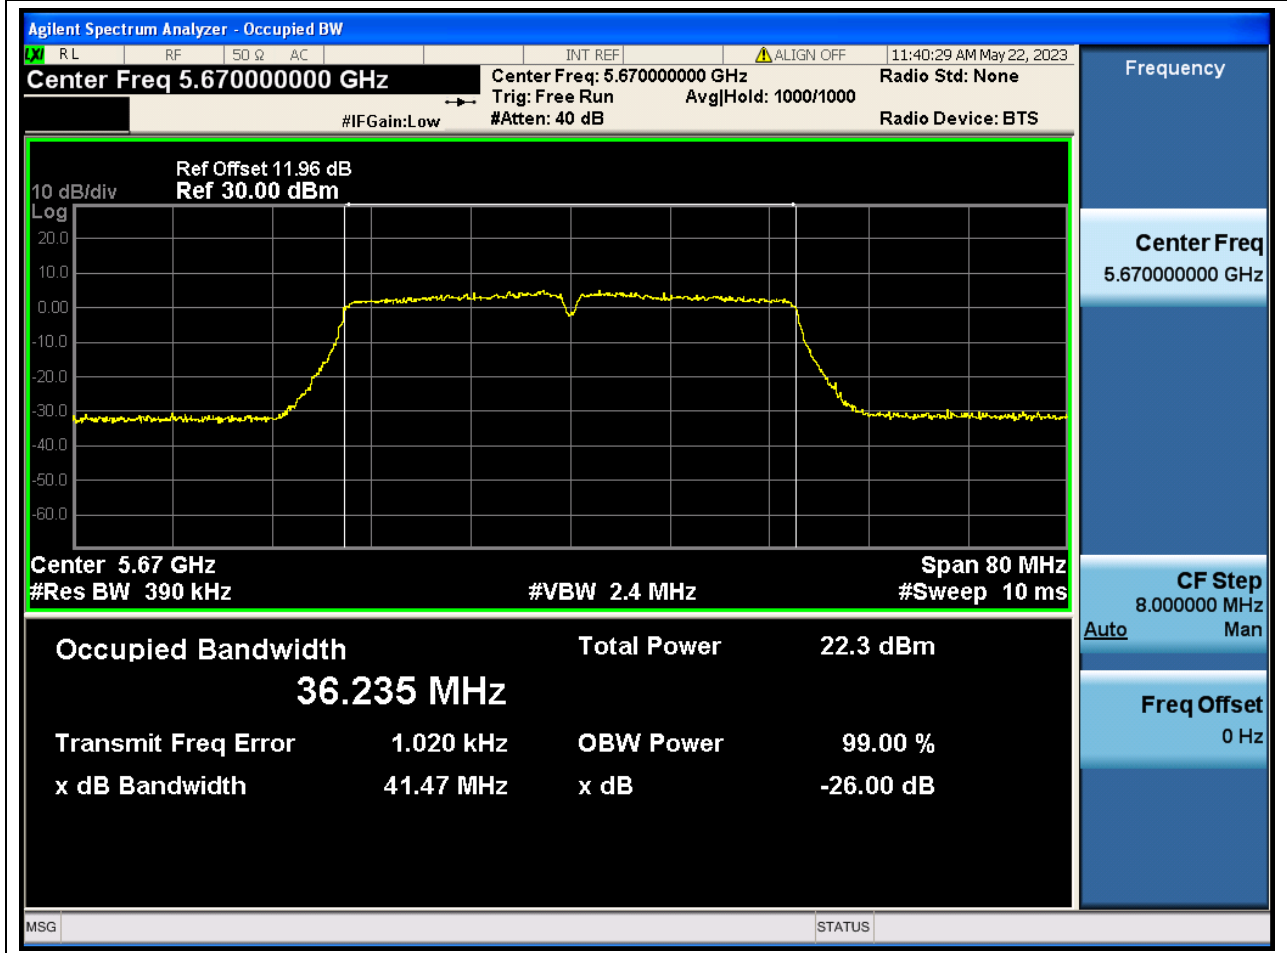

37. 802.11n_40M_U-NII-2C_H

37.1. A.2.2-99% Bandwidth(NTNV)

Center Frequency (MHz)	OBW Power (%)	RBW (MHz)	Detector	Limit (MHz)	OBW (MHz)	Verdict
5670	99	0.39	Peak	0	36.234613	N/A