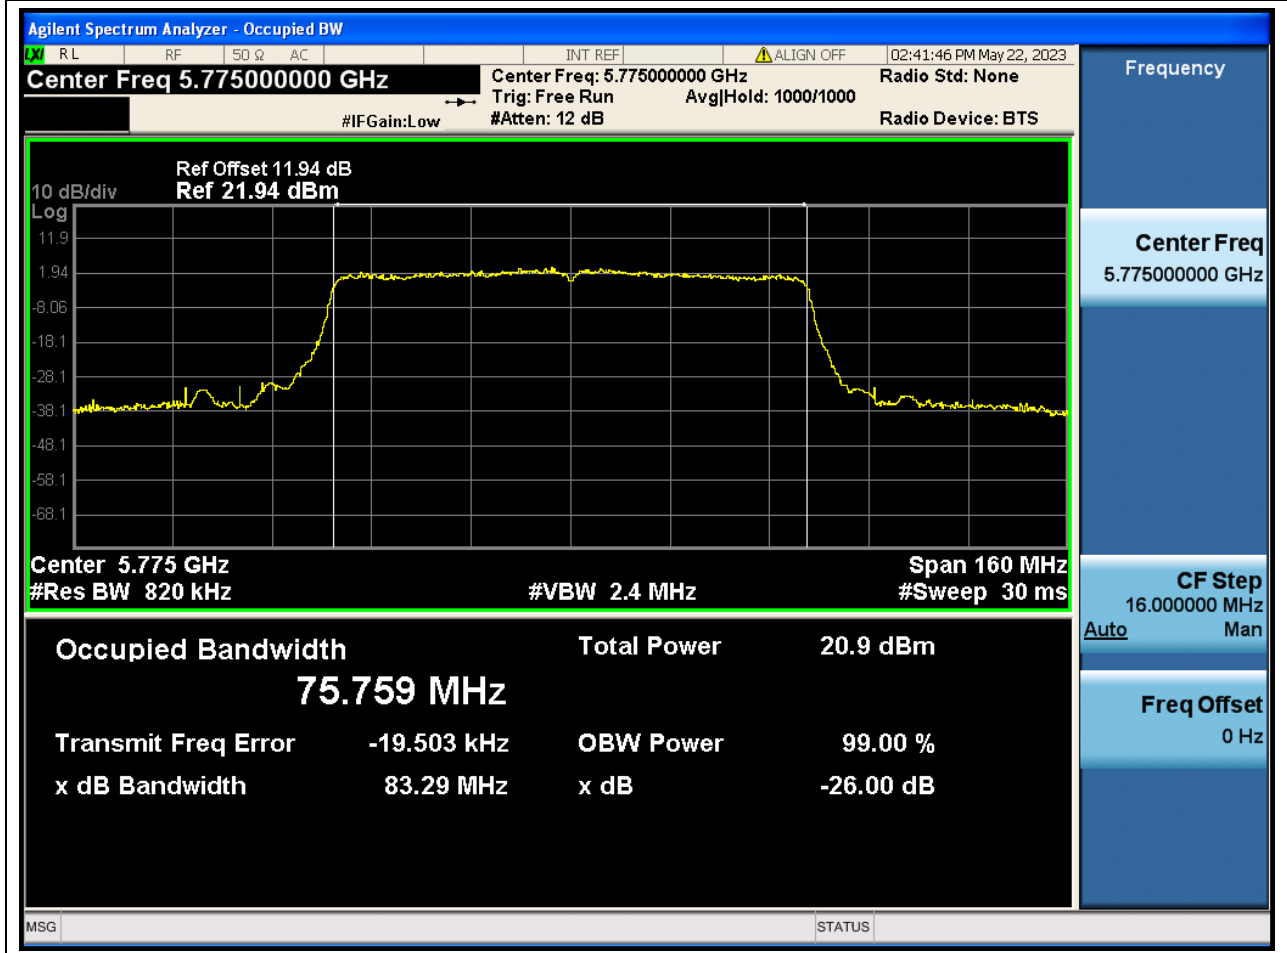

59. 802.11ac_80M_U-NII-3_M

59.1. A.2-26dB Bandwidth(NTNV)

Center Frequency (MHz)	XdB Down	RBW (MHz)	Detector	Limit (MHz)	XdB BandWidth (MHz)	Verdict
5775	26	0.82	Peak	0	83.286909	N/A