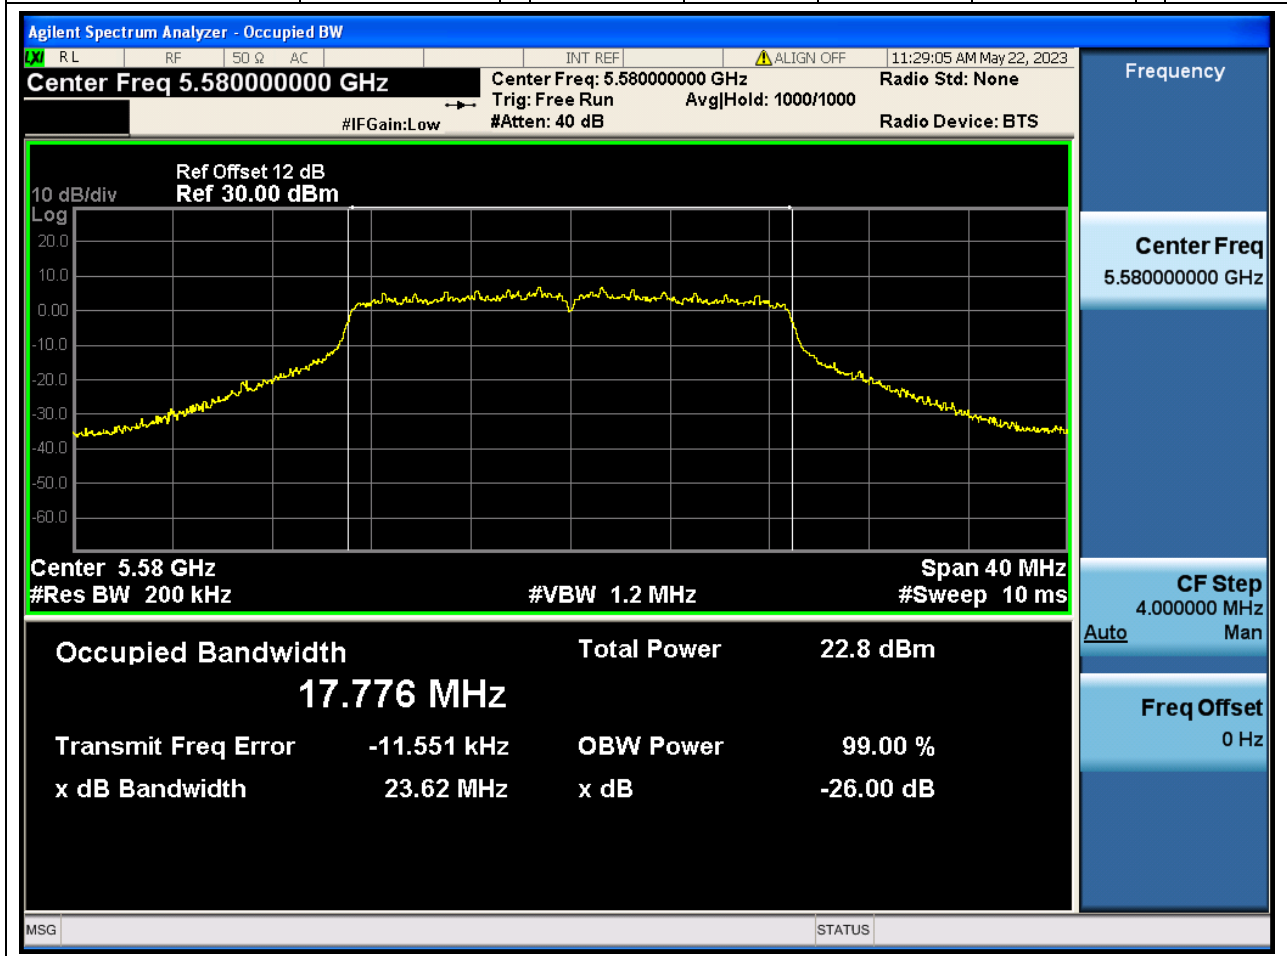

33. 802.11n_20M_U-NII-2C_M

33.1. A.2.2-99% Bandwidth(NTNV)

Center Frequency (MHz)	OBW Power (%)	RBW (MHz)	Detector	Limit (MHz)	OBW (MHz)	Verdict
5580	99	0.2	Peak	0	17.77559	N/A