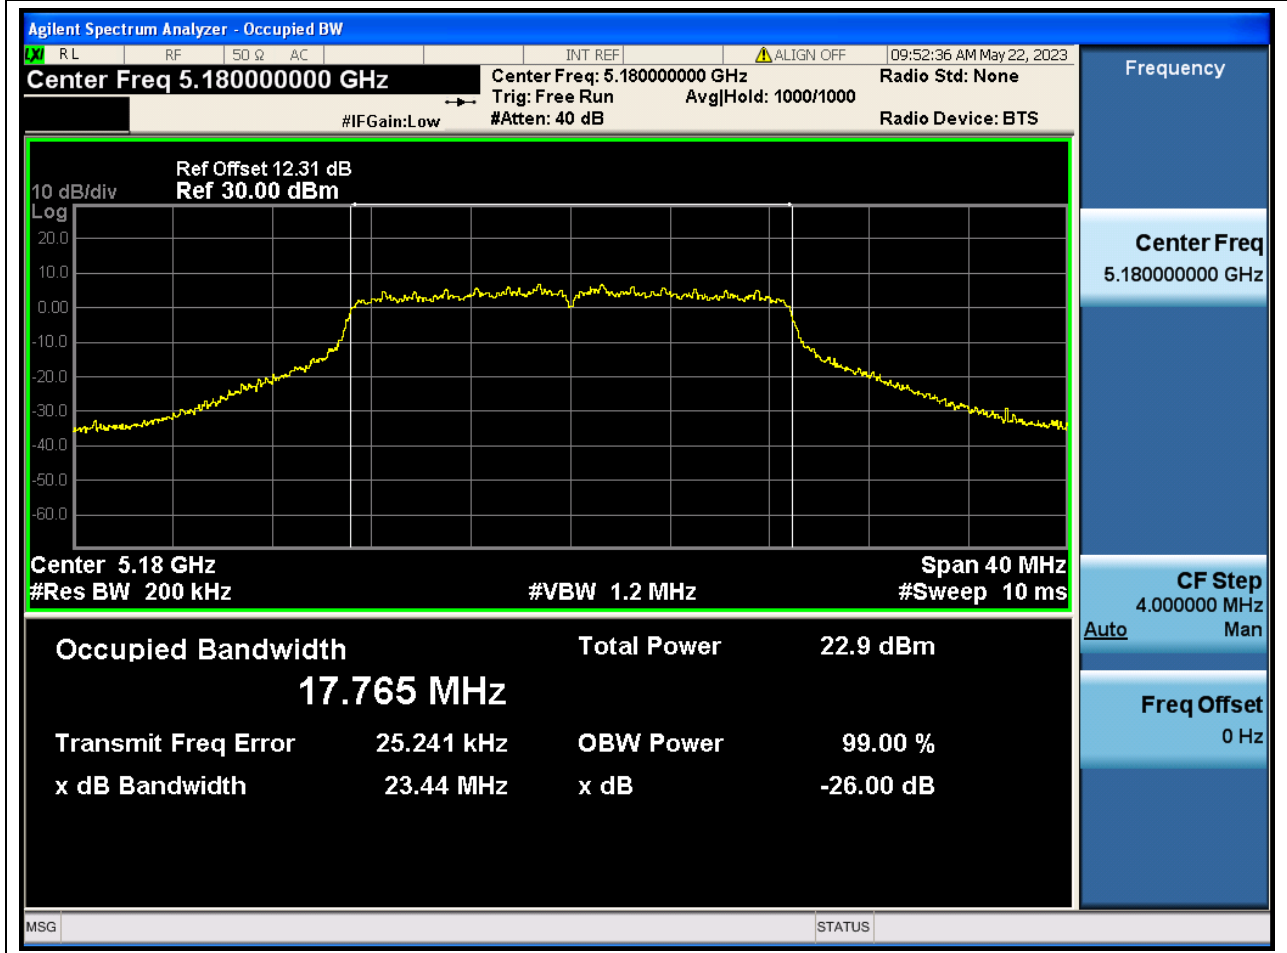

4. 802.11n_20M_U-NII-1_L

4.1. A.2.2-99% Bandwidth(NTNV)

Center Frequency (MHz)	OBW Power (%)	RBW (MHz)	Detector	Limit (MHz)	OBW (MHz)	Verdict
5180	99	0.2	Peak	0	17.764697	N/A