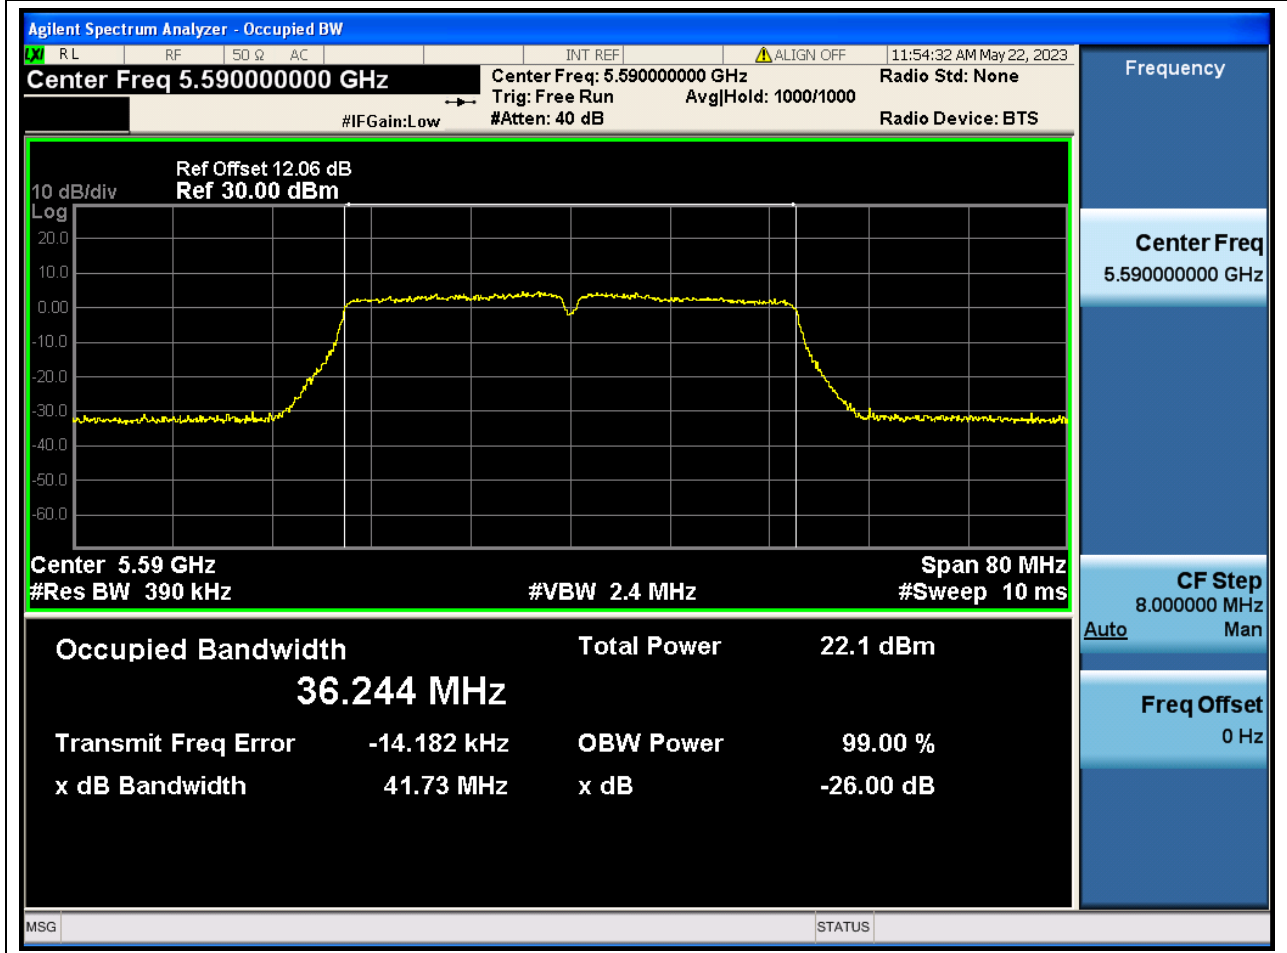

42. 802.11ac_40M_U-NII-2C_M

42.1. A.2.2-99% Bandwidth(NTNV)

Center Frequency (MHz)	OBW Power (%)	RBW (MHz)	Detector	Limit (MHz)	OBW (MHz)	Verdict
5590	99	0.39	Peak	0	36.244083	N/A