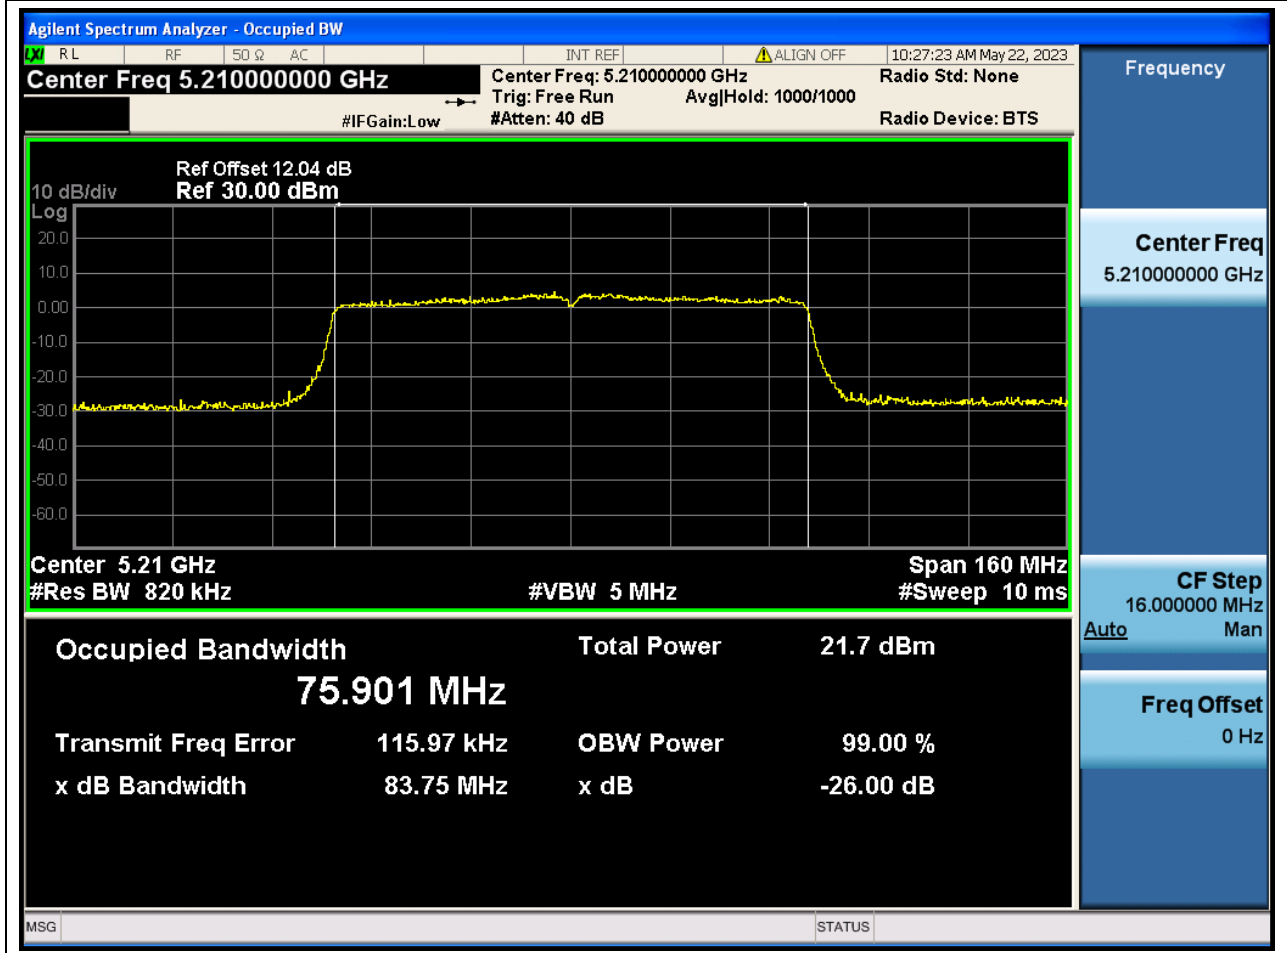

14. 802.11ac_80M_U-NII-1_M

14.1. A.2.2-99% Bandwidth(NTNV)

Center Frequency (MHz)	OBW Power (%)	RBW (MHz)	Detector	Limit (MHz)	OBW (MHz)	Verdict
5210	99	0.82	Peak	0	75.900615	N/A