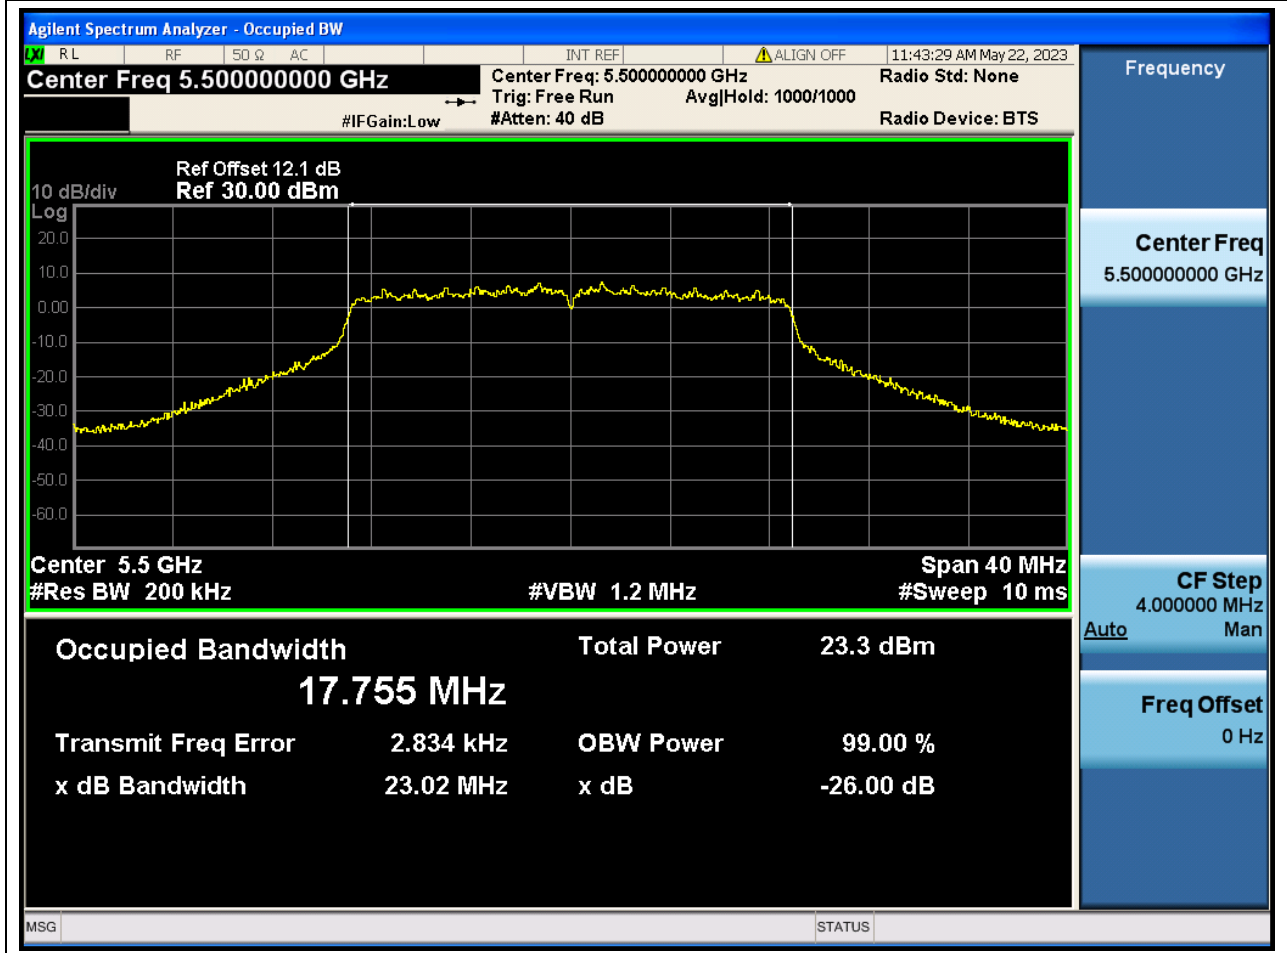

38. 802.11ac_20M_U-NII-2C_L

38.1. A.2.2-99% Bandwidth(NTNV)

Center Frequency (MHz)	OBW Power (%)	RBW (MHz)	Detector	Limit (MHz)	OBW (MHz)	Verdict
5500	99	0.2	Peak	0	17.754882	N/A