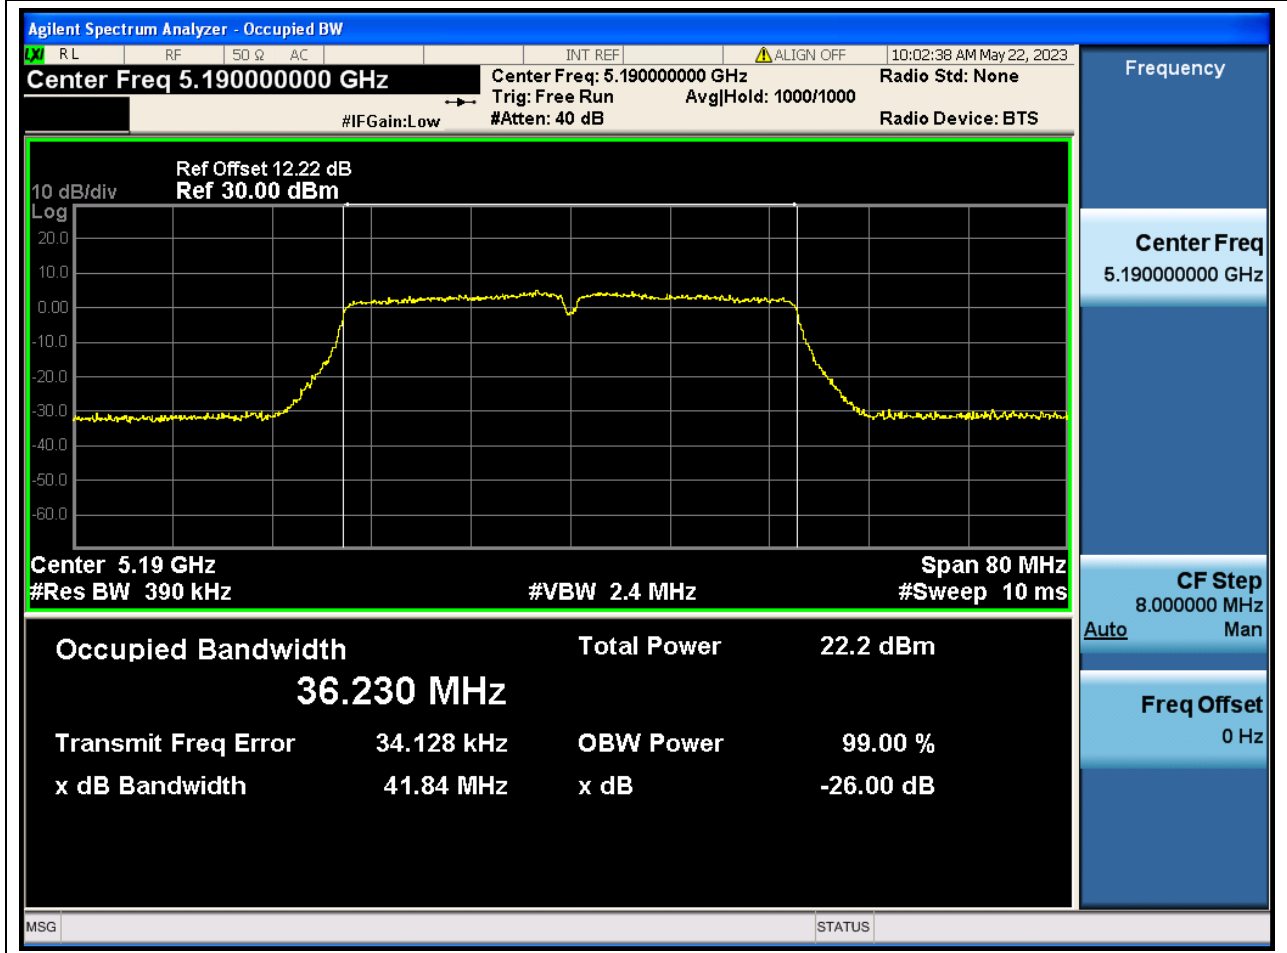

7. 802.11n_40M_U-NII-1_L

7.1. A.2.2-99% Bandwidth(NTNV)

Center Frequency (MHz)	OBW Power (%)	RBW (MHz)	Detector	Limit (MHz)	OBW (MHz)	Verdict
5190	99	0.39	Peak	0	36.229804	N/A