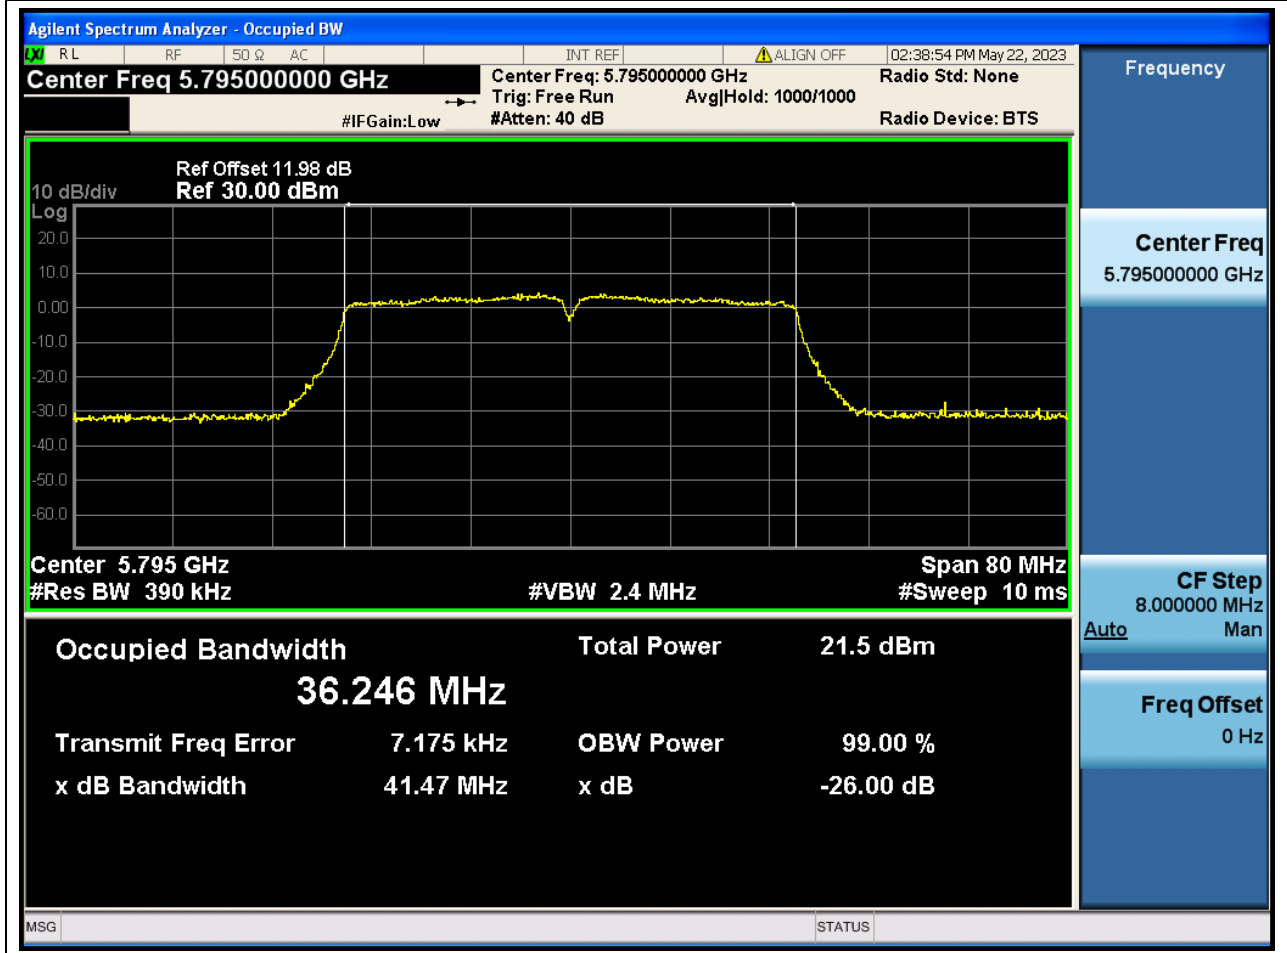

58. 802.11ac_40M_U-NII-3_H

58.1. A.2.2-99% Bandwidth(NTNV)

Center Frequency (MHz)	OBW Power (%)	RBW (MHz)	Detector	Limit (MHz)	OBW (MHz)	Verdict
5795	99	0.39	Peak	0	36.245699	N/A