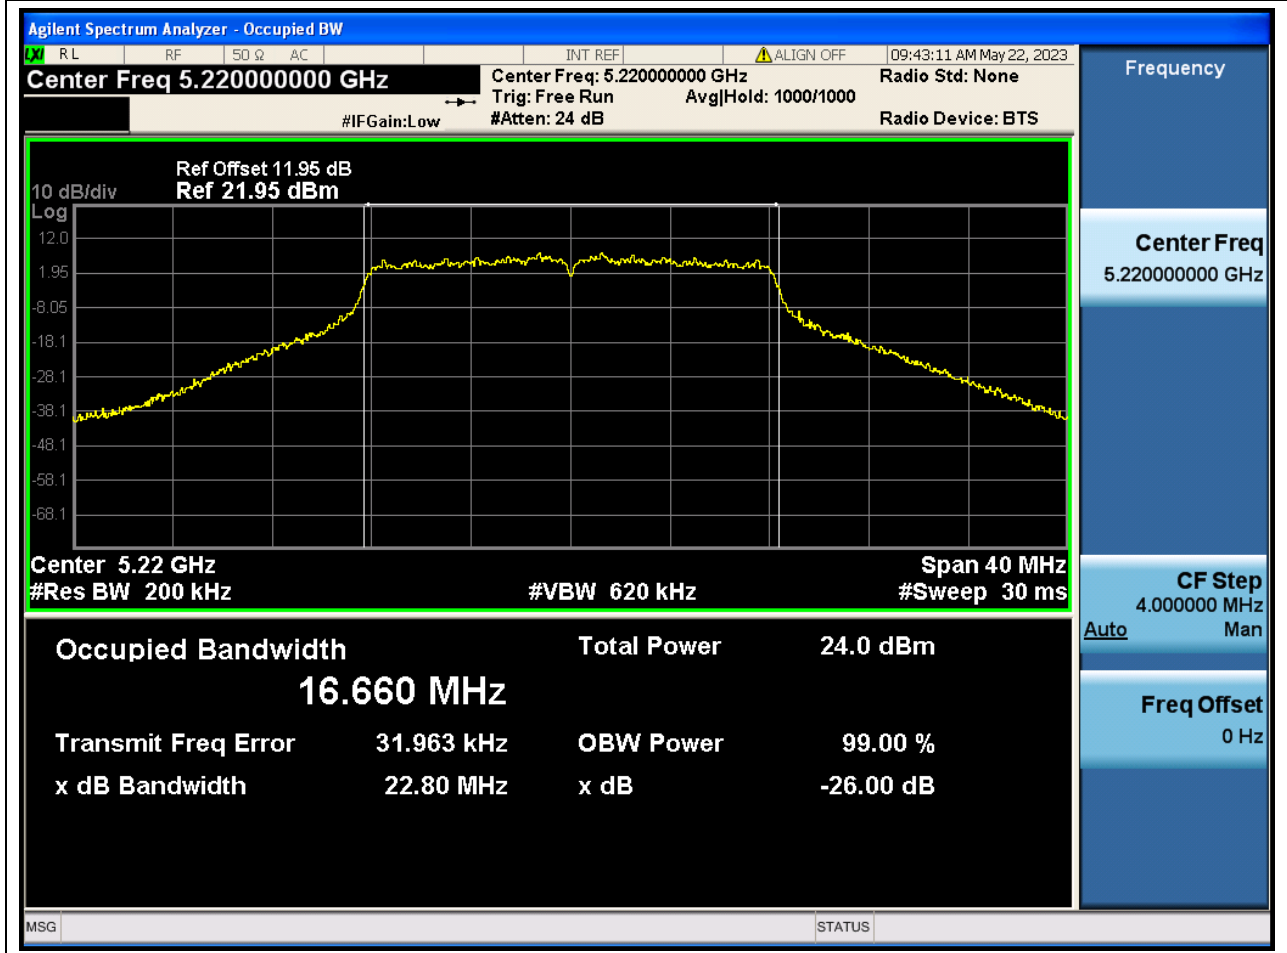

2. 802.11a_20M_U-NII-1_M

2.1. A.2-26dB Bandwidth(NTNV)

Center Frequency (MHz)	XdB Down	RBW (MHz)	Detector	Limit (MHz)	XdB BandWidth (MHz)	Verdict
5220	26	0.2	Peak	0	22.804284	N/A