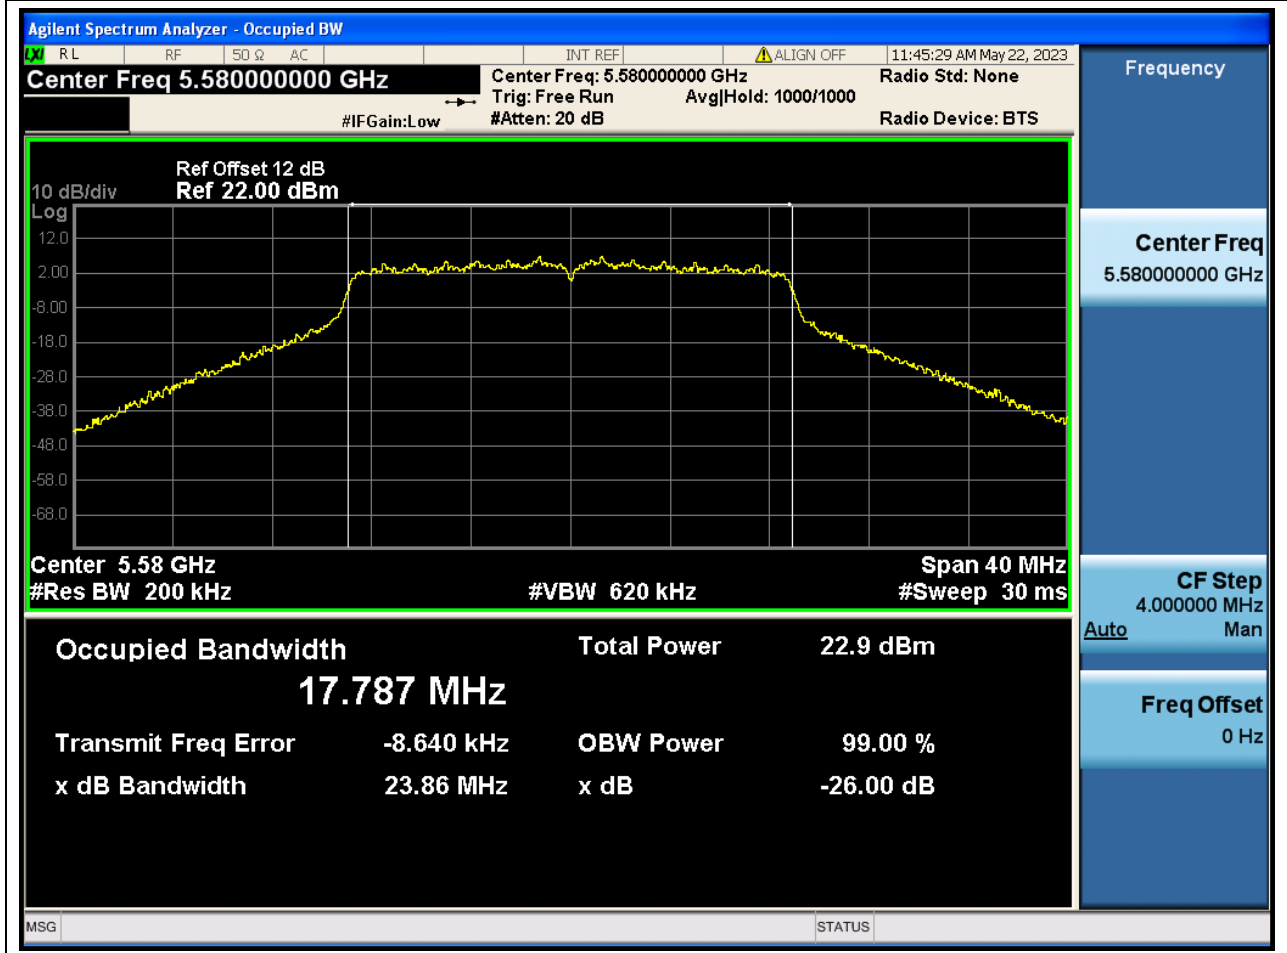

39. 802.11ac_20M_U-NII-2C_M

39.1. A.2-26dB Bandwidth(NTNV)

Center Frequency (MHz)	XdB Down	RBW (MHz)	Detector	Limit (MHz)	XdB BandWidth (MHz)	Verdict
5580	26	0.2	Peak	0	23.855806	N/A