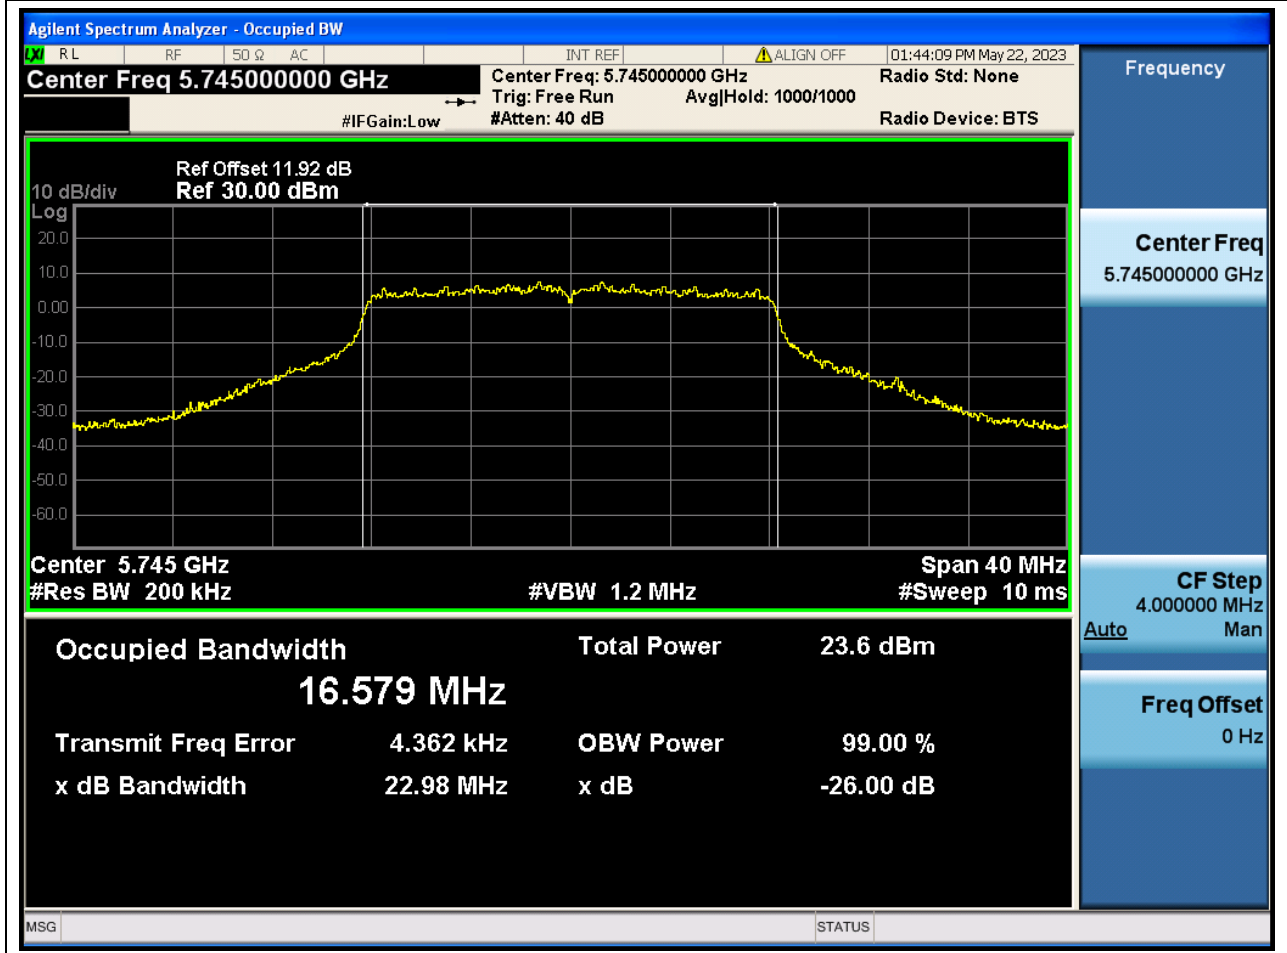

46. 802.11a_20M_U-NII-3_L

46.1. A.2.2-99% Bandwidth(NTNV)

Center Frequency (MHz)	OBW Power (%)	RBW (MHz)	Detector	Limit (MHz)	OBW (MHz)	Verdict
5745	99	0.2	Peak	0	16.578798	N/A