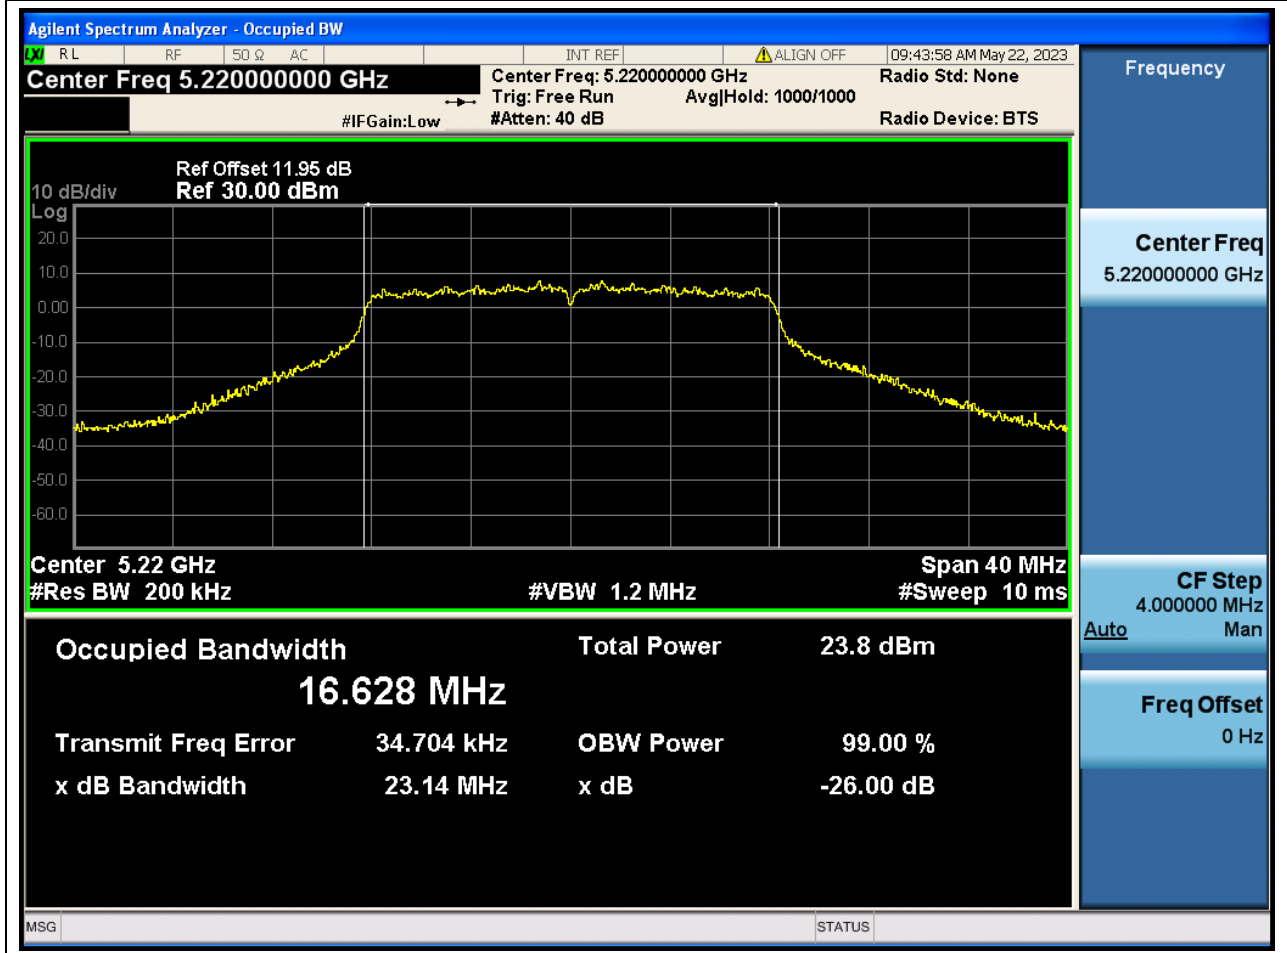

2. 802.11a_20M_U-NII-1_M

2.1. A.2.2-99% Bandwidth(NTNV)

Center Frequency (MHz)	OBW Power (%)	RBW (MHz)	Detector	Limit (MHz)	OBW (MHz)	Verdict
5220	99	0.2	Peak	0	16.627605	N/A