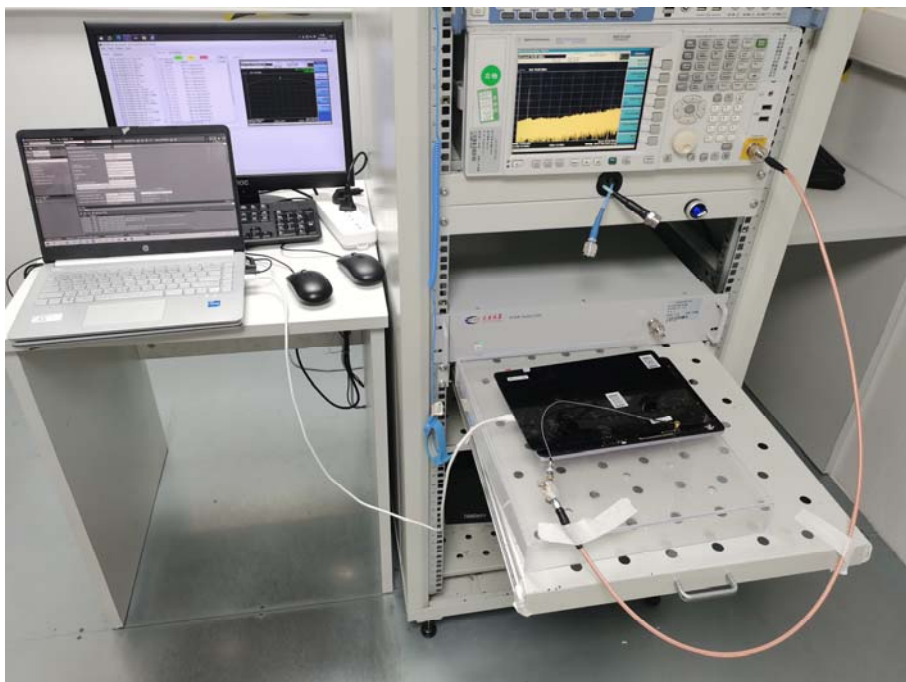

## TEST SETUP PHOTOS

### 1 Radiated Test Photo

Below 30MHz

Close-up

30MHz-1GHz

Above 1GHz

Close-up

## 2 Conducted Test Photo

Conducted Test-BT&BLE

Conducted Test-2.4GWIFI&5GWIFI

DFS Test