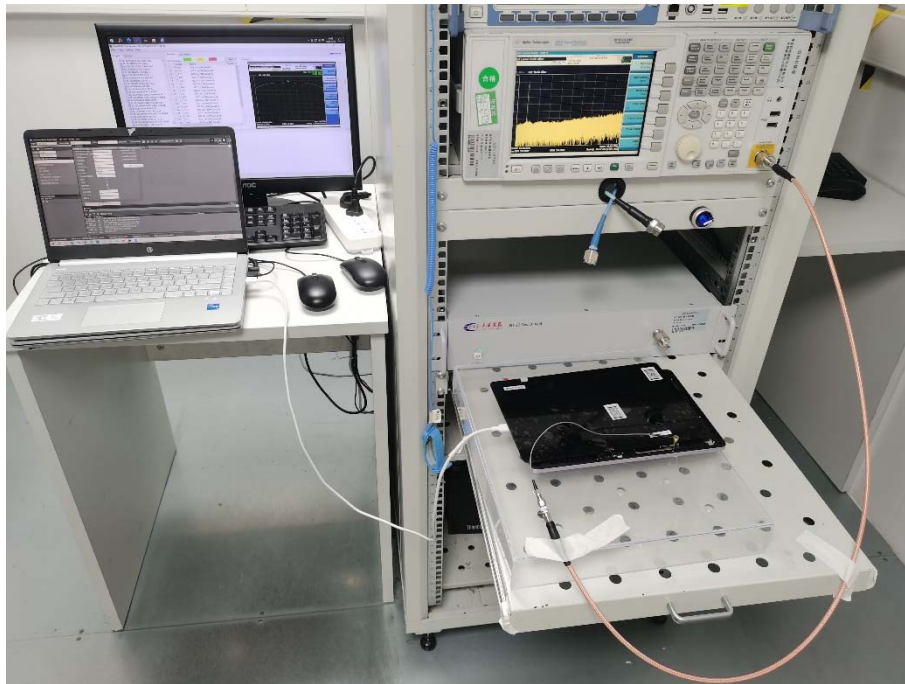

## TEST SETUP PHOTOS

### 1 Radiated Test Photo

Below 30MHz

Close-up

30MHz-1GHz

Above 1GHz

Close-up

## 2 Conducted Test Photo

Conducted Test-BT&BLE

Conducted Test-2.4GWIFI&5GWIFI

DFS Test