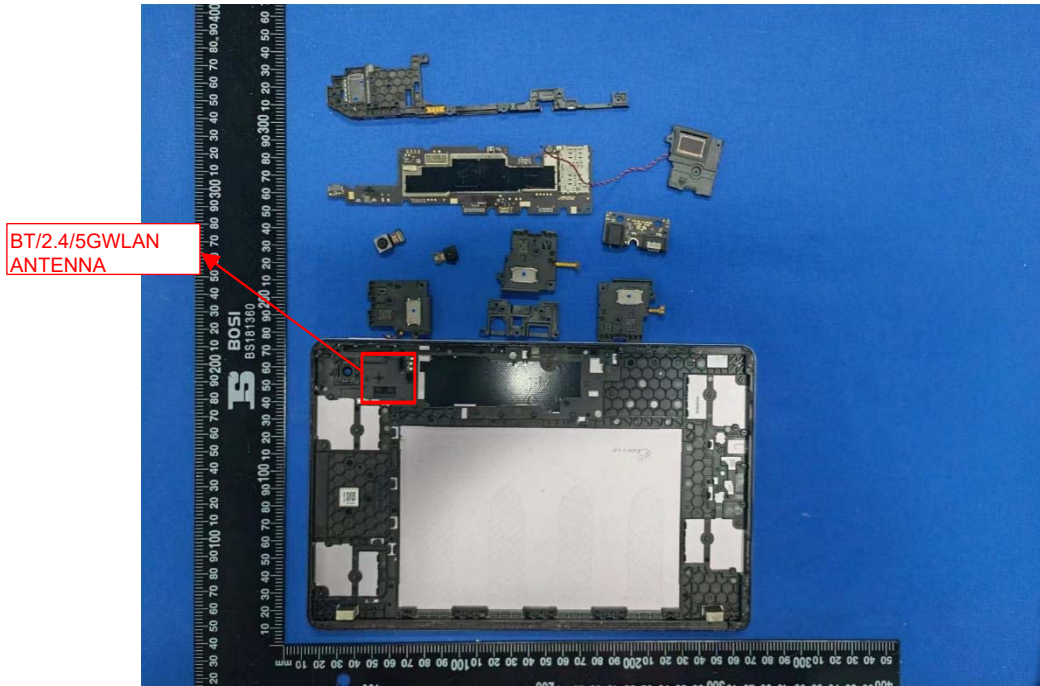

EUT INTERNAL PHOTOS

EUT UNCOVER VIEW

EUT UNCOVER VIEW

EUT UNCOVER VIEW

MAIN BOARD TOP VIEW (WITH SHIELDING)

MAIN BOARD REAR VIEW (WITH SHIELDING)

MAIN BOARD TOP VIEW (WITHOUT SHIELDING)

MAIN BOARD REAR VIEW (WITHOUT SHIELDING)

SUB BOARD TOP VIEW

SUB BOARD REAR VIEW

BT WIFI ANT CLOSE VIEW

Battery Photo 1 (TOP)

Battery Photo 1 (REAR)