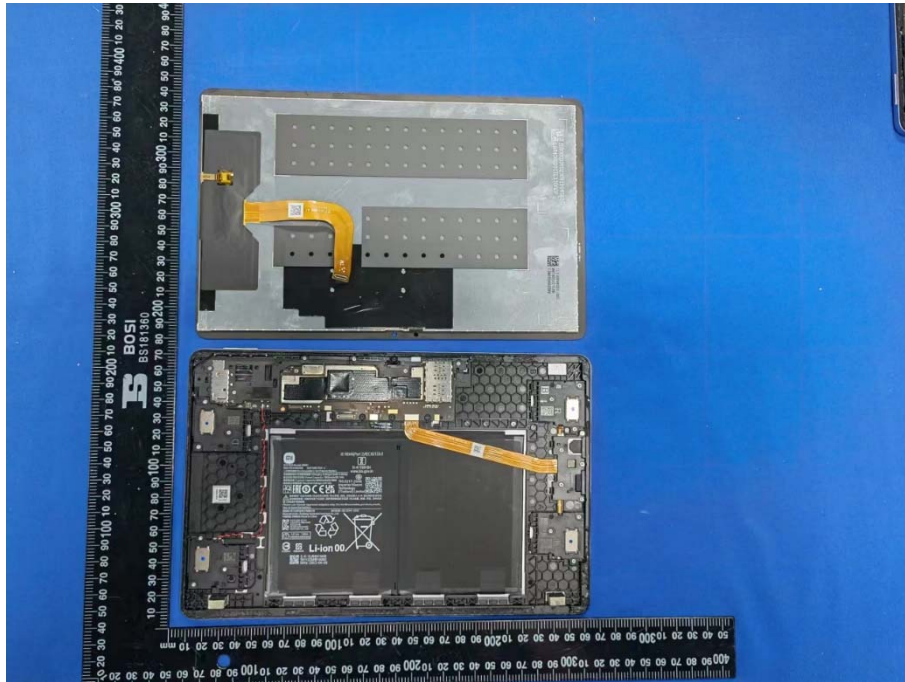

EUT INTERNAL PHOTOS

EUT UNCOVER VIEW

EUT UNCOVER VIEW

EUT UNCOVER VIEW

MAIN BOARD TOP VIEW (WITH SHIELDING)

MAIN BOARD REAR VIEW (WITH SHIELDING)

MAIN BOARD TOP VIEW (WITHOUT SHIELDING)

MAIN BOARD REAR VIEW (WITHOUT SHIELDING)

SUB BOARD TOP VIEW

SUB BOARD REAR VIEW

BT WIFI ANT CLOSE VIEW

Battery Photo 1 (TOP)

Battery Photo 1 (REAR)