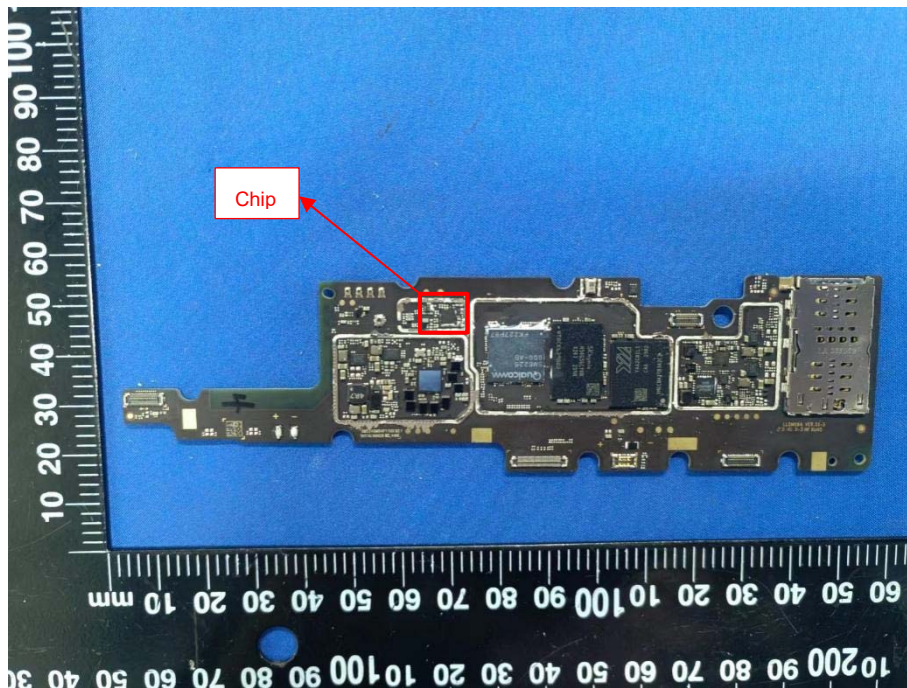

EUT INTERNAL PHOTOS

EUT UNCOVER VIEW

EUT UNCOVER VIEW

EUT UNCOVER VIEW

MAIN BOARD TOP VIEW (WITH SHIELDING)

MAIN BOARD REAR VIEW (WITH SHIELDING)

MAIN BOARD TOP VIEW (WITHOUT SHIELDING)

MAIN BOARD REAR VIEW (WITHOUT SHIELDING)

SUB BOARD TOP VIEW

SUB BOARD REAR VIEW

BT WIFI ANT CLOSE VIEW

Battery Photo 1 (TOP)

Battery Photo 1 (REAR)