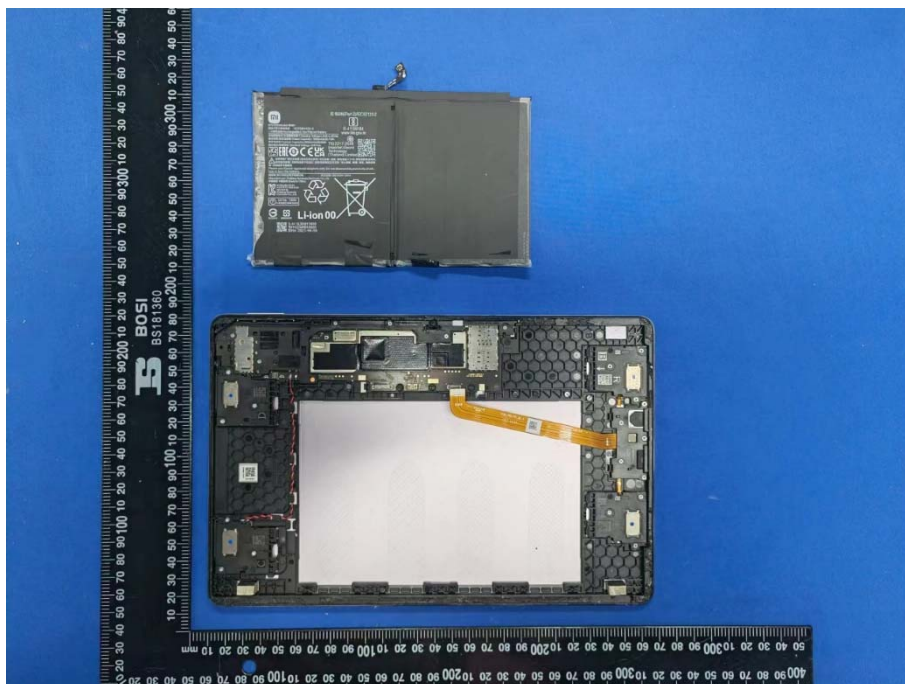

EUT INTERNAL PHOTOS

EUT UNCOVER VIEW

EUT UNCOVER VIEW

EUT UNCOVER VIEW

MAIN BOARD TOP VIEW (WITH SHIELDING)

MAIN BOARD REAR VIEW (WITH SHIELDING)

MAIN BOARD TOP VIEW (WITHOUT SHIELDING)

MAIN BOARD REAR VIEW (WITHOUT SHIELDING)

SUB BOARD TOP VIEW

SUB BOARD REAR VIEW

BT WIFI ANT CLOSE VIEW

Battery Photo 1 (TOP)

Battery Photo 1 (REAR)