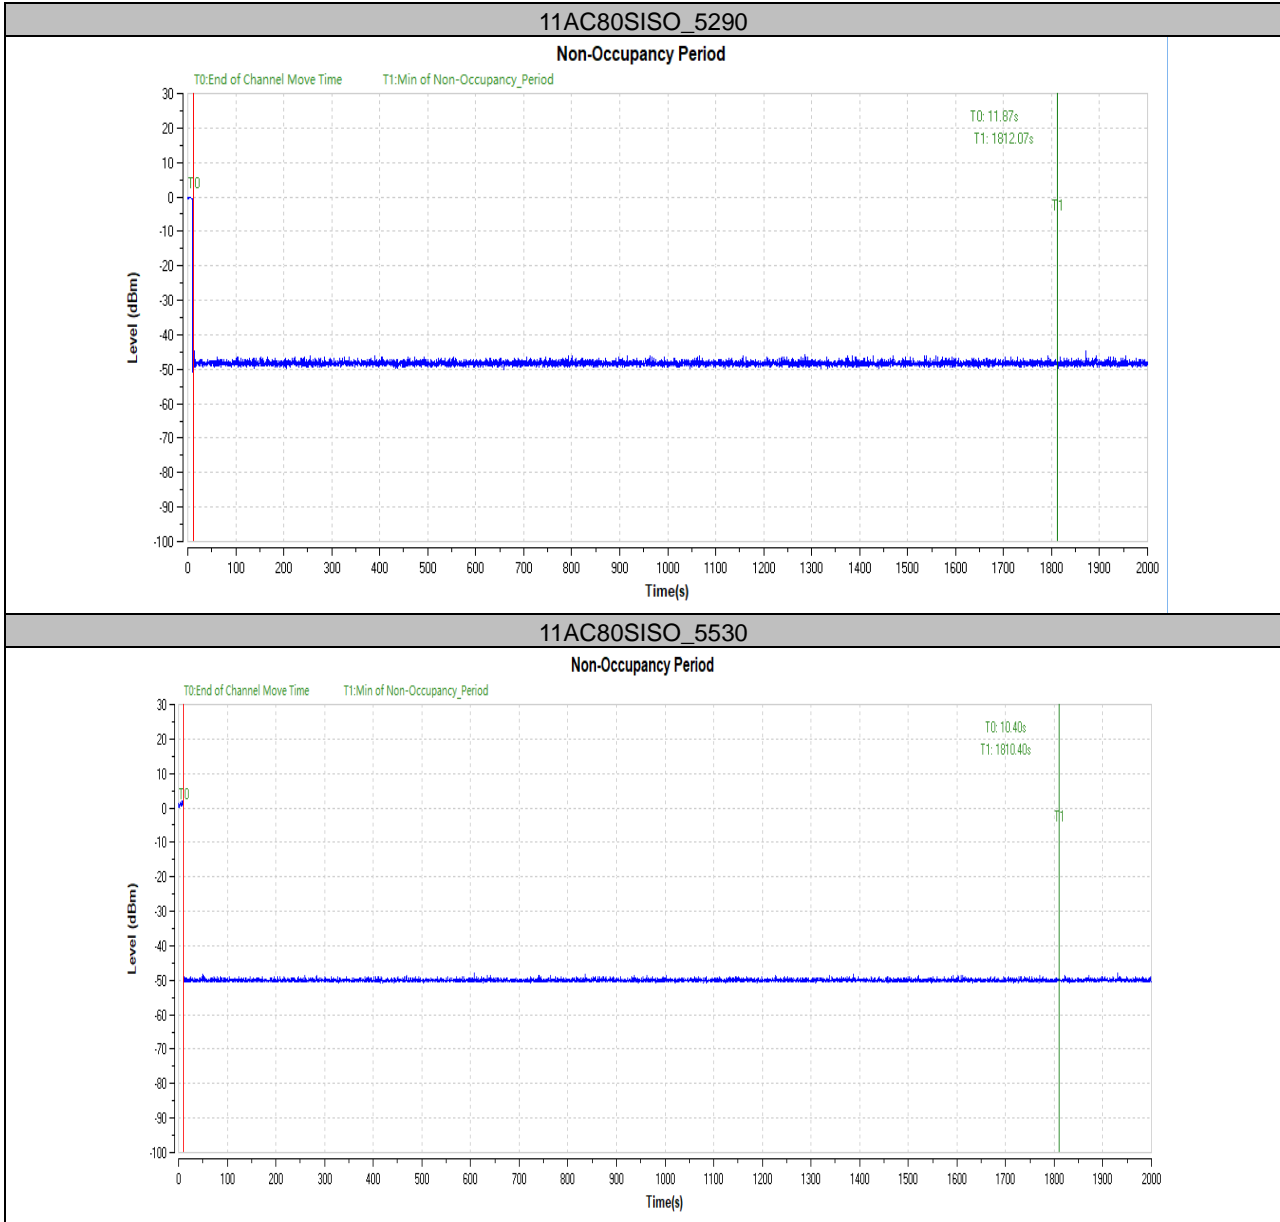

## TEST GRAPHS

Reference No.: W7L-240603W001RF04

## NON-OCCUPANCY PERIOD TEST RESULT

TestMode	Freq(MHz)	Result	Limit[s]	Verdict
11AC80SISO	5290	see test graph	≥1800	PASS
	5530	see test graph	≥1800	PASS

Reference No.: W7L-240603W001RF04

# TEST GRAPHS

---END---