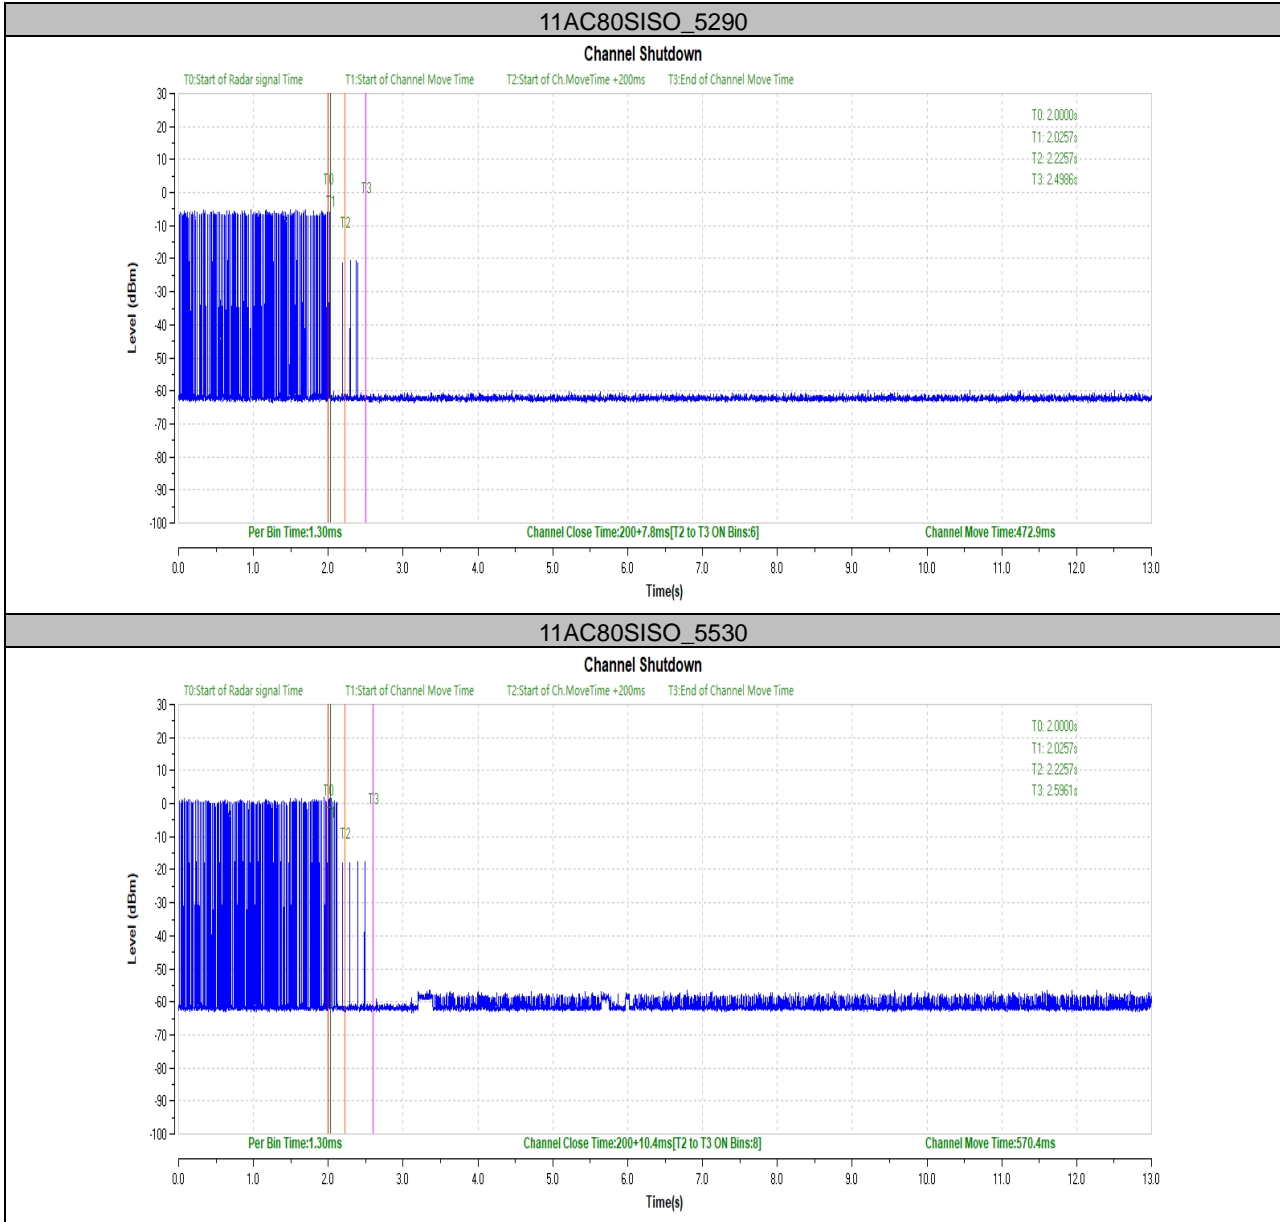

Reference No.: W7L-240507W001RF04

APPENDIX D:

DFS

DFS DETECTION THRESHOLDS TEST RESULT

TestMode	Freq(MHz)	Radar Type	Result	Limit[dbm]	Verdict
11AC80SISO	5290	Type0	-62.33	-62.00	PASS
	5530	Type0	-62.25	-62.00	PASS

Reference No.: W7L-240507W001RF04

TEST GRAPHS

Reference No.: W7L-240507W001RF04

CHANNEL MOVE TIME AND CHANNEL CLOSING TRANSMISSION TIME TEST RESULT

TestMode	Freq(MHz)	CCTT[ms]	Limit[ms]	CMT[ms]	Limit[ms]	Verdict
11AC80SISO	5290	200+7.8	200+60	472.9	10000	PASS
	5530	200+10.4	200+60	570.4	10000	PASS

Reference No.: W7L-240507W001RF04

TEST GRAPHS

Reference No.: W7L-240507W001RF04

NON-OCCUPANCY PERIOD TEST RESULT

TestMode	Freq(MHz)	Result	Limit[s]	Verdict
11AC80SISO	5290	see test graph	≥1800	PASS
	5530	see test graph	≥1800	PASS

Reference No.: W7L-240507W001RF04

TEST GRAPHS

---END---