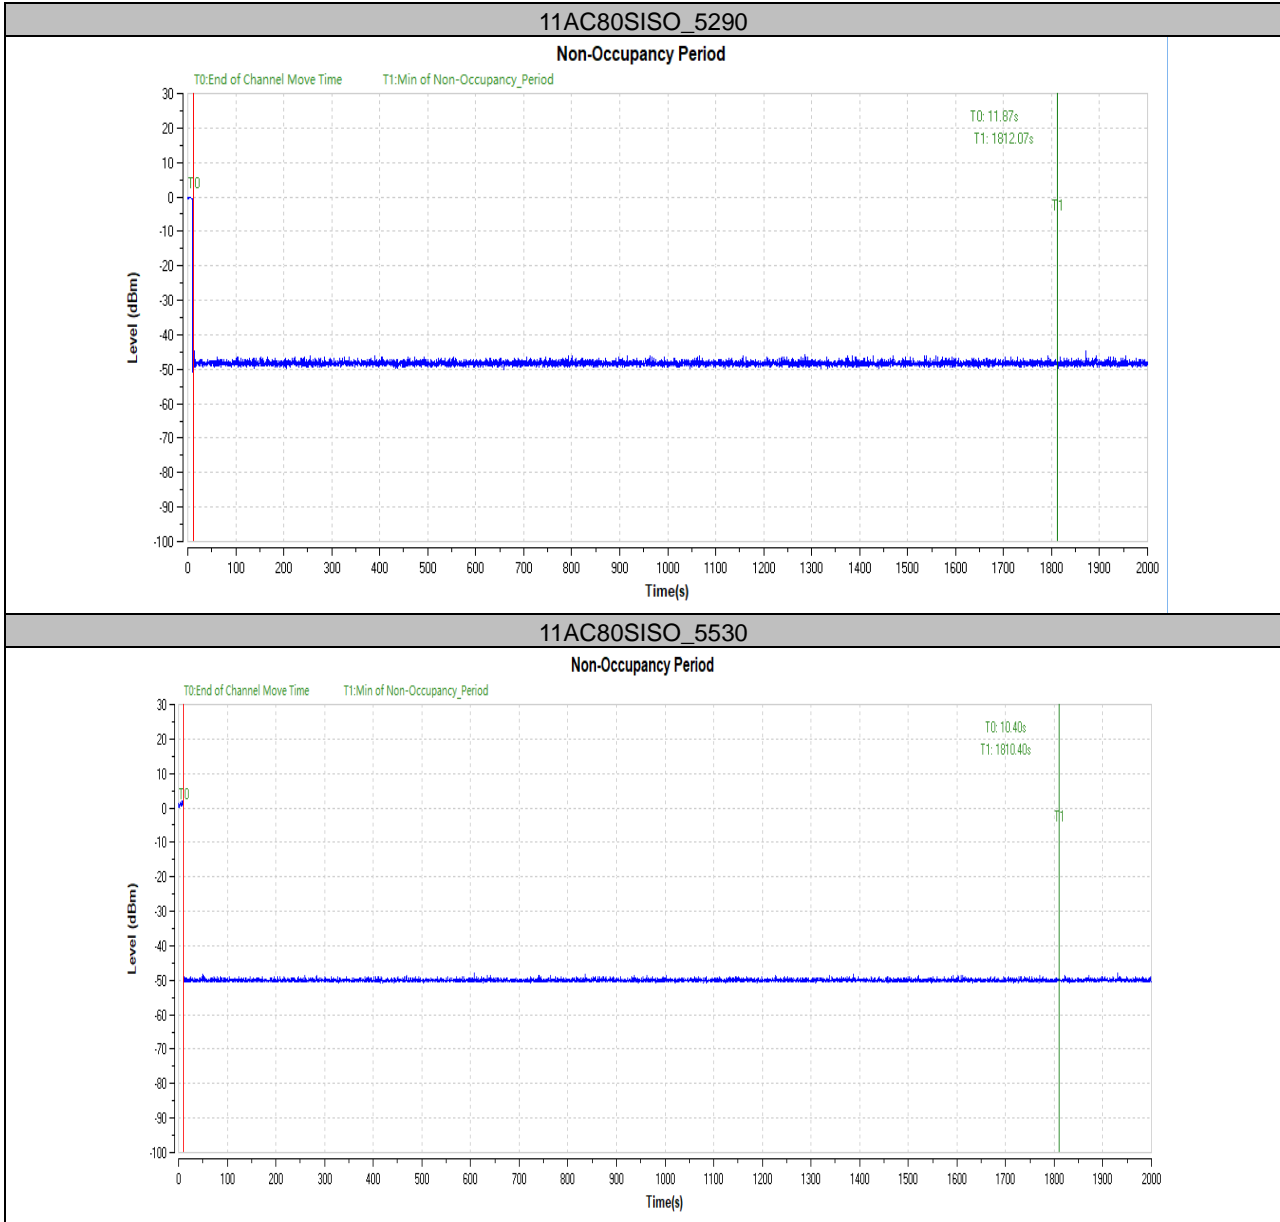

Reference No.: W7L-240507W001RF04

APPENDIX D:

DFS

DFS DETECTION THRESHOLDS TEST RESULT

TestMode	Freq(MHz)	Radar Type	Result	Limit[dbm]	Verdict
11AC80SISO	5290	Type0	-62.33	-62.00	PASS
	5530	Type0	-62.25	-62.00	PASS

Reference No.: W7L-240507W001RF04

TEST GRAPHS

Reference No.: W7L-240507W001RF04

CHANNEL MOVE TIME AND CHANNEL CLOSING TRANSMISSION TIME TEST RESULT

TestMode	Freq(MHz)	CCTT[ms]	Limit[ms]	CMT[ms]	Limit[ms]	Verdict
11AC80SISO	5290	200+7.8	200+60	472.9	10000	PASS
	5530	200+10.4	200+60	570.4	10000	PASS

Reference No.: W7L-240507W001RF04

TEST GRAPHS

Reference No.: W7L-240507W001RF04

NON-OCCUPANCY PERIOD TEST RESULT

TestMode	Freq(MHz)	Result	Limit[s]	Verdict
11AC80SISO	5290	see test graph	≥1800	PASS
	5530	see test graph	≥1800	PASS

Reference No.: W7L-240507W001RF04

TEST GRAPHS

---END---