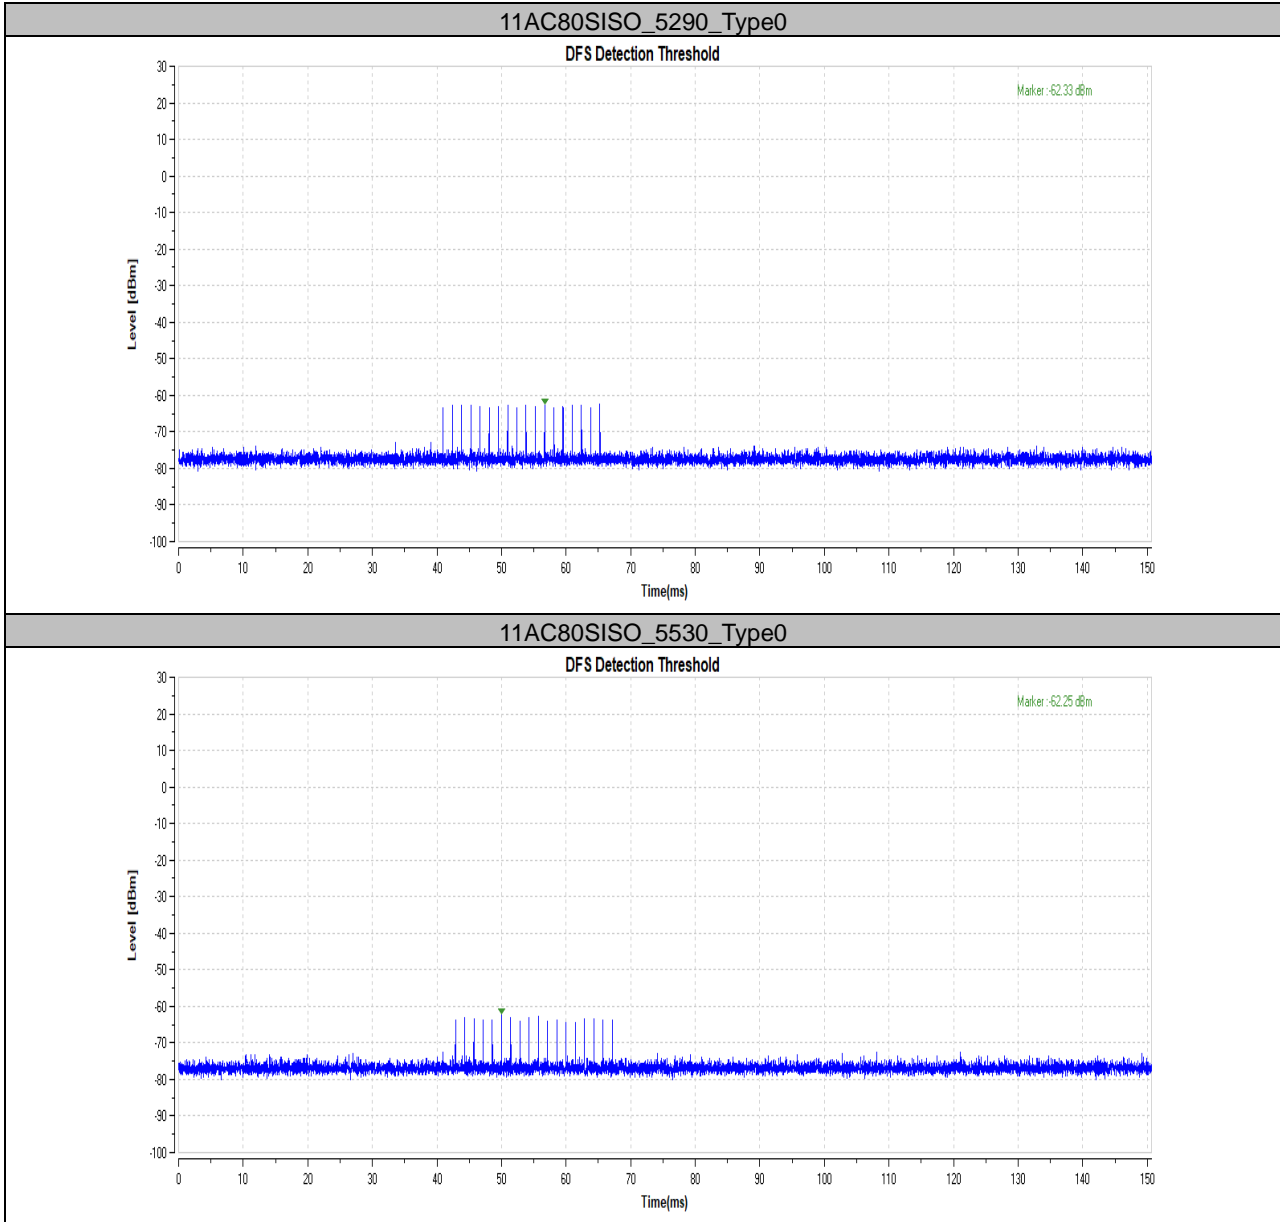

Reference No.: W7L-240507W001RF04

APPENDIX D:

DFS

DFS DETECTION THRESHOLDS TEST RESULT

TestMode	Freq(MHz)	Radar Type	Result	Limit[dbm]	Verdict
11AC80SISO	5290	Type0	-62.33	-62.00	PASS
	5530	Type0	-62.25	-62.00	PASS

Reference No.: W7L-240507W001RF04

TEST GRAPHS

Reference No.: W7L-240507W001RF04

CHANNEL MOVE TIME AND CHANNEL CLOSING TRANSMISSION TIME TEST RESULT

TestMode	Freq(MHz)	CCTT[ms]	Limit[ms]	CMT[ms]	Limit[ms]	Verdict
11AC80SISO	5290	200+7.8	200+60	472.9	10000	PASS
	5530	200+10.4	200+60	570.4	10000	PASS

Reference No.: W7L-240507W001RF04

TEST GRAPHS

Reference No.: W7L-240507W001RF04

NON-OCCUPANCY PERIOD TEST RESULT

TestMode	Freq(MHz)	Result	Limit[s]	Verdict
11AC80SISO	5290	see test graph	≥1800	PASS
	5530	see test graph	≥1800	PASS

Reference No.: W7L-240507W001RF04

TEST GRAPHS

---END---