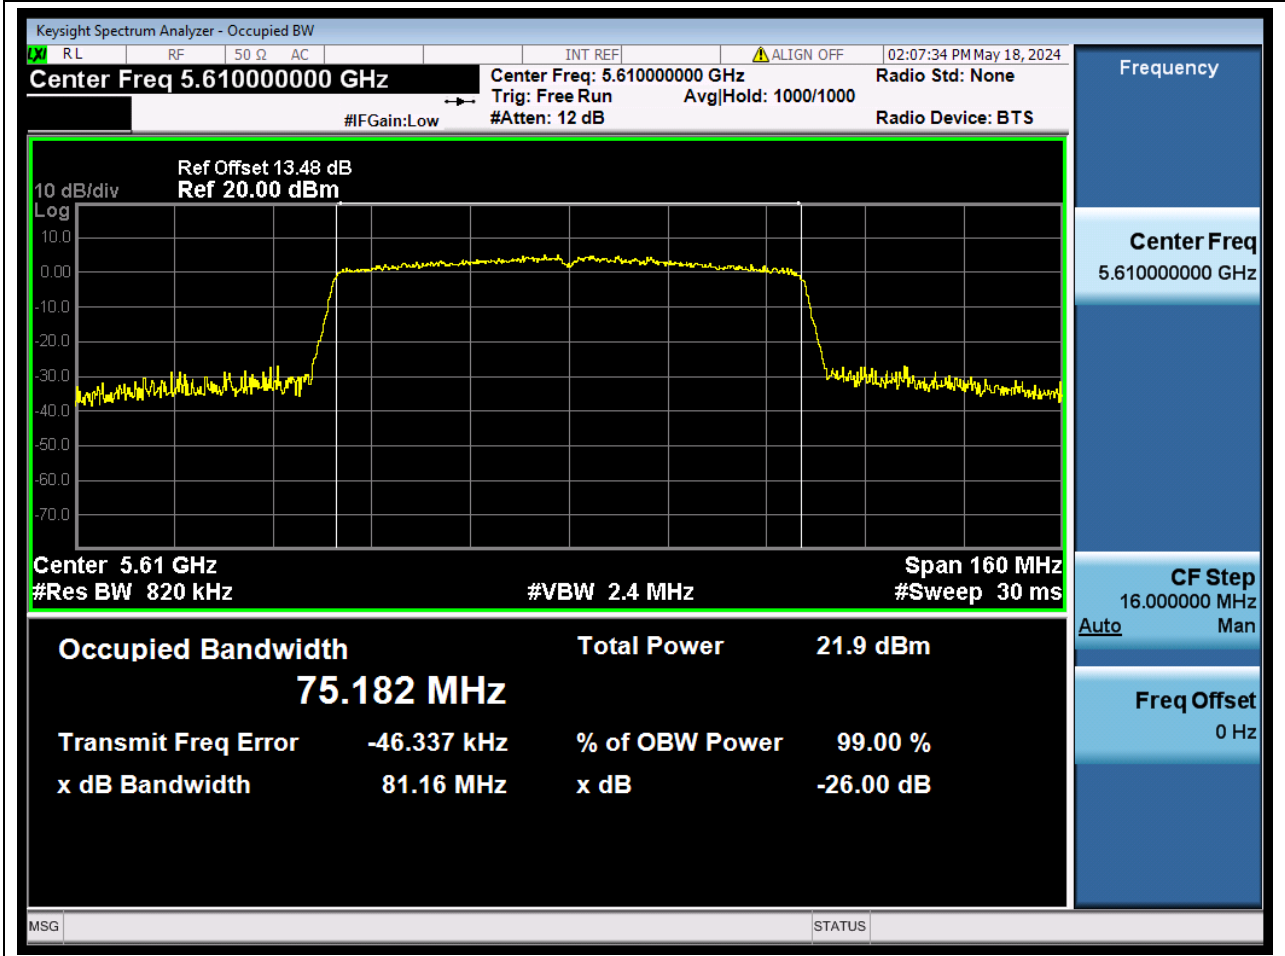

45. 802.11ac_80M_U-NII-2C_M

45.1. A.2-26dB Bandwidth(NTNV)

Center Frequency (MHz)	XdB Down	RBW (MHz)	Detector	Limit (MHz)	XdB BandWidth (MHz)	Verdict
5610	26	0.82	Peak	0	81.16117	N/A