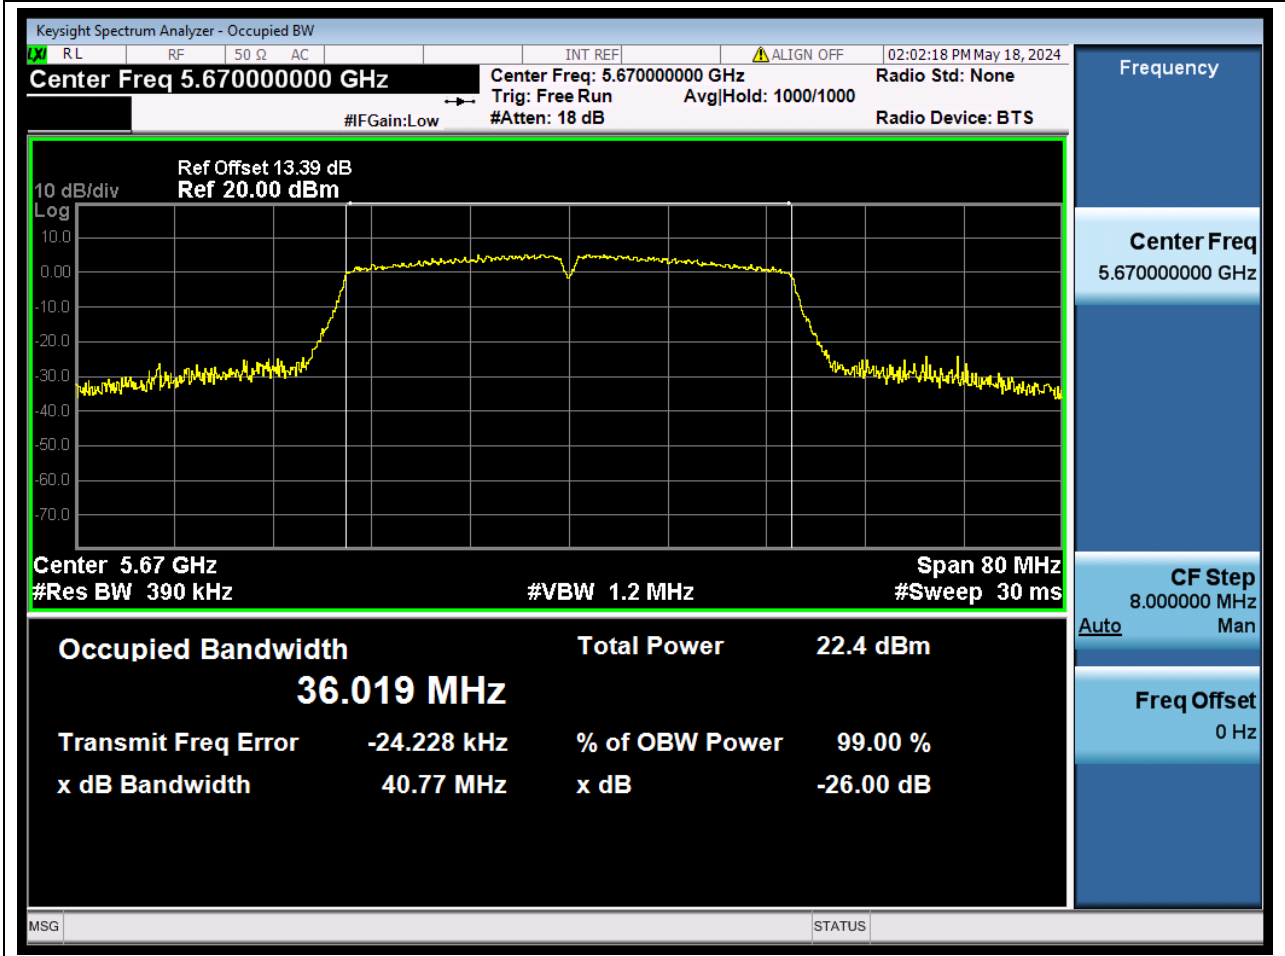

43. 802.11ac_40M_U-NII-2C_H

43.1. A.2-26dB Bandwidth(NTNV)

Center Frequency (MHz)	XdB Down	RBW (MHz)	Detector	Limit (MHz)	XdB BandWidth (MHz)	Verdict
5670	26	0.39	Peak	0	40.766981	N/A