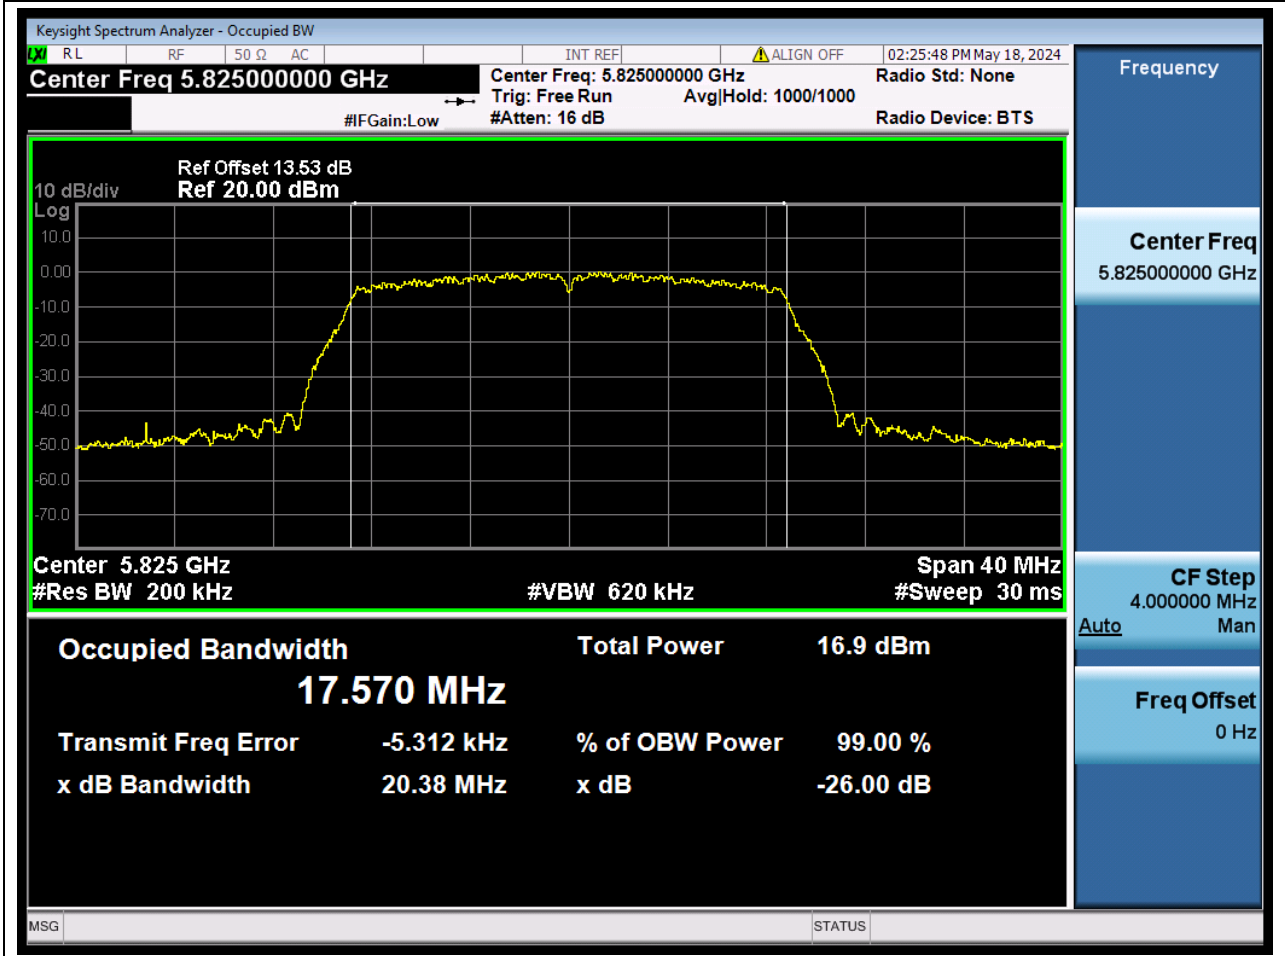

51. 802.11n_20M_U-NII-3_H

51.1. A.2-26dB Bandwidth(NTNV)

Center Frequency (MHz)	XdB Down	RBW (MHz)	Detector	Limit (MHz)	XdB BandWidth (MHz)	Verdict
5825	26	0.2	Peak	0	20.381625	N/A