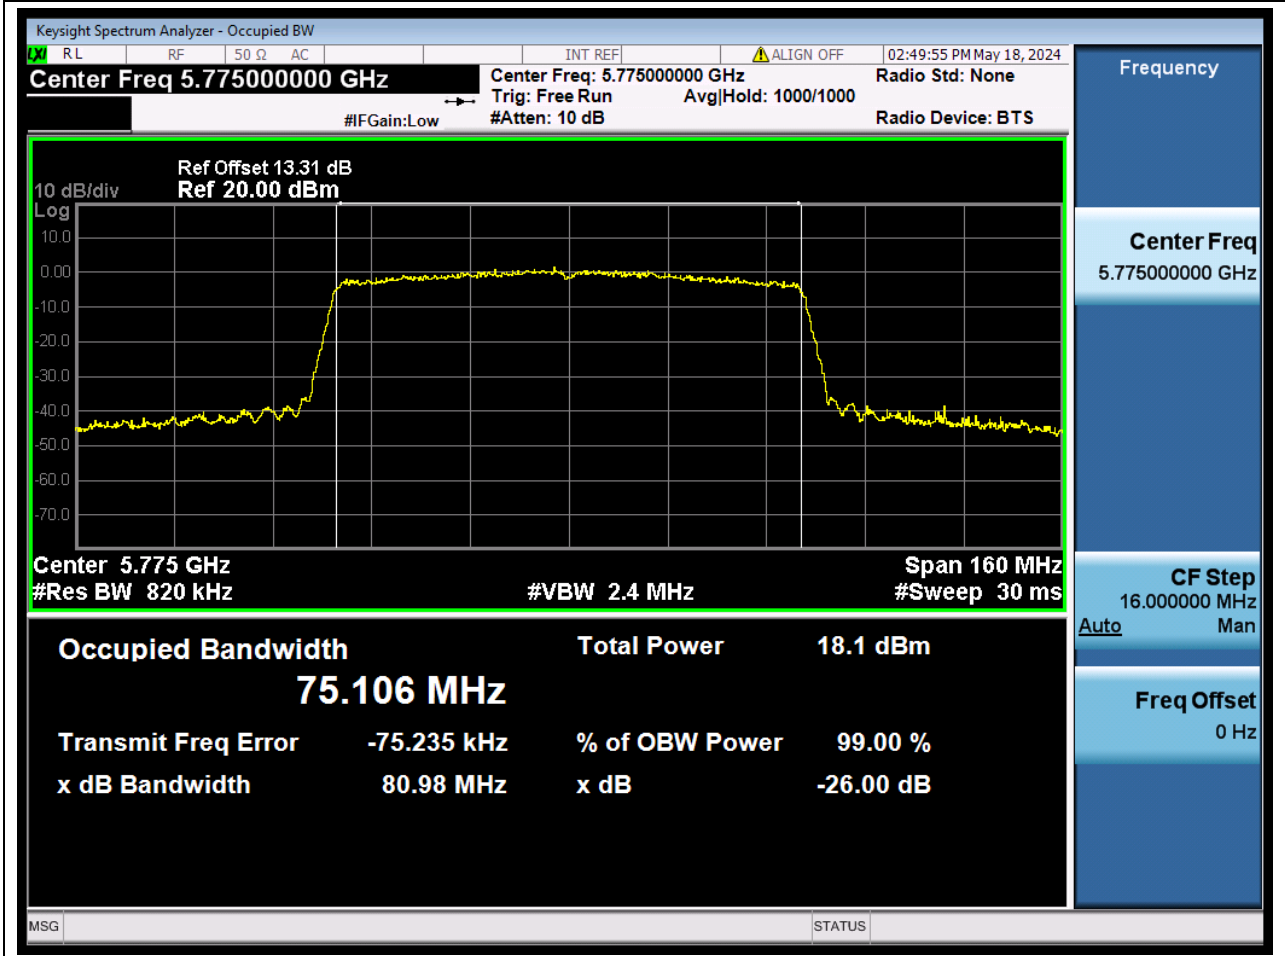

59. 802.11ac_80M_U-NII-3_M

59.1. A.2-26dB Bandwidth(NTNV)

Center Frequency (MHz)	XdB Down	RBW (MHz)	Detector	Limit (MHz)	XdB BandWidth (MHz)	Verdict
5775	26	0.82	Peak	0	80.978668	N/A