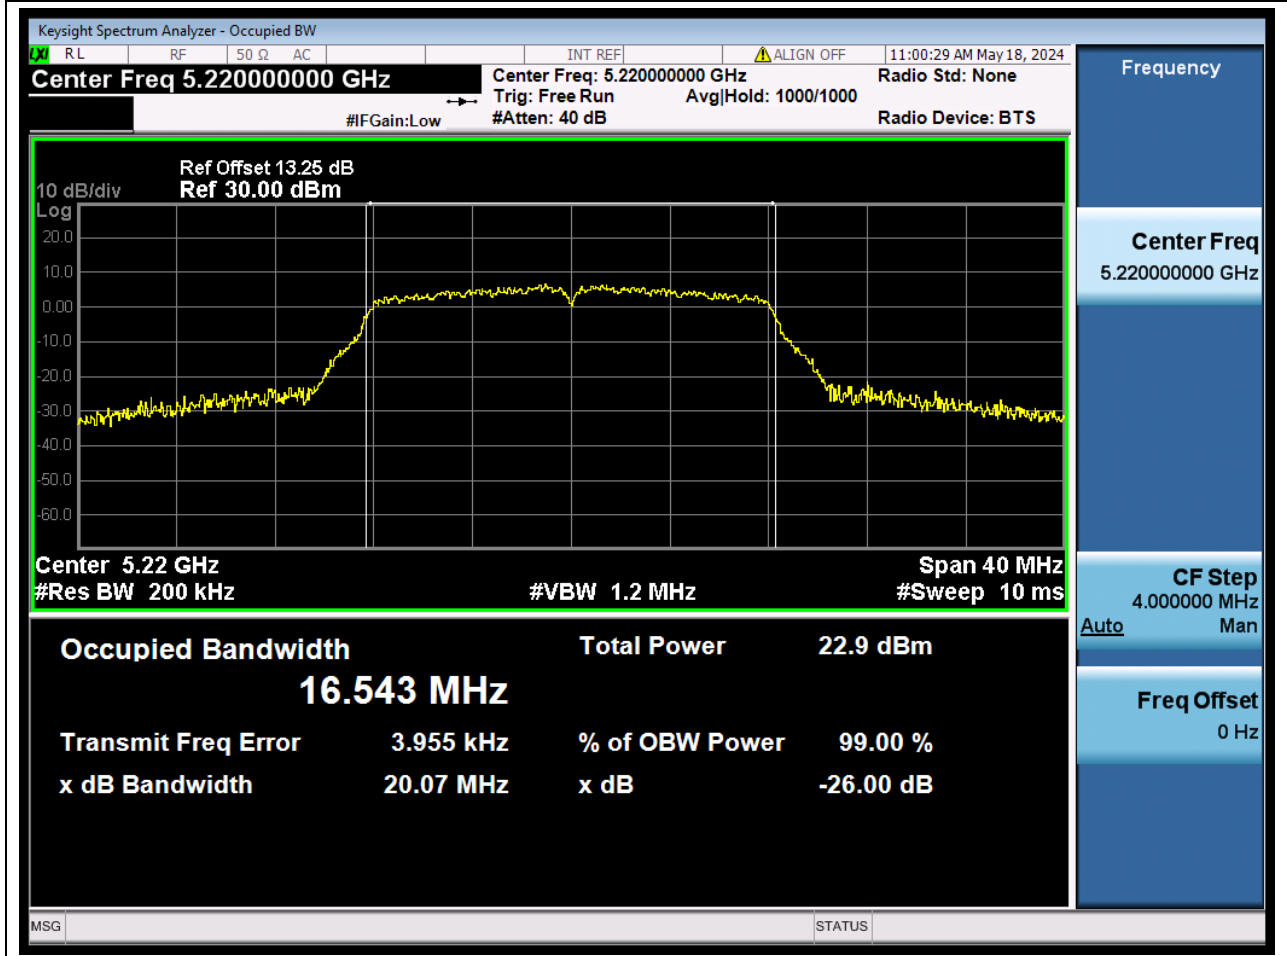

2. 802.11a_20M_U-NII-1_M

2.1. A.2.2-99% Bandwidth(NTNV)

Center Frequency (MHz)	OBW Power (%)	RBW (MHz)	Detector	Limit (MHz)	OBW (MHz)	Verdict
5220	99	0.2	Peak	0	16.542622	N/A