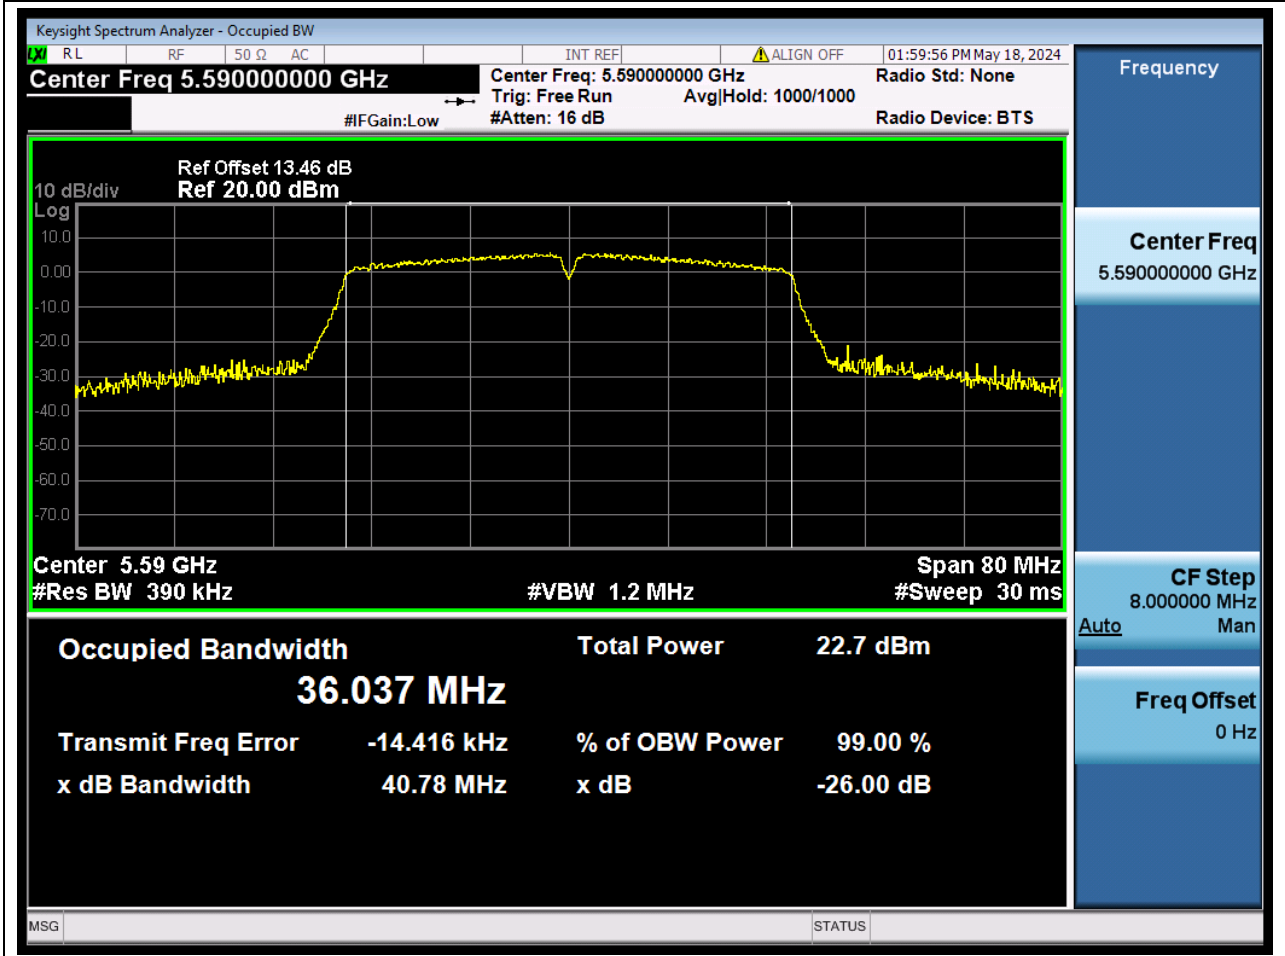

42. 802.11ac_40M_U-NII-2C_M

42.1. A.2-26dB Bandwidth(NTNV)

Center Frequency (MHz)	XdB Down	RBW (MHz)	Detector	Limit (MHz)	XdB BandWidth (MHz)	Verdict
5590	26	0.39	Peak	0	40.777168	N/A