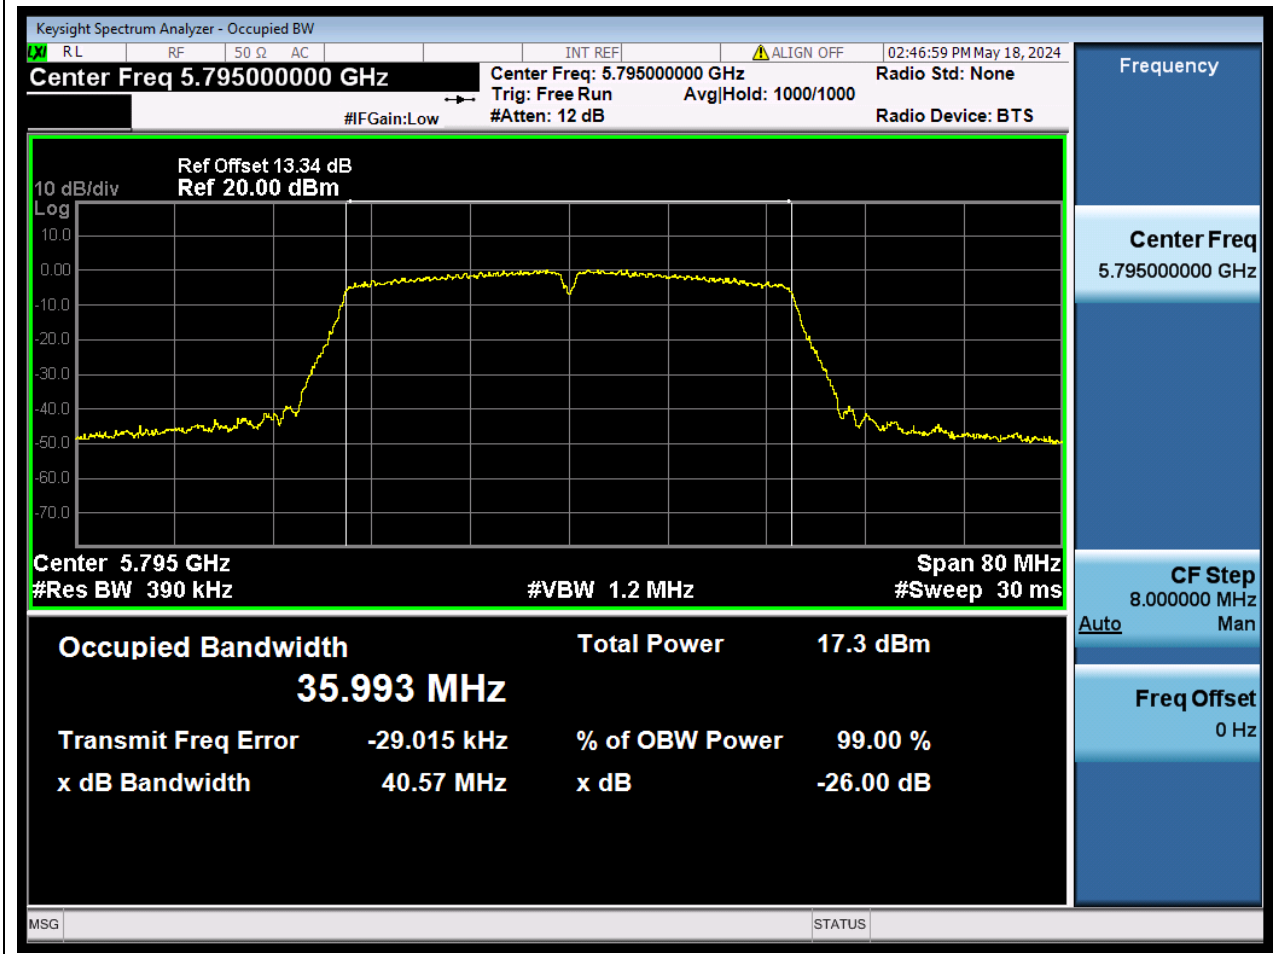

58. 802.11ac_40M_U-NII-3_H

58.1. A.2-26dB Bandwidth(NTNV)

Center Frequency (MHz)	XdB Down	RBW (MHz)	Detector	Limit (MHz)	XdB BandWidth (MHz)	Verdict
5795	26	0.39	Peak	0	40.567229	N/A