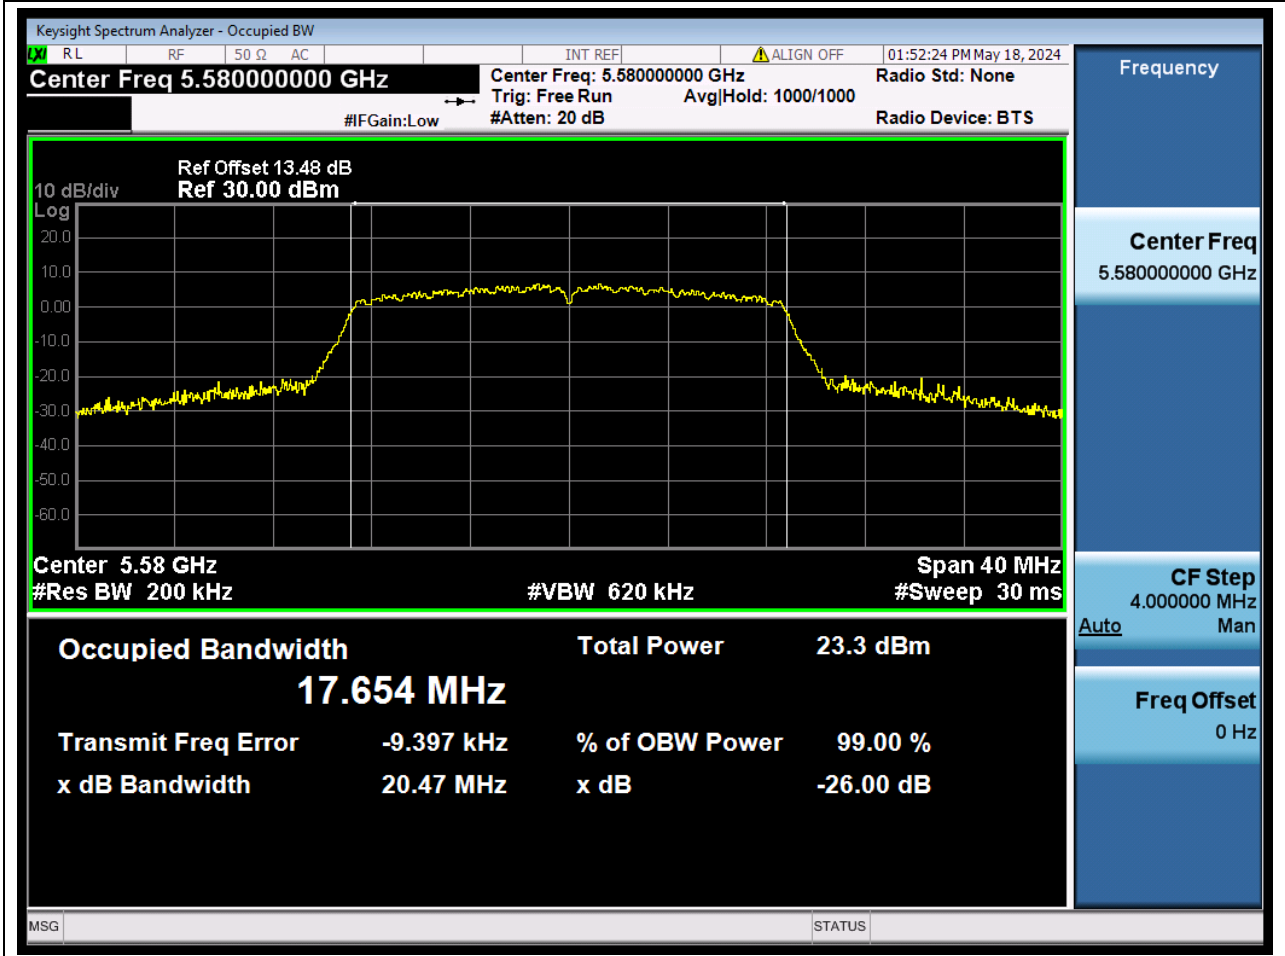

39. 802.11ac_20M_U-NII-2C_M

39.1. A.2-26dB Bandwidth(NTNV)

Center Frequency (MHz)	XdB Down	RBW (MHz)	Detector	Limit (MHz)	XdB BandWidth (MHz)	Verdict
5580	26	0.2	Peak	0	20.474172	N/A