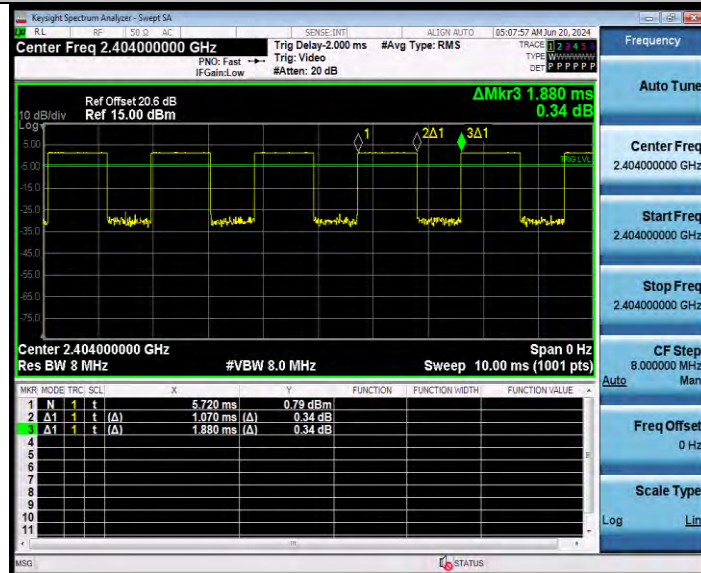

TEST GRAPHS

BLE_1M_Ant1_2402

BLE_1M_Ant1_2440

BLE_1M_Ant1_2480

BUREAU VERITAS

Test Report No.: W7L-P24050014RF02

BLE_2M_Ant1_2404

BLE_2M_Ant1_2440