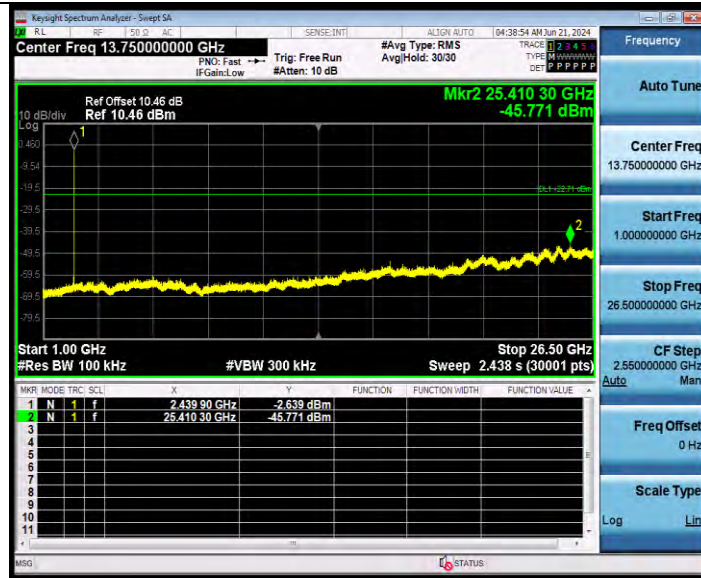

**BUREAU
VERITAS**

Test Report No.: W7L-P24050014RF02

BLE_2M_Ant1_2478_0~Reference