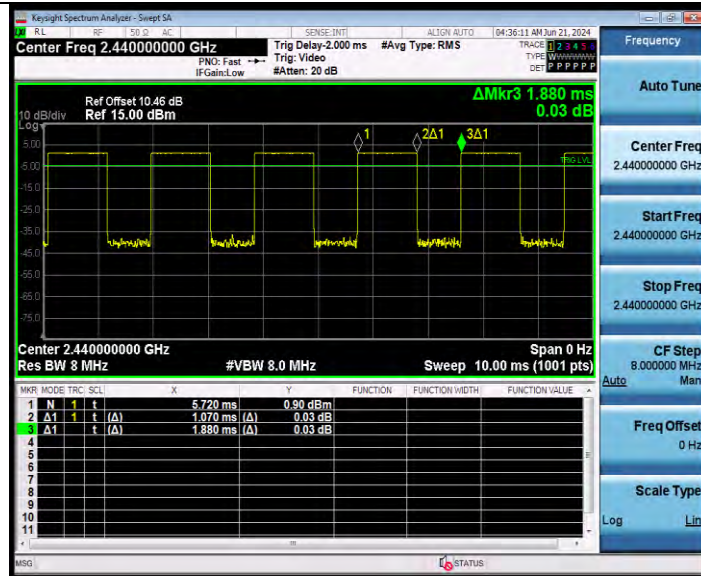

BUREAU VERITAS

Test Report No.: W7L-P24050014RF02

BLE_2M_Ant1_2478