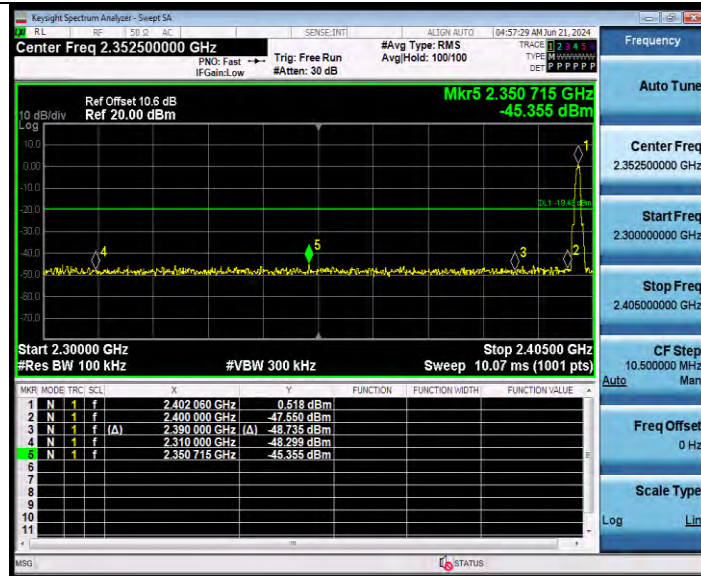

**BUREAU
VERITAS**

Test Report No.: W7L-P24050014RF02

BLE_500K_Ant1_High_2480