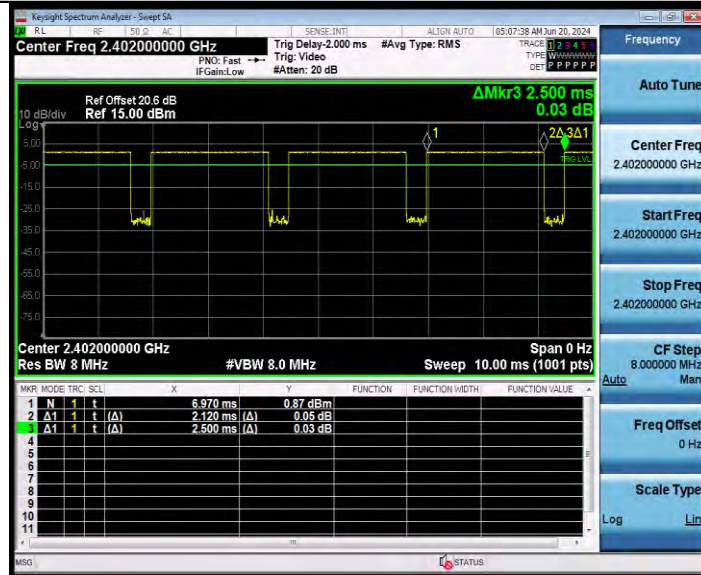

TEST GRAPHS

BLE_1M_Ant1_2402

BLE_1M_Ant1_2440

BLE_1M_Ant1_2480

BUREAU VERITAS

Test Report No.: W7L-P24050014RF02

BLE_2M_Ant1_2404

BLE_2M_Ant1_2440