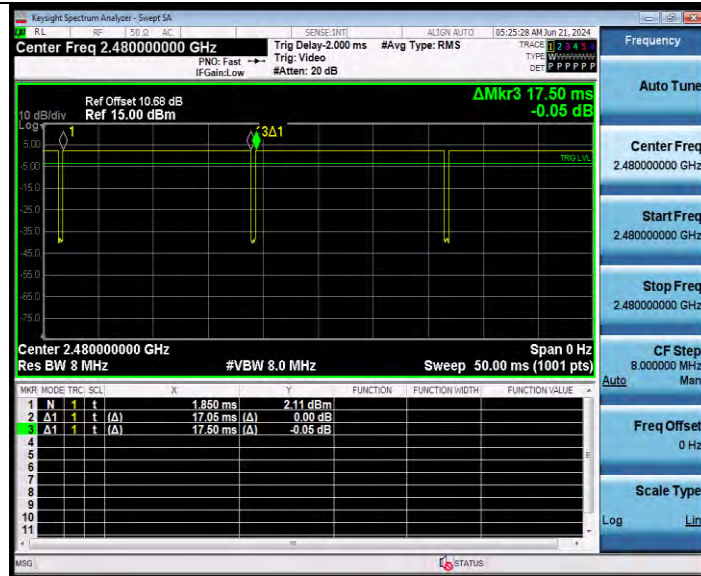

BUREAU VERITAS

Test Report No.: W7L-P24050014RF02

BLE_500K_Ant1_2402