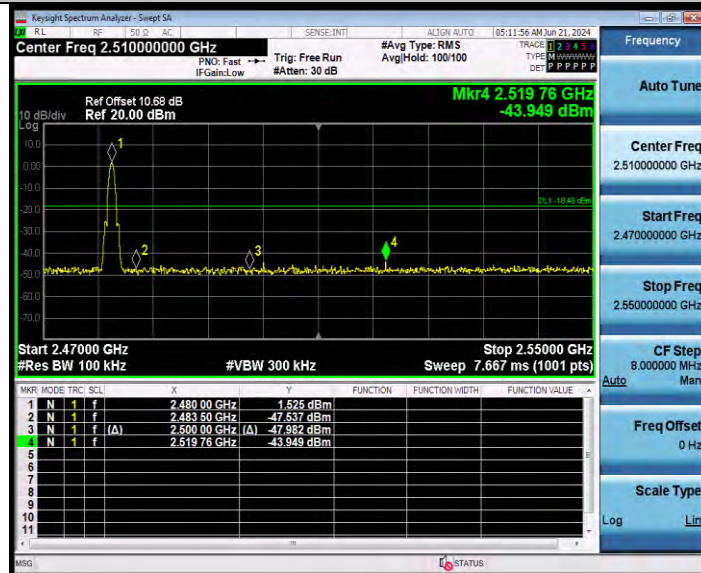

**BUREAU
VERITAS**

Test Report No.: W7L-P24050014RF02

BLE_500K_Ant1_High_2480

BV 7Layers Communications Technology
(Shenzhen) Co., Ltd

Room B37, Warehouse A5, No.3 Chiwan 4th Road,
Zhaoshang Street, Nanshan District Shenzhen,
Guangdong, People's Republic of China