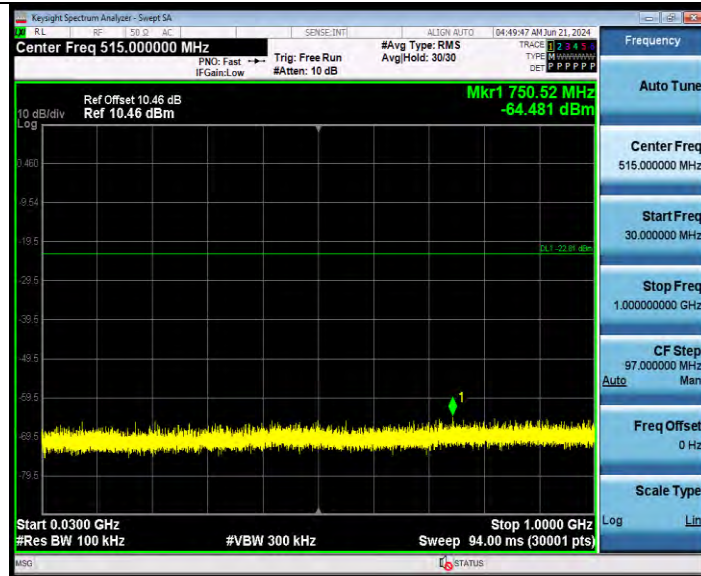

**BUREAU
VERITAS**

Test Report No.: W7L-P24050014RF02

BLE_125K_Ant1_2440_1000~26500