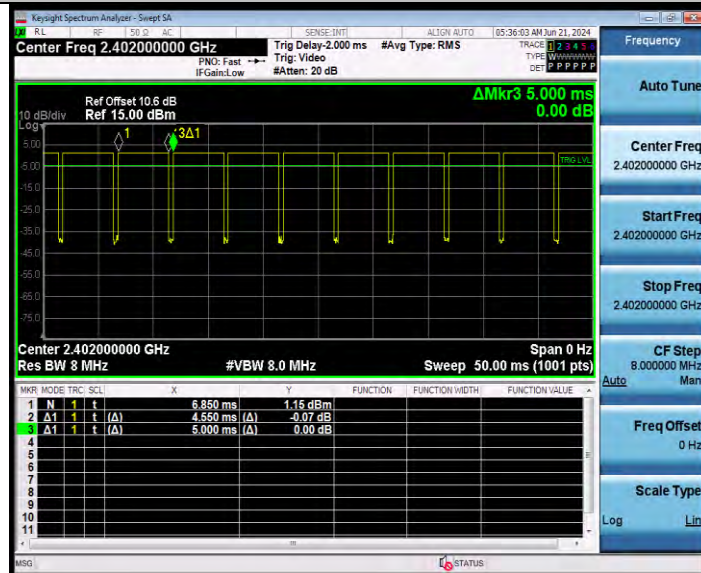

BLE_500K_Ant1_2440

BV 7Layers Communications Technology (Shenzhen) Co., Ltd

Room B37, Warehouse A5, No.3 Chiwan 4th Road, Zhaoshang Street, Nanshan District Shenzhen, Guangdong, People's Republic of China

Tel: +86 755 8869 6566
Fax: +86 755 8869 6577
Email: customerservice.sw@bureauveritas.com