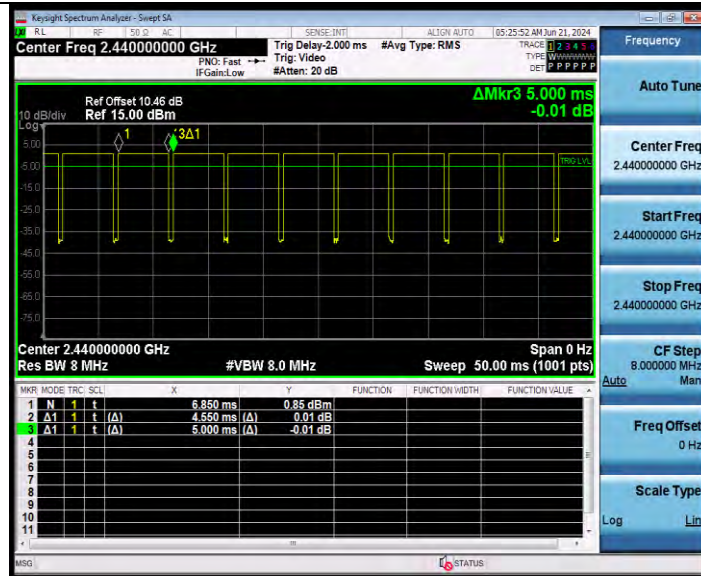

BUREAU VERITAS

Test Report No.: W7L-P24050014RF02

BLE_500K_Ant1_2480