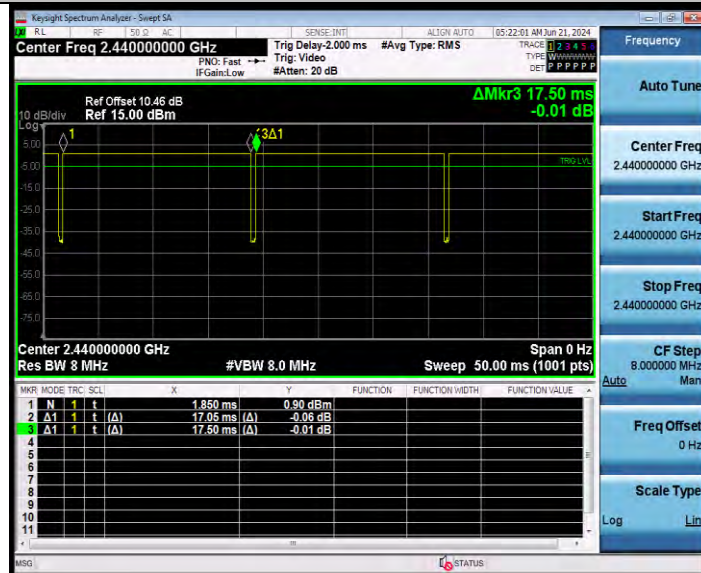

BLE_125K_Ant1_2480