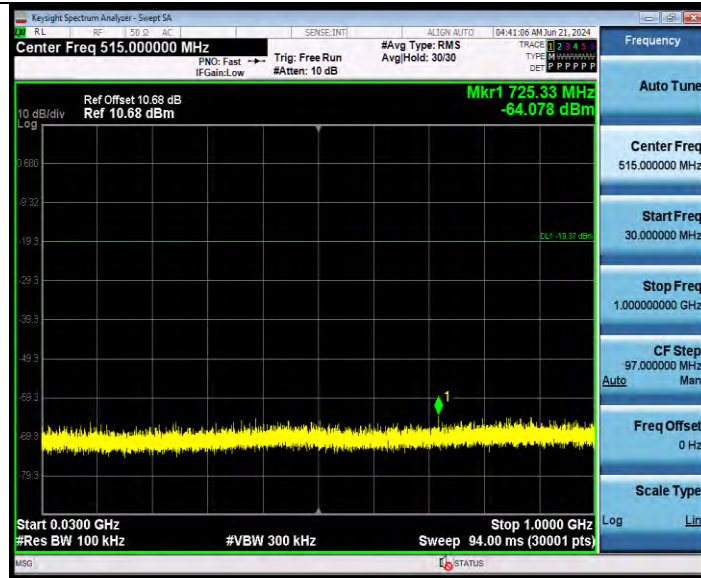

**BUREAU
VERITAS**

Test Report No.: W7L-P24050014RF02

BLE_2M_Ant1_2478_1000~26500