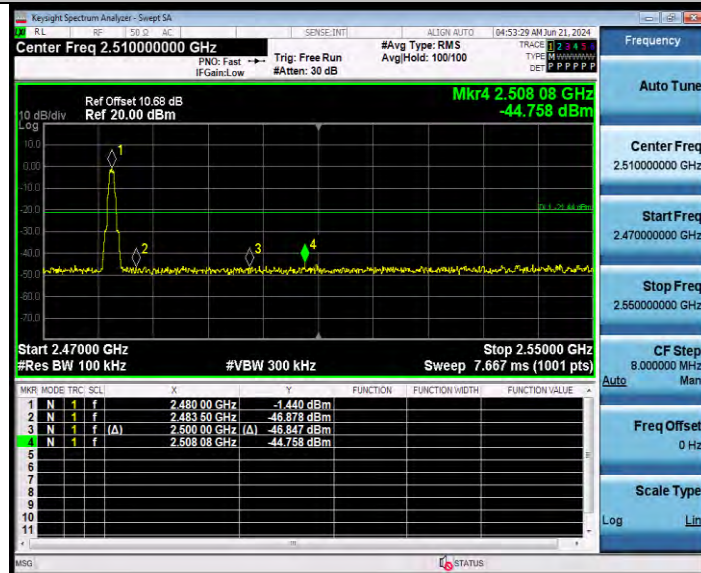

BLE_500K_Ant1_Low_2402

BV 7Layers Communications Technology
(Shenzhen) Co., Ltd

Room B37, Warehouse A5, No.3 Chiwan 4th Road,
Zhaoshang Street, Nanshan District Shenzhen,
Guangdong, People's Republic of China

Tel: +86 755 8869 6566
Fax: +86 755 8869 6577
Email: customerservice.sw@bureauveritas.com