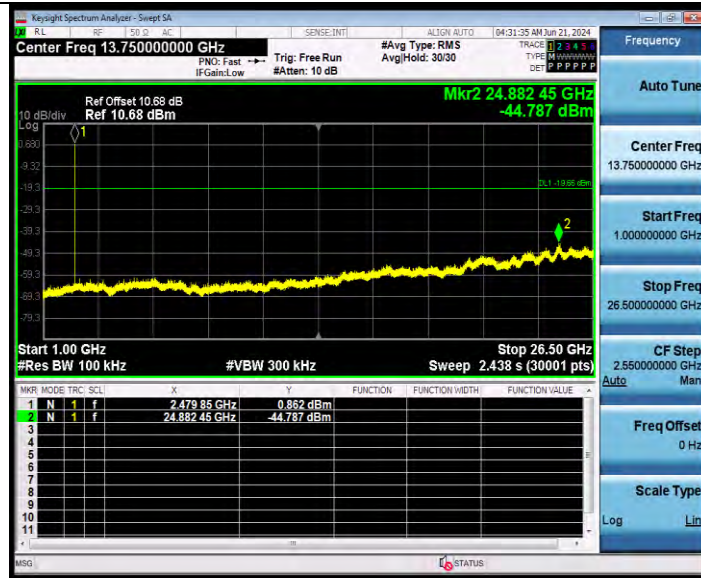

**BUREAU
VERITAS**

Test Report No.: W7L-P24050014RF02

BLE_1M_Ant1_2480_30~1000

BLE_1M_Ant1_2480_1000~26500

**BUREAU
VERITAS**

Test Report No.: W7L-P24050014RF02

BLE_2M_Ant1_2404_0~Reference

BLE_2M_Ant1_2404_30~1000