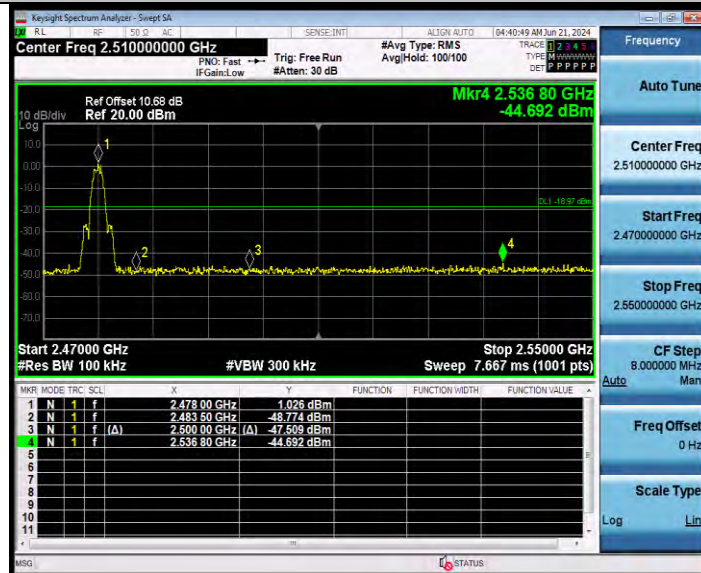

BUREAU VERITAS

Test Report No.: W7L-P24050014RF02

BLE_2M_Ant1_High_2478

BLE_125K_Ant1_Low_2402

BV 7Layers Communications Technology (Shenzhen) Co., Ltd

Room B37, Warehouse A5, No.3 Chiwan 4th Road, Zhaoshang Street, Nanshan District Shenzhen, Guangdong, People's Republic of China