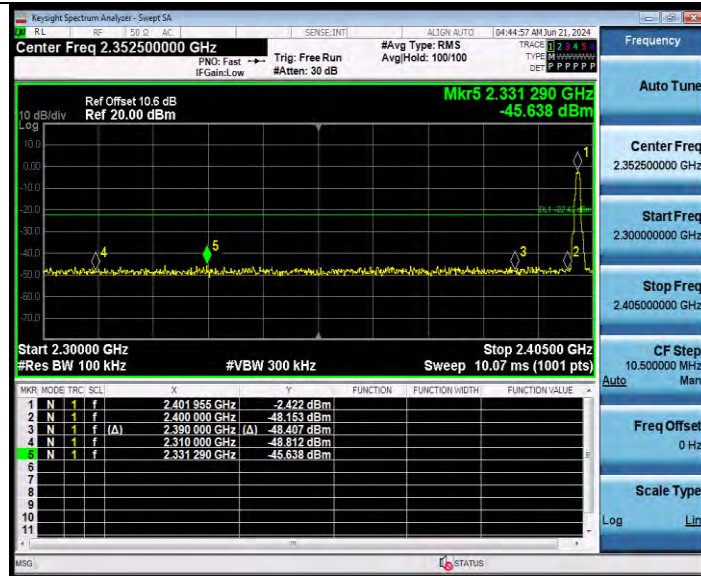

**BUREAU
VERITAS**

Test Report No.: W7L-P24050014RF02

BLE_125K_Ant1_High_2480