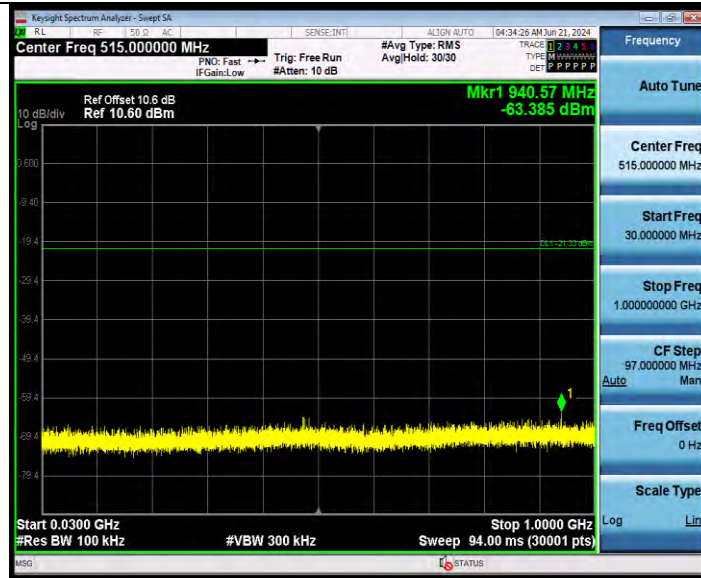

**BUREAU
VERITAS**

Test Report No.: W7L-P24050014RF02

BLE_2M_Ant1_2404_1000~26500

BLE_2M_Ant1_2440_0~Reference

BUREAU VERITAS

Test Report No.: W7L-P24050014RF02

BLE_2M_Ant1_2440_30~1000

BLE_2M_Ant1_2440_1000~26500