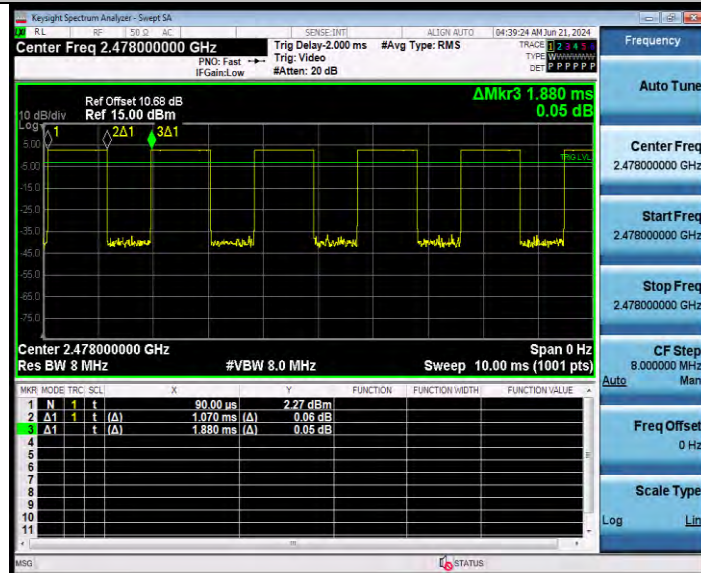

BLE_125K_Ant1_2402

BV 7Layers Communications Technology (Shenzhen) Co., Ltd

Room B37, Warehouse A5, No.3 Chiwan 4th Road, Zhaoshang Street, Nanshan District Shenzhen, Guangdong, People's Republic of China

Tel: +86 755 8869 6566
Fax: +86 755 8869 6577
Email: customerservice.sw@bureauveritas.com