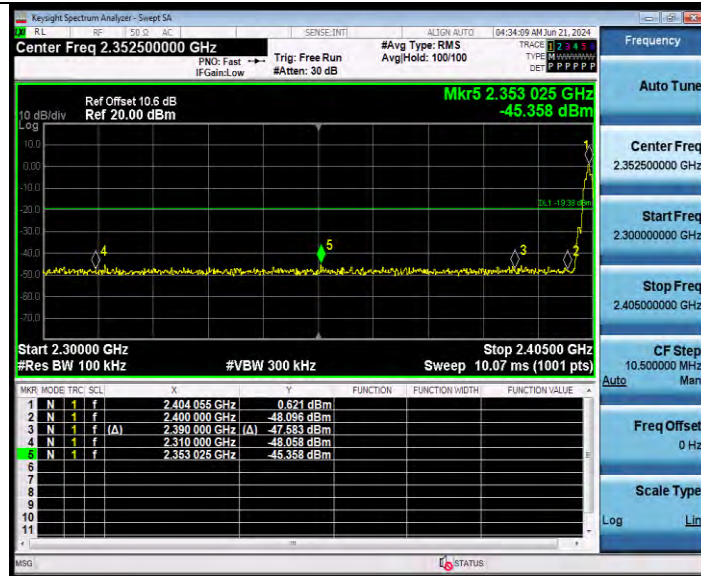

BUREAU VERITAS

Test Report No.: W7L-P24050014RF02

BLE_2M_Ant1_High_2478

BLE_125K_Ant1_Low_2402

BV 7Layers Communications Technology (Shenzhen) Co., Ltd

Room B37, Warehouse A5, No.3 Chiwan 4th Road, Zhaoshang Street, Nanshan District Shenzhen, Guangdong, People's Republic of China