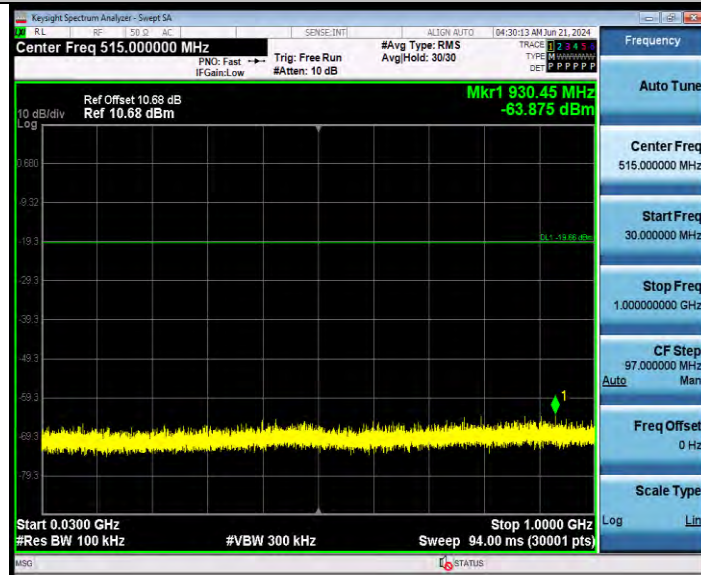

**BUREAU
VERITAS**

Test Report No.: W7L-P24050014RF02

BLE_1M_Ant1_2480_30~1000

BLE_1M_Ant1_2480_1000~26500

**BUREAU
VERITAS**

Test Report No.: W7L-P24050014RF02

BLE_2M_Ant1_2404_0~Reference

BLE_2M_Ant1_2404_30~1000