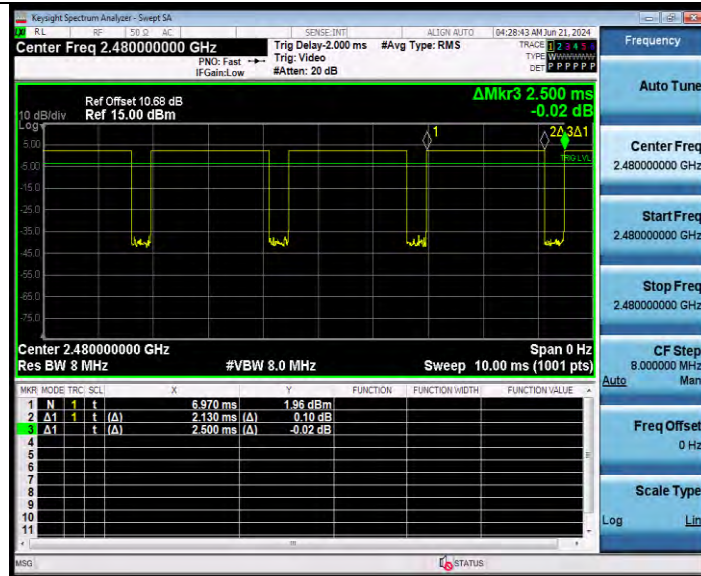

TEST GRAPHS

BLE_1M_Ant1_2402

BLE_1M_Ant1_2440

BLE_1M_Ant1_2480

BUREAU VERITAS

Test Report No.: W7L-P24050014RF02

BLE_2M_Ant1_2404

BLE_2M_Ant1_2440