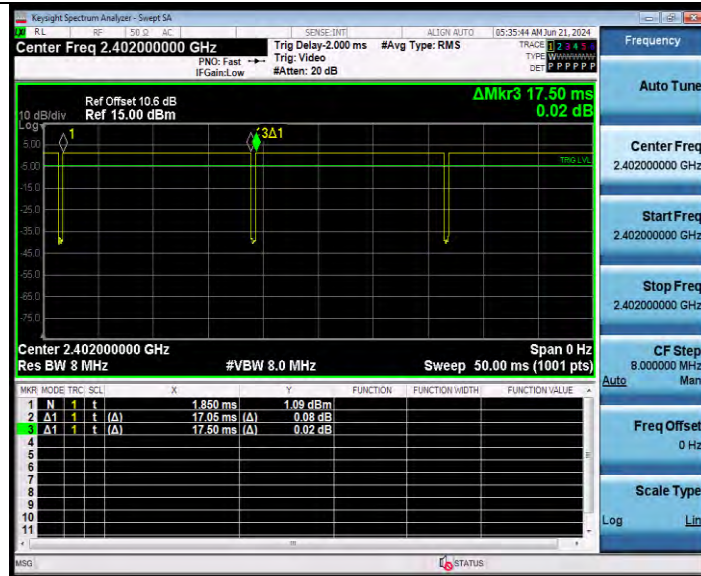

BUREAU VERITAS

Test Report No.: W7L-P24050014RF02

BLE_125K_Ant1_2440