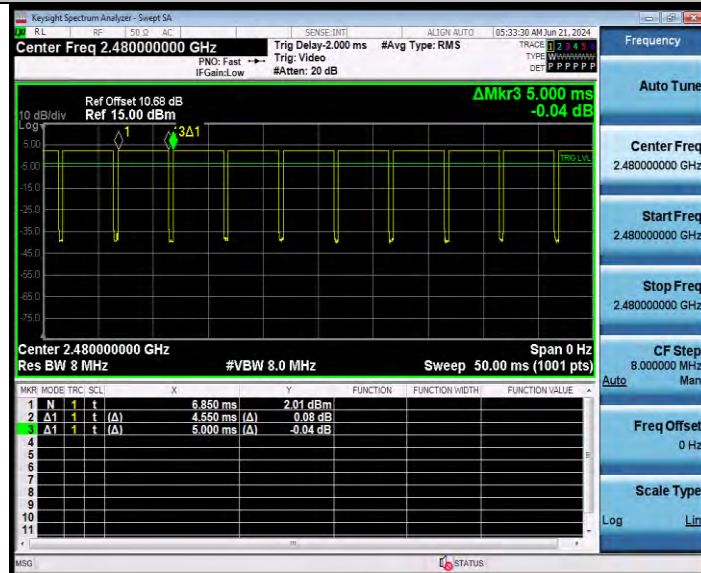

BUREAU VERITAS

Test Report No.: W7L-P24050014RF02

---END---