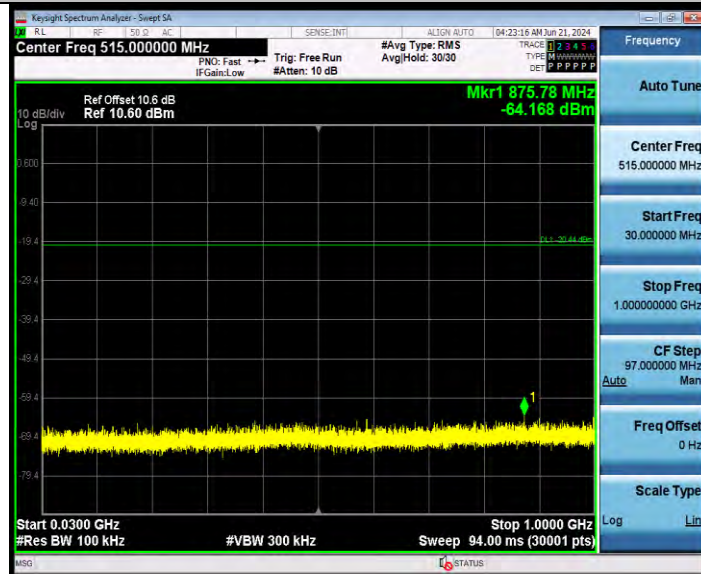

BUREAU VERITAS

Test Report No.: W7L-P24050014RF02

TEST GRAPHS

BLE_1M_Ant1_2402_0~Reference

BLE_1M_Ant1_2402_30~1000

BLE_1M_Ant1_2402_1000~26500

BUREAU VERITAS

Test Report No.: W7L-P24050014RF02