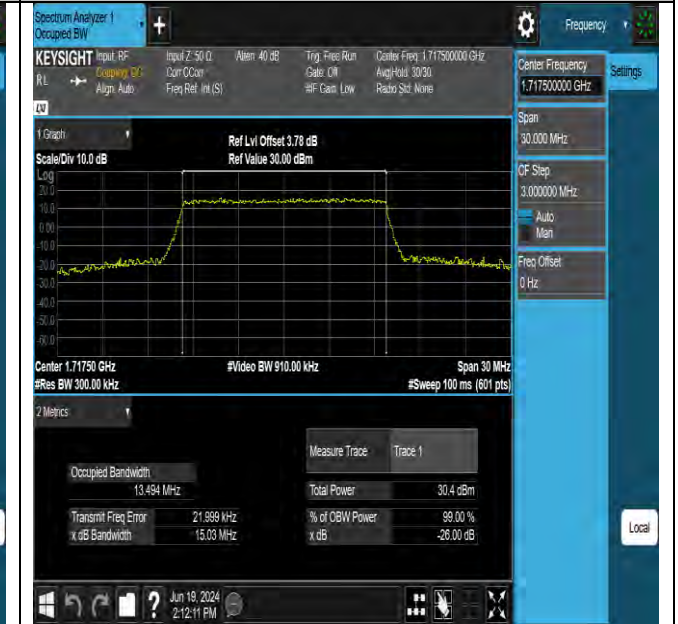

Test Report No.: W7L-P24050014RF08

Band66-15MHz-QPSK-132047-75RB#0-PASS

Band66-15MHz-QPSK-132322-75RB#0-PASS

Band66-15MHz-QPSK-132597-75RB#0-PASS

Band66-15MHz-16QAM-132047-75RB#0-PASS

BUREAU VERITAS

Test Report No.: W7L-P24050014RF08