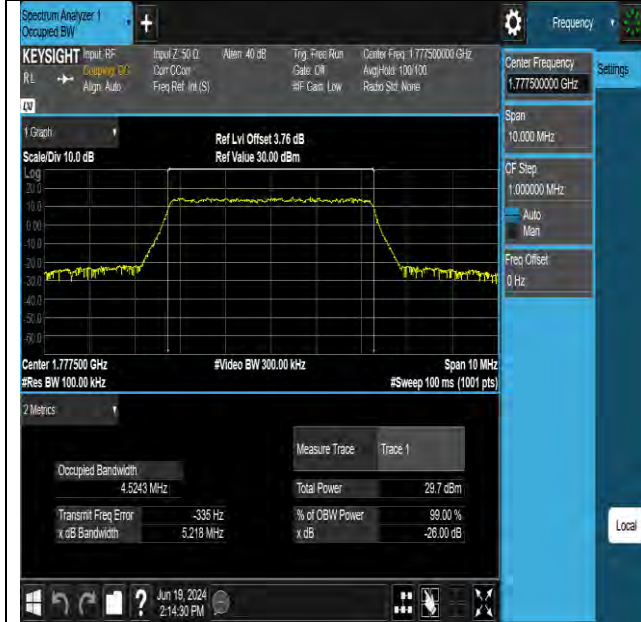

BUREAU VERITAS

Test Report No.: W7L-P24050014RF08

BUREAU VERITAS

Test Report No.: W7L-P24050014RF08

Band66-5MHz-QPSK-131997-25RB#0-PASS

Band66-5MHz-QPSK-132322-25RB#0-PASS

Band66-5MHz-QPSK-132647-25RB#0-PASS