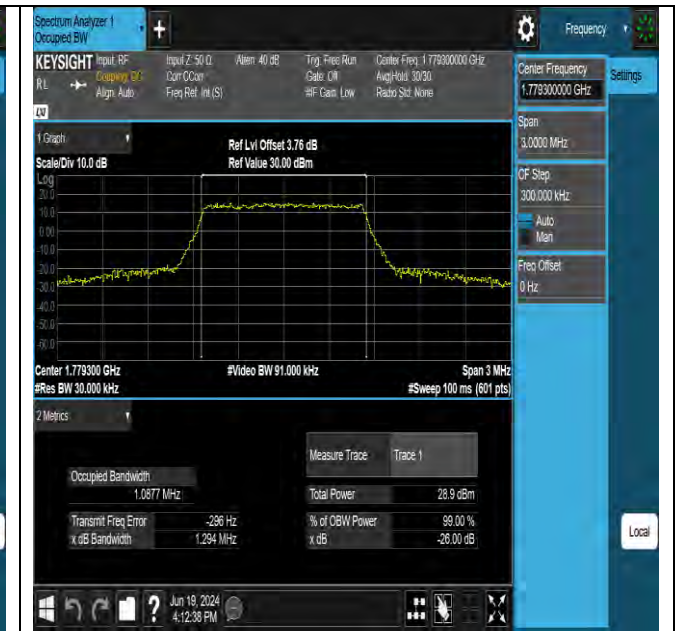

Test Graphs

BUREAU VERITAS

Test Report No.: W7L-P24050014RF08

Band66-1.4MHz-16QAM-132322-6RB#0-PASS

Band66-1.4MHz-16QAM-132665-6RB#0-PASS

Band66-3MHz-QPSK-131987-15RB#0-PASS

Band66-3MHz-QPSK-132322-15RB#0-PASS