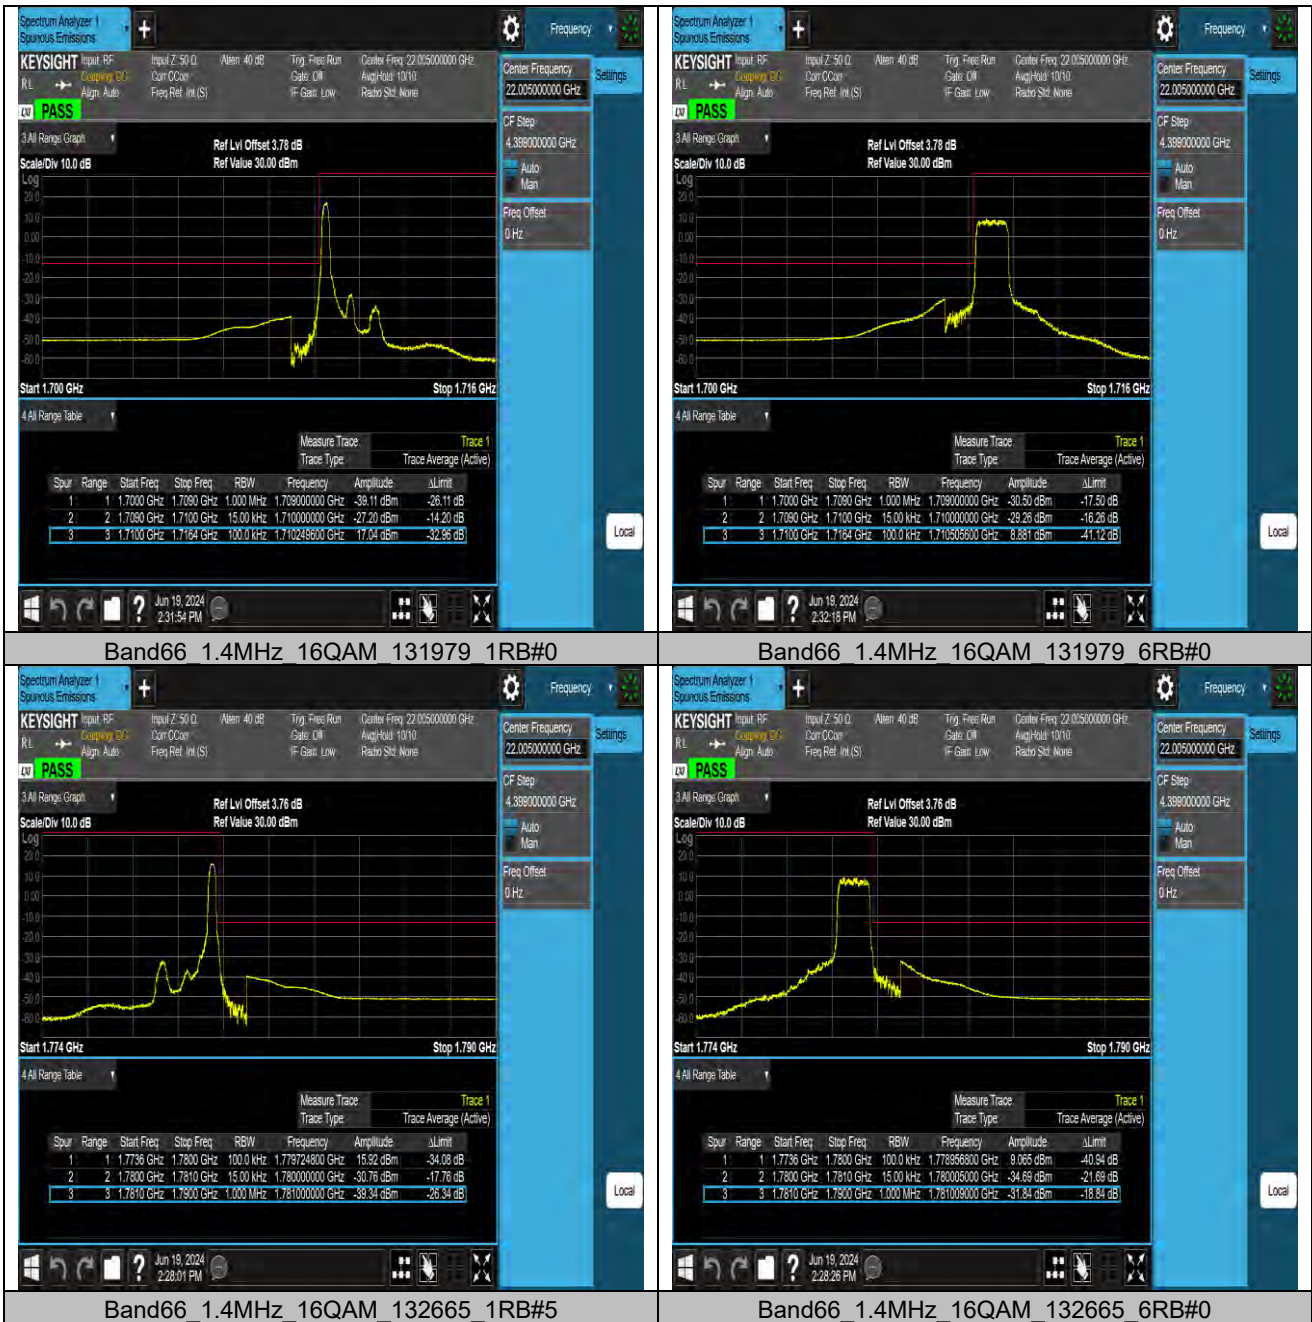

Test Report No.: W7L-P24050014RF08