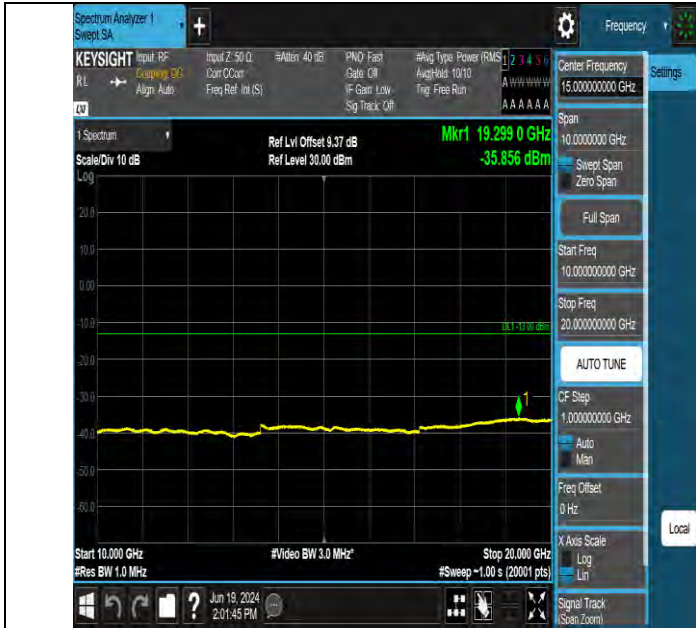

Test Report No.: W7L-P24050014RF08

Band66 1.4MHz QPSK 132665 1RB#0 1000~20000 1000~20000