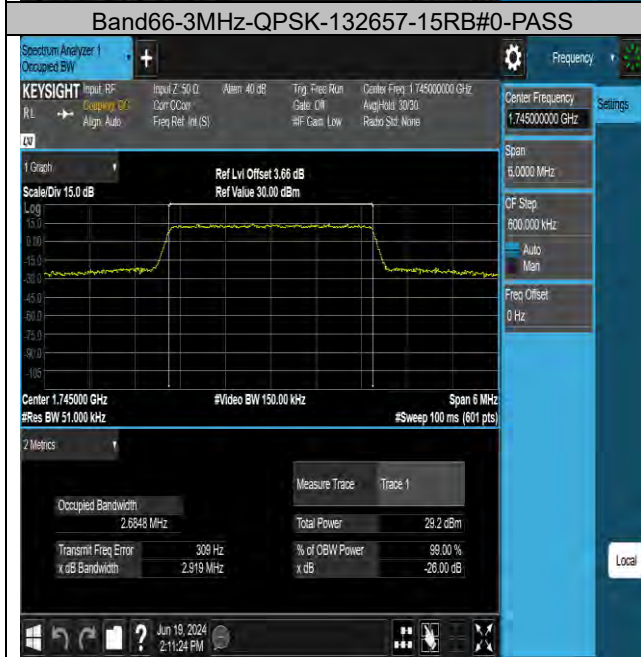

BUREAU VERITAS

Test Report No.: W7L-P24050014RF08