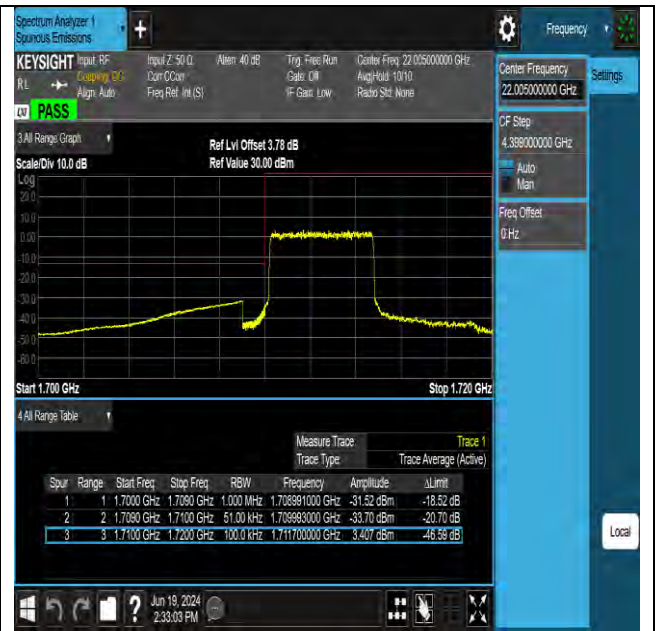

Band66 3MHz 16QAM 131987 1RB#0

Band66 3MHz 16QAM 131987 15RB#0

Band66 3MHz 16QAM 132657 1RB#14

Band66 3MHz 16QAM 132657 15RB#0

Test Report No.: W7L-P24050014RF08

Band66 5MHz QPSK 131997 1RB#0

Band66 5MHz QPSK 131997 25RB#0