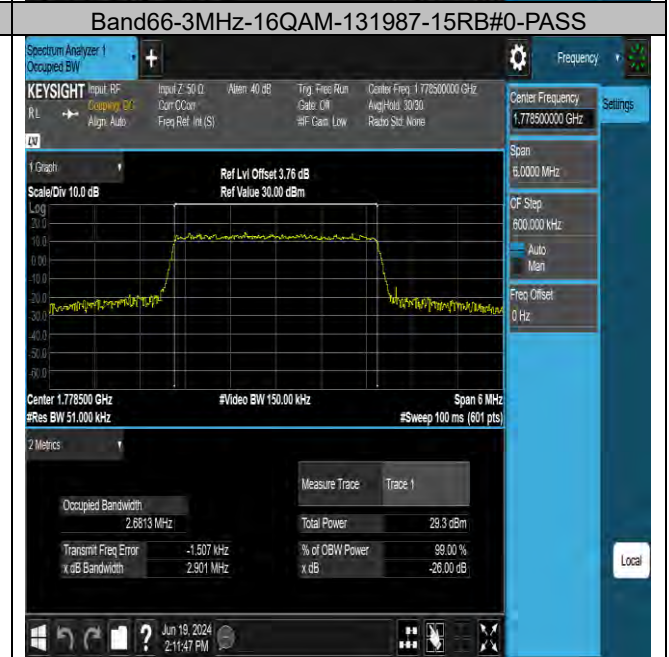

BUREAU VERITAS

Test Report No.: W7L-P24050014RF08