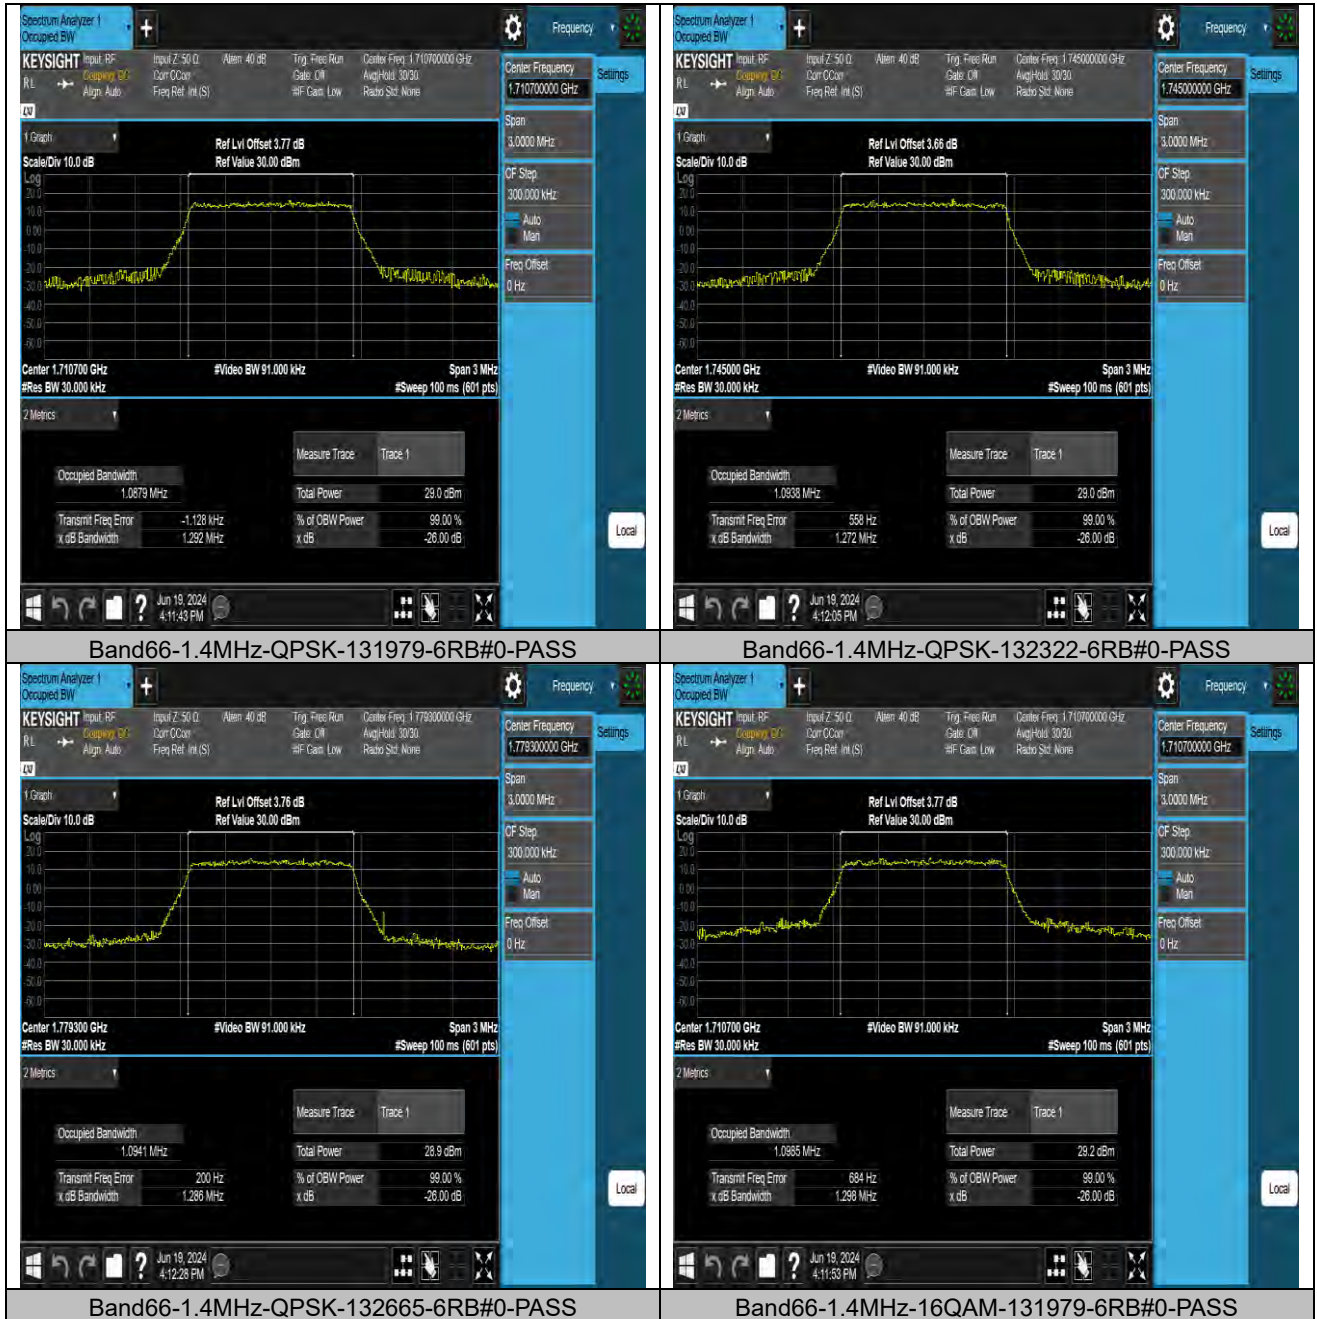

Test Graphs