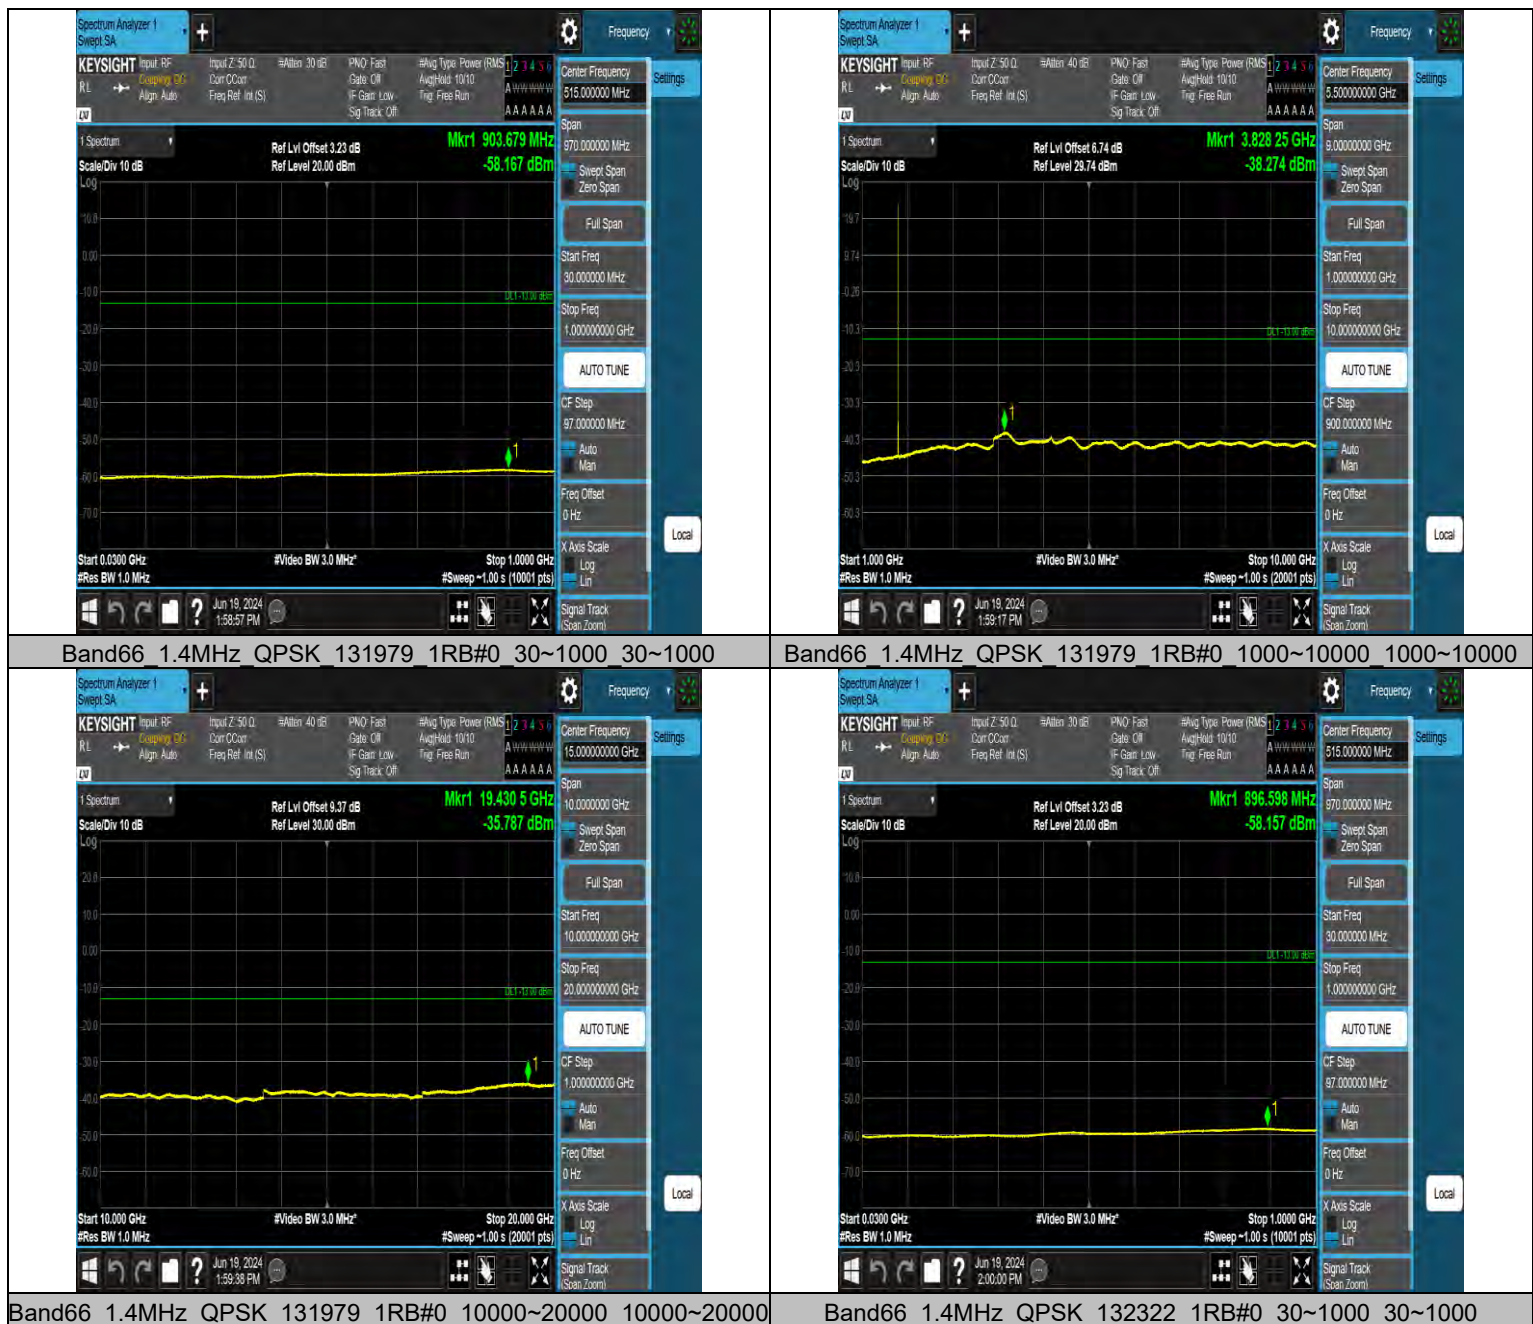

**BUREAU
VERITAS**

Test Report No.: W7L-P24050014RF08

Band66	15MHz	QPSK	132597	1RB#0	1000~20000	-35.82	PASS
Band66	20MHz	QPSK	132072	1RB#0	30~1000	-58.06	PASS
Band66	20MHz	QPSK	132072	1RB#0	1000~10000	-38.37	PASS
Band66	20MHz	QPSK	132072	1RB#0	1000~20000	-35.65	PASS
Band66	20MHz	QPSK	132322	1RB#0	30~1000	-58.10	PASS
Band66	20MHz	QPSK	132322	1RB#0	1000~10000	-38.34	PASS
Band66	20MHz	QPSK	132322	1RB#0	1000~20000	-35.90	PASS
Band66	20MHz	QPSK	132572	1RB#0	30~1000	-58.11	PASS
Band66	20MHz	QPSK	132572	1RB#0	1000~10000	-38.22	PASS
Band66	20MHz	QPSK	132572	1RB#0	1000~20000	-35.85	PASS

Test Graphs

BV 7Layers Communications Technology
(Shenzhen) Co., Ltd

Room B37, Warehouse A5, No.3 Chiwan 4th Road,
Zhaoshang Street, Nanshan District Shenzhen,
Guangdong, People's Republic of China

Tel: +86 755 8869 6566
Fax: +86 755 8869 6577
Email: customerservice.sw@bureauveritas.com