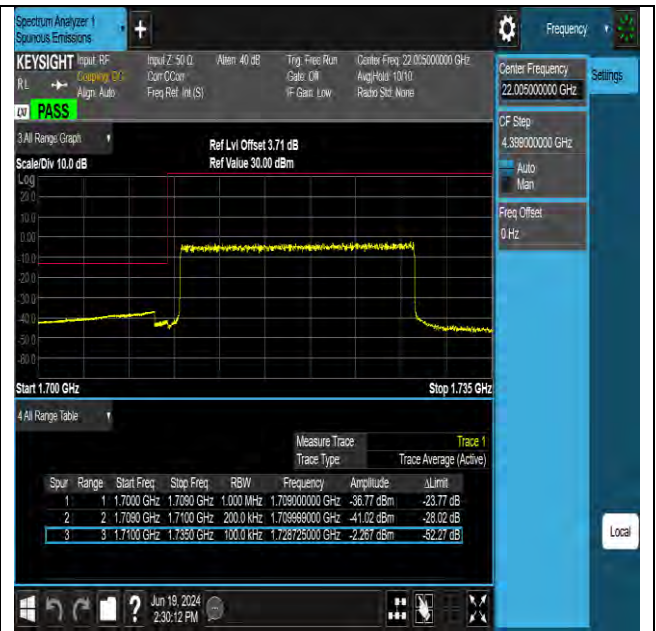

Band66 20MHz QPSK 132072 100RB#0