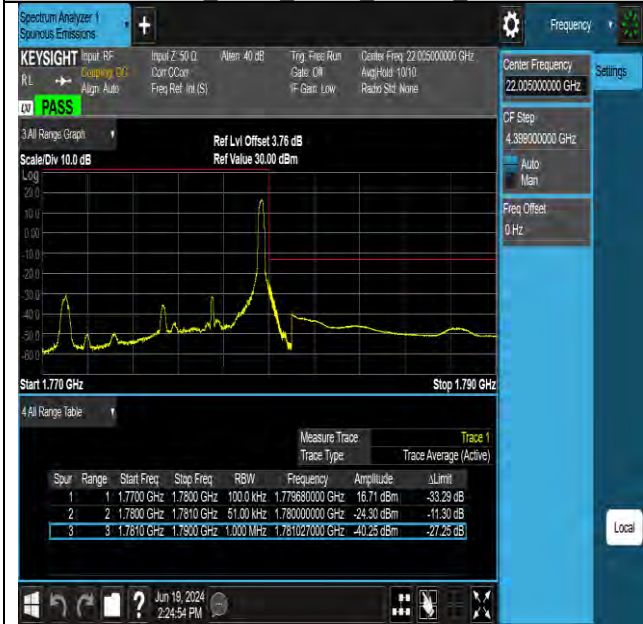

Band66 3MHz 16QAM 131987 1RB#0

Band66 3MHz 16QAM 131987 15RB#0

Band66 3MHz 16QAM 132657 1RB#14

Band66 3MHz 16QAM 132657 15RB#0

Test Report No.: W7L-P24050014RF08

Band66 5MHz QPSK 131997 1RB#0

Band66 5MHz QPSK 131997 25RB#0