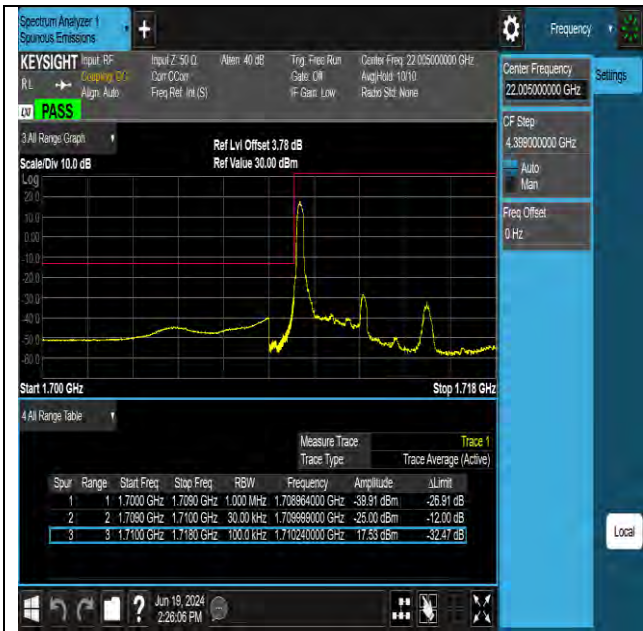

Test Graphs

Test Report No.: W7L-P24050014RF08

Test Report No.: W7L-P24050014RF08

Band66 3MHz QPSK 131987 1RB#0

Band66 3MHz QPSK 131987 15RB#0

Band66 3MHz QPSK 132657 1RB#14

Band66 3MHz QPSK 132657 15RB#0

Test Report No.: W7L-P24050014RF08