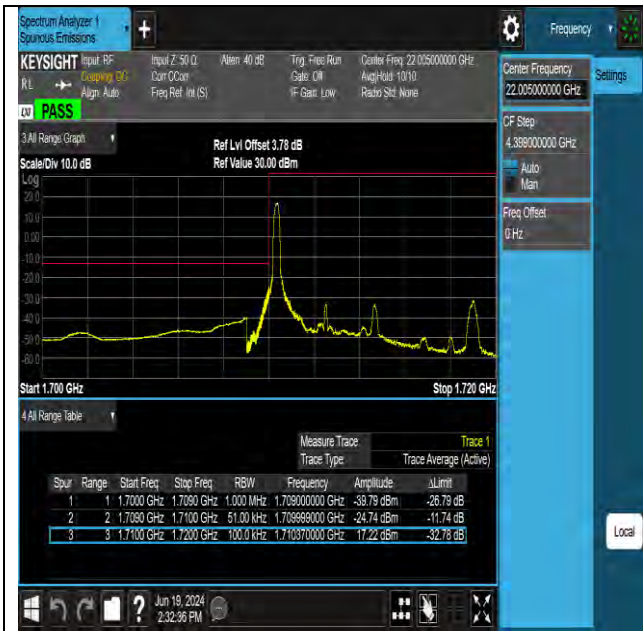

Band66 3MHz 16QAM 131987 1RB#0

Band66 3MHz 16QAM 131987 15RB#0

Band66 3MHz 16QAM 132657 1RB#14

Band66 3MHz 16QAM 132657 15RB#0

Test Report No.: W7L-P24050014RF08

Band66 5MHz QPSK 131997 1RB#0

Band66 5MHz QPSK 131997 25RB#0