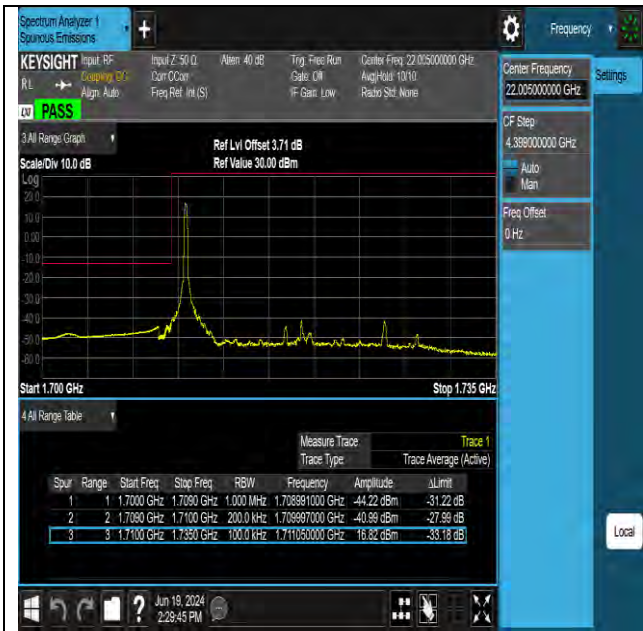

Band66 15MHz QPSK 132597 75RB#0

Test Report No.: W7L-P24050014RF08

Band66 15MHz 16QAM 132047 1RB#0

Band66 15MHz 16QAM 132047 75RB#0

Band66 15MHz 16QAM 132597 1RB#74

Band66 15MHz 16QAM 132597 75RB#0

Test Report No.: W7L-P24050014RF08