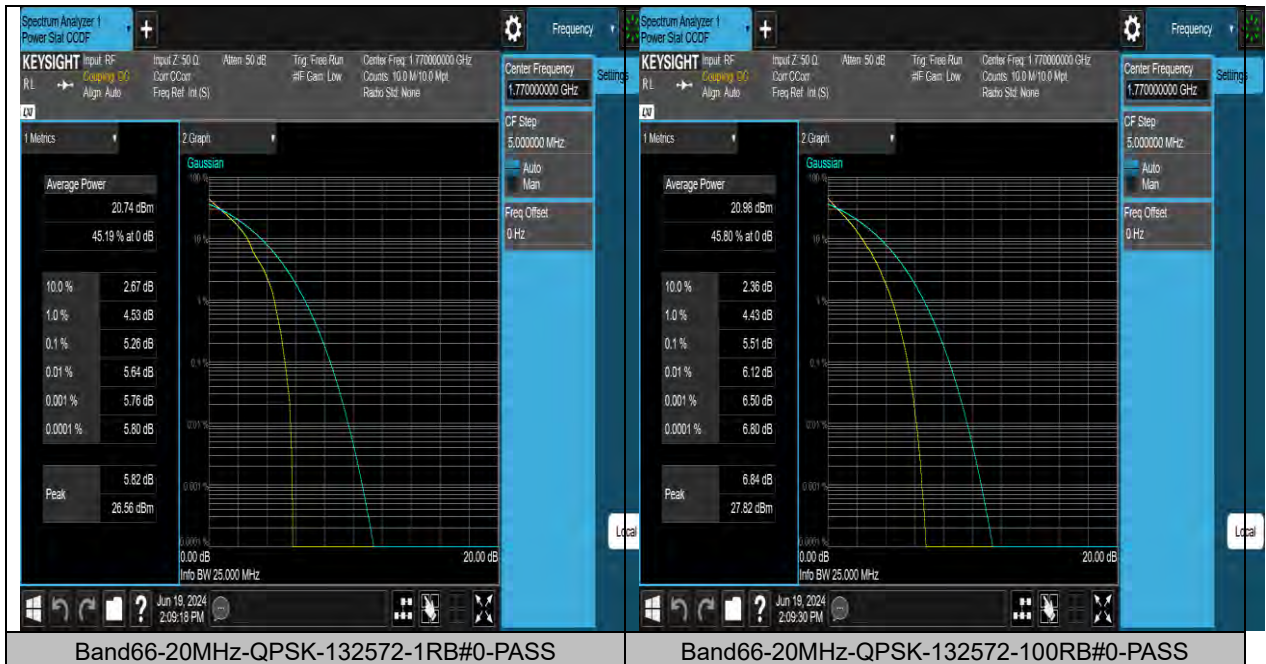

BUREAU VERITAS

Test Report No.: W7L-P24050014RF08

**26DB BANDWIDTH AND OCCUPIED BANDWIDTH****Test Result**

Band	Bandwidth	Modulation	Channel	RB Configuration	Occupied Bandwidth (MHz)	26dB Bandwidth (MHz)	Verdict
Band66	1.4MHz	QPSK	131979	6RB#0	1.0879	1.292	PASS
Band66	1.4MHz	QPSK	132322	6RB#0	1.0938	1.272	PASS
Band66	1.4MHz	QPSK	132665	6RB#0	1.0941	1.286	PASS
Band66	1.4MHz	16QAM	131979	6RB#0	1.0985	1.298	PASS
Band66	1.4MHz	16QAM	132322	6RB#0	1.0967	1.299	PASS
Band66	1.4MHz	16QAM	132665	6RB#0	1.0877	1.294	PASS
Band66	3MHz	QPSK	131987	15RB#0	2.6798	2.904	PASS
Band66	3MHz	QPSK	132322	15RB#0	2.6868	2.894	PASS
Band66	3MHz	QPSK	132657	15RB#0	2.6844	2.897	PASS
Band66	3MHz	16QAM	131987	15RB#0	2.6902	2.908	PASS
Band66	3MHz	16QAM	132322	15RB#0	2.6848	2.919	PASS
Band66	3MHz	16QAM	132657	15RB#0	2.6813	2.901	PASS
Band66	5MHz	QPSK	131997	25RB#0	4.5392	5.223	PASS
Band66	5MHz	QPSK	132322	25RB#0	4.5149	5.182	PASS
Band66	5MHz	QPSK	132647	25RB#0	4.5243	5.218	PASS
Band66	5MHz	16QAM	131997	25RB#0	4.5228	5.198	PASS
Band66	5MHz	16QAM	132322	25RB#0	4.5196	5.204	PASS
Band66	5MHz	16QAM	132647	25RB#0	4.5158	5.907	PASS
Band66	10MHz	QPSK	132022	50RB#0	9.0238	10.06	PASS
Band66	10MHz	QPSK	132322	50RB#0	9.0097	10.04	PASS
Band66	10MHz	QPSK	132622	50RB#0	9.0092	10.03	PASS
Band66	10MHz	16QAM	132022	50RB#0	8.9998	9.987	PASS
Band66	10MHz	16QAM	132322	50RB#0	9.0193	10.02	PASS
Band66	10MHz	16QAM	132622	50RB#0	8.9951	10.06	PASS
Band66	15MHz	QPSK	132047	75RB#0	13.515	15.12	PASS
Band66	15MHz	QPSK	132322	75RB#0	13.504	15.01	PASS
Band66	15MHz	QPSK	132597	75RB#0	13.511	15.15	PASS
Band66	15MHz	16QAM	132047	75RB#0	13.494	15.03	PASS
Band66	15MHz	16QAM	132322	75RB#0	13.505	15.11	PASS
Band66	15MHz	16QAM	132597	75RB#0	13.516	14.96	PASS
Band66	20MHz	QPSK	132072	100RB#0	17.999	19.81	PASS
Band66	20MHz	QPSK	132322	100RB#0	17.990	19.97	PASS
Band66	20MHz	QPSK	132572	100RB#0	17.994	19.79	PASS
Band66	20MHz	16QAM	132072	100RB#0	17.954	19.79	PASS
Band66	20MHz	16QAM	132322	100RB#0	17.961	19.85	PASS
Band66	20MHz	16QAM	132572	100RB#0	17.965	22.89	PASS