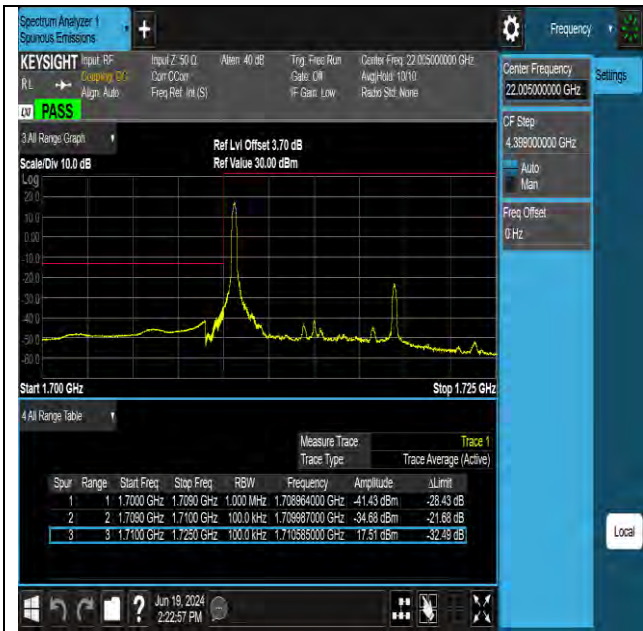

Test Report No.: W7L-P24050014RF08

Band66 10MHz QPSK 132022 1RB#0