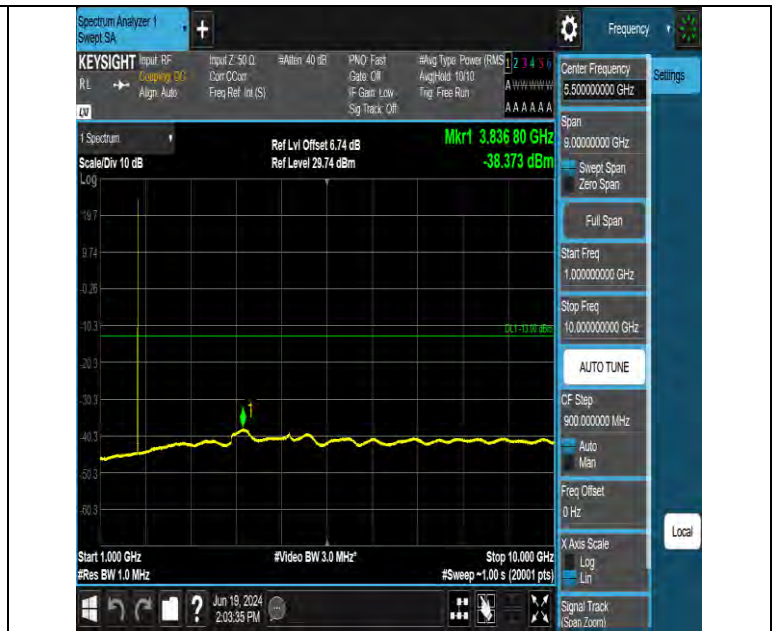

Test Report No.: W7L-P24050014RF08

Band66 3MHz QPSK 132322 1RB#0 1000~10000 1000~10000