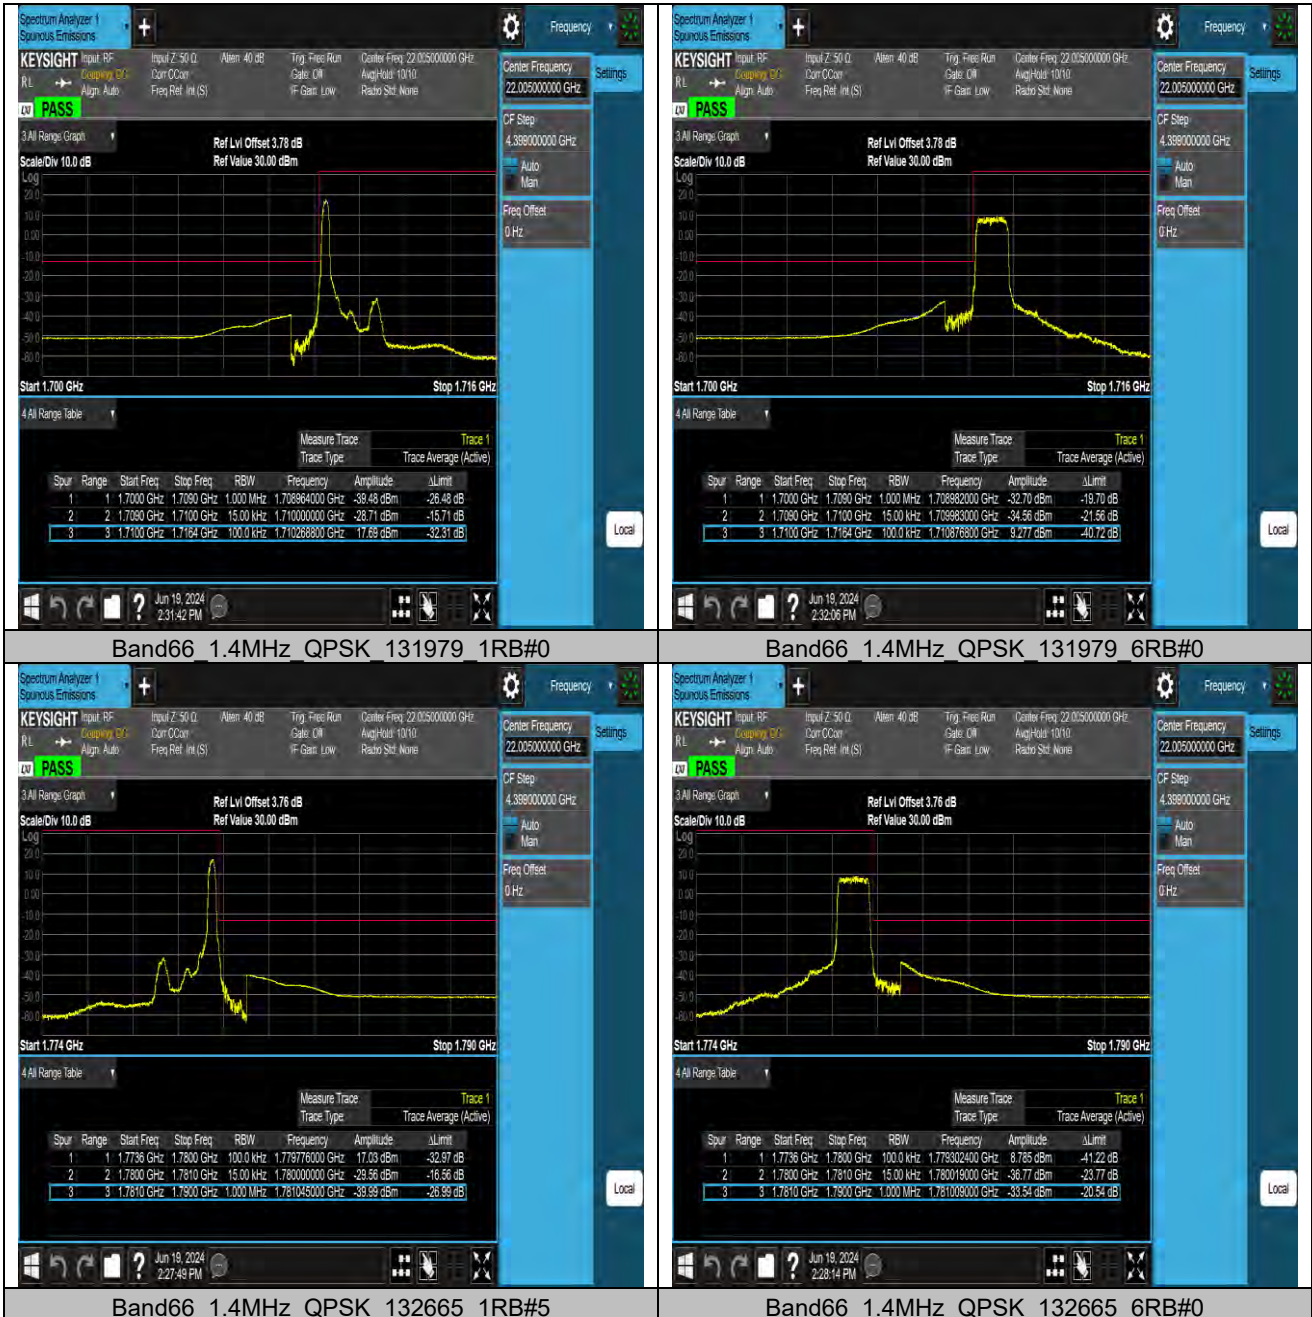

Test Report No.: W7L-P24050014RF08

Band66	20MHz	16QAM	132072	1RB#0	-39.89	PASS
Band66	20MHz	16QAM	132072	100RB#0	-34.49	PASS
Band66	20MHz	16QAM	132572	1RB#99	-41.31	PASS
Band66	20MHz	16QAM	132572	100RB#0	-34.35	PASS

Test Graphs