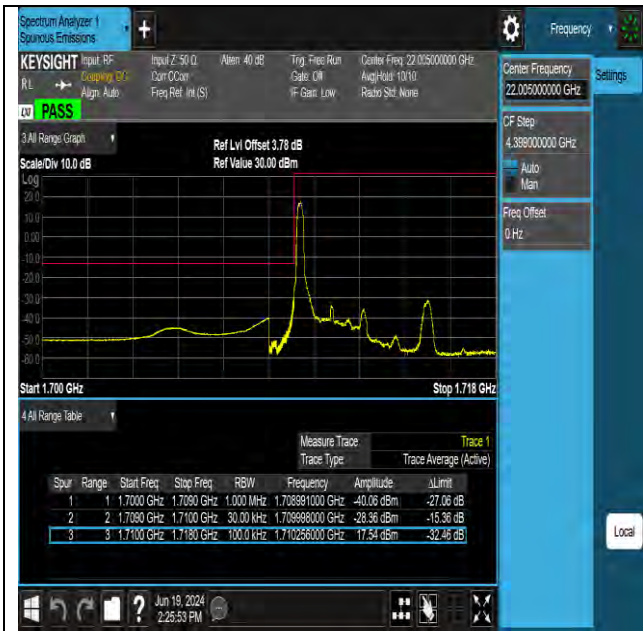

Test Graphs

Test Report No.: W7L-P24050014RF08

Test Report No.: W7L-P24050014RF08

Band66 3MHz QPSK 131987 1RB#0

Band66 3MHz QPSK 131987 15RB#0

Band66 3MHz QPSK 132657 1RB#14

Band66 3MHz QPSK 132657 15RB#0

Test Report No.: W7L-P24050014RF08