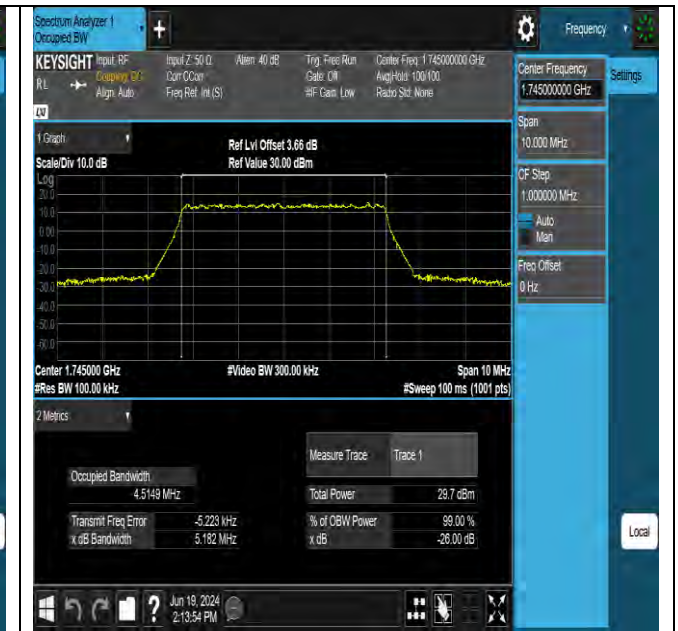

BUREAU VERITAS

Test Report No.: W7L-P24050014RF08

BUREAU VERITAS

Test Report No.: W7L-P24050014RF08

Band66-5MHz-QPSK-131997-25RB#0-PASS

Band66-5MHz-QPSK-132322-25RB#0-PASS

Band66-5MHz-QPSK-132647-25RB#0-PASS