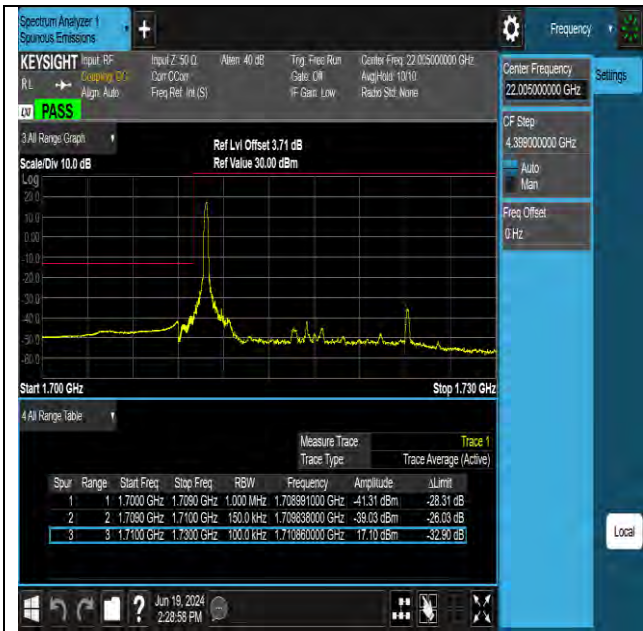

Test Report No.: W7L-P24050014RF08

Band66 15MHz 16QAM 132047 1RB#0