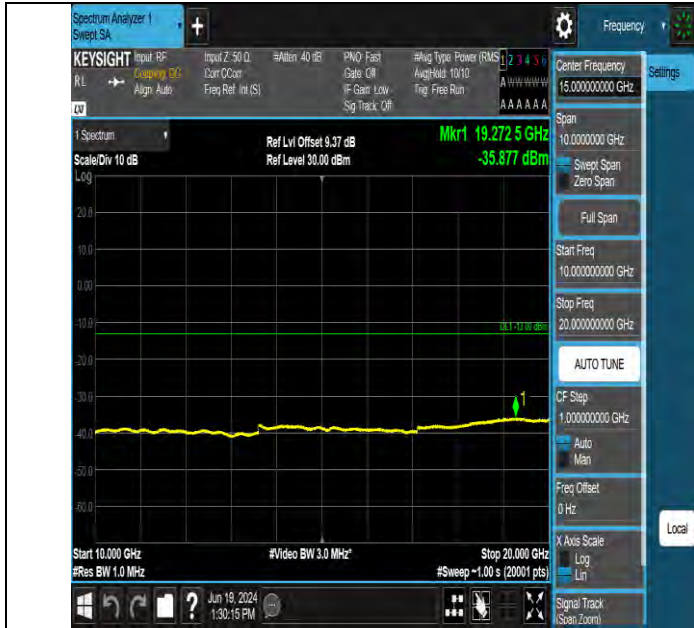

BUREAU VERITAS

Test Report No.: W7L-P24050014RF06

Band2 20MHz QPSK 18900 1RB#0 10000~20000 10000~20000