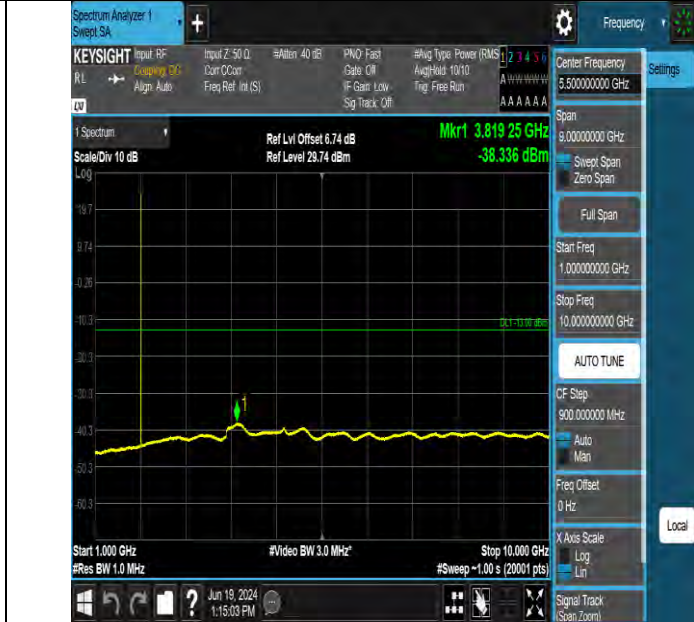

Band2 3MHz QPSK 19185 1RB#14 30~1000 30~1000

Band2 3MHz QPSK 19185 1RB#14 1000~10000 1000~10000

BV 7Layers Communications Technology (Shenzhen) Co., Ltd

Room B37, Warehouse A5, No.3 Chiwan 4th Road, Zhaoshang Street, Nanshan District Shenzhen, Guangdong, People's Republic of China