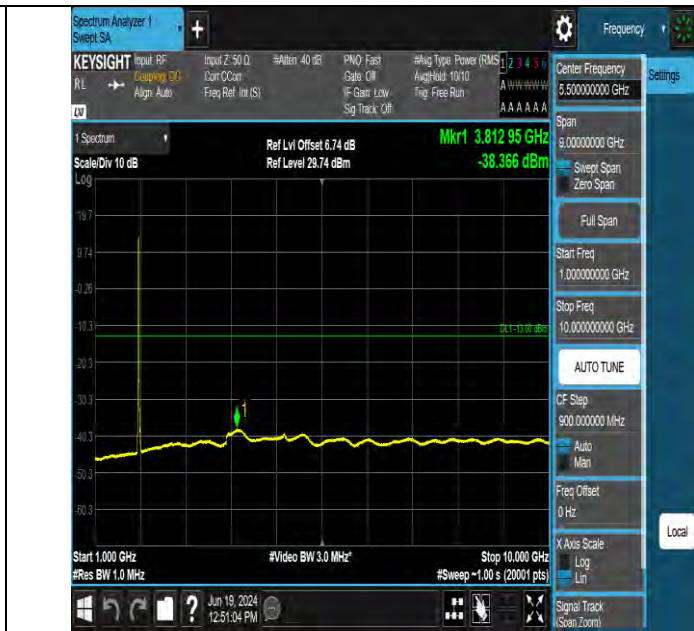

BUREAU VERITAS

Test Report No.: W7L-P24050014RF06

Band2 15MHz QPSK 18675 75RB#0 1000~10000 1000~10000