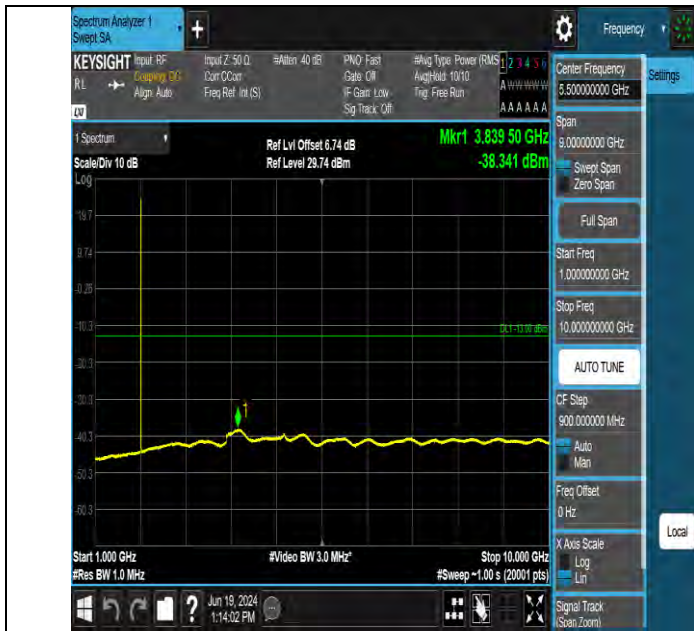

BUREAU VERITAS

Test Report No.: W7L-P24050014RF06

Band2 3MHz QPSK 19185 1RB#0 1000~10000 1000~10000