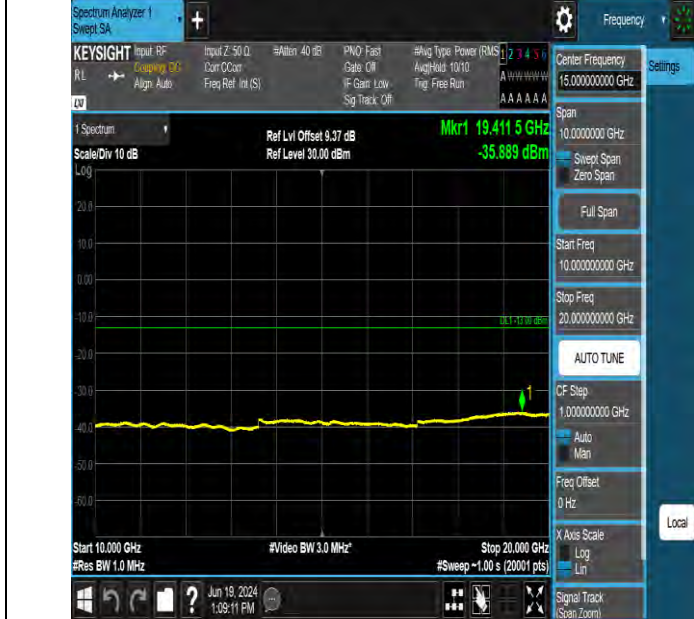

Band2 3MHz QPSK 18615 1RB#14 10000~20000 10000~20000

Band2 3MHz QPSK 18615 15RB#0 30~1000 30~1000

BV 7Layers Communications Technology (Shenzhen) Co., Ltd

Room B37, Warehouse A5, No.3 Chiwan 4th Road, Zhaoshang Street, Nanshan District Shenzhen, Guangdong, People's Republic of China