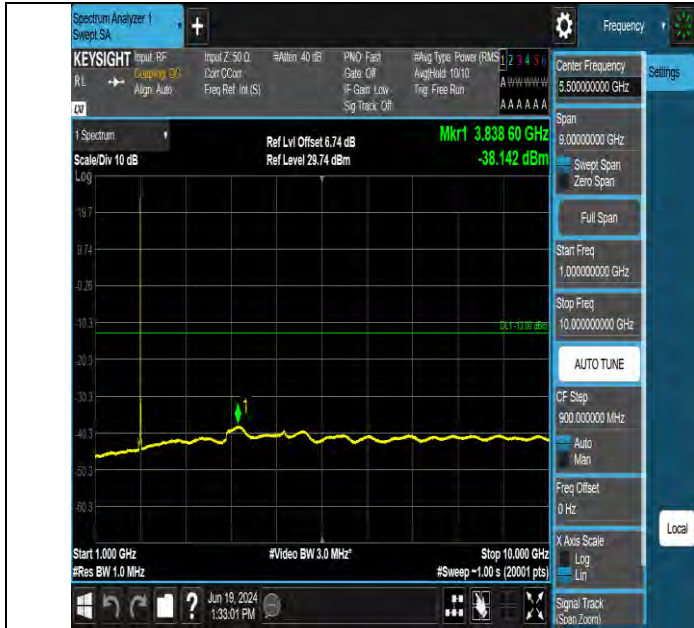

BUREAU VERITAS

Test Report No.: W7L-P24050014RF06

Band2 20MHz QPSK 19100 1RB#0 1000~10000 1000~10000