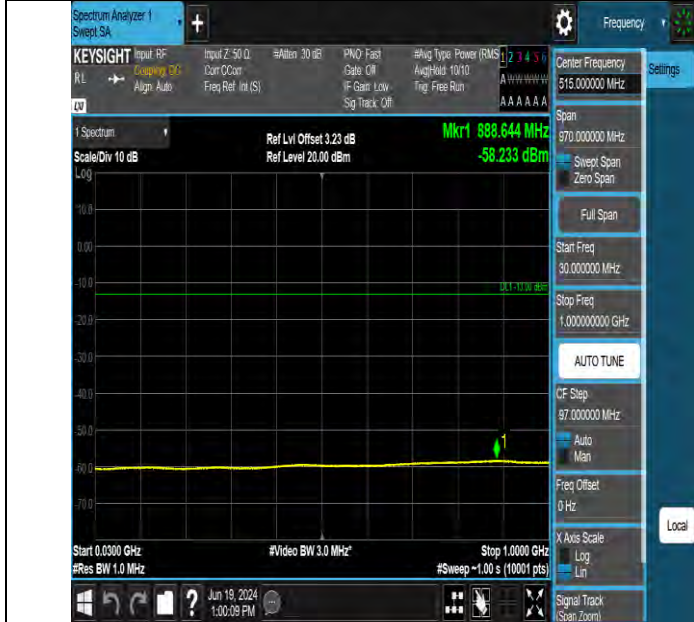

Band2 5MHz QPSK 18625 25RB#0 30~1000 30~1000

Band2 5MHz QPSK 18625 25RB#0 1000~10000 1000~10000

BV 7Layers Communications Technology (Shenzhen) Co., Ltd

Room B37, Warehouse A5, No.3 Chiwan 4th Road, Zhaoshang Street, Nanshan District Shenzhen, Guangdong, People's Republic of China