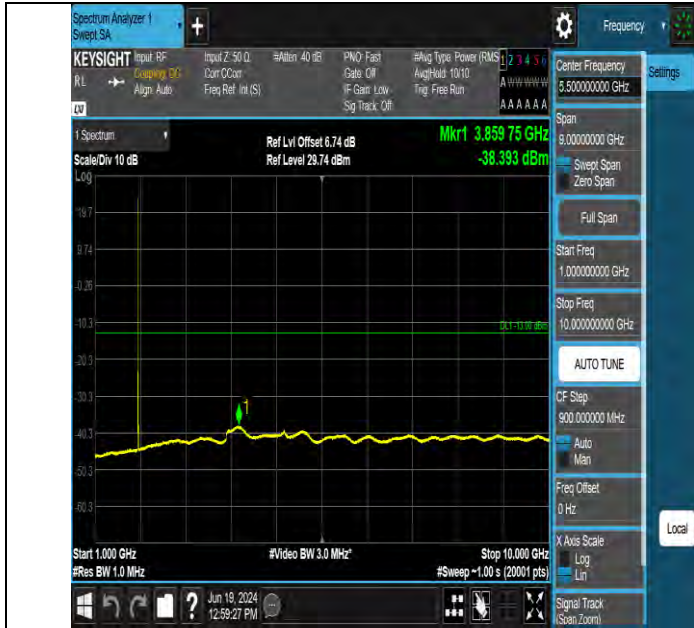

BUREAU VERITAS

Test Report No.: W7L-P24050014RF06

Band2 5MHz QPSK 18625 1RB#24 1000~10000 1000~10000