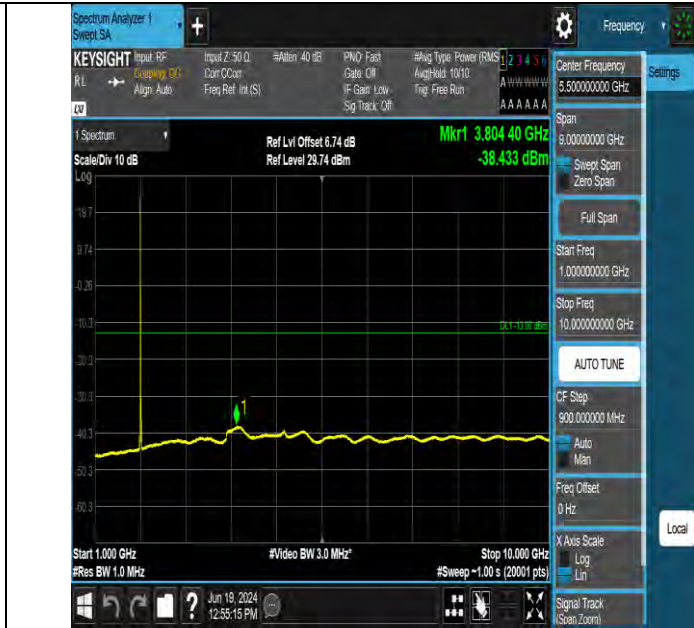

BUREAU VERITAS

Test Report No.: W7L-P24050014RF06

Band2 15MHz QPSK 19125 1RB#0 1000~10000 1000~10000