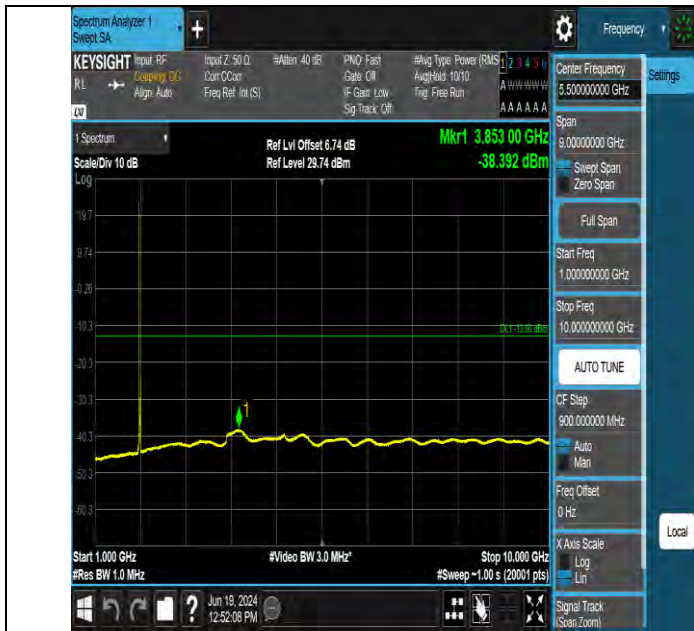

BUREAU VERITAS

Test Report No.: W7L-P24050014RF06

Band2 15MHz QPSK 18900 1RB#0 1000~10000 1000~10000