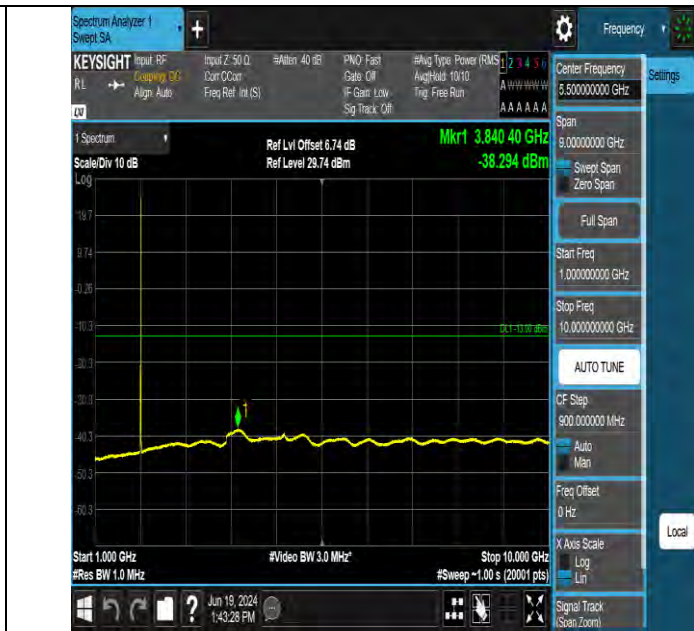

BUREAU VERITAS

Test Report No.: W7L-P24050014RF06

Band2 10MHz QPSK 19150 1RB#49 1000~10000 1000~10000