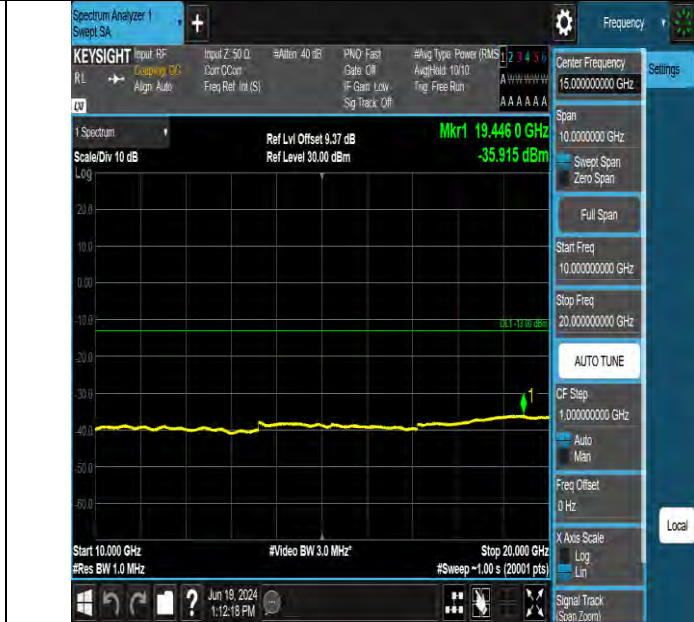

Band2 3MHz QPSK 18900 1RB#0 30~1000 30~1000

Band2 3MHz QPSK 18900 1RB#0 1000~10000 1000~10000

BV 7Layers Communications Technology (Shenzhen) Co., Ltd

Room B37, Warehouse A5, No.3 Chiwan 4th Road, Zhaoshang Street, Nanshan District Shenzhen, Guangdong, People's Republic of China

Band2 3MHz QPSK 18900 1RB#14 1000~10000 1000~10000

Band2 3MHz QPSK 18900 1RB#14 10000~20000 10000~20000

BV 7Layers Communications Technology (Shenzhen) Co., Ltd

Room B37, Warehouse A5, No.3 Chiwan 4th Road, Zhaoshang Street, Nanshan District Shenzhen, Guangdong, People's Republic of China