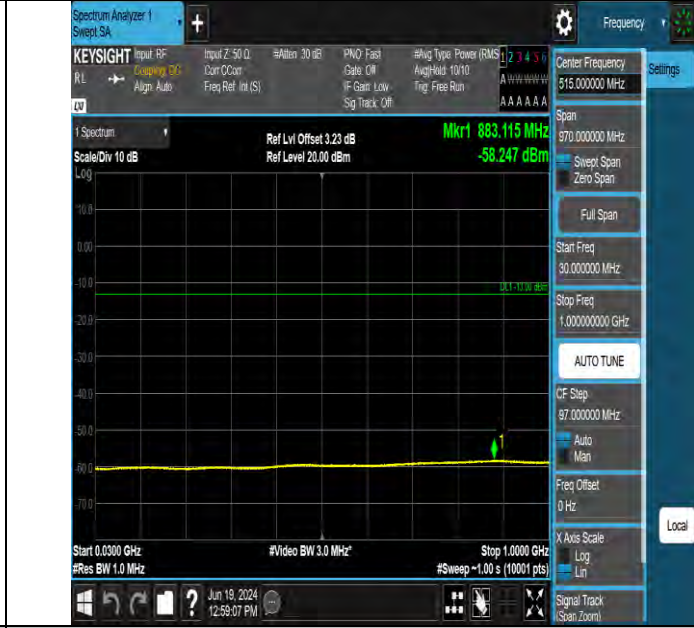

Band2 5MHz QPSK 18625 1RB#0 10000~20000 10000~20000

Band2 5MHz QPSK 18625 1RB#24 30~1000 30~1000

BV 7Layers Communications Technology (Shenzhen) Co., Ltd

Room B37, Warehouse A5, No.3 Chiwan 4th Road, Zhaoshang Street, Nanshan District Shenzhen, Guangdong, People's Republic of China