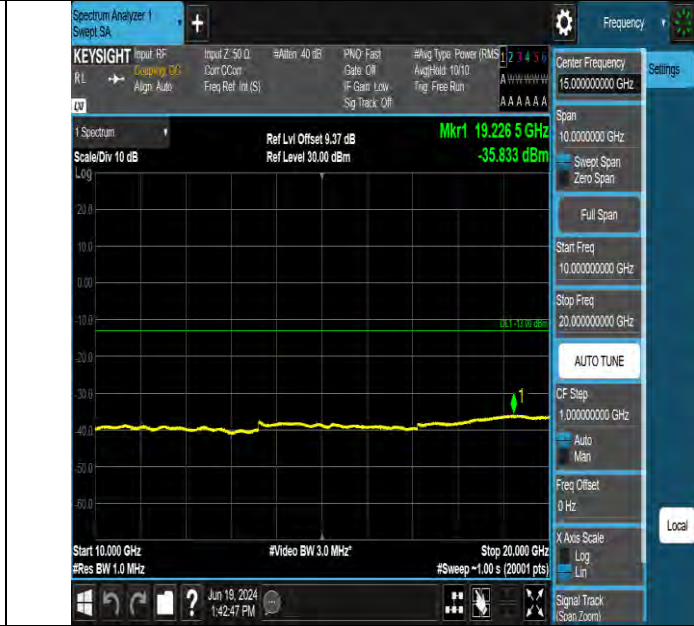

Band2 10MHz QPSK 19150 1RB#0 30~1000 30~1000

Band2 10MHz QPSK 19150 1RB#0 10000~20000 10000~20000

BV 7Layers Communications Technology (Shenzhen) Co., Ltd

Room B37, Warehouse A5, No.3 Chiwan 4th Road, Zhaoshang Street, Nanshan District Shenzhen, Guangdong, People's Republic of China

Tel: +86 755 8869 6566 Fax: +86 755 8869 6577

Email: customerservice.sw@bureauveritas.com