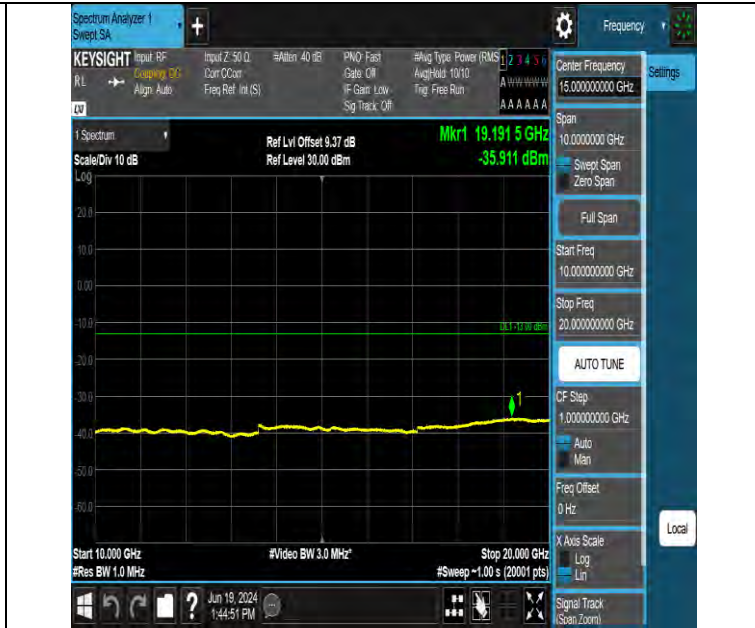

Band2 10MHz QPSK 19150 50RB#0 30~1000 30~1000

BUREAU VERITAS

Test Report No.: W7L-P24050014RF06

Band2 10MHz QPSK 19150 50RB#0 10000~20000 10000~20000