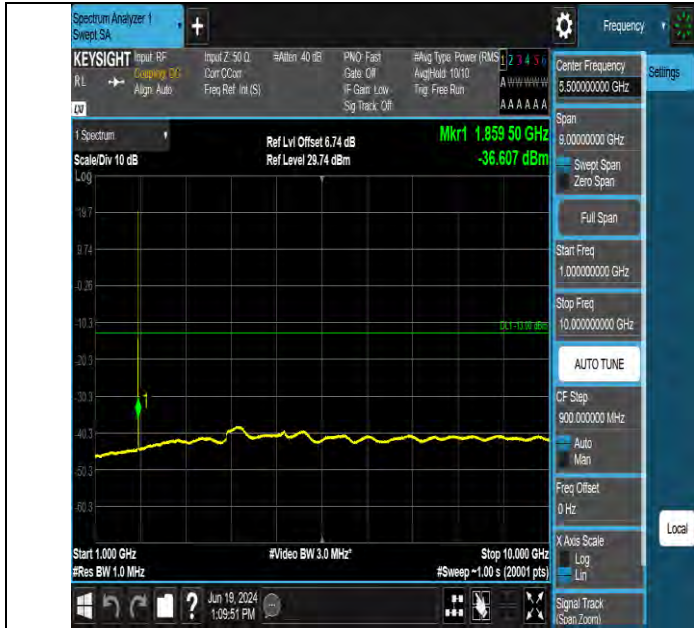

BUREAU VERITAS

Test Report No.: W7L-P24050014RF06

Band2 3MHz QPSK 18615 15RB#0 1000~10000 1000~10000