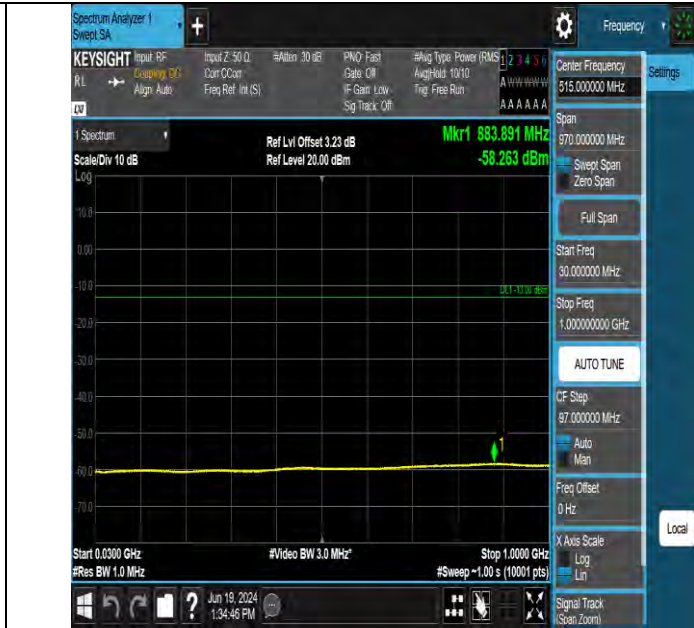

Band2 20MHz QPSK 19100 1RB#99 1000~10000 1000~10000

BUREAU VERITAS

Test Report No.: W7L-P24050014RF06

Band2 20MHz QPSK 19100 100RB#0 30~1000 30~1000