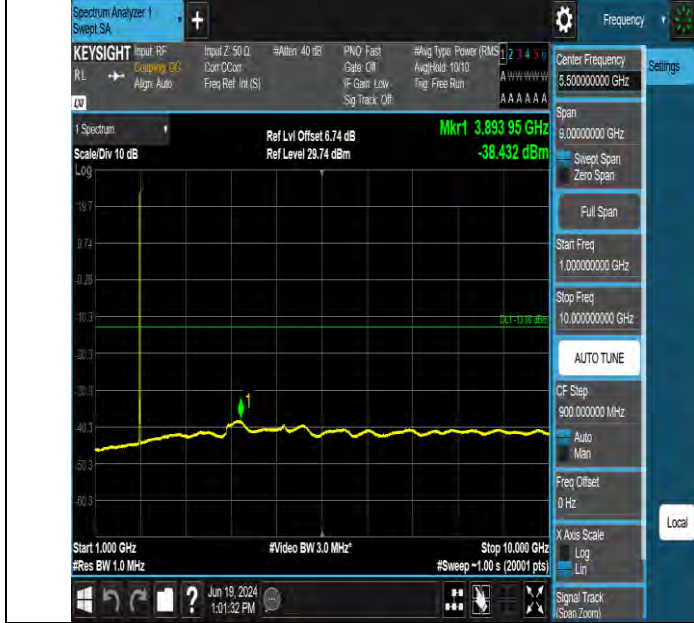

Band2 5MHz QPSK 18900 1RB#0 1000~10000 1000~10000

Band2 5MHz QPSK 18900 1RB#0 10000~20000 10000~20000

BV 7Layers Communications Technology (Shenzhen) Co., Ltd

Room B37, Warehouse A5, No.3 Chiwan 4th Road, Zhaoshang Street, Nanshan District Shenzhen, Guangdong, People's Republic of China