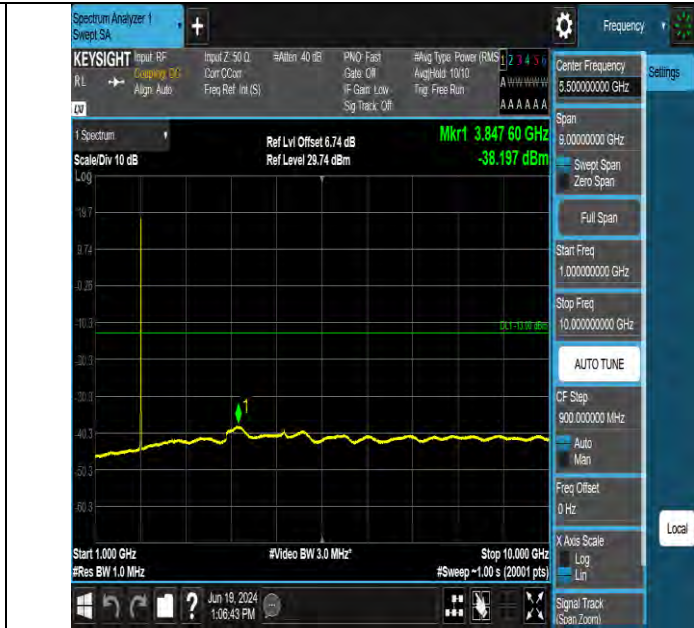

Band2 5MHz QPSK 19175 1RB#24 10000~20000 10000~20000

BUREAU VERITAS

Test Report No.: W7L-P24050014RF06

Band2 5MHz QPSK 19175 25RB#0 1000~10000 1000~10000