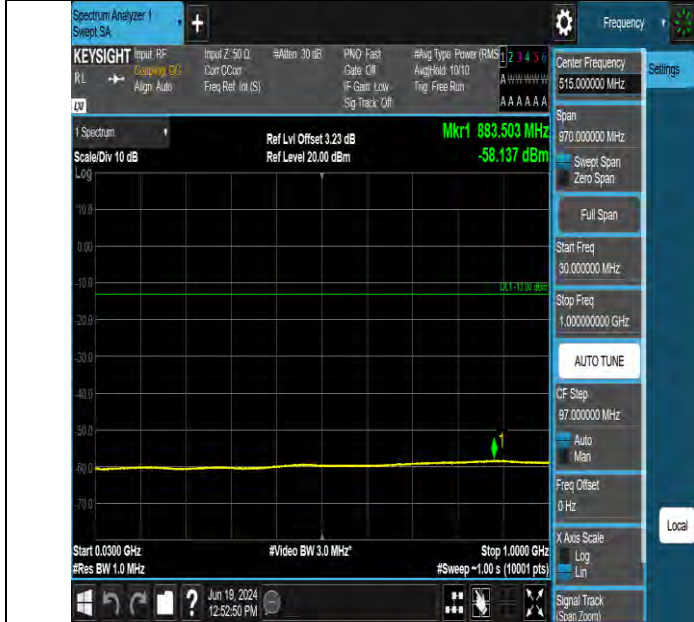

Band2 15MHz QPSK 18900 1RB#74 30~1000 30~1000

Band2 15MHz QPSK 18900 1RB#74 1000~10000 1000~10000

BV 7Layers Communications Technology (Shenzhen) Co., Ltd

Room B37, Warehouse A5, No.3 Chiwan 4th Road, Zhaoshang Street, Nanshan District Shenzhen, Guangdong, People's Republic of China