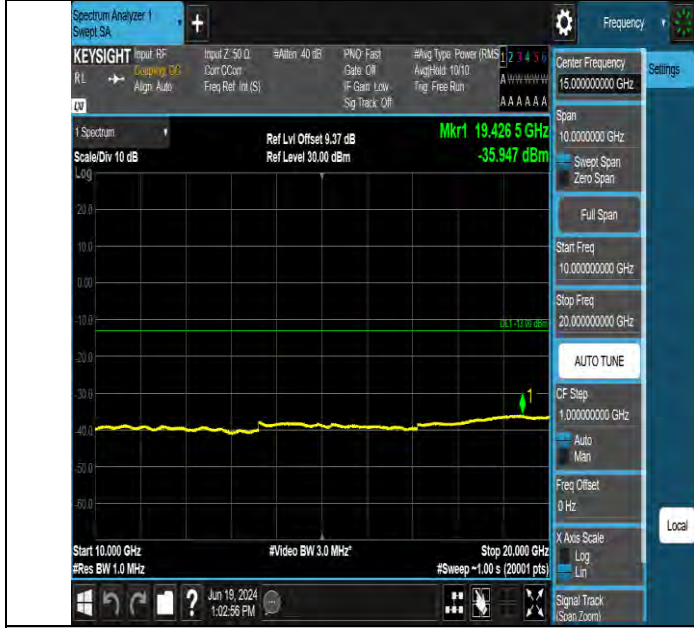

Band2 5MHz QPSK 18900 1RB#24 10000~20000 10000~20000

Band2 5MHz QPSK 18900 25RB#0 30~1000 30~1000

BV 7Layers Communications Technology (Shenzhen) Co., Ltd

Room B37, Warehouse A5, No.3 Chiwan 4th Road, Zhaoshang Street, Nanshan District Shenzhen, Guangdong, People's Republic of China