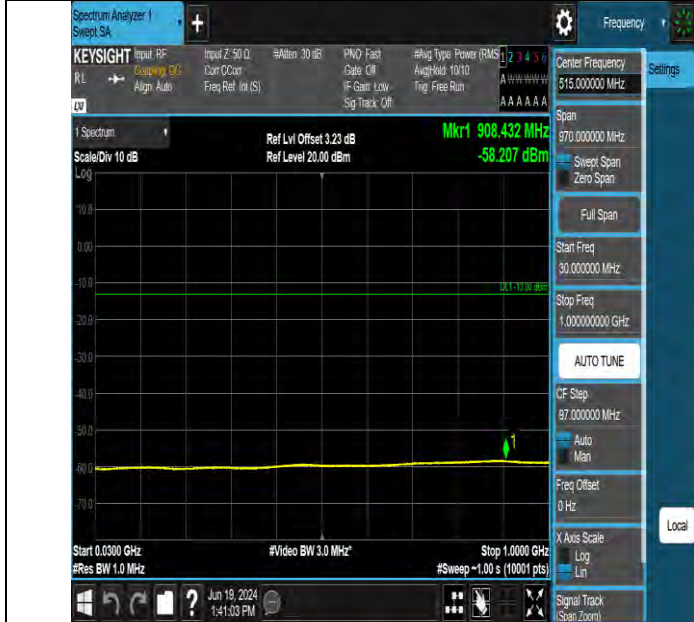

Band2 10MHz QPSK 18900 50RB#0 30~1000 30~1000

Band2 10MHz QPSK 18900 50RB#0 1000~10000 1000~10000

BV 7Layers Communications Technology (Shenzhen) Co., Ltd

Room B37, Warehouse A5, No.3 Chiwan 4th Road, Zhaoshang Street, Nanshan District Shenzhen, Guangdong, People's Republic of China