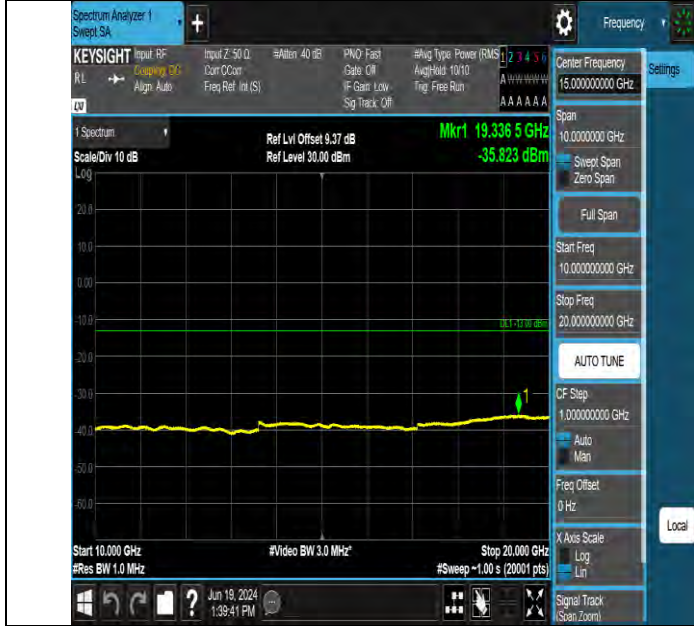

Band2 10MHz QPSK 18900 1RB#0 10000~20000 10000~20000

Band2 10MHz QPSK 18900 1RB#49 30~1000 30~1000

BV 7Layers Communications Technology (Shenzhen) Co., Ltd

Room B37, Warehouse A5, No.3 Chiwan 4th Road, Zhaoshang Street, Nanshan District Shenzhen, Guangdong, People's Republic of China