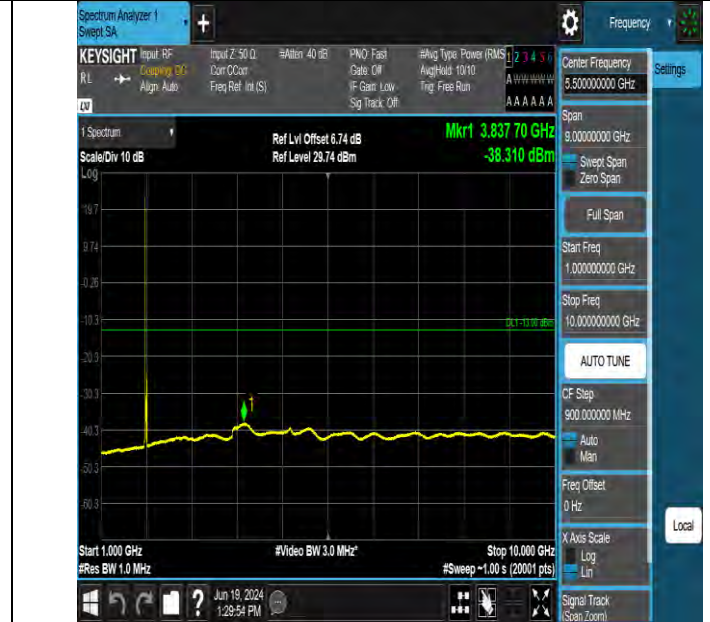

Band2 20MHz QPSK 18900 1RB#0 30~1000 30~1000

Band2 20MHz QPSK 18900 1RB#0 1000~10000 1000~10000

BV 7Layers Communications Technology (Shenzhen) Co., Ltd

Room B37, Warehouse A5, No.3 Chiwan 4th Road, Zhaoshang Street, Nanshan District Shenzhen, Guangdong, People's Republic of China