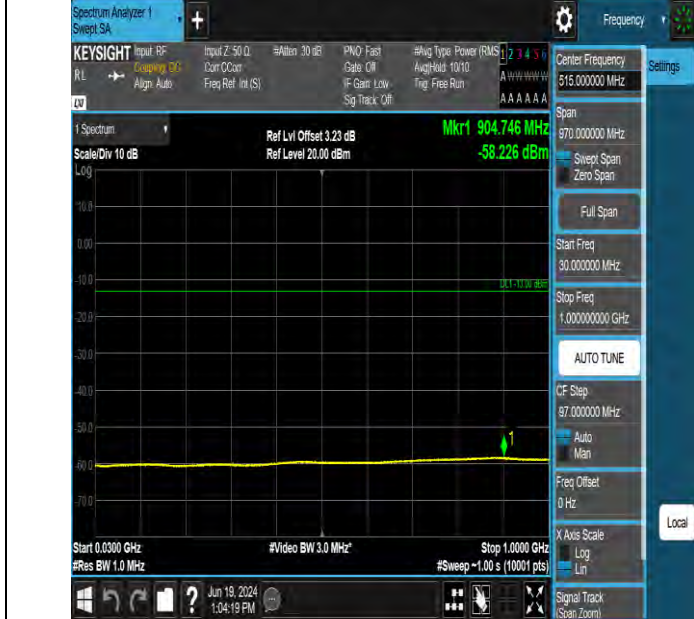

Band2 5MHz QPSK 18900 25RB#0 1000~10000 1000~10000

Band2 5MHz QPSK 19175 1RB#0 30~1000 30~1000

BV 7Layers Communications Technology (Shenzhen) Co., Ltd

Room B37, Warehouse A5, No.3 Chiwan 4th Road, Zhaoshang Street, Nanshan District Shenzhen, Guangdong, People's Republic of China

Tel: +86 755 8869 6566
Fax: +86 755 8869 6577
Email: customerservice.sw@bureauveritas.com