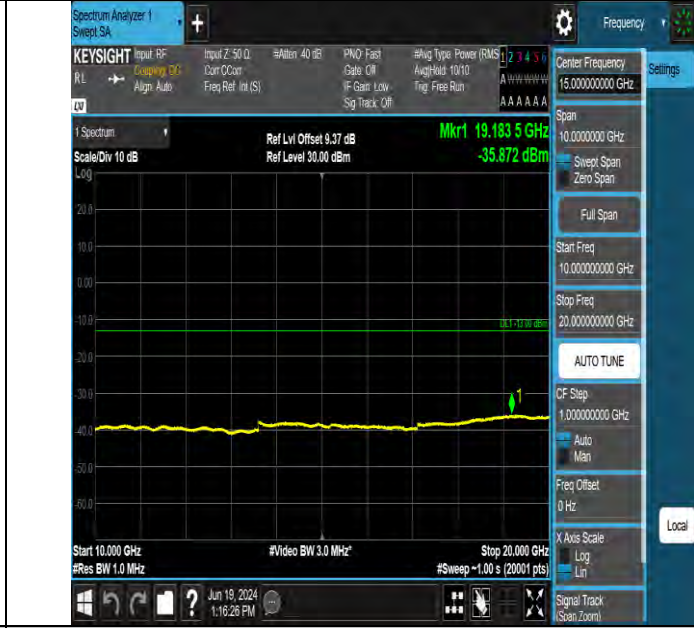

Band2 3MHz QPSK 19185 15RB#0 1000~10000 1000~10000

Band2 3MHz QPSK 19185 15RB#0 10000~20000 10000~20000

BV 7Layers Communications Technology (Shenzhen) Co., Ltd

Room B37, Warehouse A5, No.3 Chiwan 4th Road, Zhaoshang Street, Nanshan District Shenzhen, Guangdong, People's Republic of China