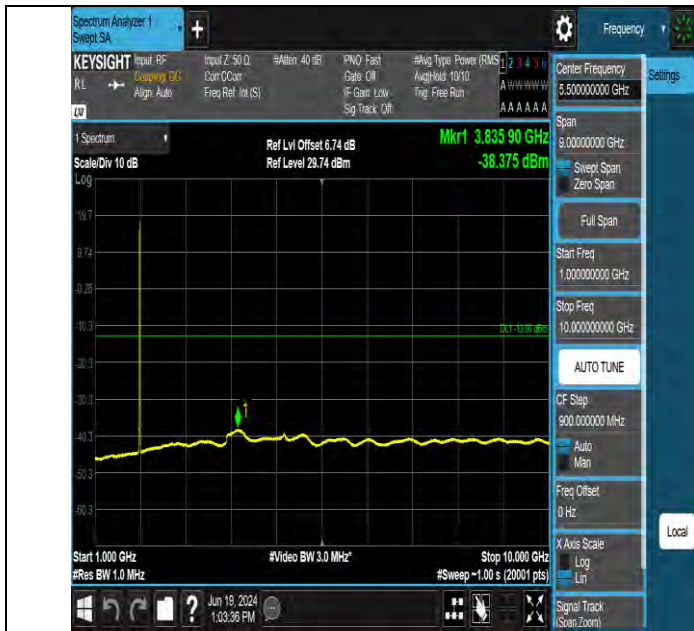

BUREAU VERITAS

Test Report No.: W7L-P24050014RF06

Band2 5MHz QPSK 18900 25RB#0 1000~10000 1000~10000