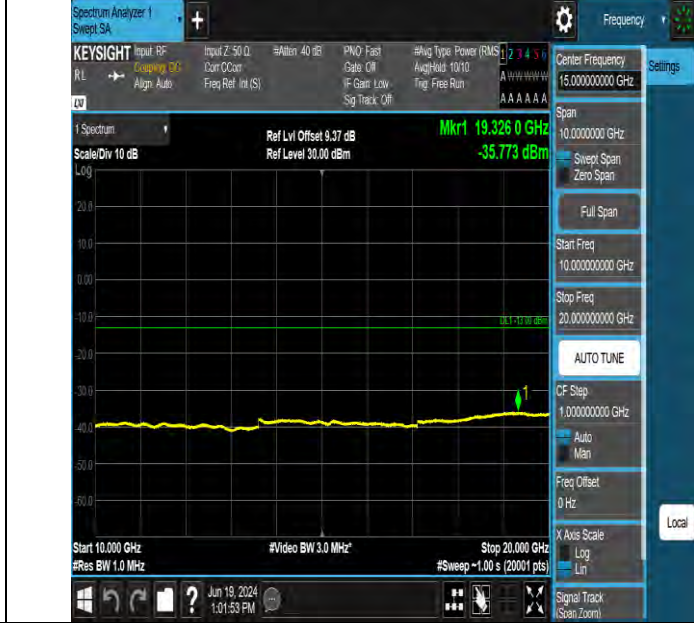

Band2 5MHz QPSK 18900 1RB#0 1000~10000 1000~10000

Band2 5MHz QPSK 18900 1RB#0 10000~20000 10000~20000

BV 7Layers Communications Technology (Shenzhen) Co., Ltd

Room B37, Warehouse A5, No.3 Chiwan 4th Road, Zhaoshang Street, Nanshan District Shenzhen, Guangdong, People's Republic of China