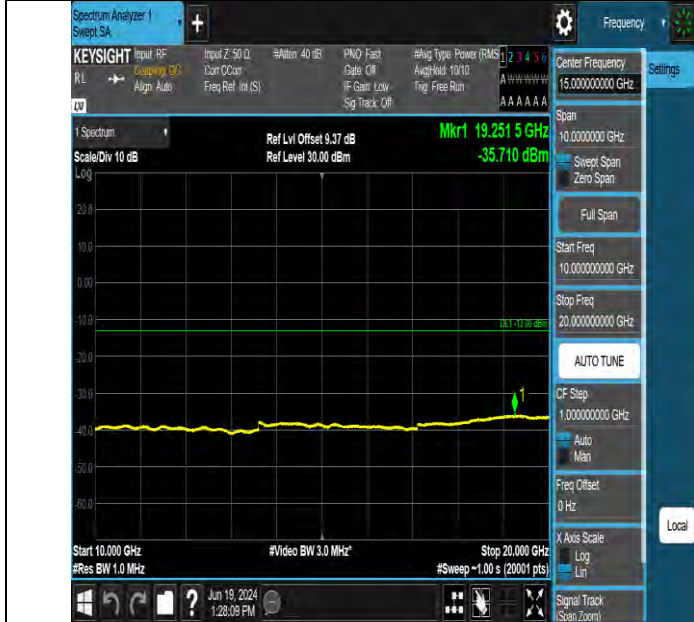

Band2 20MHz QPSK 18700 1RB#99 10000~20000 10000~20000

Band2 20MHz QPSK 18700 100RB#0 30~1000 30~1000

BV 7Layers Communications Technology (Shenzhen) Co., Ltd

Room B37, Warehouse A5, No.3 Chiwan 4th Road, Zhaoshang Street, Nanshan District Shenzhen, Guangdong, People's Republic of China