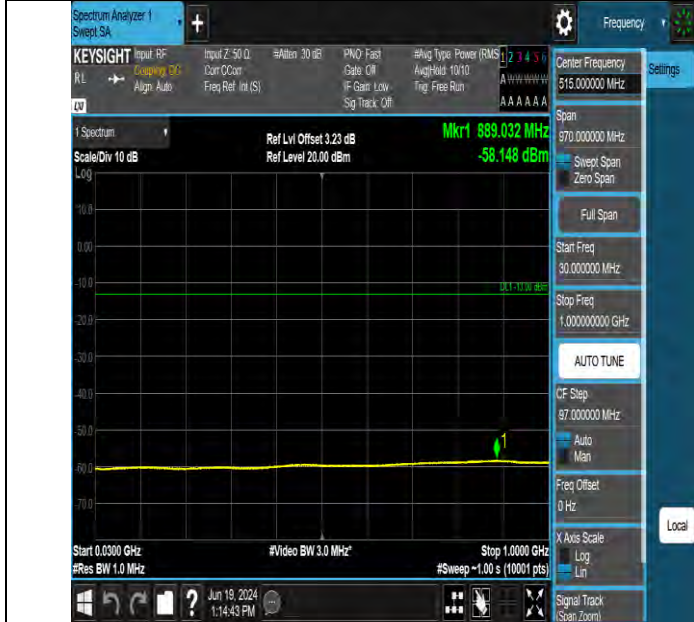

Band2 3MHz QPSK 19185 1RB#14 30~1000 30~1000

Band2 3MHz QPSK 19185 1RB#14 1000~10000 1000~10000

BV 7Layers Communications Technology (Shenzhen) Co., Ltd

Room B37, Warehouse A5, No.3 Chiwan 4th Road, Zhaoshang Street, Nanshan District Shenzhen, Guangdong, People's Republic of China