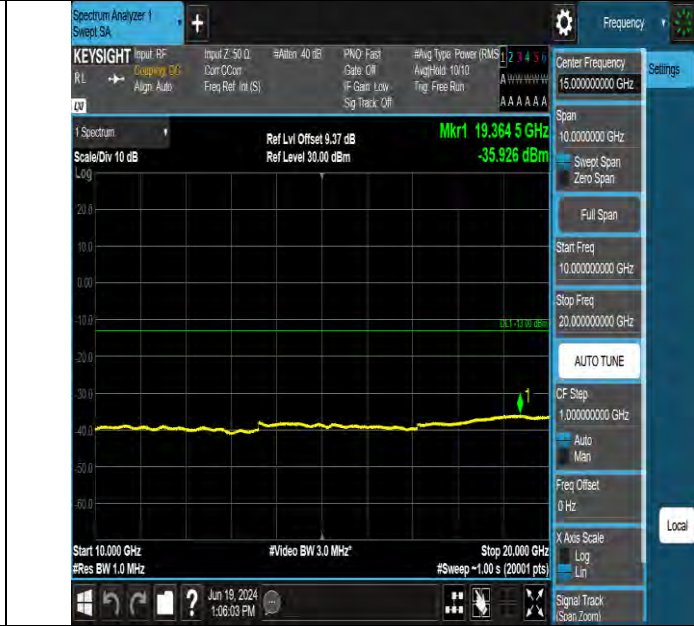

Band2 5MHz QPSK 19175 1RB#24 1000~10000 1000~10000

Band2 5MHz QPSK 19175 1RB#24 10000~20000 10000~20000

BV 7Layers Communications Technology (Shenzhen) Co., Ltd

Room B37, Warehouse A5, No.3 Chiwan 4th Road, Zhaoshang Street, Nanshan District Shenzhen, Guangdong, People's Republic of China