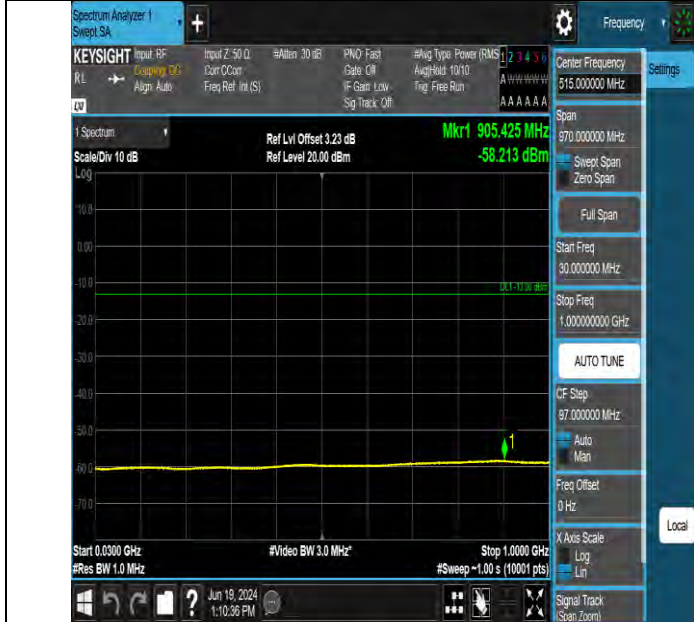

Band2 3MHz QPSK 18900 1RB#0 30~1000 30~1000

Band2 3MHz QPSK 18900 1RB#0 1000~10000 1000~10000

BV 7Layers Communications Technology (Shenzhen) Co., Ltd

Room B37, Warehouse A5, No.3 Chiwan 4th Road, Zhaoshang Street, Nanshan District Shenzhen, Guangdong, People's Republic of China