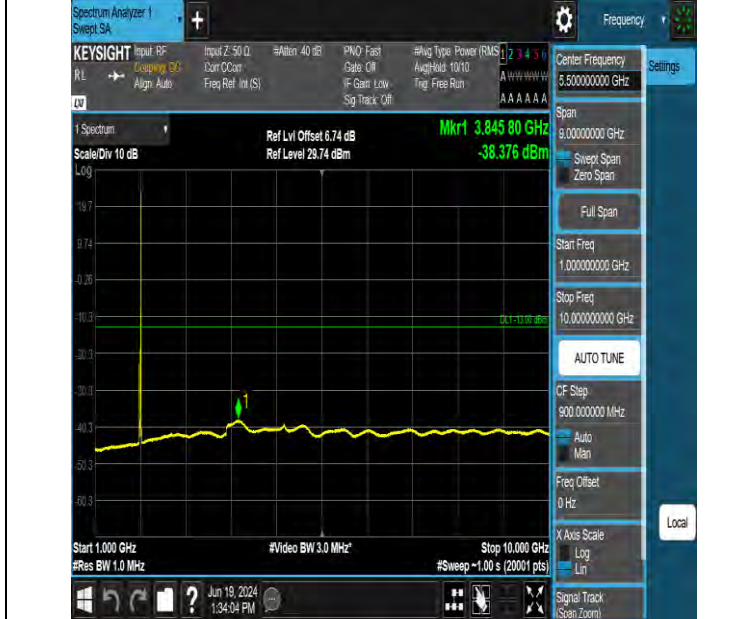

Band2 20MHz QPSK 19100 1RB#0 10000~20000 10000~20000

Band2 20MHz QPSK 19100 1RB#99 1000~10000 1000~10000