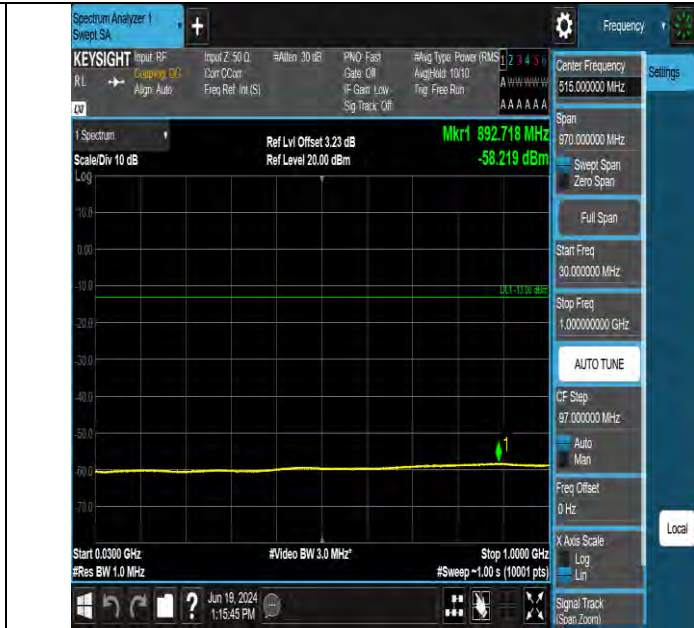

Band2 3MHz QPSK 19185 1RB#14 1000~10000 1000~10000

BUREAU VERITAS

Test Report No.: W7L-P24050014RF06

Band2 3MHz QPSK 19185 15RB#0 30~1000 30~1000