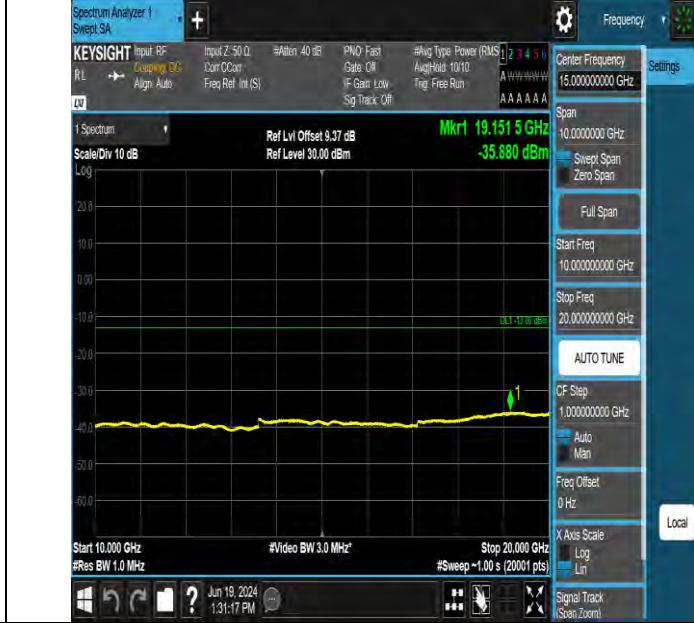

Band2 20MHz QPSK 18900 1RB#99 1000~10000 1000~10000

Band2 20MHz QPSK 18900 1RB#99 10000~20000 10000~20000

BV 7Layers Communications Technology (Shenzhen) Co., Ltd

Room B37, Warehouse A5, No.3 Chiwan 4th Road, Zhaoshang Street, Nanshan District Shenzhen, Guangdong, People's Republic of China