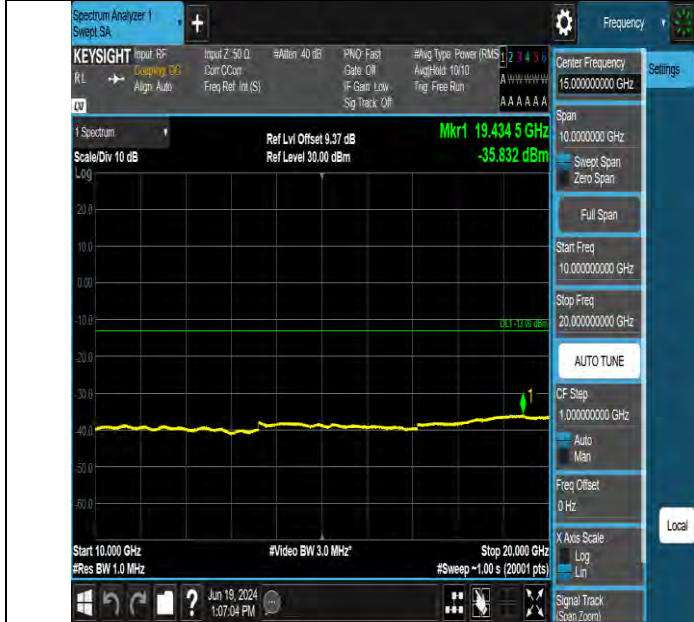

Band2 5MHz QPSK 19175 25RB#0 10000~20000 10000~20000

Band2 10MHz QPSK 18650 1RB#0 30~1000 30~1000

BV 7Layers Communications Technology (Shenzhen) Co., Ltd

Room B37, Warehouse A5, No.3 Chiwan 4th Road, Zhaoshang Street, Nanshan District Shenzhen, Guangdong, People's Republic of China