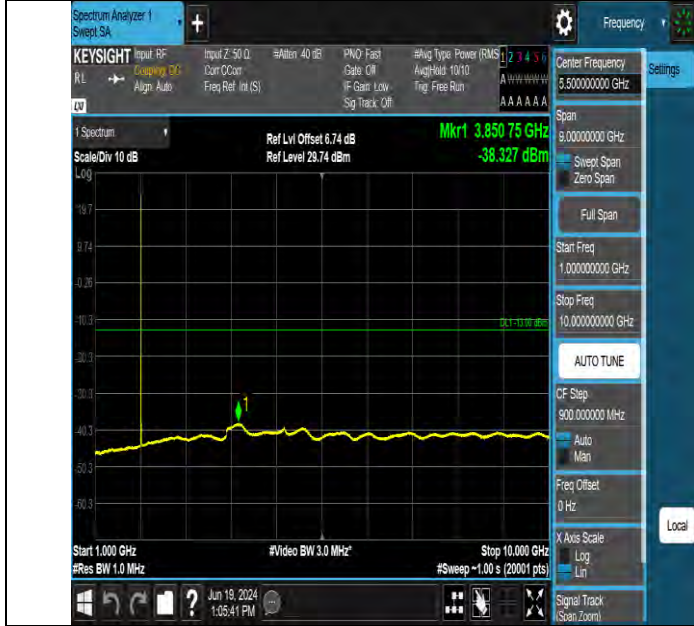

Band2 5MHz QPSK 19175 1RB#24 1000~10000 1000~10000

Band2 5MHz QPSK 19175 1RB#24 10000~20000 10000~20000

BV 7Layers Communications Technology (Shenzhen) Co., Ltd

Room B37, Warehouse A5, No.3 Chiwan 4th Road, Zhaoshang Street, Nanshan District Shenzhen, Guangdong, People's Republic of China