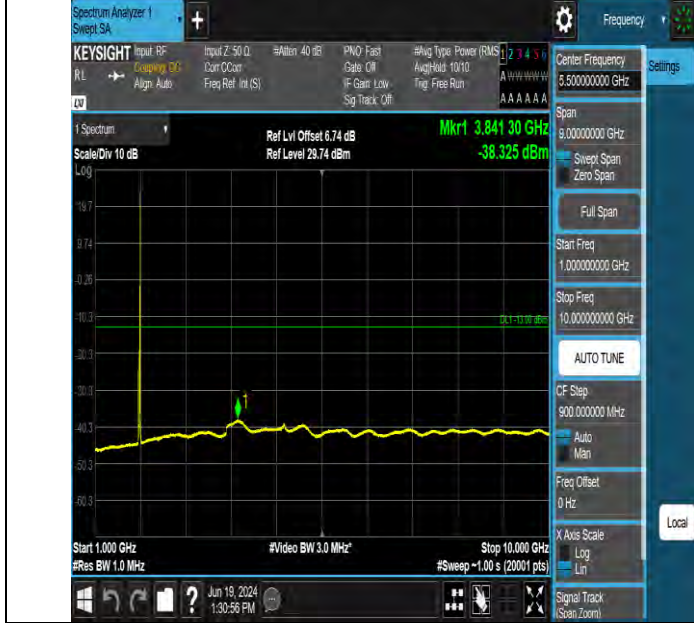

Band2 20MHz QPSK 18900 1RB#99 1000~10000 1000~10000

Band2 20MHz QPSK 18900 1RB#99 10000~20000 10000~20000

BV 7Layers Communications Technology (Shenzhen) Co., Ltd

Room B37, Warehouse A5, No.3 Chiwan 4th Road, Zhaoshang Street, Nanshan District Shenzhen, Guangdong, People's Republic of China