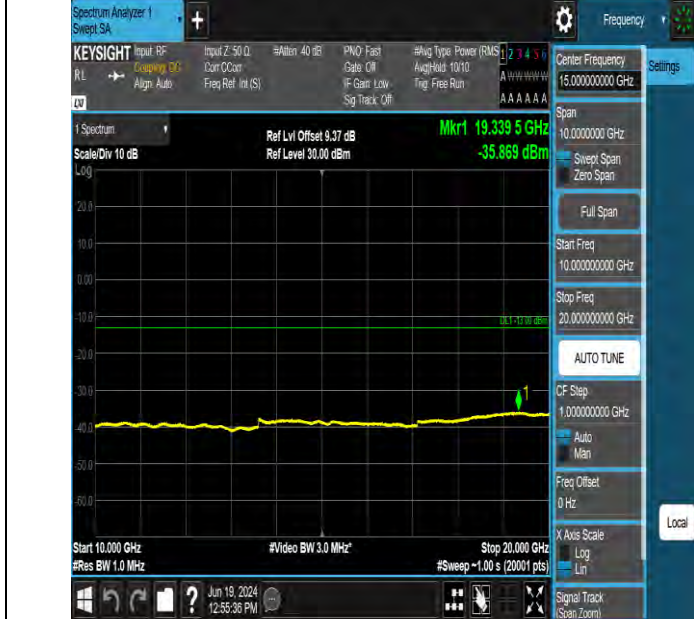

Band2 15MHz QPSK 19125 1RB#0 30~1000 30~1000

Band2 15MHz QPSK 19125 1RB#0 10000~20000 10000~20000

BV 7Layers Communications Technology (Shenzhen) Co., Ltd

Room B37, Warehouse A5, No.3 Chiwan 4th Road, Zhaoshang Street, Nanshan District Shenzhen, Guangdong, People's Republic of China

Tel: +86 755 8869 6566
Fax: +86 755 8869 6577

Email: customerservice.sw@bureauveritas.com