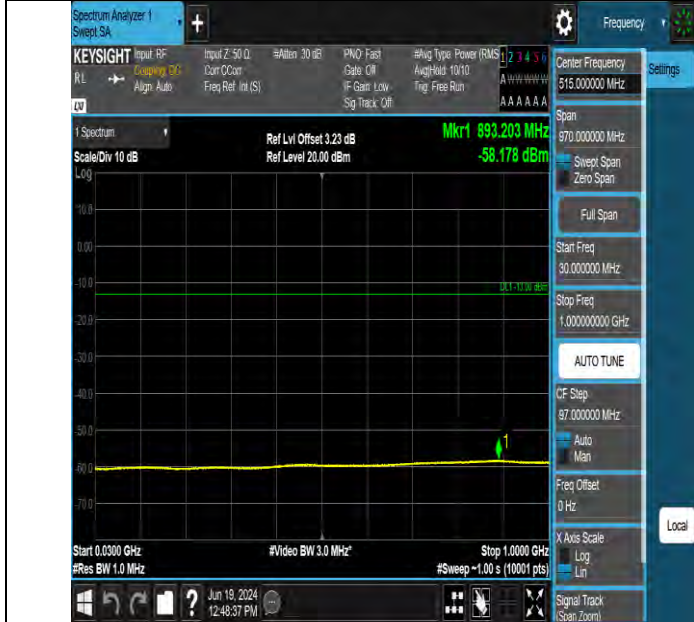

Band2 15MHz QPSK 18675 1RB#0 30~1000 30~1000

Band2 15MHz QPSK 18675 1RB#0 1000~10000 1000~10000

BV 7Layers Communications Technology (Shenzhen) Co., Ltd

Room B37, Warehouse A5, No.3 Chiwan 4th Road, Zhaoshang Street, Nanshan District Shenzhen, Guangdong, People's Republic of China