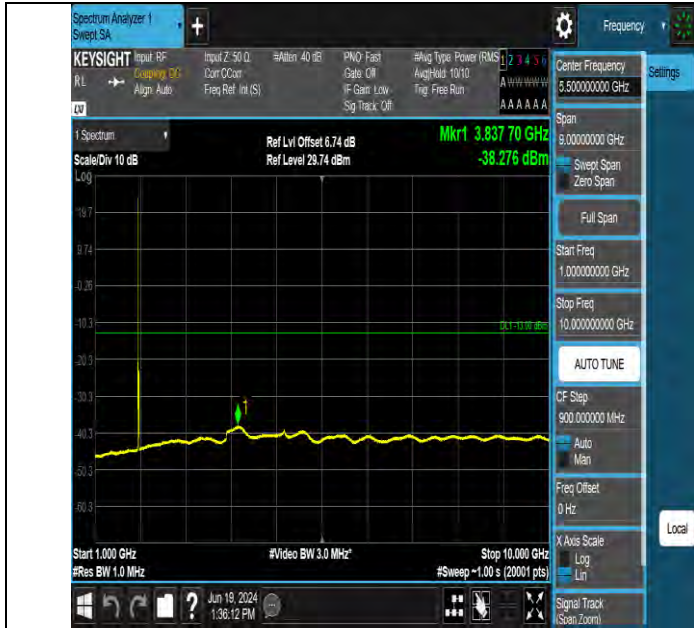

BUREAU VERITAS

Test Report No.: W7L-P24050014RF06

Band2 10MHz QPSK 18650 1RB#0 1000~10000 1000~10000