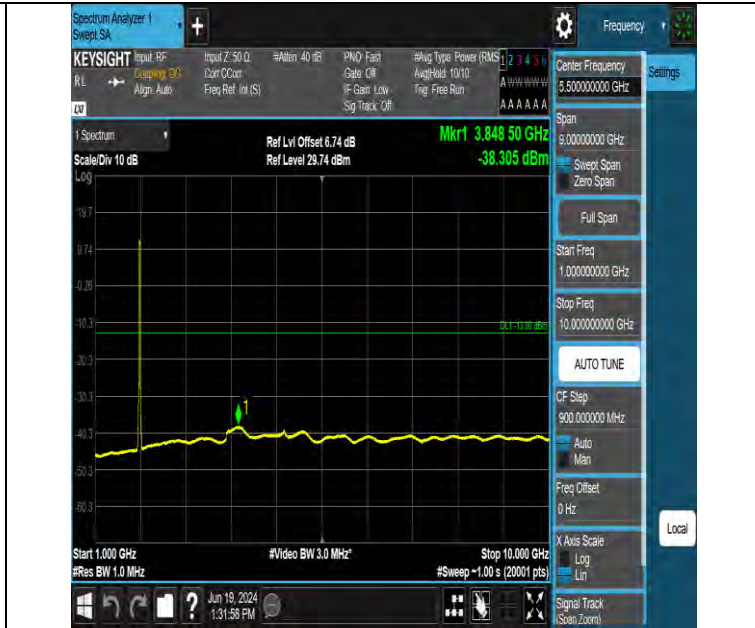

Band2 20MHz QPSK 18900 1RB#99 10000~20000 10000~20000

BUREAU VERITAS

Test Report No.: W7L-P24050014RF06

Band2 20MHz QPSK 18900 100RB#0 1000~10000 1000~10000