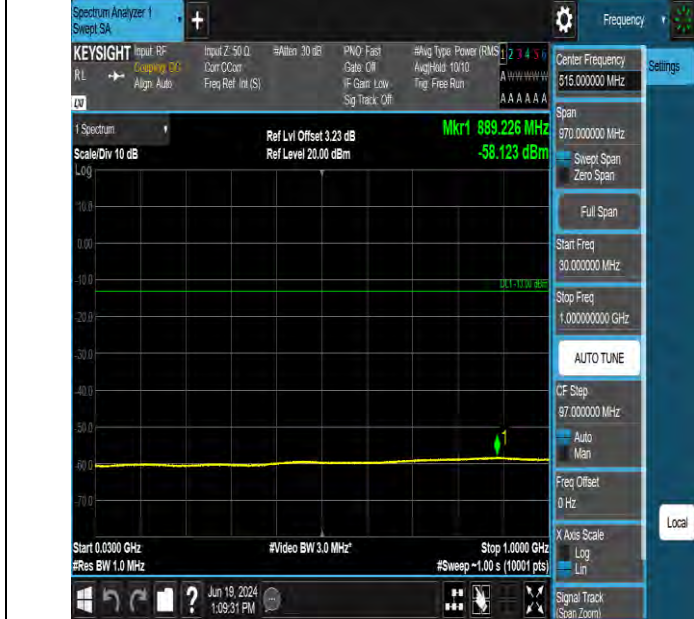

Band2 3MHz QPSK 18615 1RB#14 10000~20000 10000~20000

Band2 3MHz QPSK 18615 15RB#0 30~1000 30~1000

BV 7Layers Communications Technology (Shenzhen) Co., Ltd

Room B37, Warehouse A5, No.3 Chiwan 4th Road, Zhaoshang Street, Nanshan District Shenzhen, Guangdong, People's Republic of China