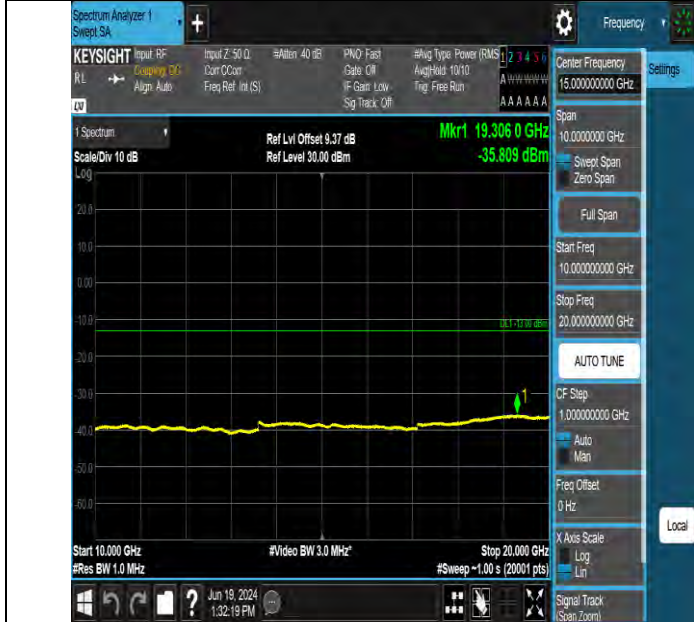

Band2 20MHz QPSK 18900 100RB#0 10000~20000 10000~20000

Band2 20MHz QPSK 19100 1RB#0 30~1000 30~1000

BV 7Layers Communications Technology (Shenzhen) Co., Ltd

Room B37, Warehouse A5, No.3 Chiwan 4th Road, Zhaoshang Street, Nanshan District Shenzhen, Guangdong, People's Republic of China