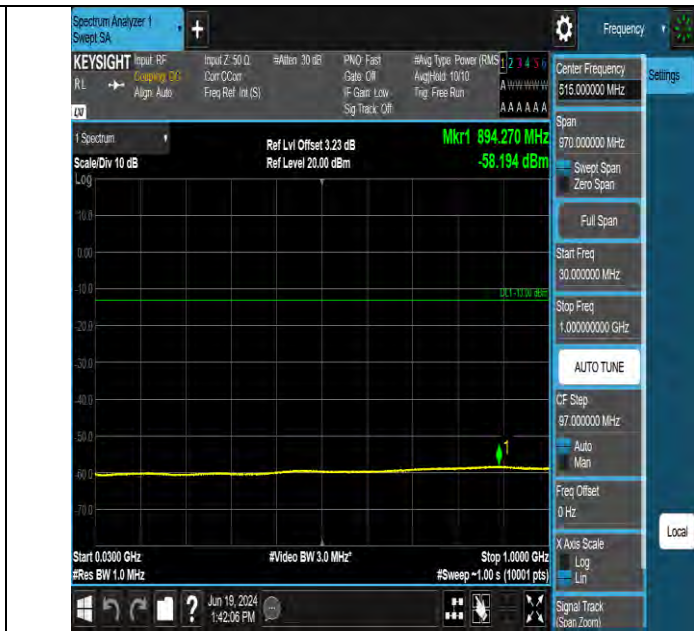

BUREAU VERITAS

Test Report No.: W7L-P24050014RF06

Band2 10MHz QPSK 19150 1RB#0 30~1000 30~1000