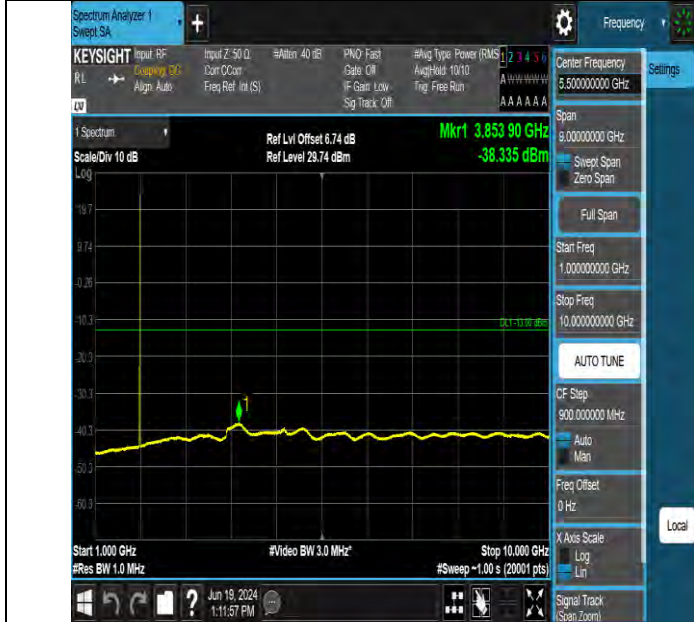

Band2 3MHz QPSK 18900 1RB#14 1000~10000 1000~10000

Band2 3MHz QPSK 18900 1RB#14 10000~20000 10000~20000

BV 7Layers Communications Technology (Shenzhen) Co., Ltd

Room B37, Warehouse A5, No.3 Chiwan 4th Road, Zhaoshang Street, Nanshan District Shenzhen, Guangdong, People's Republic of China