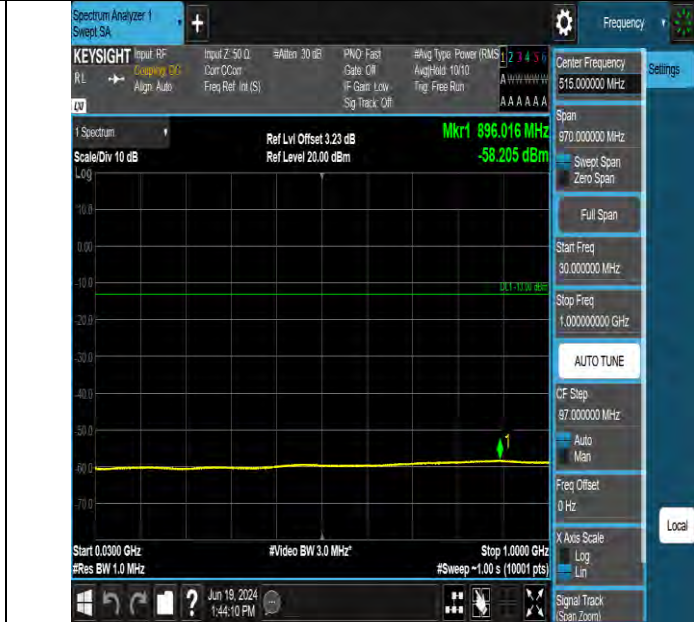

Band2 10MHz QPSK 19150 1RB#49 10000~20000 10000~20000

Band2 10MHz QPSK 19150 50RB#0 30~1000 30~1000

BV 7Layers Communications Technology (Shenzhen) Co., Ltd

Room B37, Warehouse A5, No.3 Chiwan 4th Road, Zhaoshang Street, Nanshan District Shenzhen, Guangdong, People's Republic of China