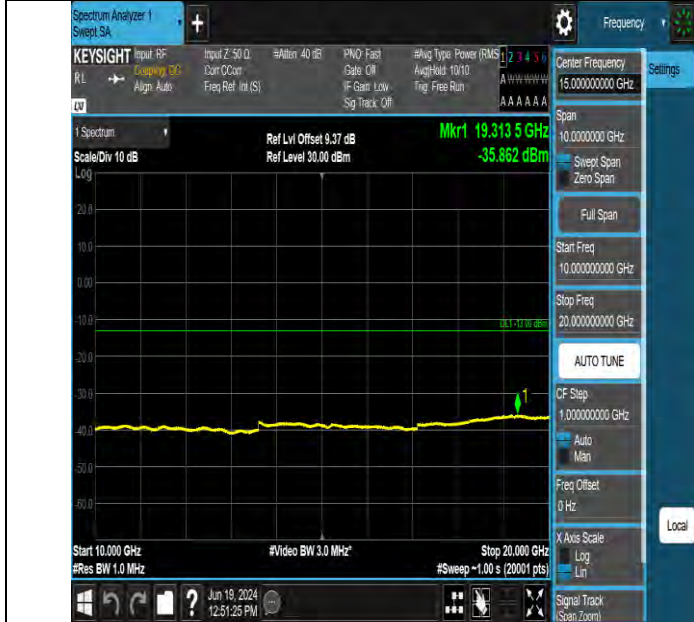

Band2 15MHz QPSK 18675 75RB#0 10000~20000 10000~20000

Band2 15MHz QPSK 18900 1RB#0 30~1000 30~1000

BV 7Layers Communications Technology (Shenzhen) Co., Ltd

Room B37, Warehouse A5, No.3 Chiwan 4th Road, Zhaoshang Street, Nanshan District Shenzhen, Guangdong, People's Republic of China