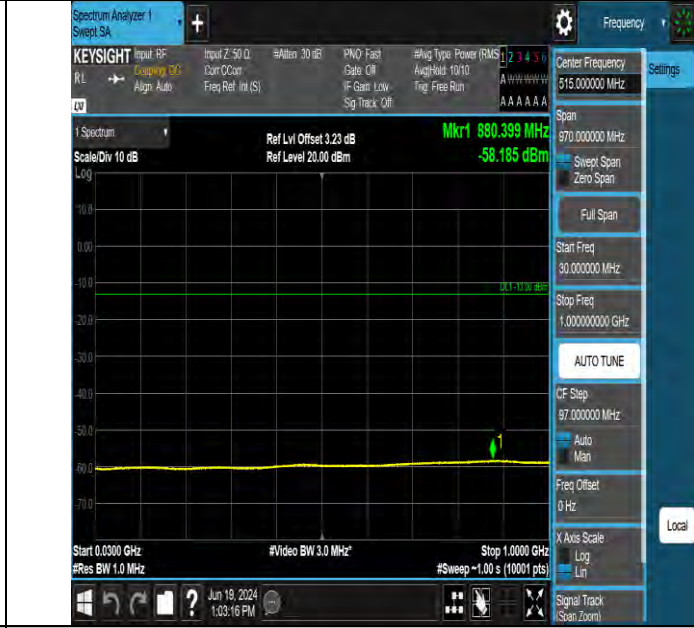

Band2 5MHz QPSK 18900 1RB#24 10000~20000 10000~20000

Band2 5MHz QPSK 18900 25RB#0 30~1000 30~1000

BV 7Layers Communications Technology (Shenzhen) Co., Ltd

Room B37, Warehouse A5, No.3 Chiwan 4th Road, Zhaoshang Street, Nanshan District Shenzhen, Guangdong, People's Republic of China