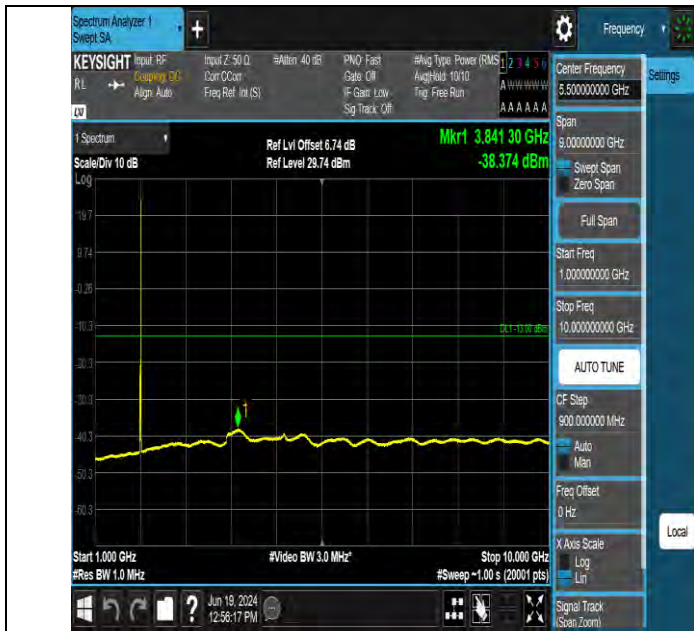

BUREAU VERITAS

Test Report No.: W7L-P24050014RF06

Band2 15MHz QPSK 19125 1RB#74 1000~10000 1000~10000