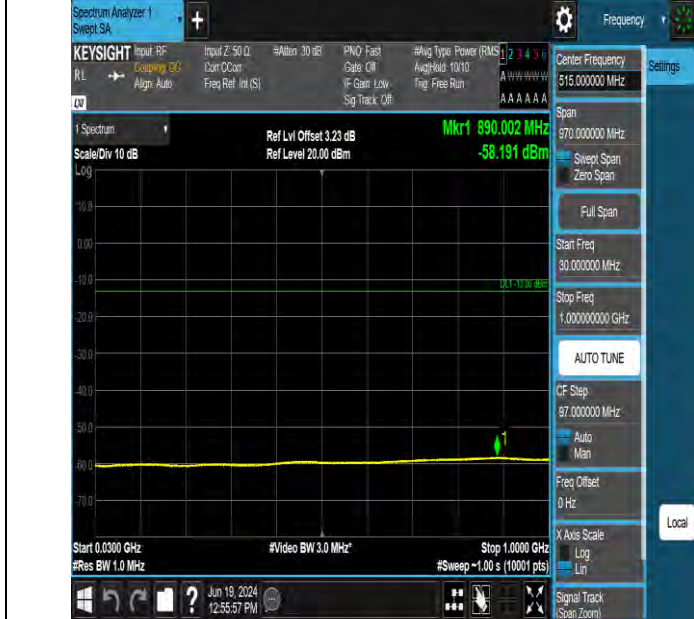

Band2 15MHz QPSK 19125 1RB#0 1000~10000 1000~10000

Band2 15MHz QPSK 19125 1RB#74 30~1000 30~1000

BV 7Layers Communications Technology (Shenzhen) Co., Ltd

Room B37, Warehouse A5, No.3 Chiwan 4th Road, Zhaoshang Street, Nanshan District Shenzhen, Guangdong, People's Republic of China

Tel: +86 755 8869 6566
Fax: +86 755 8869 6577

Email: customerservice.sw@bureauveritas.com