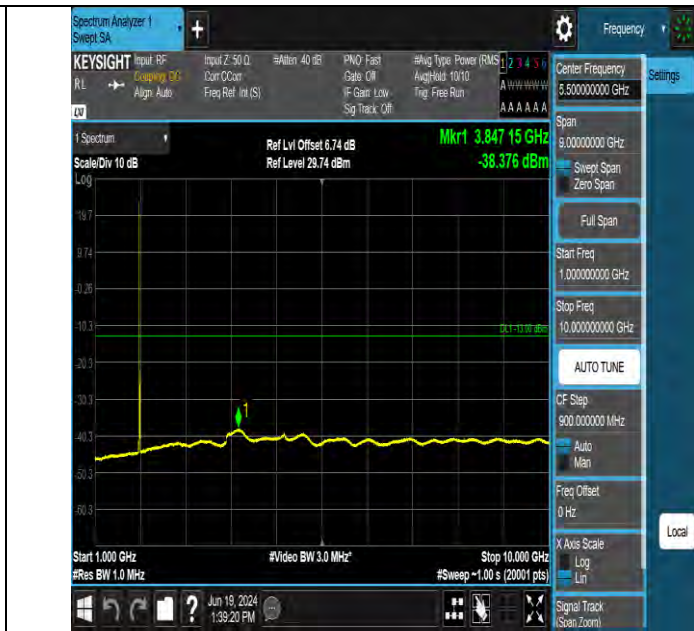

BUREAU VERITAS

Test Report No.: W7L-P24050014RF06

Band2 10MHz QPSK 18900 1RB#0 1000~10000 1000~10000