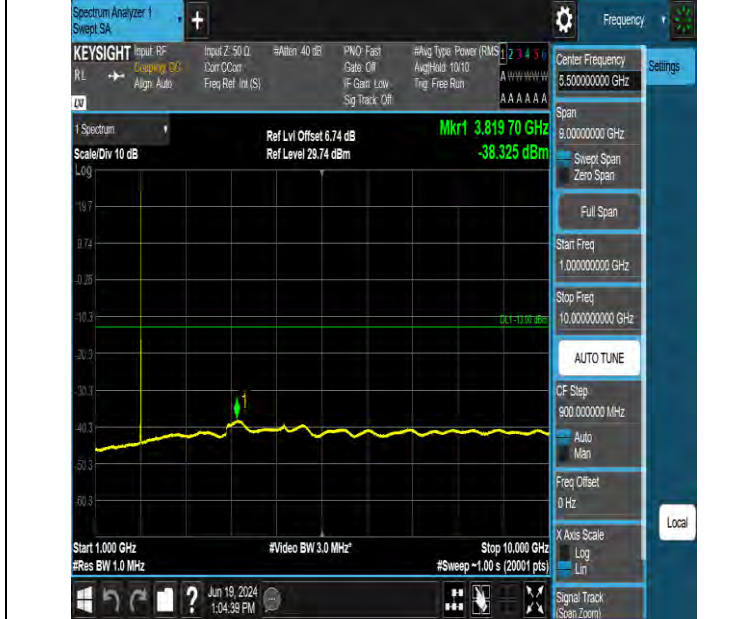

Band2 5MHz QPSK 18900 25RB#0 10000~20000 10000~20000

Band2 5MHz QPSK 19175 1RB#0 1000~10000 1000~10000

BV 7Layers Communications Technology (Shenzhen) Co., Ltd

Room B37, Warehouse A5, No.3 Chiwan 4th Road, Zhaoshang Street, Nanshan District Shenzhen, Guangdong, People's Republic of China

Tel: +86 755 8869 6566
Fax: +86 755 8869 6577
Email: customerservice.sw@bureauveritas.com