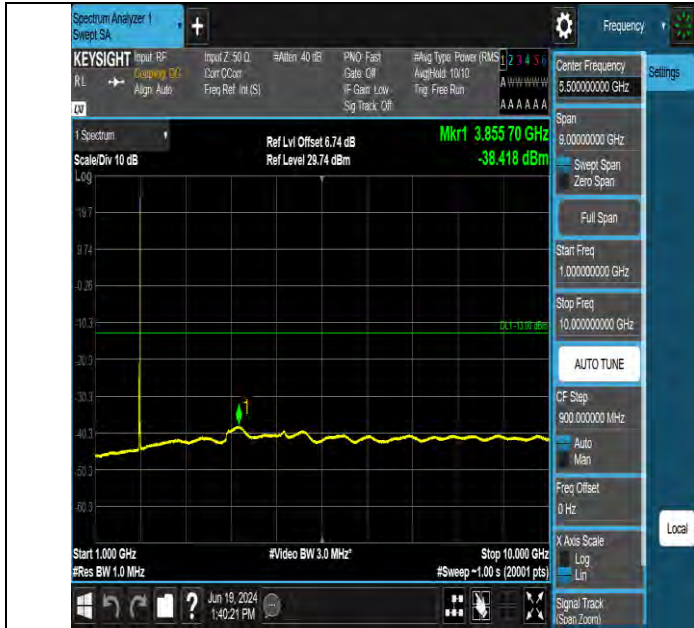

BUREAU VERITAS

Test Report No.: W7L-P24050014RF06

Band2 10MHz QPSK 18900 1RB#49 1000~10000 1000~10000