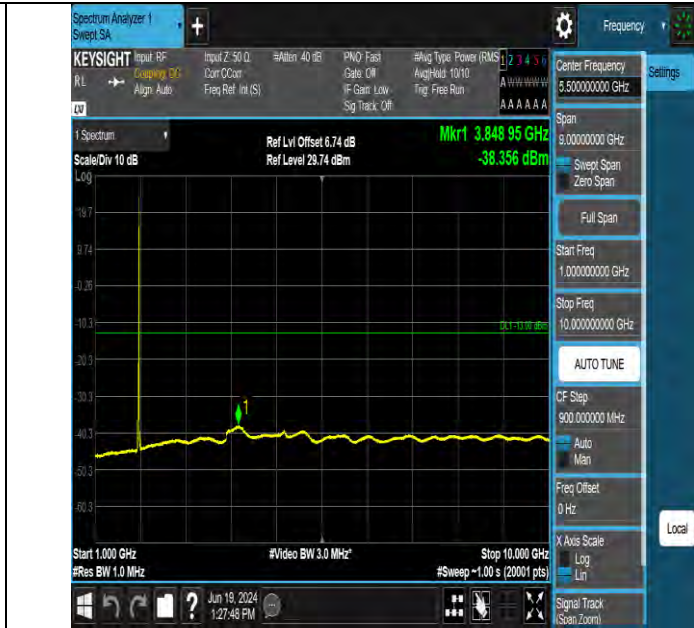

Band2 20MHz QPSK 18700 1RB#0 10000~20000 10000~20000

BUREAU VERITAS

Test Report No.: W7L-P24050014RF06

Band2 20MHz QPSK 18700 1RB#99 1000~10000 1000~10000