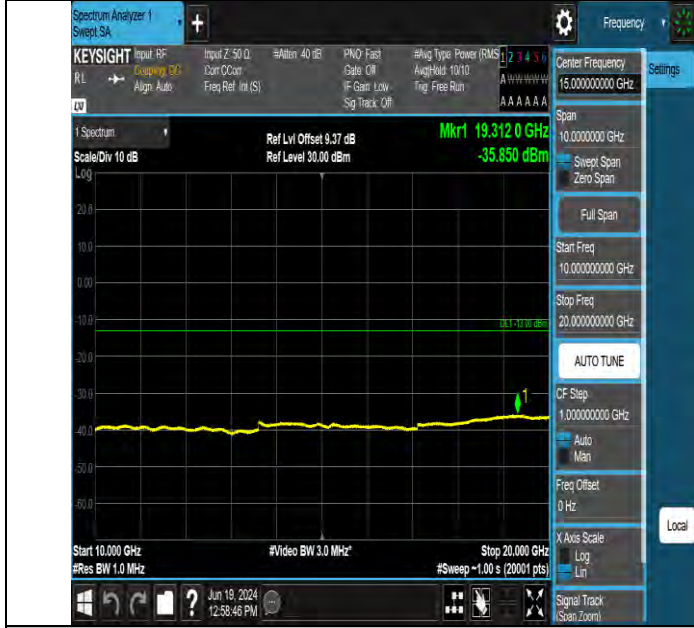

Band2 5MHz QPSK 18625 1RB#0 10000~20000 10000~20000

Band2 5MHz QPSK 18625 1RB#24 30~1000 30~1000

BV 7Layers Communications Technology (Shenzhen) Co., Ltd

Room B37, Warehouse A5, No.3 Chiwan 4th Road, Zhaoshang Street, Nanshan District Shenzhen, Guangdong, People's Republic of China