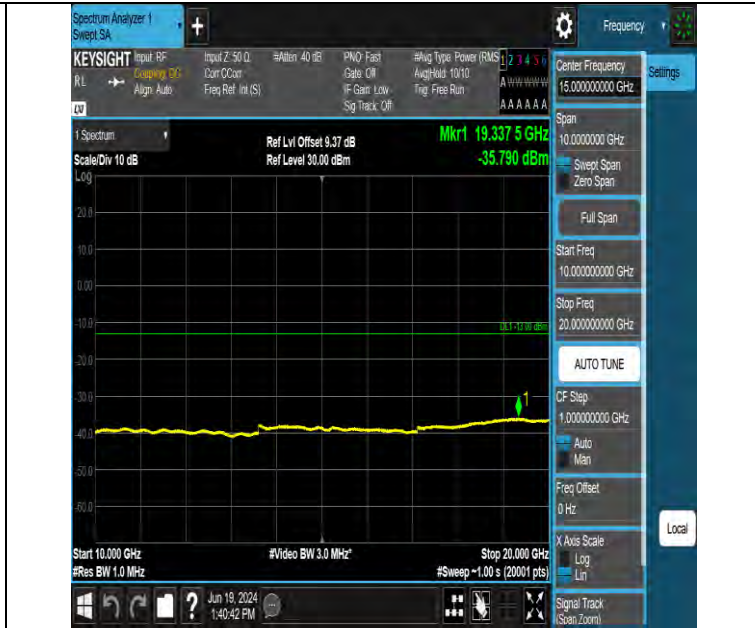

BUREAU VERITAS

Test Report No.: W7L-P24050014RF06

Band2 10MHz QPSK 18900 1RB#49 10000~20000 10000~20000