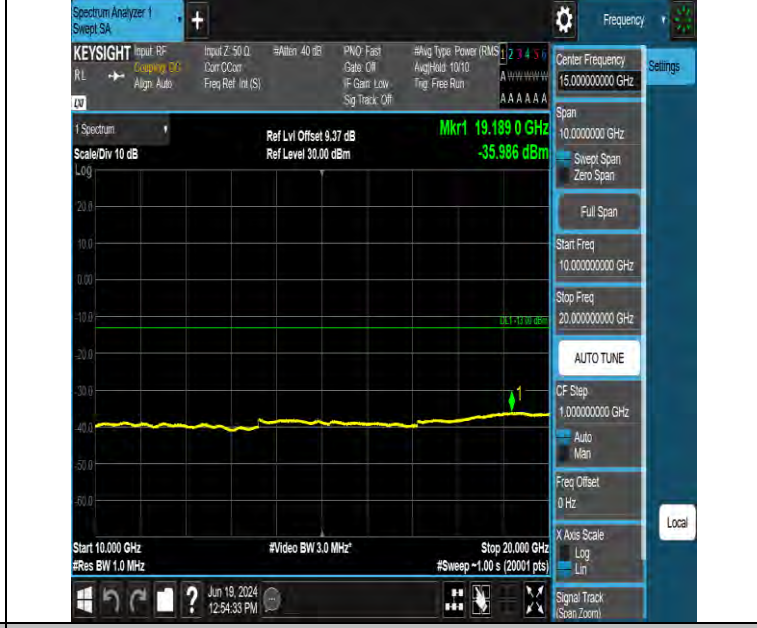

Band2 15MHz QPSK 18900 75RB#0 1000~1000 1000~1000

Band2 15MHz QPSK 18900 75RB#0 10000~20000 10000~20000

BV 7Layers Communications Technology (Shenzhen) Co., Ltd

Room B37, Warehouse A5, No.3 Chiwan 4th Road, Zhaoshang Street, Nanshan District Shenzhen, Guangdong, People's Republic of China