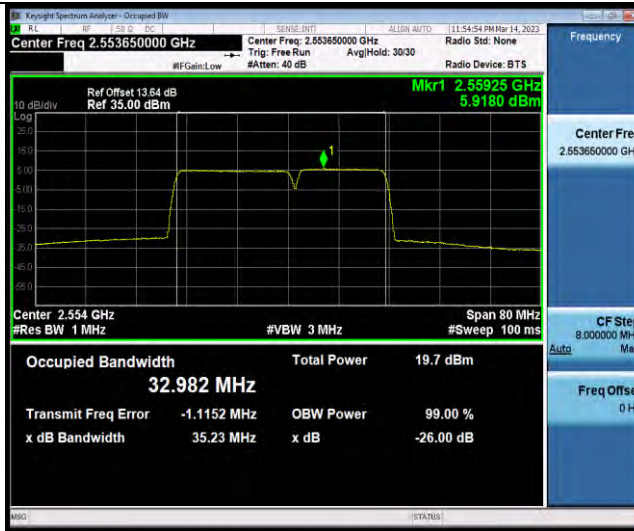

BUREAU VERITAS

Test Report No.: W7L-P23030004RF07

7-7-20MHz-15MHz-16QAM-16QAM-20850-21021-100RB#0-75RB#0

7-7-20MHz-15MHz-16QAM-16QAM-21026-21197-100RB#0-75RB#0

7-7-20MHz-15MHz-16QAM-16QAM-21201-21372-100RB#0-75RB#0