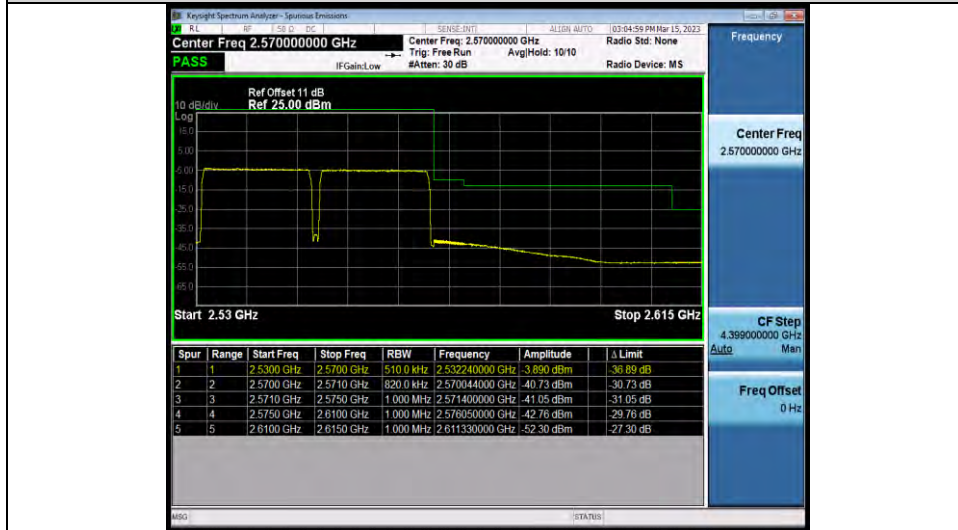

7-7-20MHz-20MHz-16QAM-16QAM-21152-21350-1RB#0-1RB#99