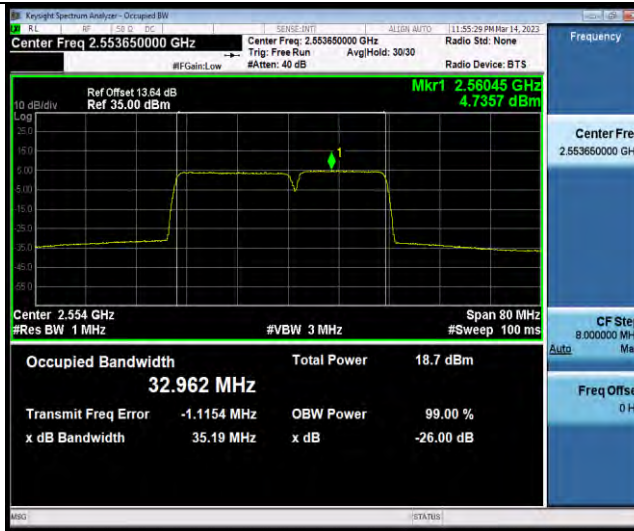

BUREAU VERITAS

Test Report No.: W7L-P23030004RF07

7-7-20MHz-15MHz-64QAM-64QAM-20850-21021-100RB#0-75RB#0