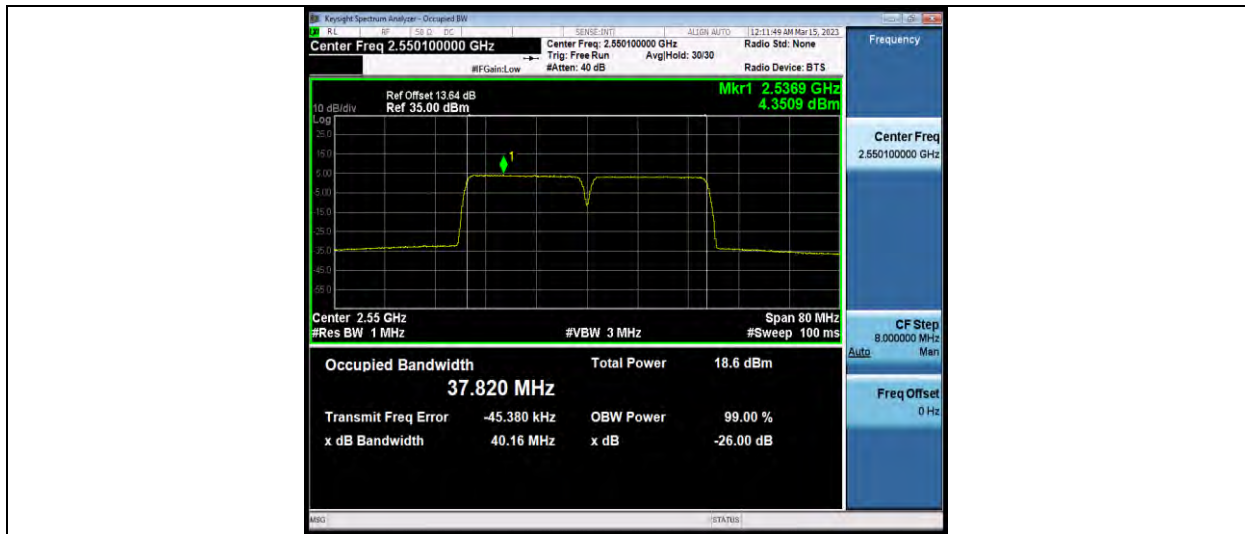

BUREAU
VERITAS

Test Report No.: W7L-P23030004RF07

Test Report No.: W7L-P23030004RF07

BAND EDGE

Test Result

Band	Bandwidth	Modulation	Channel	RB Configuration	Result(dBm)	Verdict
7-7	20MHz-20MHz	QPSK-QPSK	20850-21048	100RB#0-100RB#0	-41.00,-39.18, -38.51,-38.10	PASS
7-7	20MHz-20MHz	QPSK-QPSK	20850-21048	1RB#0-1RB#99	-52.01,-49.74, -45.54,-45.03	PASS
7-7	20MHz-20MHz	QPSK-QPSK	20850-21048	1RB#99-1RB#0	-45.72,-50.47, -49.56,-48.95	PASS
7-7	20MHz-20MHz	QPSK-QPSK	21152-21350	100RB#0-100RB#0	-39.02,-39.64, -40.76,-52.21	PASS
7-7	20MHz-20MHz	QPSK-QPSK	21152-21350	1RB#0-1RB#99	-46.01,-46.47, -50.29,-52.32	PASS
7-7	20MHz-20MHz	QPSK-QPSK	21152-21350	1RB#99-1RB#0	-49.32,-49.70, -45.90,-52.30	PASS
7-7	20MHz-20MHz	16QAM-16QAM	20850-21048	100RB#0-100RB#0	-42.06,-40.42, -39.73,-39.31	PASS
7-7	20MHz-20MHz	16QAM-16QAM	20850-21048	1RB#0-1RB#99	-52.02,-49.61, -45.64,-45.10	PASS
7-7	20MHz-20MHz	16QAM-16QAM	20850-21048	1RB#99-1RB#0	-45.80,-49.95, -48.95,-48.43	PASS
7-7	20MHz-20MHz	16QAM-16QAM	21152-21350	100RB#0-100RB#0	-40.73,-41.05, -42.76,-52.30	PASS
7-7	20MHz-20MHz	16QAM-16QAM	21152-21350	1RB#0-1RB#99	-45.62,-45.79, -50.30,-52.32	PASS
7-7	20MHz-20MHz	16QAM-16QAM	21152-21350	1RB#99-1RB#0	-48.80,-49.45, -45.64,-52.24	PASS
7-7	20MHz-20MHz	64QAM-64QAM	20850-21048	100RB#0-100RB#0	-42.14,-40.52, -39.86,-39.51	PASS
7-7	20MHz-20MHz	64QAM-64QAM	20850-21048	1RB#0-1RB#99	-52.03,-49.63, -45.71,-45.19	PASS
7-7	20MHz-20MHz	64QAM-64QAM	20850-21048	1RB#99-1RB#0	-45.83,-50.02, -48.96,-48.34	PASS
7-7	20MHz-20MHz	64QAM-64QAM	21152-21350	100RB#0-100RB#0	-40.69,-41.47, -42.68,-52.29	PASS
7-7	20MHz-20MHz	64QAM-64QAM	21152-21350	1RB#0-1RB#99	-45.61,-46.03, -50.19,-52.35	PASS
7-7	20MHz-20MHz	64QAM-64QAM	21152-21350	1RB#99-1RB#0	-48.84,-49.38, -45.58,-52.29	PASS