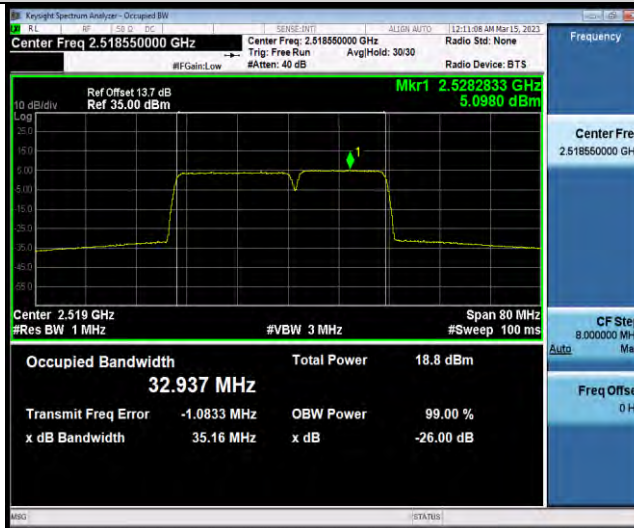

7-7-20MHz-15MHz-64QAM-64QAM-21026-21197-100RB#0-75RB#0