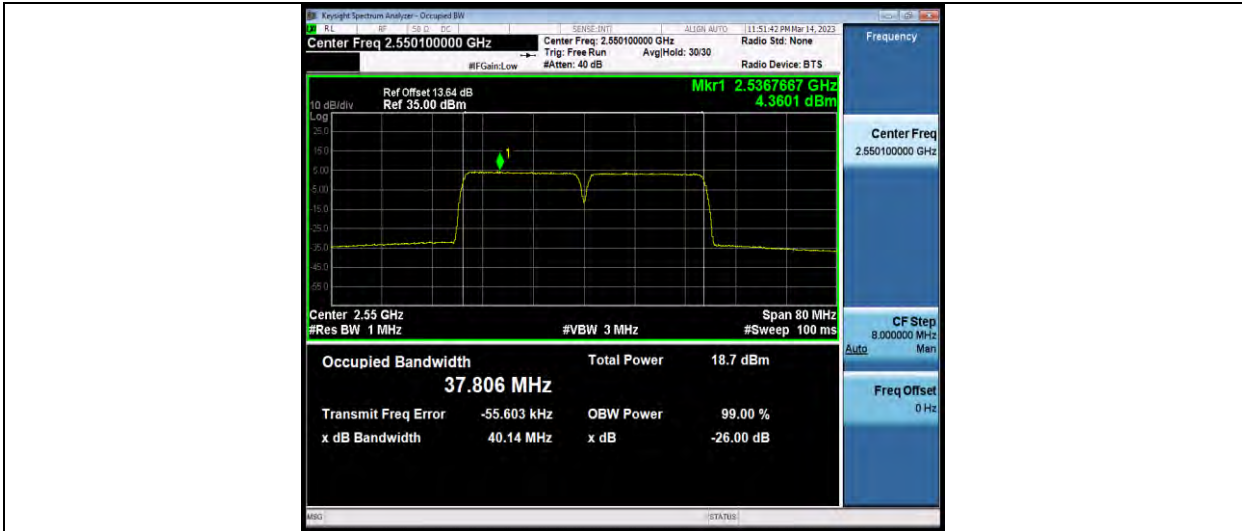

Test Report No.: W7L-P23030004RF07

7-7-20MHz-20MHz-64QAM-64QAM-20850-21048-100RB#0-100RB#0