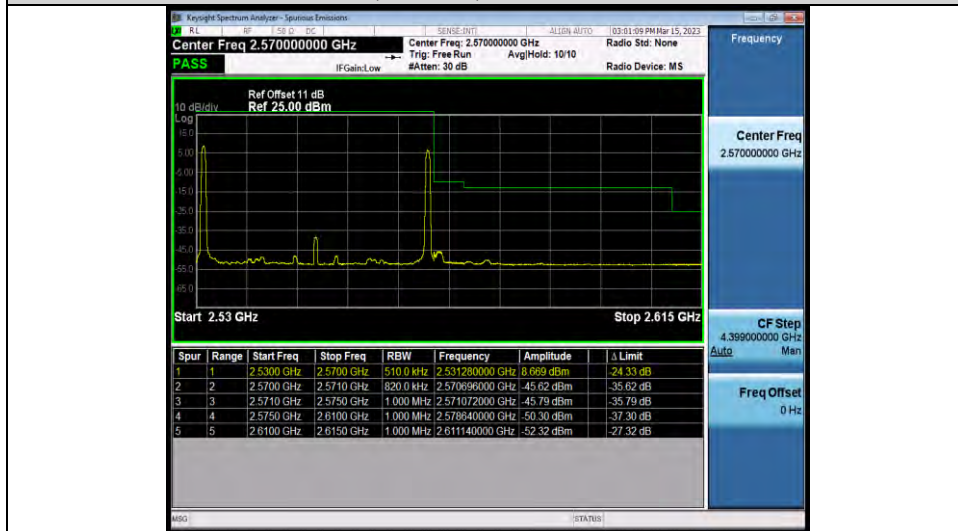

7-7-20MHz-20MHz-16QAM-16QAM-21152-21350-1RB#99-1RB#0