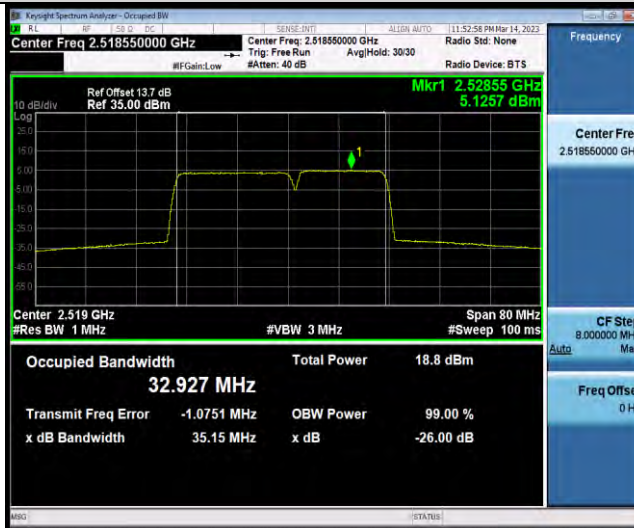

BUREAU VERITAS

Test Report No.: W7L-P23030004RF07

7-7-20MHz-15MHz-16QAM-16QAM-20850-21021-100RB#0-75RB#0

7-7-20MHz-15MHz-16QAM-16QAM-21026-21197-100RB#0-75RB#0

7-7-20MHz-15MHz-16QAM-16QAM-21201-21372-100RB#0-75RB#0