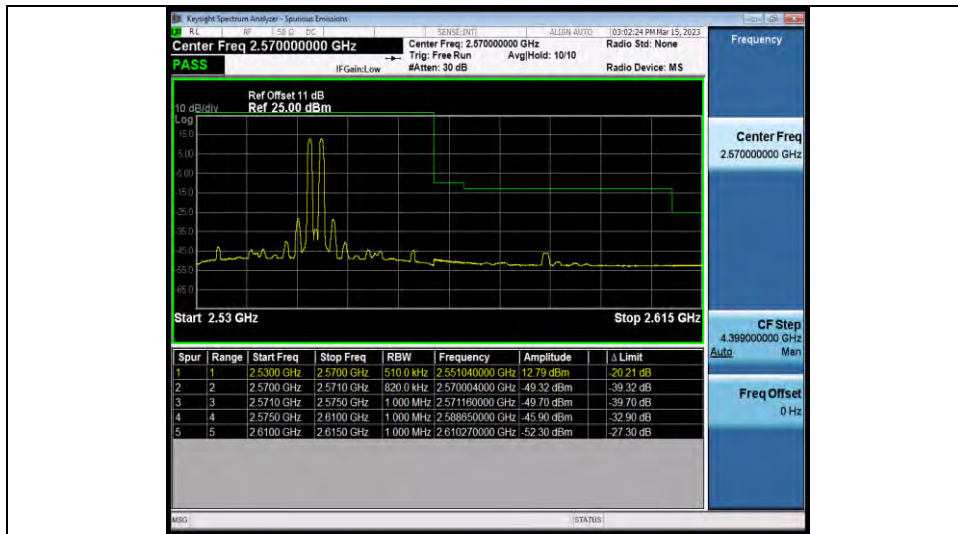

Test Report No.: W7L-P23030004RF07

7-7-20MHz-20MHz-16QAM-16QAM-20850-21048-100RB#0-100RB#0