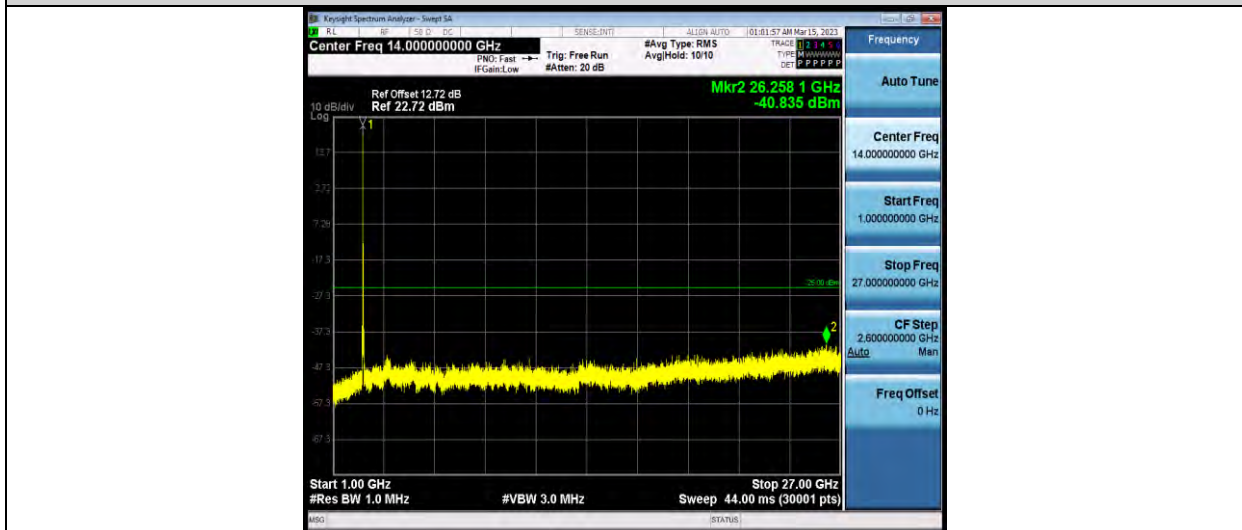

7-7-20MHz-20MHz-64QAM-64QAM-21152-21350-1RB#99-1RB#0-30~1000MHz