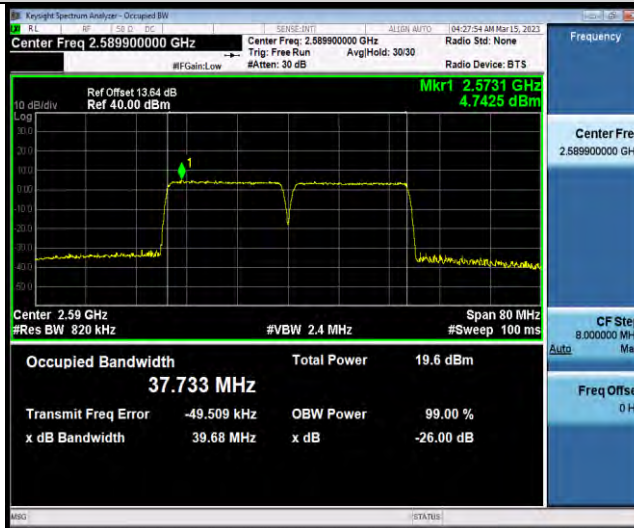

38-38-20MHz-20MHz-QPSK-QPSK-37901-38099-100RB#0-100RB#0