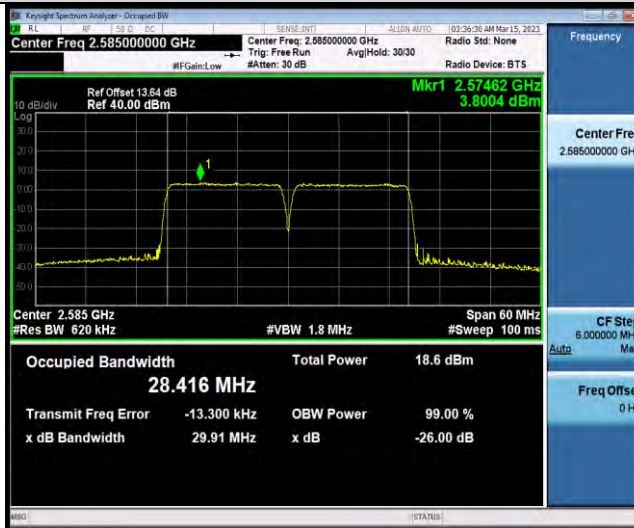

38-38-15MHz-15MHz-64QAM-64QAM-37925-38075-75RB#0-75RB#0