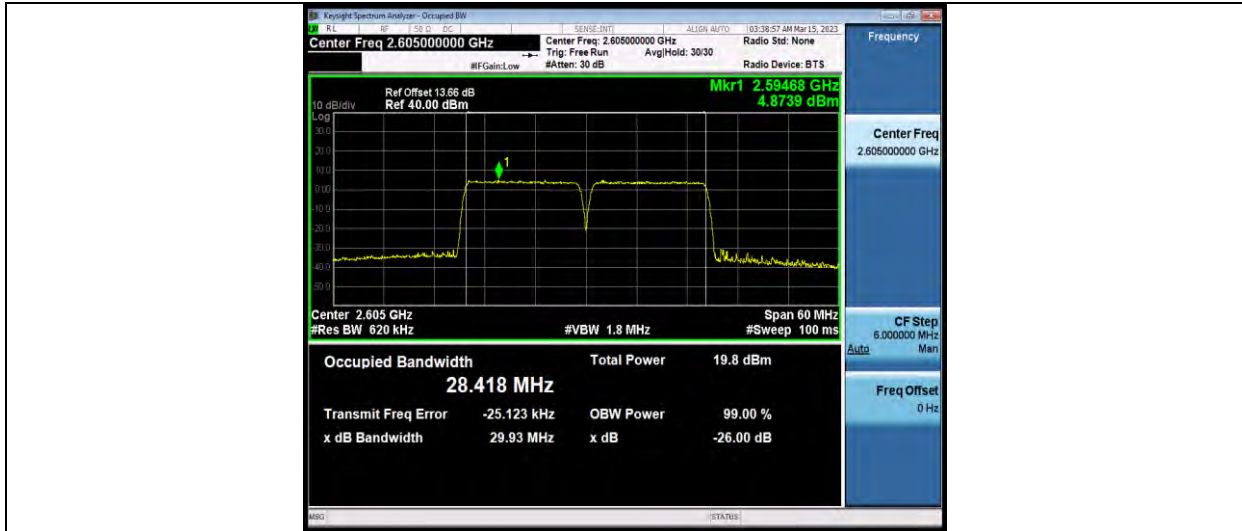

Test Report No.: W7L-P23030004RF07

38-38-15MHz-15MHz-16QAM-16QAM-37825-37975-75RB#0-75RB#0