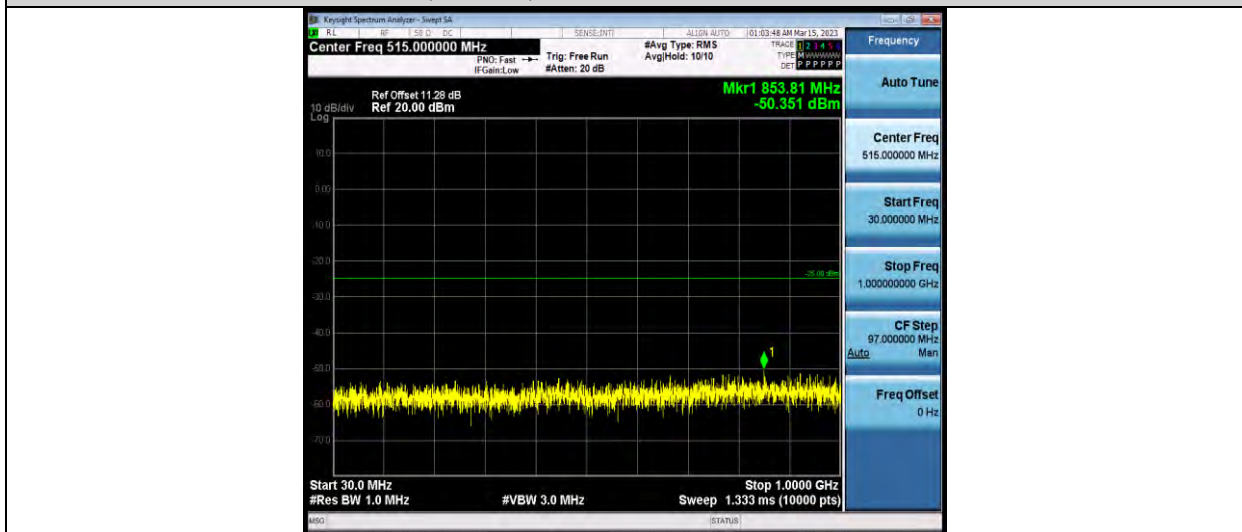

7-7-20MHz-20MHz-64QAM-64QAM-21152-21350-1RB#99-1RB#0-1000~27000MHz

**BUREAU
VERITAS**

Test Report No.: W7L-P23030004RF07

LTE BAND CA_38C

26DB BANDWIDTH AND OCCUPIED BANDWIDTH

Test Result

Band	Bandwidth	Modulation	Channel	RB Configuration	Occupied Bandwidth (MHz)	26dB Bandwidth (MHz)	Verdict
38-38	15MHz-15MHz	QPSK-QPSK	37825-37975	75RB#0-75RB#0	28.421	29.91	PASS
38-38	15MHz-15MHz	QPSK-QPSK	37925-38075	75RB#0-75RB#0	28.419	29.95	PASS
38-38	15MHz-15MHz	QPSK-QPSK	38025-38175	75RB#0-75RB#0	28.418	29.93	PASS
38-38	15MHz-15MHz	16QAM-16QAM	37825-37975	75RB#0-75RB#0	28.409	29.91	PASS
38-38	15MHz-15MHz	16QAM-16QAM	37925-38075	75RB#0-75RB#0	28.417	29.94	PASS
38-38	15MHz-15MHz	16QAM-16QAM	38025-38175	75RB#0-75RB#0	28.425	29.94	PASS
38-38	15MHz-15MHz	64QAM-64QAM	37825-37975	75RB#0-75RB#0	28.416	29.91	PASS
38-38	15MHz-15MHz	64QAM-64QAM	37925-38075	75RB#0-75RB#0	28.409	29.89	PASS
38-38	15MHz-15MHz	64QAM-64QAM	38025-38175	75RB#0-75RB#0	28.453	29.96	PASS
38-38	20MHz-20MHz	QPSK-QPSK	37850-38048	100RB#0-100RB#0	37.733	39.68	PASS
38-38	20MHz-20MHz	QPSK-QPSK	37901-38099	100RB#0-100RB#0	37.681	39.65	PASS
38-38	20MHz-20MHz	QPSK-QPSK	37952-38150	100RB#0-100RB#0	37.717	39.68	PASS
38-38	20MHz-20MHz	16QAM-16QAM	37850-38048	100RB#0-100RB#0	37.668	39.67	PASS
38-38	20MHz-20MHz	16QAM-16QAM	37901-38099	100RB#0-100RB#0	37.702	39.67	PASS
38-38	20MHz-20MHz	16QAM-16QAM	37952-38150	100RB#0-100RB#0	37.723	39.67	PASS
38-38	20MHz-20MHz	64QAM-64QAM	37850-38048	100RB#0-100RB#0	37.728	39.66	PASS
38-38	20MHz-20MHz	64QAM-64QAM	37901-38099	100RB#0-100RB#0	37.731	39.67	PASS
38-38	20MHz-20MHz	64QAM-64QAM	37952-38150	100RB#0-100RB#0	37.704	39.65	PASS