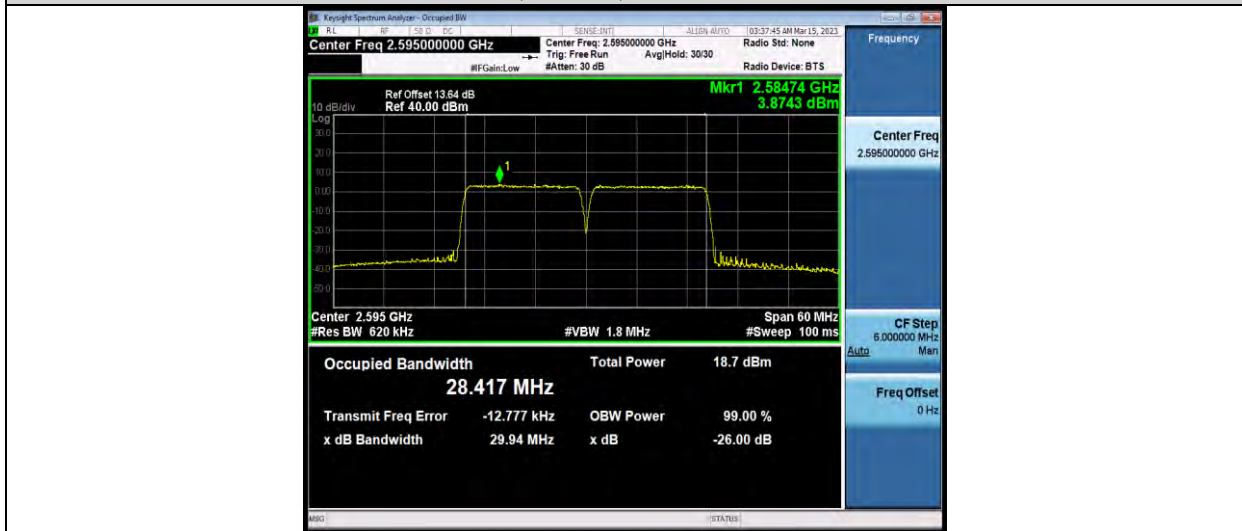

38-38-15MHz-15MHz-16QAM-16QAM-38025-38175-75RB#0-75RB#0