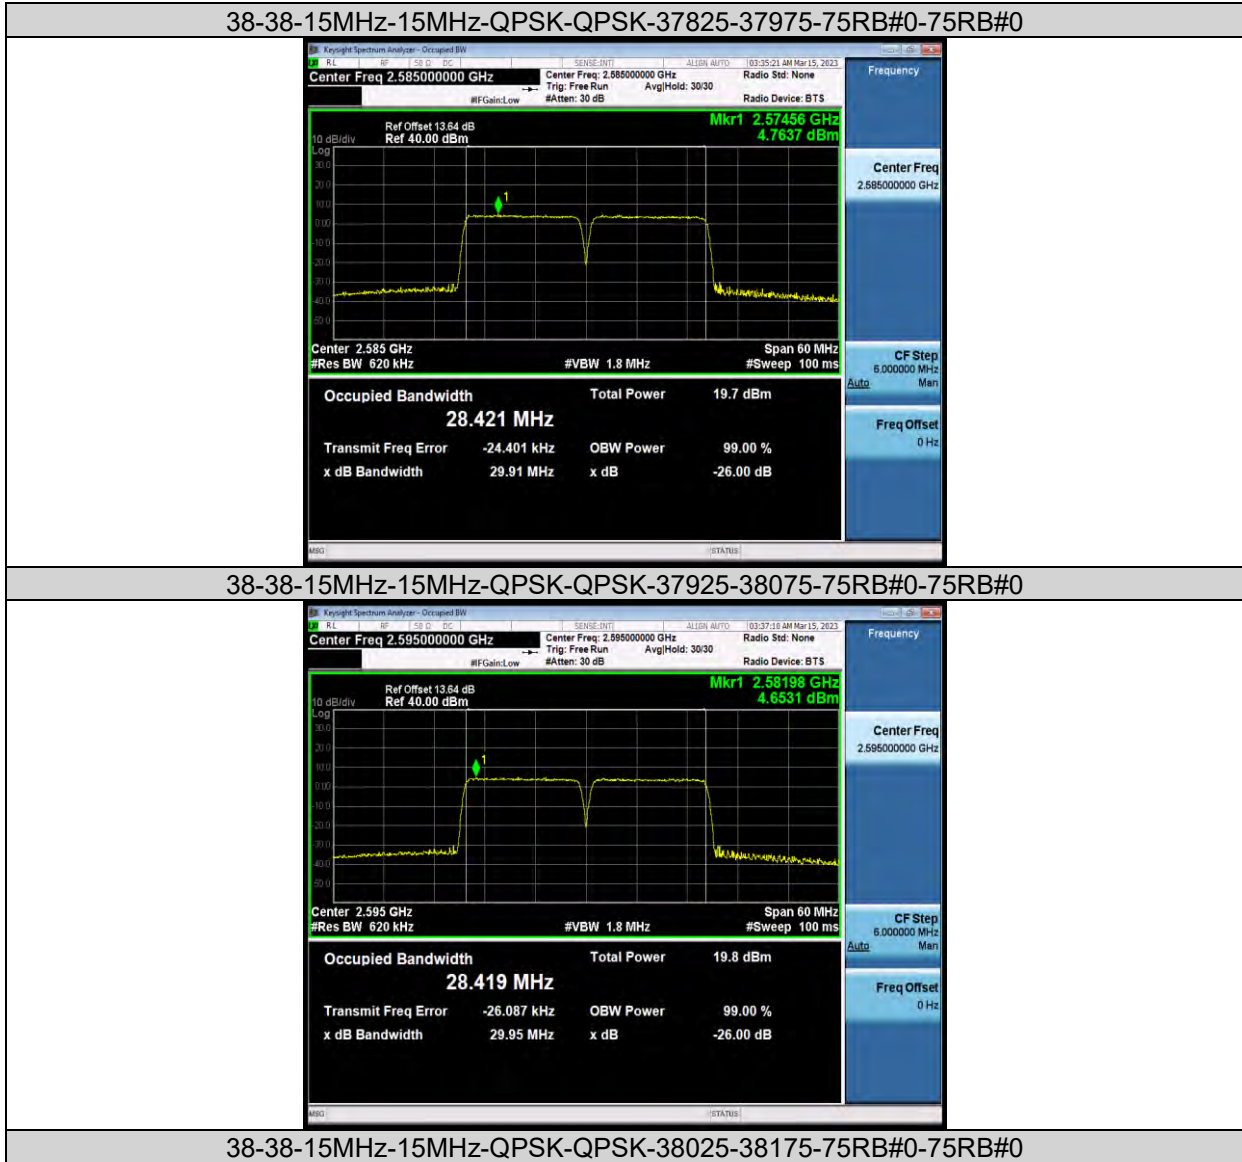

Test Graphs