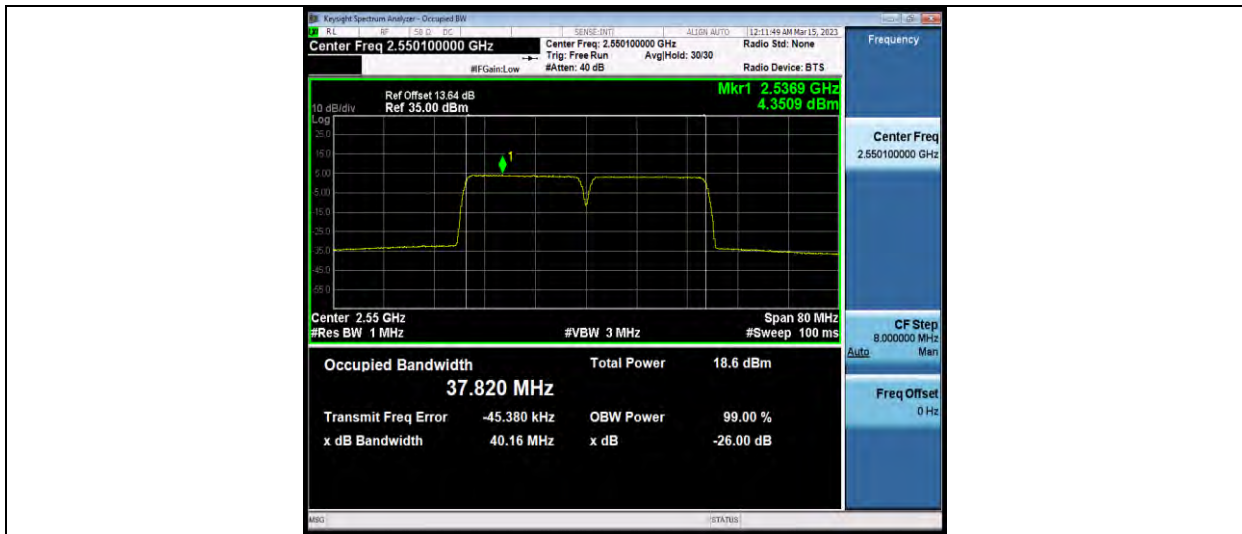

BUREAU
VERITAS

Test Report No.: W7L-P23030004RF07

Test Report No.: W7L-P23030004RF07

BAND EDGE

Test Result

Band	Bandwidth	Modulation	Channel	RB Configuration	Result(dBm)	Verdict
7-7	20MHz-20MHz	QPSK-QPSK	20850-21048	100RB#0-100RB#0	-41.00,-39.18, -38.51,-38.10	PASS
7-7	20MHz-20MHz	QPSK-QPSK	20850-21048	1RB#0-1RB#99	-52.01,-49.74, -45.54,-45.03	PASS
7-7	20MHz-20MHz	QPSK-QPSK	20850-21048	1RB#99-1RB#0	-45.72,-50.47, -49.56,-48.95	PASS
7-7	20MHz-20MHz	QPSK-QPSK	21152-21350	100RB#0-100RB#0	-39.02,-39.64, -40.76,-52.21	PASS
7-7	20MHz-20MHz	QPSK-QPSK	21152-21350	1RB#0-1RB#99	-46.01,-46.47, -50.29,-52.32	PASS
7-7	20MHz-20MHz	QPSK-QPSK	21152-21350	1RB#99-1RB#0	-49.32,-49.70, -45.90,-52.30	PASS
7-7	20MHz-20MHz	16QAM-16QAM	20850-21048	100RB#0-100RB#0	-42.06,-40.42, -39.73,-39.31	PASS
7-7	20MHz-20MHz	16QAM-16QAM	20850-21048	1RB#0-1RB#99	-52.02,-49.61, -45.64,-45.10	PASS
7-7	20MHz-20MHz	16QAM-16QAM	20850-21048	1RB#99-1RB#0	-45.80,-49.95, -48.95,-48.43	PASS
7-7	20MHz-20MHz	16QAM-16QAM	21152-21350	100RB#0-100RB#0	-40.73,-41.05, -42.76,-52.30	PASS
7-7	20MHz-20MHz	16QAM-16QAM	21152-21350	1RB#0-1RB#99	-45.62,-45.79, -50.30,-52.32	PASS
7-7	20MHz-20MHz	16QAM-16QAM	21152-21350	1RB#99-1RB#0	-48.80,-49.45, -45.64,-52.24	PASS
7-7	20MHz-20MHz	64QAM-64QAM	20850-21048	100RB#0-100RB#0	-42.14,-40.52, -39.86,-39.51	PASS
7-7	20MHz-20MHz	64QAM-64QAM	20850-21048	1RB#0-1RB#99	-52.03,-49.63, -45.71,-45.19	PASS
7-7	20MHz-20MHz	64QAM-64QAM	20850-21048	1RB#99-1RB#0	-45.83,-50.02, -48.96,-48.34	PASS
7-7	20MHz-20MHz	64QAM-64QAM	21152-21350	100RB#0-100RB#0	-40.69,-41.47, -42.68,-52.29	PASS
7-7	20MHz-20MHz	64QAM-64QAM	21152-21350	1RB#0-1RB#99	-45.61,-46.03, -50.19,-52.35	PASS
7-7	20MHz-20MHz	64QAM-64QAM	21152-21350	1RB#99-1RB#0	-48.84,-49.38, -45.58,-52.29	PASS