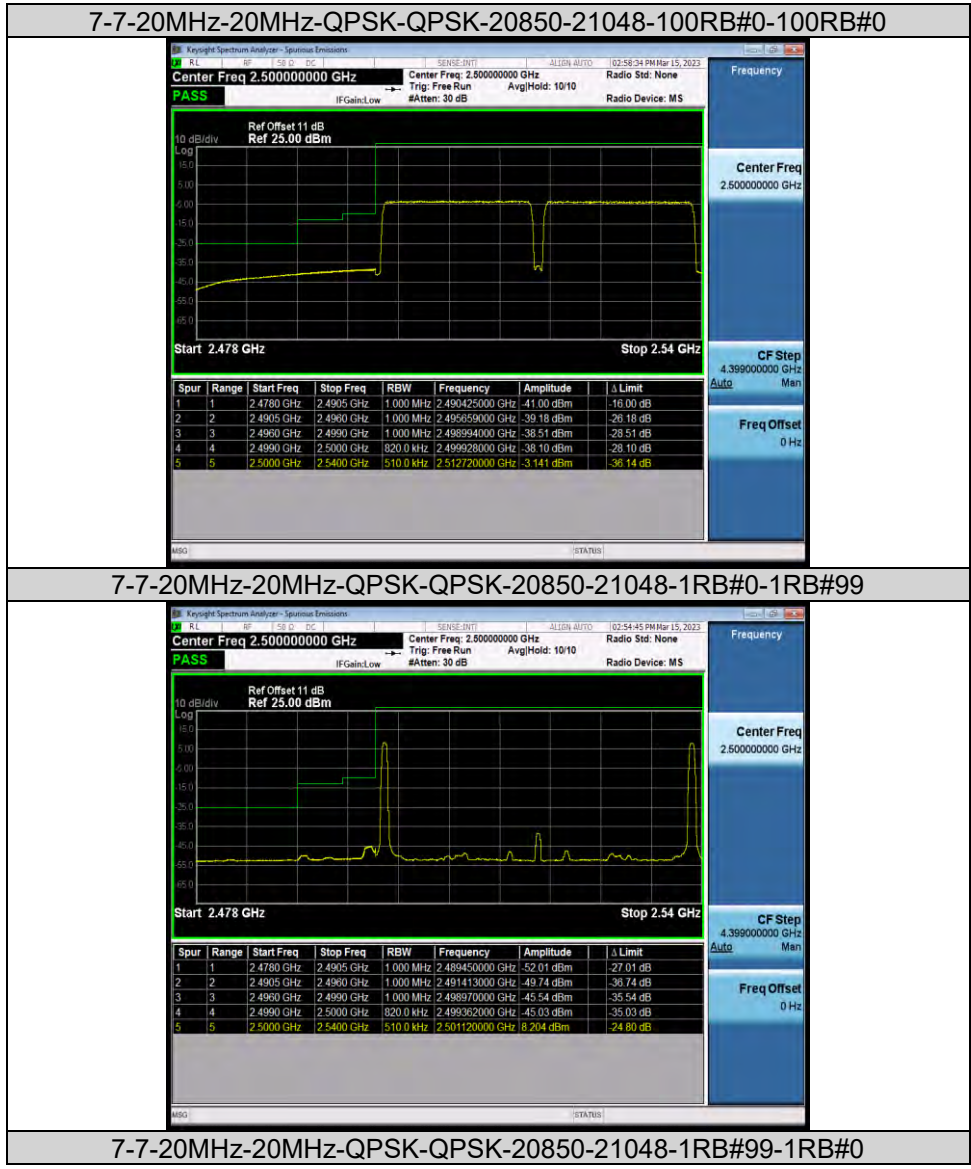

Test Report No.: W7L-P23030004RF07

BAND EDGE

Test Result

Band	Bandwidth	Modulation	Channel	RB Configuration	Result(dBm)	Verdict
7-7	20MHz-20MHz	QPSK-QPSK	20850-21048	100RB#0-100RB#0	-41.00,-39.18, -38.51,-38.10	PASS
7-7	20MHz-20MHz	QPSK-QPSK	20850-21048	1RB#0-1RB#99	-52.01,-49.74, -45.54,-45.03	PASS
7-7	20MHz-20MHz	QPSK-QPSK	20850-21048	1RB#99-1RB#0	-45.72,-50.47, -49.56,-48.95	PASS
7-7	20MHz-20MHz	QPSK-QPSK	21152-21350	100RB#0-100RB#0	-39.02,-39.64, -40.76,-52.21	PASS
7-7	20MHz-20MHz	QPSK-QPSK	21152-21350	1RB#0-1RB#99	-46.01,-46.47, -50.29,-52.32	PASS
7-7	20MHz-20MHz	QPSK-QPSK	21152-21350	1RB#99-1RB#0	-49.32,-49.70, -45.90,-52.30	PASS
7-7	20MHz-20MHz	16QAM-16QAM	20850-21048	100RB#0-100RB#0	-42.06,-40.42, -39.73,-39.31	PASS
7-7	20MHz-20MHz	16QAM-16QAM	20850-21048	1RB#0-1RB#99	-52.02,-49.61, -45.64,-45.10	PASS
7-7	20MHz-20MHz	16QAM-16QAM	20850-21048	1RB#99-1RB#0	-45.80,-49.95, -48.95,-48.43	PASS
7-7	20MHz-20MHz	16QAM-16QAM	21152-21350	100RB#0-100RB#0	-40.73,-41.05, -42.76,-52.30	PASS
7-7	20MHz-20MHz	16QAM-16QAM	21152-21350	1RB#0-1RB#99	-45.62,-45.79, -50.30,-52.32	PASS
7-7	20MHz-20MHz	16QAM-16QAM	21152-21350	1RB#99-1RB#0	-48.80,-49.45, -45.64,-52.24	PASS
7-7	20MHz-20MHz	64QAM-64QAM	20850-21048	100RB#0-100RB#0	-42.14,-40.52, -39.86,-39.51	PASS
7-7	20MHz-20MHz	64QAM-64QAM	20850-21048	1RB#0-1RB#99	-52.03,-49.63, -45.71,-45.19	PASS
7-7	20MHz-20MHz	64QAM-64QAM	20850-21048	1RB#99-1RB#0	-45.83,-50.02, -48.96,-48.34	PASS
7-7	20MHz-20MHz	64QAM-64QAM	21152-21350	100RB#0-100RB#0	-40.69,-41.47, -42.68,-52.29	PASS
7-7	20MHz-20MHz	64QAM-64QAM	21152-21350	1RB#0-1RB#99	-45.61,-46.03, -50.19,-52.35	PASS
7-7	20MHz-20MHz	64QAM-64QAM	21152-21350	1RB#99-1RB#0	-48.84,-49.38, -45.58,-52.29	PASS

Test Report No.: W7L-P23030004RF07

Test Graphs