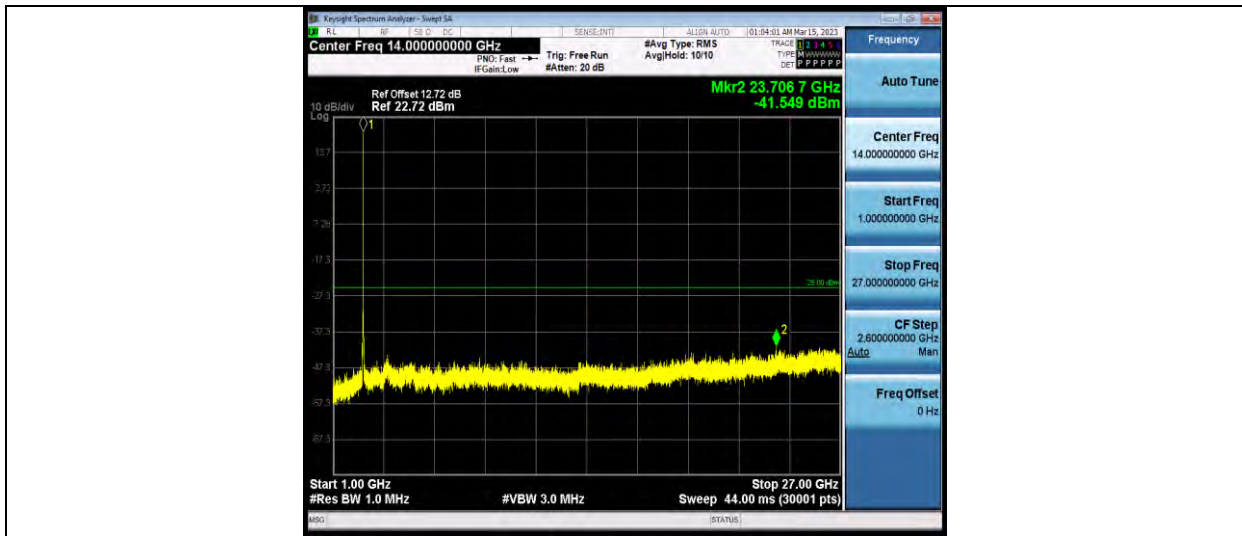

7-7-20MHz-20MHz-64QAM-64QAM-21152-21350-1RB#99-1RB#0-1000~27000MHz

**BUREAU
VERITAS**

Test Report No.: W7L-P23030004RF07

LTE BAND CA_38C

26DB BANDWIDTH AND OCCUPIED BANDWIDTH

Test Result

Band	Bandwidth	Modulation	Channel	RB Configuration	Occupied Bandwidth (MHz)	26dB Bandwidth (MHz)	Verdict
38-38	15MHz-15MHz	QPSK-QPSK	37825-37975	75RB#0-75RB#0	28.421	29.91	PASS
38-38	15MHz-15MHz	QPSK-QPSK	37925-38075	75RB#0-75RB#0	28.419	29.95	PASS
38-38	15MHz-15MHz	QPSK-QPSK	38025-38175	75RB#0-75RB#0	28.418	29.93	PASS
38-38	15MHz-15MHz	16QAM-16QAM	37825-37975	75RB#0-75RB#0	28.409	29.91	PASS
38-38	15MHz-15MHz	16QAM-16QAM	37925-38075	75RB#0-75RB#0	28.417	29.94	PASS
38-38	15MHz-15MHz	16QAM-16QAM	38025-38175	75RB#0-75RB#0	28.425	29.94	PASS
38-38	15MHz-15MHz	64QAM-64QAM	37825-37975	75RB#0-75RB#0	28.416	29.91	PASS
38-38	15MHz-15MHz	64QAM-64QAM	37925-38075	75RB#0-75RB#0	28.409	29.89	PASS
38-38	15MHz-15MHz	64QAM-64QAM	38025-38175	75RB#0-75RB#0	28.453	29.96	PASS
38-38	20MHz-20MHz	QPSK-QPSK	37850-38048	100RB#0-100RB#0	37.733	39.68	PASS
38-38	20MHz-20MHz	QPSK-QPSK	37901-38099	100RB#0-100RB#0	37.681	39.65	PASS
38-38	20MHz-20MHz	QPSK-QPSK	37952-38150	100RB#0-100RB#0	37.717	39.68	PASS
38-38	20MHz-20MHz	16QAM-16QAM	37850-38048	100RB#0-100RB#0	37.668	39.67	PASS
38-38	20MHz-20MHz	16QAM-16QAM	37901-38099	100RB#0-100RB#0	37.702	39.67	PASS
38-38	20MHz-20MHz	16QAM-16QAM	37952-38150	100RB#0-100RB#0	37.723	39.67	PASS
38-38	20MHz-20MHz	64QAM-64QAM	37850-38048	100RB#0-100RB#0	37.728	39.66	PASS
38-38	20MHz-20MHz	64QAM-64QAM	37901-38099	100RB#0-100RB#0	37.731	39.67	PASS
38-38	20MHz-20MHz	64QAM-64QAM	37952-38150	100RB#0-100RB#0	37.704	39.65	PASS