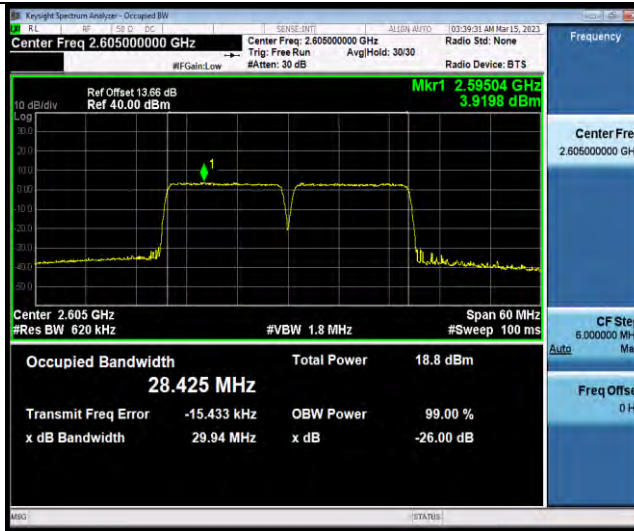

BUREAU VERITAS

Test Report No.: W7L-P23030004RF07

38-38-15MHz-15MHz-64QAM-64QAM-37825-37975-75RB#0-75RB#0