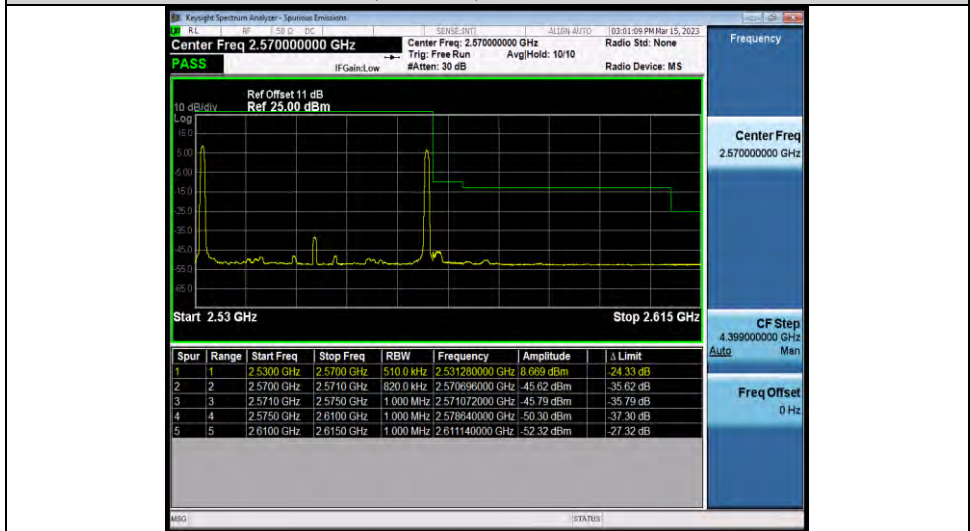

7-7-20MHz-20MHz-16QAM-16QAM-21152-21350-1RB#99-1RB#0