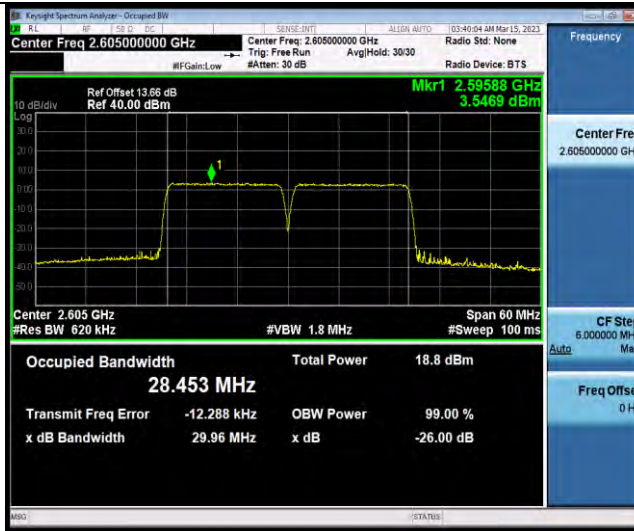

BUREAU VERITAS

Test Report No.: W7L-P23030004RF07

38-38-20MHz-20MHz-QPSK-QPSK-37850-38048-100RB#0-100RB#0