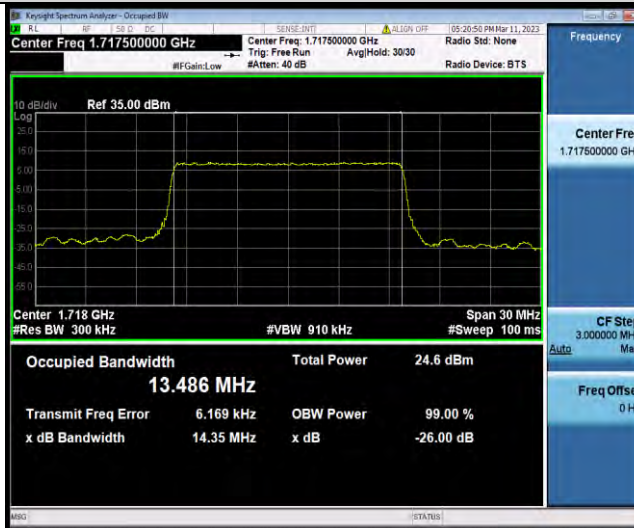

Band66-10MHz-64QAM-132322-50RB#0

Band66-10MHz-64QAM-132622-50RB#0

BUREAU VERITAS

Test Report No.: W7L-P23030003RF07

Band66-15MHz-QPSK-132047-75RB#0

Band66-15MHz-QPSK-132322-75RB#0

Band66-15MHz-QPSK-132597-75RB#0