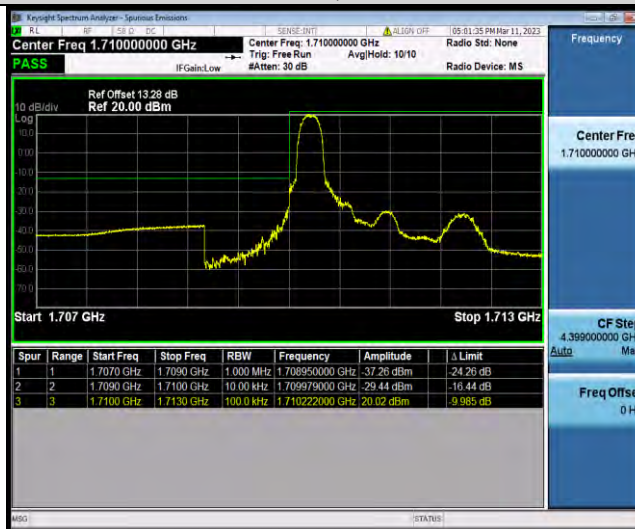

Test Report No.: W7L-P23030003RF07

Test Graphs

BUREAU VERITAS

Test Report No.: W7L-P23030003RF07

Band66-1.4MHz-QPSK-132665-6RB#0

Band66-1.4MHz-16QAM-131979-1RB#0

Band66-1.4MHz-16QAM-131979-6RB#0

BUREAU
VERITAS