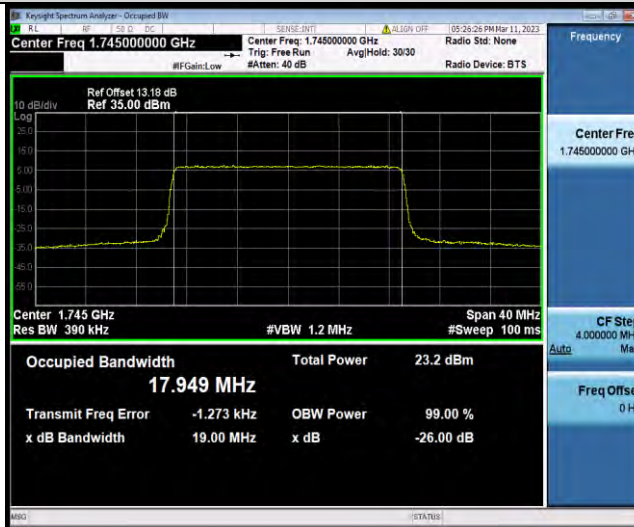

BUREAU VERITAS

Test Report No.: W7L-P23030003RF07

Band66-20MHz-16QAM-132072-100RB#0

Band66-20MHz-16QAM-132322-100RB#0

Band66-20MHz-16QAM-132572-100RB#0

BUREAU VERITAS

Test Report No.: W7L-P23030003RF07

Band66-20MHz-64QAM-132072-100RB#0