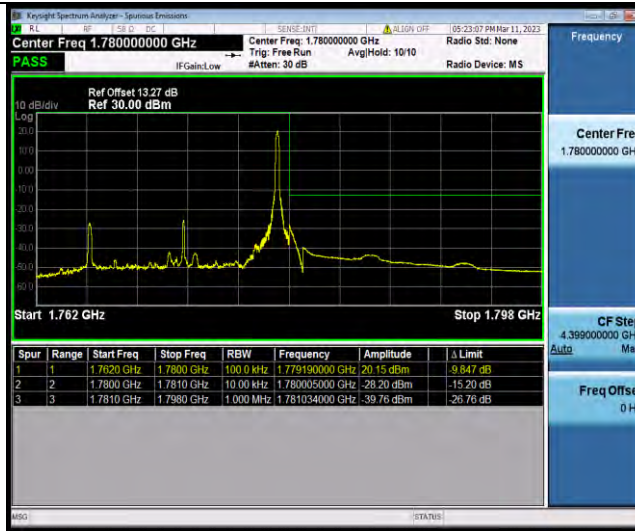

BUREAU VERITAS

Test Report No.: W7L-P23030003RF07

Band66-15MHz-QPSK-132597-75RB#0