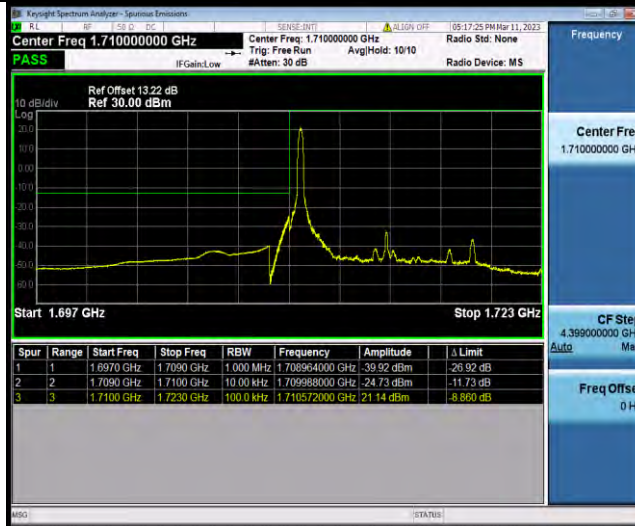

BUREAU VERITAS

Test Report No.: W7L-P23030003RF07

Band66-5MHz-64QAM-131997-25RB#0

Band66-5MHz-64QAM-132647-1RB#24

Band66-5MHz-64QAM-132647-25RB#0

BUREAU VERITAS

Test Report No.: W7L-P23030003RF07

Band66-10MHz-QPSK-132022-1RB#0