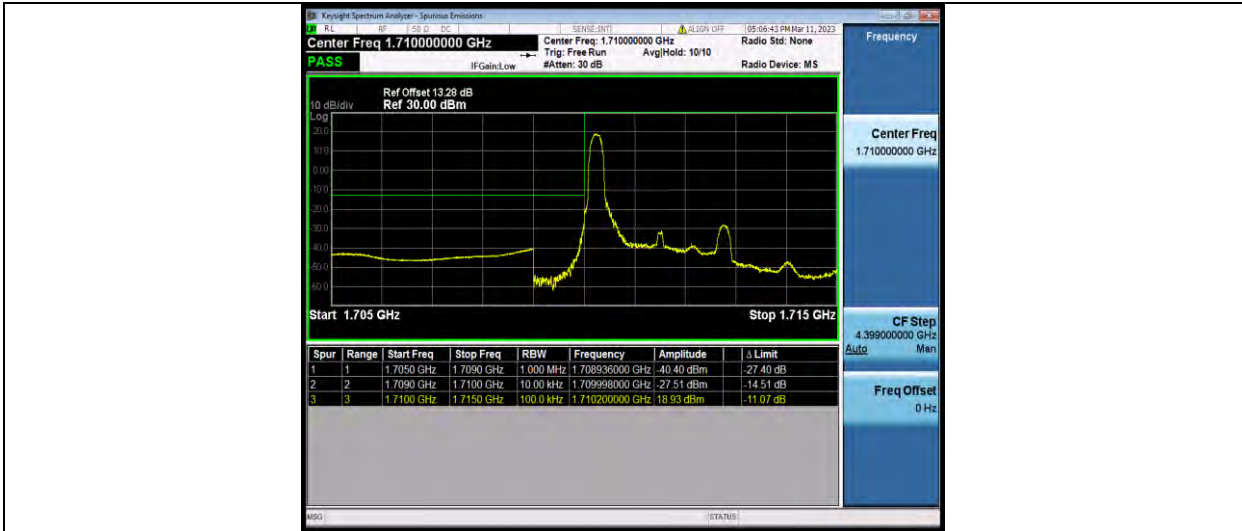

BUREAU VERITAS

Test Report No.: W7L-P23030003RF07

Band66-3MHz-64QAM-131987-15RB#0