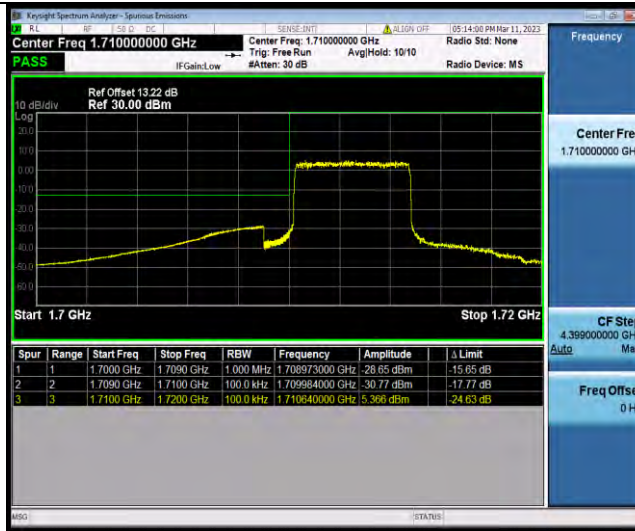

Band66-5MHz-16QAM-131997-1RB#0

Band66-5MHz-16QAM-131997-25RB#0

BUREAU VERITAS

Test Report No.: W7L-P23030003RF07

Band66-5MHz-16QAM-132647-1RB#24

Band66-5MHz-16QAM-132647-25RB#0

Band66-5MHz-64QAM-131997-1RB#0