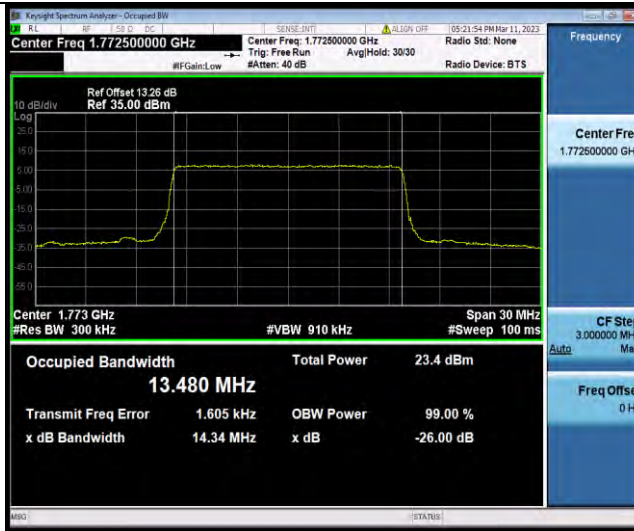

BUREAU VERITAS

Test Report No.: W7L-P23030003RF07

Band66-15MHz-16QAM-132047-75RB#0

Band66-15MHz-16QAM-132322-75RB#0

Band66-15MHz-16QAM-132597-75RB#0

BUREAU VERITAS

Test Report No.: W7L-P23030003RF07

Band66-15MHz-64QAM-132047-75RB#0