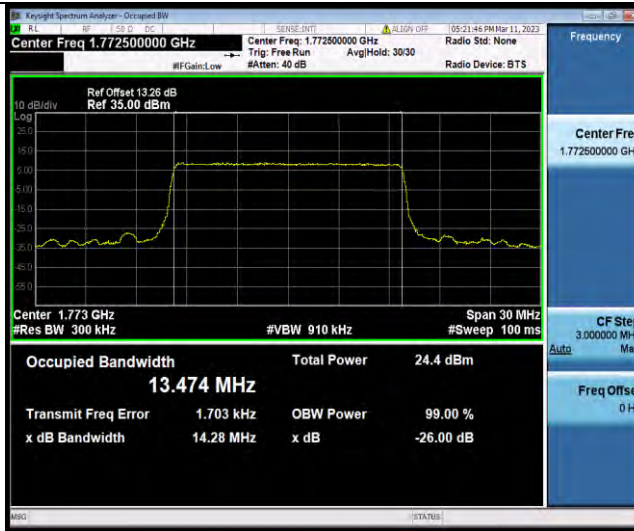

BUREAU VERITAS

Test Report No.: W7L-P23030003RF07

Band66-15MHz-16QAM-132047-75RB#0