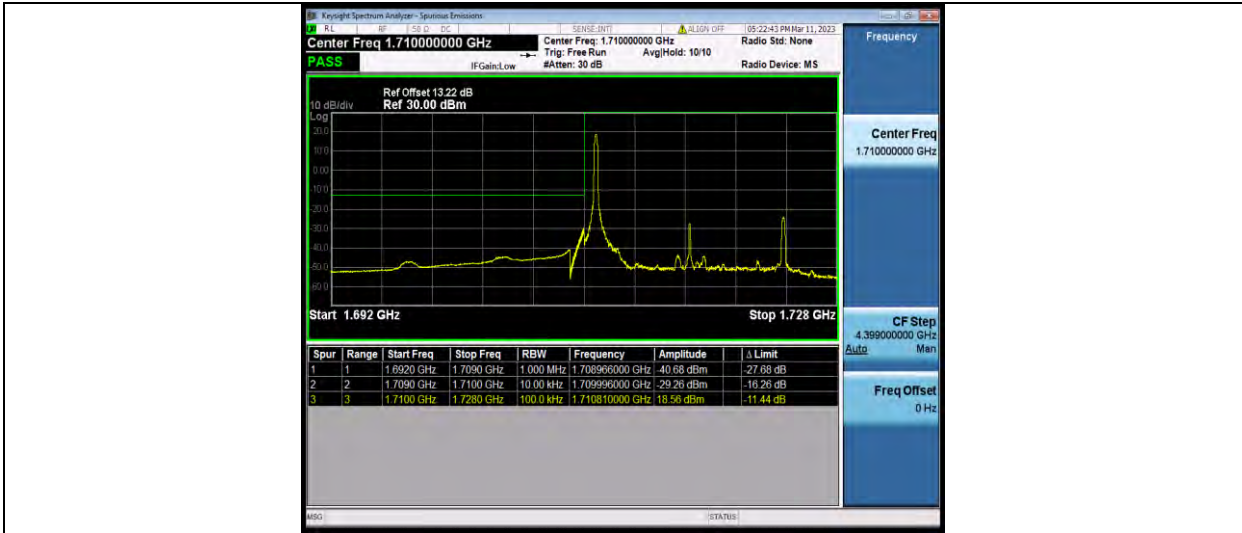

Band66-15MHz-16QAM-132597-75RB#0

Band66-15MHz-64QAM-132047-1RB#0

BUREAU VERITAS

Test Report No.: W7L-P23030003RF07

Band66-15MHz-64QAM-132047-75RB#0

Band66-15MHz-64QAM-132597-1RB#74

Band66-15MHz-64QAM-132597-75RB#0