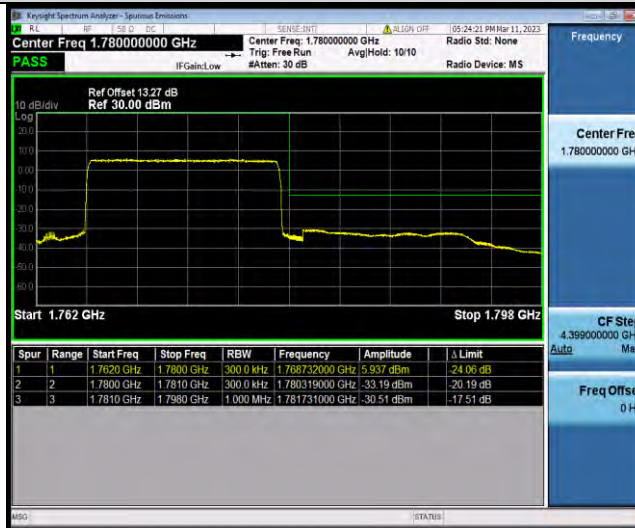

Band66-15MHz-16QAM-132047-1RB#0