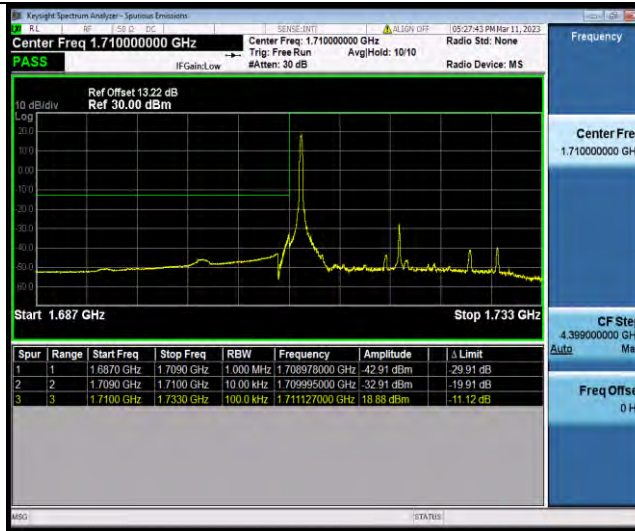

BUREAU VERITAS

Test Report No.: W7L-P23030003RF07

Band66-20MHz-64QAM-132072-100RB#0