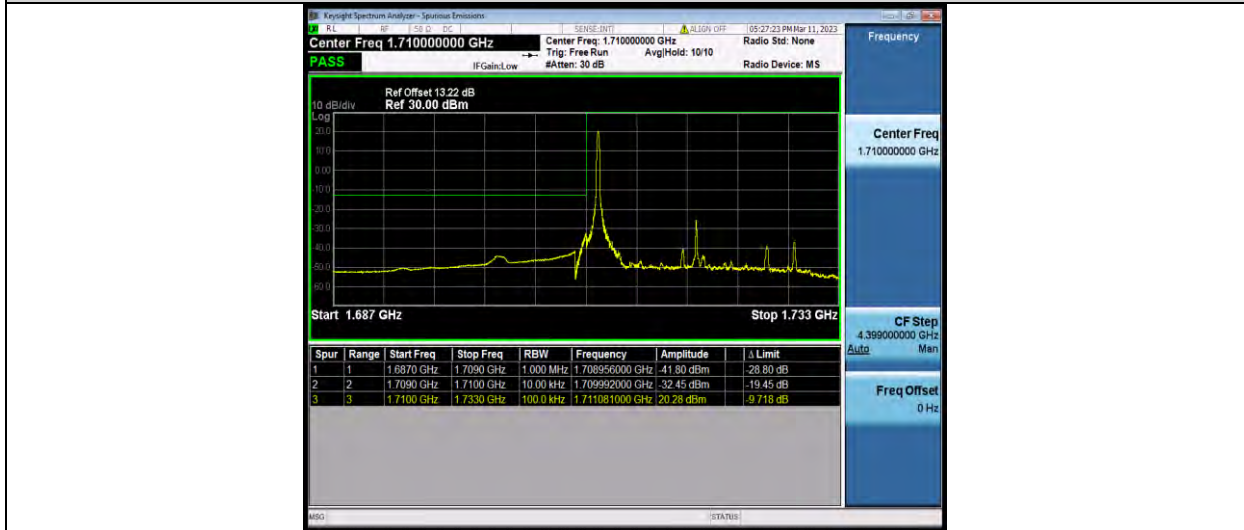

Band66-20MHz-QPSK-132072-100RB#0