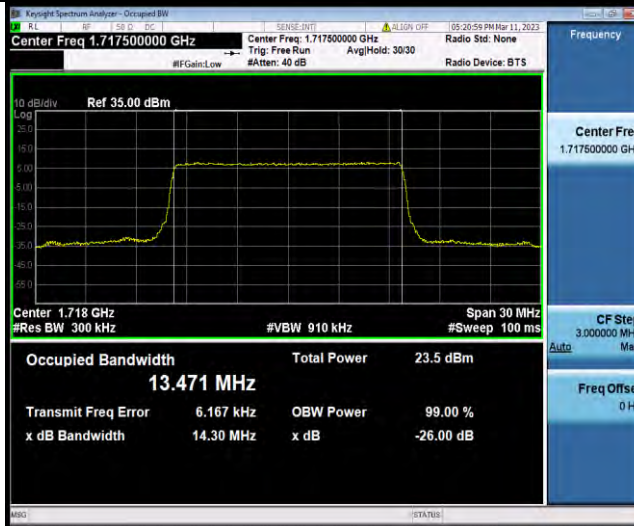

Band66-15MHz-16QAM-132322-75RB#0