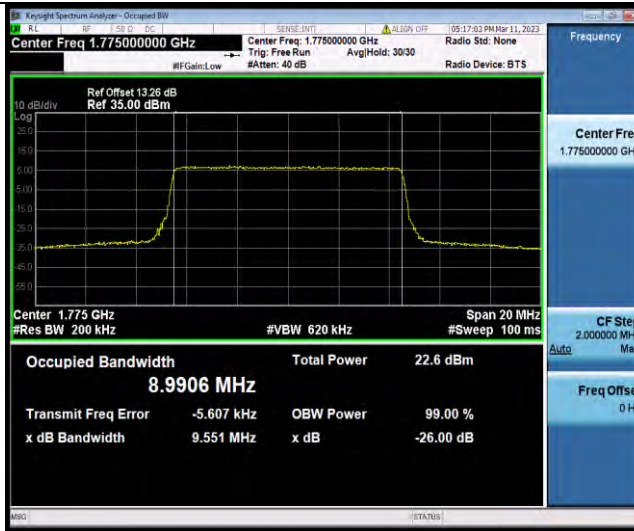

Band66-10MHz-64QAM-132322-50RB#0

Band66-10MHz-64QAM-132622-50RB#0

BUREAU VERITAS

Test Report No.: W7L-P23030003RF07

Band66-15MHz-QPSK-132047-75RB#0

Band66-15MHz-QPSK-132322-75RB#0

Band66-15MHz-QPSK-132597-75RB#0