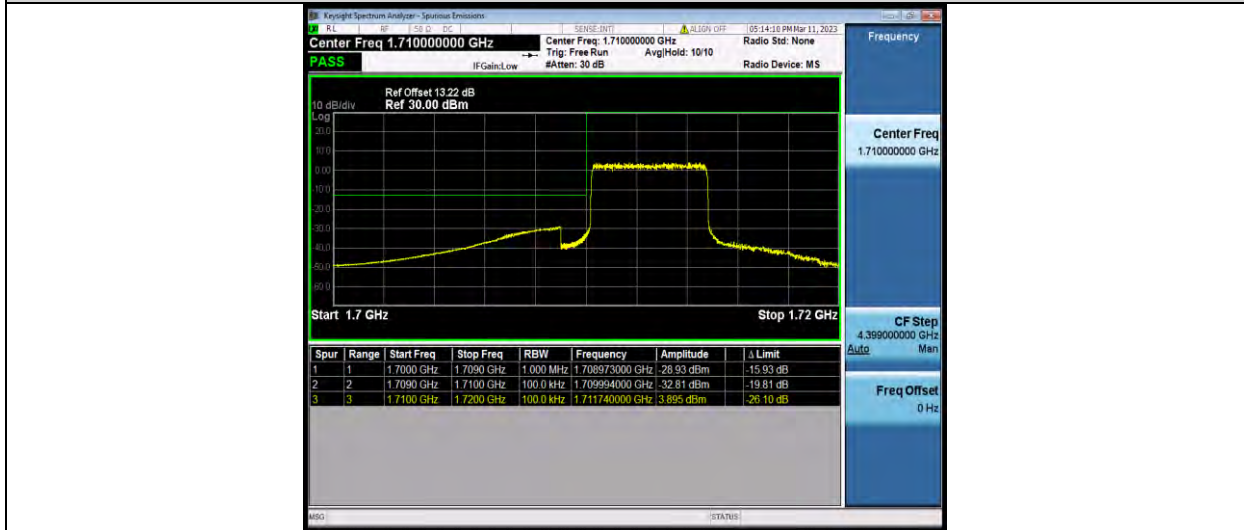

Band66-5MHz-64QAM-132647-1RB#24