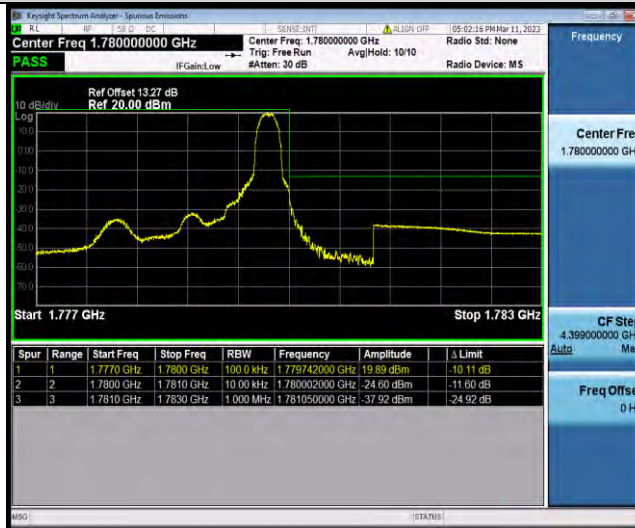

Band66-1.4MHz-16QAM-132665-6RB#0