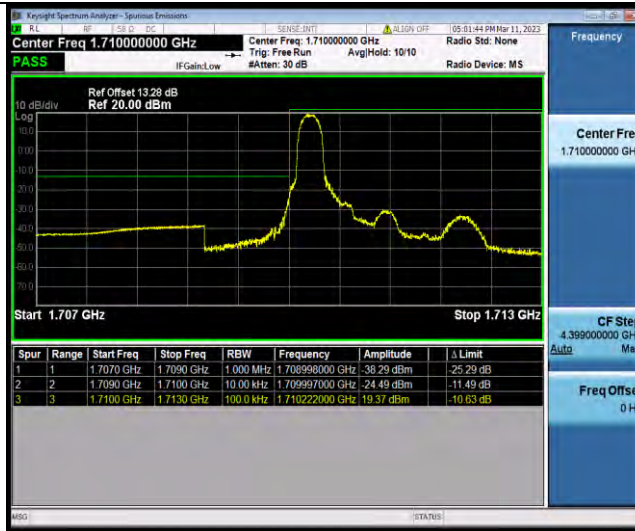

Test Report No.: W7L-P23030003RF07

Band66-1.4MHz-16QAM-132665-1RB#5

Band66-1.4MHz-16QAM-132665-6RB#0

Band66-1.4MHz-64QAM-131979-1RB#0

BUREAU VERITAS

Test Report No.: W7L-P23030003RF07

Band66-1.4MHz-64QAM-131979-6RB#0