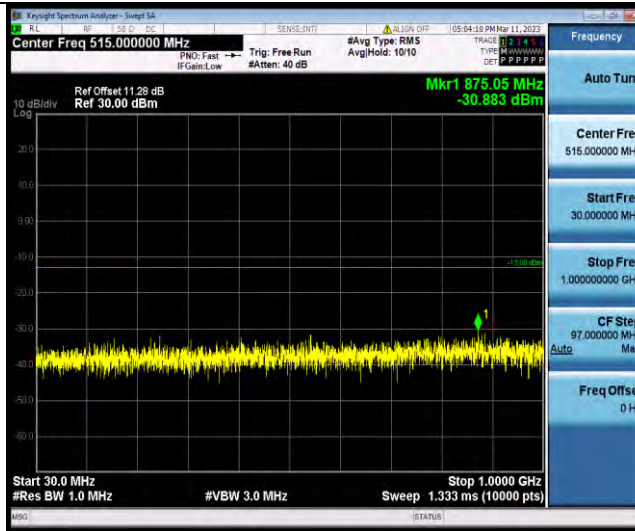

BUREAU VERITAS

Test Report No.: W7L-P23030003RF07

Band66-1.4MHz-QPSK-132322-1RB#0-Range2:1000~20000MHz