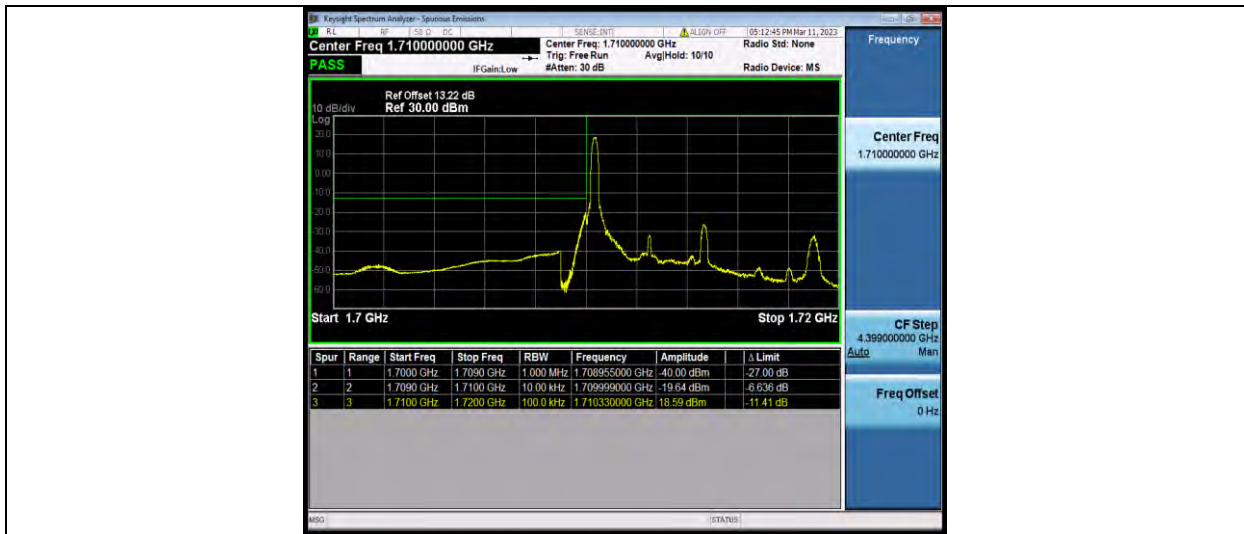

BUREAU VERITAS

Test Report No.: W7L-P23030003RF07

Band66-5MHz-64QAM-131997-25RB#0