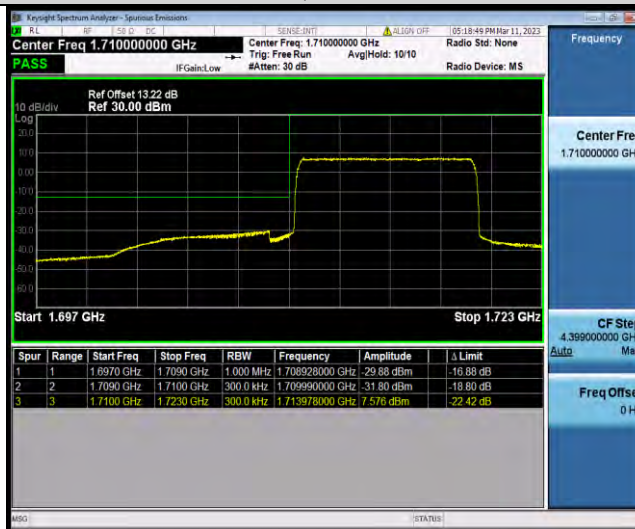

Band66-10MHz-QPSK-132622-1RB#49