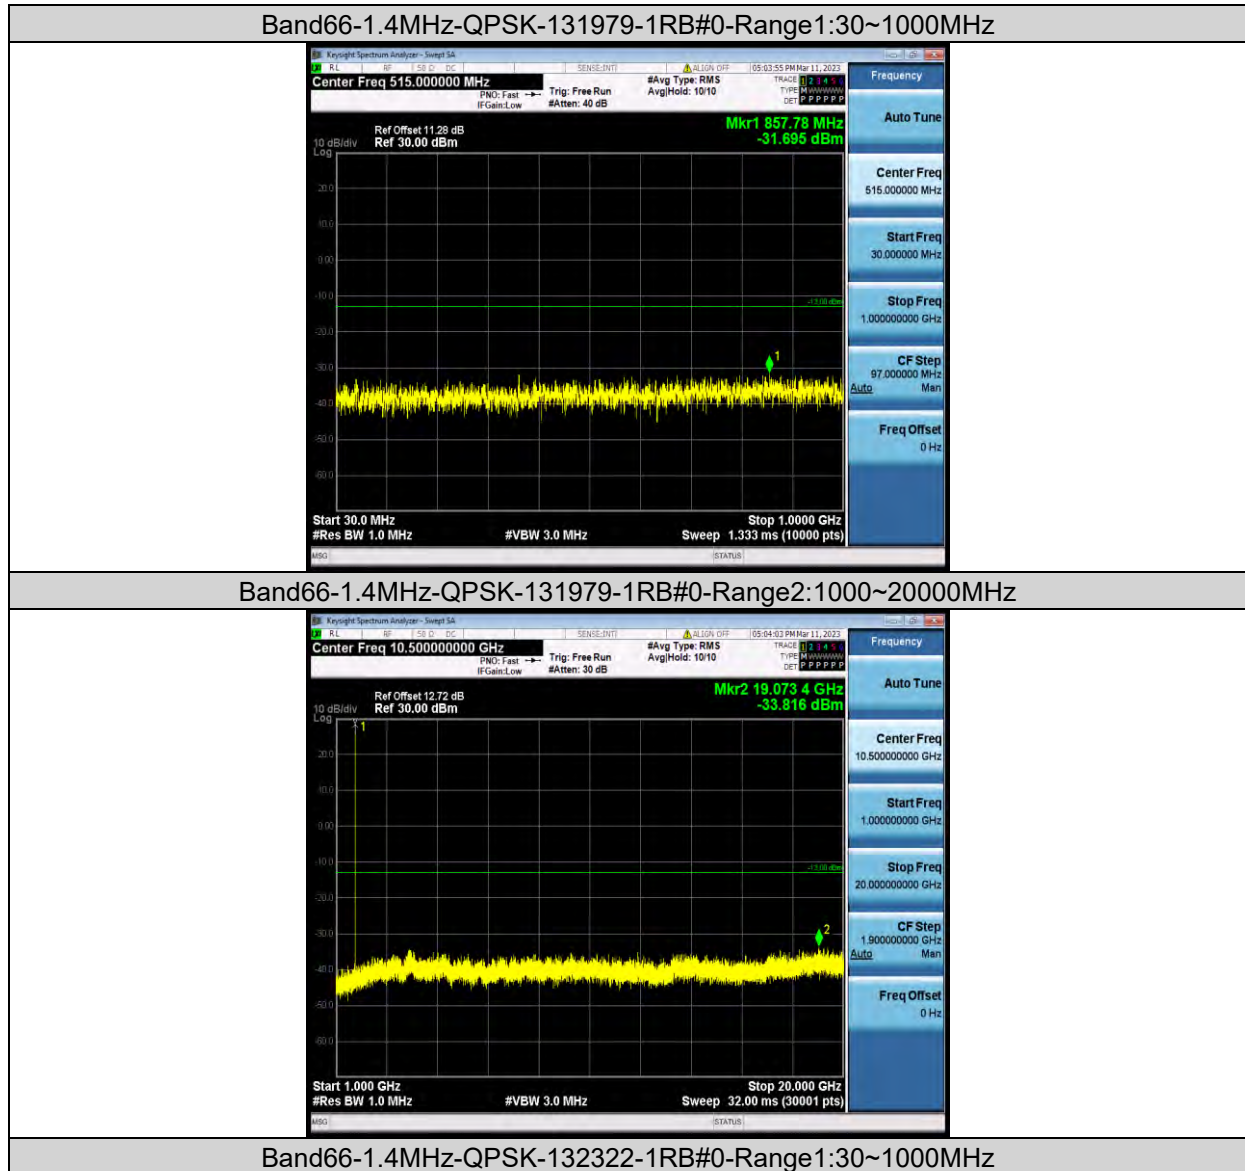

Test Graphs