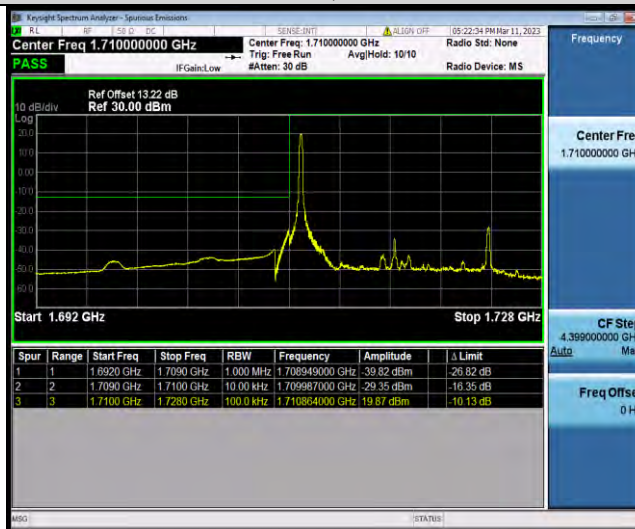

BUREAU VERITAS

Test Report No.: W7L-P23030003RF07

Band66-15MHz-QPSK-132597-75RB#0

Band66-15MHz-16QAM-132047-1RB#0

Band66-15MHz-16QAM-132047-75RB#0

BUREAU VERITAS

Test Report No.: W7L-P23030003RF07

Band66-15MHz-16QAM-132597-1RB#74