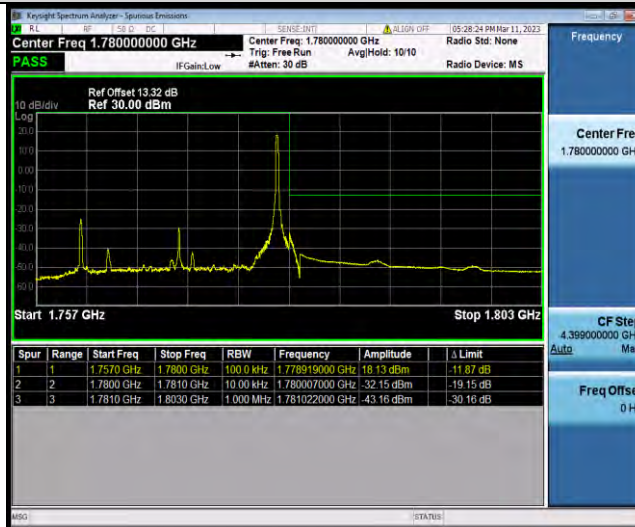

BUREAU VERITAS

Test Report No.: W7L-P23030003RF07

Band66-20MHz-64QAM-132072-100RB#0

Band66-20MHz-64QAM-132572-1RB#99

Band66-20MHz-64QAM-132572-100RB#0

BUREAU
VERITAS

Test Report No.: W7L-P23030003RF07

Test Report No.: W7L-P23030003RF07