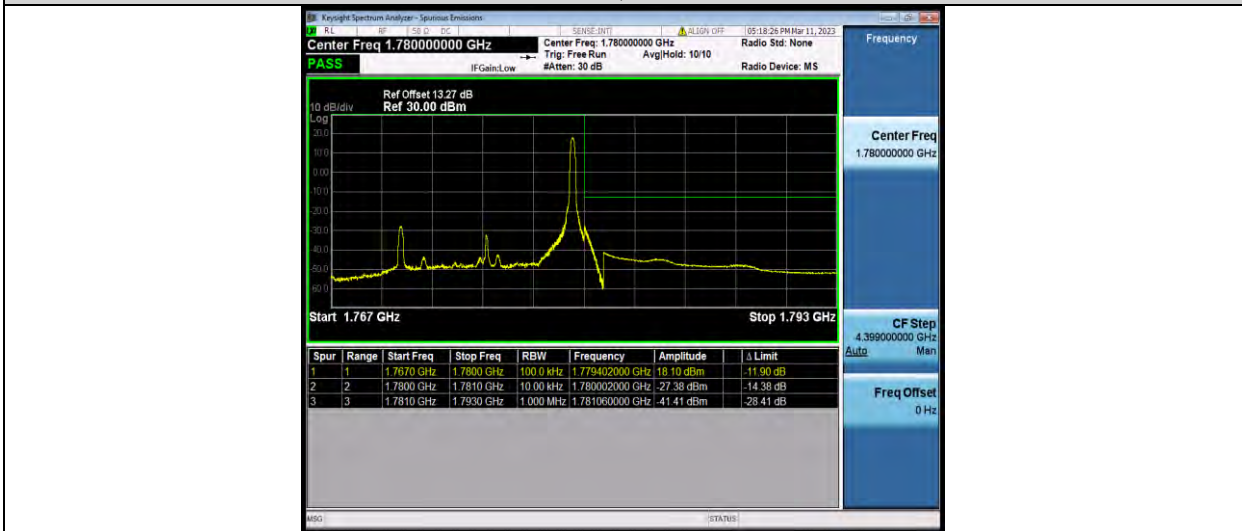

Band66-10MHz-64QAM-132622-50RB#0