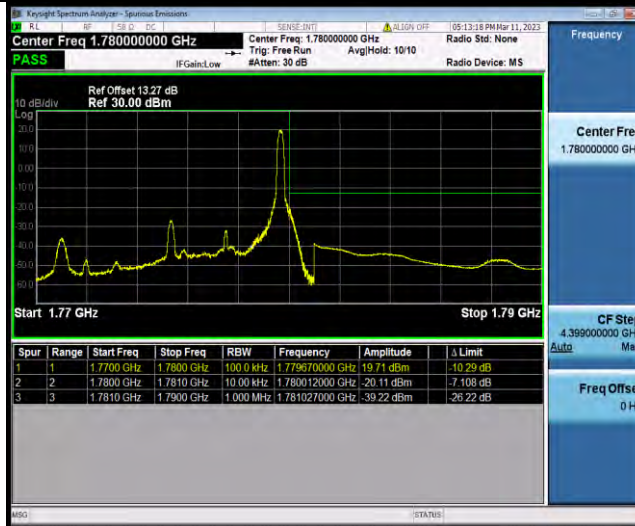

Band66-5MHz-16QAM-131997-1RB#0

Band66-5MHz-16QAM-131997-25RB#0

BUREAU VERITAS

Test Report No.: W7L-P23030003RF07

Band66-5MHz-16QAM-132647-1RB#24

Band66-5MHz-16QAM-132647-25RB#0

Band66-5MHz-64QAM-131997-1RB#0