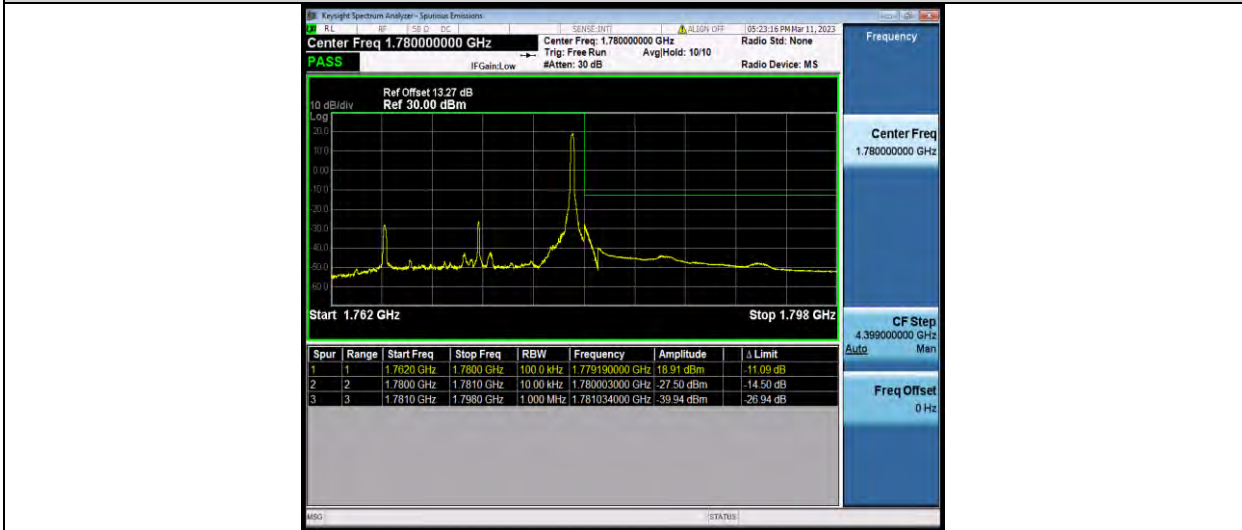

BUREAU VERITAS

Test Report No.: W7L-P23030003RF07

Band66-15MHz-QPSK-132597-75RB#0

Band66-15MHz-16QAM-132047-1RB#0

Band66-15MHz-16QAM-132047-75RB#0

BUREAU VERITAS

Test Report No.: W7L-P23030003RF07

Band66-15MHz-16QAM-132597-1RB#74