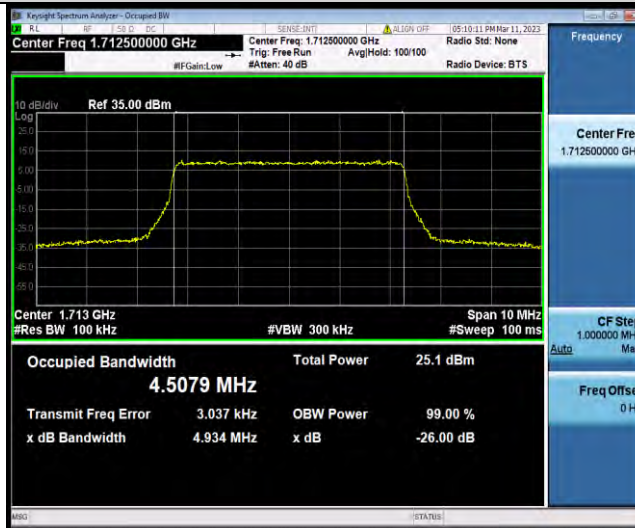

BUREAU VERITAS

Test Report No.: W7L-P23030003RF07

Band66-5MHz-16QAM-131997-25RB#0

Band66-5MHz-16QAM-132322-25RB#0

Band66-5MHz-16QAM-132647-25RB#0

BUREAU VERITAS

Test Report No.: W7L-P23030003RF07

Band66-5MHz-64QAM-131997-25RB#0