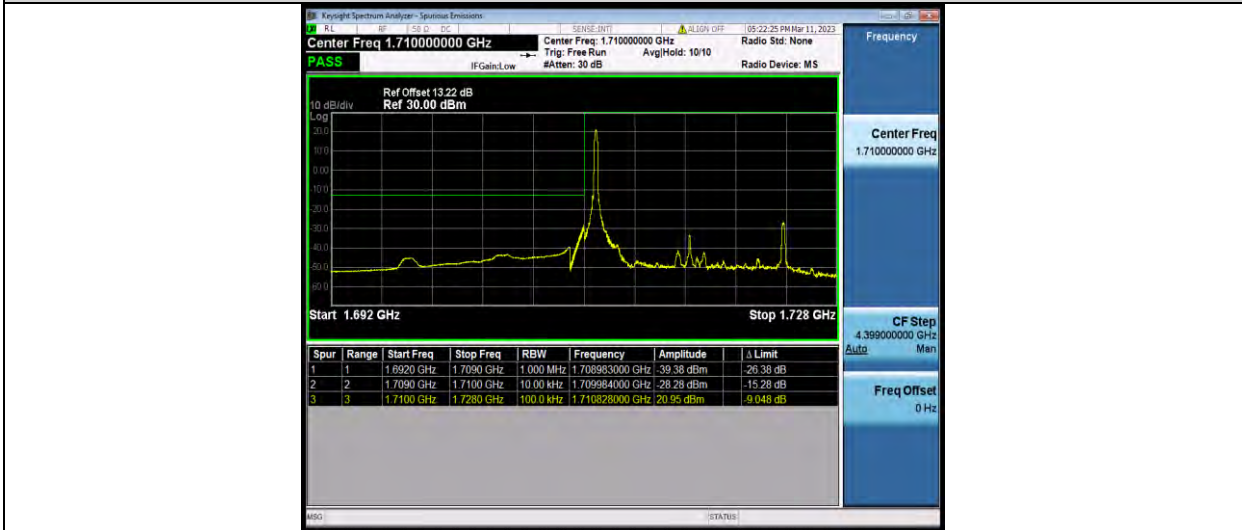

Band66-10MHz-64QAM-132622-1RB#49

Band66-10MHz-64QAM-132622-50RB#0

BUREAU VERITAS

Test Report No.: W7L-P23030003RF07

Band66-15MHz-QPSK-132047-1RB#0

Band66-15MHz-QPSK-132047-75RB#0

Band66-15MHz-QPSK-132597-1RB#74