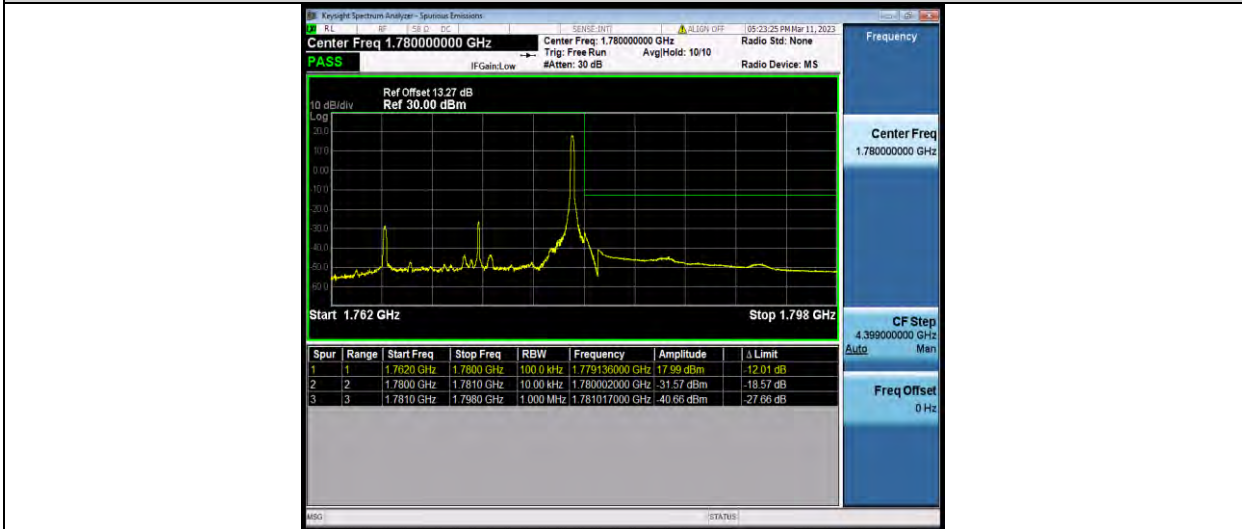

Band66-15MHz-16QAM-132597-75RB#0

Band66-15MHz-64QAM-132047-1RB#0

BUREAU VERITAS

Test Report No.: W7L-P23030003RF07

Band66-15MHz-64QAM-132047-75RB#0

Band66-15MHz-64QAM-132597-1RB#74

Band66-15MHz-64QAM-132597-75RB#0