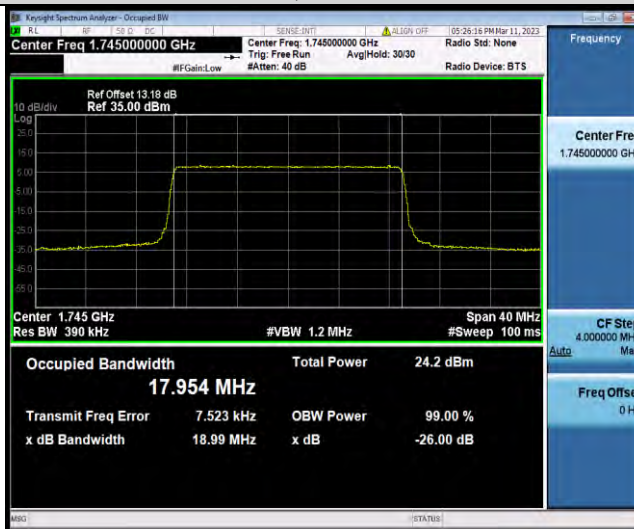

Band66-15MHz-64QAM-132322-75RB#0

Band66-15MHz-64QAM-132597-75RB#0

BUREAU VERITAS

Test Report No.: W7L-P23030003RF07

Band66-20MHz-QPSK-132072-100RB#0

Band66-20MHz-QPSK-132322-100RB#0

Band66-20MHz-QPSK-132572-100RB#0