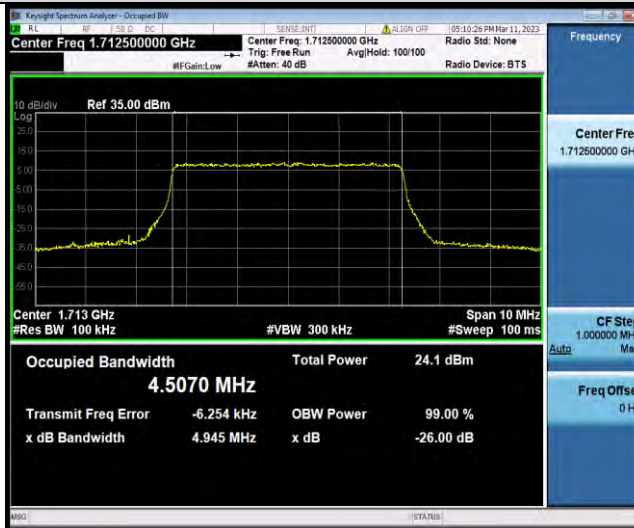

BUREAU VERITAS

Test Report No.: W7L-P23030003RF07

Band66-5MHz-16QAM-131997-25RB#0

Band66-5MHz-16QAM-132322-25RB#0

Band66-5MHz-16QAM-132647-25RB#0

BUREAU VERITAS

Test Report No.: W7L-P23030003RF07

Band66-5MHz-64QAM-131997-25RB#0