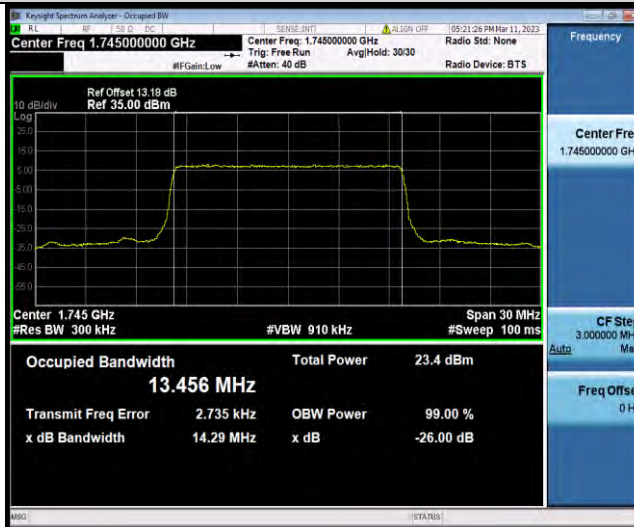

BUREAU VERITAS

Test Report No.: W7L-P23030003RF07

Band66-15MHz-16QAM-132047-75RB#0

Band66-15MHz-16QAM-132322-75RB#0

Band66-15MHz-16QAM-132597-75RB#0

BUREAU VERITAS

Test Report No.: W7L-P23030003RF07

Band66-15MHz-64QAM-132047-75RB#0