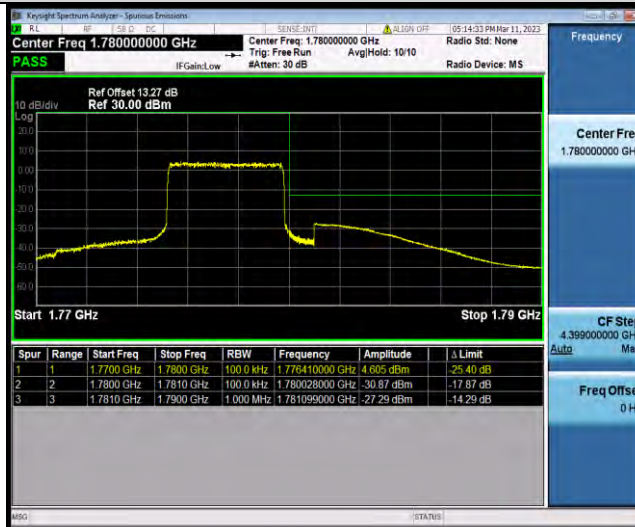

Band66-5MHz-16QAM-131997-1RB#0

Band66-5MHz-16QAM-131997-25RB#0

BUREAU VERITAS

Test Report No.: W7L-P23030003RF07

Band66-5MHz-16QAM-132647-1RB#24

Band66-5MHz-16QAM-132647-25RB#0

Band66-5MHz-64QAM-131997-1RB#0