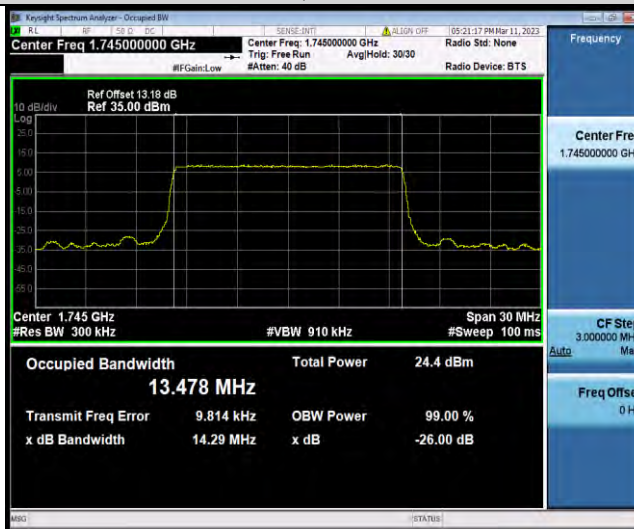

Band66-10MHz-64QAM-132322-50RB#0

Band66-10MHz-64QAM-132622-50RB#0

BUREAU VERITAS

Test Report No.: W7L-P23030003RF07

Band66-15MHz-QPSK-132047-75RB#0

Band66-15MHz-QPSK-132322-75RB#0

Band66-15MHz-QPSK-132597-75RB#0