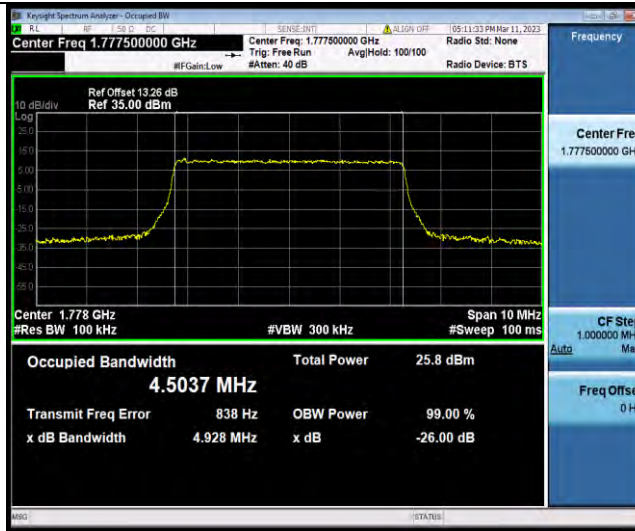

BUREAU VERITAS

Test Report No.: W7L-P23030003RF07

Band66-5MHz-16QAM-131997-25RB#0

Band66-5MHz-16QAM-132322-25RB#0

Band66-5MHz-16QAM-132647-25RB#0

BUREAU VERITAS

Test Report No.: W7L-P23030003RF07

Band66-5MHz-64QAM-131997-25RB#0