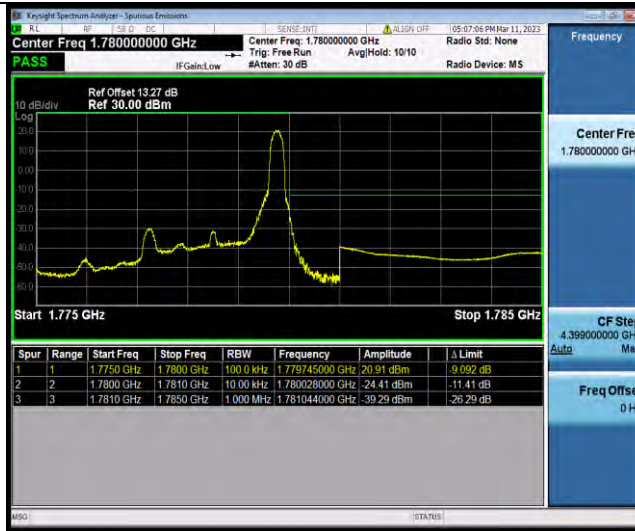

BUREAU VERITAS

Test Report No.: W7L-P23030003RF07

Band66-3MHz-QPSK-132657-15RB#0