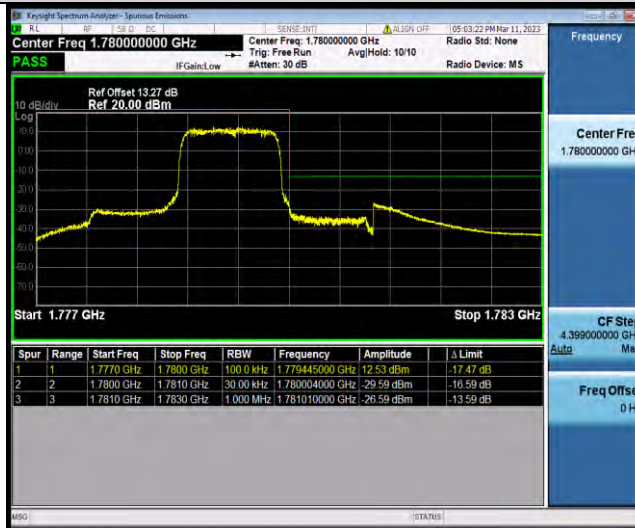

Test Report No.: W7L-P23030003RF07

Test Graphs

BUREAU VERITAS

Test Report No.: W7L-P23030003RF07

Band66-1.4MHz-QPSK-132665-6RB#0

Band66-1.4MHz-16QAM-131979-1RB#0

Band66-1.4MHz-16QAM-131979-6RB#0

BUREAU
VERITAS