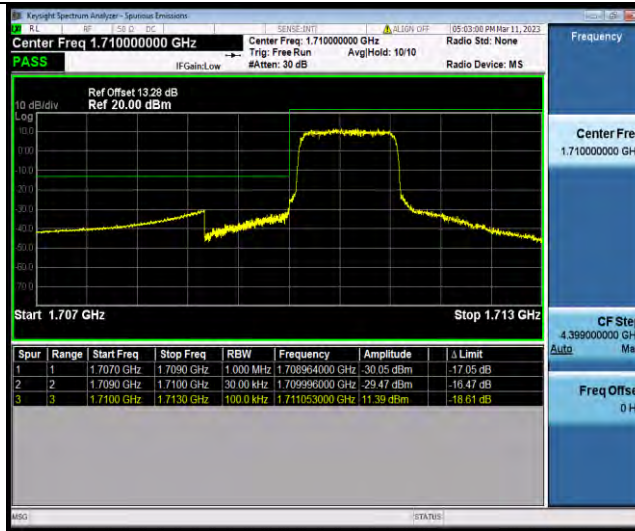

BUREAU
VERITAS

Test Report No.: W7L-P23030003RF07

Band66-1.4MHz-16QAM-132665-1RB#5