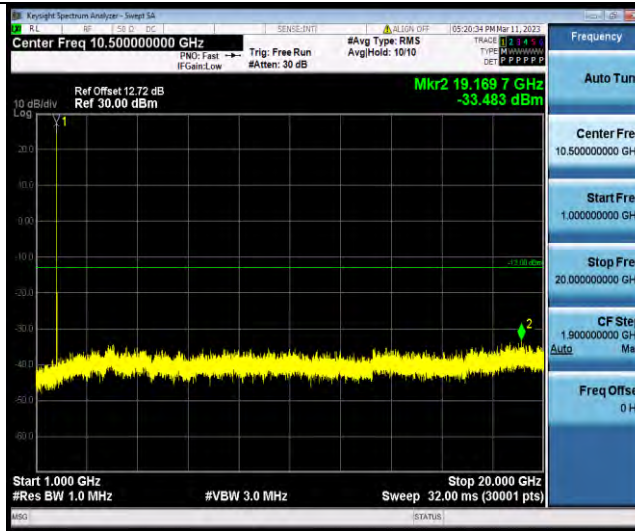

BUREAU VERITAS

Test Report No.: W7L-P23030003RF07

Band66-15MHz-QPSK-132047-1RB#0-Range1:30~1000MHz