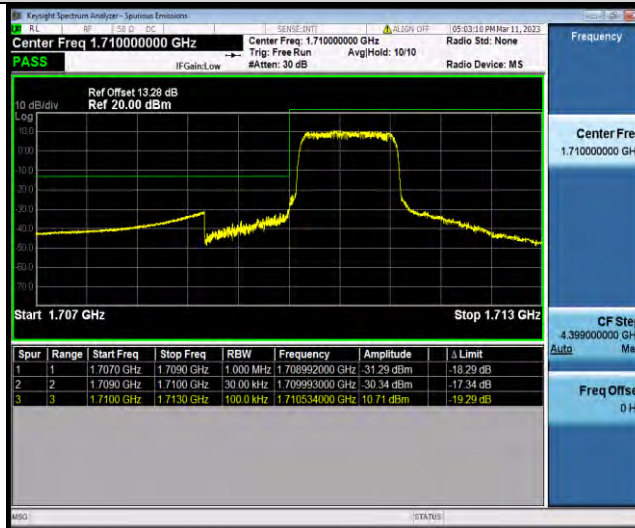

Test Report No.: W7L-P23030003RF07

Band66-1.4MHz-16QAM-132665-1RB#5

Band66-1.4MHz-16QAM-132665-6RB#0

Band66-1.4MHz-64QAM-131979-1RB#0

BUREAU VERITAS

Test Report No.: W7L-P23030003RF07

Band66-1.4MHz-64QAM-131979-6RB#0