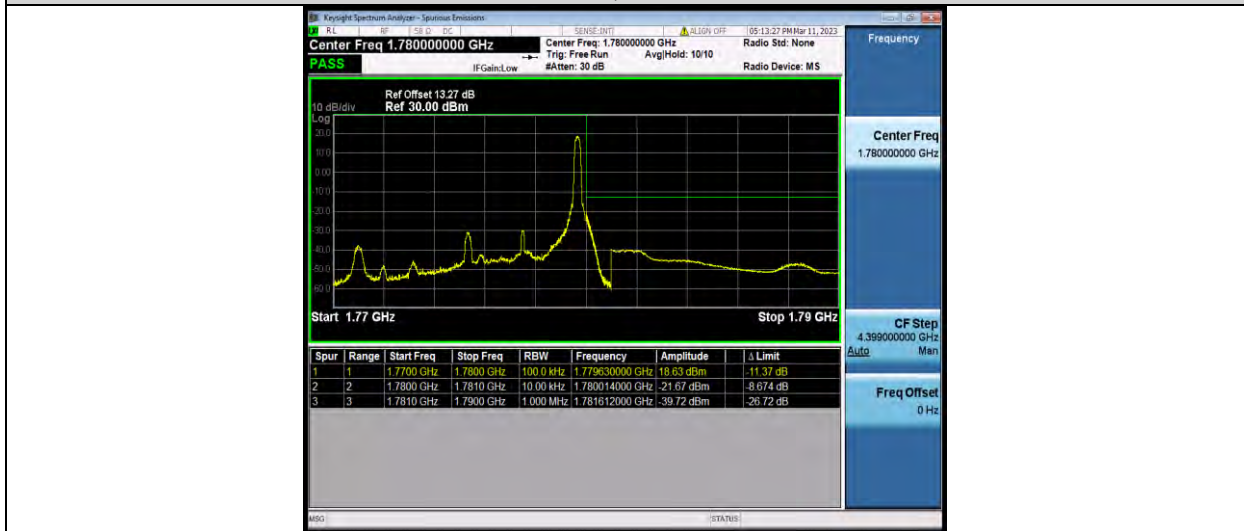

BUREAU VERITAS

Test Report No.: W7L-P23030003RF07

Band66-5MHz-64QAM-131997-25RB#0

Band66-5MHz-64QAM-132647-1RB#24

Band66-5MHz-64QAM-132647-25RB#0

BUREAU VERITAS

Test Report No.: W7L-P23030003RF07

Band66-10MHz-QPSK-132022-1RB#0