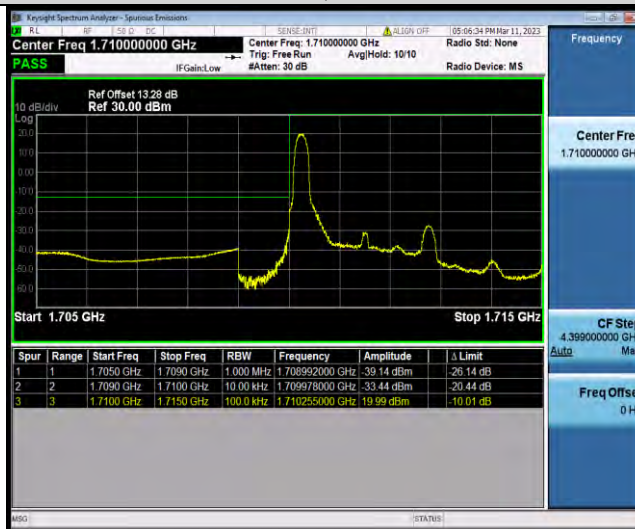

BUREAU VERITAS

Test Report No.: W7L-P23030003RF07

Band66-3MHz-QPSK-132657-15RB#0

Band66-3MHz-16QAM-131987-1RB#0

Band66-3MHz-16QAM-131987-15RB#0

Test Report No.: W7L-P23030003RF07

Band66-3MHz-16QAM-132657-1RB#14