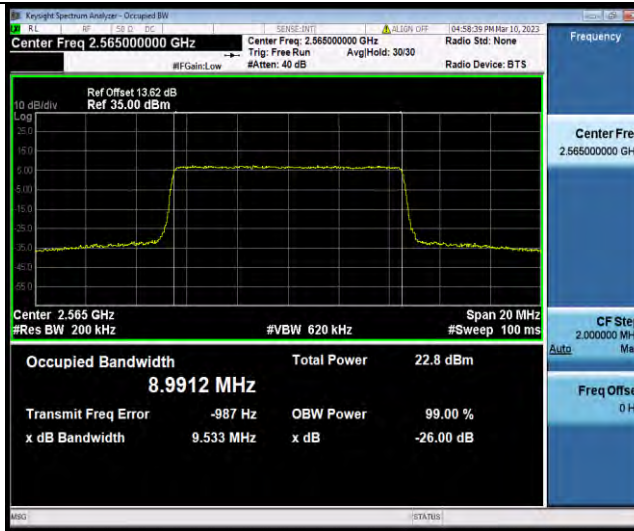

Band7-10MHz-16QAM-21100-50RB#0

Band7-10MHz-16QAM-21400-50RB#0

BUREAU VERITAS

Test Report No.: W7L-P23030005RF06

Band7-10MHz-64QAM-20800-50RB#0

Band7-10MHz-64QAM-21100-50RB#0

Band7-10MHz-64QAM-21400-50RB#0

BUREAU VERITAS