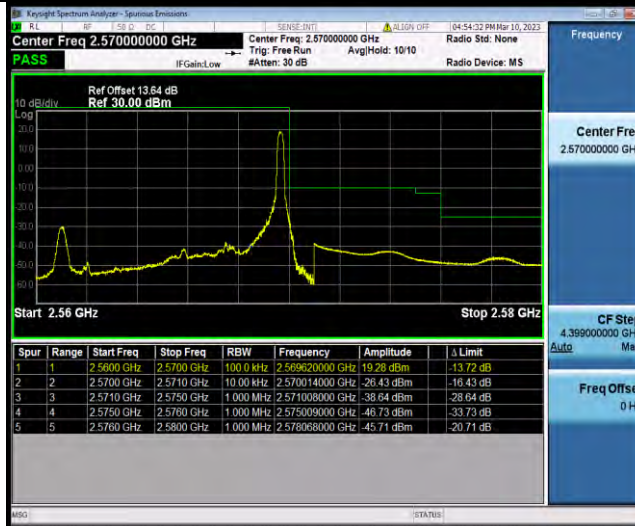

Band7-5MHz-16QAM-21425-25RB#0