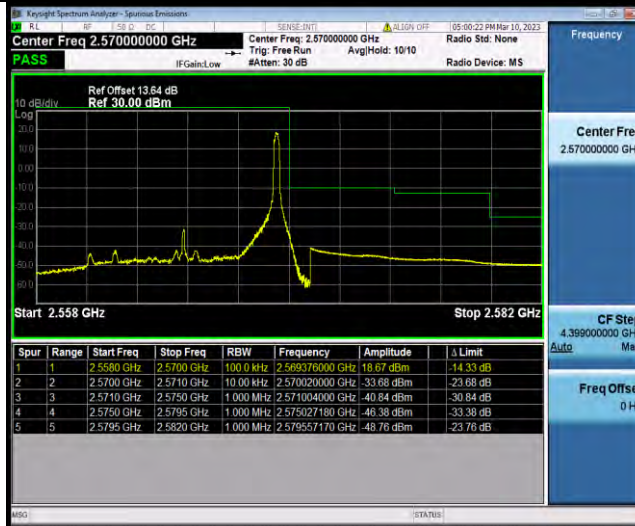

Band7-10MHz-16QAM-20800-1RB#0

Band7-10MHz-16QAM-20800-50RB#0

BUREAU VERITAS

Test Report No.: W7L-P23030005RF06

Band7-10MHz-16QAM-21400-1RB#49

Band7-10MHz-16QAM-21400-50RB#0

Band7-10MHz-64QAM-20800-1RB#0

BUREAU VERITAS