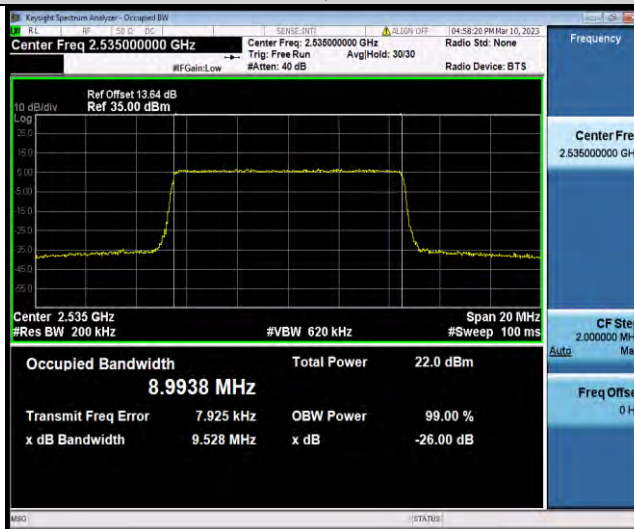

Band7-10MHz-16QAM-21100-50RB#0

Band7-10MHz-16QAM-21400-50RB#0

BUREAU VERITAS

Test Report No.: W7L-P23030005RF06

Band7-10MHz-64QAM-20800-50RB#0

Band7-10MHz-64QAM-21100-50RB#0

Band7-10MHz-64QAM-21400-50RB#0

BUREAU VERITAS