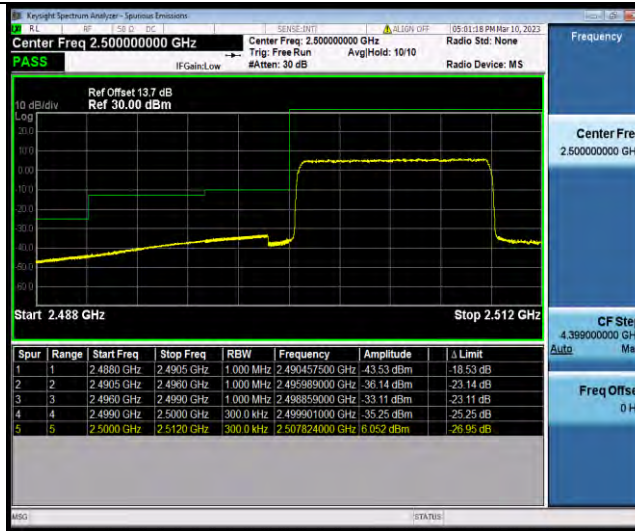

Band7-10MHz-16QAM-20800-1RB#0

Band7-10MHz-16QAM-20800-50RB#0

BUREAU VERITAS

Test Report No.: W7L-P23030005RF06

Band7-10MHz-16QAM-21400-1RB#49

Band7-10MHz-16QAM-21400-50RB#0

Band7-10MHz-64QAM-20800-1RB#0

BUREAU VERITAS