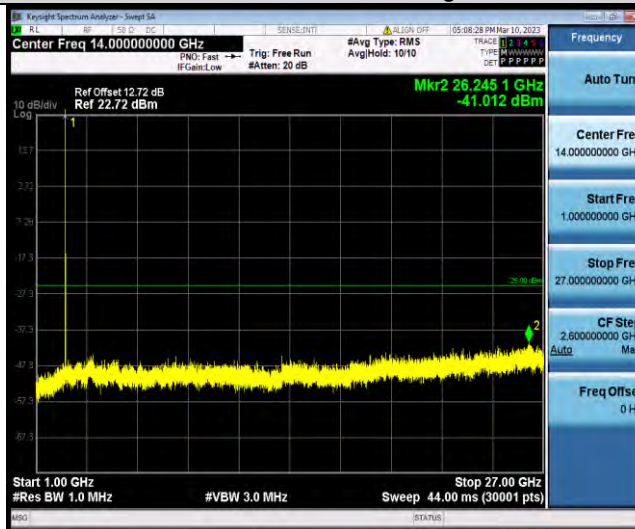

Band7-15MHz-QPSK-21100-1RB#0-Range1:30~1000MHz