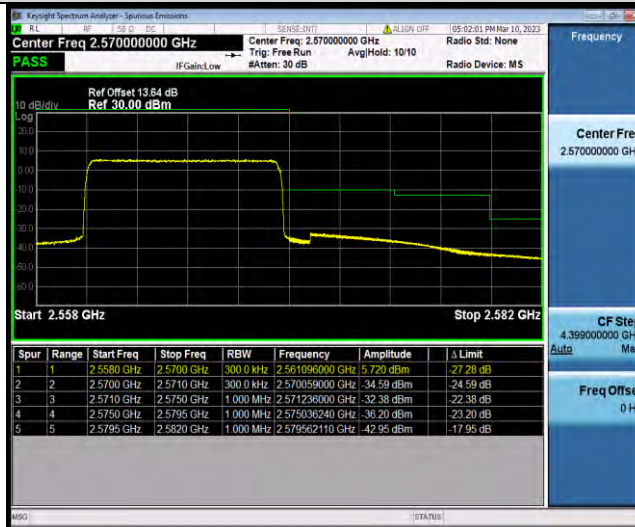

Band7-10MHz-16QAM-20800-1RB#0

Band7-10MHz-16QAM-20800-50RB#0

BUREAU VERITAS

Test Report No.: W7L-P23030005RF06

Band7-10MHz-16QAM-21400-1RB#49

Band7-10MHz-16QAM-21400-50RB#0

Band7-10MHz-64QAM-20800-1RB#0

BUREAU VERITAS