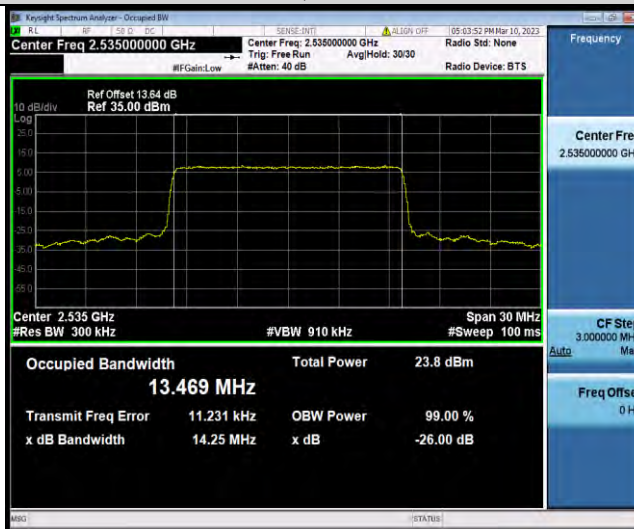

Band7-15MHz-QPSK-21375-75RB#0