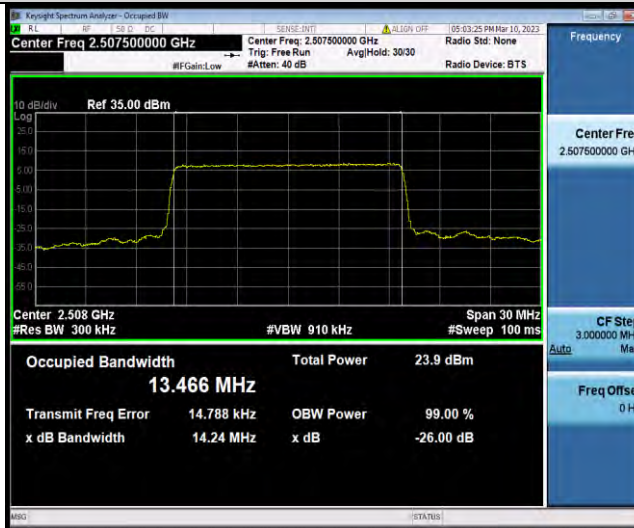

Band7-15MHz-QPSK-21100-75RB#0