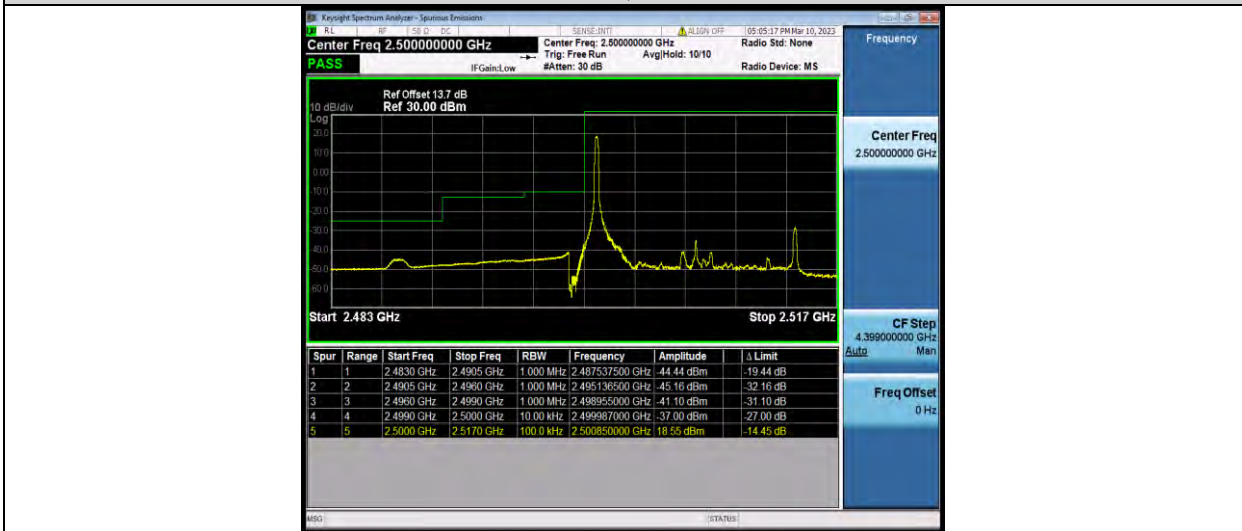

Band7-15MHz-QPSK-20825-75RB#0

Band7-15MHz-QPSK-21375-1RB#74

BUREAU VERITAS

Test Report No.: W7L-P23030005RF06

Band7-15MHz-QPSK-21375-75RB#0

Band7-15MHz-16QAM-20825-1RB#0

Band7-15MHz-16QAM-20825-75RB#0

BUREAU VERITAS