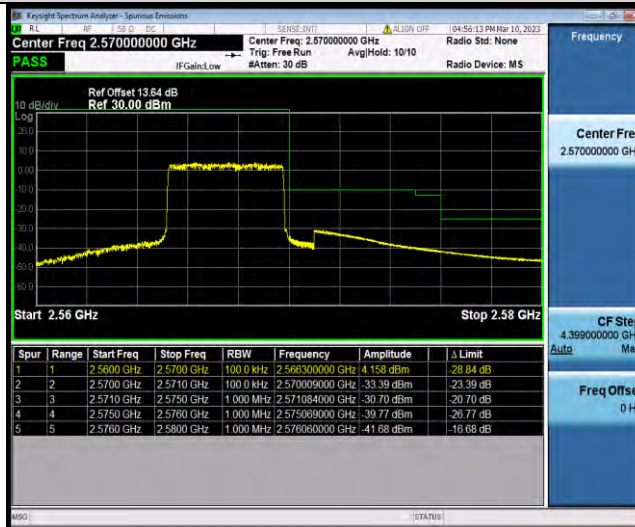

Band7-5MHz-64QAM-20775-1RB#0