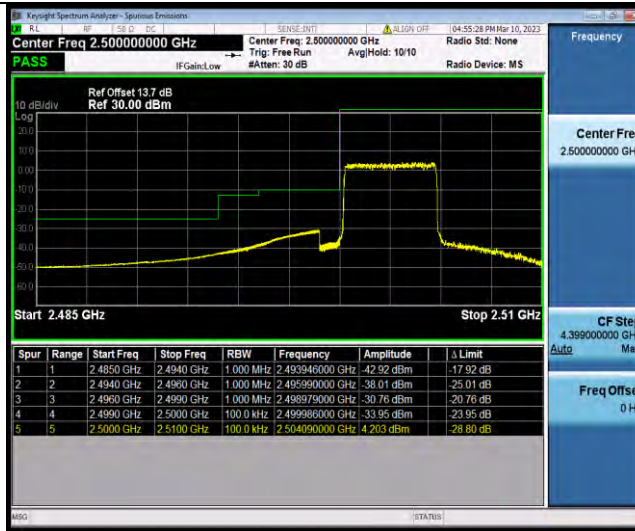

Test Graphs

BUREAU VERITAS

Test Report No.: W7L-P23030005RF06

Band7-5MHz-QPSK-21425-25RB#0

Band7-5MHz-16QAM-20775-1RB#0

Band7-5MHz-16QAM-20775-25RB#0

BUREAU VERITAS

Test Report No.: W7L-P23030005RF06