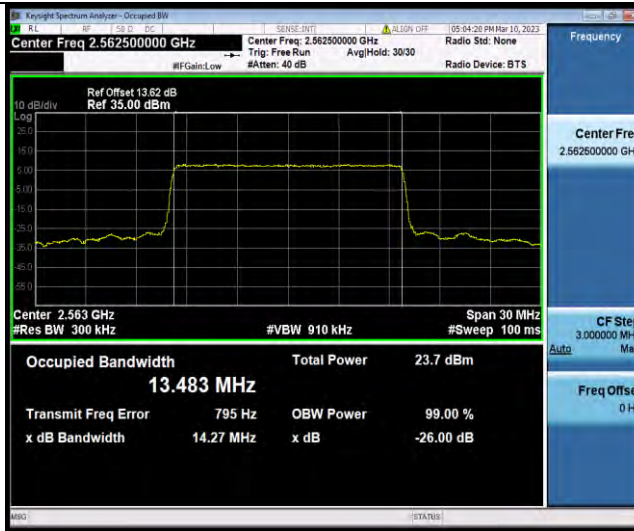

Test Report No.: W7L-P23030005RF06

Band7-15MHz-QPSK-20825-75RB#0

Band7-15MHz-QPSK-21100-75RB#0

Band7-15MHz-QPSK-21375-75RB#0

BUREAU VERITAS

Test Report No.: W7L-P23030005RF06

Band7-15MHz-16QAM-20825-75RB#0

Band7-15MHz-16QAM-21100-75RB#0