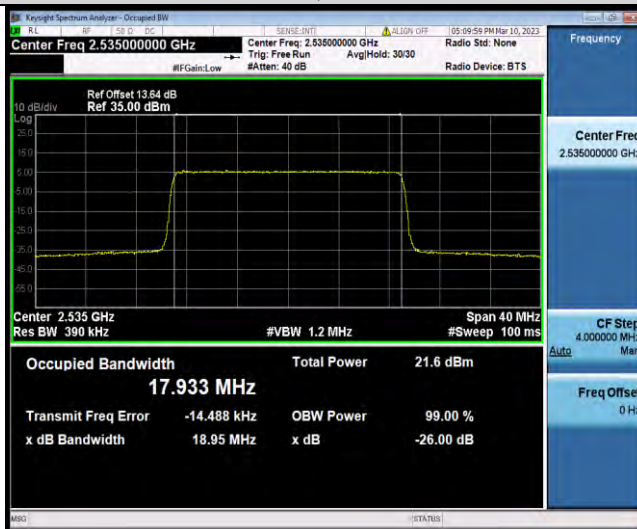

Band7-20MHz-16QAM-21350-100RB#0

BUREAU VERITAS

Test Report No.: W7L-P23030005RF06

Band7-20MHz-64QAM-20850-100RB#0

Band7-20MHz-64QAM-21100-100RB#0

Band7-20MHz-64QAM-21350-100RB#0

BUREAU
VERITAS

Test Report No.: W7L-P23030005RF06