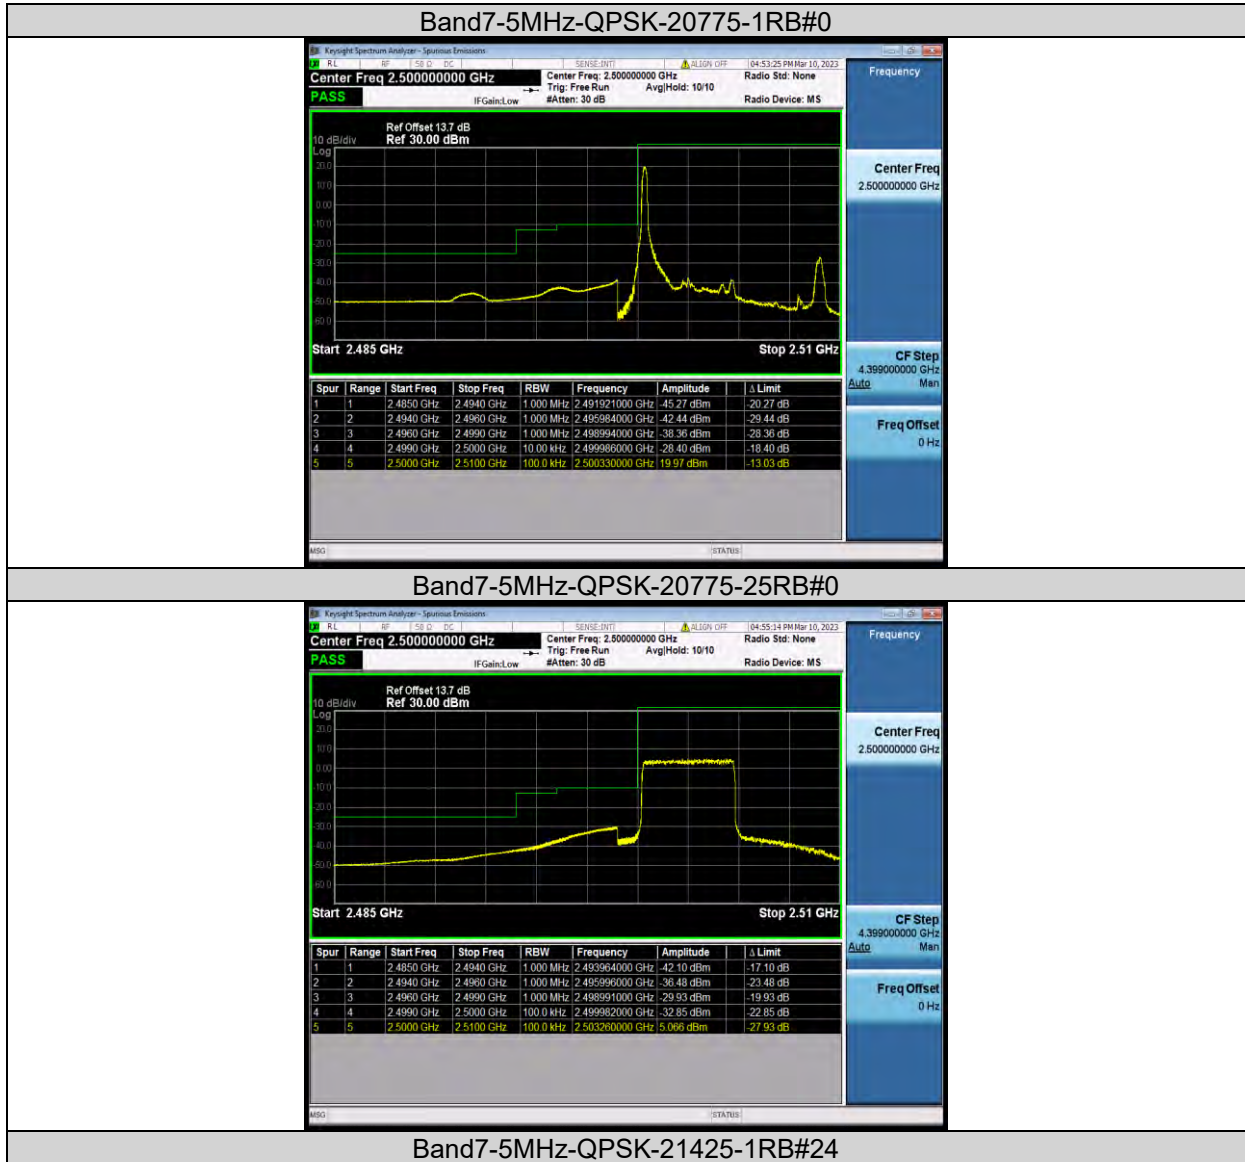

**BUREAU
VERITAS**

Test Report No.: W7L-P23030005RF06

Band7	20MHz	64QAM	20850	1RB#0	-48.45,-46.50,-44.14,-40.73	PASS
Band7	20MHz	64QAM	20850	100RB#0	-42.26,-38.92,-37.61,-41.44	PASS
Band7	20MHz	64QAM	21350	1RB#99	-41.02,-43.94,-46.89,-49.55	PASS
Band7	20MHz	64QAM	21350	100RB#0	-40.29,-36.35,-38.19,-47.63	PASS

Test Graphs