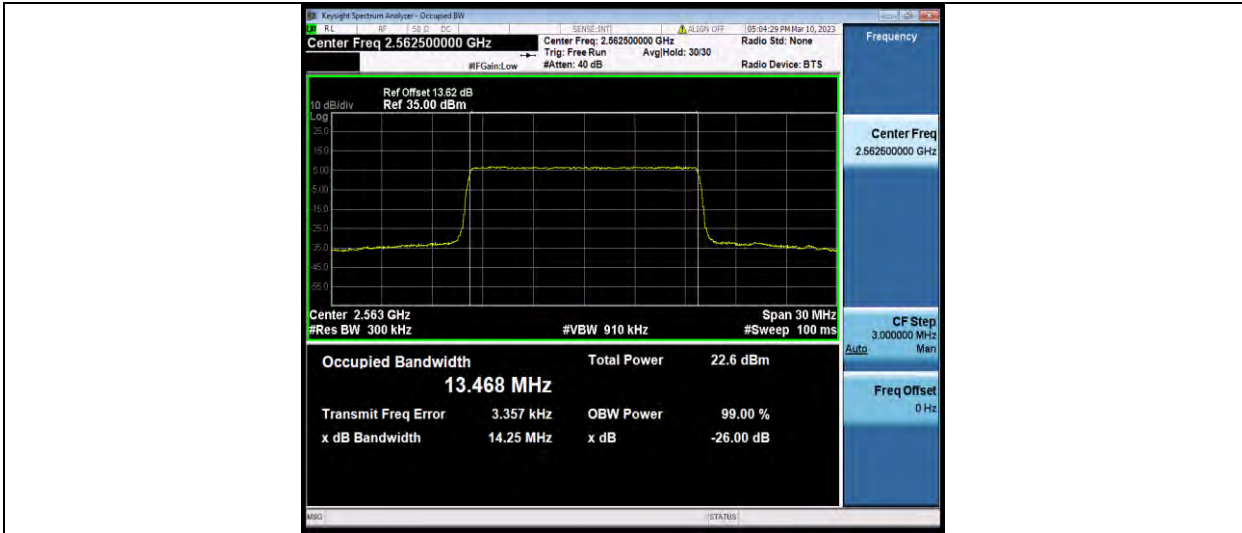

BUREAU VERITAS

Test Report No.: W7L-P23030005RF06

Band7-15MHz-64QAM-20825-75RB#0