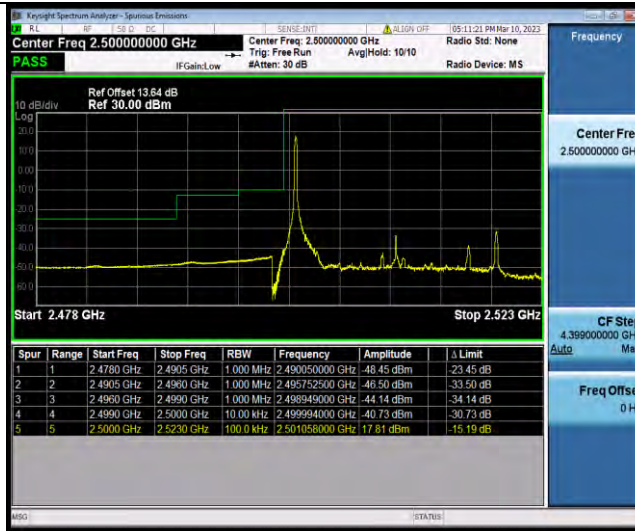

BUREAU VERITAS

Test Report No.: W7L-P23030005RF06

Band7-20MHz-64QAM-20850-100RB#0