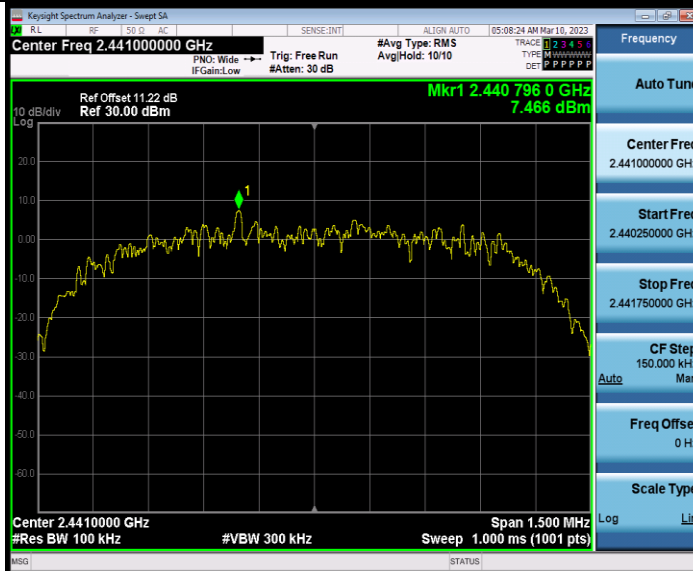

3DH5_Ant1_2441_30~1000

BV 7Layers Communications Technology (Shenzhen) Co., Ltd

No.B102, Dazu Chuangxin Mansion, North of Beihuan Avenue, North Area, Hi-Tech Industrial Park, Nanshan District, Shenzhen, Guangdong, China

Tel: +86 755 8869 6566
Fax: +86 755 8869 6577
Email: customerservice.sw@bureauveritas.com