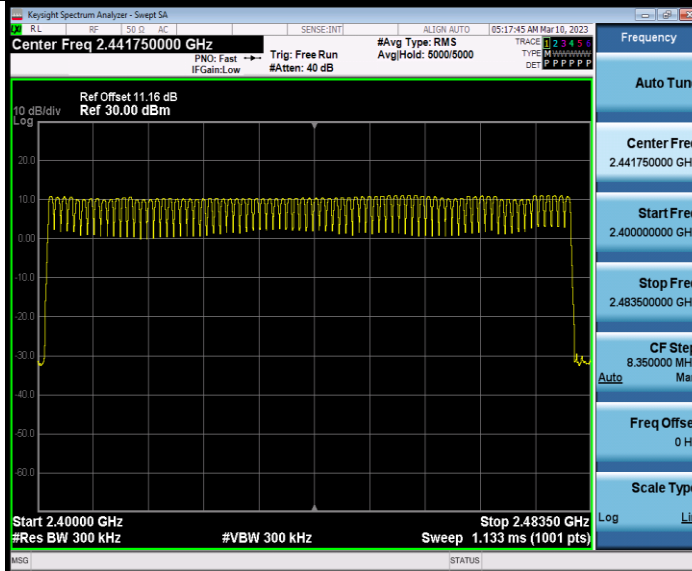

TEST GRAPHS

DH5_Ant1_Hop