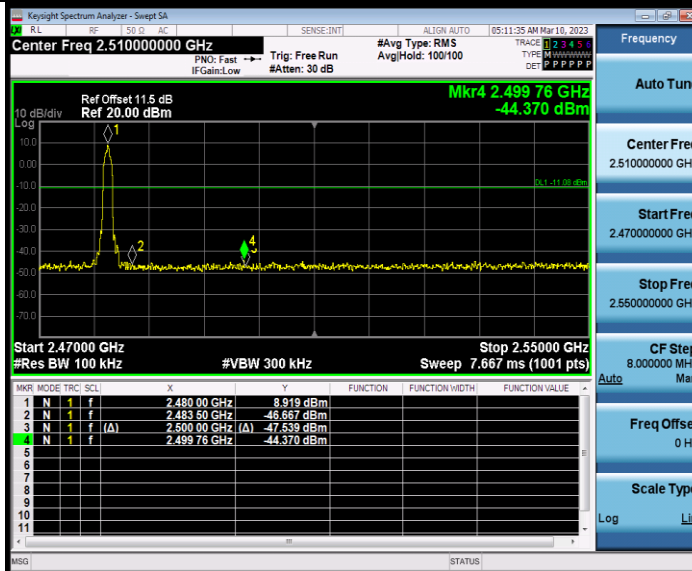

BUREAU VERITAS

Test Report No.: W7L-P23030005RF01

2DH5_Ant1_High_2480

2DH5_Ant1_Low_Hop_2402

BUREAU VERITAS

Test Report No.: W7L-P23030005RF01

2DH5_Ant1_High_Hop_2480

3DH5_Ant1_Low_2402

BUREAU VERITAS

Test Report No.: W7L-P23030005RF01

3DH5_Ant1_High_2480

3DH5_Ant1_Low_Hop_2402

BUREAU
VERITAS

Test Report No.: W7L-P23030005RF01

3DH5_Ant1_High_Hop_2480

CONDUCTED SPURIOUS EMISSION TEST RESULT