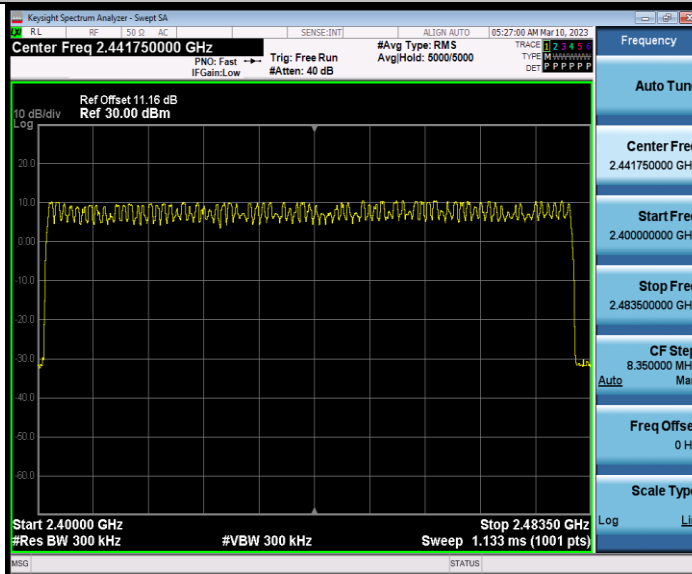

2DH5_Ant1_Hop