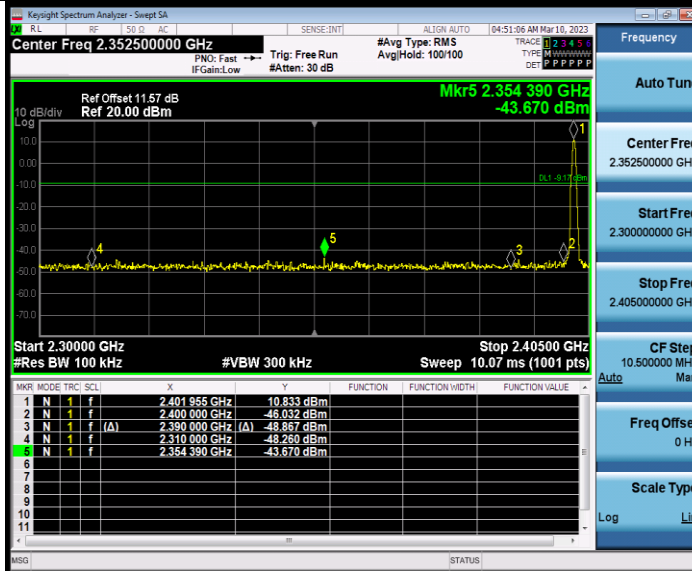

TEST GRAPHS

DH5_Ant1_Low_2402

DH5_Ant1_High_2480