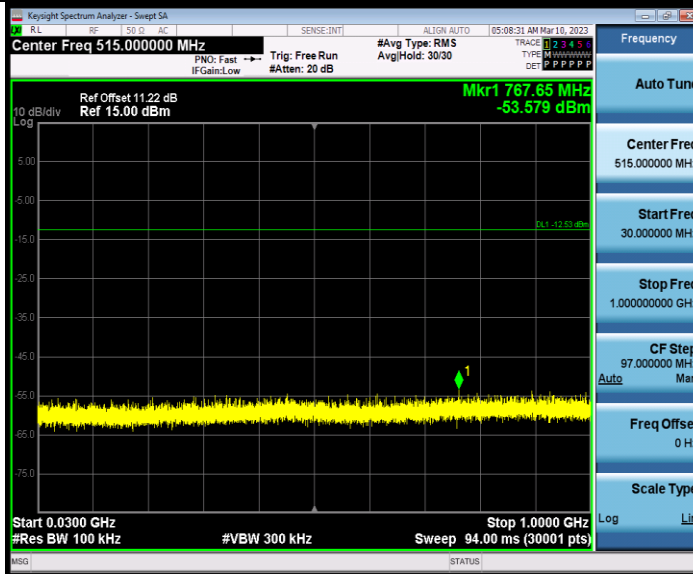

BUREAU VERITAS

Test Report No.: W7L-P23030005RF01

3DH5_Ant1_2441_1000~26500