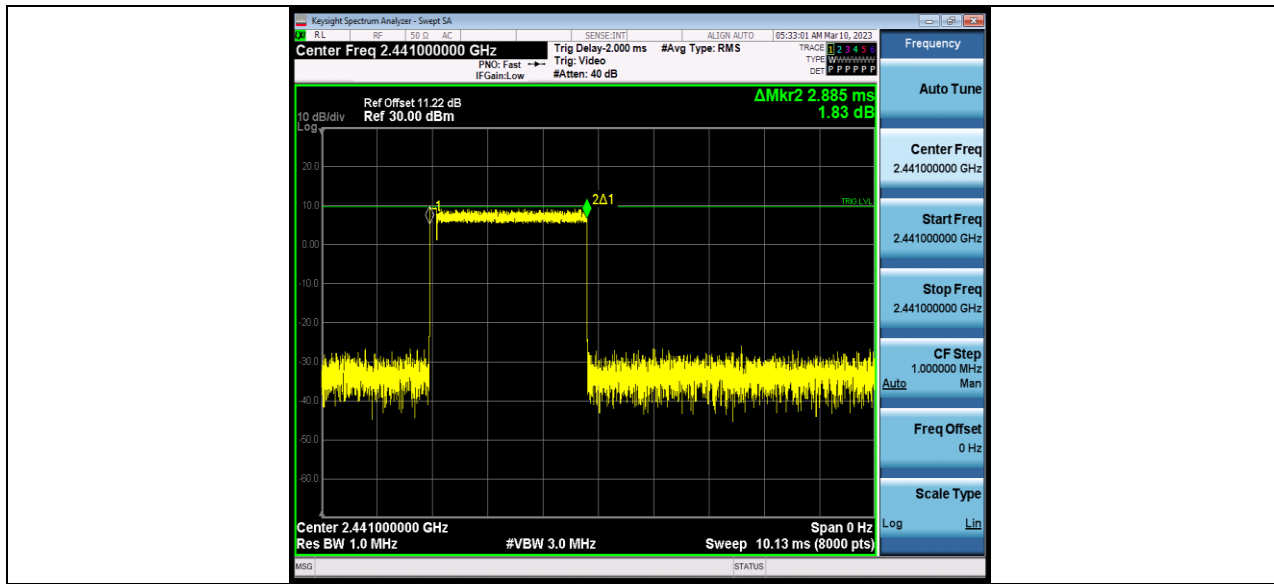

BUREAU
VERITAS

Test Report No.: W7L-P23030005RF01

BV 7Layers Communications Technology
(Shenzhen) Co., Ltd

No.B102, Dazu Chuangxin Mansion, North of Beihuan
Avenue, North Area, Hi-Tech Industrial Park, Nanshan
District, Shenzhen, Guangdong, China