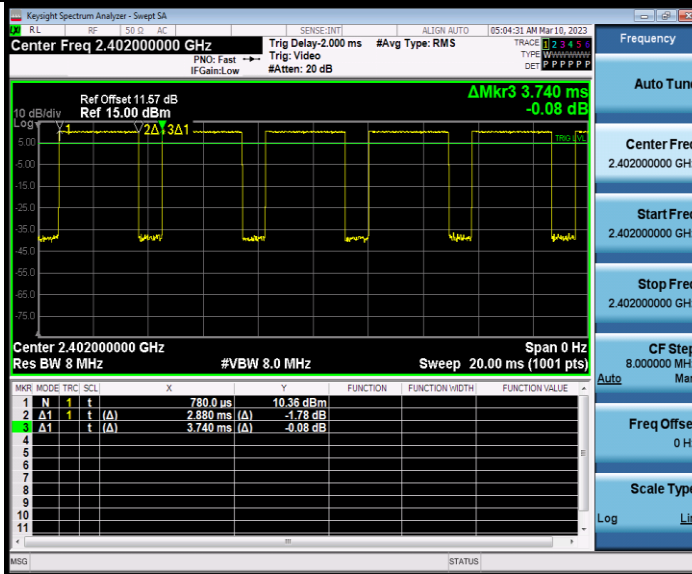

BUREAU VERITAS

Test Report No.: W7L-P23030005RF01

3DH5_Ant1_2441