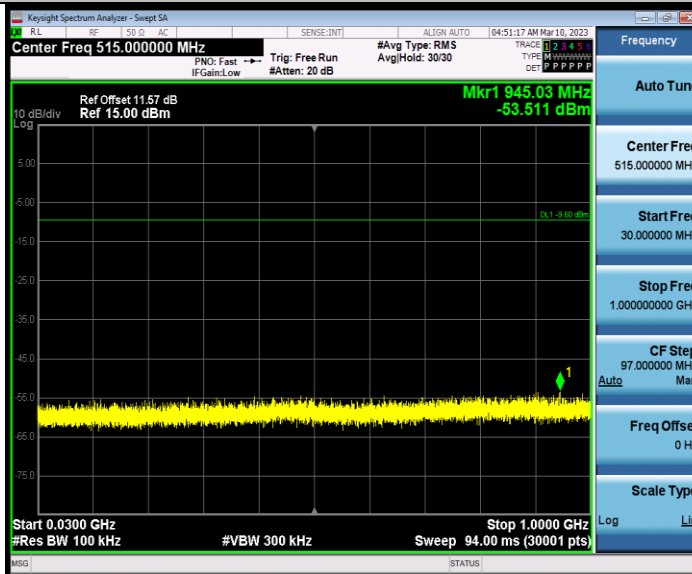

DH5_Ant1_2402_1000~26500