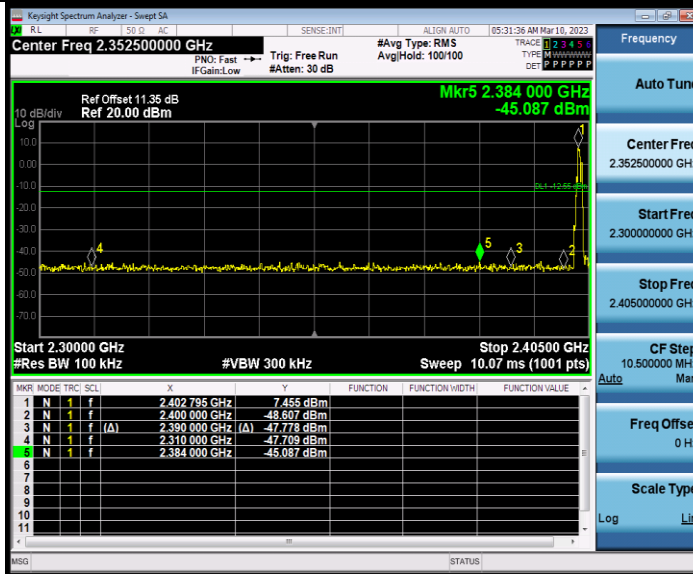

BUREAU VERITAS

Test Report No.: W7L-P23030005RF01

3DH5_Ant1_High_2480

3DH5_Ant1_Low_Hop_2402

BUREAU
VERITAS

Test Report No.: W7L-P23030005RF01

3DH5_Ant1_High_Hop_2480

CONDUCTED SPURIOUS EMISSION TEST RESULT