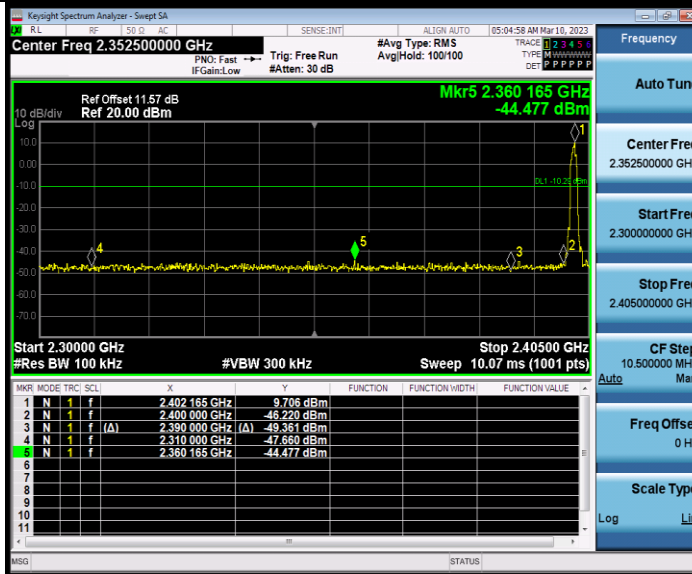

BUREAU VERITAS

Test Report No.: W7L-P23030005RF01

2DH5_Ant1_High_2480

2DH5_Ant1_Low_Hop_2402

BUREAU VERITAS

Test Report No.: W7L-P23030005RF01

2DH5_Ant1_High_Hop_2480

3DH5_Ant1_Low_2402

BUREAU VERITAS

Test Report No.: W7L-P23030005RF01

3DH5_Ant1_High_2480

3DH5_Ant1_Low_Hop_2402

BUREAU
VERITAS

Test Report No.: W7L-P23030005RF01

3DH5_Ant1_High_Hop_2480

CONDUCTED SPURIOUS EMISSION TEST RESULT