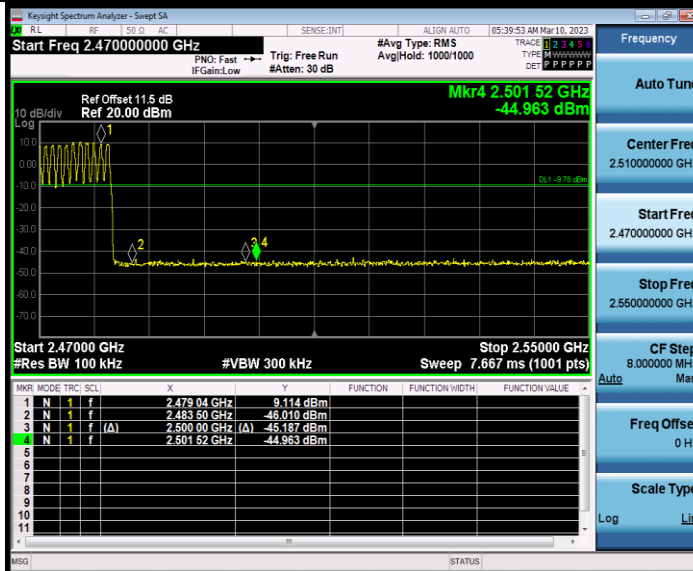

BAND EDGE MEASUREMENTS

TEST RESULT

TestMode	Antenna	ChName	Frequency[MHz]	RefLevel [dBm]	Result [dBm]	Limit [dBm]	Verdict
DH5	Ant1	Low	2402	10.83	-43.67	≤-9.17	PASS
		High	2480	10.67	-44.18	≤-9.33	PASS
		Low	Hop_2402	9.94	-44.97	≤-10.06	PASS
		High	Hop_2480	10.24	-43.92	≤-9.76	PASS
2DH5	Ant1	Low	2402	7.26	-44.3	≤-12.74	PASS
		High	2480	9.05	-43.9	≤-10.95	PASS
		Low	Hop_2402	2.63	-44.58	≤-17.37	PASS
		High	Hop_2480	5.19	-44.21	≤-14.81	PASS
3DH5	Ant1	Low	2402	9.71	-44.48	≤-10.29	PASS
		High	2480	8.92	-44.37	≤-11.08	PASS
		Low	Hop_2402	7.46	-45.09	≤-12.55	PASS
		High	Hop_2480	7.79	-43.96	≤-12.21	PASS

TEST GRAPHS

DH5_Ant1_Low_2402

DH5_Ant1_High_2480

DH5_Ant1_Low_Hop_2402

BUREAU VERITAS

Test Report No.: W7L-P23030005RF01

DH5_Ant1_High_Hop_2480

2DH5_Ant1_Low_2402

BUREAU VERITAS

Test Report No.: W7L-P23030005RF01

2DH5_Ant1_High_2480

2DH5_Ant1_Low_Hop_2402

BUREAU VERITAS

Test Report No.: W7L-P23030005RF01

2DH5_Ant1_High_Hop_2480

3DH5_Ant1_Low_2402