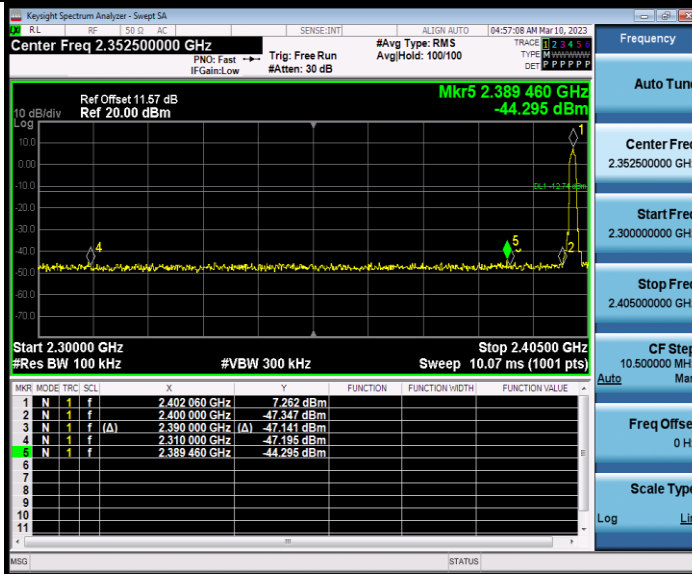

BUREAU VERITAS

Test Report No.: W7L-P23030005RF01

2DH5_Ant1_High_2480