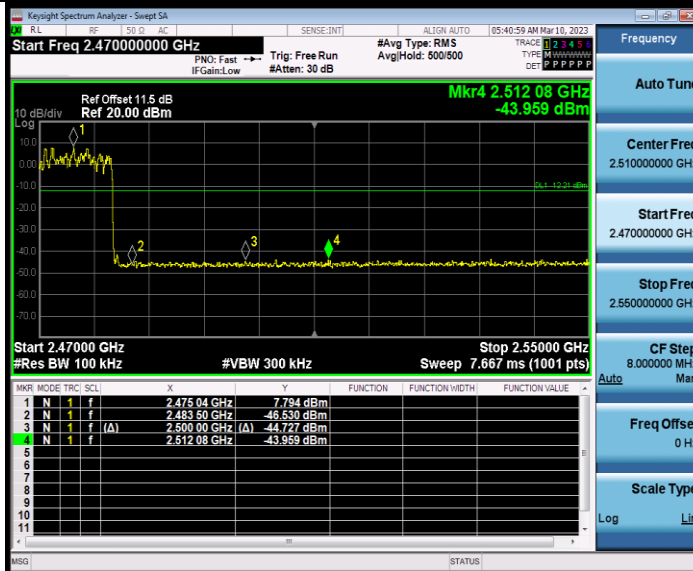

BUREAU VERITAS

Test Report No.: W7L-P23030005RF01

3DH5_Ant1_High_2480

3DH5_Ant1_Low_Hop_2402

BUREAU
VERITAS

Test Report No.: W7L-P23030005RF01

3DH5_Ant1_High_Hop_2480

CONDUCTED SPURIOUS EMISSION TEST RESULT

TestMode	Antenna	Frequency[MHz]	FreqRange [MHz]	RefLevel [dBm]	Result [dBm]	Limit [dBm]	Verdict
DH5	Ant1	2402	Reference	10.40	10.40	---	PASS
			30~1000	10.40	-53.51	≤-9.6	PASS
			1000~26500	10.40	-33.88	≤-9.6	PASS
		2441	Reference	9.75	9.75	---	PASS
			30~1000	9.75	-53.91	≤-10.25	PASS
			1000~26500	9.75	-35.17	≤-10.25	PASS
		2480	Reference	10.13	10.13	---	PASS
			30~1000	10.13	-53.48	≤-9.87	PASS
			1000~26500	10.13	-34.33	≤-9.87	PASS
2DH5	Ant1	2402	Reference	7.95	7.95	---	PASS
			30~1000	7.95	-53.81	≤-12.05	PASS
			1000~26500	7.95	-34.14	≤-12.05	PASS
		2441	Reference	9.14	9.14	---	PASS
			30~1000	9.14	-53.82	≤-10.86	PASS
			1000~26500	9.14	-34.56	≤-10.86	PASS
		2480	Reference	9.74	9.74	---	PASS
			30~1000	9.74	-53.67	≤-10.26	PASS
			1000~26500	9.74	-33.48	≤-10.26	PASS
3DH5	Ant1	2402	Reference	9.39	9.39	---	PASS
			30~1000	9.39	-52.26	≤-10.61	PASS
			1000~26500	9.39	-34.36	≤-10.61	PASS
		2441	Reference	7.47	7.47	---	PASS
			30~1000	7.47	-53.58	≤-12.53	PASS
			1000~26500	7.47	-34.68	≤-12.53	PASS
		2480	Reference	9.84	9.84	---	PASS
			30~1000	9.84	-52.98	≤-10.16	PASS
			1000~26500	9.84	-34.56	≤-10.16	PASS