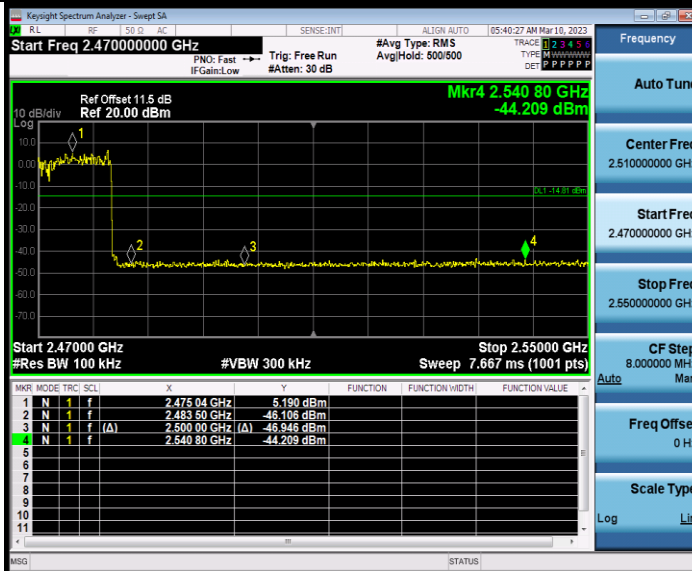

BUREAU VERITAS

Test Report No.: W7L-P23030005RF01

2DH5_Ant1_High_2480

2DH5_Ant1_Low_Hop_2402

BUREAU VERITAS

Test Report No.: W7L-P23030005RF01

2DH5_Ant1_High_Hop_2480

3DH5_Ant1_Low_2402

BUREAU VERITAS

Test Report No.: W7L-P23030005RF01

3DH5_Ant1_High_2480

3DH5_Ant1_Low_Hop_2402

BUREAU
VERITAS

Test Report No.: W7L-P23030005RF01

3DH5_Ant1_High_Hop_2480

CONDUCTED SPURIOUS EMISSION TEST RESULT