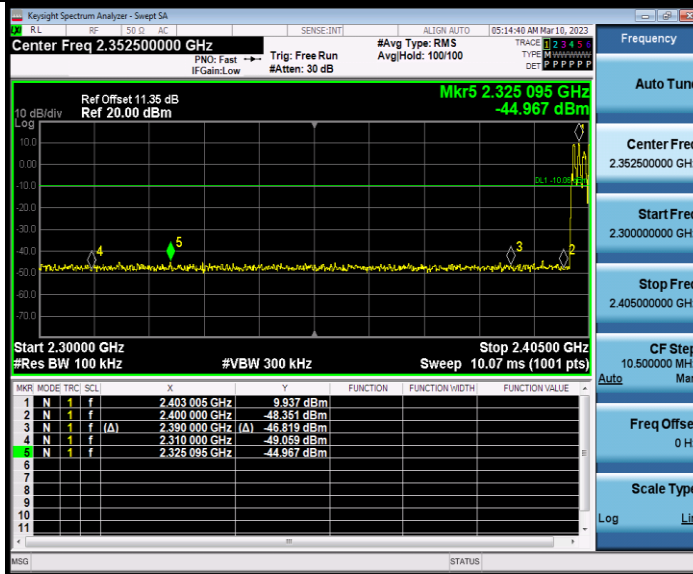

BAND EDGE MEASUREMENTS

TEST RESULT

TestMode	Antenna	ChName	Frequency[MHz]	RefLevel [dBm]	Result [dBm]	Limit [dBm]	Verdict
DH5	Ant1	Low	2402	10.83	-43.67	≤-9.17	PASS
		High	2480	10.67	-44.18	≤-9.33	PASS
		Low	Hop_2402	9.94	-44.97	≤-10.06	PASS
		High	Hop_2480	10.24	-43.92	≤-9.76	PASS
2DH5	Ant1	Low	2402	7.26	-44.3	≤-12.74	PASS
		High	2480	9.05	-43.9	≤-10.95	PASS
		Low	Hop_2402	2.63	-44.58	≤-17.37	PASS
		High	Hop_2480	5.19	-44.21	≤-14.81	PASS
3DH5	Ant1	Low	2402	9.71	-44.48	≤-10.29	PASS
		High	2480	8.92	-44.37	≤-11.08	PASS
		Low	Hop_2402	7.46	-45.09	≤-12.55	PASS
		High	Hop_2480	7.79	-43.96	≤-12.21	PASS

TEST GRAPHS

DH5_Ant1_Low_2402

DH5_Ant1_High_2480

DH5_Ant1_Low_Hop_2402

BUREAU VERITAS

Test Report No.: W7L-P23030005RF01

DH5_Ant1_High_Hop_2480

2DH5_Ant1_Low_2402