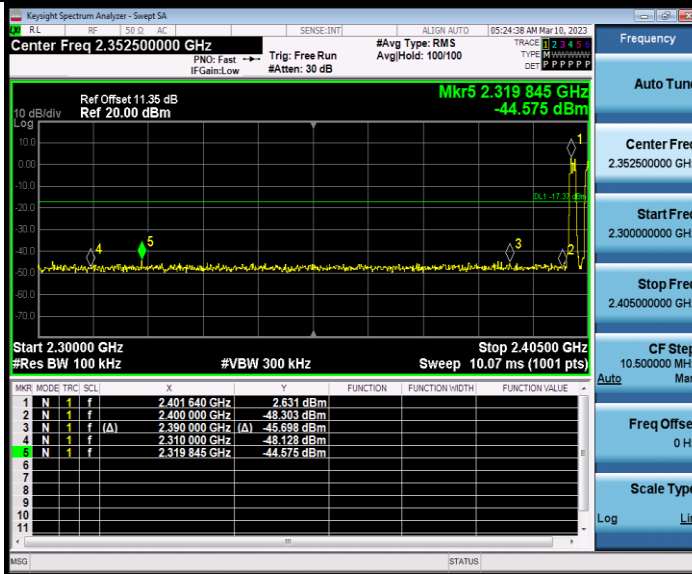

BUREAU VERITAS

Test Report No.: W7L-P23030005RF01

2DH5_Ant1_High_2480

2DH5_Ant1_Low_Hop_2402

BUREAU VERITAS

Test Report No.: W7L-P23030005RF01

2DH5_Ant1_High_Hop_2480

3DH5_Ant1_Low_2402

BUREAU VERITAS

Test Report No.: W7L-P23030005RF01

3DH5_Ant1_High_2480

3DH5_Ant1_Low_Hop_2402

BUREAU
VERITAS

Test Report No.: W7L-P23030005RF01

3DH5_Ant1_High_Hop_2480

CONDUCTED SPURIOUS EMISSION TEST RESULT