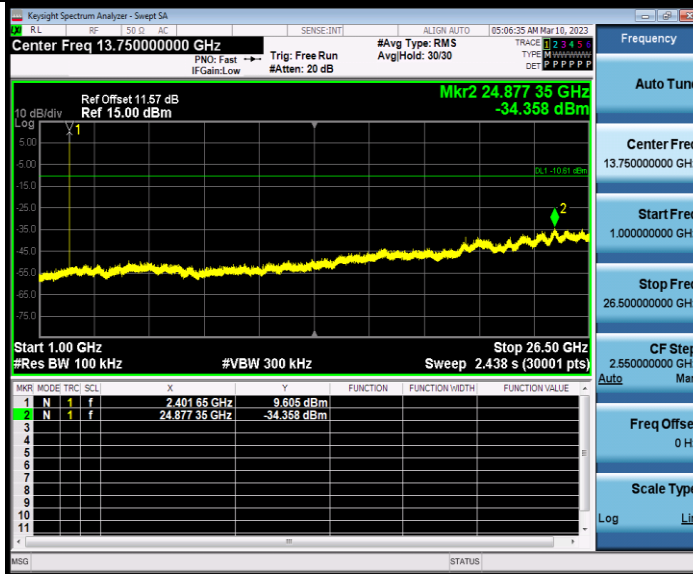

BUREAU VERITAS

Test Report No.: W7L-P23030005RF01

3DH5_Ant1_2441_0~Reference