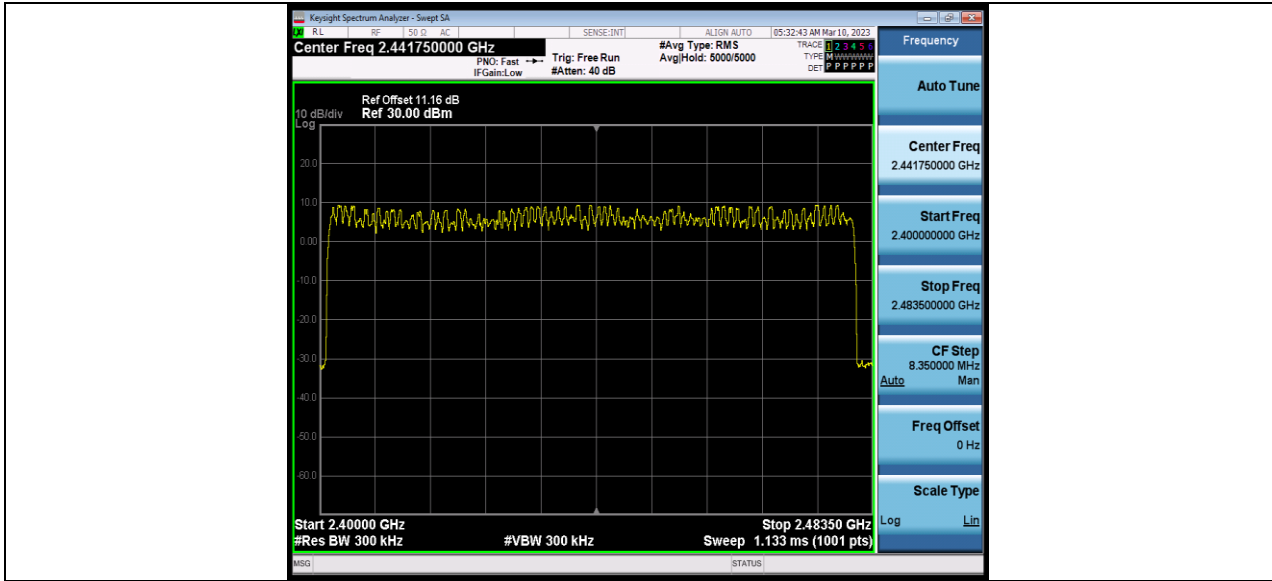

TEST GRAPHS

DH5_Ant1_Hop

2DH5_Ant1_Hop

3DH5_Ant1_Hop

BUREAU VERITAS

Test Report No.: W7L-P23030005RF01

BUREAU
VERITAS

Test Report No.: W7L-P23030005RF01

BAND EDGE MEASUREMENTS

TEST RESULT

TestMode	Antenna	ChName	Frequency[MHz]	RefLevel [dBm]	Result [dBm]	Limit [dBm]	Verdict
DH5	Ant1	Low	2402	10.83	-43.67	≤-9.17	PASS
		High	2480	10.67	-44.18	≤-9.33	PASS
		Low	Hop_2402	9.94	-44.97	≤-10.06	PASS
		High	Hop_2480	10.24	-43.92	≤-9.76	PASS
2DH5	Ant1	Low	2402	7.26	-44.3	≤-12.74	PASS
		High	2480	9.05	-43.9	≤-10.95	PASS
		Low	Hop_2402	2.63	-44.58	≤-17.37	PASS
		High	Hop_2480	5.19	-44.21	≤-14.81	PASS
3DH5	Ant1	Low	2402	9.71	-44.48	≤-10.29	PASS
		High	2480	8.92	-44.37	≤-11.08	PASS
		Low	Hop_2402	7.46	-45.09	≤-12.55	PASS
		High	Hop_2480	7.79	-43.96	≤-12.21	PASS