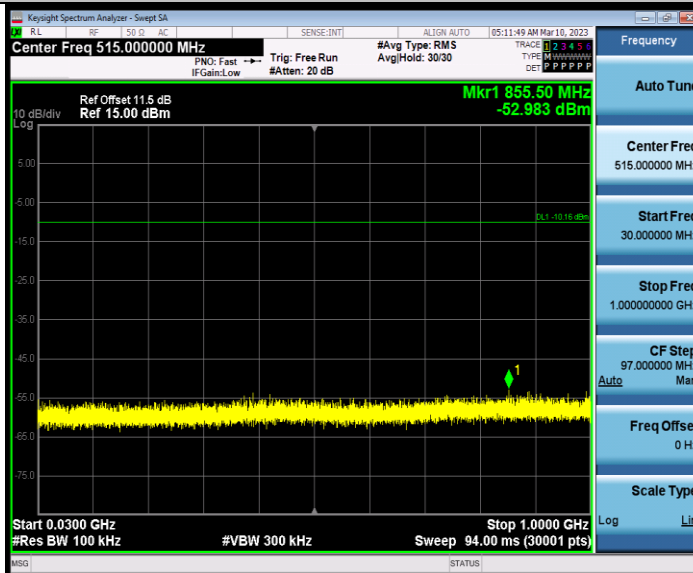

Test Report No.: W7L-P23030005RF01

3DH5_Ant1_2480_30~1000

3DH5_Ant1_2480_1000~26500

BUREAU VERITAS

Test Report No.: W7L-P23030005RF01

BV 7Layers Communications Technology (Shenzhen) Co., Ltd

No.B102, Dazhu Chuangxin Mansion, North of Beihuan Avenue, North Area, Hi-Tech Industrial Park, Nanshan District, Shenzhen, Guangdong, China