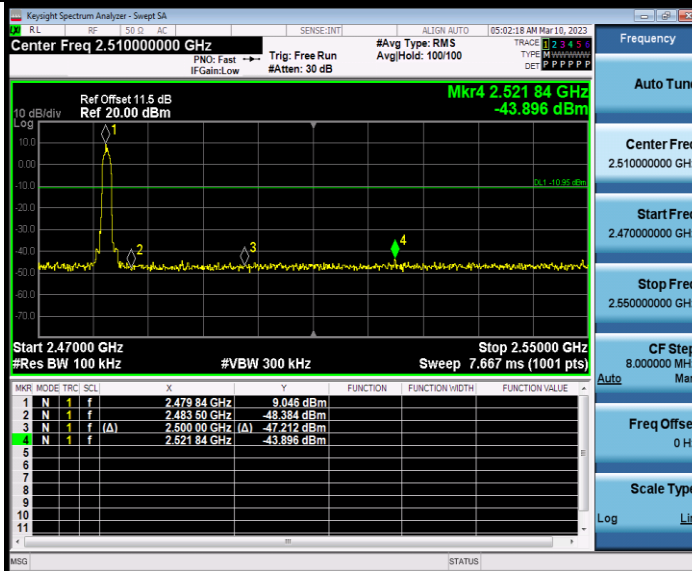

2DH5_Ant1_Low_Hop_2402