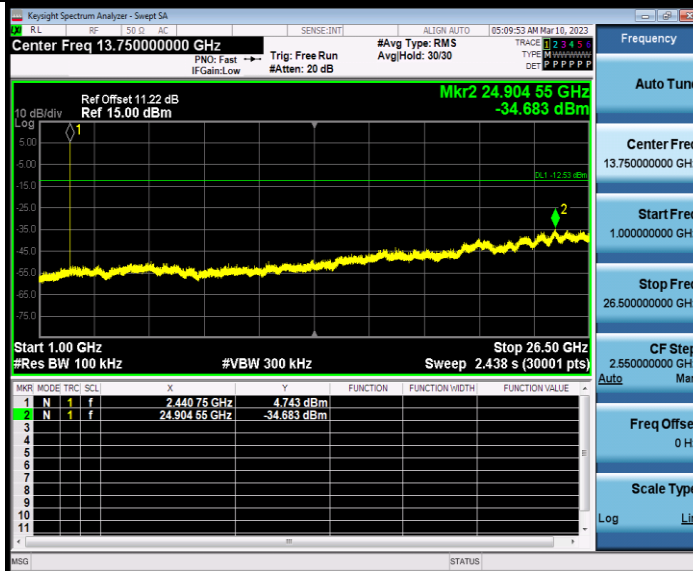

3DH5_Ant1_2480_0~Reference