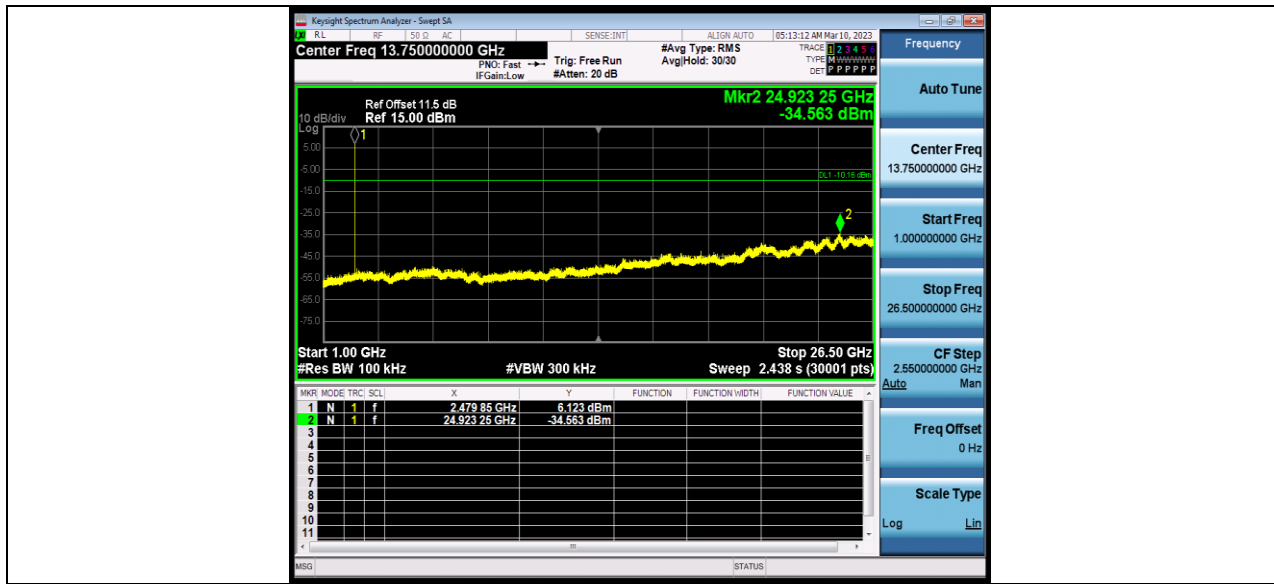

Test Report No.: W7L-P23030005RF01

3DH5_Ant1_2480_30~1000

3DH5_Ant1_2480_1000~26500

BUREAU VERITAS

Test Report No.: W7L-P23030005RF01

BV 7Layers Communications Technology (Shenzhen) Co., Ltd

No.B102, Dazhu Chuangxin Mansion, North of Beihuan Avenue, North Area, Hi-Tech Industrial Park, Nanshan District, Shenzhen, Guangdong, China