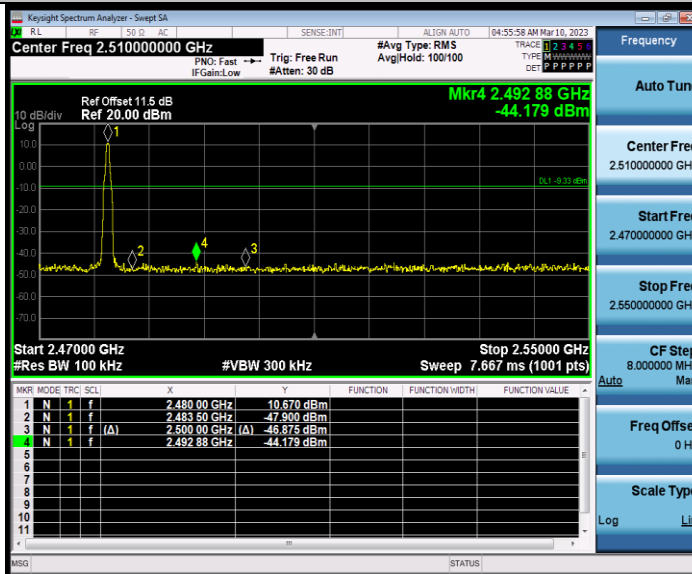

BAND EDGE MEASUREMENTS

TEST RESULT

TestMode	Antenna	ChName	Frequency[MHz]	RefLevel [dBm]	Result [dBm]	Limit [dBm]	Verdict
DH5	Ant1	Low	2402	10.83	-43.67	≤-9.17	PASS
		High	2480	10.67	-44.18	≤-9.33	PASS
		Low	Hop_2402	9.94	-44.97	≤-10.06	PASS
		High	Hop_2480	10.24	-43.92	≤-9.76	PASS
2DH5	Ant1	Low	2402	7.26	-44.3	≤-12.74	PASS
		High	2480	9.05	-43.9	≤-10.95	PASS
		Low	Hop_2402	2.63	-44.58	≤-17.37	PASS
		High	Hop_2480	5.19	-44.21	≤-14.81	PASS
3DH5	Ant1	Low	2402	9.71	-44.48	≤-10.29	PASS
		High	2480	8.92	-44.37	≤-11.08	PASS
		Low	Hop_2402	7.46	-45.09	≤-12.55	PASS
		High	Hop_2480	7.79	-43.96	≤-12.21	PASS

TEST GRAPHS

DH5_Ant1_Low_2402

DH5_Ant1_High_2480

DH5_Ant1_Low_Hop_2402

BUREAU VERITAS

Test Report No.: W7L-P23030005RF01

DH5_Ant1_High_Hop_2480

2DH5_Ant1_Low_2402