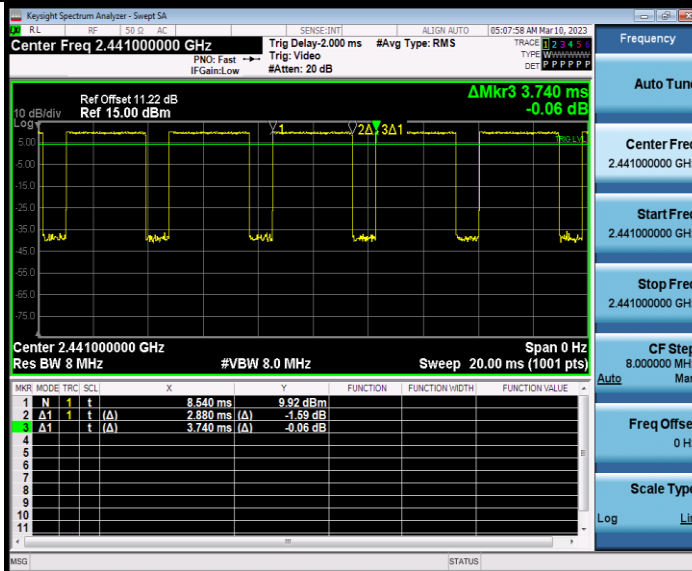

3DH5_Ant1_2480

BV 7Layers Communications Technology (Shenzhen) Co., Ltd

No.B102, Dazu Chuangxin Mansion, North of Beihuan Avenue, North Area, Hi-Tech Industrial Park, Nanshan District, Shenzhen, Guangdong, China

Tel: +86 755 8869 6566
Fax: +86 755 8869 6577
Email: customerservice.sw@bureauveritas.com