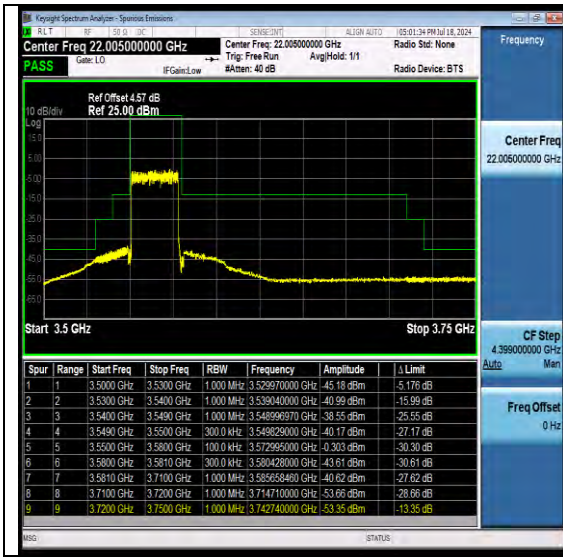

BUREAU VERITAS

Test Report No.: W7L-240618W001RF13

TEST GRAPHS

NTVN-N48-PC3-30-30-L-DFT-QPSK-Outer_Full-A
nt1-PASS