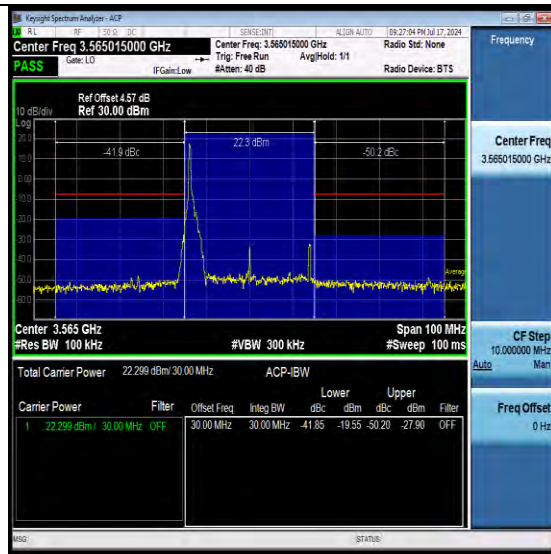

NTNV-N48-PC3-30-30-L-DFT-QPSK-Edge_1RB_Left-Ant1-PASS