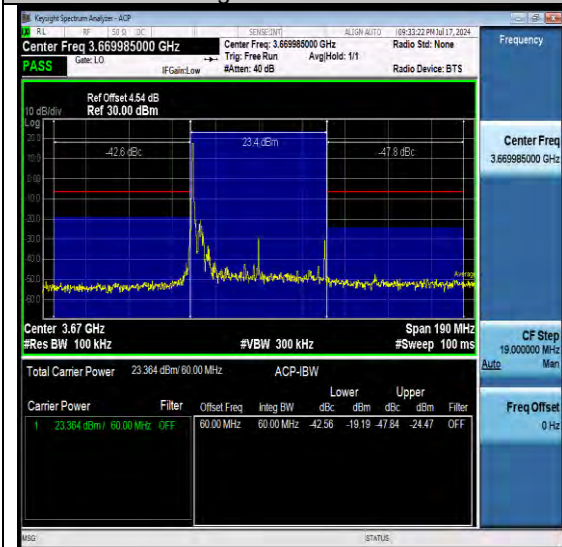

NTNV-N48-PC3-30-60-H-DFT-QPSK-Edge_1RB_Left-Ant1-PASS

NTNV-N48-PC3-30-60-H-DFT-QPSK-Edge_1RB_Right-Ant1-PASS

BV 7Layers Communications Technology (Shenzhen) Co., Ltd

Room B37, Warehouse A5, No.3 Chiwan 4th Road, Zhaoshang Street, Nanshan District Shenzhen, Guangdong, People's Republic of China