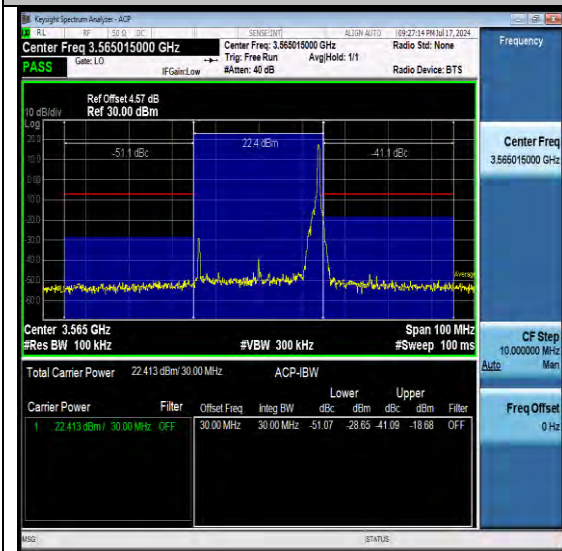

NTNV-N48-PC3-30-30-L-DFT-QPSK-Edge_1RB_Right-Ant1-PASS