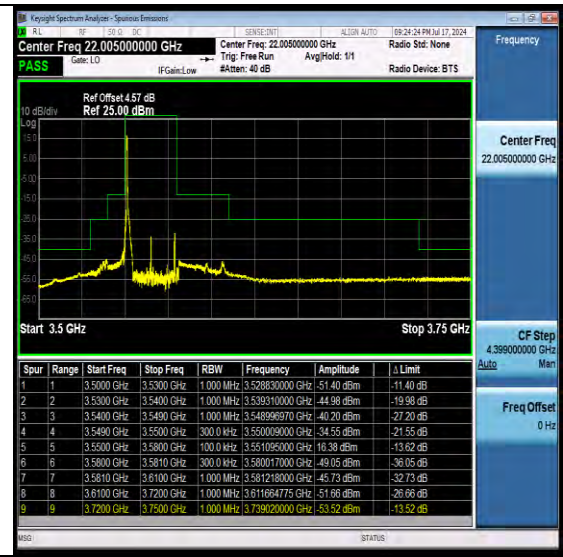

NTVN-N48-PC3-30-30-L-DFT-QPSK-Edge_1RB_
Left-Ant1-PASS