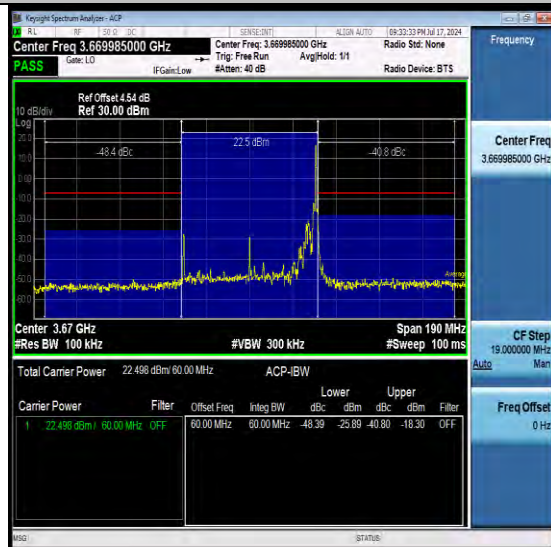

NTNV-N48-PC3-30-60-H-DFT-QPSK-Edge_1RB_Left-Ant1-PASS

NTNV-N48-PC3-30-60-H-DFT-QPSK-Edge_1RB_Right-Ant1-PASS

BV 7Layers Communications Technology (Shenzhen) Co., Ltd

Room B37, Warehouse A5, No.3 Chiwan 4th Road, Zhaoshang Street, Nanshan District Shenzhen, Guangdong, People's Republic of China