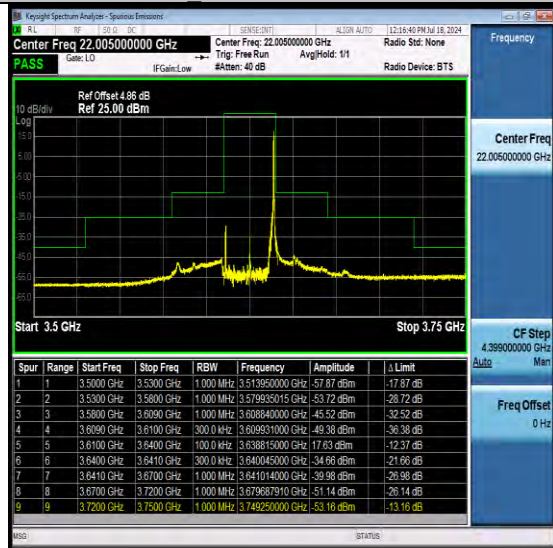

NTNV-N48-PC3-30-100-M-DFT-QPSK-Edge_1RB
Left-Ant1-PASS

BV 7Layers Communications Technology (Shenzhen) Co., Ltd

Room B37, Warehouse A5, No.3 Chiwan 4th Road, Zhaoshang Street, Nanshan District Shenzhen, Guangdong, People's Republic of China

Tel: +86 755 8869 6566

Fax: +86 755 8869 6577

Email: customerservice.sw@bureauveritas.com