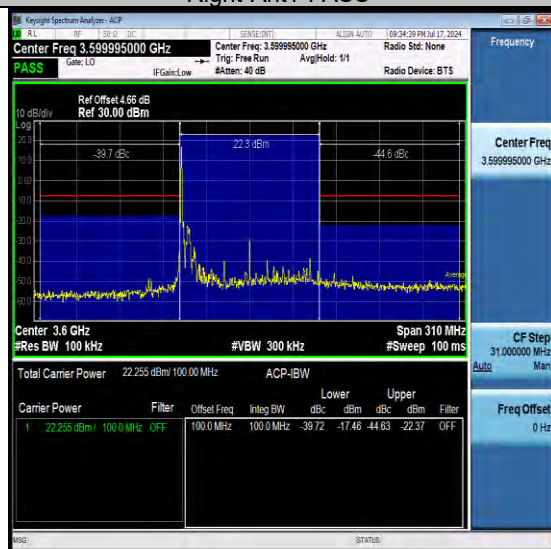

BV 7Layers Communications Technology (Shenzhen) Co., Ltd

Room B37, Warehouse A5, No.3 Chiwan 4th Road, Zhaoshang Street, Nanshan District Shenzhen, Guangdong, People's Republic of China

Tel: +86 755 8869 6566
Fax: +86 755 8869 6577
Email: customerservice.sw@bureauveritas.com