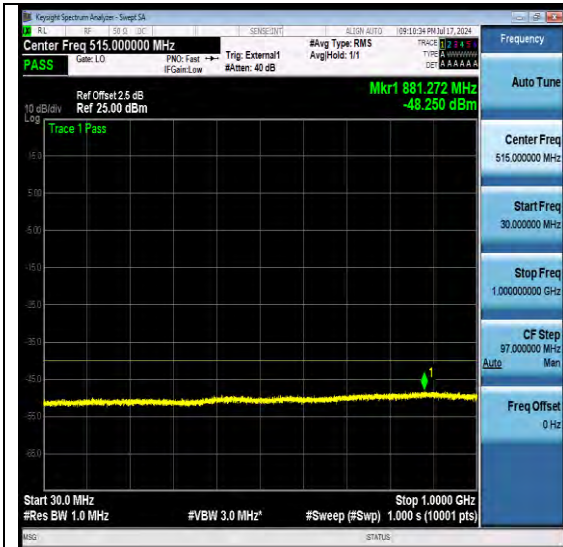

BUREAU VERITAS

Test Report No.: W7L-240618W001RF13

NTNV-N48-PC3-30-100-L-DFT-QPSK-Edge_1RB
Left-Ant1-PASS