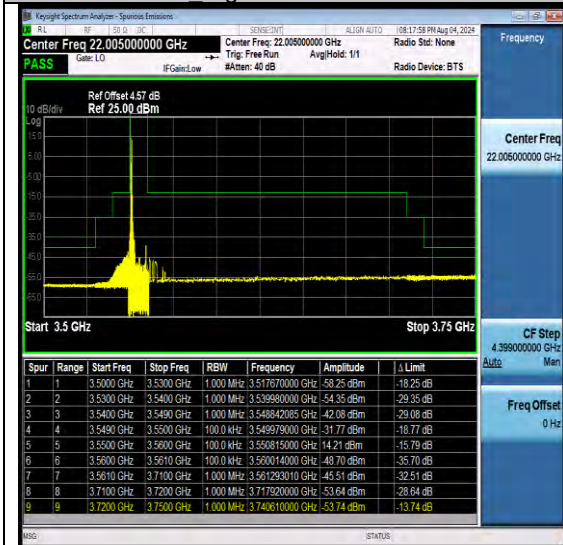

BV 7Layers Communications Technology (Shenzhen) Co., Ltd

Room B37, Warehouse A5, No.3 Chiwan 4th Road, Zhaoshang Street, Nanshan District Shenzhen, Guangdong, People's Republic of China

Tel: +86 755 8869 6566 Fax: +86 755 8869 6577

Email: customerservice.sw@bureauveritas.com