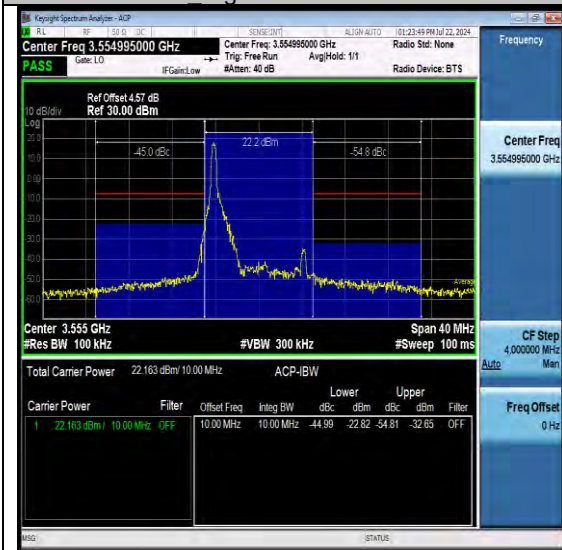

BV 7Layers Communications Technology (Shenzhen) Co., Ltd

Room B37, Warehouse A5, No.3 Chiwan 4th Road, Zhaoshang Street, Nanshan District Shenzhen, Guangdong, People's Republic of China

Tel: +86 755 8869 6566
Fax: +86 755 8869 6577
Email: customerservice.sw@bureauveritas.com