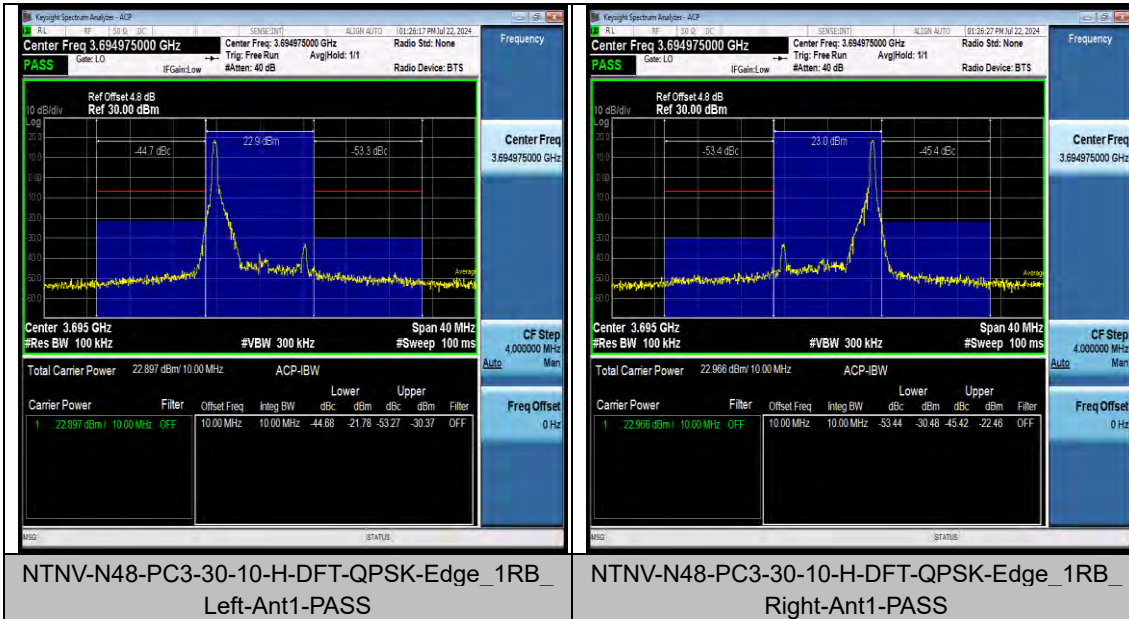

**BUREAU
VERITAS**

Test Report No.: W7L-240618W001RF13

NTNV-N48-PC3-30-10-H-DFT-QPSK-Edge_1RB_
Left-Ant1-PASS

NTNV-N48-PC3-30-10-H-DFT-QPSK-Edge_1RB_
Right-Ant1-PASS

BV 7Layers Communications Technology
(Shenzhen) Co., Ltd

Room B37, Warehouse A5, No.3 Chiwan 4th Road,
Zhaoshang Street, Nanshan District Shenzhen,
Guangdong, People's Republic of China

Tel: +86 755 8869 6566
Fax: +86 755 8869 6577
Email: customerservice.sw@bureauveritas.com