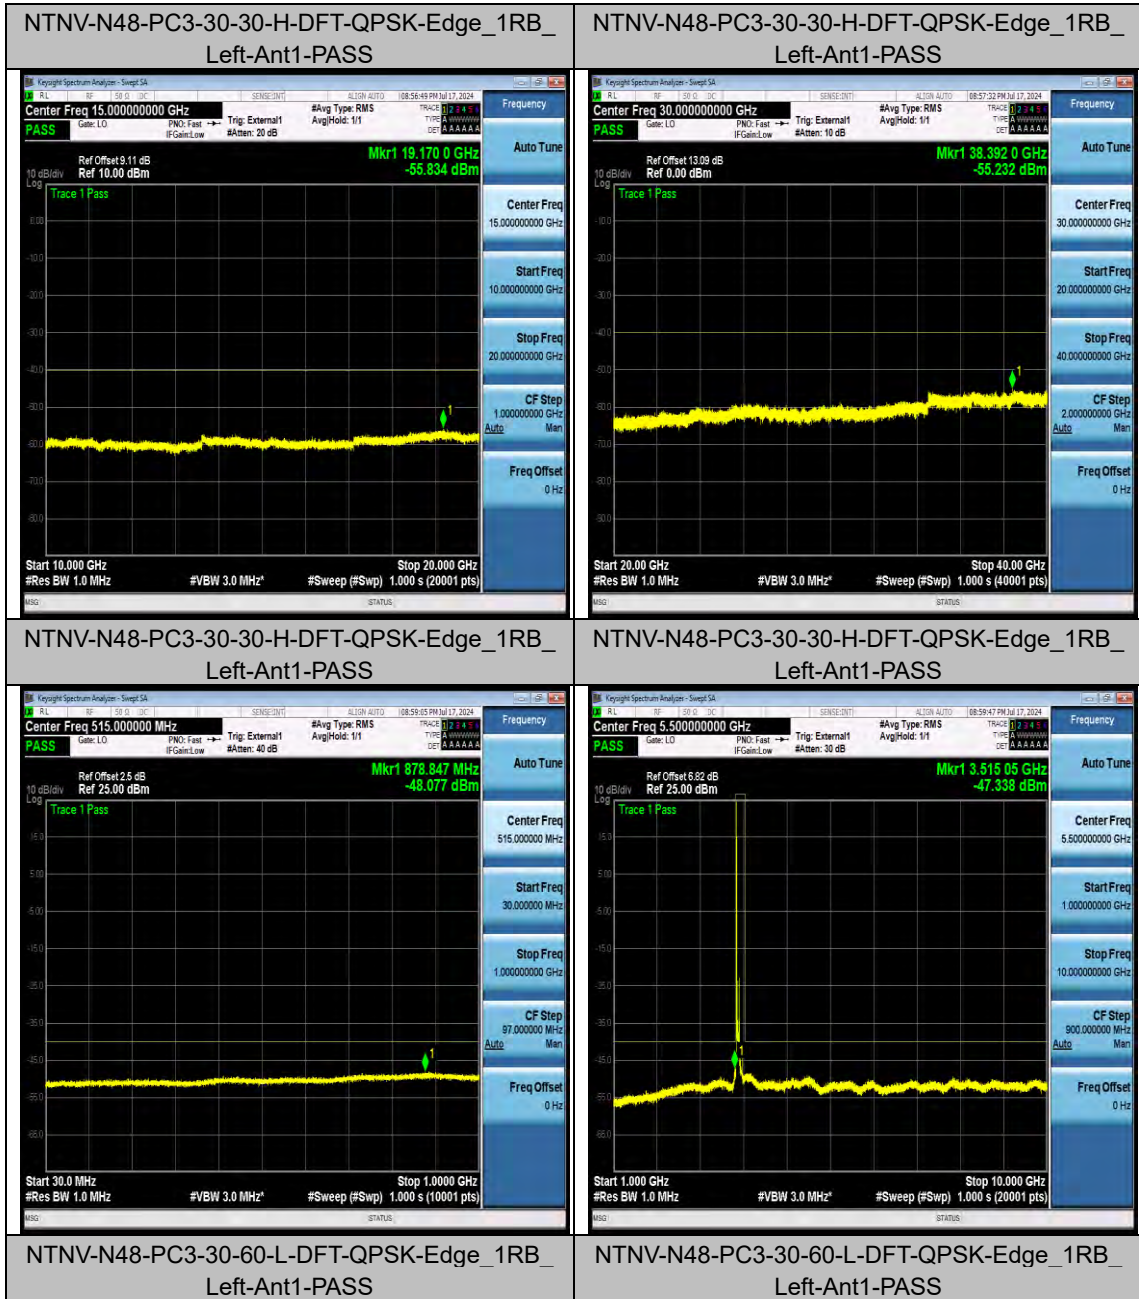

BUREAU VERITAS

Test Report No.: W7L-240618W001RF13

BV 7Layers Communications Technology (Shenzhen) Co., Ltd

Room B37, Warehouse A5, No.3 Chiwan 4th Road, Zhaoshang Street, Nanshan District Shenzhen, Guangdong, People's Republic of China

Tel: +86 755 8869 6566
Fax: +86 755 8869 6577
Email: customerservice.sw@bureauveritas.com