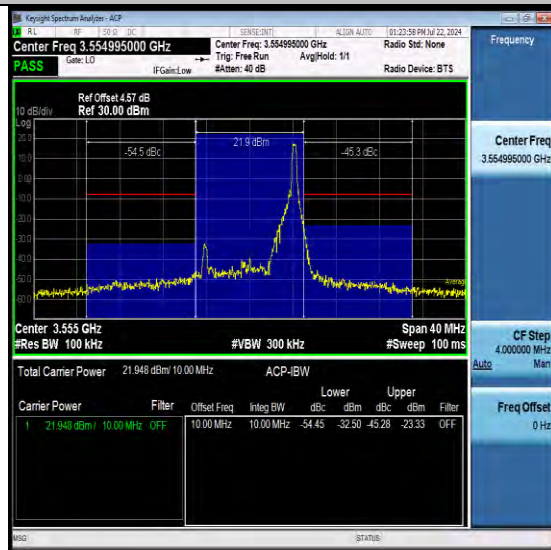

BV 7Layers Communications Technology (Shenzhen) Co., Ltd

Room B37, Warehouse A5, No.3 Chiwan 4th Road, Zhaoshang Street, Nanshan District Shenzhen, Guangdong, People's Republic of China

Tel: +86 755 8869 6566
Fax: +86 755 8869 6577
Email: customerservice.sw@bureauveritas.com