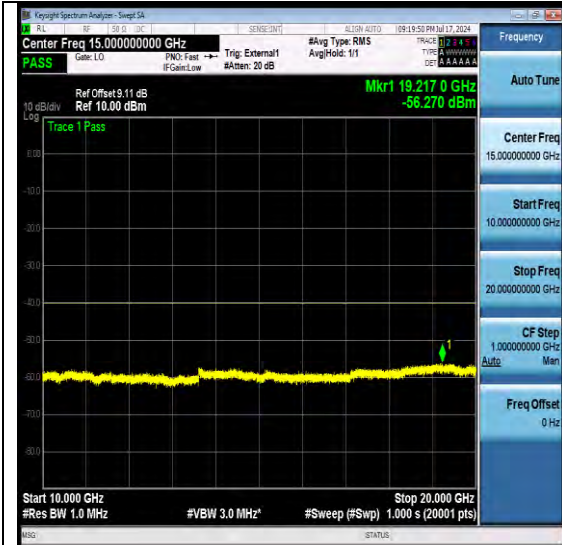

BUREAU VERITAS

Test Report No.: W7L-240618W001RF13

NTNV-N48-PC3-30-100-H-DFT-QPSK-Edge_1RB Left-Ant1-PASS