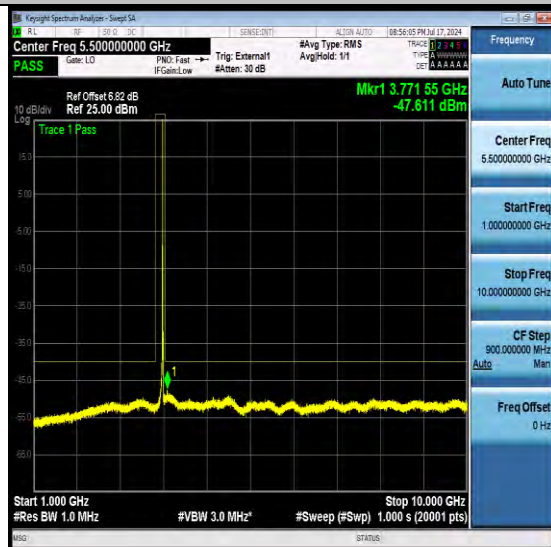

Room B37, Warehouse A5, No.3 Chiwan 4th Road,
Zhaoshang Street, Nanshan District Shenzhen,
Guangdong, People's Republic of China

Tel: +86 755 8869 6566
Fax: +86 755 8869 6577
Email: customerservice.sw@bureauveritas.com