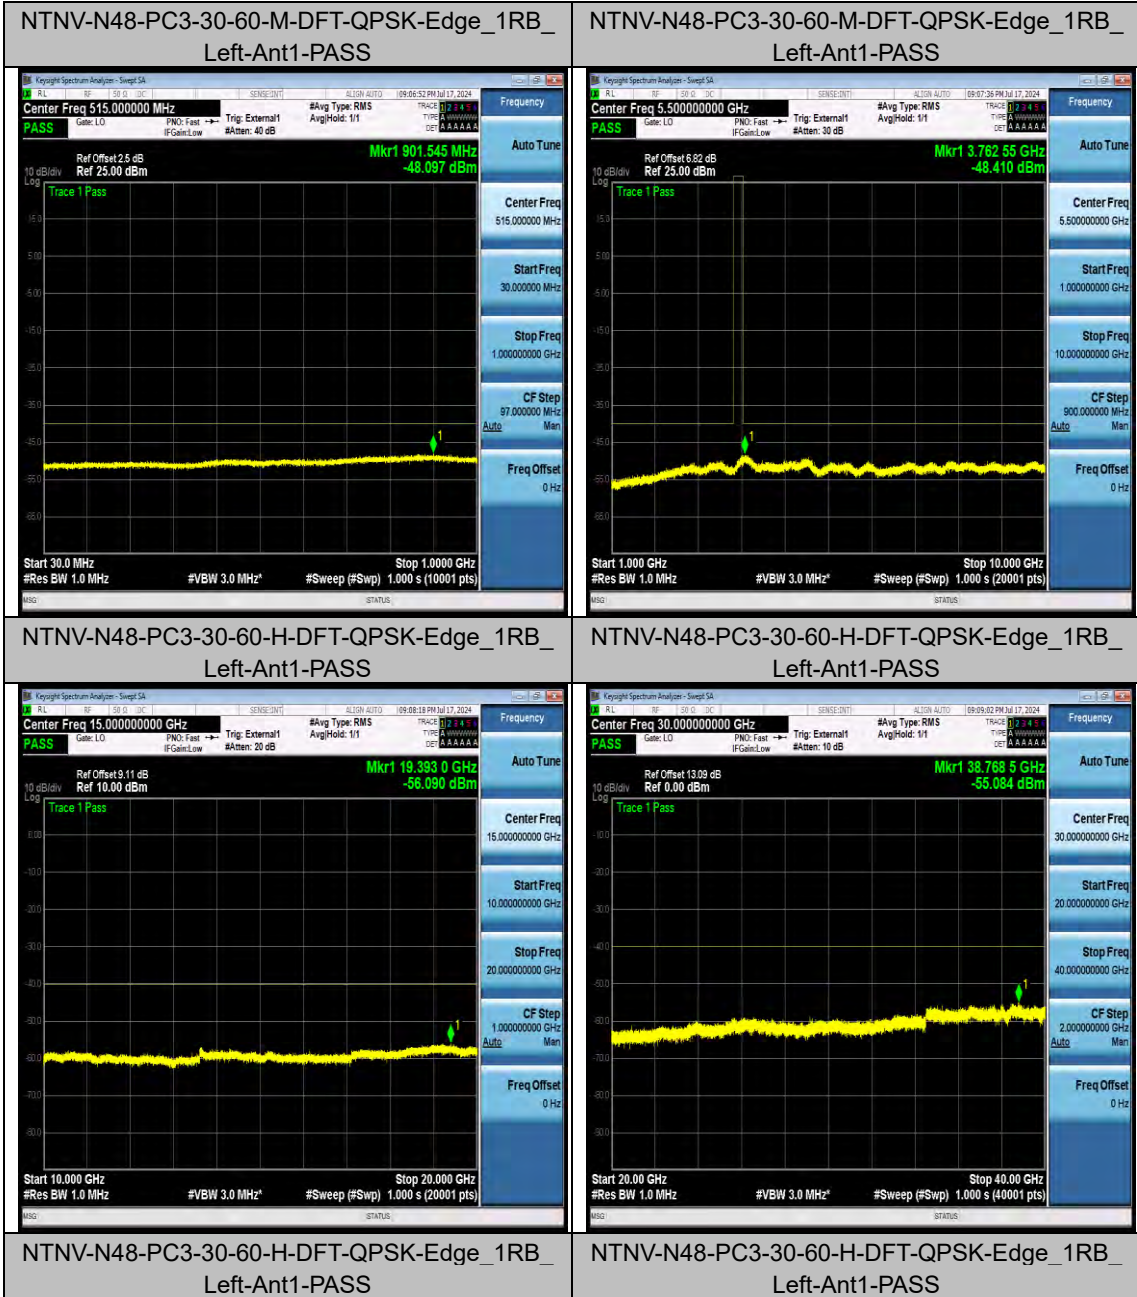

BUREAU VERITAS

Test Report No.: W7L-240618W001RF13

BV 7Layers Communications Technology (Shenzhen) Co., Ltd

Room B37, Warehouse A5, No.3 Chiwan 4th Road, Zhaoshang Street, Nanshan District Shenzhen, Guangdong, People's Republic of China

Tel: +86 755 8869 6566
Fax: +86 755 8869 6577
Email: customerservice.sw@bureauveritas.com