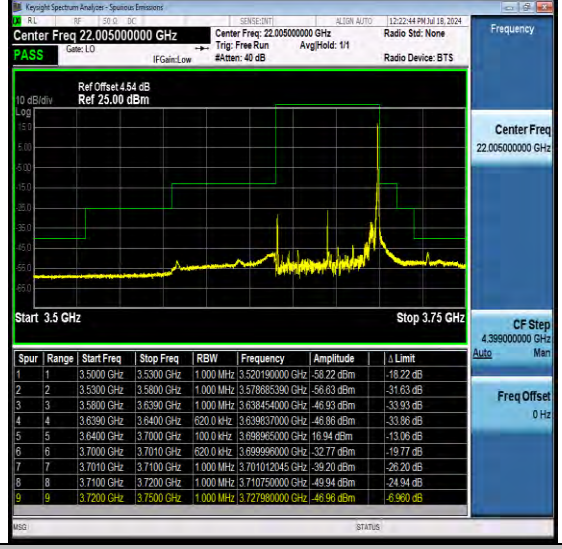

NTNV-N48-PC3-30-60-L-DFT-QPSK-Edge_1RB_ Right-Ant1-PASS

NTNV-N48-PC3-30-60-M-DFT-QPSK-Edge_1RB_ Right-Ant1-PASS

NTNV-N48-PC3-30-60-H-DFT-QPSK-Edge_1RB_ Right-Ant1-PASS

BV 7Layers Communications Technology (Shenzhen) Co., Ltd

Room B37, Warehouse A5, No.3 Chiwan 4th Road, Zhaoshang Street, Nanshan District Shenzhen, Guangdong, People's Republic of China

Tel: +86 755 8869 6566
Fax: +86 755 8869 6577
Email: customerservice.sw@bureauveritas.com