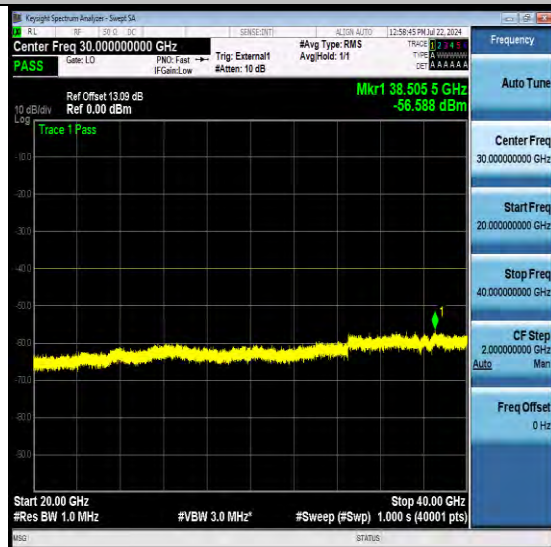

NTNV-N48-PC3-30-10-L-DFT-QPSK-Edge_1RB Left-Ant1-PASS

NTNV-N48-PC3-30-10-L-DFT-QPSK-Edge_1RB Left-Ant1-PASS

BV 7Layers Communications Technology (Shenzhen) Co., Ltd

Room B37, Warehouse A5, No.3 Chiwan 4th Road, Zhaoshang Street, Nanshan District Shenzhen, Guangdong, People's Republic of China