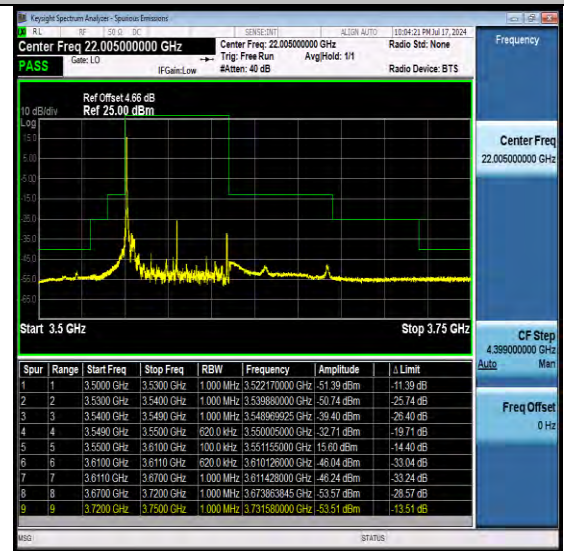

NTNV-N48-PC3-30-30-M-DFT-QPSK-Edge_1RB_Left-Ant1-PASS

NTNV-N48-PC3-30-30-H-DFT-QPSK-Edge_1RB_Left-Ant1-PASS

NTNV-N48-PC3-30-60-L-DFT-QPSK-Edge_1RB_Left-Ant1-PASS

BV 7Layers Communications Technology (Shenzhen) Co., Ltd

Room B37, Warehouse A5, No.3 Chiwan 4th Road, Zhaoshang Street, Nanshan District Shenzhen, Guangdong, People's Republic of China

Tel: +86 755 8869 6566 Fax: +86 755 8869 6577

Email: customerservice.sw@bureauveritas.com