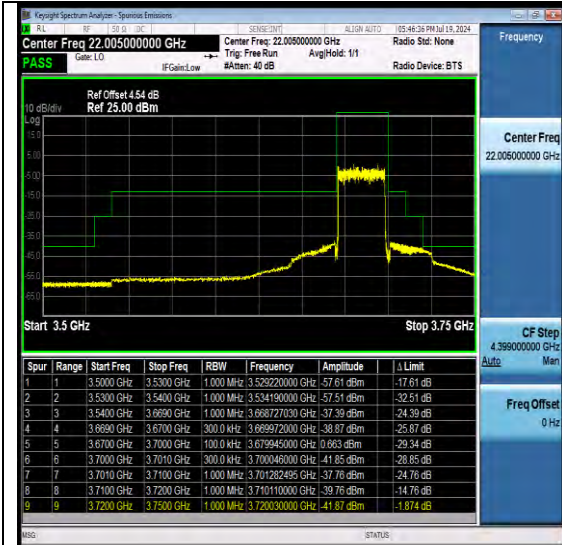

BUREAU VERITAS

Test Report No.: W7L-240618W001RF13

NTNV-N48-PC3-30-30-H-DFT-QPSK-Outer_Full-A
nt1-PASS