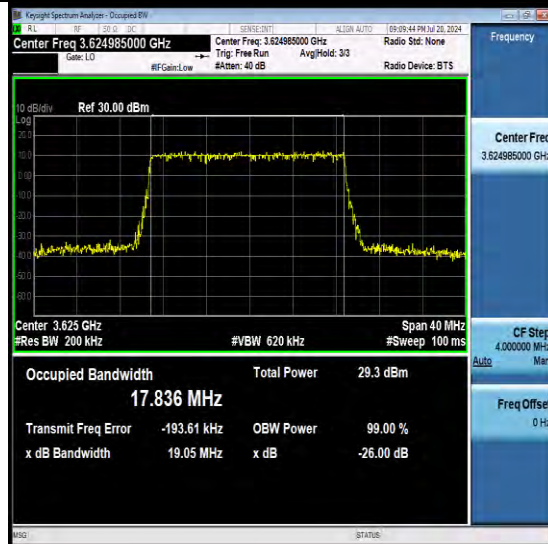

NTNV-N48-PC3-30-20-M-DFT-QPSK-Outer_Full-Ant1-PASS

NTNV-N48-PC3-30-20-M-DFT-16QAM-Outer_Full-Ant1-PASS

BV 7Layers Communications Technology (Shenzhen) Co., Ltd

Room B37, Warehouse A5, No.3 Chiwan 4th Road, Zhaoshang Street, Nanshan District Shenzhen, Guangdong, People's Republic of China