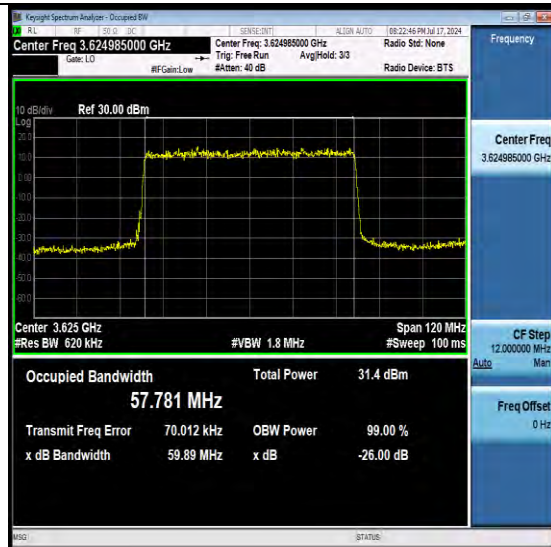

NTNV-N48-PC3-30-60-M-DFT-PI2BPSK-Outer_Fu II-Ant1-PASS