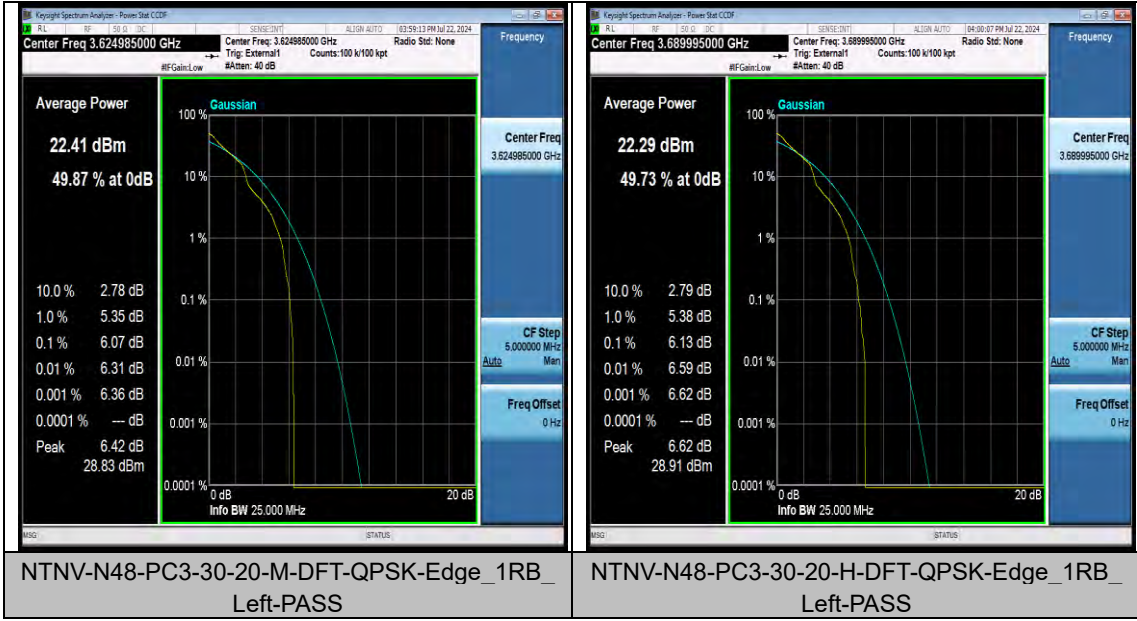

**BUREAU
VERITAS**

Test Report No.: W7L-240618W001RF13

BV 7Layers Communications Technology
(Shenzhen) Co., Ltd

Room B37, Warehouse A5, No.3 Chiwan 4th Road,
Zhaoshang Street, Nanshan District Shenzhen,
Guangdong, People's Republic of China

Tel: +86 755 8869 6566
Fax: +86 755 8869 6577
Email: customerservice.sw@bureauveritas.com