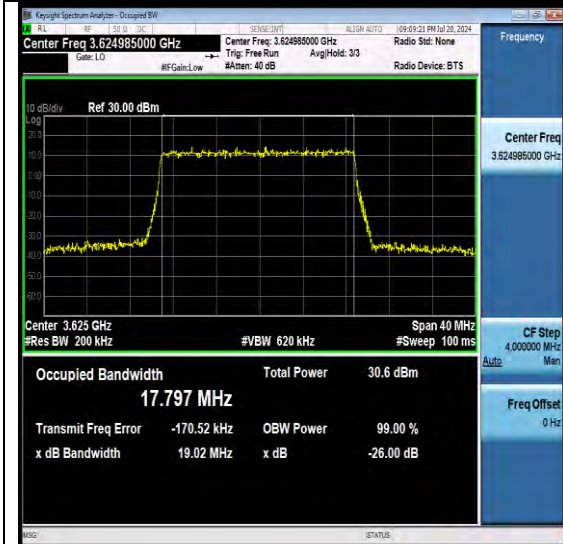

NTNV-N48-PC3-30-20-M-DFT-QPSK-Outer_Full-Ant1-PASS

NTNV-N48-PC3-30-20-M-DFT-16QAM-Outer_Full-Ant1-PASS

BV 7Layers Communications Technology (Shenzhen) Co., Ltd

Room B37, Warehouse A5, No.3 Chiwan 4th Road, Zhaoshang Street, Nanshan District Shenzhen, Guangdong, People's Republic of China