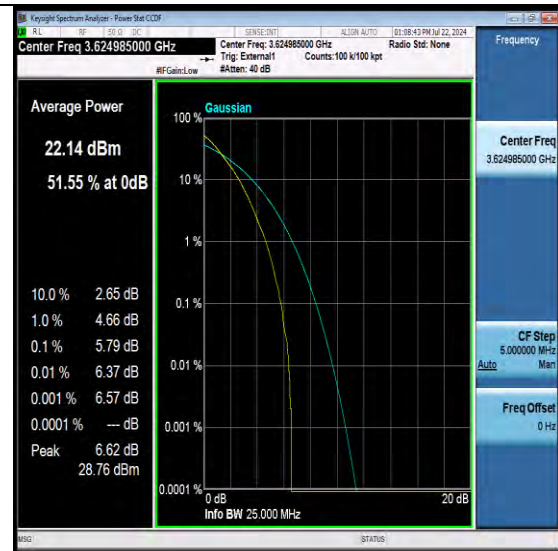

NTNV-N48-PC3-30-20-M-DFT-QPSK-Outer_Full-P ASS