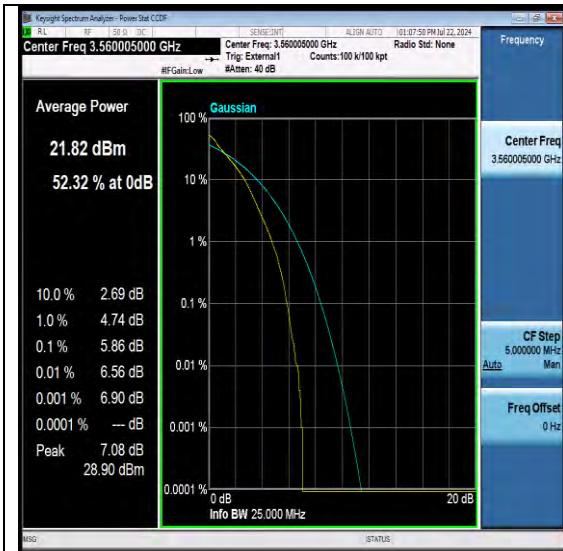

TEST GRAPHS

NTNV-N48-PC3-30-20-L-DFT-QPSK-Outer_Full-P ASS