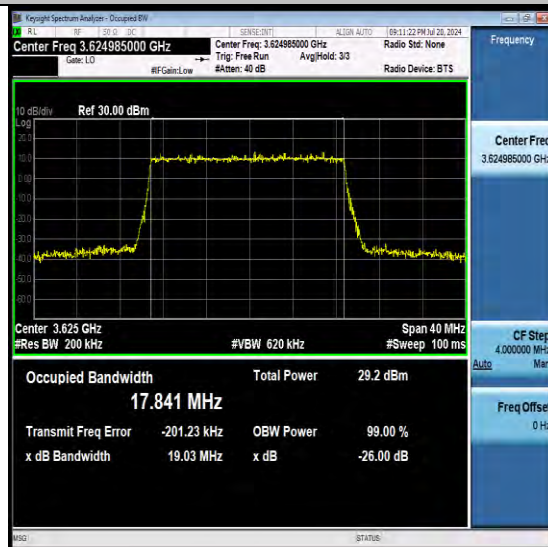

NTNV-N48-PC3-30-20-M-DFT-QPSK-Outer_Full-Ant1-PASS

NTNV-N48-PC3-30-20-M-DFT-16QAM-Outer_Full-Ant1-PASS

BV 7Layers Communications Technology (Shenzhen) Co., Ltd

Room B37, Warehouse A5, No.3 Chiwan 4th Road, Zhaoshang Street, Nanshan District Shenzhen, Guangdong, People's Republic of China