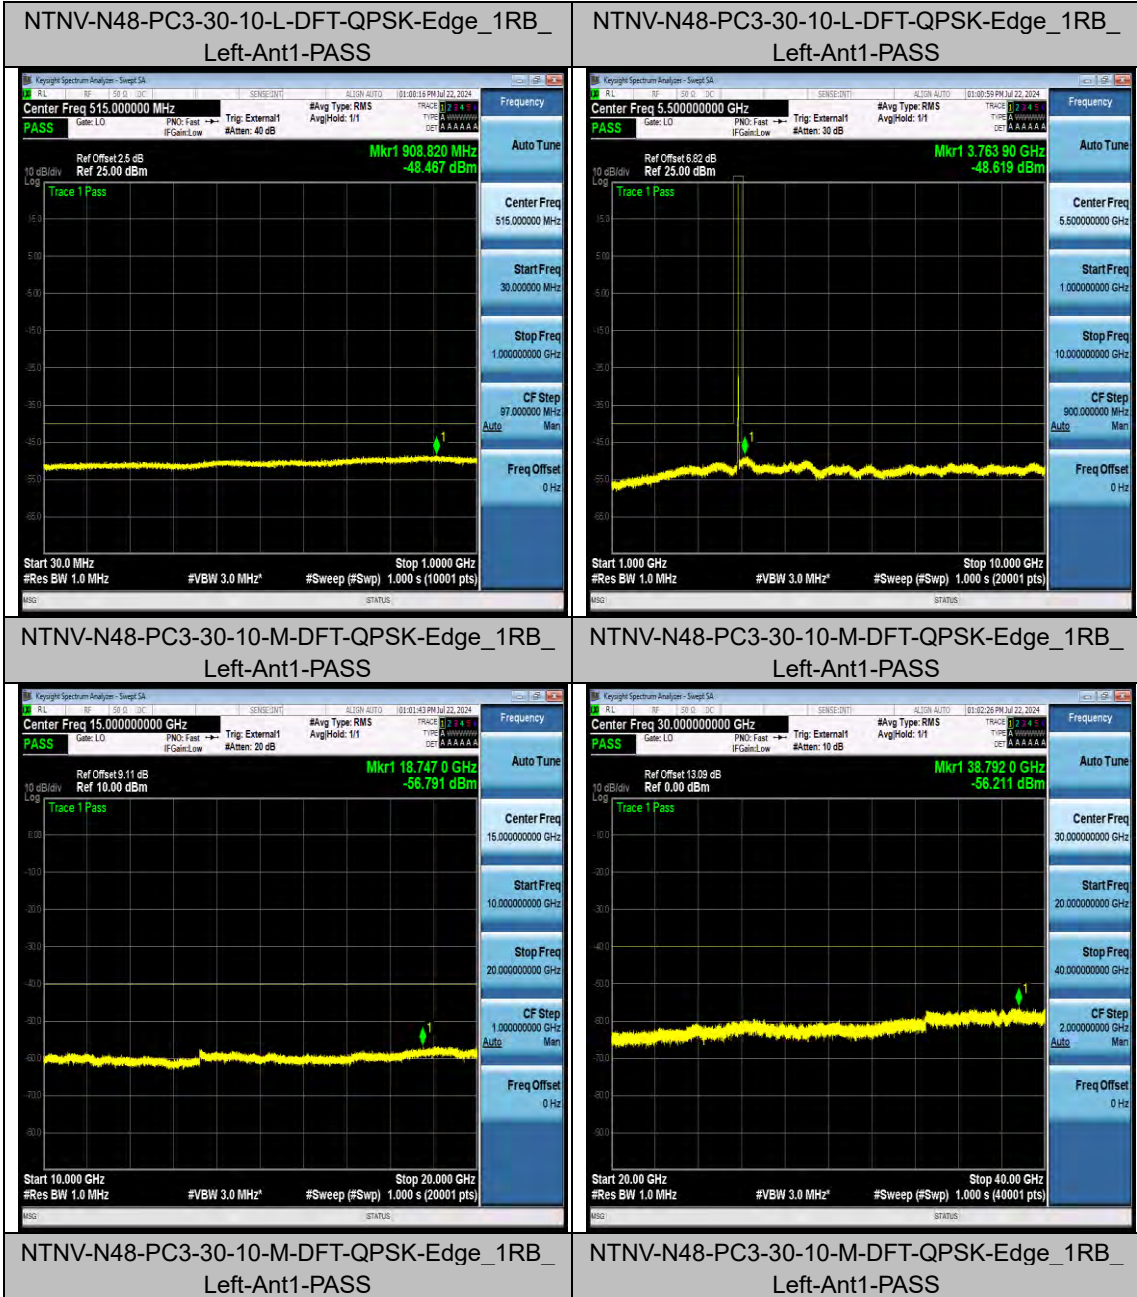

BUREAU VERITAS

Test Report No.: W7L-240618W001RF13

BV 7Layers Communications Technology (Shenzhen) Co., Ltd

Room B37, Warehouse A5, No.3 Chiwan 4th Road, Zhaoshang Street, Nanshan District Shenzhen, Guangdong, People's Republic of China

Tel: +86 755 8869 6566
Fax: +86 755 8869 6577
Email: customerservice.sw@bureauveritas.com