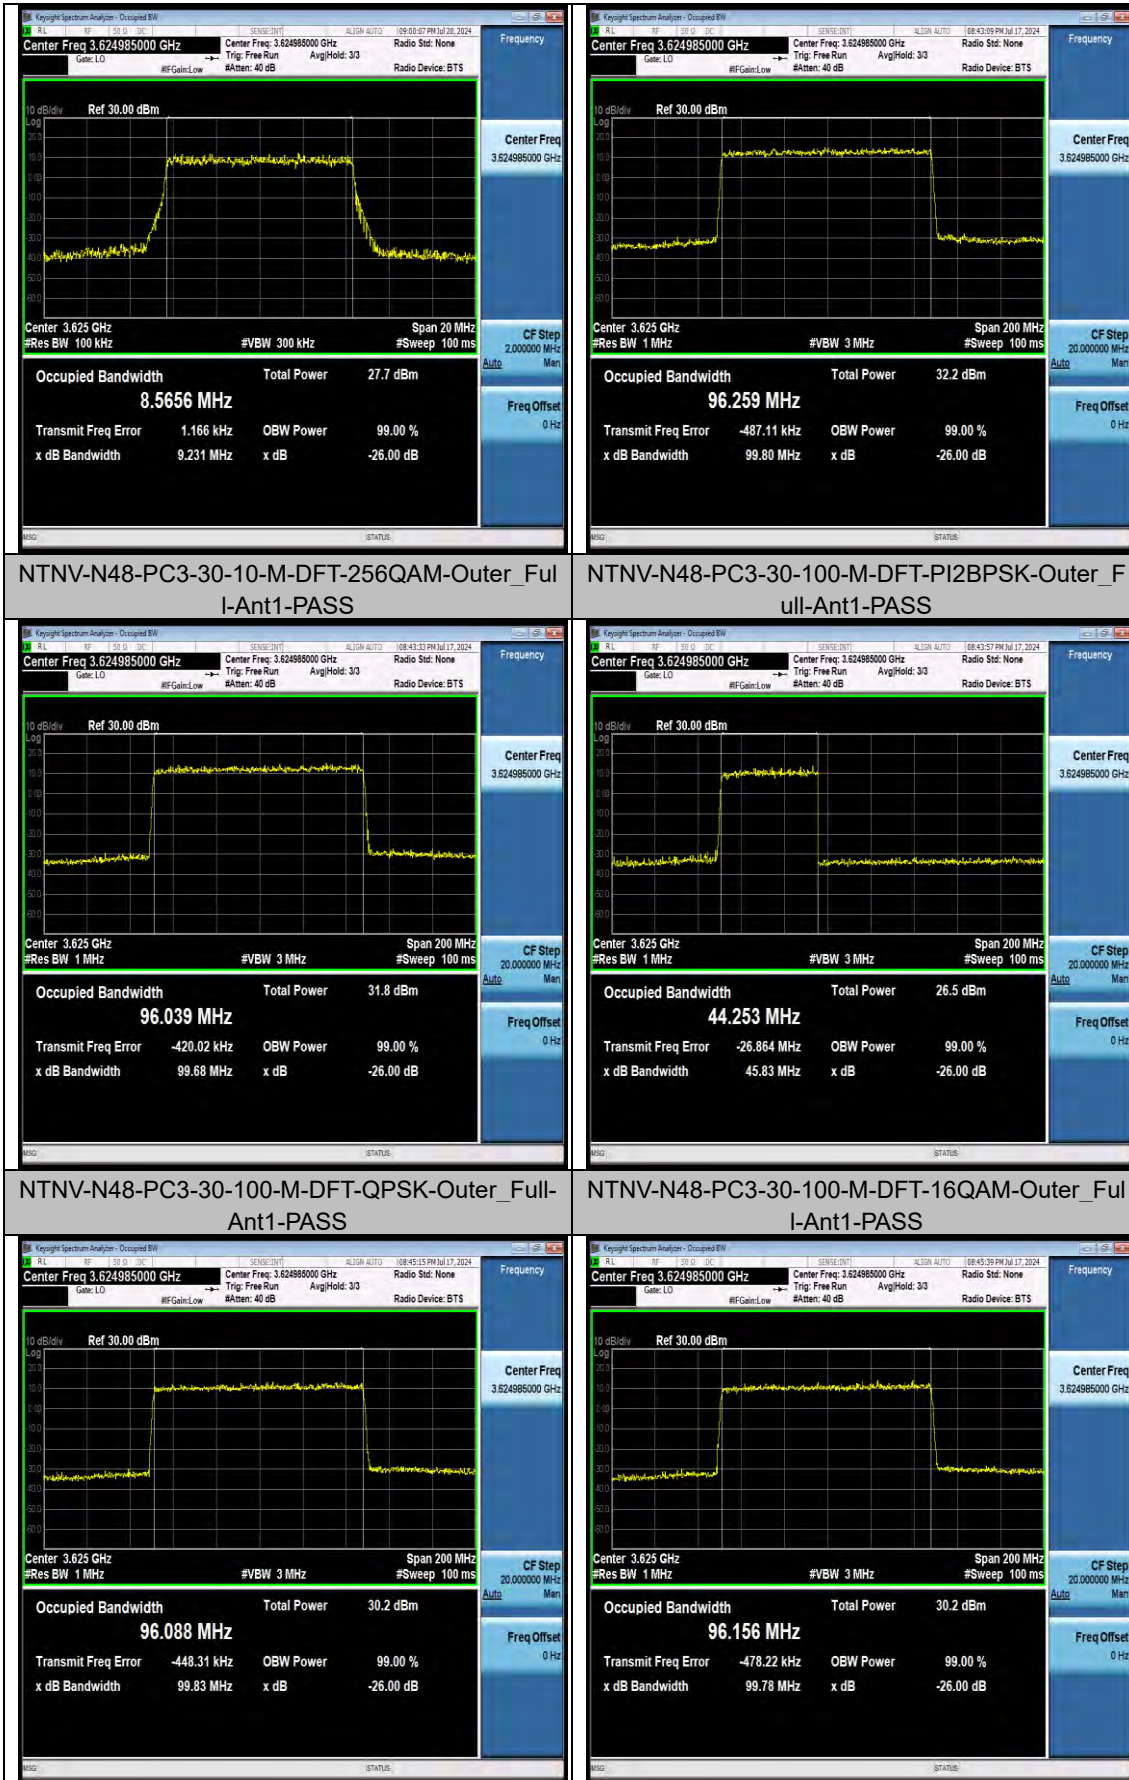

BUREAU
VERITAS

Test Report No.: W7L-240618W001RF13

BV 7Layers Communications Technology
(Shenzhen) Co., Ltd

Room B37, Warehouse A5, No.3 Chiwan 4th Road,
Zhaoshang Street, Nanshan District Shenzhen,
Guangdong, People's Republic of China

Tel: +86 755 8869 6566
Fax: +86 755 8869 6577
Email: customerservice.sw@bureauveritas.com