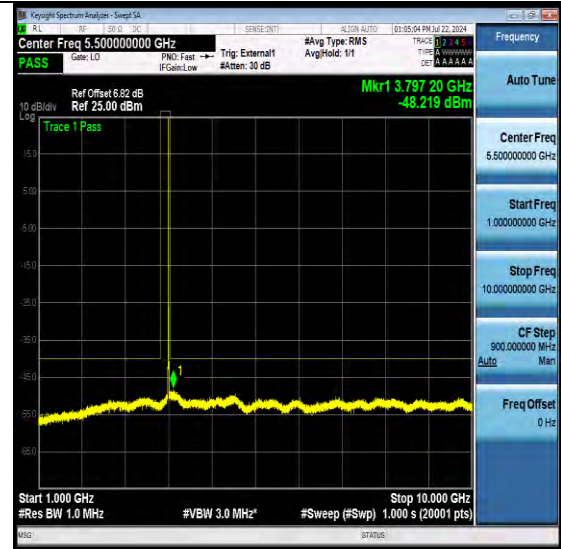

NTNV-N48-PC3-30-10-H-DFT-QPSK-Edge_1RB_ Left-Ant1-PASS