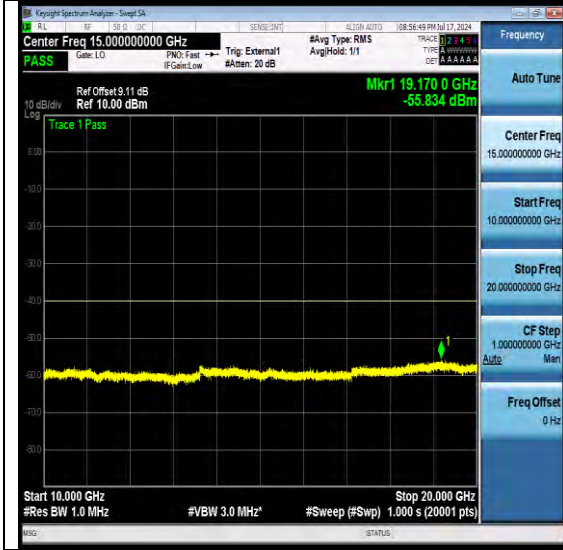

NTNV-N48-PC3-30-30-H-DFT-QPSK-Edge_1RB_ Left-Ant1-PASS

BUREAU VERITAS

Test Report No.: W7L-240618W001RF13