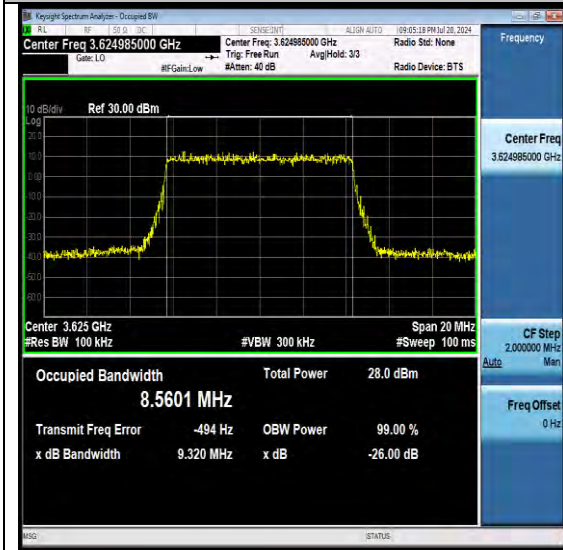

NTNV-N48-PC3-30-10-M-DFT-16QAM-Outer_Full-Ant1-PASS