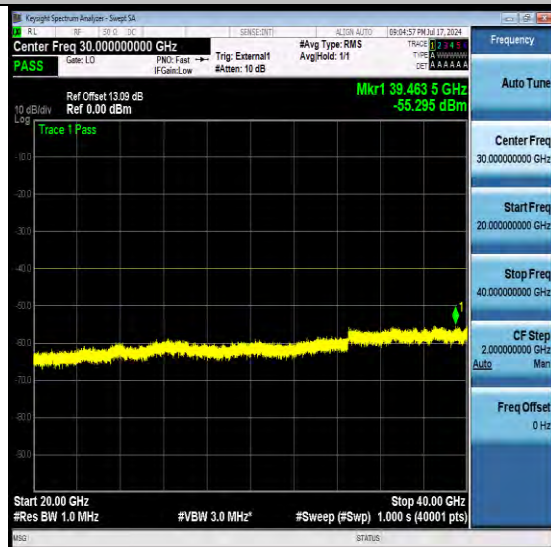

BV 7Layers Communications Technology (Shenzhen) Co., Ltd

Room B37, Warehouse A5, No.3 Chiwan 4th Road, Zhaoshang Street, Nanshan District Shenzhen, Guangdong, People's Republic of China

Tel: +86 755 8869 6566
Fax: +86 755 8869 6577
Email: customerservice.sw@bureauveritas.com