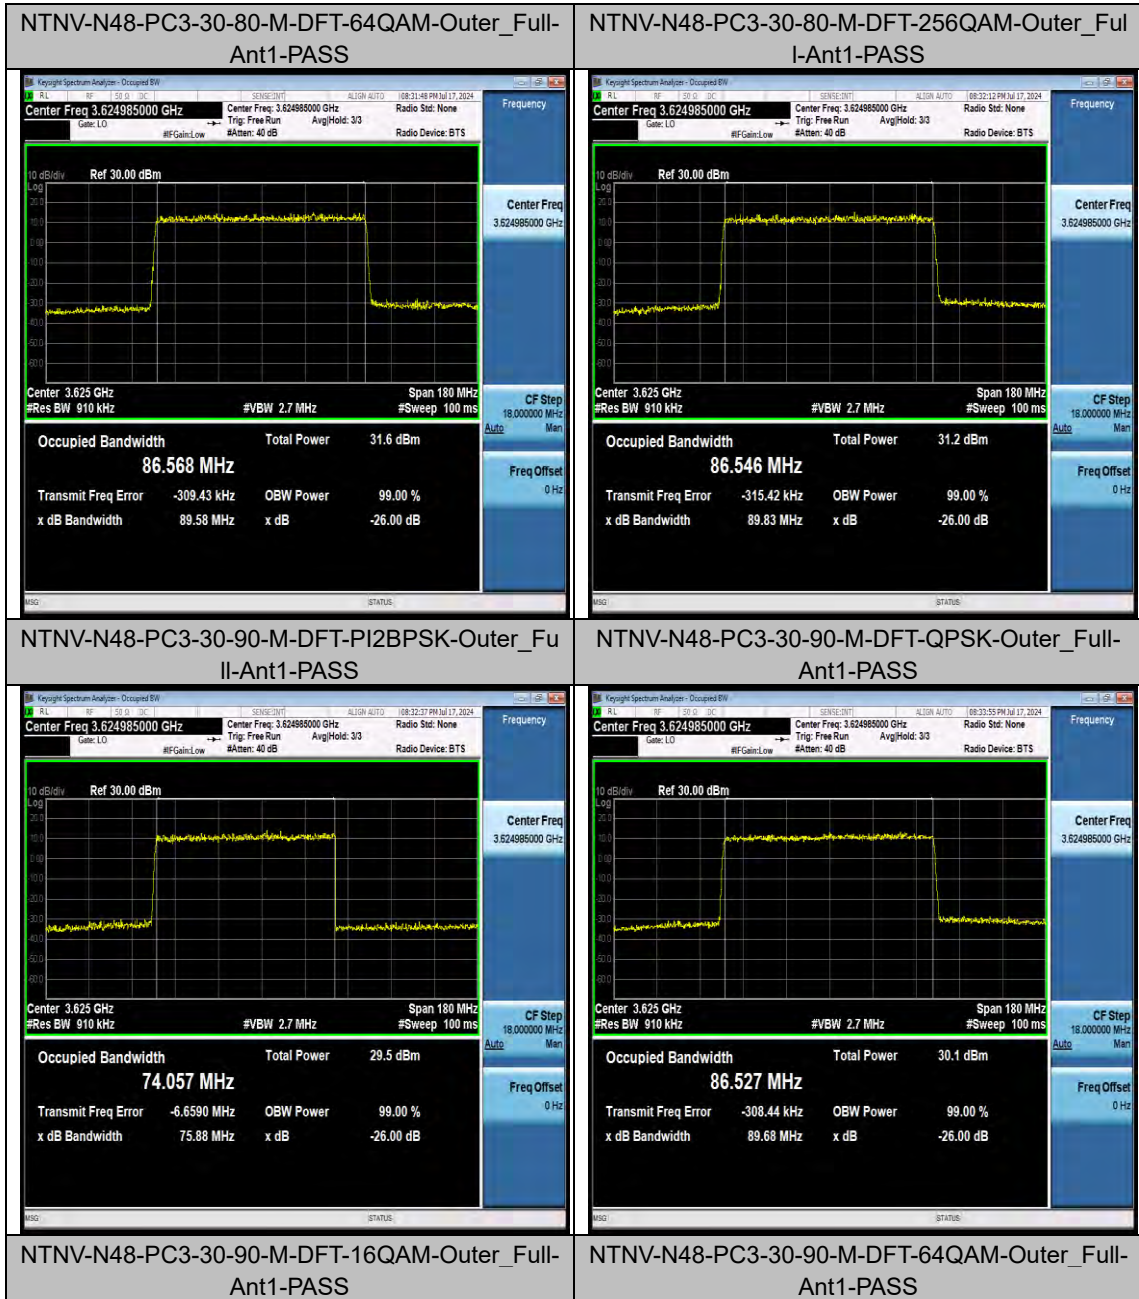

**BUREAU
VERITAS**

Test Report No.: W7L-240618W001RF13

BV 7Layers Communications Technology (Shenzhen) Co., Ltd

Room B37, Warehouse A5, No.3 Chiwan 4th Road, Zhaoshang Street, Nanshan District Shenzhen, Guangdong, People's Republic of China

Tel: +86 755 8869 6566
Fax: +86 755 8869 6577
Email: customerservice.sw@bureauveritas.com