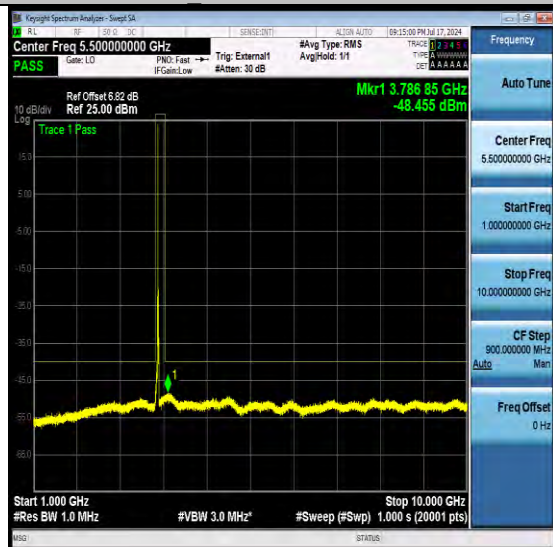

BV 7Layers Communications Technology
(Shenzhen) Co., Ltd

Room B37, Warehouse A5, No.3 Chiwan 4th Road,
Zhaoshang Street, Nanshan District Shenzhen,
Guangdong, People's Republic of China

Tel: +86 755 8869 6566
Fax: +86 755 8869 6577
Email: customerservice.sw@bureauveritas.com