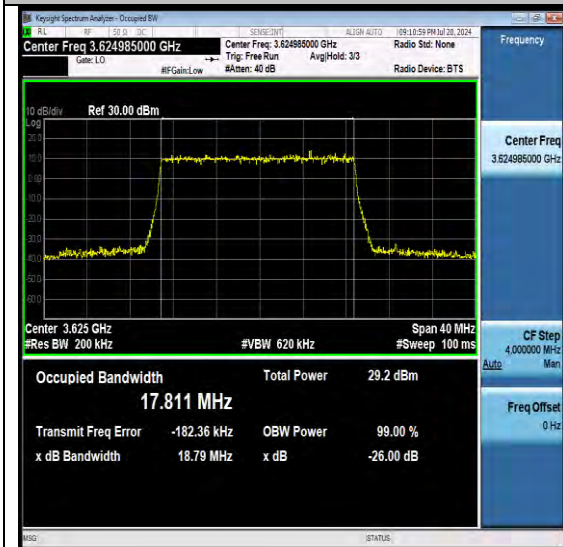

NTNV-N48-PC3-30-20-M-DFT-QPSK-Outer_Full-Ant1-PASS

NTNV-N48-PC3-30-20-M-DFT-16QAM-Outer_Full-Ant1-PASS

BV 7Layers Communications Technology (Shenzhen) Co., Ltd

Room B37, Warehouse A5, No.3 Chiwan 4th Road, Zhaoshang Street, Nanshan District Shenzhen, Guangdong, People's Republic of China