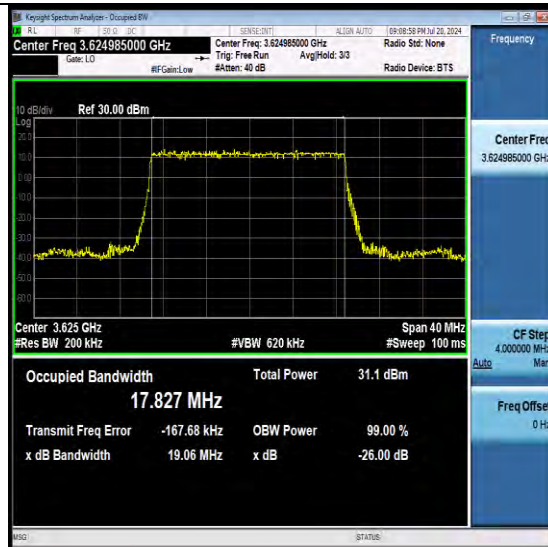

NTNV-N48-PC3-30-20-M-DFT-PI2BPSK-Outer_Fu II-Ant1-PASS