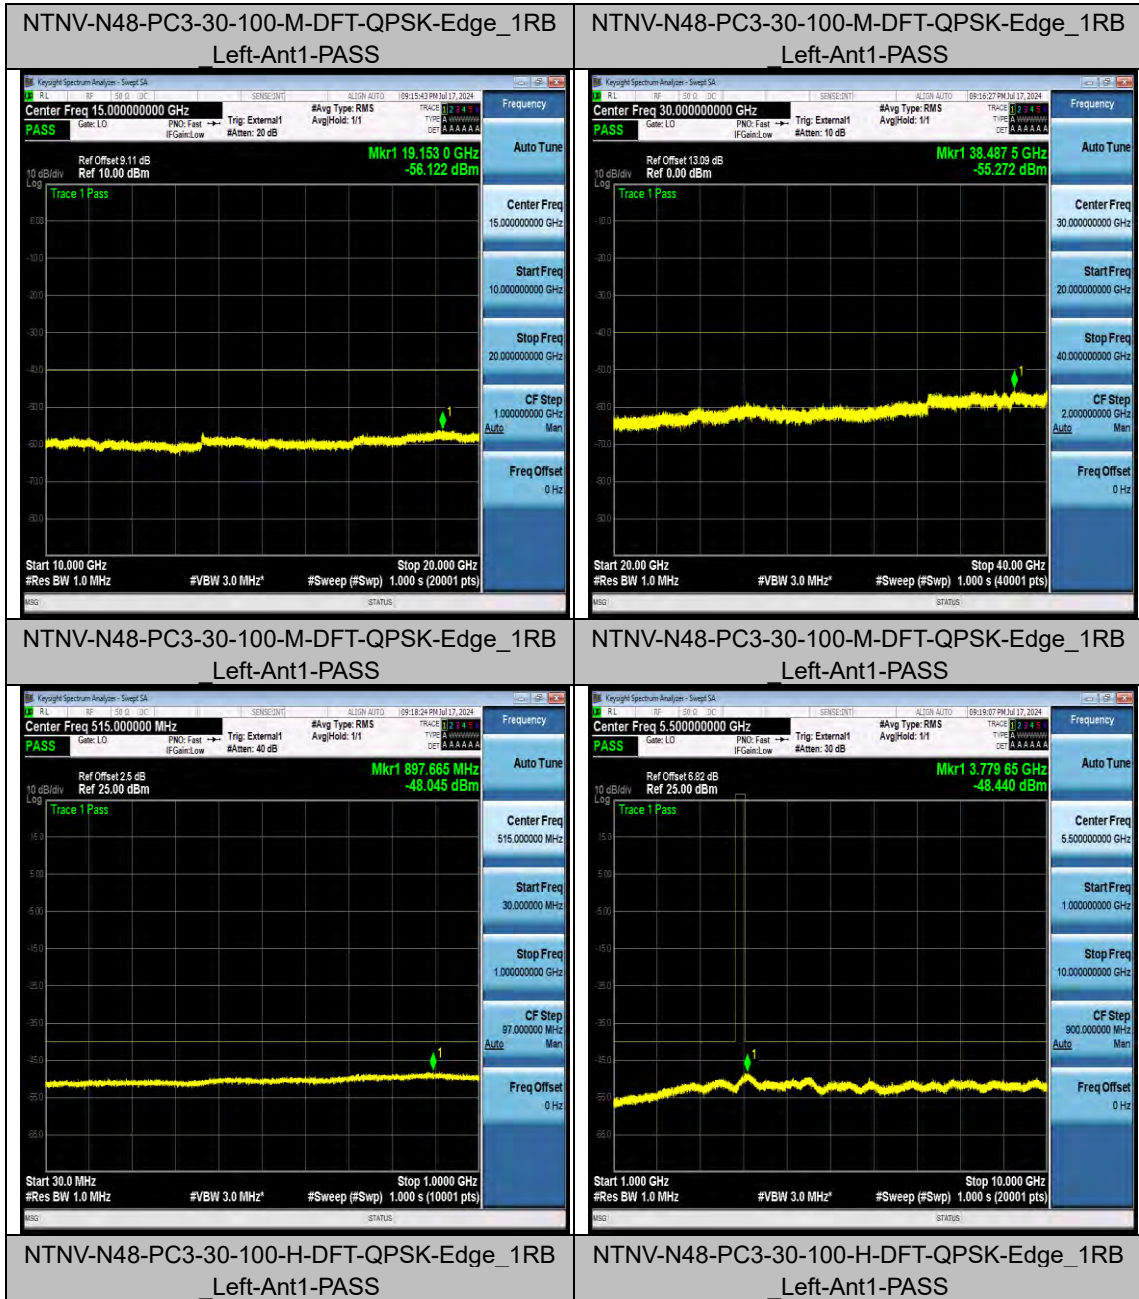

BUREAU VERITAS

Test Report No.: W7L-240618W001RF13

BV 7Layers Communications Technology (Shenzhen) Co., Ltd

Room B37, Warehouse A5, No.3 Chiwan 4th Road, Zhaoshang Street, Nanshan District Shenzhen, Guangdong, People's Republic of China

Tel: +86 755 8869 6566
Fax: +86 755 8869 6577
Email: customerservice.sw@bureauveritas.com