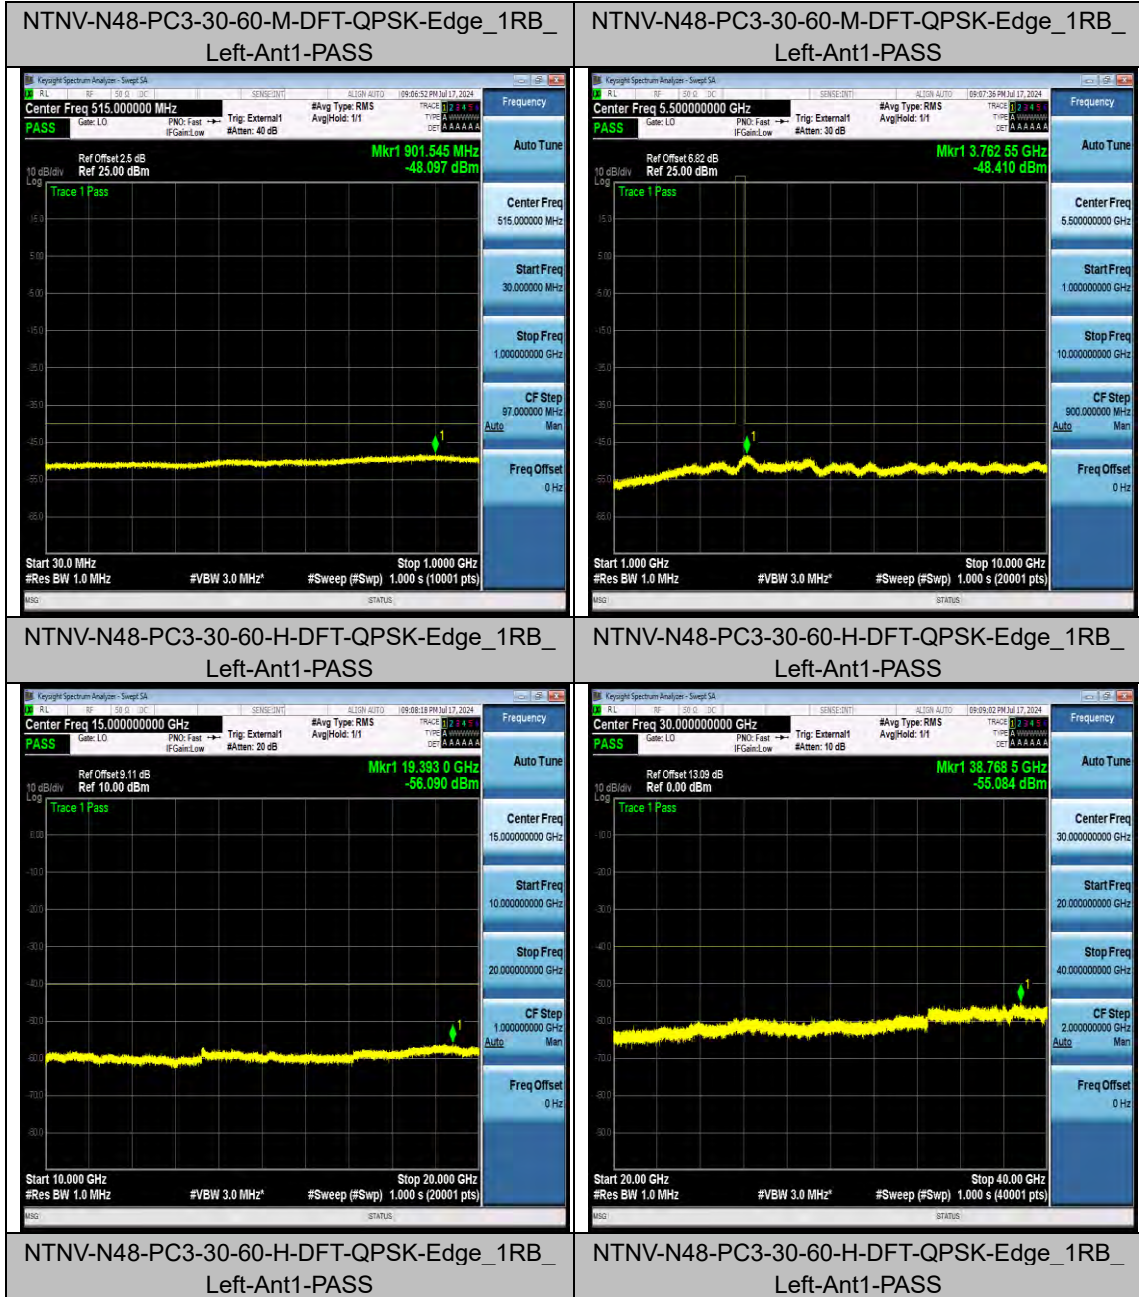

BUREAU VERITAS

Test Report No.: W7L-240618W001RF13

BV 7Layers Communications Technology (Shenzhen) Co., Ltd

Room B37, Warehouse A5, No.3 Chiwan 4th Road, Zhaoshang Street, Nanshan District Shenzhen, Guangdong, People's Republic of China

Tel: +86 755 8869 6566
Fax: +86 755 8869 6577
Email: customerservice.sw@bureauveritas.com