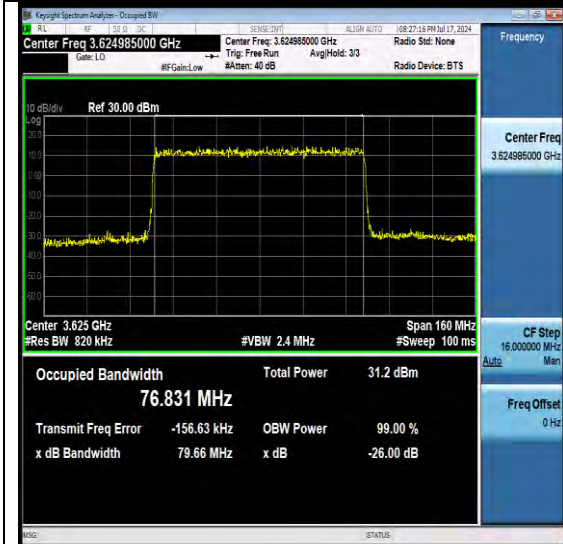

NTNV-N48-PC3-30-80-M-DFT-QPSK-Outer_Full-Ant1-PASS

NTNV-N48-PC3-30-80-M-DFT-16QAM-Outer_Full-Ant1-PASS

BV 7Layers Communications Technology (Shenzhen) Co., Ltd

Room B37, Warehouse A5, No.3 Chiwan 4th Road, Zhaoshang Street, Nanshan District Shenzhen, Guangdong, People's Republic of China