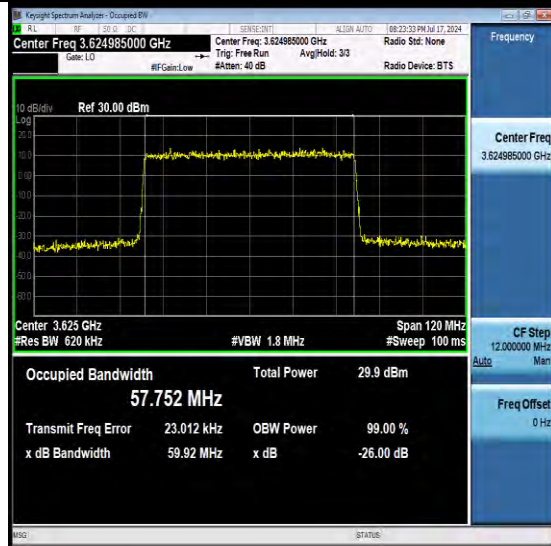

NTNV-N48-PC3-30-60-M-DFT-QPSK-Outer_Full-Ant1-PASS

NTNV-N48-PC3-30-60-M-DFT-16QAM-Outer_Full-Ant1-PASS

BV 7Layers Communications Technology (Shenzhen) Co., Ltd

Room B37, Warehouse A5, No.3 Chiwan 4th Road, Zhaoshang Street, Nanshan District Shenzhen, Guangdong, People's Republic of China