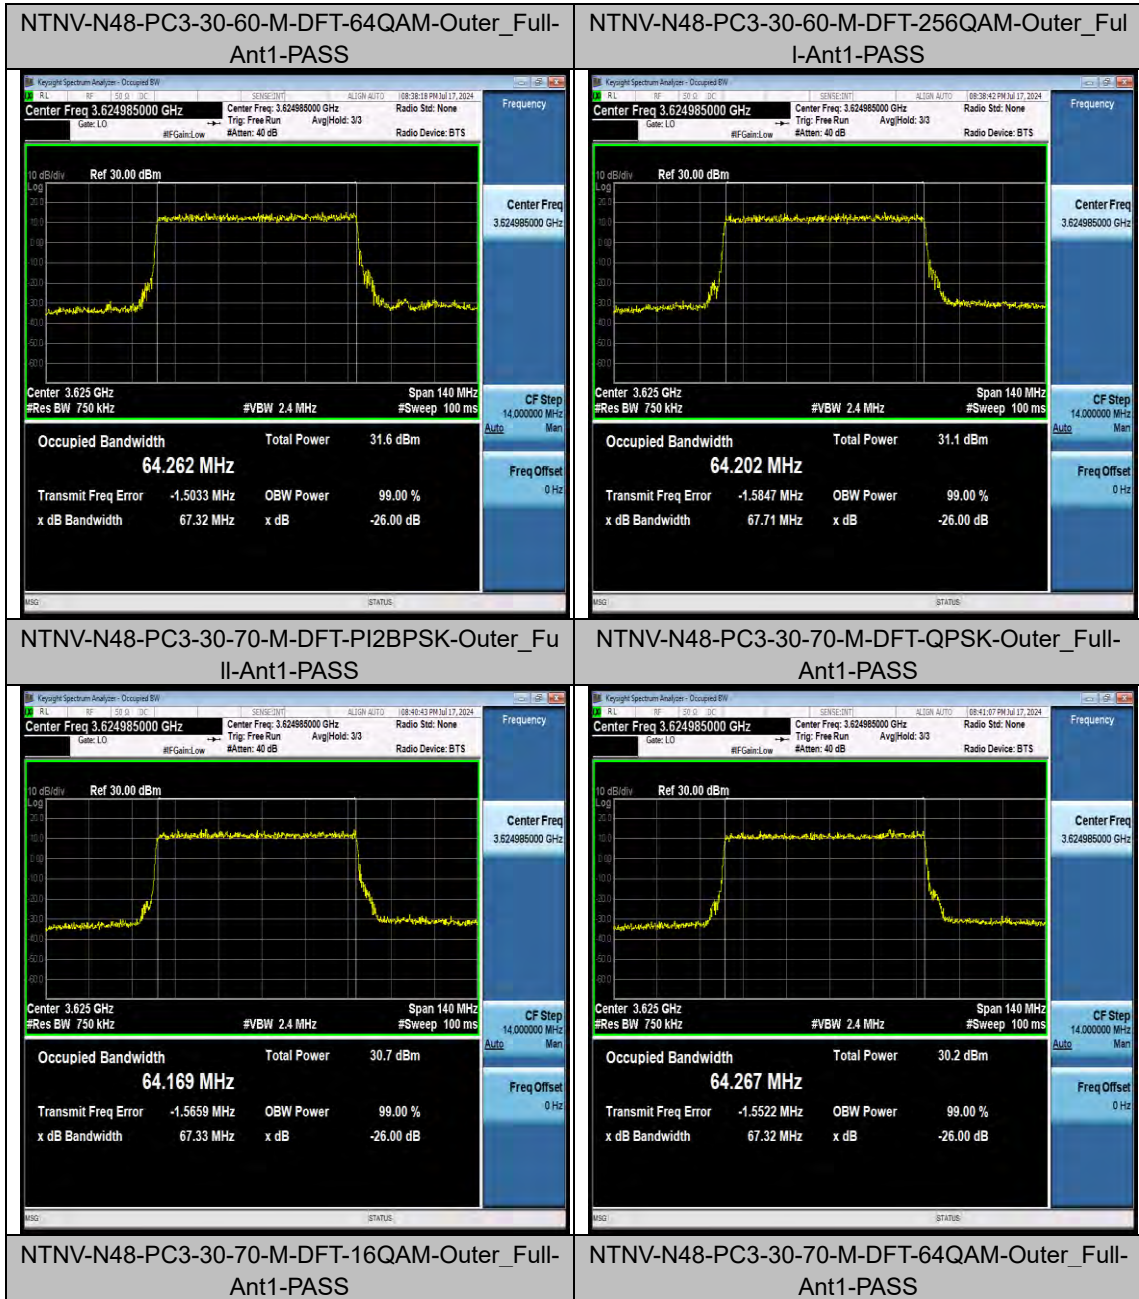

**BUREAU
VERITAS**

Test Report No.: W7L-240618W001RF13

BV 7Layers Communications Technology (Shenzhen) Co., Ltd

Room B37, Warehouse A5, No.3 Chiwan 4th Road, Zhaoshang Street, Nanshan District Shenzhen, Guangdong, People's Republic of China

Tel: +86 755 8869 6566
Fax: +86 755 8869 6577
Email: customerservice.sw@bureauveritas.com