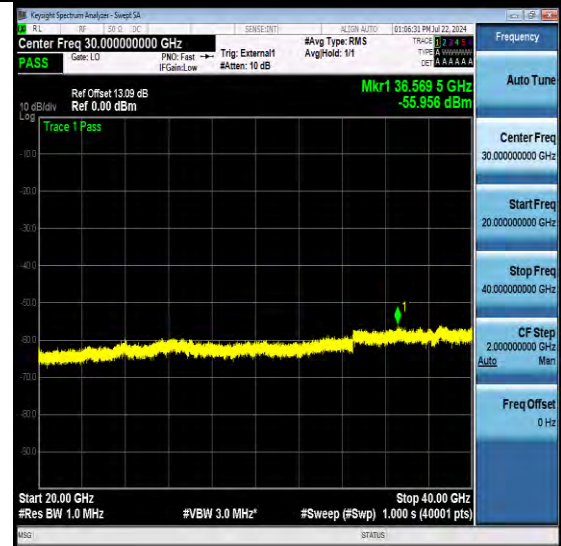

NTNV-N48-PC3-30-10-H-DFT-QPSK-Edge_1RB_ Left-Ant1-PASS