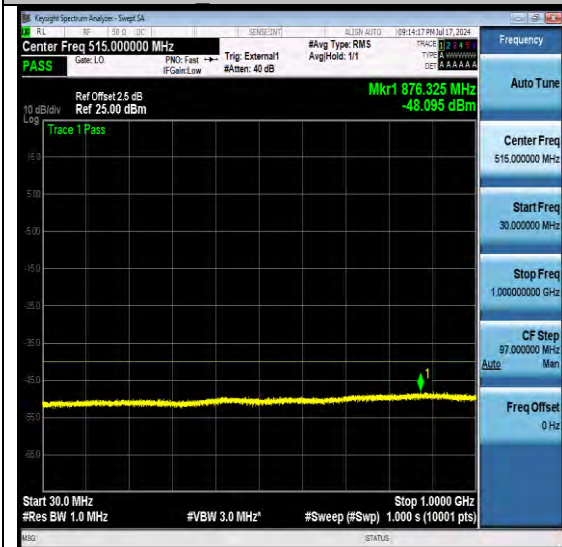

BV 7Layers Communications Technology
(Shenzhen) Co., Ltd

Room B37, Warehouse A5, No.3 Chiwan 4th Road,
Zhaoshang Street, Nanshan District Shenzhen,
Guangdong, People's Republic of China

Tel: +86 755 8869 6566
Fax: +86 755 8869 6577
Email: customerservice.sw@bureauveritas.com