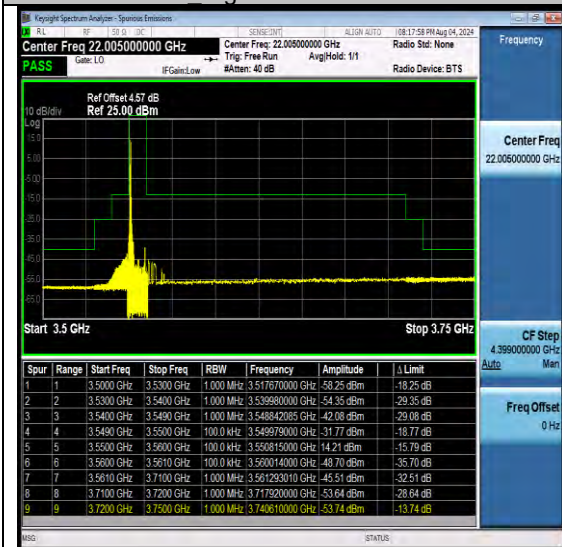

BV 7Layers Communications Technology (Shenzhen) Co., Ltd

Room B37, Warehouse A5, No.3 Chiwan 4th Road, Zhaoshang Street, Nanshan District Shenzhen, Guangdong, People's Republic of China

Tel: +86 755 8869 6566

Fax: +86 755 8869 6577

Email: customerservice.sw@bureauveritas.com