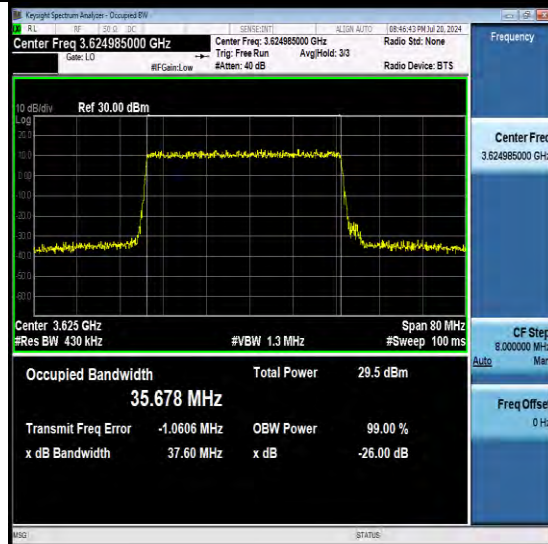

NTNV-N48-PC3-30-40-M-DFT-QPSK-Outer_Full-Ant1-PASS

NTNV-N48-PC3-30-40-M-DFT-16QAM-Outer_Full-Ant1-PASS

BV 7Layers Communications Technology (Shenzhen) Co., Ltd

Room B37, Warehouse A5, No.3 Chiwan 4th Road, Zhaoshang Street, Nanshan District Shenzhen, Guangdong, People's Republic of China