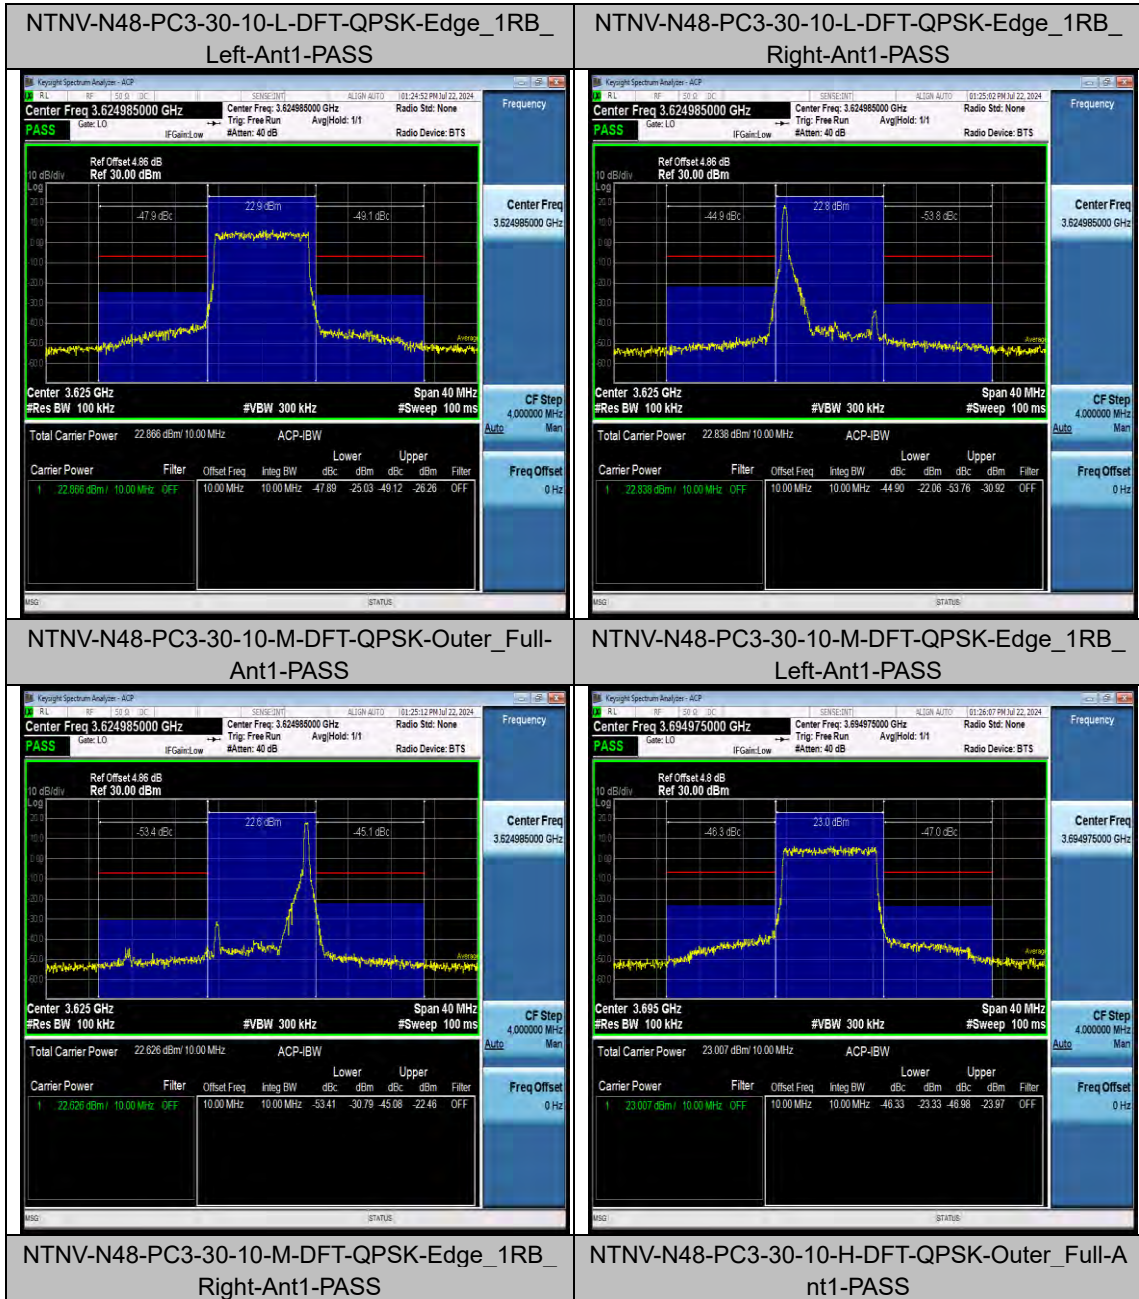

BUREAU VERITAS

Test Report No.: W7L-240618W001RF13

BV 7Layers Communications Technology (Shenzhen) Co., Ltd

Room B37, Warehouse A5, No.3 Chiwan 4th Road, Zhaoshang Street, Nanshan District Shenzhen, Guangdong, People's Republic of China

Tel: +86 755 8869 6566
Fax: +86 755 8869 6577
Email: customerservice.sw@bureauveritas.com