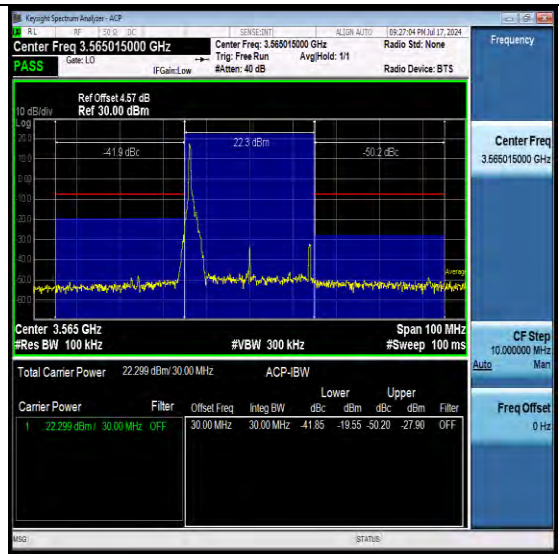

NTNV-N48-PC3-30-30-L-DFT-QPSK-Edge_1RB_Left-Ant1-PASS