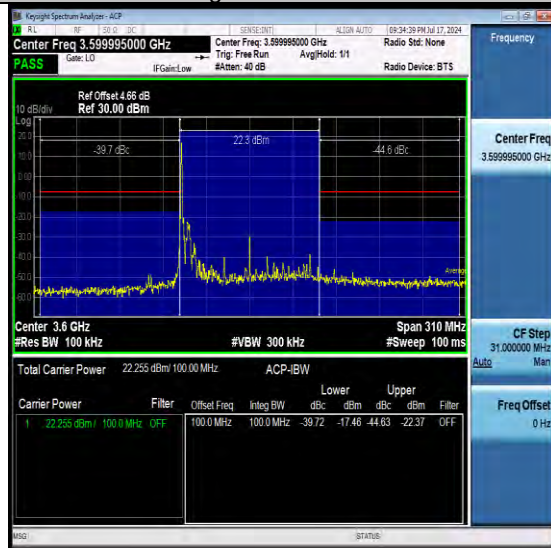

BV 7Layers Communications Technology (Shenzhen) Co., Ltd

Room B37, Warehouse A5, No.3 Chiwan 4th Road, Zhaoshang Street, Nanshan District Shenzhen, Guangdong, People's Republic of China

Tel: +86 755 8869 6566
Fax: +86 755 8869 6577
Email: customerservice.sw@bureauveritas.com