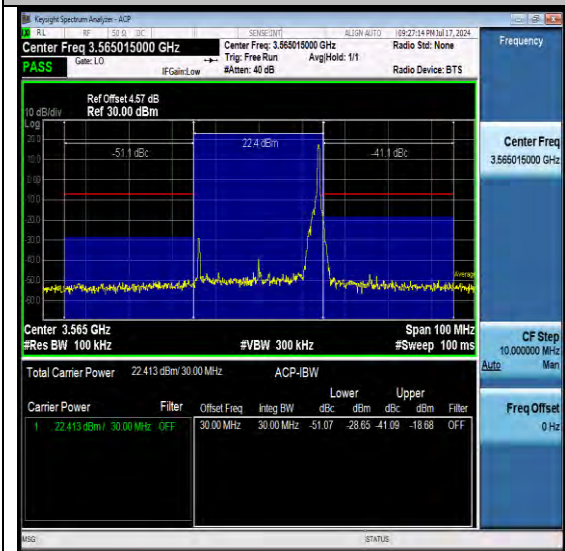

NTNV-N48-PC3-30-30-L-DFT-QPSK-Edge_1RB_Right-Ant1-PASS