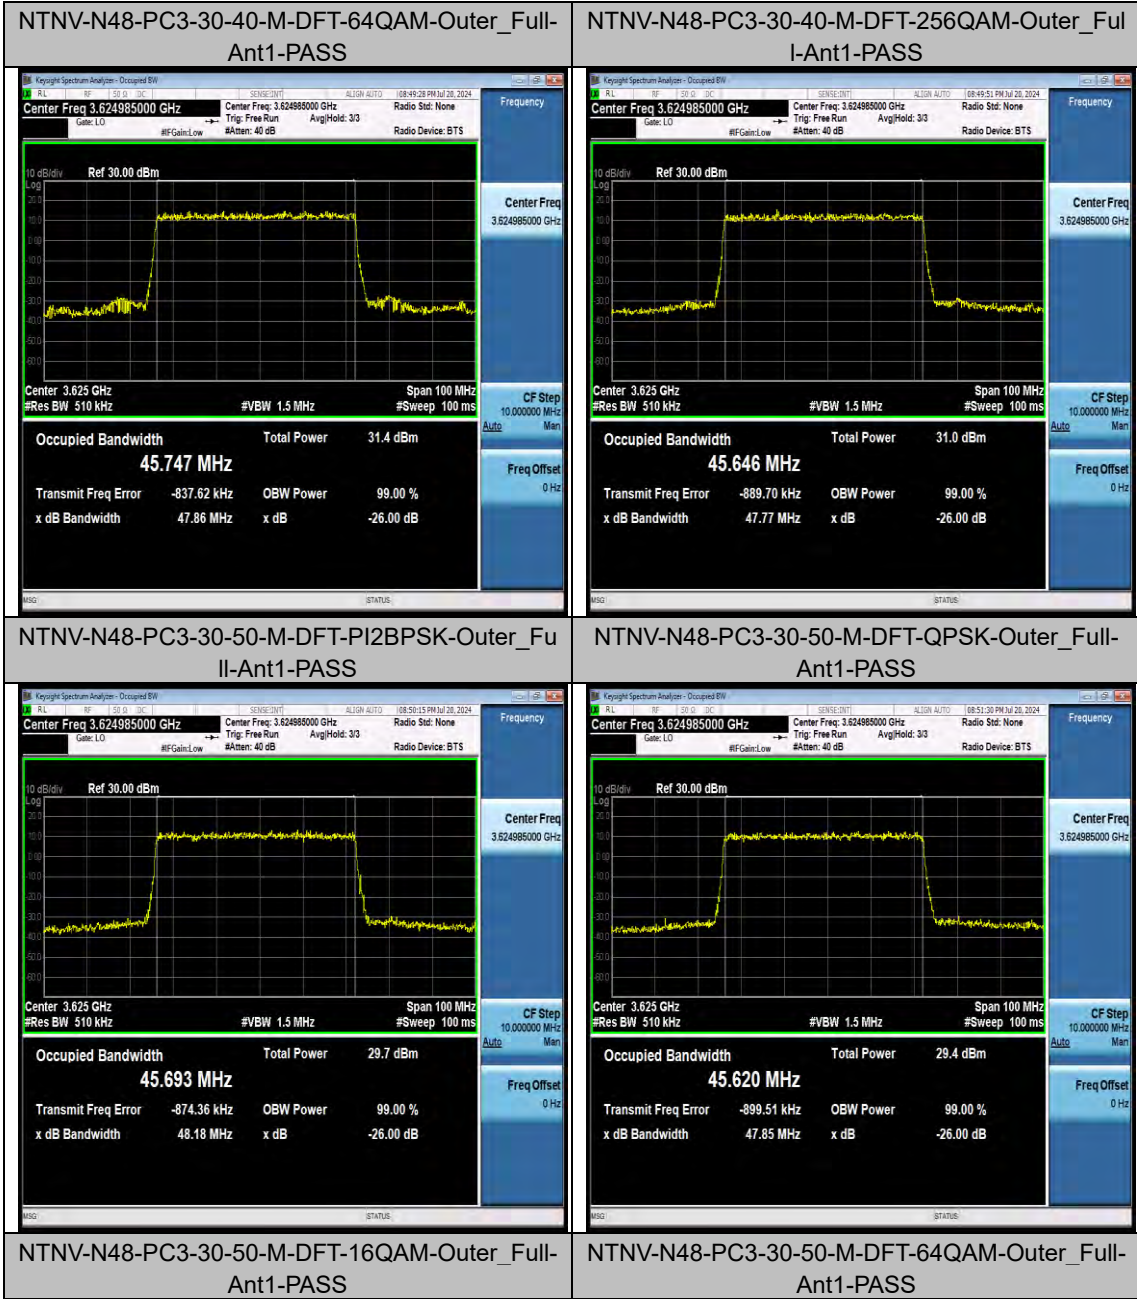

BUREAU VERITAS

Test Report No.: W7L-240618W001RF13

BV 7Layers Communications Technology (Shenzhen) Co., Ltd

Room B37, Warehouse A5, No.3 Chiwan 4th Road, Zhaoshang Street, Nanshan District Shenzhen, Guangdong, People's Republic of China

Tel: +86 755 8869 6566
Fax: +86 755 8869 6577
Email: customerservice.sw@bureauveritas.com