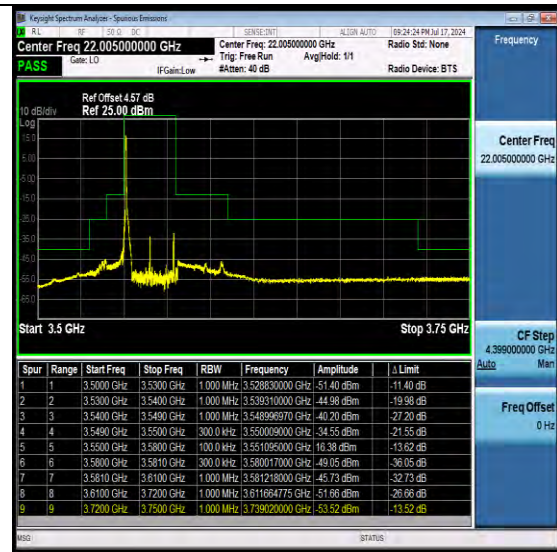

NTVN-N48-PC3-30-30-L-DFT-QPSK-Edge_1RB_
Left-Ant1-PASS