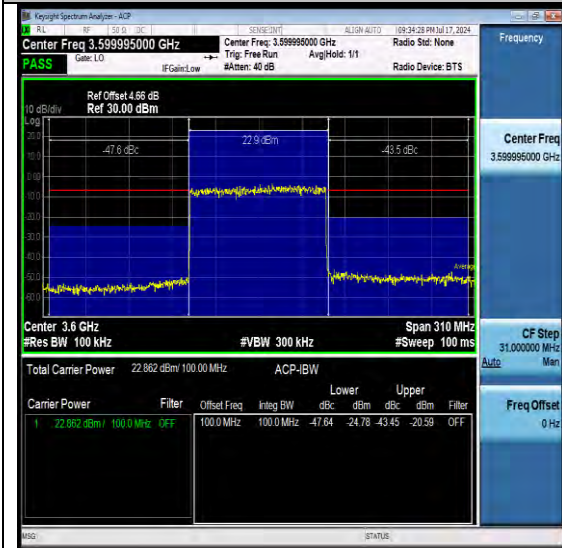

BV 7Layers Communications Technology (Shenzhen) Co., Ltd

Room B37, Warehouse A5, No.3 Chiwan 4th Road, Zhaoshang Street, Nanshan District Shenzhen, Guangdong, People's Republic of China

Tel: +86 755 8869 6566
Fax: +86 755 8869 6577
Email: customerservice.sw@bureauveritas.com