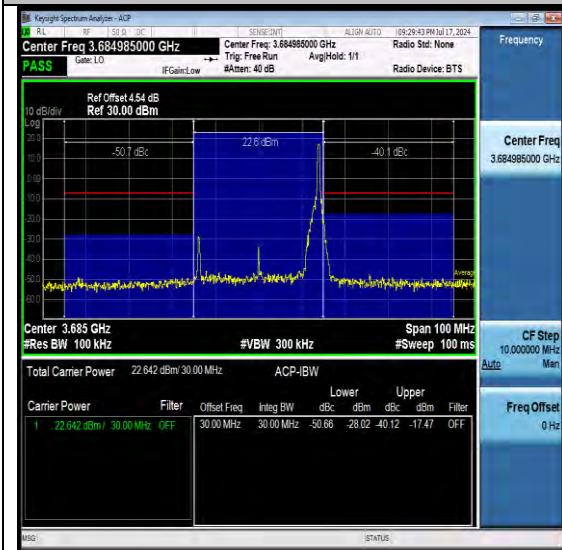

BV 7Layers Communications Technology (Shenzhen) Co., Ltd

Room B37, Warehouse A5, No.3 Chiwan 4th Road, Zhaoshang Street, Nanshan District Shenzhen, Guangdong, People's Republic of China

Tel: +86 755 8869 6566

Fax: +86 755 8869 6577

Email: customerservice.sw@bureauveritas.com