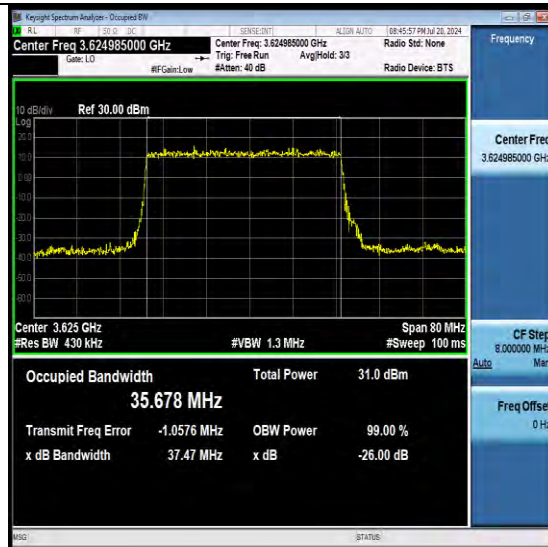

NTNV-N48-PC3-30-40-M-DFT-PI2BPSK-Outer_Fu II-Ant1-PASS