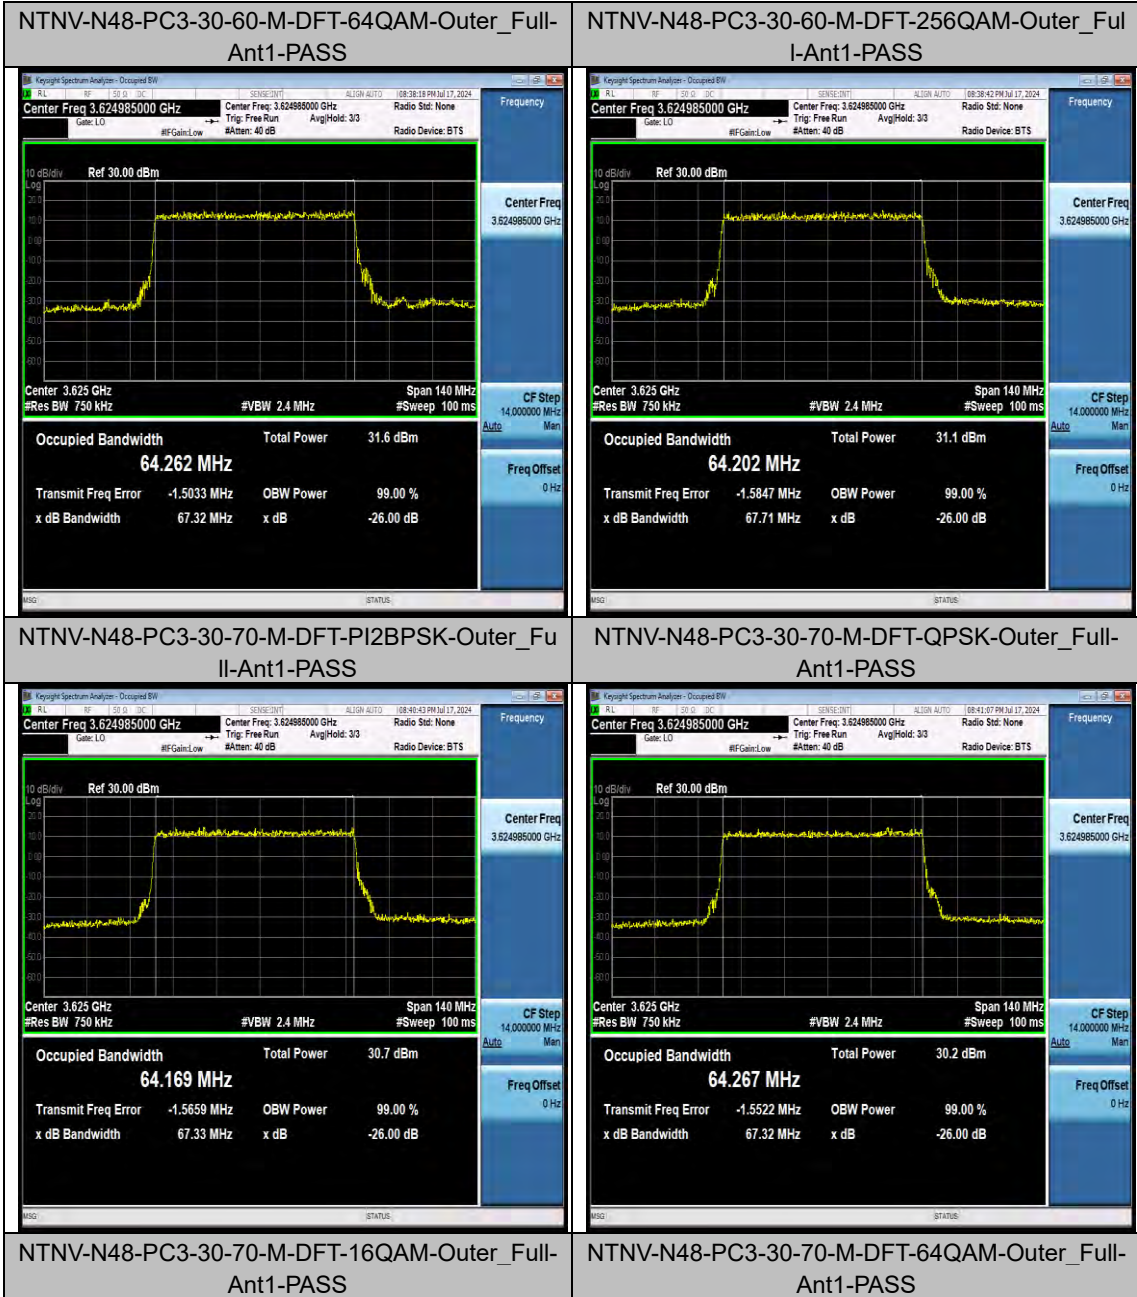

BUREAU VERITAS

Test Report No.: W7L-240618W001RF13

BV 7Layers Communications Technology (Shenzhen) Co., Ltd

Room B37, Warehouse A5, No.3 Chiwan 4th Road, Zhaoshang Street, Nanshan District Shenzhen, Guangdong, People's Republic of China

Tel: +86 755 8869 6566
Fax: +86 755 8869 6577
Email: customerservice.sw@bureauveritas.com