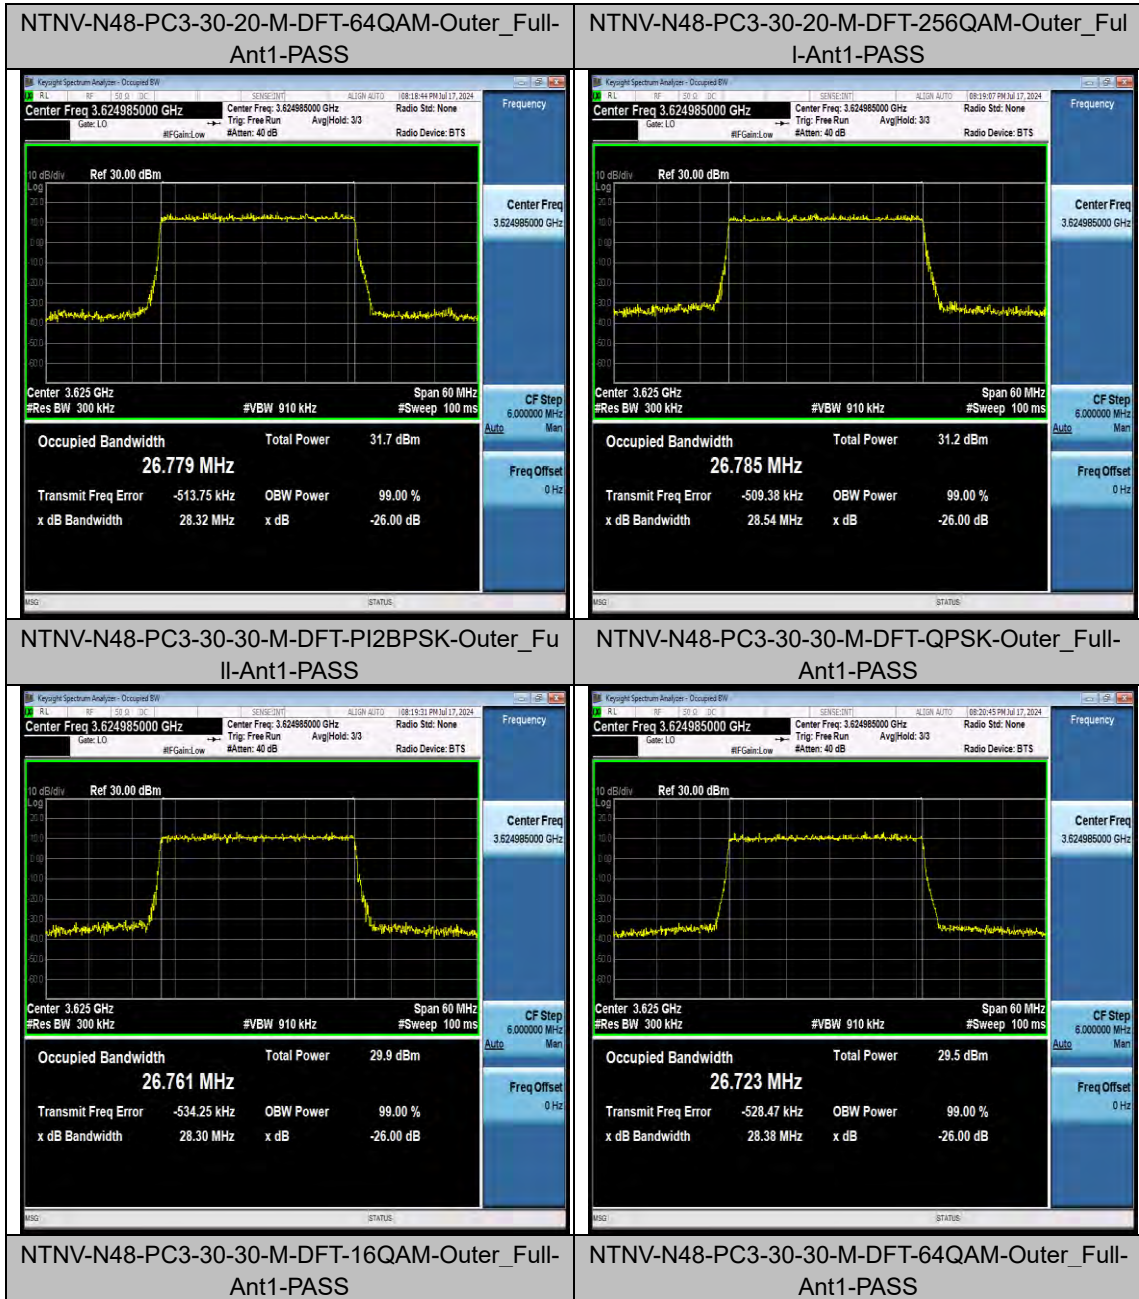

**BUREAU
VERITAS**

Test Report No.: W7L-240618W001RF13

BV 7Layers Communications Technology (Shenzhen) Co., Ltd

Room B37, Warehouse A5, No.3 Chiwan 4th Road, Zhaoshang Street, Nanshan District Shenzhen, Guangdong, People's Republic of China

Tel: +86 755 8869 6566
Fax: +86 755 8869 6577
Email: customerservice.sw@bureauveritas.com