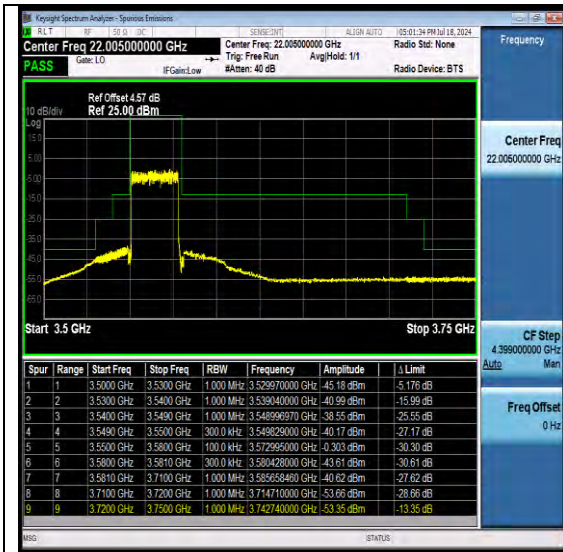

BUREAU VERITAS

Test Report No.: W7L-240618W001RF13

TEST GRAPHS

NTVN-N48-PC3-30-30-L-DFT-QPSK-Outer_Full-A
nt1-PASS