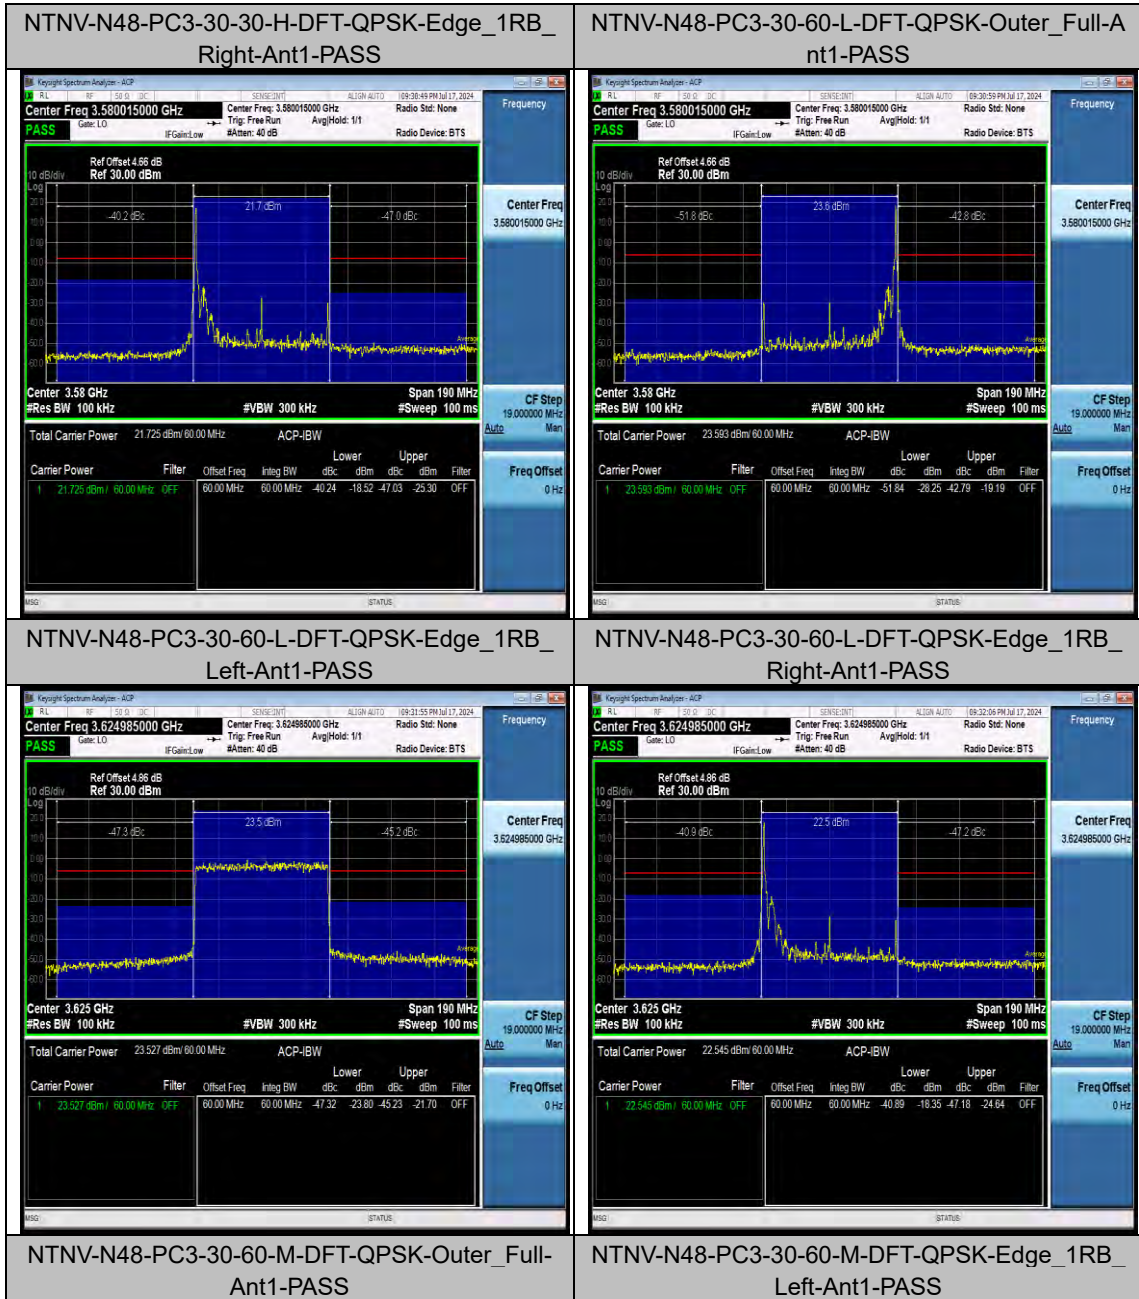

BUREAU VERITAS

Test Report No.: W7L-240618W001RF13

BV 7Layers Communications Technology (Shenzhen) Co., Ltd

Room B37, Warehouse A5, No.3 Chiwan 4th Road, Zhaoshang Street, Nanshan District Shenzhen, Guangdong, People's Republic of China

Tel: +86 755 8869 6566
Fax: +86 755 8869 6577
Email: customerservice.sw@bureauveritas.com