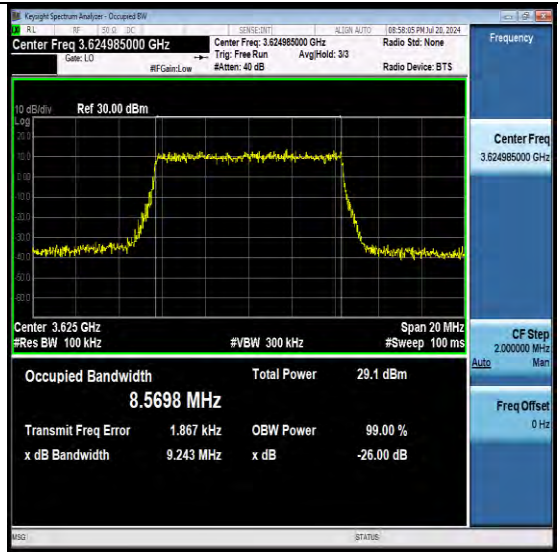

NTNV-N48-PC3-30-10-M-DFT-QPSK-Outer_Full-Ant1-PASS