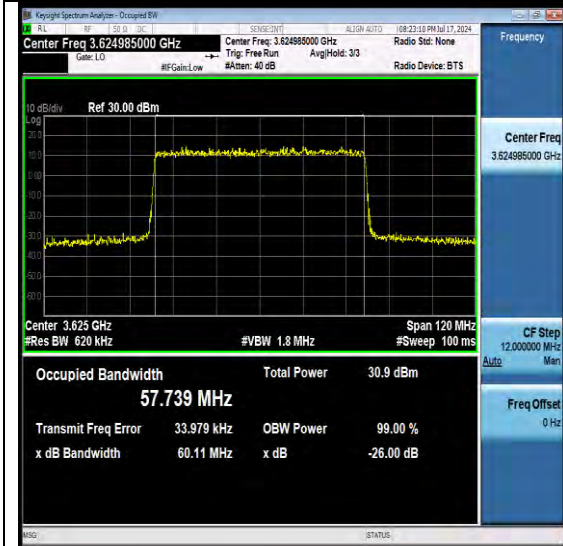

NTNV-N48-PC3-30-60-M-DFT-QPSK-Outer_Full-Ant1-PASS

NTNV-N48-PC3-30-60-M-DFT-16QAM-Outer_Full-Ant1-PASS

BV 7Layers Communications Technology (Shenzhen) Co., Ltd

Room B37, Warehouse A5, No.3 Chiwan 4th Road, Zhaoshang Street, Nanshan District Shenzhen, Guangdong, People's Republic of China