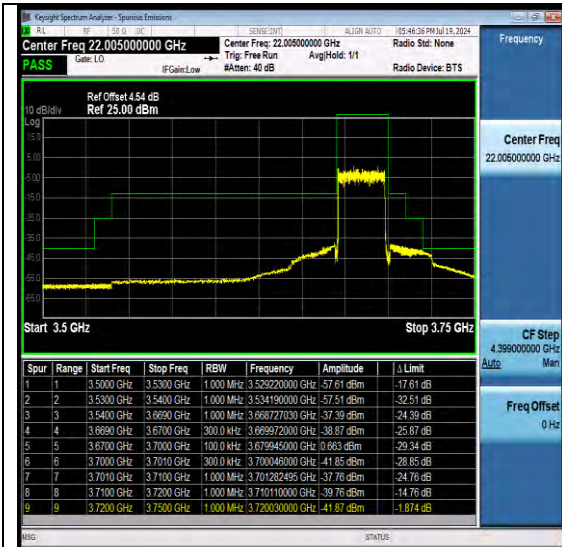

BUREAU VERITAS

Test Report No.: W7L-240618W001RF13

NTNV-N48-PC3-30-30-H-DFT-QPSK-Outer_Full-A
nt1-PASS