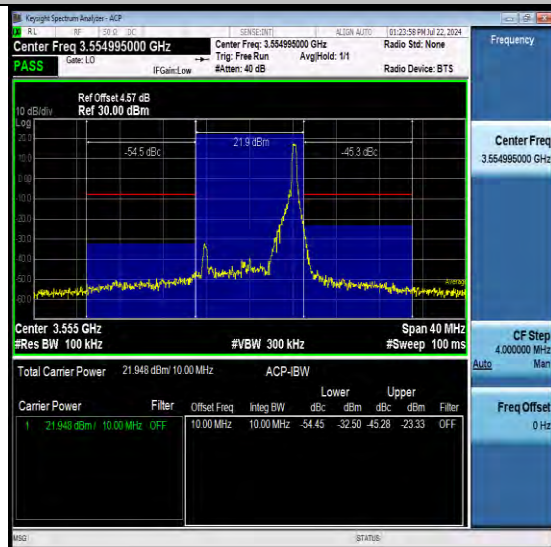

BV 7Layers Communications Technology (Shenzhen) Co., Ltd

Room B37, Warehouse A5, No.3 Chiwan 4th Road, Zhaoshang Street, Nanshan District Shenzhen, Guangdong, People's Republic of China

Tel: +86 755 8869 6566
Fax: +86 755 8869 6577
Email: customerservice.sw@bureauveritas.com