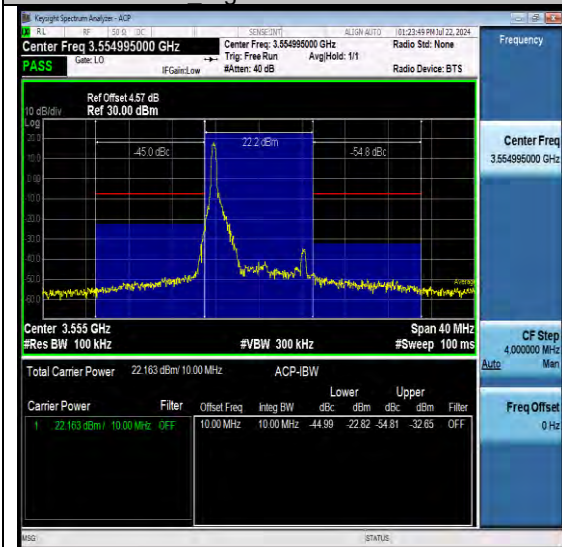

BV 7Layers Communications Technology (Shenzhen) Co., Ltd

Room B37, Warehouse A5, No.3 Chiwan 4th Road, Zhaoshang Street, Nanshan District Shenzhen, Guangdong, People's Republic of China

Tel: +86 755 8869 6566
Fax: +86 755 8869 6577
Email: customerservice.sw@bureauveritas.com