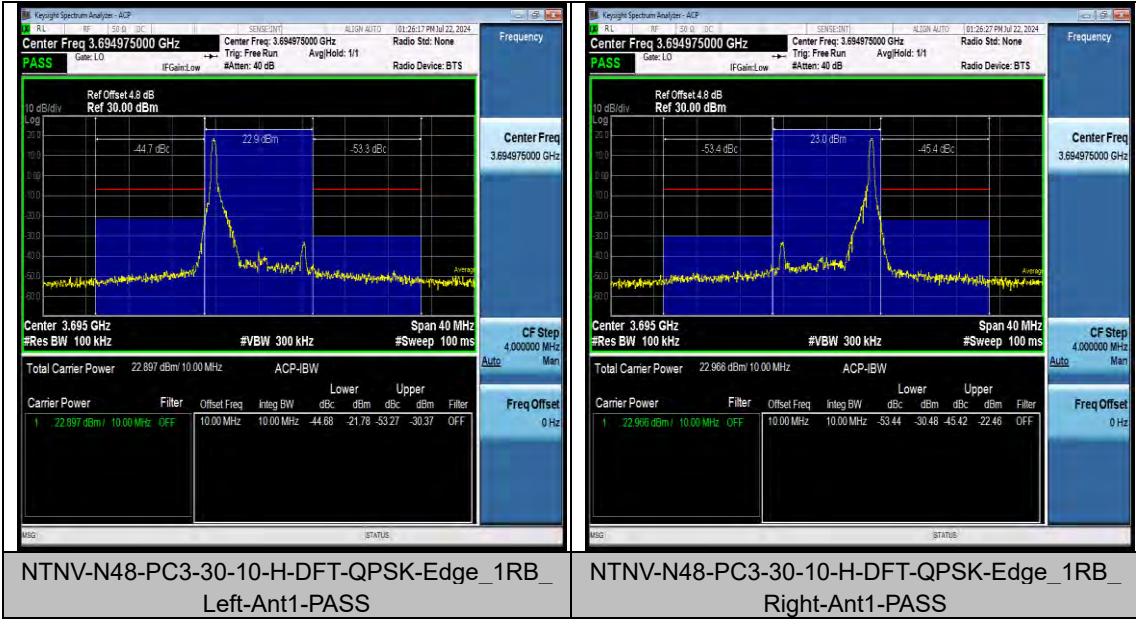

**BUREAU
VERITAS**

Test Report No.: W7L-240618W001RF13

NTNV-N48-PC3-30-10-H-DFT-QPSK-Edge_1RB_
Left-Ant1-PASS

NTNV-N48-PC3-30-10-H-DFT-QPSK-Edge_1RB_
Right-Ant1-PASS

BV 7Layers Communications Technology
(Shenzhen) Co., Ltd

Room B37, Warehouse A5, No.3 Chiwan 4th Road,
Zhaoshang Street, Nanshan District Shenzhen,
Guangdong, People's Republic of China

Tel: +86 755 8869 6566
Fax: +86 755 8869 6577
Email: customerservice.sw@bureauveritas.com