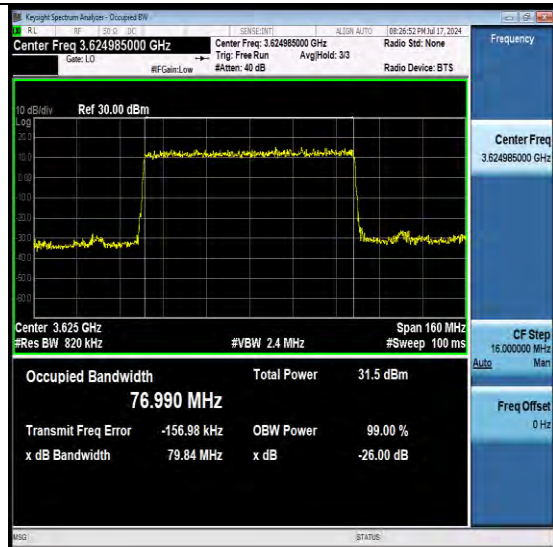

NTNV-N48-PC3-30-80-M-DFT-PI2BPSK-Outer_Fu II-Ant1-PASS