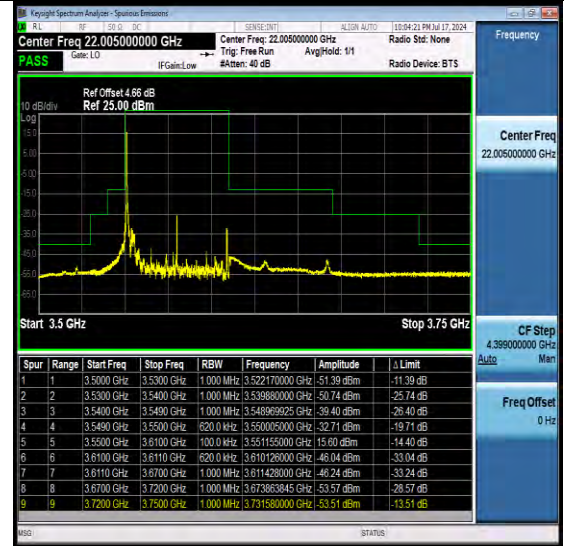

NTNV-N48-PC3-30-30-M-DFT-QPSK-Edge_1RB_Left-Ant1-PASS

NTNV-N48-PC3-30-60-L-DFT-QPSK-Edge_1RB_Left-Ant1-PASS

BV 7Layers Communications Technology (Shenzhen) Co., Ltd

Room B37, Warehouse A5, No.3 Chiwan 4th Road, Zhaoshang Street, Nanshan District Shenzhen, Guangdong, People's Republic of China

Tel: +86 755 8869 6566

Fax: +86 755 8869 6577

Email: customerservice.sw@bureauveritas.com