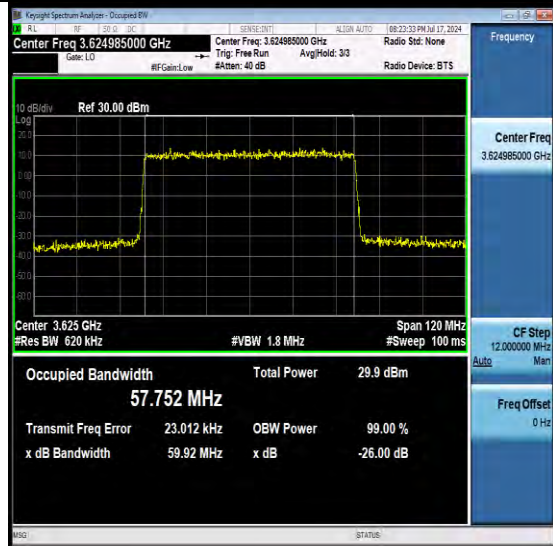

NTNV-N48-PC3-30-60-M-DFT-QPSK-Outer_Full-Ant1-PASS

NTNV-N48-PC3-30-60-M-DFT-16QAM-Outer_Full-Ant1-PASS

BV 7Layers Communications Technology (Shenzhen) Co., Ltd

Room B37, Warehouse A5, No.3 Chiwan 4th Road, Zhaoshang Street, Nanshan District Shenzhen, Guangdong, People's Republic of China