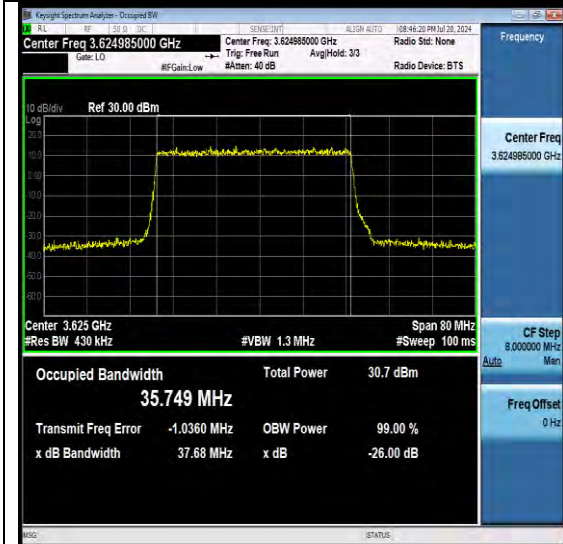

NTNV-N48-PC3-30-40-M-DFT-QPSK-Outer_Full-Ant1-PASS

NTNV-N48-PC3-30-40-M-DFT-16QAM-Outer_Full-Ant1-PASS

BV 7Layers Communications Technology (Shenzhen) Co., Ltd

Room B37, Warehouse A5, No.3 Chiwan 4th Road, Zhaoshang Street, Nanshan District Shenzhen, Guangdong, People's Republic of China