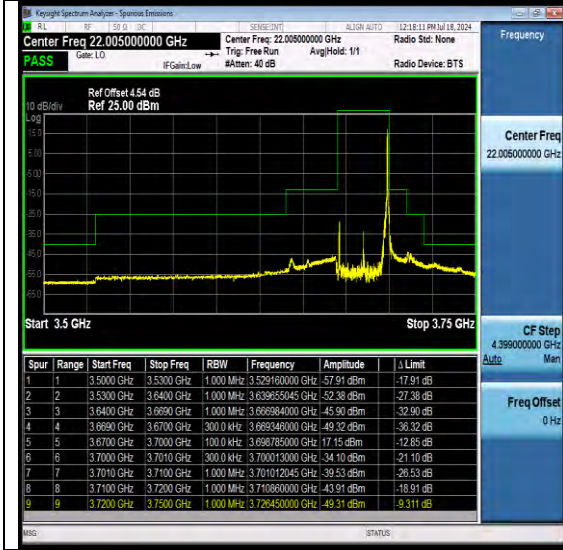

BUREAU VERITAS

Test Report No.: W7L-240618W001RF13

NTNV-N48-PC3-30-100-H-DFT-QPSK-Edge_1RB_ Left-Ant1-PASS