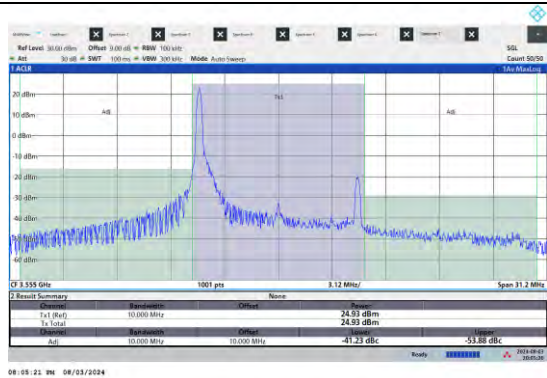

NTV-N48-PC3-15-10-L-DFT-QPSK-Edge_1RB_Left-Ant5-PASS