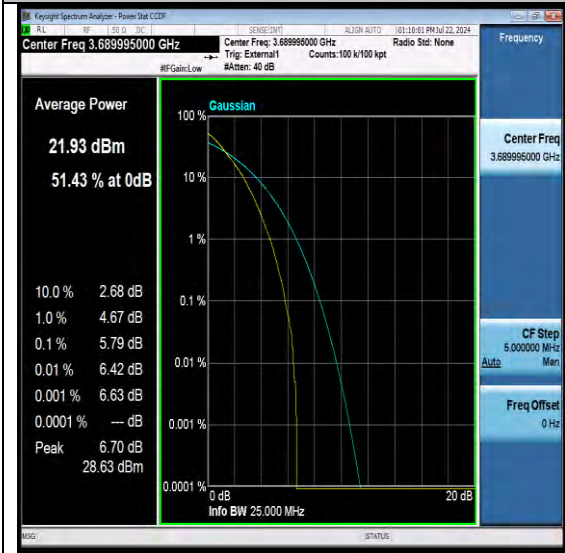

NTNV-N48-PC3-30-20-H-DFT-QPSK-Outer_Full-P ASS