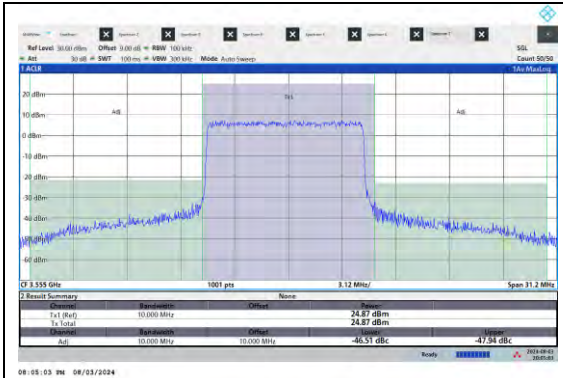

TEST GRAPHS

NTV-N48-PC3-15-10-L-DFT-QPSK-Outer_Full-Ant5-PASS