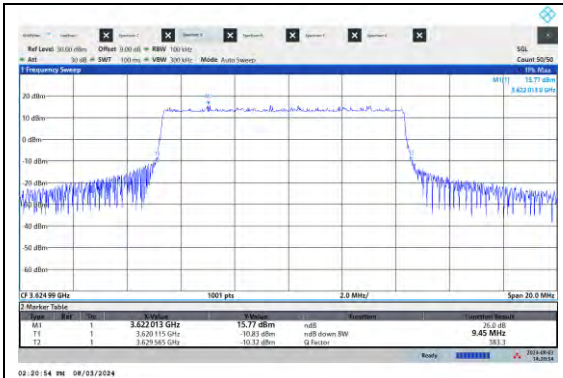

**BUREAU
VERITAS**

Test Report No.: W7L-240618W001RF13

NTVN-N48-PC3-15-10-M-DFT-16QAM-Outer_Full-Ant5-PASS