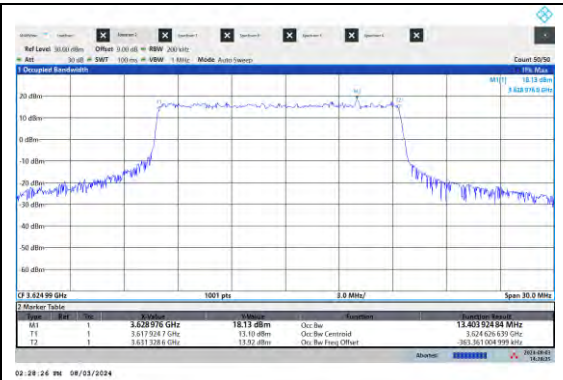

NTVN-N48-PC3-15-15-M-DFT-16QAM-Outer_Full-Ant5-PASS