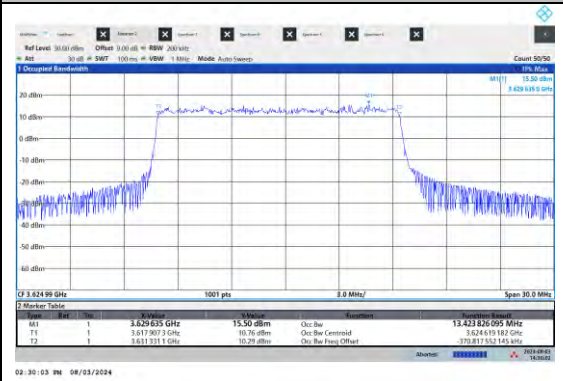

NTVN-N48-PC3-15-15-M-DFT-256QAM-Outer_Full-Ant5-PASS