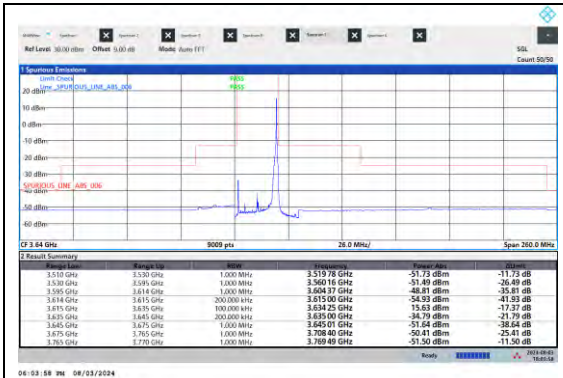

BUREAU VERITAS

Test Report No.: W7L-240618W001RF13

NTNV-N48-PC3-15-20-M-DFT-QPSK-Edge_1RB_Right-Ant5-PASS