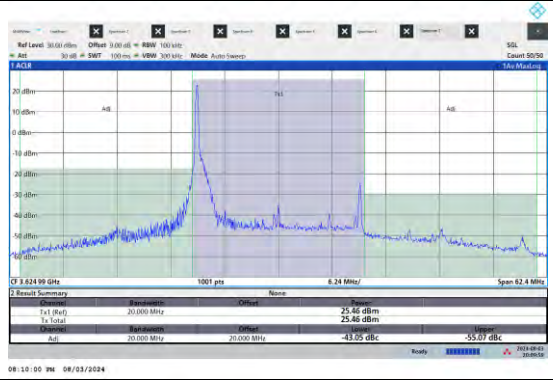

NTNV-N48-PC3-15-20-M-DFT-QPSK-Edge_1RB_Left-Ant5-PASS

BV 7Layers Communications Technology (Shenzhen) Co., Ltd

Room B37, Warehouse A5, No.3 Chiwan 4th Road, Zhaoshang Street, Nanshan District Shenzhen, Guangdong, People's Republic of China

Tel: +86 755 8869 6566
Fax: +86 755 8869 6577
Email: customerservice.sw@bureauveritas.com