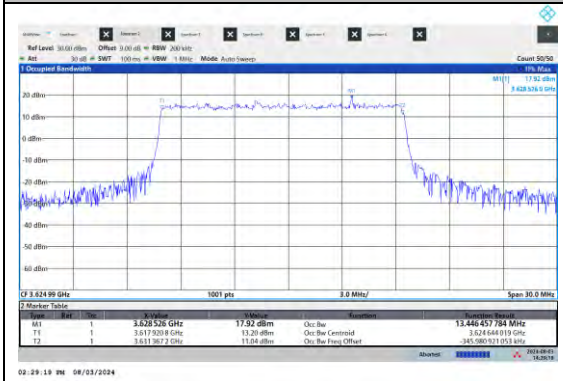

NTVN-N48-PC3-15-15-M-DFT-64QAM-Outer_Full-Ant5-PASS