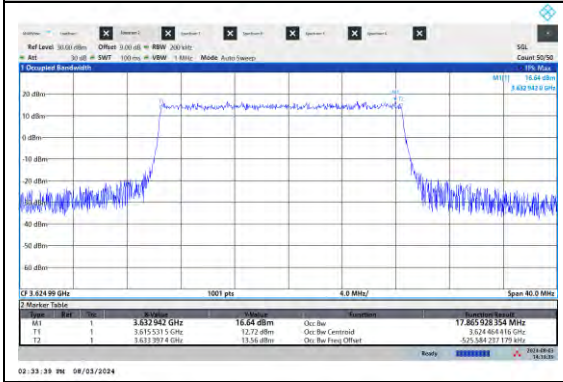

NTVN-N48-PC3-15-20-M-DFT-PI2BPSK-Outer_Full-Ant5-PASS