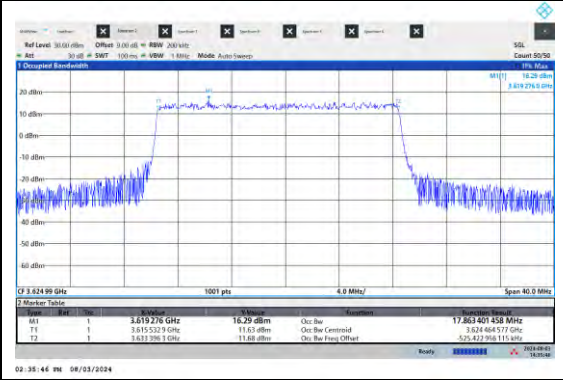

NTVN-N48-PC3-15-20-M-DFT-64QAM-Outer_Full-Ant5-PASS

BV 7Layers Communications Technology (Shenzhen) Co., Ltd

Room B37, Warehouse A5, No.3 Chiwan 4th Road, Zhaoshang Street, Nanshan District Shenzhen, Guangdong, People's Republic of China

Tel: +86 755 8869 6566
Fax: +86 755 8869 6577
Email: customerservice.sw@bureauveritas.com