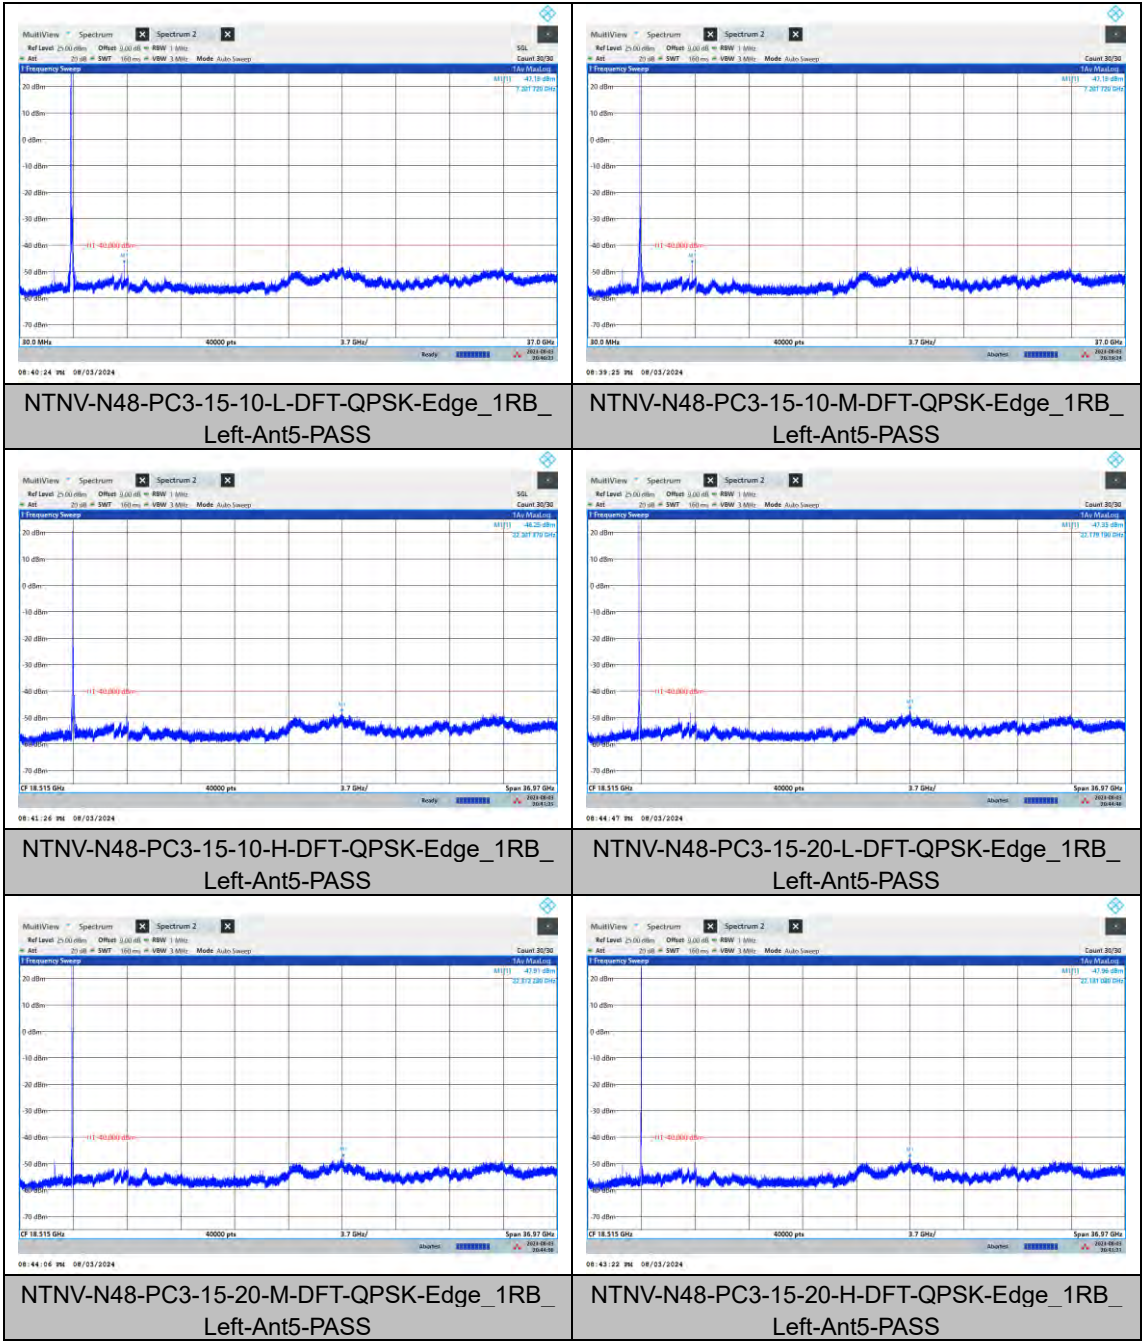

**BUREAU
VERITAS**

Test Report No.: W7L-240618W001RF13

TEST GRAPHS

BV 7Layers Communications Technology (Shenzhen) Co., Ltd

Room B37, Warehouse A5, No.3 Chiwan 4th Road, Zhaoshang Street, Nanshan District Shenzhen, Guangdong, People's Republic of China

Tel: +86 755 8869 6566
Fax: +86 755 8869 6577
Email: customerservice.sw@bureauveritas.com