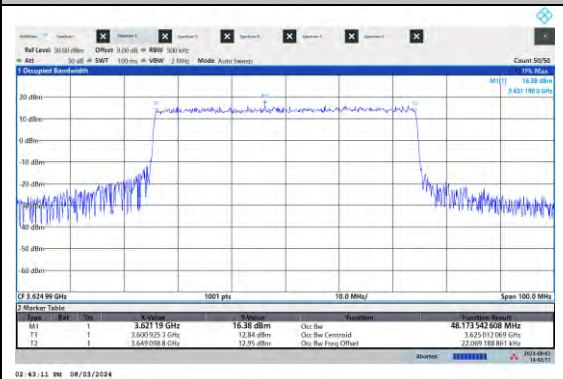

NTVN-N48-PC3-50-M-DFT-PI2BPSK-Outer_Full-A nt5-PASS

BV 7Layers Communications Technology (Shenzhen) Co., Ltd

Room B37, Warehouse A5, No.3 Chiwan 4th Road, Zhaoshang Street, Nanshan District Shenzhen, Guangdong, People's Republic of China

Tel: +86 755 8869 6566
Fax: +86 755 8869 6577
Email: customerservice.sw@bureauveritas.com