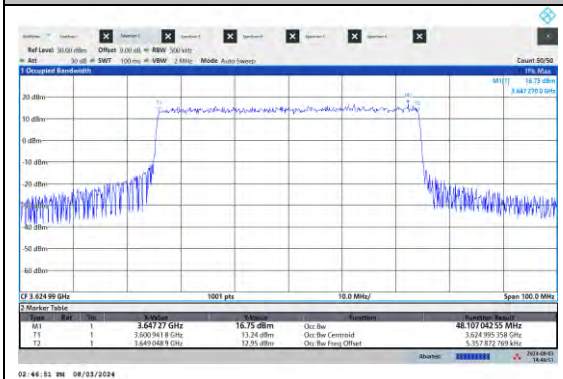

NTVN-N48-PC3-15-50-M-DFT-PI2BPSK-Outer_Fu II-Ant5-PASS