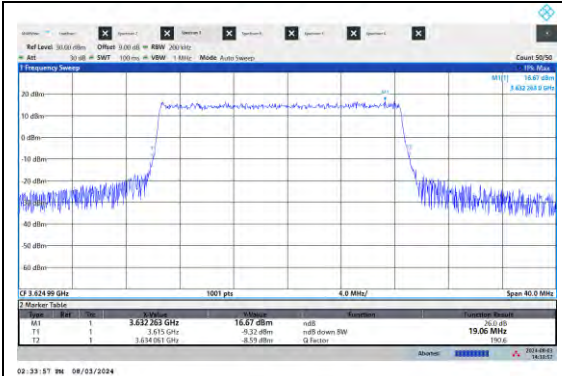

BUREAU VERITAS

Test Report No.: W7L-240618W001RF13

NTVN-N48-PC3-15-20-M-DFT-PI2BPSK-Outer_Fu II-Ant5-PASS