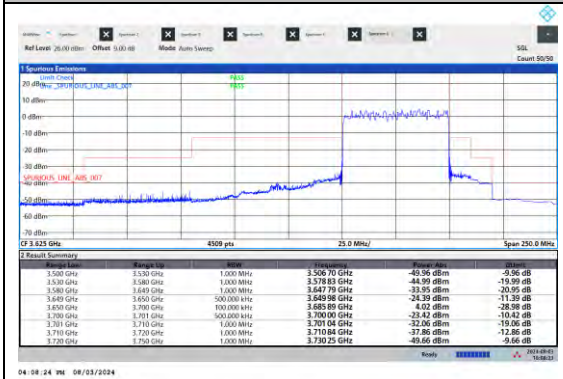

NTNV-N48-PC3-15-50-H-DFT-QPSK-Outer_Full-Ant5-PASS