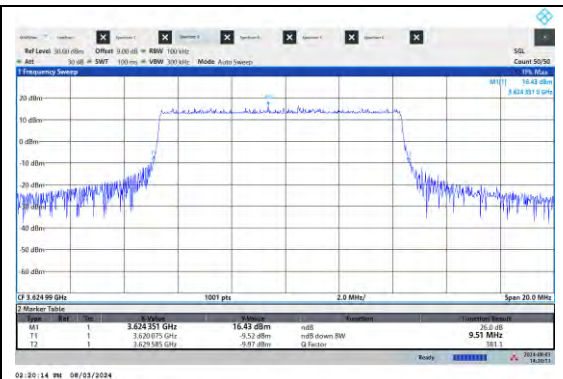

NTNV-N48-PC3-15-50-M-DFT-QPSK-Outer_Full-Ant5-PASS

26DB BANDWIDTH

NTNV-N48-PC3-15-10-M-DFT-PI2BPSK-Outer_Full-Ant5-PASS

NTNV-N48-PC3-15-10-M-DFT-QPSK-Outer_Full-Ant5-PASS

BV 7Layers Communications Technology (Shenzhen) Co., Ltd