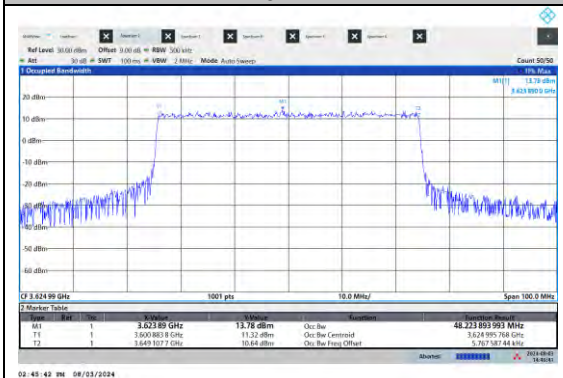

NTNV-N48-PC3-15-50-M-DFT-QPSK-Outer_Full-Ant5-PASS

26DB BANDWIDTH

NTNV-N48-PC3-15-10-M-DFT-PI2BPSK-Outer_Full-Ant5-PASS

NTNV-N48-PC3-15-10-M-DFT-QPSK-Outer_Full-Ant5-PASS

BV 7Layers Communications Technology (Shenzhen) Co., Ltd