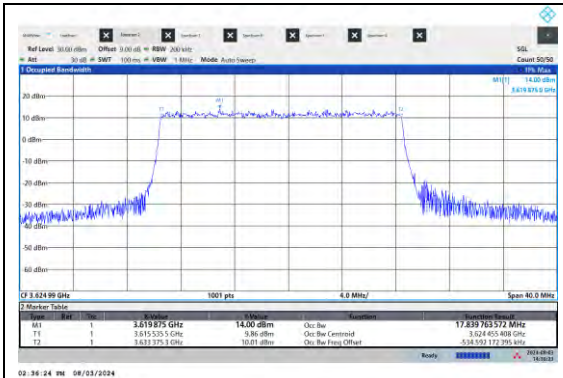

BUREAU VERITAS

Test Report No.: W7L-240618W001RF13

NTVN-N48-PC3-15-20-M-DFT-256QAM-Outer_Ful I-Ant5-PASS