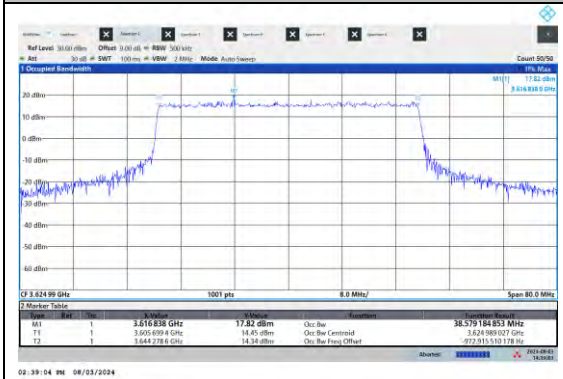

NTVN-N48-PC3-15-40-M-DFT-QPSK-Outer_Full-Ant5-PASS