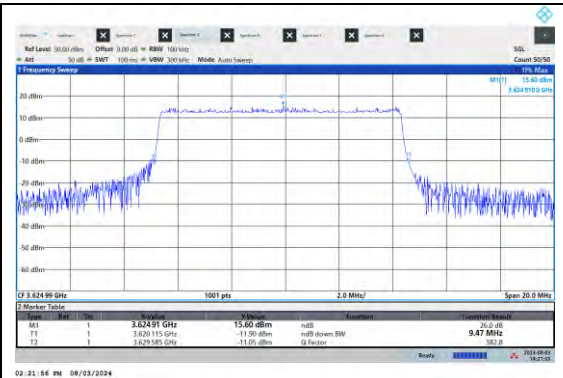

NTVN-N48-PC3-15-10-M-DFT-64QAM-Outer_Full-Ant5-PASS