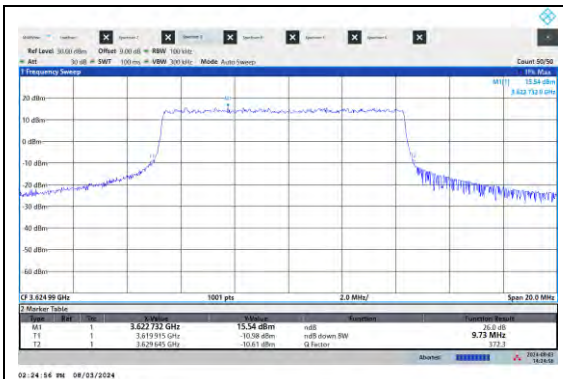

NTNV-N48-PC3-15-50-M-DFT-QPSK-Outer_Full-Ant5-PASS

26DB BANDWIDTH

NTNV-N48-PC3-15-10-M-DFT-PI2BPSK-Outer_Full-Ant5-PASS

NTNV-N48-PC3-15-10-M-DFT-QPSK-Outer_Full-Ant5-PASS

BV 7Layers Communications Technology (Shenzhen) Co., Ltd