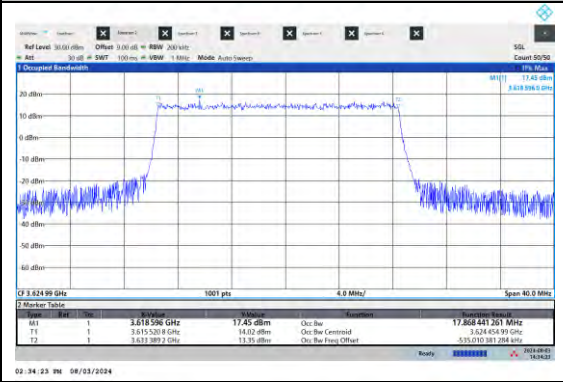

NTVN-N48-PC3-15-20-M-DFT-QPSK-Outer_Full-Ant5-PASS