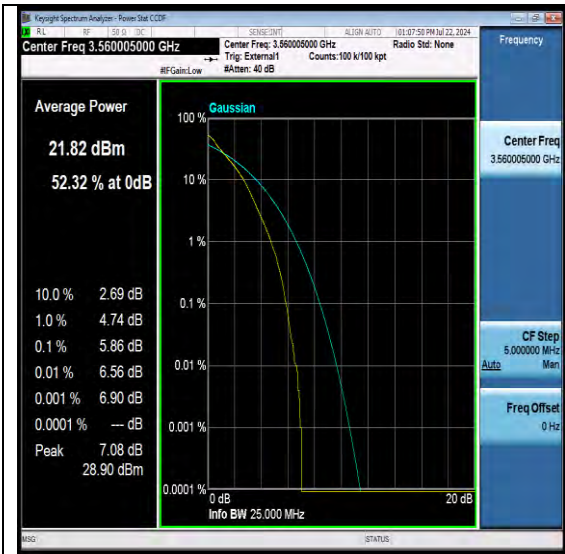

TEST GRAPHS

NTNV-N48-PC3-30-20-L-DFT-QPSK-Outer_Full-P ASS