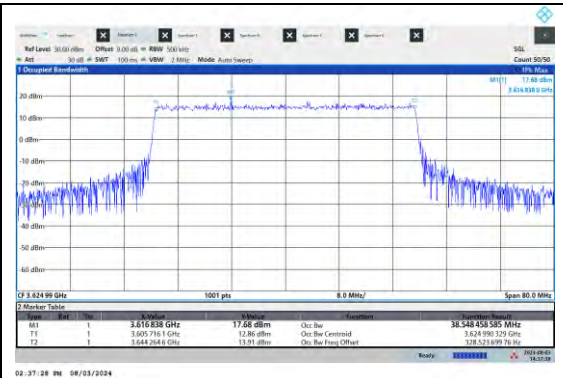

NTVN-N48-PC3-40-M-DFT-PI2BPSK-Outer_Full-A nt5-PASS