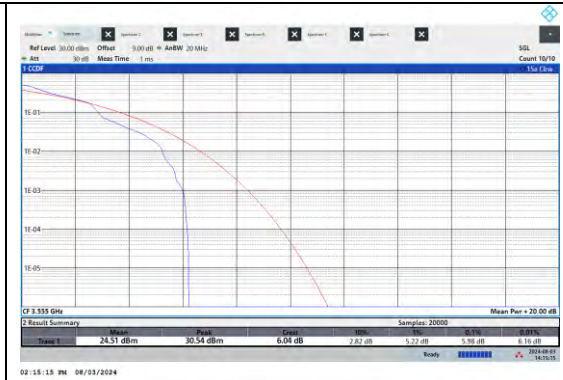

NTNV-N48-PC3-15-20-L-DFT-QPSK-Edge_1RB_Left-PASS