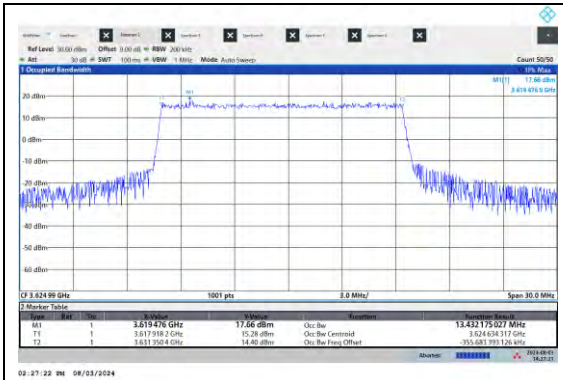

BUREAU VERITAS

Test Report No.: W7L-240618W001RF13

NTVN-N48-PC3-15-15-M-DFT-QPSK-Outer_Full-Ant5-PASS