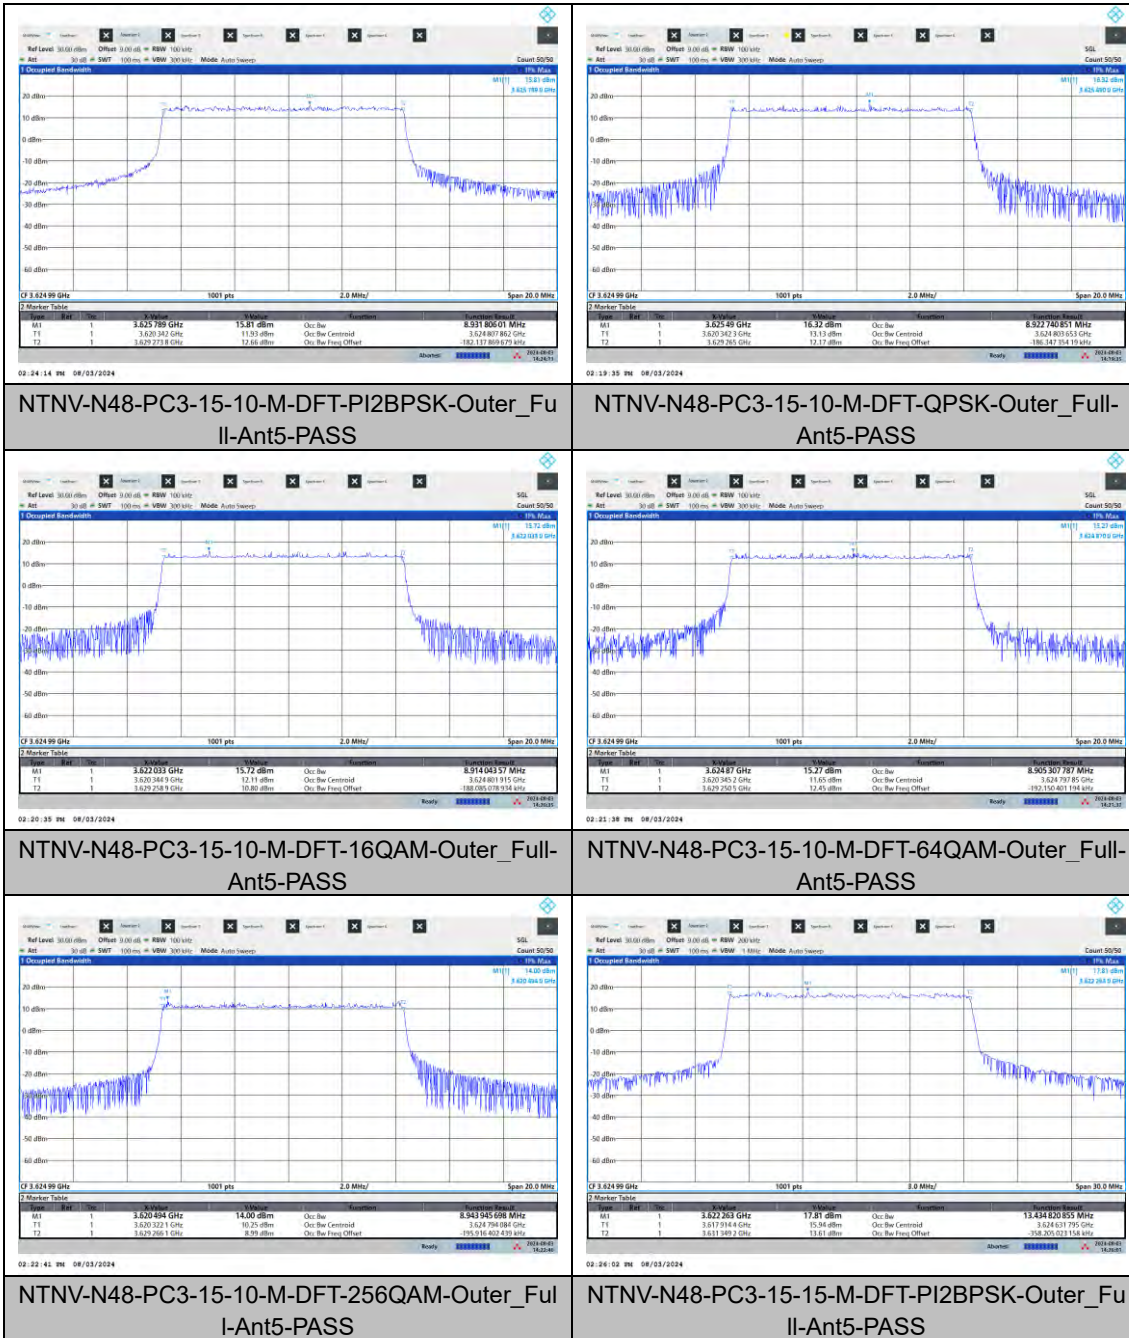

NTNV-N48-PC3-15-20-H-DFT-QPSK-Edge_1RB_Left-PASS

26DB BANDWIDTH AND OCCUPIED BANDWIDTH FOR SA TEST RESULT

Band	SCS	Bandwidth	Modulation	Channel	RB Config	Result (99%)	Result (26dB)	Verdict
N48	15	10	DFT-PI2BPSK	M	Outer_Full	8.932	9.73	PASS
N48	15	10	DFT-QPSK	M	Outer_Full	8.923	9.51	PASS
N48	15	10	DFT-16QAM	M	Outer_Full	8.914	9.45	PASS
N48	15	10	DFT-64QAM	M	Outer_Full	8.905	9.47	PASS
N48	15	10	DFT-256QAM	M	Outer_Full	8.944	9.45	PASS
N48	15	15	DFT-PI2BPSK	M	Outer_Full	13.435	14.33	PASS
N48	15	15	DFT-QPSK	M	Outer_Full	13.432	14.27	PASS
N48	15	15	DFT-16QAM	M	Outer_Full	13.404	14.27	PASS
N48	15	15	DFT-64QAM	M	Outer_Full	13.446	14.24	PASS
N48	15	15	DFT-256QAM	M	Outer_Full	13.424	14.24	PASS
N48	15	20	DFT-PI2BPSK	M	Outer_Full	17.866	18.90	PASS
N48	15	20	DFT-QPSK	M	Outer_Full	17.868	19.06	PASS
N48	15	20	DFT-16QAM	M	Outer_Full	17.871	18.90	PASS
N48	15	20	DFT-64QAM	M	Outer_Full	17.863	18.94	PASS
N48	15	20	DFT-256QAM	M	Outer_Full	17.840	18.98	PASS
N48	15	40	DFT-PI2BPSK	M	Outer_Full	38.548	40.84	PASS
N48	15	40	DFT-QPSK	M	Outer_Full	38.579	41.00	PASS
N48	15	40	DFT-16QAM	M	Outer_Full	38.575	40.60	PASS
N48	15	40	DFT-64QAM	M	Outer_Full	38.502	41.24	PASS
N48	15	40	DFT-256QAM	M	Outer_Full	38.541	40.20	PASS
N48	15	50	DFT-PI2BPSK	M	Outer_Full	48.107	50.25	PASS
N48	15	50	DFT-QPSK	M	Outer_Full	48.174	50.15	PASS
N48	15	50	DFT-16QAM	M	Outer_Full	48.146	50.35	PASS
N48	15	50	DFT-64QAM	M	Outer_Full	48.212	50.05	PASS
N48	15	50	DFT-256QAM	M	Outer_Full	48.224	50.15	PASS

BUREAU VERITAS

Test Report No.: W7L-240618W001RF13

TEST GRAPHS

OCCUPIED BANDWIDTH

BV 7Layers Communications Technology (Shenzhen) Co., Ltd

Room B37, Warehouse A5, No.3 Chiwan 4th Road, Zhaoshang Street, Nanshan District Shenzhen, Guangdong, People's Republic of China