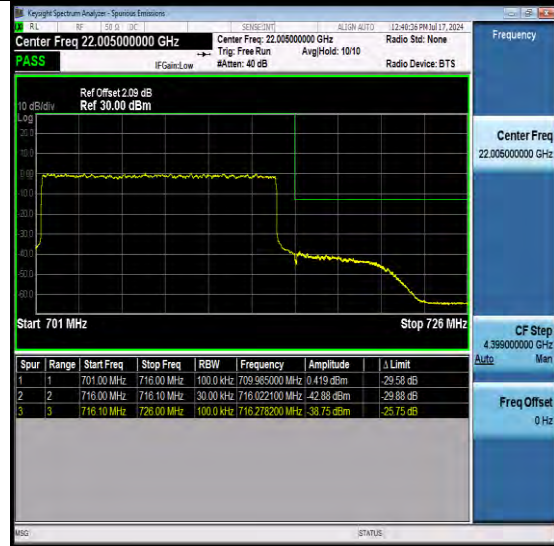

N12-PC3-15-15-H-DFT-QPSK-Outer_Full-Ant1-PASS