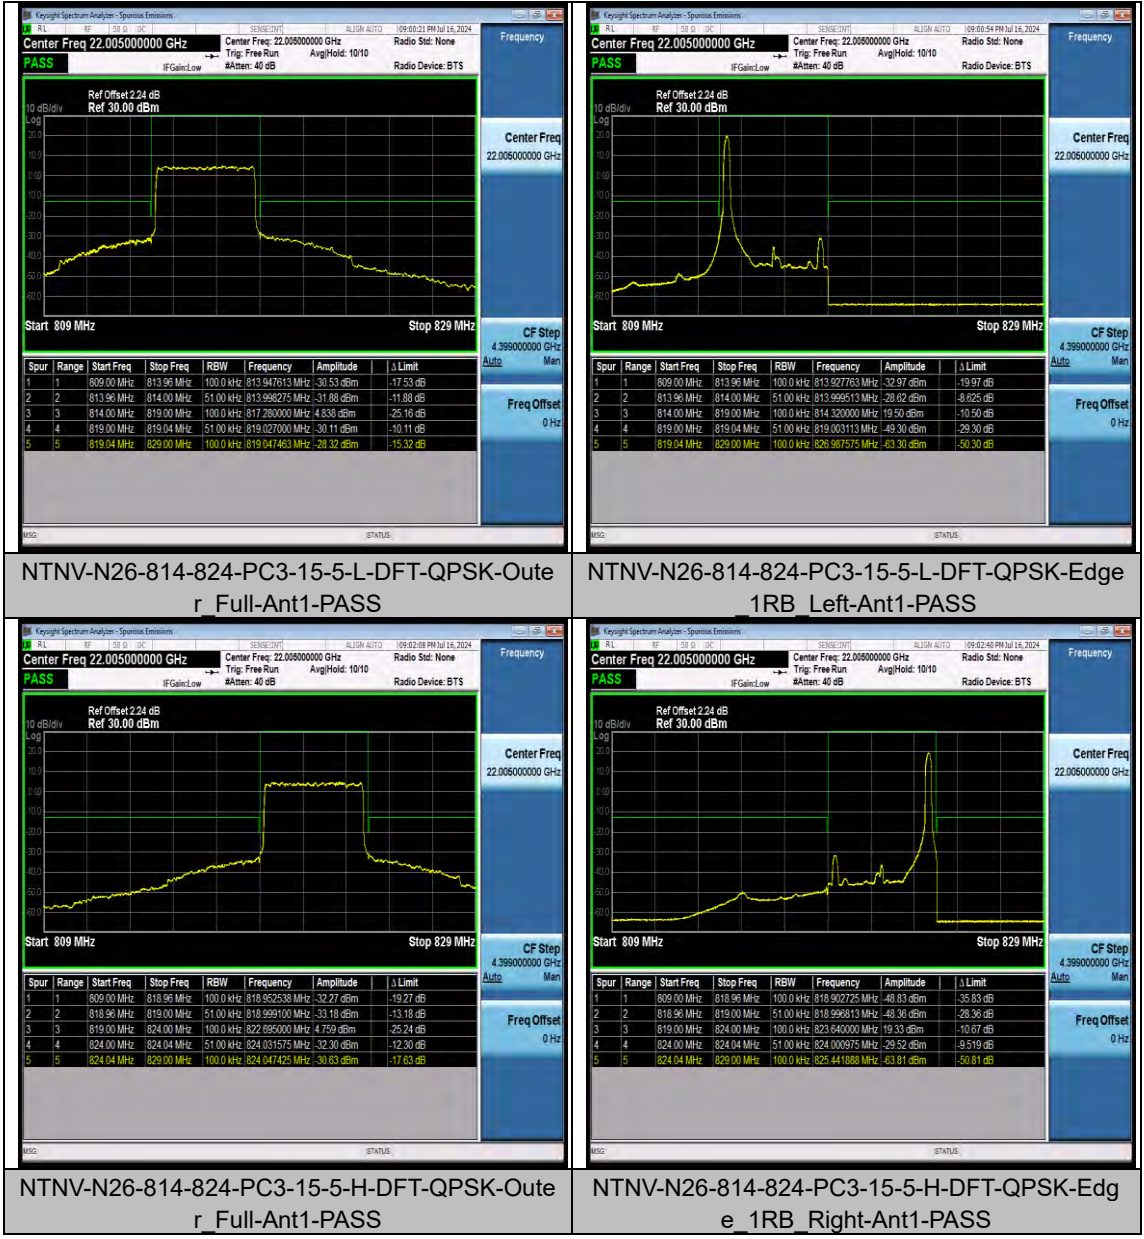

BUREAU
VERITAS

Reference No.: W7L-240618W001RF12

3980							
N77-3700-3980	30	30	DFT-QPSK	H	Outer_Full	-32.17	PASS
N77-3700-3980	30	30	DFT-QPSK	H	Edge_1RB_Right	-35.64	PASS
N77-3700-3980	30	60	DFT-QPSK	L	Outer_Full	-33.06	PASS
N77-3700-3980	30	60	DFT-QPSK	L	Edge_1RB_Left	-33.74	PASS
N77-3700-3980	30	60	DFT-QPSK	H	Outer_Full	-33.45	PASS
N77-3700-3980	30	60	DFT-QPSK	H	Edge_1RB_Right	-33.62	PASS
N77-3700-3980	30	100	DFT-QPSK	L	Outer_Full	-33.88	PASS
N77-3700-3980	30	100	DFT-QPSK	L	Edge_1RB_Left	-33.53	PASS
N77-3700-3980	30	100	DFT-QPSK	H	Outer_Full	-35.32	PASS
N77-3700-3980	30	100	DFT-QPSK	H	Edge_1RB_Right	-32.98	PASS
N41	30	60	DFT-QPSK	L	Outer_Full	-38.96	PASS
N41	30	60	DFT-QPSK	L	Edge_1RB_Left	-33.55	PASS
N41	30	60	DFT-QPSK	H	Outer_Full	-42.81	PASS
N41	30	60	DFT-QPSK	H	Edge_1RB_Right	-17.01	PASS
N41	30	80	DFT-QPSK	L	Outer_Full	-38.71	PASS
N41	30	80	DFT-QPSK	L	Edge_1RB_Left	-28.12	PASS
N41	30	80	DFT-QPSK	H	Outer_Full	-41.10	PASS
N41	30	80	DFT-QPSK	H	Edge_1RB_Right	-28.04	PASS
N41	30	100	DFT-QPSK	L	Outer_Full	-38.74	PASS
N41	30	100	DFT-QPSK	L	Edge_1RB_Left	-16.64	PASS
N41	30	100	DFT-QPSK	H	Outer_Full	-42.38	PASS
N41	30	100	DFT-QPSK	H	Edge_1RB_Right	-17.52	PASS
N77-3450-3550	30	10	DFT-QPSK	L	Outer_Full	-31.23	PASS
N77-3450-3550	30	10	DFT-QPSK	L	Edge_1RB_Left	-32.38	PASS
N77-3450-3550	30	10	DFT-QPSK	H	Outer_Full	-33.22	PASS
N77-3450-3550	30	10	DFT-QPSK	H	Edge_1RB_Right	-32.86	PASS
N77-3700-3980	30	10	DFT-QPSK	L	Outer_Full	-31.82	PASS
N77-3700-3980	30	10	DFT-QPSK	L	Edge_1RB_Left	-32.81	PASS
N77-3700-3980	30	10	DFT-QPSK	H	Outer_Full	-34.48	PASS
N77-3700-3980	30	10	DFT-QPSK	H	Edge_1RB_Right	-32.43	PASS

BUREAU VERITAS

Reference No.: W7L-240618W001RF12

TEST GRAPHS