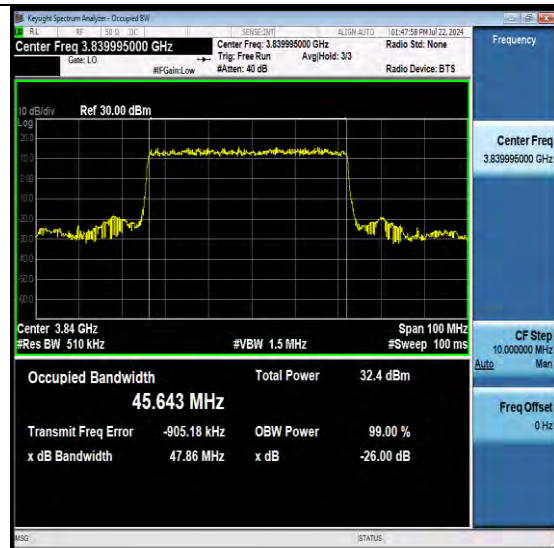

NTNV-N77-3700-3980-PC2-30-50-M-DFT-PI2BPS K-Outer Full-Ant1-PASS