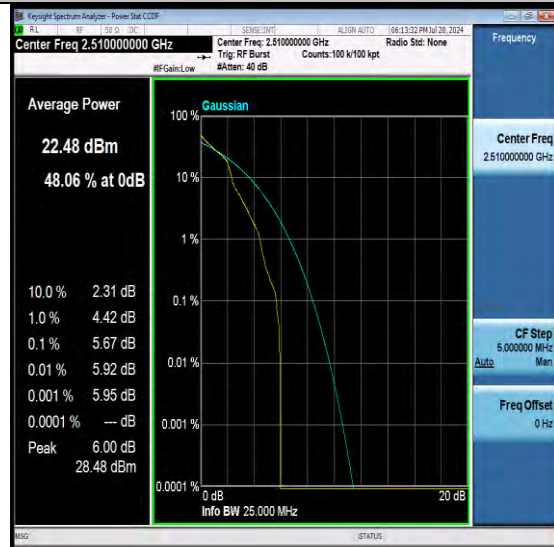

NTNV-N12-PC3-15-15-H-DFT-QPSK-Outer_Full-PASS