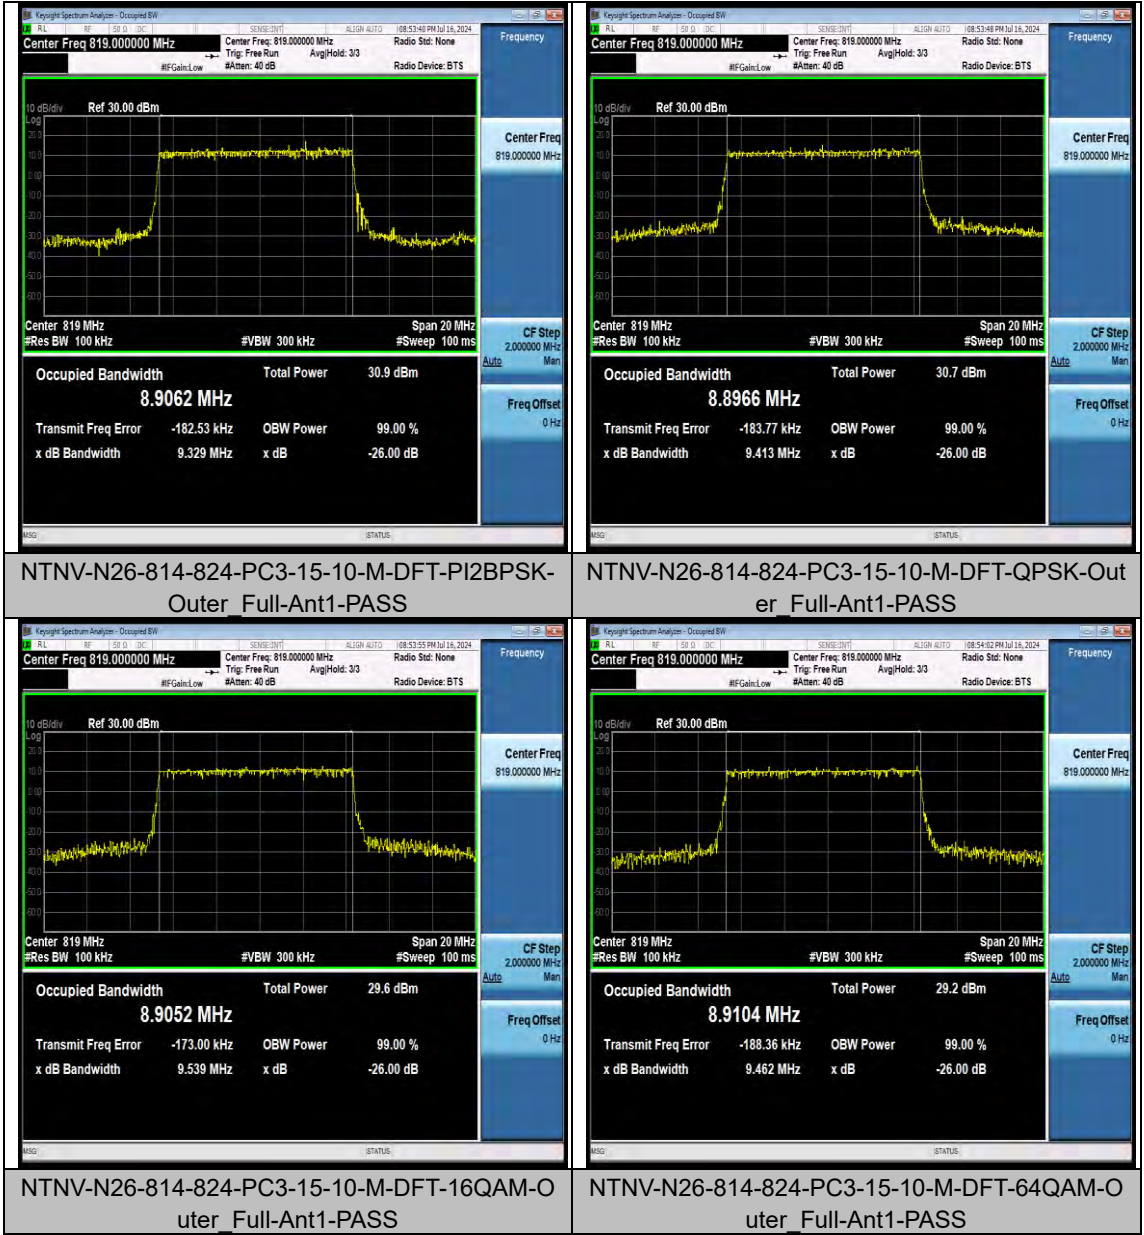

BUREAU
VERITAS

Reference No.: W7L-240618W001RF12

-3980								
N77-3700 -3980	30	90	DFT-256QAM	M	Outer_Full	86.632	89.67	PASS
N41	30	90	DFT-PI2BPSK	M	Outer_Full	86.638	89.60	PASS
N41	30	90	DFT-QPSK	M	Outer_Full	86.700	89.71	PASS
N41	30	90	DFT-16QAM	M	Outer_Full	86.534	89.69	PASS
N41	30	90	DFT-64QAM	M	Outer_Full	86.506	89.99	PASS
N41	30	90	DFT-256QAM	M	Outer_Full	86.654	89.53	PASS

BUREAU VERITAS

Reference No.: W7L-240618W001RF12

TEST GRAPHS