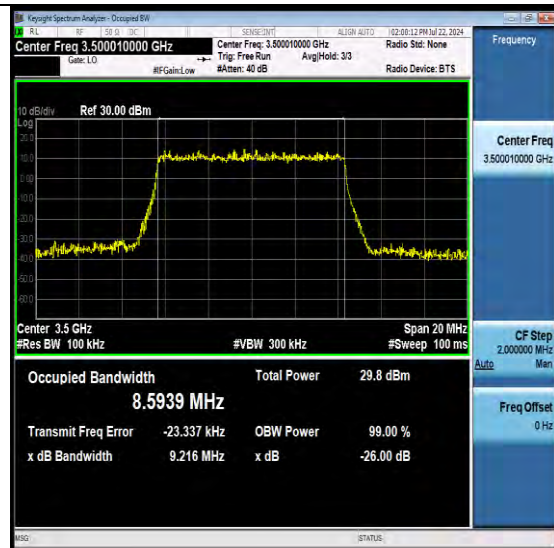

NTNV-N77-3450-3550-PC2-30-10-M-DFT-PI2BPS K-Outer_Full-Ant1-PASS

NTNV-N77-3450-3550-PC2-30-10-M-DFT-QPSK-Outer_Full-Ant1-PASS

BUREAU VERITAS

Reference No.: W7L-240618W001RF12

NTNV-N77-3450-3550-PC2-30-10-M-DFT-16QAM
-Outer Full-Ant1-PASS