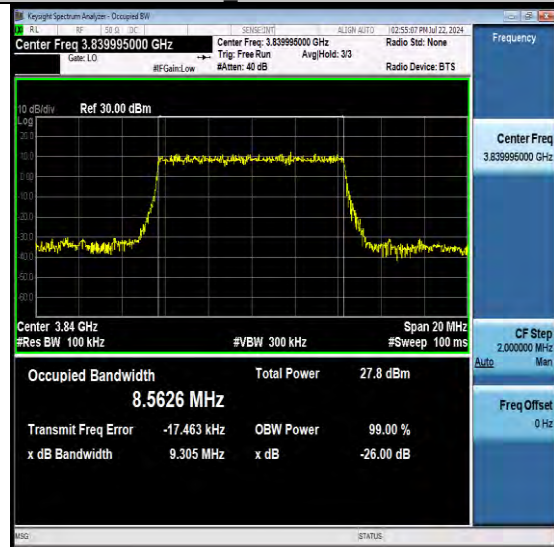

NTNV-N77-3700-3980-PC3-30-10-M-DFT-PI2BPS
K-Outer Full-Ant1-PASS