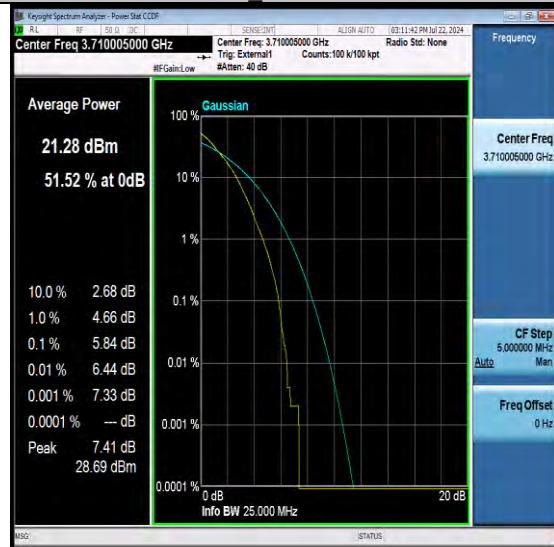

NTNV-N77-3450-3550-PC2-30-20-M-DFT-QPSK-Outer Full-PASS