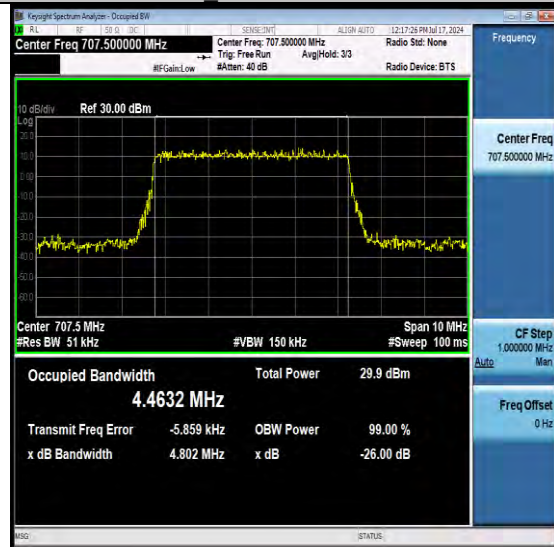

NTNV-N12-PC3-15-5-M-DFT-PI2BPSK-Outer_Full-Ant1-PASS