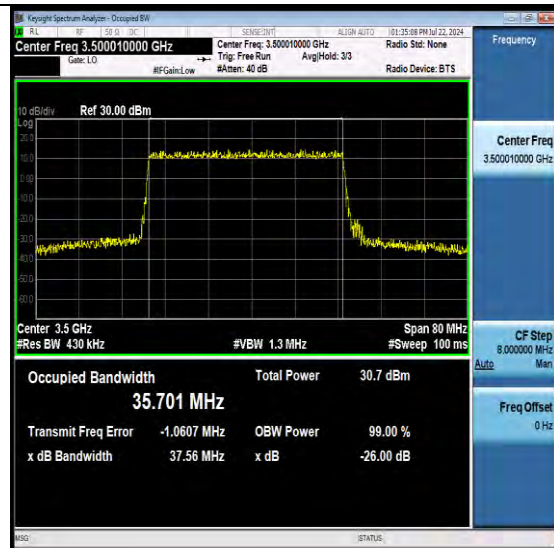

NTNV-N77-3450-3550-PC2-30-40-M-DFT-PI2BPS K-Outer_Full-Ant1-PASS

BUREAU VERITAS

Reference No.: W7L-240618W001RF12

NTNV-N77-3450-3550-PC2-30-40-M-DFT-QPSK-Outer Full-Ant1-PASS

NTNV-N77-3450-3550-PC2-30-40-M-DFT-16QAM-Outer Full-Ant1-PASS