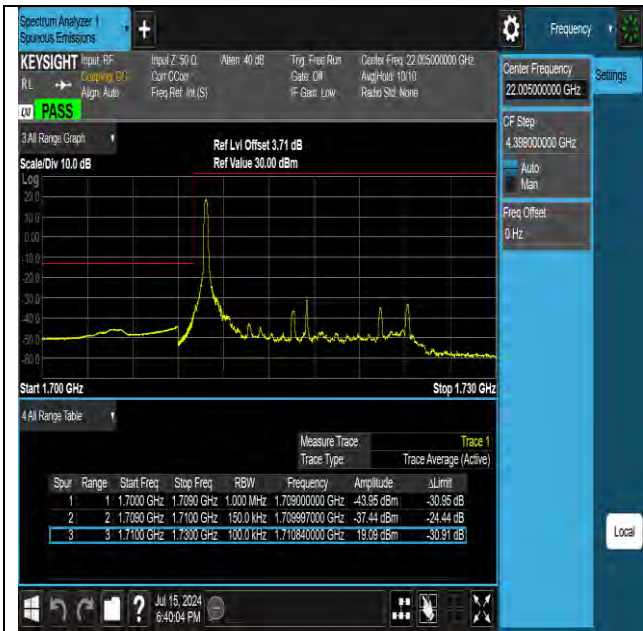

Test Report No.: W7L-240618W001RF08

Band66 15MHz 16QAM 132047 1RB#0