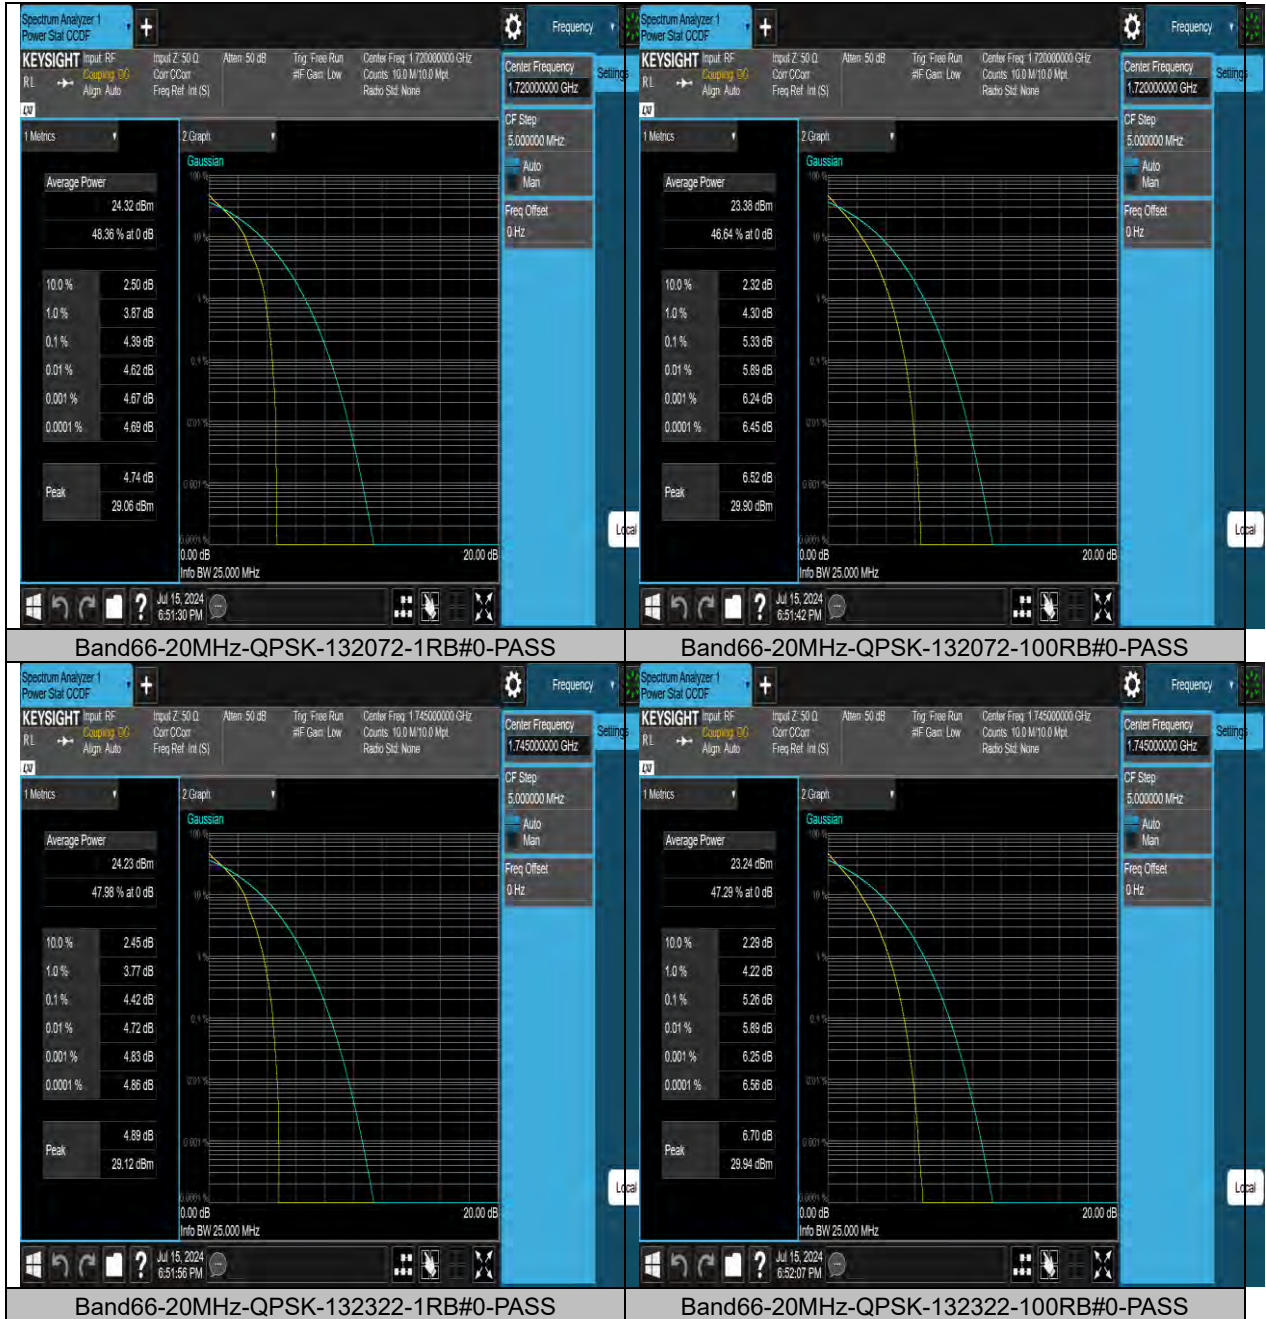

Test Graphs