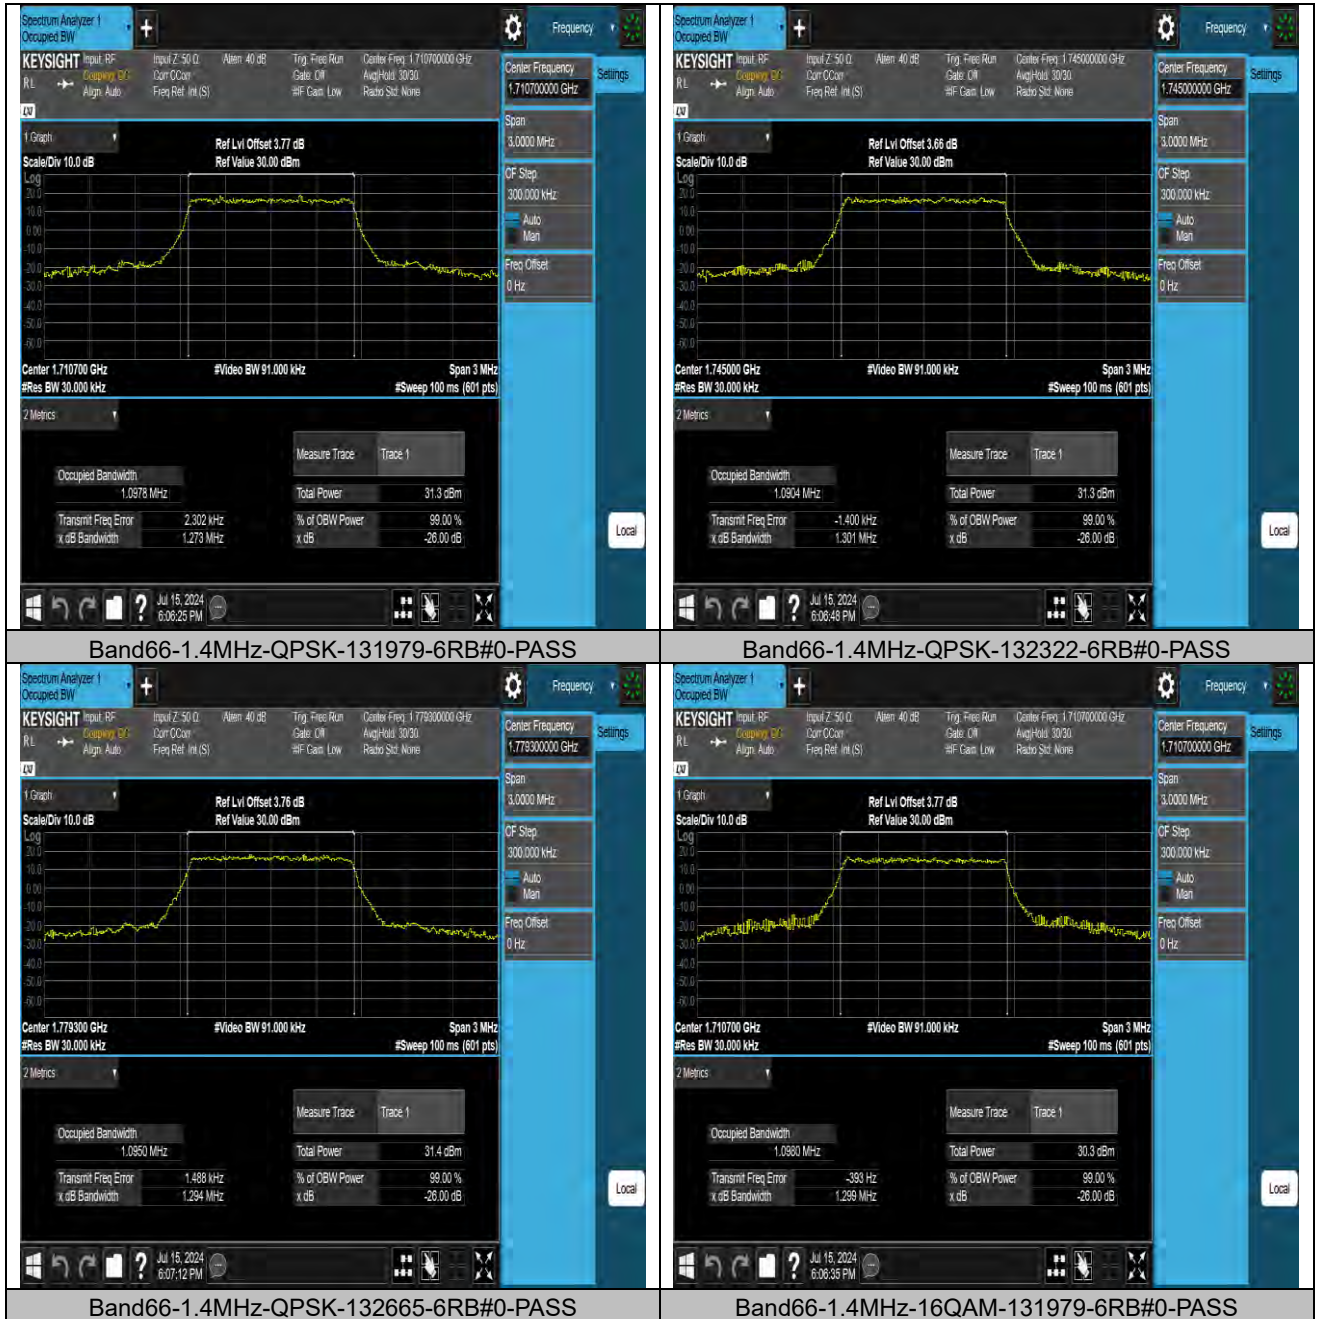

Test Graphs