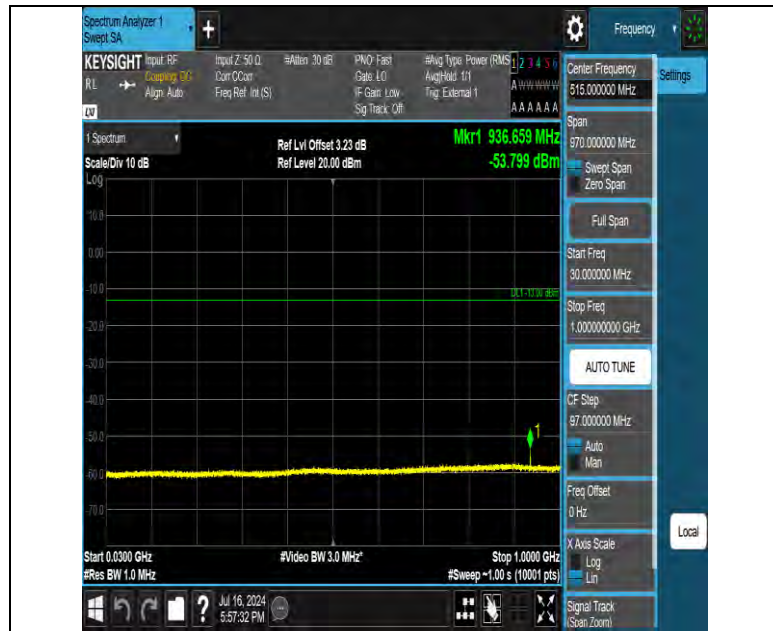

Test Report No.: W7L-240618W001RF08

Band42 5MHz QPSK 42590 1RB#0 30~1000 30~1000