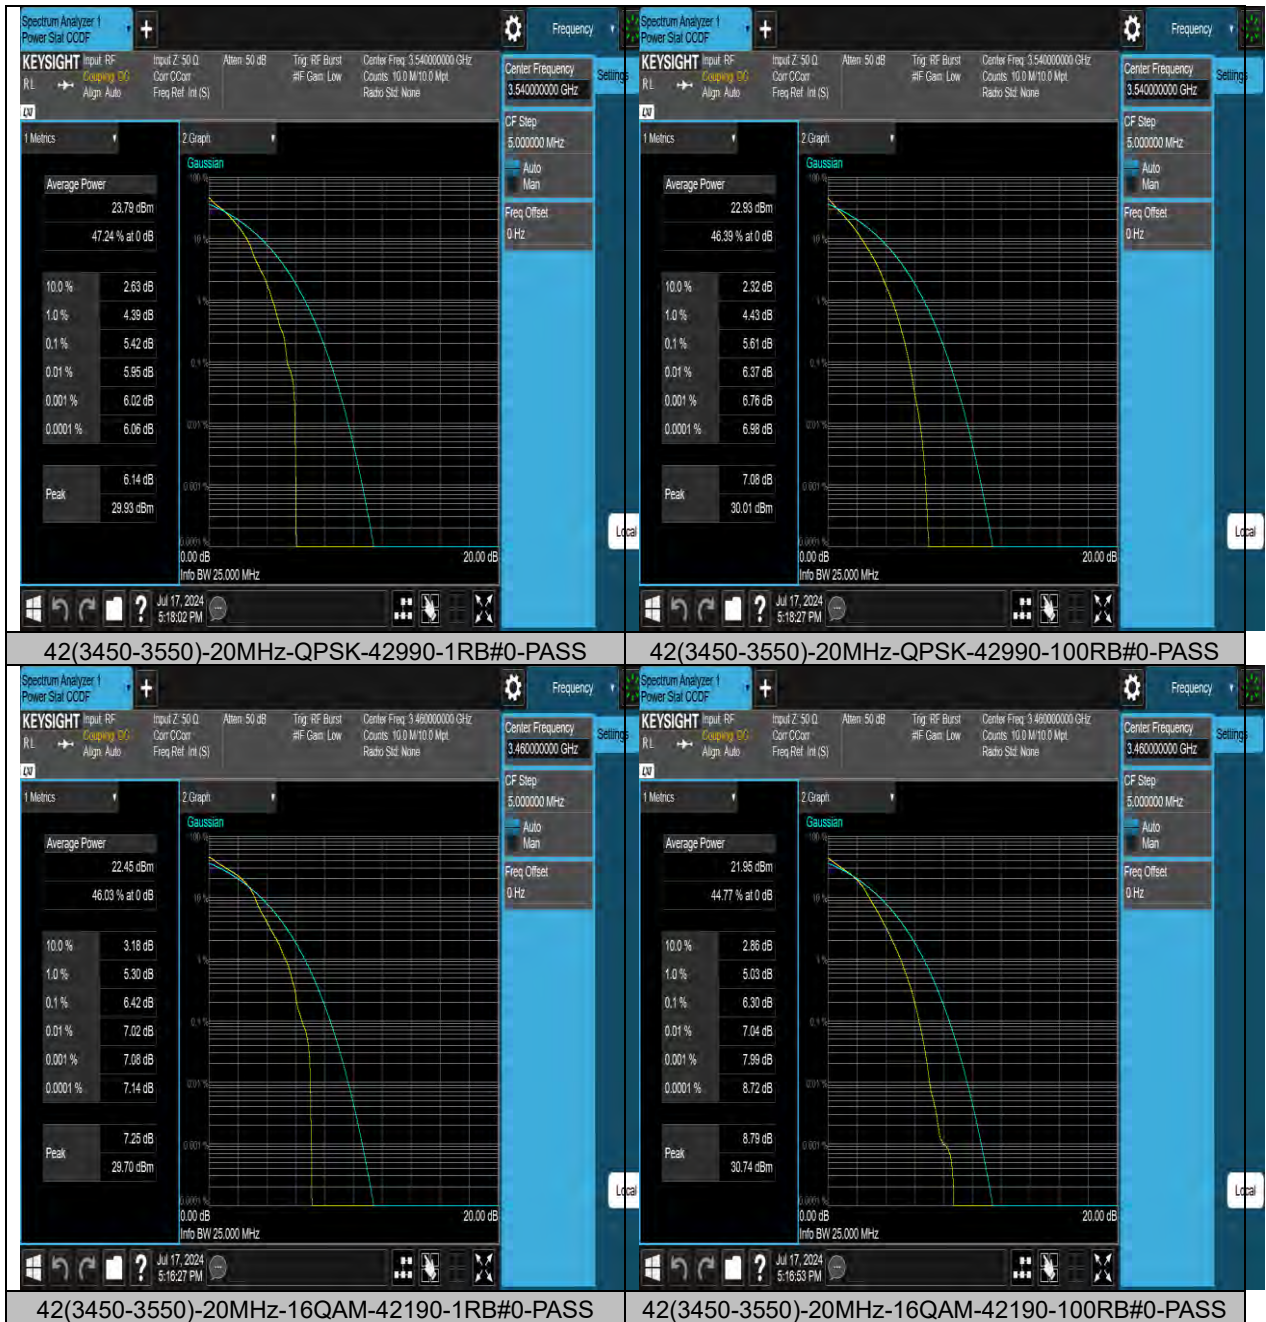

BUREAU VERITAS

Test Report No.: W7L-240618W001RF08