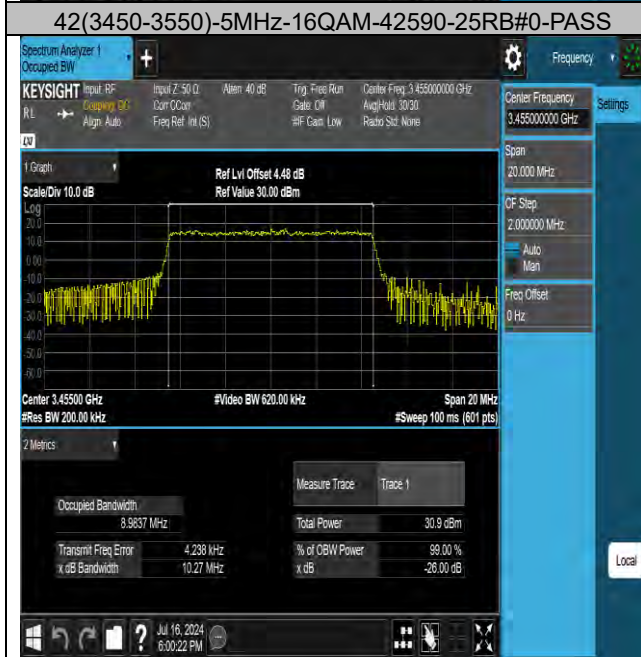

BUREAU VERITAS

Test Report No.: W7L-240618W001RF08