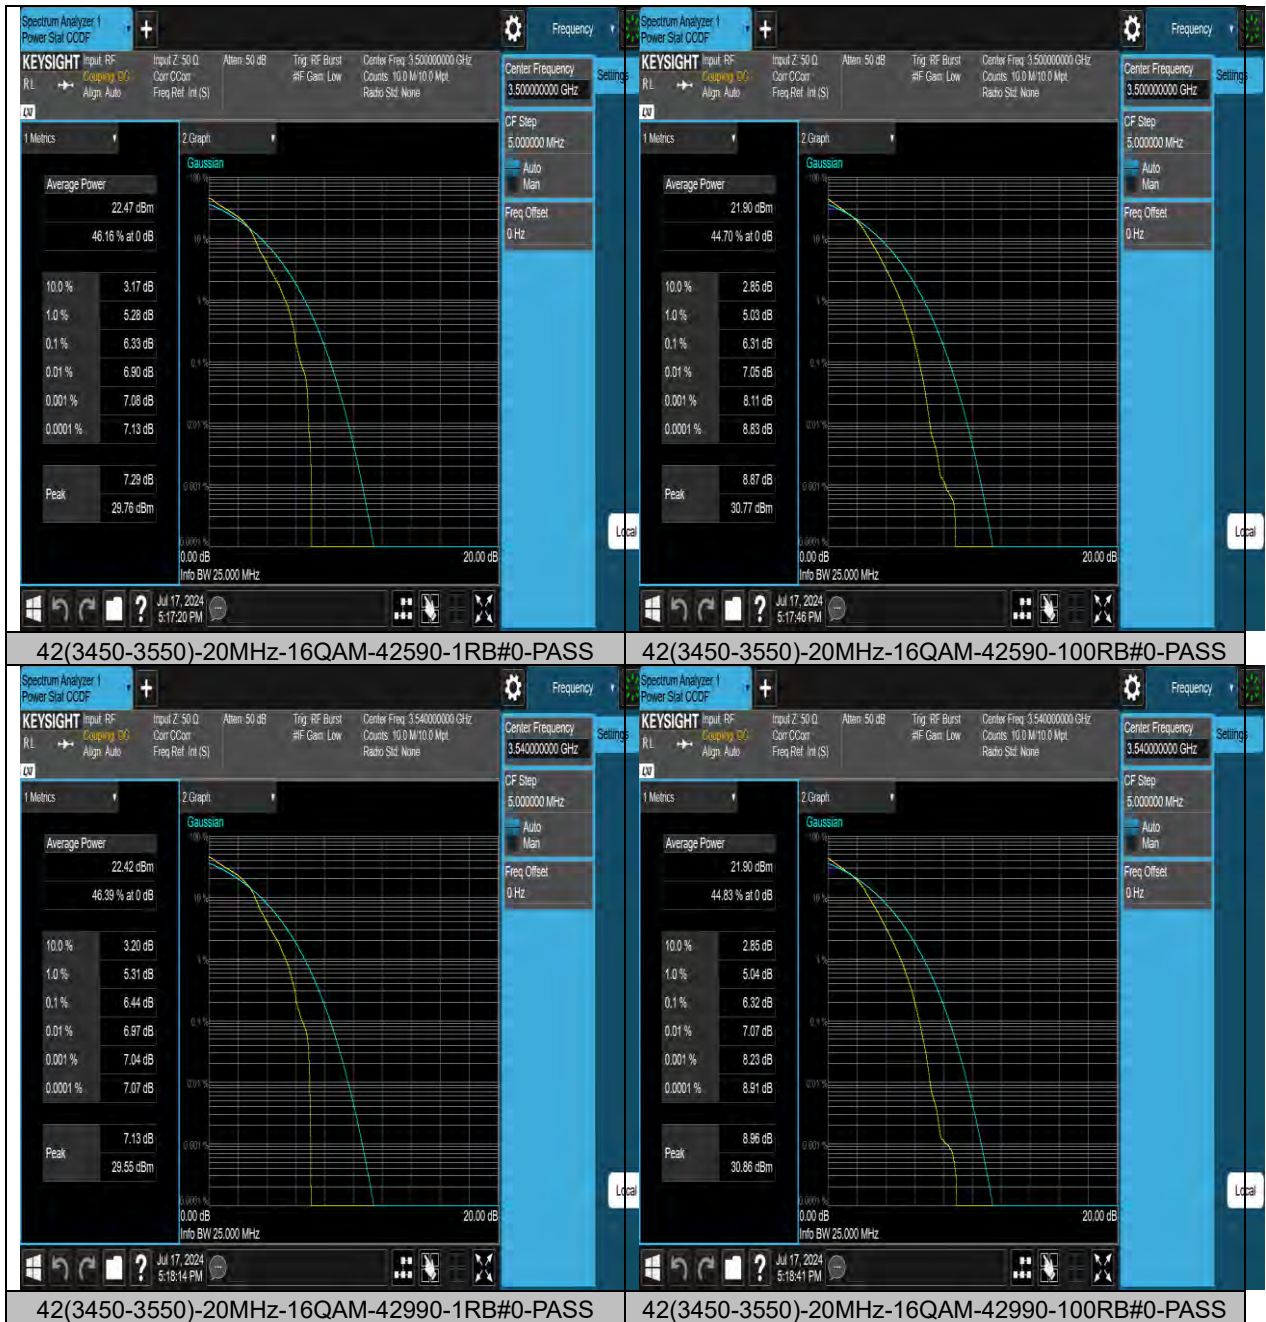

BUREAU VERITAS

Test Report No.: W7L-240618W001RF08