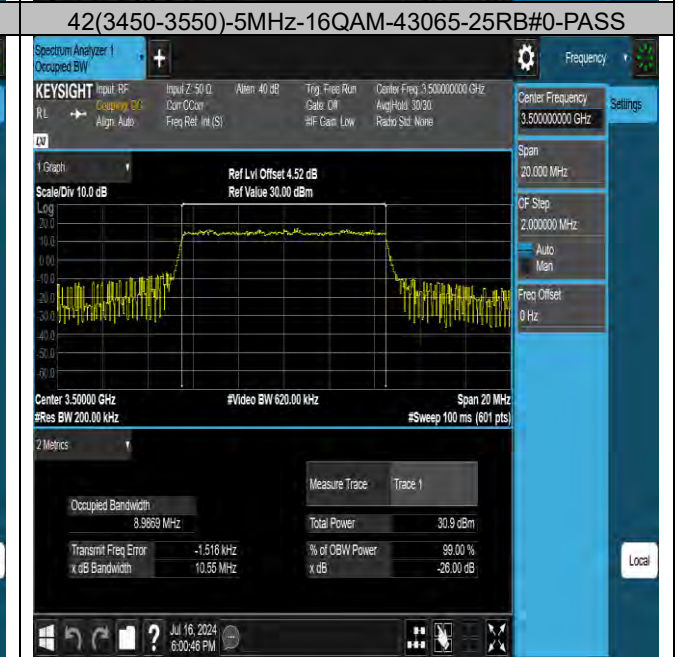

BUREAU VERITAS

Test Report No.: W7L-240618W001RF08