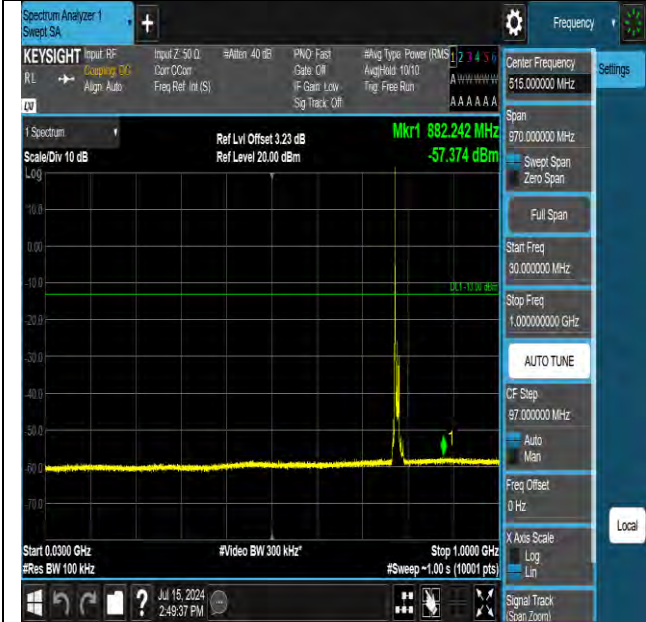

Test Report No.: W7L-240618W001RF07

Band13 5MHz QPSK 23255 1RB#0 30~1000 30~1000

Band13 5MHz QPSK 23255 1RB#0 1000~10000 1000~10000

Band13 10MHz QPSK 23230 1RB#0 30~1000 30~1000

Band13 10MHz QPSK 23230 1RB#0 1000~10000 1000~10000

FREQUENCY STABILITY

Test Result

Voltage												
Band	Bandwidth	Modulation	Channel	RB Configure	Voltage [Vdc]	Temperature (°C)	Deviation (Hz)	Deviation (ppm)	FL (MHz)	FH (MHz)	Limit (MHz)	Verdict
Band1_3	5MHz	QPSK	23205	25RB #0	VN	NT	-1081.14	-1.386967	777.25898	---	777-787	PASS
Band1_3	5MHz	QPSK	23205	25RB #0	VL	NT	1101.28	1.412799	777.26112	---	777-787	PASS
Band1_3	5MHz	QPSK	23205	25RB #0	VH	NT	-1155.26	-1.482047	777.25886	---	777-787	PASS
Band1_3	5MHz	QPSK	23255	25RB #0	VN	NT	904.52	1.152994	---	786.7285	777-787	PASS
Band1_3	5MHz	QPSK	23255	25RB #0	VL	NT	-1038.14	-1.323310	---	786.73175	777-787	PASS
Band1_3	5MHz	QPSK	23255	25RB #0	VH	NT	-1308.58	-1.668047	---	786.72954	777-787	PASS