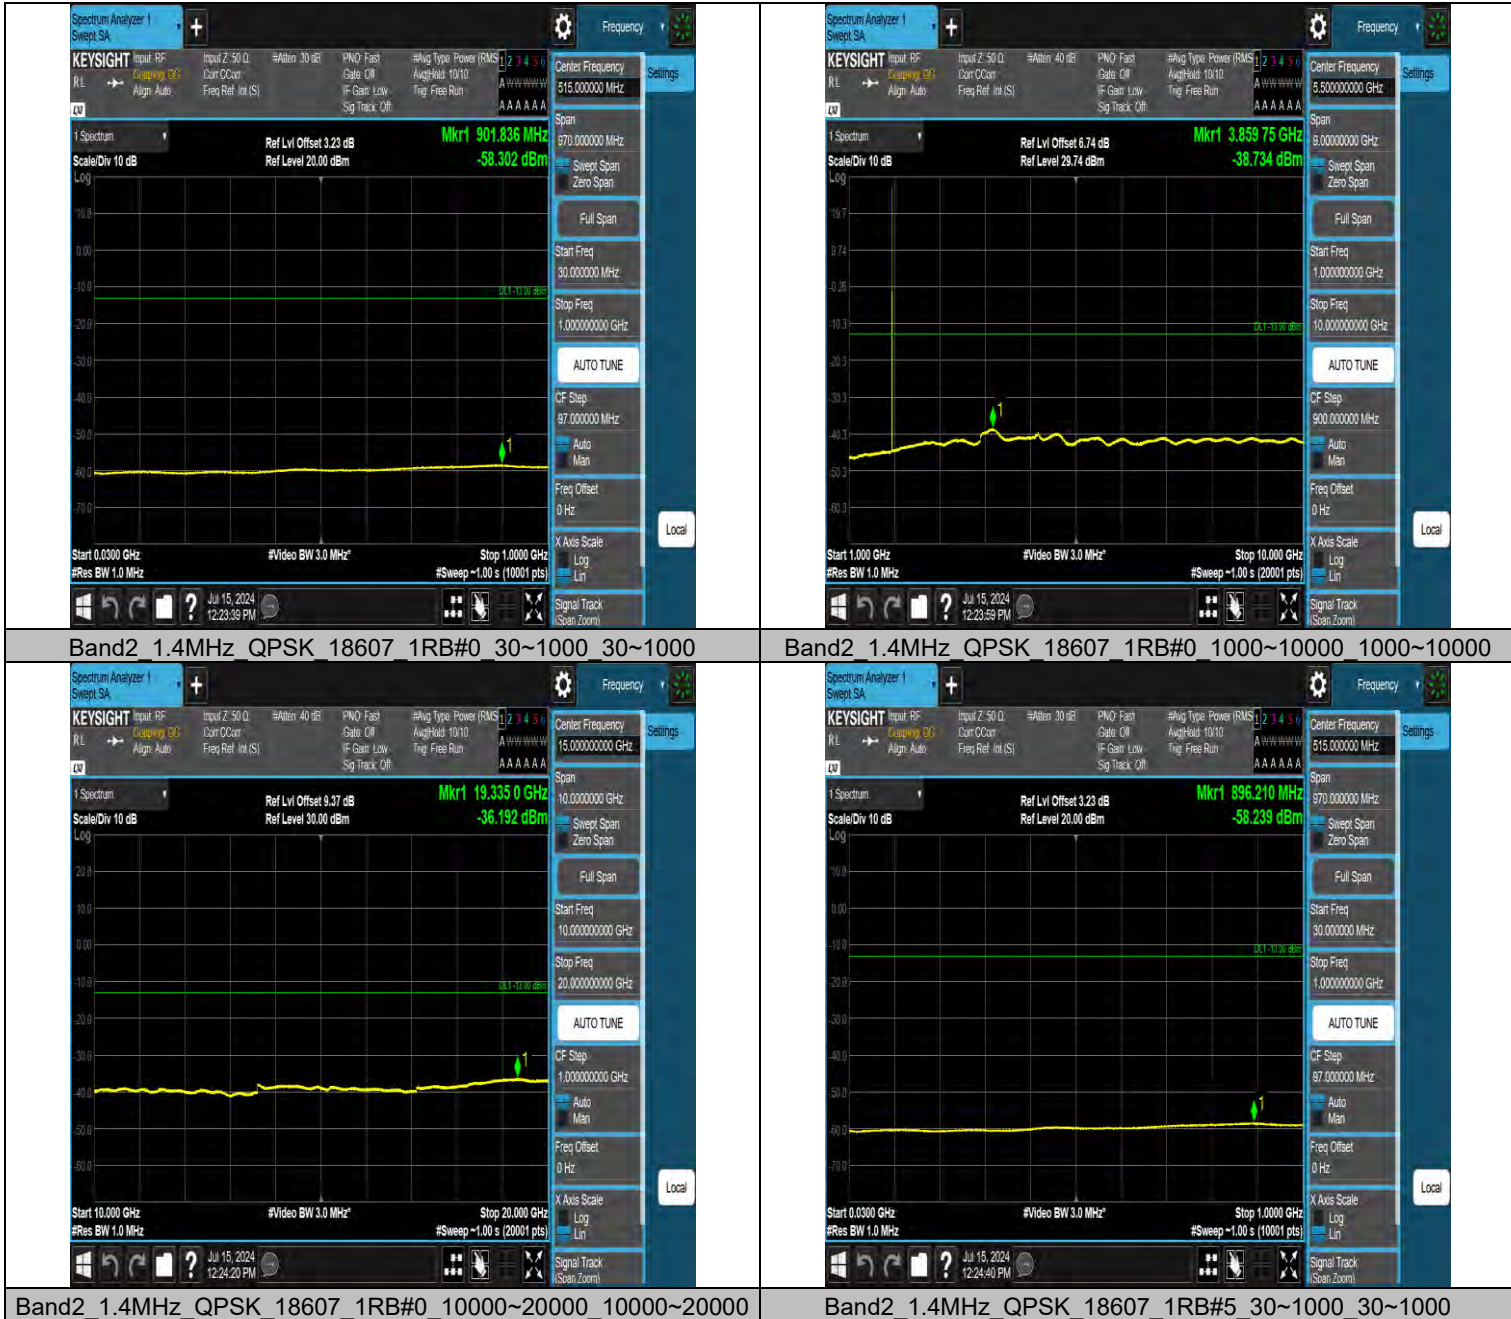

BUREAU VERITAS

Test Report No.: W7L-240618W001RF06

Test Graphs

BV 7Layers Communications Technology (Shenzhen) Co., Ltd

Room B37, Warehouse A5, No.3 Chiwan 4th Road, Zhaoshang Street, Nanshan District Shenzhen, Guangdong, People's Republic of China

Tel: +86 755 8869 6566
Fax: +86 755 8869 6577
Email: customerservice.sw@bureauveritas.com