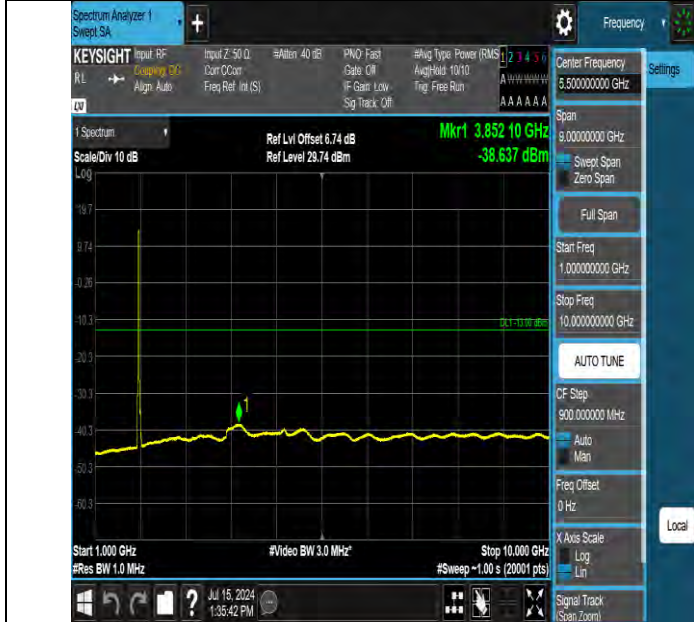

Band2 20MHz QPSK 18700 100RB#0 1000~10000 1000~10000

Band2 20MHz QPSK 18700 100RB#0 10000~20000 10000~20000

BV 7Layers Communications Technology (Shenzhen) Co., Ltd

Room B37, Warehouse A5, No.3 Chiwan 4th Road, Zhaoshang Street, Nanshan District Shenzhen, Guangdong, People's Republic of China