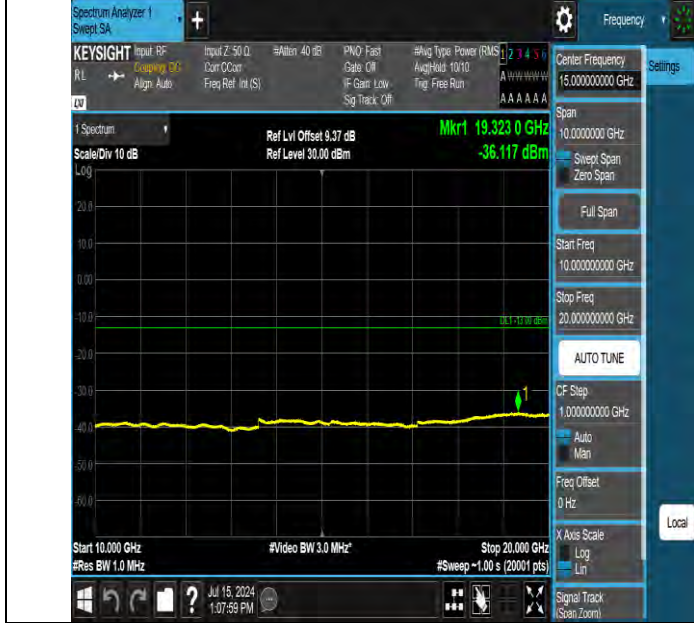

Band2 10MHz QPSK 18900 50RB#0 10000~20000 10000~20000

Band2 10MHz QPSK 19150 1RB#0 30~1000 30~1000

BV 7Layers Communications Technology (Shenzhen) Co., Ltd

Room B37, Warehouse A5, No.3 Chiwan 4th Road, Zhaoshang Street, Nanshan District Shenzhen, Guangdong, People's Republic of China