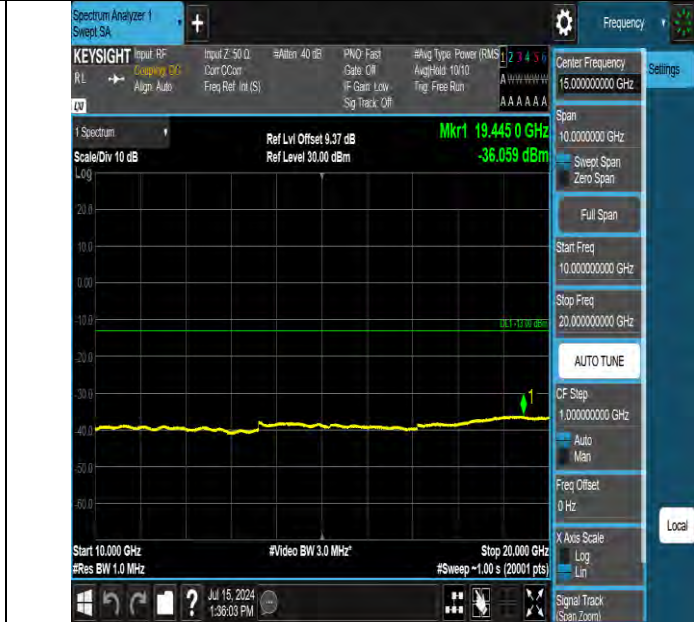

Band2 20MHz QPSK 18700 100RB#0 1000~10000 1000~10000

Band2 20MHz QPSK 18700 100RB#0 10000~20000 10000~20000

BV 7Layers Communications Technology (Shenzhen) Co., Ltd

Room B37, Warehouse A5, No.3 Chiwan 4th Road, Zhaoshang Street, Nanshan District Shenzhen, Guangdong, People's Republic of China