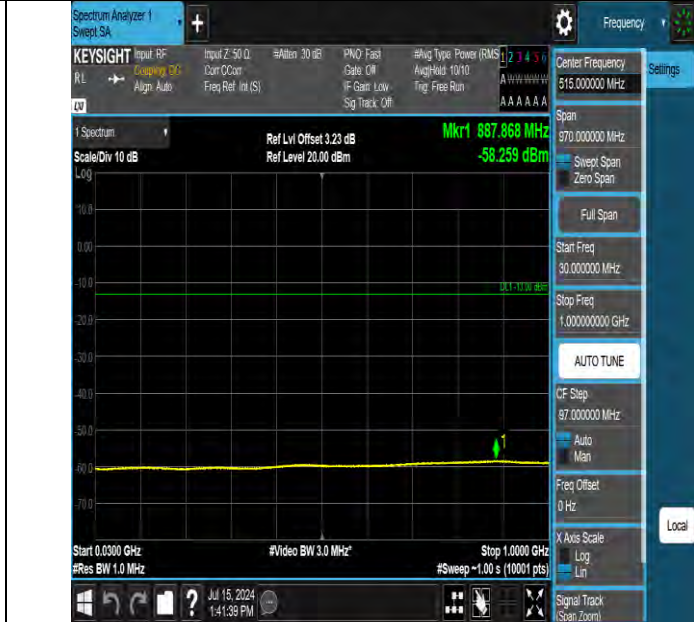

Band2 20MHz QPSK 19100 1RB#99 10000~20000 10000~20000

Band2 20MHz QPSK 19100 100RB#0 30~1000 30~1000

BV 7Layers Communications Technology (Shenzhen) Co., Ltd

Room B37, Warehouse A5, No.3 Chiwan 4th Road, Zhaoshang Street, Nanshan District Shenzhen, Guangdong, People's Republic of China