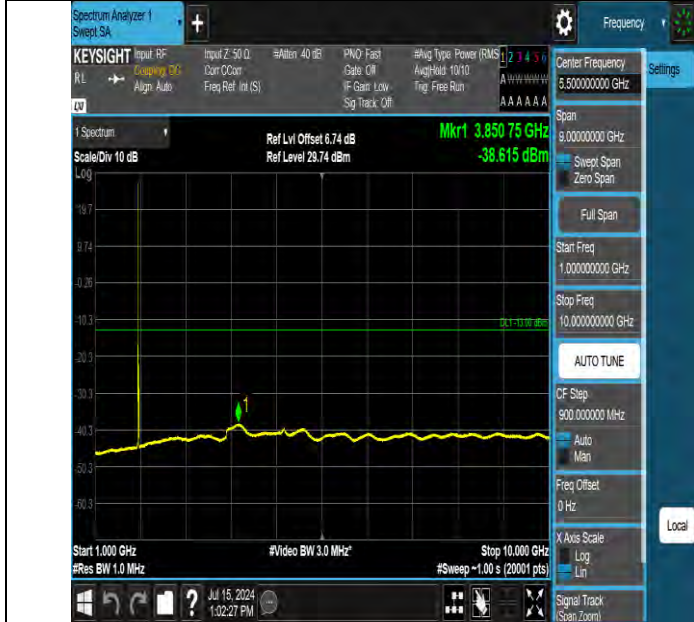

Band2 10MHz QPSK 18650 1RB#0 1000~10000 1000~10000

Band2 10MHz QPSK 18650 1RB#0 10000~20000 10000~20000

BV 7Layers Communications Technology (Shenzhen) Co., Ltd

Room B37, Warehouse A5, No.3 Chiwan 4th Road, Zhaoshang Street, Nanshan District Shenzhen, Guangdong, People's Republic of China