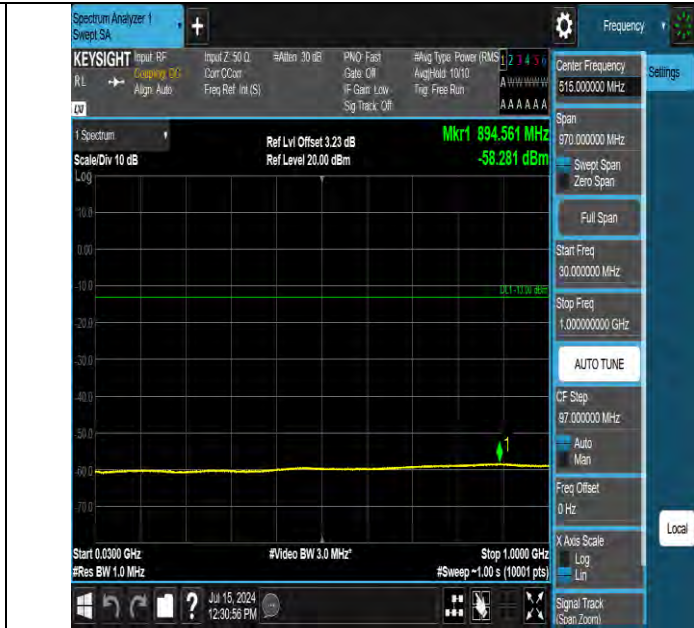

BUREAU VERITAS

Test Report No.: W7L-240618W001RF06

Band2 1.4MHz QPSK 19193 1RB#5 30~1000 30~1000