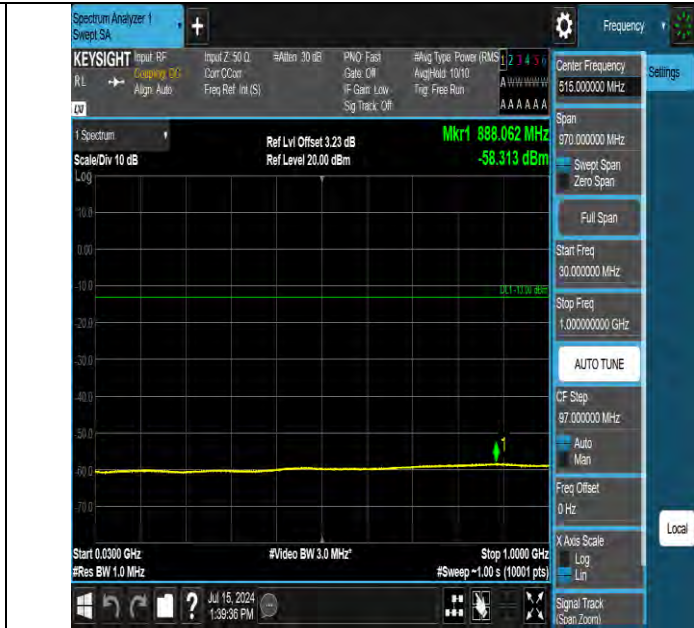

BUREAU VERITAS

Test Report No.: W7L-240618W001RF06

Band2 20MHz QPSK 19100 1RB#0 30~1000 30~1000