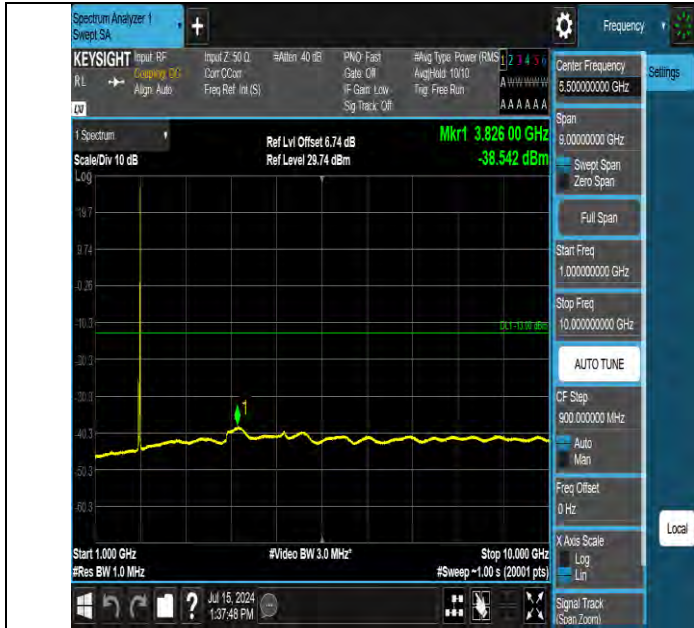

BUREAU VERITAS

Test Report No.: W7L-240618W001RF06

Band2 20MHz QPSK 18900 1RB#99 1000~10000 1000~10000