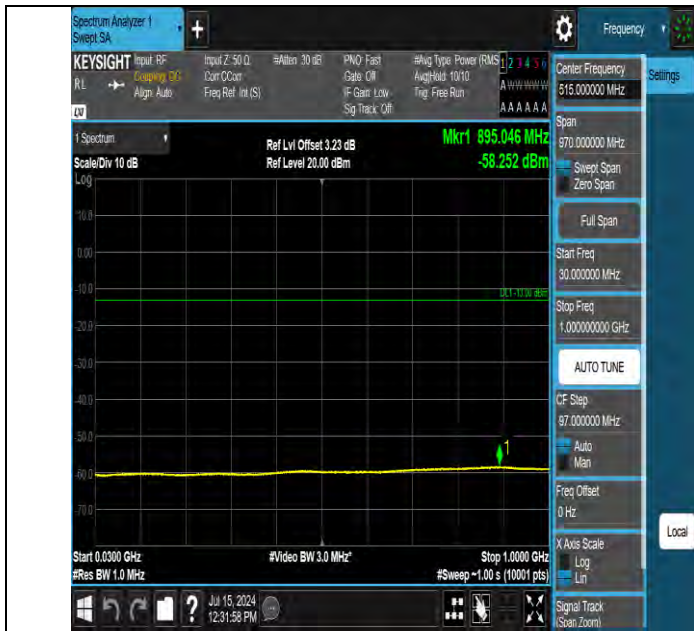

BUREAU VERITAS

Test Report No.: W7L-240618W001RF06

Band2 1.4MHz QPSK 19193 6RB#0 30~1000 30~1000