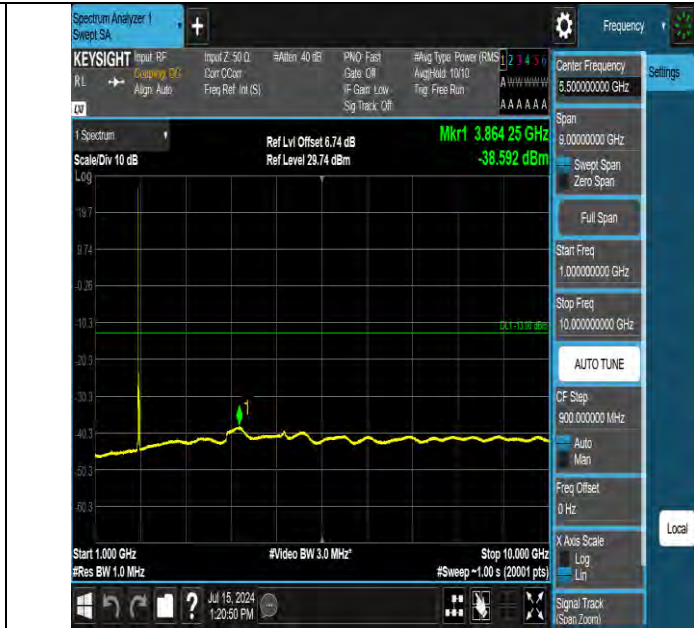

BUREAU VERITAS

Test Report No.: W7L-240618W001RF06

Band2 15MHz QPSK 18675 1RB#0 1000~10000 1000~10000