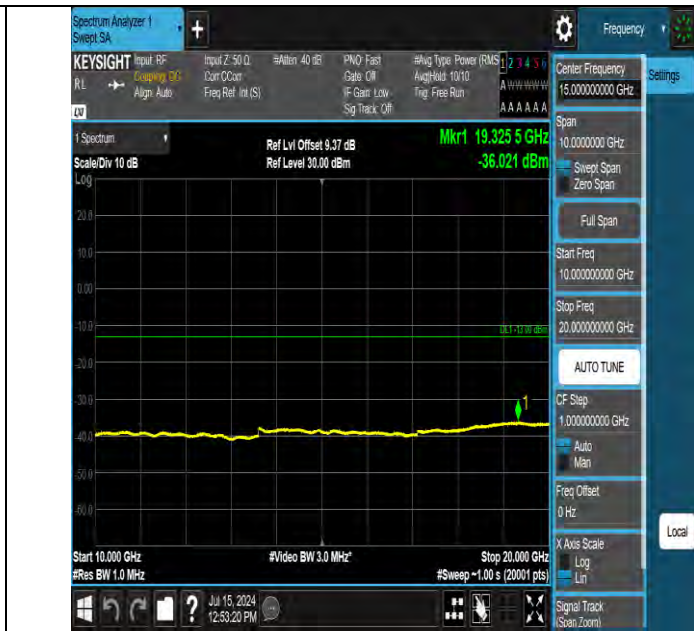

BUREAU VERITAS

Test Report No.: W7L-240618W001RF06

Band2 5MHz QPSK 18900 1RB#0 10000~20000 10000~20000