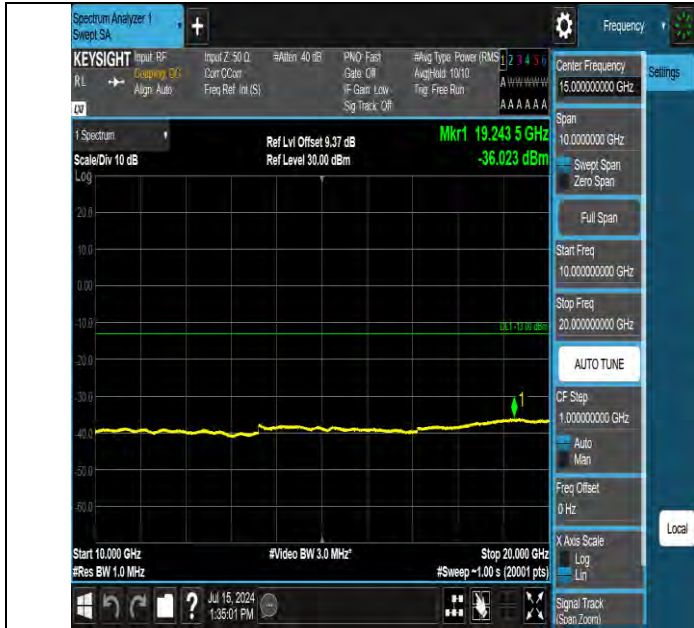

BUREAU VERITAS

Test Report No.: W7L-240618W001RF06

Band2 20MHz QPSK 18700 1RB#99 1000~2000 1000~2000