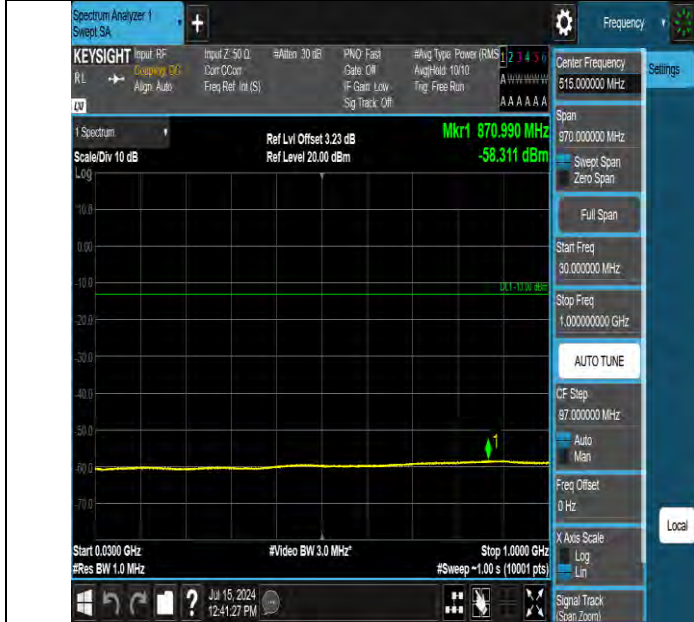

Band2 3MHz QPSK 18900 15RB#0 30~1000 30~1000

Band2 3MHz QPSK 18900 15RB#0 1000~10000 1000~10000

BV 7Layers Communications Technology (Shenzhen) Co., Ltd

Room B37, Warehouse A5, No.3 Chiwan 4th Road, Zhaoshang Street, Nanshan District Shenzhen, Guangdong, People's Republic of China