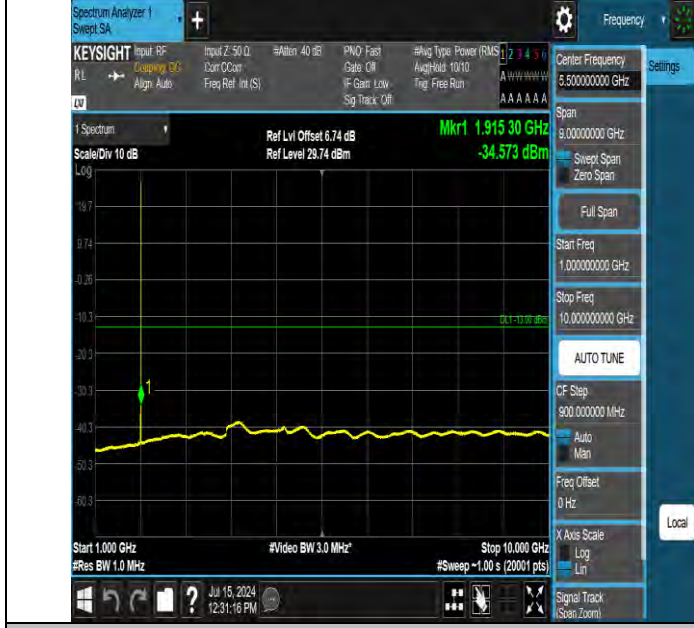

Band2 1.4MHz QPSK 19193 1RB#5 1000~10000 1000~10000

Band2 1.4MHz QPSK 19193 1RB#5 10000~20000 10000~20000

BV 7Layers Communications Technology (Shenzhen) Co., Ltd

Room B37, Warehouse A5, No.3 Chiwan 4th Road, Zhaoshang Street, Nanshan District Shenzhen, Guangdong, People's Republic of China