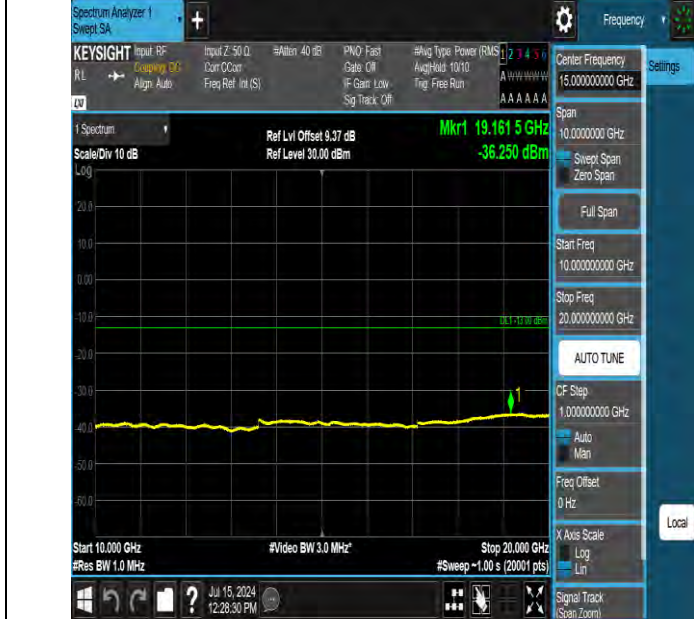

Band2 1.4MHz QPSK 18900 1RB#5 10000~20000 10000~20000

Band2 1.4MHz QPSK 18900 6RB#0 30~1000 30~1000

BV 7Layers Communications Technology (Shenzhen) Co., Ltd

Room B37, Warehouse A5, No.3 Chiwan 4th Road, Zhaoshang Street, Nanshan District Shenzhen, Guangdong, People's Republic of China