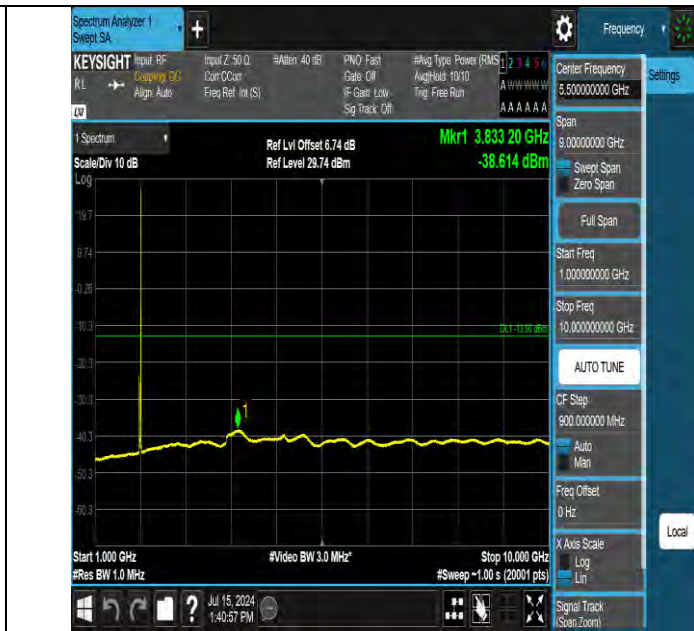

BUREAU VERITAS

Test Report No.: W7L-240618W001RF06

Band2 20MHz QPSK 19100 1RB#99 1000~10000 1000~10000