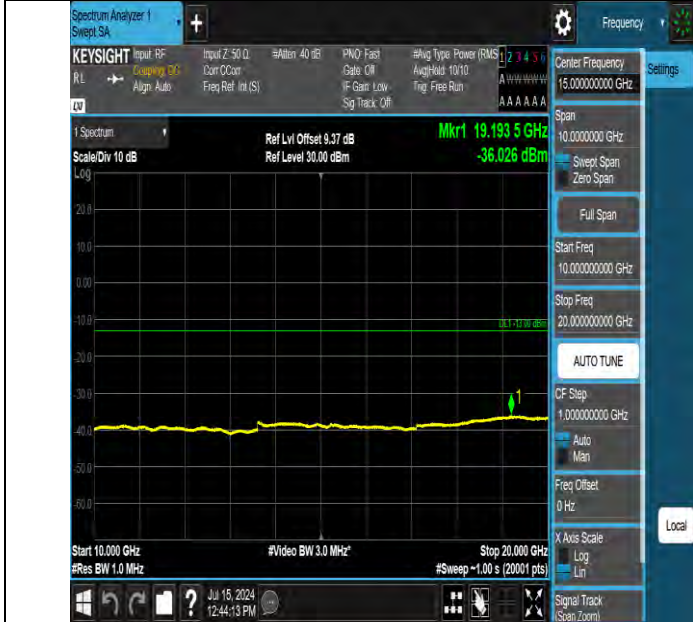

Band2 3MHz QPSK 19185 1RB#14 10000~20000 10000~20000

Band2 3MHz QPSK 19185 15RB#0 30~1000 30~1000

BV 7Layers Communications Technology (Shenzhen) Co., Ltd

Room B37, Warehouse A5, No.3 Chiwan 4th Road, Zhaoshang Street, Nanshan District Shenzhen, Guangdong, People's Republic of China