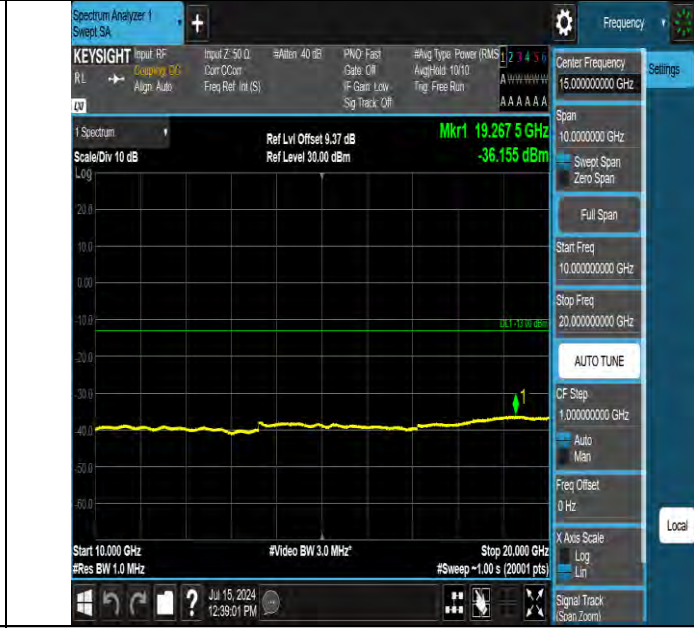

Band2 3MHz QPSK 18615 15RB#0 1000~10000 1000~10000

Band2 3MHz QPSK 18615 15RB#0 10000~20000 10000~20000

BV 7Layers Communications Technology (Shenzhen) Co., Ltd

Room B37, Warehouse A5, No.3 Chiwan 4th Road, Zhaoshang Street, Nanshan District Shenzhen, Guangdong, People's Republic of China