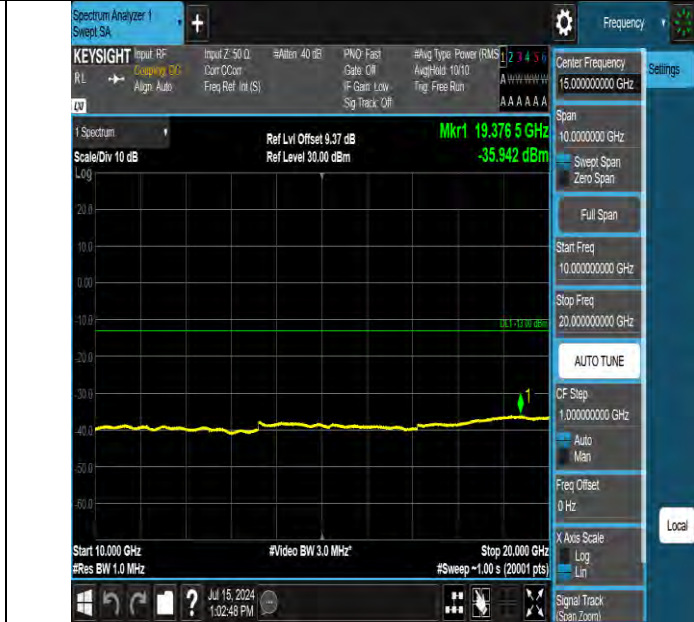

Band2 10MHz QPSK 18650 1RB#0 1000~10000 1000~10000

Band2 10MHz QPSK 18650 1RB#0 10000~20000 10000~20000

BV 7Layers Communications Technology (Shenzhen) Co., Ltd

Room B37, Warehouse A5, No.3 Chiwan 4th Road, Zhaoshang Street, Nanshan District Shenzhen, Guangdong, People's Republic of China