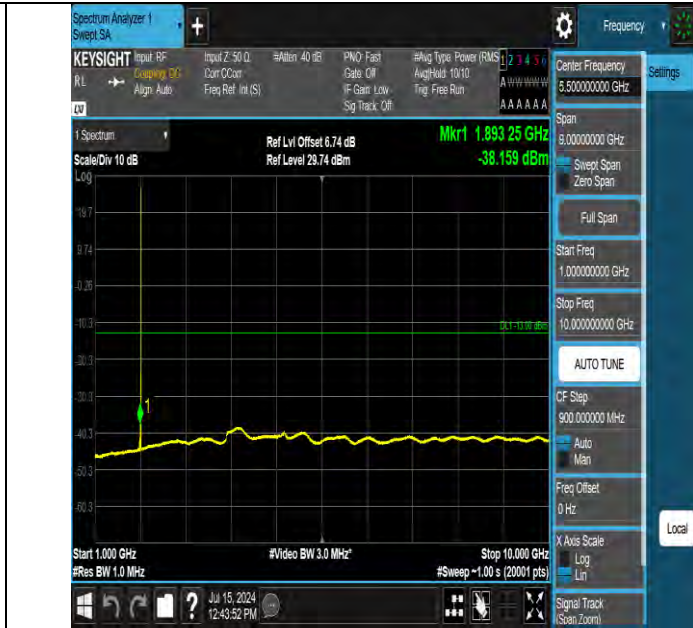

BUREAU VERITAS

Test Report No.: W7L-240618W001RF06

Band2 3MHz QPSK 19185 1RB#14 1000~10000 1000~10000