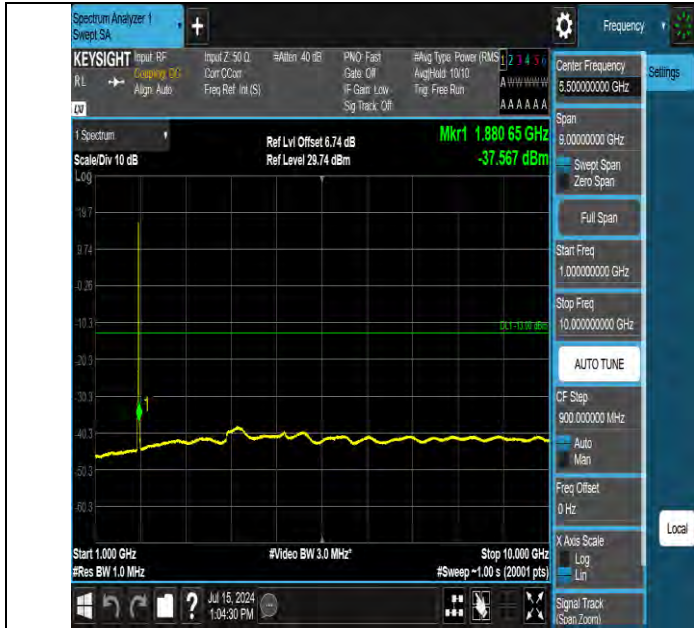

BUREAU VERITAS

Test Report No.: W7L-240618W001RF06

Band2 10MHz QPSK 18650 50RB#0 1000~10000 1000~10000