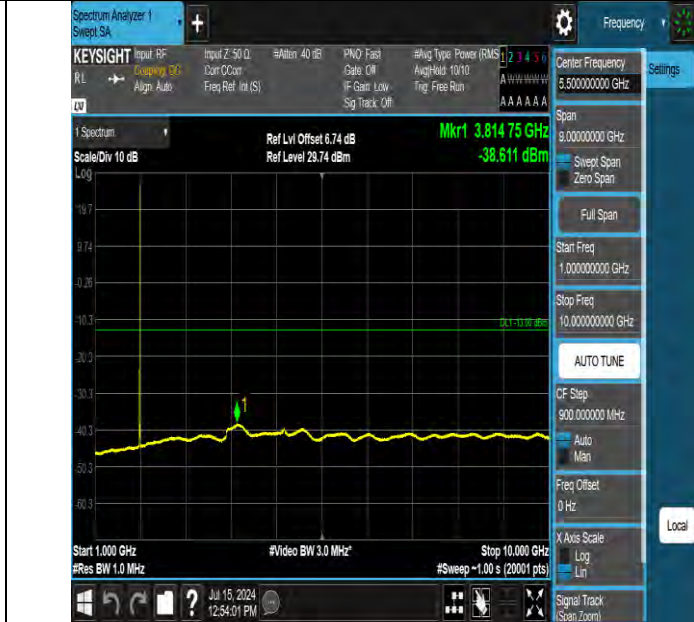

Band2 5MHz QPSK 18900 1RB#24 30~1000 30~1000

Band2 5MHz QPSK 18900 1RB#24 1000~10000 1000~10000

BV 7Layers Communications Technology (Shenzhen) Co., Ltd

Room B37, Warehouse A5, No.3 Chiwan 4th Road, Zhaoshang Street, Nanshan District Shenzhen, Guangdong, People's Republic of China