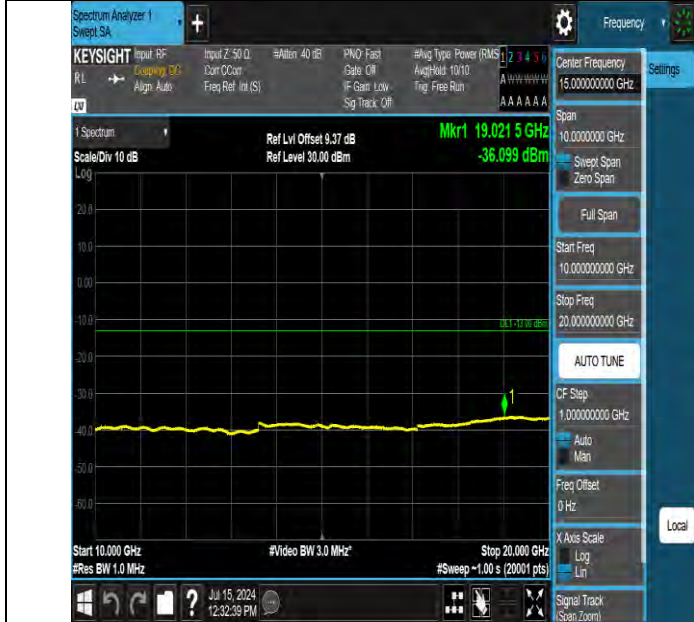

Band2 1.4MHz QPSK 19193 6RB#0 10000~20000 10000~20000

Band2 3MHz QPSK 18615 1RB#0 30~1000 30~1000

BV 7Layers Communications Technology (Shenzhen) Co., Ltd

Room B37, Warehouse A5, No.3 Chiwan 4th Road, Zhaoshang Street, Nanshan District Shenzhen, Guangdong, People's Republic of China