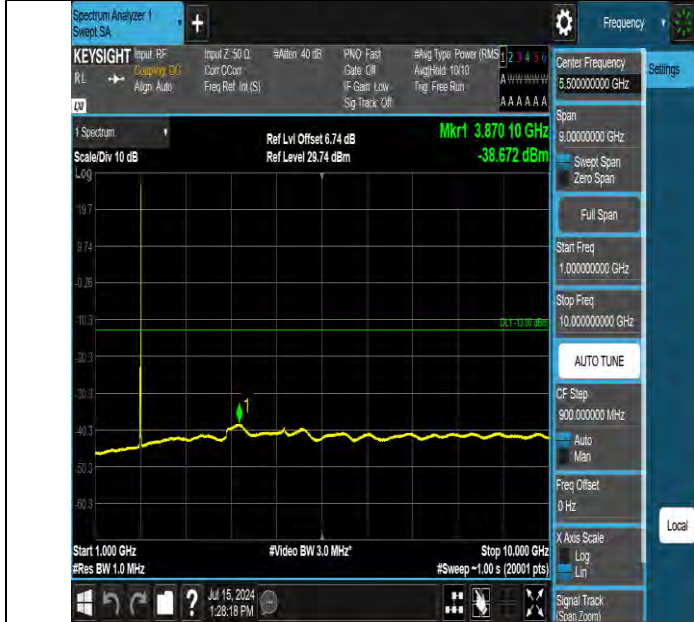

Band2 15MHz QPSK 19125 1RB#74 1000~10000 1000~10000

Band2 15MHz QPSK 19125 1RB#74 10000~20000 10000~20000

BV 7Layers Communications Technology (Shenzhen) Co., Ltd

Room B37, Warehouse A5, No.3 Chiwan 4th Road, Zhaoshang Street, Nanshan District Shenzhen, Guangdong, People's Republic of China