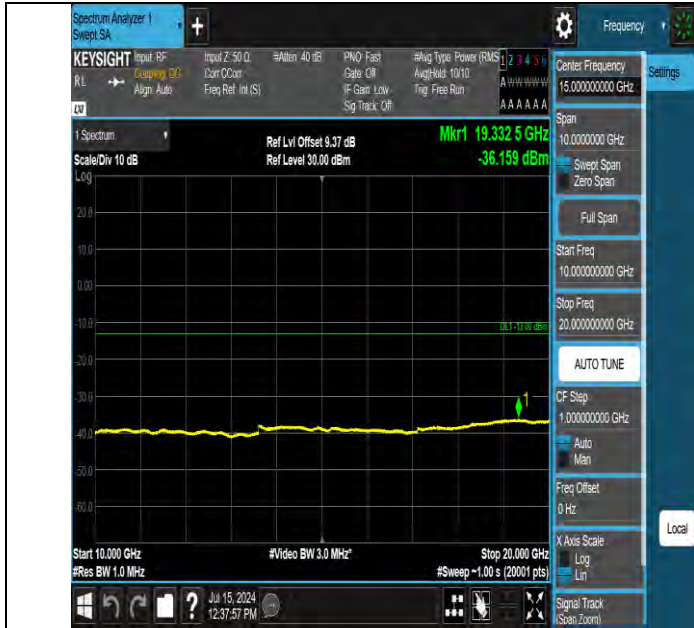

BUREAU VERITAS

Test Report No.: W7L-240618W001RF06

Band2 3MHz QPSK 18615 1RB#14 10000~20000 10000~20000