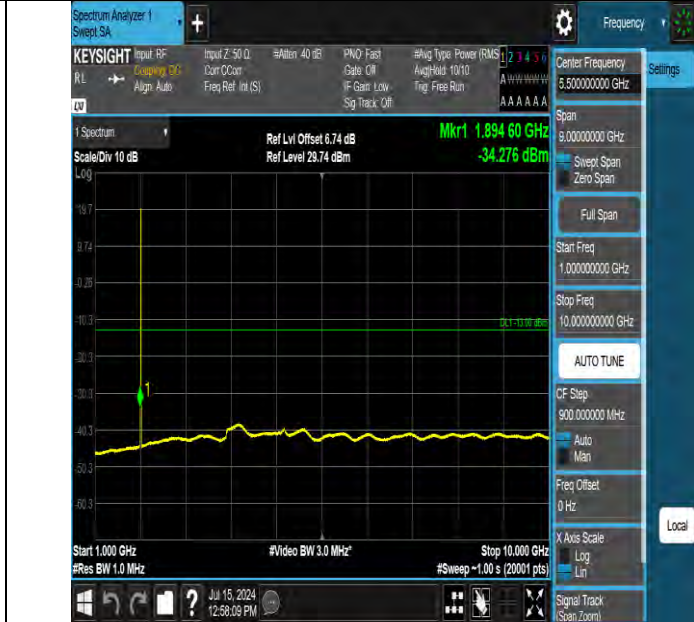

Band2 5MHz QPSK 19175 25RB#0 30~1000 30~1000

Band2 5MHz QPSK 19175 25RB#0 1000~10000 1000~10000

BV 7Layers Communications Technology (Shenzhen) Co., Ltd

Room B37, Warehouse A5, No.3 Chiwan 4th Road, Zhaoshang Street, Nanshan District Shenzhen, Guangdong, People's Republic of China