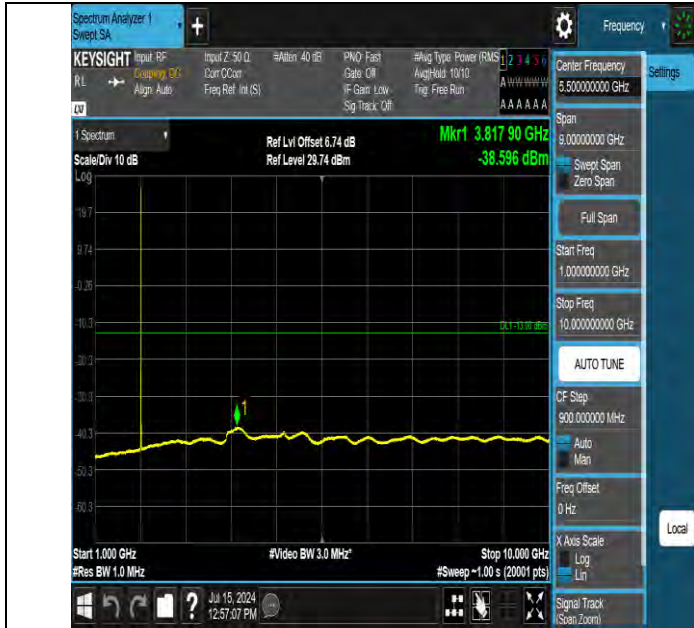

BUREAU VERITAS

Test Report No.: W7L-240618W001RF06

Band2 5MHz QPSK 19175 1RB#24 1000~10000 1000~10000