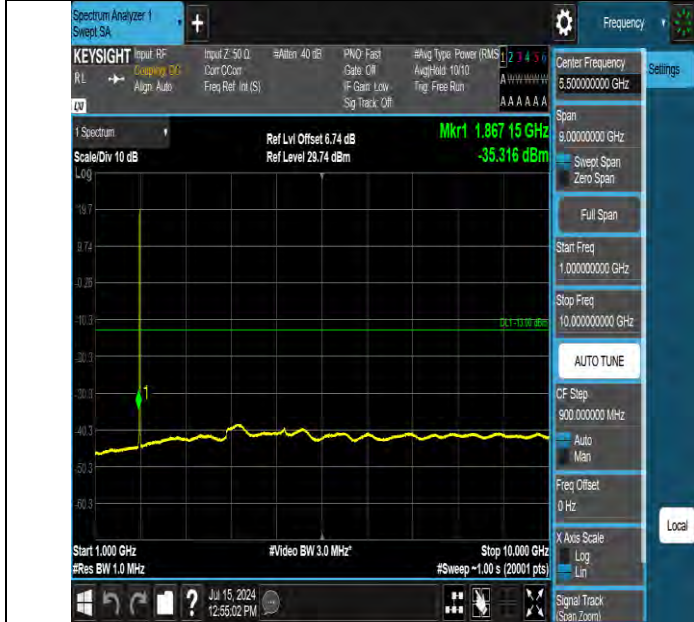

Band2 5MHz QPSK 18900 25RB#0 1000~10000 1000~10000

Band2 5MHz QPSK 18900 25RB#0 10000~20000 10000~20000

BV 7Layers Communications Technology (Shenzhen) Co., Ltd

Room B37, Warehouse A5, No.3 Chiwan 4th Road, Zhaoshang Street, Nanshan District Shenzhen, Guangdong, People's Republic of China