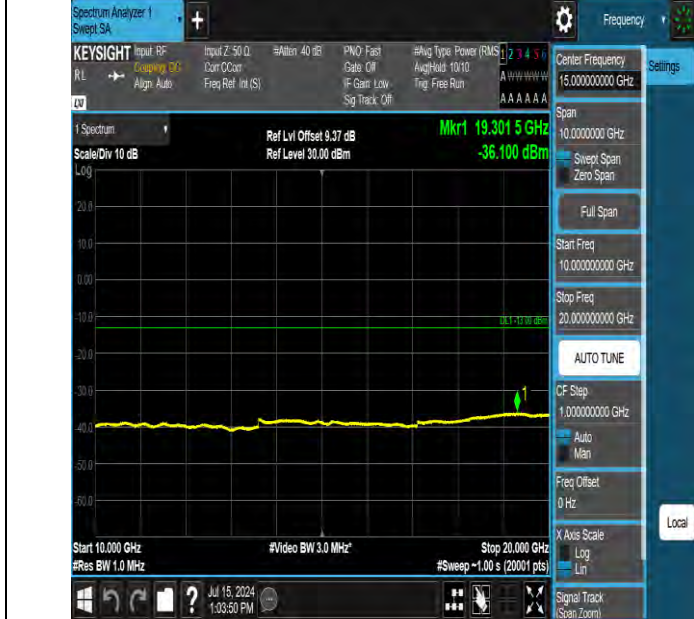

Band2 10MHz QPSK 18650 1RB#49 10000~20000 10000~20000

Band2 10MHz QPSK 18650 50RB#0 30~1000 30~1000

BV 7Layers Communications Technology (Shenzhen) Co., Ltd

Room B37, Warehouse A5, No.3 Chiwan 4th Road, Zhaoshang Street, Nanshan District Shenzhen, Guangdong, People's Republic of China