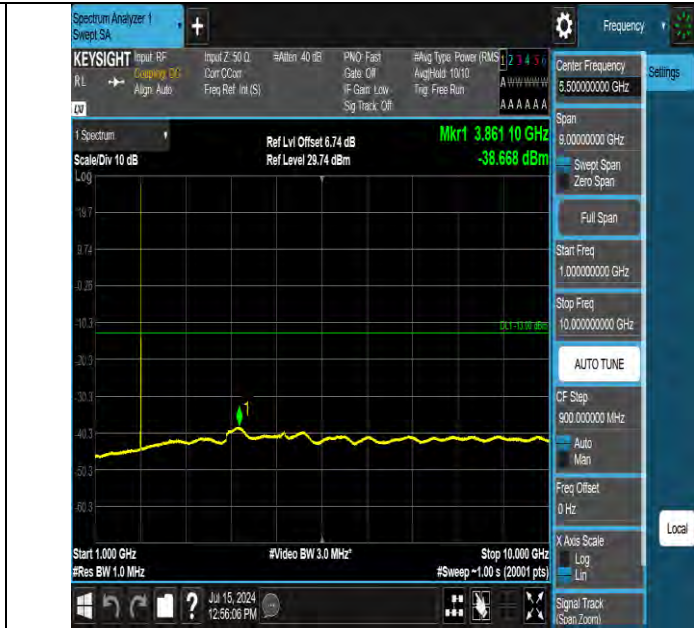

BUREAU VERITAS

Test Report No.: W7L-240618W001RF06

Band2 5MHz QPSK 19175 1RB#0 1000~10000 1000~10000