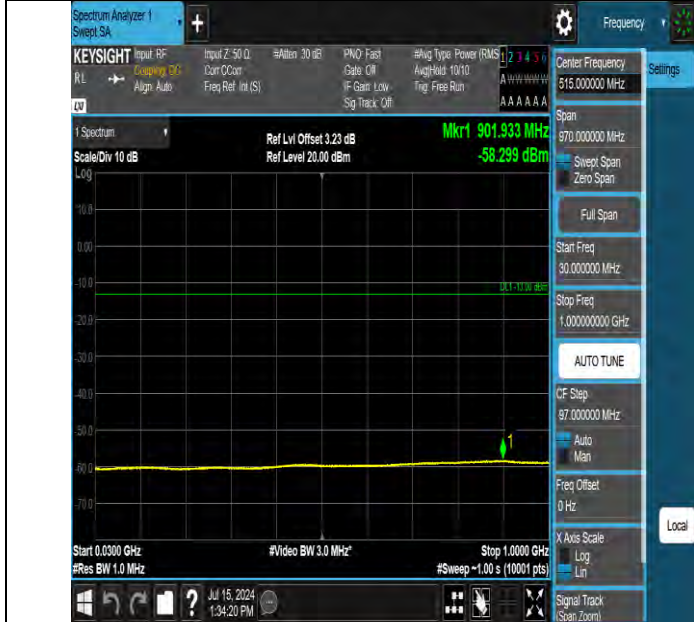

Band2 20MHz QPSK 18700 1RB#99 30~1000 30~1000

BV 7Layers Communications Technology (Shenzhen) Co., Ltd

Room B37, Warehouse A5, No.3 Chiwan 4th Road, Zhaoshang Street, Nanshan District Shenzhen, Guangdong, People's Republic of China

Tel: +86 755 8869 6566
Fax: +86 755 8869 6577
Email: customerservice.sw@bureauveritas.com