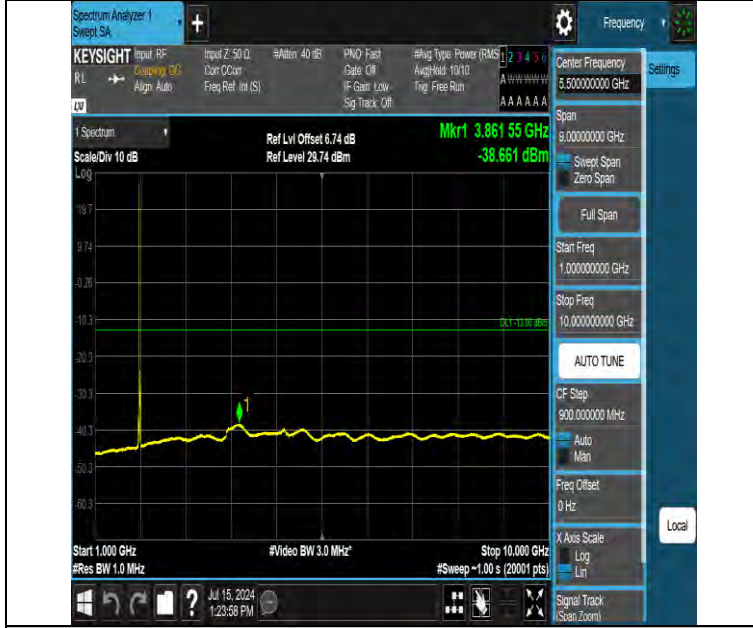

Band2 15MHz QPSK 18900 1RB#0 1000~10000 1000~10000

Band2 15MHz QPSK 18900 1RB#0 10000~20000 10000~20000

BV 7Layers Communications Technology (Shenzhen) Co., Ltd

Room B37, Warehouse A5, No.3 Chiwan 4th Road, Zhaoshang Street, Nanshan District Shenzhen, Guangdong, People's Republic of China