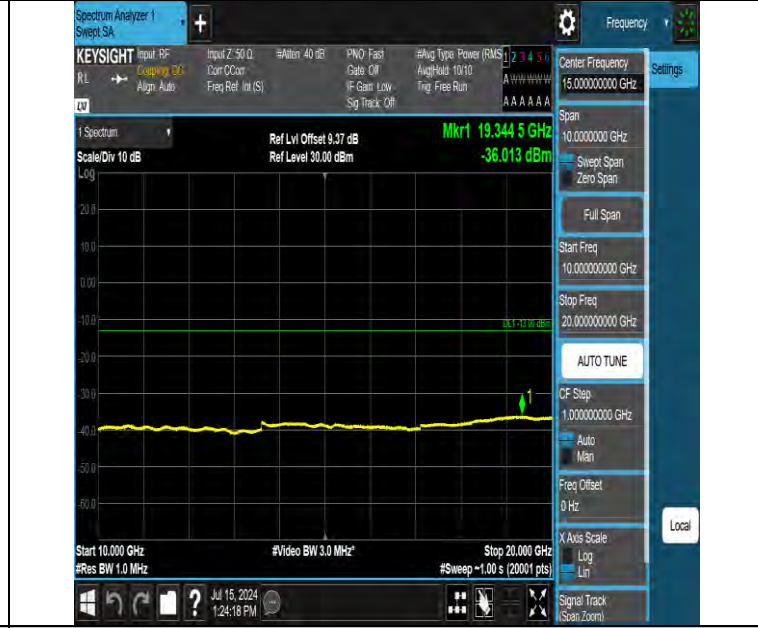

Band2 15MHz QPSK 18900 1RB#0 1000~10000 1000~10000

Band2 15MHz QPSK 18900 1RB#0 10000~20000 10000~20000

BV 7Layers Communications Technology (Shenzhen) Co., Ltd

Room B37, Warehouse A5, No.3 Chiwan 4th Road, Zhaoshang Street, Nanshan District Shenzhen, Guangdong, People's Republic of China