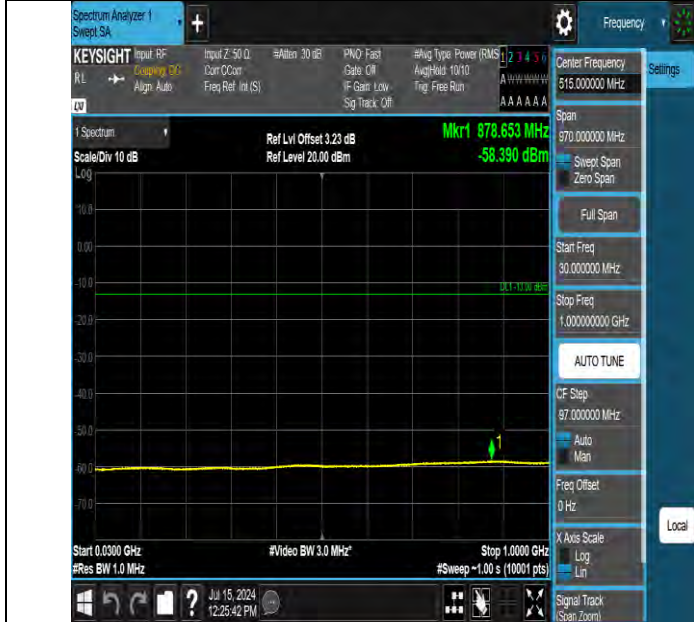

Band2 1.4MHz QPSK 18607 6RB#0 30~1000 30~1000

BV 7Layers Communications Technology (Shenzhen) Co., Ltd

Room B37, Warehouse A5, No.3 Chiwan 4th Road, Zhaoshang Street, Nanshan District Shenzhen, Guangdong, People's Republic of China

Tel: +86 755 8869 6566
Fax: +86 755 8869 6577
Email: customerservice.sw@bureauveritas.com