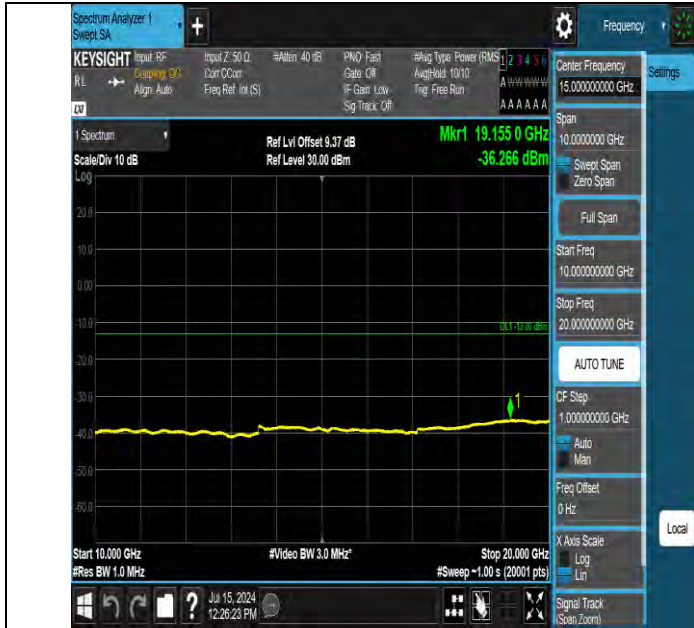

BUREAU VERITAS

Test Report No.: W7L-240618W001RF06

Band2 1.4MHz QPSK 18607 6RB#0 1000~2000 1000~2000