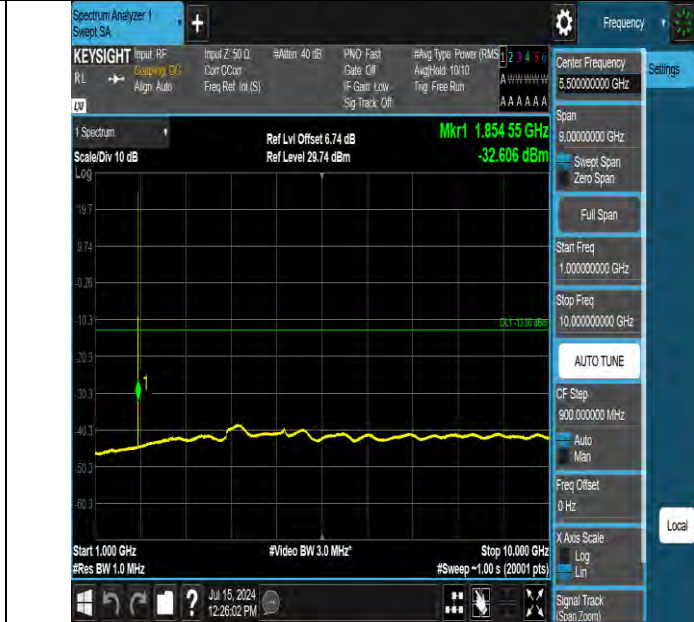

Band2 1.4MHz QPSK 18607 6RB#0 30~1000 30~1000

Band2 1.4MHz QPSK 18607 6RB#0 1000~10000 1000~10000

BV 7Layers Communications Technology (Shenzhen) Co., Ltd

Room B37, Warehouse A5, No.3 Chiwan 4th Road, Zhaoshang Street, Nanshan District Shenzhen, Guangdong, People's Republic of China