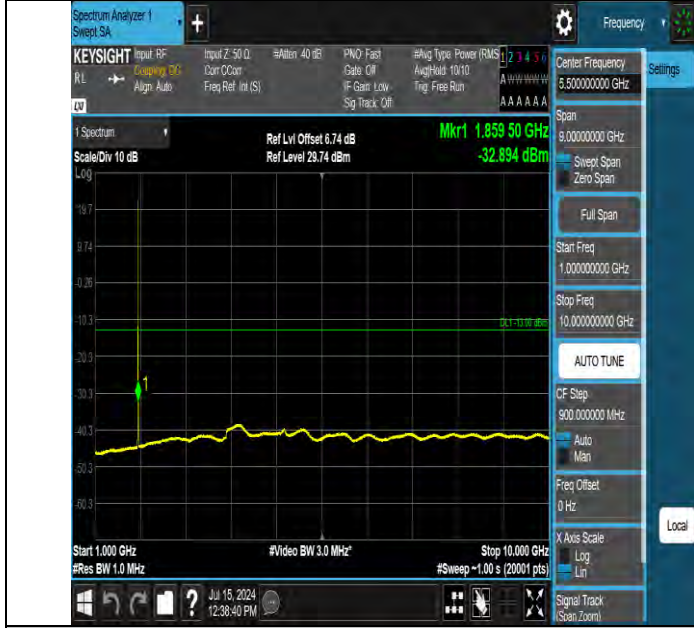

Band2 3MHz QPSK 18615 15RB#0 1000~10000 1000~10000

Band2 3MHz QPSK 18615 15RB#0 10000~20000 10000~20000

BV 7Layers Communications Technology (Shenzhen) Co., Ltd

Room B37, Warehouse A5, No.3 Chiwan 4th Road, Zhaoshang Street, Nanshan District Shenzhen, Guangdong, People's Republic of China