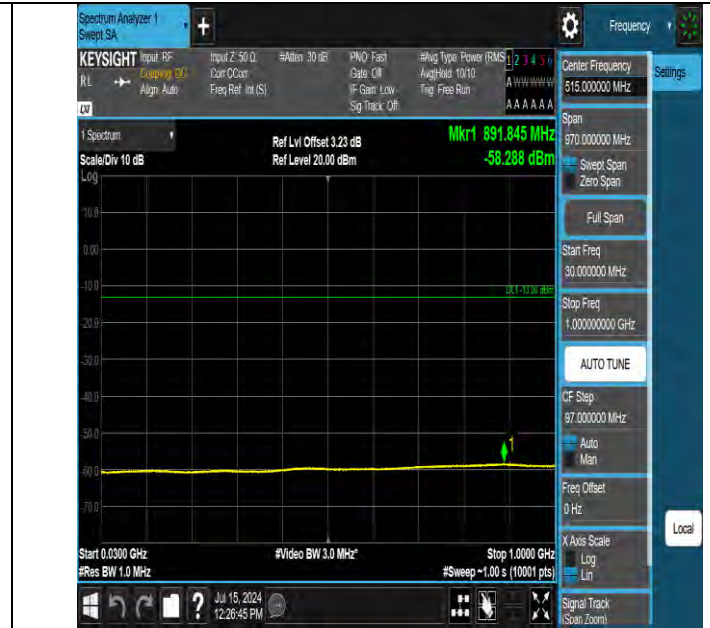

BUREAU VERITAS

Test Report No.: W7L-240618W001RF06

Band2 1.4MHz QPSK 18900 1RB#0 30~1000 30~1000