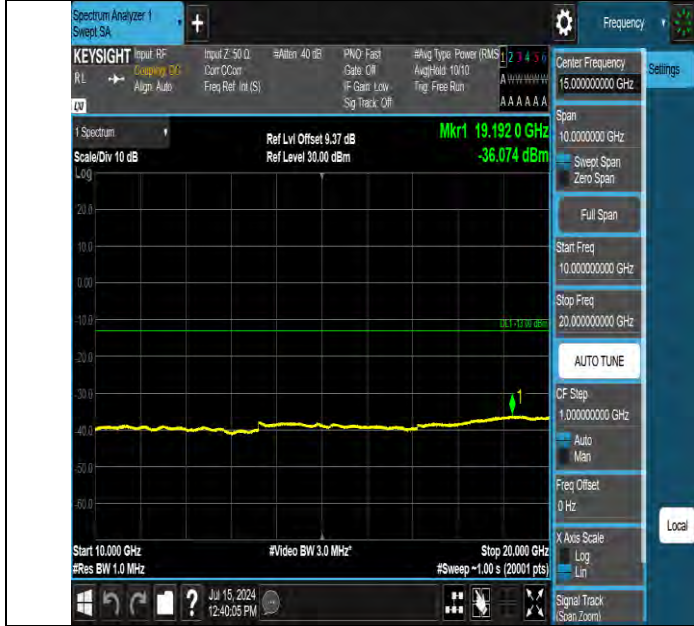

Band2 3MHz QPSK 18900 1RB#0 10000~20000 10000~20000

Band2 3MHz QPSK 18900 1RB#14 30~1000 30~1000

BV 7Layers Communications Technology (Shenzhen) Co., Ltd

Room B37, Warehouse A5, No.3 Chiwan 4th Road, Zhaoshang Street, Nanshan District Shenzhen, Guangdong, People's Republic of China