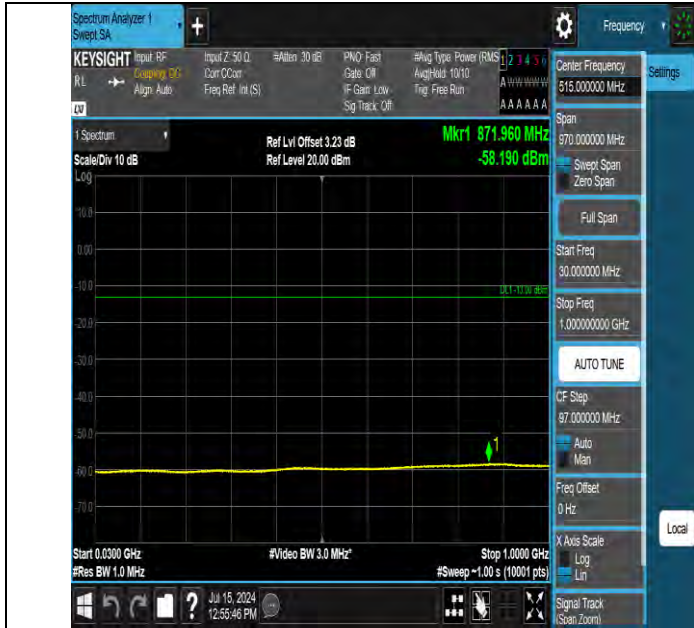

BUREAU VERITAS

Test Report No.: W7L-240618W001RF06

Band2 5MHz QPSK 19175 1RB#0 30~1000 30~1000