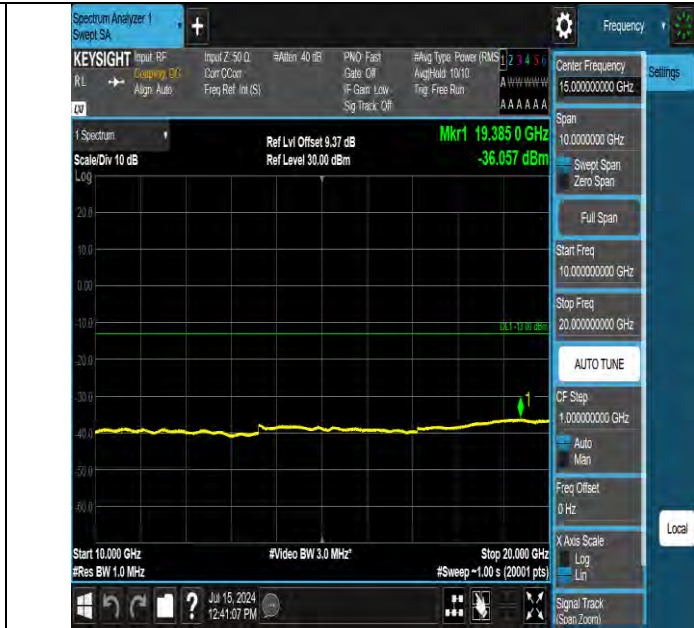

BUREAU VERITAS

Test Report No.: W7L-240618W001RF06

Band2 3MHz QPSK 18900 1RB#14 10000~20000 10000~20000