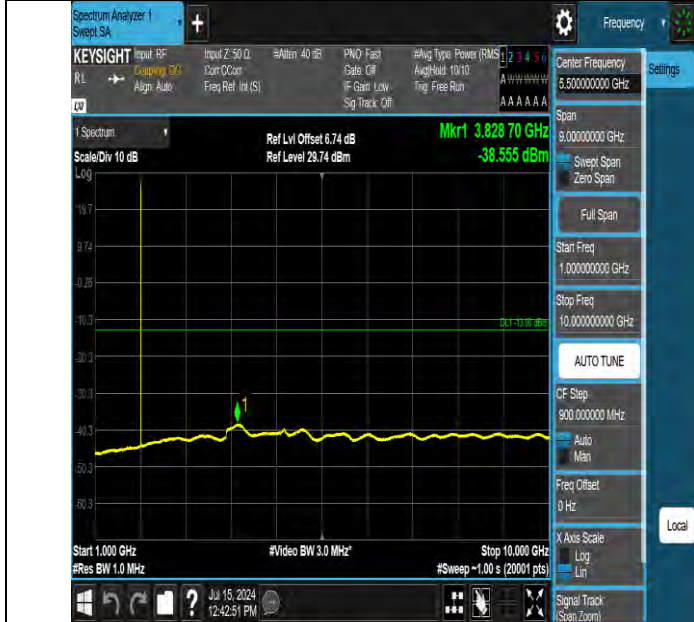

Band2 3MHz QPSK 19185 1RB#0 1000~10000 1000~10000

Band2 3MHz QPSK 19185 1RB#0 10000~20000 10000~20000

BV 7Layers Communications Technology (Shenzhen) Co., Ltd

Room B37, Warehouse A5, No.3 Chiwan 4th Road, Zhaoshang Street, Nanshan District Shenzhen, Guangdong, People's Republic of China