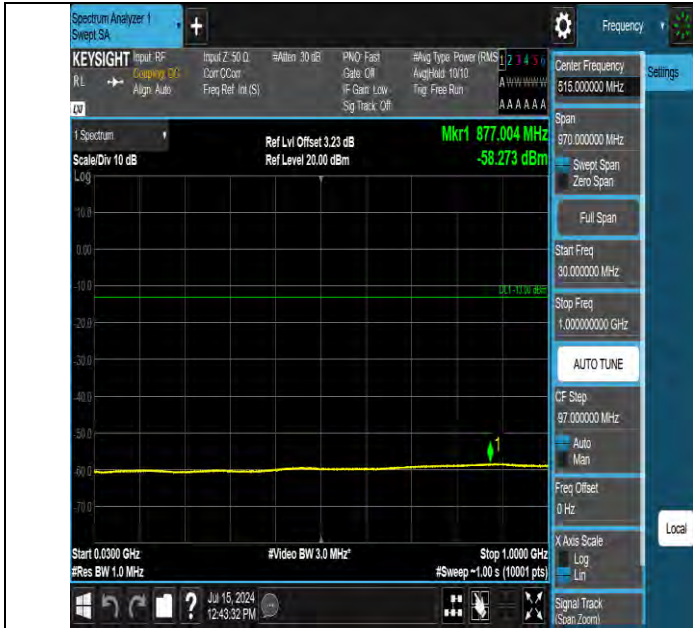

BUREAU VERITAS

Test Report No.: W7L-240618W001RF06

Band2 3MHz QPSK 19185 1RB#14 30~1000 30~1000