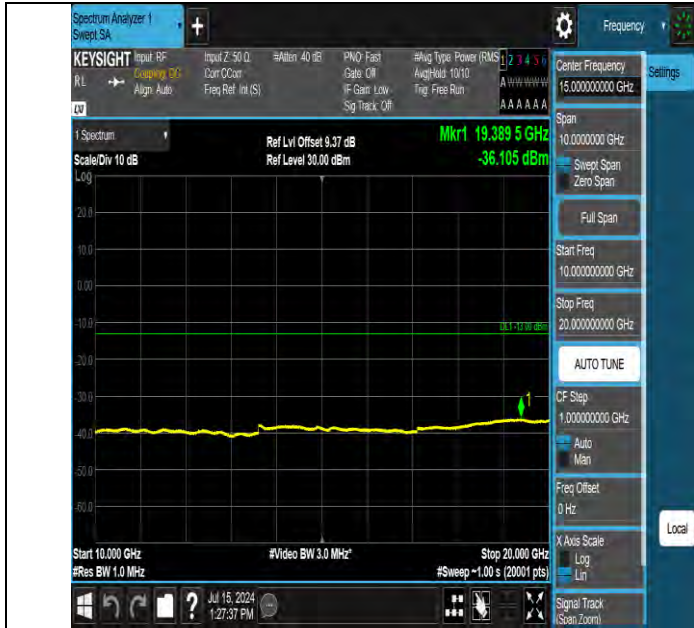

BUREAU VERITAS

Test Report No.: W7L-240618W001RF06

Band2 15MHz QPSK 19125 1RB#0 10000~20000 10000~20000