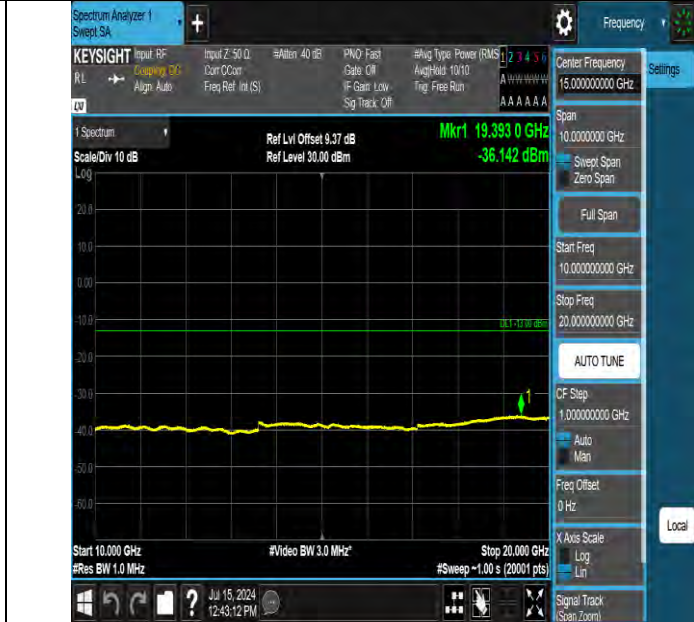

Band2 3MHz QPSK 19185 1RB#0 1000~10000 1000~10000

Band2 3MHz QPSK 19185 1RB#0 10000~20000 10000~20000

BV 7Layers Communications Technology (Shenzhen) Co., Ltd

Room B37, Warehouse A5, No.3 Chiwan 4th Road, Zhaoshang Street, Nanshan District Shenzhen, Guangdong, People's Republic of China