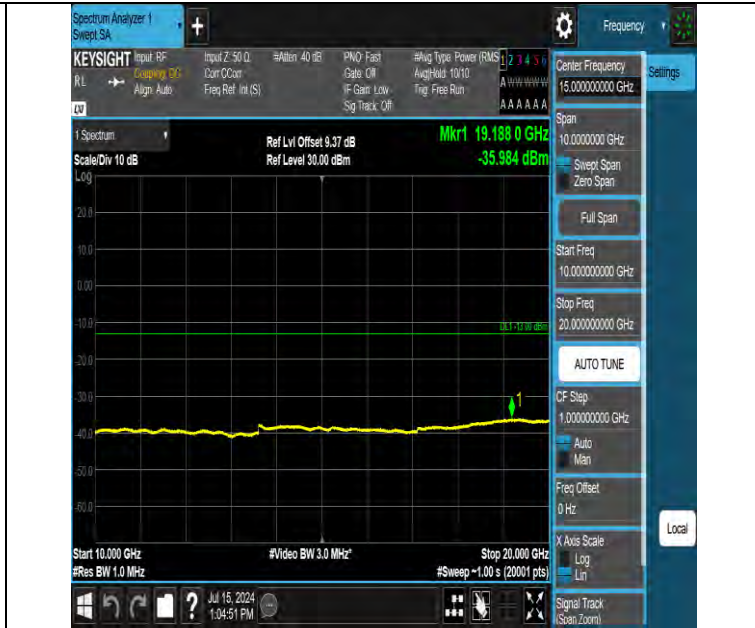

BUREAU VERITAS

Test Report No.: W7L-240618W001RF06

Band2 10MHz QPSK 18650 50RB#0 10000~20000 10000~20000