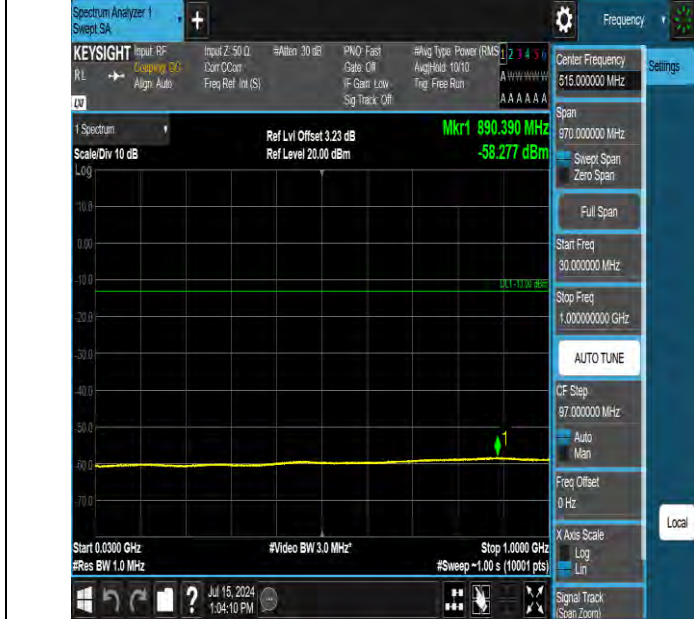

Band2 10MHz QPSK 18650 1RB#49 10000~20000 10000~20000

Band2 10MHz QPSK 18650 50RB#0 30~1000 30~1000

BV 7Layers Communications Technology (Shenzhen) Co., Ltd

Room B37, Warehouse A5, No.3 Chiwan 4th Road, Zhaoshang Street, Nanshan District Shenzhen, Guangdong, People's Republic of China