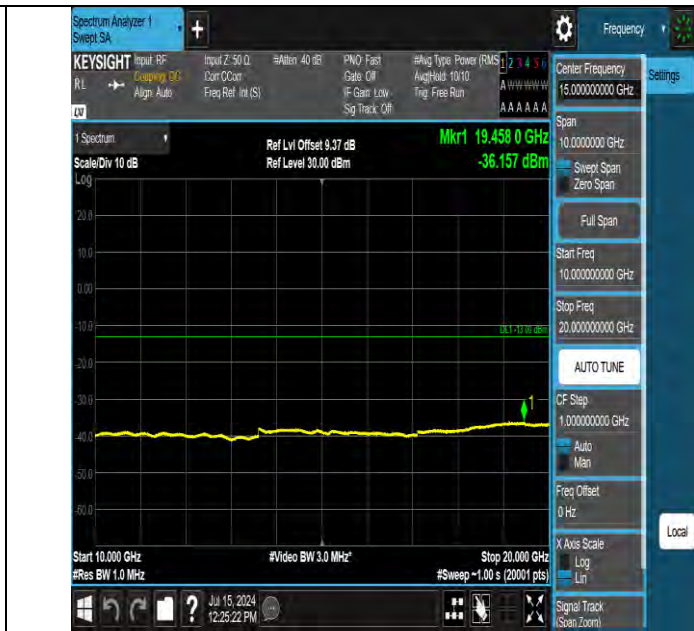

BUREAU VERITAS

Test Report No.: W7L-240618W001RF06

Band2 1.4MHz QPSK 18607 1RB#5 10000~20000 10000~20000