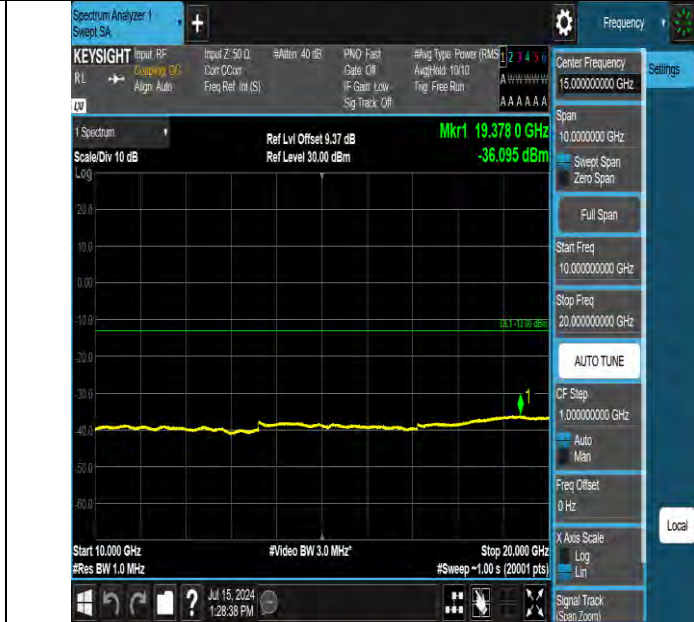

Band2 15MHz QPSK 19125 1RB#74 1000~10000 1000~10000

Band2 15MHz QPSK 19125 1RB#74 10000~20000 10000~20000

BV 7Layers Communications Technology (Shenzhen) Co., Ltd

Room B37, Warehouse A5, No.3 Chiwan 4th Road, Zhaoshang Street, Nanshan District Shenzhen, Guangdong, People's Republic of China