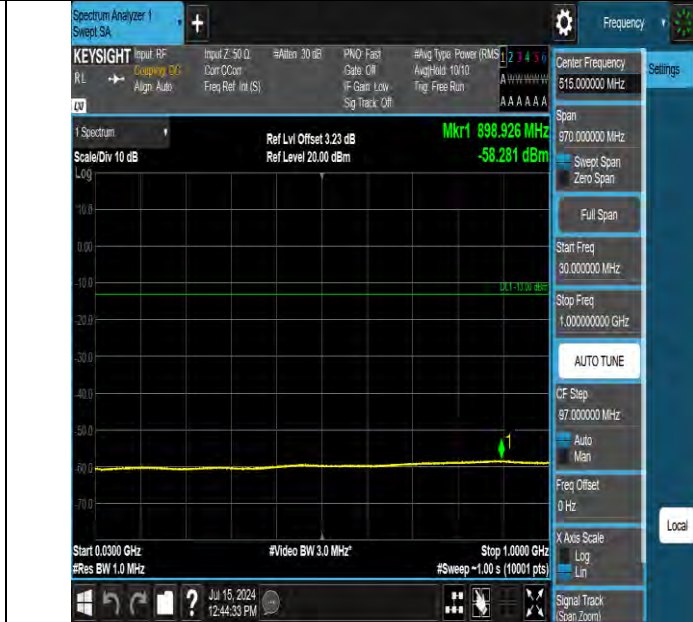

Band2 3MHz QPSK 19185 1RB#14 10000~20000 10000~20000

Band2 3MHz QPSK 19185 15RB#0 30~1000 30~1000

BV 7Layers Communications Technology (Shenzhen) Co., Ltd

Room B37, Warehouse A5, No.3 Chiwan 4th Road, Zhaoshang Street, Nanshan District Shenzhen, Guangdong, People's Republic of China