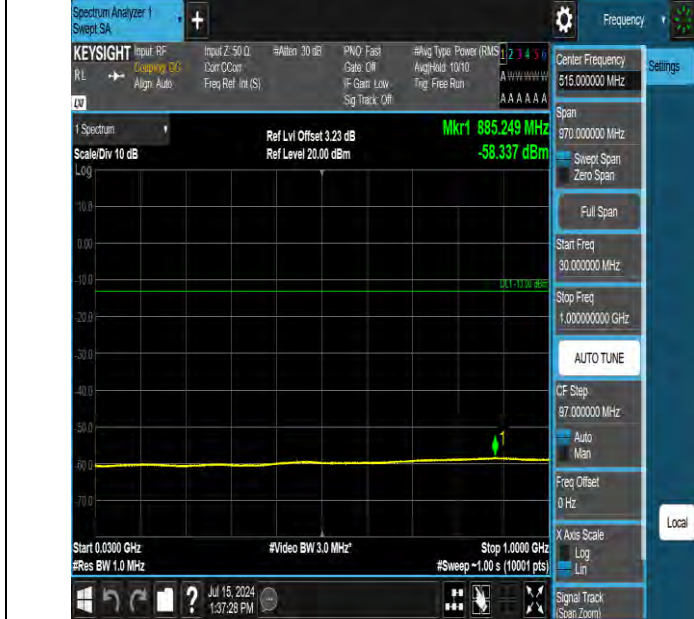

Band2 20MHz QPSK 18900 1RB#99 30~1000 30~1000

BV 7Layers Communications Technology (Shenzhen) Co., Ltd

Room B37, Warehouse A5, No.3 Chiwan 4th Road, Zhaoshang Street, Nanshan District Shenzhen, Guangdong, People's Republic of China

Tel: +86 755 8869 6566
Fax: +86 755 8869 6577

Email: customerservice.sw@bureauveritas.com