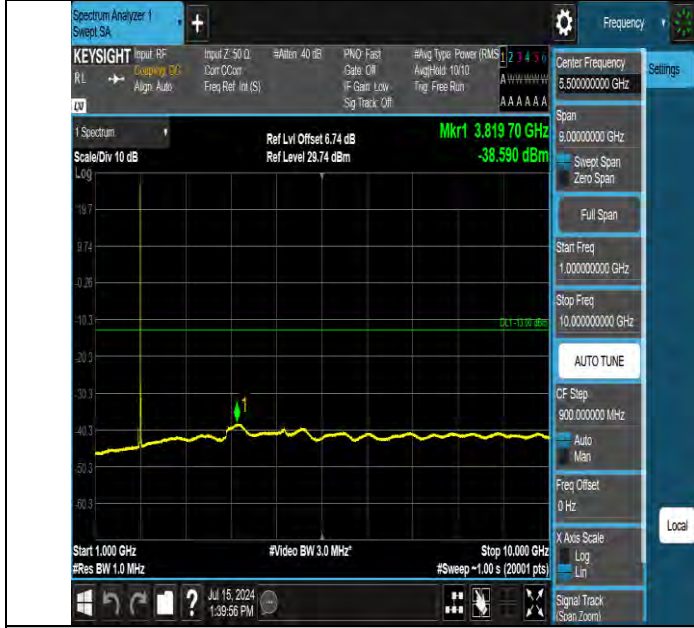

Band2 20MHz QPSK 19100 1RB#0 1000~10000 1000~10000

BV 7Layers Communications Technology (Shenzhen) Co., Ltd

Room B37, Warehouse A5, No.3 Chiwan 4th Road, Zhaoshang Street, Nanshan District Shenzhen, Guangdong, People's Republic of China

Tel: +86 755 8869 6566
Fax: +86 755 8869 6577

Email: customerservice.sw@bureauveritas.com