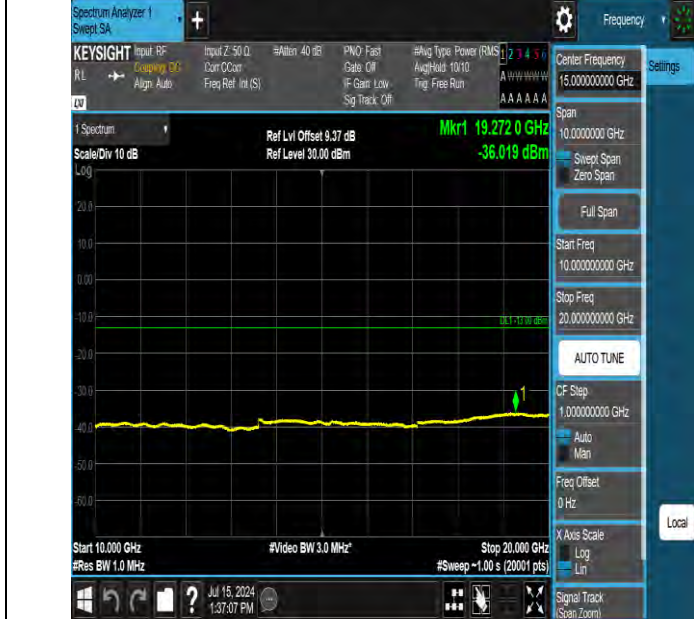

Band2 20MHz QPSK 18900 1RB#0 10000~20000 10000~20000

BV 7Layers Communications Technology (Shenzhen) Co., Ltd

Room B37, Warehouse A5, No.3 Chiwan 4th Road, Zhaoshang Street, Nanshan District Shenzhen, Guangdong, People's Republic of China

Tel: +86 755 8869 6566
Fax: +86 755 8869 6577

Email: customerservice.sw@bureauveritas.com