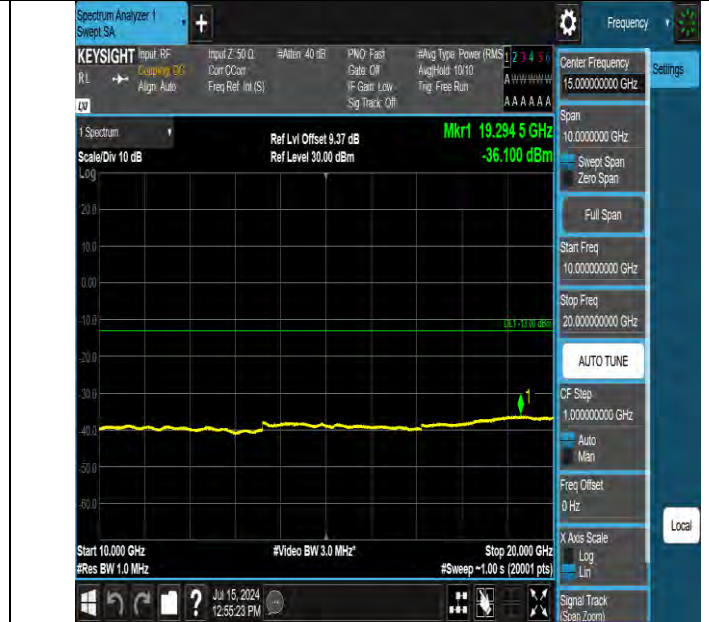

Band2 5MHz QPSK 18900 25RB#0 1000~10000 1000~10000

Band2 5MHz QPSK 18900 25RB#0 10000~20000 10000~20000

BV 7Layers Communications Technology (Shenzhen) Co., Ltd

Room B37, Warehouse A5, No.3 Chiwan 4th Road, Zhaoshang Street, Nanshan District Shenzhen, Guangdong, People's Republic of China