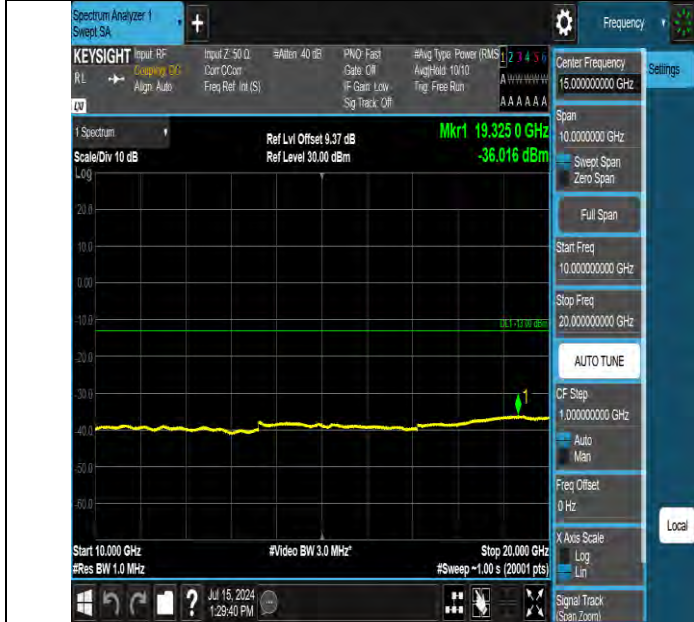

Band2 15MHz QPSK 19125 75RB#0 10000~20000 10000~20000

Band2 20MHz QPSK 18700 1RB#0 30~1000 30~1000

BV 7Layers Communications Technology (Shenzhen) Co., Ltd

Room B37, Warehouse A5, No.3 Chiwan 4th Road, Zhaoshang Street, Nanshan District Shenzhen, Guangdong, People's Republic of China