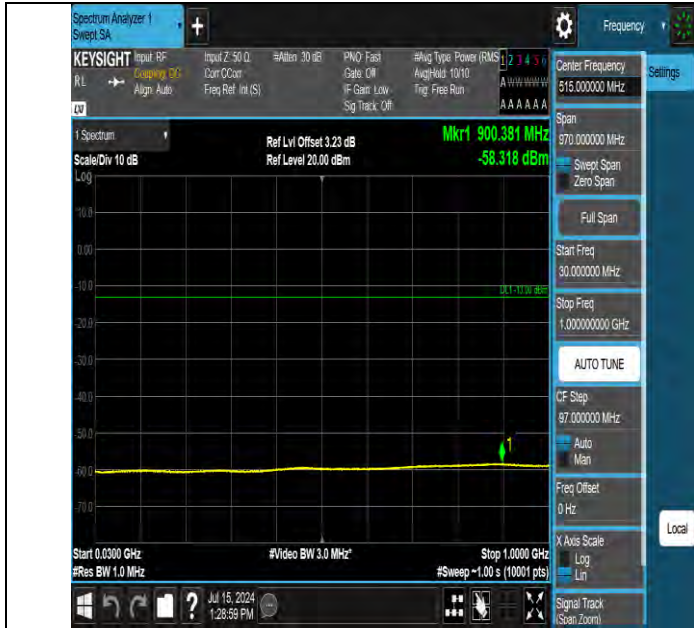

BUREAU VERITAS

Test Report No.: W7L-240618W001RF06

Band2 15MHz QPSK 19125 75RB#0 30~1000 30~1000