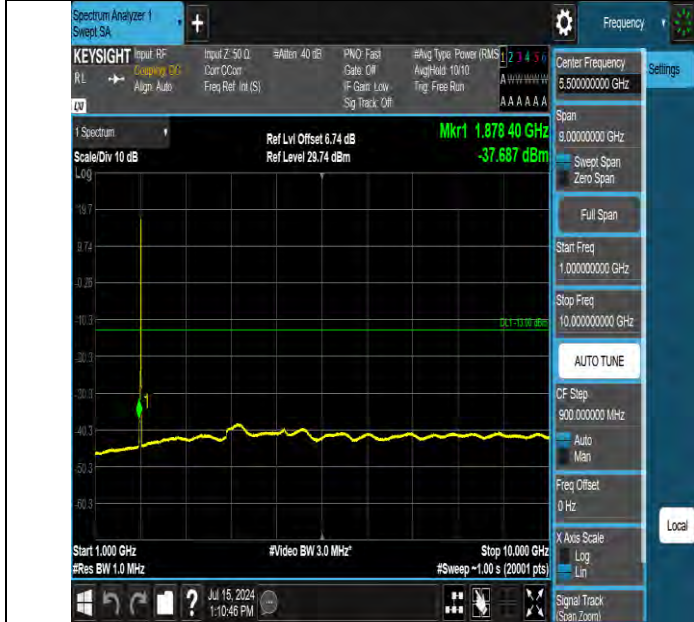

Band2 10MHz QPSK 19150 50RB#0 1000~10000 1000~10000

Band2 10MHz QPSK 19150 50RB#0 10000~20000 10000~20000

BV 7Layers Communications Technology (Shenzhen) Co., Ltd

Room B37, Warehouse A5, No.3 Chiwan 4th Road, Zhaoshang Street, Nanshan District Shenzhen, Guangdong, People's Republic of China