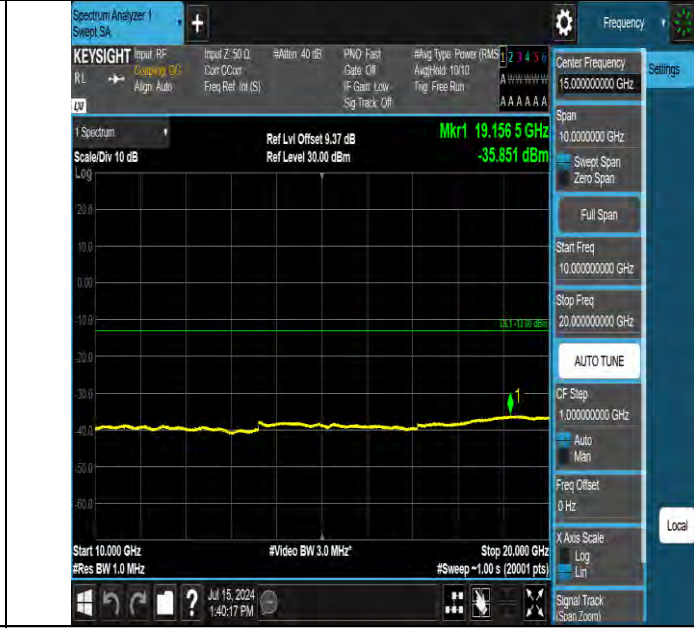

Band2 20MHz QPSK 19100 1RB#0 10000~20000 10000~20000

BV 7Layers Communications Technology (Shenzhen) Co., Ltd

Room B37, Warehouse A5, No.3 Chiwan 4th Road, Zhaoshang Street, Nanshan District Shenzhen, Guangdong, People's Republic of China

Tel: +86 755 8869 6566
Fax: +86 755 8869 6577

Email: customerservice.sw@bureauveritas.com