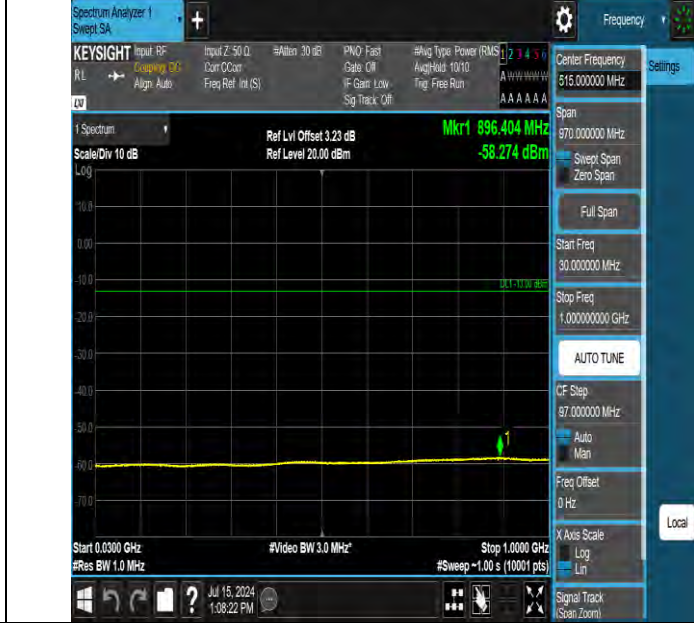

Band2 10MHz QPSK 18900 50RB#0 10000~20000 10000~20000

Band2 10MHz QPSK 19150 1RB#0 30~1000 30~1000

BV 7Layers Communications Technology (Shenzhen) Co., Ltd

Room B37, Warehouse A5, No.3 Chiwan 4th Road, Zhaoshang Street, Nanshan District Shenzhen, Guangdong, People's Republic of China