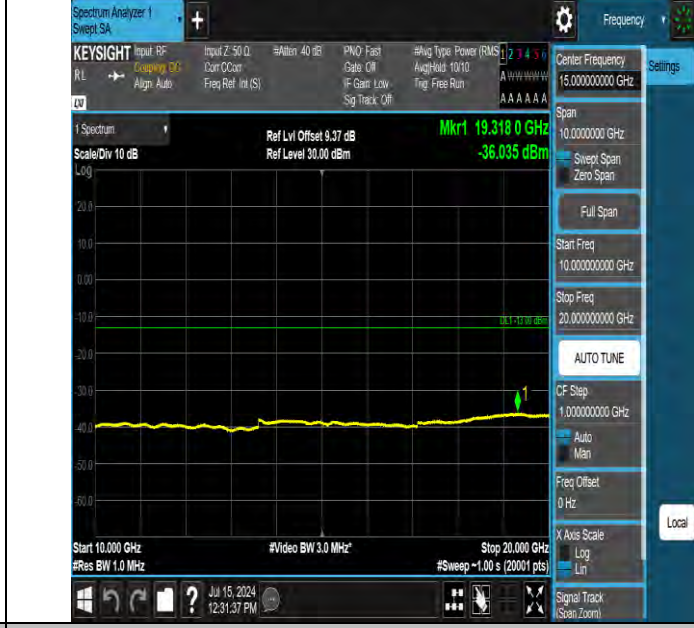

Band2 1.4MHz QPSK 19193 1RB#5 1000~10000 1000~10000

Band2 1.4MHz QPSK 19193 1RB#5 10000~20000 10000~20000

BV 7Layers Communications Technology (Shenzhen) Co., Ltd

Room B37, Warehouse A5, No.3 Chiwan 4th Road, Zhaoshang Street, Nanshan District Shenzhen, Guangdong, People's Republic of China