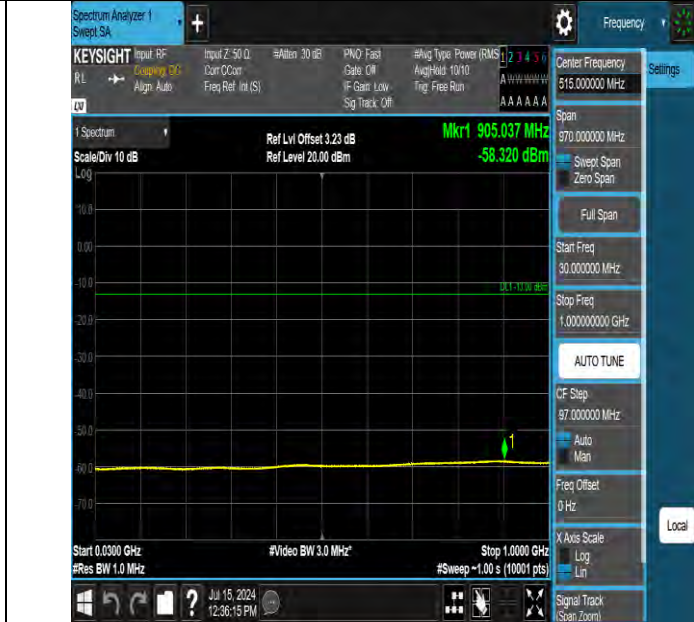

Band2 1.4MHz QPSK 19193 6RB#0 10000~20000 10000~20000

Band2 3MHz QPSK 18615 1RB#0 30~1000 30~1000

BV 7Layers Communications Technology (Shenzhen) Co., Ltd

Room B37, Warehouse A5, No.3 Chiwan 4th Road, Zhaoshang Street, Nanshan District Shenzhen, Guangdong, People's Republic of China