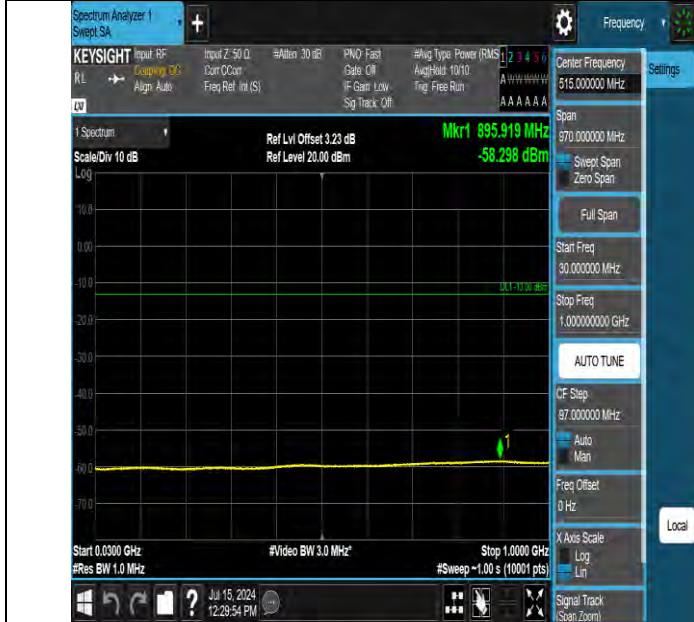

Band2 1.4MHz QPSK 19193 1RB#0 30~1000 30~1000

BV 7Layers Communications Technology (Shenzhen) Co., Ltd

Room B37, Warehouse A5, No.3 Chiwan 4th Road, Zhaoshang Street, Nanshan District Shenzhen, Guangdong, People's Republic of China

Tel: +86 755 8869 6566
Fax: +86 755 8869 6577
Email: customerservice.sw@bureauveritas.com