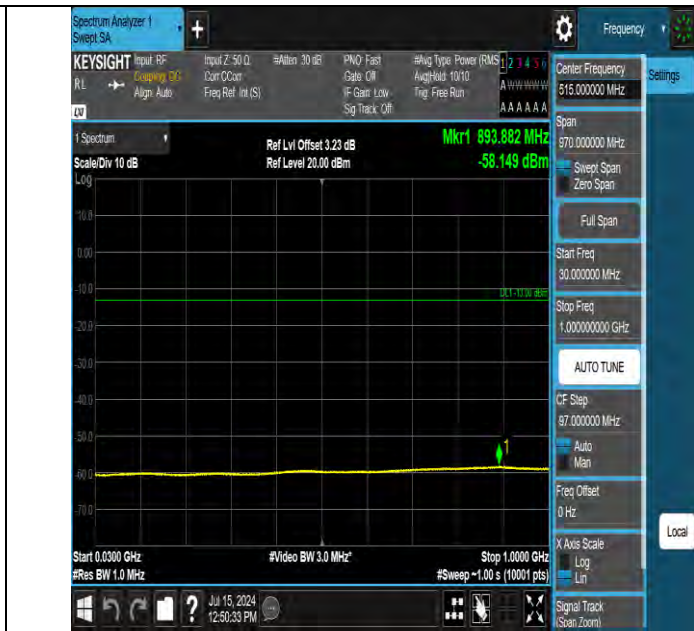

BUREAU VERITAS

Test Report No.: W7L-240618W001RF06

Band2 5MHz QPSK 18625 1RB#24 30~1000 30~1000