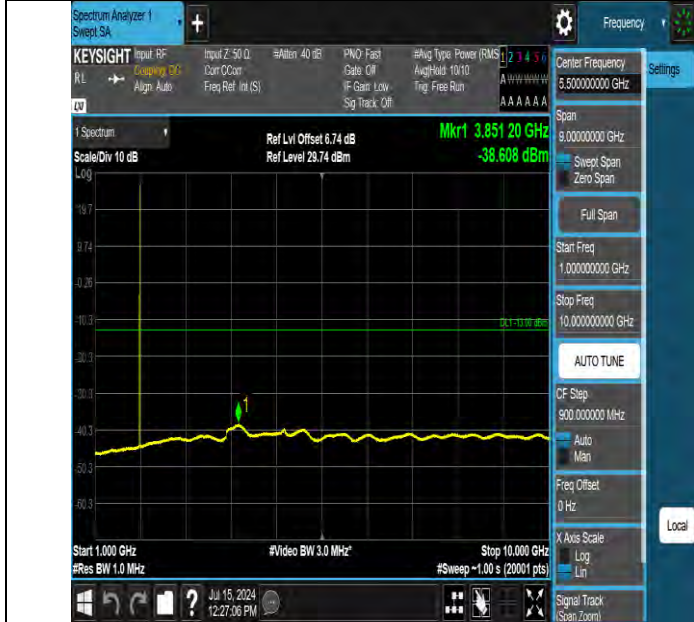

Band2 1.4MHz QPSK 18900 1RB#0 1000~10000 1000~10000

Band2 1.4MHz QPSK 18900 1RB#0 10000~20000 10000~20000

BV 7Layers Communications Technology (Shenzhen) Co., Ltd

Room B37, Warehouse A5, No.3 Chiwan 4th Road, Zhaoshang Street, Nanshan District Shenzhen, Guangdong, People's Republic of China