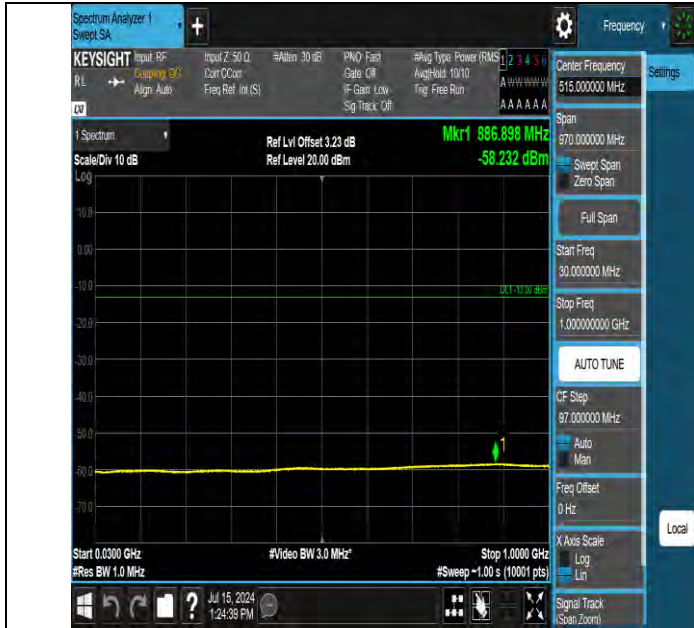

BUREAU VERITAS

Test Report No.: W7L-240618W001RF06

Band2 15MHz QPSK 18900 1RB#74 30~1000 30~1000