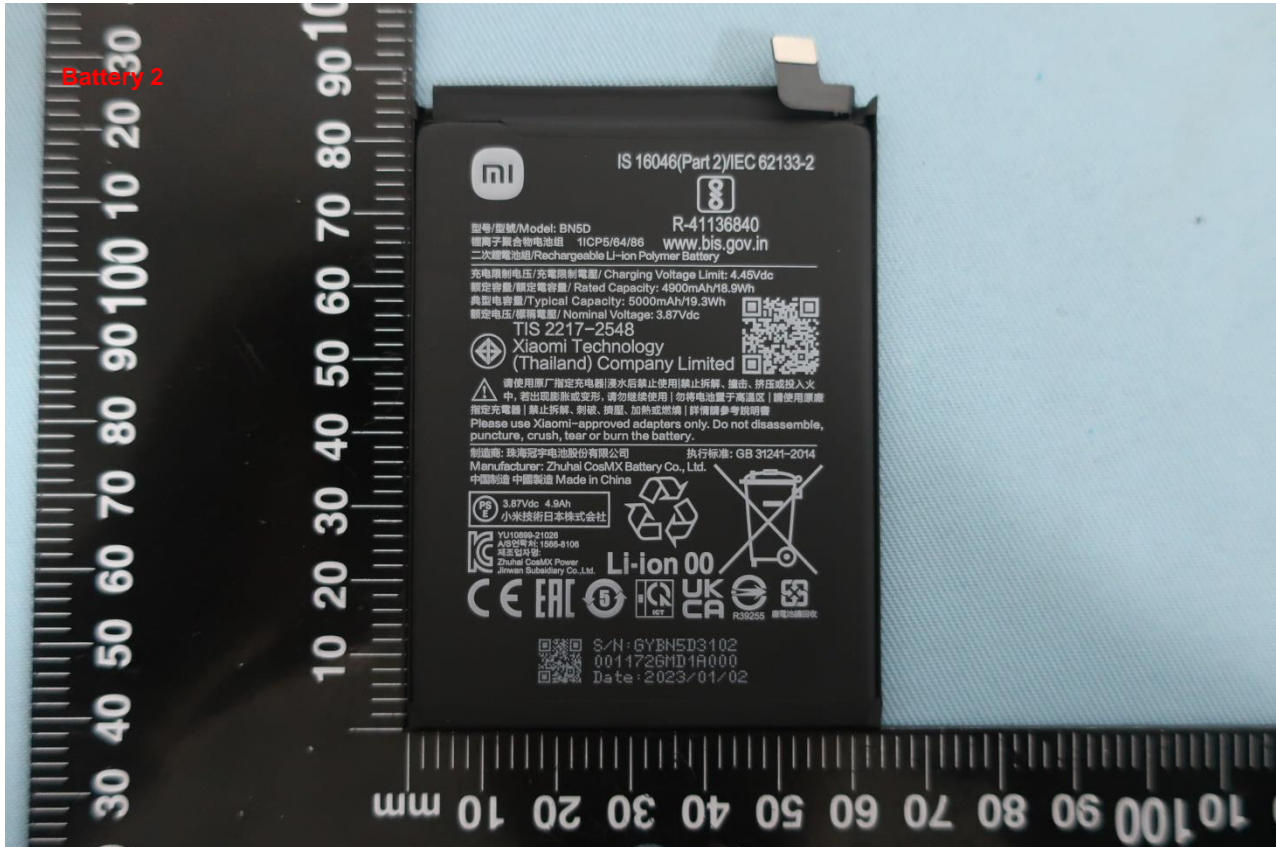

Brand Name: Redmi; Model Name: 23030RAC7Y