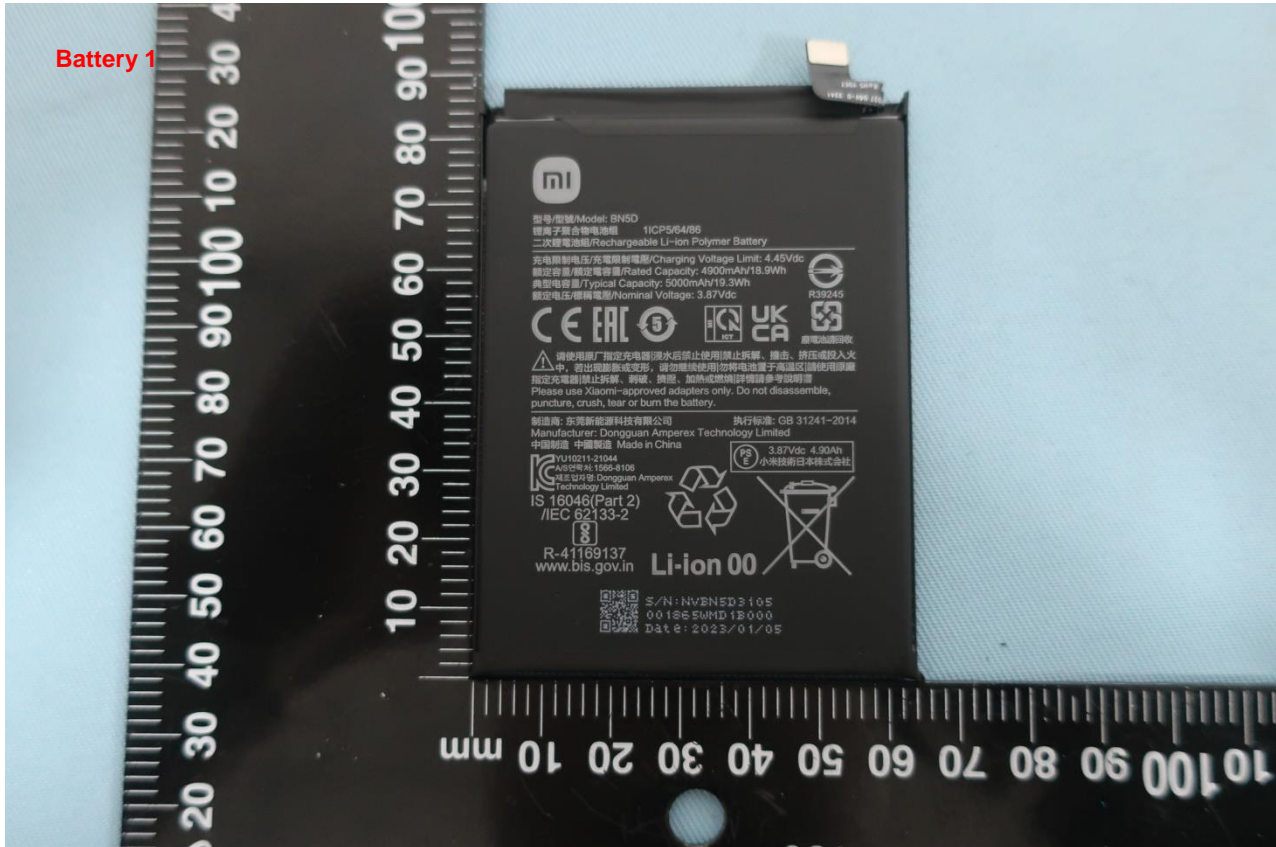

Brand Name: Redmi; Model Name: 23030RAC7Y