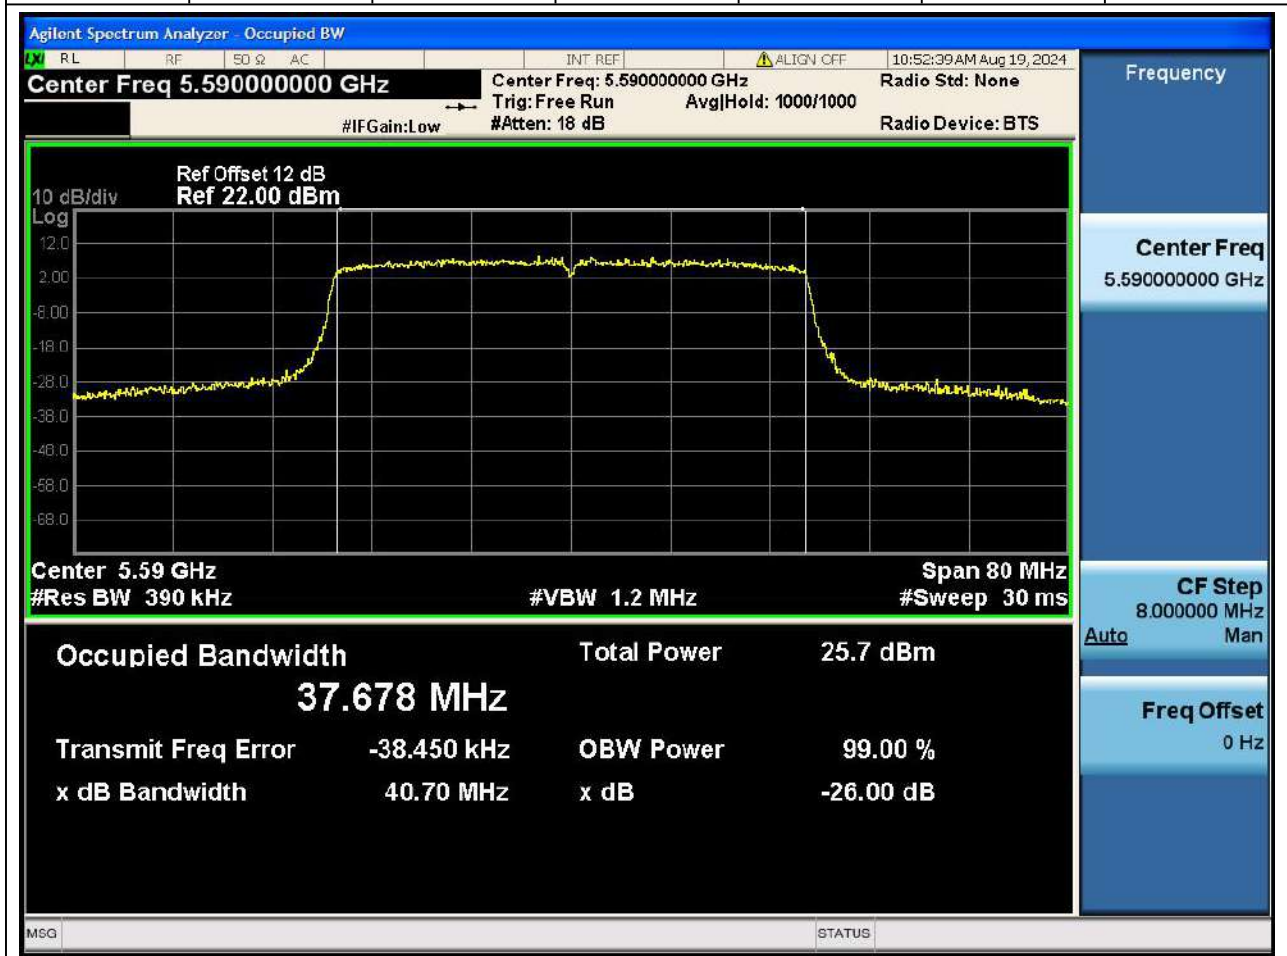

63. 802.11ax_40M_U-NII-2C_M

63.1. A.2-26dB Bandwidth(NTNV)

Center Frequency (MHz)	XdB Down	RBW (MHz)	Detector	Limit (MHz)	XdB BandWidth (MHz)	Verdict
5590	26	0.39	Peak	0	40.697889	N/A