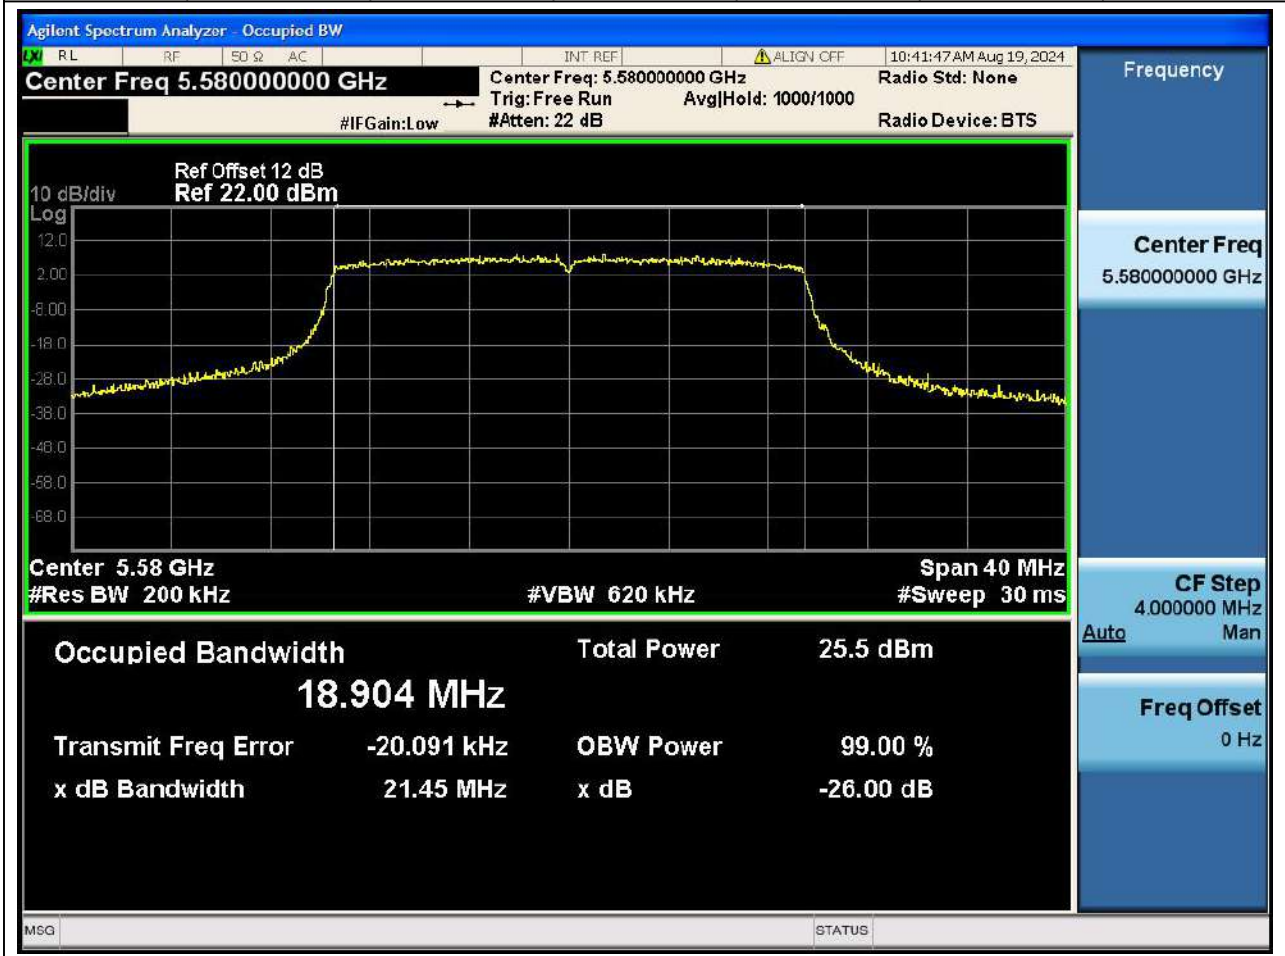

60. 802.11ax_20M_U-NII-2C_M

60.1. A.2-26dB Bandwidth(NTNV)

Center Frequency (MHz)	XdB Down	RBW (MHz)	Detector	Limit (MHz)	XdB BandWidth (MHz)	Verdict
5580	26	0.2	Peak	0	21.450751	N/A