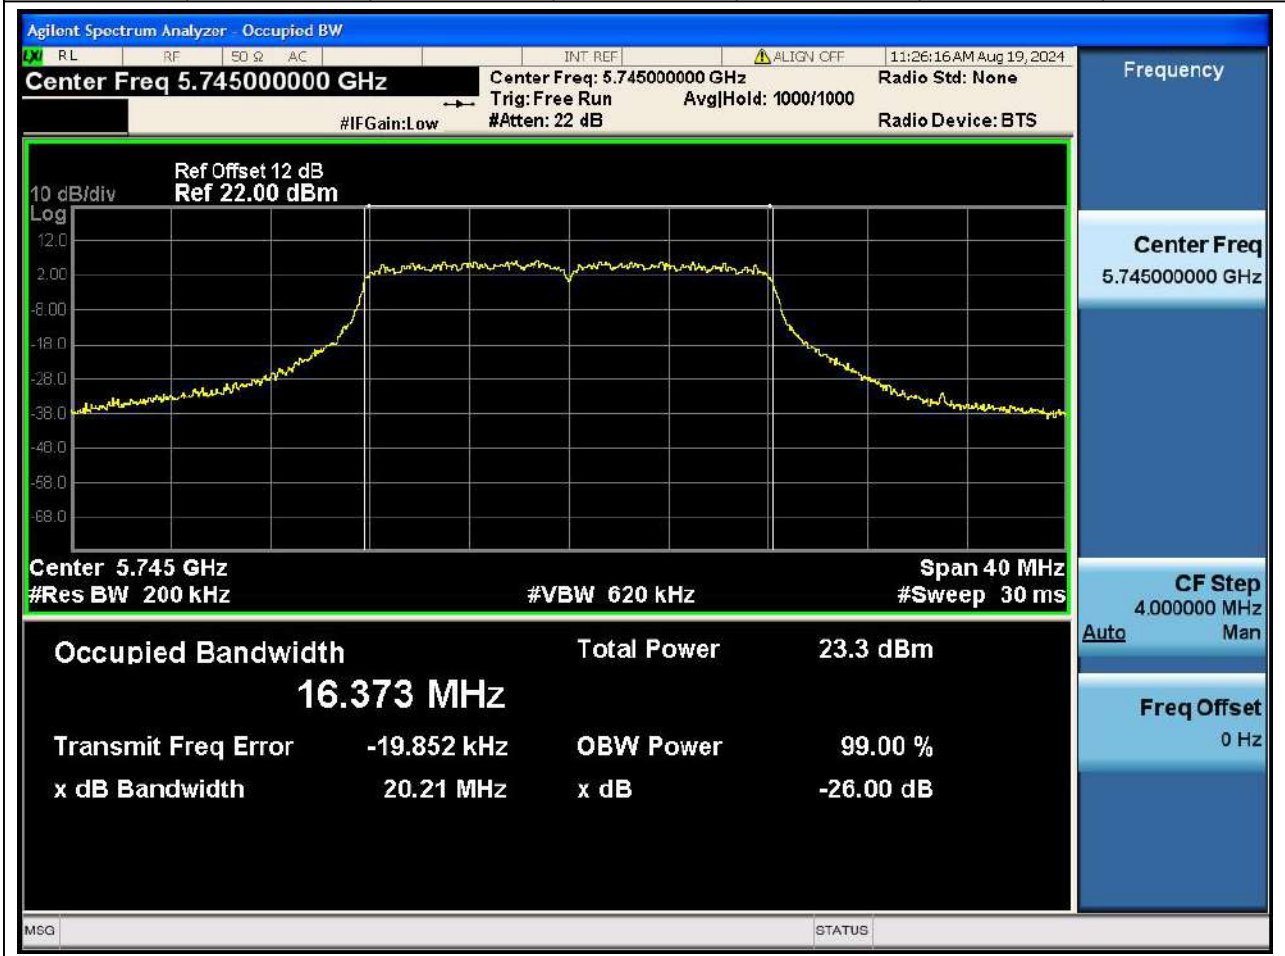

68. 802.11a_20M_U-NII-3_L

68.1. A.2-26dB Bandwidth(NTNV)

Center Frequency (MHz)	XdB Down	RBW (MHz)	Detector	Limit (MHz)	XdB BandWidth (MHz)	Verdict
5745	26	0.2	Peak	0	20.207684	N/A