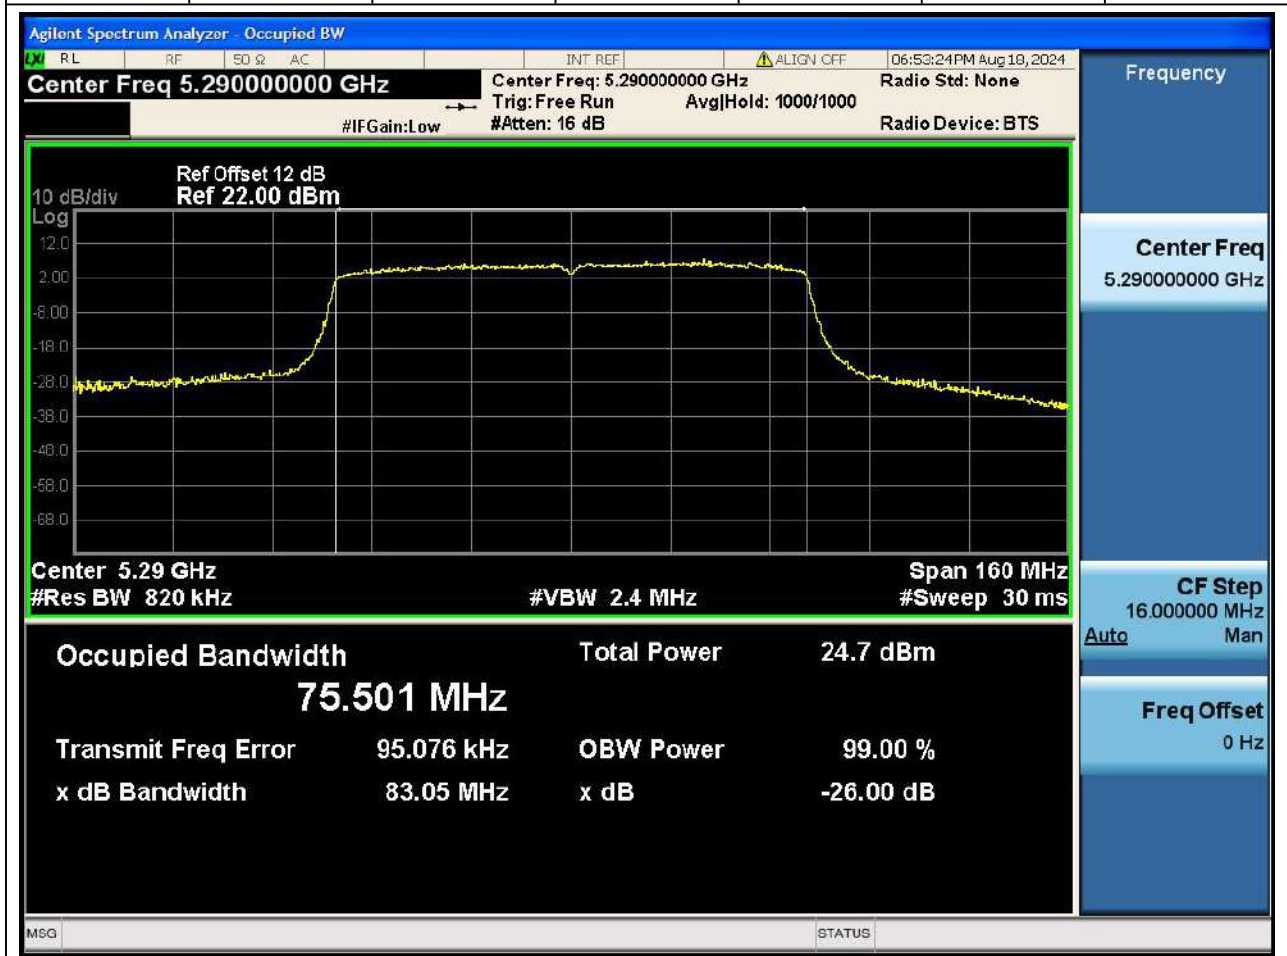

34. 802.11ac_80M_U-NII-2A_M

34.1. A.2-26dB Bandwidth(NTNV)

Center Frequency (MHz)	XdB Down	RBW (MHz)	Detector	Limit (MHz)	XdB BandWidth (MHz)	Verdict
5290	26	0.82	Peak	0	83.049879	N/A