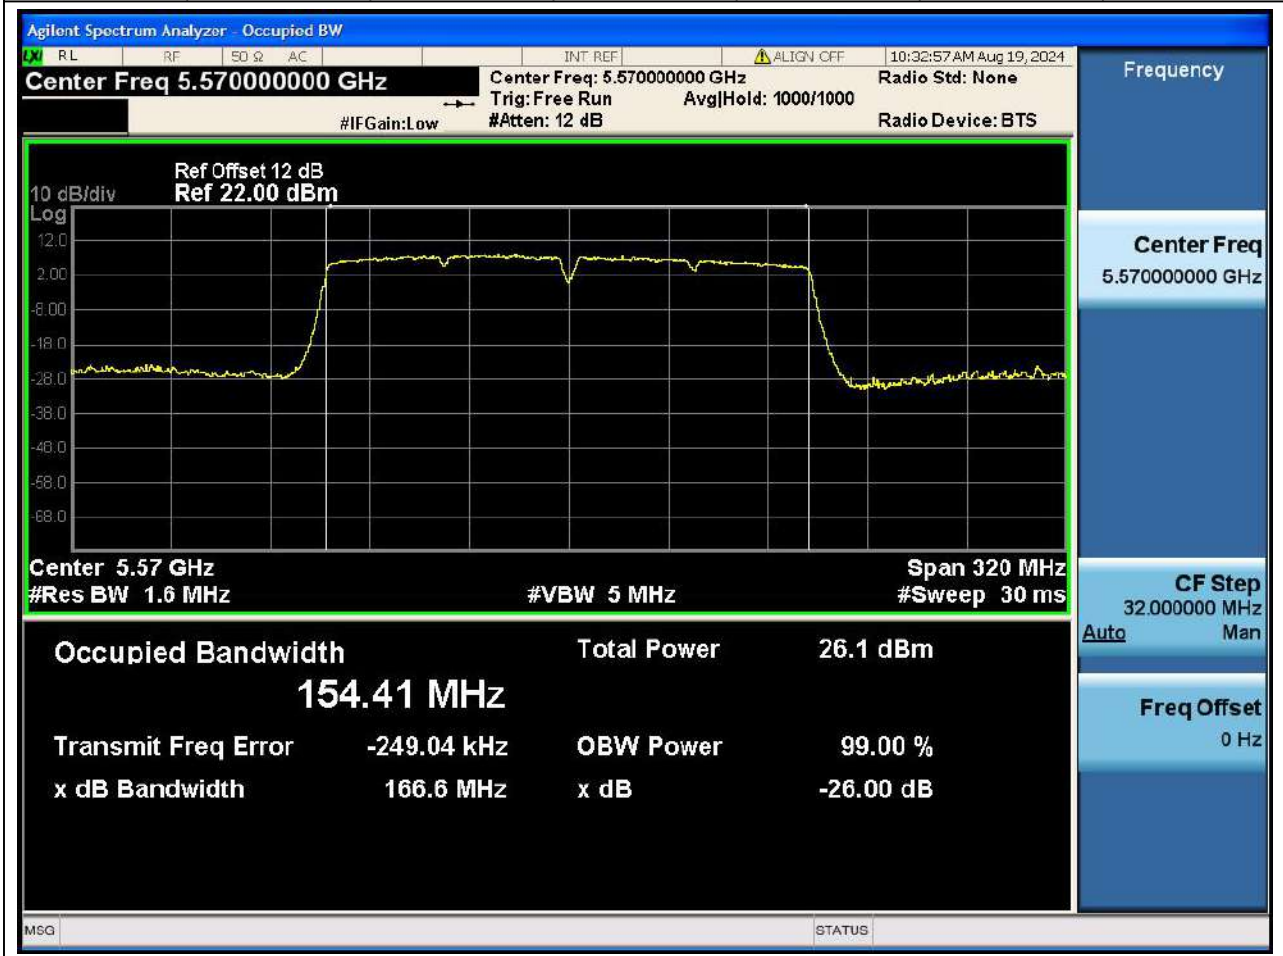

58. 802.11ac_160M_U-NII-2C_M

58.1. A.2-26dB Bandwidth(NTNV)

Center Frequency (MHz)	XdB Down	RBW (MHz)	Detector	Limit (MHz)	XdB BandWidth (MHz)	Verdict
5570	26	1.6	Peak	0	166.583717	N/A