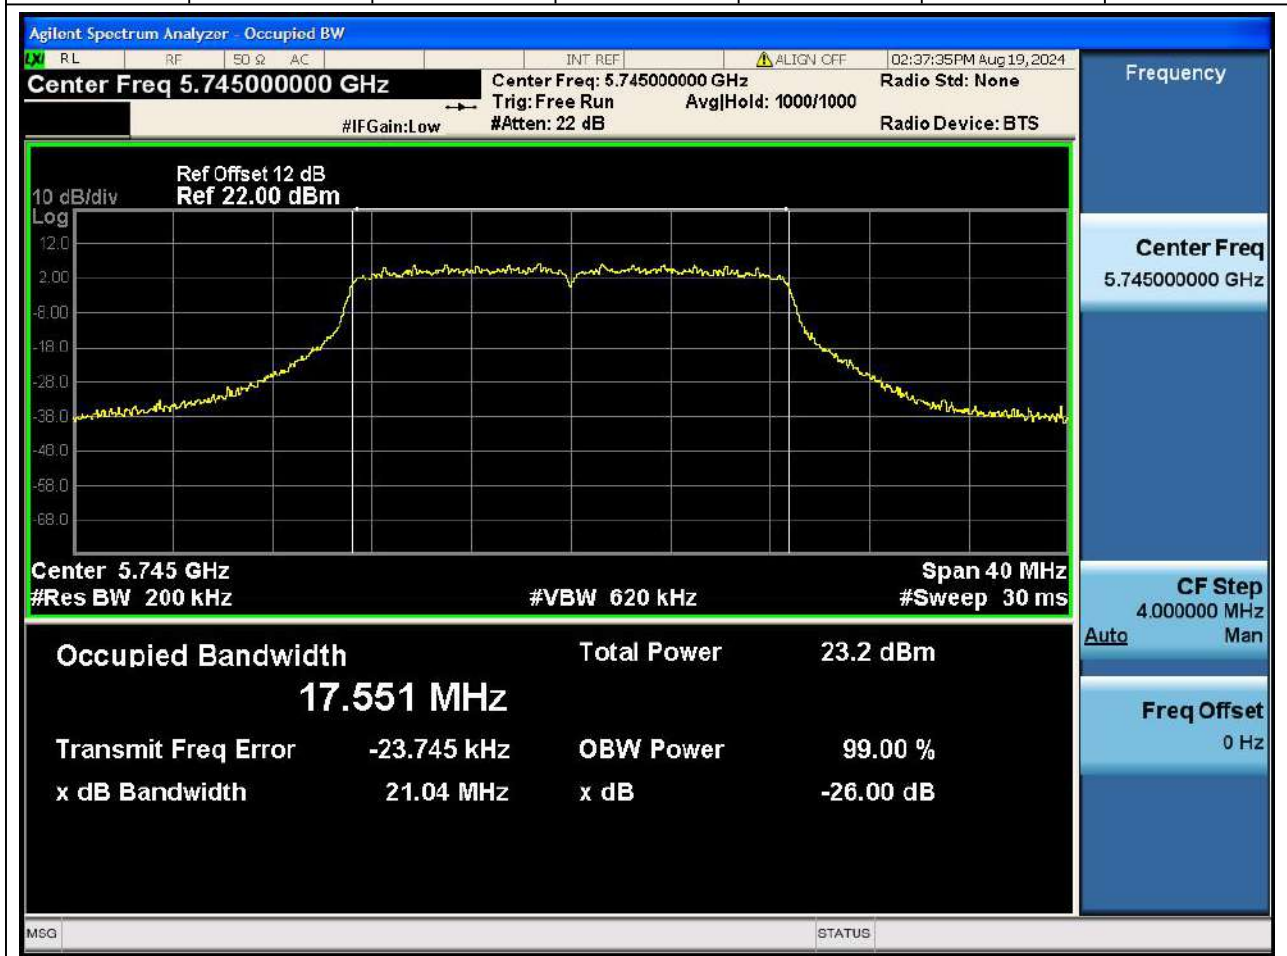

76. 802.11ac_20M_U-NII-3_L

76.1. A.2-26dB Bandwidth(NTNV)

Center Frequency (MHz)	XdB Down	RBW (MHz)	Detector	Limit (MHz)	XdB BandWidth (MHz)	Verdict
5745	26	0.2	Peak	0	21.038002	N/A