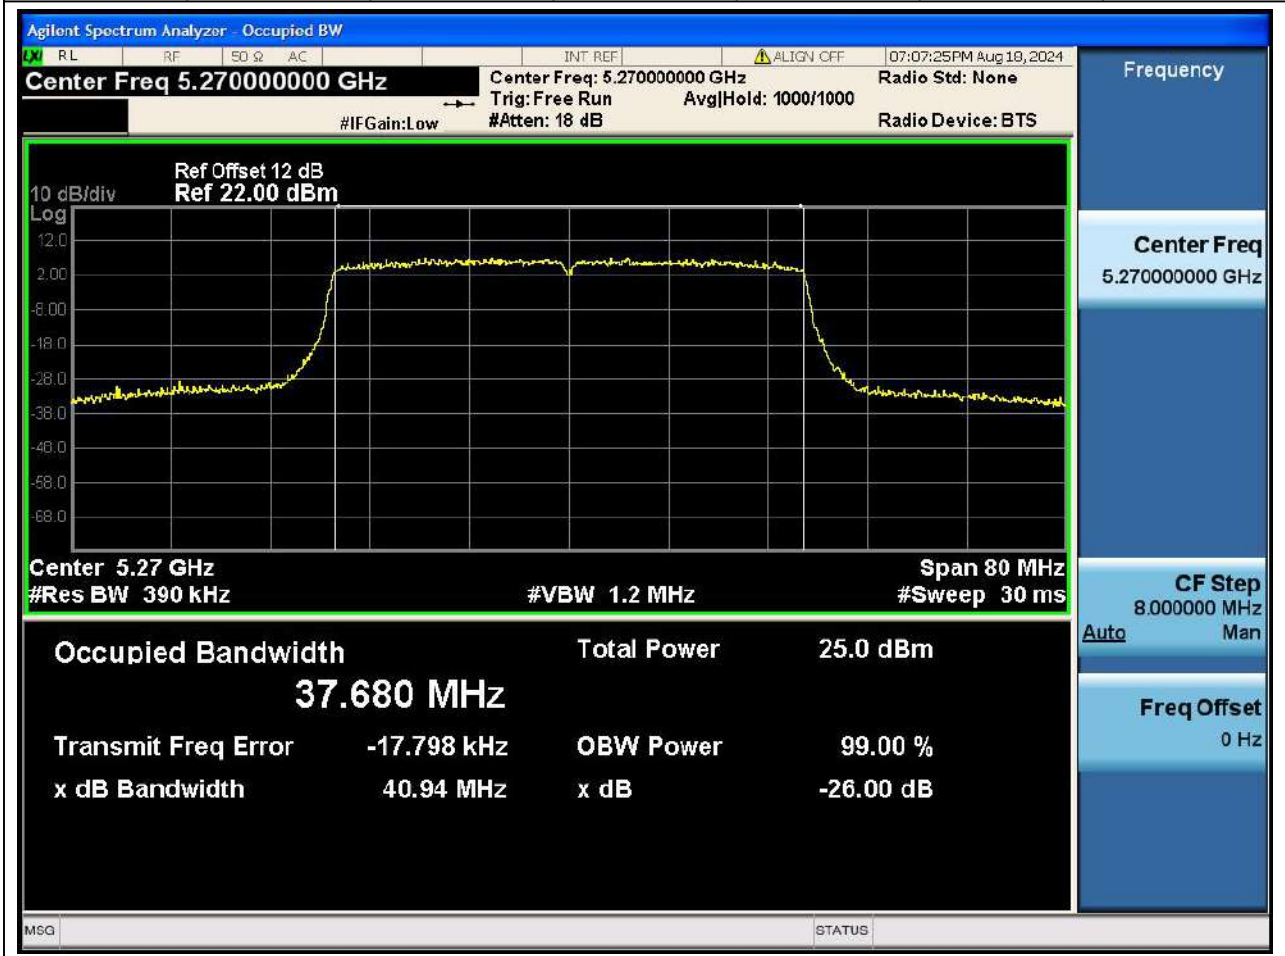

38. 802.11ax_40M_U-NII-2A_L

38.1. A.2-26dB Bandwidth(NTNV)

Center Frequency (MHz)	XdB Down	RBW (MHz)	Detector	Limit (MHz)	XdB BandWidth (MHz)	Verdict
5270	26	0.39	Peak	0	40.942961	N/A