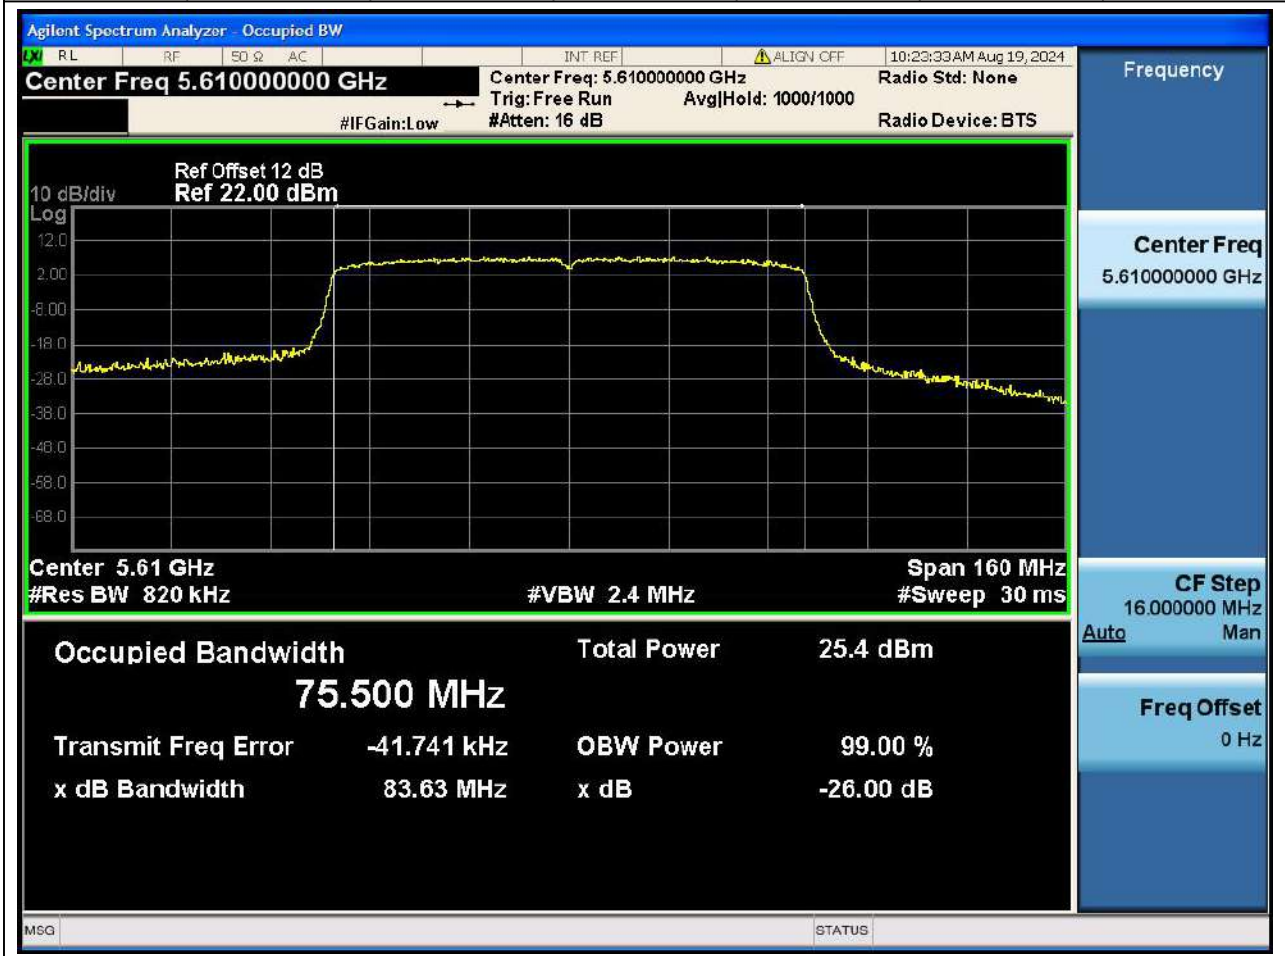

57. 802.11ac_80M_U-NII-2C_M

57.1. A.2-26dB Bandwidth(NTNV)

Center Frequency (MHz)	XdB Down	RBW (MHz)	Detector	Limit (MHz)	XdB BandWidth (MHz)	Verdict
5610	26	0.82	Peak	0	83.63469	N/A