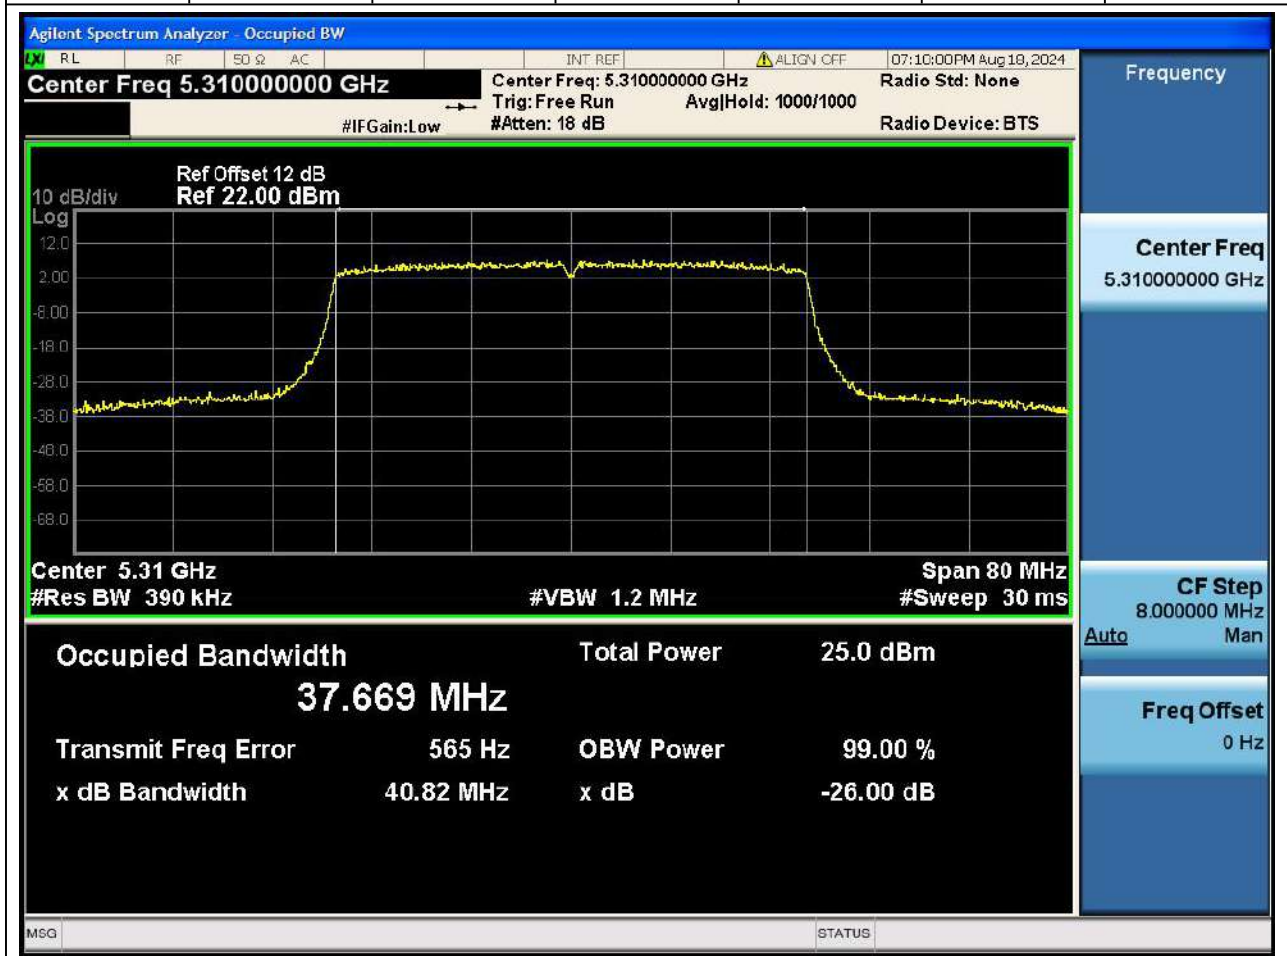

39. 802.11ax_40M_U-NII-2A_H

39.1. A.2-26dB Bandwidth(NTNV)

Center Frequency (MHz)	XdB Down	RBW (MHz)	Detector	Limit (MHz)	XdB BandWidth (MHz)	Verdict
5310	26	0.39	Peak	0	40.820728	N/A