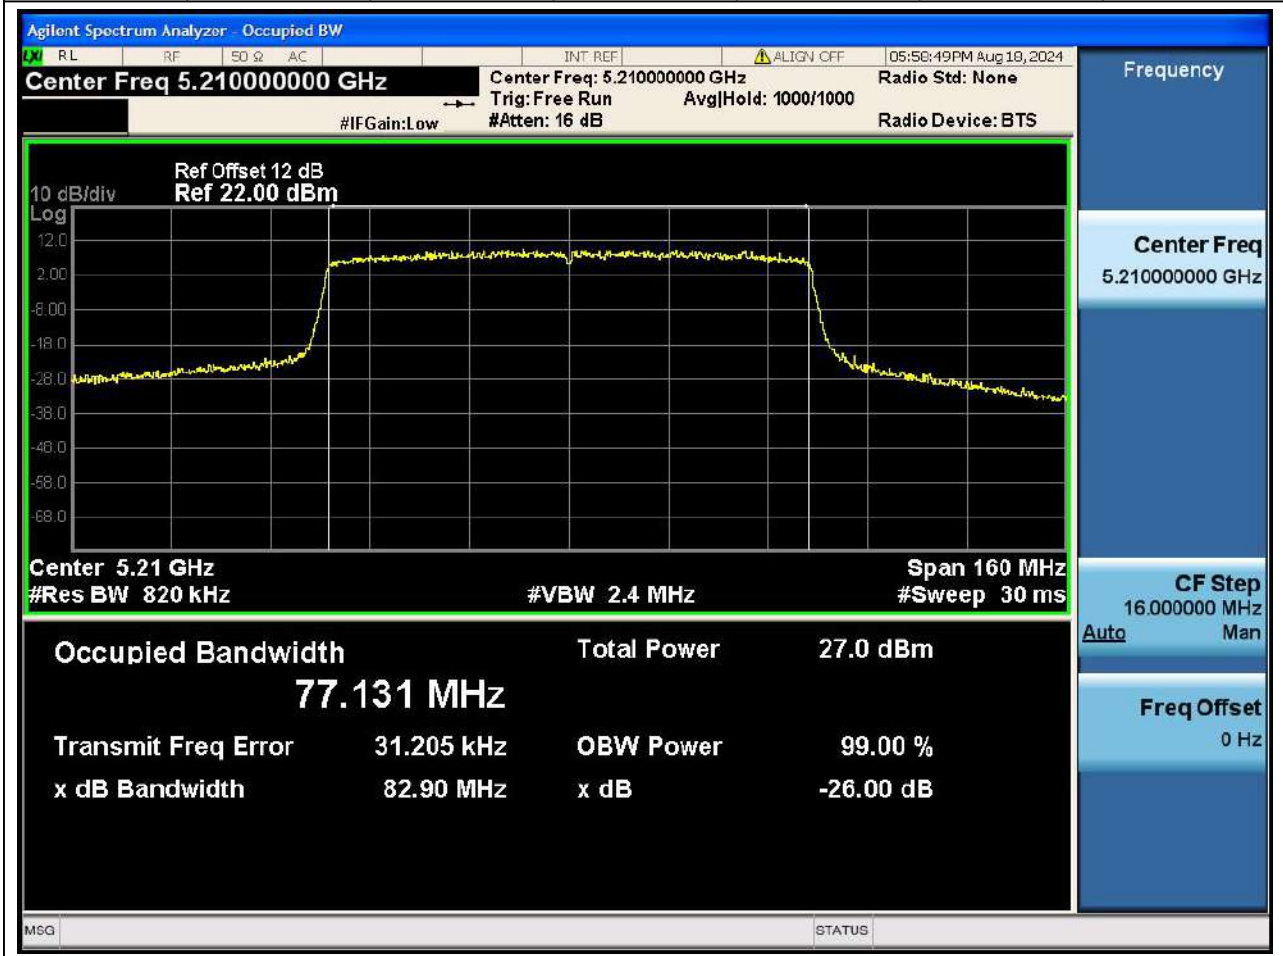

20. 802.11ax_80M_U-NII-1_M

20.1. A.2-26dB Bandwidth(NTNV)

Center Frequency (MHz)	XdB Down	RBW (MHz)	Detector	Limit (MHz)	XdB BandWidth (MHz)	Verdict
5210	26	0.82	Peak	0	82.898097	N/A