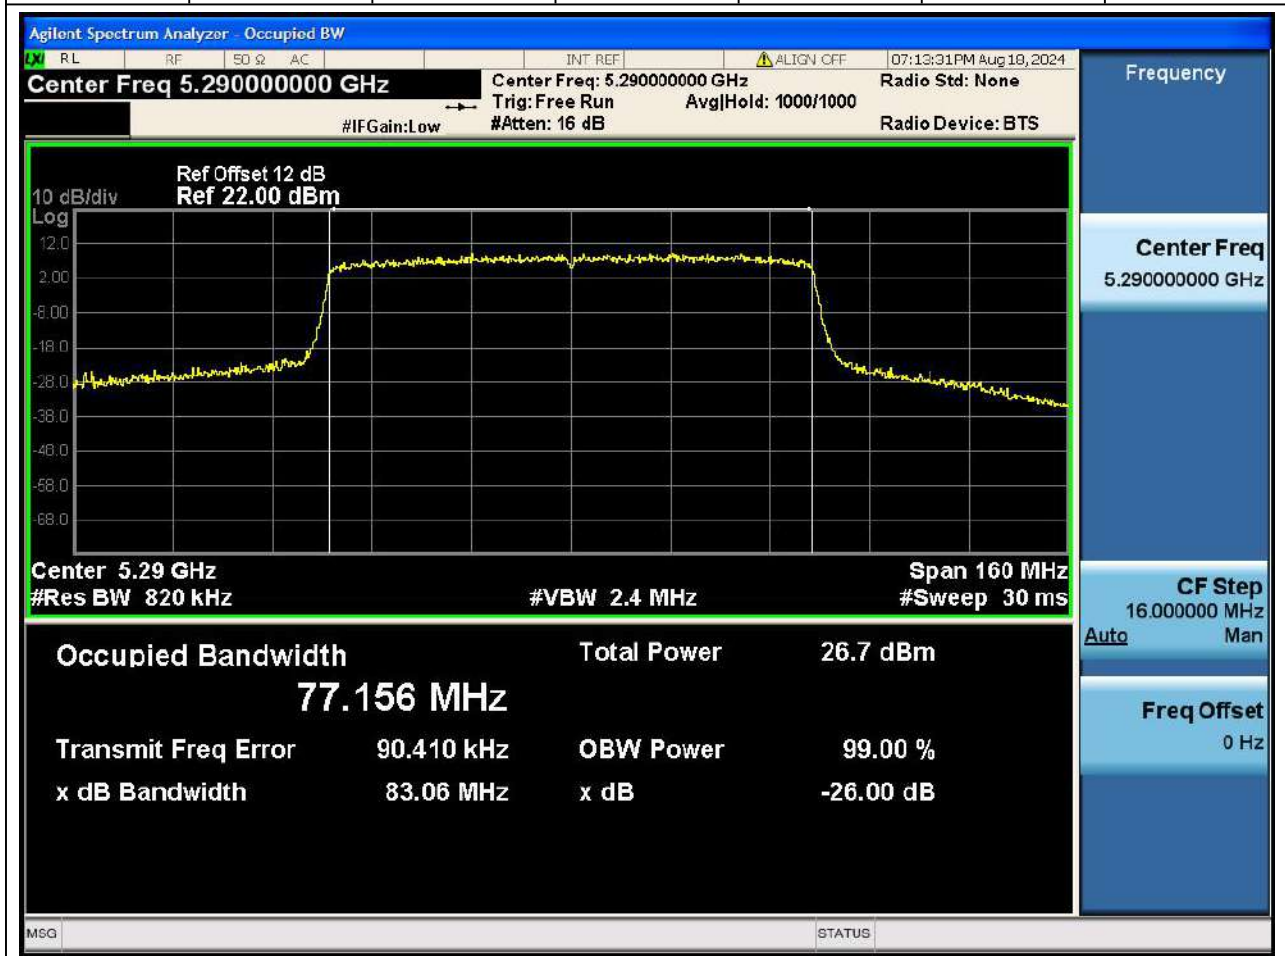

40. 802.11ax_80M_U-NII-2A_M

40.1. A.2-26dB Bandwidth(NTNV)

Center Frequency (MHz)	XdB Down	RBW (MHz)	Detector	Limit (MHz)	XdB BandWidth (MHz)	Verdict
5290	26	0.82	Peak	0	83.06227	N/A