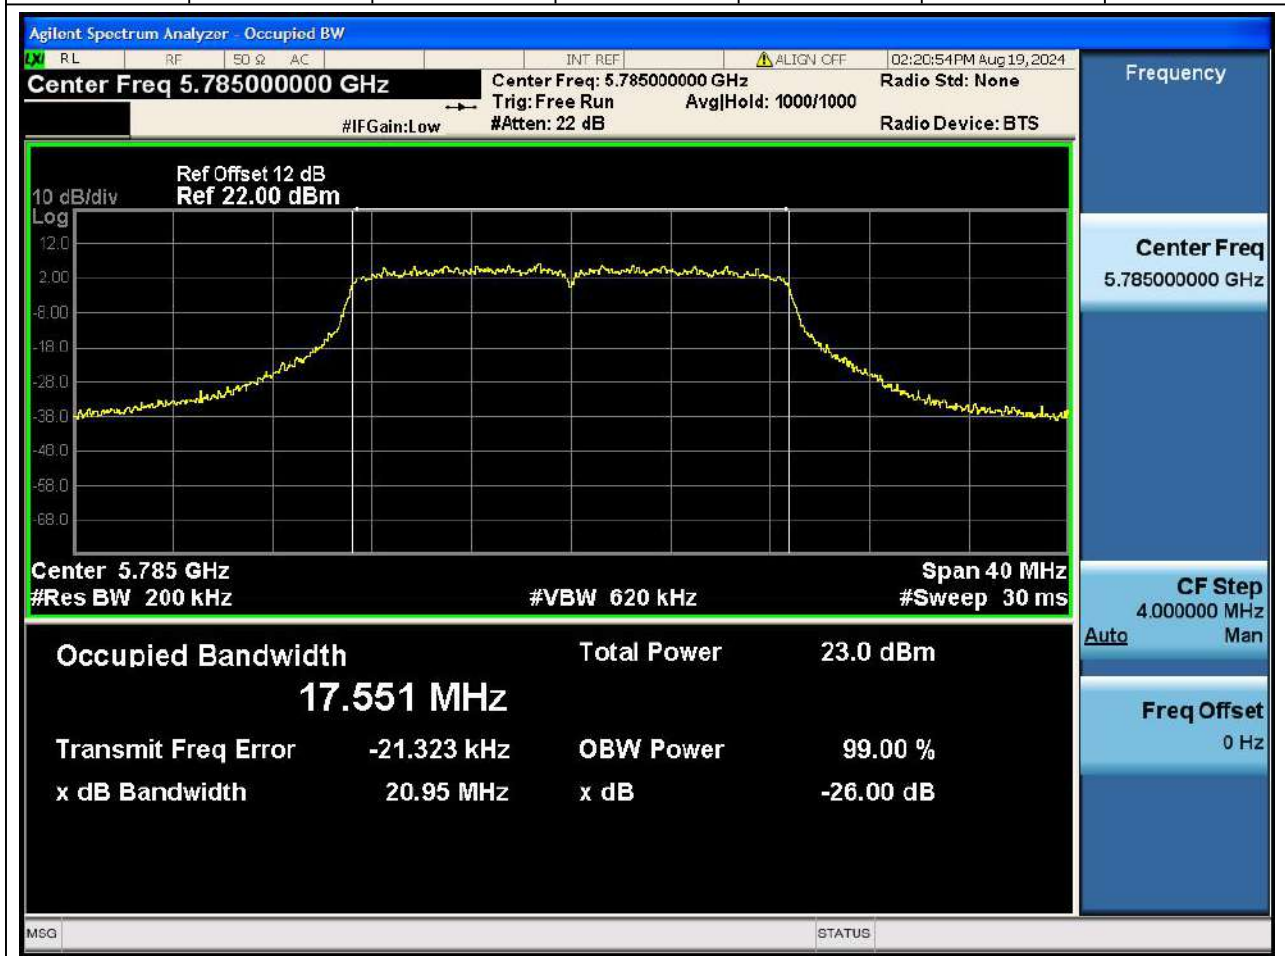

72. 802.11n_20M_U-NII-3_M

72.1. A.2-26dB Bandwidth(NTNV)

Center Frequency (MHz)	XdB Down	RBW (MHz)	Detector	Limit (MHz)	XdB BandWidth (MHz)	Verdict
5785	26	0.2	Peak	0	20.950495	N/A