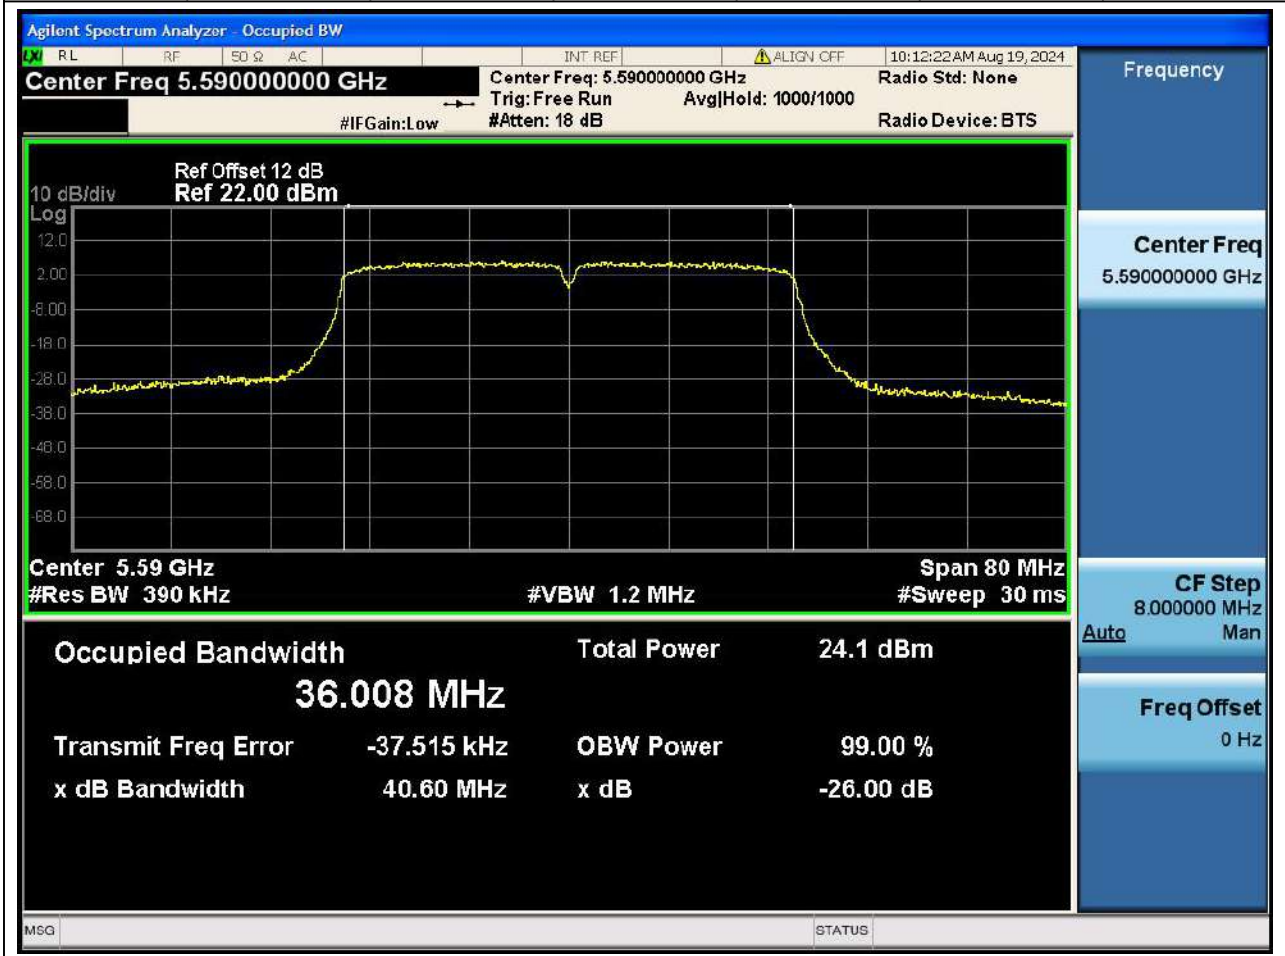

54. 802.11ac_40M_U-NII-2C_M

54.1. A.2-26dB Bandwidth(NTNV)

Center Frequency (MHz)	XdB Down	RBW (MHz)	Detector	Limit (MHz)	XdB BandWidth (MHz)	Verdict
5590	26	0.39	Peak	0	40.60319	N/A