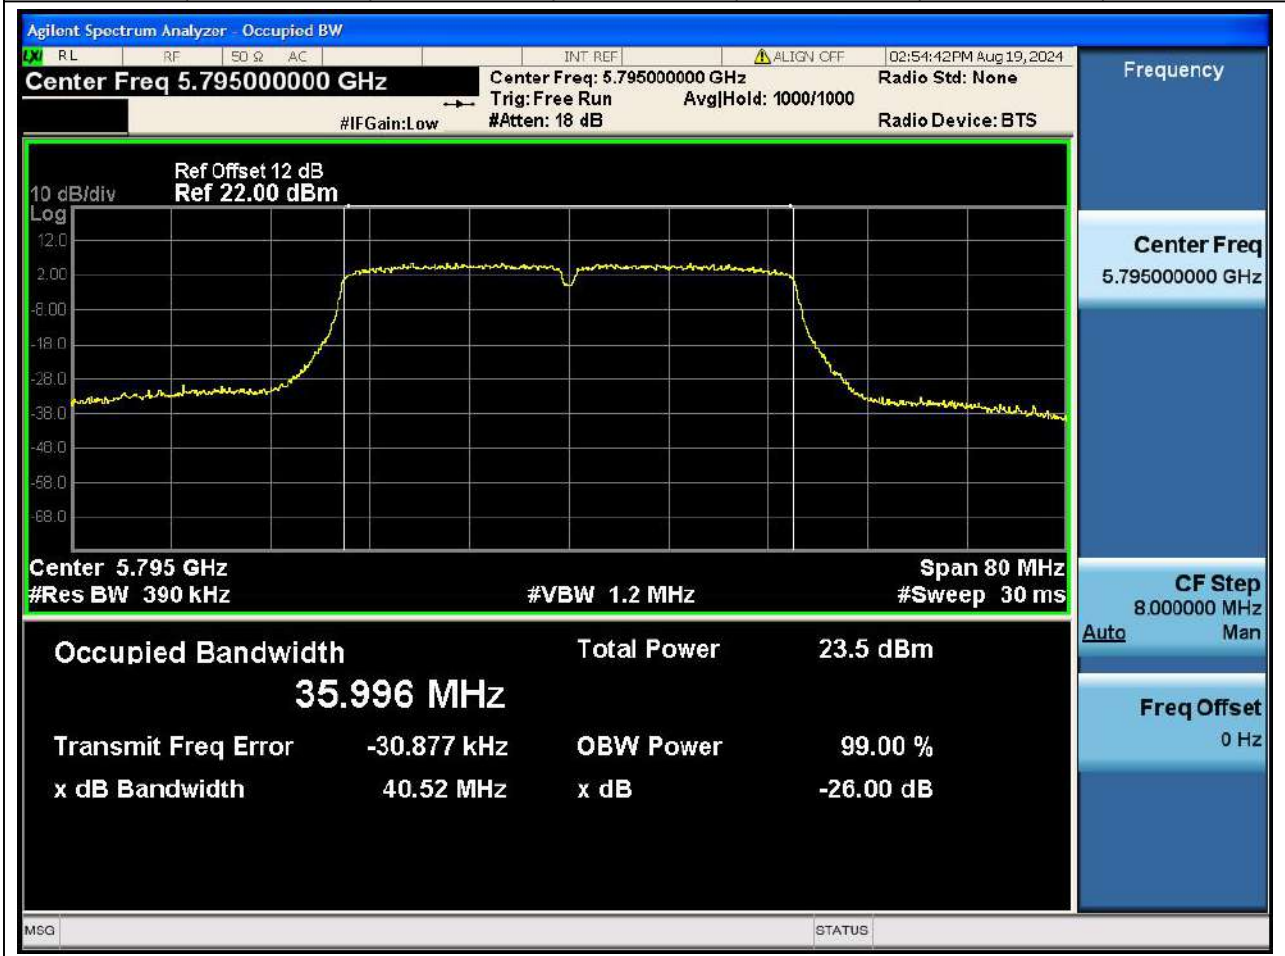

80. 802.11ac_40M_U-NII-3_H

80.1. A.2-26dB Bandwidth(NTNV)

Center Frequency (MHz)	XdB Down	RBW (MHz)	Detector	Limit (MHz)	XdB BandWidth (MHz)	Verdict
5795	26	0.39	Peak	0	40.521762	N/A