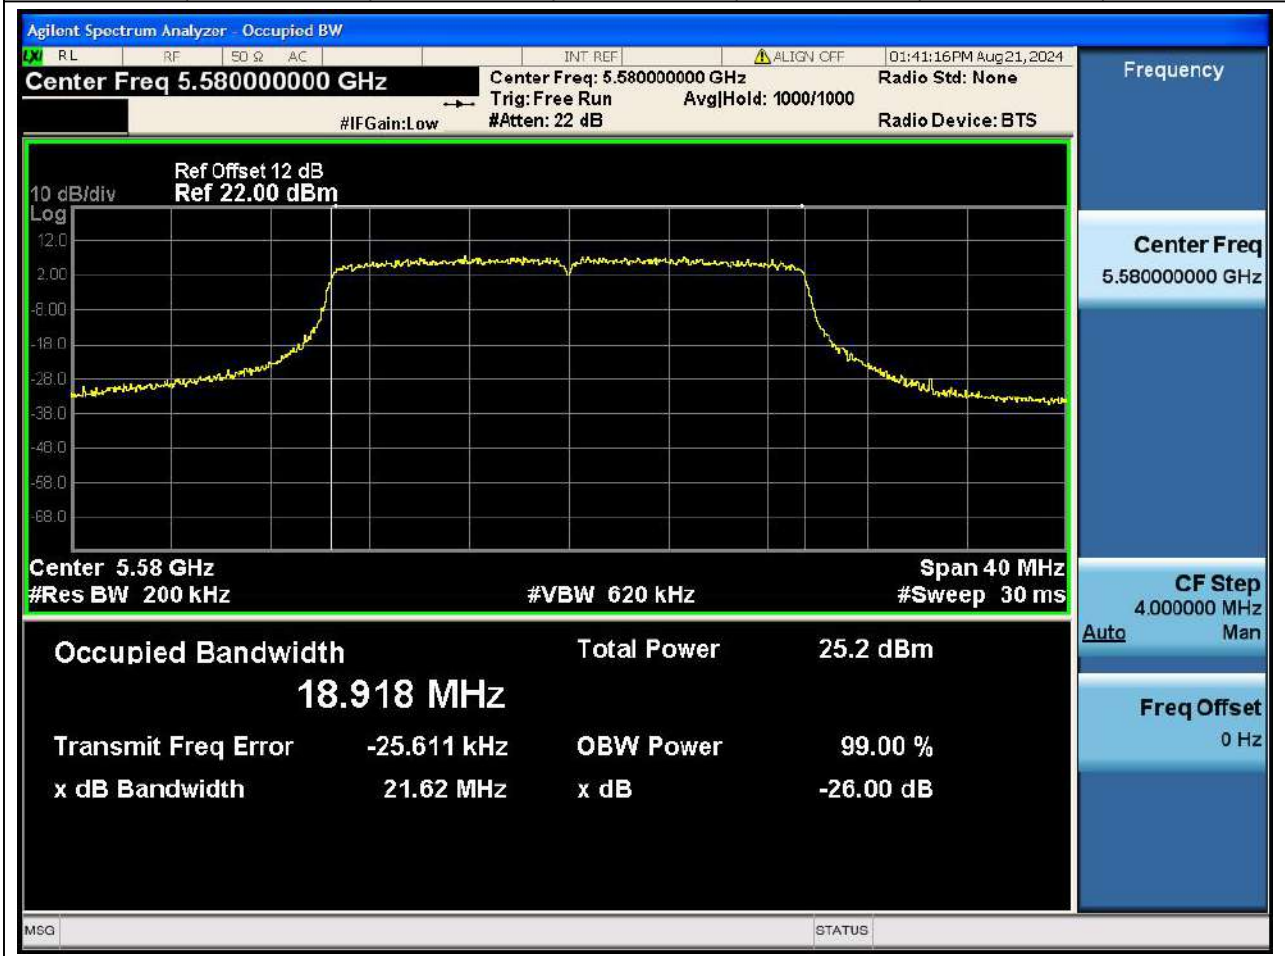

60. 802.11ax_20M_U-NII-2C_M

60.1. A.2-26dB Bandwidth(NTNV)

Center Frequency (MHz)	XdB Down	RBW (MHz)	Detector	Limit (MHz)	XdB BandWidth (MHz)	Verdict
5580	26	0.2	Peak	0	21.620918	N/A