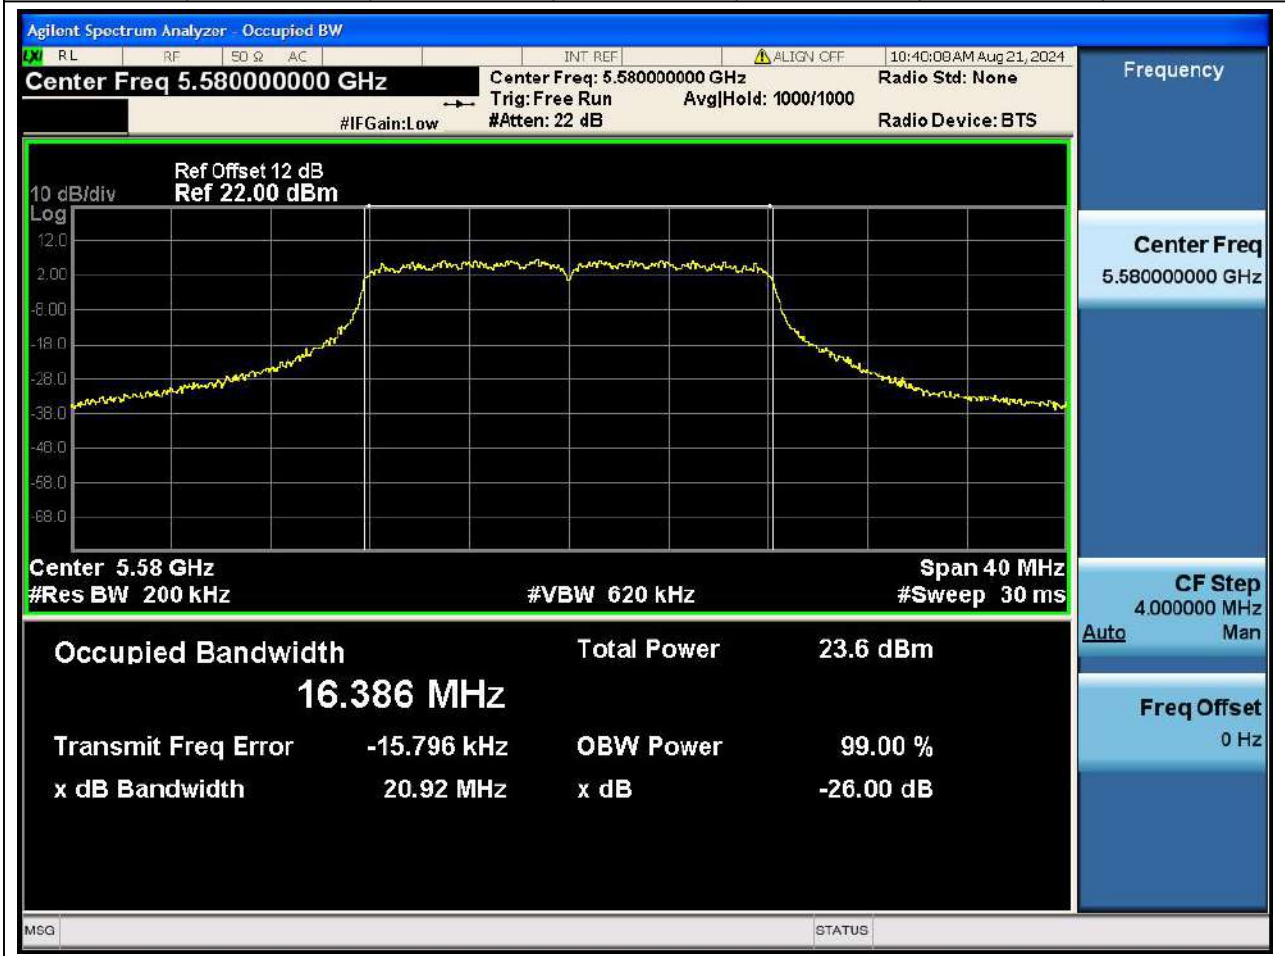

42. 802.11a_20M_U-NII-2C_M

42.1. A.2-26dB Bandwidth(NTNV)

Center Frequency (MHz)	XdB Down	RBW (MHz)	Detector	Limit (MHz)	XdB BandWidth (MHz)	Verdict
5580	26	0.2	Peak	0	20.917986	N/A