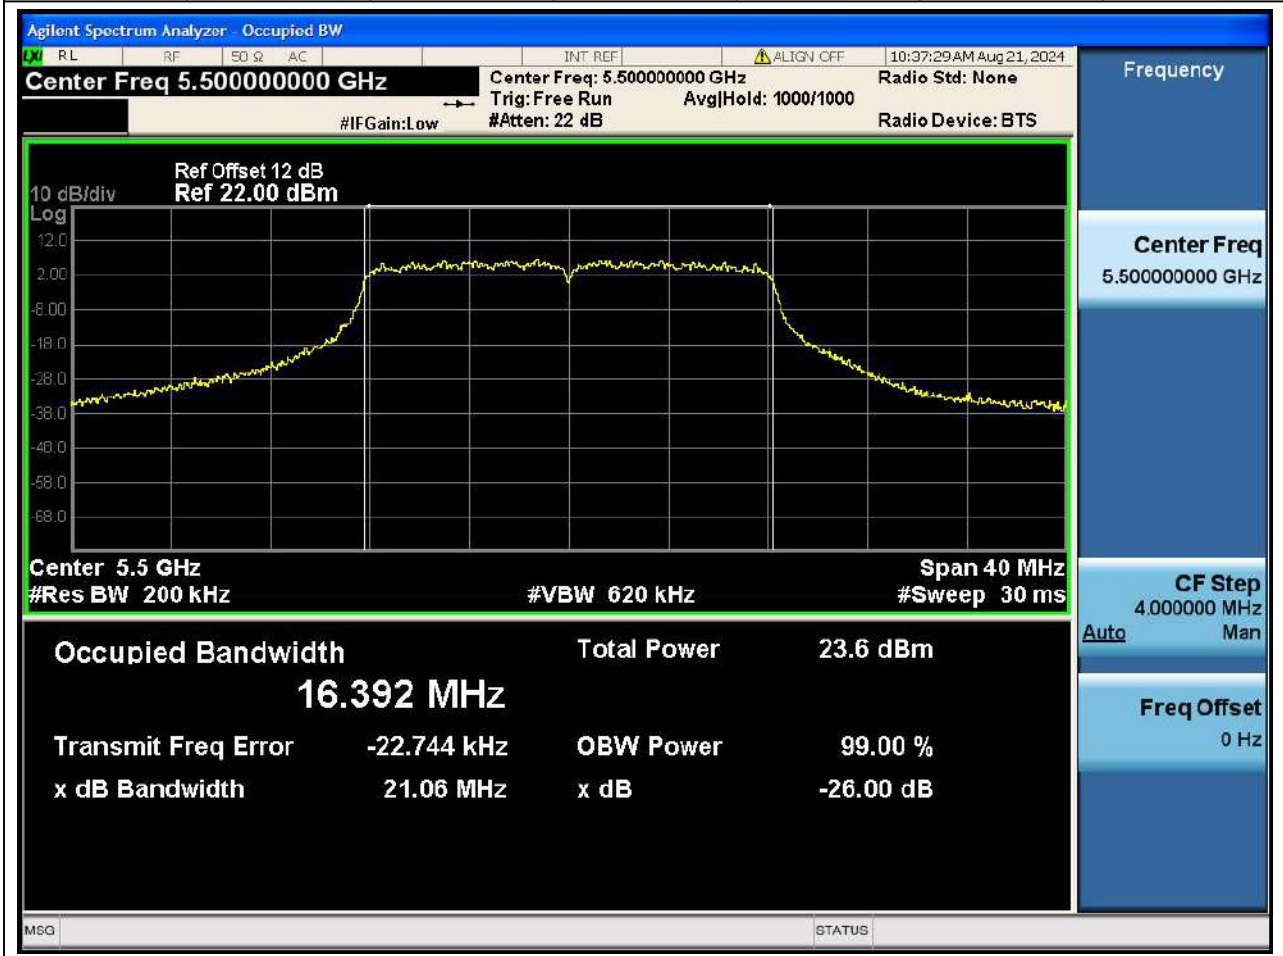

41. 802.11a_20M_U-NII-2C_L

41.1. A.2-26dB Bandwidth(NTNV)

Center Frequency (MHz)	XdB Down	RBW (MHz)	Detector	Limit (MHz)	XdB BandWidth (MHz)	Verdict
5500	26	0.2	Peak	0	21.062093	N/A