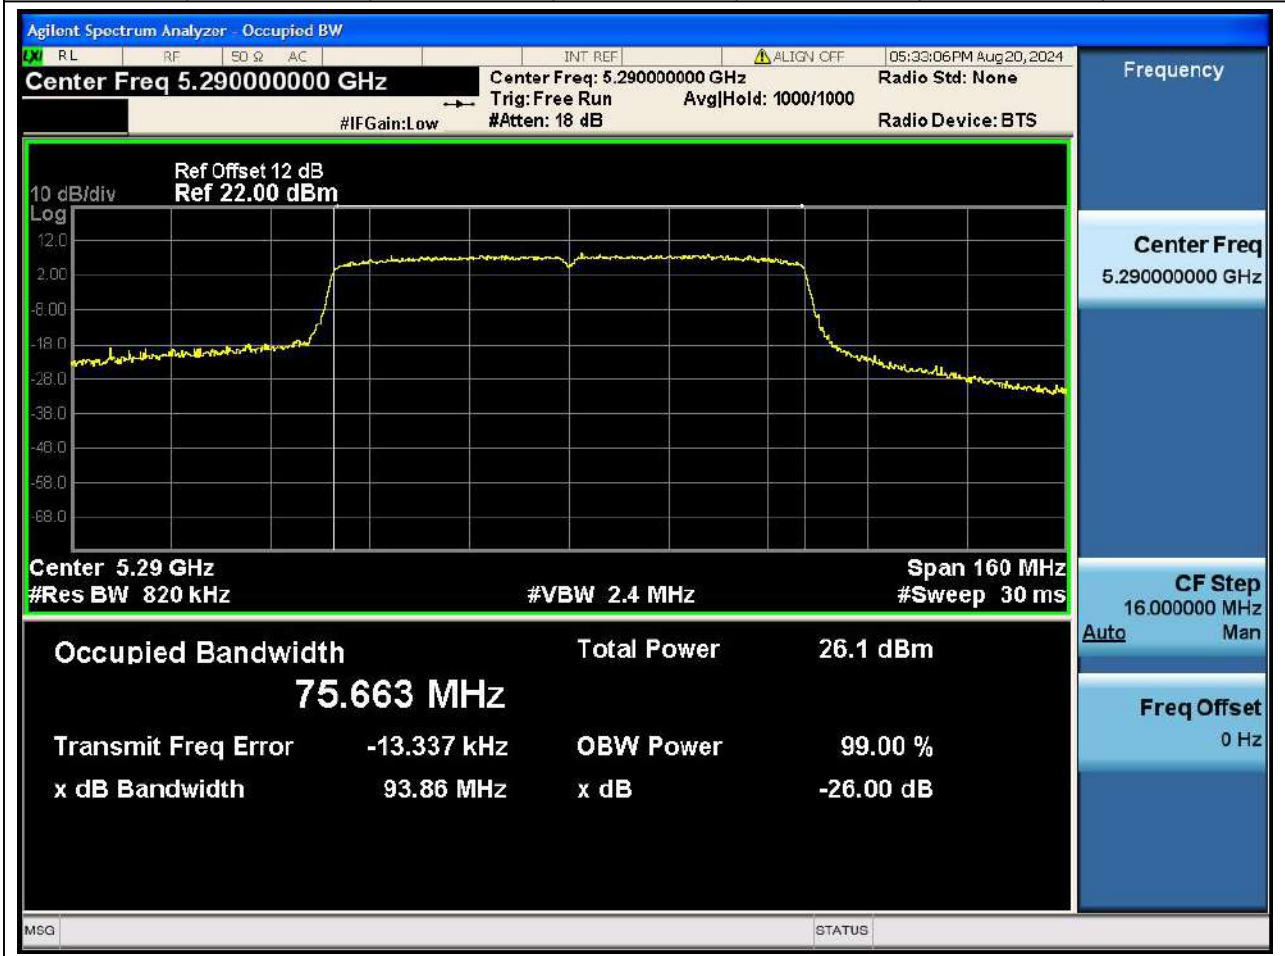

34. 802.11ac_80M_U-NII-2A_M

34.1. A.2-26dB Bandwidth(NTNV)

Center Frequency (MHz)	XdB Down	RBW (MHz)	Detector	Limit (MHz)	XdB BandWidth (MHz)	Verdict
5290	26	0.82	Peak	0	93.864397	N/A