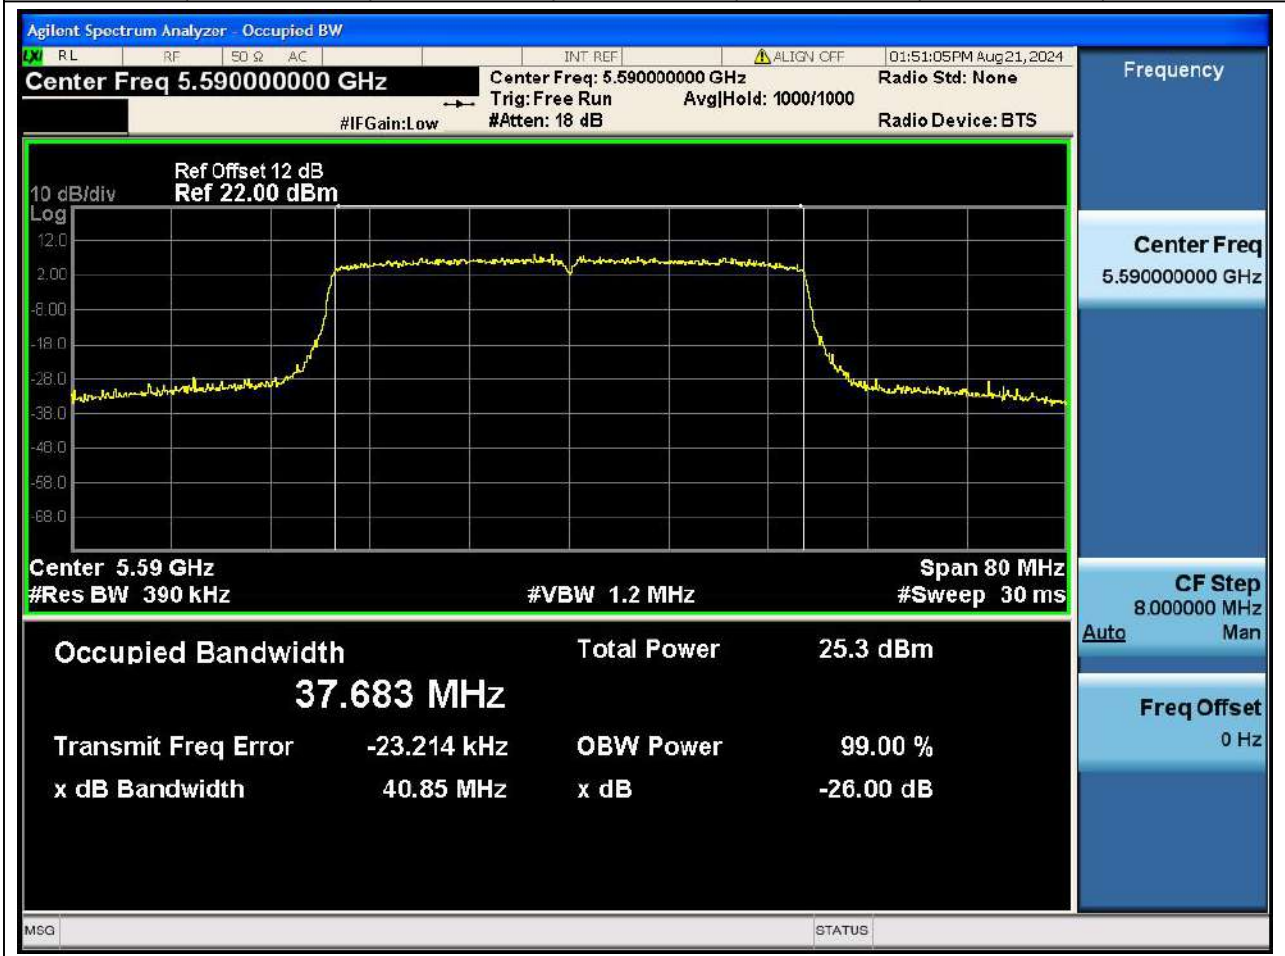

63. 802.11ax_40M_U-NII-2C_M

63.1. A.2-26dB Bandwidth(NTNV)

Center Frequency (MHz)	XdB Down	RBW (MHz)	Detector	Limit (MHz)	XdB BandWidth (MHz)	Verdict
5590	26	0.39	Peak	0	40.845176	N/A