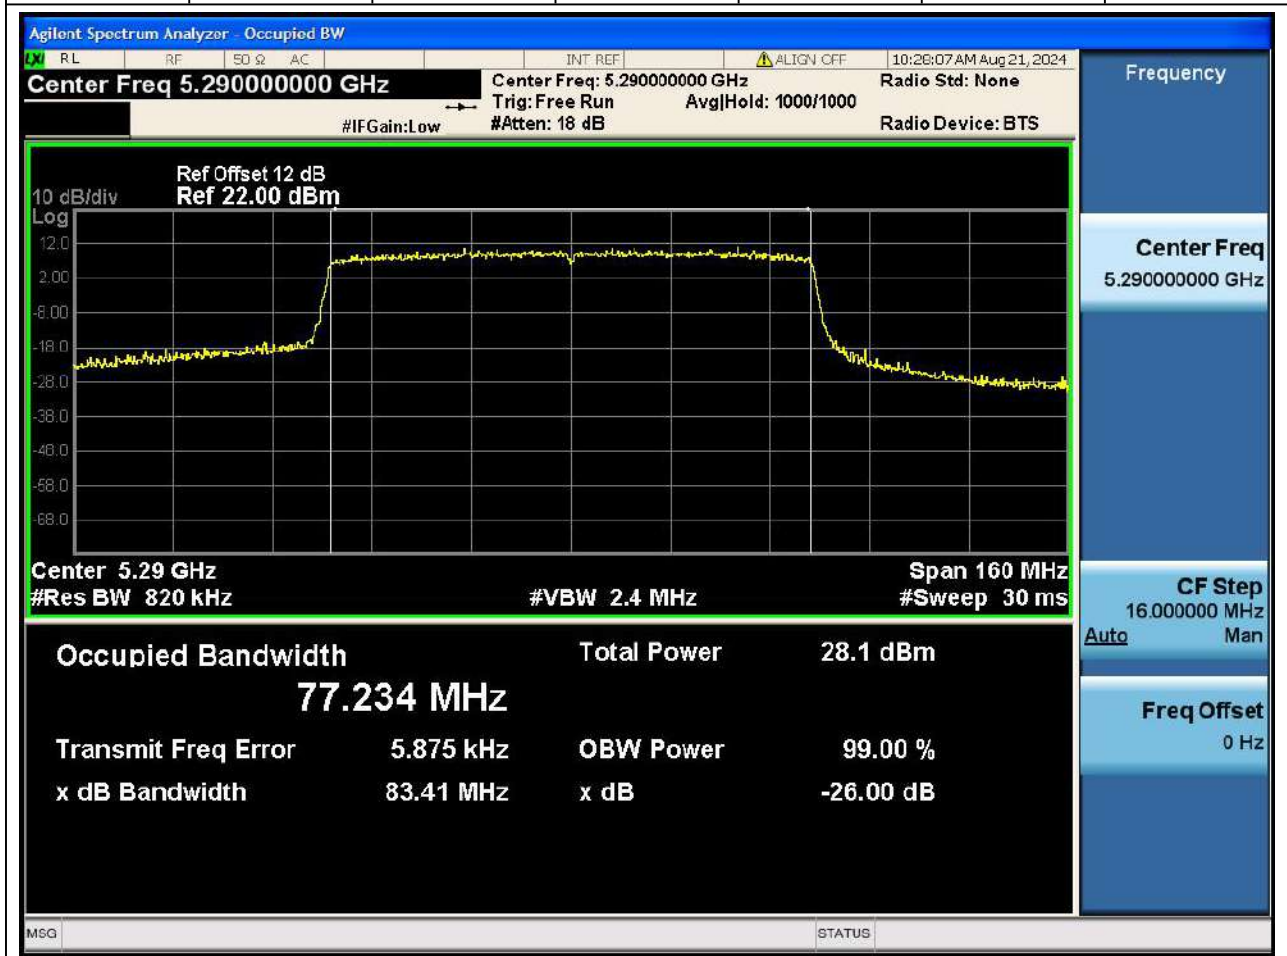

40. 802.11ax_80M_U-NII-2A_M

40.1. A.2-26dB Bandwidth(NTNV)

Center Frequency (MHz)	XdB Down	RBW (MHz)	Detector	Limit (MHz)	XdB BandWidth (MHz)	Verdict
5290	26	0.82	Peak	0	83.409165	N/A