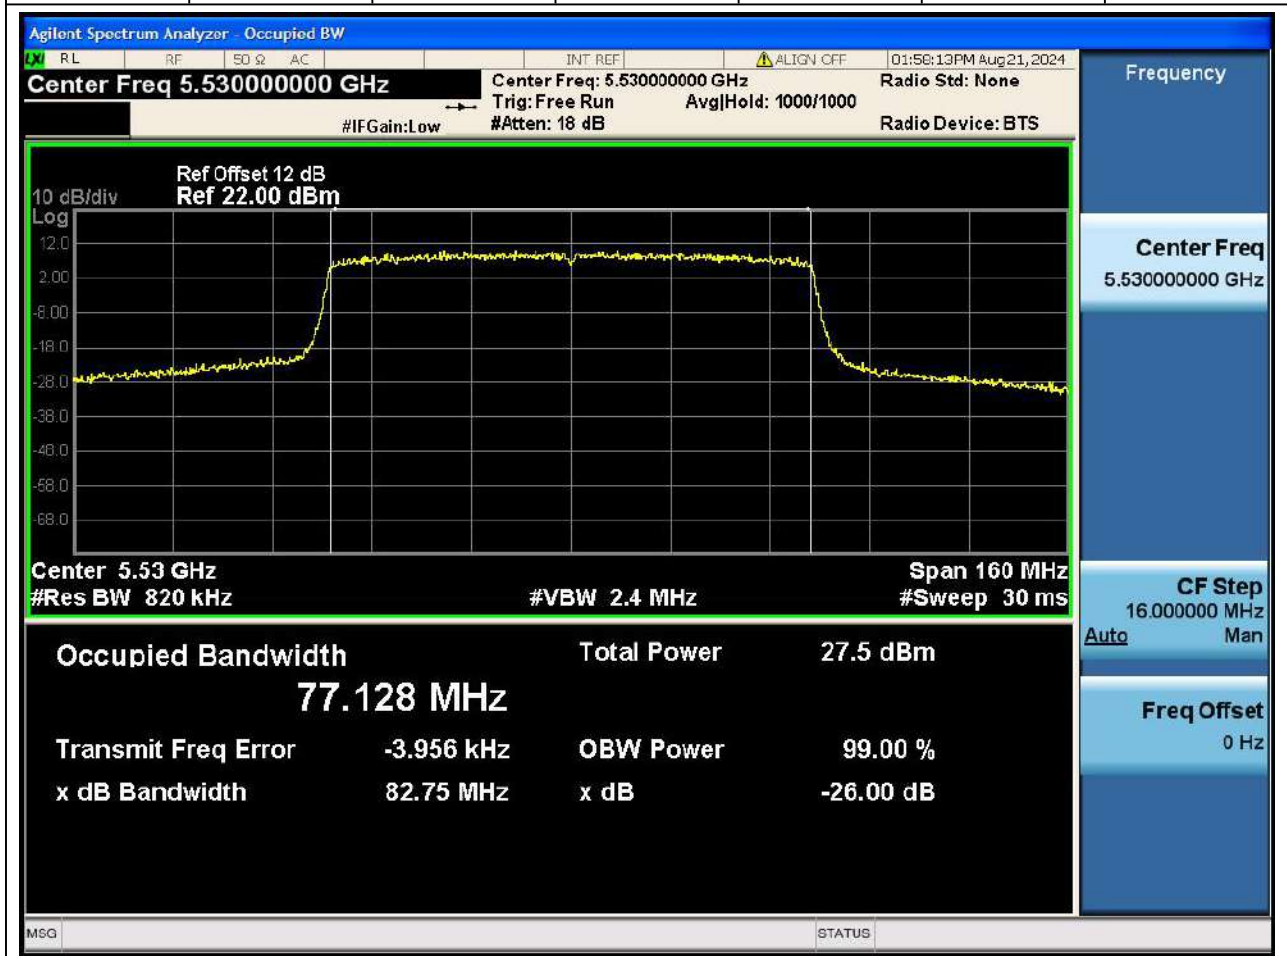

65. 802.11ax_80M_U-NII-2C_L

65.1. A.2-26dB Bandwidth(NTNV)

Center Frequency (MHz)	XdB Down	RBW (MHz)	Detector	Limit (MHz)	XdB BandWidth (MHz)	Verdict
5530	26	0.82	Peak	0	82.750745	N/A