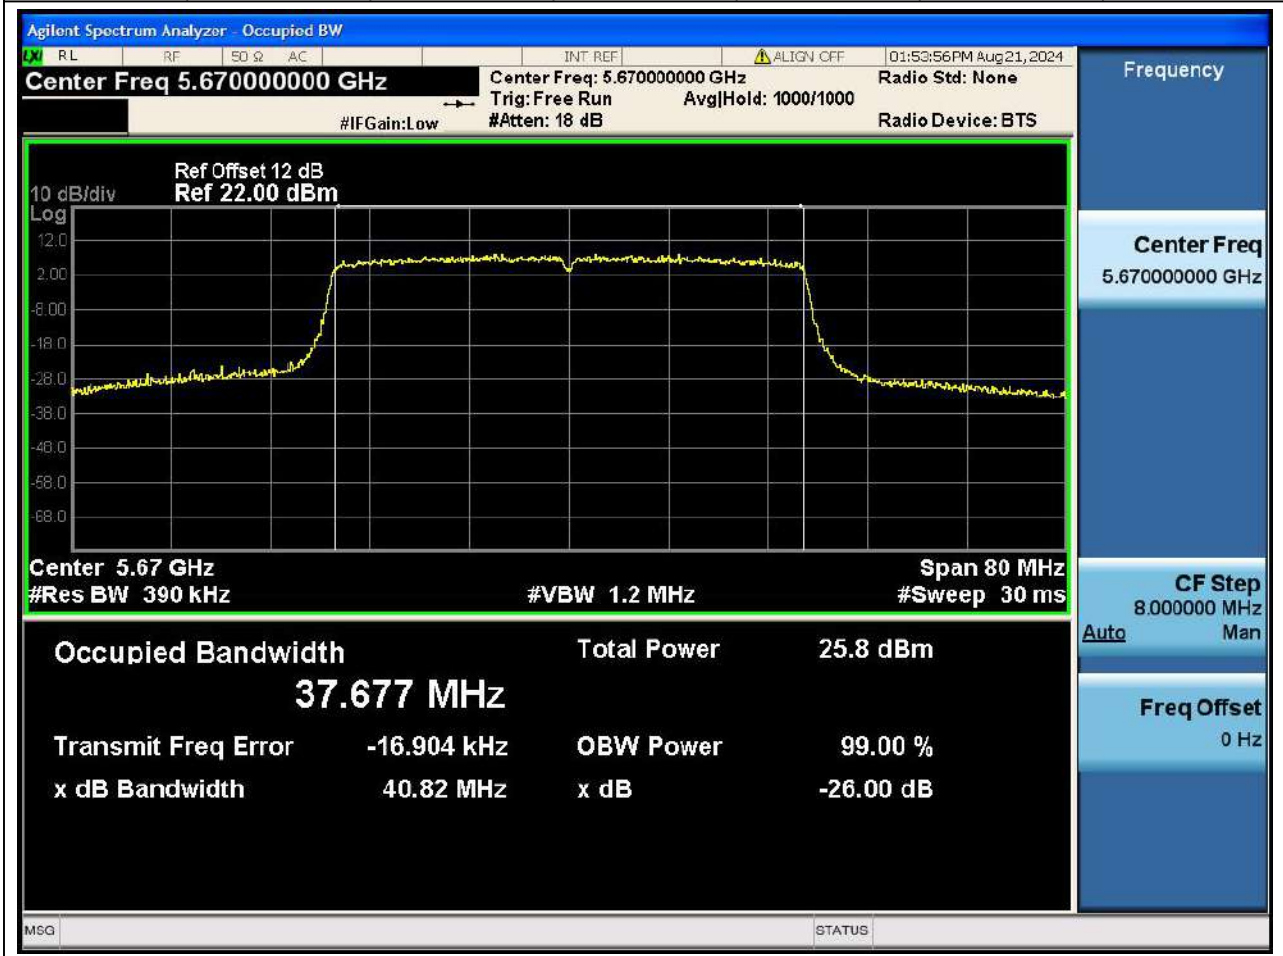

64. 802.11ax_40M_U-NII-2C_H

64.1. A.2-26dB Bandwidth(NTNV)

Center Frequency (MHz)	XdB Down	RBW (MHz)	Detector	Limit (MHz)	XdB BandWidth (MHz)	Verdict
5670	26	0.39	Peak	0	40.815079	N/A