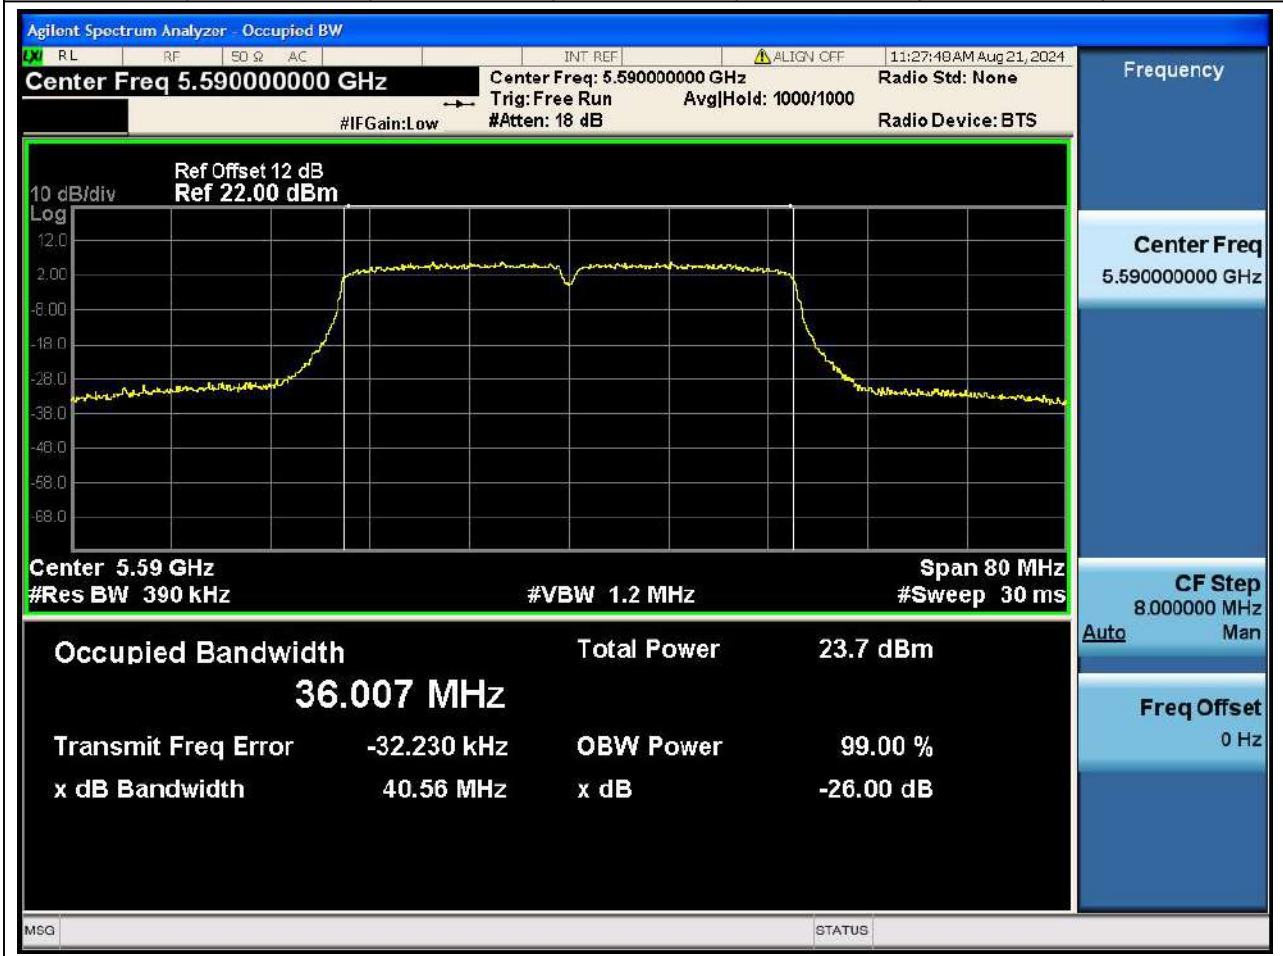

54. 802.11ac_40M_U-NII-2C_M

54.1. A.2-26dB Bandwidth(NTNV)

Center Frequency (MHz)	XdB Down	RBW (MHz)	Detector	Limit (MHz)	XdB BandWidth (MHz)	Verdict
5590	26	0.39	Peak	0	40.56089	N/A