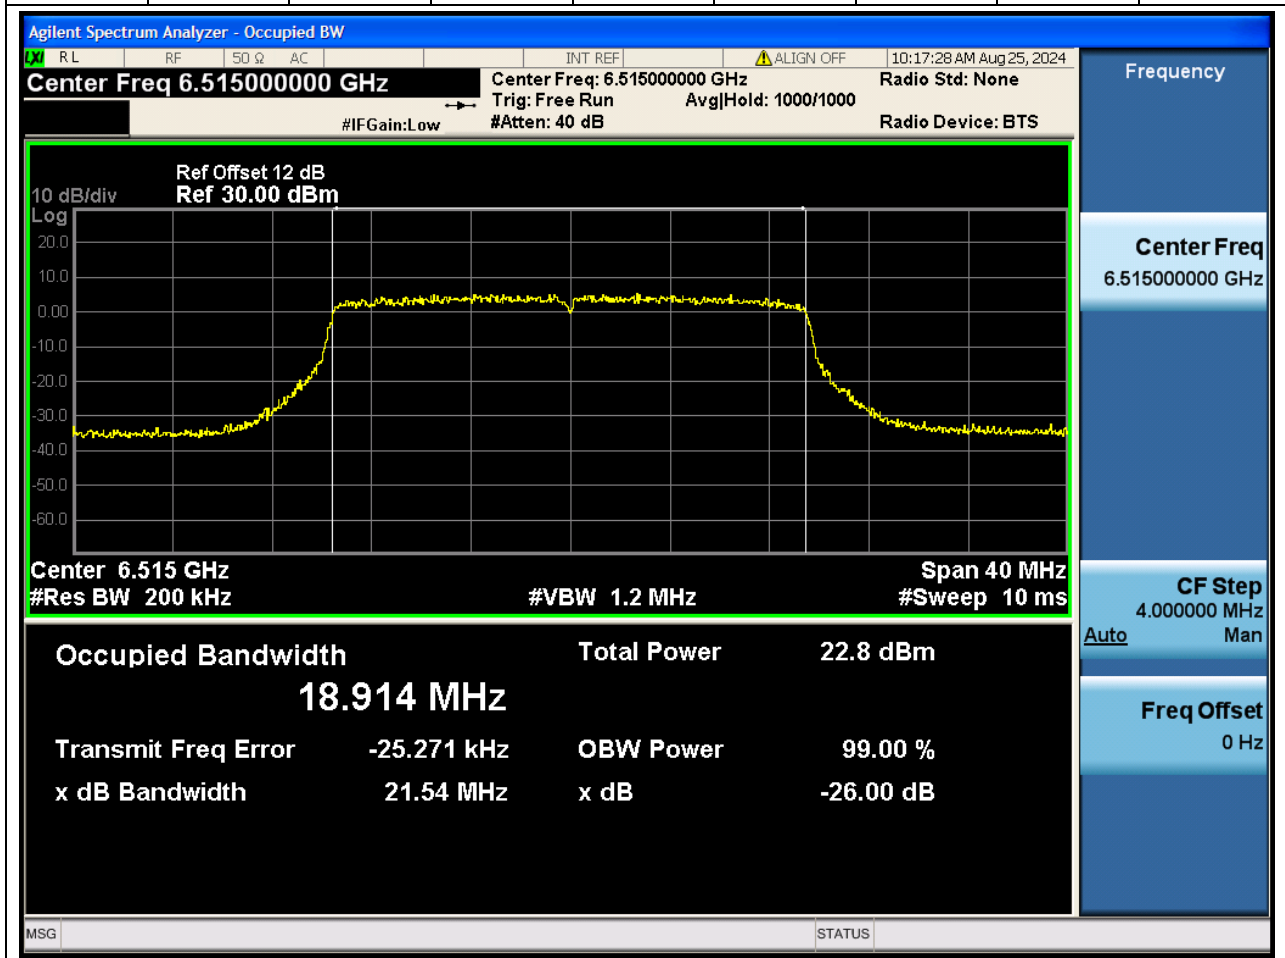

15. 802.11ax_20M_U-NII-6_CH113

15.1. A.2.2-99% Bandwidth(NTNV)

Center Frequency (MHz)	OBW Power (%)		RBW (MHz)	Detector	Limit (MHz)	OBW (MHz)		Verdict
6515	99		0.2	Peak	0	18.91429 2		N/A