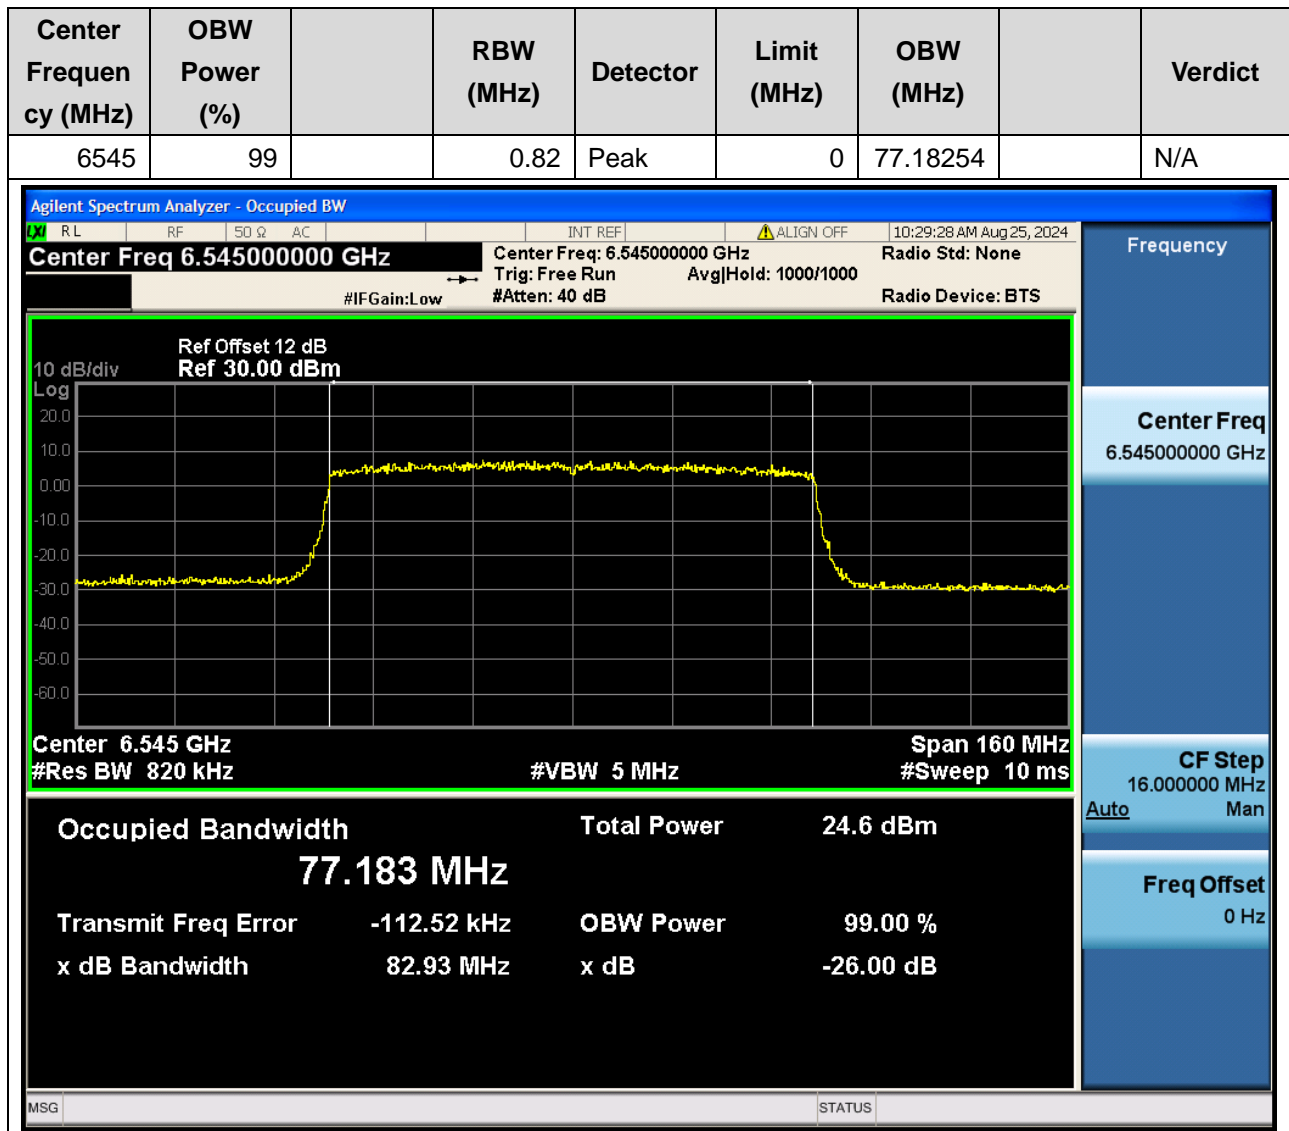

19. 802.11ax_80M_U-NII-6_CH119

19.1. A.2.2-99% Bandwidth(NTNV)