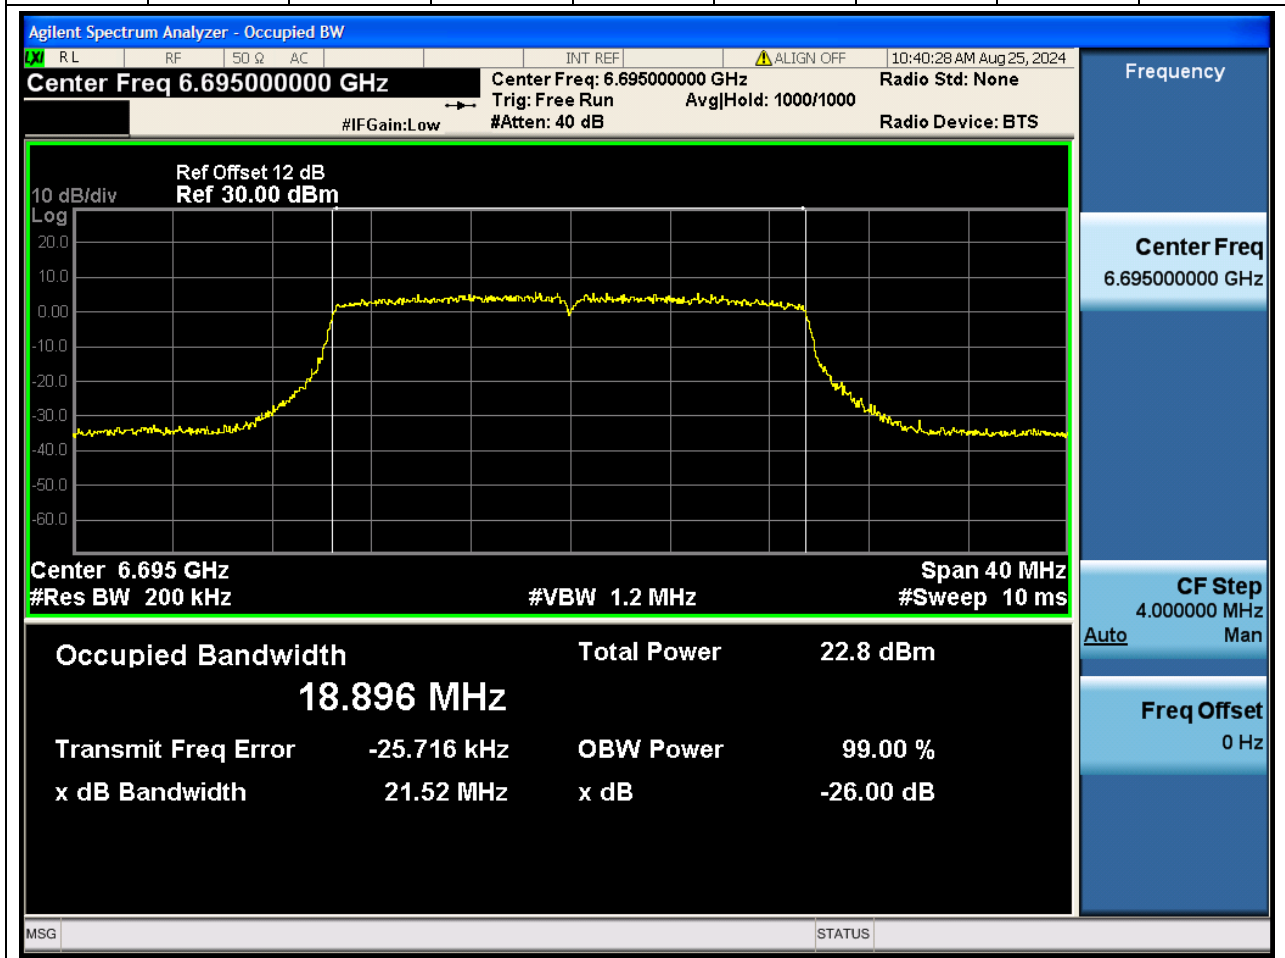

22. 802.11ax_20M_U-NII-7_CH149

22.1. A.2.2-99% Bandwidth(NTNV)

Center Frequency (MHz)	OBW Power (%)		RBW (MHz)	Detector	Limit (MHz)	OBW (MHz)		Verdict
6695	99		0.2	Peak	0	18.896418		N/A