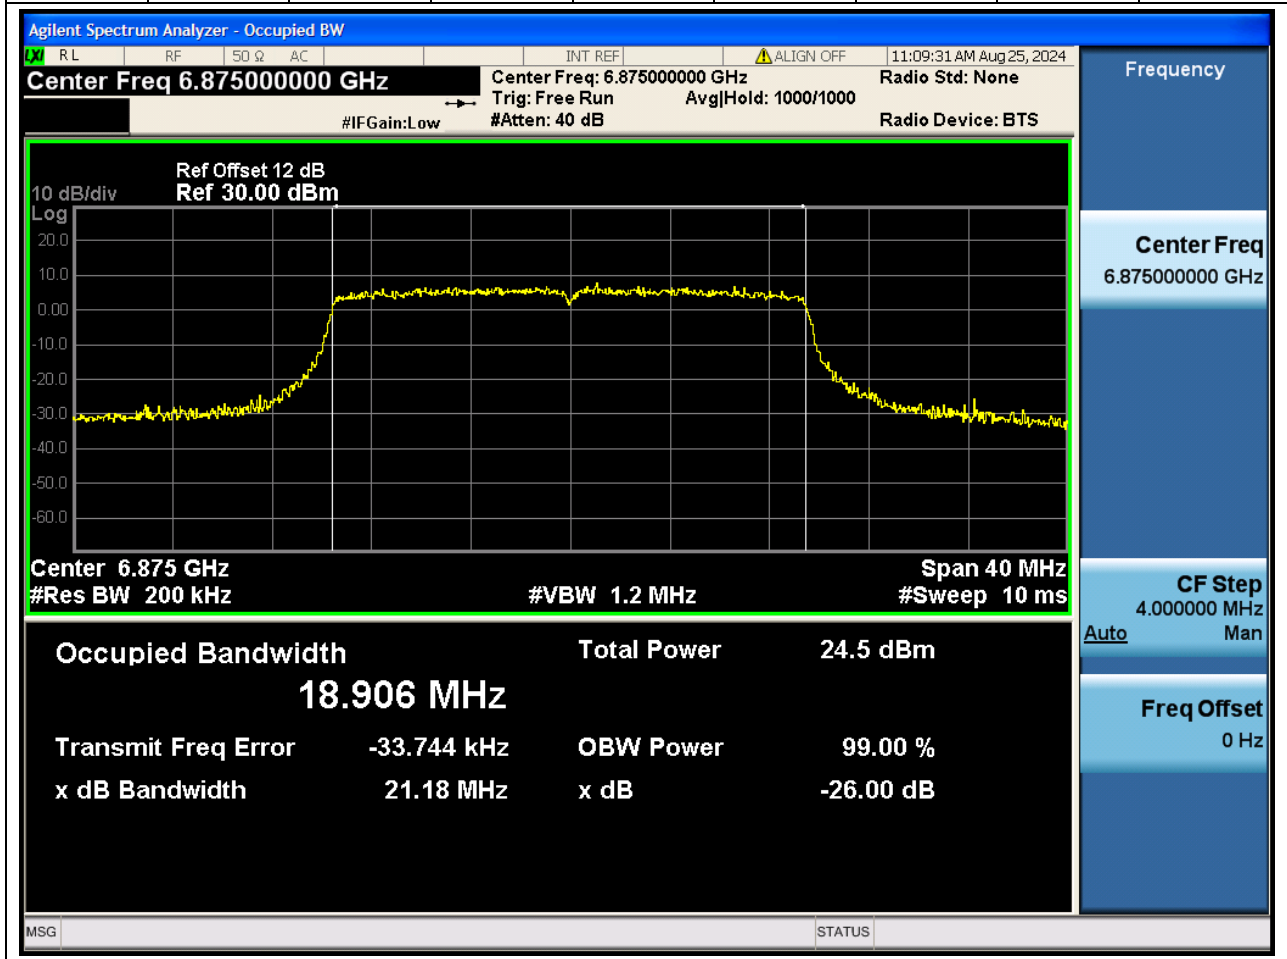

31. 802.11ax_20M_U-NII-8_CH185

31.1. A.2.2-99% Bandwidth(NTNV)

Center Frequency (MHz)	OBW Power (%)		RBW (MHz)	Detector	Limit (MHz)	OBW (MHz)		Verdict
6875	99		0.2	Peak	0	18.90639 3		N/A