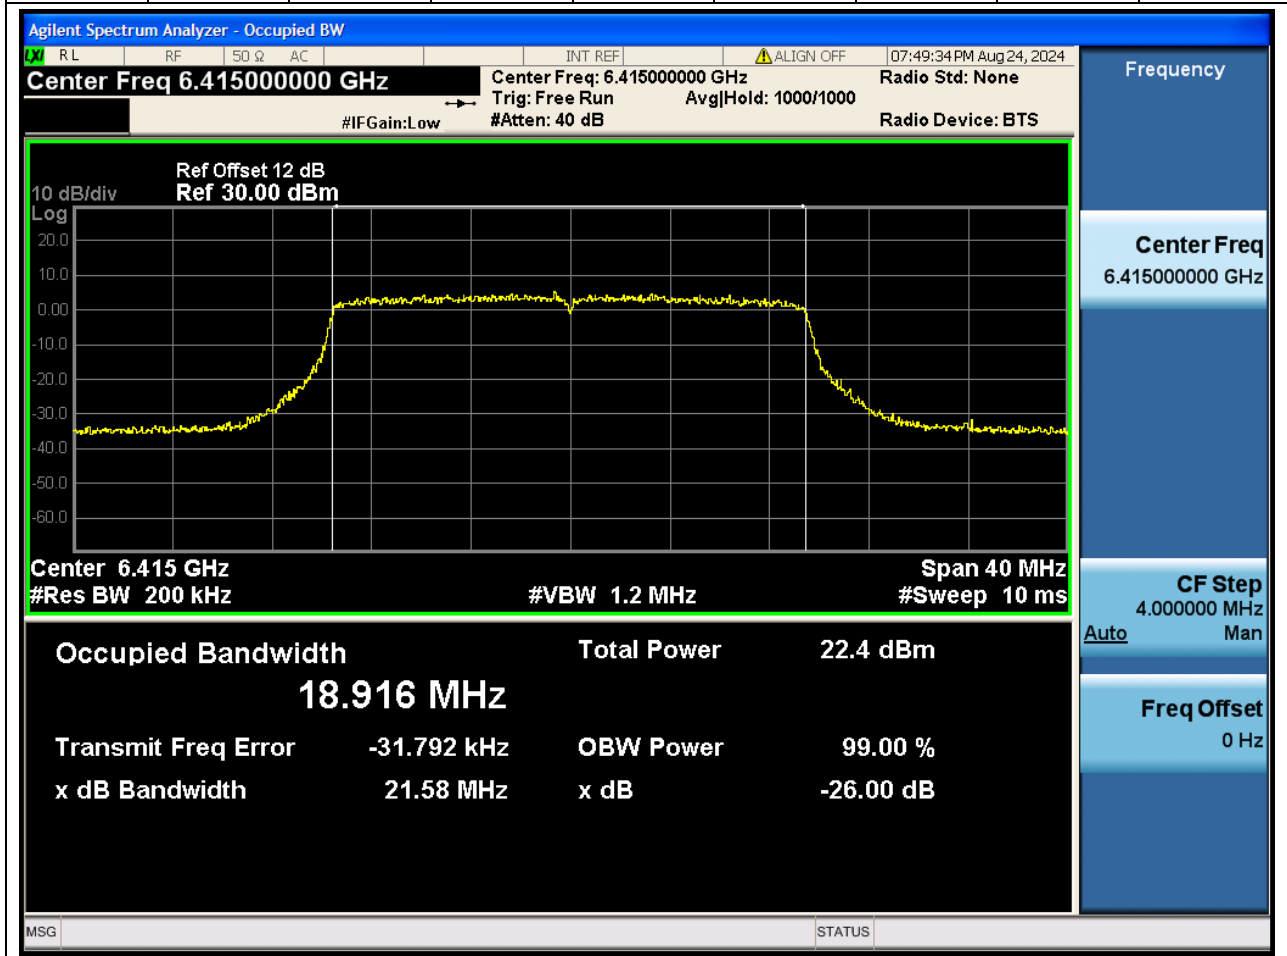

3. 802.11ax_20M_U-NII-5_CH93

3.1. A.2.2-99% Bandwidth(NTNV)

Center Frequency (MHz)	OBW Power (%)		RBW (MHz)	Detector	Limit (MHz)	OBW (MHz)		Verdict
6415	99		0.2	Peak	0	18.916205		N/A