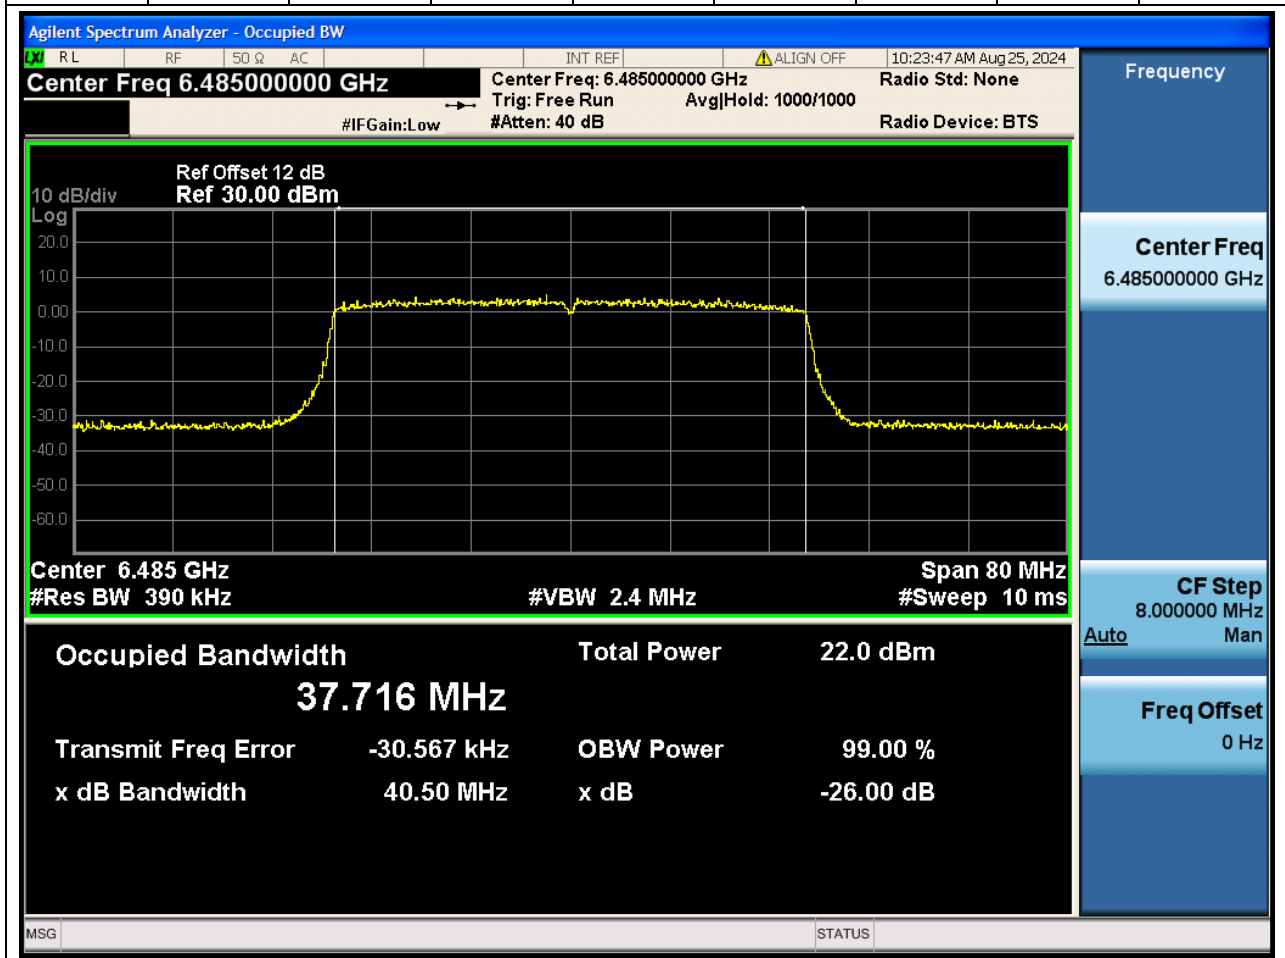

17. 802.11ax_40M_U-NII-6_CH107

17.1. A.2.2-99% Bandwidth(NTNV)

Center Frequency (MHz)	OBW Power (%)		RBW (MHz)	Detector	Limit (MHz)	OBW (MHz)		Verdict
6485	99		0.39	Peak	0	37.716306		N/A