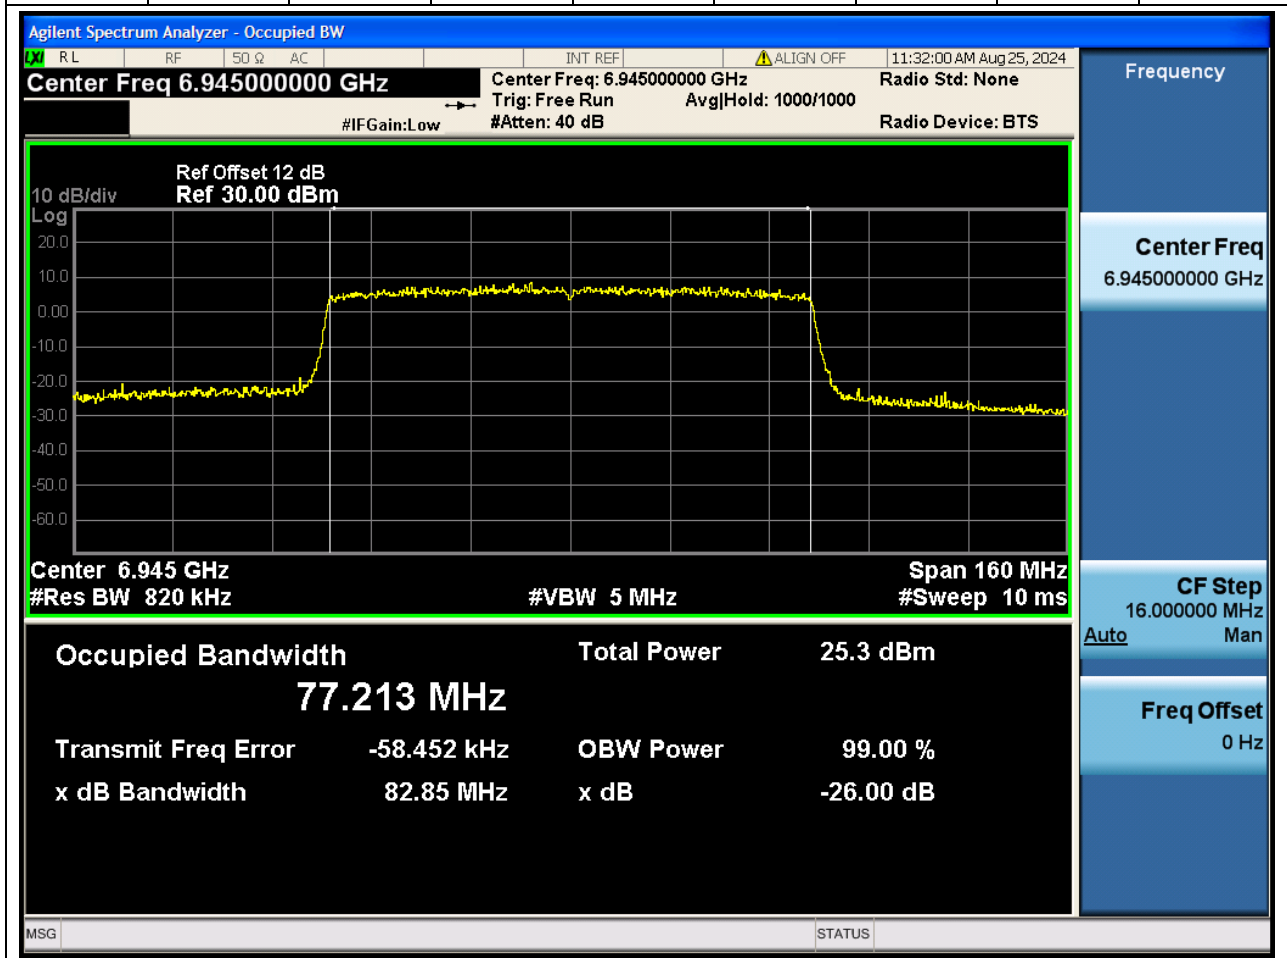

39. 802.11ax_80M_U-NII-8_CH199

39.1. A.2.2-99% Bandwidth(NTNV)

Center Frequency (MHz)	OBW Power (%)		RBW (MHz)	Detector	Limit (MHz)	OBW (MHz)		Verdict
6945	99		0.82	Peak	0	77.21289 2		N/A