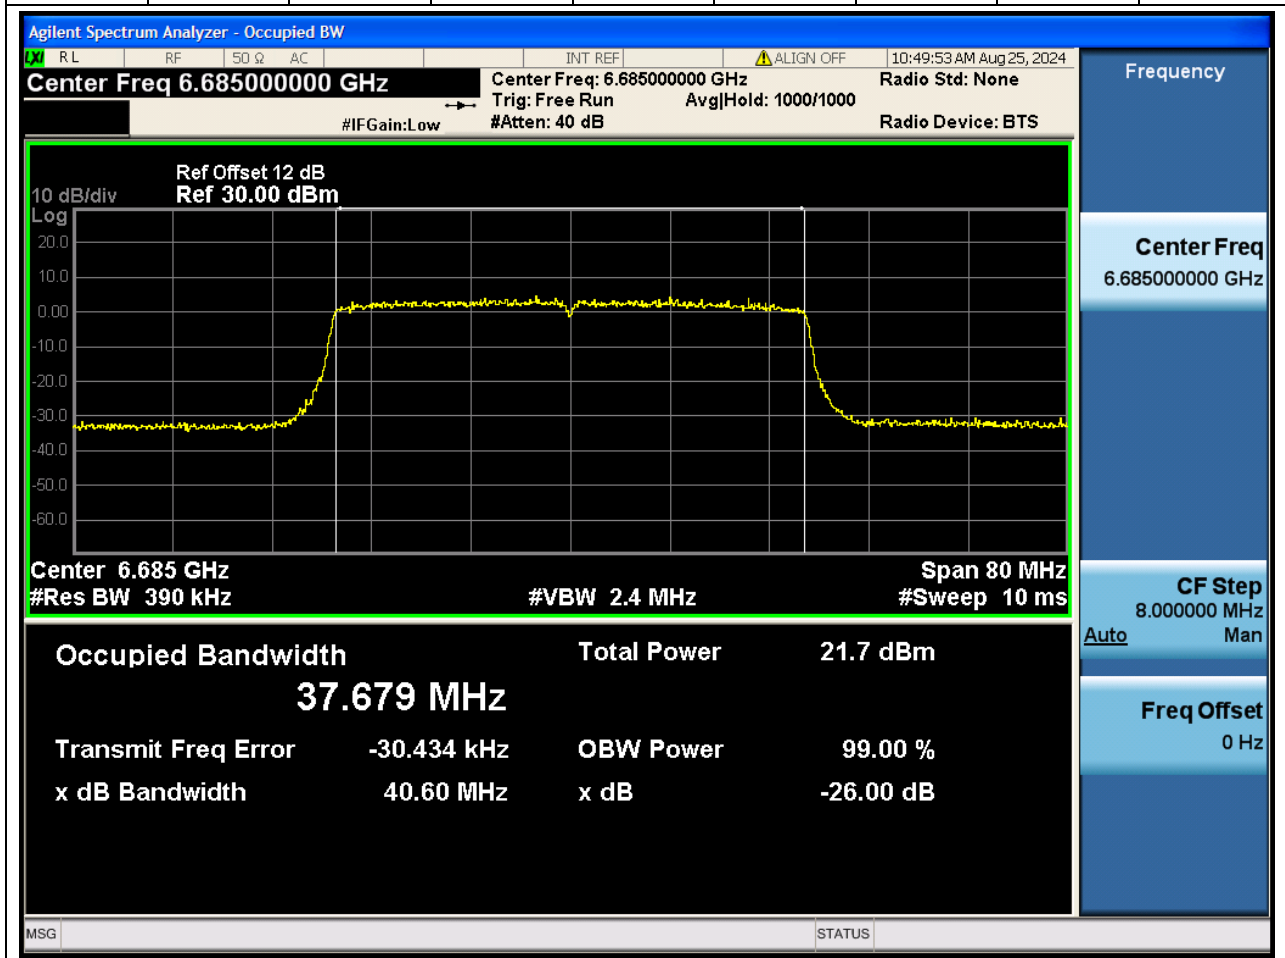

25. 802.11ax_40M_U-NII-7_CH147

25.1. A.2.2-99% Bandwidth(NTNV)

Center Frequency (MHz)	OBW Power (%)		RBW (MHz)	Detector	Limit (MHz)	OBW (MHz)		Verdict
6685	99		0.39	Peak	0	37.67894 2		N/A