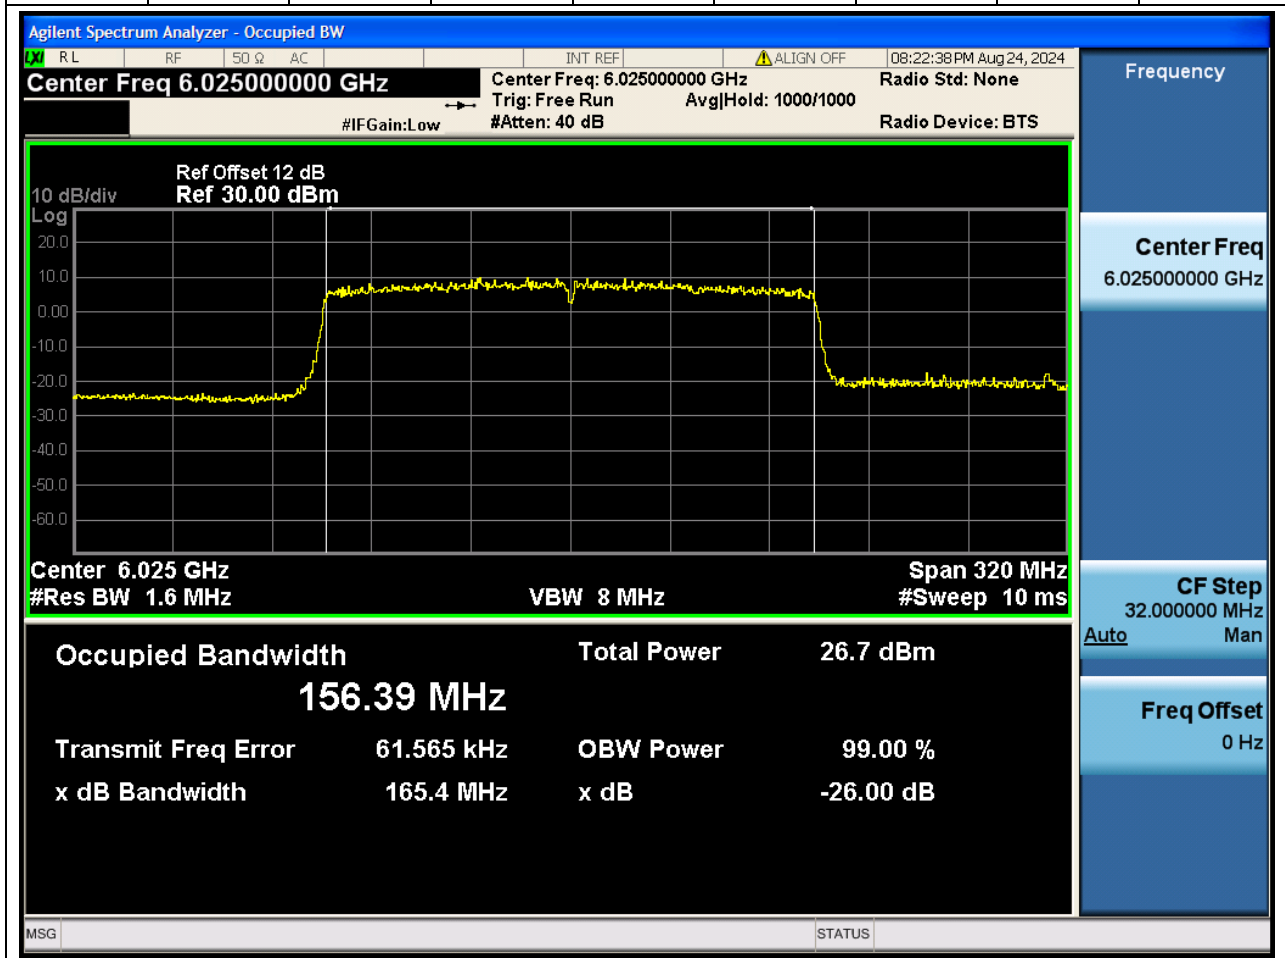

10. 802.11ax_160M_U-NII-5_CH15

10.1. A.2.2-99% Bandwidth(NTNV)

Center Frequency (MHz)	OBW Power (%)		RBW (MHz)	Detector	Limit (MHz)	OBW (MHz)		Verdict
6025	99		1.6	Peak	0	156.38954		N/A