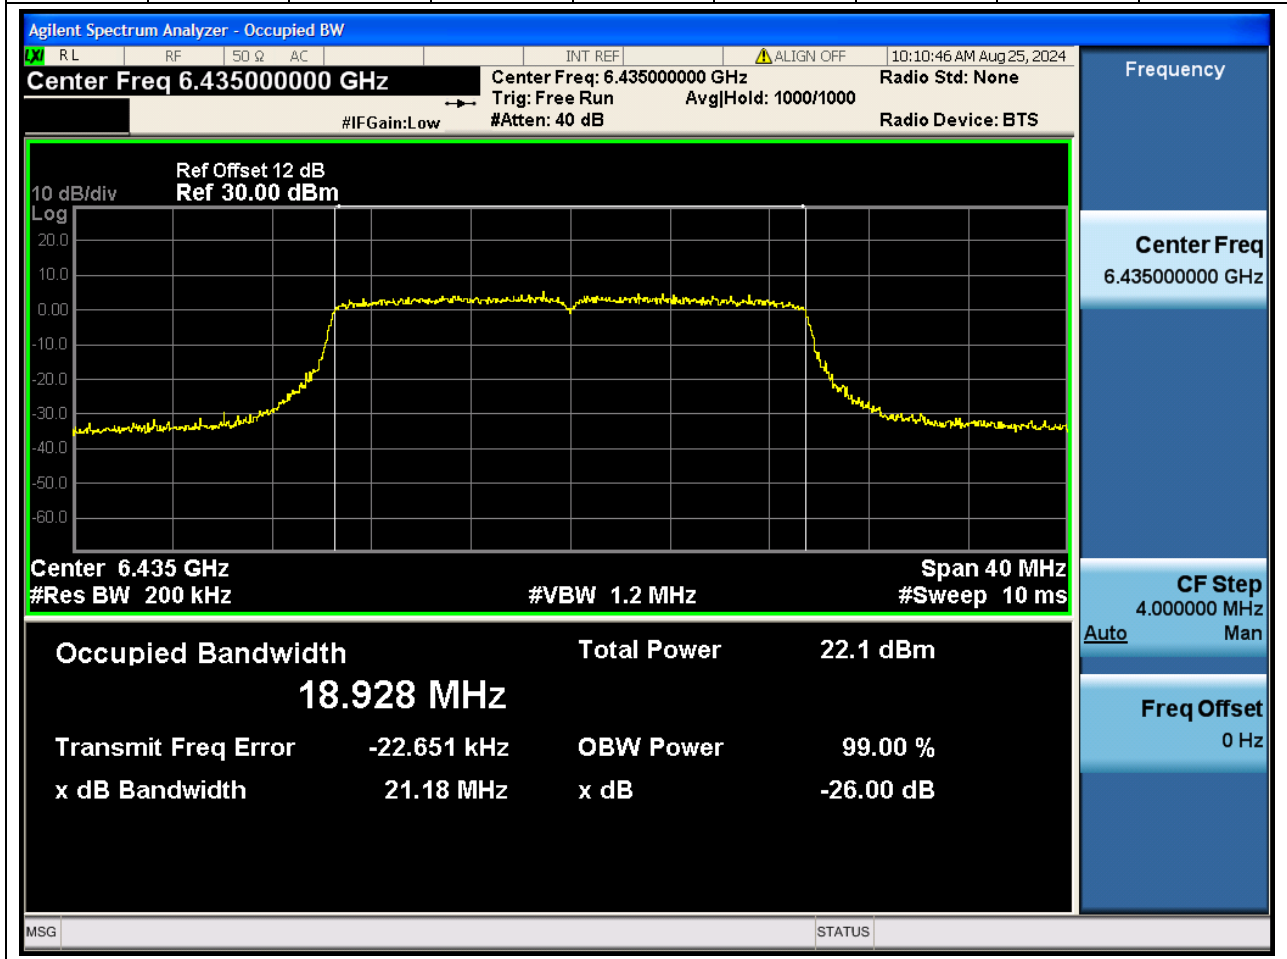

13. 802.11ax_20M_U-NII-6_CH97

13.1. A.2.2-99% Bandwidth(NTNV)

Center Frequency (MHz)	OBW Power (%)	RBW (MHz)	Detector	Limit (MHz)	OBW (MHz)	Verdict
6435	99	0.2	Peak	0	18.92755 1	N/A