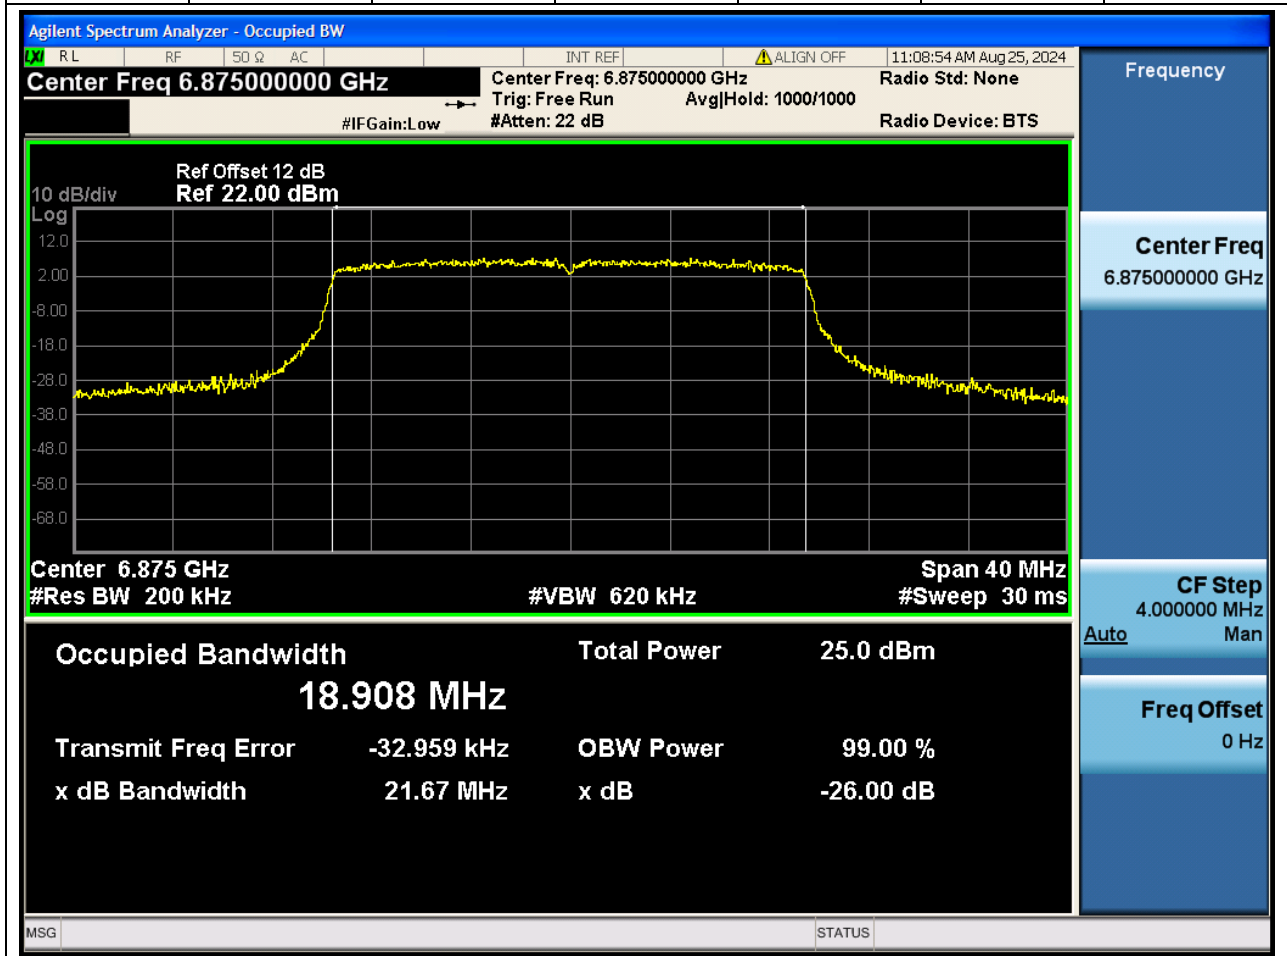

31. 802.11ax_20M_U-NII-8_CH185

31.1. A.2-26dB Bandwidth(NTNV)

Center Frequency (MHz)	XdB Down	RBW (MHz)	Detector	Limit (MHz)	XdB BandWidth (MHz)	Verdict
6875	26	0.2	Peak	0	21.669433	N/A