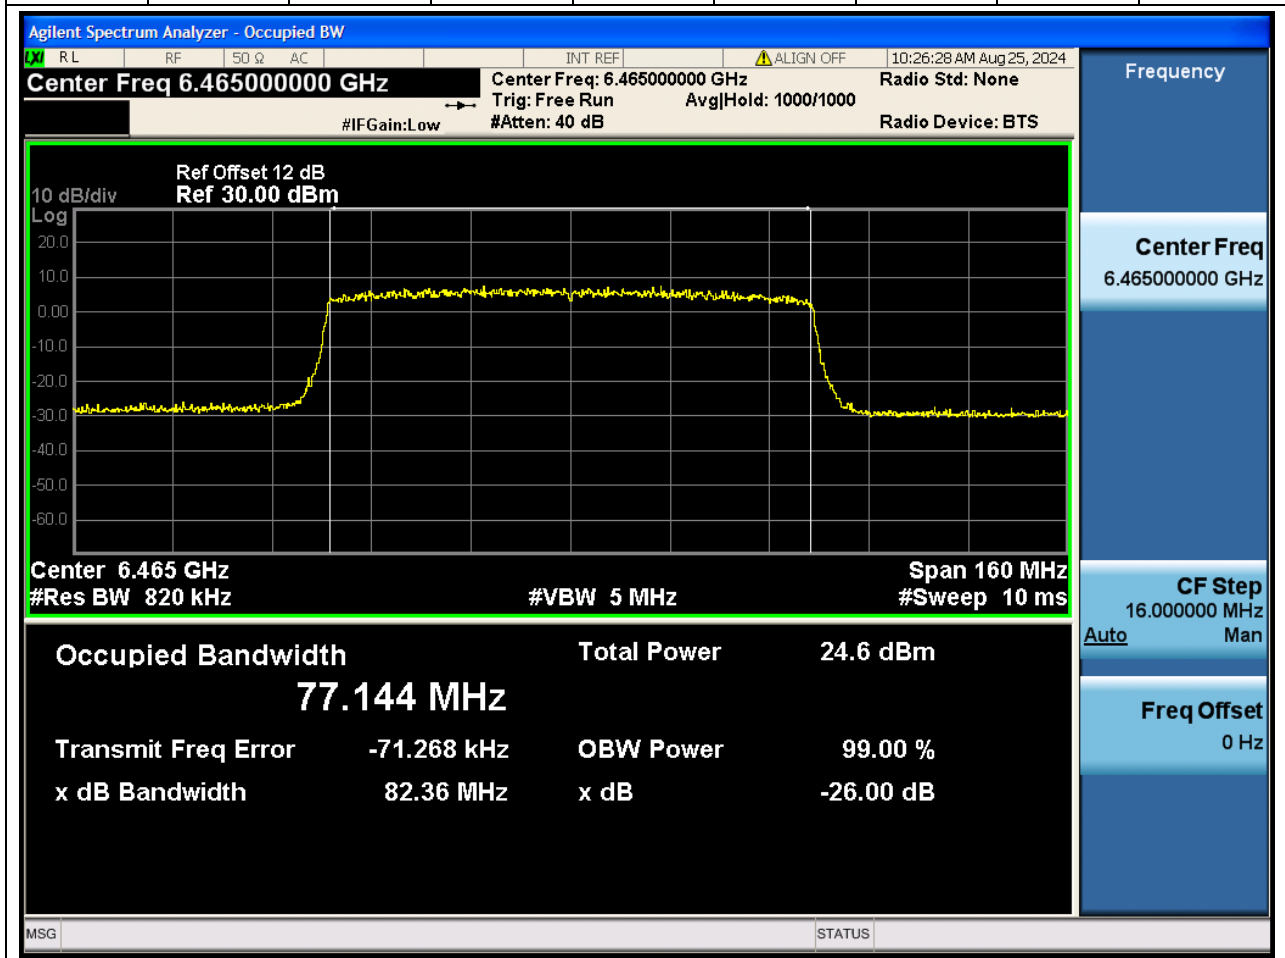

18. 802.11ax_80M_U-NII-6_CH103

18.1. A.2.2-99% Bandwidth(NTNV)

Center Frequency (MHz)	OBW Power (%)		RBW (MHz)	Detector	Limit (MHz)	OBW (MHz)		Verdict
6465	99		0.82	Peak	0	77.14362 2		N/A