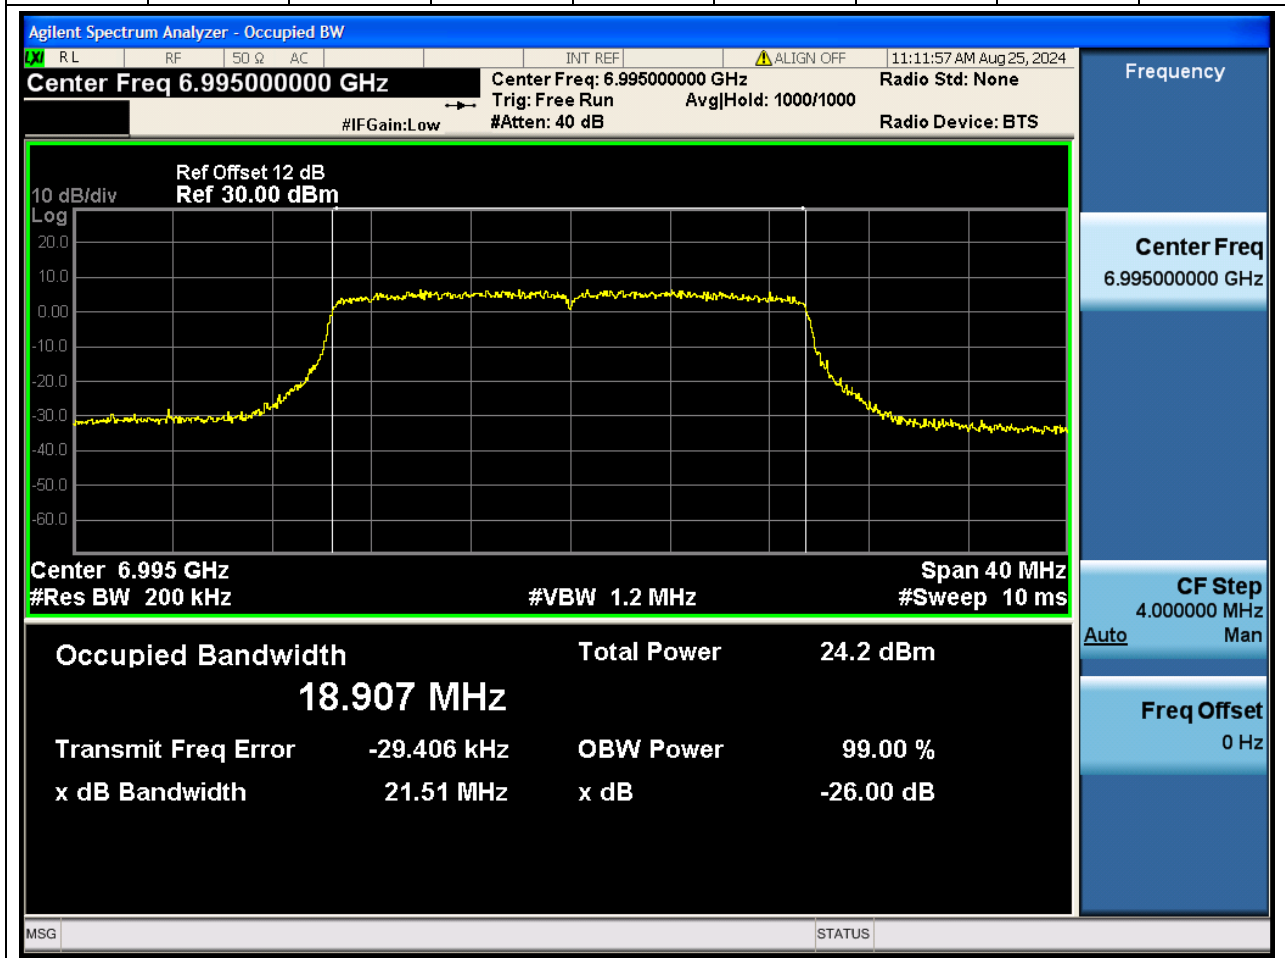

32. 802.11ax_20M_U-NII-8_CH209

32.1. A.2.2-99% Bandwidth(NTNV)

Center Frequency (MHz)	OBW Power (%)	RBW (MHz)	Detector	Limit (MHz)	OBW (MHz)	Verdict
6995	99	0.2	Peak	0	18.907338	N/A