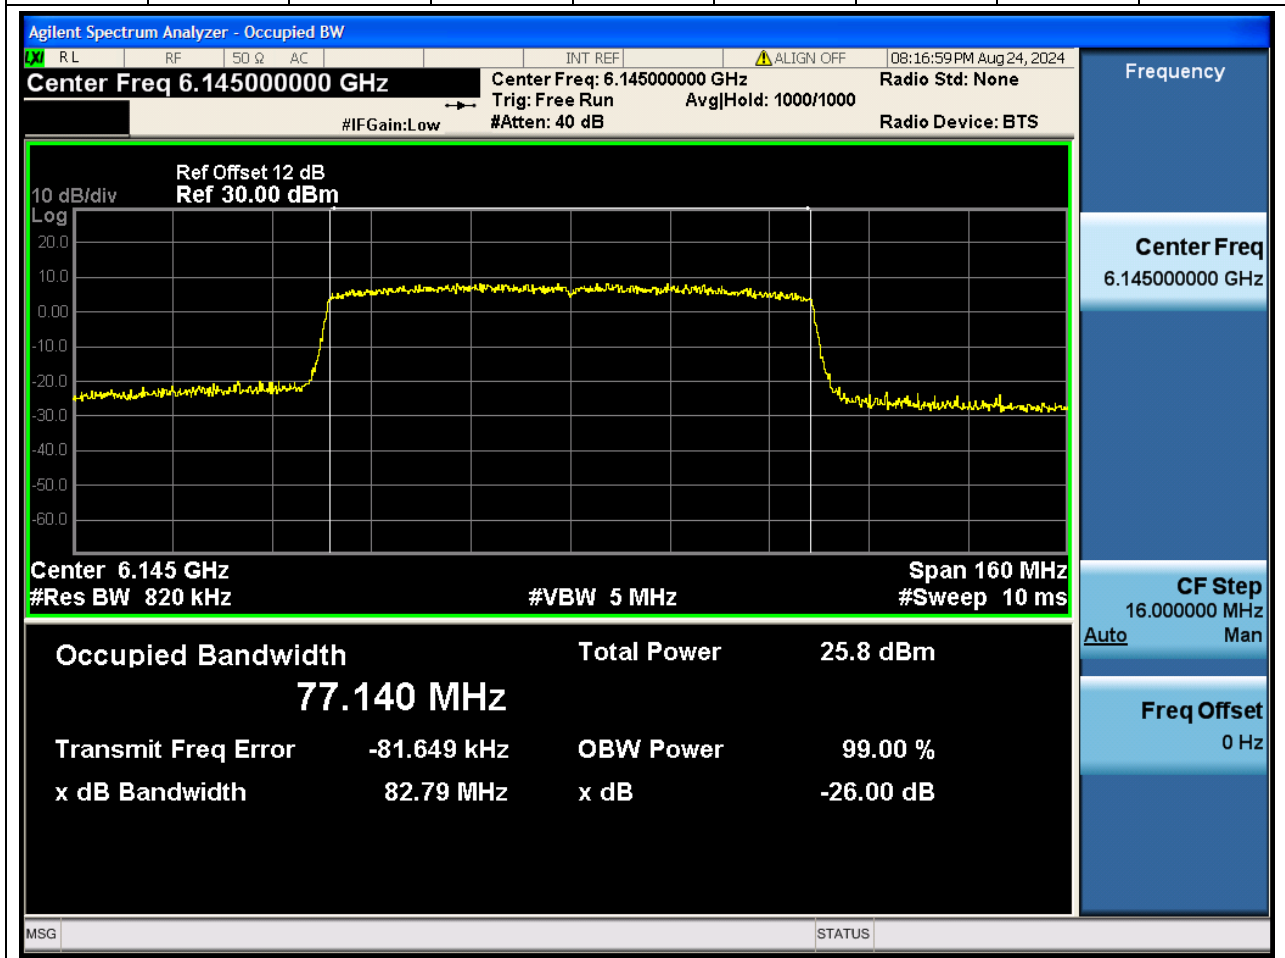

8. 802.11ax_80M_U-NII-5_CH39

8.1. A.2.2-99% Bandwidth(NTNV)

Center Frequency (MHz)	OBW Power (%)		RBW (MHz)	Detector	Limit (MHz)	OBW (MHz)		Verdict
6145	99		0.82	Peak	0	77.140053		N/A