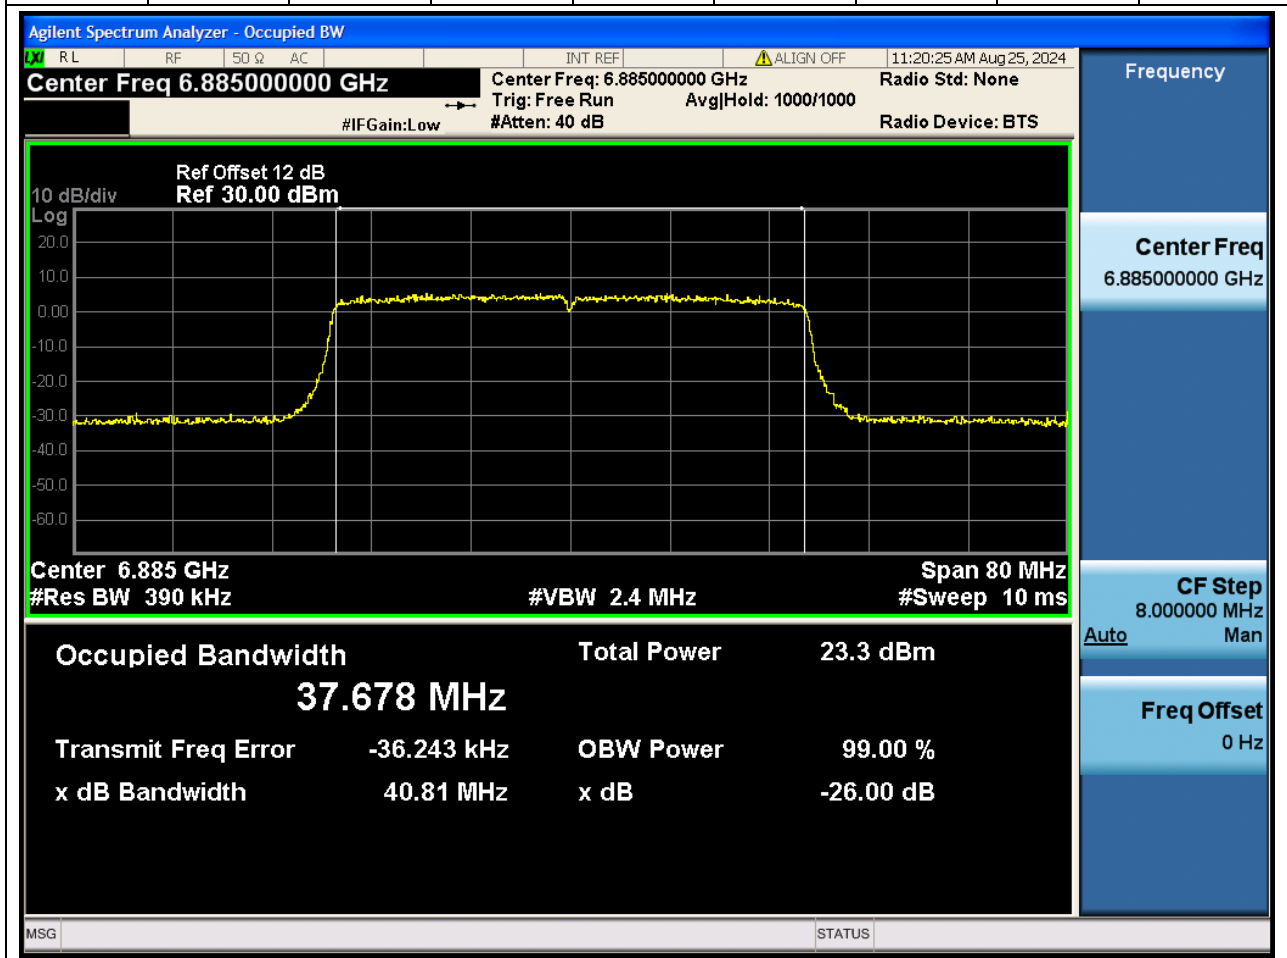

35. 802.11ax_40M_U-NII-8_CH187

35.1. A.2.2-99% Bandwidth(NTNV)

Center Frequency (MHz)	OBW Power (%)		RBW (MHz)	Detector	Limit (MHz)	OBW (MHz)		Verdict
6885	99		0.39	Peak	0	37.677617		N/A