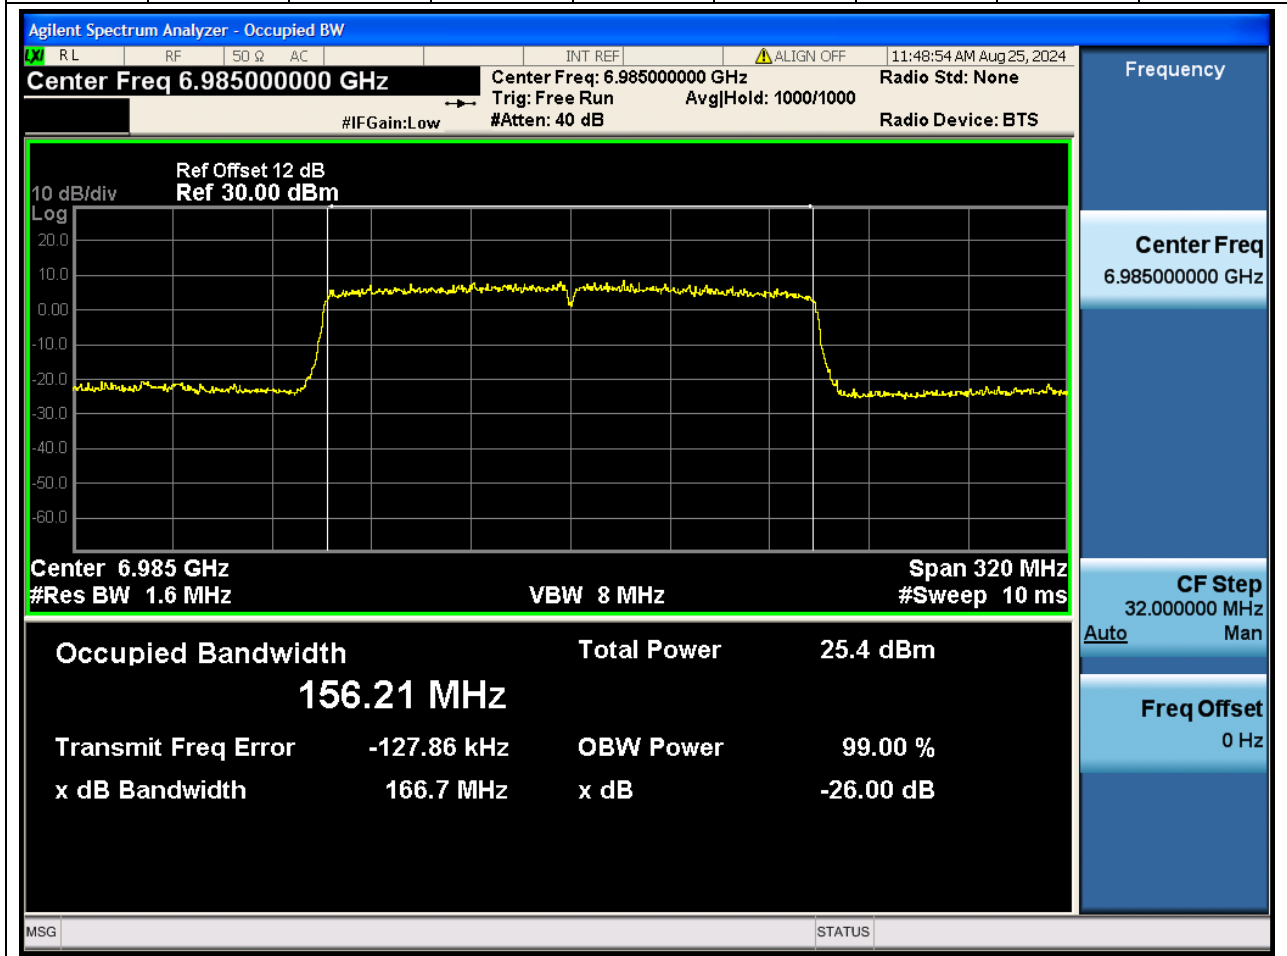

42. 802.11ax_160M_U-NII-8_CH207

42.1. A.2.2-99% Bandwidth(NTNV)

Center Frequency (MHz)	OBW Power (%)		RBW (MHz)	Detector	Limit (MHz)	OBW (MHz)		Verdict
6985	99		1.6	Peak	0	156.2061 63		N/A

--BLANK BELOW--