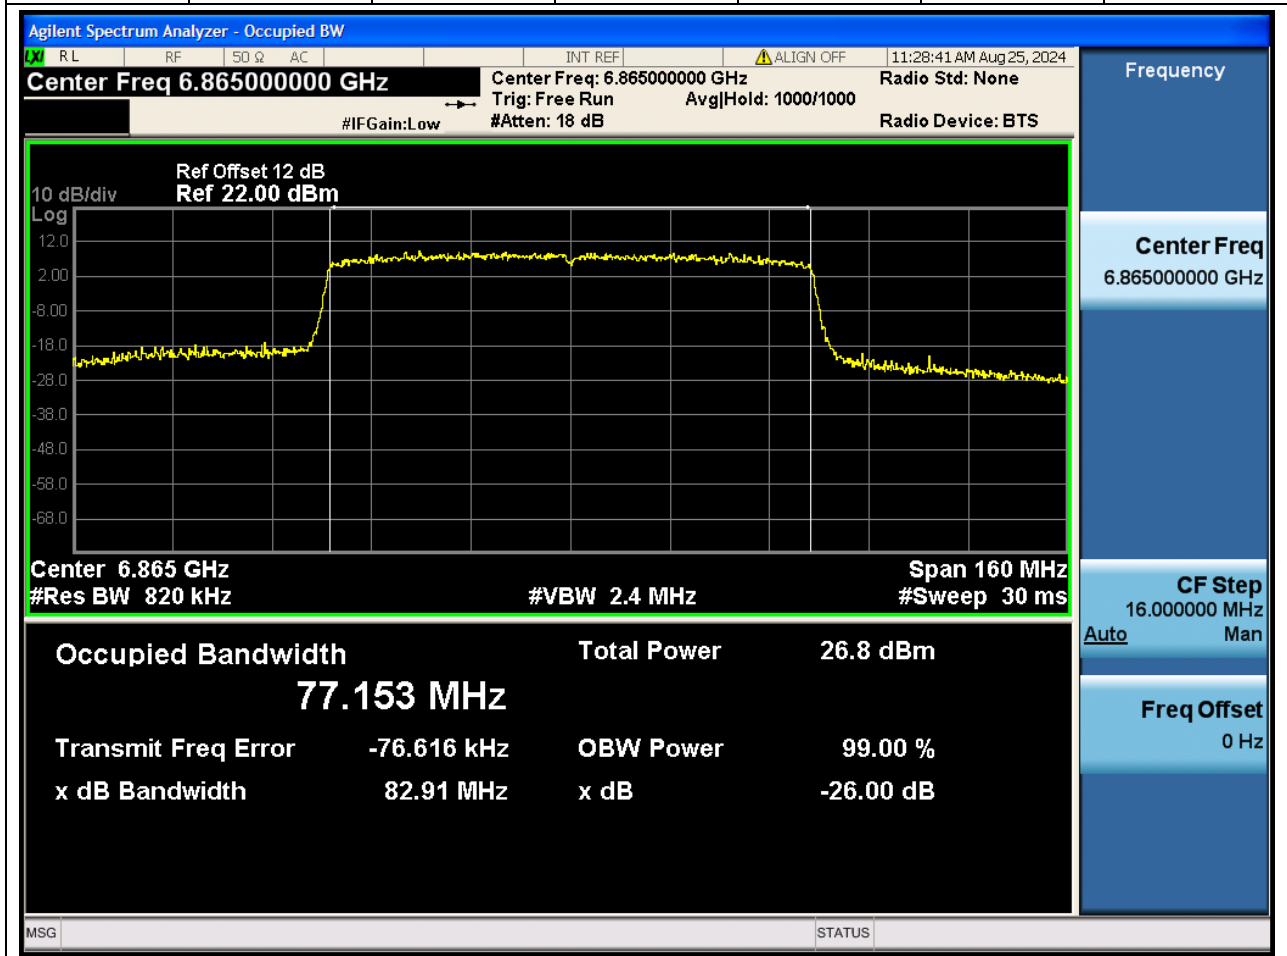

38. 802.11ax_80M_U-NII-8_CH183

38.1. A.2-26dB Bandwidth(NTNV)

Center Frequency (MHz)	XdB Down	RBW (MHz)	Detector	Limit (MHz)	XdB BandWidth (MHz)	Verdict
6865	26	0.82	Peak	0	82.911539	N/A