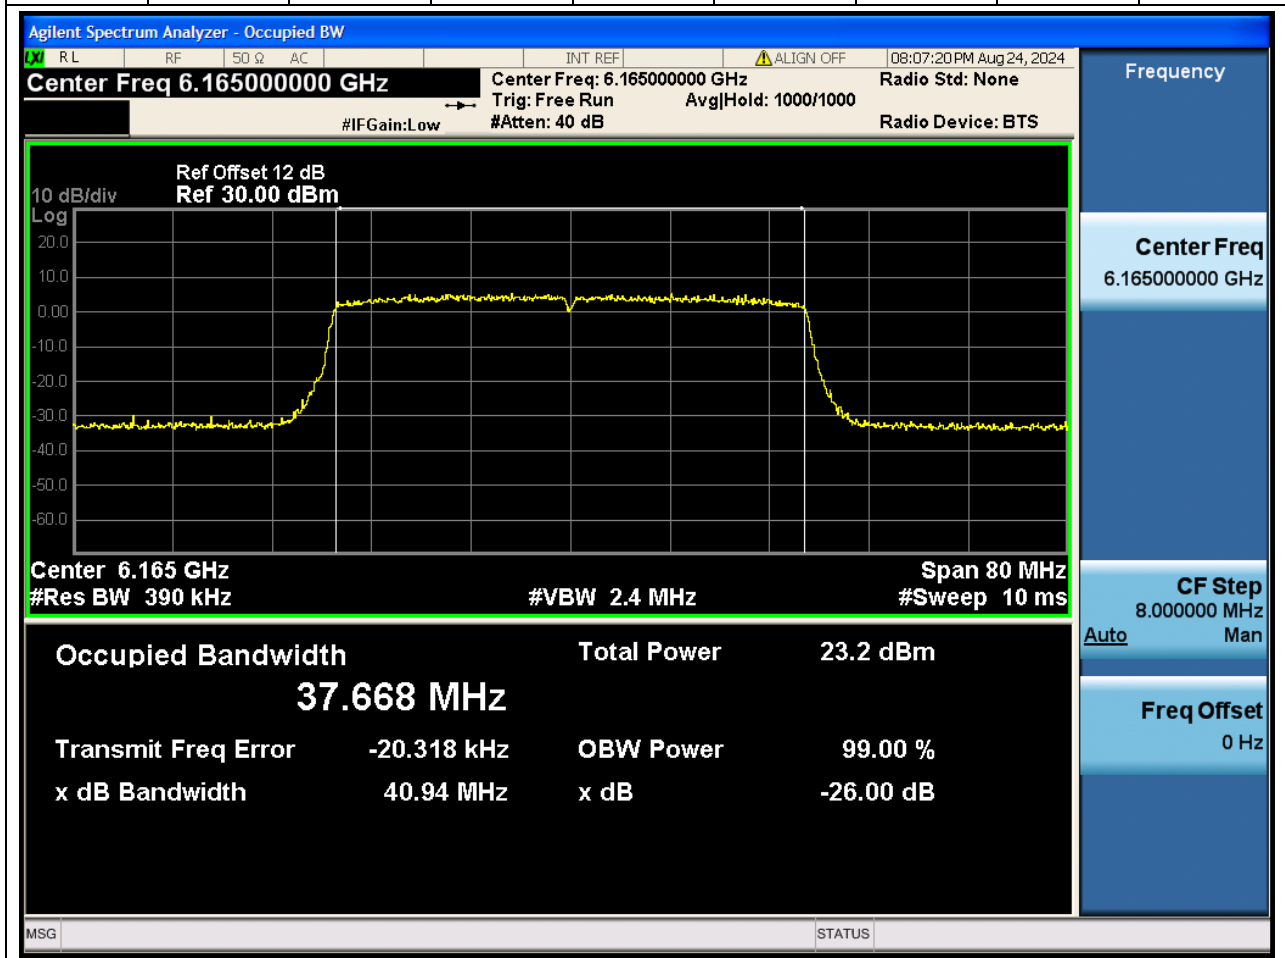

5. 802.11ax_40M_U-NII-5_CH43

5.1. A.2.2-99% Bandwidth(NTNV)

Center Frequency (MHz)	OBW Power (%)		RBW (MHz)	Detector	Limit (MHz)	OBW (MHz)		Verdict
6165	99		0.39	Peak	0	37.66795 2		N/A