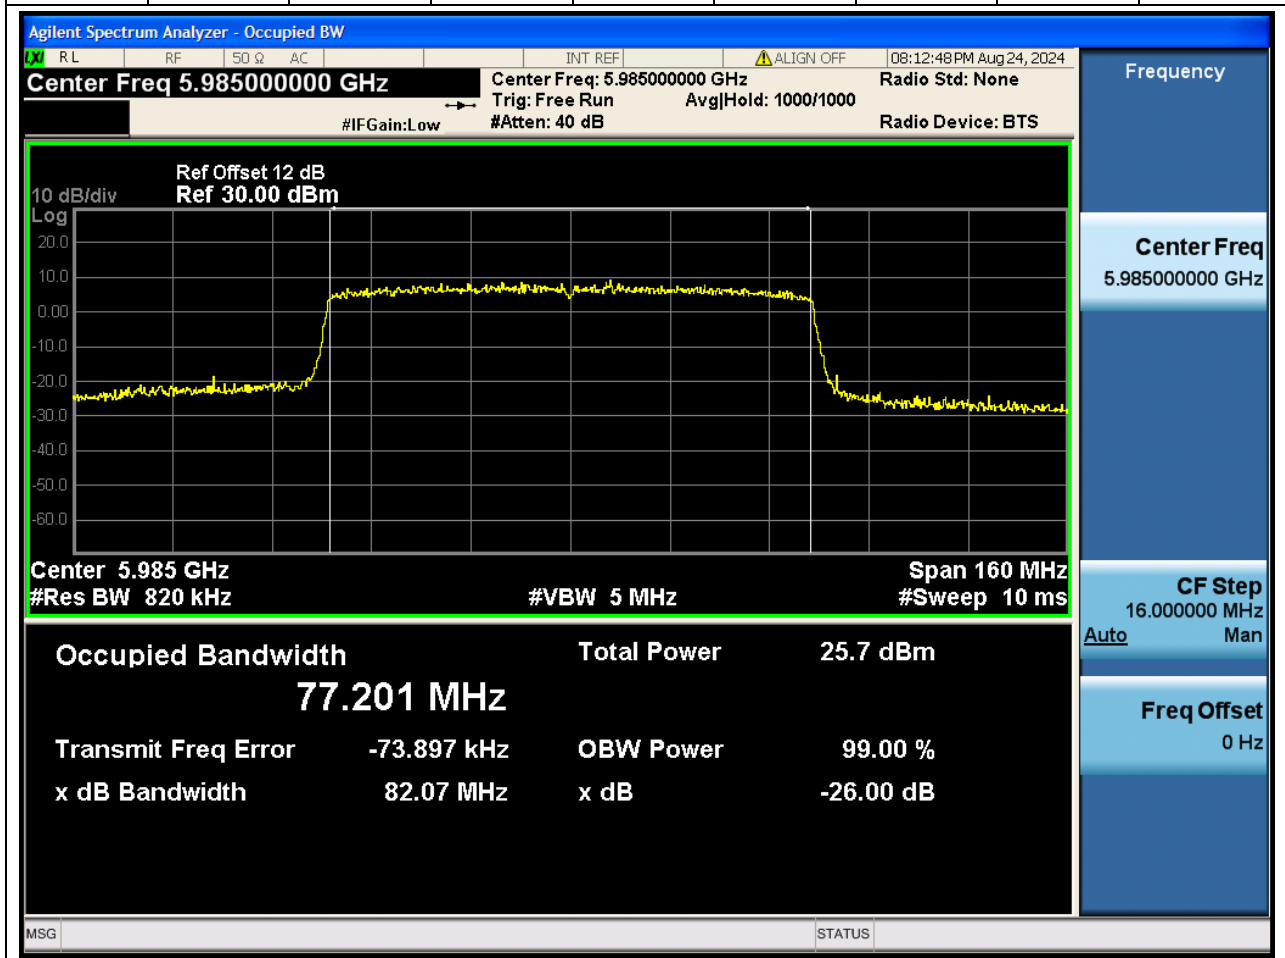

7. 802.11ax_80M_U-NII-5_CH7

7.1. A.2.2-99% Bandwidth(NTNV)

Center Frequency (MHz)	OBW Power (%)		RBW (MHz)	Detector	Limit (MHz)	OBW (MHz)		Verdict
5985	99		0.82	Peak	0	77.20120 1		N/A