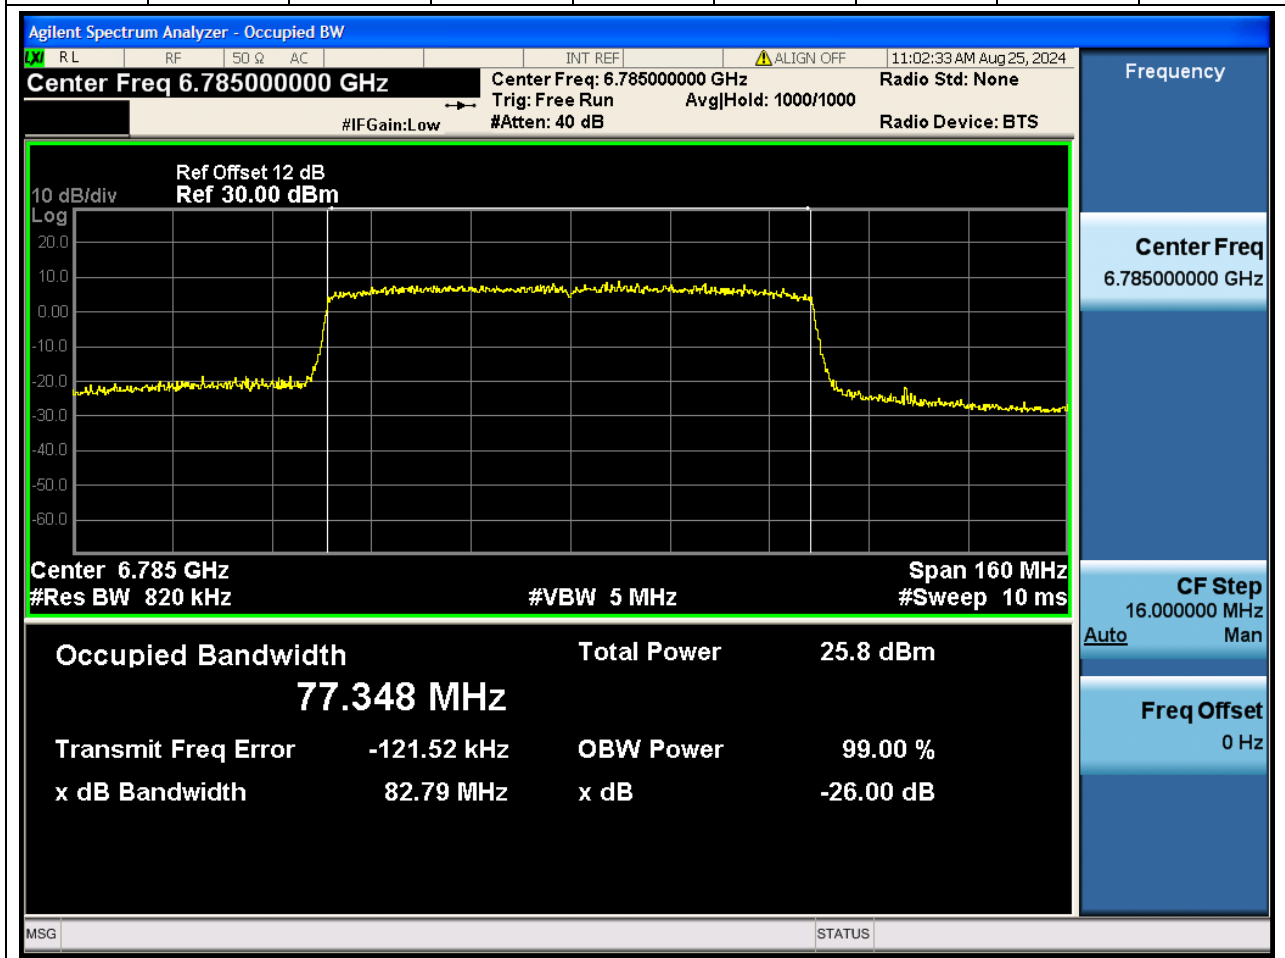

29. 802.11ax_80M_U-NII-7_CH167

29.1. A.2.2-99% Bandwidth(NTNV)

Center Frequency (MHz)	OBW Power (%)		RBW (MHz)	Detector	Limit (MHz)	OBW (MHz)		Verdict
6785	99		0.82	Peak	0	77.34837 2		N/A