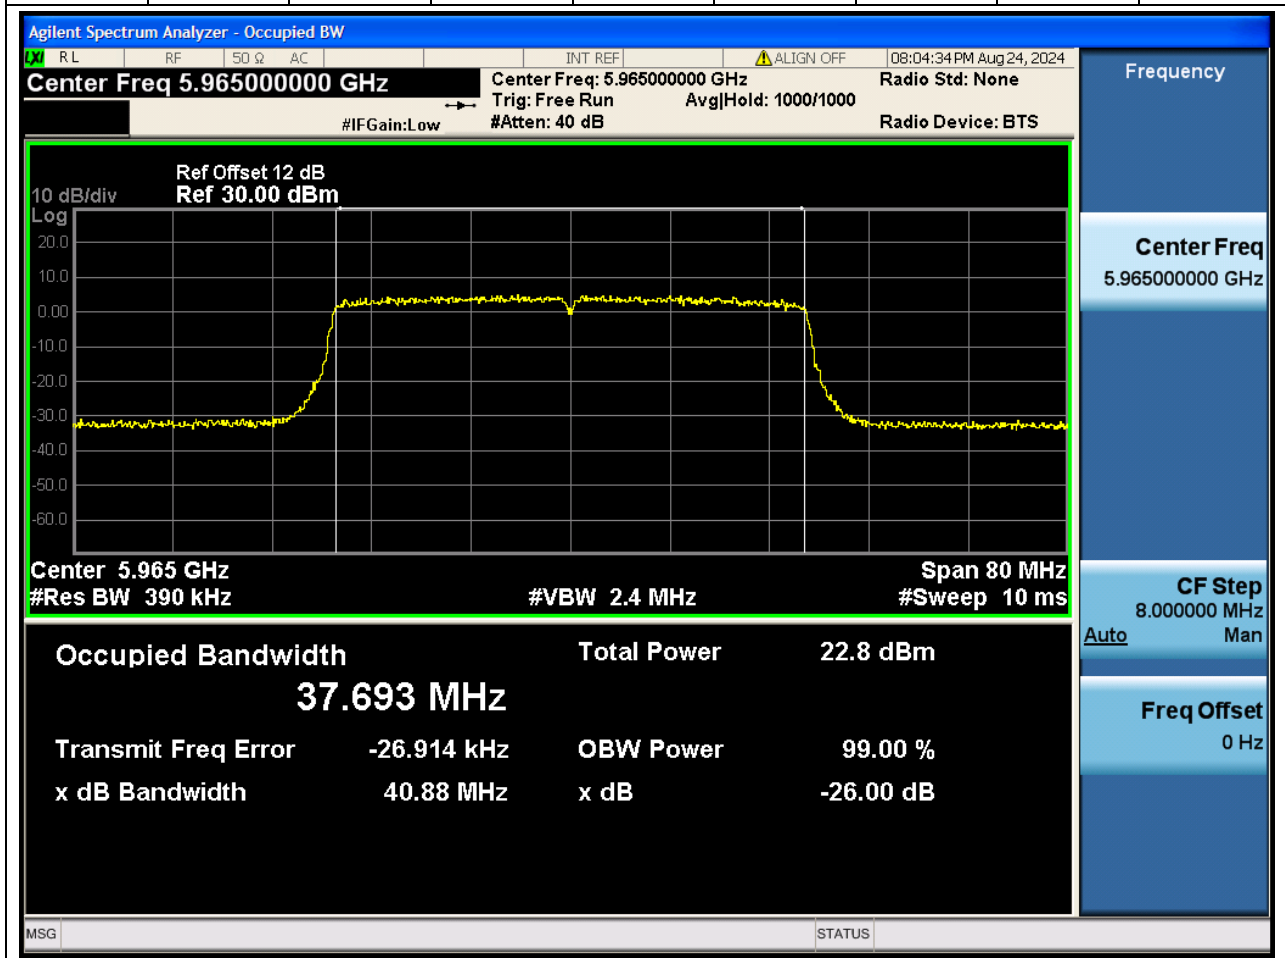

4. 802.11ax_40M_U-NII-5_CH3

4.1. A.2.2-99% Bandwidth(NTNV)

Center Frequency (MHz)	OBW Power (%)		RBW (MHz)	Detector	Limit (MHz)	OBW (MHz)		Verdict
5965	99		0.39	Peak	0	37.693117		N/A