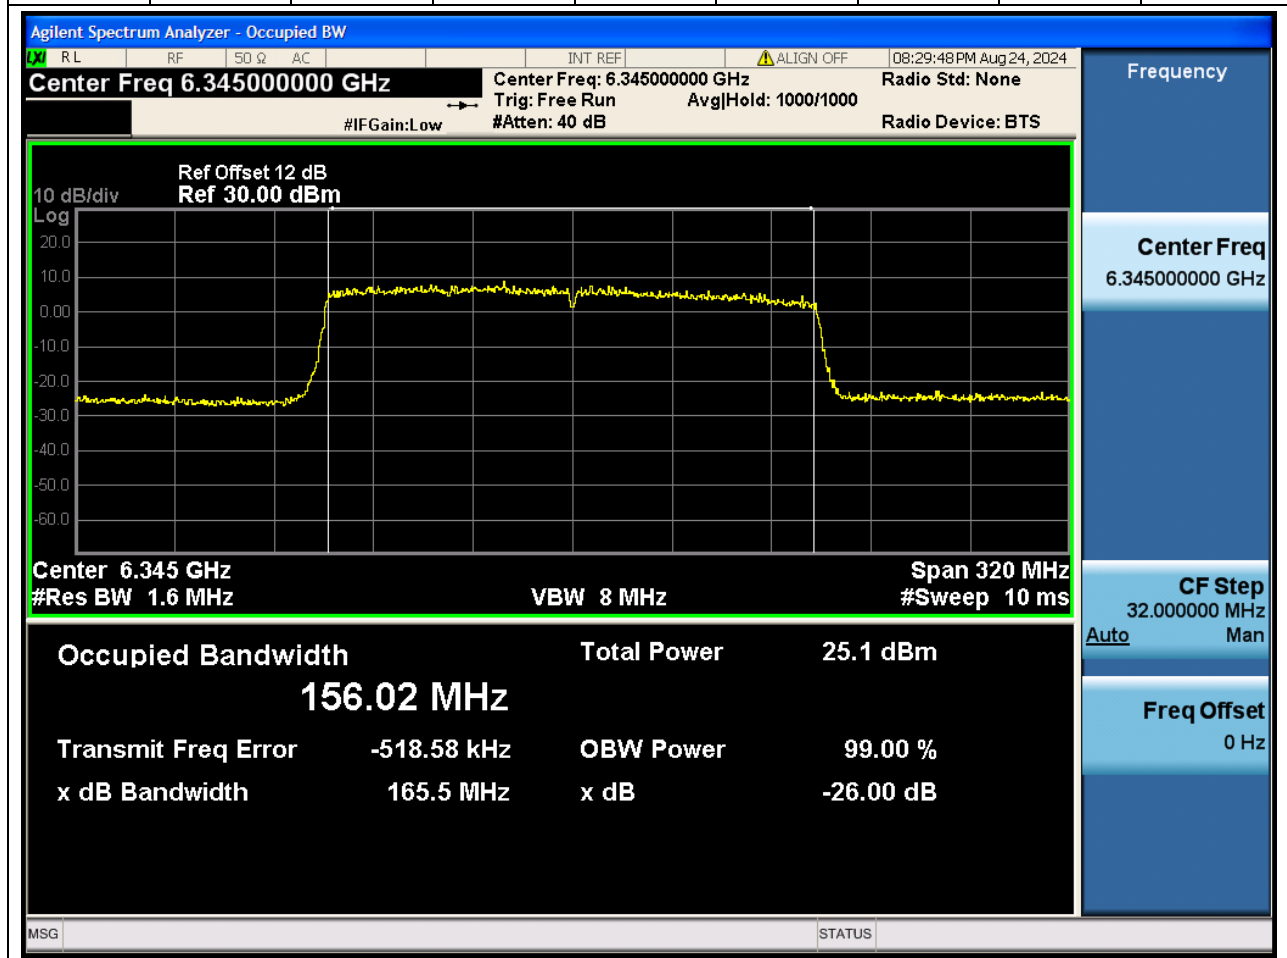

12. 802.11ax_160M_U-NII-5_CH79

12.1. A.2.2-99% Bandwidth(NTNV)

Center Frequency (MHz)	OBW Power (%)		RBW (MHz)	Detector	Limit (MHz)	OBW (MHz)		Verdict
6345	99		1.6	Peak	0	156.0234 24		N/A