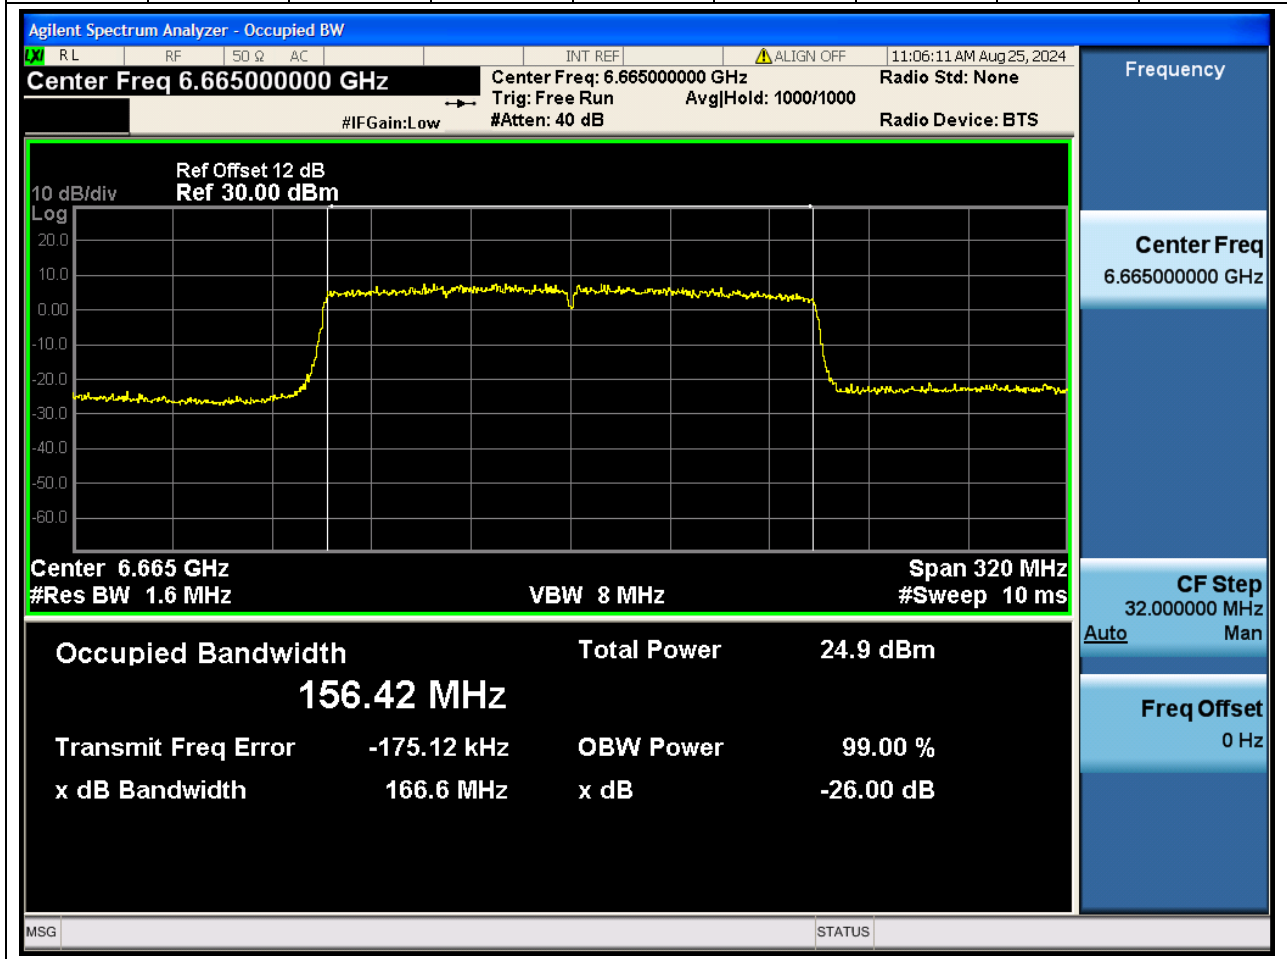

30. 802.11ax_160M_U-NII-7_CH143

30.1. A.2.2-99% Bandwidth(NTNV)

Center Frequency (MHz)	OBW Power (%)		RBW (MHz)	Detector	Limit (MHz)	OBW (MHz)		Verdict
6665	99		1.6	Peak	0	156.4184 42		N/A