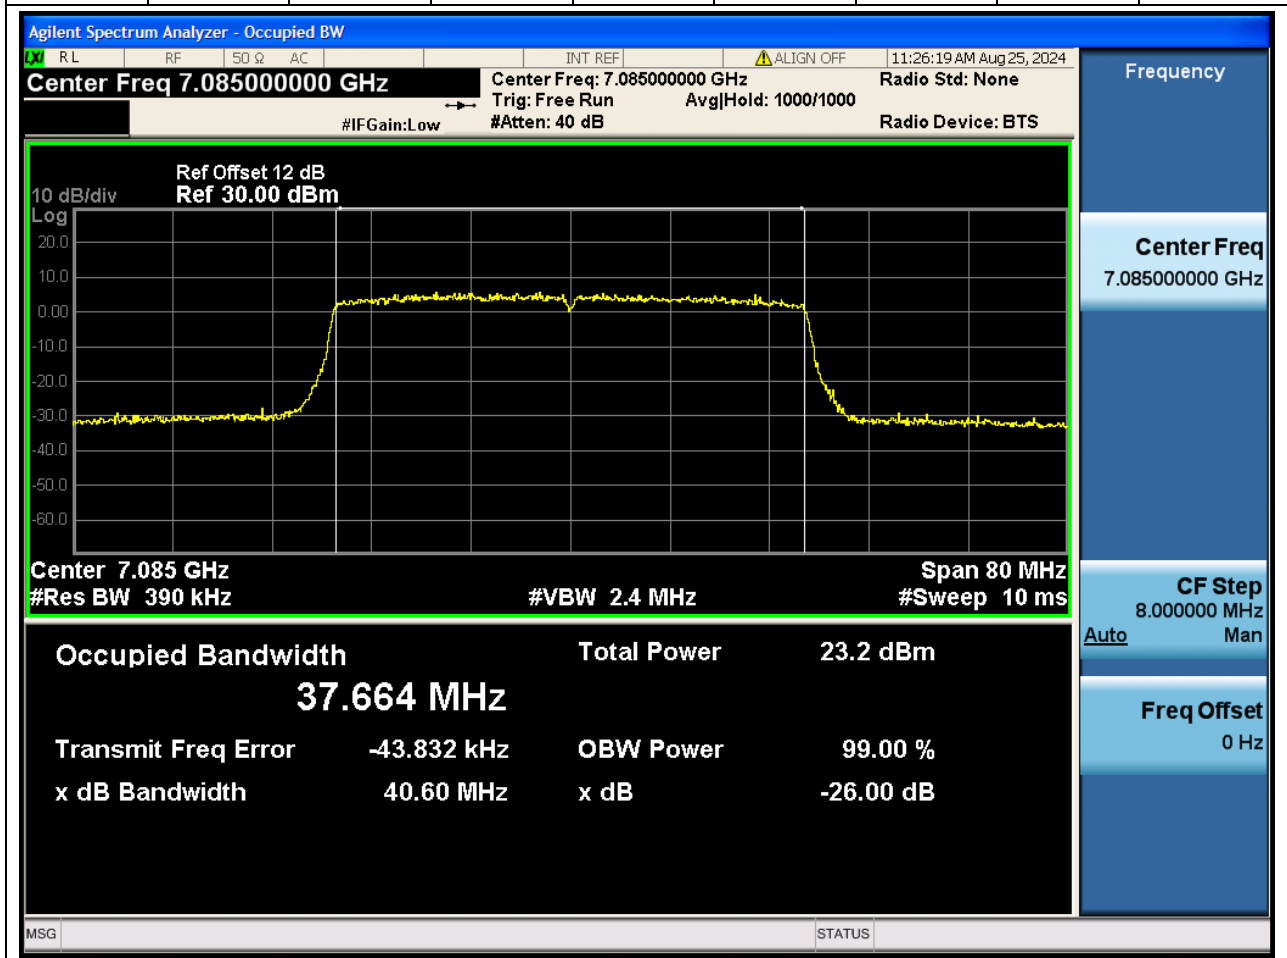

37. 802.11ax_40M_U-NII-8_CH227

37.1. A.2.2-99% Bandwidth(NTNV)

Center Frequency (MHz)	OBW Power (%)		RBW (MHz)	Detector	Limit (MHz)	OBW (MHz)		Verdict
7085	99		0.39	Peak	0	37.663994		N/A