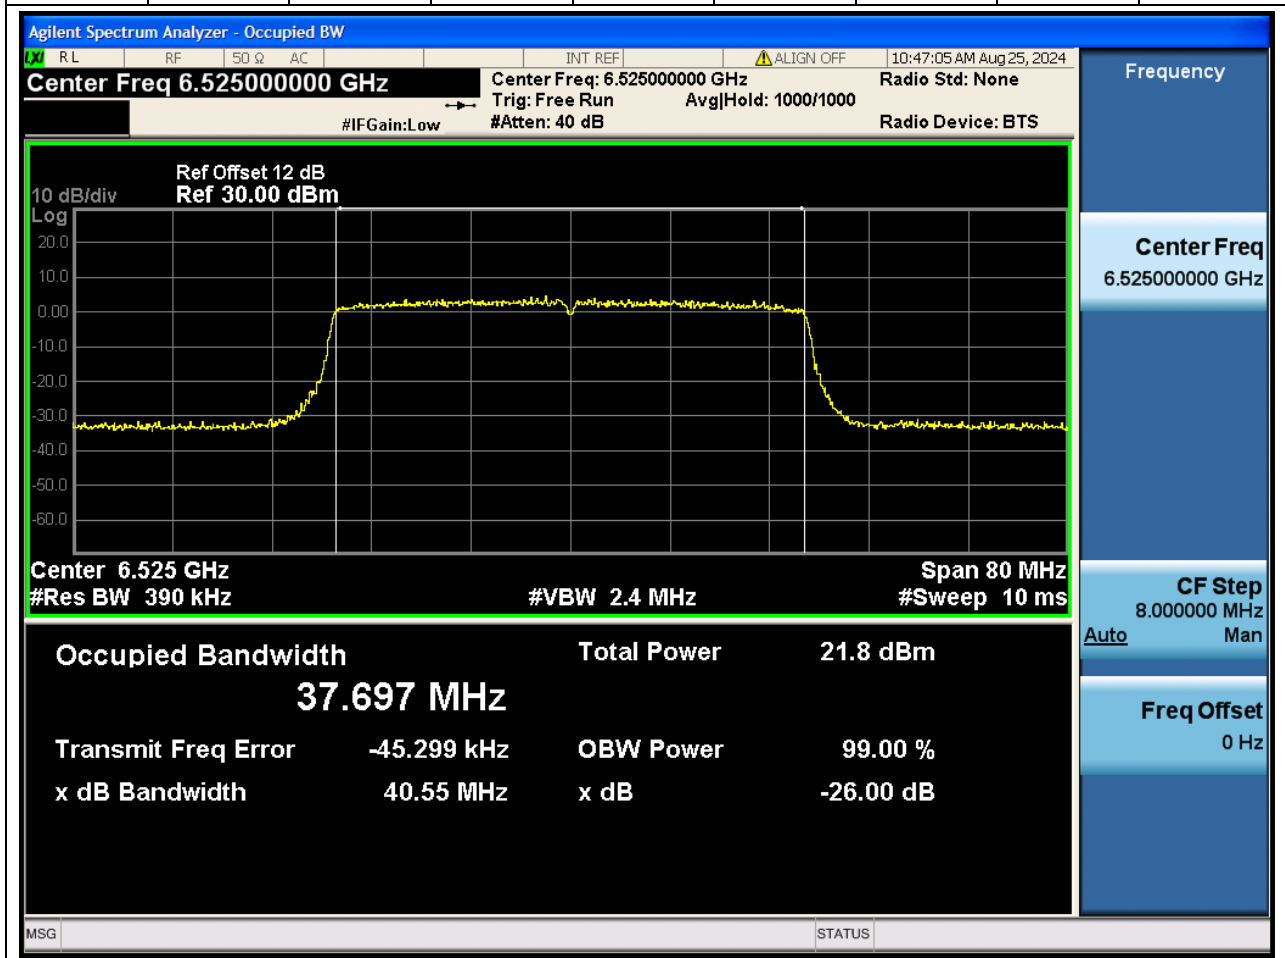

24. 802.11ax_40M_U-NII-7_CH115

24.1. A.2.2-99% Bandwidth(NTNV)

Center Frequency (MHz)	OBW Power (%)		RBW (MHz)	Detector	Limit (MHz)	OBW (MHz)		Verdict
6525	99		0.39	Peak	0	37.69629		N/A