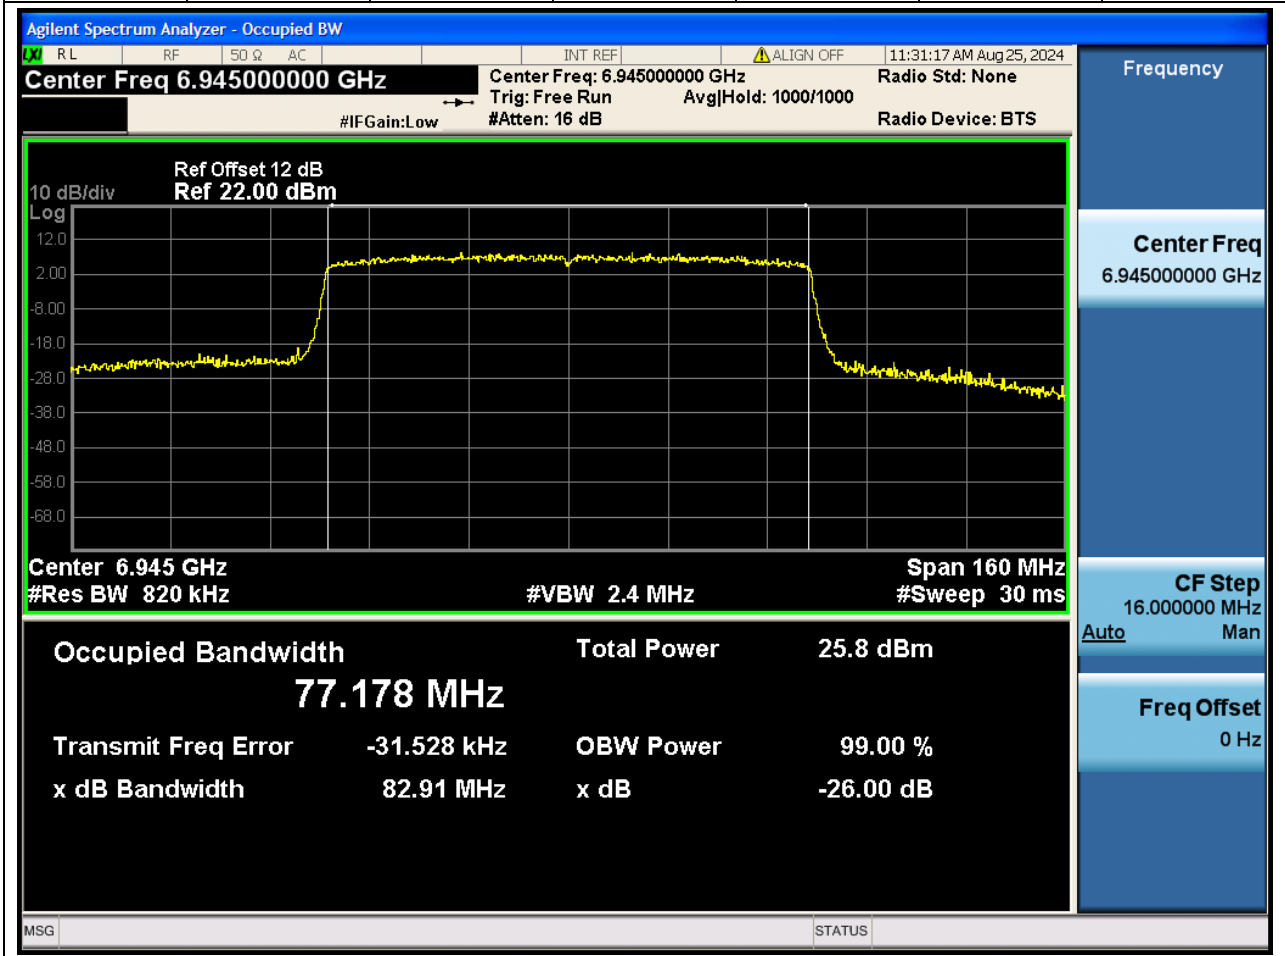

39. 802.11ax_80M_U-NII-8_CH199

39.1. A.2-26dB Bandwidth(NTNV)

Center Frequency (MHz)	XdB Down	RBW (MHz)	Detector	Limit (MHz)	XdB BandWidth (MHz)	Verdict
6945	26	0.82	Peak	0	82.912751	N/A