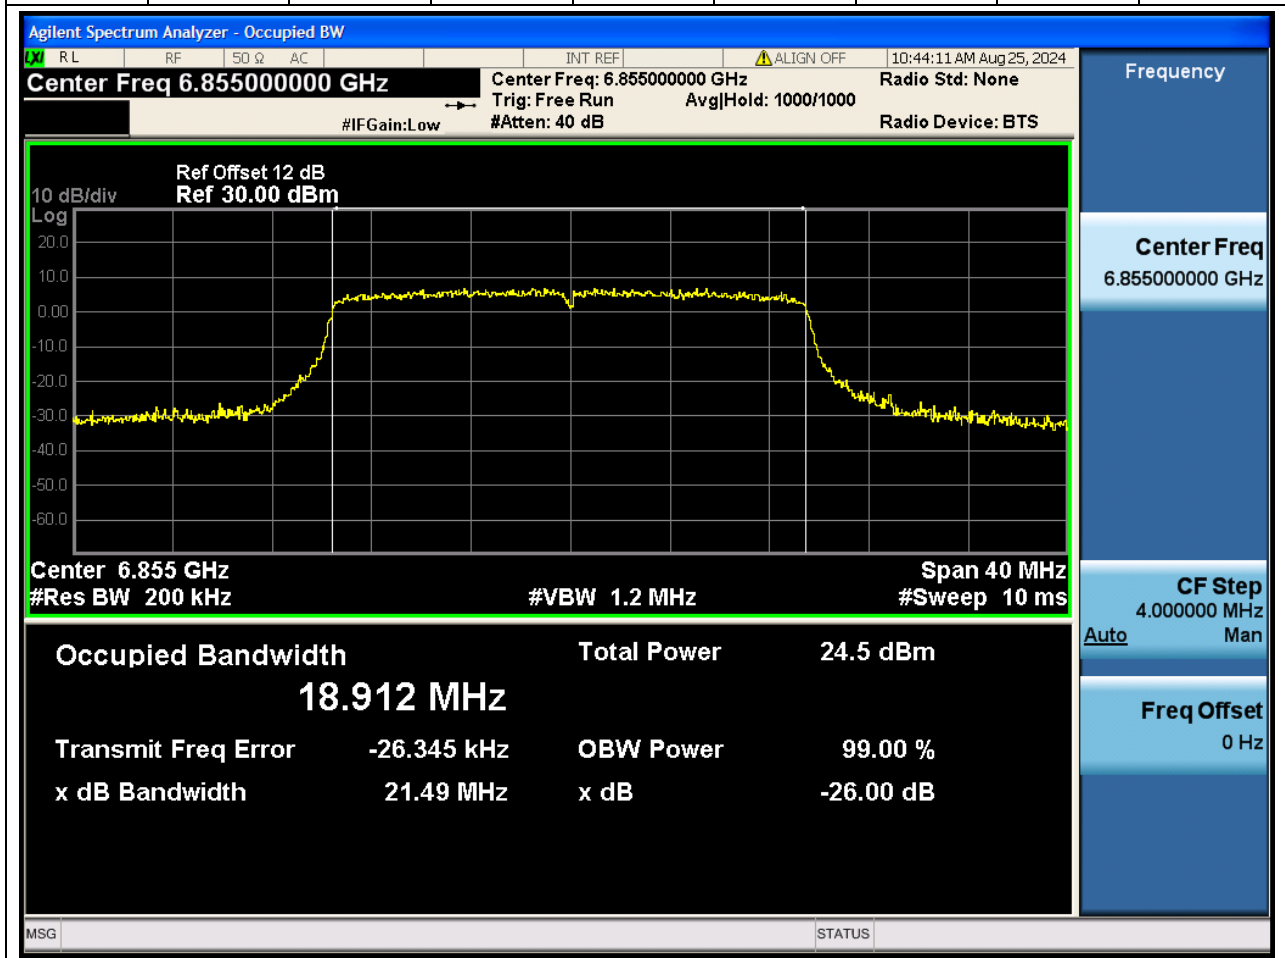

23. 802.11ax_20M_U-NII-7_CH181

23.1. A.2.2-99% Bandwidth(NTNV)

Center Frequency (MHz)	OBW Power (%)		RBW (MHz)	Detector	Limit (MHz)	OBW (MHz)		Verdict
6855	99		0.2	Peak	0	18.911685		N/A