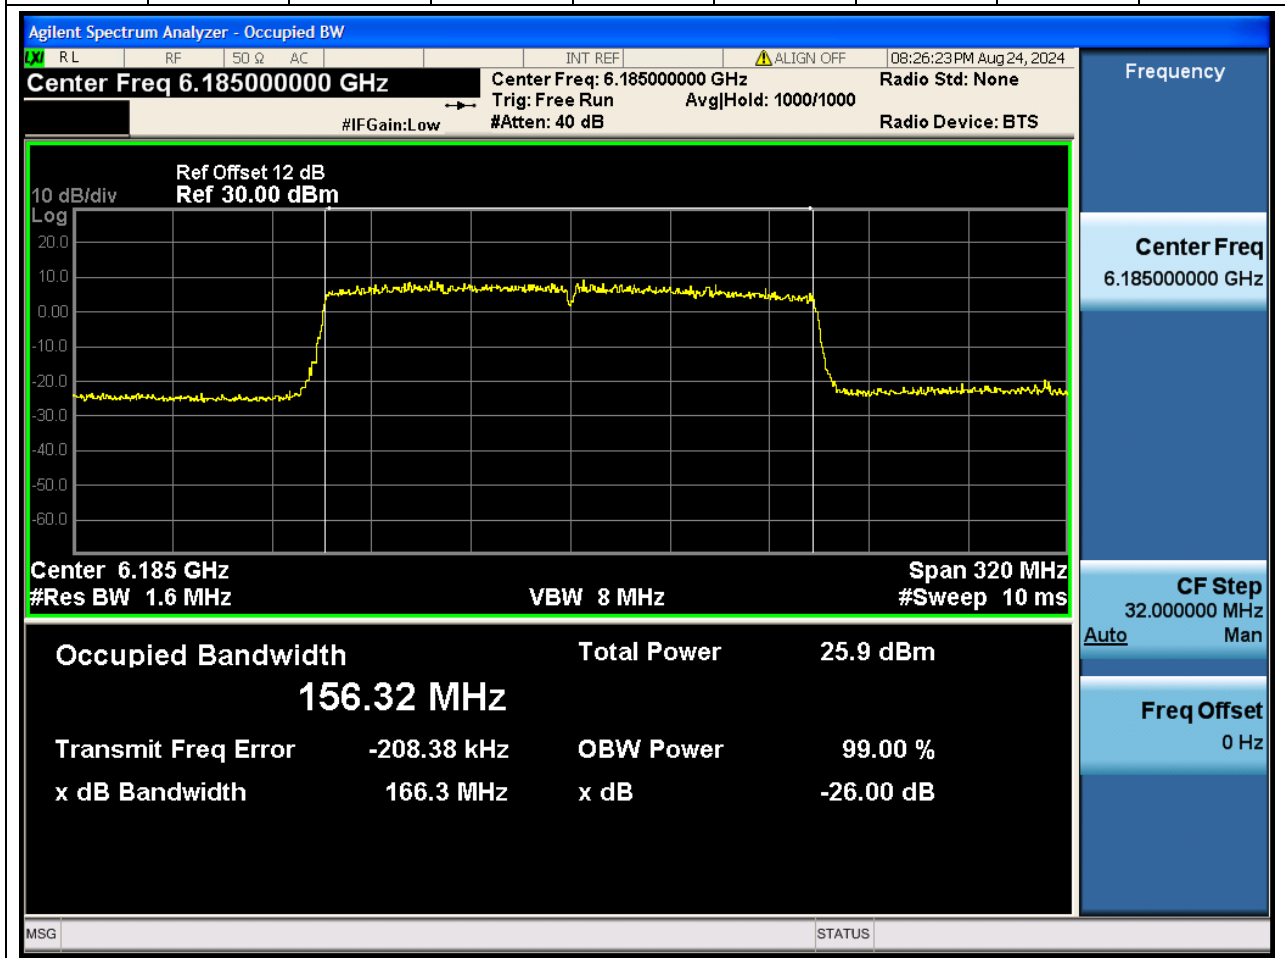

11. 802.11ax_160M_U-NII-5_CH47

11.1. A.2.2-99% Bandwidth(NTNV)

Center Frequency (MHz)	OBW Power (%)		RBW (MHz)	Detector	Limit (MHz)	OBW (MHz)		Verdict
6185	99		1.6	Peak	0	156.3169 92		N/A