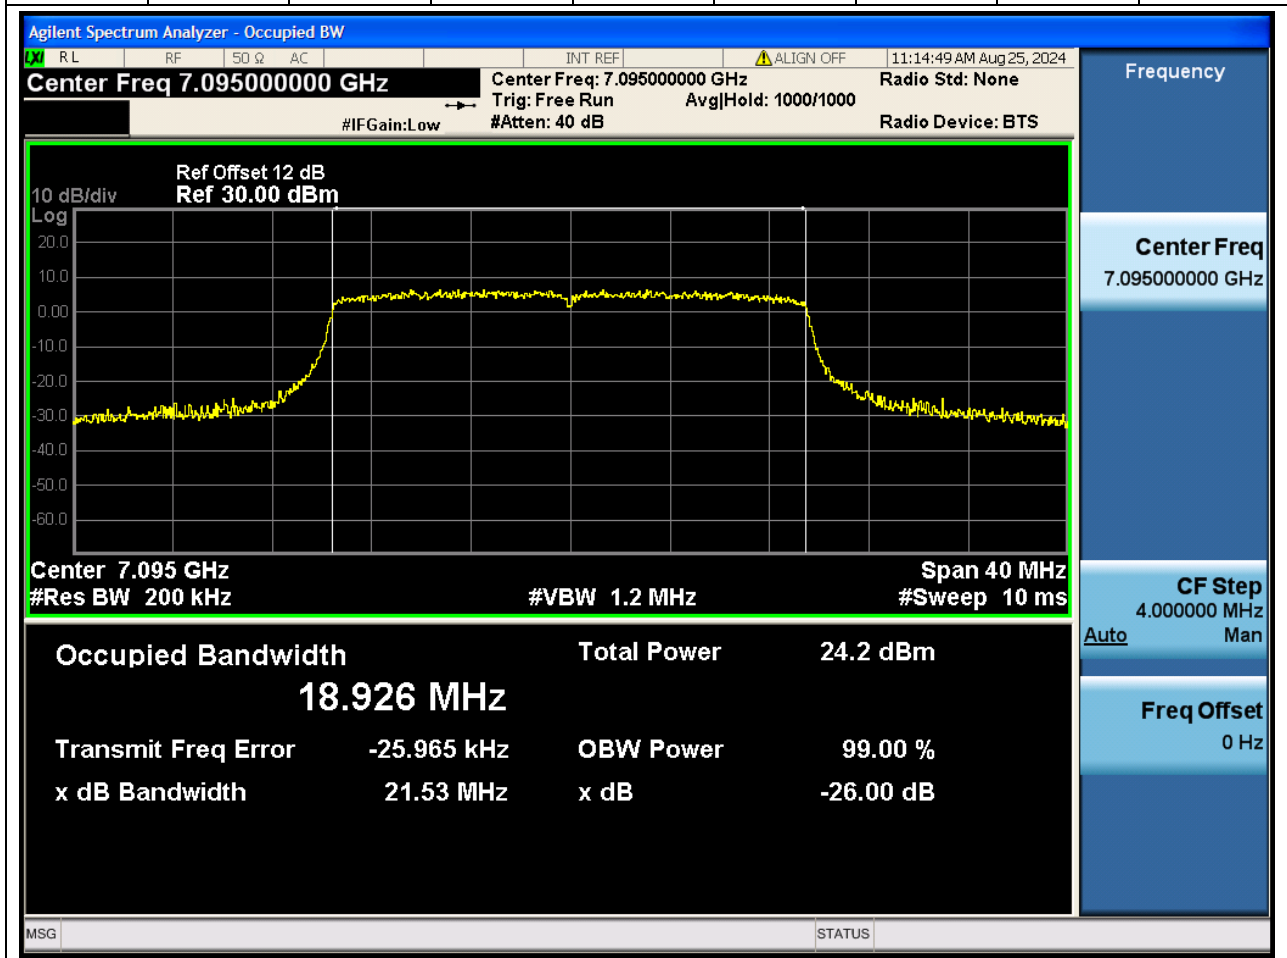

33. 802.11ax_20M_U-NII-8_CH229

33.1. A.2.2-99% Bandwidth(NTNV)

Center Frequency (MHz)	OBW Power (%)		RBW (MHz)	Detector	Limit (MHz)	OBW (MHz)		Verdict
7095	99		0.2	Peak	0	18.926346		N/A