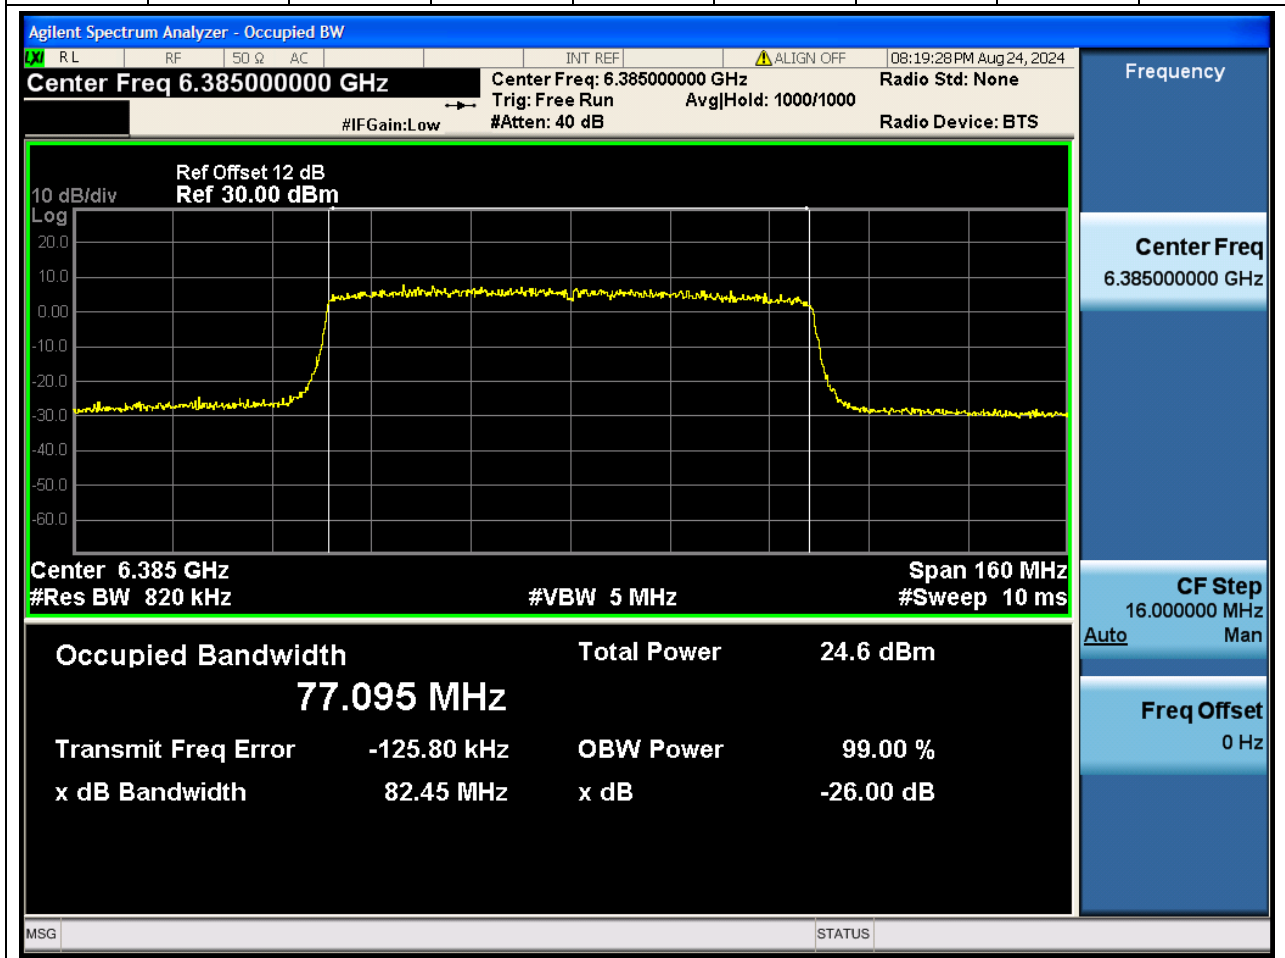

9. 802.11ax_80M_U-NII-5_CH87

9.1. A.2.2-99% Bandwidth(NTNV)

Center Frequency (MHz)	OBW Power (%)		RBW (MHz)	Detector	Limit (MHz)	OBW (MHz)		Verdict
6385	99		0.82	Peak	0	77.09508 2		N/A