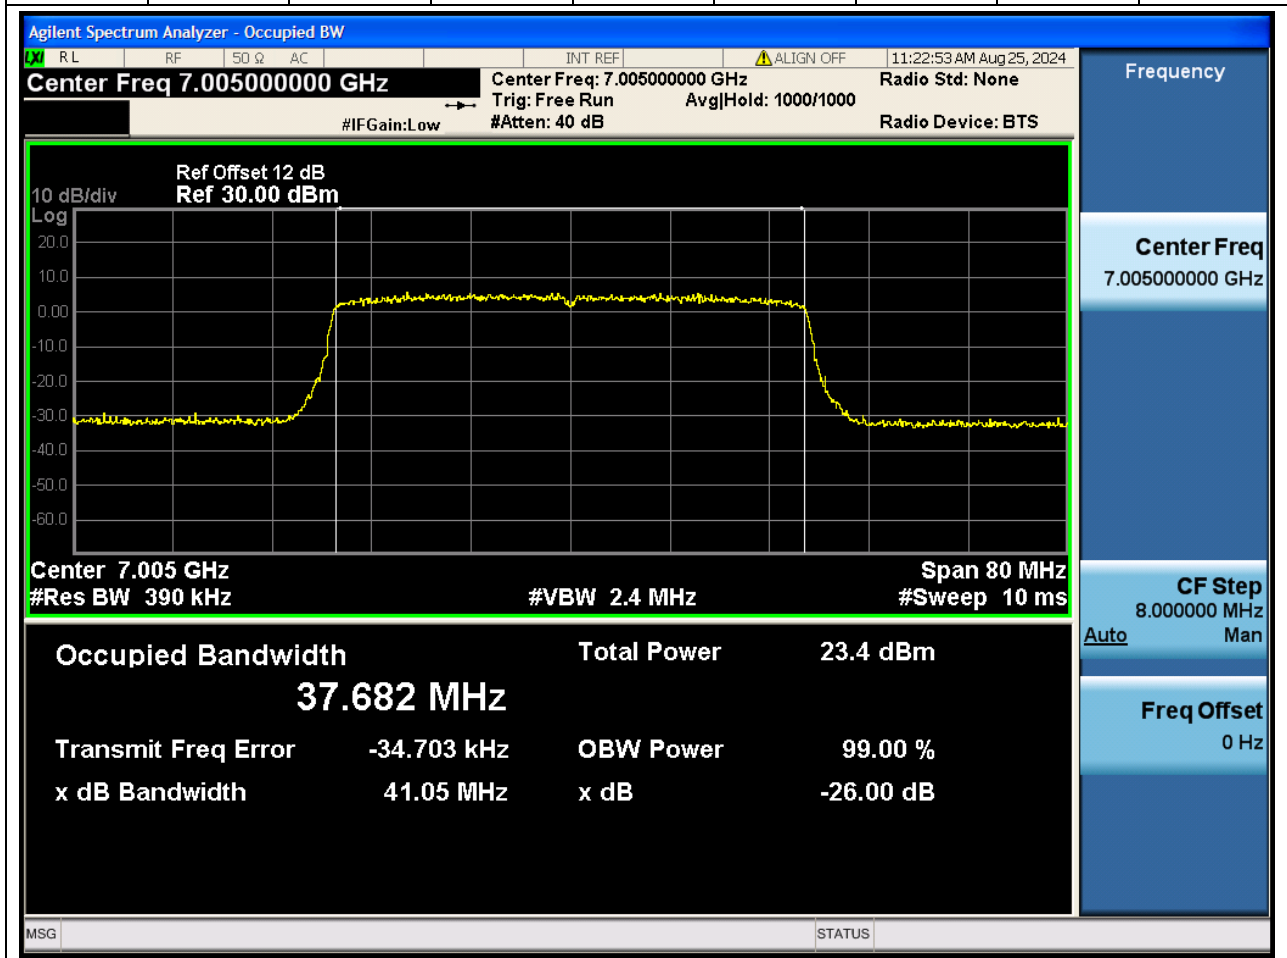

36. 802.11ax_40M_U-NII-8_CH211

36.1. A.2.2-99% Bandwidth(NTNV)

Center Frequency (MHz)	OBW Power (%)		RBW (MHz)	Detector	Limit (MHz)	OBW (MHz)		Verdict
7005	99		0.39	Peak	0	37.681857		N/A