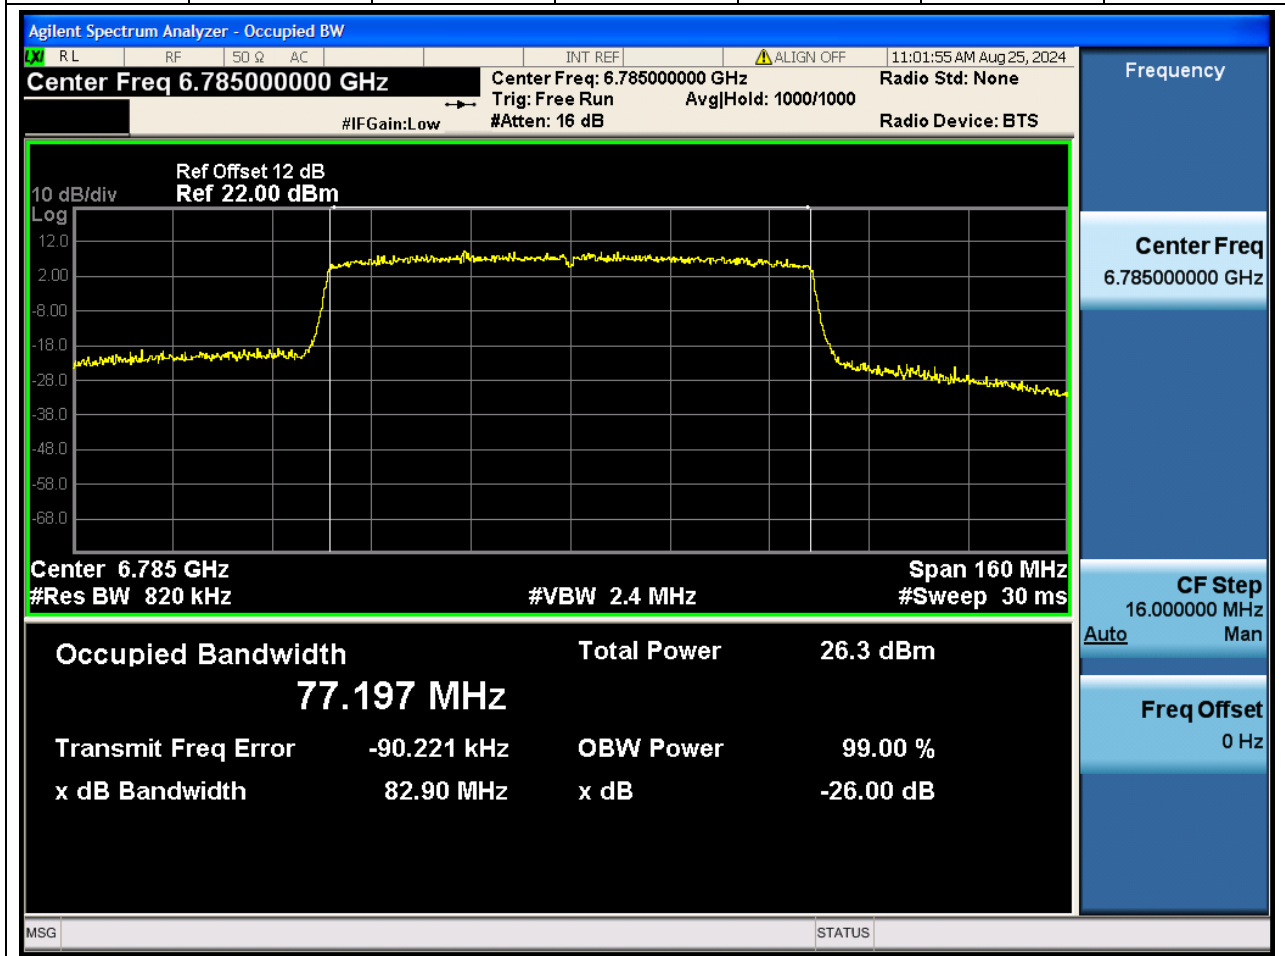

29. 802.11ax_80M_U-NII-7_CH167

29.1. A.2-26dB Bandwidth(NTNV)

Center Frequency (MHz)	XdB Down	RBW (MHz)	Detector	Limit (MHz)	XdB BandWidth (MHz)	Verdict
6785	26	0.82	Peak	0	82.902285	N/A