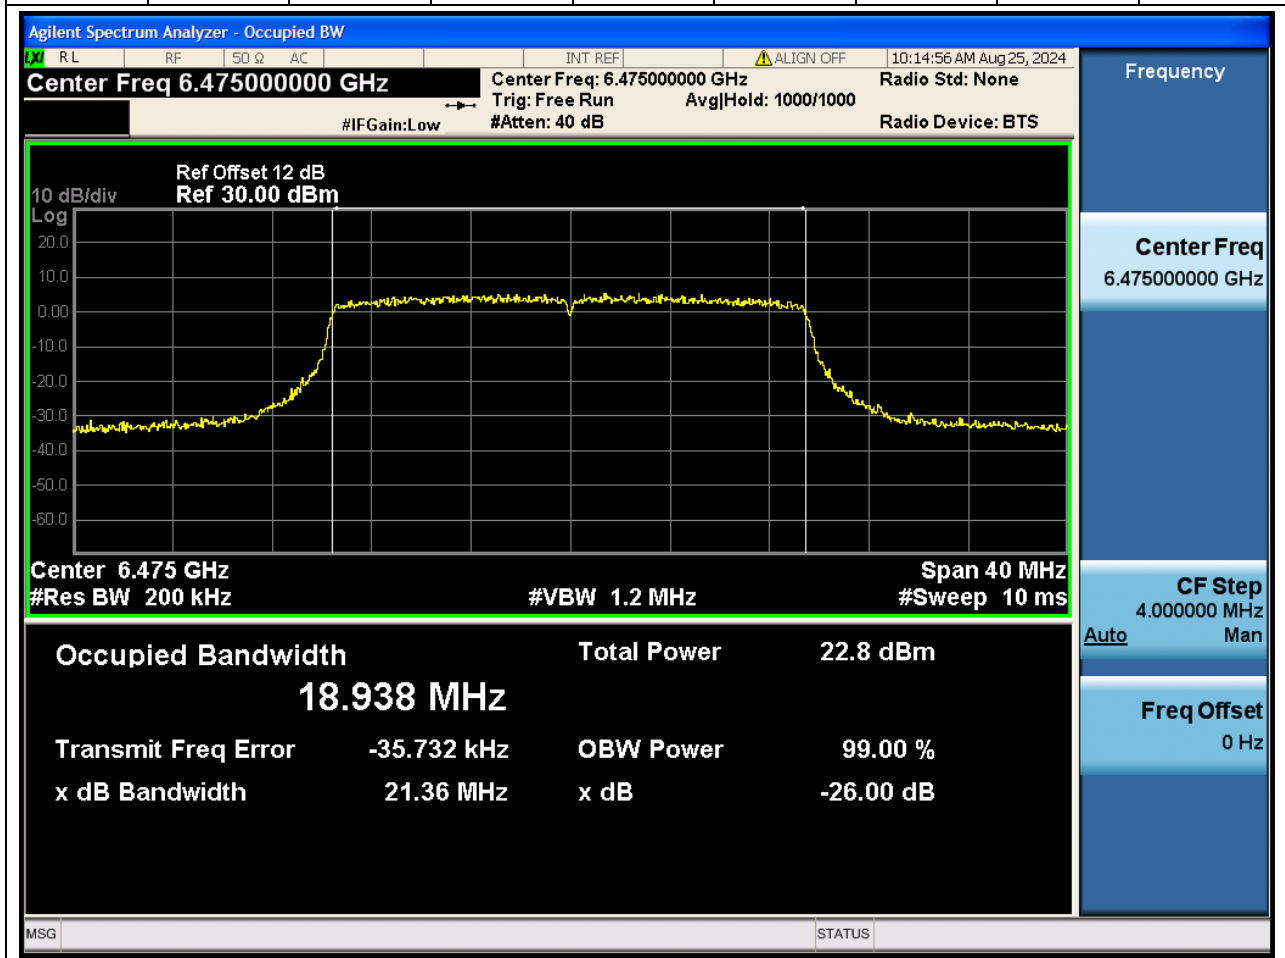

14. 802.11ax_20M_U-NII-6_CH105

14.1. A.2.2-99% Bandwidth(NTNV)

Center Frequency (MHz)	OBW Power (%)		RBW (MHz)	Detector	Limit (MHz)	OBW (MHz)		Verdict
6475	99		0.2	Peak	0	18.938394		N/A