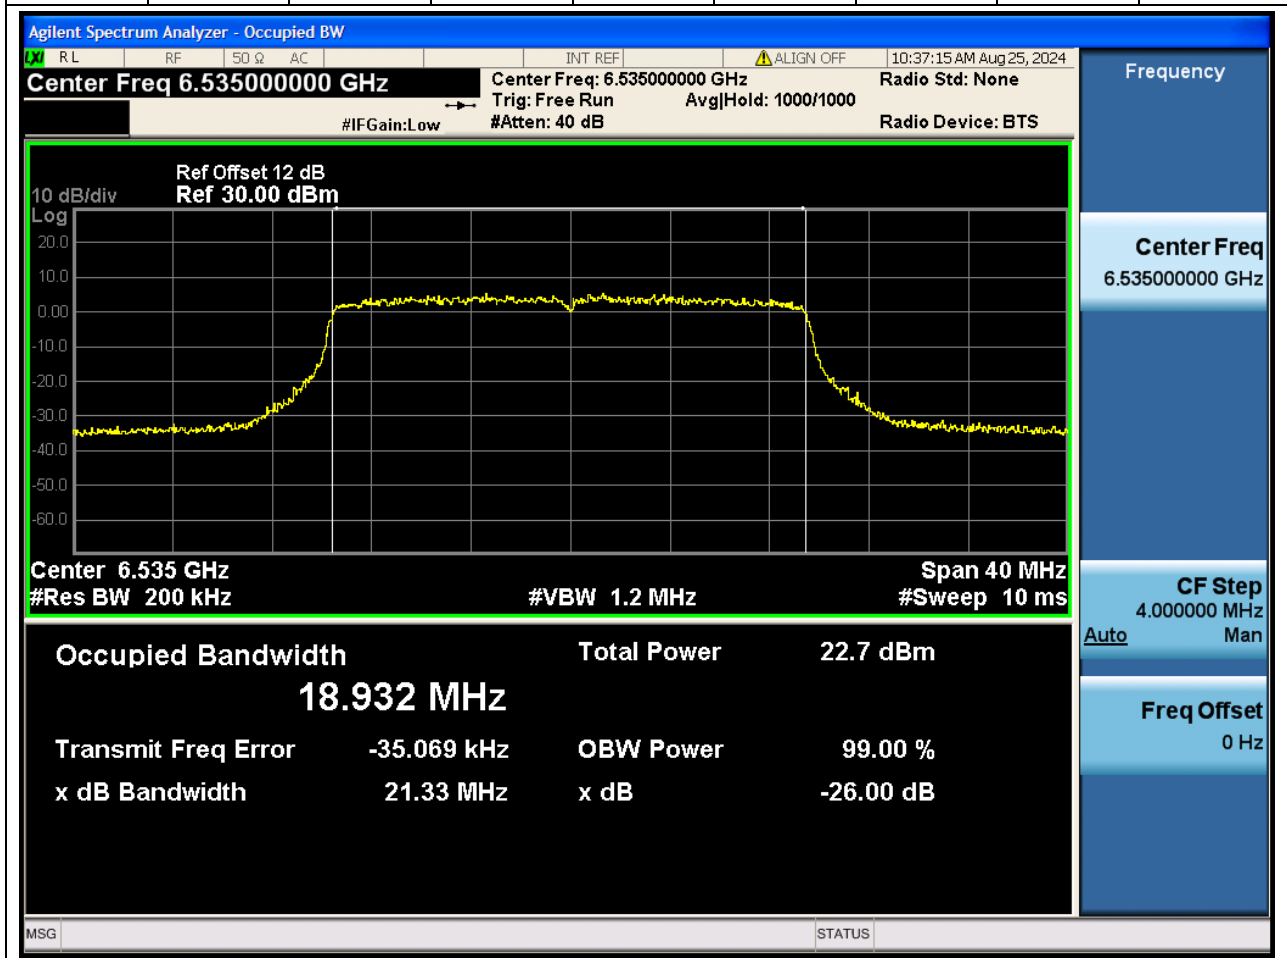

21. 802.11ax_20M_U-NII-7_CH117

21.1. A.2.2-99% Bandwidth(NTNV)

Center Frequency (MHz)	OBW Power (%)		RBW (MHz)	Detector	Limit (MHz)	OBW (MHz)		Verdict
6535	99		0.2	Peak	0	18.931514		N/A