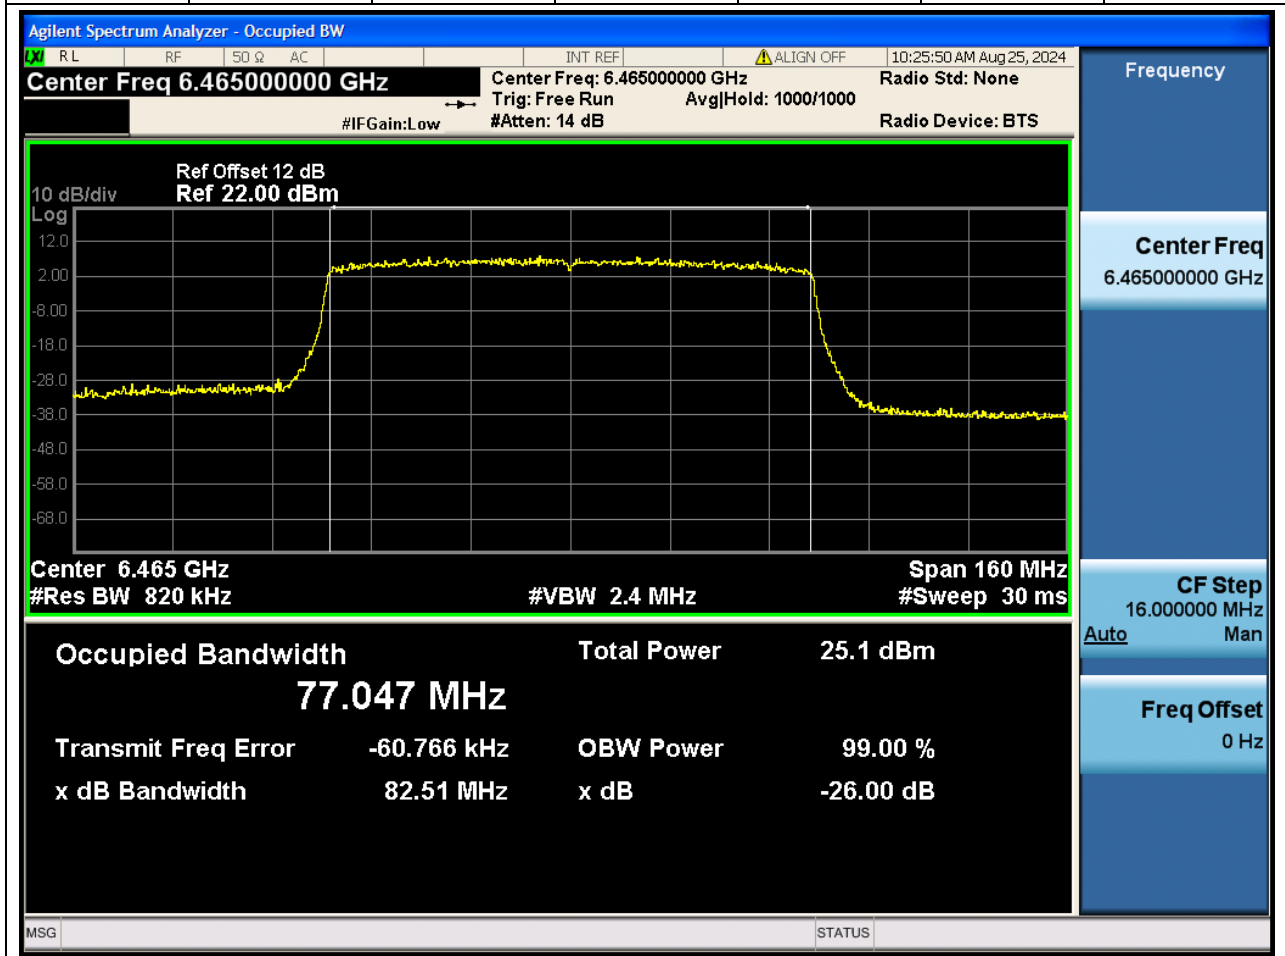

18. 802.11ax_80M_U-NII-6_CH103

18.1. A.2-26dB Bandwidth(NTNV)

Center Frequency (MHz)	XdB Down	RBW (MHz)	Detector	Limit (MHz)	XdB BandWidth (MHz)	Verdict
6465	26	0.82	Peak	0	82.511169	N/A