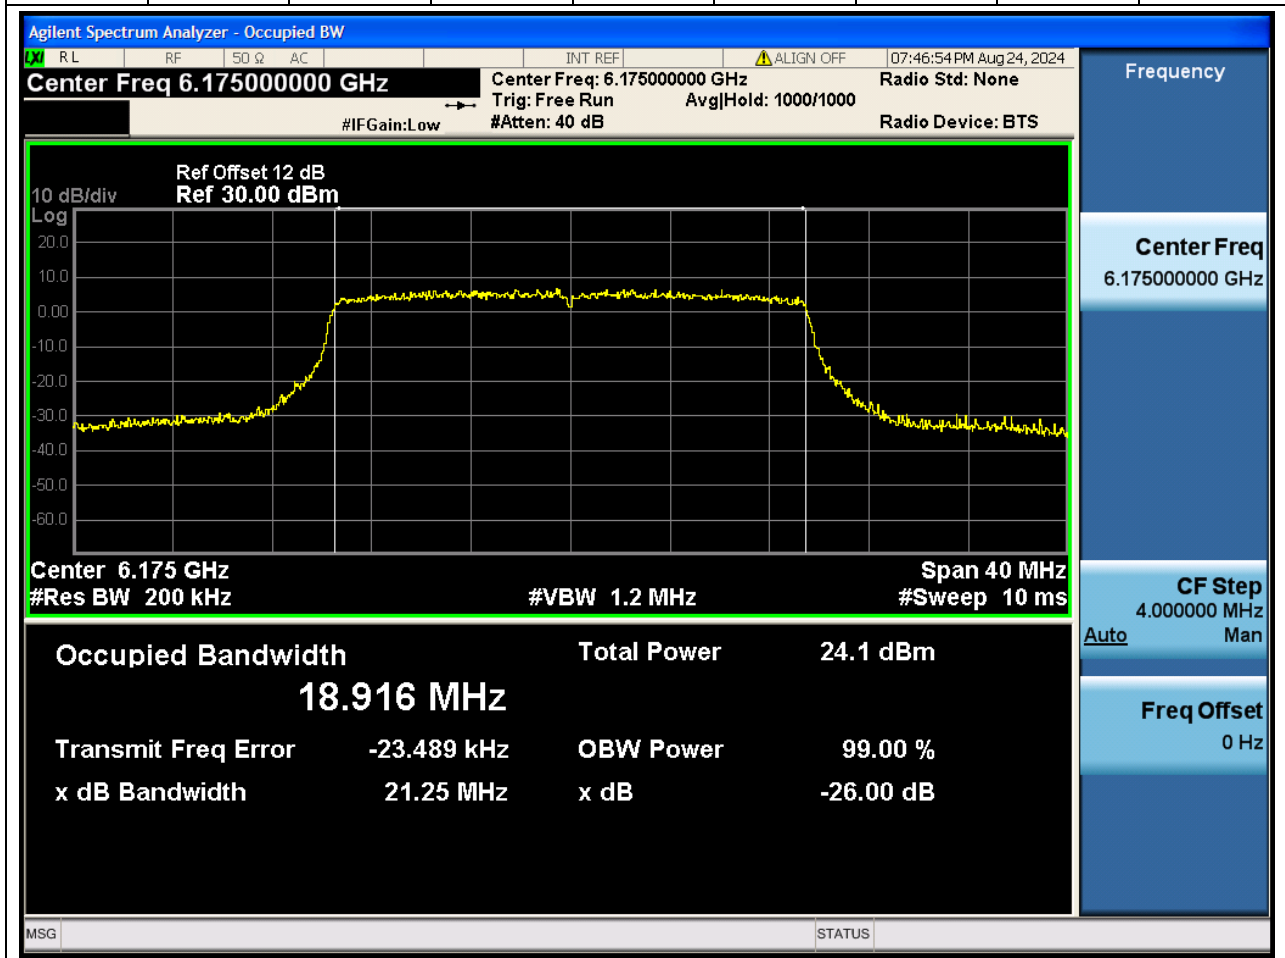

2. 802.11ax_20M_U-NII-5_CH45

2.1. A.2.2-99% Bandwidth(NTNV)

Center Frequency (MHz)	OBW Power (%)		RBW (MHz)	Detector	Limit (MHz)	OBW (MHz)		Verdict
6175	99		0.2	Peak	0	18.915845		N/A