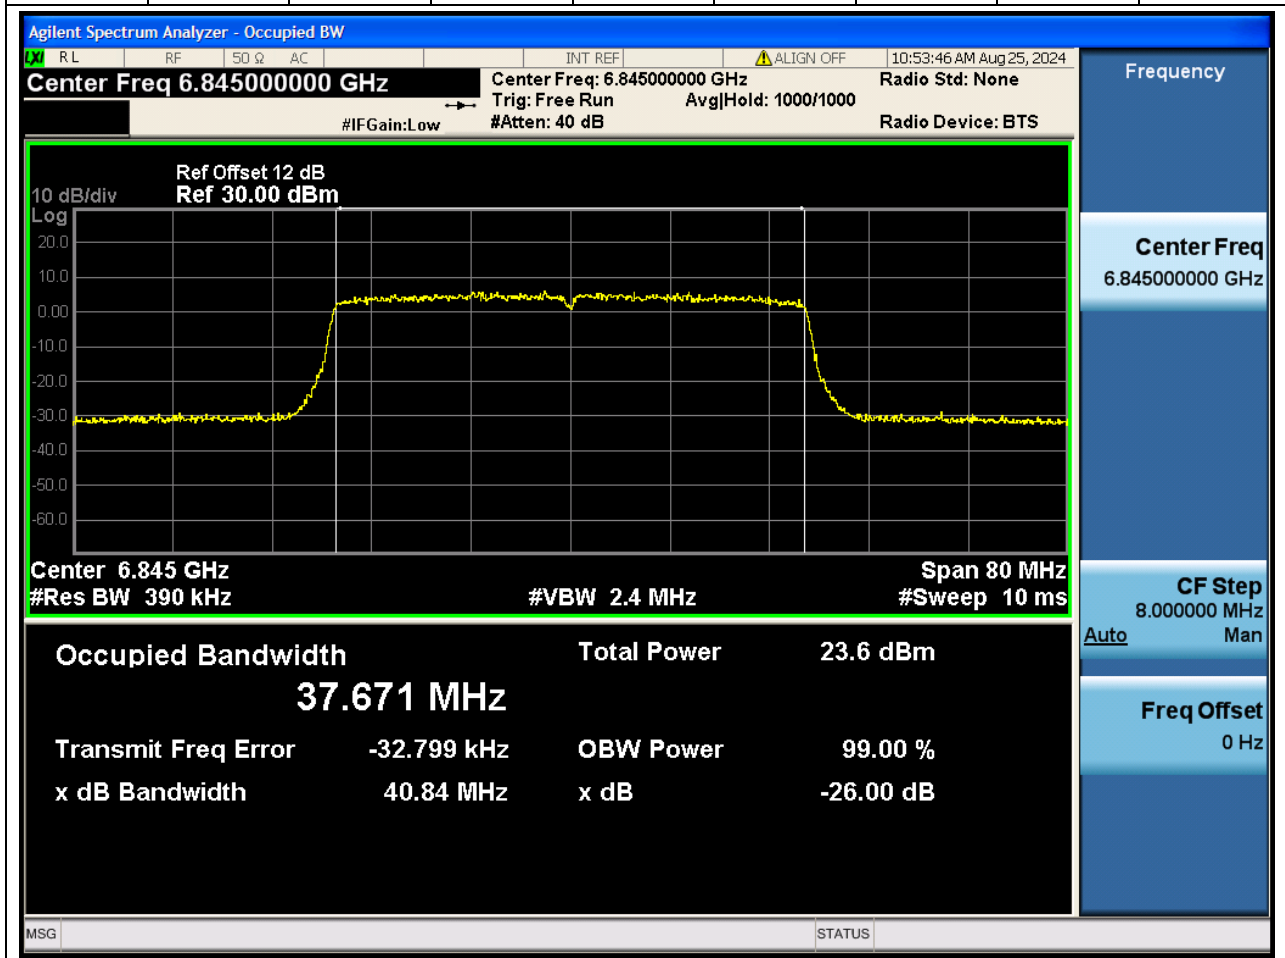

26. 802.11ax_40M_U-NII-7_CH179

26.1. A.2.2-99% Bandwidth(NTNV)

Center Frequency (MHz)	OBW Power (%)		RBW (MHz)	Detector	Limit (MHz)	OBW (MHz)		Verdict
6845	99		0.39	Peak	0	37.671079		N/A