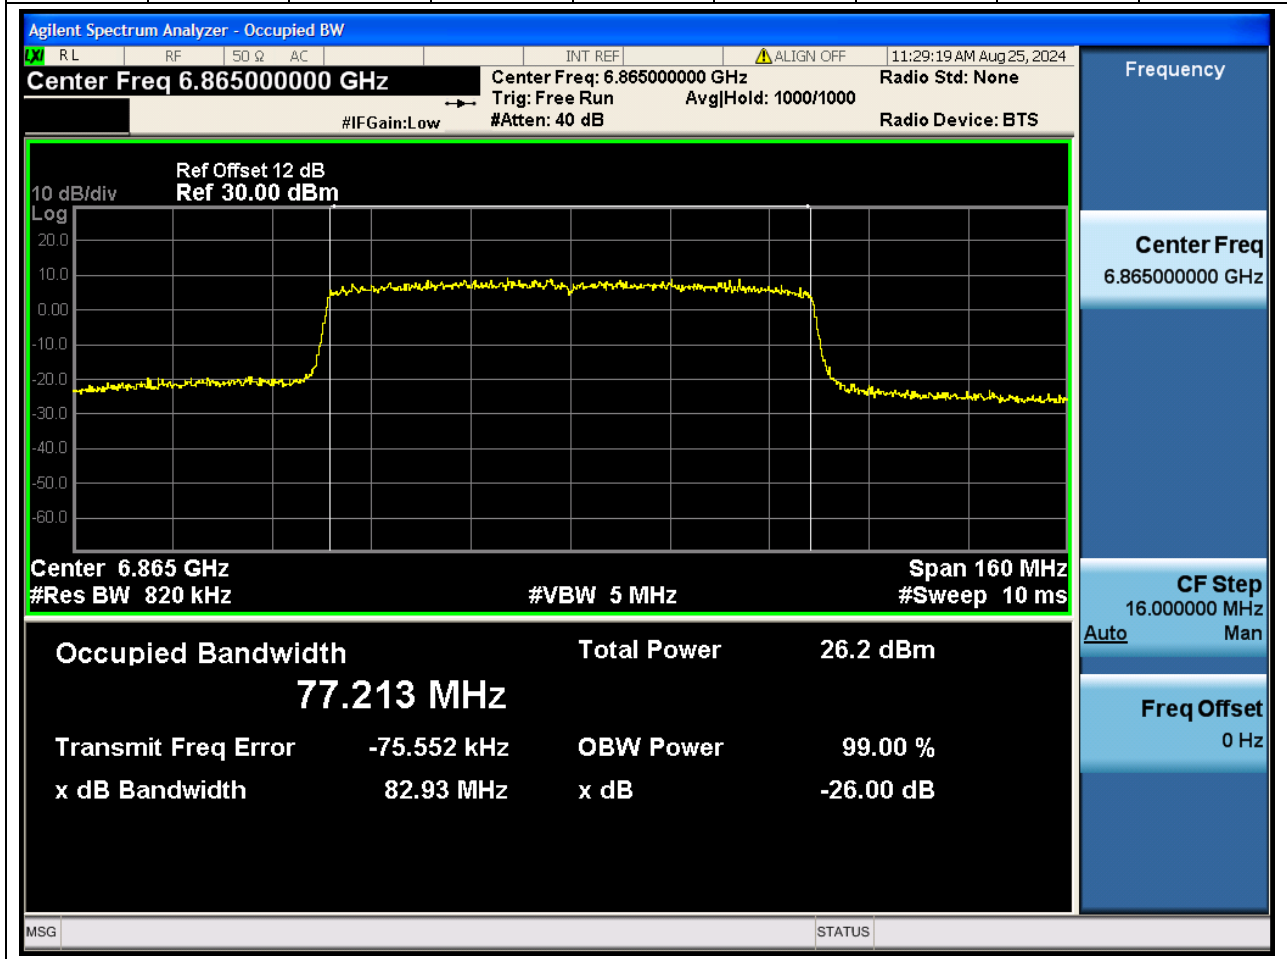

38. 802.11ax_80M_U-NII-8_CH183

38.1. A.2.2-99% Bandwidth(NTNV)

Center Frequency (MHz)	OBW Power (%)		RBW (MHz)	Detector	Limit (MHz)	OBW (MHz)		Verdict
6865	99		0.82	Peak	0	77.213425		N/A