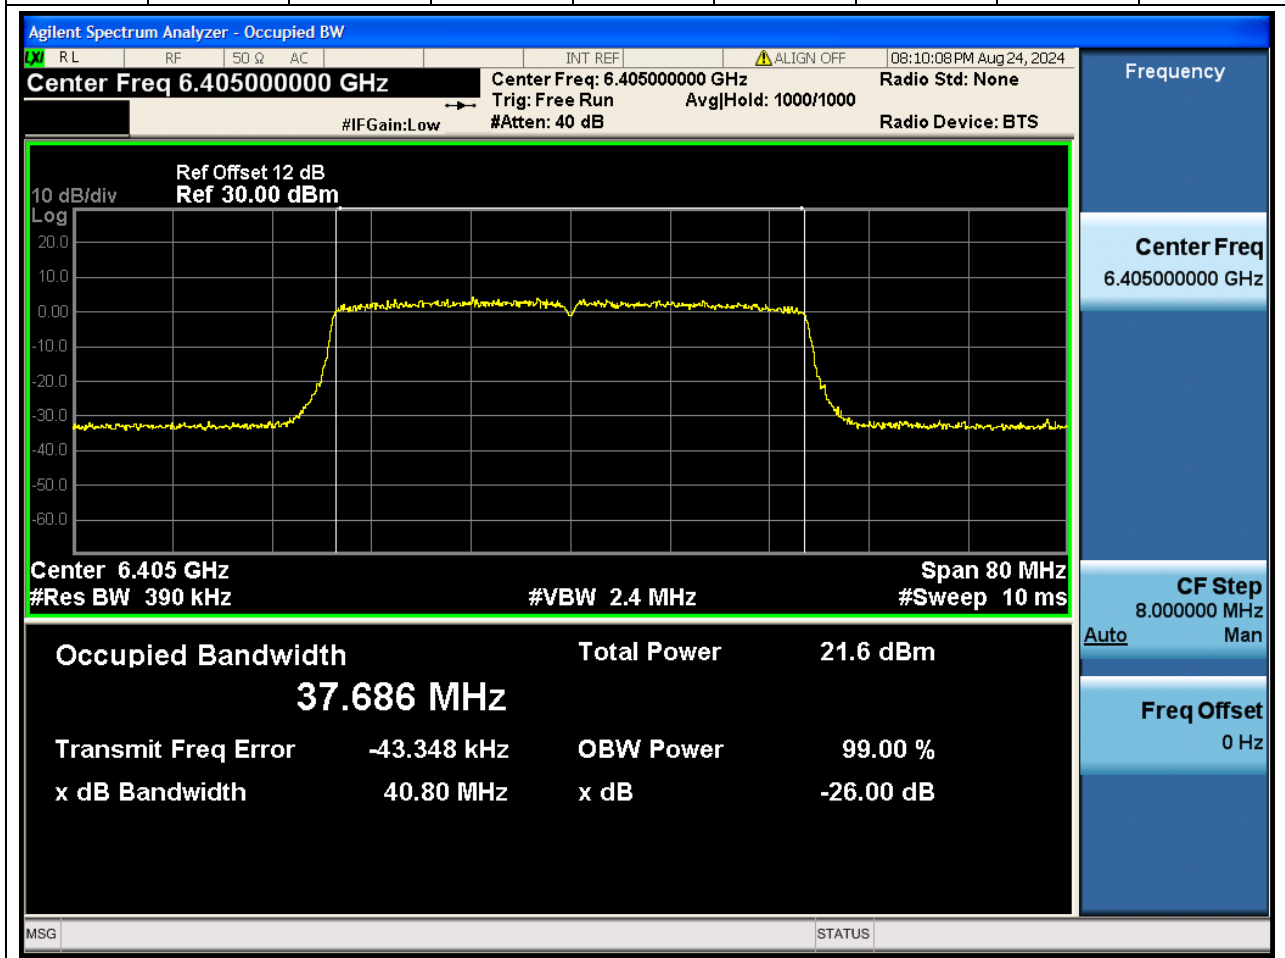

6. 802.11ax_40M_U-NII-5_CH91

6.1. A.2.2-99% Bandwidth(NTNV)

Center Frequency (MHz)	OBW Power (%)		RBW (MHz)	Detector	Limit (MHz)	OBW (MHz)		Verdict
6405	99		0.39	Peak	0	37.686188		N/A