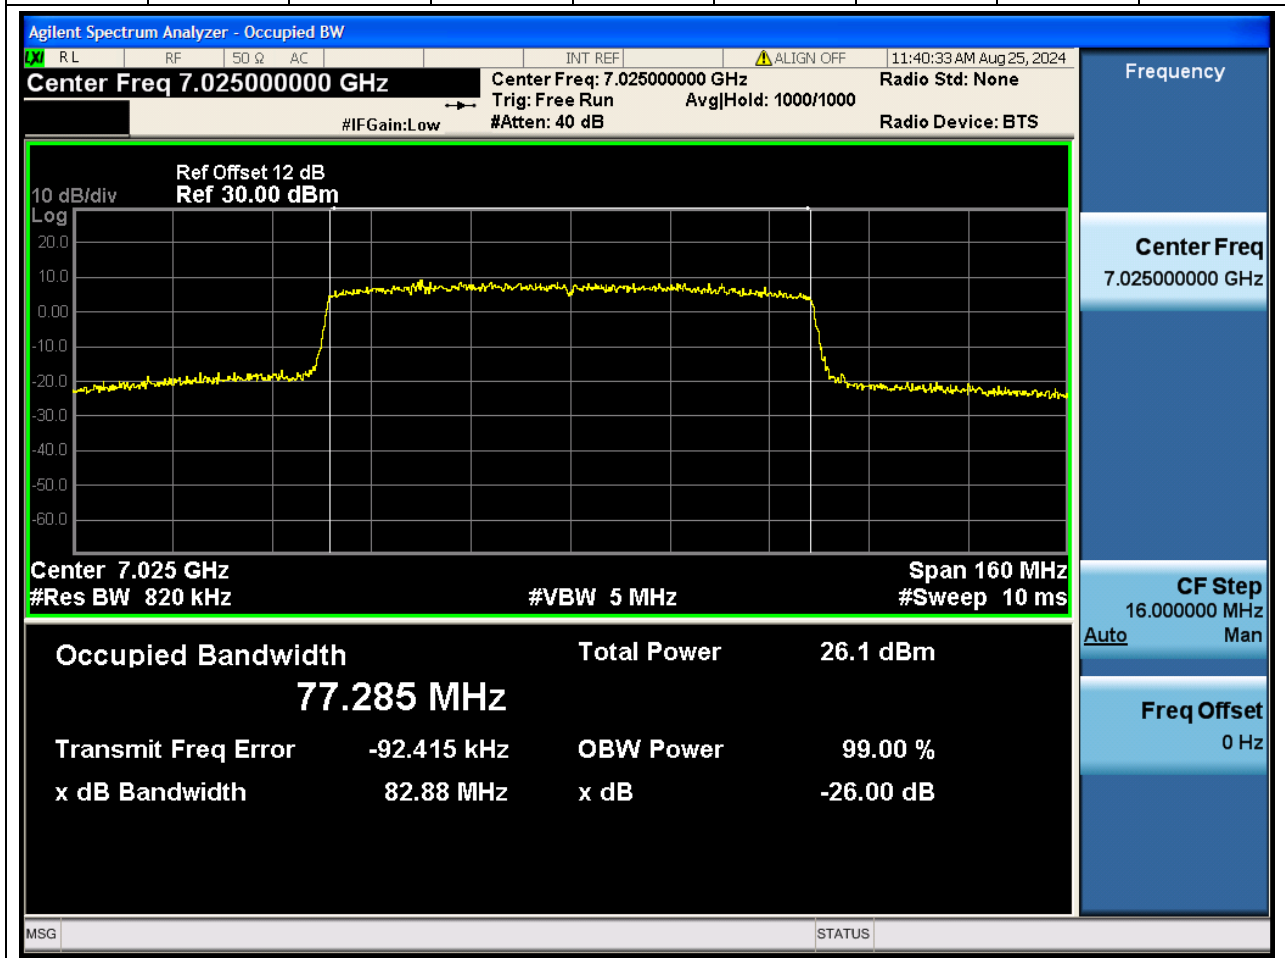

40. 802.11ax_80M_U-NII-8_CH215

40.1. A.2.2-99% Bandwidth(NTNV)

Center Frequency (MHz)	OBW Power (%)		RBW (MHz)	Detector	Limit (MHz)	OBW (MHz)		Verdict
7025	99		0.82	Peak	0	77.284919		N/A