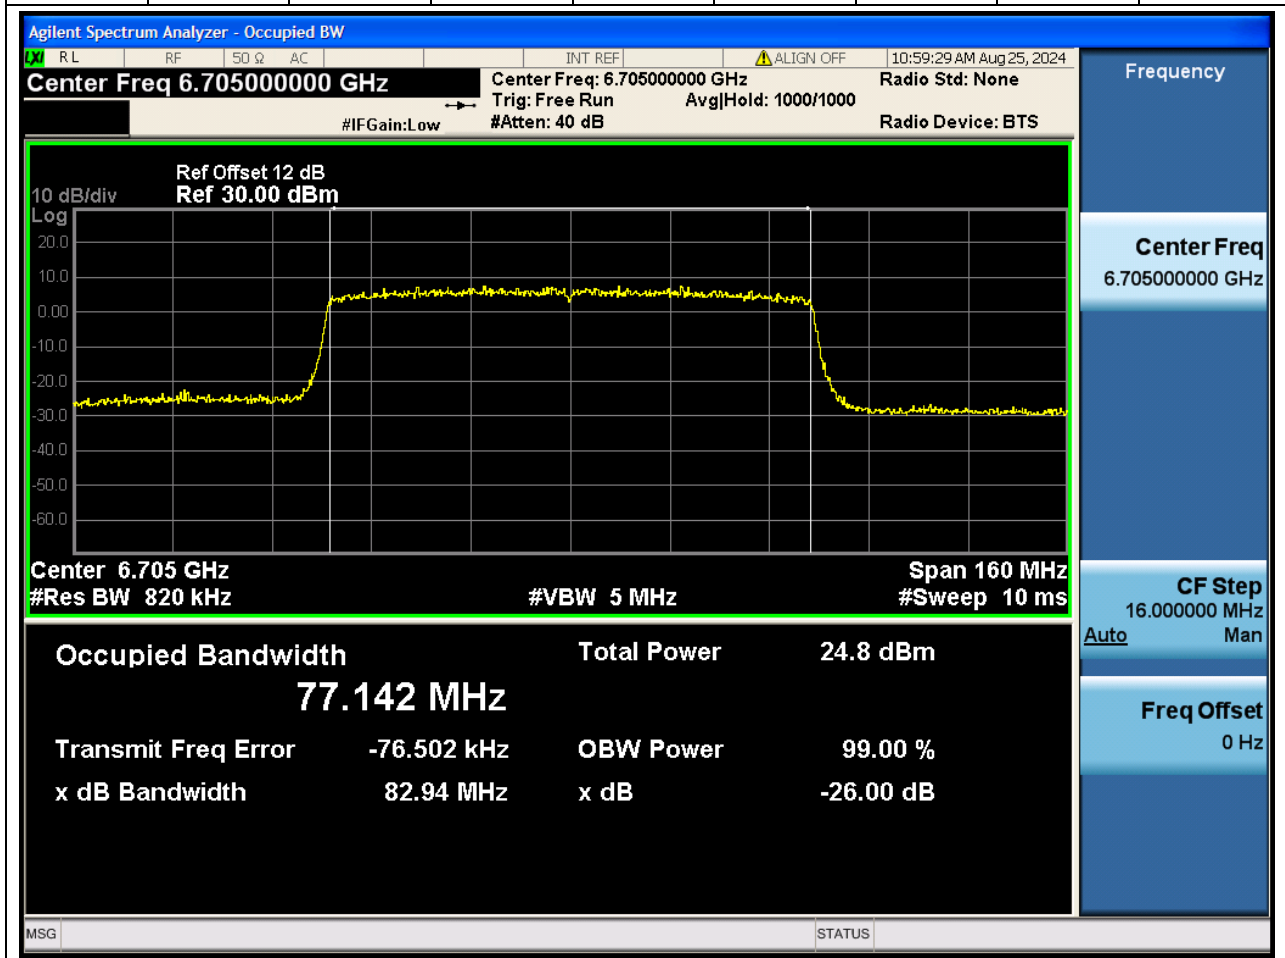

28. 802.11ax_80M_U-NII-7_CH151

28.1. A.2.2-99% Bandwidth(NTNV)

Center Frequency (MHz)	OBW Power (%)		RBW (MHz)	Detector	Limit (MHz)	OBW (MHz)		Verdict
6705	99		0.82	Peak	0	77.142303		N/A