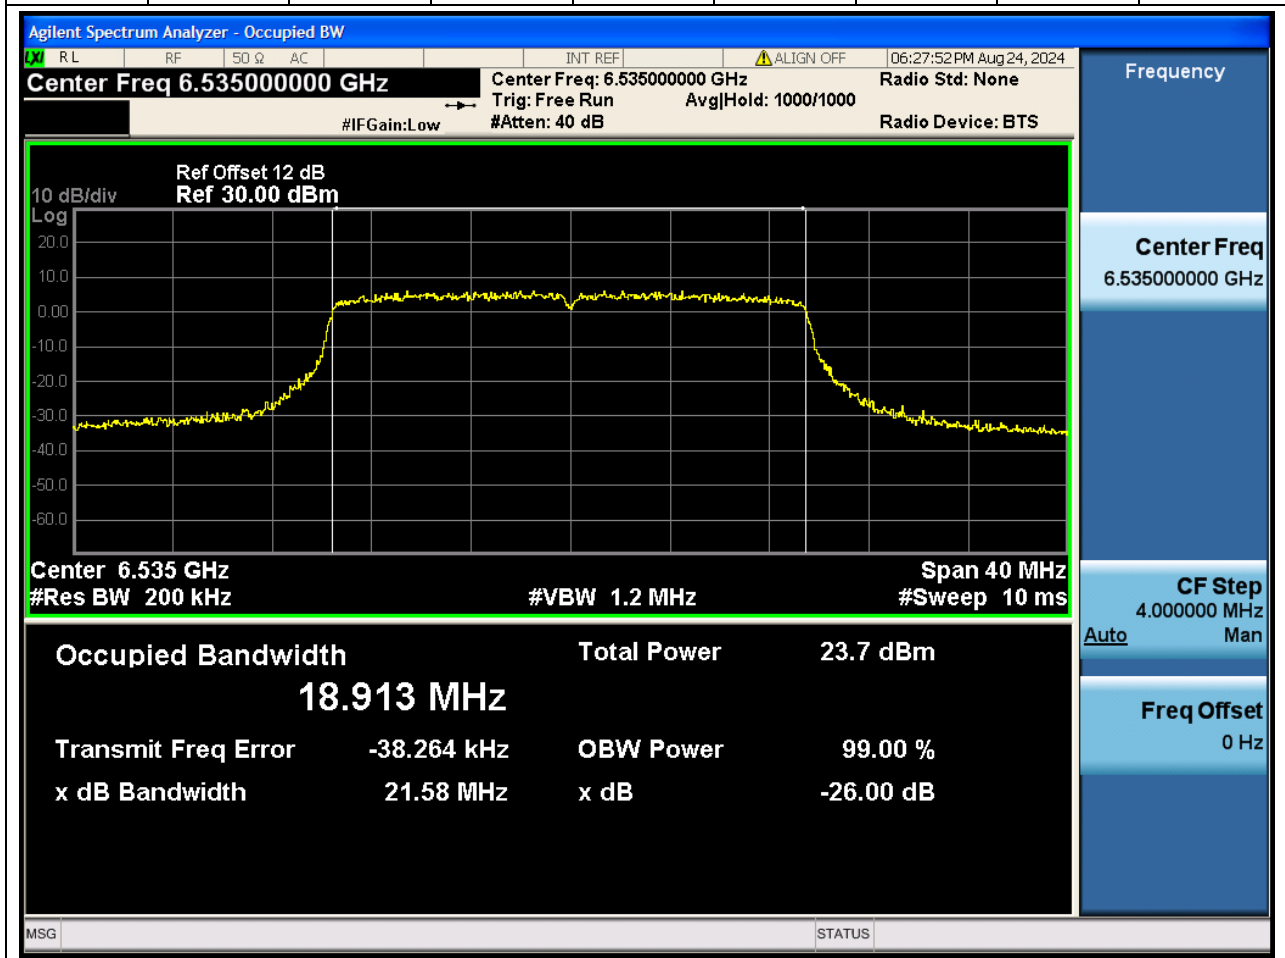

21. 802.11ax_20M_U-NII-7_CH117

21.1. A.2.2-99% Bandwidth(NTNV)

Center Frequency (MHz)	OBW Power (%)		RBW (MHz)	Detector	Limit (MHz)	OBW (MHz)		Verdict
6535	99		0.2	Peak	0	18.913475		N/A