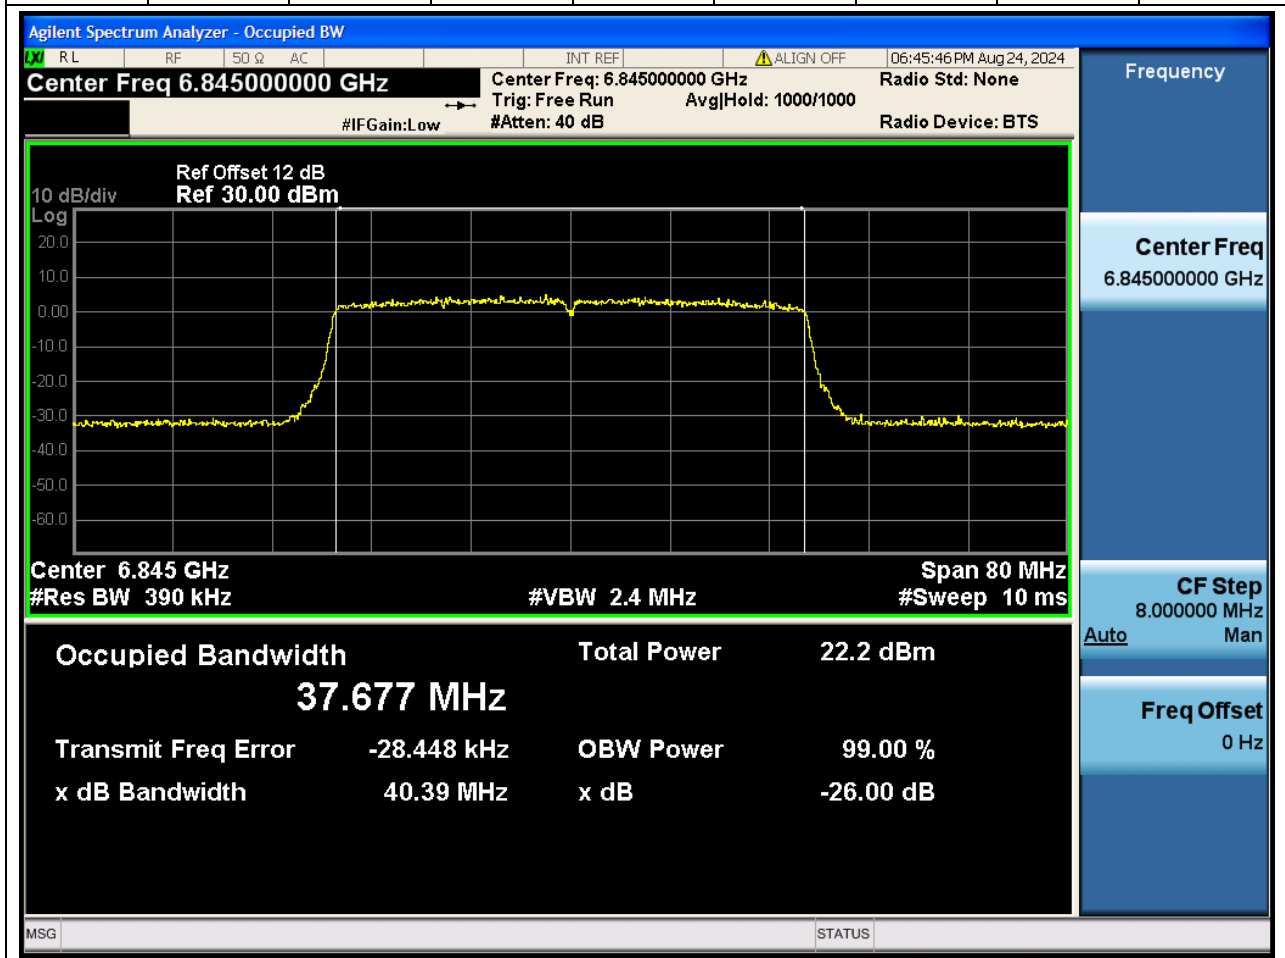

26. 802.11ax_40M_U-NII-7_CH179

26.1. A.2.2-99% Bandwidth(NTNV)

Center Frequency (MHz)	OBW Power (%)		RBW (MHz)	Detector	Limit (MHz)	OBW (MHz)		Verdict
6845	99		0.39	Peak	0	37.676799		N/A