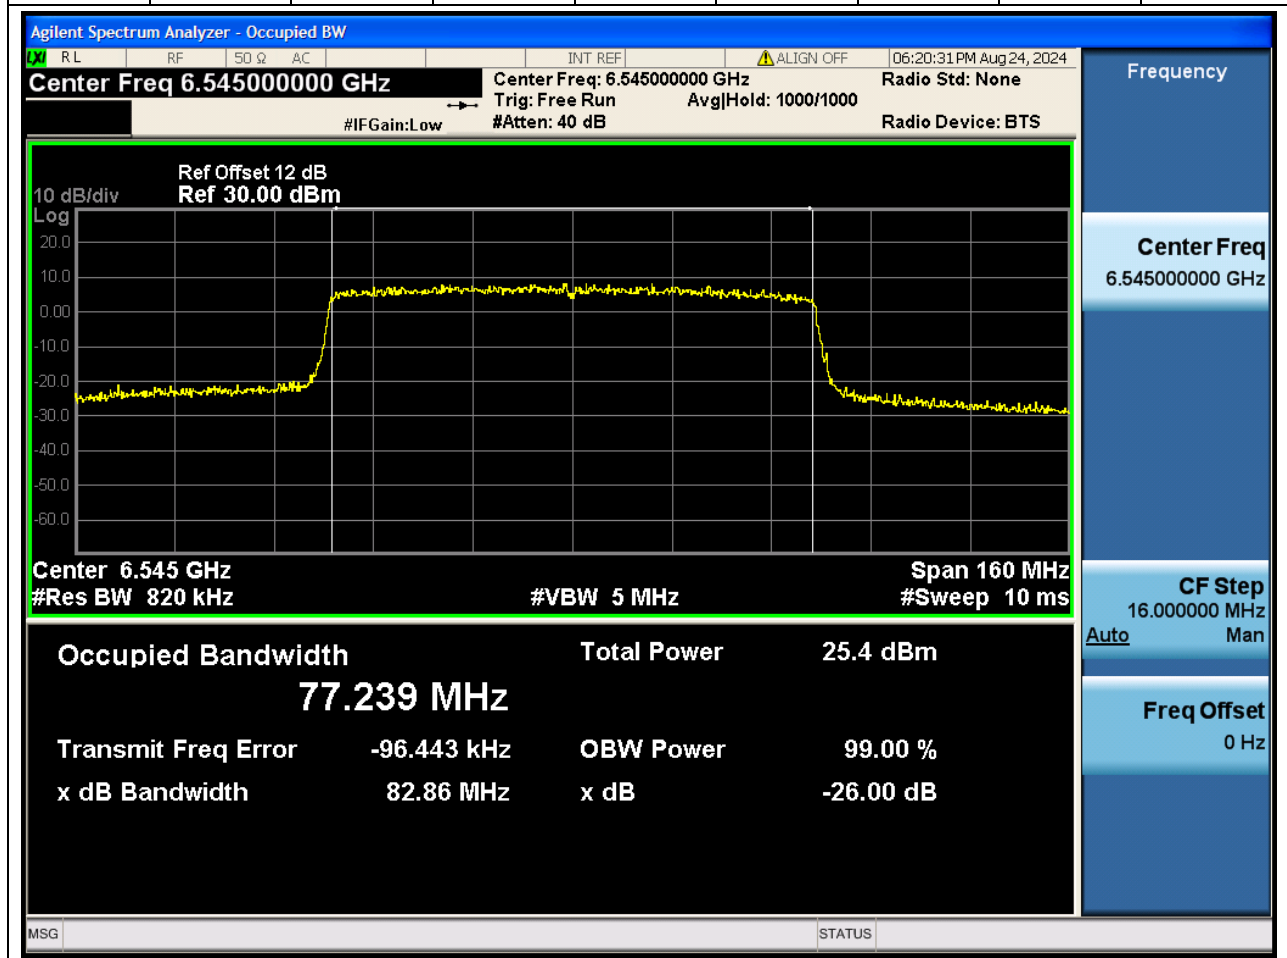

19. 802.11ax_80M_U-NII-6_CH119

19.1. A.2.2-99% Bandwidth(NTNV)

Center Frequency (MHz)	OBW Power (%)		RBW (MHz)	Detector	Limit (MHz)	OBW (MHz)		Verdict
6545	99		0.82	Peak	0	77.239215		N/A