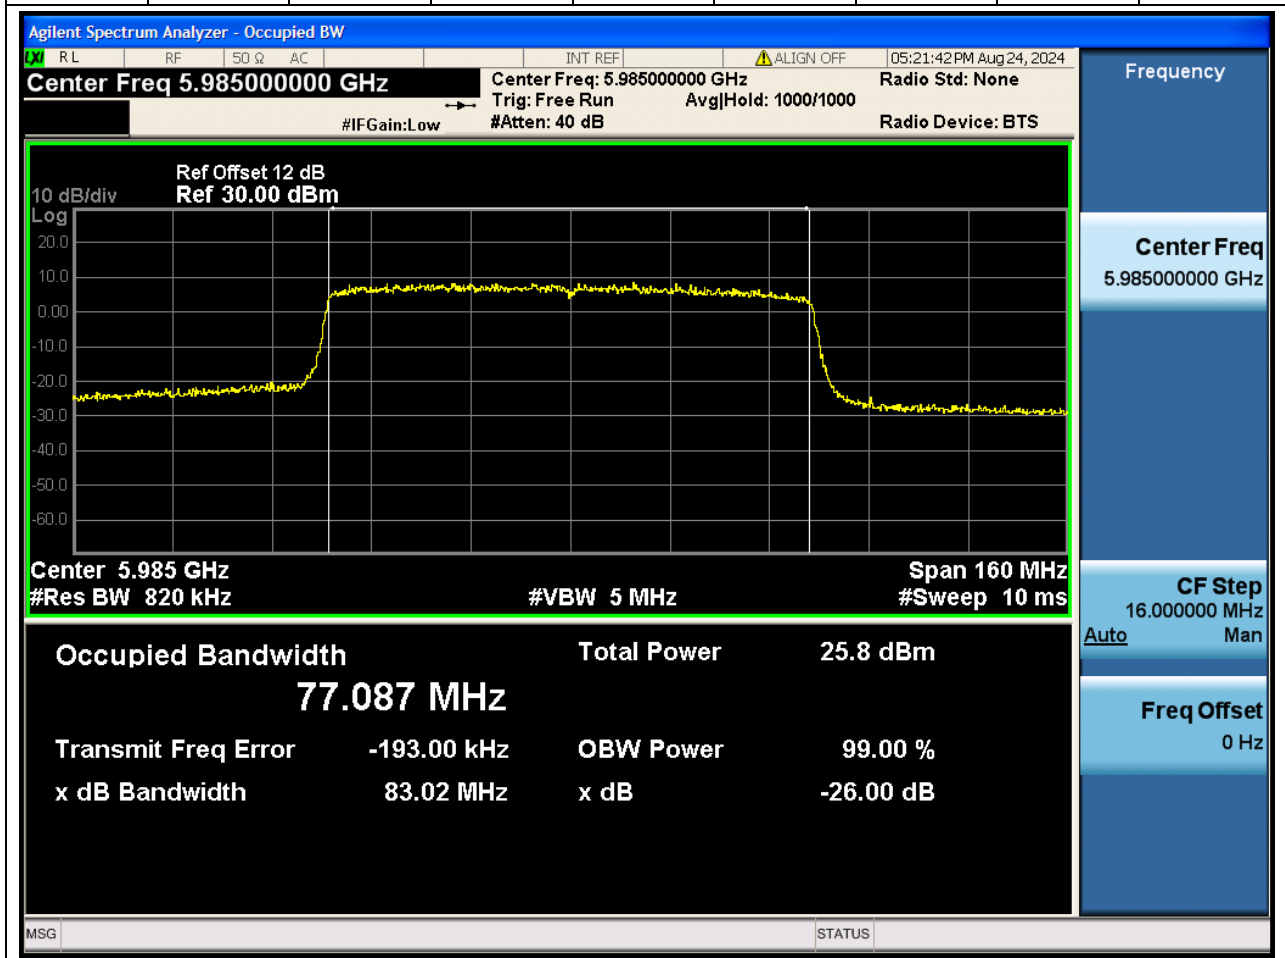

7. 802.11ax_80M_U-NII-5_CH7

7.1. A.2.2-99% Bandwidth(NTNV)

Center Frequency (MHz)	OBW Power (%)		RBW (MHz)	Detector	Limit (MHz)	OBW (MHz)		Verdict
5985	99		0.82	Peak	0	77.087027		N/A