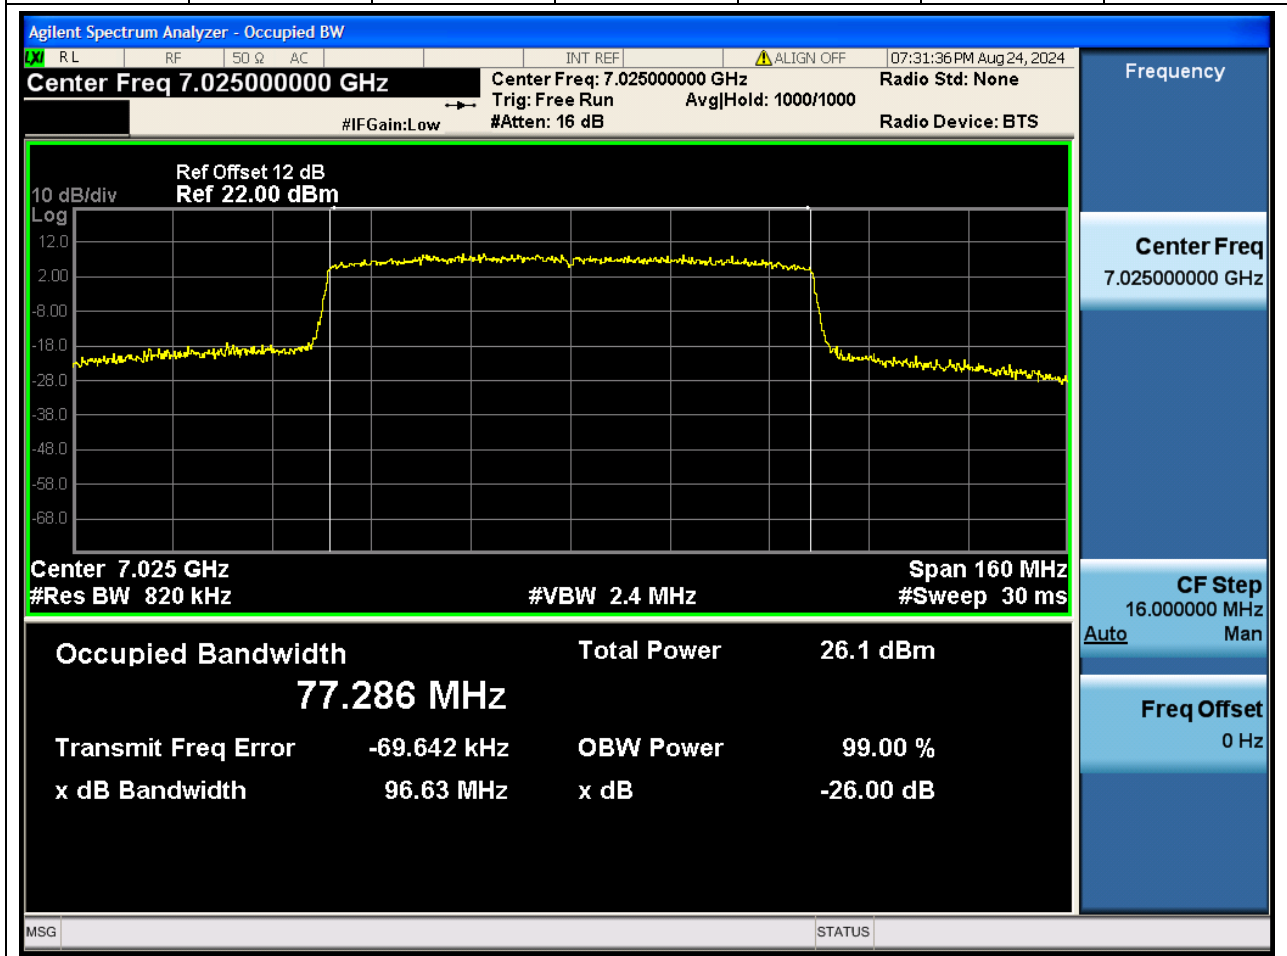

40. 802.11ax_80M_U-NII-8_CH215

40.1. A.2-26dB Bandwidth(NTNV)

Center Frequency (MHz)	XdB Down	RBW (MHz)	Detector	Limit (MHz)	XdB BandWidth (MHz)	Verdict
7025	26	0.82	Peak	0	96.631744	N/A