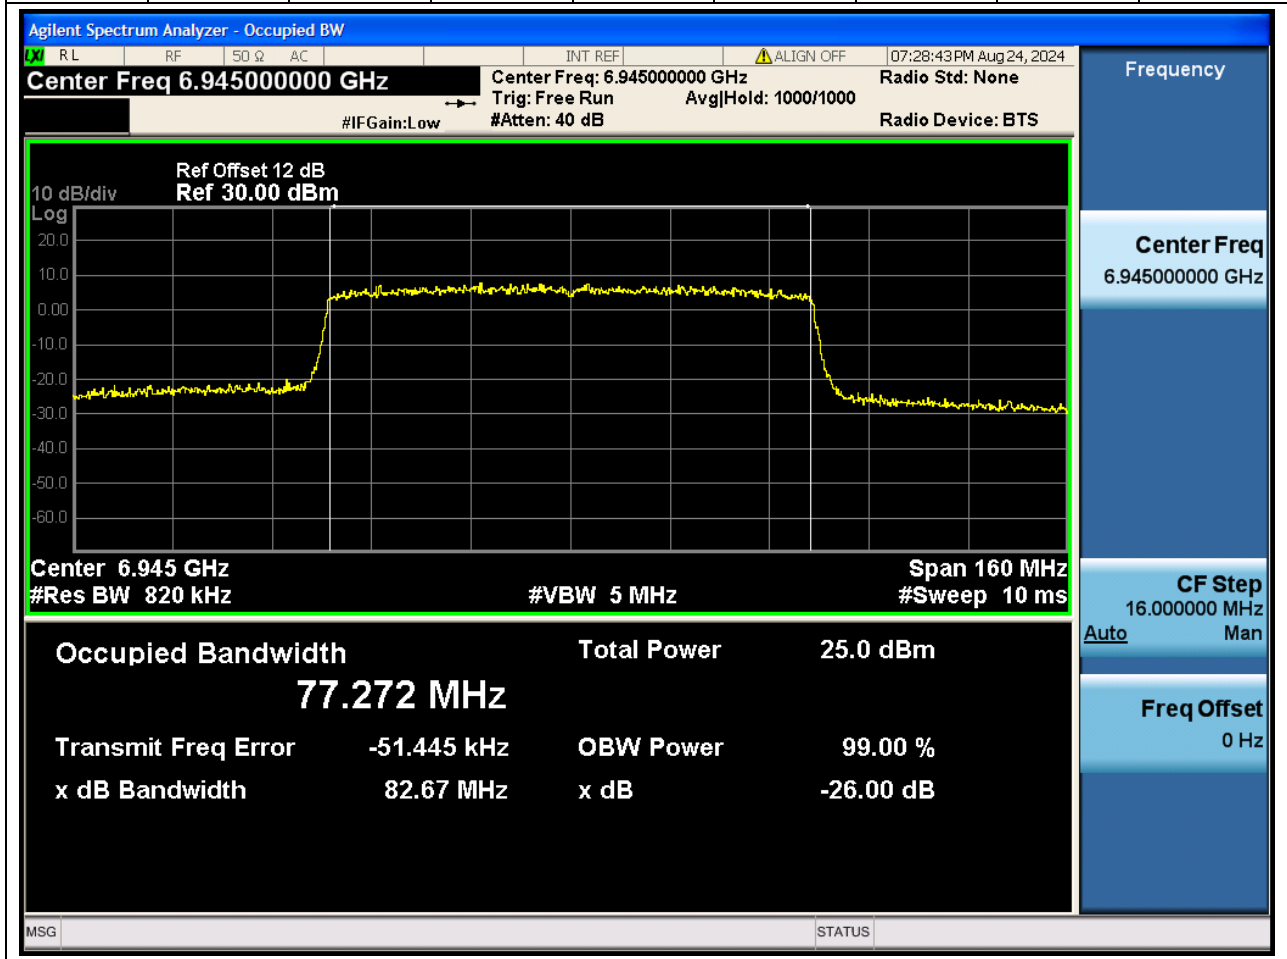

39. 802.11ax_80M_U-NII-8_CH199

39.1. A.2.2-99% Bandwidth(NTNV)

Center Frequency (MHz)	OBW Power (%)		RBW (MHz)	Detector	Limit (MHz)	OBW (MHz)		Verdict
6945	99		0.82	Peak	0	77.272158		N/A