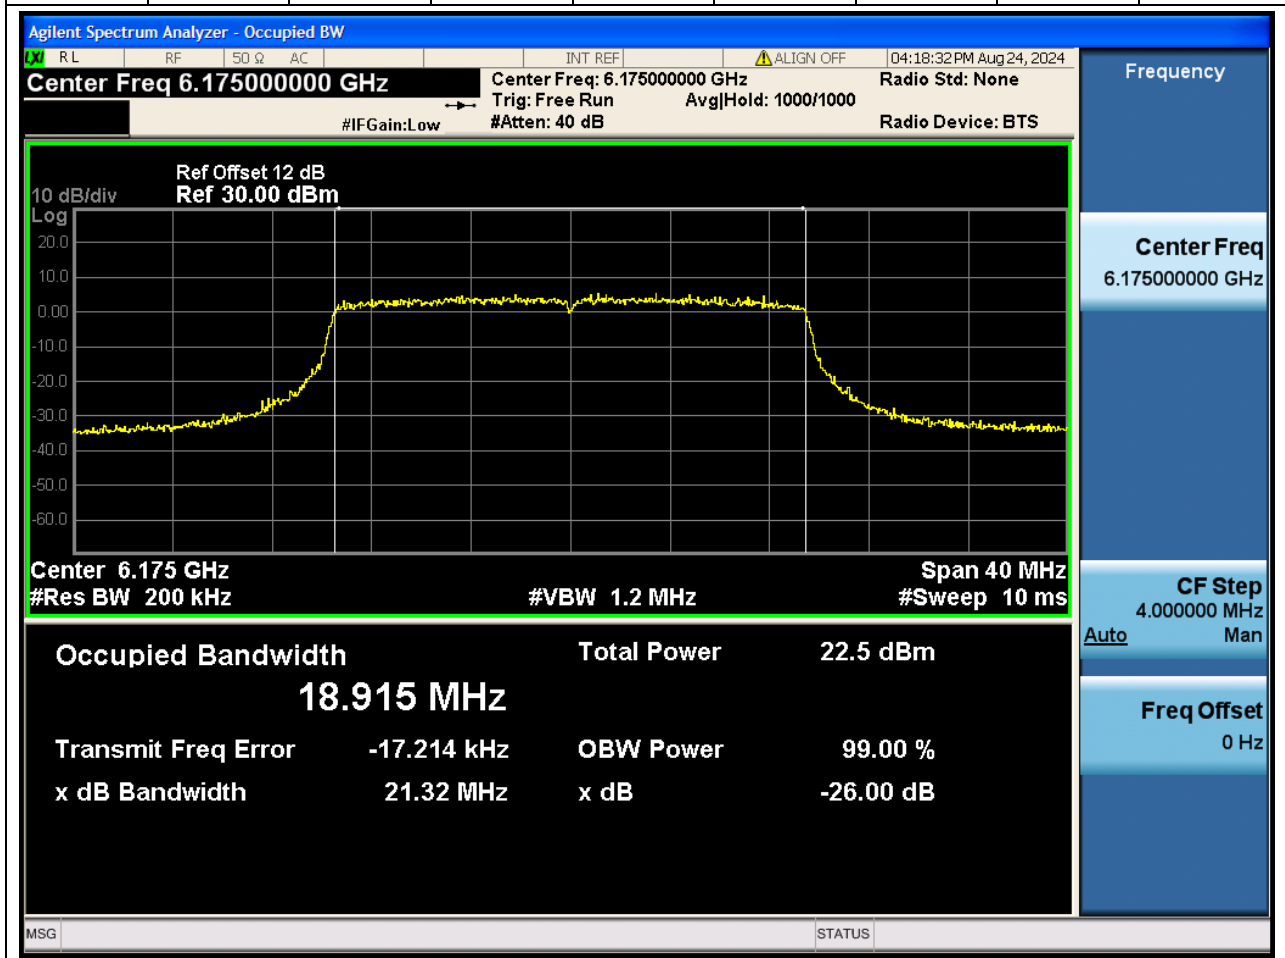

2. 802.11ax_20M_U-NII-5_CH45

2.1. A.2.2-99% Bandwidth(NTNV)

Center Frequency (MHz)	OBW Power (%)		RBW (MHz)	Detector	Limit (MHz)	OBW (MHz)		Verdict
6175	99		0.2	Peak	0	18.91498 1		N/A