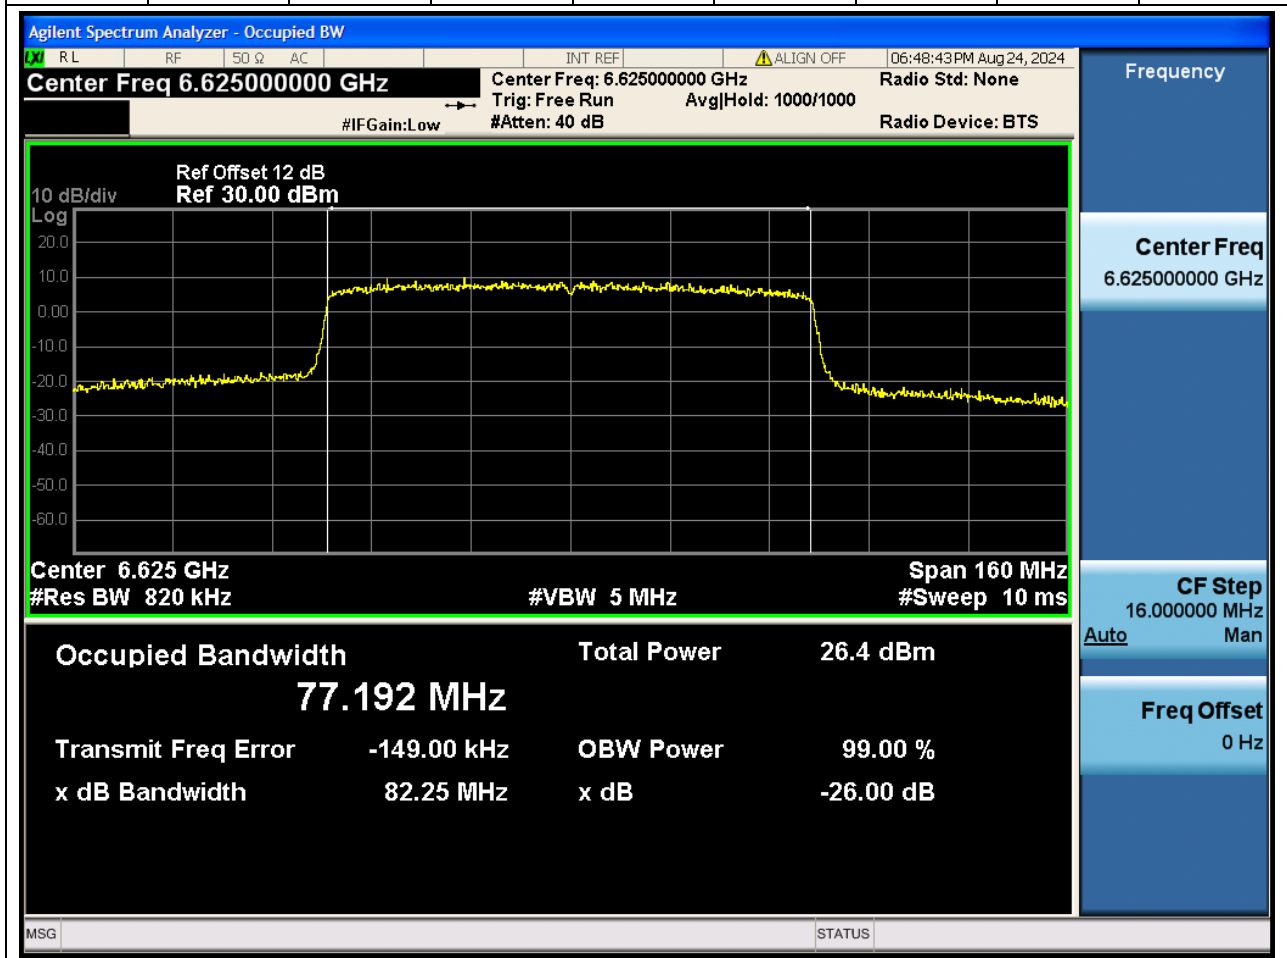

27. 802.11ax_80M_U-NII-7_CH135

27.1. A.2.2-99% Bandwidth(NTNV)

Center Frequency (MHz)	OBW Power (%)		RBW (MHz)	Detector	Limit (MHz)	OBW (MHz)		Verdict
6625	99		0.82	Peak	0	77.19186 2		N/A