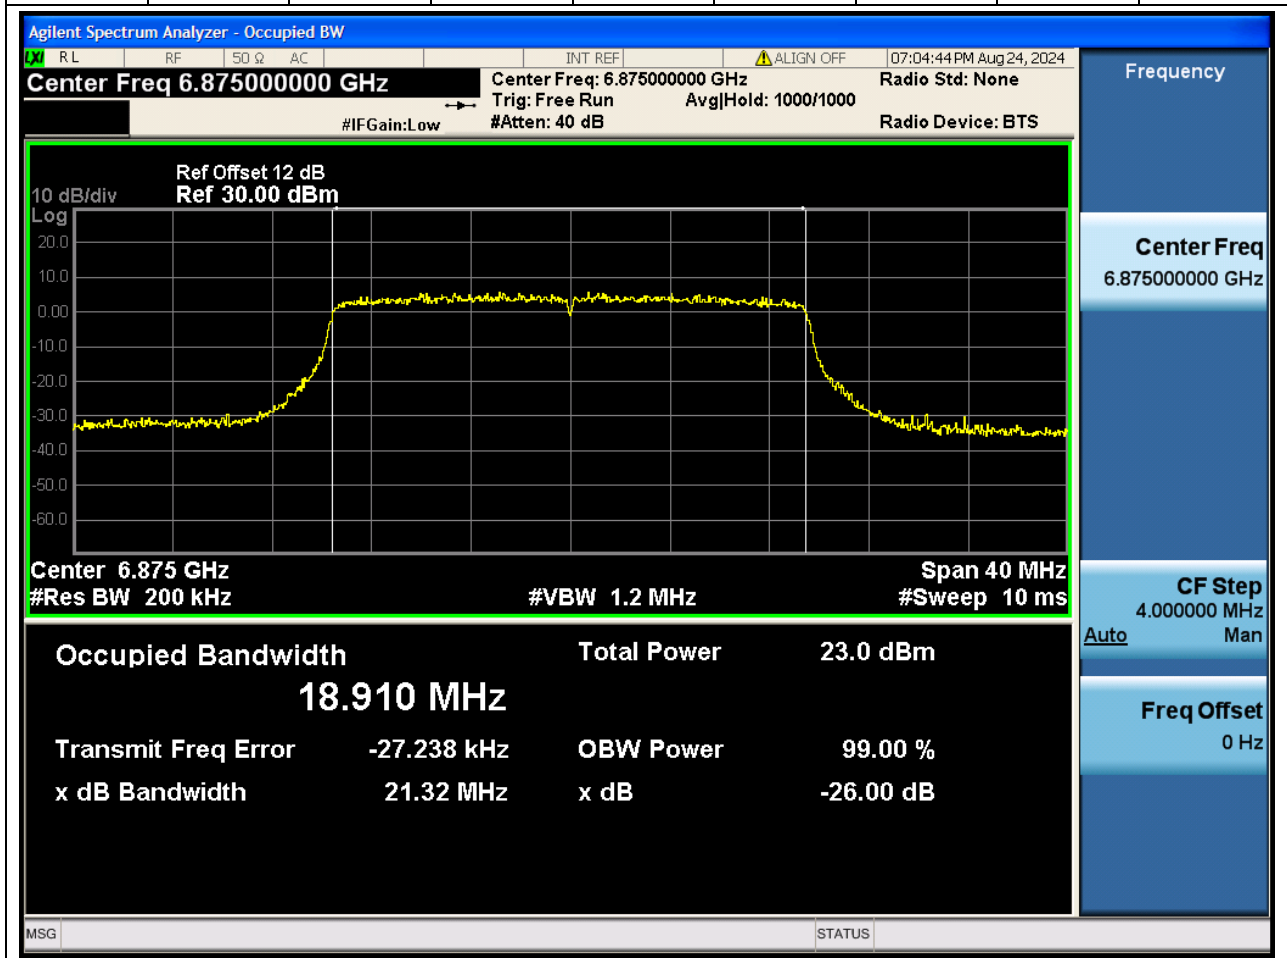

31. 802.11ax_20M_U-NII-8_CH185

31.1. A.2.2-99% Bandwidth(NTNV)

Center Frequency (MHz)	OBW Power (%)		RBW (MHz)	Detector	Limit (MHz)	OBW (MHz)		Verdict
6875	99		0.2	Peak	0	18.909945		N/A