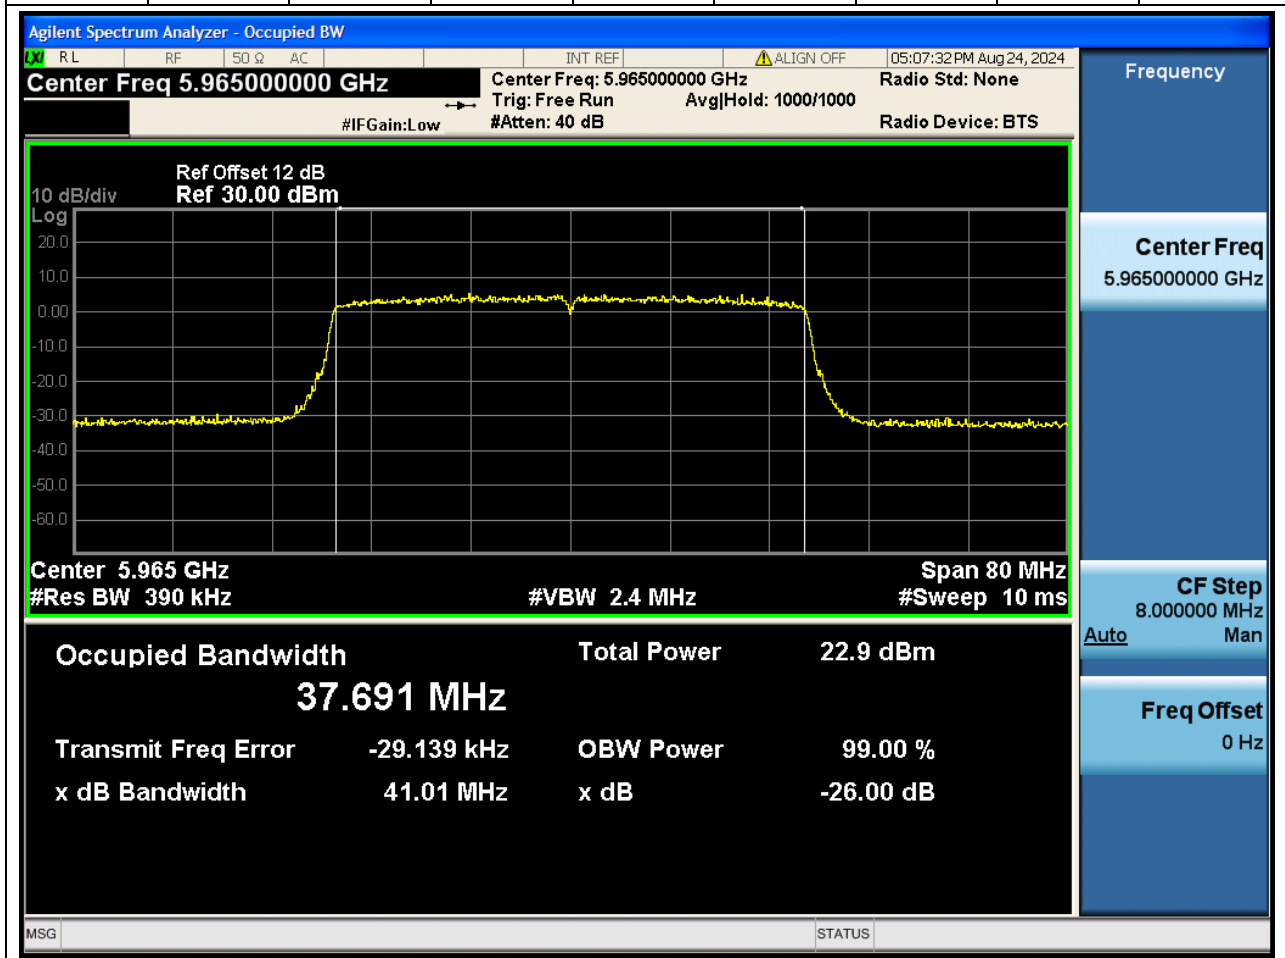

4. 802.11ax_40M_U-NII-5_CH3

4.1. A.2.2-99% Bandwidth(NTNV)

Center Frequency (MHz)	OBW Power (%)		RBW (MHz)	Detector	Limit (MHz)	OBW (MHz)		Verdict
5965	99		0.39	Peak	0	37.690845		N/A