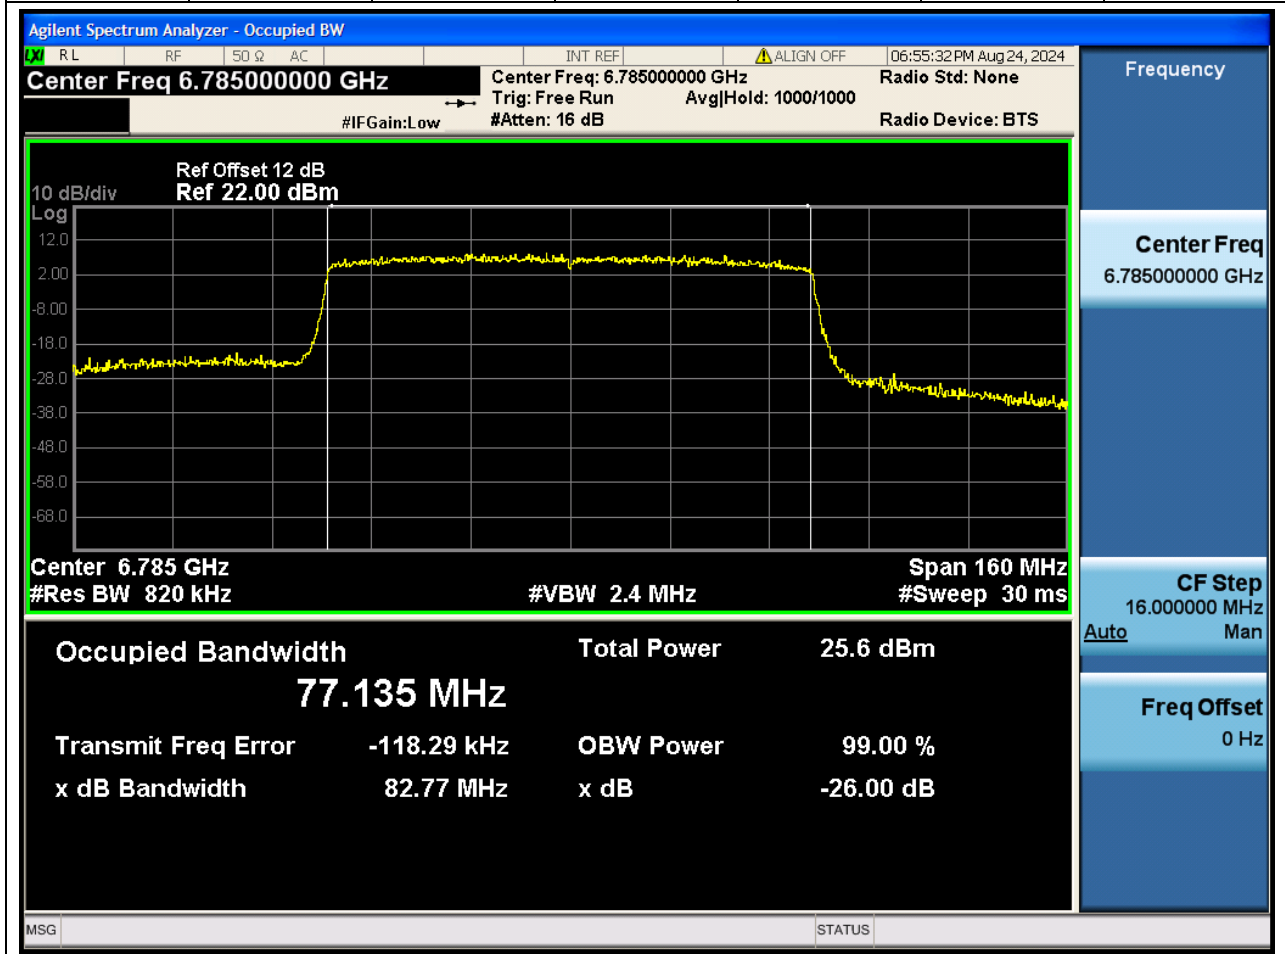

29. 802.11ax_80M_U-NII-7_CH167

29.1. A.2-26dB Bandwidth(NTNV)

Center Frequency (MHz)	XdB Down	RBW (MHz)	Detector	Limit (MHz)	XdB BandWidth (MHz)	Verdict
6785	26	0.82	Peak	0	82.774262	N/A