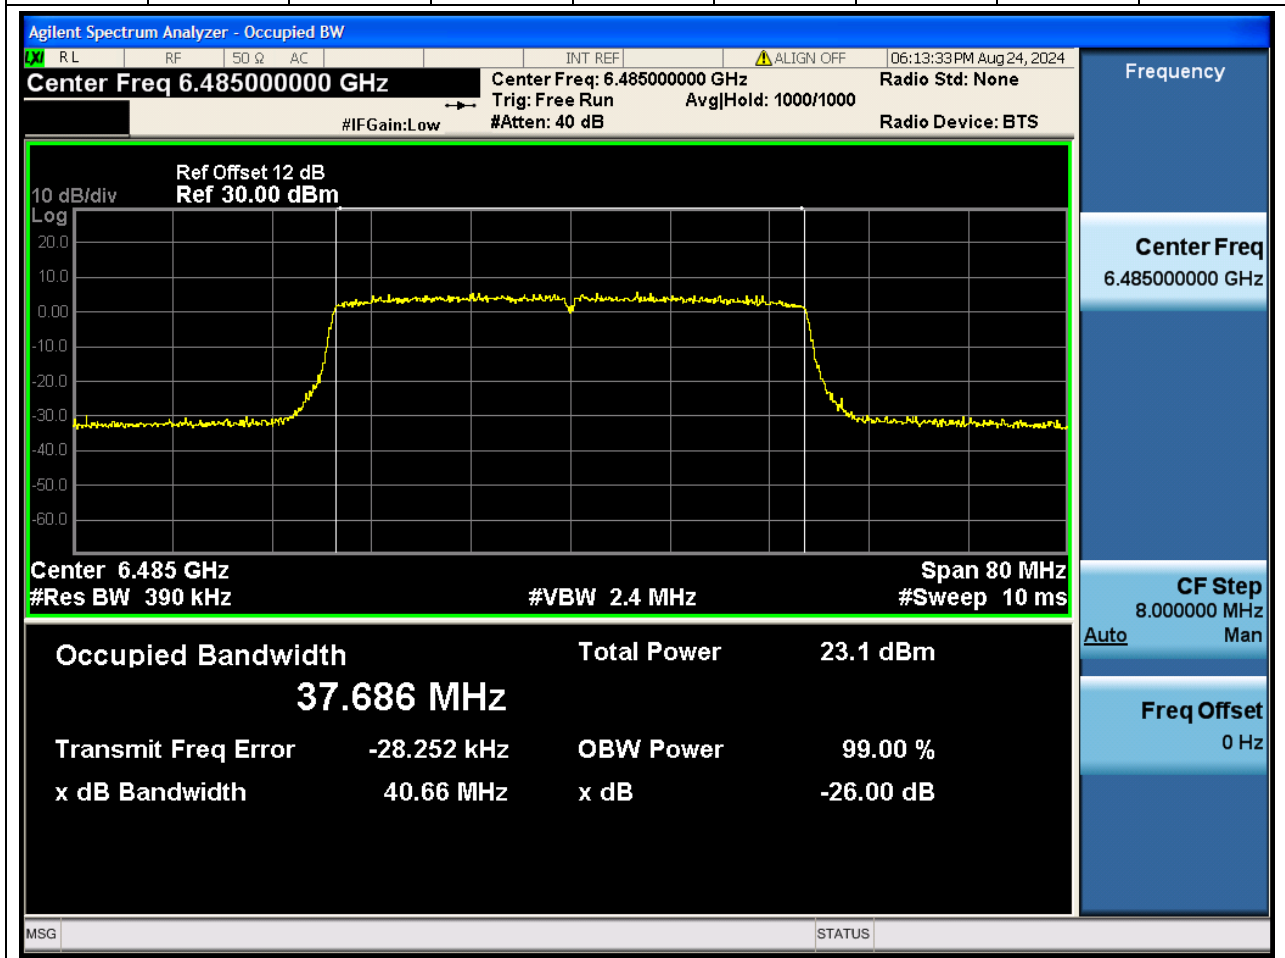

17. 802.11ax_40M_U-NII-6_CH107

17.1. A.2.2-99% Bandwidth(NTNV)

Center Frequency (MHz)	OBW Power (%)		RBW (MHz)	Detector	Limit (MHz)	OBW (MHz)		Verdict
6485	99		0.39	Peak	0	37.685734		N/A