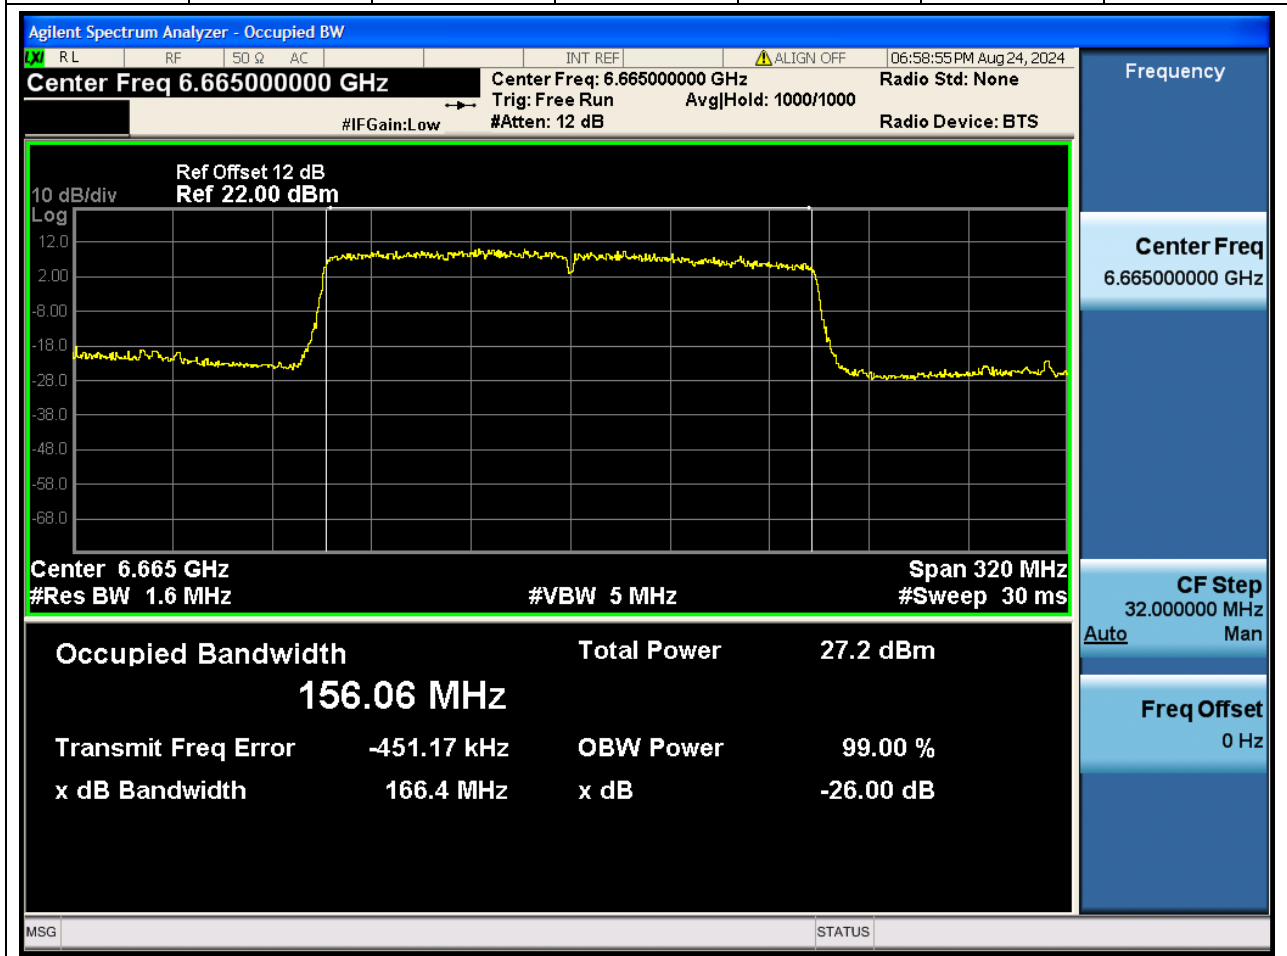

30. 802.11ax_160M_U-NII-7_CH143

30.1. A.2-26dB Bandwidth(NTNV)

Center Frequency (MHz)	XdB Down	RBW (MHz)	Detector	Limit (MHz)	XdB BandWidth (MHz)	Verdict
6665	26	1.6	Peak	0	166.35827	N/A