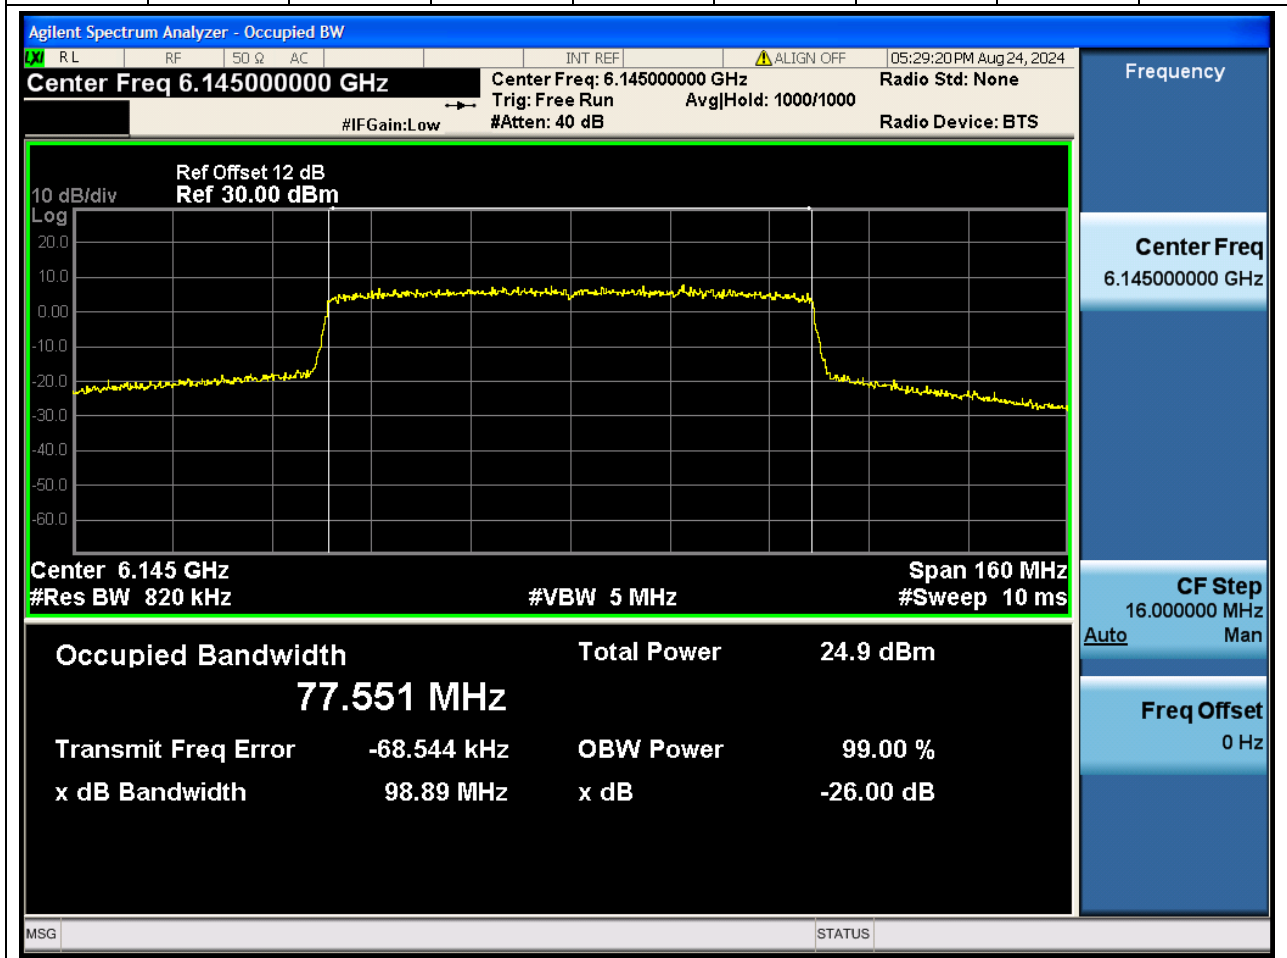

8. 802.11ax_80M_U-NII-5_CH39

8.1. A.2.2-99% Bandwidth(NTNV)

Center Frequency (MHz)	OBW Power (%)		RBW (MHz)	Detector	Limit (MHz)	OBW (MHz)		Verdict
6145	99		0.82	Peak	0	77.551434		N/A