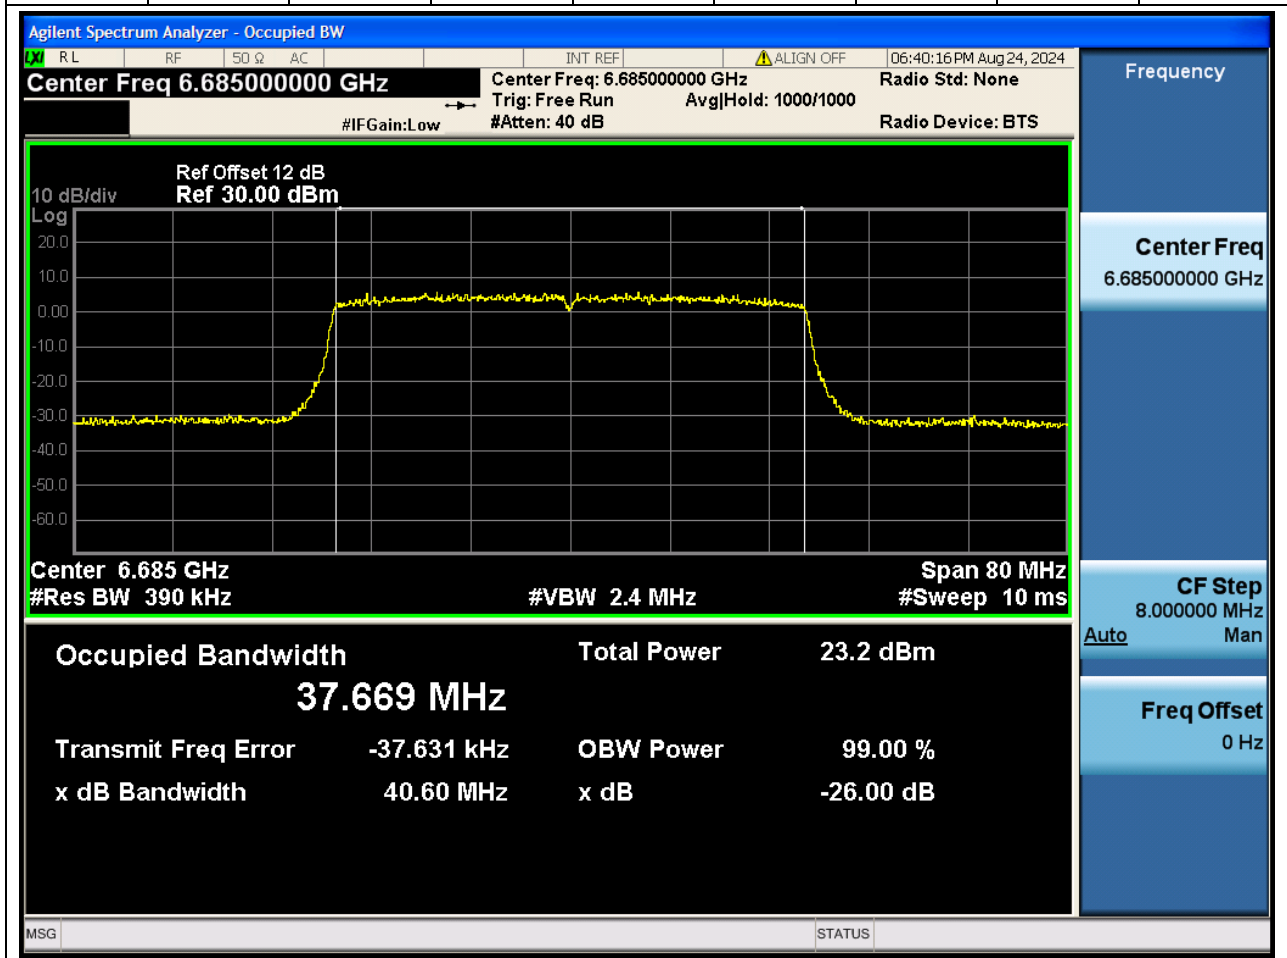

25. 802.11ax_40M_U-NII-7_CH147

25.1. A.2.2-99% Bandwidth(NTNV)

Center Frequency (MHz)	OBW Power (%)		RBW (MHz)	Detector	Limit (MHz)	OBW (MHz)		Verdict
6685	99		0.39	Peak	0	37.669209		N/A