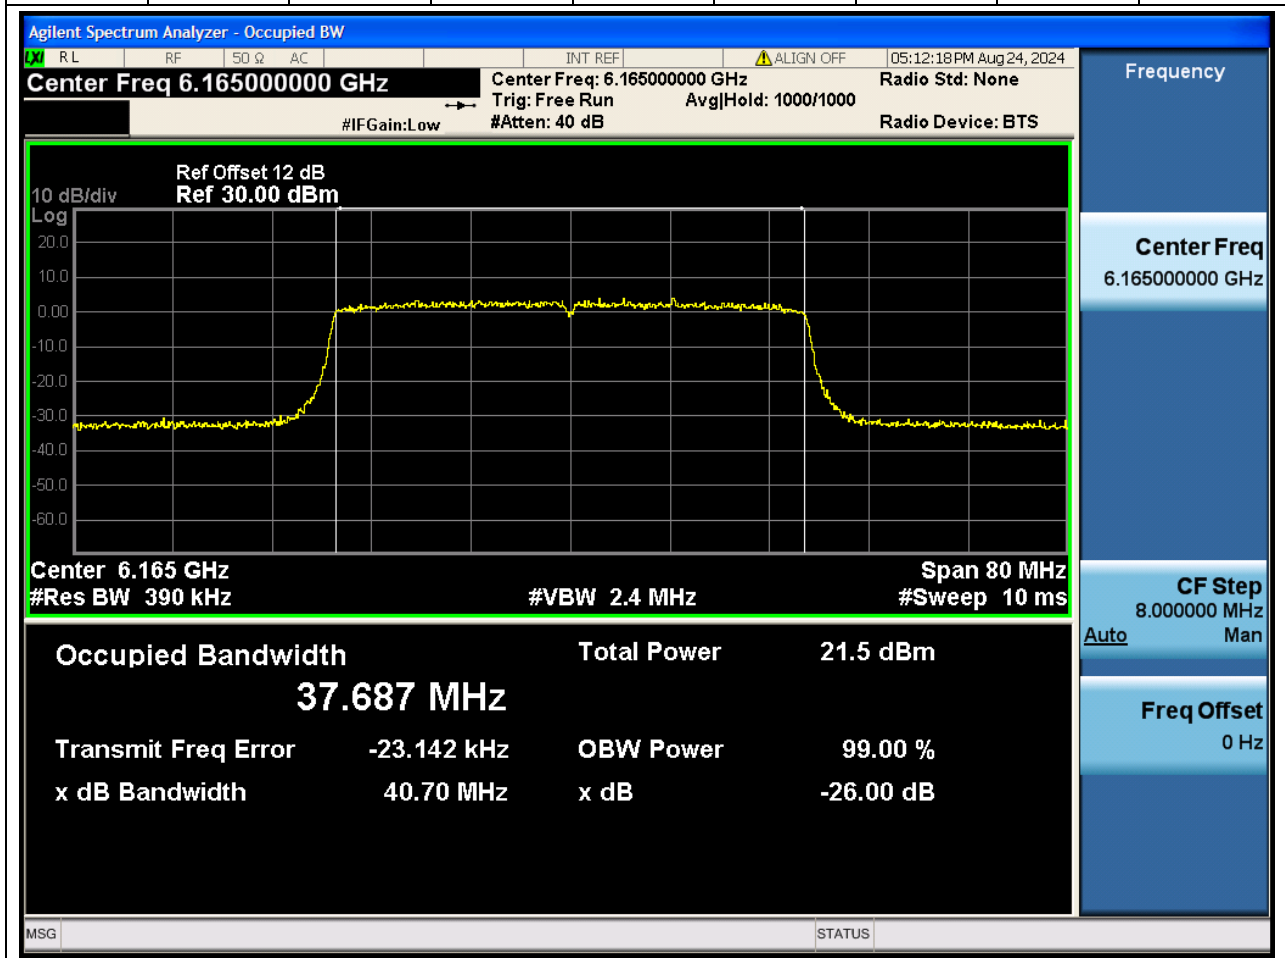

5. 802.11ax_40M_U-NII-5_CH43

5.1. A.2.2-99% Bandwidth(NTNV)

Center Frequency (MHz)	OBW Power (%)		RBW (MHz)	Detector	Limit (MHz)	OBW (MHz)		Verdict
6165	99		0.39	Peak	0	37.68689 3		N/A