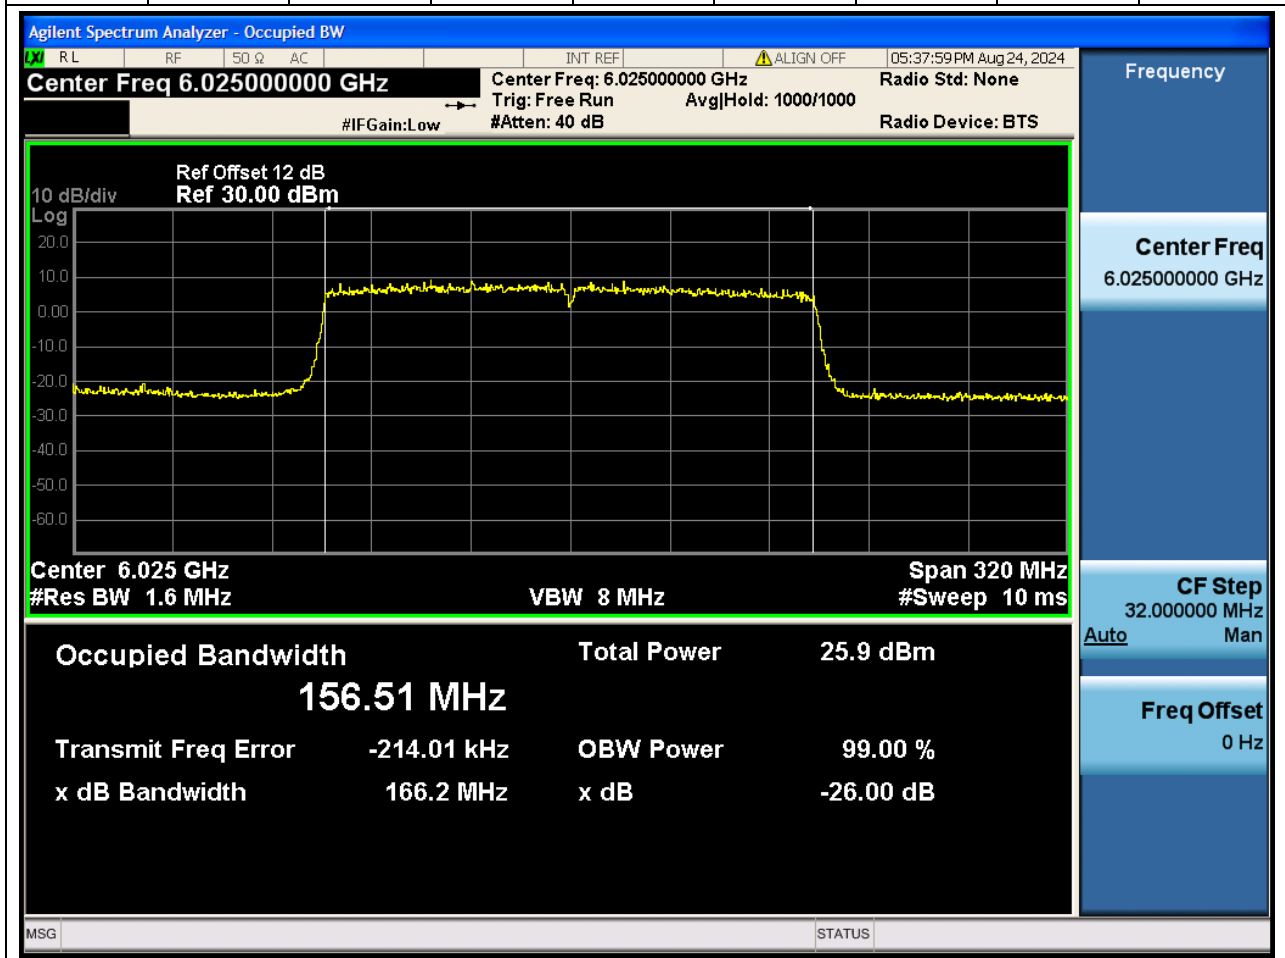

10. 802.11ax_160M_U-NII-5_CH15

10.1. A.2.2-99% Bandwidth(NTNV)

Center Frequency (MHz)	OBW Power (%)	RBW (MHz)	Detector	Limit (MHz)	OBW (MHz)	Verdict
6025	99	1.6	Peak	0	156.5149 17	N/A