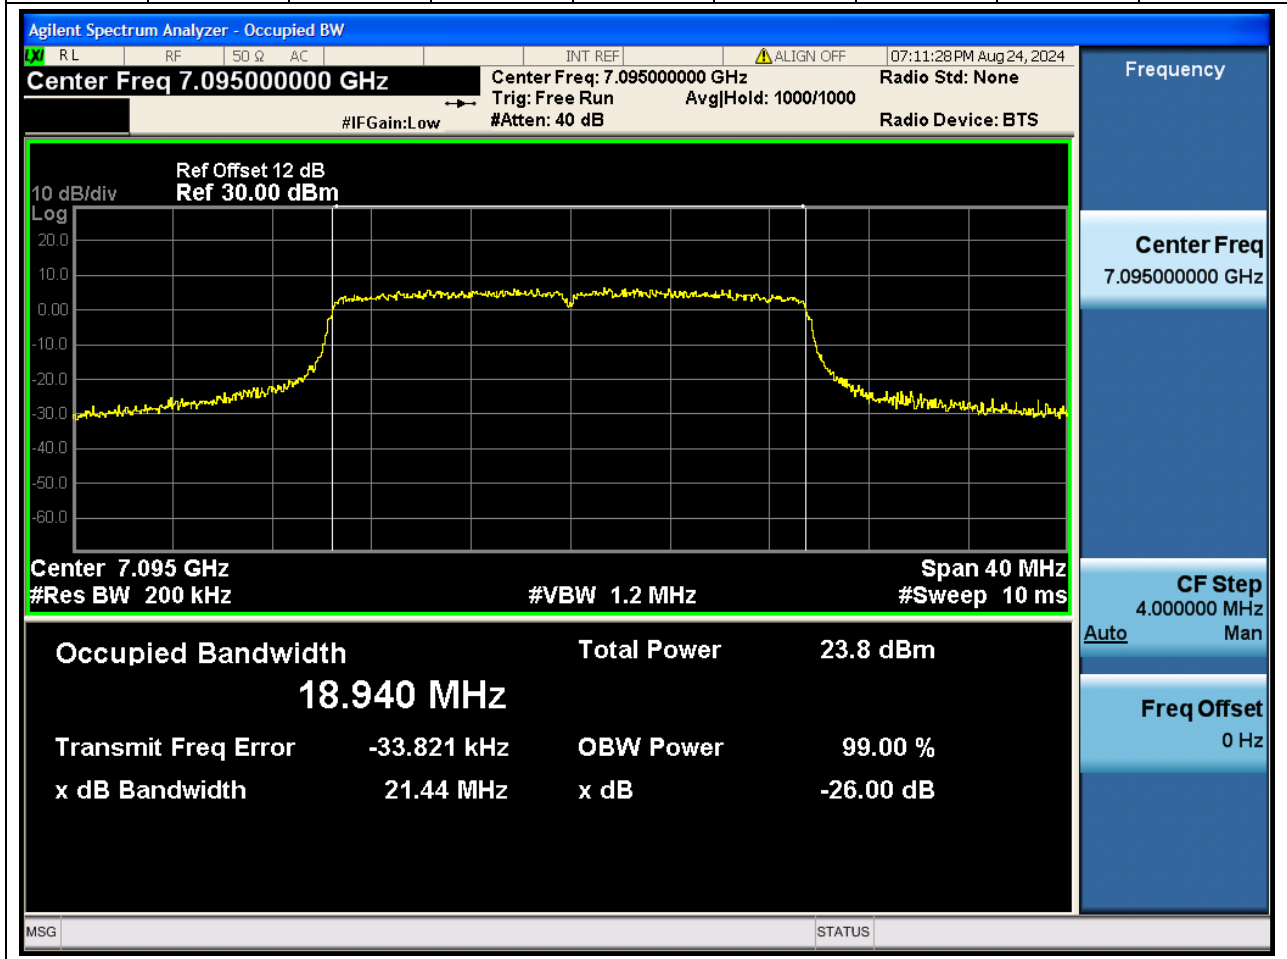

33. 802.11ax_20M_U-NII-8_CH229

33.1. A.2.2-99% Bandwidth(NTNV)

Center Frequency (MHz)	OBW Power (%)		RBW (MHz)	Detector	Limit (MHz)	OBW (MHz)		Verdict
7095	99		0.2	Peak	0	18.940407		N/A