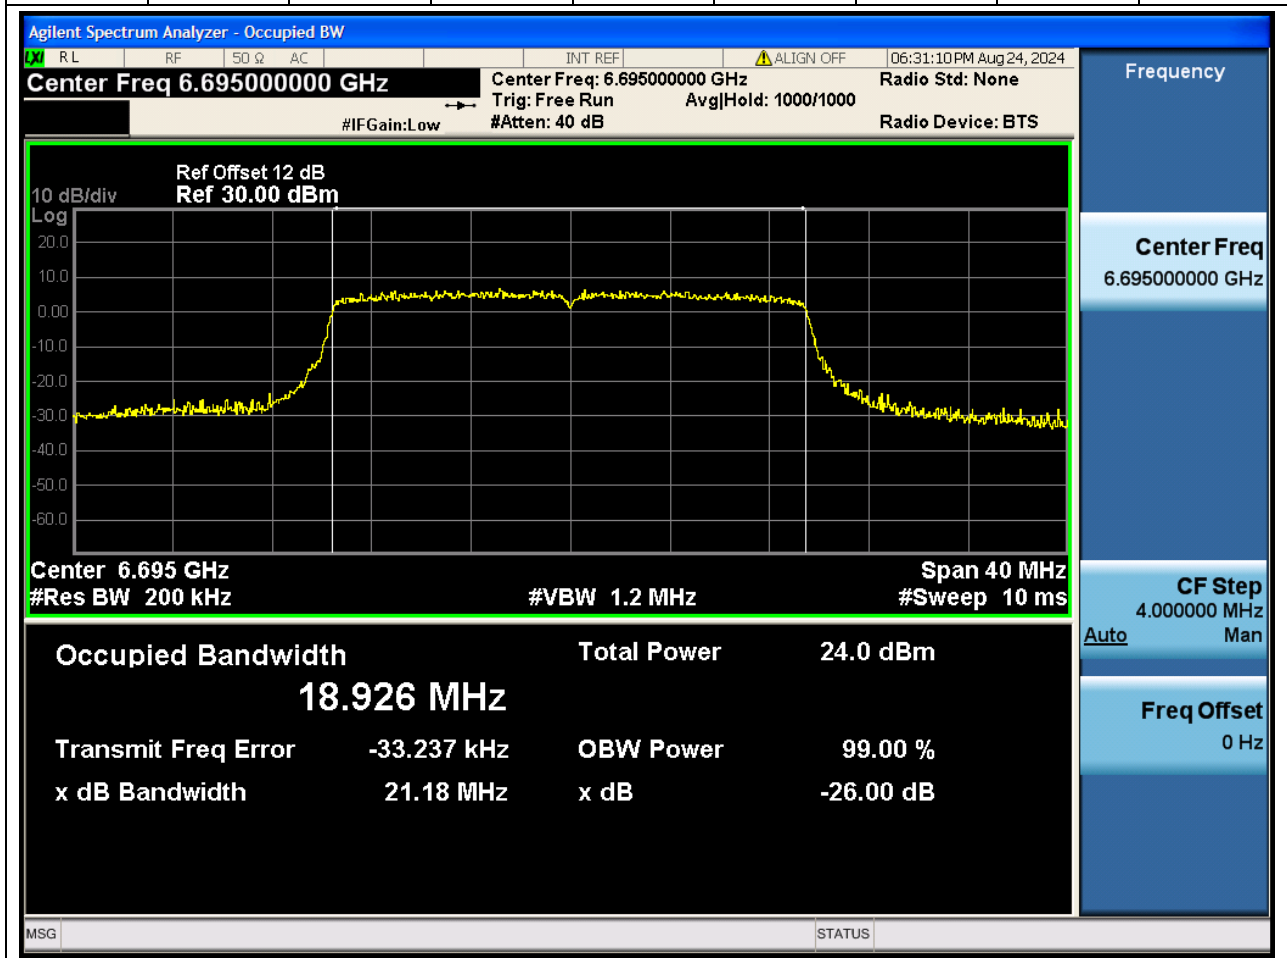

22. 802.11ax_20M_U-NII-7_CH149

22.1. A.2.2-99% Bandwidth(NTNV)

Center Frequency (MHz)	OBW Power (%)		RBW (MHz)	Detector	Limit (MHz)	OBW (MHz)		Verdict
6695	99		0.2	Peak	0	18.925517		N/A