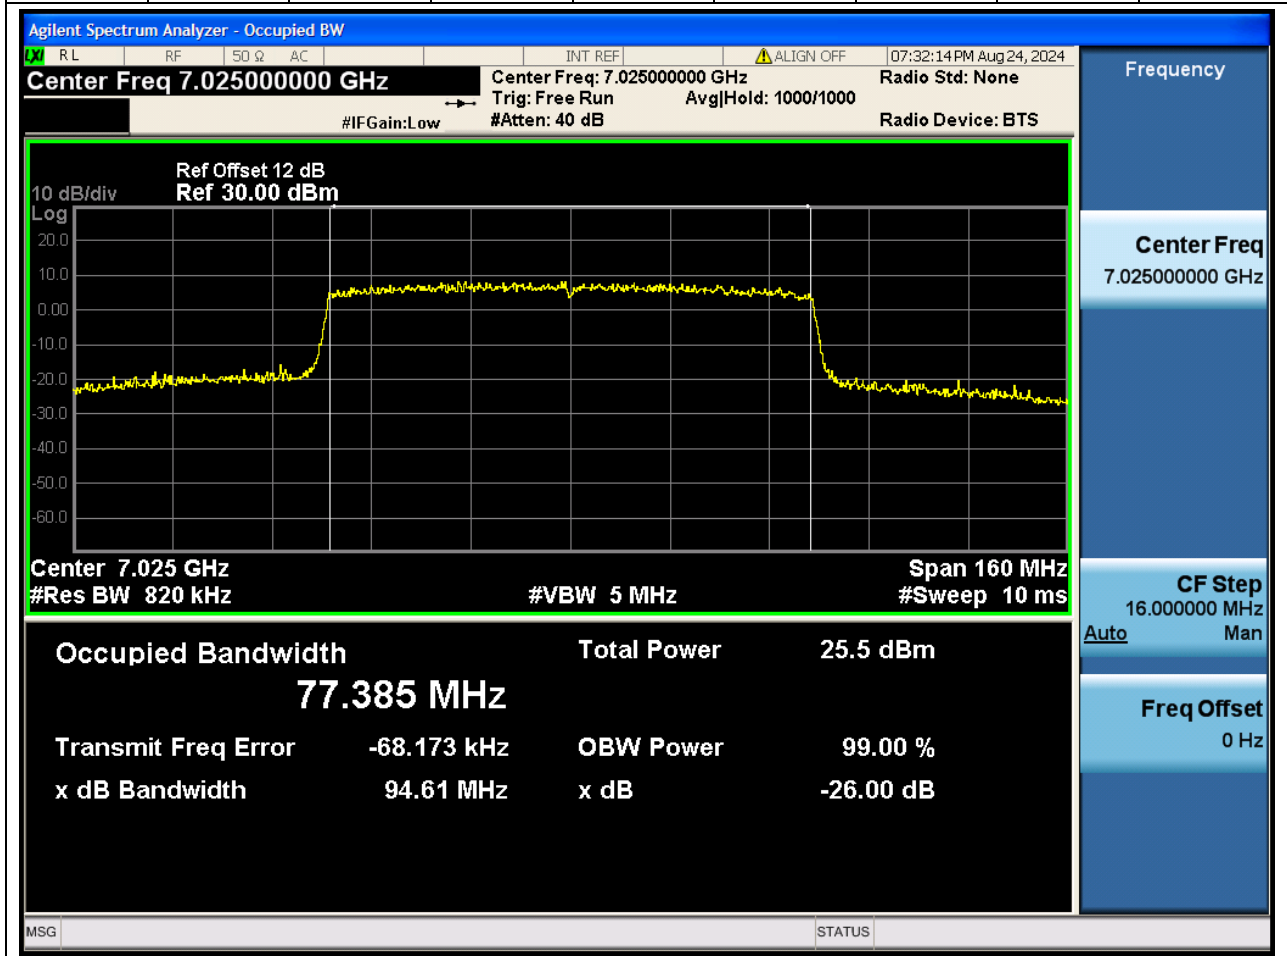

40. 802.11ax_80M_U-NII-8_CH215

40.1. A.2.2-99% Bandwidth(NTNV)

Center Frequency (MHz)	OBW Power (%)		RBW (MHz)	Detector	Limit (MHz)	OBW (MHz)		Verdict
7025	99		0.82	Peak	0	77.384565		N/A