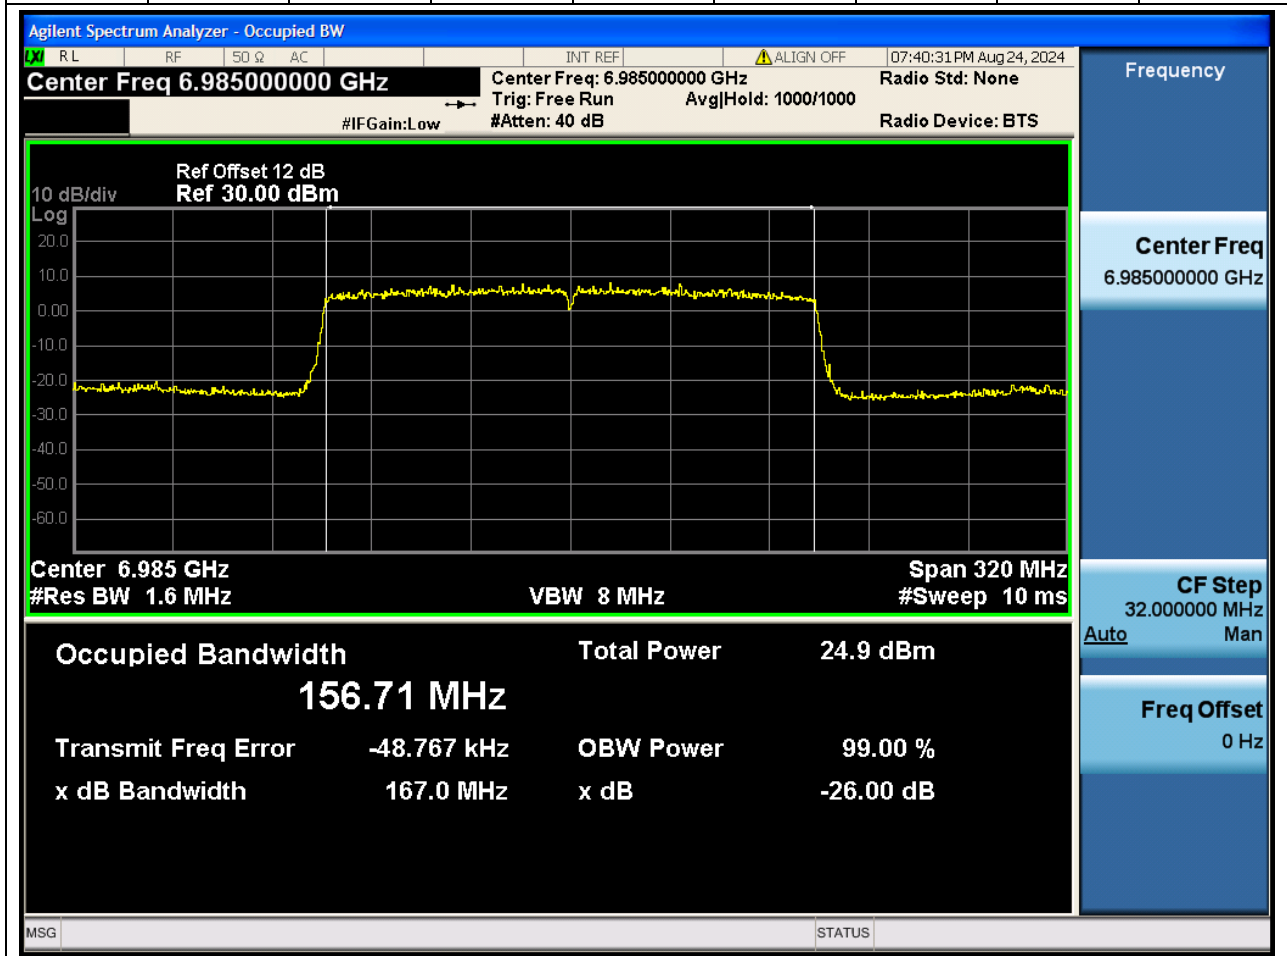

42. 802.11ax_160M_U-NII-8_CH207

42.1. A.2.2-99% Bandwidth(NTNV)

Center Frequency (MHz)	OBW Power (%)		RBW (MHz)	Detector	Limit (MHz)	OBW (MHz)		Verdict
6985	99		1.6	Peak	0	156.7099		N/A