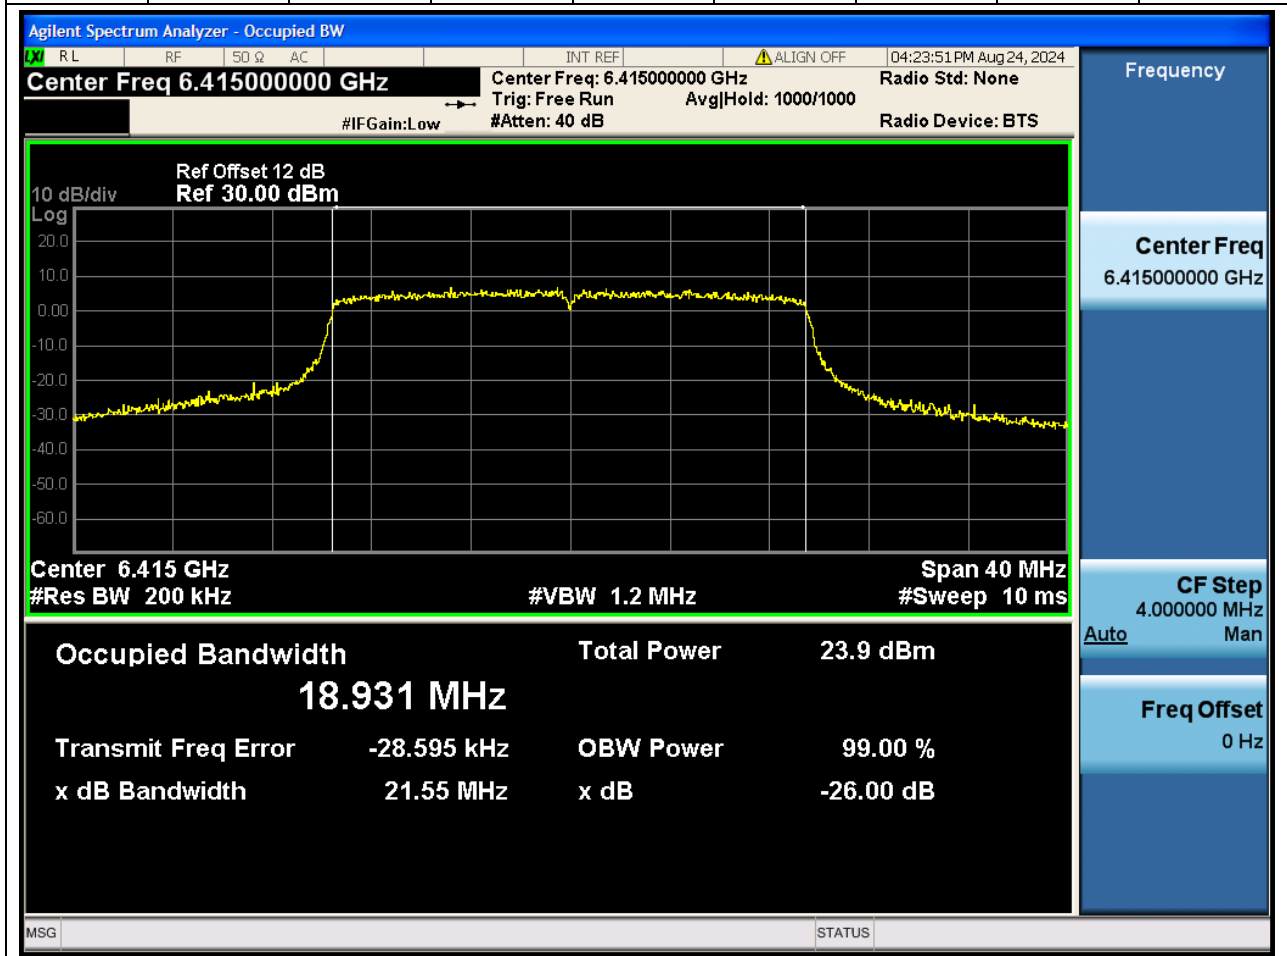

3. 802.11ax_20M_U-NII-5_CH93

3.1. A.2.2-99% Bandwidth(NTNV)

Center Frequency (MHz)	OBW Power (%)		RBW (MHz)	Detector	Limit (MHz)	OBW (MHz)		Verdict
6415	99		0.2	Peak	0	18.93125		N/A