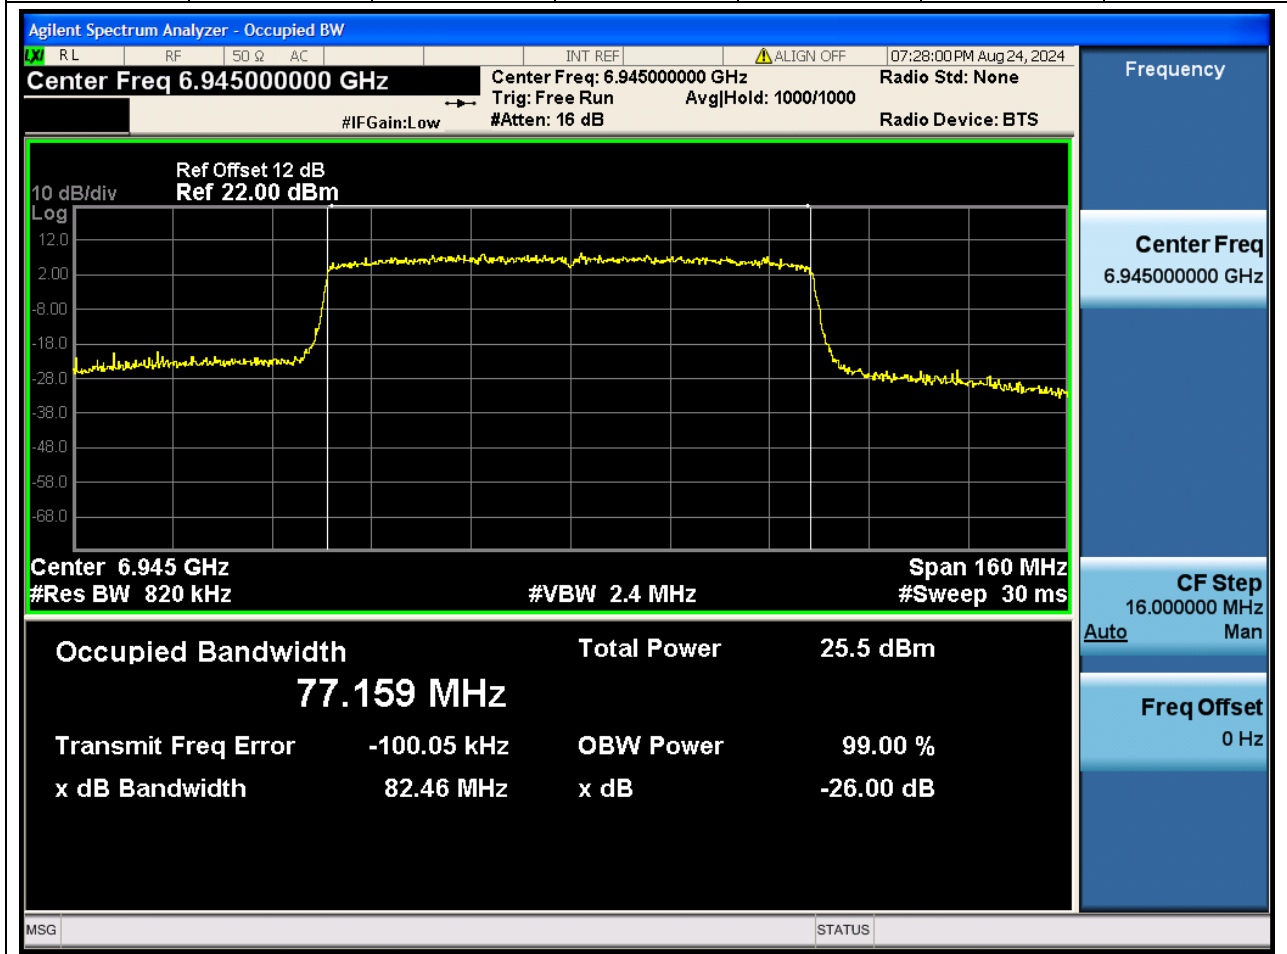

39. 802.11ax_80M_U-NII-8_CH199

39.1. A.2-26dB Bandwidth(NTNV)

Center Frequency (MHz)	XdB Down	RBW (MHz)	Detector	Limit (MHz)	XdB BandWidth (MHz)	Verdict
6945	26	0.82	Peak	0	82.455747	N/A