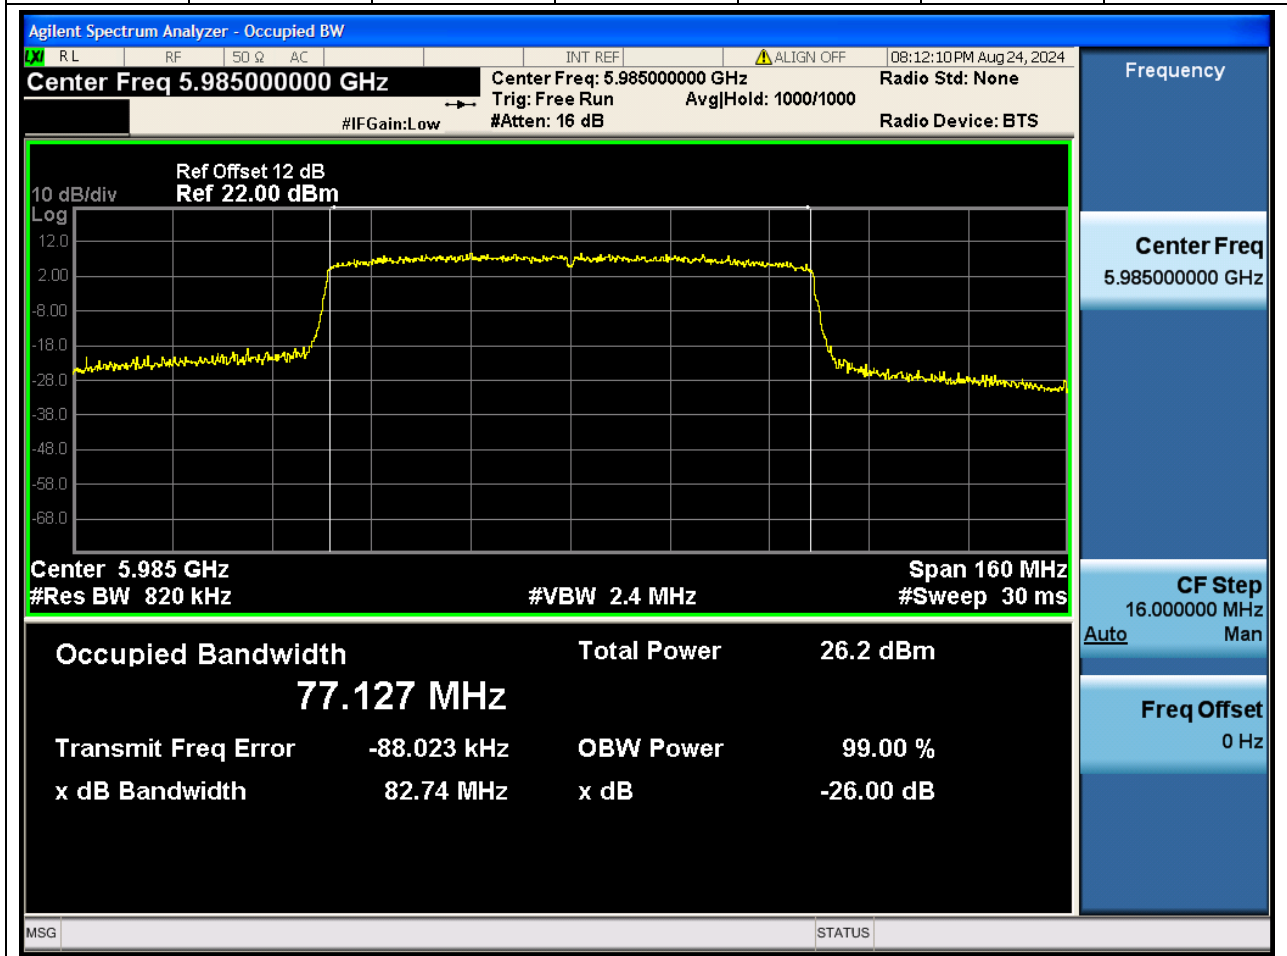

7. 802.11ax_80M_U-NII-5_CH7

7.1. A.2-26dB Bandwidth(NTNV)

Center Frequency (MHz)	XdB Down	RBW (MHz)	Detector	Limit (MHz)	XdB BandWidth (MHz)	Verdict
5985	26	0.82	Peak	0	82.738436	N/A