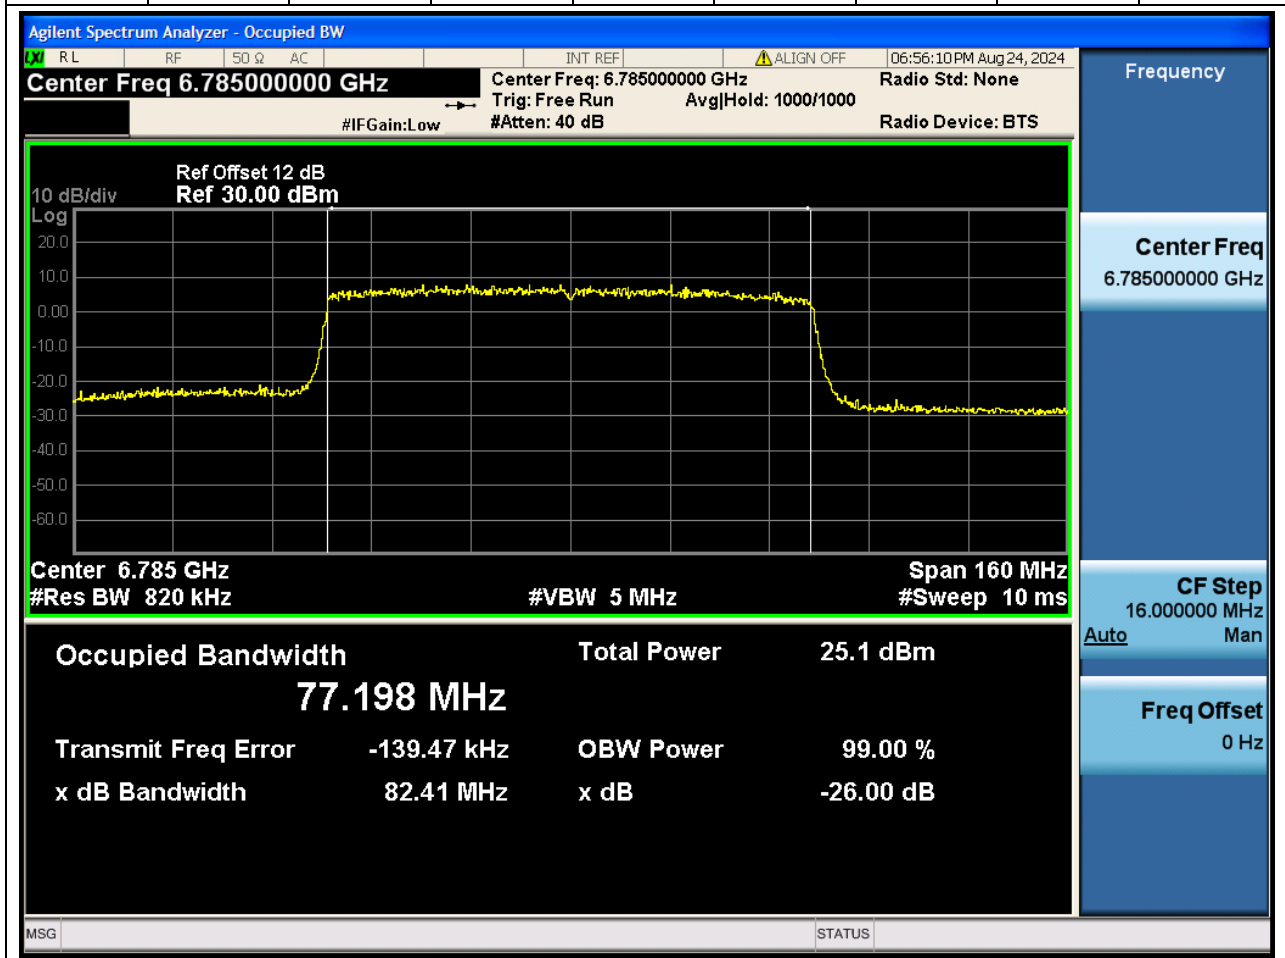

29. 802.11ax_80M_U-NII-7_CH167

29.1. A.2.2-99% Bandwidth(NTNV)

Center Frequency (MHz)	OBW Power (%)		RBW (MHz)	Detector	Limit (MHz)	OBW (MHz)		Verdict
6785	99		0.82	Peak	0	77.19793 1		N/A