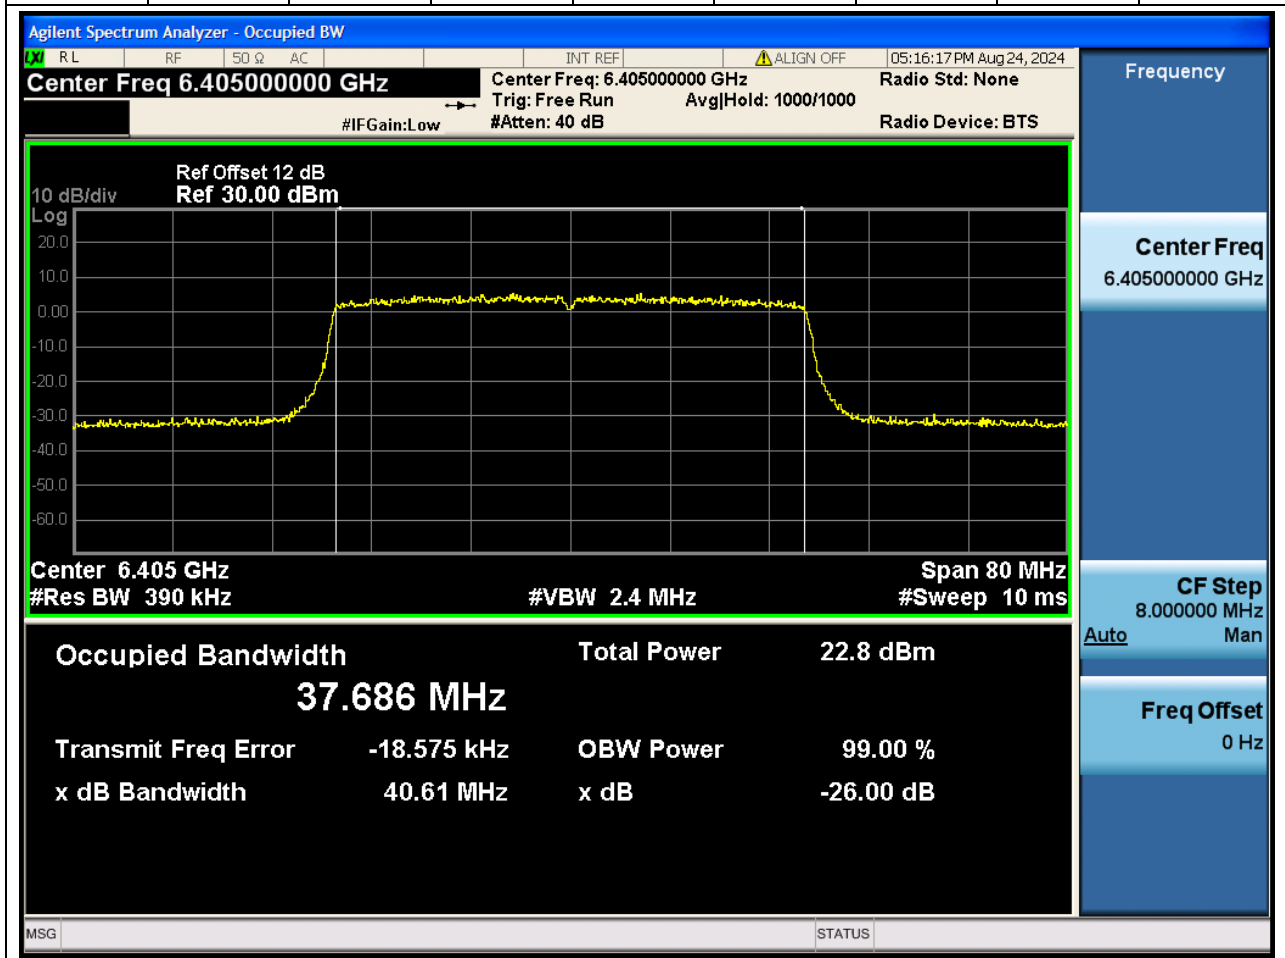

6. 802.11ax_40M_U-NII-5_CH91

6.1. A.2.2-99% Bandwidth(NTNV)

Center Frequency (MHz)	OBW Power (%)		RBW (MHz)	Detector	Limit (MHz)	OBW (MHz)		Verdict
6405	99		0.39	Peak	0	37.68648 3		N/A