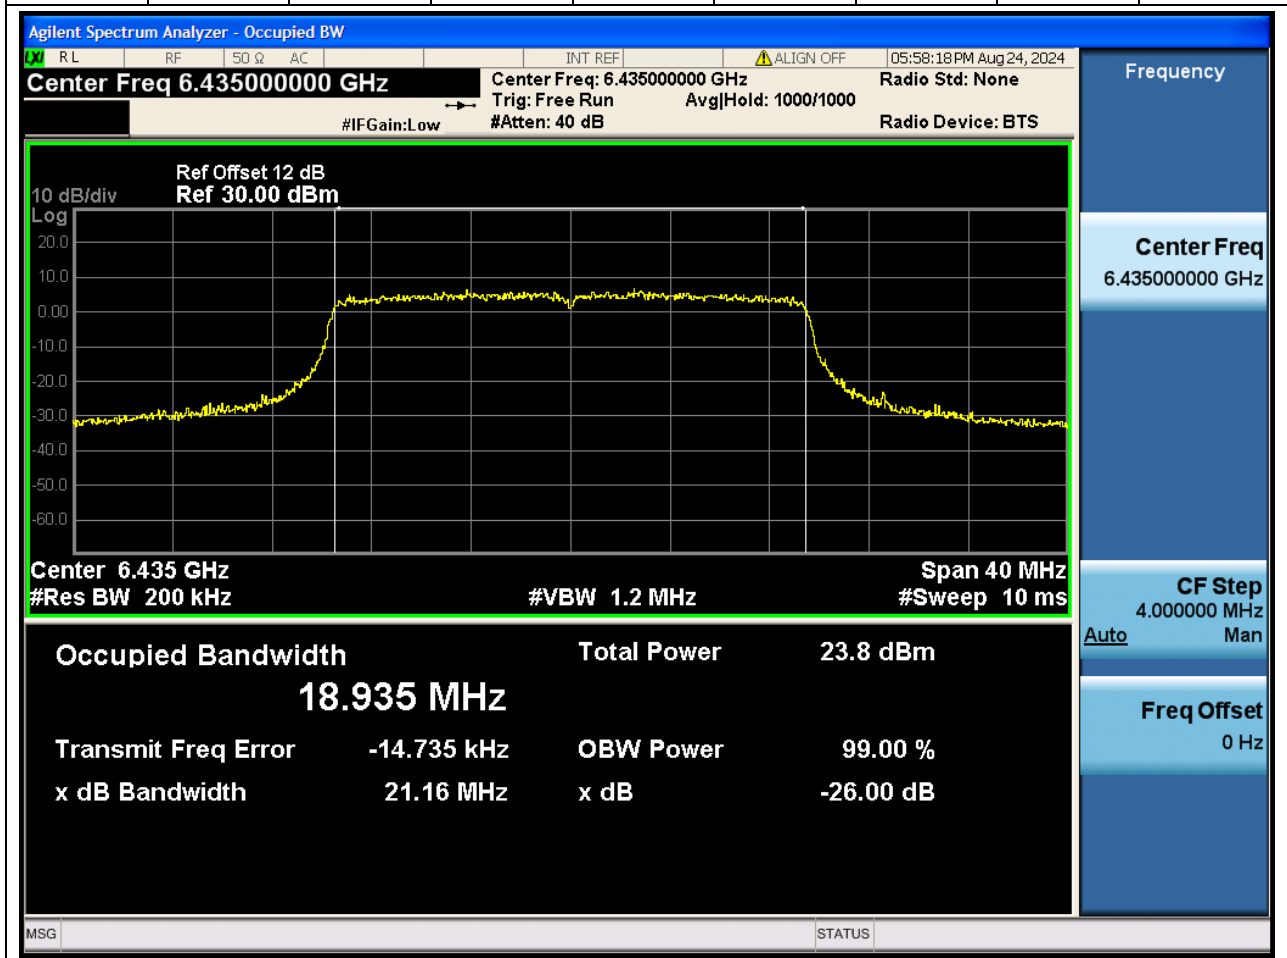

13. 802.11ax_20M_U-NII-6_CH97

13.1. A.2.2-99% Bandwidth(NTNV)

Center Frequency (MHz)	OBW Power (%)		RBW (MHz)	Detector	Limit (MHz)	OBW (MHz)		Verdict
6435	99		0.2	Peak	0	18.935434		N/A