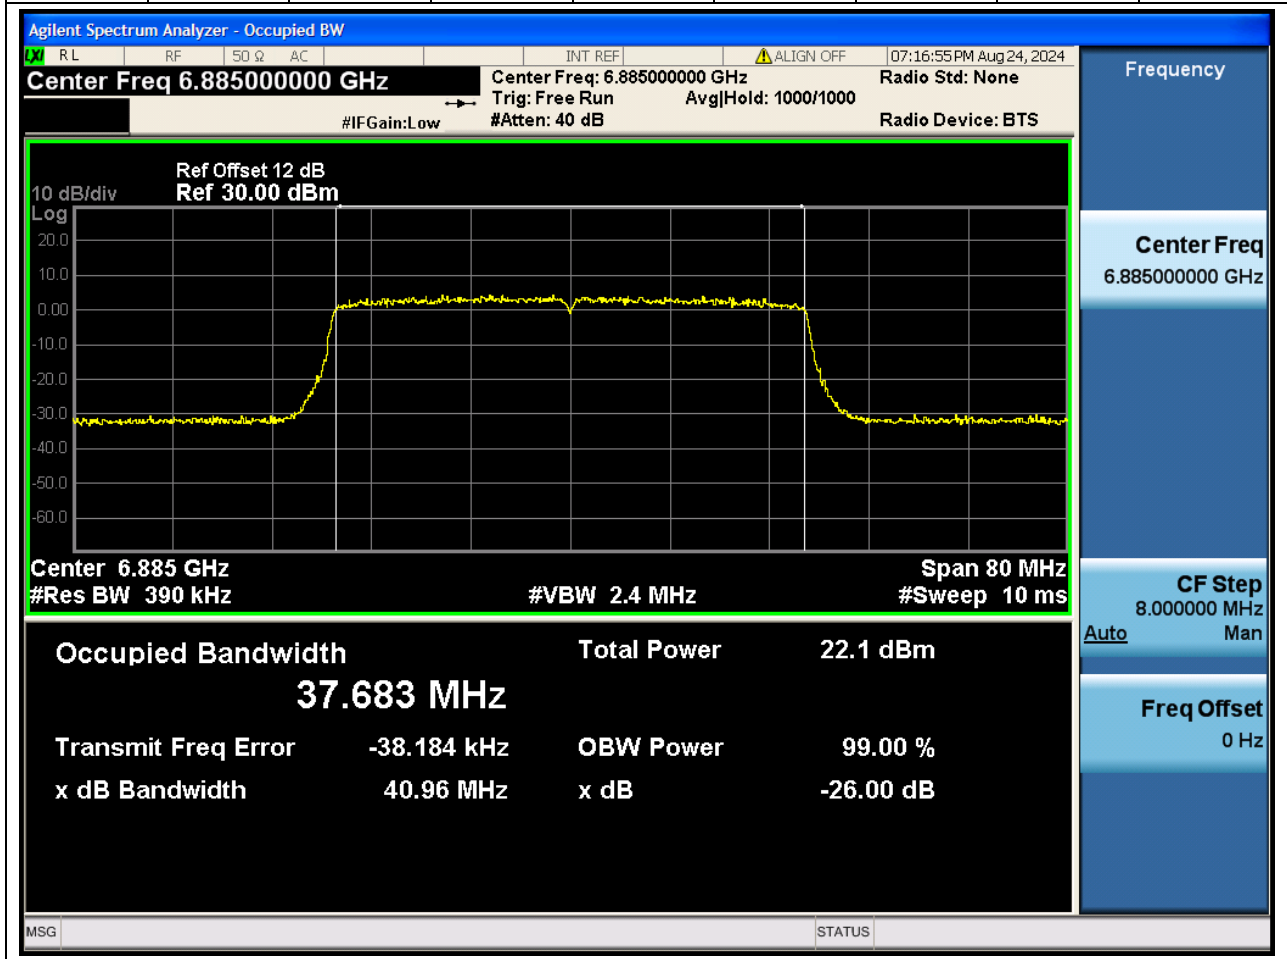

35. 802.11ax_40M_U-NII-8_CH187

35.1. A.2.2-99% Bandwidth(NTNV)

Center Frequency (MHz)	OBW Power (%)		RBW (MHz)	Detector	Limit (MHz)	OBW (MHz)		Verdict
6885	99		0.39	Peak	0	37.682869		N/A