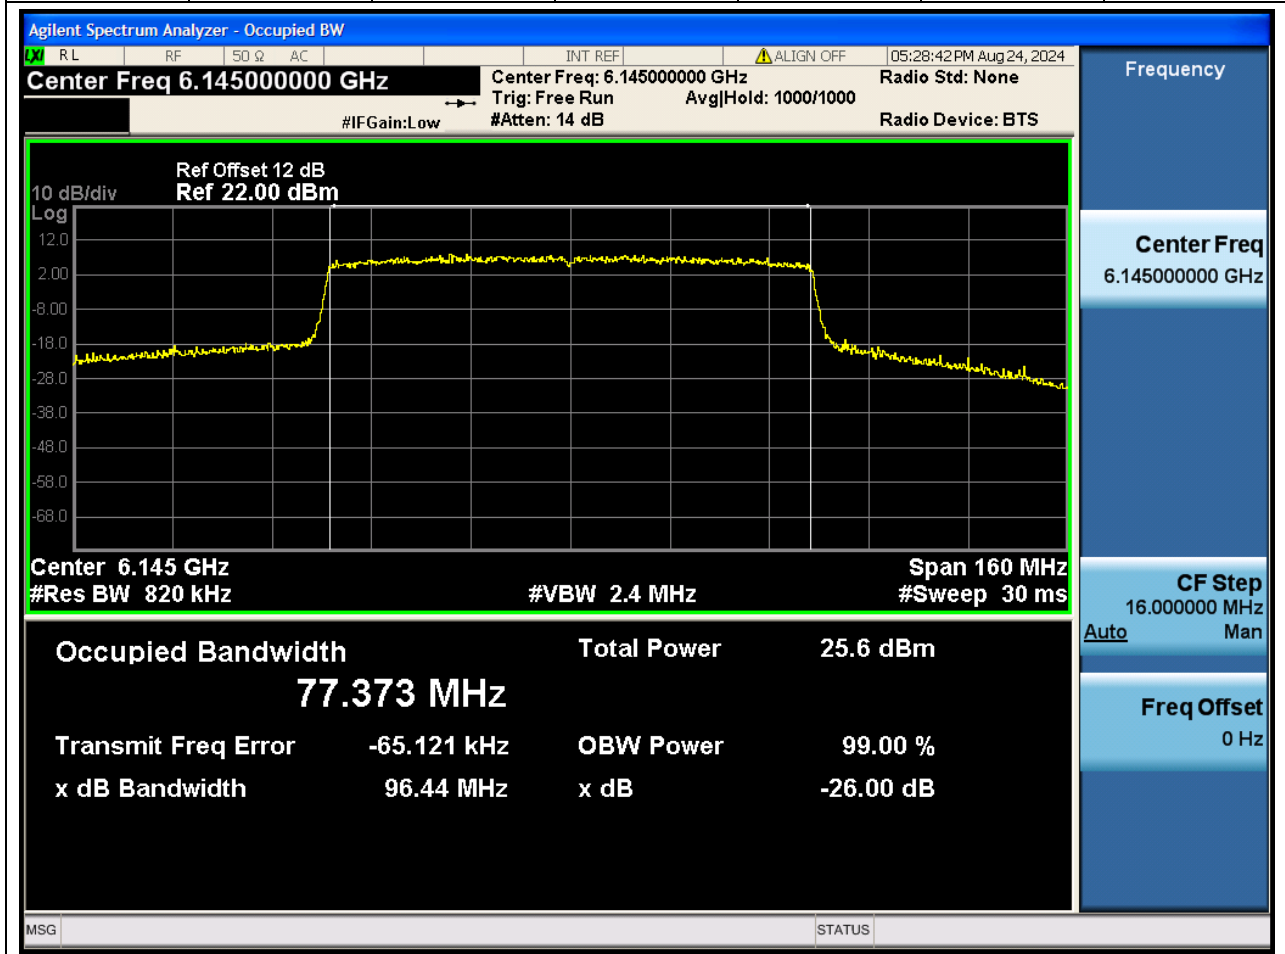

8. 802.11ax_80M_U-NII-5_CH39

8.1. A.2-26dB Bandwidth(NTNV)

Center Frequency (MHz)	XdB Down	RBW (MHz)	Detector	Limit (MHz)	XdB BandWidth (MHz)	Verdict
6145	26	0.82	Peak	0	96.444171	N/A