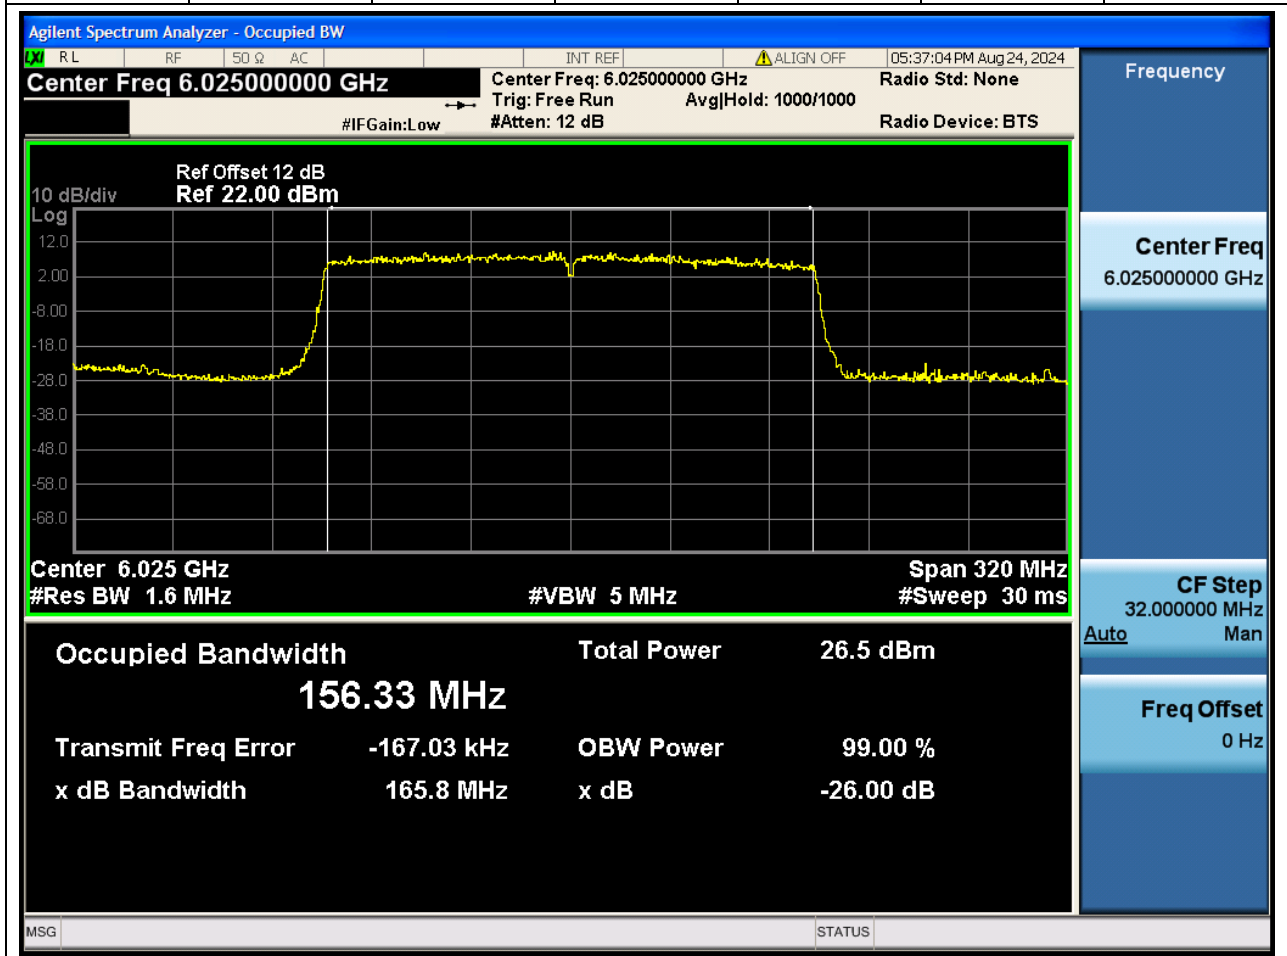

10. 802.11ax_160M_U-NII-5_CH15

10.1. A.2-26dB Bandwidth(NTNV)

Center Frequency (MHz)	XdB Down	RBW (MHz)	Detector	Limit (MHz)	XdB BandWidth (MHz)	Verdict
6025	26	1.6	Peak	0	165.836088	N/A