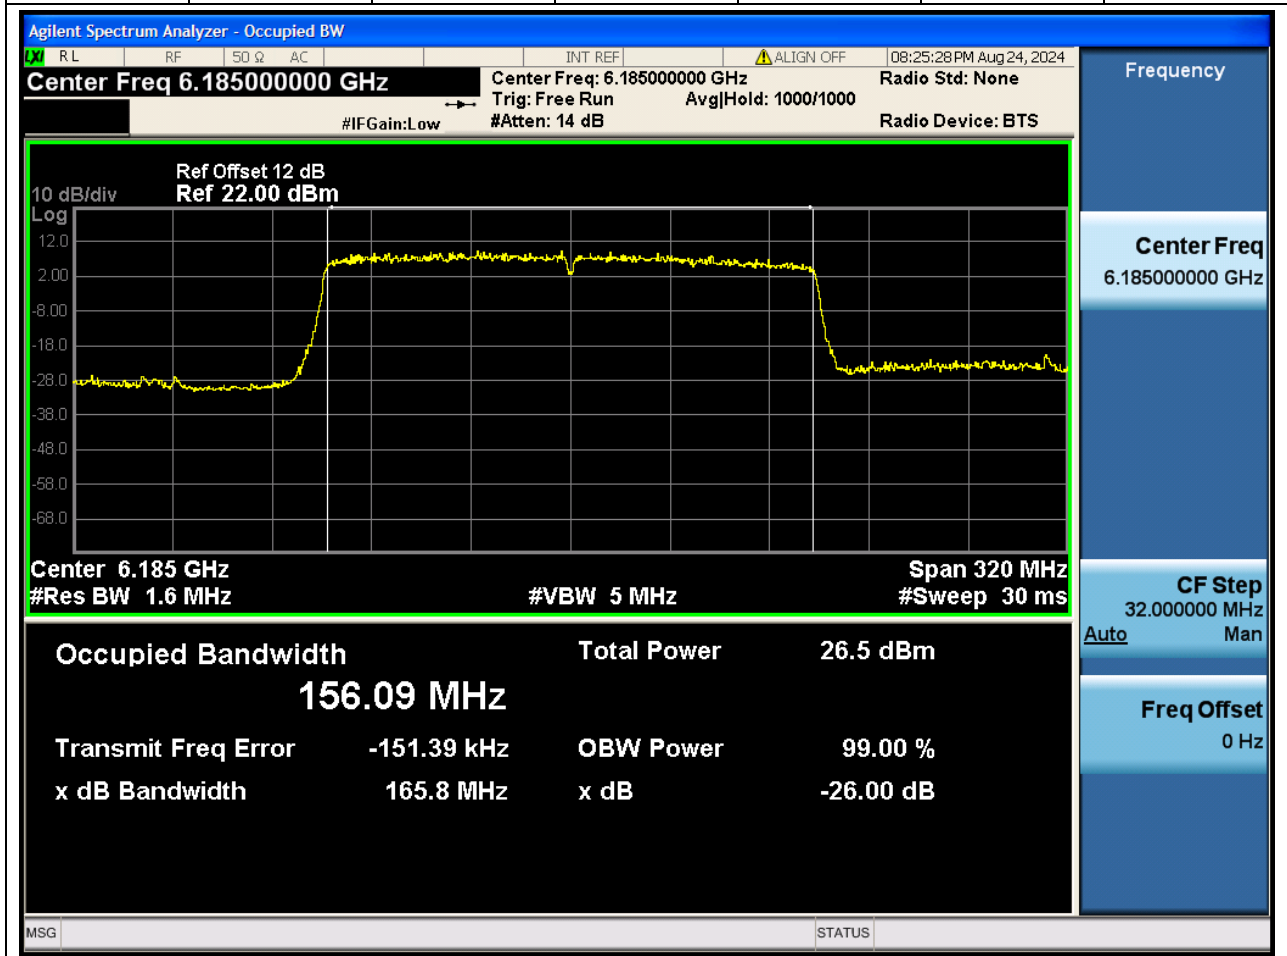

11. 802.11ax_160M_U-NII-5_CH47

11.1. A.2-26dB Bandwidth(NTNV)

Center Frequency (MHz)	XdB Down	RBW (MHz)	Detector	Limit (MHz)	XdB BandWidth (MHz)	Verdict
6185	26	1.6	Peak	0	165.795812	N/A