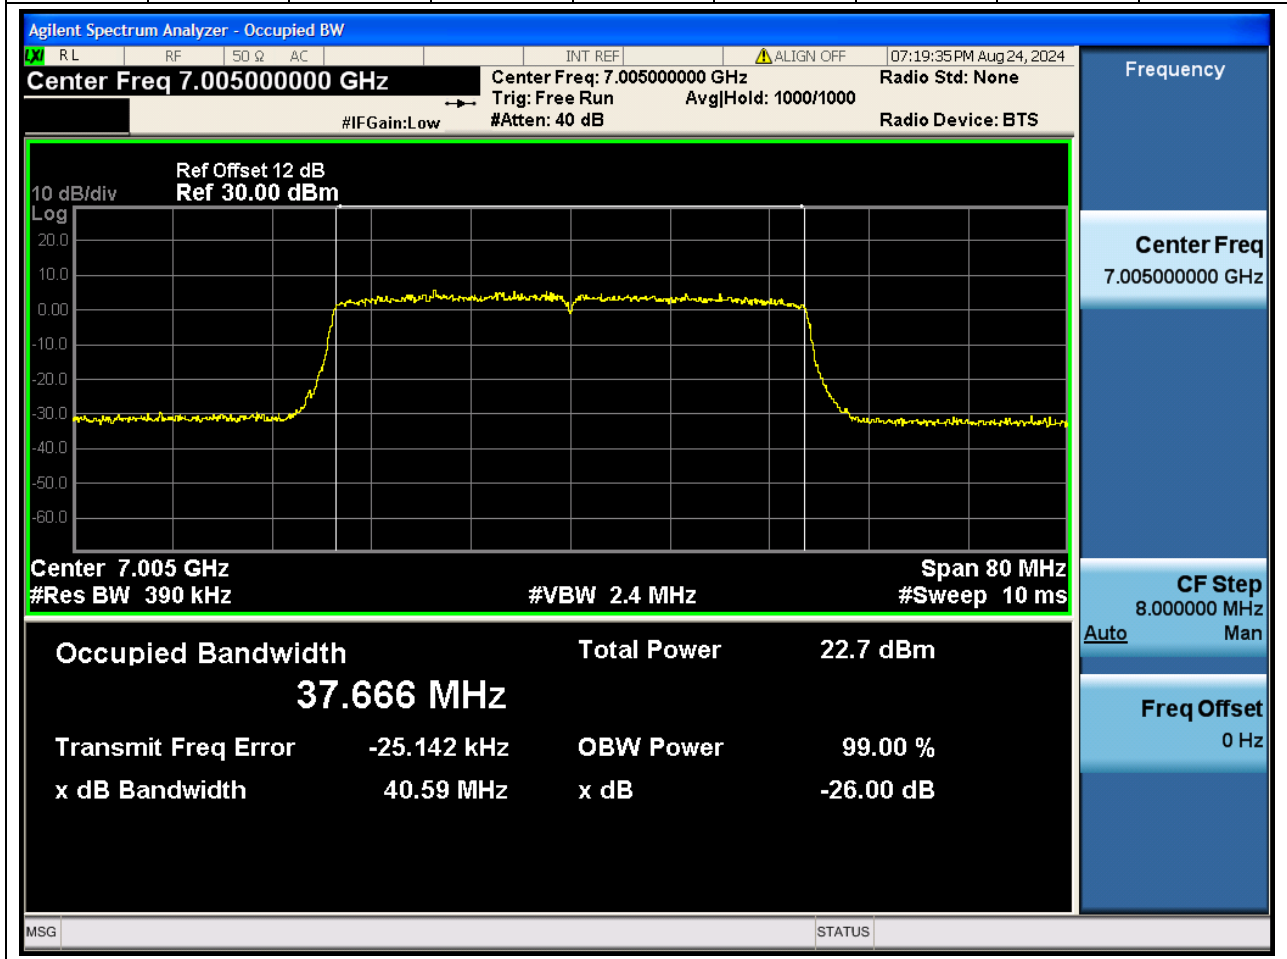

36. 802.11ax_40M_U-NII-8_CH211

36.1. A.2.2-99% Bandwidth(NTNV)

Center Frequency (MHz)	OBW Power (%)		RBW (MHz)	Detector	Limit (MHz)	OBW (MHz)		Verdict
7005	99		0.39	Peak	0	37.666144		N/A