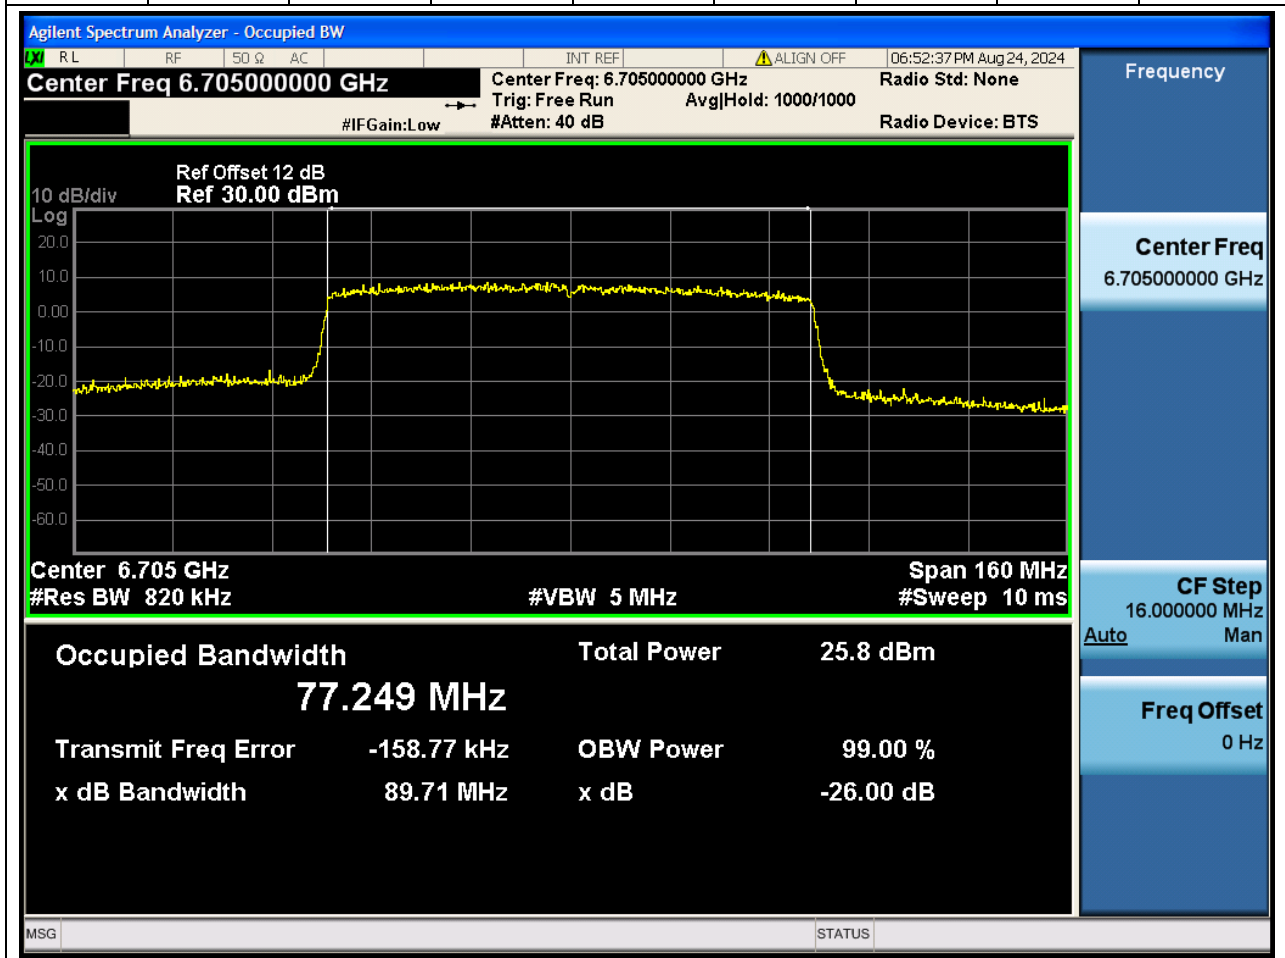

28. 802.11ax_80M_U-NII-7_CH151

28.1. A.2.2-99% Bandwidth(NTNV)

Center Frequency (MHz)	OBW Power (%)		RBW (MHz)	Detector	Limit (MHz)	OBW (MHz)		Verdict
6705	99		0.82	Peak	0	77.249165		N/A