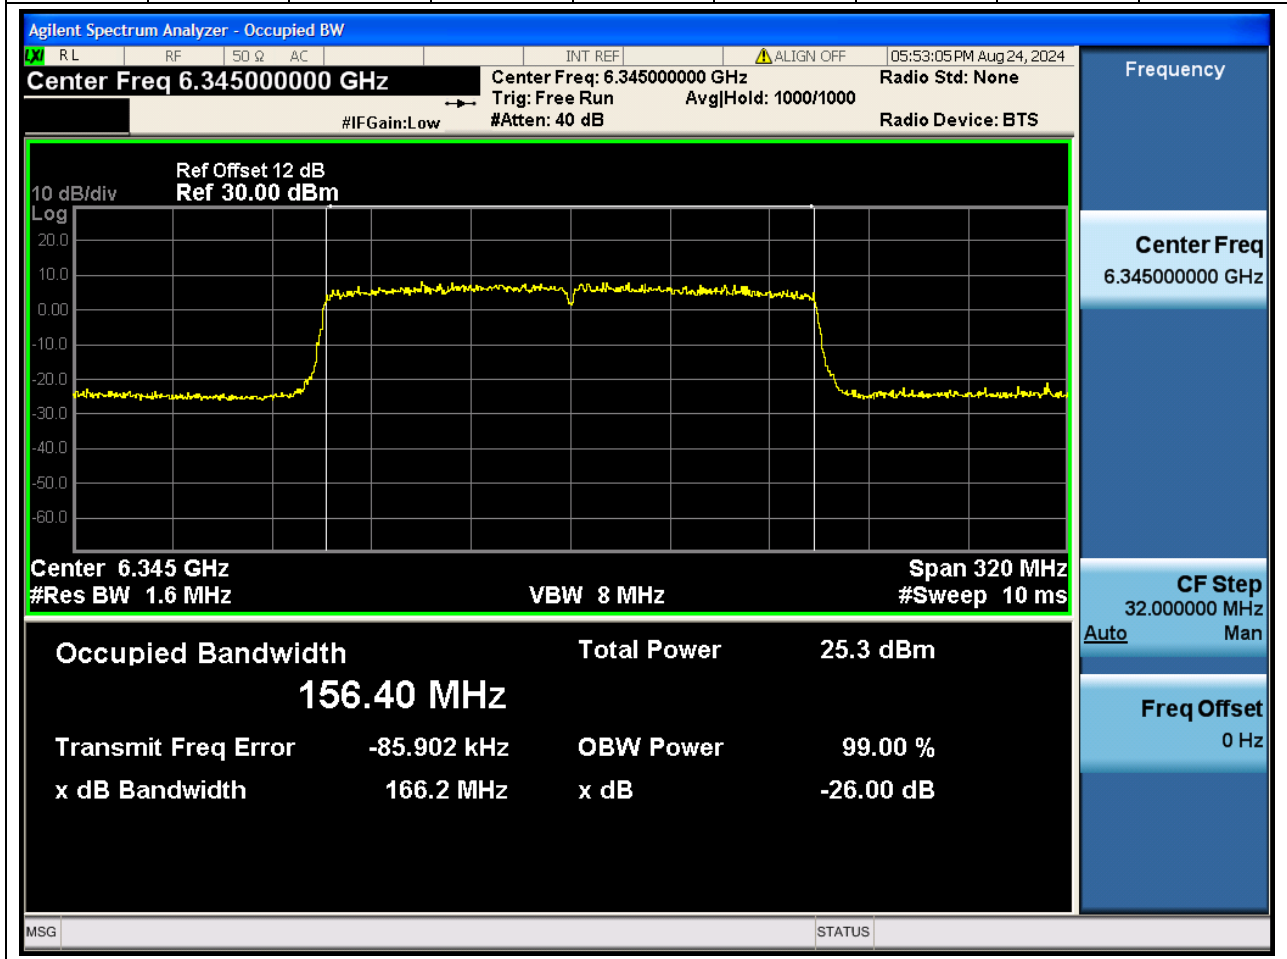

12. 802.11ax_160M_U-NII-5_CH79

12.1. A.2.2-99% Bandwidth(NTNV)

Center Frequency (MHz)	OBW Power (%)		RBW (MHz)	Detector	Limit (MHz)	OBW (MHz)		Verdict
6345	99		1.6	Peak	0	156.404904		N/A