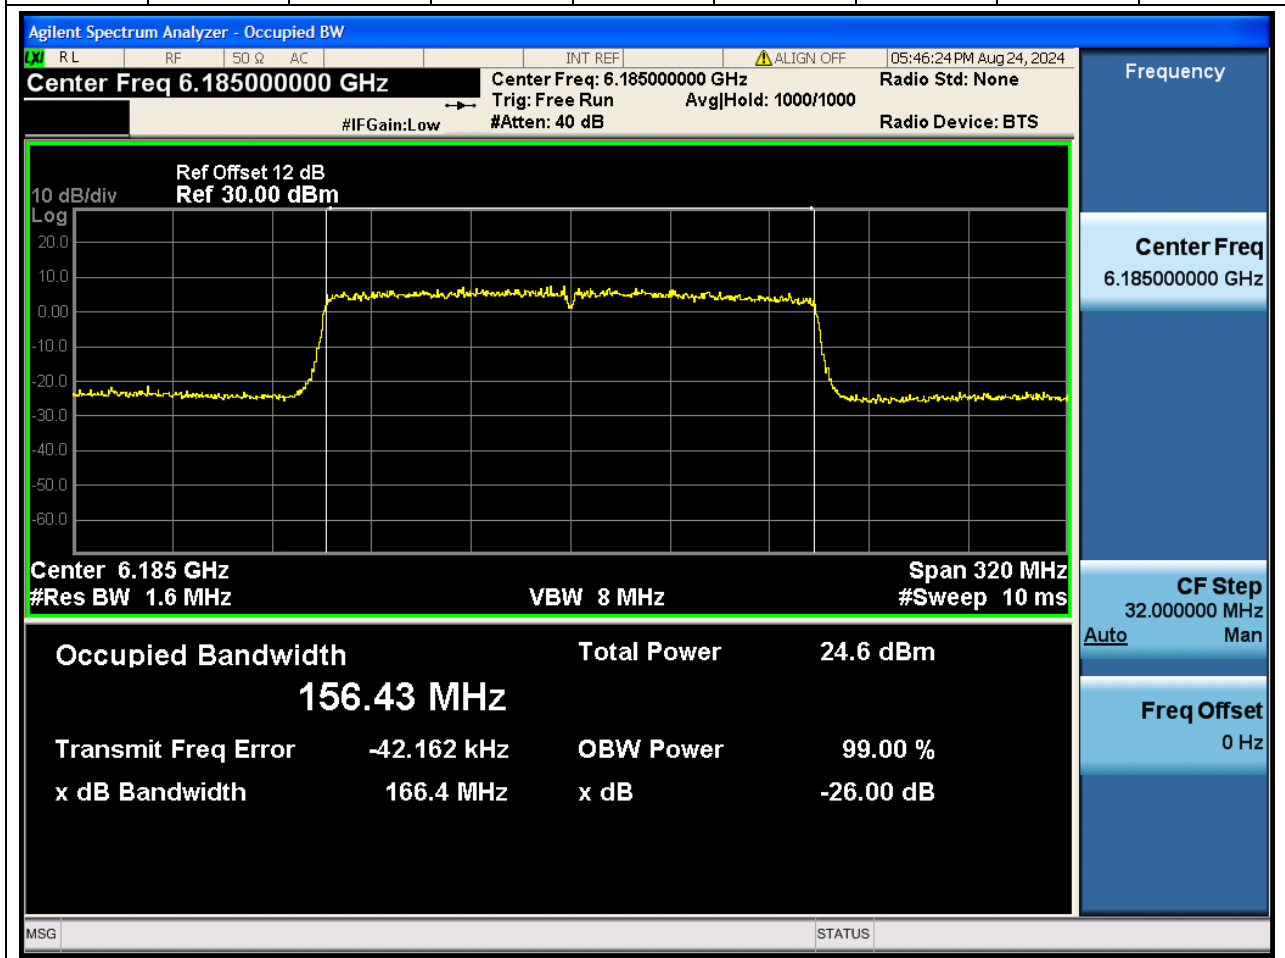

11. 802.11ax_160M_U-NII-5_CH47

11.1. A.2.2-99% Bandwidth(NTNV)

Center Frequency (MHz)	OBW Power (%)		RBW (MHz)	Detector	Limit (MHz)	OBW (MHz)		Verdict
6185	99		1.6	Peak	0	156.4267 41		N/A