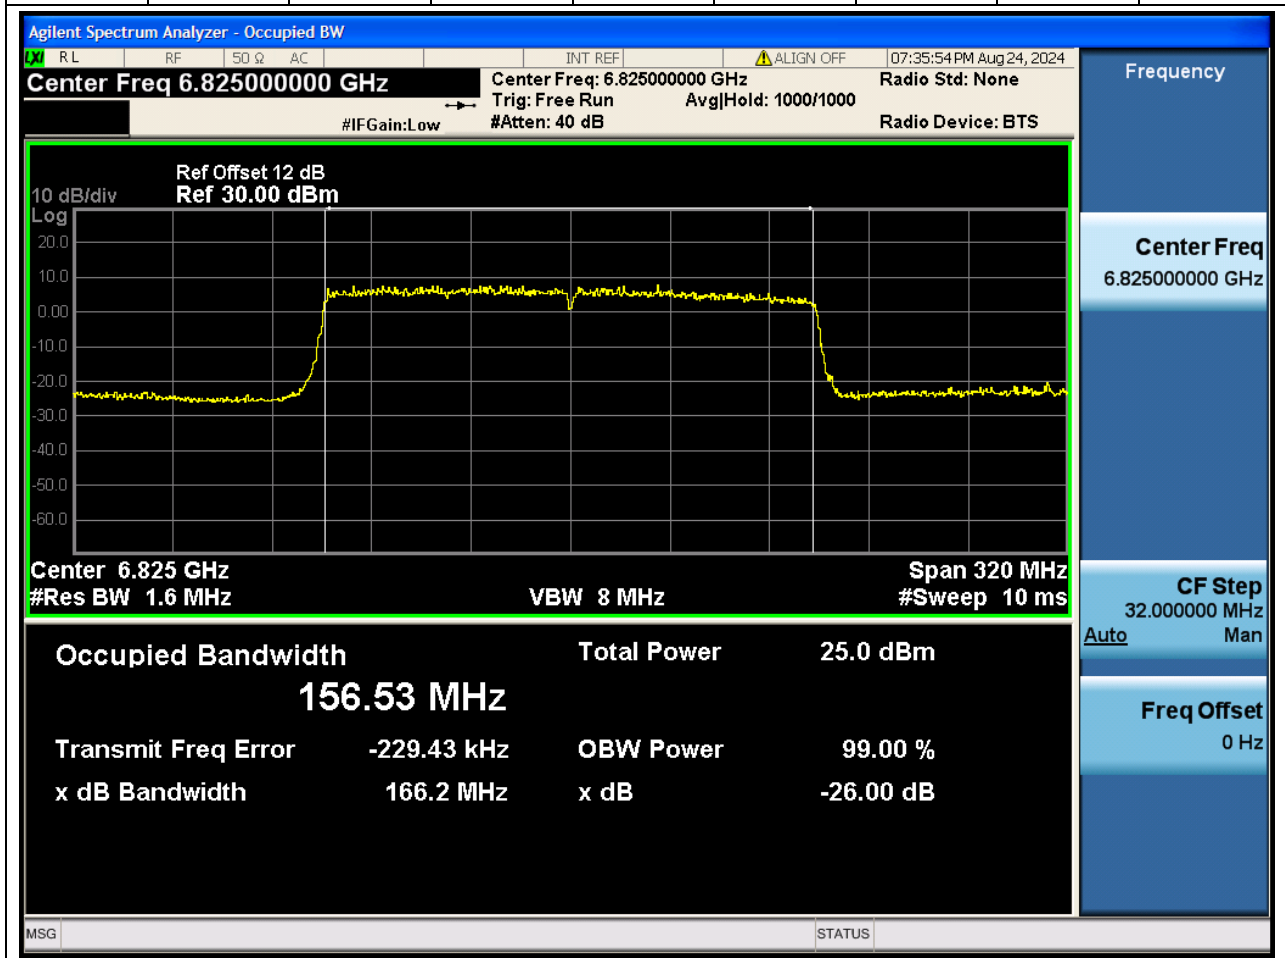

41. 802.11ax_160M_U-NII-8_CH175

41.1. A.2.2-99% Bandwidth(NTNV)

Center Frequency (MHz)	OBW Power (%)		RBW (MHz)	Detector	Limit (MHz)	OBW (MHz)		Verdict
6825	99		1.6	Peak	0	156.5334 29		N/A