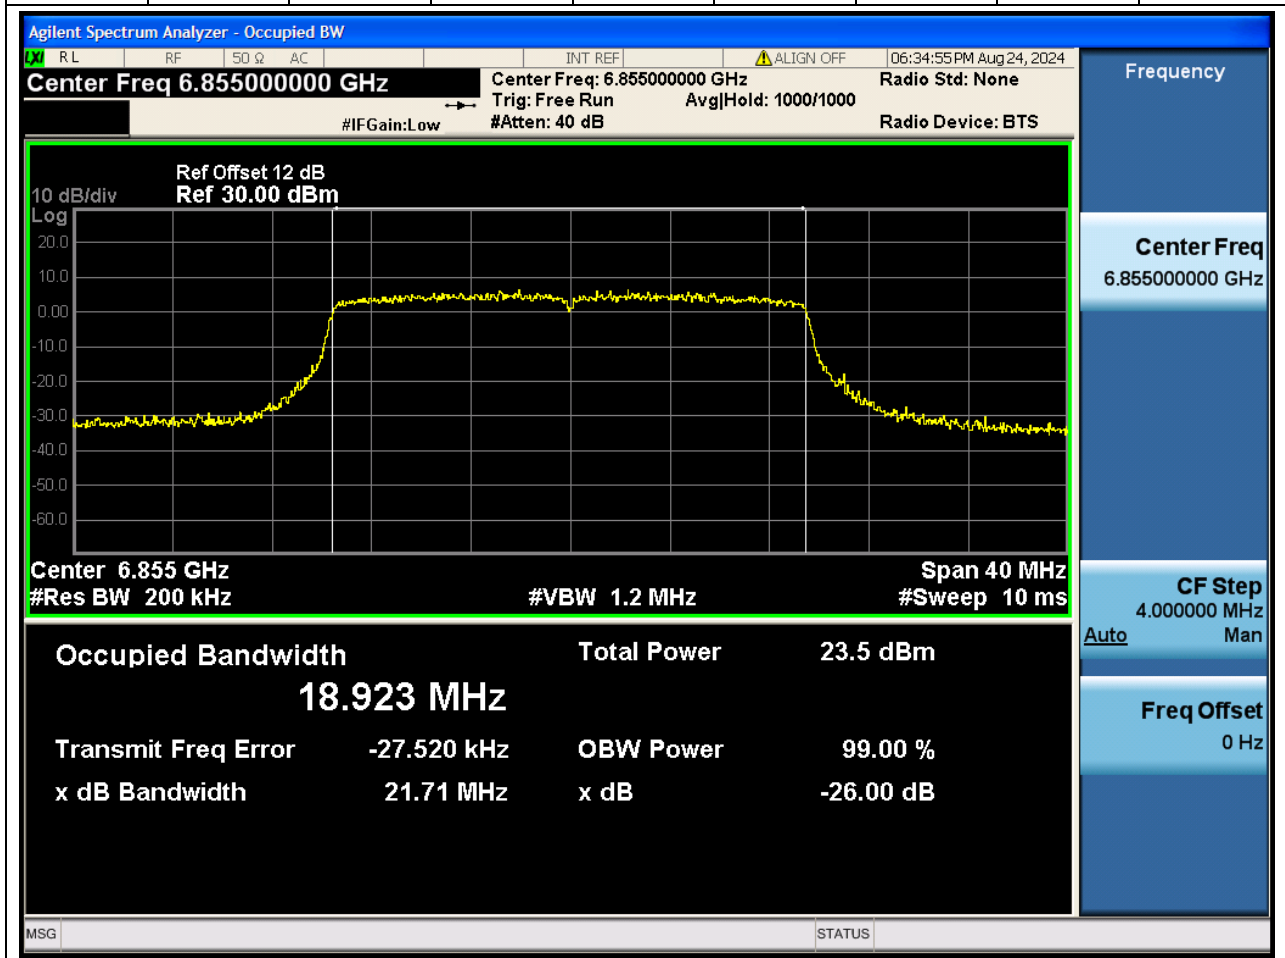

23. 802.11ax_20M_U-NII-7_CH181

23.1. A.2.2-99% Bandwidth(NTNV)

Center Frequency (MHz)	OBW Power (%)		RBW (MHz)	Detector	Limit (MHz)	OBW (MHz)		Verdict
6855	99		0.2	Peak	0	18.92346 1		N/A