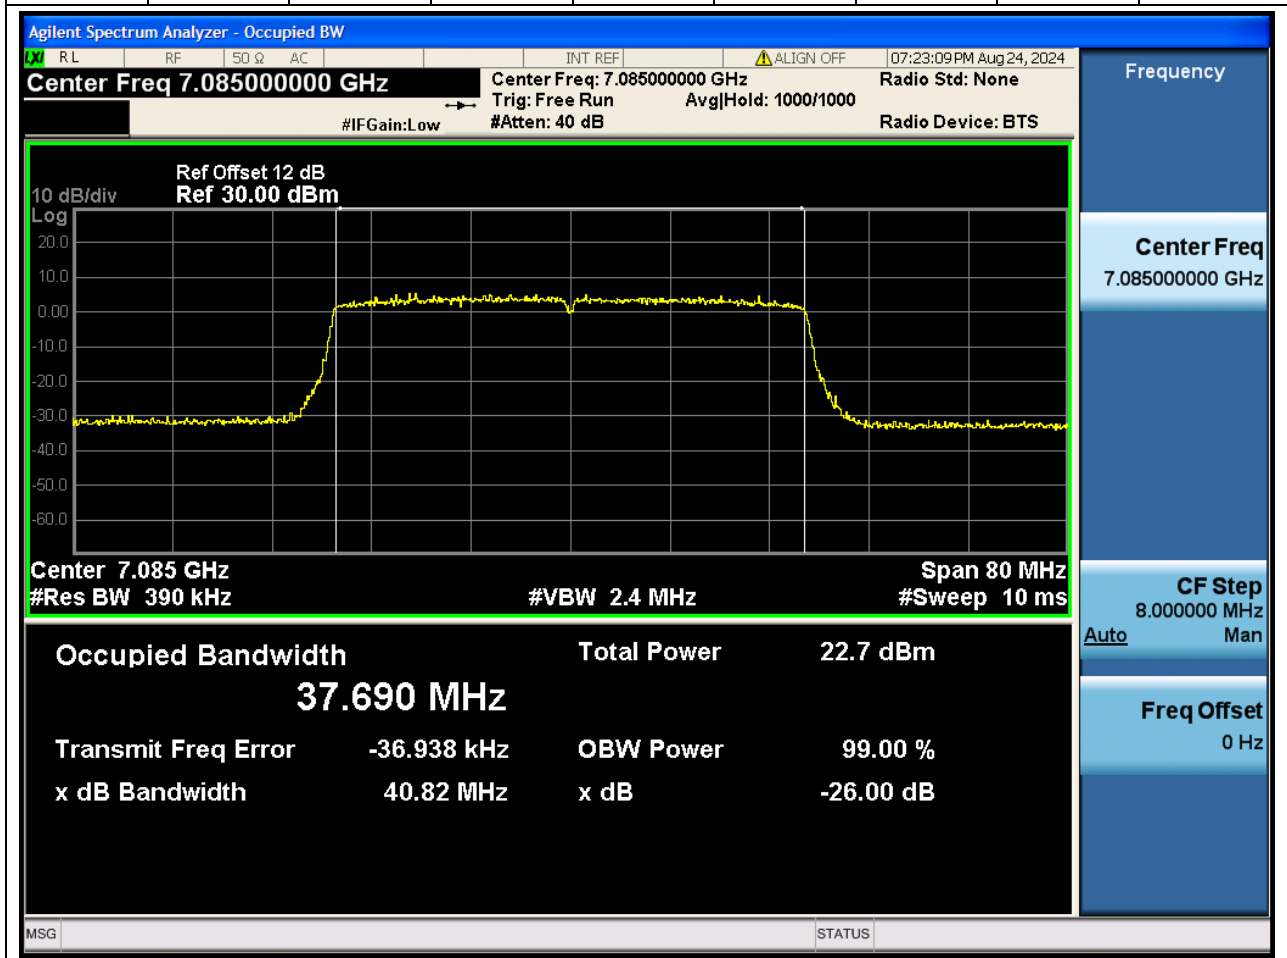

37. 802.11ax_40M_U-NII-8_CH227

37.1. A.2.2-99% Bandwidth(NTNV)

Center Frequency (MHz)	OBW Power (%)		RBW (MHz)	Detector	Limit (MHz)	OBW (MHz)		Verdict
7085	99		0.39	Peak	0	37.68989 1		N/A