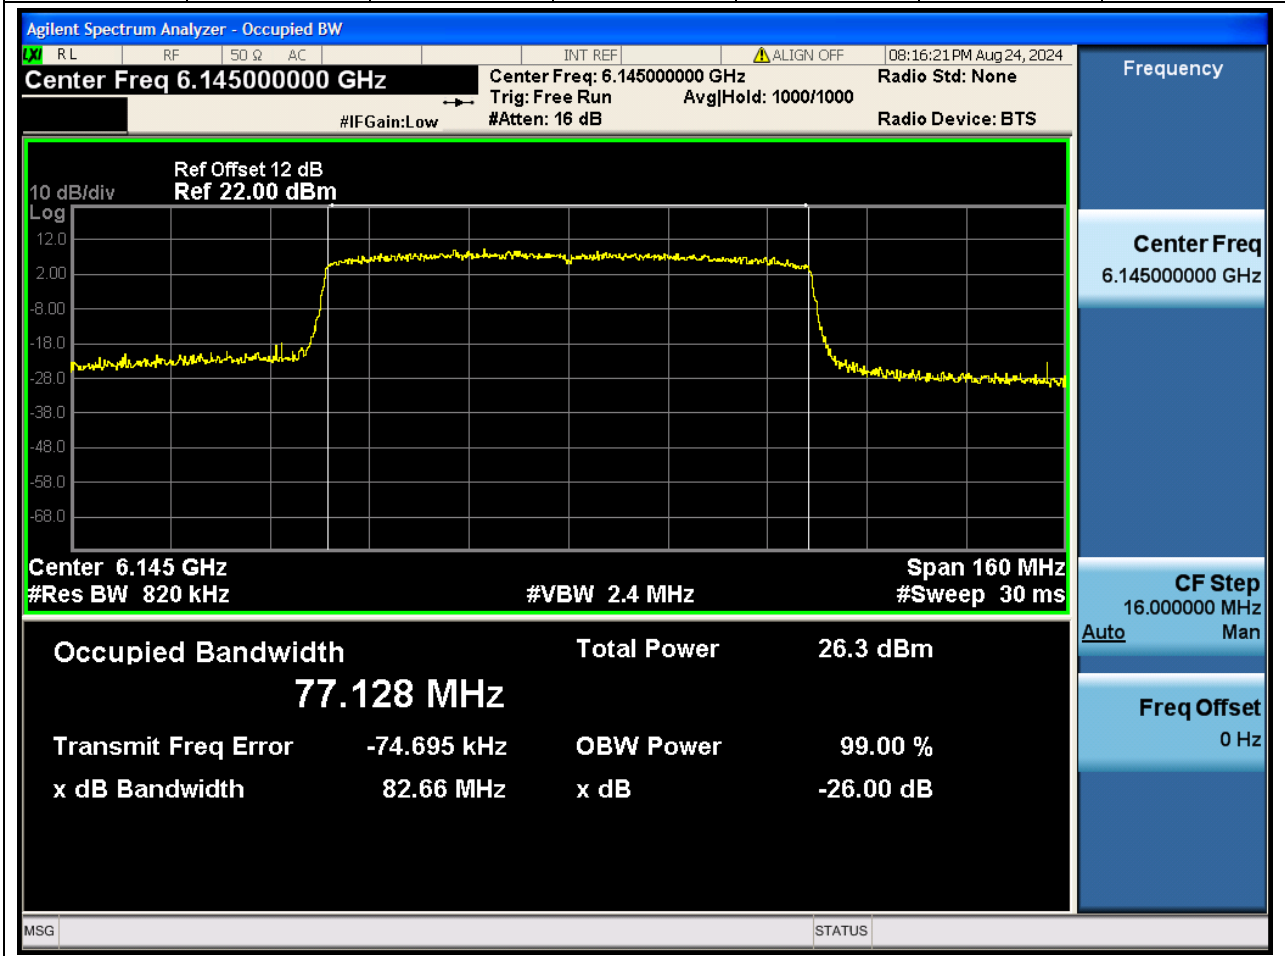

8. 802.11ax_80M_U-NII-5_CH39

8.1. A.2-26dB Bandwidth(NTNV)

Center Frequency (MHz)	XdB Down	RBW (MHz)	Detector	Limit (MHz)	XdB BandWidth (MHz)	Verdict
6145	26	0.82	Peak	0	82.66111	N/A