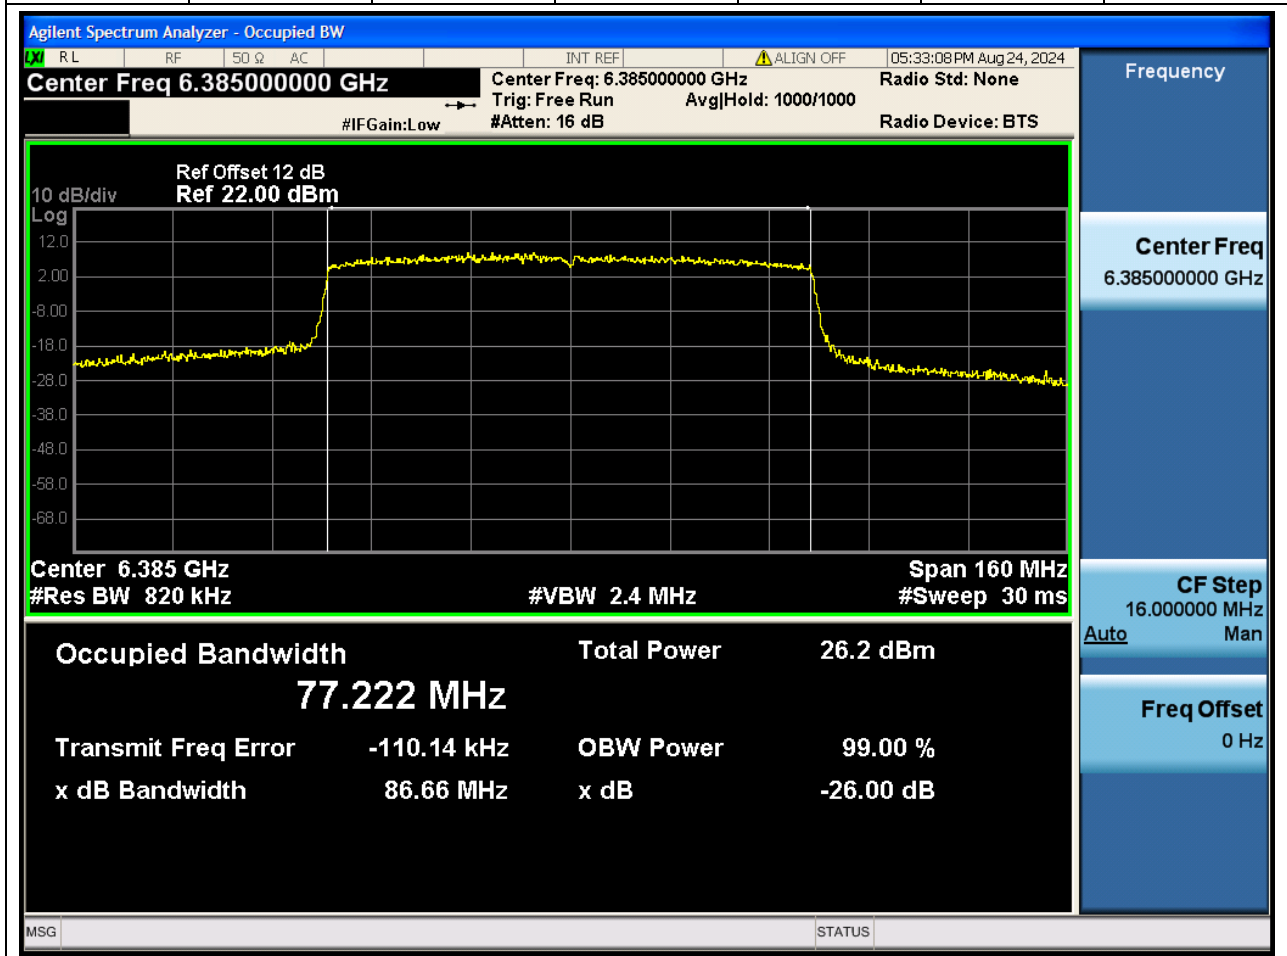

9. 802.11ax_80M_U-NII-5_CH87

9.1. A.2-26dB Bandwidth(NTNV)

Center Frequency (MHz)	XdB Down	RBW (MHz)	Detector	Limit (MHz)	XdB BandWidth (MHz)	Verdict
6385	26	0.82	Peak	0	86.658732	N/A