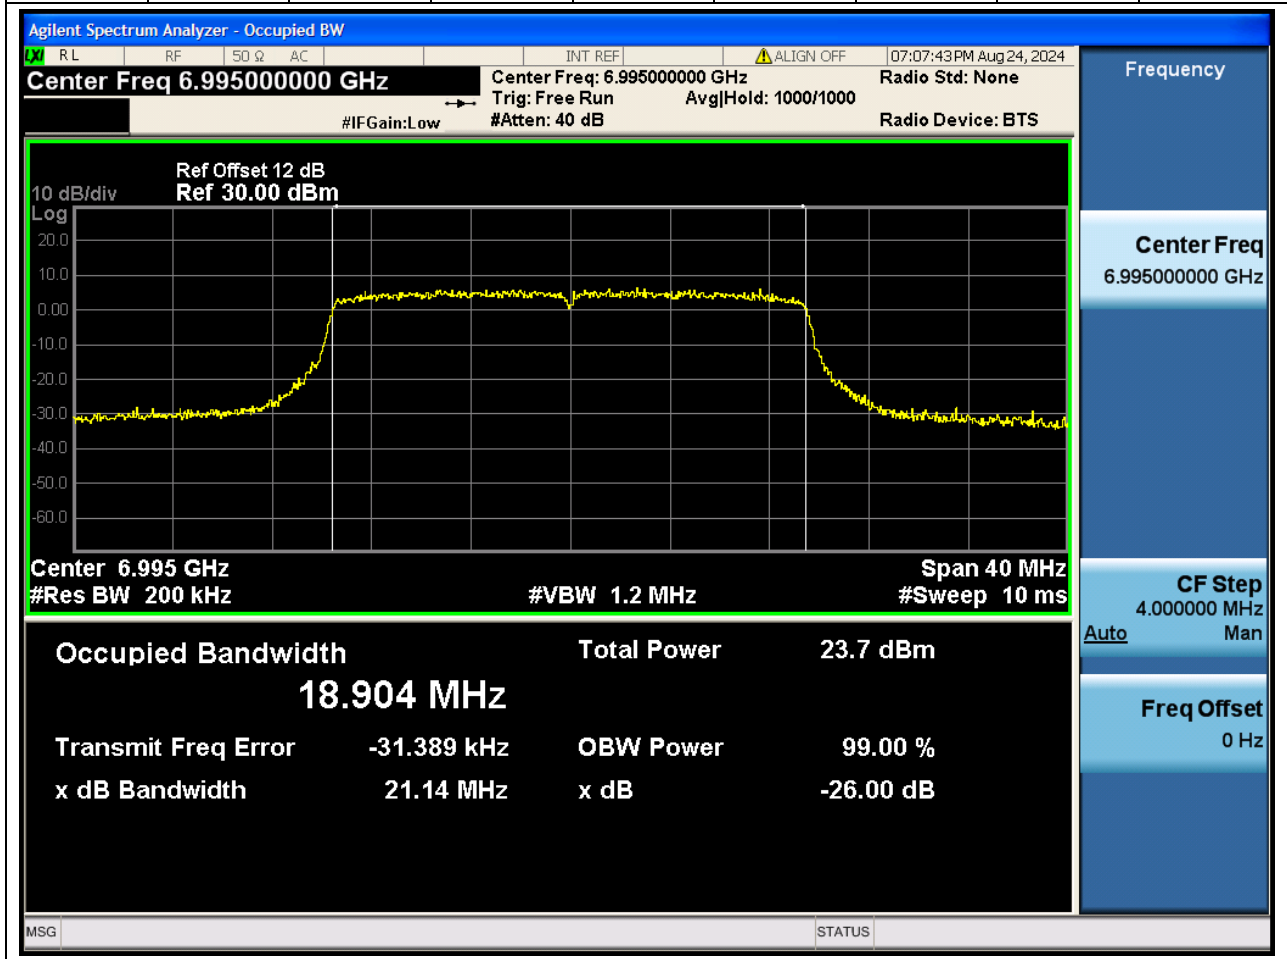

32. 802.11ax_20M_U-NII-8_CH209

32.1. A.2.2-99% Bandwidth(NTNV)

Center Frequency (MHz)	OBW Power (%)		RBW (MHz)	Detector	Limit (MHz)	OBW (MHz)		Verdict
6995	99		0.2	Peak	0	18.903719		N/A