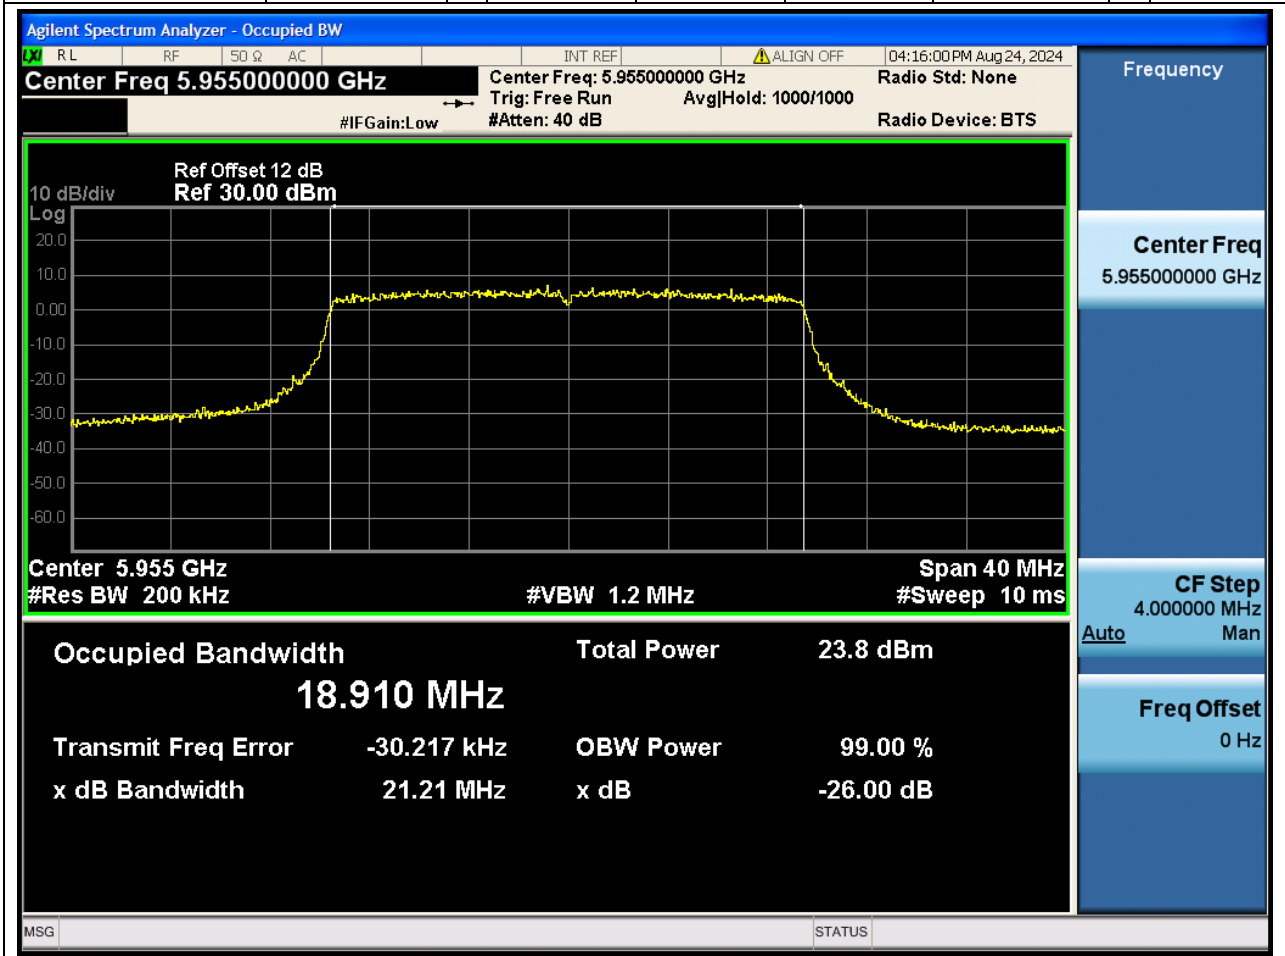

1. 802.11ax_20M_U-NII-5_CH1

1.1. A.2.2-99% Bandwidth(NTNV)

Center Frequency (MHz)	OBW Power (%)	RBW (MHz)	Detector	Limit (MHz)	OBW (MHz)	Verdict
5955	99	0.2	Peak	0	18.910143	N/A