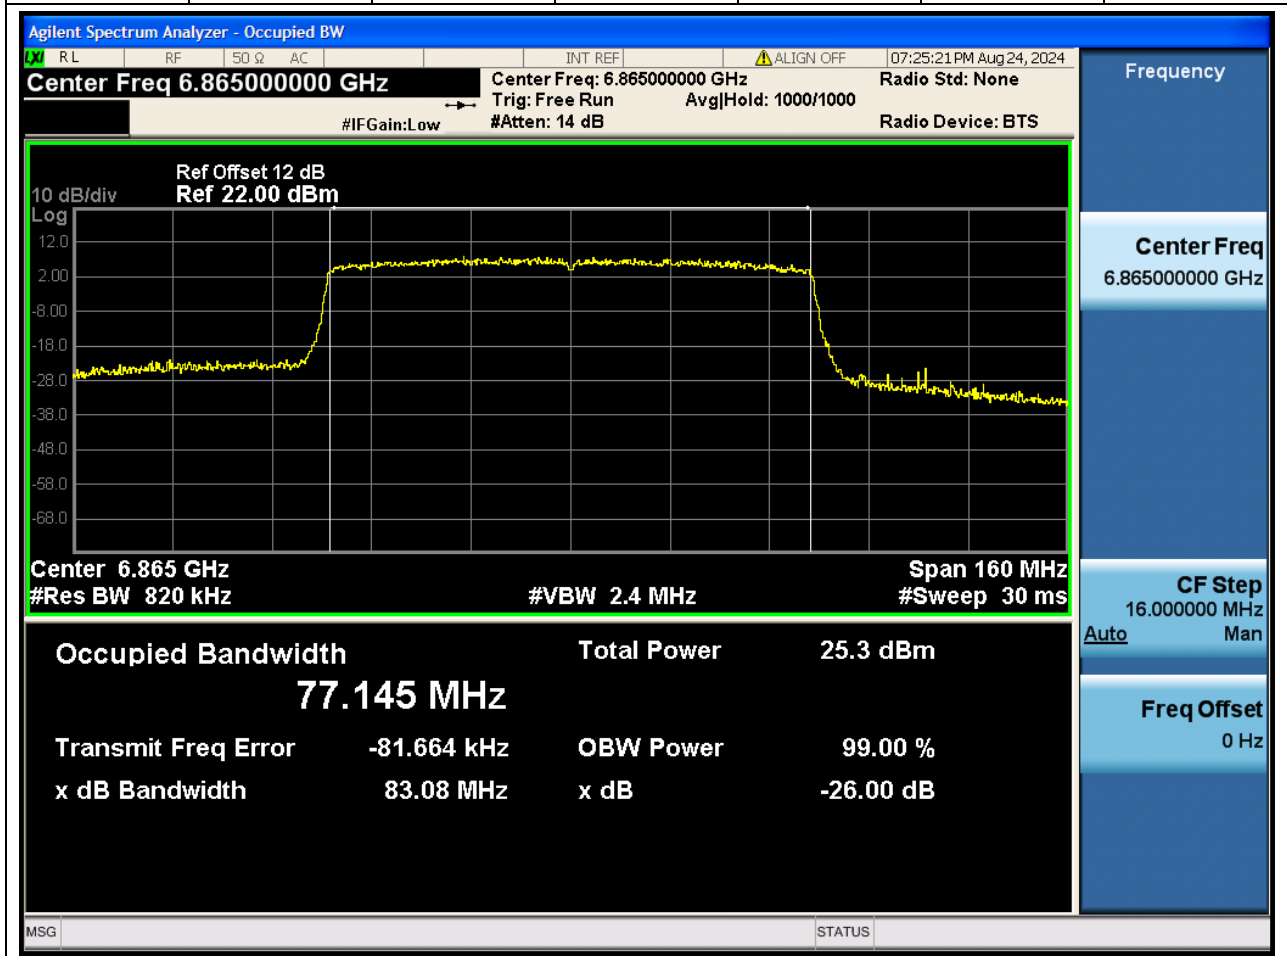

38. 802.11ax_80M_U-NII-8_CH183

38.1. A.2-26dB Bandwidth(NTNV)

Center Frequency (MHz)	XdB Down	RBW (MHz)	Detector	Limit (MHz)	XdB BandWidth (MHz)	Verdict
6865	26	0.82	Peak	0	83.076187	N/A