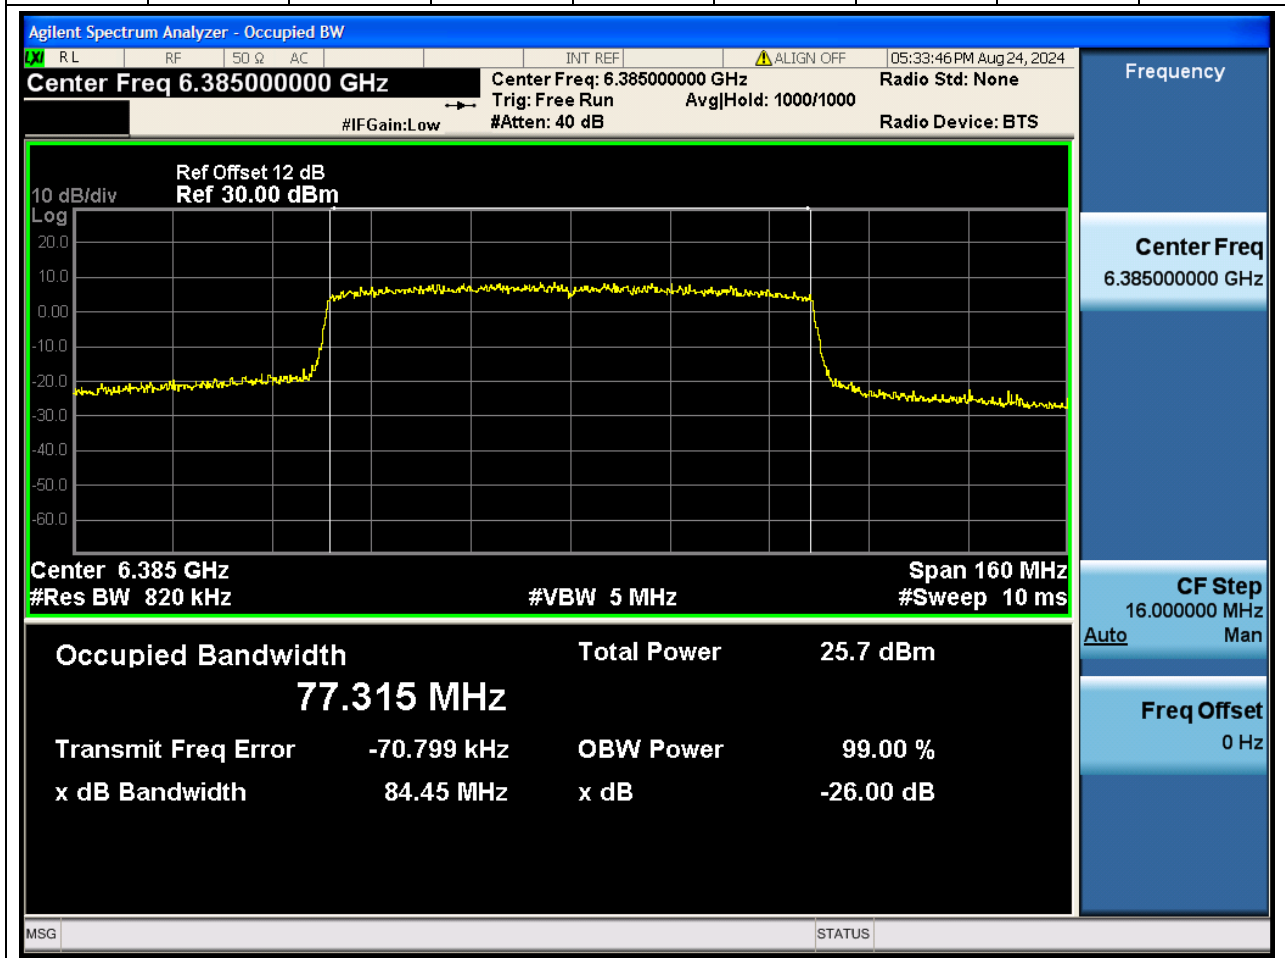

9. 802.11ax_80M_U-NII-5_CH87

9.1. A.2.2-99% Bandwidth(NTNV)

Center Frequency (MHz)	OBW Power (%)		RBW (MHz)	Detector	Limit (MHz)	OBW (MHz)		Verdict
6385	99		0.82	Peak	0	77.314656		N/A