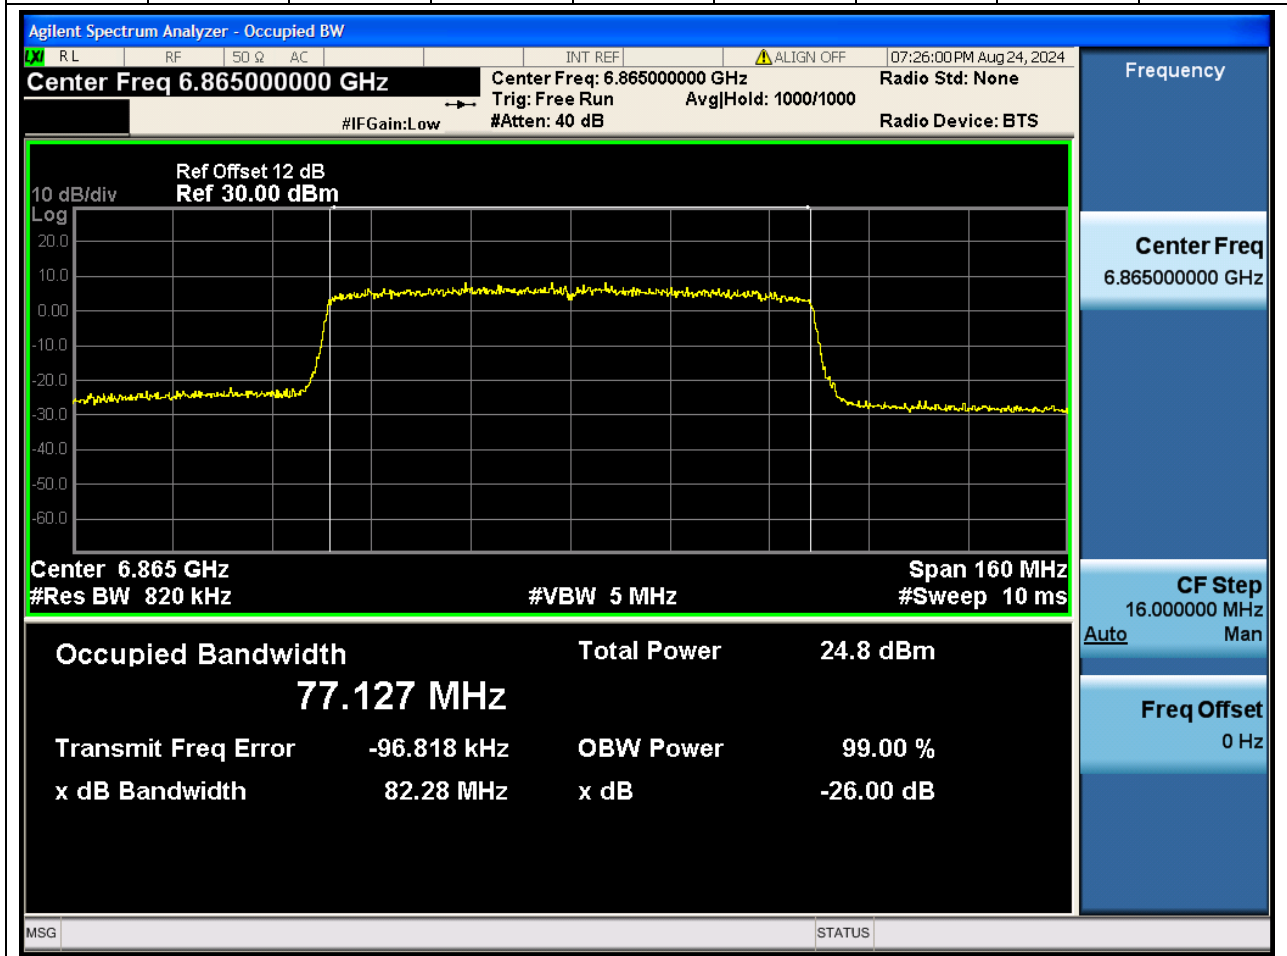

38. 802.11ax_80M_U-NII-8_CH183

38.1. A.2.2-99% Bandwidth(NTNV)

Center Frequency (MHz)	OBW Power (%)		RBW (MHz)	Detector	Limit (MHz)	OBW (MHz)		Verdict
6865	99		0.82	Peak	0	77.12684		N/A