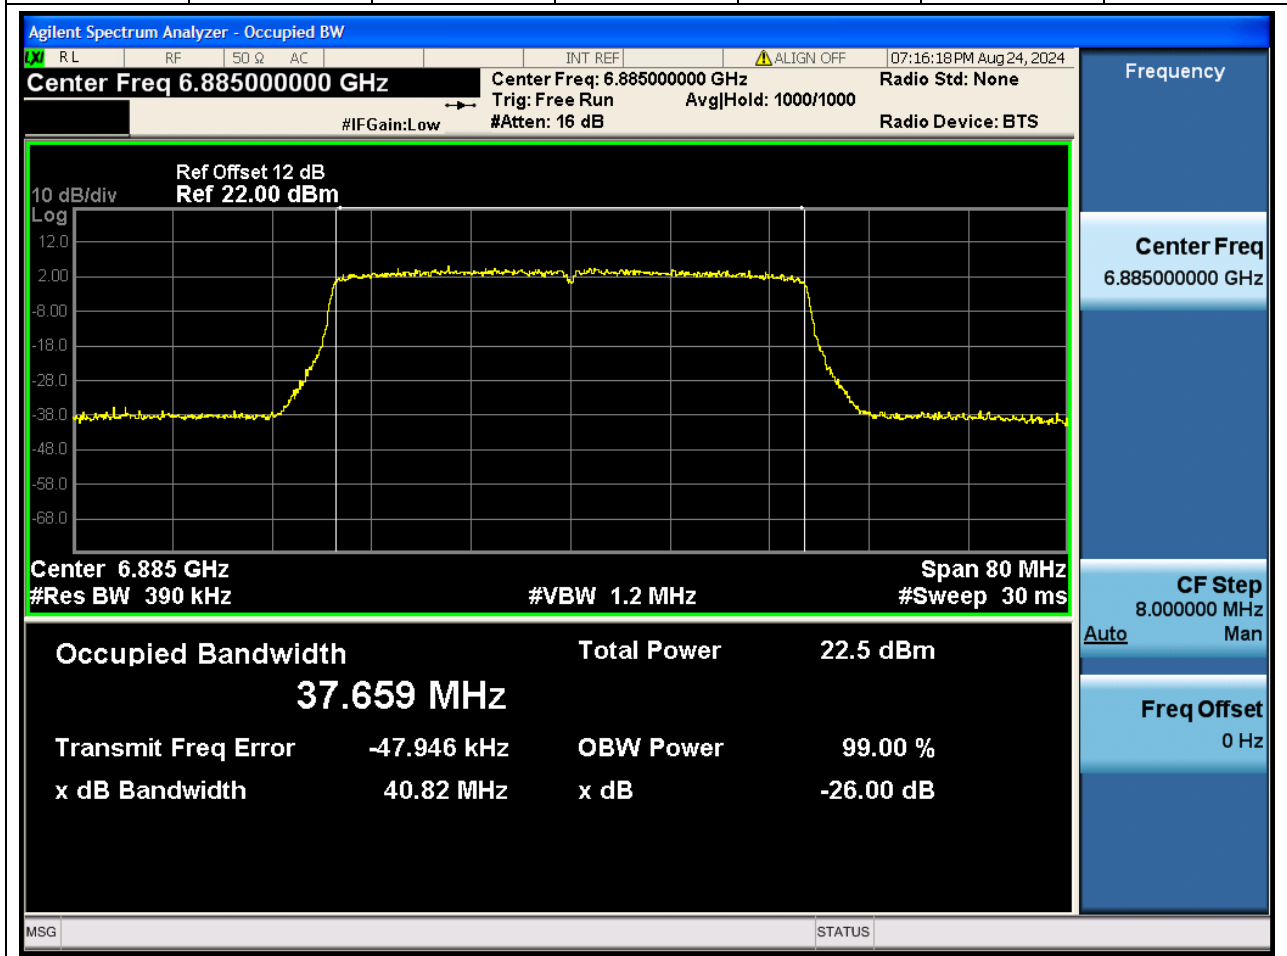

35. 802.11ax_40M_U-NII-8_CH187

35.1. A.2-26dB Bandwidth(NTNV)

Center Frequency (MHz)	XdB Down	RBW (MHz)	Detector	Limit (MHz)	XdB BandWidth (MHz)	Verdict
6885	26	0.39	Peak	0	40.822174	N/A