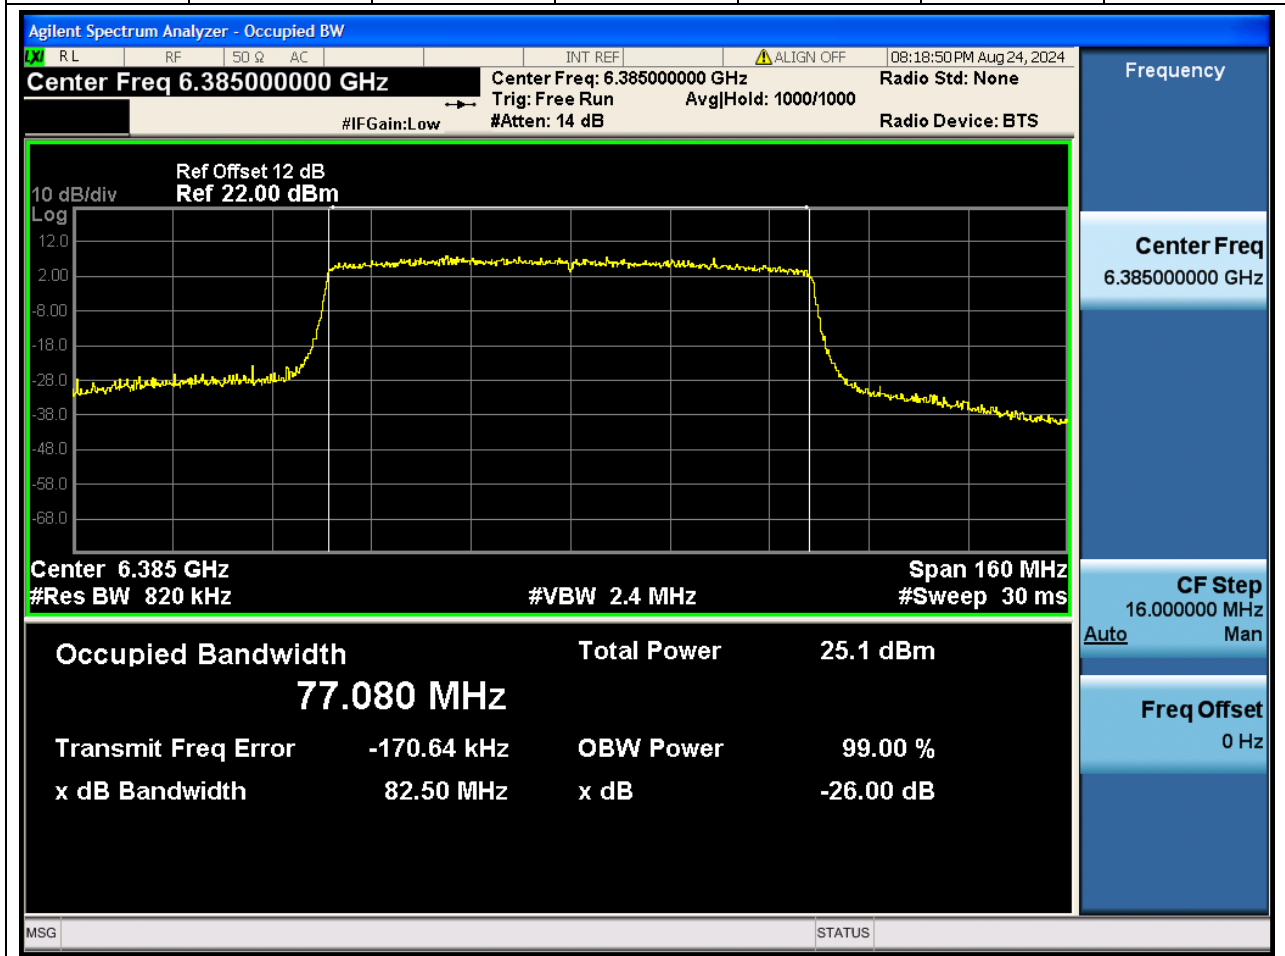

9. 802.11ax_80M_U-NII-5_CH87

9.1. A.2-26dB Bandwidth(NTNV)

Center Frequency (MHz)	XdB Down	RBW (MHz)	Detector	Limit (MHz)	XdB BandWidth (MHz)	Verdict
6385	26	0.82	Peak	0	82.502002	N/A