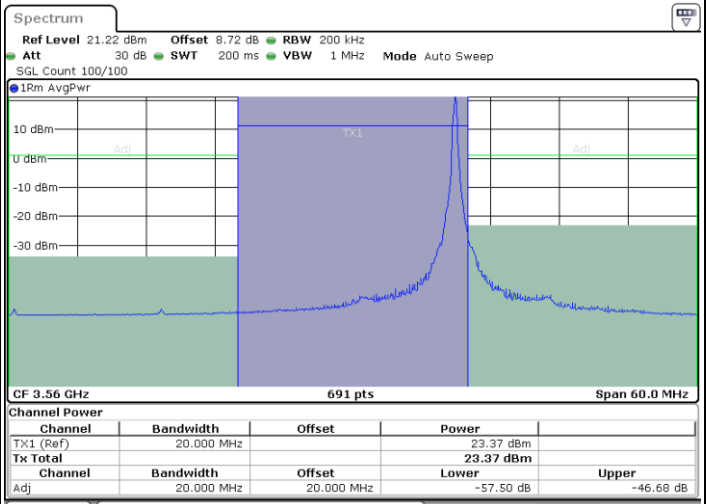

Date: 4.APR.2024 19:47:04