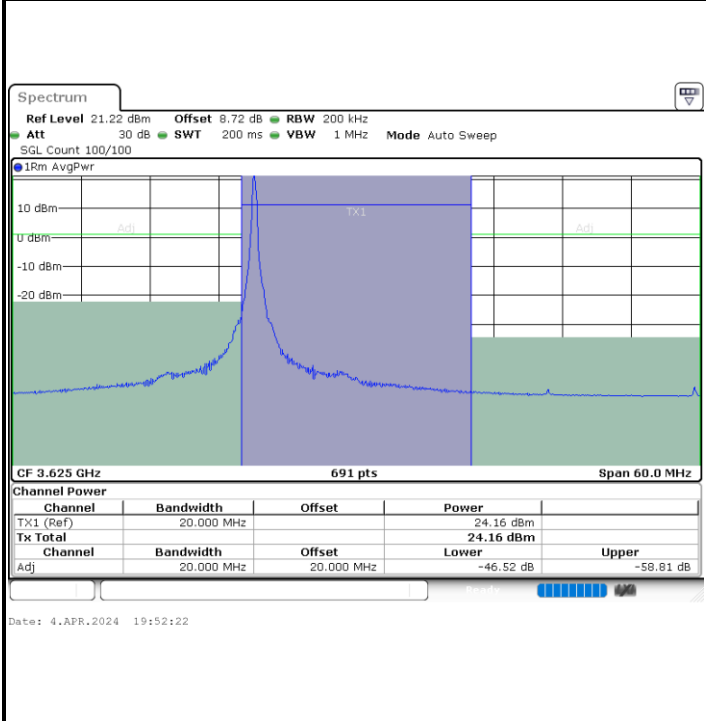

Highest Channel / 1RBmax

Date: 4.APR.2024 19:35:45

Date: 4.APR.2024 19:38:45

Highest Channel / Full RB

Date: 4.APR.2024 19:41:48

LTE Band 48 / 20MHz

QPSK

Lowest Channel / 1RB0

Lowest Channel / 1RBmax

Lowest Channel / Full RB

LTE Band 48 / 20MHz

QPSK

Middle Channel / 1RB0

Middle Channel / 1RBmax

Middle Channel / Full RB

LTE Band 48 / 20MHz

QPSK

Highest Channel / 1RB0

Highest Channel / 1RBmax

Highest Channel / Full RB

LTE Band 48 / 20MHz

16QAM

Lowest Channel / 1RB0

Lowest Channel / 1RBmax