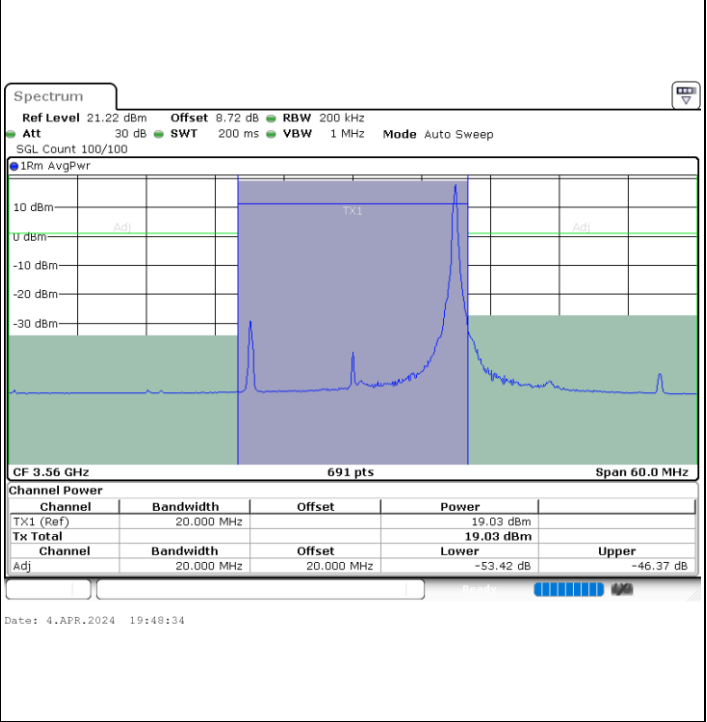

Date: 4.APR.2024 19:59:46

LTE Band 48 / 20MHz

64QAM

Highest Channel / 1RB0

Highest Channel / 1RBmax

Date: 4.APR.2024 20:02:44

Date: 4.APR.2024 20:05:47

Highest Channel / Full RB

Date: 4.APR.2024 20:08:47

LTE Band 48 / 20MHz

256QAM

Lowest Channel / 1RB0

Lowest Channel / 1RBmax

Lowest Channel / Full RB

LTE Band 48 / 20MHz

256QAM

Middle Channel / 1RB0

Middle Channel / 1RBmax

Date: 4.APR.2024 19:54:35

Date: 4.APR.2024 19:57:32

Middle Channel / Full RB

Date: 4.APR.2024 20:00:30

LTE Band 48 / 20MHz

256QAM

Highest Channel / 1RB0

Highest Channel / 1RBmax

Highest Channel / Full RB

26dB Bandwidth

Mode	LTE Band 48 : 26dB BW(MHz)	
BW	5MHz	
Mod.	QPSK	16QAM
Middle CH	4.72	5.04
BW	10MHz	
Mod.	QPSK	16QAM
Middle CH	9.99	10.03
BW	15MHz	
Mod.	QPSK	16QAM
Middle CH	14.27	14.66
BW	20MHz	
Mod.	QPSK	16QAM
Middle CH	18.62	18.74