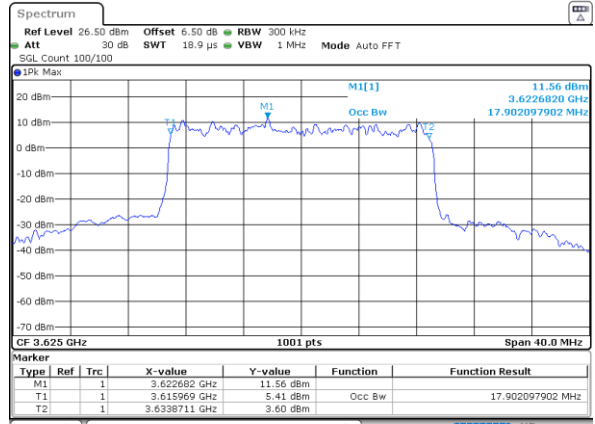

16QAM

Date: 21.APR.2024 16:36:28

LTE Band 48 20MHz / Middle Channel / Full RB

QPSK

Date: 21.APR.2024 16:36:50

16QAM

Date: 21.APR.2024 16:37:55

Conducted Band Edge

LTE Band 48 / 5MHz

QPSK

Middle Channel / 1RB0

Middle Channel / 1RBmax

Date: 21.APR.2024 10:00:05

Date: 21.APR.2024 10:07:11

Middle Channel / Full

N/A

Date: 21.APR.2024 10:14:33

LTE Band 48 / 5MHz

QPSK

Highest Channel / 1RB0

Highest Channel / 1RBmax

Date: 21.APR.2024 10:21:59

Date: 21.APR.2024 10:29:31

Highest Channel / Full RB