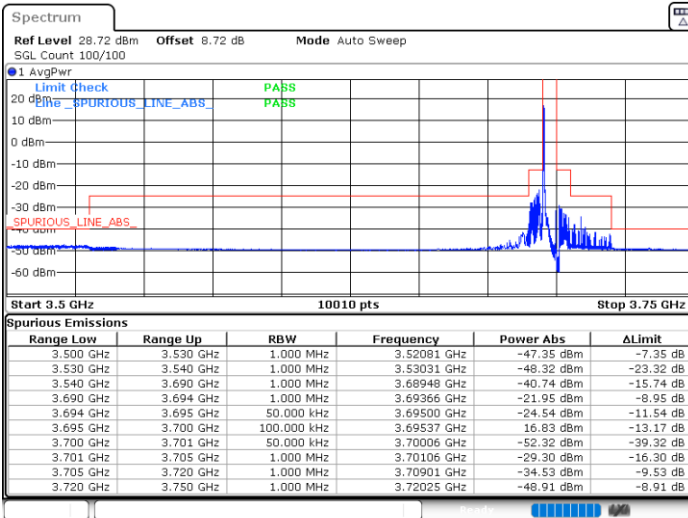

LTE Band 48 / 5MHz

QPSK

Middle Channel / 1RB0

Middle Channel / 1RBmax

Date: 21.APR.2024 10:00:05

Date: 21.APR.2024 10:07:11

Middle Channel / Full

N/A

Date: 21.APR.2024 10:14:33

LTE Band 48 / 5MHz

QPSK

Highest Channel / 1RB0

Highest Channel / 1RBmax

Date: 21.APR.2024 10:21:59

Date: 21.APR.2024 10:29:31

Highest Channel / Full RB

N/A

Date: 21.APR.2024 10:37:03

LTE Band 48 / 5MHz

16QAM

Lowest Channel / 1RB0

Lowest Channel / 1RBmax

Date: 21.APR.2024 09:40:16

Date: 21.APR.2024 09:47:27

Lowest Channel / Full RB

N/A

Date: 21.APR.2024 09:54:43

LTE Band 48 / 5MHz

16QAM

Middle Channel / 1RB0

Middle Channel / 1RBmax

Date: 21.APR.2024 10:01:51