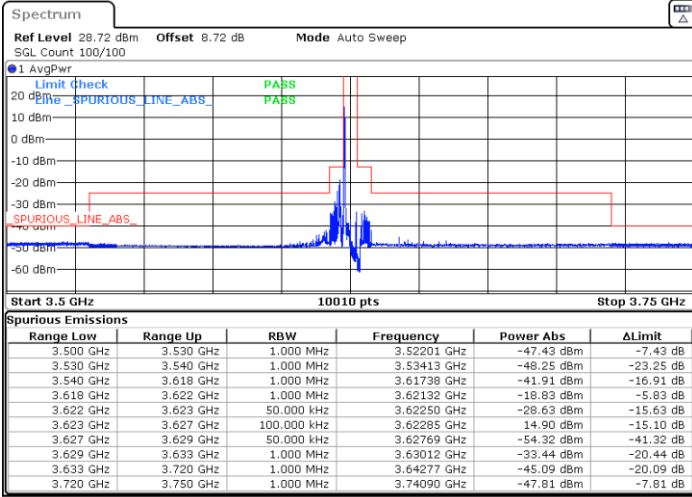

LTE Band 48 / 5MHz

256QAM

Lowest Channel / 1RB0

Lowest Channel / 1RBmax

Date: 21.APR.2024 09:43:50

Date: 21.APR.2024 09:51:02

Lowest Channel / Full RB

N/A

Date: 21.APR.2024 09:58:18

LTE Band 48 / 5MHz

256QAM

Middle Channel / 1RB0

Middle Channel / 1RBmax

Date: 21.APR.2024 10:05:24

Date: 21.APR.2024 10:12:41

Middle Channel / Full

N/A

Date: 21.APR.2024 10:20:07

LTE Band 48 / 5MHz

256QAM

Highest Channel / 1RB0

Highest Channel / 1RBmax

Date: 21.APR.2024 10:27:36

Date: 21.APR.2024 10:35:08