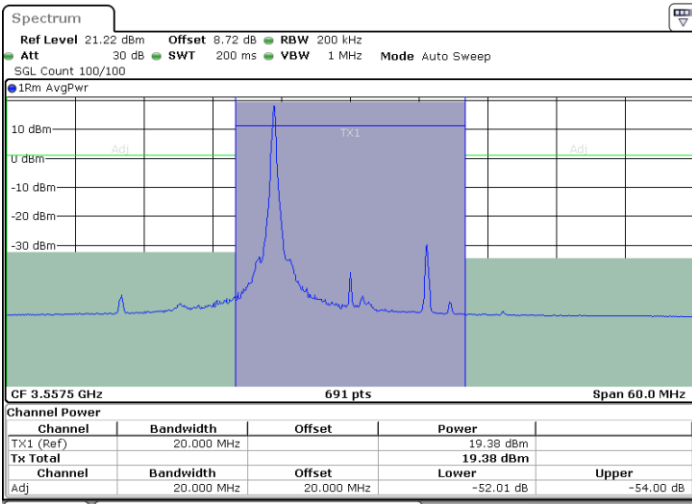

LTE Band 48 / 15MHz

256QAM

Lowest Channel / 1RB0

Lowest Channel / 1RBmax

Date: 4.APR.2024 19:17:49