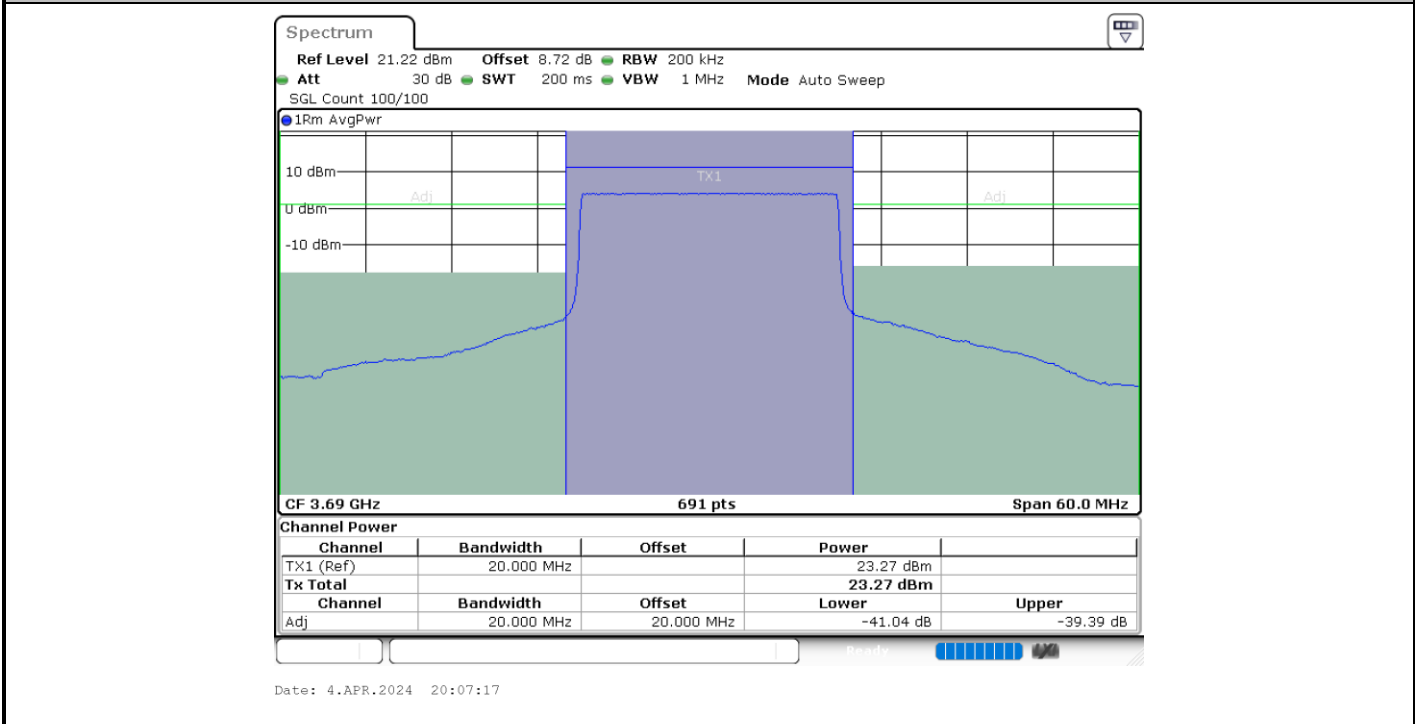

Lowest Channel / 1RBmax

Lowest Channel / Full RB

LTE Band 48 / 20MHz

QPSK

Middle Channel / 1RB0

Middle Channel / 1RBmax

Middle Channel / Full RB

LTE Band 48 / 20MHz

QPSK

Highest Channel / 1RB0

Highest Channel / 1RBmax

Highest Channel / Full RB

LTE Band 48 / 20MHz

16QAM

Lowest Channel / 1RB0

Lowest Channel / 1RBmax

Date: 4.APR.2024 19:44:01

Date: 4.APR.2024 19:47:04

Lowest Channel / Full RB

Date: 4.APR.2024 19:50:07

LTE Band 48 / 20MHz

16QAM

Middle Channel / 1RB0

Middle Channel / 1RBmax