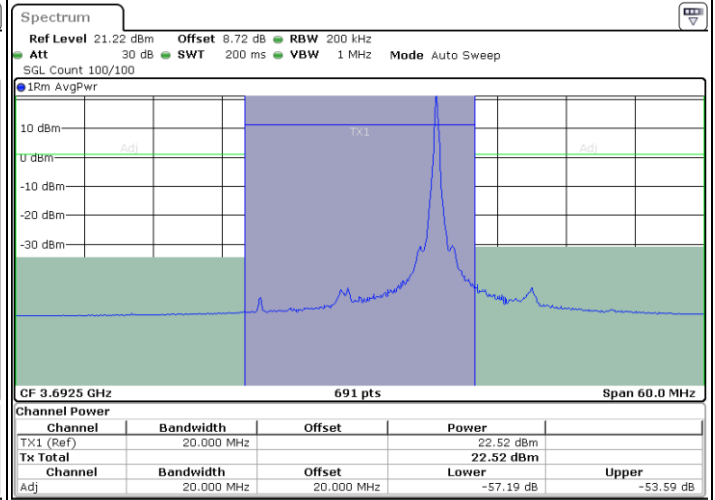

LTE Band 48 / 15MHz

64QAM

Highest Channel / 1RB0

Highest Channel / 1RBmax

Date: 4.APR.2024 19:35:00

Date: 4.APR.2024 19:38:00

Highest Channel / Full RB

Date: 4.APR.2024 19:41:03

LTE Band 48 / 15MHz

256QAM

Middle Channel / 1RB0

Middle Channel / 1RBmax

Middle Channel / Full RB

LTE Band 48 / 15MHz

256QAM

Highest Channel / 1RB0