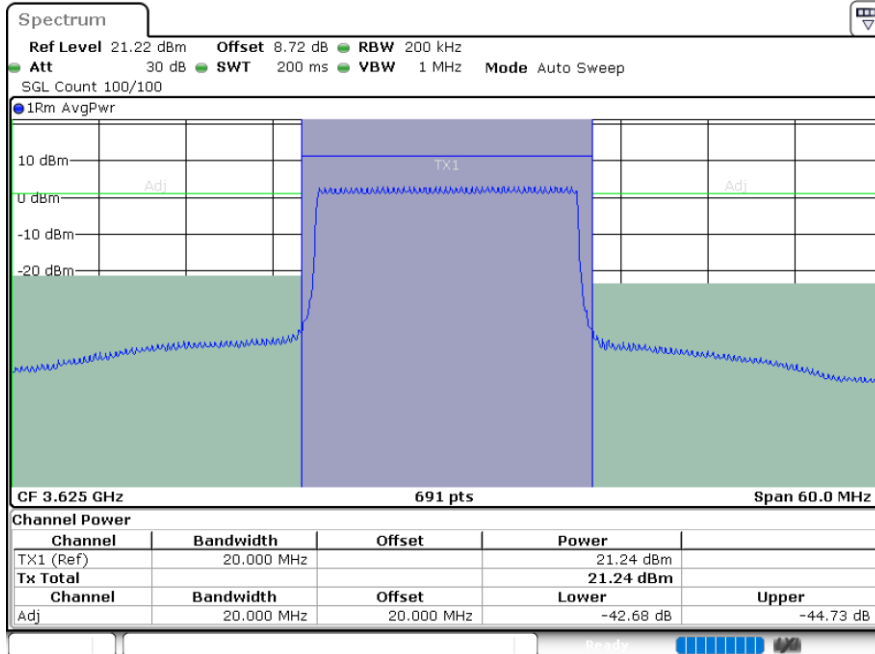

Date: 4.APR.2024 19:50:52

LTE Band 48 / 20MHz

64QAM

Middle Channel / 1RB0

Middle Channel / 1RBmax

Date: 4.APR.2024 19:53:51

Date: 4.APR.2024 19:56:48

Middle Channel / Full RB

Date: 4.APR.2024 19:59:46

LTE Band 48 / 20MHz

64QAM

Highest Channel / 1RB0

Highest Channel / 1RBmax

Date: 4.APR.2024 20:02:44

Date: 4.APR.2024 20:05:47

Highest Channel / Full RB