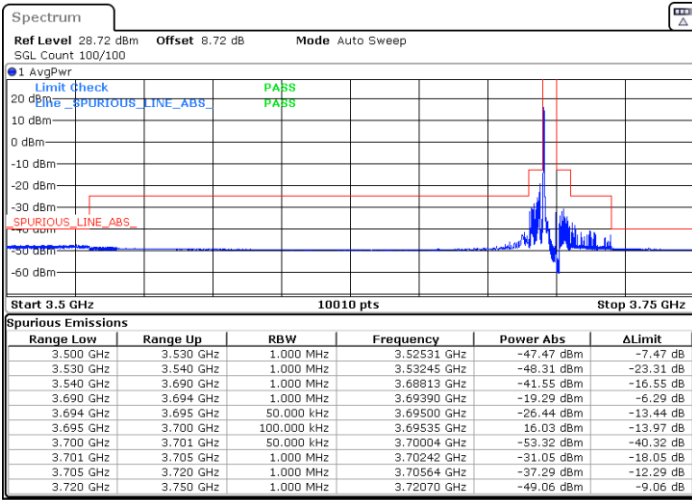

Lowest Channel / Full RB

N/A

Date: 21.APR.2024 09:54:43

LTE Band 48 / 5MHz

16QAM

Middle Channel / 1RB0

Middle Channel / 1RBmax

Date: 21.APR.2024 10:01:51

Date: 21.APR.2024 15:59:11

Middle Channel / Full

N/A

Date: 21.APR.2024 10:16:25

LTE Band 48 / 5MHz

16QAM

Highest Channel / 1RB0

Highest Channel / 1RBmax

Date: 21.APR.2024 10:23:52

Date: 21.APR.2024 10:31:23

Highest Channel / Full RB

N/A

Date: 21.APR.2024 10:38:55

LTE Band 48 / 5MHz

64QAM

Lowest Channel / 1RB0

Lowest Channel / 1RBmax

Date: 21.APR.2024 09:42:03

Date: 21.APR.2024 09:49:14

Lowest Channel / Full RB

N/A

Date: 21.APR.2024 09:56:30

LTE Band 48 / 5MHz

64QAM