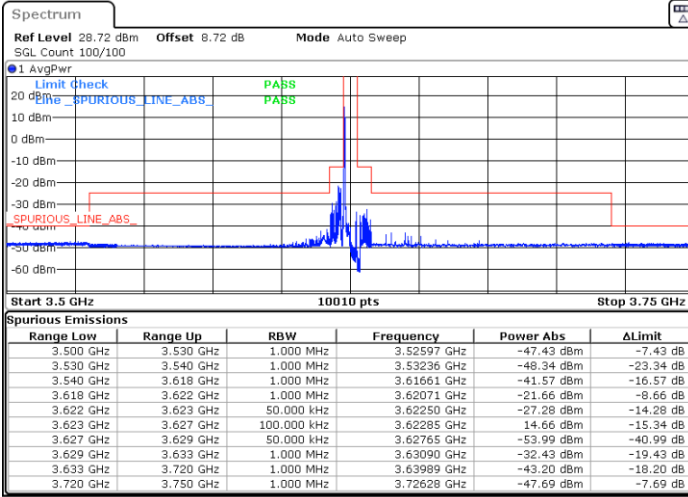

Date: 21.APR.2024 10:23:52

Date: 21.APR.2024 10:31:23

Highest Channel / Full RB

N/A

Date: 21.APR.2024 10:38:55

LTE Band 48 / 5MHz

64QAM

Lowest Channel / 1RB0

Lowest Channel / 1RBmax

Date: 21.APR.2024 09:42:03

Date: 21.APR.2024 09:49:14

Lowest Channel / Full RB

N/A

Date: 21.APR.2024 09:56:30

LTE Band 48 / 5MHz

64QAM

Middle Channel / 1RB0

Middle Channel / 1RBmax

Date: 21.APR.2024 10:03:38

Date: 21.APR.2024 10:10:50

Middle Channel / Full

N/A

Date: 21.APR.2024 10:18:16

LTE Band 48 / 5MHz