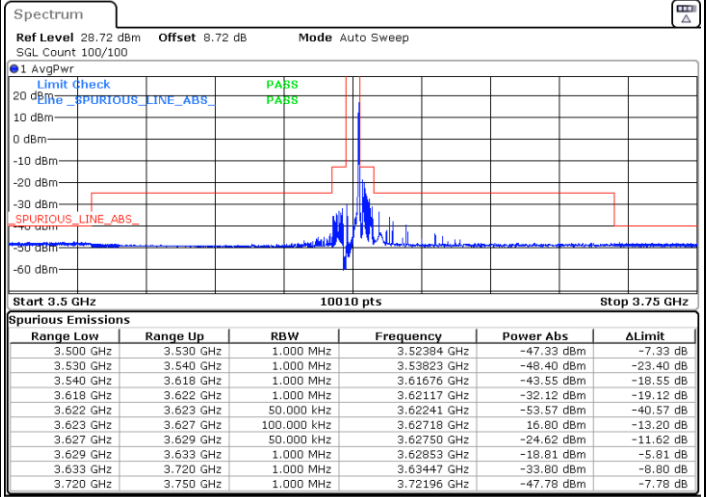

16QAM

Date: 21.APR.2024 16:36:28

LTE Band 48 20MHz / Middle Channel / Full RB

QPSK

Date: 21.APR.2024 16:36:50

16QAM

Date: 21.APR.2024 16:37:55

Conducted Band Edge

LTE Band 48 / 5MHz

QPSK

Middle Channel / 1RB0

Middle Channel / 1RBmax

Date: 21.APR.2024 10:00:05

Date: 21.APR.2024 10:07:11

Middle Channel / Full

N/A

Date: 21.APR.2024 10:14:33

LTE Band 48 / 5MHz

QPSK

Highest Channel / 1RB0

Highest Channel / 1RBmax

Date: 21.APR.2024 10:21:59

Date: 21.APR.2024 10:29:31

Highest Channel / Full RB