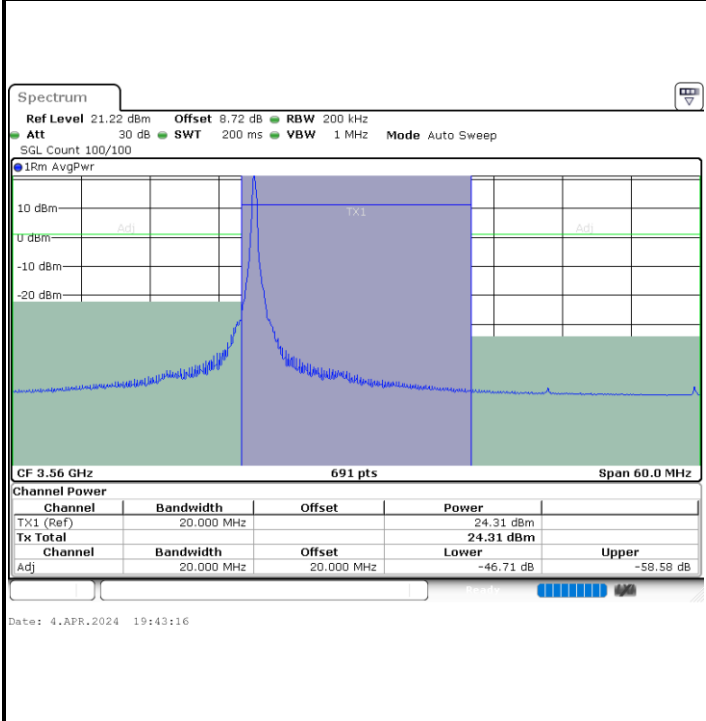

LTE Band 48 / 15MHz

256QAM

Middle Channel / 1RB0

Middle Channel / 1RBmax

Middle Channel / Full RB

LTE Band 48 / 15MHz

256QAM

Highest Channel / 1RB0

Highest Channel / 1RBmax

Date: 4.APR.2024 19:35:45

Date: 4.APR.2024 19:38:45

Highest Channel / Full RB

Date: 4.APR.2024 19:41:48

LTE Band 48 / 20MHz

QPSK

Lowest Channel / 1RB0

Lowest Channel / 1RBmax

Lowest Channel / Full RB

LTE Band 48 / 20MHz

QPSK

Middle Channel / 1RB0

Middle Channel / 1RBmax

Middle Channel / Full RB

LTE Band 48 / 20MHz

QPSK

Highest Channel / 1RB0

Highest Channel / 1RBmax

Highest Channel / Full RB

LTE Band 48 / 20MHz

16QAM

Lowest Channel / 1RB0

Lowest Channel / 1RBmax