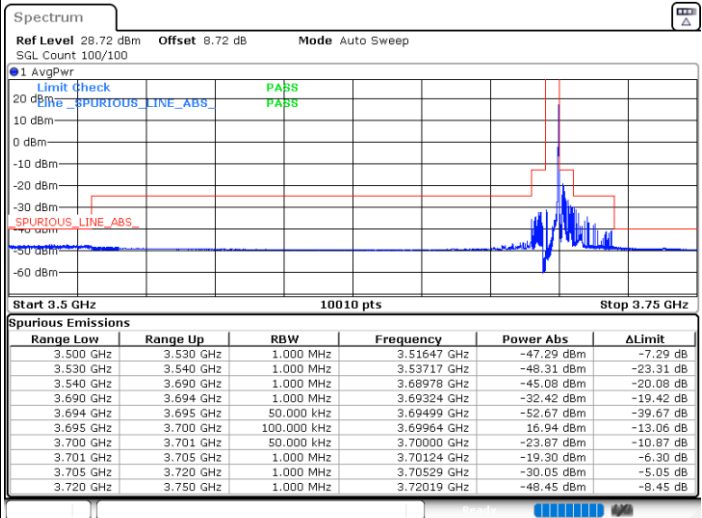

LTE Band 48 / 5MHz

QPSK

Middle Channel / 1RB0

Middle Channel / 1RBmax

Date: 21.APR.2024 10:00:05

Date: 21.APR.2024 10:07:11

Middle Channel / Full

N/A

Date: 21.APR.2024 10:14:33

LTE Band 48 / 5MHz

QPSK

Highest Channel / 1RB0

Highest Channel / 1RBmax

Date: 21.APR.2024 10:21:59

Date: 21.APR.2024 10:29:31

Highest Channel / Full RB

N/A

Date: 21.APR.2024 10:37:03

LTE Band 48 / 5MHz

16QAM

Lowest Channel / 1RB0

Lowest Channel / 1RBmax

Date: 21.APR.2024 09:40:16

Date: 21.APR.2024 09:47:27