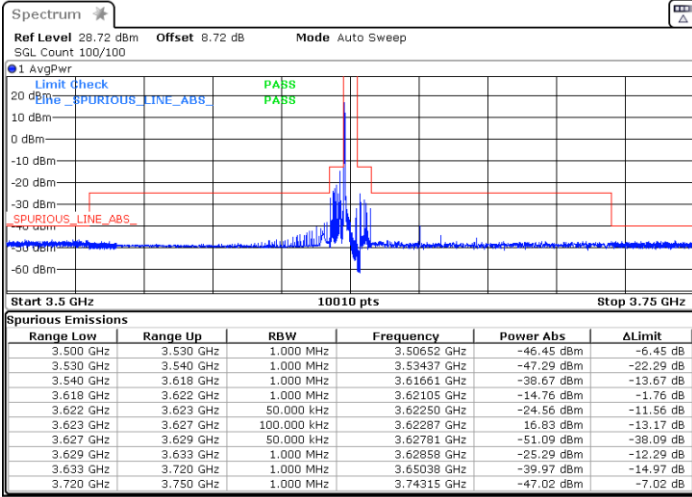

16QAM

Date: 21.APR.2024 16:36:28

LTE Band 48 20MHz / Middle Channel / Full RB

QPSK

Date: 21.APR.2024 16:36:50

16QAM

Date: 21.APR.2024 16:37:55

Conducted Band Edge

LTE Band 48 / 5MHz

QPSK

Middle Channel / 1RB0

Middle Channel / 1RBmax

Date: 21.APR.2024 10:00:05

Date: 21.APR.2024 10:07:11

Middle Channel / Full

N/A

Date: 21.APR.2024 10:14:33

LTE Band 48 / 5MHz

QPSK

Highest Channel / 1RB0

Highest Channel / 1RBmax

Date: 21.APR.2024 10:21:59

Date: 21.APR.2024 10:29:31

Highest Channel / Full RB