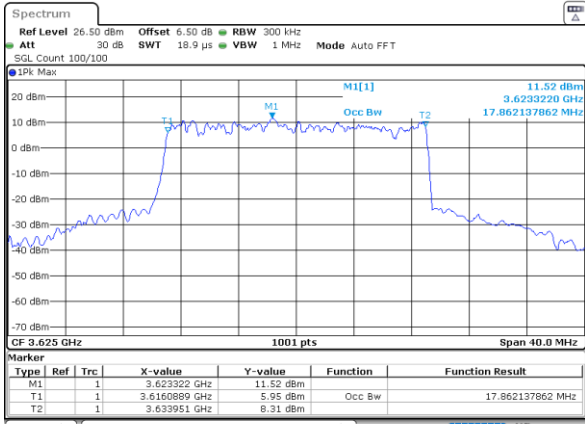

Mode	LTE Band 48 : 99%OBW(MHz)	
BW	5MHZ	
Mod.	QPAK	16QAM
Middle CH	4.49	4.50
BW	10MHZ	
Mod.	QPAK	16QAM
Middle CH	9.01	9.05
BW	15MHZ	
Mod.	QPAK	16QAM
Middle CH	13.40	13.43
BW	20MHZ	
Mod.	QPAK	16QAM
Middle CH	17.86	17.90

LTE Band 48 10MHz / Middle Channel / Full RB

QPSK

Date: 21.APR.2024 16:35:10

16QAM

Date: 21.APR.2024 16:33:55

LTE Band 48 15MHz / Middle Channel / Full RB

QPSK

Date: 21.APR.2024 16:35:22

16QAM

Date: 21.APR.2024 16:36:28

LTE Band 48 20MHz / Middle Channel / Full RB

QPSK

Date: 21.APR.2024 16:36:50

16QAM

Date: 21.APR.2024 16:37:55

Conducted Band Edge