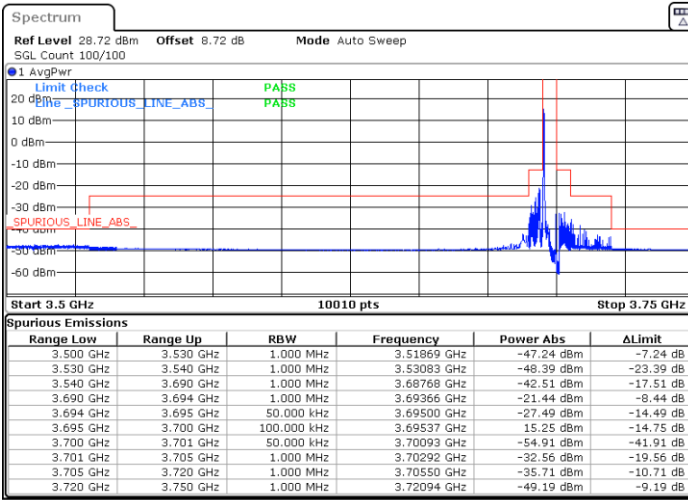

Date: 21.APR.2024 10:23:52

Date: 21.APR.2024 10:31:23

Highest Channel / Full RB

N/A

Date: 21.APR.2024 10:38:55

LTE Band 48 / 5MHz

64QAM

Lowest Channel / 1RB0

Lowest Channel / 1RBmax

Date: 21.APR.2024 09:42:03

Date: 21.APR.2024 09:49:14

Lowest Channel / Full RB

N/A

Date: 21.APR.2024 09:56:30

LTE Band 48 / 5MHz

64QAM

Middle Channel / 1RB0

Middle Channel / 1RBmax

Date: 21.APR.2024 10:03:38

Date: 21.APR.2024 10:10:50

Middle Channel / Full

N/A

Date: 21.APR.2024 10:18:16

LTE Band 48 / 5MHz

64QAM

Highest Channel / 1RB0

Highest Channel / 1RBmax

Date: 21.APR.2024 10:25:44

Date: 21.APR.2024 10:33:16

Highest Channel / Full RB

N/A

Date: 21.APR.2024 16:00:45