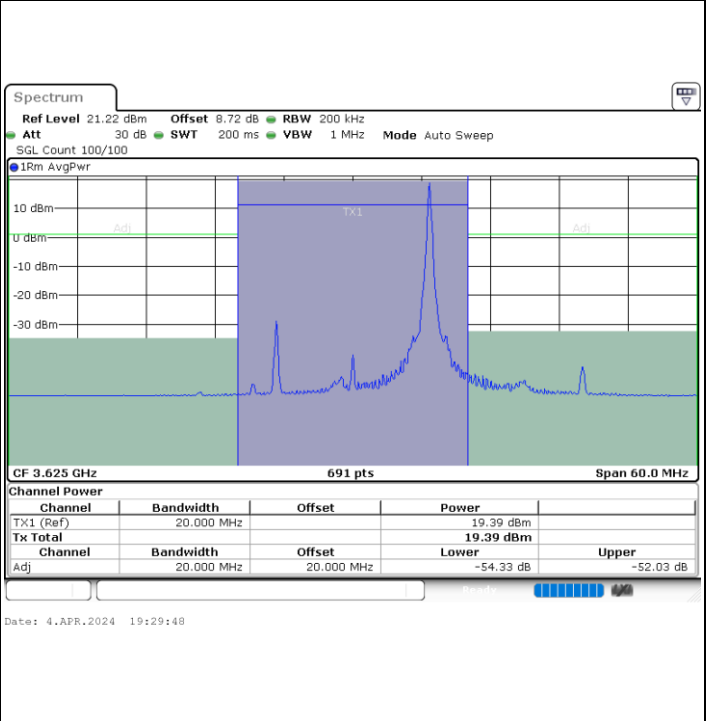

LTE Band 48 / 15MHz

256QAM

Lowest Channel / 1RB0

Lowest Channel / 1RBmax

Date: 4.APR.2024 19:17:49

Date: 4.APR.2024 19:20:52

Lowest Channel / Full RB

Date: 4.APR.2024 19:23:53

LTE Band 48 / 15MHz

256QAM

Middle Channel / 1RB0

Middle Channel / 1RBmax

Middle Channel / Full RB

LTE Band 48 / 15MHz

256QAM

Highest Channel / 1RB0