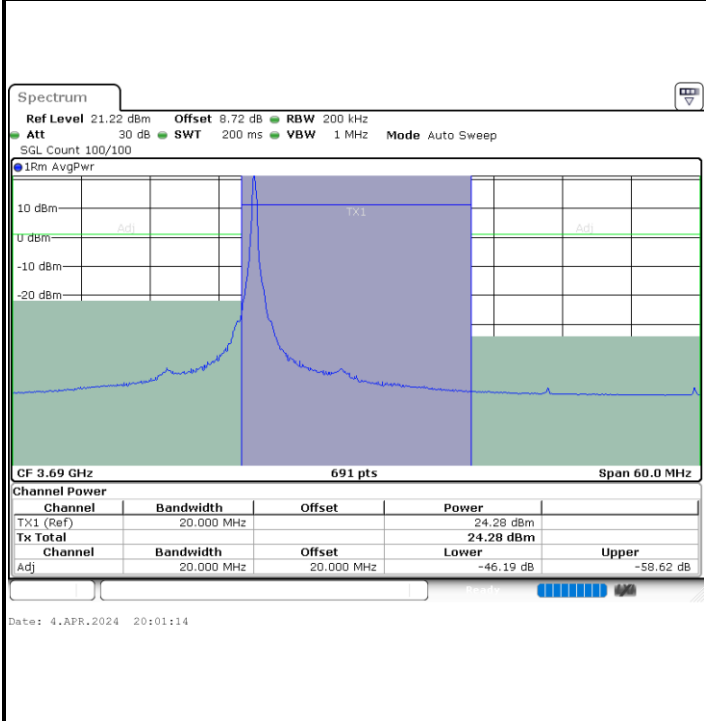

Highest Channel / 1RBmax

Date: 4.APR.2024 19:35:45

Date: 4.APR.2024 19:38:45

Highest Channel / Full RB

Date: 4.APR.2024 19:41:48

LTE Band 48 / 20MHz

QPSK

Lowest Channel / 1RB0

Lowest Channel / 1RBmax

Lowest Channel / Full RB

LTE Band 48 / 20MHz

QPSK

Middle Channel / 1RB0

Middle Channel / 1RBmax

Middle Channel / Full RB

LTE Band 48 / 20MHz

QPSK

Highest Channel / 1RB0

Highest Channel / 1RBmax

Highest Channel / Full RB

LTE Band 48 / 20MHz

16QAM

Lowest Channel / 1RB0

Lowest Channel / 1RBmax