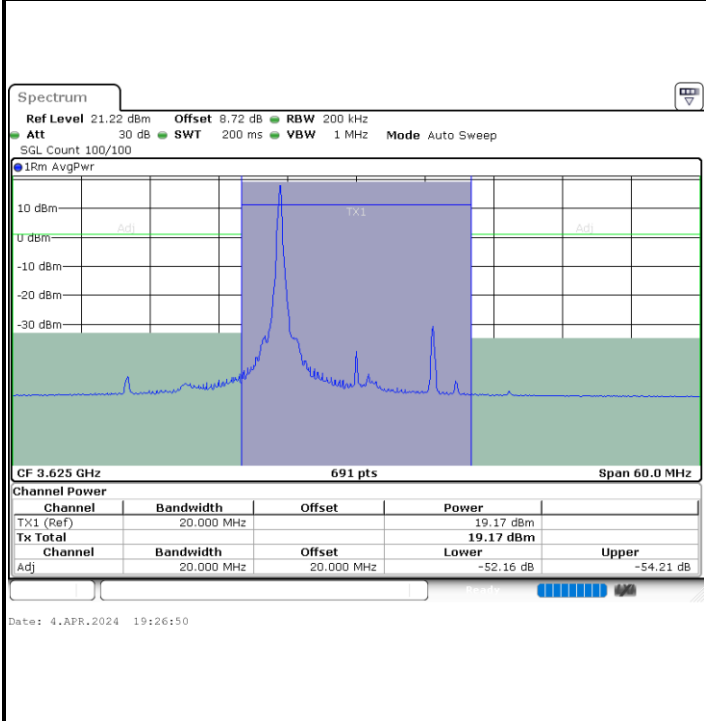

LTE Band 48 / 15MHz

256QAM

Lowest Channel / 1RB0

Lowest Channel / 1RBmax

Date: 4.APR.2024 19:17:49

Date: 4.APR.2024 19:20:52

Lowest Channel / Full RB

Date: 4.APR.2024 19:23:53

LTE Band 48 / 15MHz

256QAM

Middle Channel / 1RB0

Middle Channel / 1RBmax

Middle Channel / Full RB

LTE Band 48 / 15MHz

256QAM

Highest Channel / 1RB0