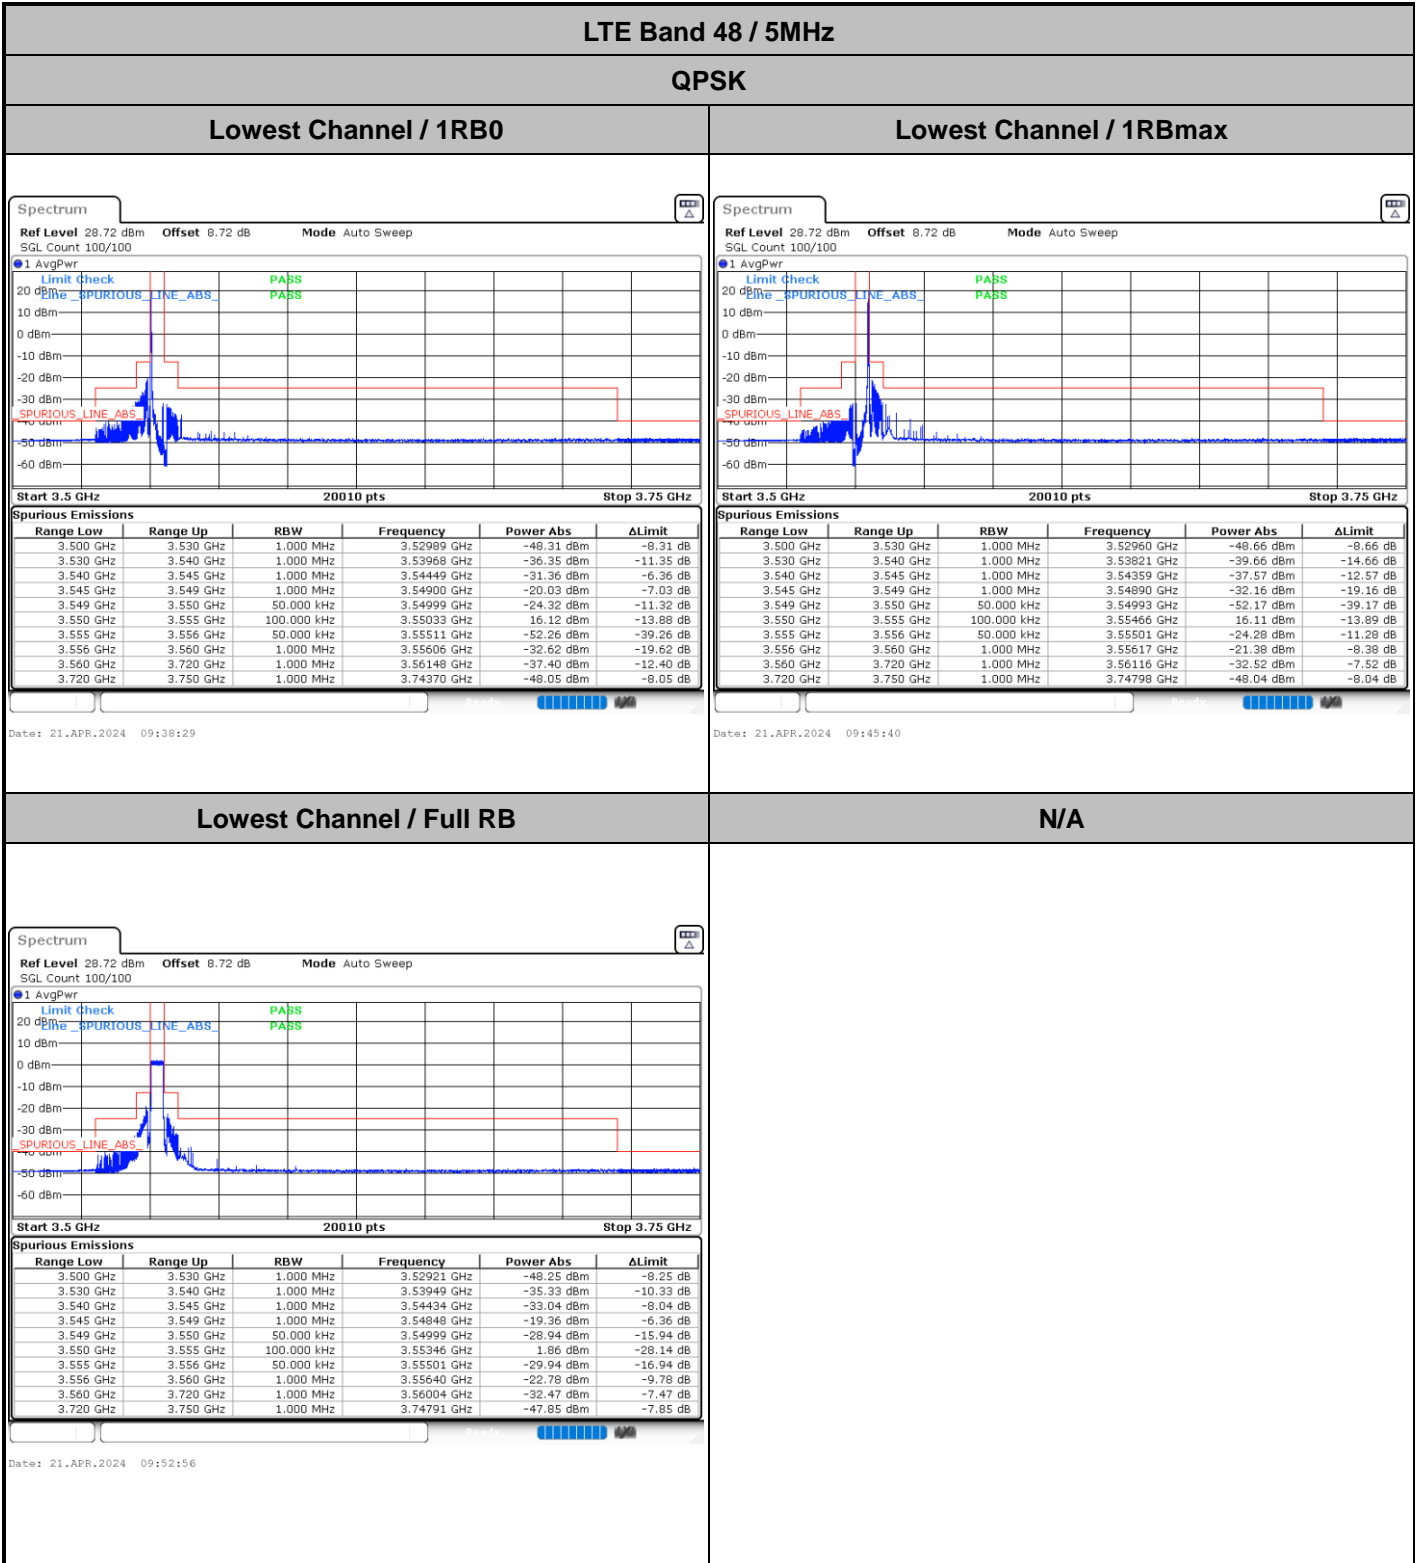

16QAM

Date: 21.APR.2024 16:36:28

LTE Band 48 20MHz / Middle Channel / Full RB

QPSK

Date: 21.APR.2024 16:36:50

16QAM

Date: 21.APR.2024 16:37:55

Conducted Band Edge

LTE Band 48 / 5MHz

QPSK

Middle Channel / 1RB0

Middle Channel / 1RBmax

Date: 21.APR.2024 10:00:05

Date: 21.APR.2024 10:07:11

Middle Channel / Full

N/A

Date: 21.APR.2024 10:14:33

LTE Band 48 / 5MHz

QPSK

Highest Channel / 1RB0

Highest Channel / 1RBmax

Date: 21.APR.2024 10:21:59

Date: 21.APR.2024 10:29:31

Highest Channel / Full RB