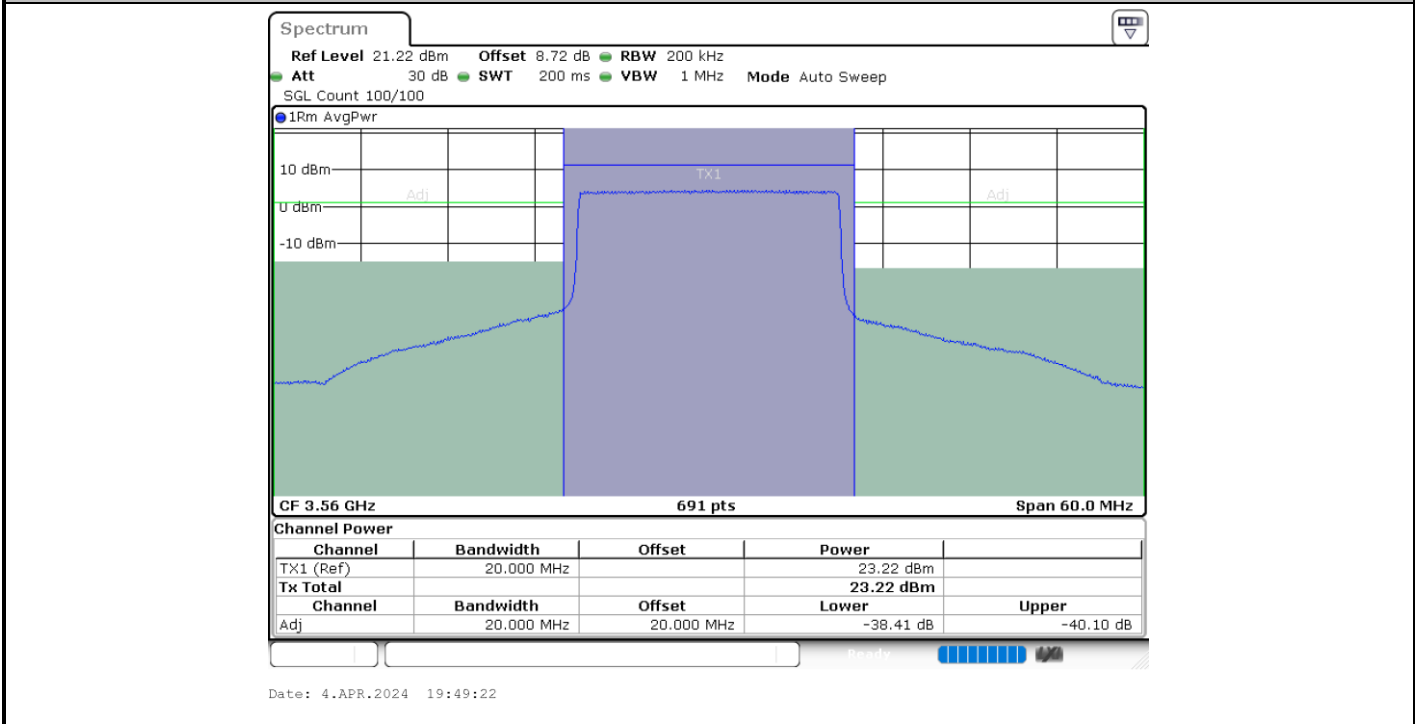

LTE Band 48 / 15MHz

256QAM

Middle Channel / 1RB0

Middle Channel / 1RBmax

Middle Channel / Full RB

LTE Band 48 / 15MHz

256QAM

Highest Channel / 1RB0

Highest Channel / 1RBmax

Date: 4.APR.2024 19:35:45

Date: 4.APR.2024 19:38:45

Highest Channel / Full RB

Date: 4.APR.2024 19:41:48

LTE Band 48 / 20MHz

QPSK

Lowest Channel / 1RB0

Lowest Channel / 1RBmax

Lowest Channel / Full RB

LTE Band 48 / 20MHz

QPSK

Middle Channel / 1RB0

Middle Channel / 1RBmax

Middle Channel / Full RB

LTE Band 48 / 20MHz

QPSK

Highest Channel / 1RB0

Highest Channel / 1RBmax

Highest Channel / Full RB

LTE Band 48 / 20MHz

16QAM

Lowest Channel / 1RB0

Lowest Channel / 1RBmax