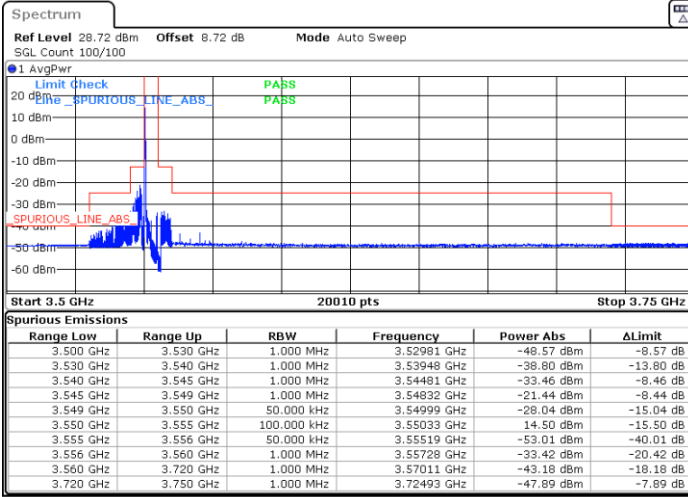

Lowest Channel / 1RBmax

Date: 21.APR.2024 09:42:03

Date: 21.APR.2024 09:49:14

Lowest Channel / Full RB

N/A

Date: 21.APR.2024 09:56:30

LTE Band 48 / 5MHz

64QAM

Middle Channel / 1RB0

Middle Channel / 1RBmax

Date: 21.APR.2024 10:03:38

Date: 21.APR.2024 10:10:50

Middle Channel / Full

N/A

Date: 21.APR.2024 10:18:16

LTE Band 48 / 5MHz

64QAM

Highest Channel / 1RB0

Highest Channel / 1RBmax

Date: 21.APR.2024 10:25:44

Date: 21.APR.2024 10:33:16

Highest Channel / Full RB

N/A

Date: 21.APR.2024 16:00:45

LTE Band 48 / 5MHz

256QAM

Lowest Channel / 1RB0

Lowest Channel / 1RBmax

Date: 21.APR.2024 09:43:50

Date: 21.APR.2024 09:51:02

Lowest Channel / Full RB

N/A