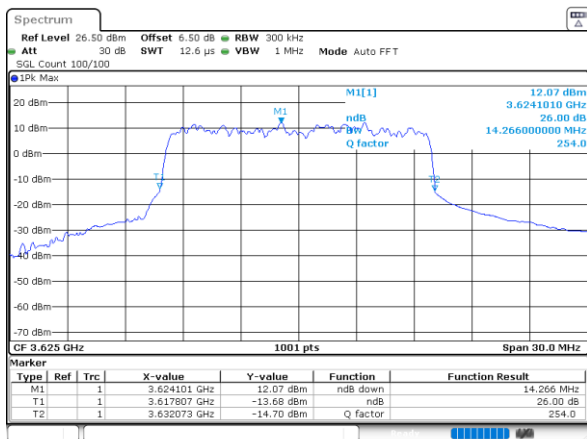

Highest Channel / 1RB0

Highest Channel / 1RBmax

Highest Channel / Full RB

26dB Bandwidth

Mode	LTE Band 48 : 26dB BW(MHz)	
BW	5MHz	
Mod.	QPSK	16QAM
Middle CH	4.72	5.04
BW	10MHz	
Mod.	QPSK	16QAM
Middle CH	9.99	10.03
BW	15MHz	
Mod.	QPSK	16QAM
Middle CH	14.27	14.66
BW	20MHz	
Mod.	QPSK	16QAM
Middle CH	18.62	18.74

LTE Band 48 10MHz / Middle channel / Full RB

QPSK

Date: 21.APR.2024 16:34:30

16QAM

Date: 21.APR.2024 16:34:17

LTE Band 48 15MHz / Middle channel / Full RB

QPSK

Date: 21.APR.2024 16:35:44