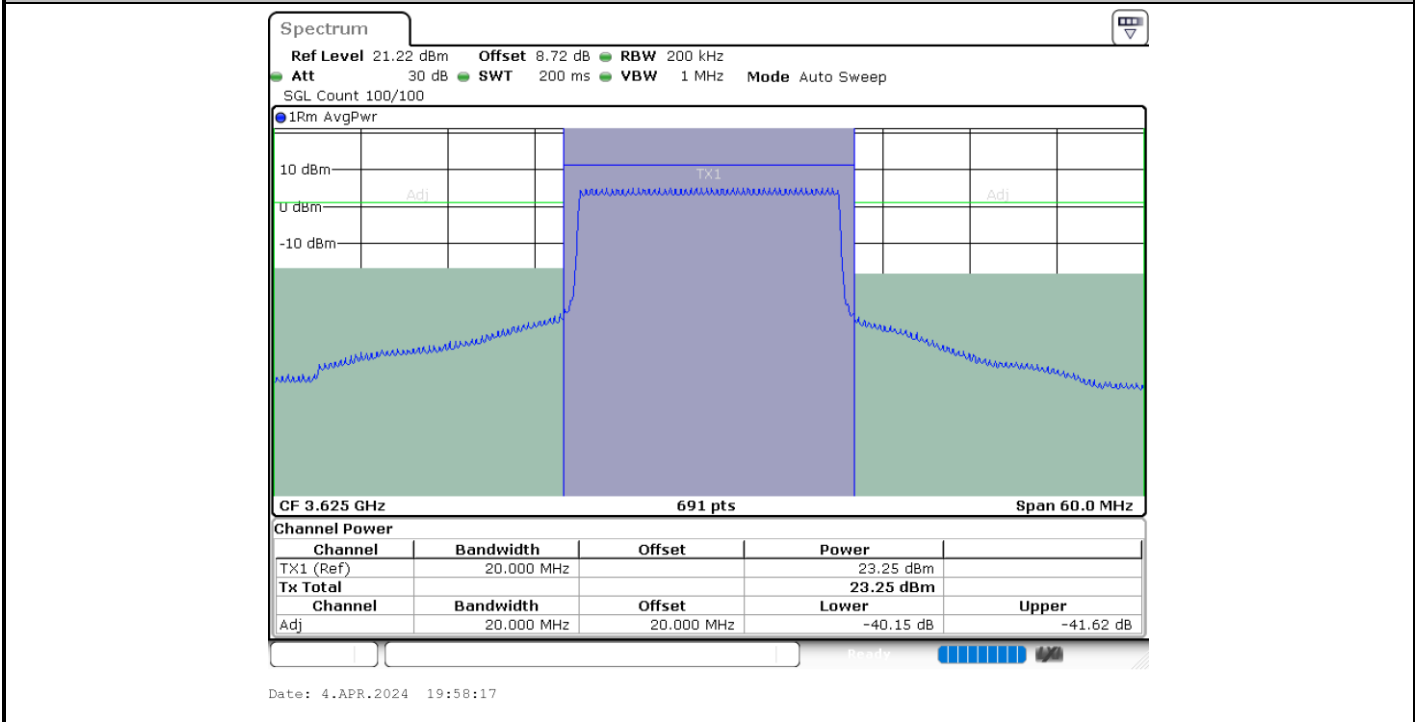

Highest Channel / 1RBmax

Date: 4.APR.2024 19:35:45

Date: 4.APR.2024 19:38:45

Highest Channel / Full RB

Date: 4.APR.2024 19:41:48

LTE Band 48 / 20MHz

QPSK

Lowest Channel / 1RB0

Lowest Channel / 1RBmax

Lowest Channel / Full RB

LTE Band 48 / 20MHz

QPSK

Middle Channel / 1RB0

Middle Channel / 1RBmax

Middle Channel / Full RB

LTE Band 48 / 20MHz

QPSK

Highest Channel / 1RB0

Highest Channel / 1RBmax

Highest Channel / Full RB

LTE Band 48 / 20MHz

16QAM

Lowest Channel / 1RB0

Lowest Channel / 1RBmax