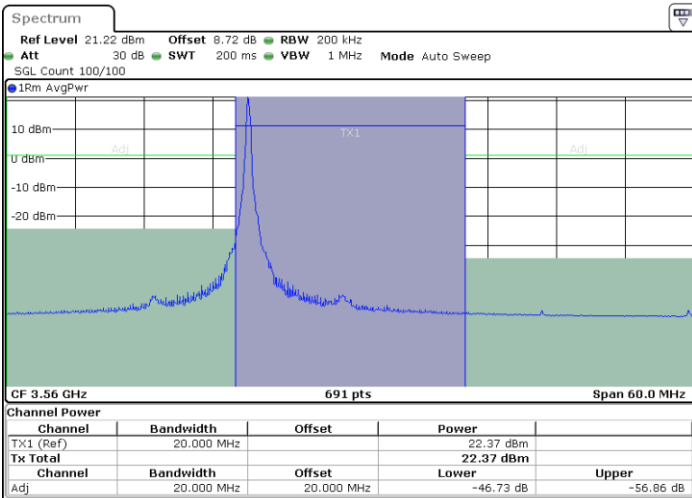

Middle Channel / Full RB

LTE Band 48 / 20MHz

16QAM

Highest Channel / 1RB0

Highest Channel / 1RBmax

Date: 4.APR.2024 20:01:59

Date: 4.APR.2024 20:05:02

Highest Channel / Full RB

Date: 4.APR.2024 20:08:02

LTE Band 48 / 20MHz

64QAM

Lowest Channel / 1RB0

Lowest Channel / 1RBmax

Date: 4.APR.2024 19:44:46

Date: 4.APR.2024 19:47:49

Lowest Channel / Full RB

Date: 4.APR.2024 19:50:52

LTE Band 48 / 20MHz

64QAM

Middle Channel / 1RB0

Middle Channel / 1RBmax

Date: 4.APR.2024 19:53:51

Date: 4.APR.2024 19:56:48

Middle Channel / Full RB