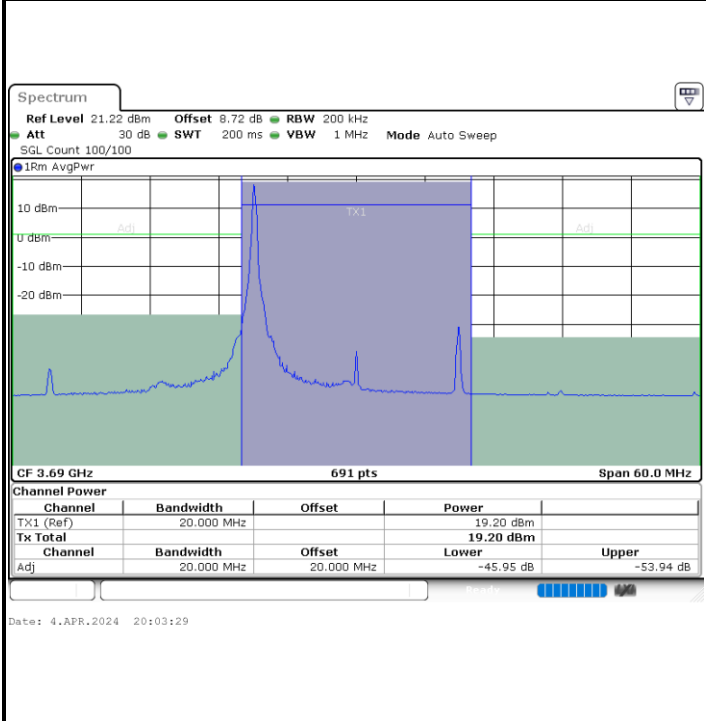

Middle Channel / 1RB0

Middle Channel / 1RBmax

Date: 4.APR.2024 19:54:35

Date: 4.APR.2024 19:57:32

Middle Channel / Full RB

Date: 4.APR.2024 20:00:30

LTE Band 48 / 20MHz

256QAM

Highest Channel / 1RB0

Highest Channel / 1RBmax

Highest Channel / Full RB

26dB Bandwidth

Mode	LTE Band 48 : 26dB BW(MHz)	
BW	5MHz	
Mod.	QPSK	16QAM
Middle CH	4.72	5.04
BW	10MHz	
Mod.	QPSK	16QAM
Middle CH	9.99	10.03
BW	15MHz	
Mod.	QPSK	16QAM
Middle CH	14.27	14.66
BW	20MHz	
Mod.	QPSK	16QAM
Middle CH	18.62	18.74