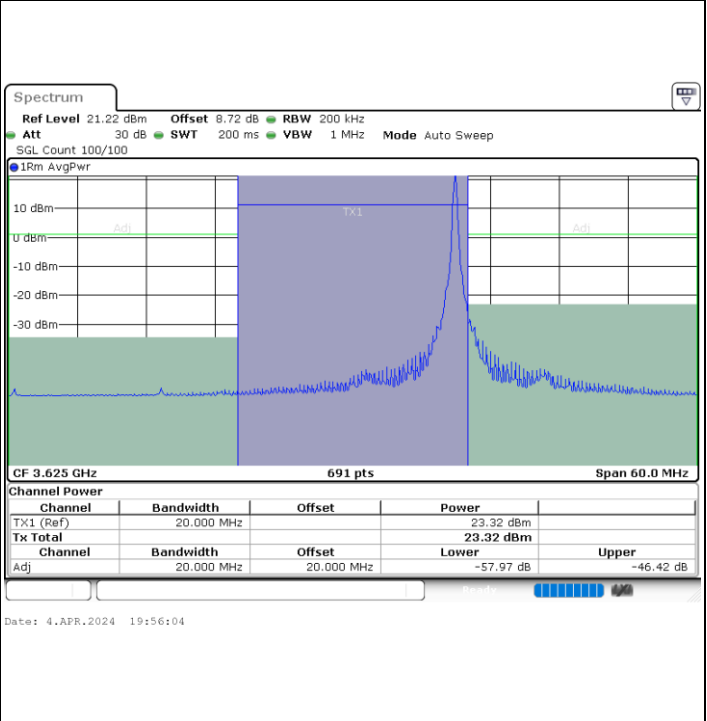

QPSK

Highest Channel / 1RB0

Highest Channel / 1RBmax

Highest Channel / Full RB

LTE Band 48 / 20MHz

16QAM

Lowest Channel / 1RB0

Lowest Channel / 1RBmax

Date: 4.APR.2024 19:44:01

Date: 4.APR.2024 19:47:04

Lowest Channel / Full RB

Date: 4.APR.2024 19:50:07

LTE Band 48 / 20MHz

16QAM

Middle Channel / 1RB0

Middle Channel / 1RBmax

Middle Channel / Full RB

LTE Band 48 / 20MHz

16QAM

Highest Channel / 1RB0

Highest Channel / 1RBmax

Date: 4.APR.2024 20:01:59

Date: 4.APR.2024 20:05:02

Highest Channel / Full RB