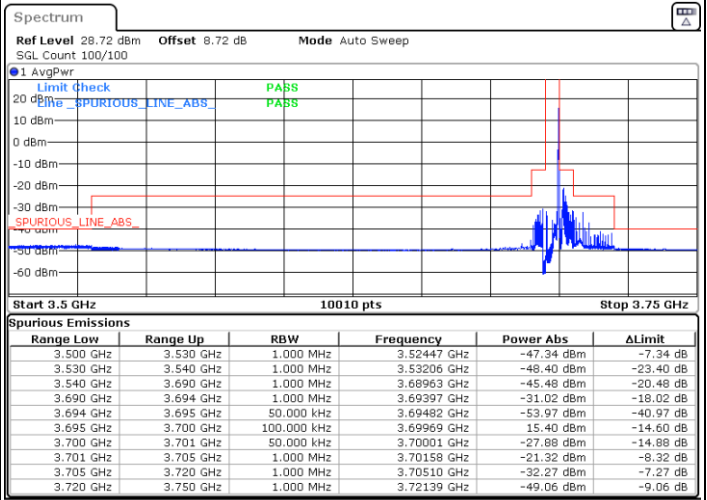

Date: 21.APR.2024 09:58:18

LTE Band 48 / 5MHz

256QAM

Middle Channel / 1RB0

Middle Channel / 1RBmax

Date: 21.APR.2024 10:05:24

Date: 21.APR.2024 10:12:41

Middle Channel / Full

N/A

Date: 21.APR.2024 10:20:07

LTE Band 48 / 5MHz

256QAM

Highest Channel / 1RB0

Highest Channel / 1RBmax

Date: 21.APR.2024 10:27:36

Date: 21.APR.2024 10:35:08

Highest Channel / Full RB

N/A

Date: 21.APR.2024 10:50:56