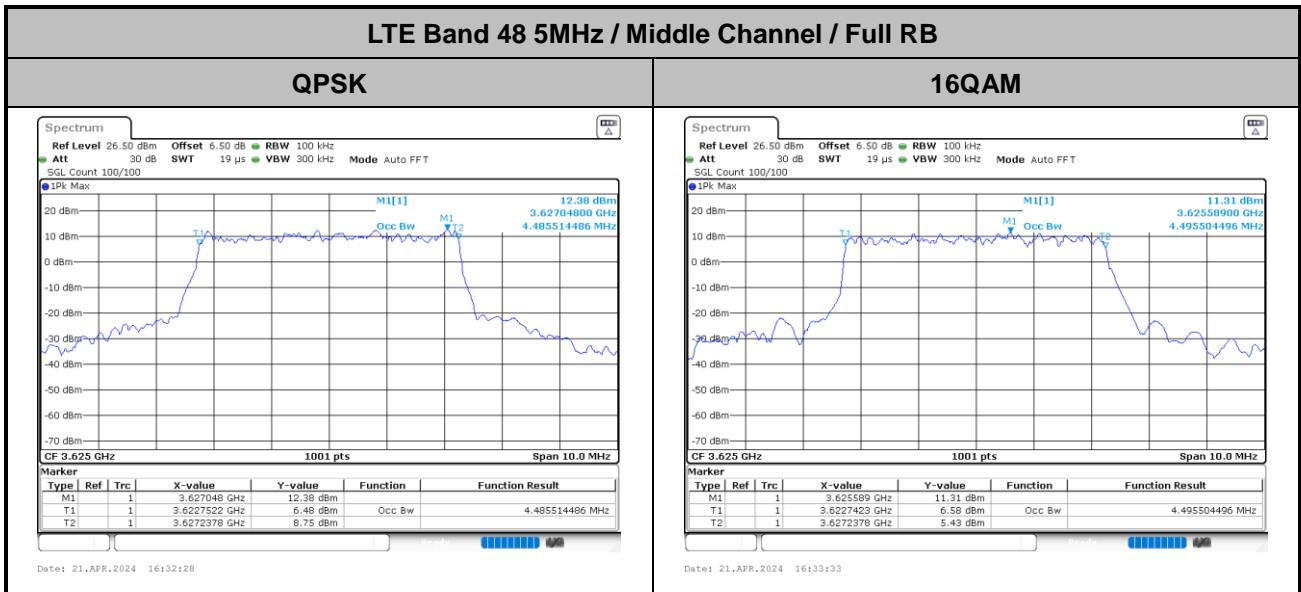

LTE Band 48 10MHz / Middle channel / Full RB

QPSK

Date: 21.APR.2024 16:34:30

16QAM

Date: 21.APR.2024 16:34:17

LTE Band 48 15MHz / Middle channel / Full RB

QPSK

Date: 21.APR.2024 16:35:44

16QAM

Date: 21.APR.2024 16:36:06

LTE Band 48 20MHz / Middle channel / Full RB

QPSK

Date: 21.APR.2024 16:37:12

16QAM

Date: 21.APR.2024 16:37:14

Occupied Bandwidth

Mode	LTE Band 48 : 99%OBW(MHz)	
BW	5MHZ	
Mod.	QPAK	16QAM
Middle CH	4.49	4.50
BW	10MHZ	
Mod.	QPAK	16QAM
Middle CH	9.01	9.05
BW	15MHZ	
Mod.	QPAK	16QAM
Middle CH	13.40	13.43
BW	20MHZ	
Mod.	QPAK	16QAM
Middle CH	17.86	17.90