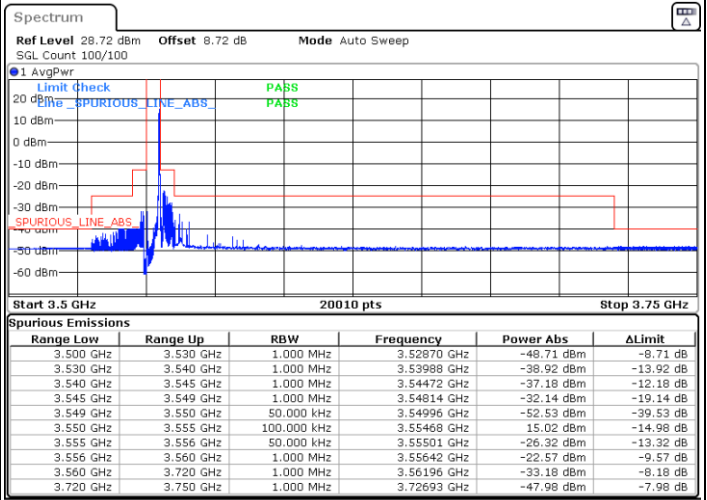

Date: 21.APR.2024 10:14:33

LTE Band 48 / 5MHz

QPSK

Highest Channel / 1RB0

Highest Channel / 1RBmax

Date: 21.APR.2024 10:21:59

Date: 21.APR.2024 10:29:31

Highest Channel / Full RB

N/A

Date: 21.APR.2024 10:37:03

LTE Band 48 / 5MHz

16QAM

Lowest Channel / 1RB0

Lowest Channel / 1RBmax

Date: 21.APR.2024 09:40:16

Date: 21.APR.2024 09:47:27

Lowest Channel / Full RB

N/A

Date: 21.APR.2024 09:54:43

LTE Band 48 / 5MHz

16QAM

Middle Channel / 1RB0

Middle Channel / 1RBmax

Date: 21.APR.2024 10:01:51