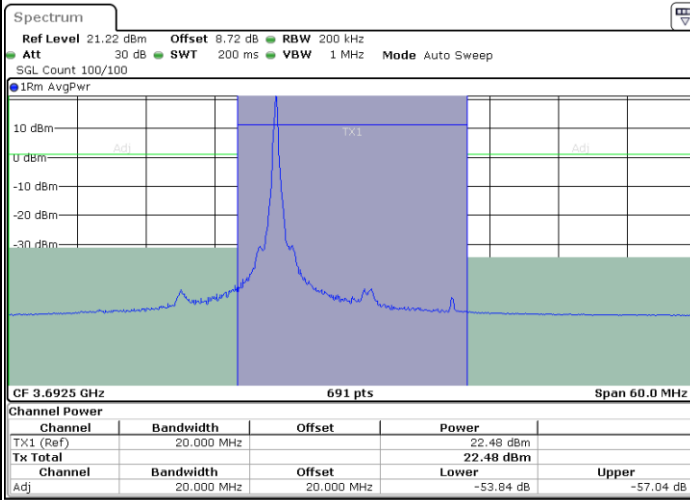

LTE Band 48 / 15MHz

64QAM

Highest Channel / 1RB0

Highest Channel / 1RBmax

Date: 4.APR.2024 19:35:00

Date: 4.APR.2024 19:38:00

Highest Channel / Full RB

Date: 4.APR.2024 19:41:03

LTE Band 48 / 15MHz

256QAM

Middle Channel / 1RB0

Middle Channel / 1RBmax

Middle Channel / Full RB

LTE Band 48 / 15MHz

256QAM

Highest Channel / 1RB0