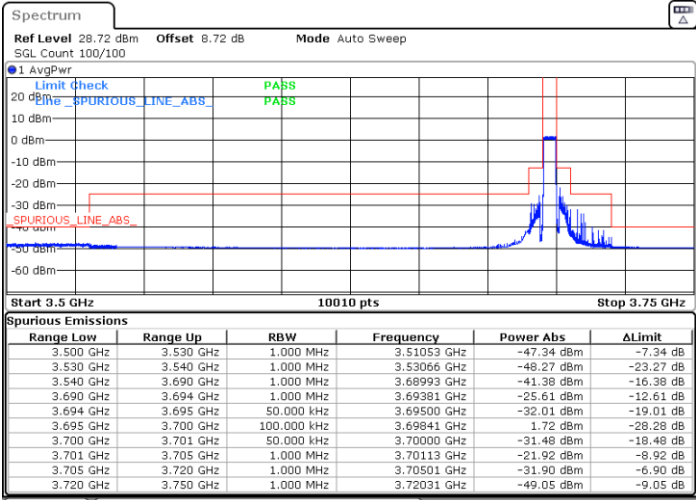

Date: 21.APR.2024 09:58:18

LTE Band 48 / 5MHz

256QAM

Middle Channel / 1RB0

Middle Channel / 1RBmax

Date: 21.APR.2024 10:05:24

Date: 21.APR.2024 10:12:41

Middle Channel / Full

N/A

Date: 21.APR.2024 10:20:07

LTE Band 48 / 5MHz

256QAM

Highest Channel / 1RB0

Highest Channel / 1RBmax

Date: 21.APR.2024 10:27:36

Date: 21.APR.2024 10:35:08

Highest Channel / Full RB

N/A

Date: 21.APR.2024 10:50:56