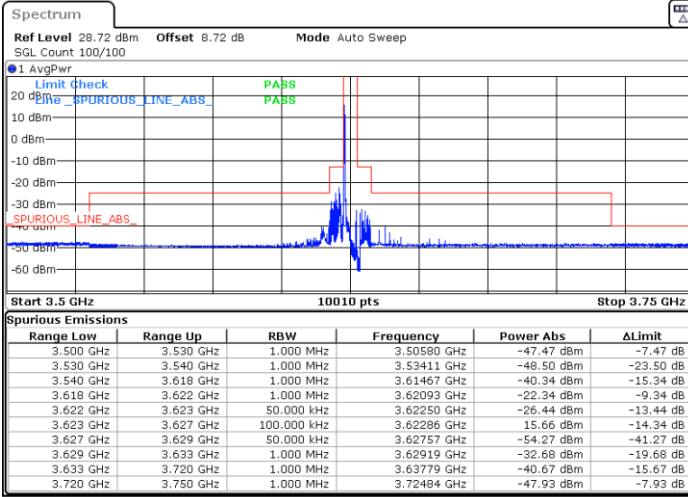

N/A

Date: 21.APR.2024 10:37:03

LTE Band 48 / 5MHz

16QAM

Lowest Channel / 1RB0

Lowest Channel / 1RBmax

Date: 21.APR.2024 09:40:16

Date: 21.APR.2024 09:47:27

Lowest Channel / Full RB

N/A

Date: 21.APR.2024 09:54:43

LTE Band 48 / 5MHz

16QAM

Middle Channel / 1RB0

Middle Channel / 1RBmax

Date: 21.APR.2024 10:01:51

Date: 21.APR.2024 15:59:11

Middle Channel / Full

N/A

Date: 21.APR.2024 10:16:25

LTE Band 48 / 5MHz

16QAM

Highest Channel / 1RB0

Highest Channel / 1RBmax

Date: 21.APR.2024 10:23:52

Date: 21.APR.2024 10:31:23

Highest Channel / Full RB

N/A

Date: 21.APR.2024 10:38:55

LTE Band 48 / 5MHz

64QAM

Lowest Channel / 1RB0