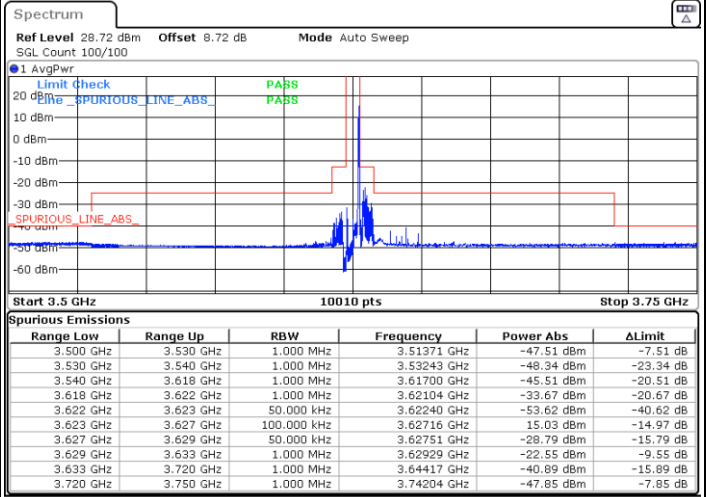

LTE Band 48 / 5MHz

256QAM

Lowest Channel / 1RB0

Lowest Channel / 1RBmax

Date: 21.APR.2024 09:43:50

Date: 21.APR.2024 09:51:02

Lowest Channel / Full RB

N/A

Date: 21.APR.2024 09:58:18

LTE Band 48 / 5MHz

256QAM

Middle Channel / 1RB0

Middle Channel / 1RBmax

Date: 21.APR.2024 10:05:24

Date: 21.APR.2024 10:12:41

Middle Channel / Full

N/A

Date: 21.APR.2024 10:20:07

LTE Band 48 / 5MHz

256QAM

Highest Channel / 1RB0

Highest Channel / 1RBmax

Date: 21.APR.2024 10:27:36

Date: 21.APR.2024 10:35:08