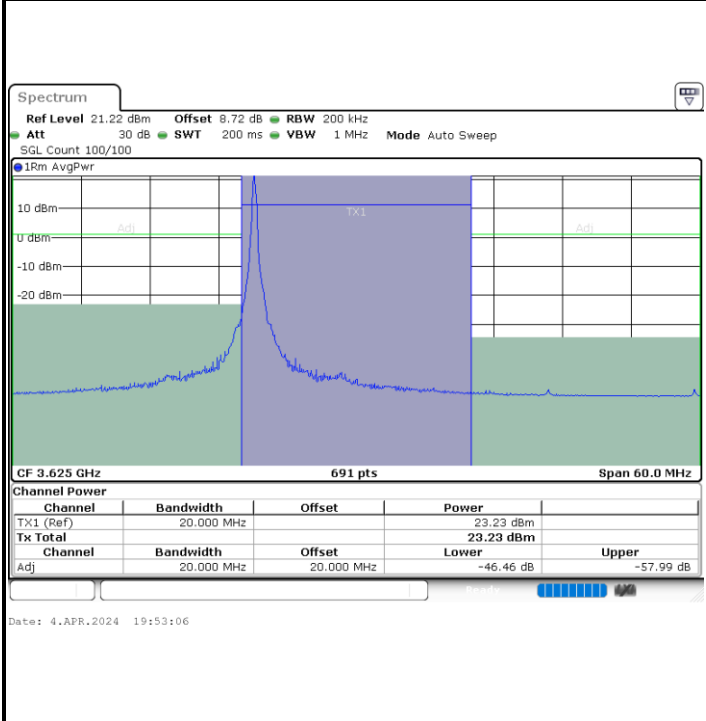

QPSK

Highest Channel / 1RB0

Highest Channel / 1RBmax

Highest Channel / Full RB

LTE Band 48 / 20MHz

16QAM

Lowest Channel / 1RB0

Lowest Channel / 1RBmax

Date: 4.APR.2024 19:44:01

Date: 4.APR.2024 19:47:04

Lowest Channel / Full RB

Date: 4.APR.2024 19:50:07

LTE Band 48 / 20MHz

16QAM

Middle Channel / 1RB0

Middle Channel / 1RBmax

Middle Channel / Full RB

LTE Band 48 / 20MHz

16QAM

Highest Channel / 1RB0

Highest Channel / 1RBmax

Date: 4.APR.2024 20:01:59

Date: 4.APR.2024 20:05:02

Highest Channel / Full RB