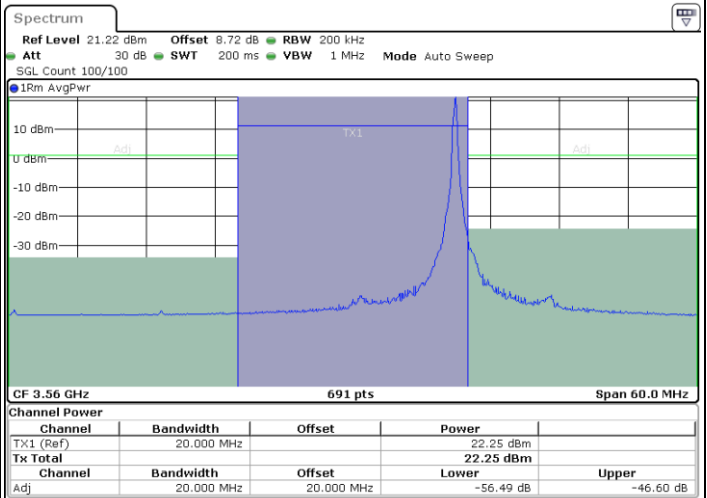

Date: 4.APR.2024 20:08:02

LTE Band 48 / 20MHz

64QAM

Lowest Channel / 1RB0

Lowest Channel / 1RBmax

Date: 4.APR.2024 19:44:46

Date: 4.APR.2024 19:47:49

Lowest Channel / Full RB

Date: 4.APR.2024 19:50:52

LTE Band 48 / 20MHz

64QAM

Middle Channel / 1RB0

Middle Channel / 1RBmax

Date: 4.APR.2024 19:53:51

Date: 4.APR.2024 19:56:48

Middle Channel / Full RB