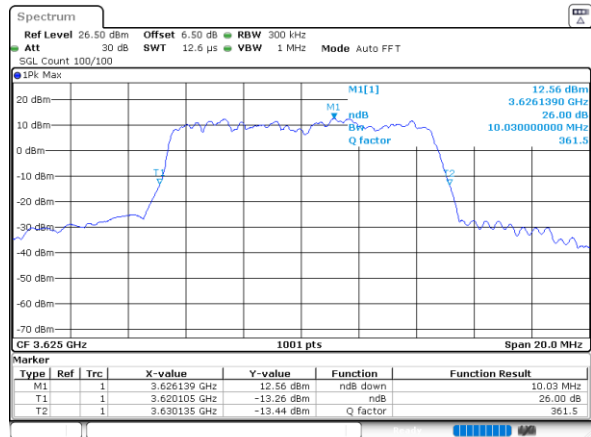

16QAM

Date: 21.APR.2024 16:34:17

LTE Band 48 15MHz / Middle channel / Full RB

QPSK