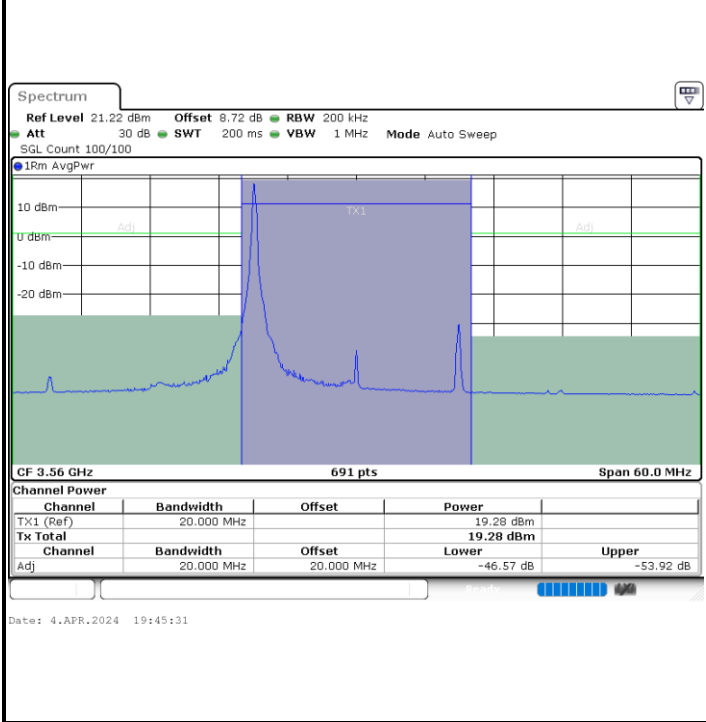

Date: 4.APR.2024 19:59:46

LTE Band 48 / 20MHz

64QAM

Highest Channel / 1RB0

Highest Channel / 1RBmax

Date: 4.APR.2024 20:02:44

Date: 4.APR.2024 20:05:47

Highest Channel / Full RB

Date: 4.APR.2024 20:08:47

LTE Band 48 / 20MHz

256QAM

Lowest Channel / 1RB0

Lowest Channel / 1RBmax

Lowest Channel / Full RB

LTE Band 48 / 20MHz

256QAM