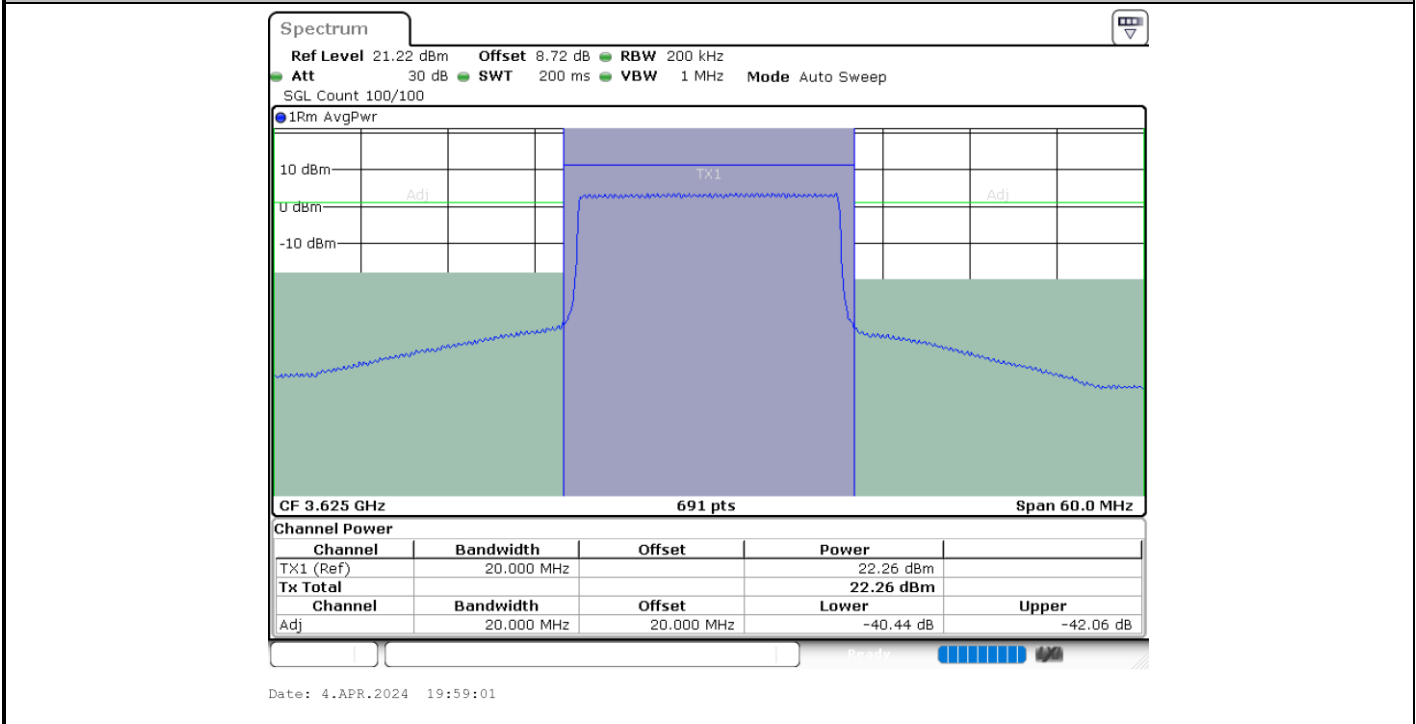

QPSK

Highest Channel / 1RB0

Highest Channel / 1RBmax

Highest Channel / Full RB

LTE Band 48 / 20MHz

16QAM

Lowest Channel / 1RB0

Lowest Channel / 1RBmax

Date: 4.APR.2024 19:44:01

Date: 4.APR.2024 19:47:04

Lowest Channel / Full RB

Date: 4.APR.2024 19:50:07

LTE Band 48 / 20MHz

16QAM

Middle Channel / 1RB0

Middle Channel / 1RBmax

Middle Channel / Full RB

LTE Band 48 / 20MHz

16QAM

Highest Channel / 1RB0

Highest Channel / 1RBmax

Date: 4.APR.2024 20:01:59

Date: 4.APR.2024 20:05:02

Highest Channel / Full RB