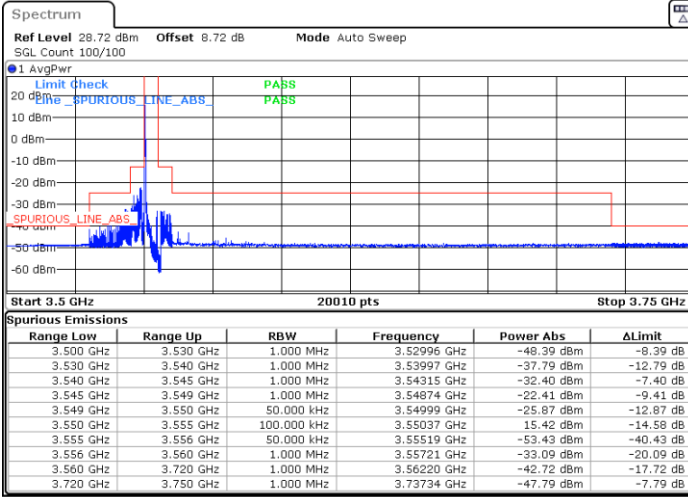

Date: 21.APR.2024 15:59:11

Middle Channel / Full

N/A

Date: 21.APR.2024 10:16:25

LTE Band 48 / 5MHz

16QAM

Highest Channel / 1RB0

Highest Channel / 1RBmax

Date: 21.APR.2024 10:23:52

Date: 21.APR.2024 10:31:23

Highest Channel / Full RB

N/A

Date: 21.APR.2024 10:38:55

LTE Band 48 / 5MHz

64QAM

Lowest Channel / 1RB0

Lowest Channel / 1RBmax

Date: 21.APR.2024 09:42:03

Date: 21.APR.2024 09:49:14

Lowest Channel / Full RB

N/A

Date: 21.APR.2024 09:56:30

LTE Band 48 / 5MHz

64QAM