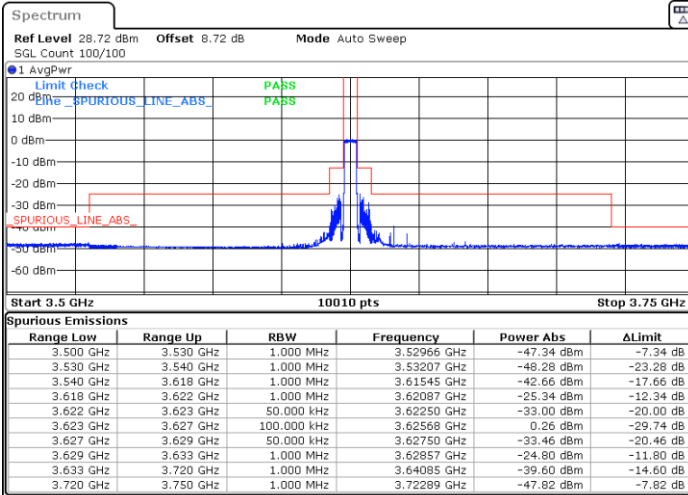

Date: 21.APR.2024 10:23:52

Date: 21.APR.2024 10:31:23

Highest Channel / Full RB

N/A

Date: 21.APR.2024 10:38:55

LTE Band 48 / 5MHz

64QAM

Lowest Channel / 1RB0

Lowest Channel / 1RBmax

Date: 21.APR.2024 09:42:03

Date: 21.APR.2024 09:49:14

Lowest Channel / Full RB

N/A

Date: 21.APR.2024 09:56:30

LTE Band 48 / 5MHz

64QAM

Middle Channel / 1RB0

Middle Channel / 1RBmax

Date: 21.APR.2024 10:03:38

Date: 21.APR.2024 10:10:50

Middle Channel / Full

N/A

Date: 21.APR.2024 10:18:16

LTE Band 48 / 5MHz

64QAM

Highest Channel / 1RB0

Highest Channel / 1RBmax

Date: 21.APR.2024 10:25:44

Date: 21.APR.2024 10:33:16

Highest Channel / Full RB

N/A

Date: 21.APR.2024 16:00:45