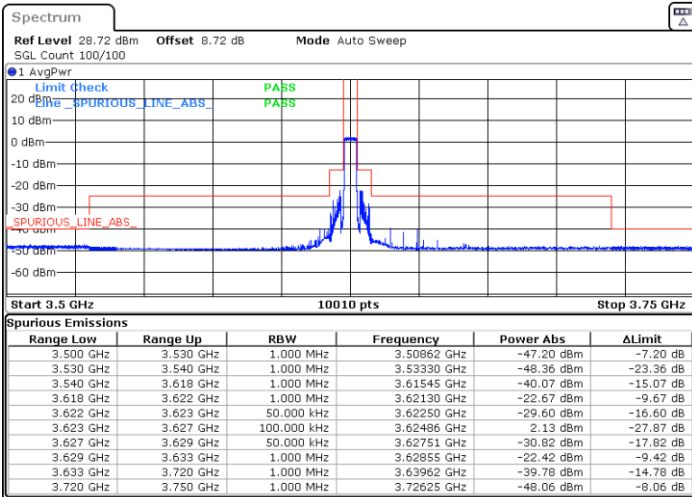

LTE Band 48 / 5MHz

QPSK

Middle Channel / 1RB0

Middle Channel / 1RBmax

Date: 21.APR.2024 10:00:05

Date: 21.APR.2024 10:07:11

Middle Channel / Full

N/A

Date: 21.APR.2024 10:14:33

LTE Band 48 / 5MHz

QPSK

Highest Channel / 1RB0

Highest Channel / 1RBmax

Date: 21.APR.2024 10:21:59

Date: 21.APR.2024 10:29:31

Highest Channel / Full RB