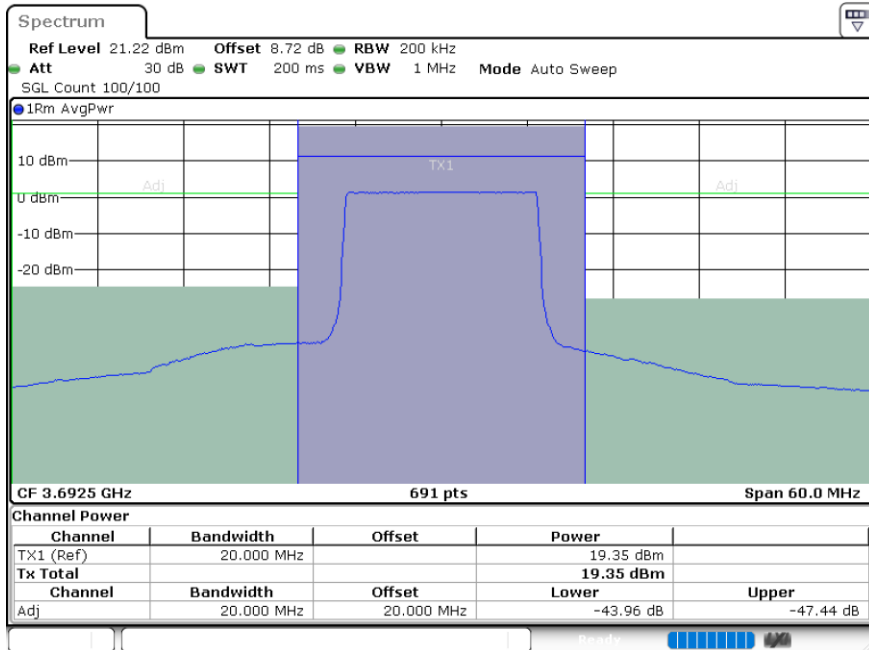

Highest Channel / 1RBmax

Date: 4.APR.2024 19:35:45

Date: 4.APR.2024 19:38:45

Highest Channel / Full RB

Date: 4.APR.2024 19:41:48

LTE Band 48 / 20MHz

QPSK

Lowest Channel / 1RB0

Lowest Channel / 1RBmax

Lowest Channel / Full RB

LTE Band 48 / 20MHz

QPSK

Middle Channel / 1RB0

Middle Channel / 1RBmax

Middle Channel / Full RB

LTE Band 48 / 20MHz