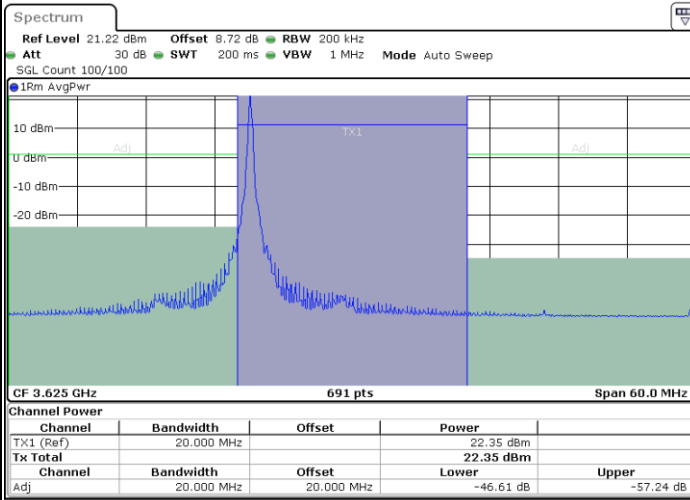

Date: 4.APR.2024 19:50:52

LTE Band 48 / 20MHz

64QAM

Middle Channel / 1RB0

Middle Channel / 1RBmax

Date: 4.APR.2024 19:53:51

Date: 4.APR.2024 19:56:48

Middle Channel / Full RB

Date: 4.APR.2024 19:59:46

LTE Band 48 / 20MHz

64QAM

Highest Channel / 1RB0

Highest Channel / 1RBmax

Date: 4.APR.2024 20:02:44

Date: 4.APR.2024 20:05:47

Highest Channel / Full RB