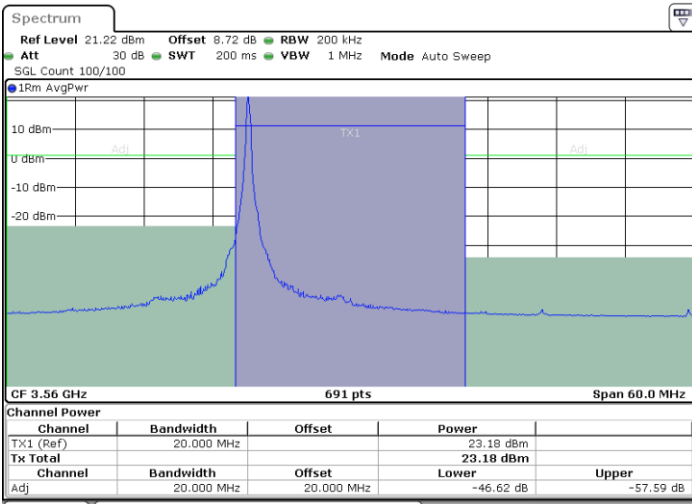

Lowest Channel / 1RBmax

Lowest Channel / Full RB

LTE Band 48 / 20MHz

QPSK

Middle Channel / 1RB0

Middle Channel / 1RBmax

Middle Channel / Full RB

LTE Band 48 / 20MHz

QPSK

Highest Channel / 1RB0

Highest Channel / 1RBmax

Highest Channel / Full RB

LTE Band 48 / 20MHz

16QAM

Lowest Channel / 1RB0

Lowest Channel / 1RBmax

Date: 4.APR.2024 19:44:01

Date: 4.APR.2024 19:47:04

Lowest Channel / Full RB

Date: 4.APR.2024 19:50:07

LTE Band 48 / 20MHz

16QAM

Middle Channel / 1RB0

Middle Channel / 1RBmax