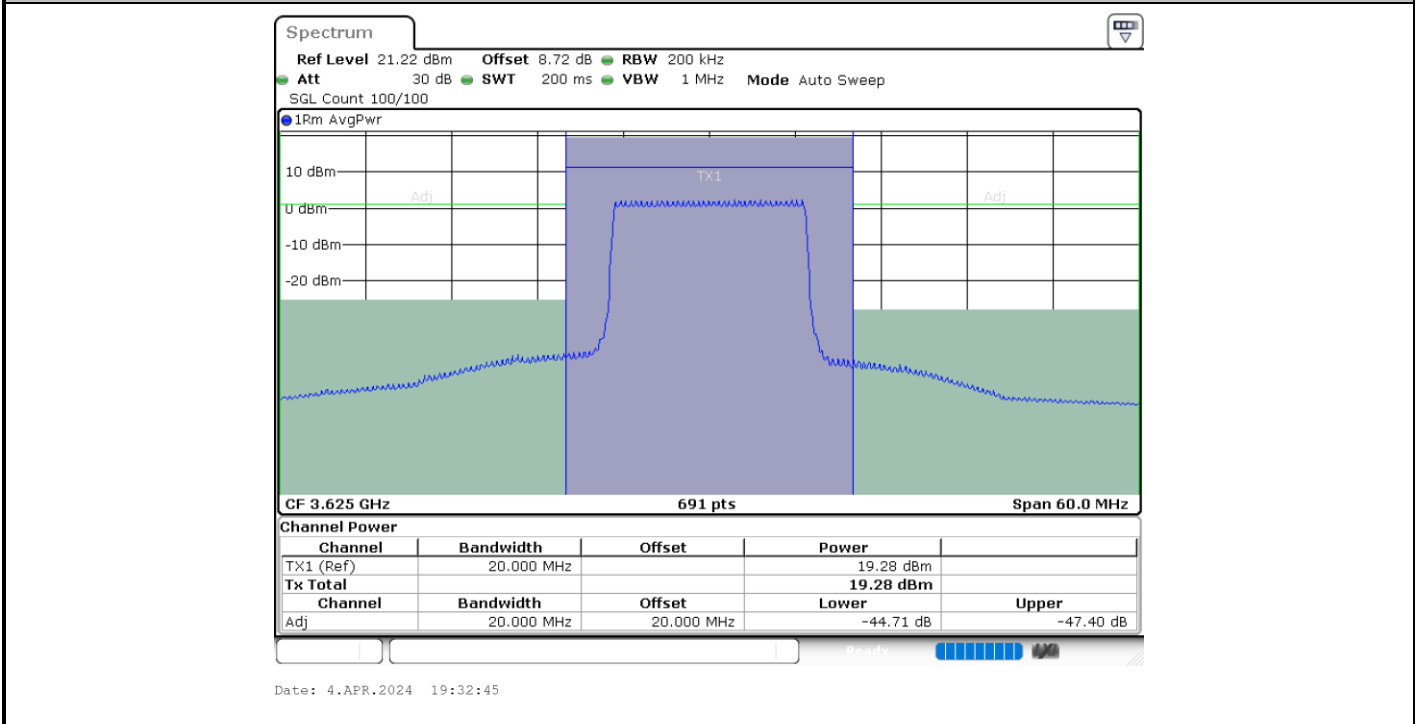

LTE Band 48 / 15MHz

256QAM

Middle Channel / 1RB0

Middle Channel / 1RBmax

Middle Channel / Full RB

LTE Band 48 / 15MHz

256QAM

Highest Channel / 1RB0

Highest Channel / 1RBmax

Date: 4.APR.2024 19:35:45

Date: 4.APR.2024 19:38:45

Highest Channel / Full RB

Date: 4.APR.2024 19:41:48

LTE Band 48 / 20MHz

QPSK

Lowest Channel / 1RB0