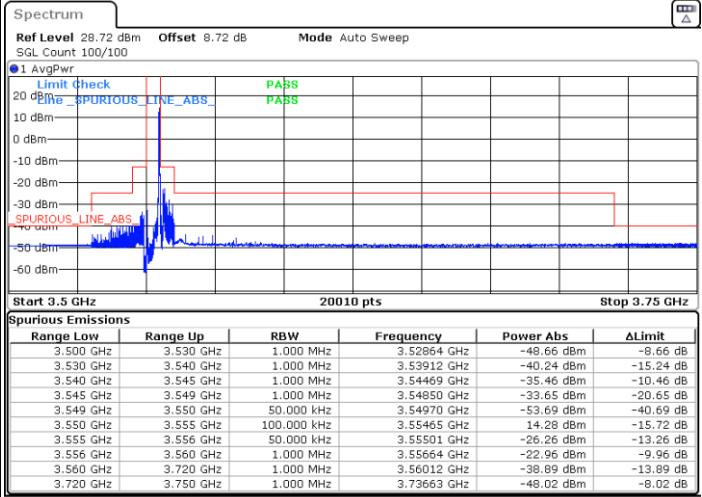

Date: 21.APR.2024 15:59:11

Middle Channel / Full

N/A

Date: 21.APR.2024 10:16:25

LTE Band 48 / 5MHz

16QAM

Highest Channel / 1RB0

Highest Channel / 1RBmax

Date: 21.APR.2024 10:23:52

Date: 21.APR.2024 10:31:23

Highest Channel / Full RB

N/A

Date: 21.APR.2024 10:38:55

LTE Band 48 / 5MHz

64QAM

Lowest Channel / 1RB0

Lowest Channel / 1RBmax

Date: 21.APR.2024 09:42:03

Date: 21.APR.2024 09:49:14

Lowest Channel / Full RB

N/A

Date: 21.APR.2024 09:56:30

LTE Band 48 / 5MHz

64QAM

Middle Channel / 1RB0

Middle Channel / 1RBmax

Date: 21.APR.2024 10:03:38

Date: 21.APR.2024 10:10:50

Middle Channel / Full

N/A

Date: 21.APR.2024 10:18:16

LTE Band 48 / 5MHz