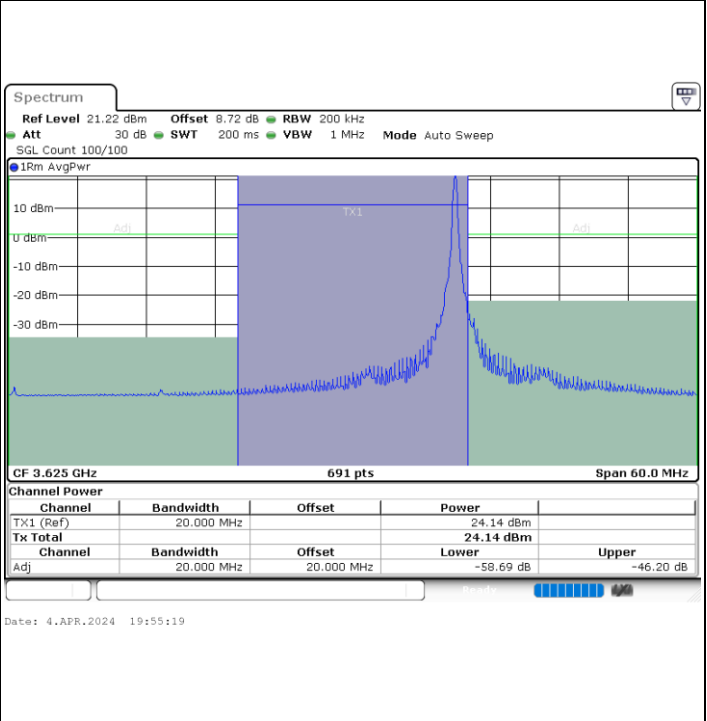

Lowest Channel / 1RBmax

Lowest Channel / Full RB

LTE Band 48 / 20MHz

QPSK

Middle Channel / 1RB0

Middle Channel / 1RBmax

Middle Channel / Full RB

LTE Band 48 / 20MHz

QPSK

Highest Channel / 1RB0

Highest Channel / 1RBmax

Highest Channel / Full RB

LTE Band 48 / 20MHz

16QAM

Lowest Channel / 1RB0

Lowest Channel / 1RBmax