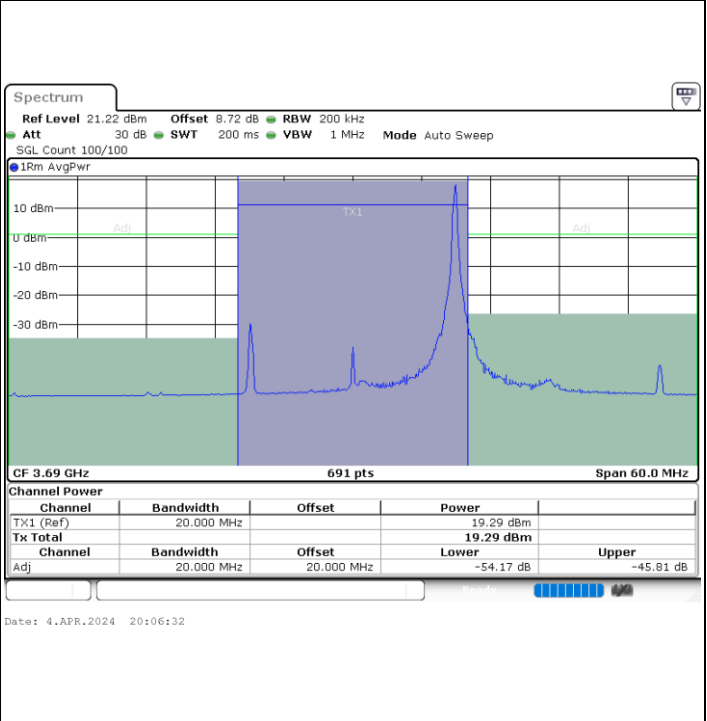

Middle Channel / 1RB0

Middle Channel / 1RBmax

Date: 4.APR.2024 19:54:35

Date: 4.APR.2024 19:57:32

Middle Channel / Full RB

Date: 4.APR.2024 20:00:30

LTE Band 48 / 20MHz

256QAM

Highest Channel / 1RB0

Highest Channel / 1RBmax

Highest Channel / Full RB

26dB Bandwidth

Mode	LTE Band 48 : 26dB BW(MHz)	
BW	5MHz	
Mod.	QPSK	16QAM
Middle CH	4.72	5.04
BW	10MHz	
Mod.	QPSK	16QAM
Middle CH	9.99	10.03
BW	15MHz	
Mod.	QPSK	16QAM
Middle CH	14.27	14.66
BW	20MHz	
Mod.	QPSK	16QAM
Middle CH	18.62	18.74