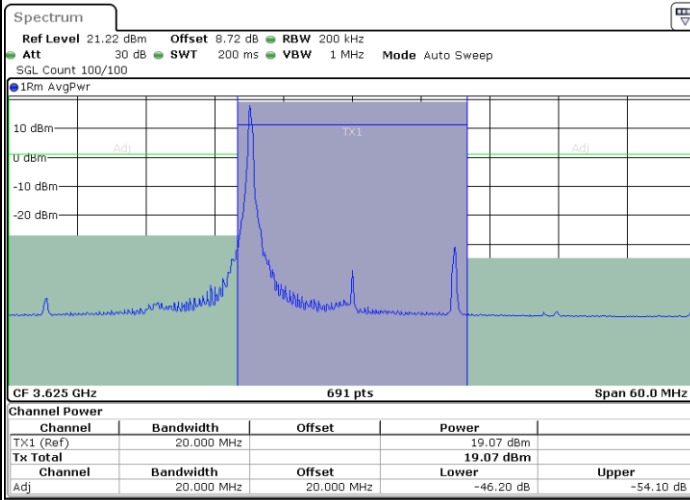

LTE Band 48 / 20MHz

256QAM

Middle Channel / 1RB0

Middle Channel / 1RBmax

Date: 4.APR.2024 19:54:35