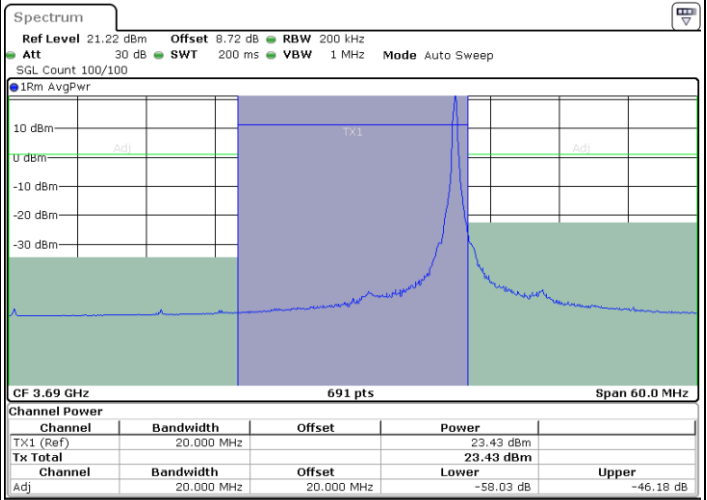

Middle Channel / Full RB

LTE Band 48 / 20MHz

16QAM

Highest Channel / 1RB0

Highest Channel / 1RBmax

Date: 4.APR.2024 20:01:59

Date: 4.APR.2024 20:05:02

Highest Channel / Full RB

Date: 4.APR.2024 20:08:02

LTE Band 48 / 20MHz

64QAM

Lowest Channel / 1RB0

Lowest Channel / 1RBmax

Date: 4.APR.2024 19:44:46

Date: 4.APR.2024 19:47:49

Lowest Channel / Full RB