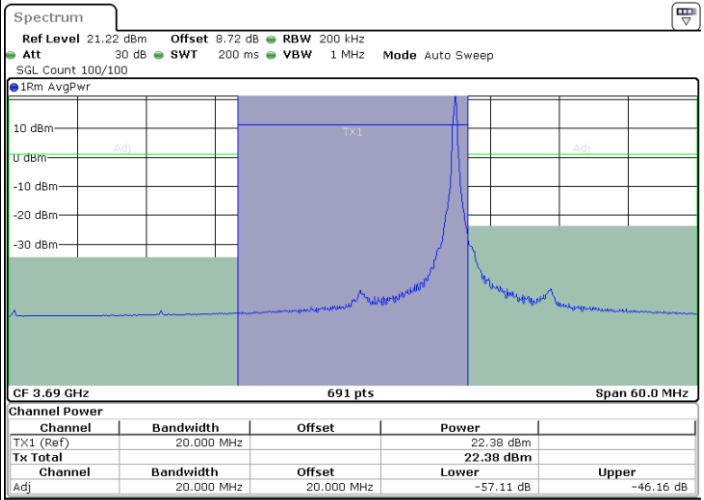

Date: 4.APR.2024 19:59:46

LTE Band 48 / 20MHz

64QAM

Highest Channel / 1RB0

Highest Channel / 1RBmax

Date: 4.APR.2024 20:02:44

Date: 4.APR.2024 20:05:47

Highest Channel / Full RB

Date: 4.APR.2024 20:08:47

LTE Band 48 / 20MHz

256QAM

Lowest Channel / 1RB0

Lowest Channel / 1RBmax

Lowest Channel / Full RB

LTE Band 48 / 20MHz

256QAM