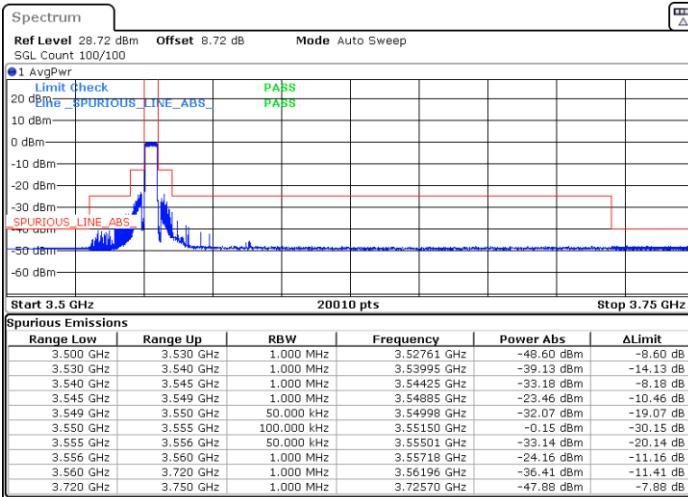

Date: 21.APR.2024 10:23:52

Date: 21.APR.2024 10:31:23

Highest Channel / Full RB

N/A

Date: 21.APR.2024 10:38:55

LTE Band 48 / 5MHz

64QAM

Lowest Channel / 1RB0

Lowest Channel / 1RBmax

Date: 21.APR.2024 09:42:03

Date: 21.APR.2024 09:49:14

Lowest Channel / Full RB

N/A

Date: 21.APR.2024 09:56:30

LTE Band 48 / 5MHz

64QAM

Middle Channel / 1RB0

Middle Channel / 1RBmax

Date: 21.APR.2024 10:03:38

Date: 21.APR.2024 10:10:50

Middle Channel / Full

N/A

Date: 21.APR.2024 10:18:16

LTE Band 48 / 5MHz