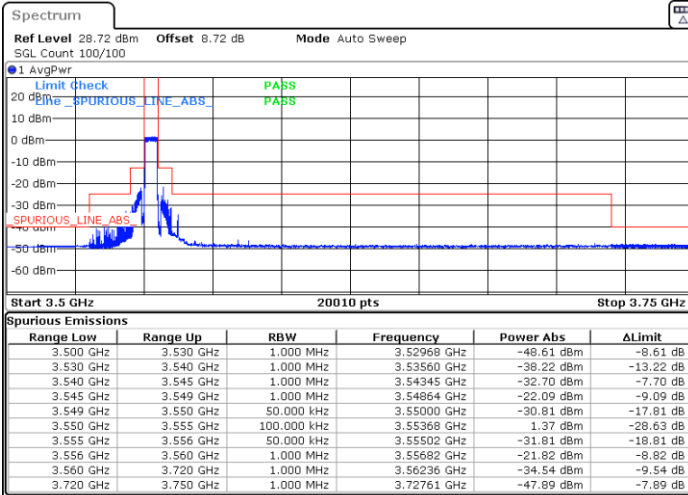

64QAM

Highest Channel / 1RB0

Highest Channel / 1RBmax

Date: 21.APR.2024 10:25:44

Date: 21.APR.2024 10:33:16

Highest Channel / Full RB

N/A

Date: 21.APR.2024 16:00:45

LTE Band 48 / 5MHz

256QAM

Lowest Channel / 1RB0

Lowest Channel / 1RBmax

Date: 21.APR.2024 09:43:50

Date: 21.APR.2024 09:51:02

Lowest Channel / Full RB

N/A

Date: 21.APR.2024 09:58:18

LTE Band 48 / 5MHz

256QAM

Middle Channel / 1RB0

Middle Channel / 1RBmax

Date: 21.APR.2024 10:05:24

Date: 21.APR.2024 10:12:41

Middle Channel / Full