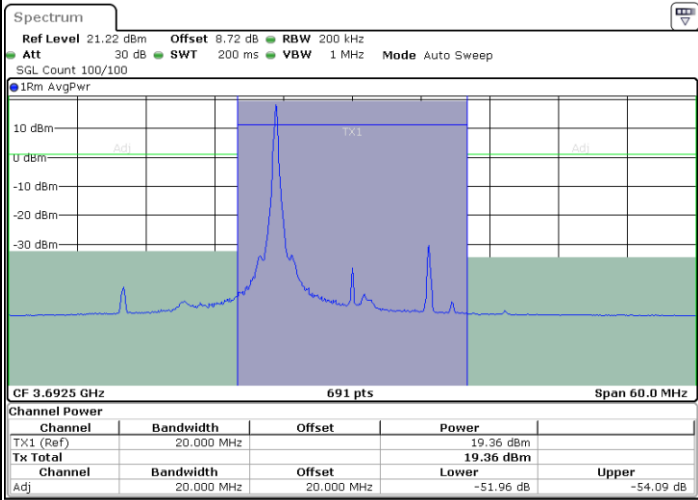

LTE Band 48 / 15MHz

256QAM

Middle Channel / 1RB0

Middle Channel / 1RBmax

Middle Channel / Full RB

LTE Band 48 / 15MHz

256QAM

Highest Channel / 1RB0

Highest Channel / 1RBmax

Date: 4.APR.2024 19:35:45

Date: 4.APR.2024 19:38:45

Highest Channel / Full RB

Date: 4.APR.2024 19:41:48

LTE Band 48 / 20MHz

QPSK

Lowest Channel / 1RB0