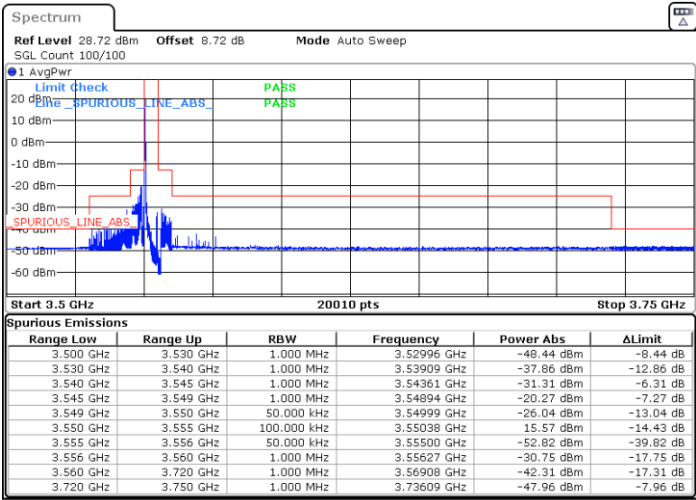

Date: 21.APR.2024 10:14:33

LTE Band 48 / 5MHz

QPSK

Highest Channel / 1RB0

Highest Channel / 1RBmax

Date: 21.APR.2024 10:21:59

Date: 21.APR.2024 10:29:31

Highest Channel / Full RB

N/A

Date: 21.APR.2024 10:37:03

LTE Band 48 / 5MHz

16QAM

Lowest Channel / 1RB0

Lowest Channel / 1RBmax

Date: 21.APR.2024 09:40:16

Date: 21.APR.2024 09:47:27

Lowest Channel / Full RB

N/A

Date: 21.APR.2024 09:54:43

LTE Band 48 / 5MHz

16QAM

Middle Channel / 1RB0

Middle Channel / 1RBmax

Date: 21.APR.2024 10:01:51

Date: 21.APR.2024 15:59:11

Middle Channel / Full

N/A

Date: 21.APR.2024 10:16:25

LTE Band 48 / 5MHz

16QAM

Highest Channel / 1RB0

Highest Channel / 1RBmax