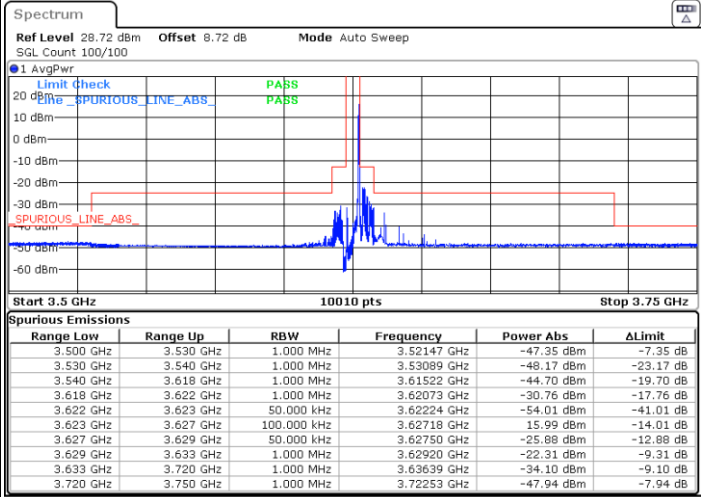

N/A

Date: 21.APR.2024 10:37:03

LTE Band 48 / 5MHz

16QAM

Lowest Channel / 1RB0

Lowest Channel / 1RBmax

Date: 21.APR.2024 09:40:16

Date: 21.APR.2024 09:47:27

Lowest Channel / Full RB

N/A

Date: 21.APR.2024 09:54:43

LTE Band 48 / 5MHz

16QAM

Middle Channel / 1RB0

Middle Channel / 1RBmax

Date: 21.APR.2024 10:01:51

Date: 21.APR.2024 15:59:11

Middle Channel / Full

N/A

Date: 21.APR.2024 10:16:25

LTE Band 48 / 5MHz

16QAM

Highest Channel / 1RB0

Highest Channel / 1RBmax

Date: 21.APR.2024 10:23:52

Date: 21.APR.2024 10:31:23

Highest Channel / Full RB

N/A

Date: 21.APR.2024 10:38:55

LTE Band 48 / 5MHz

64QAM

Lowest Channel / 1RB0