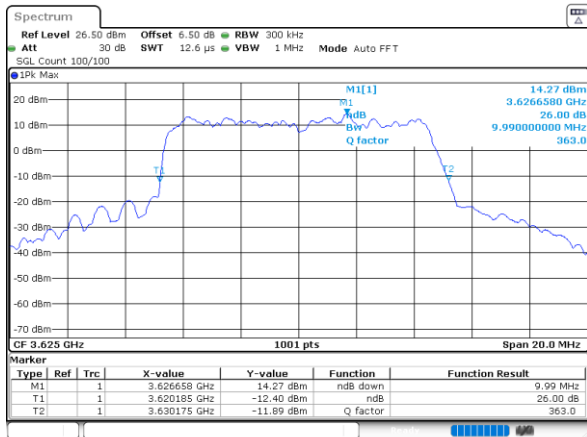

LTE Band 48 10MHz / Middle channel / Full RB

QPSK

Date: 21.APR.2024 16:34:30