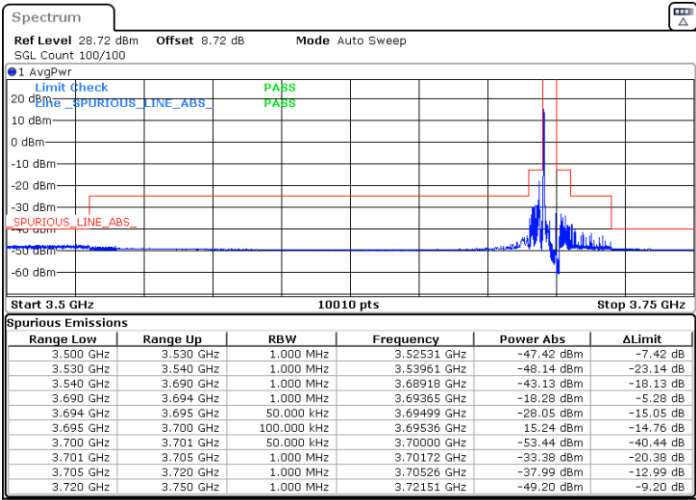

Date: 21.APR.2024 09:58:18

LTE Band 48 / 5MHz

256QAM

Middle Channel / 1RB0

Middle Channel / 1RBmax

Date: 21.APR.2024 10:05:24

Date: 21.APR.2024 10:12:41

Middle Channel / Full

N/A

Date: 21.APR.2024 10:20:07

LTE Band 48 / 5MHz

256QAM

Highest Channel / 1RB0

Highest Channel / 1RBmax

Date: 21.APR.2024 10:27:36

Date: 21.APR.2024 10:35:08

Highest Channel / Full RB

N/A

Date: 21.APR.2024 10:50:56