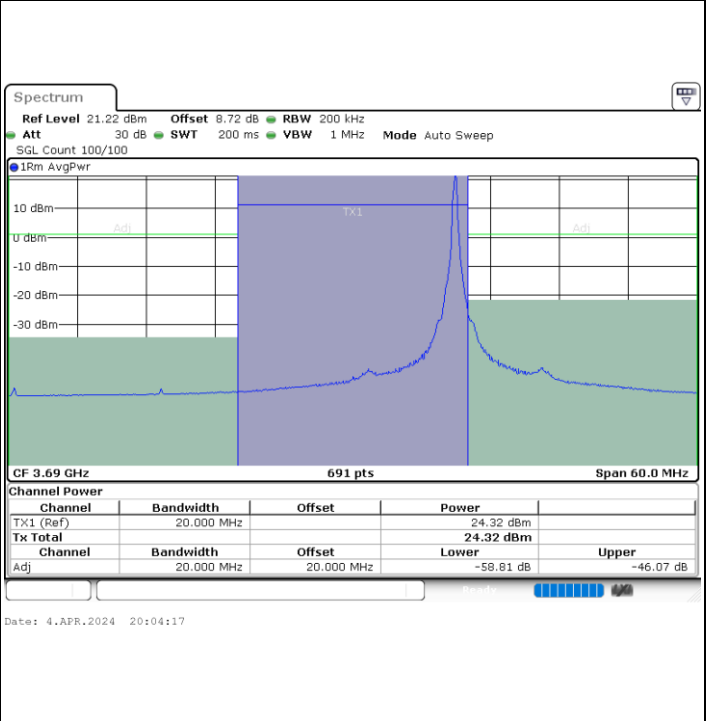

Highest Channel / 1RBmax

Date: 4.APR.2024 19:35:45

Date: 4.APR.2024 19:38:45

Highest Channel / Full RB

Date: 4.APR.2024 19:41:48

LTE Band 48 / 20MHz

QPSK

Lowest Channel / 1RB0

Lowest Channel / 1RBmax

Lowest Channel / Full RB

LTE Band 48 / 20MHz

QPSK

Middle Channel / 1RB0

Middle Channel / 1RBmax

Middle Channel / Full RB

LTE Band 48 / 20MHz

QPSK

Highest Channel / 1RB0

Highest Channel / 1RBmax

Highest Channel / Full RB

LTE Band 48 / 20MHz

16QAM

Lowest Channel / 1RB0

Lowest Channel / 1RBmax