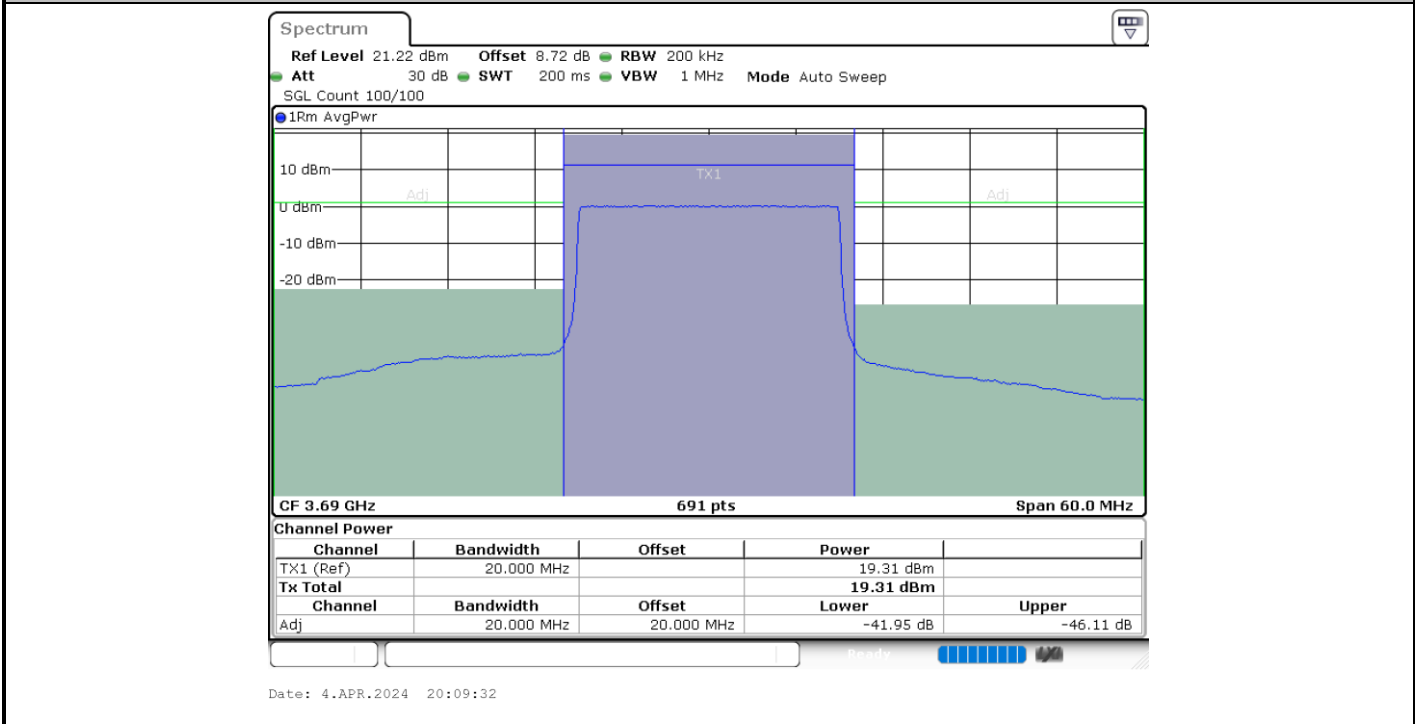

Middle Channel / 1RB0

Middle Channel / 1RBmax

Date: 4.APR.2024 19:54:35

Date: 4.APR.2024 19:57:32

Middle Channel / Full RB

Date: 4.APR.2024 20:00:30

LTE Band 48 / 20MHz

256QAM

Highest Channel / 1RB0

Highest Channel / 1RBmax

Highest Channel / Full RB

26dB Bandwidth

Mode	LTE Band 48 : 26dB BW(MHz)	
BW	5MHz	
Mod.	QPSK	16QAM
Middle CH	4.72	5.04
BW	10MHz	
Mod.	QPSK	16QAM
Middle CH	9.99	10.03
BW	15MHz	
Mod.	QPSK	16QAM
Middle CH	14.27	14.66
BW	20MHz	
Mod.	QPSK	16QAM
Middle CH	18.62	18.74