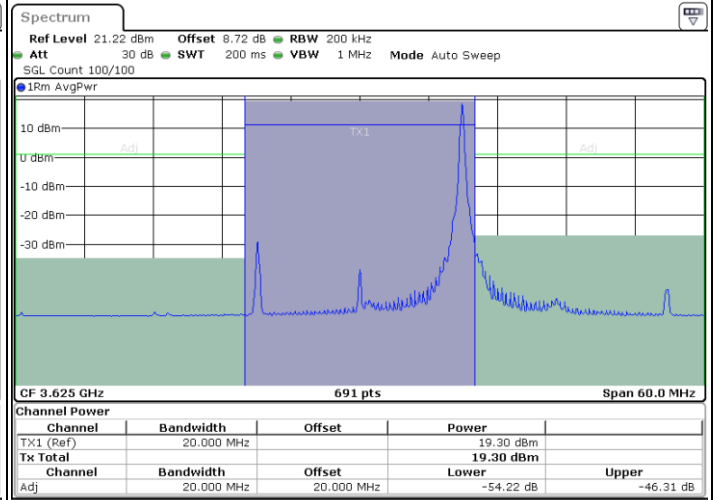

Date: 4.APR.2024 19:57:32