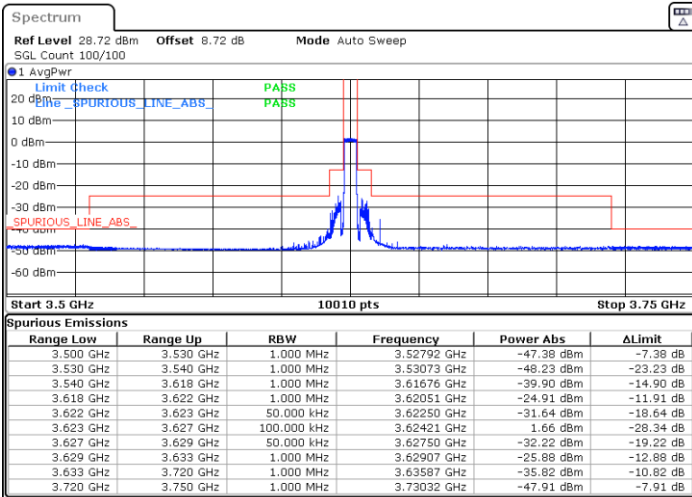

LTE Band 48 / 5MHz

256QAM

Lowest Channel / 1RB0

Lowest Channel / 1RBmax

Date: 21.APR.2024 09:43:50

Date: 21.APR.2024 09:51:02

Lowest Channel / Full RB

N/A

Date: 21.APR.2024 09:58:18

LTE Band 48 / 5MHz

256QAM

Middle Channel / 1RB0

Middle Channel / 1RBmax

Date: 21.APR.2024 10:05:24

Date: 21.APR.2024 10:12:41

Middle Channel / Full

N/A

Date: 21.APR.2024 10:20:07

LTE Band 48 / 5MHz

256QAM

Highest Channel / 1RB0

Highest Channel / 1RBmax

Date: 21.APR.2024 10:27:36

Date: 21.APR.2024 10:35:08