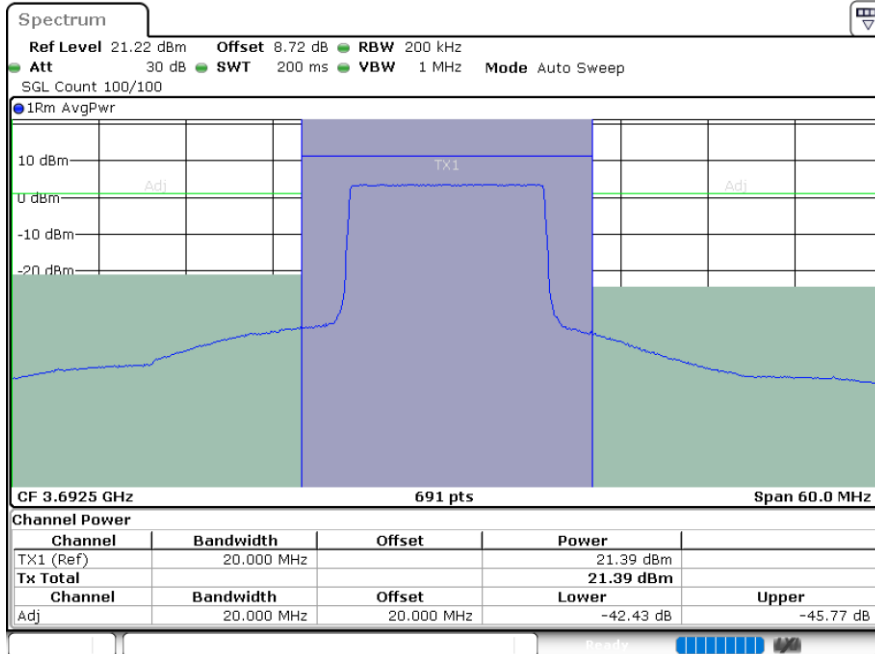

LTE Band 48 / 15MHz

64QAM

Highest Channel / 1RB0

Highest Channel / 1RBmax

Date: 4.APR.2024 19:35:00

Date: 4.APR.2024 19:38:00

Highest Channel / Full RB

Date: 4.APR.2024 19:41:03