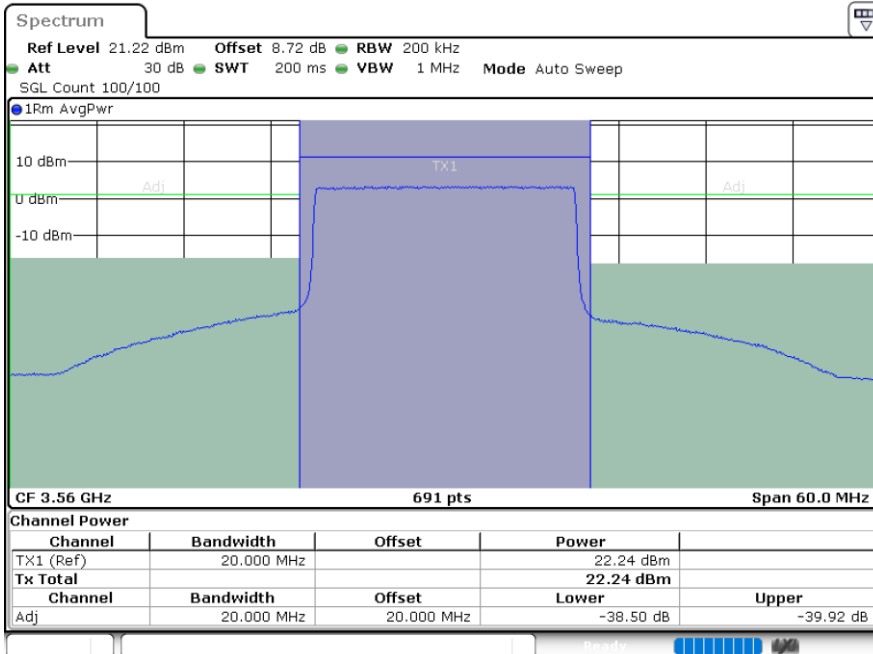

Lowest Channel / Full RB

Date: 4.APR.2024 19:50:07