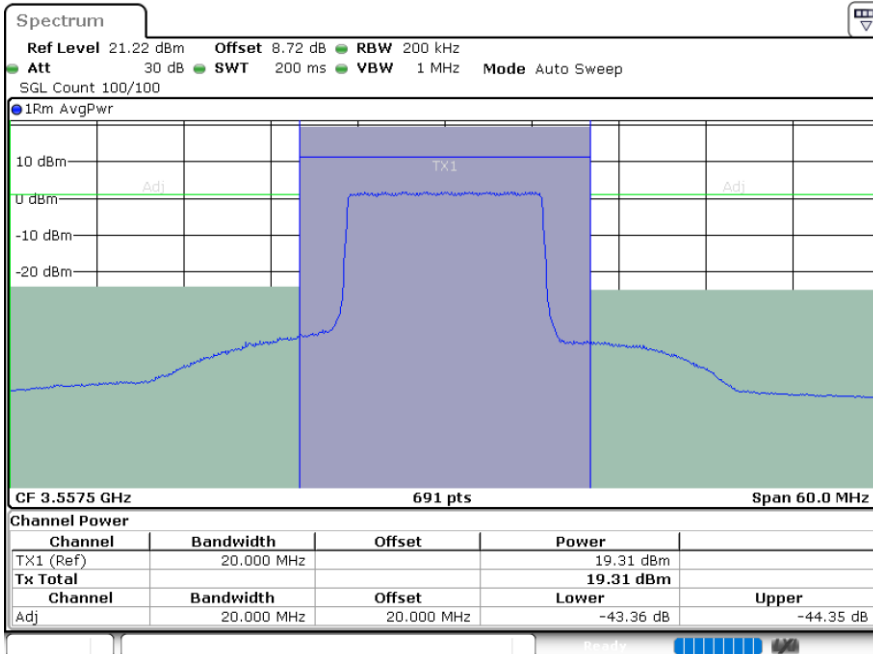

LTE Band 48 / 15MHz

256QAM

Lowest Channel / 1RB0

Lowest Channel / 1RBmax

Date: 4.APR.2024 19:17:49

Date: 4.APR.2024 19:20:52

Lowest Channel / Full RB

Date: 4.APR.2024 19:23:53

LTE Band 48 / 15MHz

256QAM

Middle Channel / 1RB0

Middle Channel / 1RBmax

Middle Channel / Full RB

LTE Band 48 / 15MHz

256QAM

Highest Channel / 1RB0