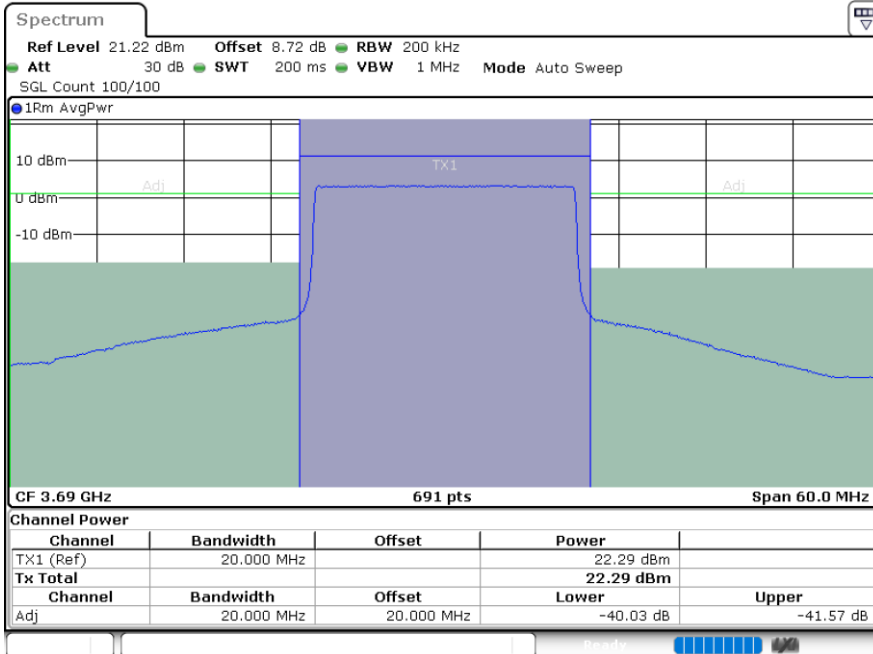

Middle Channel / Full RB

LTE Band 48 / 20MHz

16QAM

Highest Channel / 1RB0

Highest Channel / 1RBmax

Date: 4.APR.2024 20:01:59

Date: 4.APR.2024 20:05:02

Highest Channel / Full RB