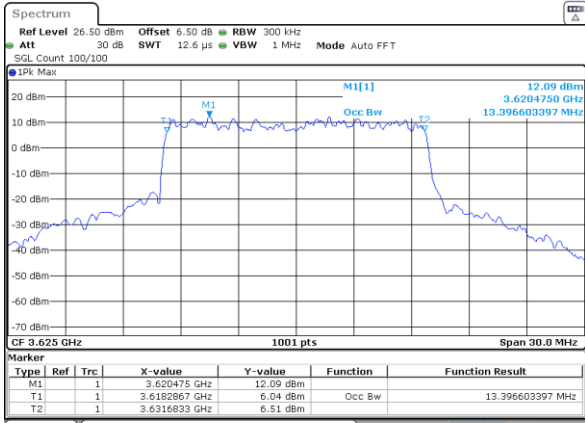

Mode	LTE Band 48 : 99%OBW(MHz)	
BW	5MHZ	
Mod.	QPAK	16QAM
Middle CH	4.49	4.50
BW	10MHZ	
Mod.	QPAK	16QAM
Middle CH	9.01	9.05
BW	15MHZ	
Mod.	QPAK	16QAM
Middle CH	13.40	13.43
BW	20MHZ	
Mod.	QPAK	16QAM
Middle CH	17.86	17.90

LTE Band 48 10MHz / Middle Channel / Full RB

QPSK

Date: 21.APR.2024 16:35:10

16QAM

Date: 21.APR.2024 16:33:55

LTE Band 48 15MHz / Middle Channel / Full RB

QPSK

Date: 21.APR.2024 16:35:22

16QAM

Date: 21.APR.2024 16:36:28

LTE Band 48 20MHz / Middle Channel / Full RB

QPSK

Date: 21.APR.2024 16:36:50

16QAM

Date: 21.APR.2024 16:37:55

Conducted Band Edge