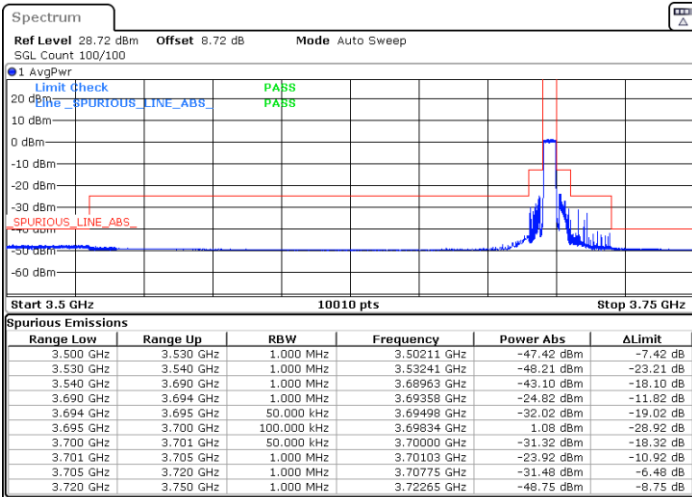

Lowest Channel / Full RB

N/A

Date: 21.APR.2024 09:54:43

LTE Band 48 / 5MHz

16QAM

Middle Channel / 1RB0

Middle Channel / 1RBmax

Date: 21.APR.2024 10:01:51

Date: 21.APR.2024 15:59:11

Middle Channel / Full

N/A

Date: 21.APR.2024 10:16:25

LTE Band 48 / 5MHz

16QAM

Highest Channel / 1RB0

Highest Channel / 1RBmax

Date: 21.APR.2024 10:23:52

Date: 21.APR.2024 10:31:23

Highest Channel / Full RB

N/A

Date: 21.APR.2024 10:38:55

LTE Band 48 / 5MHz

64QAM

Lowest Channel / 1RB0

Lowest Channel / 1RBmax

Date: 21.APR.2024 09:42:03

Date: 21.APR.2024 09:49:14

Lowest Channel / Full RB

N/A

Date: 21.APR.2024 09:56:30

LTE Band 48 / 5MHz

64QAM