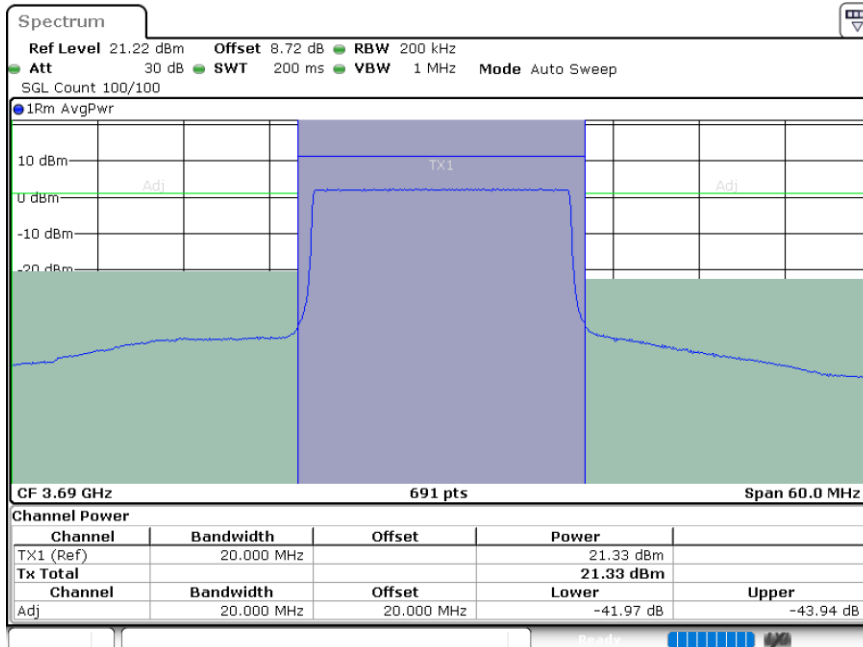

Date: 4.APR.2024 19:59:46

LTE Band 48 / 20MHz

64QAM

Highest Channel / 1RB0

Highest Channel / 1RBmax

Date: 4.APR.2024 20:02:44

Date: 4.APR.2024 20:05:47

Highest Channel / Full RB