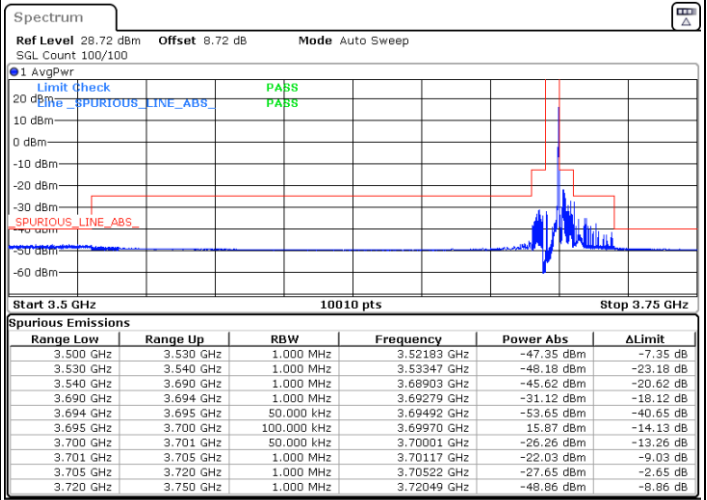

Lowest Channel / Full RB

N/A

Date: 21.APR.2024 09:54:43

LTE Band 48 / 5MHz

16QAM

Middle Channel / 1RB0

Middle Channel / 1RBmax

Date: 21.APR.2024 10:01:51

Date: 21.APR.2024 15:59:11

Middle Channel / Full

N/A

Date: 21.APR.2024 10:16:25

LTE Band 48 / 5MHz

16QAM

Highest Channel / 1RB0

Highest Channel / 1RBmax

Date: 21.APR.2024 10:23:52

Date: 21.APR.2024 10:31:23

Highest Channel / Full RB

N/A

Date: 21.APR.2024 10:38:55

LTE Band 48 / 5MHz

64QAM

Lowest Channel / 1RB0