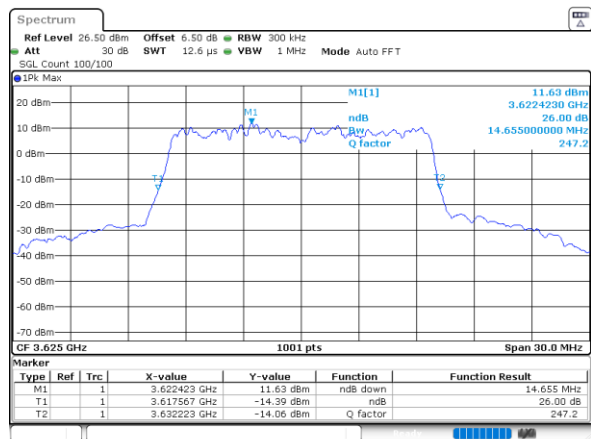

Highest Channel / 1RB0

Highest Channel / 1RBmax

Highest Channel / Full RB

26dB Bandwidth

Mode	LTE Band 48 : 26dB BW(MHz)	
BW	5MHz	
Mod.	QPSK	16QAM
Middle CH	4.72	5.04
BW	10MHz	
Mod.	QPSK	16QAM
Middle CH	9.99	10.03
BW	15MHz	
Mod.	QPSK	16QAM
Middle CH	14.27	14.66
BW	20MHz	
Mod.	QPSK	16QAM
Middle CH	18.62	18.74

LTE Band 48 10MHz / Middle channel / Full RB

QPSK

Date: 21.APR.2024 16:34:30

16QAM

Date: 21.APR.2024 16:34:17

LTE Band 48 15MHz / Middle channel / Full RB

QPSK

Date: 21.APR.2024 16:35:44

16QAM

Date: 21.APR.2024 16:36:06

LTE Band 48 20MHz / Middle channel / Full RB

QPSK

Date: 21.APR.2024 16:37:12

16QAM

Date: 21.APR.2024 16:37:14

Occupied Bandwidth