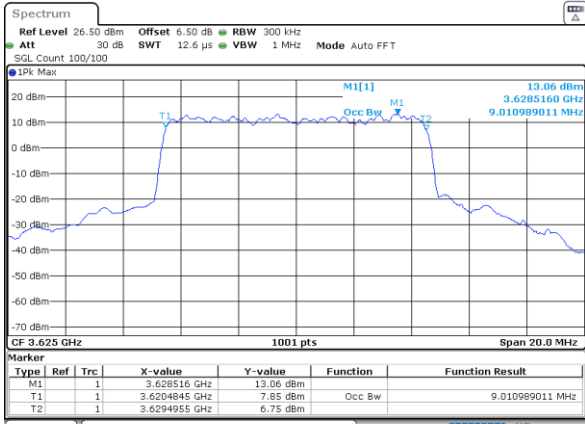

LTE Band 48 10MHz / Middle Channel / Full RB

QPSK

Date: 21.APR.2024 16:35:10