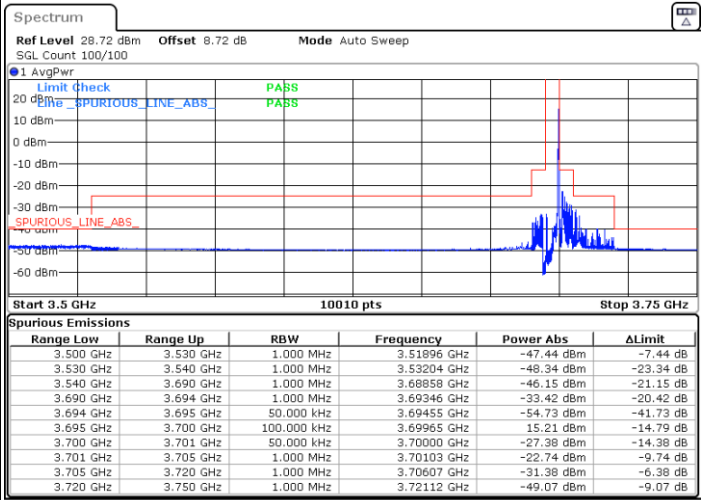

Date: 21.APR.2024 10:33:16