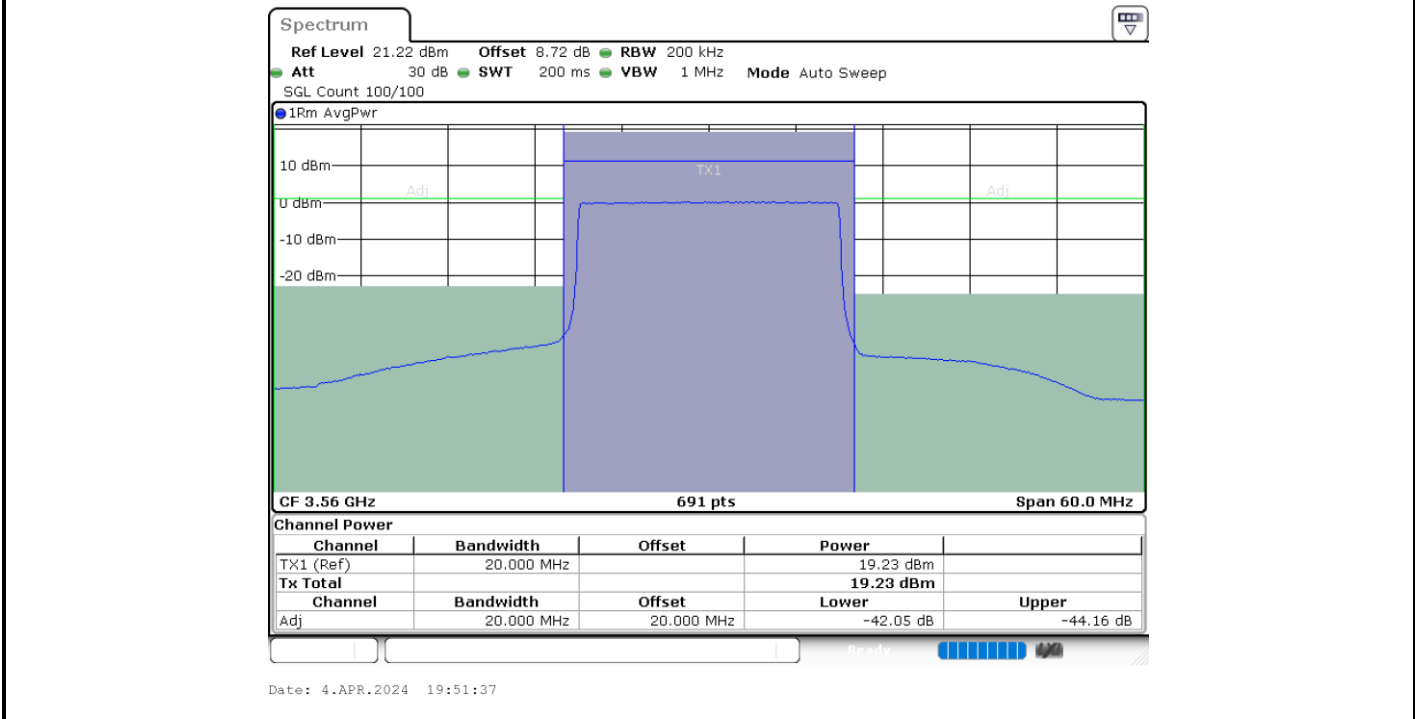

Date: 4.APR.2024 19:59:46

LTE Band 48 / 20MHz

64QAM

Highest Channel / 1RB0

Highest Channel / 1RBmax

Date: 4.APR.2024 20:02:44

Date: 4.APR.2024 20:05:47

Highest Channel / Full RB

Date: 4.APR.2024 20:08:47

LTE Band 48 / 20MHz

256QAM

Lowest Channel / 1RB0

Lowest Channel / 1RBmax

Lowest Channel / Full RB

LTE Band 48 / 20MHz

256QAM

Middle Channel / 1RB0

Middle Channel / 1RBmax

Date: 4.APR.2024 19:54:35

Date: 4.APR.2024 19:57:32

Middle Channel / Full RB

Date: 4.APR.2024 20:00:30

LTE Band 48 / 20MHz

256QAM