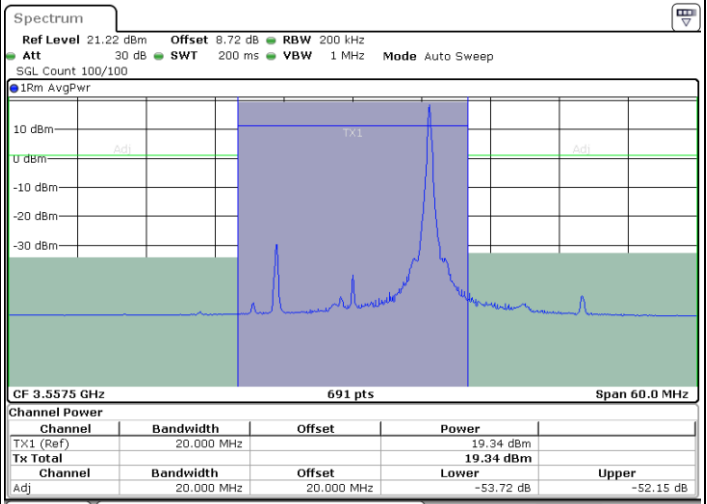

LTE Band 48 / 15MHz

256QAM

Lowest Channel / 1RB0

Lowest Channel / 1RBmax

Date: 4.APR.2024 19:17:49

Date: 4.APR.2024 19:20:52

Lowest Channel / Full RB

Date: 4.APR.2024 19:23:53

LTE Band 48 / 15MHz

256QAM

Middle Channel / 1RB0

Middle Channel / 1RBmax

Middle Channel / Full RB

LTE Band 48 / 15MHz

256QAM

Highest Channel / 1RB0