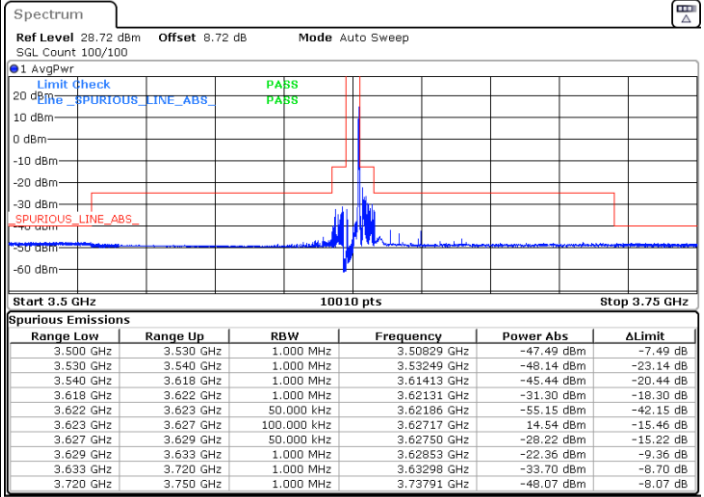

Date: 21.APR.2024 10:23:52

Date: 21.APR.2024 10:31:23

Highest Channel / Full RB

N/A

Date: 21.APR.2024 10:38:55

LTE Band 48 / 5MHz

64QAM

Lowest Channel / 1RB0

Lowest Channel / 1RBmax

Date: 21.APR.2024 09:42:03

Date: 21.APR.2024 09:49:14

Lowest Channel / Full RB

N/A

Date: 21.APR.2024 09:56:30

LTE Band 48 / 5MHz

64QAM

Middle Channel / 1RB0

Middle Channel / 1RBmax

Date: 21.APR.2024 10:03:38

Date: 21.APR.2024 10:10:50

Middle Channel / Full

N/A

Date: 21.APR.2024 10:18:16

LTE Band 48 / 5MHz