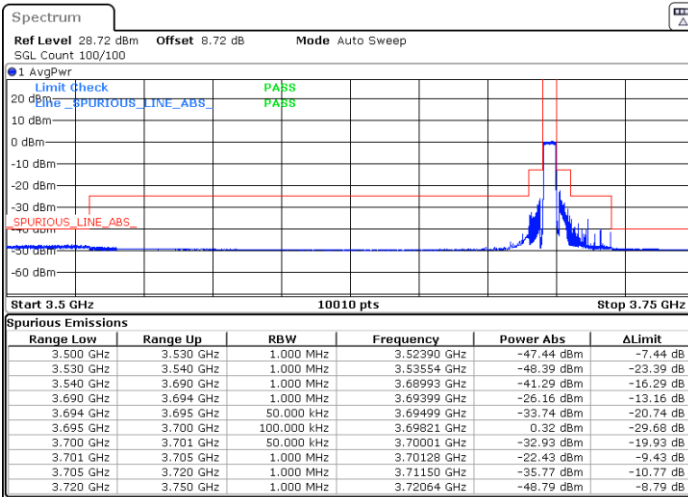

Middle Channel / 1RB0

Middle Channel / 1RBmax

Date: 21.APR.2024 10:03:38

Date: 21.APR.2024 10:10:50

Middle Channel / Full

N/A

Date: 21.APR.2024 10:18:16

LTE Band 48 / 5MHz

64QAM

Highest Channel / 1RB0

Highest Channel / 1RBmax

Date: 21.APR.2024 10:25:44

Date: 21.APR.2024 10:33:16

Highest Channel / Full RB

N/A

Date: 21.APR.2024 16:00:45

LTE Band 48 / 5MHz

256QAM

Lowest Channel / 1RB0

Lowest Channel / 1RBmax

Date: 21.APR.2024 09:43:50

Date: 21.APR.2024 09:51:02

Lowest Channel / Full RB

N/A