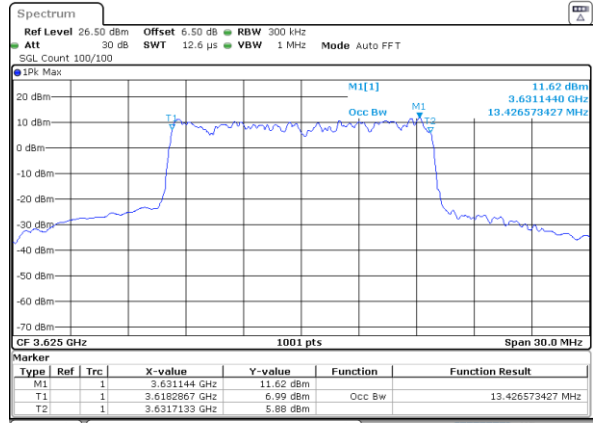

Mode	LTE Band 48 : 99%OBW(MHz)	
BW	5MHZ	
Mod.	QPAK	16QAM
Middle CH	4.49	4.50
BW	10MHZ	
Mod.	QPAK	16QAM
Middle CH	9.01	9.05
BW	15MHZ	
Mod.	QPAK	16QAM
Middle CH	13.40	13.43
BW	20MHZ	
Mod.	QPAK	16QAM
Middle CH	17.86	17.90

LTE Band 48 10MHz / Middle Channel / Full RB

QPSK

Date: 21.APR.2024 16:35:10

16QAM

Date: 21.APR.2024 16:33:55

LTE Band 48 15MHz / Middle Channel / Full RB

QPSK

Date: 21.APR.2024 16:35:22

16QAM

Date: 21.APR.2024 16:36:28

LTE Band 48 20MHz / Middle Channel / Full RB

QPSK

Date: 21.APR.2024 16:36:50

16QAM

Date: 21.APR.2024 16:37:55

Conducted Band Edge

LTE Band 48 / 5MHz

QPSK

Middle Channel / 1RB0

Middle Channel / 1RBmax

Date: 21.APR.2024 10:00:05

Date: 21.APR.2024 10:07:11

Middle Channel / Full

N/A