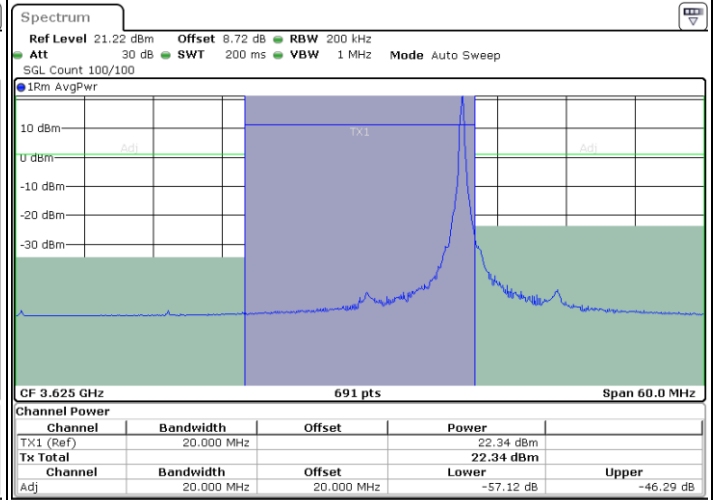

Date: 4.APR.2024 19:50:52

LTE Band 48 / 20MHz

64QAM

Middle Channel / 1RB0

Middle Channel / 1RBmax

Date: 4.APR.2024 19:53:51

Date: 4.APR.2024 19:56:48

Middle Channel / Full RB

Date: 4.APR.2024 19:59:46

LTE Band 48 / 20MHz

64QAM

Highest Channel / 1RB0

Highest Channel / 1RBmax

Date: 4.APR.2024 20:02:44

Date: 4.APR.2024 20:05:47

Highest Channel / Full RB