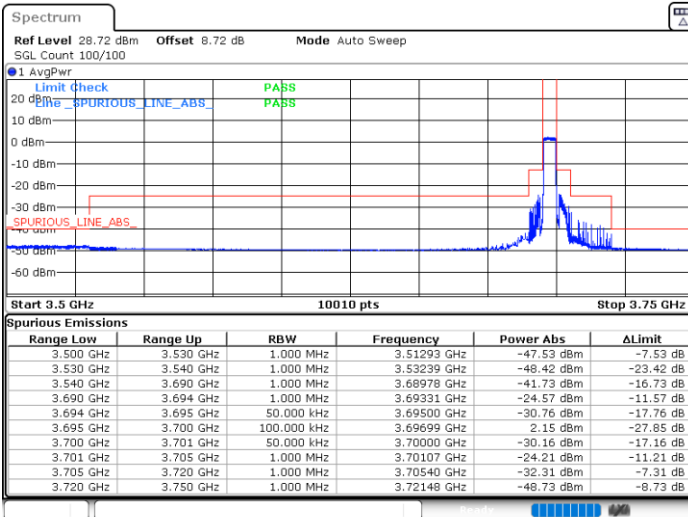

LTE Band 48 / 5MHz

QPSK

Middle Channel / 1RB0

Middle Channel / 1RBmax

Date: 21.APR.2024 10:00:05

Date: 21.APR.2024 10:07:11

Middle Channel / Full

N/A

Date: 21.APR.2024 10:14:33

LTE Band 48 / 5MHz

QPSK

Highest Channel / 1RB0

Highest Channel / 1RBmax

Date: 21.APR.2024 10:21:59

Date: 21.APR.2024 10:29:31

Highest Channel / Full RB

N/A

Date: 21.APR.2024 10:37:03

LTE Band 48 / 5MHz

16QAM

Lowest Channel / 1RB0

Lowest Channel / 1RBmax

Date: 21.APR.2024 09:40:16

Date: 21.APR.2024 09:47:27