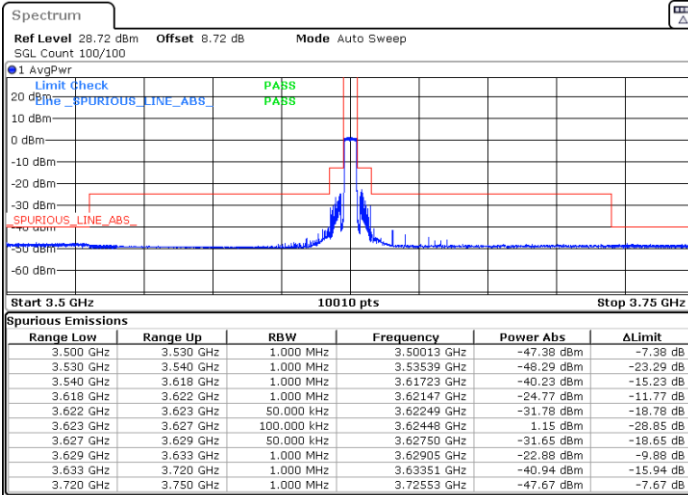

N/A

Date: 21.APR.2024 10:37:03

LTE Band 48 / 5MHz

16QAM

Lowest Channel / 1RB0

Lowest Channel / 1RBmax

Date: 21.APR.2024 09:40:16

Date: 21.APR.2024 09:47:27

Lowest Channel / Full RB

N/A

Date: 21.APR.2024 09:54:43

LTE Band 48 / 5MHz

16QAM

Middle Channel / 1RB0

Middle Channel / 1RBmax

Date: 21.APR.2024 10:01:51

Date: 21.APR.2024 15:59:11

Middle Channel / Full

N/A

Date: 21.APR.2024 10:16:25

LTE Band 48 / 5MHz

16QAM

Highest Channel / 1RB0

Highest Channel / 1RBmax

Date: 21.APR.2024 10:23:52

Date: 21.APR.2024 10:31:23

Highest Channel / Full RB

N/A

Date: 21.APR.2024 10:38:55

LTE Band 48 / 5MHz

64QAM

Lowest Channel / 1RB0