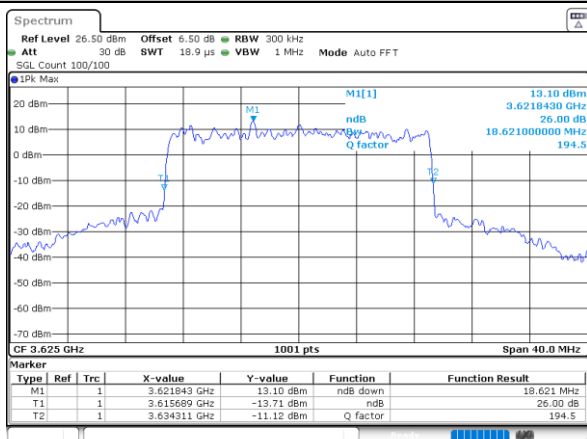

Date: 21.APR.2024 16:37:12