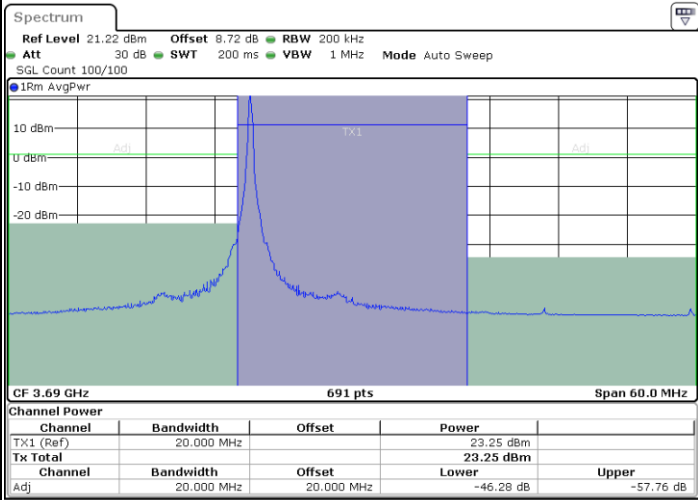

Middle Channel / Full RB

LTE Band 48 / 20MHz

16QAM

Highest Channel / 1RB0

Highest Channel / 1RBmax

Date: 4.APR.2024 20:01:59

Date: 4.APR.2024 20:05:02

Highest Channel / Full RB

Date: 4.APR.2024 20:08:02

LTE Band 48 / 20MHz

64QAM

Lowest Channel / 1RB0

Lowest Channel / 1RBmax

Date: 4.APR.2024 19:44:46

Date: 4.APR.2024 19:47:49

Lowest Channel / Full RB