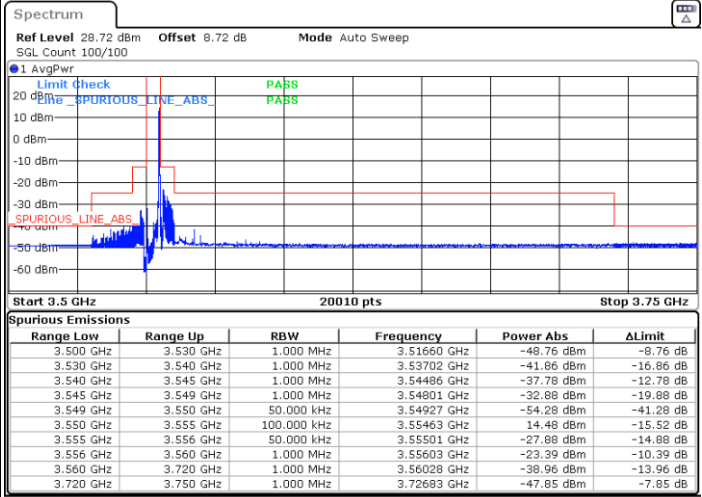

Lowest Channel / 1RBmax

Date: 21.APR.2024 09:42:03

Date: 21.APR.2024 09:49:14

Lowest Channel / Full RB

N/A

Date: 21.APR.2024 09:56:30

LTE Band 48 / 5MHz

64QAM

Middle Channel / 1RB0

Middle Channel / 1RBmax

Date: 21.APR.2024 10:03:38

Date: 21.APR.2024 10:10:50

Middle Channel / Full

N/A

Date: 21.APR.2024 10:18:16

LTE Band 48 / 5MHz

64QAM

Highest Channel / 1RB0

Highest Channel / 1RBmax

Date: 21.APR.2024 10:25:44

Date: 21.APR.2024 10:33:16

Highest Channel / Full RB

N/A

Date: 21.APR.2024 16:00:45

LTE Band 48 / 5MHz

256QAM

Lowest Channel / 1RB0

Lowest Channel / 1RBmax

Date: 21.APR.2024 09:43:50

Date: 21.APR.2024 09:51:02

Lowest Channel / Full RB

N/A