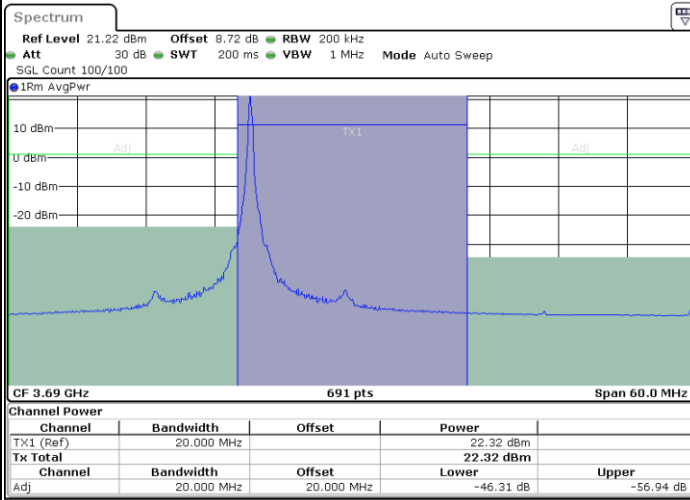

Date: 4.APR.2024 19:59:46

LTE Band 48 / 20MHz

64QAM

Highest Channel / 1RB0

Highest Channel / 1RBmax

Date: 4.APR.2024 20:02:44

Date: 4.APR.2024 20:05:47

Highest Channel / Full RB