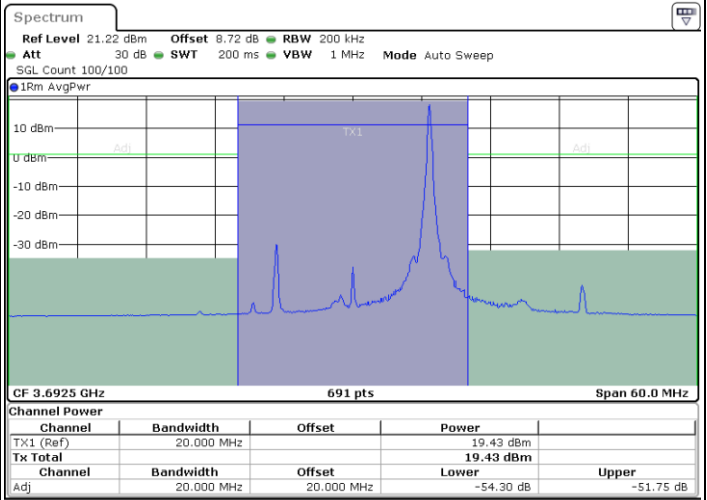

LTE Band 48 / 15MHz

256QAM

Middle Channel / 1RB0

Middle Channel / 1RBmax

Middle Channel / Full RB

LTE Band 48 / 15MHz

256QAM

Highest Channel / 1RB0

Highest Channel / 1RBmax

Date: 4.APR.2024 19:35:45

Date: 4.APR.2024 19:38:45

Highest Channel / Full RB

Date: 4.APR.2024 19:41:48

LTE Band 48 / 20MHz

QPSK

Lowest Channel / 1RB0