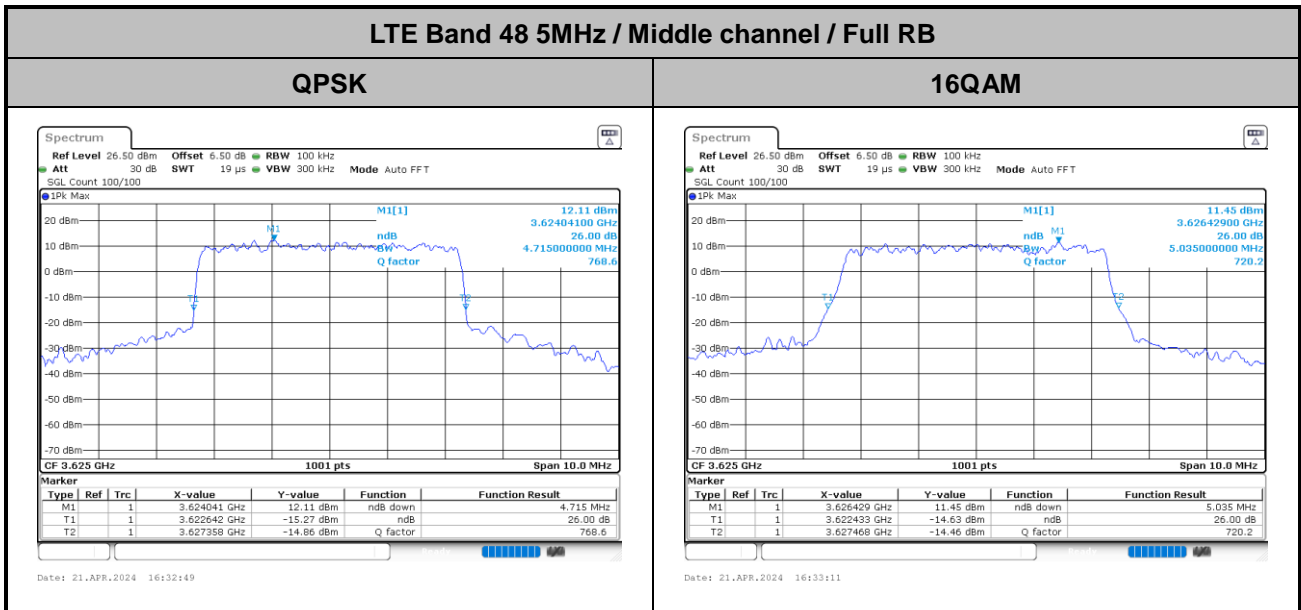

Highest Channel / 1RB0

Highest Channel / 1RBmax

Highest Channel / Full RB

26dB Bandwidth

Mode	LTE Band 48 : 26dB BW(MHz)	
BW	5MHz	
Mod.	QPSK	16QAM
Middle CH	4.72	5.04
BW	10MHz	
Mod.	QPSK	16QAM
Middle CH	9.99	10.03
BW	15MHz	
Mod.	QPSK	16QAM
Middle CH	14.27	14.66
BW	20MHz	
Mod.	QPSK	16QAM
Middle CH	18.62	18.74

LTE Band 48 10MHz / Middle channel / Full RB

QPSK

Date: 21.APR.2024 16:34:30

16QAM

Date: 21.APR.2024 16:34:17

LTE Band 48 15MHz / Middle channel / Full RB

QPSK

Date: 21.APR.2024 16:35:44