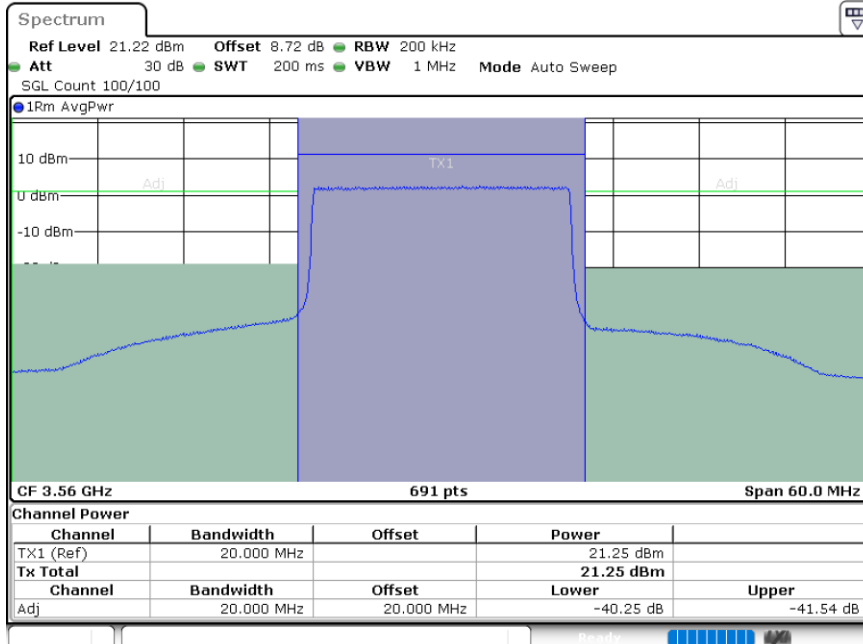

Date: 4.APR.2024 20:08:02

LTE Band 48 / 20MHz

64QAM

Lowest Channel / 1RB0

Lowest Channel / 1RBmax

Date: 4.APR.2024 19:44:46

Date: 4.APR.2024 19:47:49

Lowest Channel / Full RB