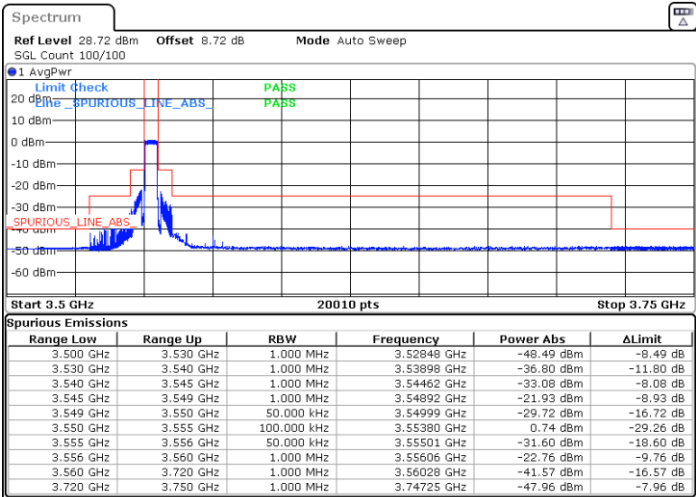

Date: 21.APR.2024 10:14:33

LTE Band 48 / 5MHz

QPSK

Highest Channel / 1RB0

Highest Channel / 1RBmax

Date: 21.APR.2024 10:21:59

Date: 21.APR.2024 10:29:31

Highest Channel / Full RB

N/A

Date: 21.APR.2024 10:37:03

LTE Band 48 / 5MHz

16QAM

Lowest Channel / 1RB0

Lowest Channel / 1RBmax

Date: 21.APR.2024 09:40:16

Date: 21.APR.2024 09:47:27

Lowest Channel / Full RB

N/A

Date: 21.APR.2024 09:54:43

LTE Band 48 / 5MHz

16QAM

Middle Channel / 1RB0

Middle Channel / 1RBmax

Date: 21.APR.2024 10:01:51