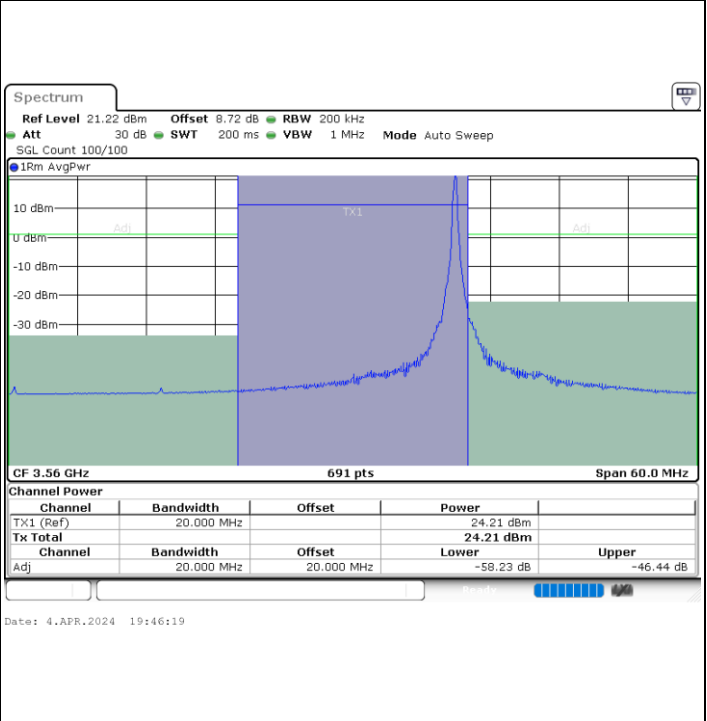

LTE Band 48 / 15MHz

256QAM

Middle Channel / 1RB0

Middle Channel / 1RBmax

Middle Channel / Full RB

LTE Band 48 / 15MHz

256QAM

Highest Channel / 1RB0

Highest Channel / 1RBmax

Date: 4.APR.2024 19:35:45

Date: 4.APR.2024 19:38:45

Highest Channel / Full RB

Date: 4.APR.2024 19:41:48

LTE Band 48 / 20MHz

QPSK

Lowest Channel / 1RB0

Lowest Channel / 1RBmax

Lowest Channel / Full RB

LTE Band 48 / 20MHz

QPSK

Middle Channel / 1RB0

Middle Channel / 1RBmax

Middle Channel / Full RB

LTE Band 48 / 20MHz

QPSK

Highest Channel / 1RB0

Highest Channel / 1RBmax

Highest Channel / Full RB

LTE Band 48 / 20MHz

16QAM

Lowest Channel / 1RB0

Lowest Channel / 1RBmax