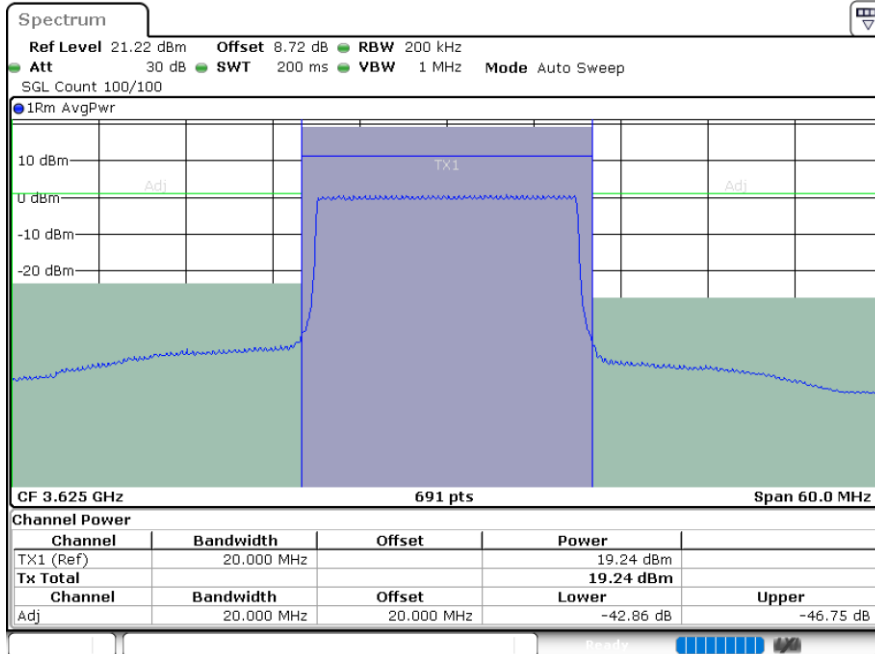

Middle Channel / 1RB0

Middle Channel / 1RBmax

Date: 4.APR.2024 19:54:35

Date: 4.APR.2024 19:57:32

Middle Channel / Full RB

Date: 4.APR.2024 20:00:30

LTE Band 48 / 20MHz

256QAM

Highest Channel / 1RB0

Highest Channel / 1RBmax

Highest Channel / Full RB

26dB Bandwidth

Mode	LTE Band 48 : 26dB BW(MHz)	
BW	5MHz	
Mod.	QPSK	16QAM
Middle CH	4.72	5.04
BW	10MHz	
Mod.	QPSK	16QAM
Middle CH	9.99	10.03
BW	15MHz	
Mod.	QPSK	16QAM
Middle CH	14.27	14.66
BW	20MHz	
Mod.	QPSK	16QAM
Middle CH	18.62	18.74