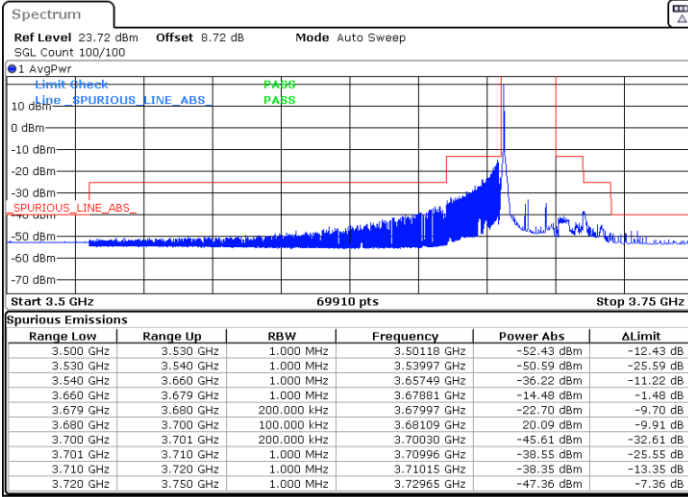

Date: 9.MAY.2024 15:38:29

Date: 9.MAY.2024 15:43:45

Highest Channel / FullIRB

N/A

Date: 9.MAY.2024 15:48:58

LTE Band 48 / 20MHz

QPSK

Lowest Channel / 1RB0

Lowest Channel / 1RBmax

Date: 9.MAY.2024 17:00:17

Date: 9.MAY.2024 17:07:53

Lowest Channel / FullIRB

N/A

Date: 9.MAY.2024 17:15:29

LTE Band 48 / 20MHz

QPSK

Middle Channel / 1RB0

Middle Channel / 1RBmax

Date: 9.MAY.2024 16:10:48

Date: 9.MAY.2024 16:16:22

Middle Channel / Full

N/A

Date: 9.MAY.2024 16:22:04

LTE Band 48 / 20MHz

QPSK

Highest Channel / 1RB0

Highest Channel / 1RBmax

Date: 9.MAY.2024 17:23:02

Date: 9.MAY.2024 16:34:50

Highest Channel / FullIRB

N/A

Date: 9.MAY.2024 16:44:18