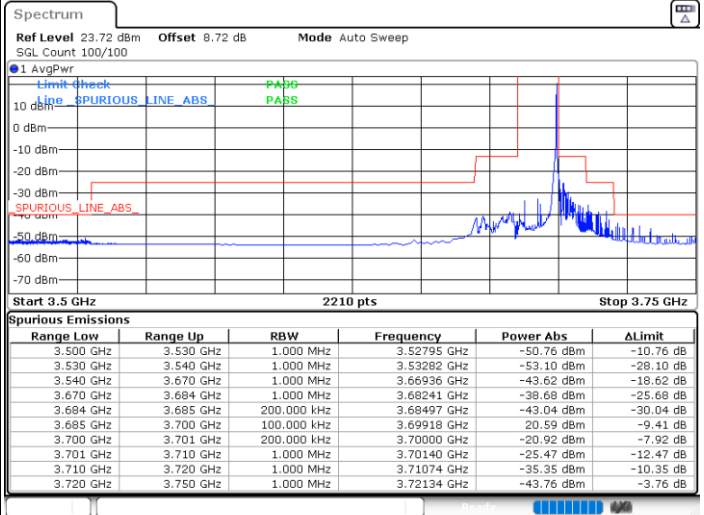

Middle Channel / Full

N/A

Date: 9.MAY.2024 15:29:22

LTE Band 48 / 15MHz

QPSK

Highest Channel / 1RB0

Highest Channel / 1RBmax

Date: 9.MAY.2024 15:34:32

Date: 9.MAY.2024 15:39:48

Highest Channel / FullIRB

N/A

Date: 9.MAY.2024 15:45:04

LTE Band 48 / 15MHz

16QAM

Lowest Channel / 1RB0

Lowest Channel / 1RBmax