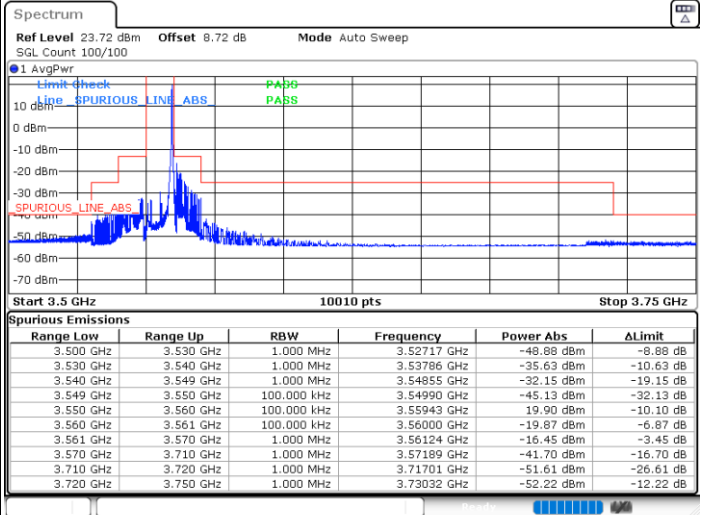

LTE Band 48 / 10MHz

16QAM

Lowest Channel / 1RB0

Lowest Channel / 1RBmax

Date: 9.MAY.2024 14:15:10

Date: 9.MAY.2024 14:20:26

Lowest Channel / FullIRB

N/A

Date: 9.MAY.2024 14:25:39

LTE Band 48 / 10MHz

16QAM

Middle Channel / 1RB0

Middle Channel / 1RBmax

Date: 9.MAY.2024 14:30:50

Date: 9.MAY.2024 14:36:00

Middle Channel / Full