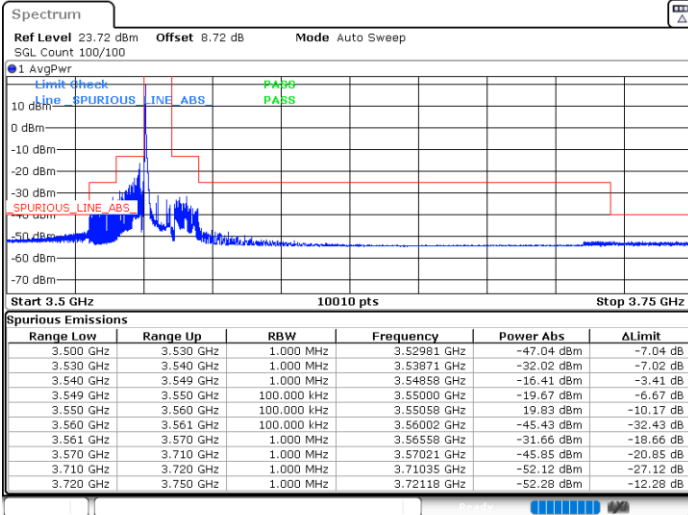

LTE Band 48 / 10MHz

16QAM

Lowest Channel / 1RB0

Lowest Channel / 1RBmax

Date: 9.MAY.2024 14:15:10

Date: 9.MAY.2024 14:20:26

Lowest Channel / FullIRB

N/A

Date: 9.MAY.2024 14:25:39

LTE Band 48 / 10MHz

16QAM

Middle Channel / 1RB0

Middle Channel / 1RBmax

Date: 9.MAY.2024 14:30:50

Date: 9.MAY.2024 14:36:00

Middle Channel / Full

N/A

Date: 9.MAY.2024 14:41:10

LTE Band 48 / 10MHz

16QAM

Highest Channel / 1RB0

Highest Channel / 1RBmax

Date: 9.MAY.2024 14:46:24

Date: 9.MAY.2024 14:51:41