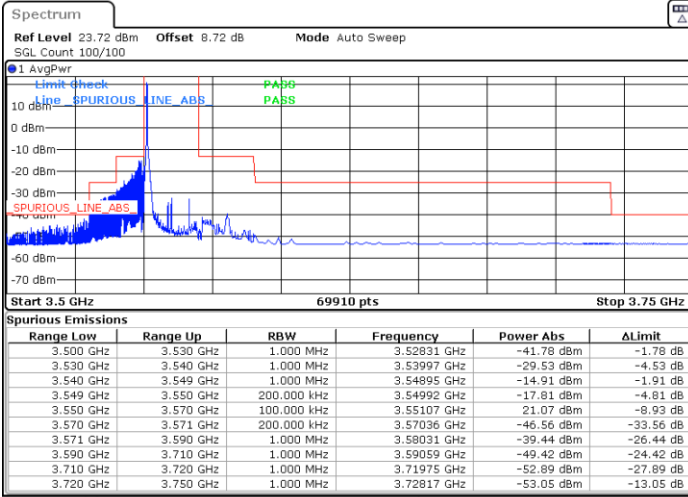

Date: 9.MAY.2024 15:28:04

Middle Channel / Full

N/A

Date: 9.MAY.2024 15:33:14

LTE Band 48 / 15MHz

256QAM

Highest Channel / 1RB0

Highest Channel / 1RBmax

Date: 9.MAY.2024 15:38:29

Date: 9.MAY.2024 15:43:45

Highest Channel / FullIRB

N/A

Date: 9.MAY.2024 15:48:58

LTE Band 48 / 20MHz

QPSK

Lowest Channel / 1RB0

Lowest Channel / 1RBmax

Date: 9.MAY.2024 17:00:17

Date: 9.MAY.2024 17:07:53

Lowest Channel / FullIRB

N/A

Date: 9.MAY.2024 17:15:29

LTE Band 48 / 20MHz

QPSK