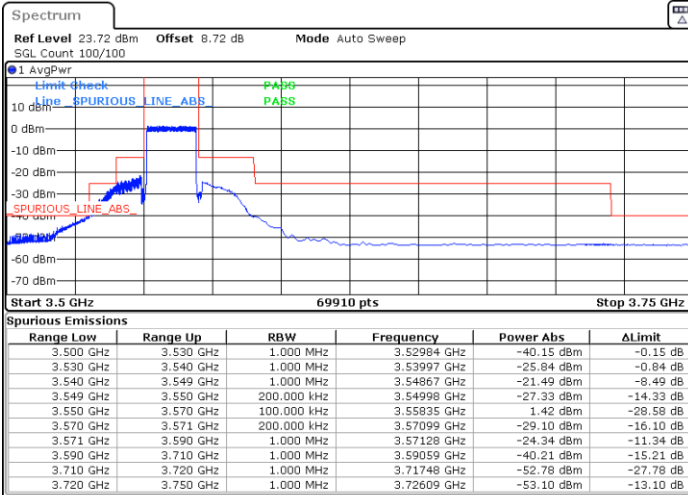

Date: 9.MAY.2024 15:38:29

Date: 9.MAY.2024 15:43:45

Highest Channel / FullIRB

N/A

Date: 9.MAY.2024 15:48:58

LTE Band 48 / 20MHz

QPSK

Lowest Channel / 1RB0

Lowest Channel / 1RBmax

Date: 9.MAY.2024 17:00:17

Date: 9.MAY.2024 17:07:53

Lowest Channel / FullIRB

N/A

Date: 9.MAY.2024 17:15:29

LTE Band 48 / 20MHz

QPSK

Middle Channel / 1RB0

Middle Channel / 1RBmax

Date: 9.MAY.2024 16:10:48

Date: 9.MAY.2024 16:16:22

Middle Channel / Full

N/A

Date: 9.MAY.2024 16:22:04

LTE Band 48 / 20MHz