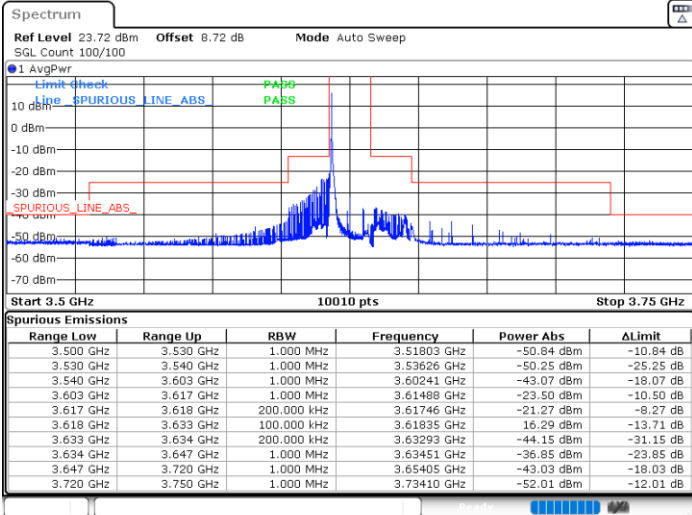

N/A

Date: 9.MAY.2024 15:47:40

LTE Band 48 / 15MHz

256QAM

Lowest Channel / 1RB0

Lowest Channel / 1RBmax

Date: 9.MAY.2024 15:07:15

Date: 9.MAY.2024 15:12:31

Lowest Channel / FullIRB

N/A

Date: 9.MAY.2024 15:17:44

LTE Band 48 / 15MHz

256QAM

Middle Channel / 1RB0

Middle Channel / 1RBmax

Date: 9.MAY.2024 15:22:54

Date: 9.MAY.2024 15:28:04

Middle Channel / Full

N/A

Date: 9.MAY.2024 15:33:14

LTE Band 48 / 15MHz

256QAM

Highest Channel / 1RB0

Highest Channel / 1RBmax

Date: 9.MAY.2024 15:38:29

Date: 9.MAY.2024 15:43:45

Highest Channel / FullIRB

N/A

Date: 9.MAY.2024 15:48:58

LTE Band 48 / 20MHz

QPSK

Lowest Channel / 1RB0