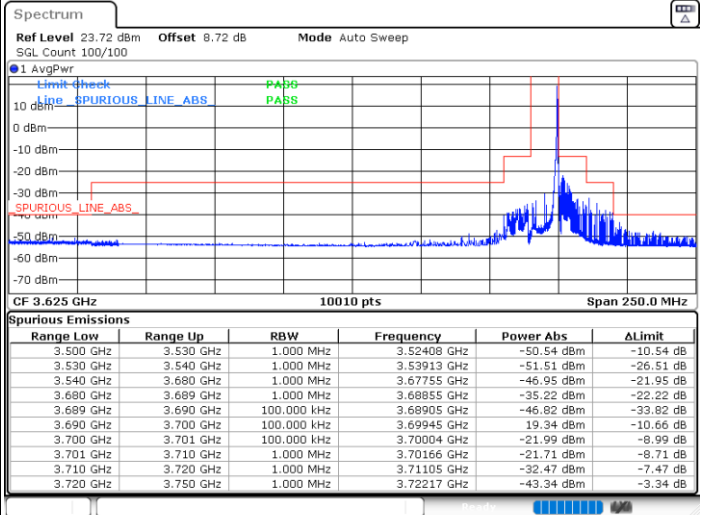

Date: 9.MAY.2024 14:21:44

Lowest Channel / FullRB

N/A

Date: 9.MAY.2024 14:26:57

LTE Band 48 / 10MHz

64QAM

Middle Channel / 1RB0

Middle Channel / 1RBmax

Date: 9.MAY.2024 14:32:08

Date: 9.MAY.2024 14:37:18

Middle Channel / Full

N/A

Date: 9.MAY.2024 14:42:28

LTE Band 48 / 10MHz

64QAM

Highest Channel / 1RB0

Highest Channel / 1RBmax

Date: 9.MAY.2024 14:47:43

Date: 9.MAY.2024 14:52:59

Highest Channel / FullIRB

N/A

Date: 9.MAY.2024 14:58:12

LTE Band 48 / 10MHz

256QAM

Lowest Channel / 1RB0

Lowest Channel / 1RBmax

Date: 9.MAY.2024 14:17:46

Date: 9.MAY.2024 14:23:02

Lowest Channel / FullIRB

N/A

Date: 9.MAY.2024 14:28:15

LTE Band 48 / 10MHz