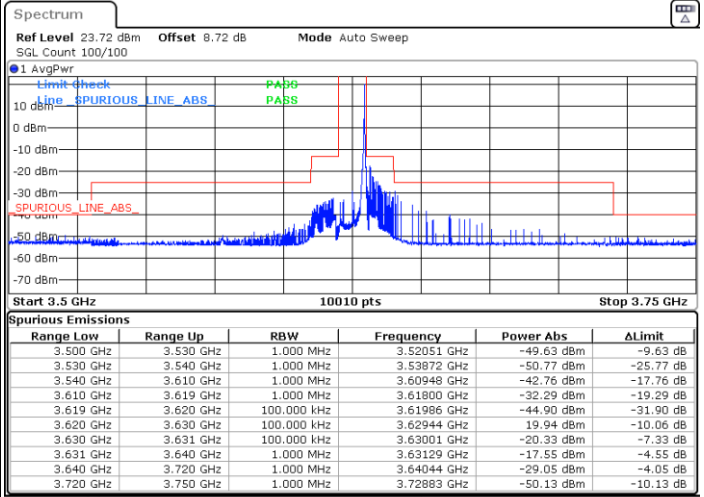

LTE Band 48 / 10MHz

16QAM

Lowest Channel / 1RB0

Lowest Channel / 1RBmax

Date: 9.MAY.2024 14:15:10

Date: 9.MAY.2024 14:20:26

Lowest Channel / FullIRB

N/A

Date: 9.MAY.2024 14:25:39

LTE Band 48 / 10MHz

16QAM

Middle Channel / 1RB0

Middle Channel / 1RBmax

Date: 9.MAY.2024 14:30:50

Date: 9.MAY.2024 14:36:00

Middle Channel / Full

N/A

Date: 9.MAY.2024 14:41:10

LTE Band 48 / 10MHz

16QAM

Highest Channel / 1RB0

Highest Channel / 1RBmax

Date: 9.MAY.2024 14:46:24

Date: 9.MAY.2024 14:51:41

Highest Channel / FullIRB

N/A

Date: 9.MAY.2024 17:59:31

LTE Band 48 / 10MHz

64QAM

Lowest Channel / 1RB0

Lowest Channel / 1RBmax

Date: 9.MAY.2024 14:16:28