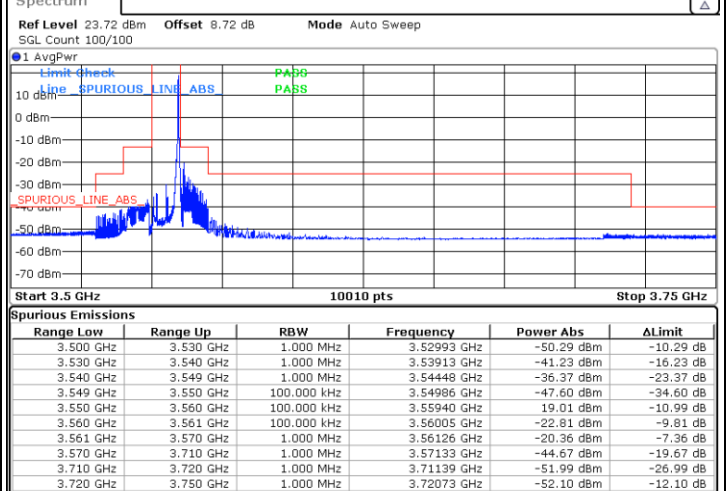

N/A

Date: 9.MAY.2024 14:41:10

LTE Band 48 / 10MHz

16QAM

Highest Channel / 1RB0

Highest Channel / 1RBmax

Date: 9.MAY.2024 14:46:24

Date: 9.MAY.2024 14:51:41

Highest Channel / FullIRB

N/A

Date: 9.MAY.2024 17:59:31

LTE Band 48 / 10MHz

64QAM

Lowest Channel / 1RB0

Lowest Channel / 1RBmax

Date: 9.MAY.2024 14:16:28

Date: 9.MAY.2024 14:21:44

Lowest Channel / FullRB

N/A

Date: 9.MAY.2024 14:26:57

LTE Band 48 / 10MHz

64QAM

Middle Channel / 1RB0

Middle Channel / 1RBmax