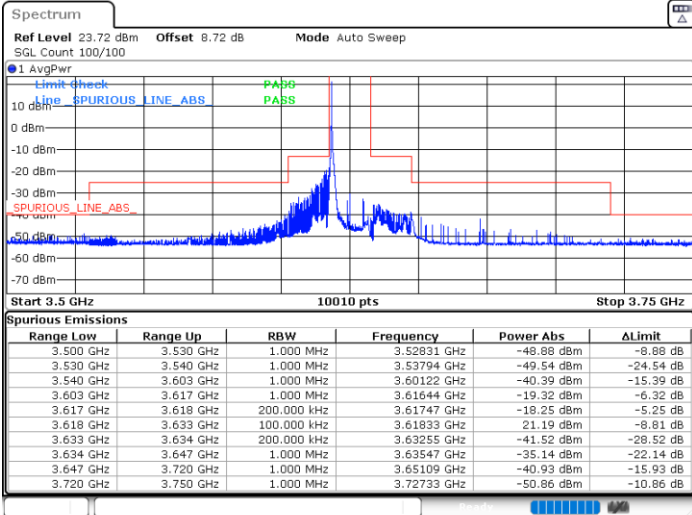

Date: 9.MAY.2024 14:59:30

LTE Band 48 / 15MHz

QPSK

Lowest Channel / 1RB0

Lowest Channel / 1RBmax

Date: 9.MAY.2024 15:03:18

Date: 9.MAY.2024 15:08:34

Lowest Channel / FullIRB

N/A

Date: 9.MAY.2024 15:13:50

LTE Band 48 / 15MHz

QPSK

Middle Channel / 1RB0

Middle Channel / 1RBmax

Date: 9.MAY.2024 15:19:02

Date: 9.MAY.2024 15:24:12

Middle Channel / Full

N/A

Date: 9.MAY.2024 15:29:22

LTE Band 48 / 15MHz

QPSK

Highest Channel / 1RB0

Highest Channel / 1RBmax

Date: 9.MAY.2024 15:34:32

Date: 9.MAY.2024 15:39:48

Highest Channel / FullIRB

N/A

Date: 9.MAY.2024 15:45:04

LTE Band 48 / 15MHz

16QAM

Lowest Channel / 1RB0

Lowest Channel / 1RBmax