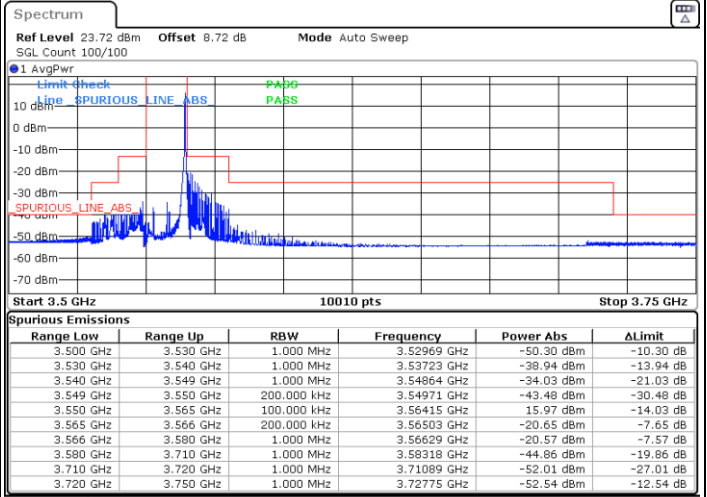

Date: 9.MAY.2024 15:31:57

LTE Band 48 / 15MHz

64QAM

Highest Channel / 1RB0

Highest Channel / 1RBmax

Date: 9.MAY.2024 15:37:11

Date: 9.MAY.2024 15:42:27

Highest Channel / FullIRB

N/A

Date: 9.MAY.2024 15:47:40

LTE Band 48 / 15MHz

256QAM

Lowest Channel / 1RB0

Lowest Channel / 1RBmax

Date: 9.MAY.2024 15:07:15

Date: 9.MAY.2024 15:12:31

Lowest Channel / FullIRB

N/A

Date: 9.MAY.2024 15:17:44

LTE Band 48 / 15MHz

256QAM

Middle Channel / 1RB0

Middle Channel / 1RBmax

Date: 9.MAY.2024 15:22:54

Date: 9.MAY.2024 15:28:04

Middle Channel / Full

N/A

Date: 9.MAY.2024 15:33:14

LTE Band 48 / 15MHz

256QAM

Highest Channel / 1RB0

Highest Channel / 1RBmax