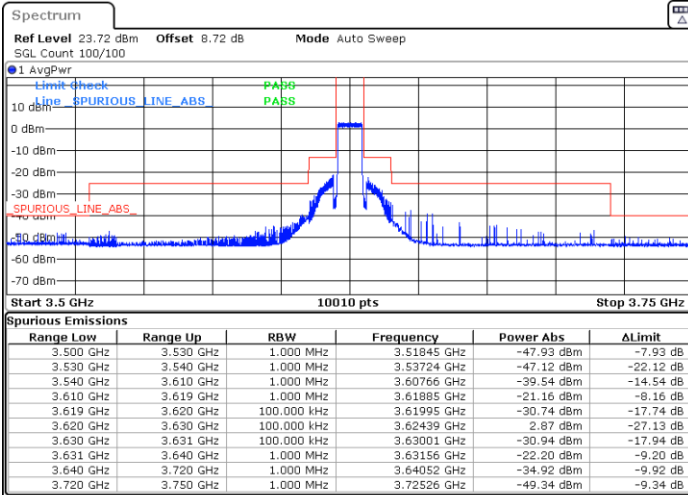

Date: 9.MAY.2024 14:25:39

LTE Band 48 / 10MHz

16QAM

Middle Channel / 1RB0

Middle Channel / 1RBmax

Date: 9.MAY.2024 14:30:50

Date: 9.MAY.2024 14:36:00

Middle Channel / Full

N/A

Date: 9.MAY.2024 14:41:10

LTE Band 48 / 10MHz

16QAM

Highest Channel / 1RB0

Highest Channel / 1RBmax

Date: 9.MAY.2024 14:46:24

Date: 9.MAY.2024 14:51:41