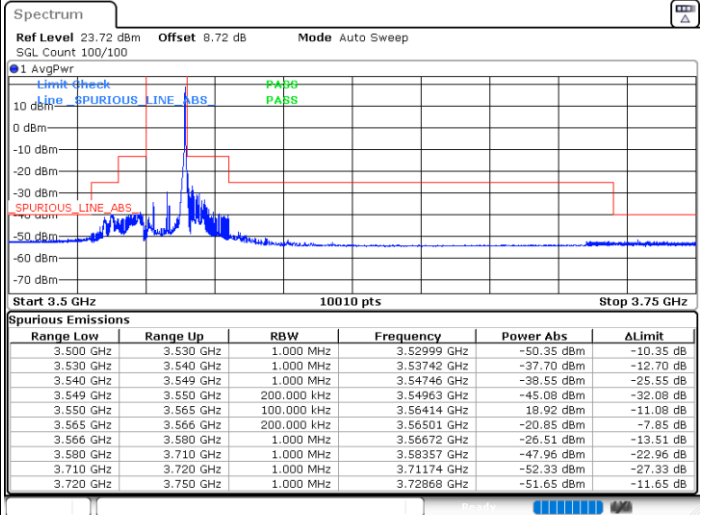

Middle Channel / 1RBmax

Date: 9.MAY.2024 15:20:19

Date: 9.MAY.2024 15:25:29

Middle Channel / Full

N/A

Date: 9.MAY.2024 15:29:22

LTE Band 48 / 15MHz

16QAM

Highest Channel / 1RB0

Highest Channel / 1RBmax

Date: 9.MAY.2024 15:35:53

Date: 9.MAY.2024 15:41:09

Highest Channel / FullIRB

N/A

Date: 9.MAY.2024 15:46:22

LTE Band 48 / 15MHz

64QAM

Lowest Channel / 1RB0

Lowest Channel / 1RBmax

Date: 9.MAY.2024 15:05:57

Date: 9.MAY.2024 15:11:13

Lowest Channel / FullIRB

N/A

Date: 9.MAY.2024 15:16:26