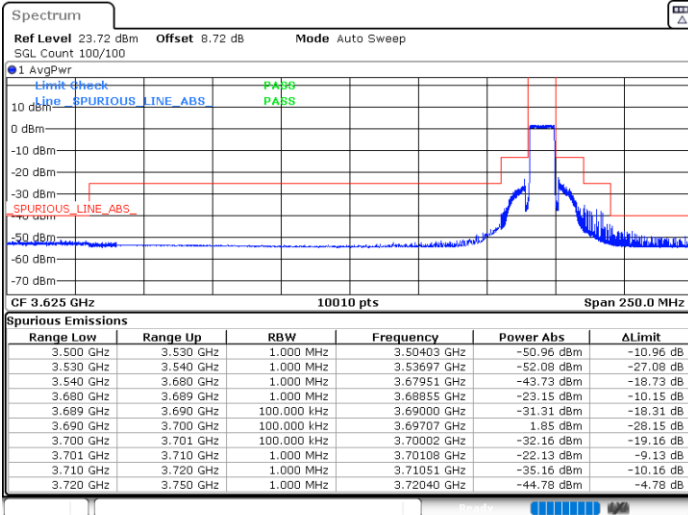

Date: 9.MAY.2024 14:32:08

Date: 9.MAY.2024 14:37:18

Middle Channel / Full

N/A

Date: 9.MAY.2024 14:42:28

LTE Band 48 / 10MHz

64QAM

Highest Channel / 1RB0

Highest Channel / 1RBmax

Date: 9.MAY.2024 14:47:43

Date: 9.MAY.2024 14:52:59

Highest Channel / FullIRB

N/A

Date: 9.MAY.2024 14:58:12

LTE Band 48 / 10MHz

256QAM

Lowest Channel / 1RB0

Lowest Channel / 1RBmax

Date: 9.MAY.2024 14:17:46

Date: 9.MAY.2024 14:23:02

Lowest Channel / FullIRB

N/A

Date: 9.MAY.2024 14:28:15

LTE Band 48 / 10MHz