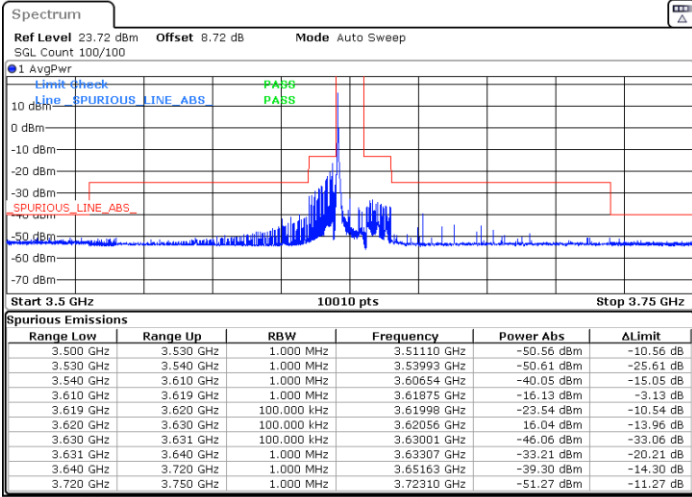

LTE Band 48 / 10MHz

256QAM

Middle Channel / 1RB0

Middle Channel / 1RBmax

Date: 9.MAY.2024 14:33:25

Date: 9.MAY.2024 14:38:35