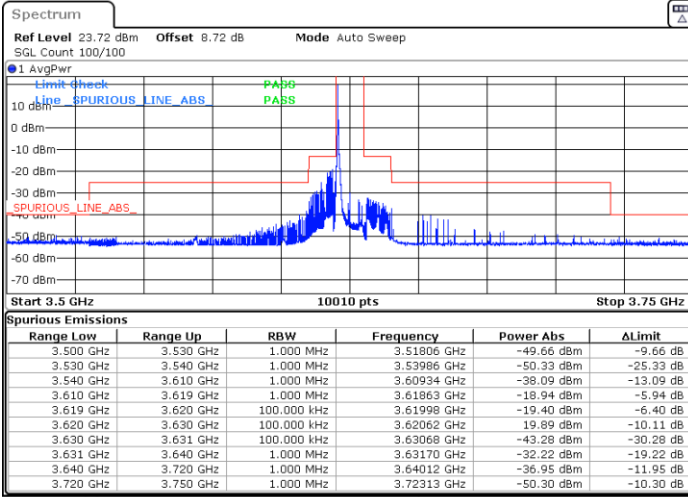

LTE Band 48 / 10MHz

16QAM

Lowest Channel / 1RB0

Lowest Channel / 1RBmax

Date: 9.MAY.2024 14:15:10

Date: 9.MAY.2024 14:20:26

Lowest Channel / FullIRB

N/A

Date: 9.MAY.2024 14:25:39

LTE Band 48 / 10MHz

16QAM

Middle Channel / 1RB0

Middle Channel / 1RBmax

Date: 9.MAY.2024 14:30:50

Date: 9.MAY.2024 14:36:00

Middle Channel / Full

N/A

Date: 9.MAY.2024 14:41:10

LTE Band 48 / 10MHz

16QAM

Highest Channel / 1RB0

Highest Channel / 1RBmax

Date: 9.MAY.2024 14:46:24

Date: 9.MAY.2024 14:51:41

Highest Channel / FullIRB

N/A

Date: 9.MAY.2024 17:59:31

LTE Band 48 / 10MHz

64QAM

Lowest Channel / 1RB0

Lowest Channel / 1RBmax

Date: 9.MAY.2024 14:16:28