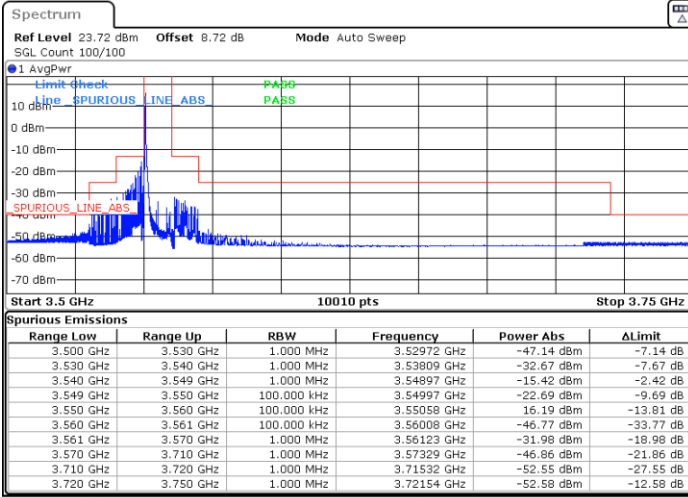

Date: 9.MAY.2024 14:32:08

Date: 9.MAY.2024 14:37:18

Middle Channel / Full

N/A

Date: 9.MAY.2024 14:42:28

LTE Band 48 / 10MHz

64QAM

Highest Channel / 1RB0

Highest Channel / 1RBmax

Date: 9.MAY.2024 14:47:43

Date: 9.MAY.2024 14:52:59

Highest Channel / FullIRB

N/A

Date: 9.MAY.2024 14:58:12

LTE Band 48 / 10MHz

256QAM

Lowest Channel / 1RB0

Lowest Channel / 1RBmax

Date: 9.MAY.2024 14:17:46

Date: 9.MAY.2024 14:23:02

Lowest Channel / FullIRB

N/A

Date: 9.MAY.2024 14:28:15

LTE Band 48 / 10MHz