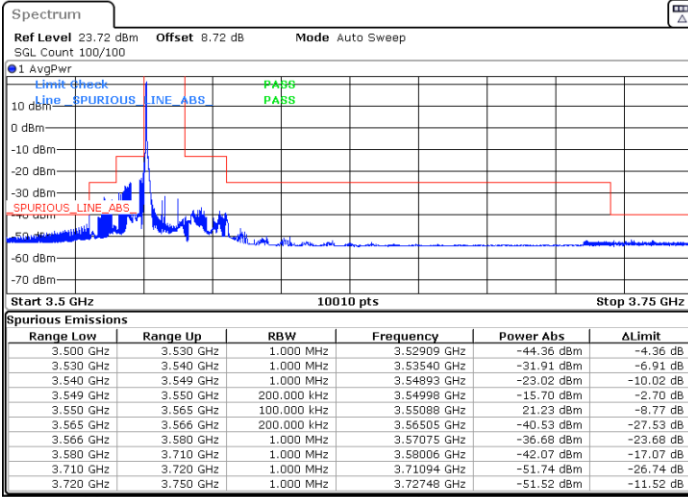

LTE Band 48 / 10MHz

256QAM

Highest Channel / 1RB0

Highest Channel / 1RBmax

Date: 9.MAY.2024 14:49:01

Date: 9.MAY.2024 14:54:17

Highest Channel / FullIRB

N/A

Date: 9.MAY.2024 14:59:30

LTE Band 48 / 15MHz

QPSK

Lowest Channel / 1RB0

Lowest Channel / 1RBmax

Date: 9.MAY.2024 15:03:18

Date: 9.MAY.2024 15:08:34

Lowest Channel / FullIRB

N/A

Date: 9.MAY.2024 15:13:50

LTE Band 48 / 15MHz

QPSK

Middle Channel / 1RB0

Middle Channel / 1RBmax

Date: 9.MAY.2024 15:19:02

Date: 9.MAY.2024 15:24:12

Middle Channel / Full

N/A

Date: 9.MAY.2024 15:29:22

LTE Band 48 / 15MHz

QPSK

Highest Channel / 1RB0

Highest Channel / 1RBmax

Date: 9.MAY.2024 15:34:32