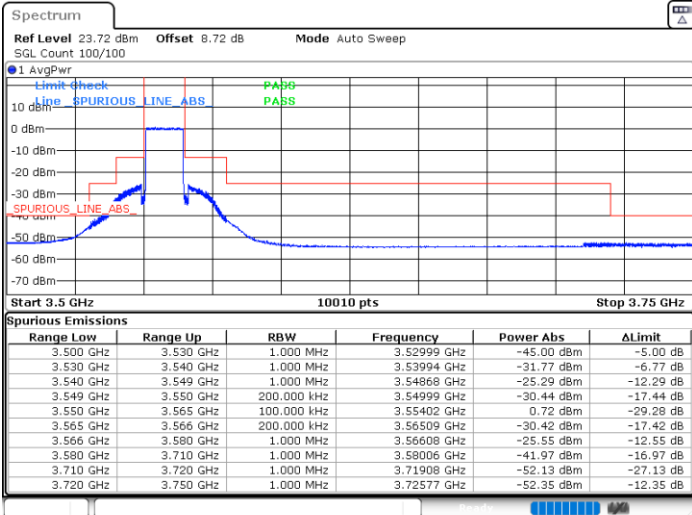

Middle Channel / Full

N/A

Date: 9.MAY.2024 15:29:22

LTE Band 48 / 15MHz

QPSK

Highest Channel / 1RB0

Highest Channel / 1RBmax

Date: 9.MAY.2024 15:34:32

Date: 9.MAY.2024 15:39:48

Highest Channel / FullIRB

N/A

Date: 9.MAY.2024 15:45:04

LTE Band 48 / 15MHz

16QAM

Lowest Channel / 1RB0

Lowest Channel / 1RBmax

Date: 9.MAY.2024 15:04:39

Date: 9.MAY.2024 15:09:55

Lowest Channel / FullIRB

N/A

Date: 9.MAY.2024 15:15:08

LTE Band 48 / 15MHz

16QAM

Middle Channel / 1RB0