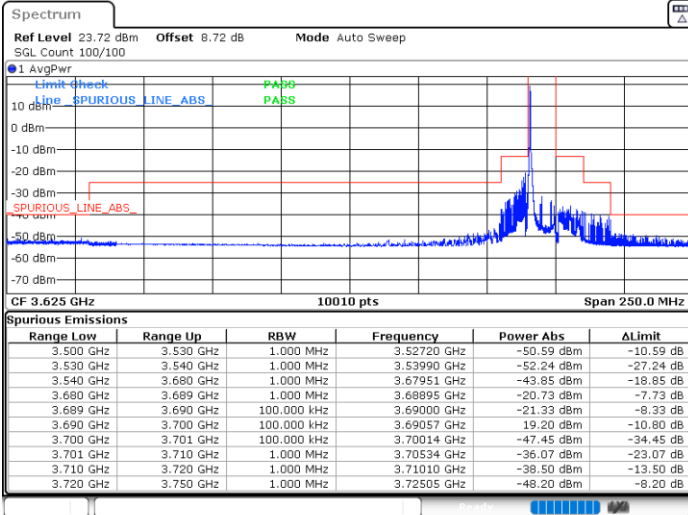

Date: 9.MAY.2024 14:21:44

Lowest Channel / FullRB

N/A

Date: 9.MAY.2024 14:26:57

LTE Band 48 / 10MHz

64QAM

Middle Channel / 1RB0

Middle Channel / 1RBmax

Date: 9.MAY.2024 14:32:08

Date: 9.MAY.2024 14:37:18

Middle Channel / Full

N/A

Date: 9.MAY.2024 14:42:28

LTE Band 48 / 10MHz

64QAM

Highest Channel / 1RB0

Highest Channel / 1RBmax

Date: 9.MAY.2024 14:47:43

Date: 9.MAY.2024 14:52:59

Highest Channel / FullIRB

N/A

Date: 9.MAY.2024 14:58:12

LTE Band 48 / 10MHz

256QAM

Lowest Channel / 1RB0

Lowest Channel / 1RBmax

Date: 9.MAY.2024 14:17:46

Date: 9.MAY.2024 14:23:02

Lowest Channel / FullIRB

N/A

Date: 9.MAY.2024 14:28:15

LTE Band 48 / 10MHz