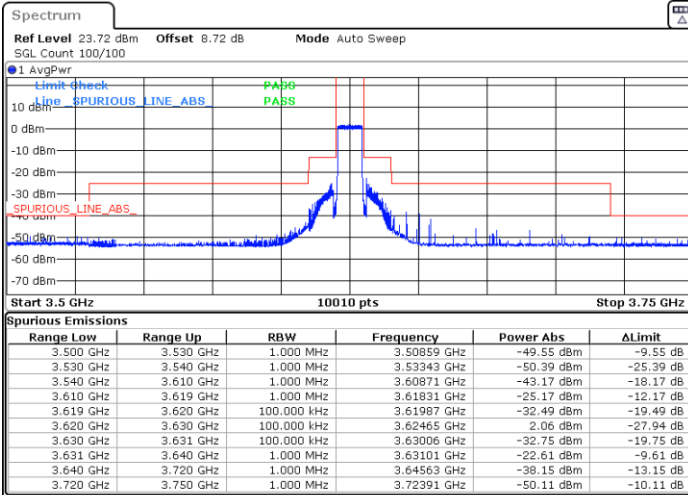

Highest Channel / FullIRB

N/A

Date: 9.MAY.2024 17:59:31

LTE Band 48 / 10MHz

64QAM

Lowest Channel / 1RB0

Lowest Channel / 1RBmax

Date: 9.MAY.2024 14:16:28

Date: 9.MAY.2024 14:21:44

Lowest Channel / FullRB

N/A

Date: 9.MAY.2024 14:26:57

LTE Band 48 / 10MHz

64QAM

Middle Channel / 1RB0

Middle Channel / 1RBmax

Date: 9.MAY.2024 14:32:08

Date: 9.MAY.2024 14:37:18

Middle Channel / Full

N/A

Date: 9.MAY.2024 14:42:28

LTE Band 48 / 10MHz

64QAM

Highest Channel / 1RB0