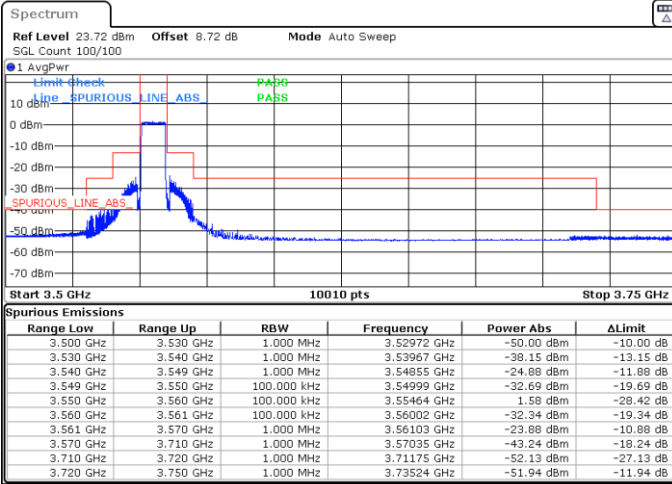

N/A

Date: 9.MAY.2024 14:41:10

LTE Band 48 / 10MHz

16QAM

Highest Channel / 1RB0

Highest Channel / 1RBmax

Date: 9.MAY.2024 14:46:24

Date: 9.MAY.2024 14:51:41

Highest Channel / FullIRB

N/A

Date: 9.MAY.2024 17:59:31

LTE Band 48 / 10MHz

64QAM

Lowest Channel / 1RB0

Lowest Channel / 1RBmax

Date: 9.MAY.2024 14:16:28

Date: 9.MAY.2024 14:21:44

Lowest Channel / FullRB

N/A

Date: 9.MAY.2024 14:26:57

LTE Band 48 / 10MHz

64QAM

Middle Channel / 1RB0

Middle Channel / 1RBmax