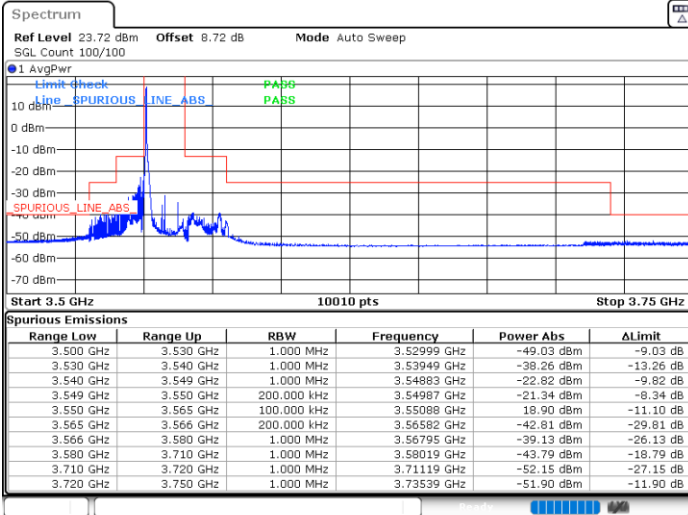

Middle Channel / 1RBmax

Date: 9.MAY.2024 15:20:19

Date: 9.MAY.2024 15:25:29

Middle Channel / Full

N/A

Date: 9.MAY.2024 15:29:22

LTE Band 48 / 15MHz

16QAM

Highest Channel / 1RB0

Highest Channel / 1RBmax

Date: 9.MAY.2024 15:35:53

Date: 9.MAY.2024 15:41:09

Highest Channel / FullIRB

N/A

Date: 9.MAY.2024 15:46:22

LTE Band 48 / 15MHz

64QAM

Lowest Channel / 1RB0

Lowest Channel / 1RBmax

Date: 9.MAY.2024 15:05:57

Date: 9.MAY.2024 15:11:13

Lowest Channel / FullIRB

N/A

Date: 9.MAY.2024 15:16:26