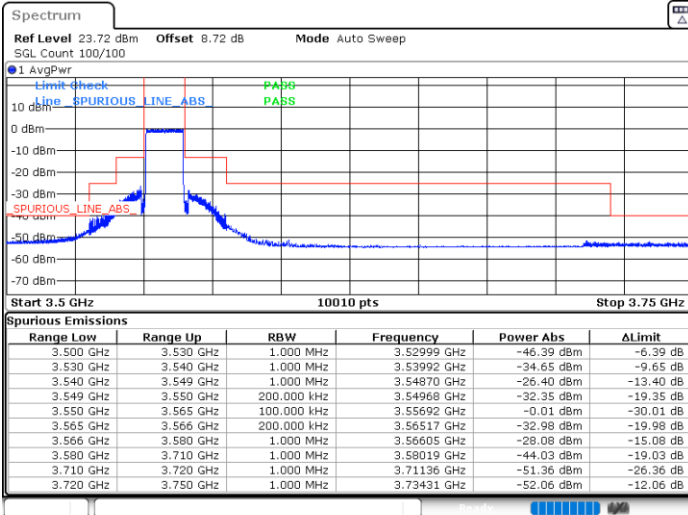

Highest Channel / 1RB0

Highest Channel / 1RBmax

Date: 9.MAY.2024 15:35:53

Date: 9.MAY.2024 15:41:09

Highest Channel / FullIRB

N/A

Date: 9.MAY.2024 15:46:22

LTE Band 48 / 15MHz

64QAM

Lowest Channel / 1RB0

Lowest Channel / 1RBmax

Date: 9.MAY.2024 15:05:57

Date: 9.MAY.2024 15:11:13

Lowest Channel / FullIRB

N/A

Date: 9.MAY.2024 15:16:26

LTE Band 48 / 15MHz

64QAM

Middle Channel / 1RB0

Middle Channel / 1RBmax

Date: 9.MAY.2024 15:21:37

Date: 9.MAY.2024 15:26:47

Middle Channel / Full

N/A

Date: 9.MAY.2024 15:31:57

LTE Band 48 / 15MHz

64QAM

Highest Channel / 1RB0

Highest Channel / 1RBmax

Date: 9.MAY.2024 15:37:11

Date: 9.MAY.2024 15:42:27

Highest Channel / FullIRB