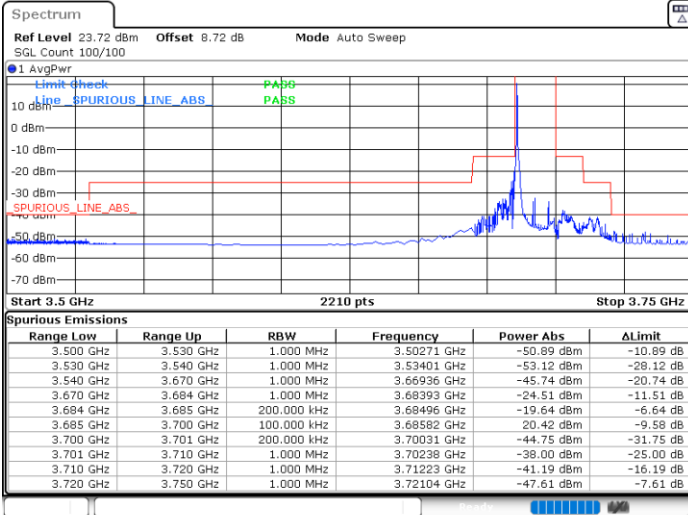

N/A

Date: 9.MAY.2024 15:13:50

LTE Band 48 / 15MHz

QPSK

Middle Channel / 1RB0

Middle Channel / 1RBmax

Date: 9.MAY.2024 15:19:02

Date: 9.MAY.2024 15:24:12

Middle Channel / Full

N/A

Date: 9.MAY.2024 15:29:22

LTE Band 48 / 15MHz

QPSK

Highest Channel / 1RB0

Highest Channel / 1RBmax

Date: 9.MAY.2024 15:34:32

Date: 9.MAY.2024 15:39:48

Highest Channel / FullIRB

N/A

Date: 9.MAY.2024 15:45:04

LTE Band 48 / 15MHz

16QAM

Lowest Channel / 1RB0

Lowest Channel / 1RBmax