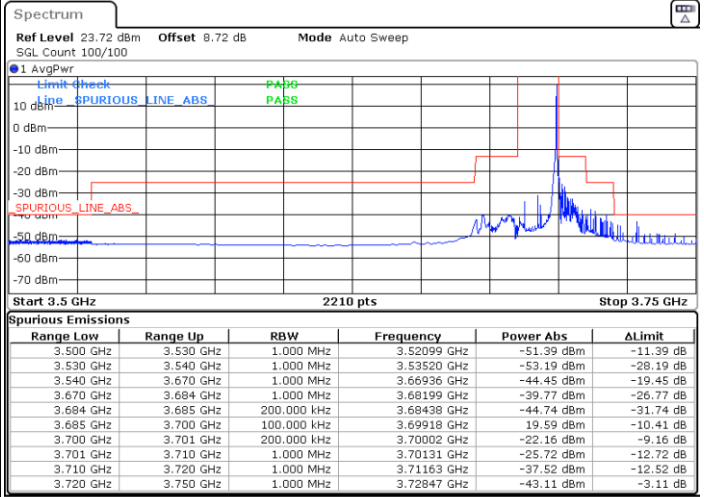

Date: 9.MAY.2024 15:39:48

Highest Channel / FullIRB

N/A

Date: 9.MAY.2024 15:45:04

LTE Band 48 / 15MHz

16QAM

Lowest Channel / 1RB0

Lowest Channel / 1RBmax

Date: 9.MAY.2024 15:04:39

Date: 9.MAY.2024 15:09:55

Lowest Channel / FullIRB

N/A

Date: 9.MAY.2024 15:15:08

LTE Band 48 / 15MHz

16QAM

Middle Channel / 1RB0

Middle Channel / 1RBmax

Date: 9.MAY.2024 15:20:19

Date: 9.MAY.2024 15:25:29

Middle Channel / Full

N/A

Date: 9.MAY.2024 15:29:22

LTE Band 48 / 15MHz

16QAM

Highest Channel / 1RB0

Highest Channel / 1RBmax

Date: 9.MAY.2024 15:35:53

Date: 9.MAY.2024 15:41:09

Highest Channel / FullIRB

N/A

Date: 9.MAY.2024 15:46:22

LTE Band 48 / 15MHz