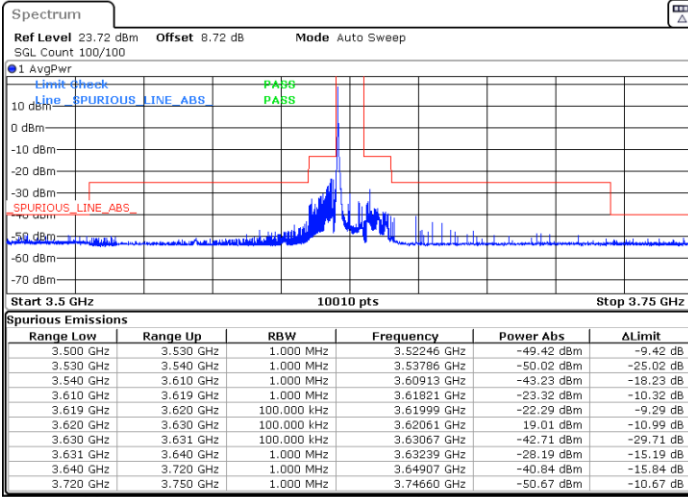

Highest Channel / FullIRB

N/A

Date: 9.MAY.2024 17:59:31

LTE Band 48 / 10MHz

64QAM

Lowest Channel / 1RB0

Lowest Channel / 1RBmax

Date: 9.MAY.2024 14:16:28

Date: 9.MAY.2024 14:21:44

Lowest Channel / FullRB

N/A

Date: 9.MAY.2024 14:26:57

LTE Band 48 / 10MHz

64QAM

Middle Channel / 1RB0

Middle Channel / 1RBmax

Date: 9.MAY.2024 14:32:08

Date: 9.MAY.2024 14:37:18

Middle Channel / Full

N/A

Date: 9.MAY.2024 14:42:28

LTE Band 48 / 10MHz

64QAM

Highest Channel / 1RB0

Highest Channel / 1RBmax

Date: 9.MAY.2024 14:47:43

Date: 9.MAY.2024 14:52:59

Highest Channel / FullIRB

N/A

Date: 9.MAY.2024 14:58:12

LTE Band 48 / 10MHz

256QAM