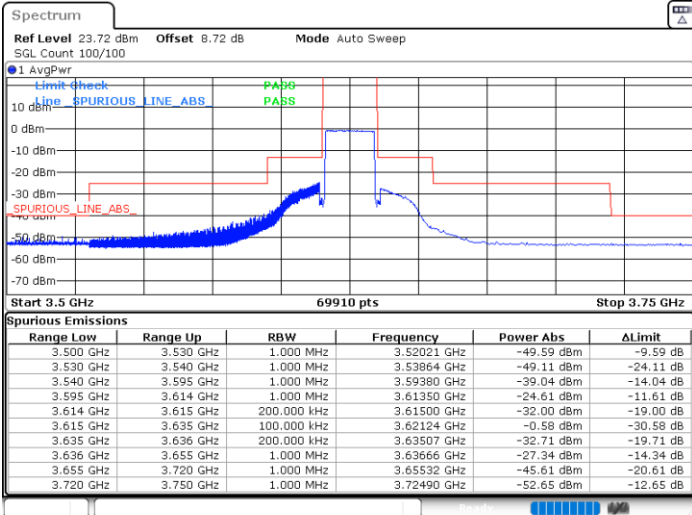

Middle Channel / Full

N/A

Date: 9.MAY.2024 16:23:31