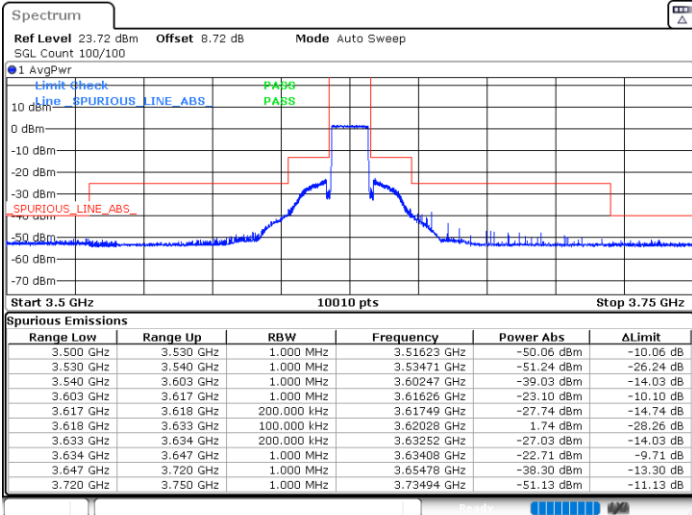

Date: 9.MAY.2024 15:04:39

Date: 9.MAY.2024 15:09:55

Lowest Channel / FullIRB

N/A

Date: 9.MAY.2024 15:15:08

LTE Band 48 / 15MHz

16QAM

Middle Channel / 1RB0

Middle Channel / 1RBmax

Date: 9.MAY.2024 15:20:19

Date: 9.MAY.2024 15:25:29

Middle Channel / Full

N/A

Date: 9.MAY.2024 15:29:22

LTE Band 48 / 15MHz

16QAM

Highest Channel / 1RB0

Highest Channel / 1RBmax

Date: 9.MAY.2024 15:35:53

Date: 9.MAY.2024 15:41:09

Highest Channel / FullIRB

N/A

Date: 9.MAY.2024 15:46:22

LTE Band 48 / 15MHz