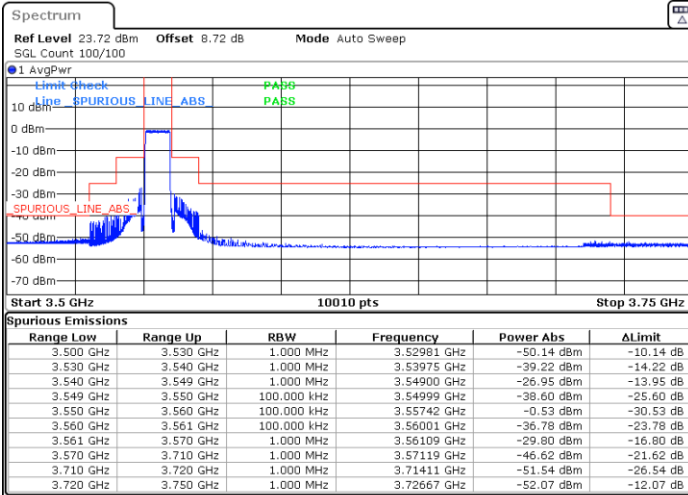

Highest Channel / 1RBmax

Date: 9.MAY.2024 14:47:43

Date: 9.MAY.2024 14:52:59

Highest Channel / FullIRB

N/A

Date: 9.MAY.2024 14:58:12

LTE Band 48 / 10MHz

256QAM

Lowest Channel / 1RB0

Lowest Channel / 1RBmax

Date: 9.MAY.2024 14:17:46

Date: 9.MAY.2024 14:23:02

Lowest Channel / FullIRB

N/A

Date: 9.MAY.2024 14:28:15

LTE Band 48 / 10MHz

LTE Band 48 / 10MHz

256QAM

Highest Channel / 1RB0

Highest Channel / 1RBmax

Date: 9.MAY.2024 14:49:01

Date: 9.MAY.2024 14:54:17

Highest Channel / FullIRB

N/A