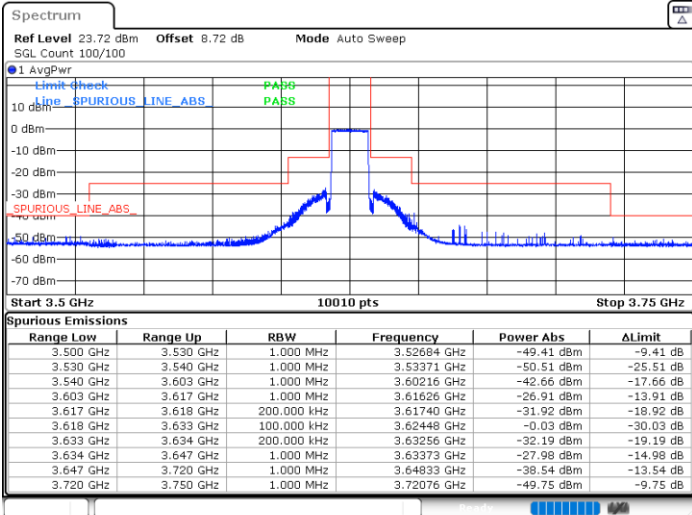

LTE Band 48 / 15MHz

64QAM

Middle Channel / 1RB0

Middle Channel / 1RBmax

Date: 9.MAY.2024 15:21:37

Date: 9.MAY.2024 15:26:47

Middle Channel / Full

N/A

Date: 9.MAY.2024 15:31:57

LTE Band 48 / 15MHz

64QAM

Highest Channel / 1RB0

Highest Channel / 1RBmax

Date: 9.MAY.2024 15:37:11

Date: 9.MAY.2024 15:42:27

Highest Channel / FullIRB