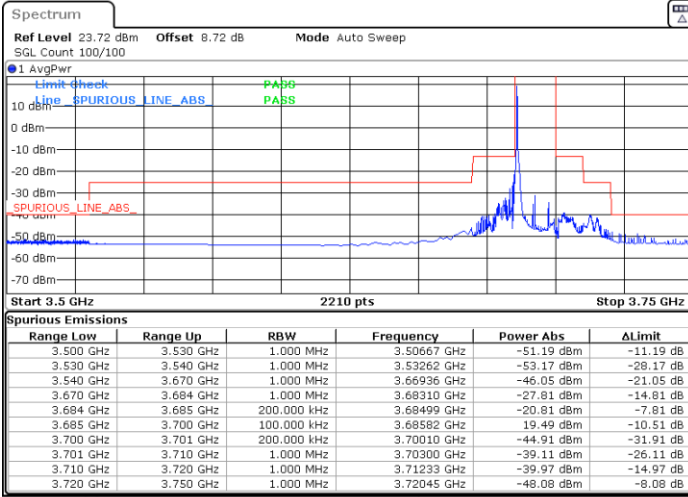

Date: 9.MAY.2024 15:39:48

Highest Channel / FullIRB

N/A

Date: 9.MAY.2024 15:45:04

LTE Band 48 / 15MHz

16QAM

Lowest Channel / 1RB0

Lowest Channel / 1RBmax

Date: 9.MAY.2024 15:04:39

Date: 9.MAY.2024 15:09:55

Lowest Channel / FullIRB

N/A

Date: 9.MAY.2024 15:15:08

LTE Band 48 / 15MHz

16QAM

Middle Channel / 1RB0

Middle Channel / 1RBmax

Date: 9.MAY.2024 15:20:19

Date: 9.MAY.2024 15:25:29

Middle Channel / Full

N/A

Date: 9.MAY.2024 15:29:22

LTE Band 48 / 15MHz

16QAM

Highest Channel / 1RB0

Highest Channel / 1RBmax

Date: 9.MAY.2024 15:35:53

Date: 9.MAY.2024 15:41:09

Highest Channel / FullIRB

N/A

Date: 9.MAY.2024 15:46:22

LTE Band 48 / 15MHz