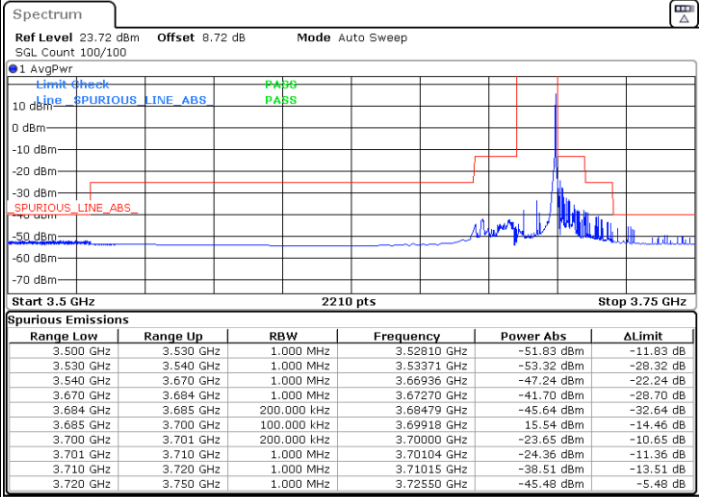

Lowest Channel / FullIRB

N/A

Date: 9.MAY.2024 15:17:44

LTE Band 48 / 15MHz

256QAM

Middle Channel / 1RB0

Middle Channel / 1RBmax

Date: 9.MAY.2024 15:22:54

Date: 9.MAY.2024 15:28:04

Middle Channel / Full

N/A

Date: 9.MAY.2024 15:33:14

LTE Band 48 / 15MHz

256QAM

Highest Channel / 1RB0

Highest Channel / 1RBmax

Date: 9.MAY.2024 15:38:29

Date: 9.MAY.2024 15:43:45

Highest Channel / FullIRB

N/A

Date: 9.MAY.2024 15:48:58

LTE Band 48 / 20MHz

QPSK

Lowest Channel / 1RB0

Lowest Channel / 1RBmax

Date: 9.MAY.2024 17:00:17

Date: 9.MAY.2024 17:07:53

Lowest Channel / FullIRB

N/A

Date: 9.MAY.2024 17:15:29

LTE Band 48 / 20MHz

QPSK