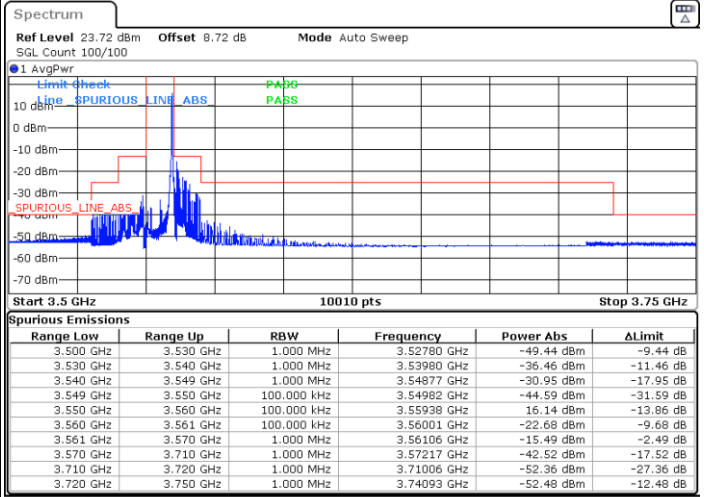

Date: 9.MAY.2024 14:32:08

Date: 9.MAY.2024 14:37:18

Middle Channel / Full

N/A

Date: 9.MAY.2024 14:42:28

LTE Band 48 / 10MHz

64QAM

Highest Channel / 1RB0

Highest Channel / 1RBmax

Date: 9.MAY.2024 14:47:43

Date: 9.MAY.2024 14:52:59

Highest Channel / FullIRB

N/A

Date: 9.MAY.2024 14:58:12

LTE Band 48 / 10MHz

256QAM

Lowest Channel / 1RB0

Lowest Channel / 1RBmax

Date: 9.MAY.2024 14:17:46

Date: 9.MAY.2024 14:23:02

Lowest Channel / FullIRB

N/A

Date: 9.MAY.2024 14:28:15

LTE Band 48 / 10MHz