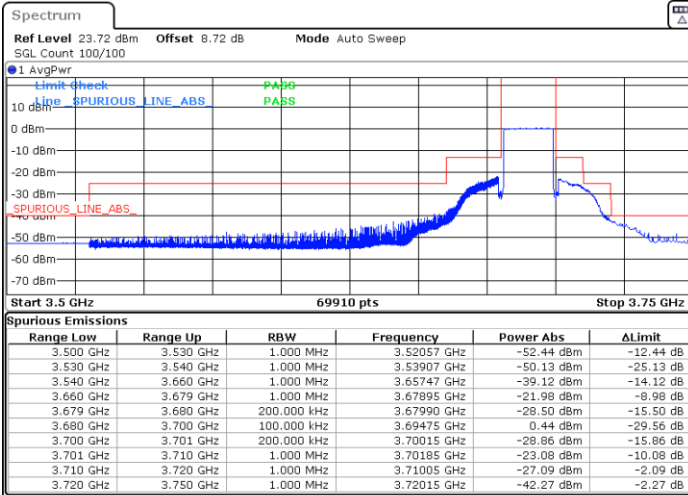

Middle Channel / 1RB0

Middle Channel / 1RBmax

Date: 9.MAY.2024 16:10:48

Date: 9.MAY.2024 16:16:22

Middle Channel / Full

N/A

Date: 9.MAY.2024 16:22:04

LTE Band 48 / 20MHz

QPSK

Highest Channel / 1RB0

Highest Channel / 1RBmax

Date: 9.MAY.2024 17:23:02

Date: 9.MAY.2024 16:34:50

Highest Channel / FullIRB

N/A

Date: 9.MAY.2024 16:44:18

LTE Band 48 / 20MHz

16QAM

Lowest Channel / 1RB0

Lowest Channel / 1RBmax

Date: 9.MAY.2024 17:02:14

Date: 9.MAY.2024 17:09:50

Lowest Channel / FullIRB

N/A