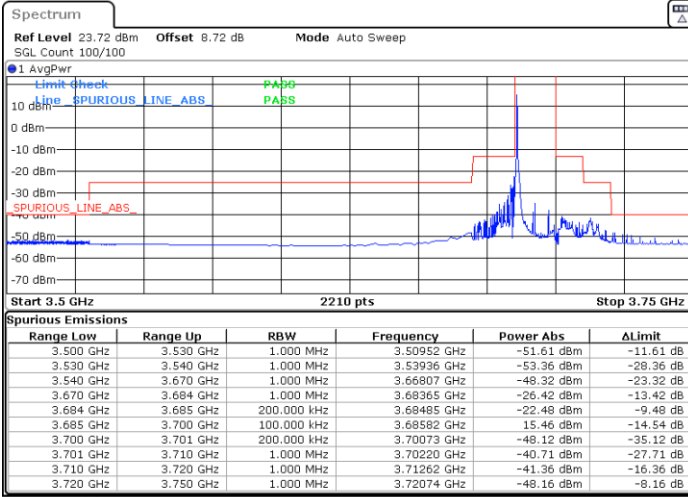

Lowest Channel / FullIRB

N/A

Date: 9.MAY.2024 15:17:44

LTE Band 48 / 15MHz

256QAM

Middle Channel / 1RB0

Middle Channel / 1RBmax

Date: 9.MAY.2024 15:22:54

Date: 9.MAY.2024 15:28:04

Middle Channel / Full

N/A

Date: 9.MAY.2024 15:33:14

LTE Band 48 / 15MHz

256QAM

Highest Channel / 1RB0

Highest Channel / 1RBmax

Date: 9.MAY.2024 15:38:29

Date: 9.MAY.2024 15:43:45

Highest Channel / FullIRB

N/A

Date: 9.MAY.2024 15:48:58

LTE Band 48 / 20MHz

QPSK

Lowest Channel / 1RB0

Lowest Channel / 1RBmax

Date: 9.MAY.2024 17:00:17

Date: 9.MAY.2024 17:07:53

Lowest Channel / FullIRB

N/A

Date: 9.MAY.2024 17:15:29

LTE Band 48 / 20MHz

QPSK