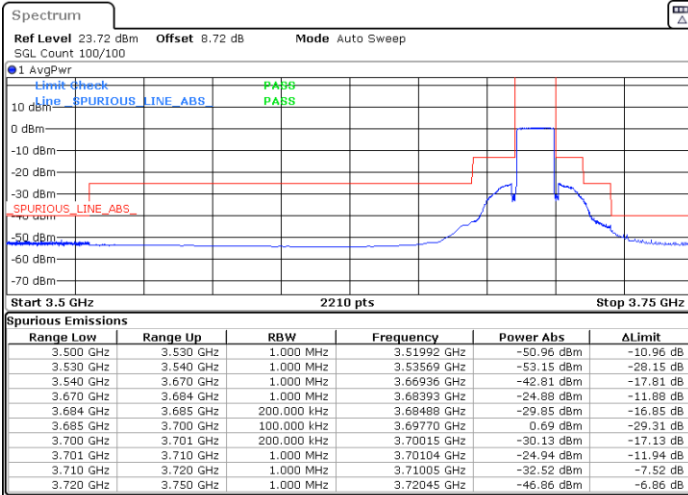

Middle Channel / 1RBmax

Date: 9.MAY.2024 15:20:19

Date: 9.MAY.2024 15:25:29

Middle Channel / Full

N/A

Date: 9.MAY.2024 15:29:22

LTE Band 48 / 15MHz

16QAM

Highest Channel / 1RB0

Highest Channel / 1RBmax

Date: 9.MAY.2024 15:35:53

Date: 9.MAY.2024 15:41:09

Highest Channel / FullIRB

N/A

Date: 9.MAY.2024 15:46:22

LTE Band 48 / 15MHz

64QAM

Lowest Channel / 1RB0

Lowest Channel / 1RBmax

Date: 9.MAY.2024 15:05:57

Date: 9.MAY.2024 15:11:13

Lowest Channel / FullIRB

N/A

Date: 9.MAY.2024 15:16:26