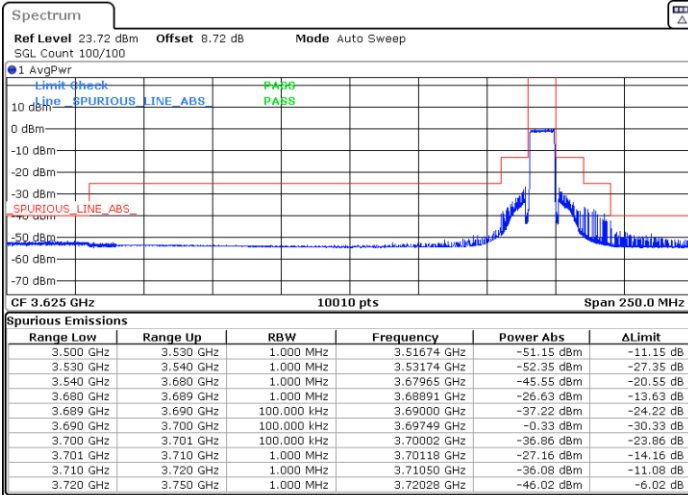

LTE Band 48 / 10MHz

256QAM

Highest Channel / 1RB0

Highest Channel / 1RBmax

Date: 9.MAY.2024 14:49:01

Date: 9.MAY.2024 14:54:17

Highest Channel / FullIRB

N/A

Date: 9.MAY.2024 14:59:30

LTE Band 48 / 15MHz

QPSK

Lowest Channel / 1RB0

Lowest Channel / 1RBmax

Date: 9.MAY.2024 15:03:18

Date: 9.MAY.2024 15:08:34

Lowest Channel / FullIRB