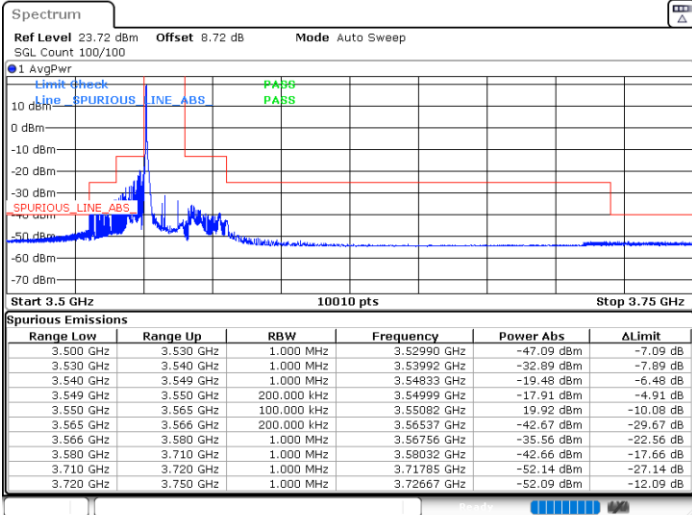

Middle Channel / Full

N/A

Date: 9.MAY.2024 15:29:22

LTE Band 48 / 15MHz

QPSK

Highest Channel / 1RB0

Highest Channel / 1RBmax

Date: 9.MAY.2024 15:34:32

Date: 9.MAY.2024 15:39:48

Highest Channel / FullIRB

N/A

Date: 9.MAY.2024 15:45:04

LTE Band 48 / 15MHz

16QAM

Lowest Channel / 1RB0

Lowest Channel / 1RBmax

Date: 9.MAY.2024 15:04:39

Date: 9.MAY.2024 15:09:55

Lowest Channel / FullIRB

N/A

Date: 9.MAY.2024 15:15:08

LTE Band 48 / 15MHz

16QAM

Middle Channel / 1RB0