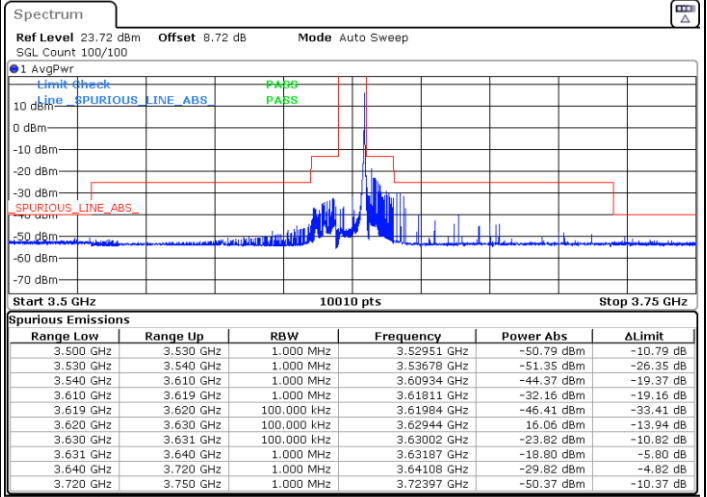

LTE Band 48 / 10MHz

256QAM

Middle Channel / 1RB0

Middle Channel / 1RBmax

Date: 9.MAY.2024 14:33:25

Date: 9.MAY.2024 14:38:35