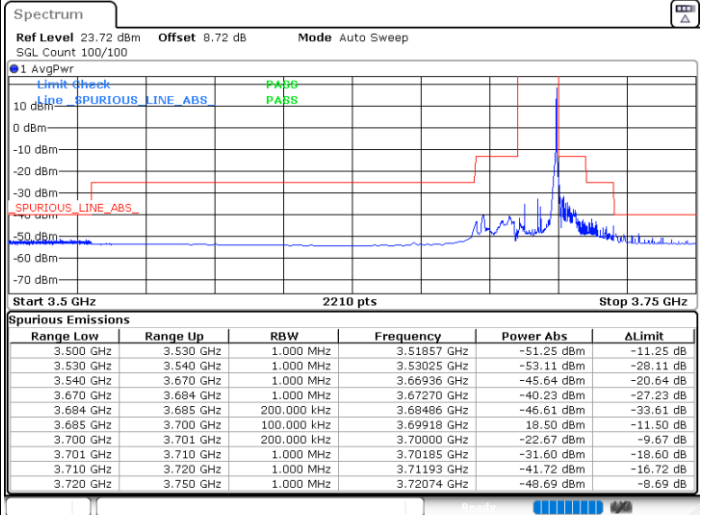

LTE Band 48 / 15MHz

64QAM

Middle Channel / 1RB0

Middle Channel / 1RBmax

Date: 9.MAY.2024 15:21:37

Date: 9.MAY.2024 15:26:47

Middle Channel / Full

N/A

Date: 9.MAY.2024 15:31:57

LTE Band 48 / 15MHz

64QAM

Highest Channel / 1RB0

Highest Channel / 1RBmax

Date: 9.MAY.2024 15:37:11

Date: 9.MAY.2024 15:42:27

Highest Channel / FullIRB

N/A

Date: 9.MAY.2024 15:47:40

LTE Band 48 / 15MHz

256QAM

Lowest Channel / 1RB0

Lowest Channel / 1RBmax

Date: 9.MAY.2024 15:07:15

Date: 9.MAY.2024 15:12:31