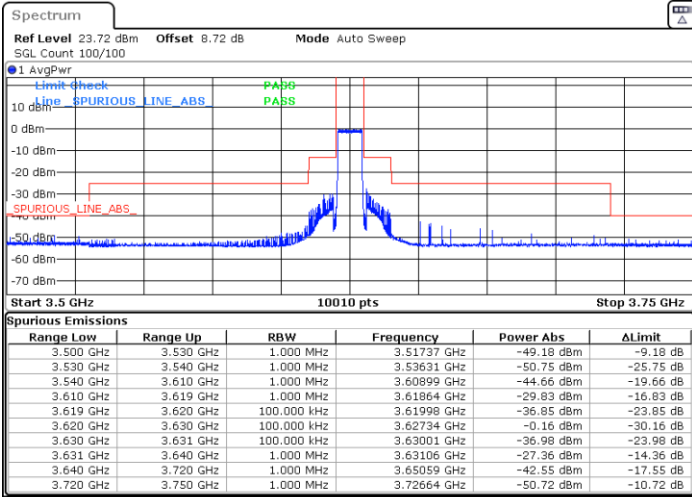

Lowest Channel / 1RB0

Lowest Channel / 1RBmax

Date: 9.MAY.2024 14:17:46

Date: 9.MAY.2024 14:23:02

Lowest Channel / FullIRB

N/A

Date: 9.MAY.2024 14:28:15

LTE Band 48 / 10MHz

256QAM

Middle Channel / 1RB0

Middle Channel / 1RBmax

Date: 9.MAY.2024 14:33:25

Date: 9.MAY.2024 14:38:35

Middle Channel / Full

N/A

Date: 9.MAY.2024 14:43:45

LTE Band 48 / 10MHz

256QAM

Highest Channel / 1RB0

Highest Channel / 1RBmax

Date: 9.MAY.2024 14:49:01

Date: 9.MAY.2024 14:54:17

Highest Channel / FullIRB

N/A