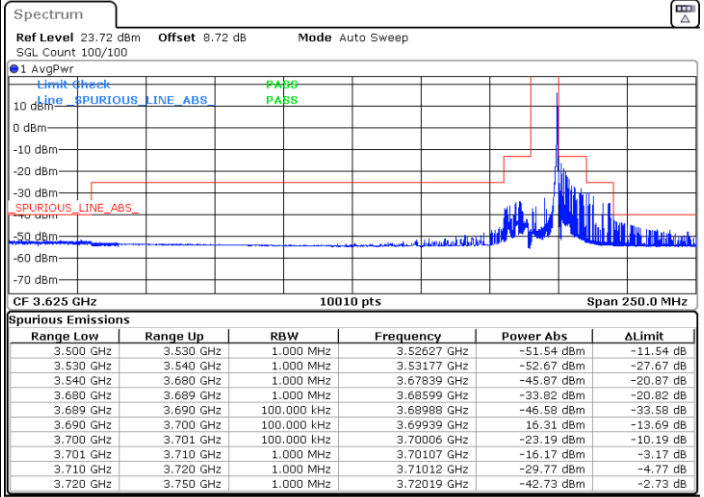

Lowest Channel / 1RB0

Lowest Channel / 1RBmax

Date: 9.MAY.2024 14:17:46

Date: 9.MAY.2024 14:23:02

Lowest Channel / FullIRB

N/A

Date: 9.MAY.2024 14:28:15

LTE Band 48 / 10MHz

256QAM

Middle Channel / 1RB0

Middle Channel / 1RBmax

Date: 9.MAY.2024 14:33:25

Date: 9.MAY.2024 14:38:35

Middle Channel / Full

N/A

Date: 9.MAY.2024 14:43:45

LTE Band 48 / 10MHz

256QAM

Highest Channel / 1RB0

Highest Channel / 1RBmax

Date: 9.MAY.2024 14:49:01

Date: 9.MAY.2024 14:54:17

Highest Channel / FullIRB

N/A

Date: 9.MAY.2024 14:59:30

LTE Band 48 / 15MHz

QPSK

Lowest Channel / 1RB0

Lowest Channel / 1RBmax

Date: 9.MAY.2024 15:03:18

Date: 9.MAY.2024 15:08:34

Lowest Channel / FullIRB