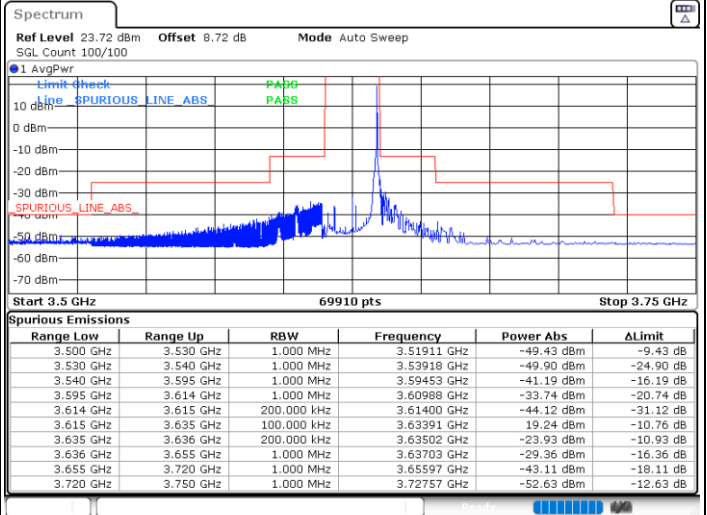

LTE Band 48 / 20MHz

16QAM

Lowest Channel / 1RB0

Lowest Channel / 1RBmax

Date: 9.MAY.2024 17:02:14

Date: 9.MAY.2024 17:09:50

Lowest Channel / FullIRB

N/A

Date: 9.MAY.2024 17:17:22

LTE Band 48 / 20MHz

16QAM

Middle Channel / 1RB0

Middle Channel / 1RBmax

Date: 9.MAY.2024 16:12:12

Date: 9.MAY.2024 16:17:45

Middle Channel / Full