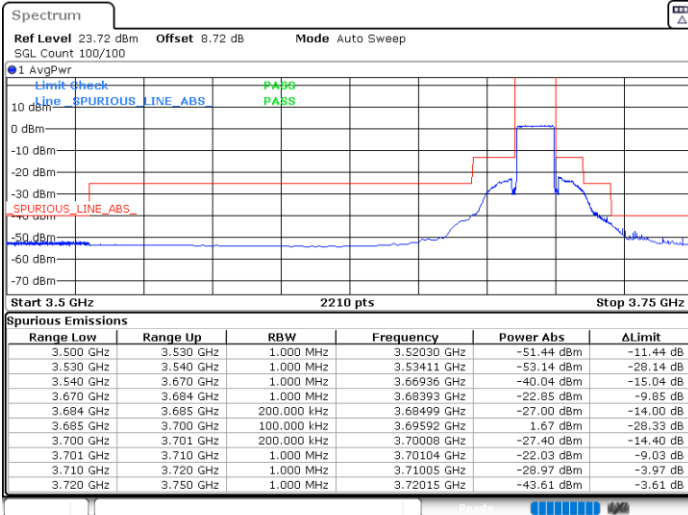

N/A

Date: 9.MAY.2024 15:13:50

LTE Band 48 / 15MHz

QPSK

Middle Channel / 1RB0

Middle Channel / 1RBmax

Date: 9.MAY.2024 15:19:02

Date: 9.MAY.2024 15:24:12

Middle Channel / Full

N/A

Date: 9.MAY.2024 15:29:22

LTE Band 48 / 15MHz

QPSK

Highest Channel / 1RB0

Highest Channel / 1RBmax

Date: 9.MAY.2024 15:34:32

Date: 9.MAY.2024 15:39:48

Highest Channel / FullIRB

N/A

Date: 9.MAY.2024 15:45:04

LTE Band 48 / 15MHz

16QAM

Lowest Channel / 1RB0

Lowest Channel / 1RBmax