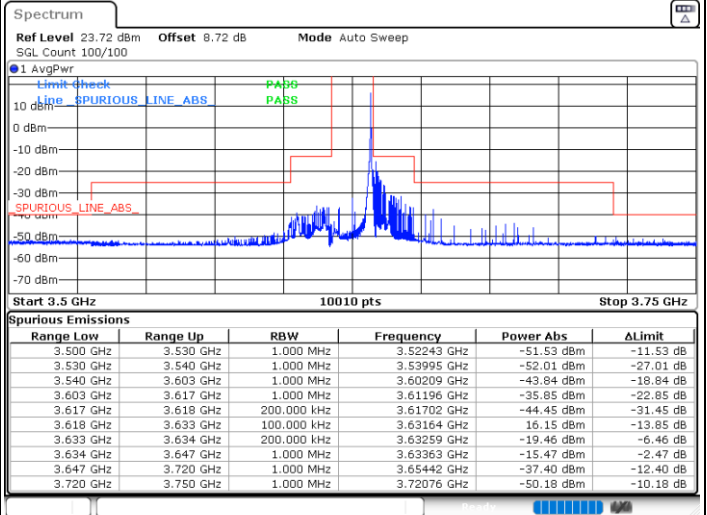

N/A

Date: 9.MAY.2024 15:47:40

LTE Band 48 / 15MHz

256QAM

Lowest Channel / 1RB0

Lowest Channel / 1RBmax

Date: 9.MAY.2024 15:07:15

Date: 9.MAY.2024 15:12:31

Lowest Channel / FullIRB

N/A

Date: 9.MAY.2024 15:17:44

LTE Band 48 / 15MHz

256QAM

Middle Channel / 1RB0

Middle Channel / 1RBmax

Date: 9.MAY.2024 15:22:54

Date: 9.MAY.2024 15:28:04

Middle Channel / Full

N/A

Date: 9.MAY.2024 15:33:14

LTE Band 48 / 15MHz

256QAM

Highest Channel / 1RB0

Highest Channel / 1RBmax

Date: 9.MAY.2024 15:38:29

Date: 9.MAY.2024 15:43:45

Highest Channel / FullIRB

N/A

Date: 9.MAY.2024 15:48:58

LTE Band 48 / 20MHz

QPSK

Lowest Channel / 1RB0