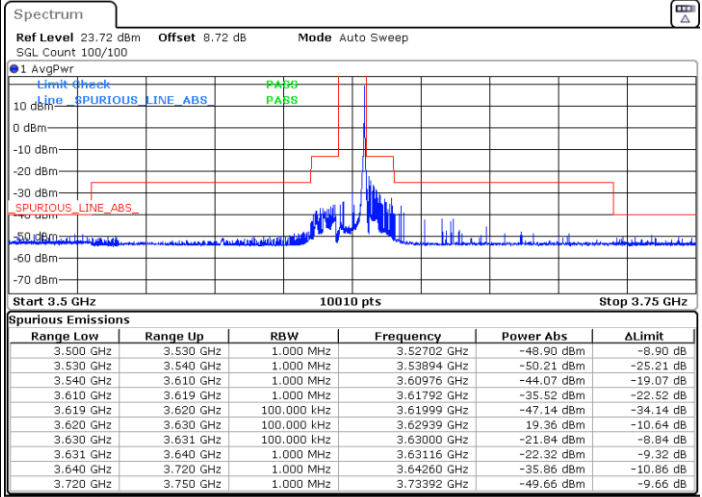

Highest Channel / FullIRB

N/A

Date: 9.MAY.2024 17:59:31

LTE Band 48 / 10MHz

64QAM

Lowest Channel / 1RB0

Lowest Channel / 1RBmax

Date: 9.MAY.2024 14:16:28

Date: 9.MAY.2024 14:21:44

Lowest Channel / FullRB

N/A

Date: 9.MAY.2024 14:26:57

LTE Band 48 / 10MHz

64QAM

Middle Channel / 1RB0

Middle Channel / 1RBmax

Date: 9.MAY.2024 14:32:08

Date: 9.MAY.2024 14:37:18

Middle Channel / Full

N/A

Date: 9.MAY.2024 14:42:28

LTE Band 48 / 10MHz

64QAM

Highest Channel / 1RB0

Highest Channel / 1RBmax

Date: 9.MAY.2024 14:47:43

Date: 9.MAY.2024 14:52:59

Highest Channel / FullIRB

N/A

Date: 9.MAY.2024 14:58:12

LTE Band 48 / 10MHz

256QAM