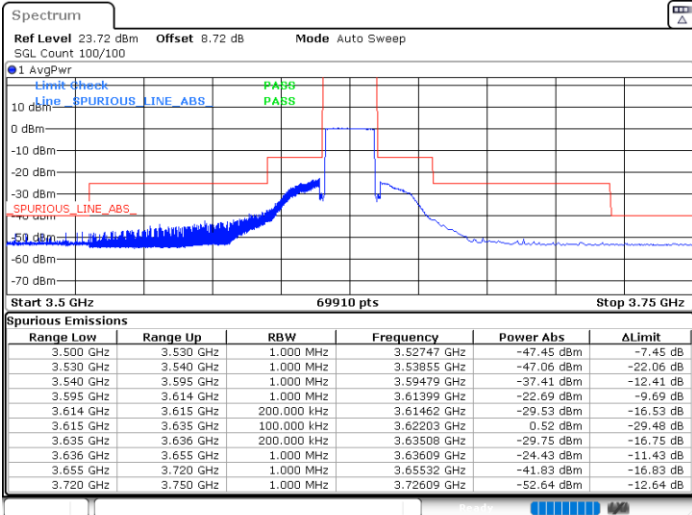

Date: 9.MAY.2024 15:38:29

Date: 9.MAY.2024 15:43:45

Highest Channel / FullIRB

N/A

Date: 9.MAY.2024 15:48:58

LTE Band 48 / 20MHz

QPSK

Lowest Channel / 1RB0

Lowest Channel / 1RBmax

Date: 9.MAY.2024 17:00:17

Date: 9.MAY.2024 17:07:53

Lowest Channel / FullIRB

N/A

Date: 9.MAY.2024 17:15:29

LTE Band 48 / 20MHz

QPSK

Middle Channel / 1RB0

Middle Channel / 1RBmax

Date: 9.MAY.2024 16:10:48

Date: 9.MAY.2024 16:16:22

Middle Channel / Full

N/A

Date: 9.MAY.2024 16:22:04

LTE Band 48 / 20MHz

QPSK

Highest Channel / 1RB0

Highest Channel / 1RBmax

Date: 9.MAY.2024 17:23:02

Date: 9.MAY.2024 16:34:50

Highest Channel / FullIRB

N/A

Date: 9.MAY.2024 16:44:18