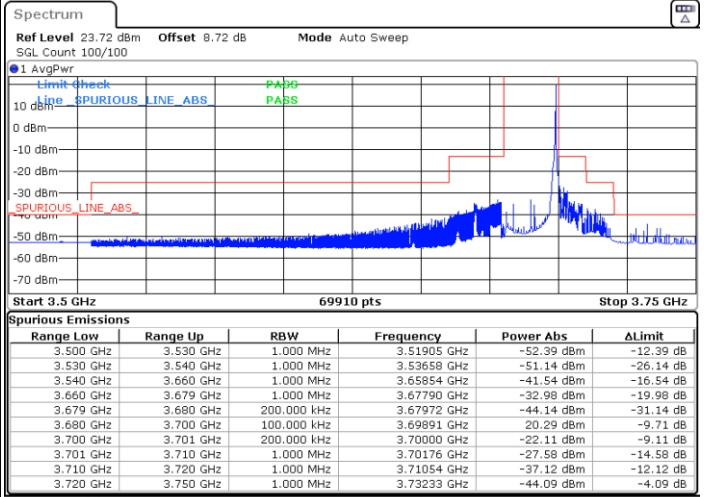

Date: 9.MAY.2024 15:38:29

Date: 9.MAY.2024 15:43:45

Highest Channel / FullIRB

N/A

Date: 9.MAY.2024 15:48:58

LTE Band 48 / 20MHz

QPSK

Lowest Channel / 1RB0

Lowest Channel / 1RBmax

Date: 9.MAY.2024 17:00:17

Date: 9.MAY.2024 17:07:53

Lowest Channel / FullIRB

N/A

Date: 9.MAY.2024 17:15:29

LTE Band 48 / 20MHz

QPSK

Middle Channel / 1RB0

Middle Channel / 1RBmax

Date: 9.MAY.2024 16:10:48

Date: 9.MAY.2024 16:16:22

Middle Channel / Full

N/A

Date: 9.MAY.2024 16:22:04

LTE Band 48 / 20MHz

QPSK

Highest Channel / 1RB0

Highest Channel / 1RBmax

Date: 9.MAY.2024 17:23:02

Date: 9.MAY.2024 16:34:50

Highest Channel / FullIRB

N/A

Date: 9.MAY.2024 16:44:18