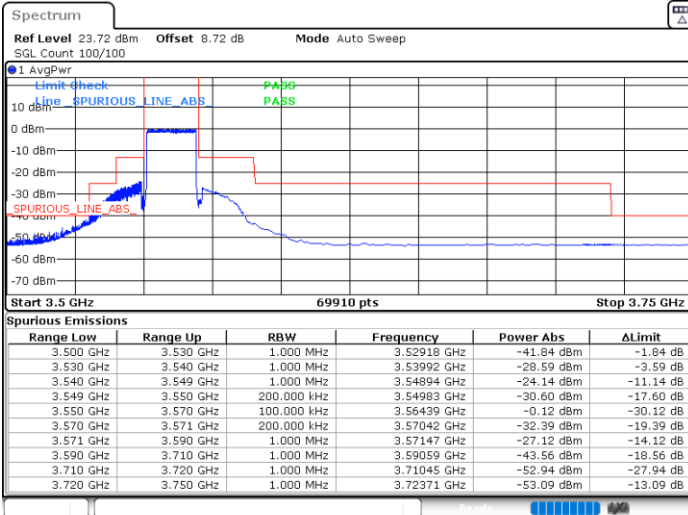

QPSK

Highest Channel / 1RB0

Highest Channel / 1RBmax

Date: 9.MAY.2024 17:23:02

Date: 9.MAY.2024 16:34:50

Highest Channel / FullIRB

N/A

Date: 9.MAY.2024 16:44:18

LTE Band 48 / 20MHz

16QAM

Lowest Channel / 1RB0

Lowest Channel / 1RBmax

Date: 9.MAY.2024 17:02:14

Date: 9.MAY.2024 17:09:50

Lowest Channel / FullIRB

N/A

Date: 9.MAY.2024 17:17:22

LTE Band 48 / 20MHz

16QAM

Middle Channel / 1RB0

Middle Channel / 1RBmax

Date: 9.MAY.2024 16:12:12

Date: 9.MAY.2024 16:17:45

Middle Channel / Full