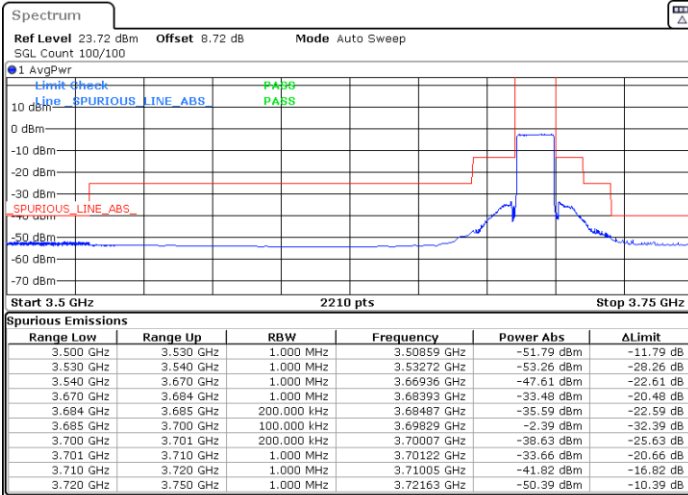

Lowest Channel / FullIRB

N/A

Date: 9.MAY.2024 15:17:44

LTE Band 48 / 15MHz

256QAM

Middle Channel / 1RB0

Middle Channel / 1RBmax

Date: 9.MAY.2024 15:22:54

Date: 9.MAY.2024 15:28:04

Middle Channel / Full

N/A

Date: 9.MAY.2024 15:33:14

LTE Band 48 / 15MHz

256QAM

Highest Channel / 1RB0

Highest Channel / 1RBmax

Date: 9.MAY.2024 15:38:29

Date: 9.MAY.2024 15:43:45

Highest Channel / FullIRB

N/A

Date: 9.MAY.2024 15:48:58

LTE Band 48 / 20MHz

QPSK

Lowest Channel / 1RB0

Lowest Channel / 1RBmax

Date: 9.MAY.2024 17:00:17

Date: 9.MAY.2024 17:07:53

Lowest Channel / FullIRB

N/A

Date: 9.MAY.2024 17:15:29

LTE Band 48 / 20MHz

QPSK