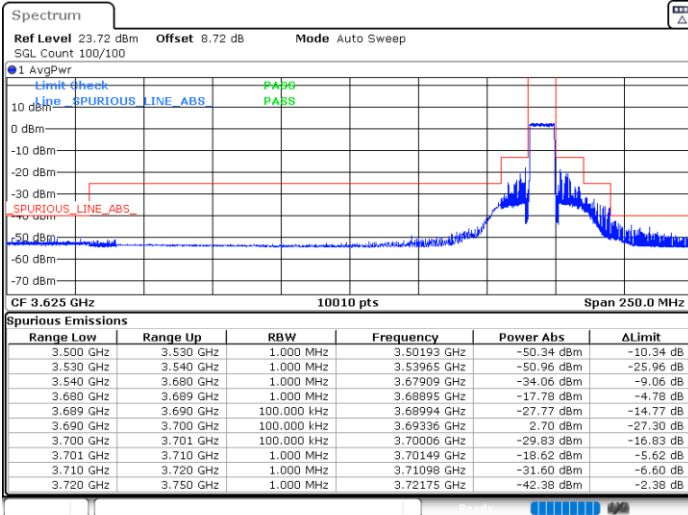

N/A

Date: 9.MAY.2024 14:41:10

LTE Band 48 / 10MHz

16QAM

Highest Channel / 1RB0

Highest Channel / 1RBmax

Date: 9.MAY.2024 14:46:24

Date: 9.MAY.2024 14:51:41

Highest Channel / FullIRB

N/A

Date: 9.MAY.2024 17:59:31

LTE Band 48 / 10MHz

64QAM

Lowest Channel / 1RB0

Lowest Channel / 1RBmax

Date: 9.MAY.2024 14:16:28