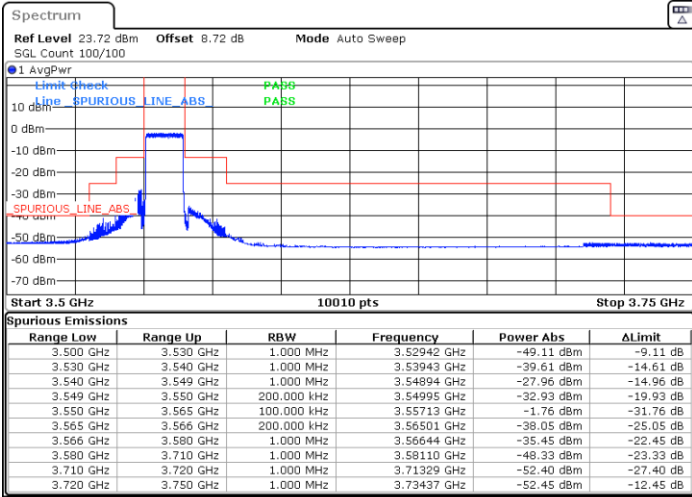

Date: 9.MAY.2024 15:31:57

LTE Band 48 / 15MHz

64QAM

Highest Channel / 1RB0

Highest Channel / 1RBmax

Date: 9.MAY.2024 15:37:11

Date: 9.MAY.2024 15:42:27

Highest Channel / FullIRB

N/A

Date: 9.MAY.2024 15:47:40

LTE Band 48 / 15MHz

256QAM

Lowest Channel / 1RB0

Lowest Channel / 1RBmax

Date: 9.MAY.2024 15:07:15

Date: 9.MAY.2024 15:12:31

Lowest Channel / FullIRB

N/A

Date: 9.MAY.2024 15:17:44

LTE Band 48 / 15MHz

256QAM

Middle Channel / 1RB0

Middle Channel / 1RBmax

Date: 9.MAY.2024 15:22:54

Date: 9.MAY.2024 15:28:04

Middle Channel / Full

N/A

Date: 9.MAY.2024 15:33:14

LTE Band 48 / 15MHz

256QAM

Highest Channel / 1RB0

Highest Channel / 1RBmax