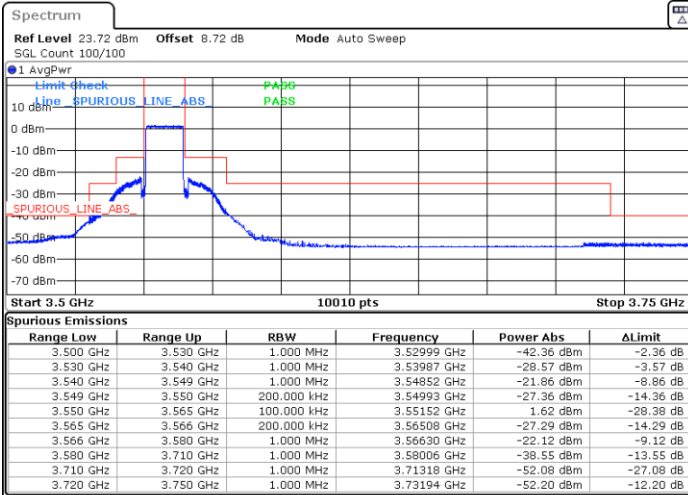

LTE Band 48 / 10MHz

256QAM

Highest Channel / 1RB0

Highest Channel / 1RBmax

Date: 9.MAY.2024 14:49:01

Date: 9.MAY.2024 14:54:17

Highest Channel / FullIRB

N/A

Date: 9.MAY.2024 14:59:30

LTE Band 48 / 15MHz

QPSK

Lowest Channel / 1RB0

Lowest Channel / 1RBmax

Date: 9.MAY.2024 15:03:18

Date: 9.MAY.2024 15:08:34

Lowest Channel / FullIRB

N/A

Date: 9.MAY.2024 15:13:50

LTE Band 48 / 15MHz

QPSK

Middle Channel / 1RB0

Middle Channel / 1RBmax

Date: 9.MAY.2024 15:19:02

Date: 9.MAY.2024 15:24:12

Middle Channel / Full

N/A

Date: 9.MAY.2024 15:29:22

LTE Band 48 / 15MHz

QPSK

Highest Channel / 1RB0

Highest Channel / 1RBmax

Date: 9.MAY.2024 15:34:32