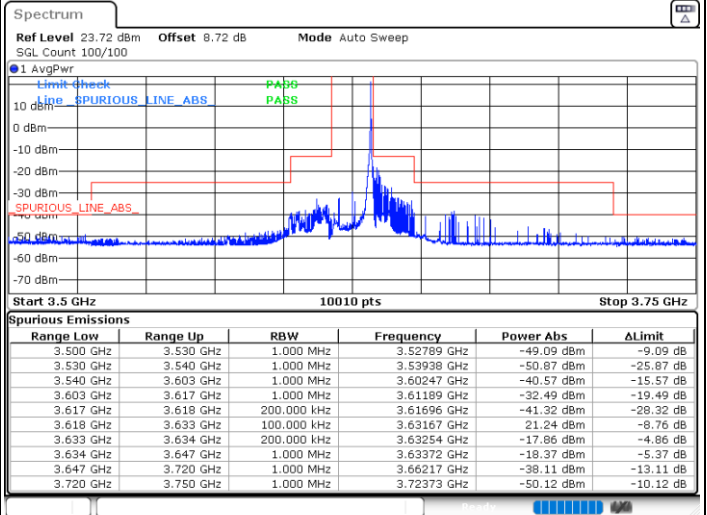

Date: 9.MAY.2024 14:59:30

LTE Band 48 / 15MHz

QPSK

Lowest Channel / 1RB0

Lowest Channel / 1RBmax

Date: 9.MAY.2024 15:03:18

Date: 9.MAY.2024 15:08:34

Lowest Channel / FullIRB

N/A

Date: 9.MAY.2024 15:13:50

LTE Band 48 / 15MHz

QPSK

Middle Channel / 1RB0

Middle Channel / 1RBmax

Date: 9.MAY.2024 15:19:02

Date: 9.MAY.2024 15:24:12

Middle Channel / Full

N/A

Date: 9.MAY.2024 15:29:22

LTE Band 48 / 15MHz

QPSK

Highest Channel / 1RB0

Highest Channel / 1RBmax

Date: 9.MAY.2024 15:34:32