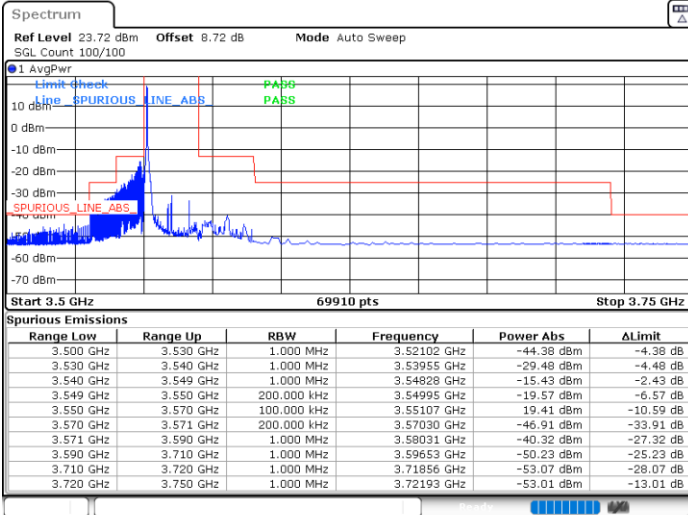

Lowest Channel / 1RBmax

Date: 9.MAY.2024 17:00:17

Date: 9.MAY.2024 17:07:53

Lowest Channel / FullIRB

N/A

Date: 9.MAY.2024 17:15:29

LTE Band 48 / 20MHz

QPSK

Middle Channel / 1RB0

Middle Channel / 1RBmax

Date: 9.MAY.2024 16:10:48

Date: 9.MAY.2024 16:16:22

Middle Channel / Full

N/A

Date: 9.MAY.2024 16:22:04

LTE Band 48 / 20MHz

QPSK

Highest Channel / 1RB0

Highest Channel / 1RBmax

Date: 9.MAY.2024 17:23:02

Date: 9.MAY.2024 16:34:50

Highest Channel / FullIRB

N/A

Date: 9.MAY.2024 16:44:18

LTE Band 48 / 20MHz

16QAM

Lowest Channel / 1RB0

Lowest Channel / 1RBmax

Date: 9.MAY.2024 17:02:14

Date: 9.MAY.2024 17:09:50

Lowest Channel / FullIRB

N/A