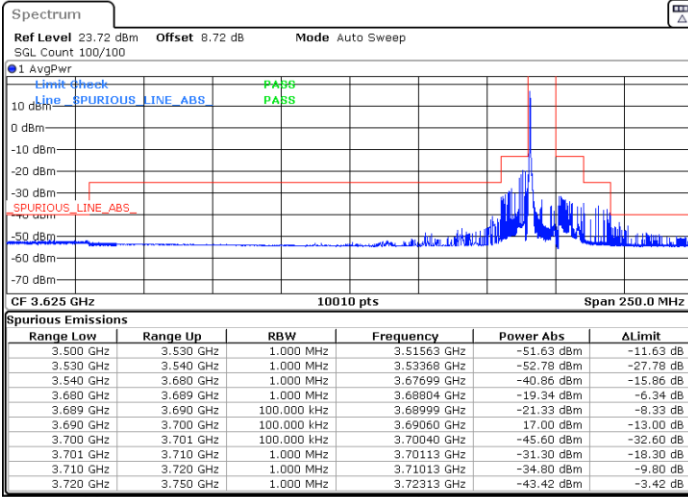

Lowest Channel / 1RB0

Lowest Channel / 1RBmax

Date: 9.MAY.2024 14:17:46

Date: 9.MAY.2024 14:23:02

Lowest Channel / FullIRB

N/A

Date: 9.MAY.2024 14:28:15

LTE Band 48 / 10MHz

256QAM

Middle Channel / 1RB0

Middle Channel / 1RBmax

Date: 9.MAY.2024 14:33:25

Date: 9.MAY.2024 14:38:35

Middle Channel / Full

N/A

Date: 9.MAY.2024 14:43:45

LTE Band 48 / 10MHz

256QAM

Highest Channel / 1RB0

Highest Channel / 1RBmax

Date: 9.MAY.2024 14:49:01

Date: 9.MAY.2024 14:54:17

Highest Channel / FullIRB

N/A