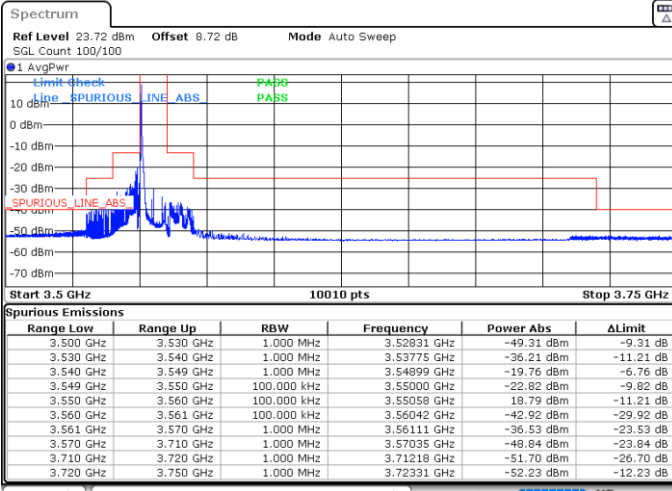

N/A

Date: 9.MAY.2024 14:41:10

LTE Band 48 / 10MHz

16QAM

Highest Channel / 1RB0

Highest Channel / 1RBmax

Date: 9.MAY.2024 14:46:24

Date: 9.MAY.2024 14:51:41

Highest Channel / FullIRB

N/A

Date: 9.MAY.2024 17:59:31

LTE Band 48 / 10MHz

64QAM

Lowest Channel / 1RB0

Lowest Channel / 1RBmax

Date: 9.MAY.2024 14:16:28

Date: 9.MAY.2024 14:21:44

Lowest Channel / FullRB

N/A

Date: 9.MAY.2024 14:26:57

LTE Band 48 / 10MHz

64QAM

Middle Channel / 1RB0

Middle Channel / 1RBmax