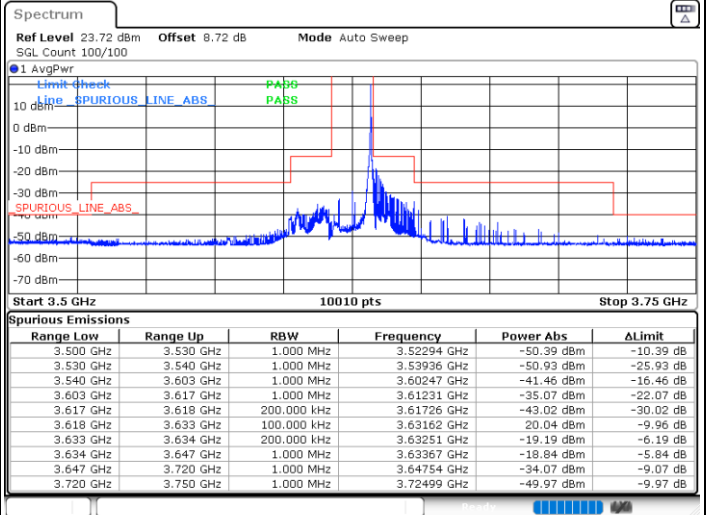

Date: 9.MAY.2024 15:39:48

Highest Channel / FullIRB

N/A

Date: 9.MAY.2024 15:45:04

LTE Band 48 / 15MHz

16QAM

Lowest Channel / 1RB0

Lowest Channel / 1RBmax

Date: 9.MAY.2024 15:04:39

Date: 9.MAY.2024 15:09:55

Lowest Channel / FullIRB

N/A

Date: 9.MAY.2024 15:15:08

LTE Band 48 / 15MHz

16QAM

Middle Channel / 1RB0

Middle Channel / 1RBmax

Date: 9.MAY.2024 15:20:19

Date: 9.MAY.2024 15:25:29

Middle Channel / Full

N/A

Date: 9.MAY.2024 15:29:22

LTE Band 48 / 15MHz

16QAM

Highest Channel / 1RB0

Highest Channel / 1RBmax

Date: 9.MAY.2024 15:35:53

Date: 9.MAY.2024 15:41:09

Highest Channel / FullIRB

N/A

Date: 9.MAY.2024 15:46:22

LTE Band 48 / 15MHz