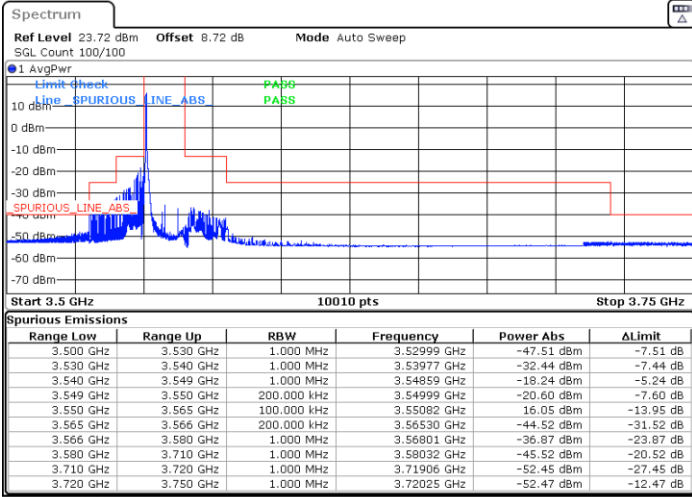

Date: 9.MAY.2024 15:31:57

LTE Band 48 / 15MHz

64QAM

Highest Channel / 1RB0

Highest Channel / 1RBmax

Date: 9.MAY.2024 15:37:11

Date: 9.MAY.2024 15:42:27

Highest Channel / FullIRB

N/A

Date: 9.MAY.2024 15:47:40

LTE Band 48 / 15MHz

256QAM

Lowest Channel / 1RB0

Lowest Channel / 1RBmax

Date: 9.MAY.2024 15:07:15

Date: 9.MAY.2024 15:12:31

Lowest Channel / FullIRB

N/A

Date: 9.MAY.2024 15:17:44

LTE Band 48 / 15MHz

256QAM

Middle Channel / 1RB0

Middle Channel / 1RBmax

Date: 9.MAY.2024 15:22:54

Date: 9.MAY.2024 15:28:04

Middle Channel / Full

N/A

Date: 9.MAY.2024 15:33:14

LTE Band 48 / 15MHz

256QAM

Highest Channel / 1RB0

Highest Channel / 1RBmax