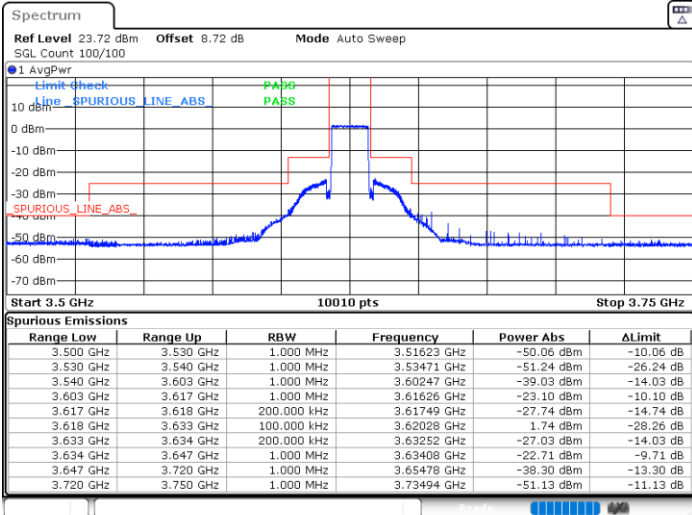

Date: 9.MAY.2024 14:59:30

LTE Band 48 / 15MHz

QPSK

Lowest Channel / 1RB0

Lowest Channel / 1RBmax

Date: 9.MAY.2024 15:03:18

Date: 9.MAY.2024 15:08:34

Lowest Channel / FullIRB

N/A

Date: 9.MAY.2024 15:13:50

LTE Band 48 / 15MHz

QPSK

Middle Channel / 1RB0

Middle Channel / 1RBmax

Date: 9.MAY.2024 15:19:02

Date: 9.MAY.2024 15:24:12

Middle Channel / Full

N/A

Date: 9.MAY.2024 15:29:22

LTE Band 48 / 15MHz

QPSK

Highest Channel / 1RB0

Highest Channel / 1RBmax

Date: 9.MAY.2024 15:34:32

Date: 9.MAY.2024 15:39:48

Highest Channel / FullIRB

N/A

Date: 9.MAY.2024 15:45:04

LTE Band 48 / 15MHz

16QAM

Lowest Channel / 1RB0

Lowest Channel / 1RBmax