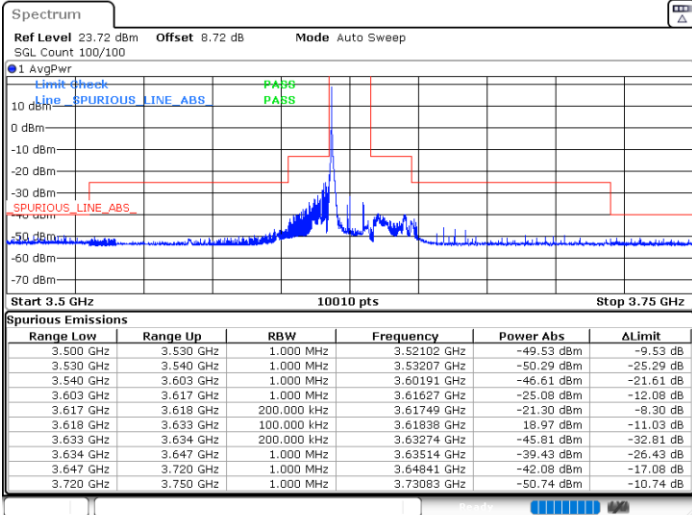

Highest Channel / 1RB0

Highest Channel / 1RBmax

Date: 9.MAY.2024 15:35:53

Date: 9.MAY.2024 15:41:09

Highest Channel / FullIRB

N/A

Date: 9.MAY.2024 15:46:22

LTE Band 48 / 15MHz

64QAM

Lowest Channel / 1RB0

Lowest Channel / 1RBmax

Date: 9.MAY.2024 15:05:57

Date: 9.MAY.2024 15:11:13

Lowest Channel / FullIRB

N/A

Date: 9.MAY.2024 15:16:26

LTE Band 48 / 15MHz

64QAM

Middle Channel / 1RB0

Middle Channel / 1RBmax

Date: 9.MAY.2024 15:21:37

Date: 9.MAY.2024 15:26:47

Middle Channel / Full

N/A

Date: 9.MAY.2024 15:31:57

LTE Band 48 / 15MHz

64QAM

Highest Channel / 1RB0

Highest Channel / 1RBmax

Date: 9.MAY.2024 15:37:11

Date: 9.MAY.2024 15:42:27

Highest Channel / FullIRB