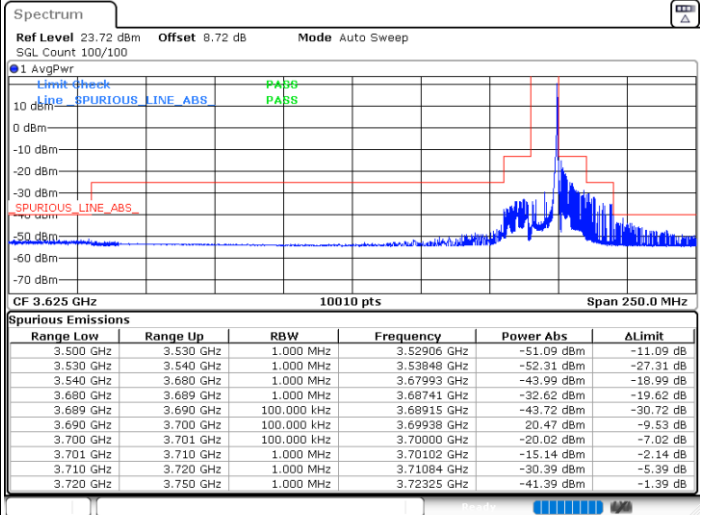

N/A

Date: 9.MAY.2024 14:41:10

LTE Band 48 / 10MHz

16QAM

Highest Channel / 1RB0

Highest Channel / 1RBmax

Date: 9.MAY.2024 14:46:24

Date: 9.MAY.2024 14:51:41

Highest Channel / FullIRB

N/A

Date: 9.MAY.2024 17:59:31

LTE Band 48 / 10MHz

64QAM

Lowest Channel / 1RB0

Lowest Channel / 1RBmax

Date: 9.MAY.2024 14:16:28