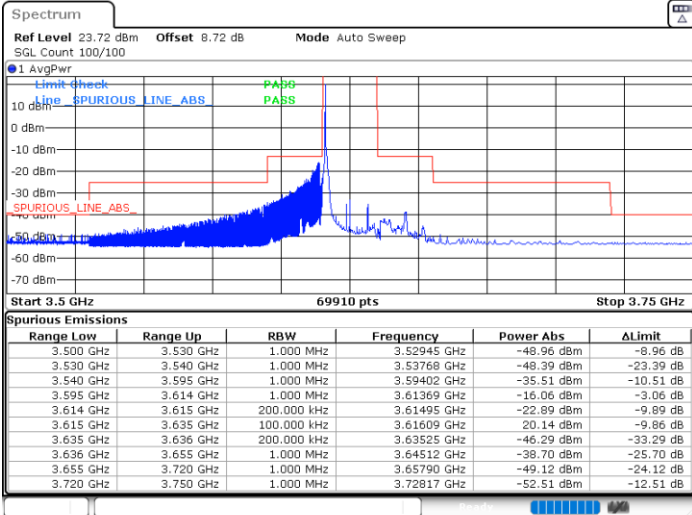

Date: 9.MAY.2024 15:38:29

Date: 9.MAY.2024 15:43:45

Highest Channel / FullIRB

N/A

Date: 9.MAY.2024 15:48:58

LTE Band 48 / 20MHz

QPSK

Lowest Channel / 1RB0

Lowest Channel / 1RBmax

Date: 9.MAY.2024 17:00:17

Date: 9.MAY.2024 17:07:53

Lowest Channel / FullIRB

N/A

Date: 9.MAY.2024 17:15:29

LTE Band 48 / 20MHz

QPSK

Middle Channel / 1RB0

Middle Channel / 1RBmax

Date: 9.MAY.2024 16:10:48

Date: 9.MAY.2024 16:16:22

Middle Channel / Full

N/A

Date: 9.MAY.2024 16:22:04

LTE Band 48 / 20MHz

QPSK

Highest Channel / 1RB0

Highest Channel / 1RBmax

Date: 9.MAY.2024 17:23:02

Date: 9.MAY.2024 16:34:50

Highest Channel / FullIRB

N/A

Date: 9.MAY.2024 16:44:18