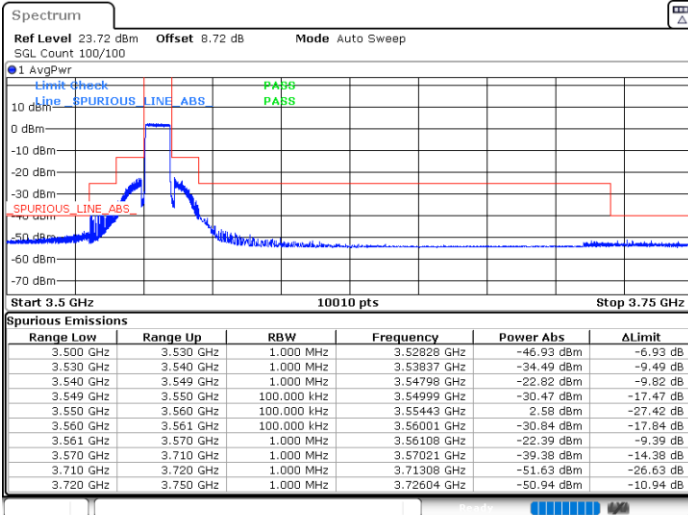

LTE Band 48 / 10MHz

16QAM

Lowest Channel / 1RB0

Lowest Channel / 1RBmax

Date: 9.MAY.2024 14:15:10

Date: 9.MAY.2024 14:20:26

Lowest Channel / FullIRB

N/A

Date: 9.MAY.2024 14:25:39

LTE Band 48 / 10MHz

16QAM

Middle Channel / 1RB0

Middle Channel / 1RBmax

Date: 9.MAY.2024 14:30:50

Date: 9.MAY.2024 14:36:00

Middle Channel / Full