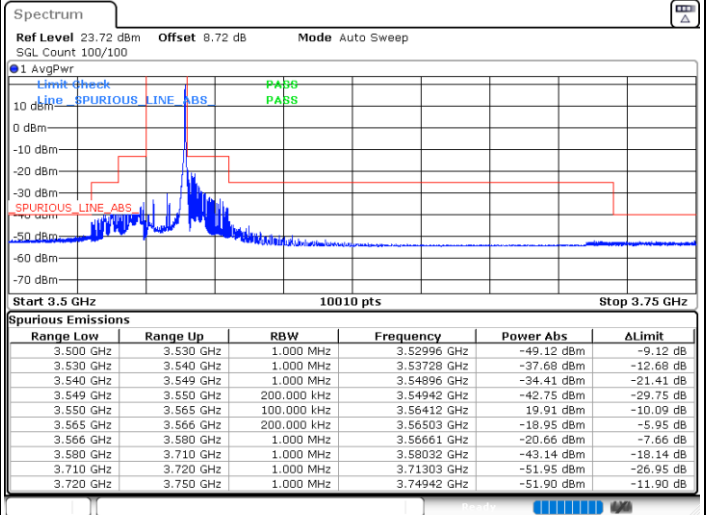

Middle Channel / Full

N/A

Date: 9.MAY.2024 15:29:22

LTE Band 48 / 15MHz

QPSK

Highest Channel / 1RB0

Highest Channel / 1RBmax

Date: 9.MAY.2024 15:34:32

Date: 9.MAY.2024 15:39:48

Highest Channel / FullIRB

N/A

Date: 9.MAY.2024 15:45:04

LTE Band 48 / 15MHz

16QAM

Lowest Channel / 1RB0

Lowest Channel / 1RBmax

Date: 9.MAY.2024 15:04:39

Date: 9.MAY.2024 15:09:55

Lowest Channel / FullIRB

N/A

Date: 9.MAY.2024 15:15:08

LTE Band 48 / 15MHz

16QAM

Middle Channel / 1RB0