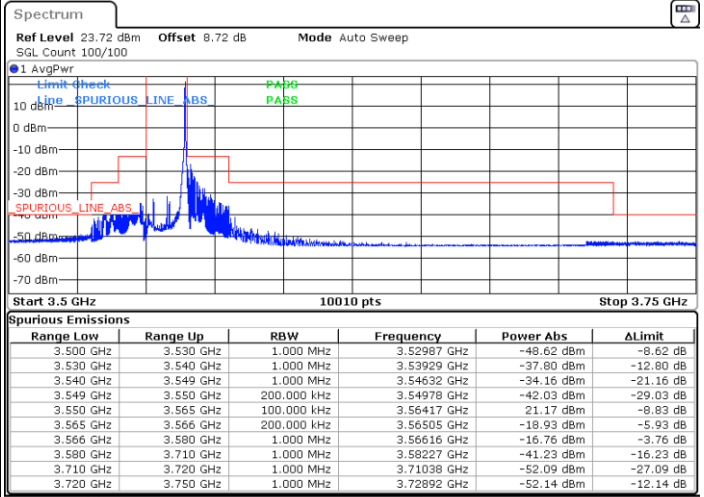

LTE Band 48 / 10MHz

256QAM

Highest Channel / 1RB0

Highest Channel / 1RBmax

Date: 9.MAY.2024 14:49:01

Date: 9.MAY.2024 14:54:17

Highest Channel / FullIRB

N/A

Date: 9.MAY.2024 14:59:30

LTE Band 48 / 15MHz

QPSK

Lowest Channel / 1RB0

Lowest Channel / 1RBmax

Date: 9.MAY.2024 15:03:18

Date: 9.MAY.2024 15:08:34

Lowest Channel / FullIRB

N/A

Date: 9.MAY.2024 15:13:50

LTE Band 48 / 15MHz

QPSK

Middle Channel / 1RB0

Middle Channel / 1RBmax

Date: 9.MAY.2024 15:19:02

Date: 9.MAY.2024 15:24:12

Middle Channel / Full

N/A

Date: 9.MAY.2024 15:29:22

LTE Band 48 / 15MHz

QPSK

Highest Channel / 1RB0

Highest Channel / 1RBmax

Date: 9.MAY.2024 15:34:32