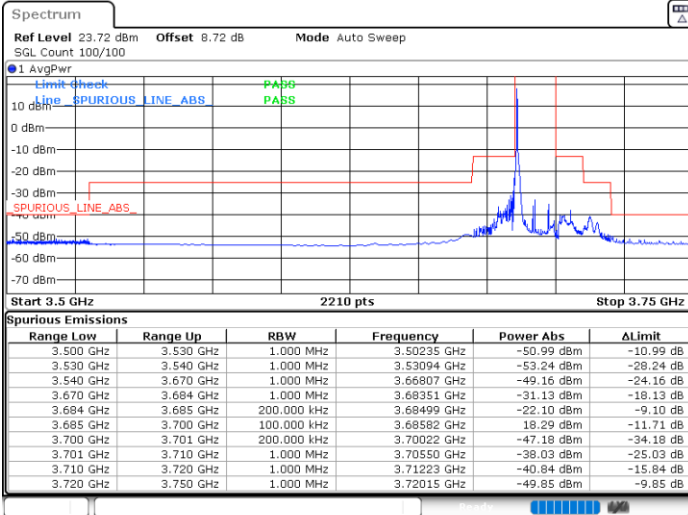

LTE Band 48 / 15MHz

64QAM

Middle Channel / 1RB0

Middle Channel / 1RBmax

Date: 9.MAY.2024 15:21:37

Date: 9.MAY.2024 15:26:47

Middle Channel / Full

N/A

Date: 9.MAY.2024 15:31:57

LTE Band 48 / 15MHz

64QAM

Highest Channel / 1RB0

Highest Channel / 1RBmax

Date: 9.MAY.2024 15:37:11

Date: 9.MAY.2024 15:42:27

Highest Channel / FullIRB

N/A

Date: 9.MAY.2024 15:47:40

LTE Band 48 / 15MHz

256QAM

Lowest Channel / 1RB0

Lowest Channel / 1RBmax

Date: 9.MAY.2024 15:07:15

Date: 9.MAY.2024 15:12:31

Lowest Channel / FullIRB

N/A

Date: 9.MAY.2024 15:17:44

LTE Band 48 / 15MHz

256QAM

Middle Channel / 1RB0

Middle Channel / 1RBmax

Date: 9.MAY.2024 15:22:54