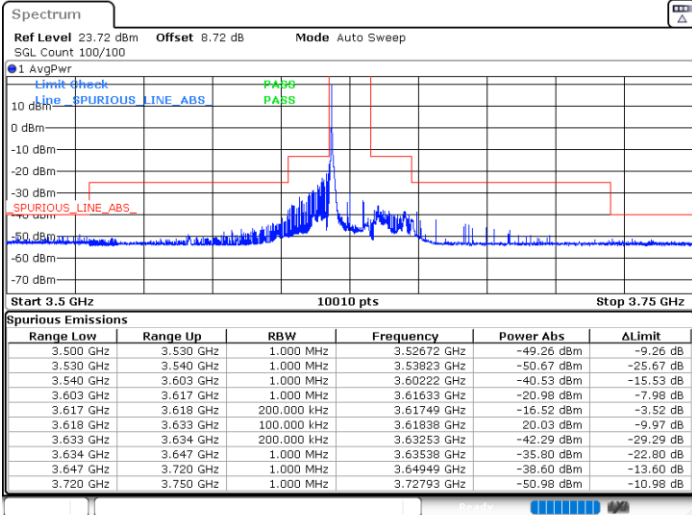

Date: 9.MAY.2024 15:39:48

Highest Channel / FullIRB

N/A

Date: 9.MAY.2024 15:45:04

LTE Band 48 / 15MHz

16QAM

Lowest Channel / 1RB0

Lowest Channel / 1RBmax

Date: 9.MAY.2024 15:04:39

Date: 9.MAY.2024 15:09:55

Lowest Channel / FullIRB

N/A

Date: 9.MAY.2024 15:15:08

LTE Band 48 / 15MHz

16QAM

Middle Channel / 1RB0

Middle Channel / 1RBmax

Date: 9.MAY.2024 15:20:19

Date: 9.MAY.2024 15:25:29

Middle Channel / Full

N/A

Date: 9.MAY.2024 15:29:22

LTE Band 48 / 15MHz

16QAM

Highest Channel / 1RB0

Highest Channel / 1RBmax

Date: 9.MAY.2024 15:35:53

Date: 9.MAY.2024 15:41:09

Highest Channel / FullIRB

N/A

Date: 9.MAY.2024 15:46:22

LTE Band 48 / 15MHz