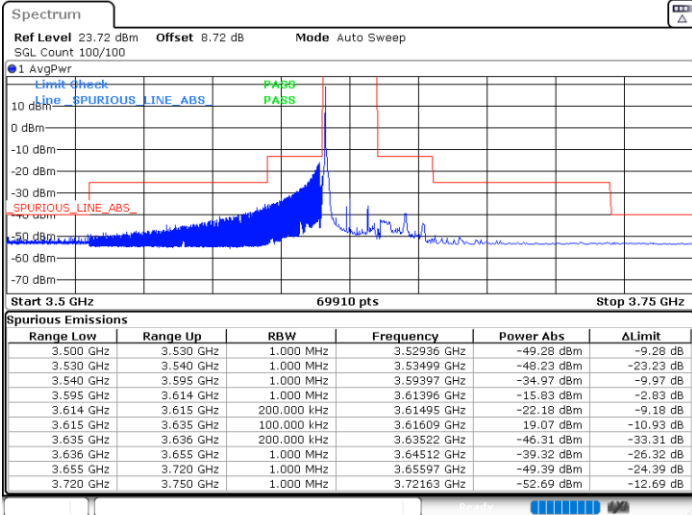

LTE Band 48 / 20MHz

16QAM

Lowest Channel / 1RB0

Lowest Channel / 1RBmax

Date: 9.MAY.2024 17:02:14

Date: 9.MAY.2024 17:09:50

Lowest Channel / FullIRB

N/A

Date: 9.MAY.2024 17:17:22

LTE Band 48 / 20MHz

16QAM

Middle Channel / 1RB0

Middle Channel / 1RBmax

Date: 9.MAY.2024 16:12:12

Date: 9.MAY.2024 16:17:45

Middle Channel / Full