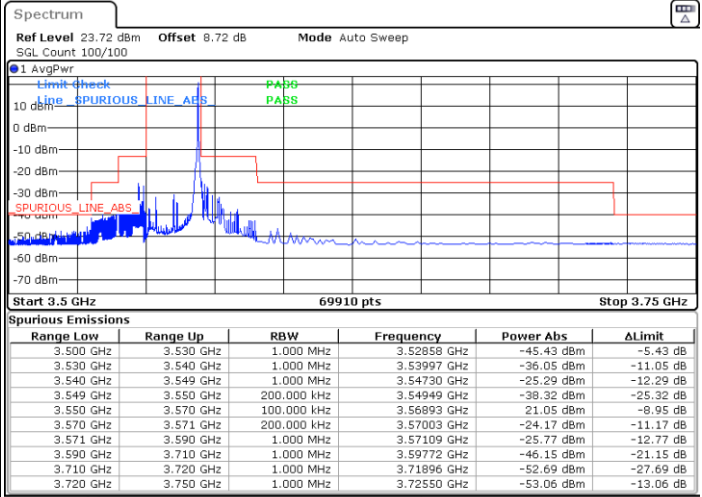

Lowest Channel / FullIRB

N/A

Date: 9.MAY.2024 15:17:44

LTE Band 48 / 15MHz

256QAM

Middle Channel / 1RB0

Middle Channel / 1RBmax

Date: 9.MAY.2024 15:22:54

Date: 9.MAY.2024 15:28:04

Middle Channel / Full

N/A

Date: 9.MAY.2024 15:33:14

LTE Band 48 / 15MHz

256QAM

Highest Channel / 1RB0

Highest Channel / 1RBmax

Date: 9.MAY.2024 15:38:29

Date: 9.MAY.2024 15:43:45

Highest Channel / FullIRB

N/A

Date: 9.MAY.2024 15:48:58

LTE Band 48 / 20MHz

QPSK

Lowest Channel / 1RB0

Lowest Channel / 1RBmax

Date: 9.MAY.2024 17:00:17

Date: 9.MAY.2024 17:07:53

Lowest Channel / FullIRB

N/A

Date: 9.MAY.2024 17:15:29

LTE Band 48 / 20MHz

QPSK