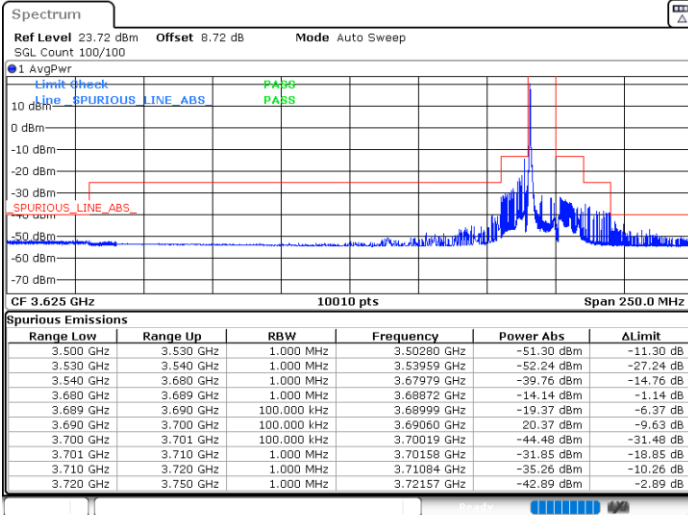

N/A

Date: 9.MAY.2024 14:41:10

LTE Band 48 / 10MHz

16QAM

Highest Channel / 1RB0

Highest Channel / 1RBmax

Date: 9.MAY.2024 14:46:24

Date: 9.MAY.2024 14:51:41

Highest Channel / FullIRB

N/A

Date: 9.MAY.2024 17:59:31

LTE Band 48 / 10MHz

64QAM

Lowest Channel / 1RB0

Lowest Channel / 1RBmax

Date: 9.MAY.2024 14:16:28