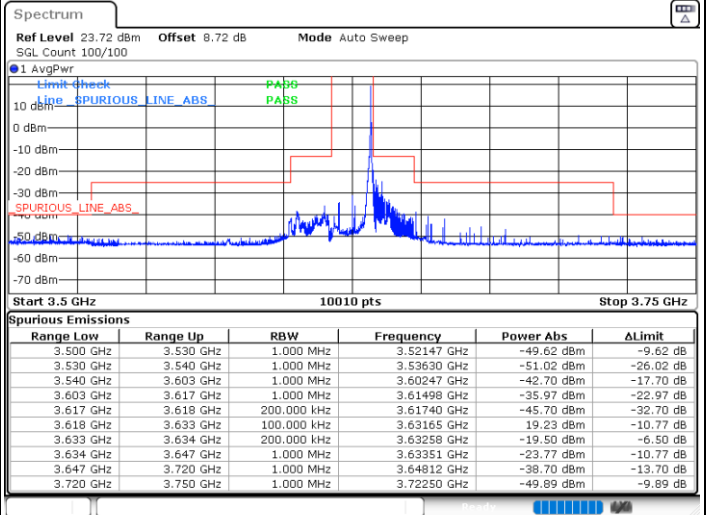

Highest Channel / 1RB0

Highest Channel / 1RBmax

Date: 9.MAY.2024 15:35:53

Date: 9.MAY.2024 15:41:09

Highest Channel / FullIRB

N/A

Date: 9.MAY.2024 15:46:22

LTE Band 48 / 15MHz

64QAM

Lowest Channel / 1RB0

Lowest Channel / 1RBmax

Date: 9.MAY.2024 15:05:57

Date: 9.MAY.2024 15:11:13

Lowest Channel / FullIRB

N/A

Date: 9.MAY.2024 15:16:26

LTE Band 48 / 15MHz

64QAM

Middle Channel / 1RB0

Middle Channel / 1RBmax

Date: 9.MAY.2024 15:21:37

Date: 9.MAY.2024 15:26:47

Middle Channel / Full

N/A

Date: 9.MAY.2024 15:31:57

LTE Band 48 / 15MHz

64QAM

Highest Channel / 1RB0

Highest Channel / 1RBmax

Date: 9.MAY.2024 15:37:11

Date: 9.MAY.2024 15:42:27

Highest Channel / FullIRB