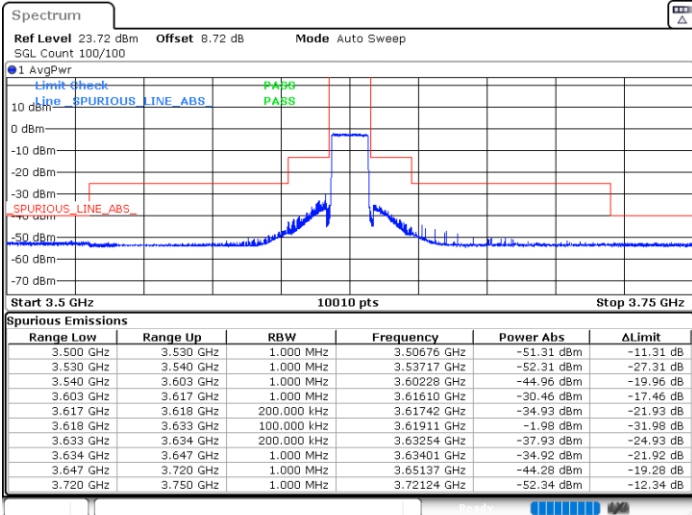

N/A

Date: 9.MAY.2024 15:47:40

LTE Band 48 / 15MHz

256QAM

Lowest Channel / 1RB0

Lowest Channel / 1RBmax

Date: 9.MAY.2024 15:07:15

Date: 9.MAY.2024 15:12:31

Lowest Channel / FullIRB

N/A

Date: 9.MAY.2024 15:17:44

LTE Band 48 / 15MHz

256QAM

Middle Channel / 1RB0

Middle Channel / 1RBmax

Date: 9.MAY.2024 15:22:54

Date: 9.MAY.2024 15:28:04

Middle Channel / Full

N/A

Date: 9.MAY.2024 15:33:14

LTE Band 48 / 15MHz

256QAM

Highest Channel / 1RB0

Highest Channel / 1RBmax

Date: 9.MAY.2024 15:38:29

Date: 9.MAY.2024 15:43:45

Highest Channel / FullIRB

N/A

Date: 9.MAY.2024 15:48:58

LTE Band 48 / 20MHz

QPSK

Lowest Channel / 1RB0