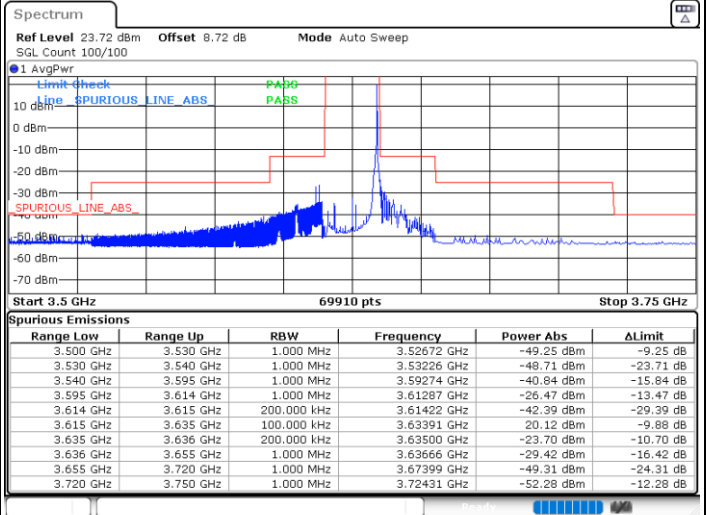

Date: 9.MAY.2024 15:38:29

Date: 9.MAY.2024 15:43:45

Highest Channel / FullIRB

N/A

Date: 9.MAY.2024 15:48:58

LTE Band 48 / 20MHz

QPSK

Lowest Channel / 1RB0

Lowest Channel / 1RBmax

Date: 9.MAY.2024 17:00:17

Date: 9.MAY.2024 17:07:53

Lowest Channel / FullIRB

N/A

Date: 9.MAY.2024 17:15:29

LTE Band 48 / 20MHz

QPSK

Middle Channel / 1RB0

Middle Channel / 1RBmax

Date: 9.MAY.2024 16:10:48

Date: 9.MAY.2024 16:16:22

Middle Channel / Full

N/A

Date: 9.MAY.2024 16:22:04

LTE Band 48 / 20MHz