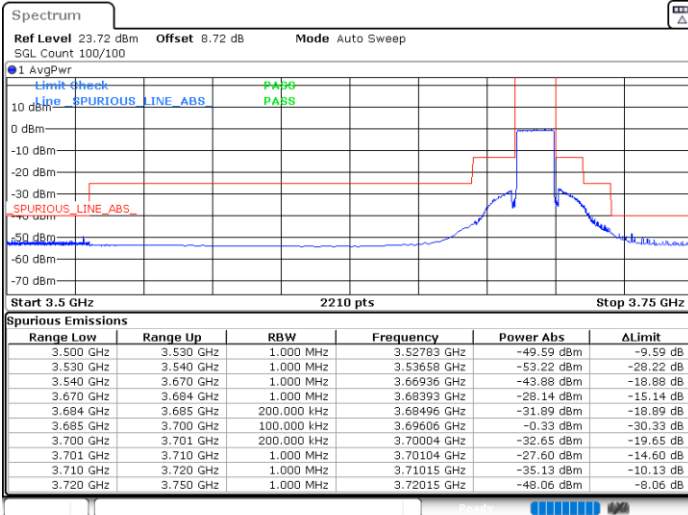

LTE Band 48 / 15MHz

64QAM

Middle Channel / 1RB0

Middle Channel / 1RBmax

Date: 9.MAY.2024 15:21:37

Date: 9.MAY.2024 15:26:47

Middle Channel / Full

N/A

Date: 9.MAY.2024 15:31:57

LTE Band 48 / 15MHz

64QAM

Highest Channel / 1RB0

Highest Channel / 1RBmax

Date: 9.MAY.2024 15:37:11

Date: 9.MAY.2024 15:42:27

Highest Channel / FullIRB

N/A

Date: 9.MAY.2024 15:47:40

LTE Band 48 / 15MHz

256QAM

Lowest Channel / 1RB0

Lowest Channel / 1RBmax

Date: 9.MAY.2024 15:07:15

Date: 9.MAY.2024 15:12:31