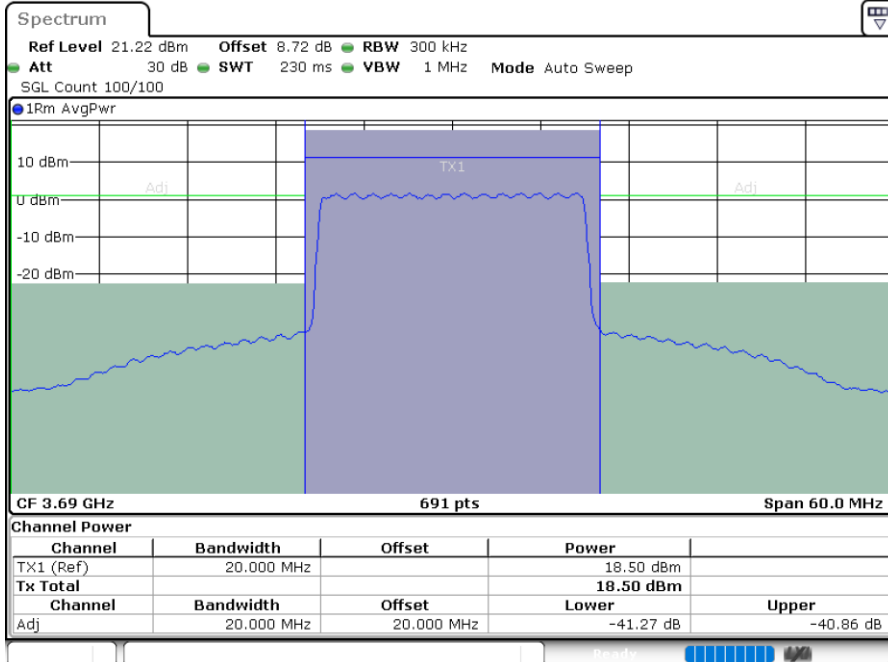

Highest Channel / 1RBmax

Date: 13.MAY.2024 20:42:39

Date: 13.MAY.2024 20:45:58

Highest Channel / FullRB

Date: 13.MAY.2024 20:49:10

LTE Band 48 / 20MHz

256QAM

Lowest Channel / 1RB0

Lowest Channel / 1RBmax

Date: 13.MAY.2024 20:23:52

Date: 13.MAY.2024 20:27:16

Lowest Channel / FullRB

Date: 13.MAY.2024 20:30:30

LTE Band 48 / 20MHz

256QAM

Middle Channel / 1RB0