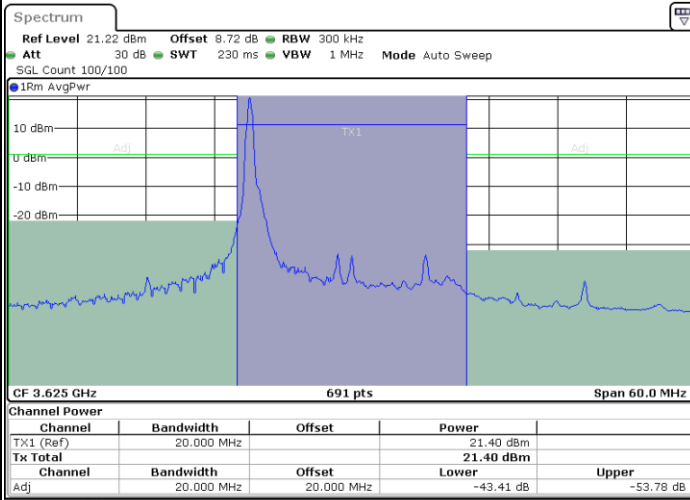

LTE Band 48 / 20MHz

QPSK

Middle Channel / 1RB0

Middle Channel / 1RBmax

Date: 13.MAY.2024 20:31:18