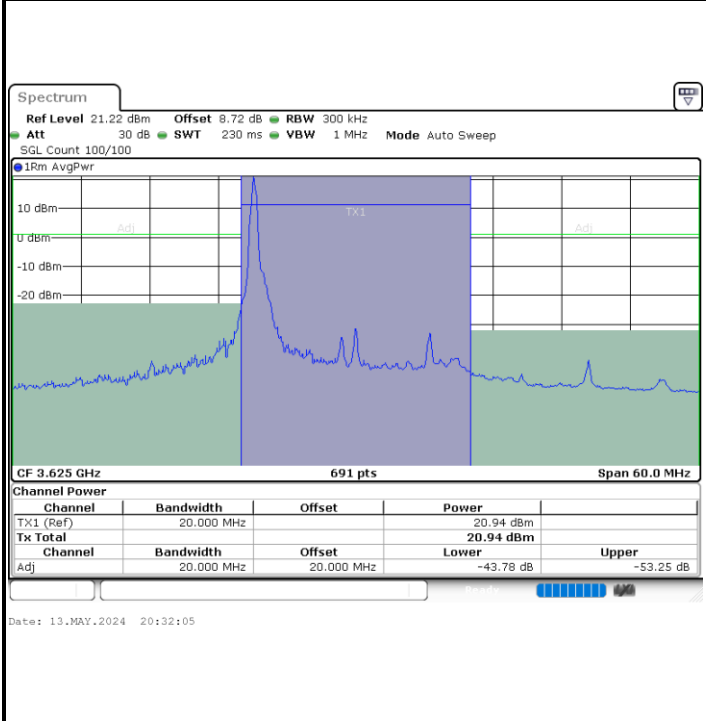

LTE Band 48 / 20MHz

QPSK

Highest Channel / 1RB0

Highest Channel / 1RBmax

Date: 13.MAY.2024 20:40:46

Date: 13.MAY.2024 20:44:15

Highest Channel / FullRB

Date: 13.MAY.2024 20:47:34

LTE Band 48 / 20MHz

16QAM

Lowest Channel / 1RB0

Lowest Channel / 1RBmax

Date: 13.MAY.2024 20:22:16

Date: 13.MAY.2024 20:25:40

Lowest Channel / FullRB

Date: 13.MAY.2024 20:28:53

LTE Band 48 / 20MHz

16QAM

Middle Channel / 1RB0

Middle Channel / 1RBmax

Middle Channel / FullRB

LTE Band 48 / 20MHz

16QAM

Highest Channel / 1RB0