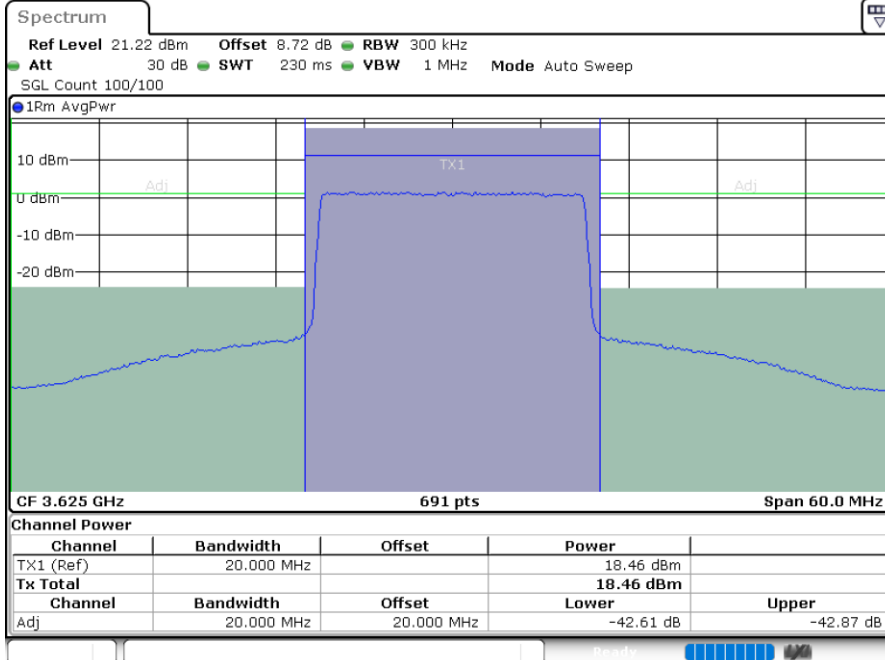

Middle Channel / 1RBmax

Date: 13.MAY.2024 20:32:52

Date: 13.MAY.2024 20:36:02

Middle Channel / FullRB

Date: 13.MAY.2024 20:39:11

LTE Band 48 / 20MHz

64QAM

Highest Channel / 1RB0

Highest Channel / 1RBmax

Date: 13.MAY.2024 20:42:39

Date: 13.MAY.2024 20:45:58

Highest Channel / FullRB

Date: 13.MAY.2024 20:49:10

LTE Band 48 / 20MHz

256QAM

Lowest Channel / 1RB0