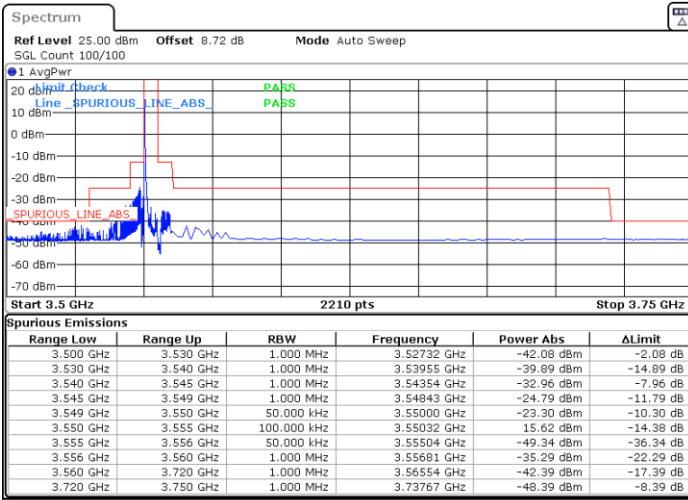

LTE Band 48 / 5MHz

64QAM

Highest Channel / 1RB0

Highest Channel / 1RBmax

Date: 9.MAY.2024 18:18:23

Date: 9.MAY.2024 18:34:09

Highest Channel / FullIRB

N/A

Date: 9.MAY.2024 18:37:26

LTE Band 48 / 5MHz

256QAM

Lowest Channel / 1RB0

Lowest Channel / 1RBmax

Date: 9.MAY.2024 13:21:18

Date: 9.MAY.2024 13:26:37

Lowest Channel / FullIRB

N/A

Date: 9.MAY.2024 13:31:51

LTE Band 48 / 5MHz

256QAM

Middle Channel / 1RB0

Middle Channel / 1RBmax

Date: 9.MAY.2024 18:03:31

Date: 9.MAY.2024 13:42:16