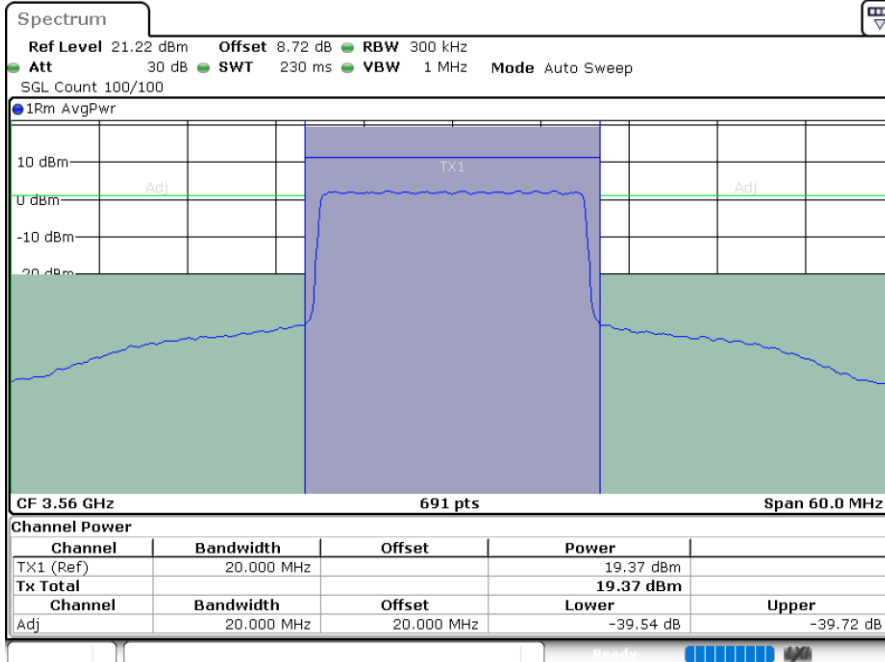

LTE Band 48 / 20MHz

16QAM

Lowest Channel / 1RB0

Lowest Channel / 1RBmax

Date: 13.MAY.2024 20:22:16

Date: 13.MAY.2024 20:25:40

Lowest Channel / FullRB

Date: 13.MAY.2024 20:28:53

LTE Band 48 / 20MHz

16QAM

Middle Channel / 1RB0

Middle Channel / 1RBmax

Middle Channel / FullRB

LTE Band 48 / 20MHz

16QAM

Highest Channel / 1RB0