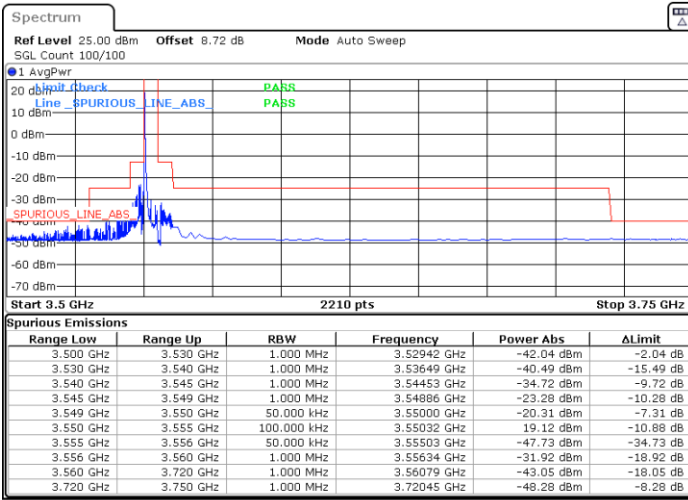

N/A

Date: 9.MAY.2024 13:43:34

LTE Band 48 / 5MHz

QPSK

Highest Channel / 1RB0

Highest Channel / 1RBmax

Date: 9.MAY.2024 18:18:23

Date: 9.MAY.2024 18:34:09

Highest Channel / FullIRB

N/A

Date: 9.MAY.2024 18:37:26

LTE Band 48 / 5MHz

16QAM

Lowest Channel / 1RB0

Lowest Channel / 1RBmax

Date: 9.MAY.2024 13:18:41

Date: 9.MAY.2024 13:24:01

Lowest Channel / FullIRB

N/A

Date: 9.MAY.2024 13:29:14

LTE Band 48 / 5MHz

16QAM

Middle Channel / 1RB0

Middle Channel / 1RBmax