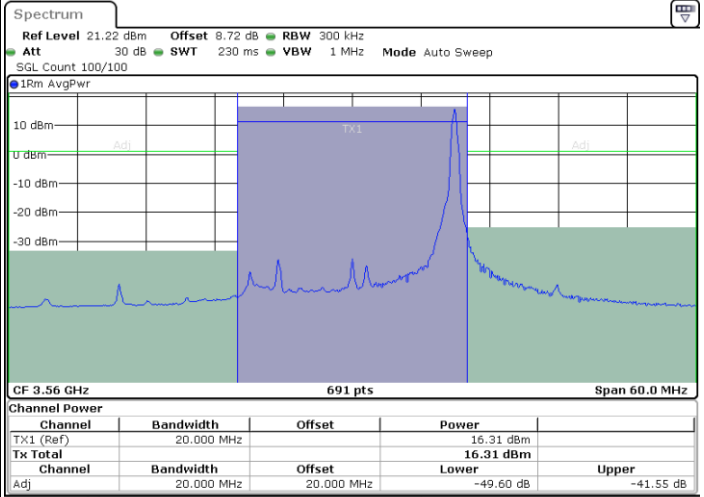

Middle Channel / 1RBmax

Date: 13.MAY.2024 20:32:52

Date: 13.MAY.2024 20:36:02

Middle Channel / FullRB

Date: 13.MAY.2024 20:39:11

LTE Band 48 / 20MHz

64QAM

Highest Channel / 1RB0

Highest Channel / 1RBmax

Date: 13.MAY.2024 20:42:39

Date: 13.MAY.2024 20:45:58

Highest Channel / FullRB

Date: 13.MAY.2024 20:49:10

LTE Band 48 / 20MHz

256QAM

Lowest Channel / 1RB0

Lowest Channel / 1RBmax

Date: 13.MAY.2024 20:23:52

Date: 13.MAY.2024 20:27:16

Lowest Channel / FullRB

Date: 13.MAY.2024 20:30:30

LTE Band 48 / 20MHz

256QAM

Middle Channel / 1RB0