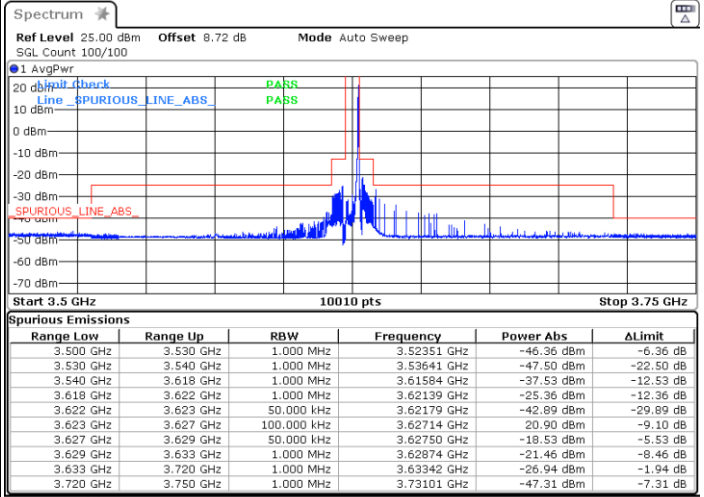

Date: 9.MAY.2024 13:17:30

Date: 9.MAY.2024 13:22:36

Lowest Channel / FullIRB

N/A

Range Low	Range Up	RBW	Frequency	Power Abs	ΔLimit
3.500 GHz	3.530 GHz	1.000 MHz	3.52795 GHz	-43.15 dBm	-3.15 dB
3.530 GHz	3.540 GHz	1.000 MHz	3.53975 GHz	-40.65 dBm	-15.65 dB
3.540 GHz	3.545 GHz	1.000 MHz	3.54468 GHz	-32.73 dBm	-7.73 dB
3.545 GHz	3.549 GHz	1.000 MHz	3.54898 GHz	-20.06 dBm	-7.06 dB
3.549 GHz	3.550 GHz	50.000 kHz	3.54999 GHz	-28.36 dBm	-15.36 dB
3.550 GHz	3.555 GHz	100.000 kHz	3.55275 GHz	5.78 dBm	-24.22 dB
3.555 GHz	3.556 GHz	50.000 kHz	3.55500 GHz	-28.67 dBm	-15.67 dB
3.556 GHz	3.560 GHz	1.000 MHz	3.55606 GHz	-19.71 dBm	-6.71 dB
3.560 GHz	3.720 GHz	1.000 MHz	3.56079 GHz	-35.30 dBm	-10.30 dB
3.720 GHz	3.750 GHz	1.000 MHz	3.72876 GHz	-48.37 dBm	-8.37 dB

Date: 9.MAY.2024 13:27:56

LTE Band 48 / 5MHz

QPSK

Middle Channel / 1RB0

Middle Channel / 1RBmax

Date: 9.MAY.2024 13:33:09

Date: 9.MAY.2024 18:05:50

Middle Channel / Full

N/A

Date: 9.MAY.2024 13:43:34

LTE Band 48 / 5MHz

QPSK

Highest Channel / 1RB0

Highest Channel / 1RBmax

Date: 9.MAY.2024 18:18:23

Date: 9.MAY.2024 18:34:09

Highest Channel / FullIRB

N/A

Date: 9.MAY.2024 18:37:26

LTE Band 48 / 5MHz

16QAM

Lowest Channel / 1RB0

Lowest Channel / 1RBmax

Date: 9.MAY.2024 13:18:41