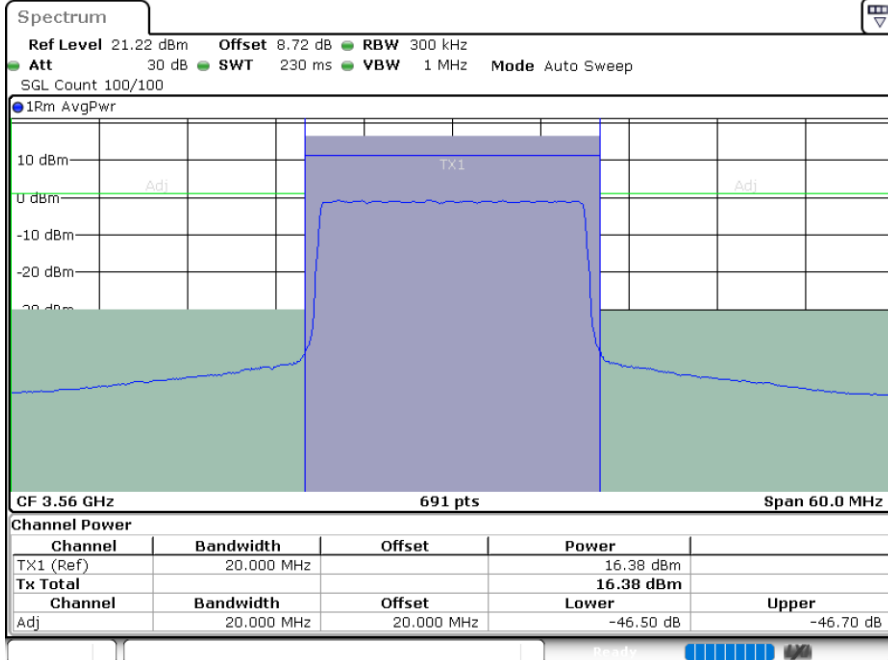

Highest Channel / 1RBmax

Date: 13.MAY.2024 20:42:39

Date: 13.MAY.2024 20:45:58

Highest Channel / FullRB

Date: 13.MAY.2024 20:49:10

LTE Band 48 / 20MHz

256QAM

Lowest Channel / 1RB0

Lowest Channel / 1RBmax

Date: 13.MAY.2024 20:23:52

Date: 13.MAY.2024 20:27:16

Lowest Channel / FullRB

Date: 13.MAY.2024 20:30:30

LTE Band 48 / 20MHz

256QAM

Middle Channel / 1RB0

Middle Channel / 1RBmax

Date: 13.MAY.2024 20:33:40

Date: 13.MAY.2024 20:36:49

Middle Channel / FullRB

Date: 13.MAY.2024 20:39:59

LTE Band 48 / 20MHz

256QAM

Highest Channel / 1RB0

Highest Channel / 1RBmax

Date: 13.MAY.2024 20:43:27

Date: 13.MAY.2024 20:46:46

Highest Channel / FullRB

Date: 13.MAY.2024 20:49:58

26dB Bandwidth

Mode	LTE Band 48 : 26dB BW(MHz)	
BW	5MHz	
Mod.	QPSK	16QAM
Middle CH	4.96	4.77
BW	10MHz	
Mod.	QPSK	16QAM
Middle CH	9.67	9.65
BW	15MHz	
Mod.	QPSK	16QAM
Middle CH	14.48	14.42
BW	20MHz	
Mod.	QPSK	16QAM
Middle CH	18.94	18.74