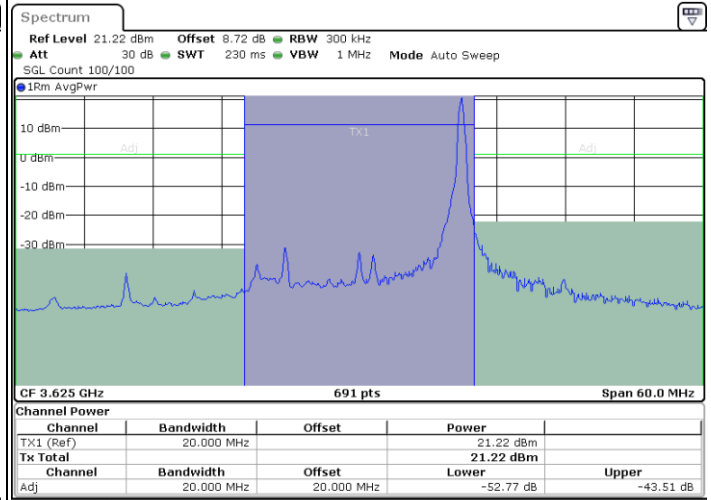

LTE Band 48 / 20MHz

QPSK

Middle Channel / 1RB0

Middle Channel / 1RBmax

Date: 13.MAY.2024 20:31:18

Date: 13.MAY.2024 20:34:27

Middle Channel / FullRB

Date: 13.MAY.2024 20:37:36

LTE Band 48 / 20MHz

QPSK

Highest Channel / 1RB0

Highest Channel / 1RBmax

Date: 13.MAY.2024 20:40:46

Date: 13.MAY.2024 20:44:15

Highest Channel / FullRB

Date: 13.MAY.2024 20:47:34