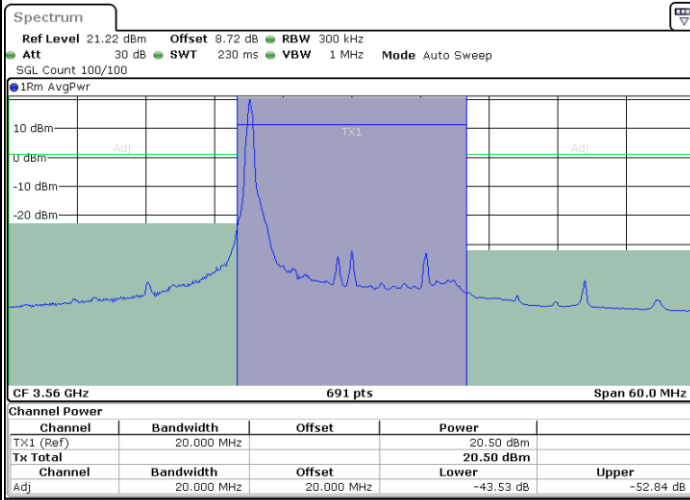

LTE Band 48 / 20MHz

16QAM

Lowest Channel / 1RB0

Lowest Channel / 1RBmax

Date: 13.MAY.2024 20:22:16