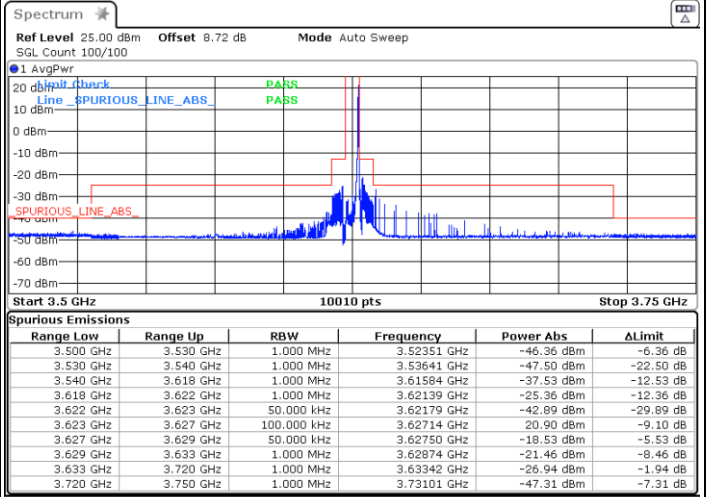

Highest Channel / 1RBmax

Date: 9.MAY.2024 18:21:37

Date: 9.MAY.2024 18:32:00

Highest Channel / FullIRB

N/A

Date: 9.MAY.2024 18:39:34

LTE Band 48 / 5MHz

64QAM

Lowest Channel / 1RB0

Lowest Channel / 1RBmax

Date: 9.MAY.2024 13:17:30

Date: 9.MAY.2024 13:22:36

Lowest Channel / FullIRB

N/A

Date: 9.MAY.2024 13:27:56

LTE Band 48 / 5MHz

64QAM

Middle Channel / 1RB0

Middle Channel / 1RBmax

Date: 9.MAY.2024 13:33:09

Date: 9.MAY.2024 18:05:50

Middle Channel / Full

N/A

Date: 9.MAY.2024 13:43:34

LTE Band 48 / 5MHz

64QAM

Highest Channel / 1RB0

Highest Channel / 1RBmax

Date: 9.MAY.2024 18:18:23

Date: 9.MAY.2024 18:34:09

Highest Channel / FullIRB

N/A