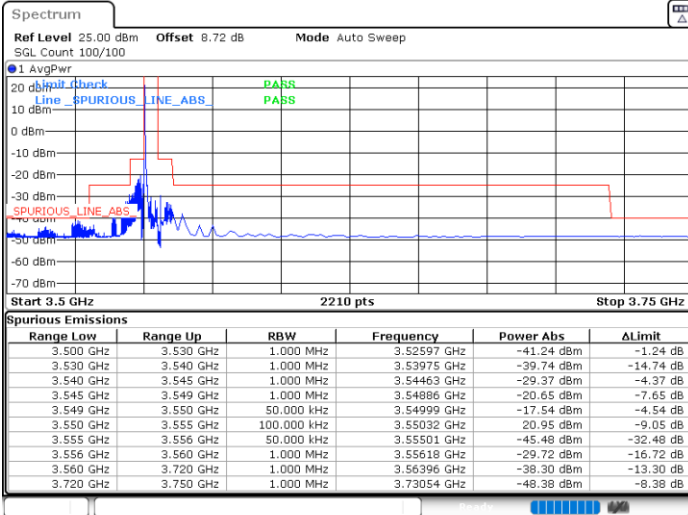

Date: 9.MAY.2024 13:34:26

Date: 9.MAY.2024 18:09:06

Middle Channel / Full

N/A

Date: 9.MAY.2024 13:44:52

LTE Band 48 / 5MHz

16QAM

Highest Channel / 1RB0

Highest Channel / 1RBmax

Date: 9.MAY.2024 18:21:37

Date: 9.MAY.2024 18:32:00

Highest Channel / FullIRB

N/A

Date: 9.MAY.2024 18:39:34

LTE Band 48 / 5MHz

64QAM

Lowest Channel / 1RB0

Lowest Channel / 1RBmax

Date: 9.MAY.2024 13:17:30

Date: 9.MAY.2024 13:22:36

Lowest Channel / FullIRB

N/A

Date: 9.MAY.2024 13:27:56

LTE Band 48 / 5MHz