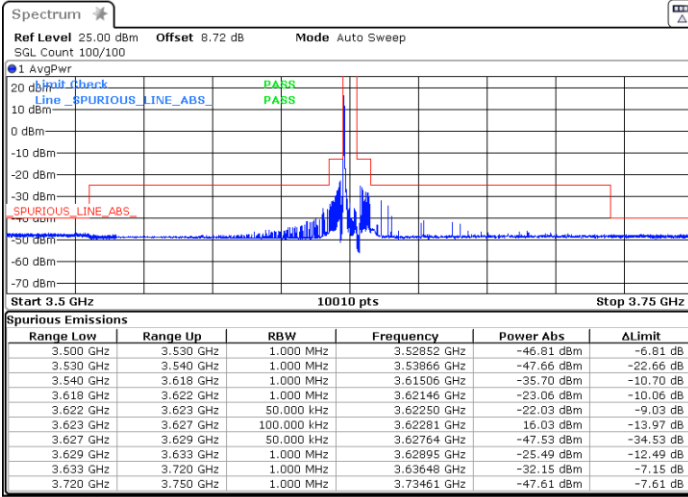

Date: 9.MAY.2024 18:37:26

LTE Band 48 / 5MHz

256QAM

Lowest Channel / 1RB0

Lowest Channel / 1RBmax

Date: 9.MAY.2024 13:21:18

Date: 9.MAY.2024 13:26:37

Lowest Channel / FullIRB

N/A

Date: 9.MAY.2024 13:31:51

LTE Band 48 / 5MHz

256QAM

Middle Channel / 1RB0

Middle Channel / 1RBmax

Date: 9.MAY.2024 18:03:31

Date: 9.MAY.2024 13:42:16

Middle Channel / Full

N/A

Date: 9.MAY.2024 13:47:27

LTE Band 48 / 5MHz

256QAM

Highest Channel / 1RB0

Highest Channel / 1RBmax

Date: 9.MAY.2024 18:25:47

Date: 9.MAY.2024 18:27:51

Highest Channel / FullIRB

N/A

Date: 9.MAY.2024 14:08:36

LTE Band 48 / 10MHz

QPSK

Lowest Channel / 1RB0

Lowest Channel / 1RBmax