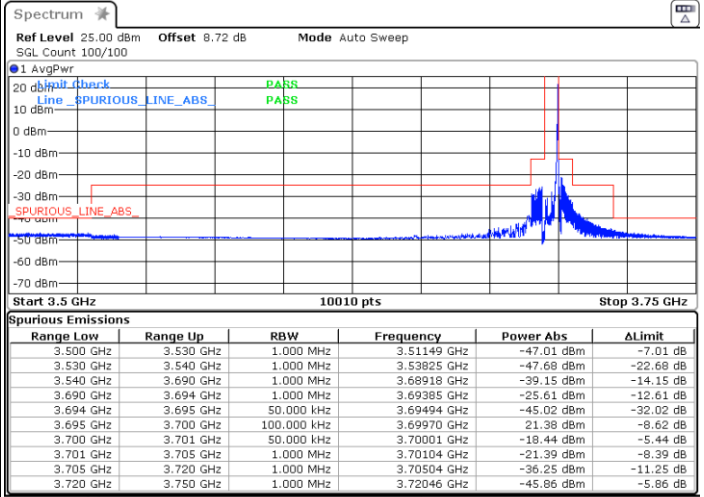

Lowest Channel / 1RB0

Lowest Channel / 1RBmax

Date: 9.MAY.2024 13:17:30

Date: 9.MAY.2024 13:22:36

Lowest Channel / FullIRB

N/A

Date: 9.MAY.2024 13:27:56

LTE Band 48 / 5MHz

LTE Band 48 / 5MHz

64QAM

Highest Channel / 1RB0

Highest Channel / 1RBmax

Date: 9.MAY.2024 18:18:23

Date: 9.MAY.2024 18:34:09

Highest Channel / FullIRB

N/A

Date: 9.MAY.2024 18:37:26

LTE Band 48 / 5MHz

256QAM

Lowest Channel / 1RB0

Lowest Channel / 1RBmax

Date: 9.MAY.2024 13:21:18

Date: 9.MAY.2024 13:26:37

Lowest Channel / FullIRB