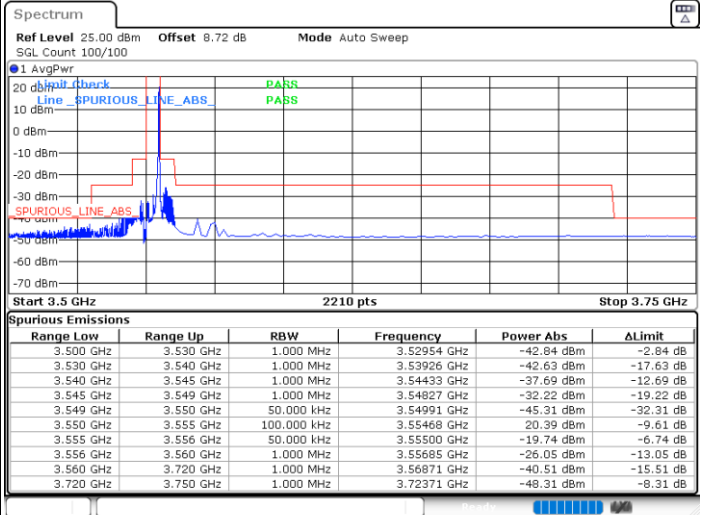

Date: 9.MAY.2024 13:34:26

Date: 9.MAY.2024 18:09:06

Middle Channel / Full

N/A

Date: 9.MAY.2024 13:44:52

LTE Band 48 / 5MHz

16QAM

Highest Channel / 1RB0

Highest Channel / 1RBmax

Date: 9.MAY.2024 18:21:37

Date: 9.MAY.2024 18:32:00

Highest Channel / FullIRB

N/A

Date: 9.MAY.2024 18:39:34

LTE Band 48 / 5MHz

64QAM

Lowest Channel / 1RB0

Lowest Channel / 1RBmax

Date: 9.MAY.2024 13:17:30

Date: 9.MAY.2024 13:22:36

Lowest Channel / FullIRB

N/A

Date: 9.MAY.2024 13:27:56

LTE Band 48 / 5MHz