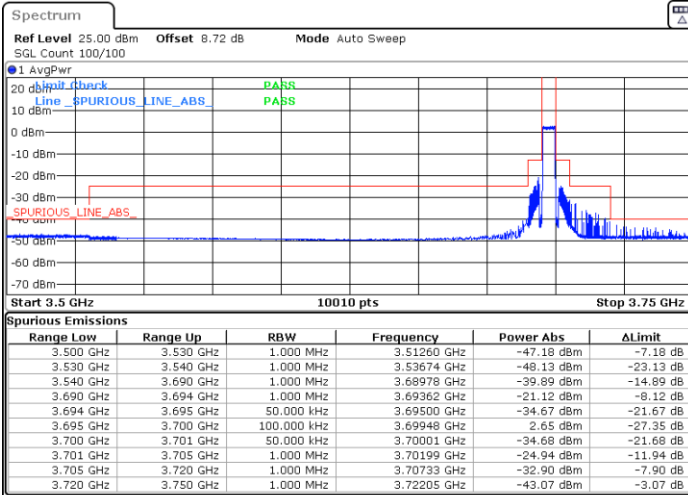

N/A

Date: 9.MAY.2024 13:31:51

LTE Band 48 / 5MHz

256QAM

Middle Channel / 1RB0

Middle Channel / 1RBmax

Date: 9.MAY.2024 18:03:31

Date: 9.MAY.2024 13:42:16

Middle Channel / Full

N/A

Date: 9.MAY.2024 13:47:27

LTE Band 48 / 5MHz

256QAM

Highest Channel / 1RB0

Highest Channel / 1RBmax

Date: 9.MAY.2024 18:25:47

Date: 9.MAY.2024 18:27:51

Highest Channel / FullIRB

N/A

Date: 9.MAY.2024 14:08:36

LTE Band 48 / 10MHz

QPSK

Lowest Channel / 1RB0

Lowest Channel / 1RBmax