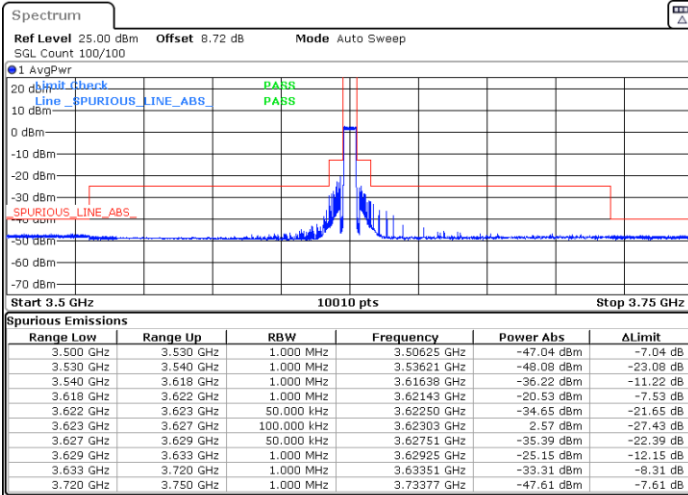

Date: 9.MAY.2024 18:37:26

LTE Band 48 / 5MHz

256QAM

Lowest Channel / 1RB0

Lowest Channel / 1RBmax

Date: 9.MAY.2024 13:21:18

Date: 9.MAY.2024 13:26:37

Lowest Channel / FullIRB

N/A

Date: 9.MAY.2024 13:31:51

LTE Band 48 / 5MHz

256QAM

Middle Channel / 1RB0

Middle Channel / 1RBmax

Date: 9.MAY.2024 18:03:31

Date: 9.MAY.2024 13:42:16

Middle Channel / Full

N/A

Date: 9.MAY.2024 13:47:27

LTE Band 48 / 5MHz

256QAM

Highest Channel / 1RB0

Highest Channel / 1RBmax

Date: 9.MAY.2024 18:25:47

Date: 9.MAY.2024 18:27:51

Highest Channel / FullIRB

N/A

Date: 9.MAY.2024 14:08:36

LTE Band 48 / 10MHz

QPSK

Lowest Channel / 1RB0

Lowest Channel / 1RBmax