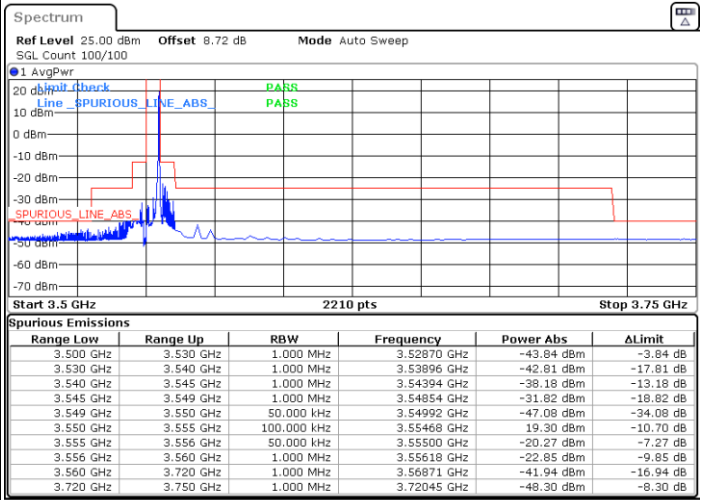

N/A

Date: 9.MAY.2024 13:43:34

LTE Band 48 / 5MHz

QPSK

Highest Channel / 1RB0

Highest Channel / 1RBmax

Date: 9.MAY.2024 18:18:23

Date: 9.MAY.2024 18:34:09

Highest Channel / FullIRB

N/A

Date: 9.MAY.2024 18:37:26

LTE Band 48 / 5MHz

16QAM

Lowest Channel / 1RB0

Lowest Channel / 1RBmax

Date: 9.MAY.2024 13:18:41

Date: 9.MAY.2024 13:24:01

Lowest Channel / FullIRB

N/A

Date: 9.MAY.2024 13:29:14

LTE Band 48 / 5MHz

16QAM

Middle Channel / 1RB0

Middle Channel / 1RBmax