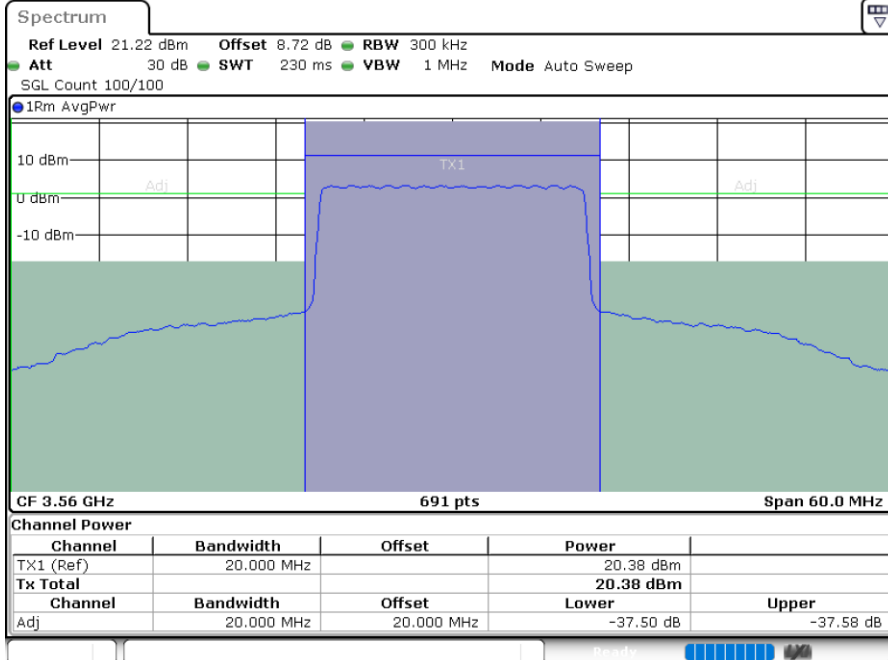

LTE Band 48 / 20MHz

QPSK

Lowest Channel / 1RB0

Lowest Channel / 1RBmax

Date: 13.MAY.2024 20:21:24

Date: 13.MAY.2024 20:24:40

Lowest Channel / FullRB

Date: 13.MAY.2024 20:28:04