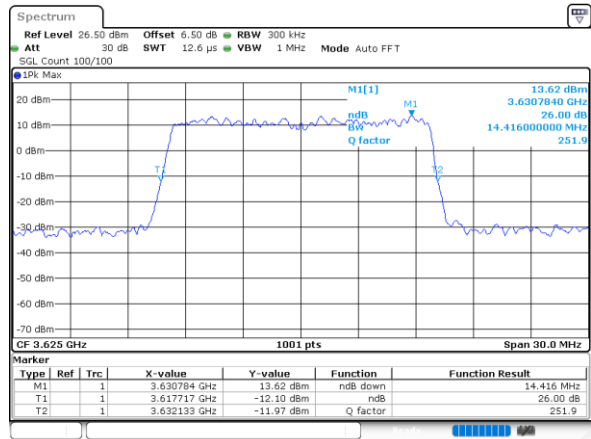

16QAM

Date: 10.MAY.2024 10:03:27

LTE Band 48 20MHz / Middle channel / Full RB

QPSK