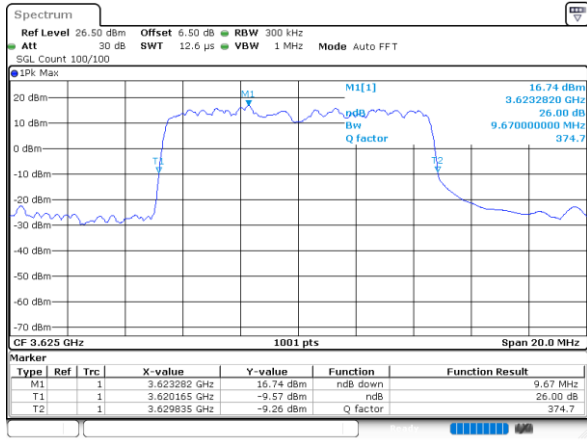

LTE Band 48 10MHz / Middle channel / Full RB

QPSK

Date: 10.MAY.2024 09:51:15