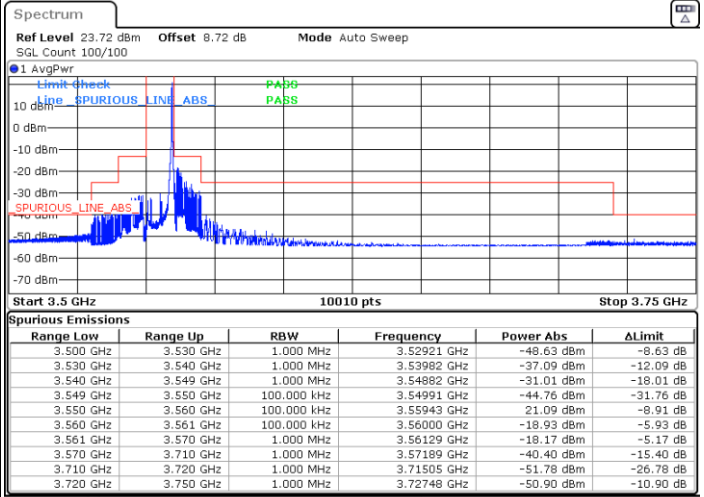

Middle Channel / Full

N/A

Date: 9.MAY.2024 13:47:27

LTE Band 48 / 5MHz

256QAM

Highest Channel / 1RB0

Highest Channel / 1RBmax

Date: 9.MAY.2024 18:25:47

Date: 9.MAY.2024 18:27:51

Highest Channel / FullIRB

N/A

Date: 9.MAY.2024 14:08:36

LTE Band 48 / 10MHz

QPSK

Lowest Channel / 1RB0

Lowest Channel / 1RBmax

Date: 9.MAY.2024 14:11:51

Date: 9.MAY.2024 14:19:04

Lowest Channel / FullIRB

N/A

Date: 9.MAY.2024 14:24:20

LTE Band 48 / 10MHz

QPSK

Middle Channel / 1RB0