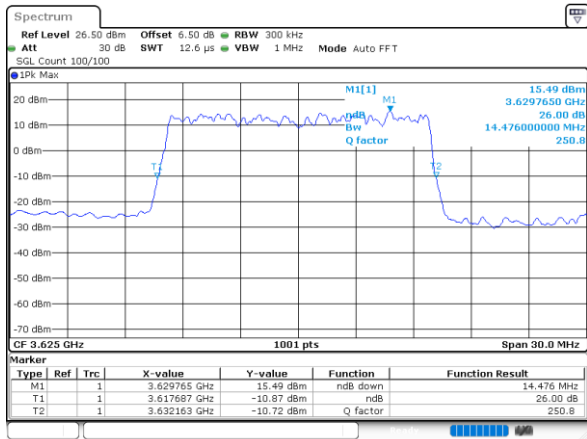

Highest Channel / 1RBmax

Date: 13.MAY.2024 20:43:27

Date: 13.MAY.2024 20:46:46

Highest Channel / FullRB

Date: 13.MAY.2024 20:49:58

26dB Bandwidth

Mode	LTE Band 48 : 26dB BW(MHz)	
BW	5MHz	
Mod.	QPSK	16QAM
Middle CH	4.96	4.77
BW	10MHz	
Mod.	QPSK	16QAM
Middle CH	9.67	9.65
BW	15MHz	
Mod.	QPSK	16QAM
Middle CH	14.48	14.42
BW	20MHz	
Mod.	QPSK	16QAM
Middle CH	18.94	18.74

LTE Band 48 10MHz / Middle channel / Full RB

QPSK

Date: 10.MAY.2024 09:51:15

16QAM

Date: 10.MAY.2024 09:52:11

LTE Band 48 15MHz / Middle channel / Full RB

QPSK

Date: 10.MAY.2024 10:02:33