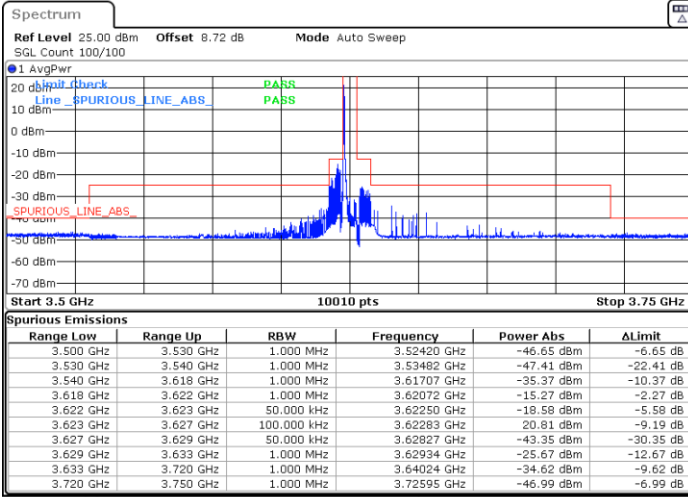

Date: 9.MAY.2024 13:17:30

Date: 9.MAY.2024 13:22:36

Lowest Channel / FullIRB

N/A

Range Low	Range Up	RBW	Frequency	Power Abs	ΔLimit
3.500 GHz	3.530 GHz	1.000 MHz	3.52795 GHz	-43.15 dBm	-3.15 dB
3.530 GHz	3.540 GHz	1.000 MHz	3.53975 GHz	-40.65 dBm	-15.65 dB
3.540 GHz	3.545 GHz	1.000 MHz	3.54468 GHz	-32.73 dBm	-7.73 dB
3.545 GHz	3.549 GHz	1.000 MHz	3.54898 GHz	-20.06 dBm	-7.06 dB
3.549 GHz	3.550 GHz	50.000 kHz	3.54999 GHz	-28.36 dBm	-15.36 dB
3.550 GHz	3.555 GHz	100.000 kHz	3.55275 GHz	5.78 dBm	-24.22 dB
3.555 GHz	3.556 GHz	50.000 kHz	3.55500 GHz	-28.67 dBm	-15.67 dB
3.556 GHz	3.560 GHz	1.000 MHz	3.55606 GHz	-19.71 dBm	-6.71 dB
3.560 GHz	3.720 GHz	1.000 MHz	3.56079 GHz	-35.30 dBm	-10.30 dB
3.720 GHz	3.750 GHz	1.000 MHz	3.72876 GHz	-48.37 dBm	-8.37 dB

Date: 9.MAY.2024 13:27:56

LTE Band 48 / 5MHz

QPSK

Middle Channel / 1RB0

Middle Channel / 1RBmax

Date: 9.MAY.2024 13:33:09

Date: 9.MAY.2024 18:05:50

Middle Channel / Full

N/A

Date: 9.MAY.2024 13:43:34

LTE Band 48 / 5MHz

QPSK

Highest Channel / 1RB0

Highest Channel / 1RBmax

Date: 9.MAY.2024 18:18:23

Date: 9.MAY.2024 18:34:09

Highest Channel / FullIRB

N/A

Date: 9.MAY.2024 18:37:26

LTE Band 48 / 5MHz

16QAM

Lowest Channel / 1RB0

Lowest Channel / 1RBmax

Date: 9.MAY.2024 13:18:41