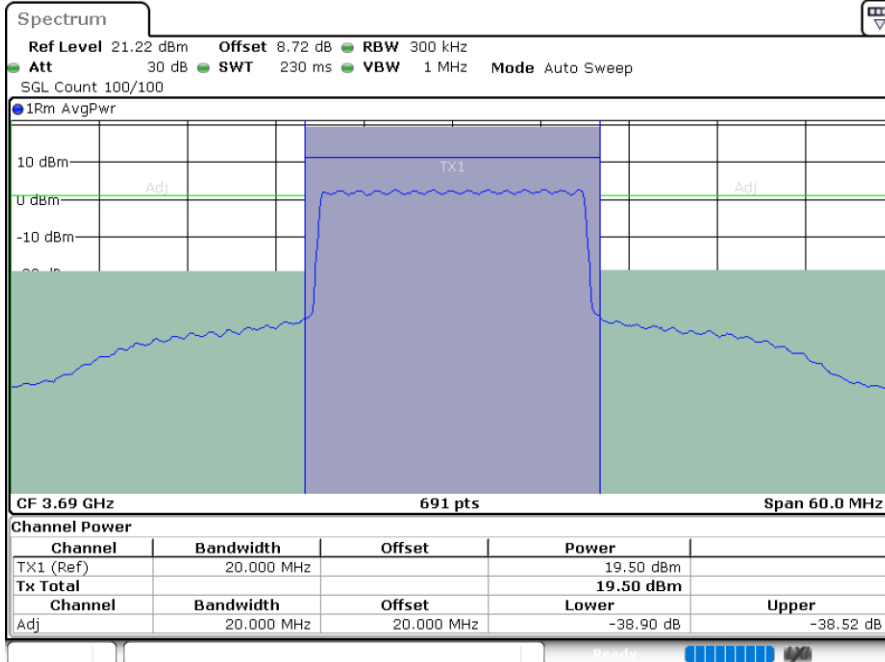

Highest Channel / 1RBmax

Date: 13.MAY.2024 20:41:38

Date: 13.MAY.2024 20:45:10

Highest Channel / FullRB

Date: 13.MAY.2024 20:48:22

LTE Band 48 / 20MHz

64QAM

Lowest Channel / 1RB0

Lowest Channel / 1RBmax

Date: 13.MAY.2024 20:23:04

Date: 13.MAY.2024 20:26:28

Lowest Channel / FullRB

Date: 13.MAY.2024 20:29:42

LTE Band 48 / 20MHz

64QAM

Middle Channel / 1RB0