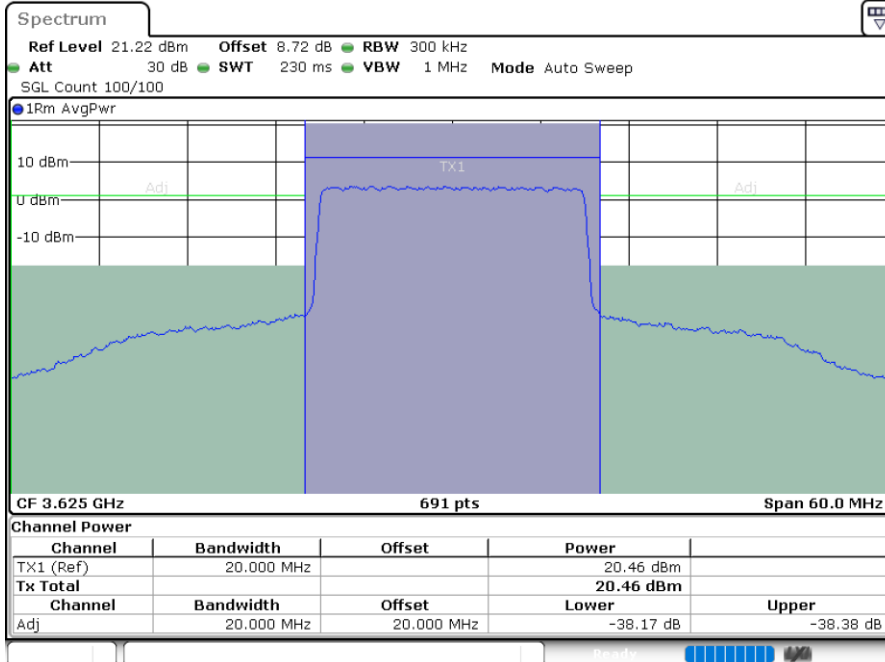

LTE Band 48 / 20MHz

QPSK

Middle Channel / 1RB0

Middle Channel / 1RBmax

Date: 13.MAY.2024 20:31:18

Date: 13.MAY.2024 20:34:27

Middle Channel / FullRB

Date: 13.MAY.2024 20:37:36

LTE Band 48 / 20MHz

QPSK

Highest Channel / 1RB0

Highest Channel / 1RBmax

Date: 13.MAY.2024 20:40:46

Date: 13.MAY.2024 20:44:15

Highest Channel / FullRB

Date: 13.MAY.2024 20:47:34