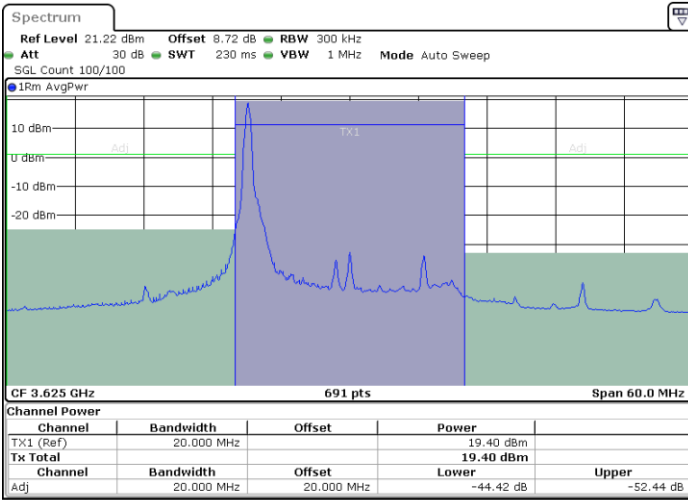

Highest Channel / 1RBmax

Date: 13.MAY.2024 20:41:38

Date: 13.MAY.2024 20:45:10

Highest Channel / FullRB

Date: 13.MAY.2024 20:48:22

LTE Band 48 / 20MHz

64QAM

Lowest Channel / 1RB0

Lowest Channel / 1RBmax

Date: 13.MAY.2024 20:23:04

Date: 13.MAY.2024 20:26:28

Lowest Channel / FullRB

Date: 13.MAY.2024 20:29:42

LTE Band 48 / 20MHz

64QAM

Middle Channel / 1RB0

Middle Channel / 1RBmax

Date: 13.MAY.2024 20:32:52

Date: 13.MAY.2024 20:36:02

Middle Channel / FullRB

Date: 13.MAY.2024 20:39:11

LTE Band 48 / 20MHz

64QAM

Highest Channel / 1RB0