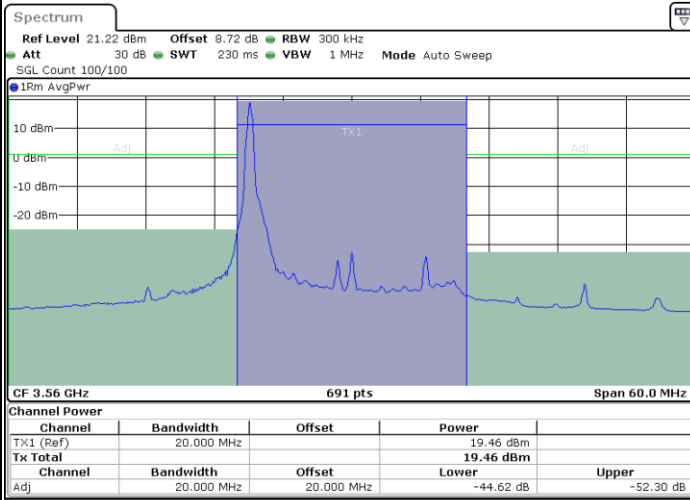

LTE Band 48 / 20MHz

16QAM

Middle Channel / 1RB0

Middle Channel / 1RBmax

Middle Channel / FullRB

LTE Band 48 / 20MHz

16QAM

Highest Channel / 1RB0

Highest Channel / 1RBmax

Date: 13.MAY.2024 20:41:38

Date: 13.MAY.2024 20:45:10

Highest Channel / FullRB

Date: 13.MAY.2024 20:48:22

LTE Band 48 / 20MHz

64QAM

Lowest Channel / 1RB0

Lowest Channel / 1RBmax

Date: 13.MAY.2024 20:23:04

Date: 13.MAY.2024 20:26:28

Lowest Channel / FullRB

Date: 13.MAY.2024 20:29:42

LTE Band 48 / 20MHz

64QAM

Middle Channel / 1RB0