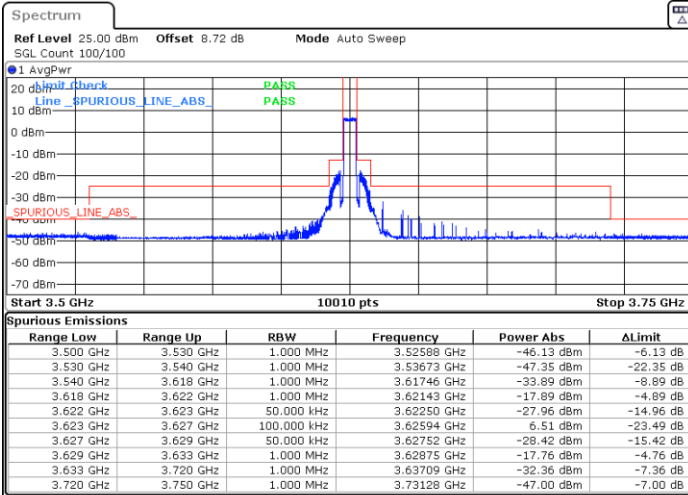

Date: 9.MAY.2024 13:17:30

Date: 9.MAY.2024 13:22:36

Lowest Channel / FullIRB

N/A

Range Low	Range Up	RBW	Frequency	Power Abs	ΔLimit
3.500 GHz	3.530 GHz	1.000 MHz	3.52795 GHz	-43.15 dBm	-3.15 dB
3.530 GHz	3.540 GHz	1.000 MHz	3.53975 GHz	-40.65 dBm	-15.65 dB
3.540 GHz	3.545 GHz	1.000 MHz	3.54468 GHz	-32.73 dBm	-7.73 dB
3.545 GHz	3.549 GHz	1.000 MHz	3.54898 GHz	-20.06 dBm	-7.06 dB
3.549 GHz	3.550 GHz	50.000 kHz	3.54999 GHz	-28.36 dBm	-15.36 dB
3.550 GHz	3.555 GHz	100.000 kHz	3.55275 GHz	5.78 dBm	-24.22 dB
3.555 GHz	3.556 GHz	50.000 kHz	3.55500 GHz	-28.67 dBm	-15.67 dB
3.556 GHz	3.560 GHz	1.000 MHz	3.55606 GHz	-19.71 dBm	-6.71 dB
3.560 GHz	3.720 GHz	1.000 MHz	3.56079 GHz	-35.30 dBm	-10.30 dB
3.720 GHz	3.750 GHz	1.000 MHz	3.72876 GHz	-48.37 dBm	-8.37 dB

Date: 9.MAY.2024 13:27:56

LTE Band 48 / 5MHz

QPSK

Middle Channel / 1RB0

Middle Channel / 1RBmax

Date: 9.MAY.2024 13:33:09

Date: 9.MAY.2024 18:05:50

Middle Channel / Full

N/A

Date: 9.MAY.2024 13:43:34

LTE Band 48 / 5MHz

QPSK

Highest Channel / 1RB0

Highest Channel / 1RBmax

Date: 9.MAY.2024 18:18:23

Date: 9.MAY.2024 18:34:09

Highest Channel / FullIRB

N/A

Date: 9.MAY.2024 18:37:26

LTE Band 48 / 5MHz

16QAM

Lowest Channel / 1RB0

Lowest Channel / 1RBmax

Date: 9.MAY.2024 13:18:41