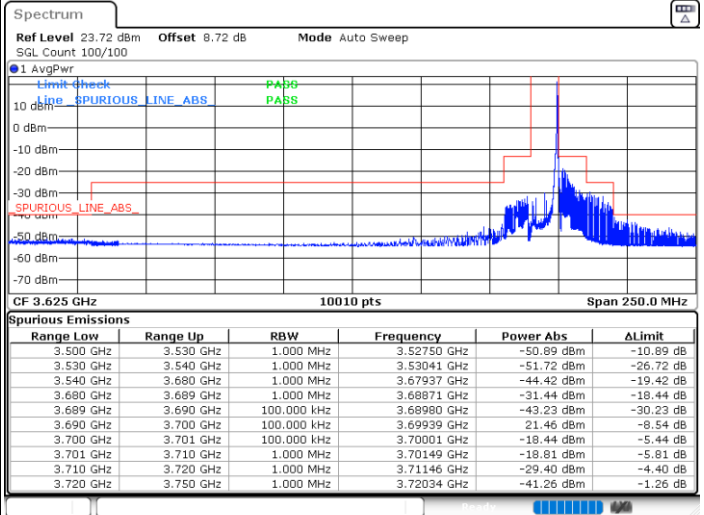

Date: 9.MAY.2024 18:27:51

Highest Channel / FullIRB

N/A

Date: 9.MAY.2024 14:08:36

LTE Band 48 / 10MHz

QPSK

Lowest Channel / 1RB0

Lowest Channel / 1RBmax

Date: 9.MAY.2024 14:11:51

Date: 9.MAY.2024 14:19:04

Lowest Channel / FullIRB

N/A

Date: 9.MAY.2024 14:24:20

LTE Band 48 / 10MHz

QPSK

Middle Channel / 1RB0

Middle Channel / 1RBmax

Date: 9.MAY.2024 14:29:33

Date: 9.MAY.2024 14:34:43

Middle Channel / Full

N/A

Date: 9.MAY.2024 14:39:53

LTE Band 48 / 10MHz

QPSK

Highest Channel / 1RB0

Highest Channel / 1RBmax

Date: 9.MAY.2024 14:45:03

Date: 9.MAY.2024 14:50:20

Highest Channel / FullIRB

N/A

Date: 9.MAY.2024 14:55:35