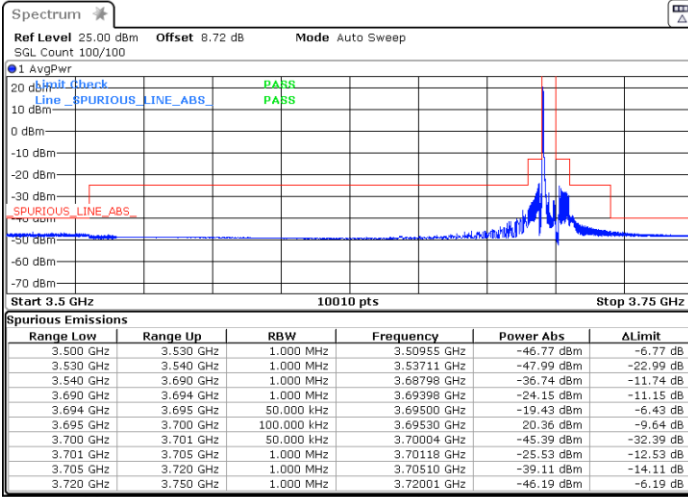

Date: 9.MAY.2024 13:24:01

Lowest Channel / FullIRB

N/A

Date: 9.MAY.2024 13:29:14

LTE Band 48 / 5MHz

16QAM

Middle Channel / 1RB0

Middle Channel / 1RBmax

Date: 9.MAY.2024 13:34:26

Date: 9.MAY.2024 18:09:06

Middle Channel / Full

N/A

Date: 9.MAY.2024 13:44:52

LTE Band 48 / 5MHz

16QAM

Highest Channel / 1RB0

Highest Channel / 1RBmax

Date: 9.MAY.2024 18:21:37

Date: 9.MAY.2024 18:32:00

Highest Channel / FullIRB

N/A

Date: 9.MAY.2024 18:39:34

LTE Band 48 / 5MHz

64QAM

Lowest Channel / 1RB0

Lowest Channel / 1RBmax

Date: 9.MAY.2024 13:17:30

Date: 9.MAY.2024 13:22:36

Lowest Channel / FullIRB

N/A

Date: 9.MAY.2024 13:27:56

LTE Band 48 / 5MHz