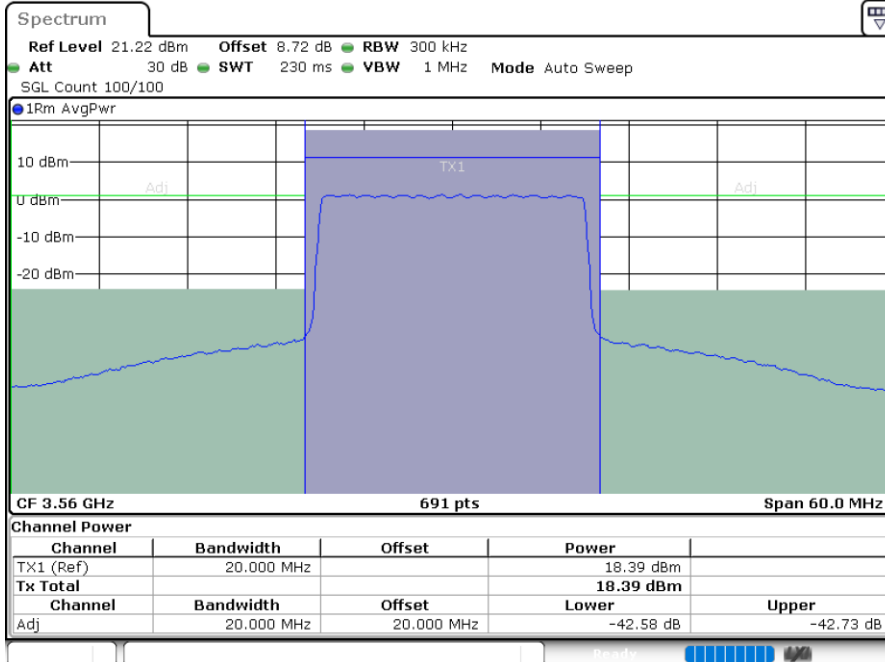

Highest Channel / 1RBmax

Date: 13.MAY.2024 20:41:38

Date: 13.MAY.2024 20:45:10

Highest Channel / FullRB

Date: 13.MAY.2024 20:48:22

LTE Band 48 / 20MHz

64QAM

Lowest Channel / 1RB0

Lowest Channel / 1RBmax

Date: 13.MAY.2024 20:23:04

Date: 13.MAY.2024 20:26:28

Lowest Channel / FullRB

Date: 13.MAY.2024 20:29:42

LTE Band 48 / 20MHz

64QAM

Middle Channel / 1RB0

Middle Channel / 1RBmax

Date: 13.MAY.2024 20:32:52

Date: 13.MAY.2024 20:36:02

Middle Channel / FullRB

Date: 13.MAY.2024 20:39:11

LTE Band 48 / 20MHz

64QAM

Highest Channel / 1RB0