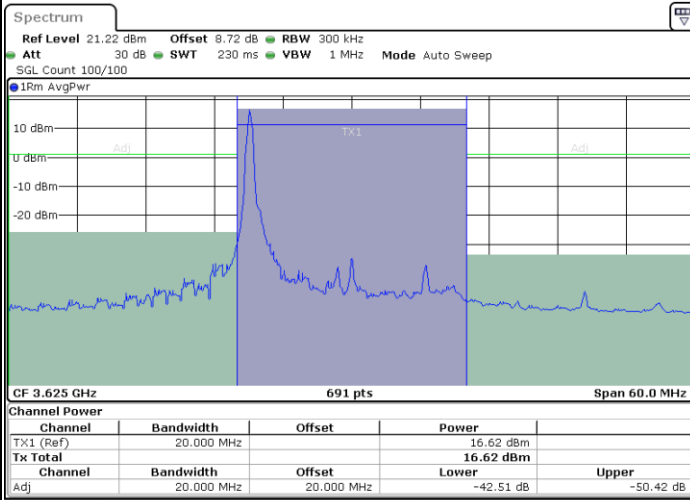

Highest Channel / 1RBmax

Date: 13.MAY.2024 20:42:39

Date: 13.MAY.2024 20:45:58

Highest Channel / FullRB

Date: 13.MAY.2024 20:49:10

LTE Band 48 / 20MHz

256QAM

Lowest Channel / 1RB0

Lowest Channel / 1RBmax

Date: 13.MAY.2024 20:23:52

Date: 13.MAY.2024 20:27:16

Lowest Channel / FullRB

Date: 13.MAY.2024 20:30:30

LTE Band 48 / 20MHz

256QAM

Middle Channel / 1RB0

Middle Channel / 1RBmax

Date: 13.MAY.2024 20:33:40

Date: 13.MAY.2024 20:36:49

Middle Channel / FullRB

Date: 13.MAY.2024 20:39:59

LTE Band 48 / 20MHz

256QAM

Highest Channel / 1RB0

Highest Channel / 1RBmax

Date: 13.MAY.2024 20:43:27

Date: 13.MAY.2024 20:46:46

Highest Channel / FullRB

Date: 13.MAY.2024 20:49:58

26dB Bandwidth

Mode	LTE Band 48 : 26dB BW(MHz)	
BW	5MHz	
Mod.	QPSK	16QAM
Middle CH	4.96	4.77
BW	10MHz	
Mod.	QPSK	16QAM
Middle CH	9.67	9.65
BW	15MHz	
Mod.	QPSK	16QAM
Middle CH	14.48	14.42
BW	20MHz	
Mod.	QPSK	16QAM
Middle CH	18.94	18.74