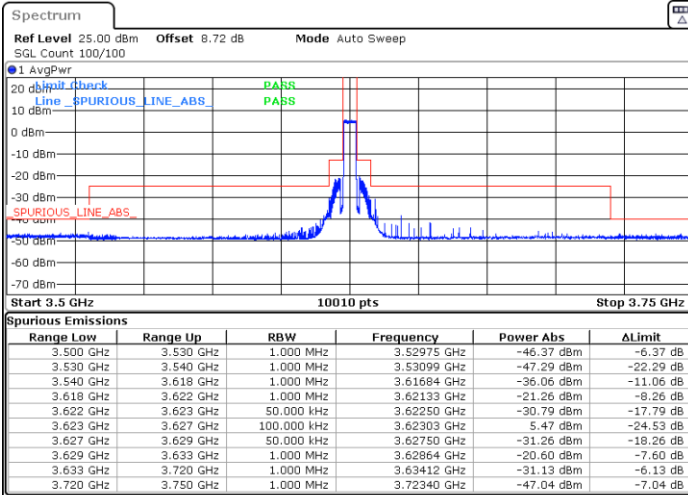

Highest Channel / FullIRB

N/A

Date: 9.MAY.2024 18:37:26

LTE Band 48 / 5MHz

16QAM

Lowest Channel / 1RB0

Lowest Channel / 1RBmax

Date: 9.MAY.2024 13:18:41

Date: 9.MAY.2024 13:24:01

Lowest Channel / FullIRB

N/A

Date: 9.MAY.2024 13:29:14

LTE Band 48 / 5MHz

16QAM

Middle Channel / 1RB0

Middle Channel / 1RBmax

Date: 9.MAY.2024 13:34:26

Date: 9.MAY.2024 18:09:06

Middle Channel / Full

N/A

Date: 9.MAY.2024 13:44:52

LTE Band 48 / 5MHz

16QAM

Highest Channel / 1RB0

Highest Channel / 1RBmax

Date: 9.MAY.2024 18:21:37

Date: 9.MAY.2024 18:32:00

Highest Channel / FullIRB

N/A

Date: 9.MAY.2024 18:39:34

LTE Band 48 / 5MHz

64QAM