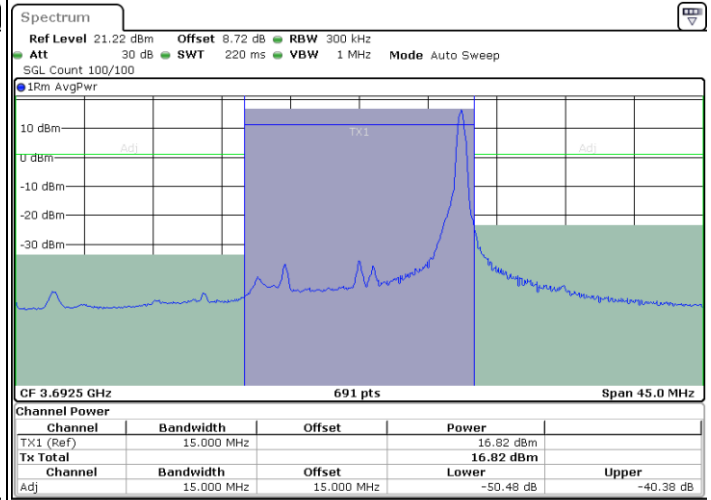

LTE Band 48 / 15MHz

256QAM

Highest Channel / 1RB0

Highest Channel / 1RBmax

Date: 13.MAY.2024 20:11:17

Date: 13.MAY.2024 20:14:33

Highest Channel / FullRB

Date: 13.MAY.2024 20:17:41