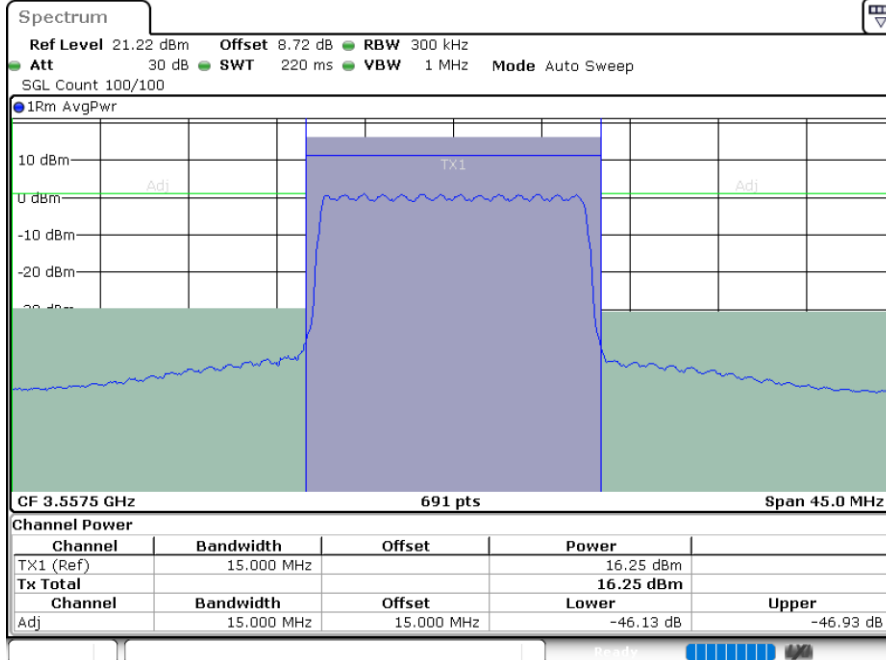

LTE Band 48 / 15MHz

256QAM

Lowest Channel / 1RB0

Lowest Channel / 1RBmax

Date: 13.MAY.2024 19:52:21

Date: 13.MAY.2024 19:55:37

Lowest Channel / FullRB

Date: 13.MAY.2024 19:58:45