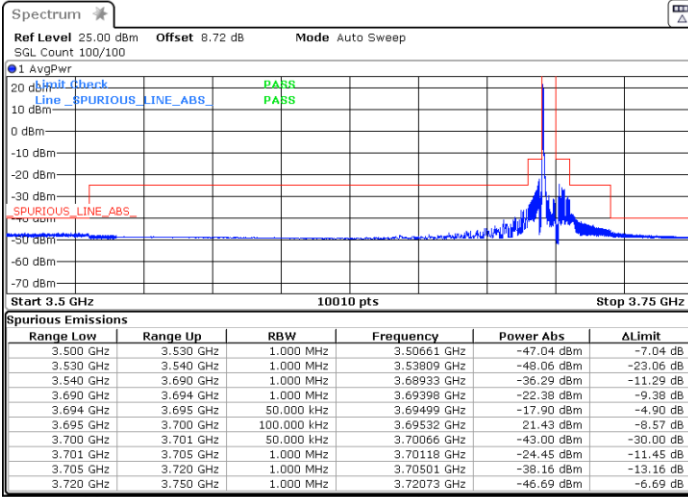

Lowest Channel / 1RB0

Lowest Channel / 1RBmax

Date: 9.MAY.2024 13:17:30

Date: 9.MAY.2024 13:22:36

Lowest Channel / FullIRB

N/A

Date: 9.MAY.2024 13:27:56

LTE Band 48 / 5MHz

64QAM

Middle Channel / 1RB0

Middle Channel / 1RBmax

Date: 9.MAY.2024 13:33:09

Date: 9.MAY.2024 18:05:50

Middle Channel / Full

N/A

Date: 9.MAY.2024 13:43:34

LTE Band 48 / 5MHz

64QAM

Highest Channel / 1RB0

Highest Channel / 1RBmax

Date: 9.MAY.2024 18:18:23

Date: 9.MAY.2024 18:34:09

Highest Channel / FullIRB

N/A

Date: 9.MAY.2024 18:37:26

LTE Band 48 / 5MHz

256QAM

Lowest Channel / 1RB0

Lowest Channel / 1RBmax

Date: 9.MAY.2024 13:21:18

Date: 9.MAY.2024 13:26:37

Lowest Channel / FullIRB