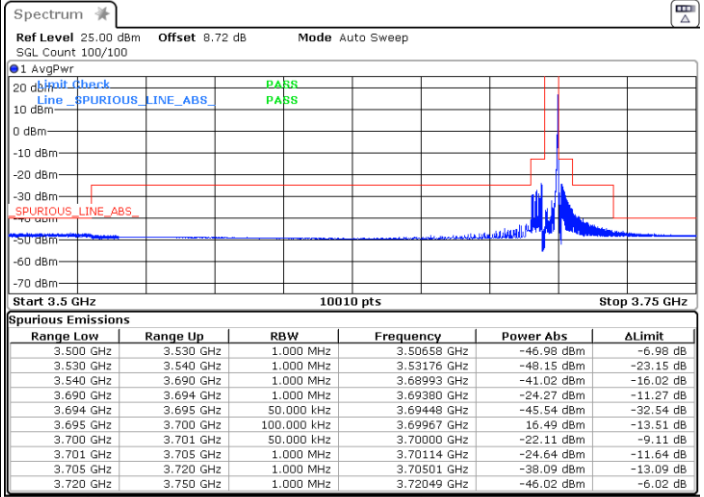

Date: 9.MAY.2024 18:37:26

LTE Band 48 / 5MHz

256QAM

Lowest Channel / 1RB0

Lowest Channel / 1RBmax

Date: 9.MAY.2024 13:21:18

Date: 9.MAY.2024 13:26:37

Lowest Channel / FullIRB

N/A

Date: 9.MAY.2024 13:31:51

LTE Band 48 / 5MHz

256QAM

Middle Channel / 1RB0

Middle Channel / 1RBmax

Date: 9.MAY.2024 18:03:31

Date: 9.MAY.2024 13:42:16

Middle Channel / Full

N/A

Date: 9.MAY.2024 13:47:27

LTE Band 48 / 5MHz

256QAM

Highest Channel / 1RB0

Highest Channel / 1RBmax

Date: 9.MAY.2024 18:25:47

Date: 9.MAY.2024 18:27:51

Highest Channel / FullIRB

N/A

Date: 9.MAY.2024 14:08:36

LTE Band 48 / 10MHz

QPSK

Lowest Channel / 1RB0

Lowest Channel / 1RBmax