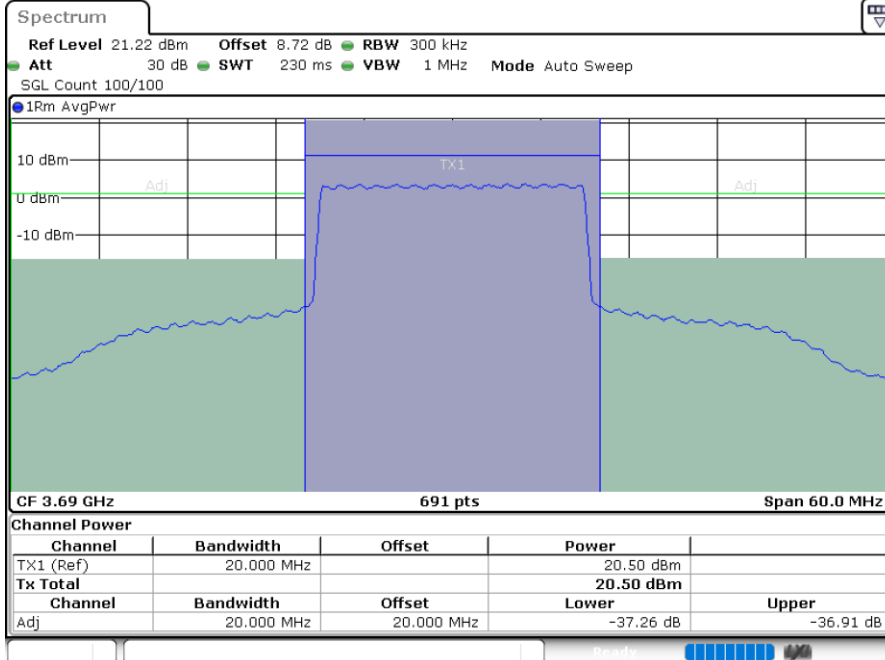

LTE Band 48 / 20MHz

QPSK

Highest Channel / 1RB0

Highest Channel / 1RBmax

Date: 13.MAY.2024 20:40:46

Date: 13.MAY.2024 20:44:15

Highest Channel / FullRB

Date: 13.MAY.2024 20:47:34