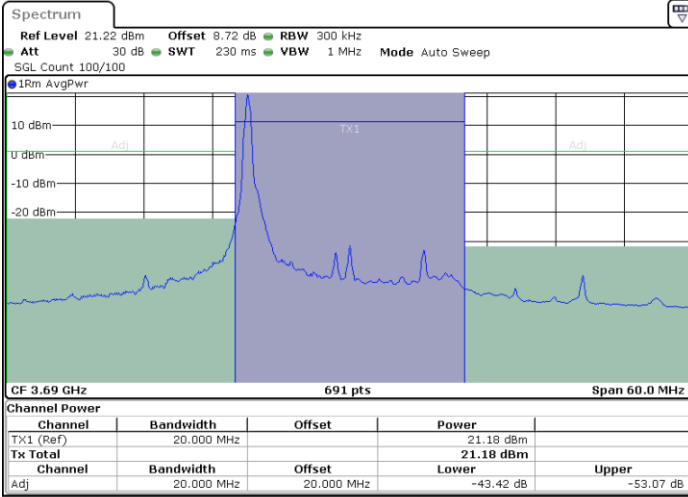

LTE Band 48 / 20MHz

QPSK

Middle Channel / 1RB0

Middle Channel / 1RBmax

Date: 13.MAY.2024 20:31:18

Date: 13.MAY.2024 20:34:27

Middle Channel / FullRB

Date: 13.MAY.2024 20:37:36

LTE Band 48 / 20MHz

QPSK

Highest Channel / 1RB0

Highest Channel / 1RBmax

Date: 13.MAY.2024 20:40:46

Date: 13.MAY.2024 20:44:15

Highest Channel / FullRB

Date: 13.MAY.2024 20:47:34