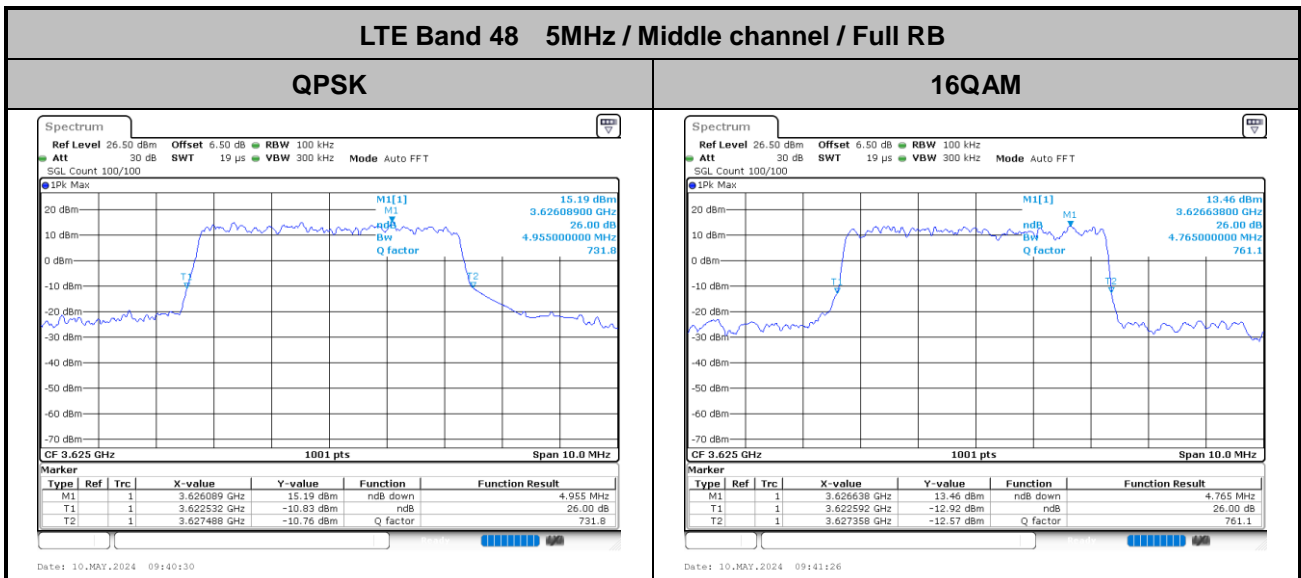

Middle Channel / 1RBmax

Date: 13.MAY.2024 20:33:40

Date: 13.MAY.2024 20:36:49

Middle Channel / FullRB

Date: 13.MAY.2024 20:39:59

LTE Band 48 / 20MHz

256QAM

Highest Channel / 1RB0

Highest Channel / 1RBmax

Date: 13.MAY.2024 20:43:27

Date: 13.MAY.2024 20:46:46

Highest Channel / FullRB

Date: 13.MAY.2024 20:49:58

26dB Bandwidth

Mode	LTE Band 48 : 26dB BW(MHz)	
BW	5MHz	
Mod.	QPSK	16QAM
Middle CH	4.96	4.77
BW	10MHz	
Mod.	QPSK	16QAM
Middle CH	9.67	9.65
BW	15MHz	
Mod.	QPSK	16QAM
Middle CH	14.48	14.42
BW	20MHz	
Mod.	QPSK	16QAM
Middle CH	18.94	18.74

LTE Band 48 10MHz / Middle channel / Full RB

QPSK

Date: 10.MAY.2024 09:51:15

16QAM

Date: 10.MAY.2024 09:52:11

LTE Band 48 15MHz / Middle channel / Full RB

QPSK

Date: 10.MAY.2024 10:02:33