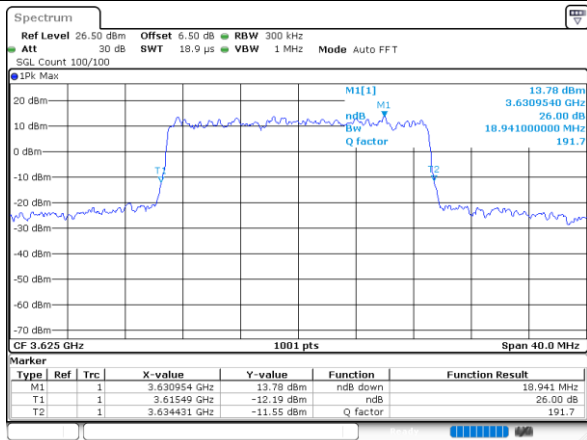

Date: 10.MAY.2024 10:11:50