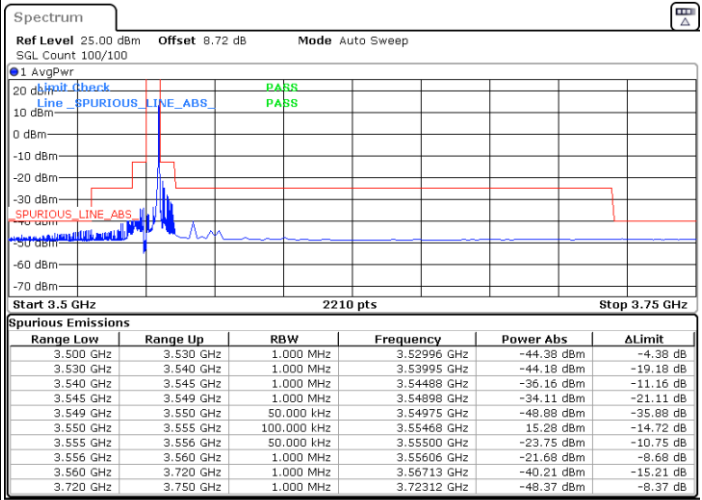

LTE Band 48 / 5MHz

64QAM

Highest Channel / 1RB0

Highest Channel / 1RBmax

Date: 9.MAY.2024 18:18:23

Date: 9.MAY.2024 18:34:09

Highest Channel / FullIRB

N/A

Date: 9.MAY.2024 18:37:26

LTE Band 48 / 5MHz

256QAM

Lowest Channel / 1RB0

Lowest Channel / 1RBmax

Date: 9.MAY.2024 13:21:18

Date: 9.MAY.2024 13:26:37

Lowest Channel / FullIRB