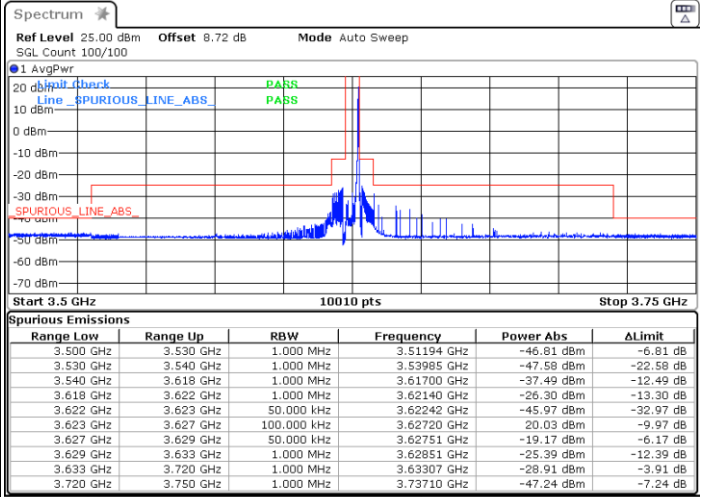

Highest Channel / FullIRB

N/A

Date: 9.MAY.2024 18:37:26

LTE Band 48 / 5MHz

16QAM

Lowest Channel / 1RB0

Lowest Channel / 1RBmax

Date: 9.MAY.2024 13:18:41

Date: 9.MAY.2024 13:24:01

Lowest Channel / FullIRB

N/A

Date: 9.MAY.2024 13:29:14

LTE Band 48 / 5MHz

16QAM

Middle Channel / 1RB0

Middle Channel / 1RBmax

Date: 9.MAY.2024 13:34:26

Date: 9.MAY.2024 18:09:06

Middle Channel / Full

N/A

Date: 9.MAY.2024 13:44:52

LTE Band 48 / 5MHz

16QAM

Highest Channel / 1RB0

Highest Channel / 1RBmax

Date: 9.MAY.2024 18:21:37

Date: 9.MAY.2024 18:32:00

Highest Channel / FullIRB

N/A

Date: 9.MAY.2024 18:39:34

LTE Band 48 / 5MHz

64QAM