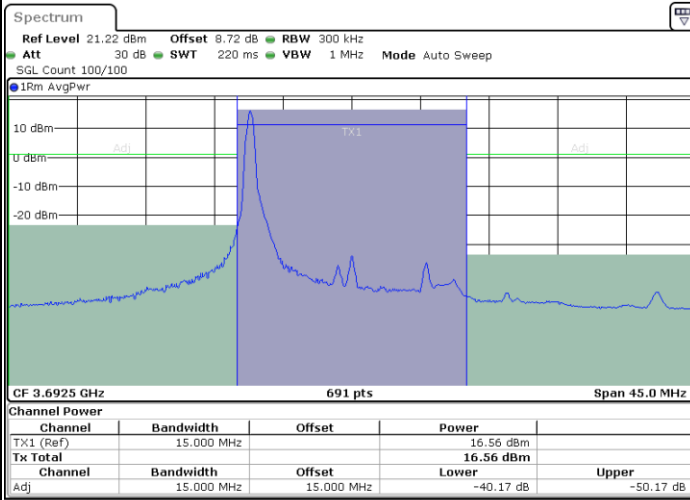

LTE Band 48 / 15MHz

256QAM

Middle Channel / 1RB0

Middle Channel / 1RBmax

Date: 13.MAY.2024 20:01:51

Date: 13.MAY.2024 20:04:57

Middle Channel / FullRB

Date: 13.MAY.2024 20:08:02

LTE Band 48 / 15MHz

256QAM

Highest Channel / 1RB0

Highest Channel / 1RBmax

Date: 13.MAY.2024 20:11:17

Date: 13.MAY.2024 20:14:33

Highest Channel / FullRB

Date: 13.MAY.2024 20:17:41