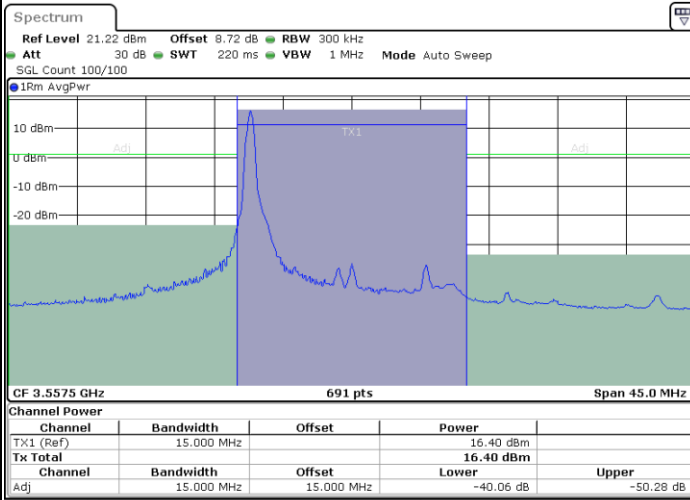

LTE Band 48 / 15MHz

256QAM

Lowest Channel / 1RB0

Lowest Channel / 1RBmax

Date: 13.MAY.2024 19:52:21

Date: 13.MAY.2024 19:55:37

Lowest Channel / FullRB

Date: 13.MAY.2024 19:58:45