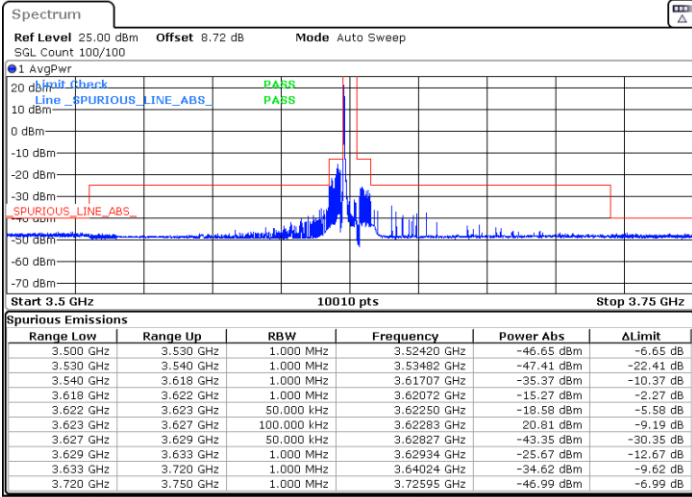

LTE Band 48 / 5MHz

64QAM

Middle Channel / 1RB0

Middle Channel / 1RBmax

Date: 9.MAY.2024 13:33:09