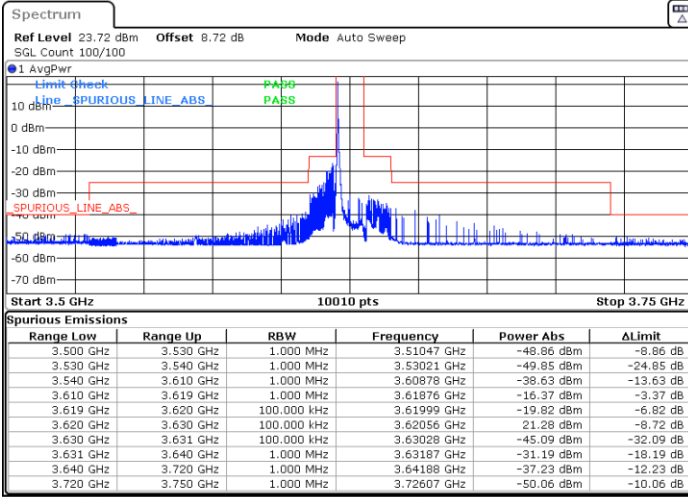

Date: 9.MAY.2024 18:27:51

Highest Channel / FullIRB

N/A

Date: 9.MAY.2024 14:08:36

LTE Band 48 / 10MHz

QPSK

Lowest Channel / 1RB0

Lowest Channel / 1RBmax

Date: 9.MAY.2024 14:11:51

Date: 9.MAY.2024 14:19:04

Lowest Channel / FullIRB

N/A

Date: 9.MAY.2024 14:24:20

LTE Band 48 / 10MHz

QPSK

Middle Channel / 1RB0

Middle Channel / 1RBmax

Date: 9.MAY.2024 14:29:33

Date: 9.MAY.2024 14:34:43

Middle Channel / Full

N/A

Date: 9.MAY.2024 14:39:53

LTE Band 48 / 10MHz

QPSK