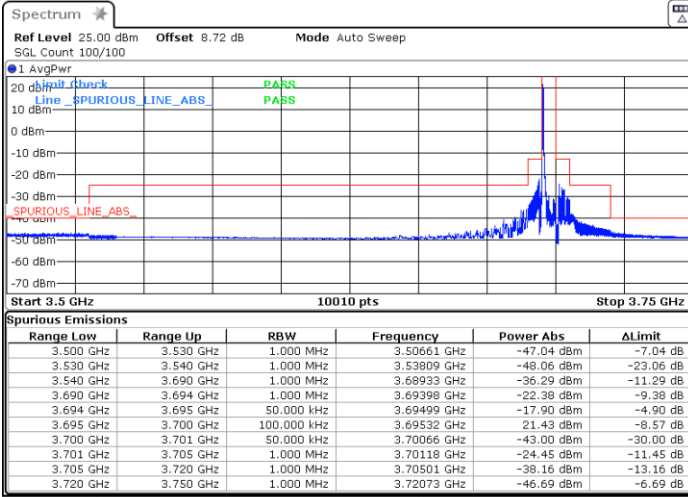

Date: 9.MAY.2024 13:17:30

Date: 9.MAY.2024 13:22:36

Lowest Channel / FullIRB

N/A

Range Low	Range Up	RBW	Frequency	Power Abs	ΔLimit
3.500 GHz	3.530 GHz	1.000 MHz	3.52795 GHz	-43.15 dBm	-3.15 dB
3.530 GHz	3.540 GHz	1.000 MHz	3.53975 GHz	-40.65 dBm	-15.65 dB
3.540 GHz	3.545 GHz	1.000 MHz	3.54468 GHz	-32.73 dBm	-7.73 dB
3.545 GHz	3.549 GHz	1.000 MHz	3.54898 GHz	-20.06 dBm	-7.06 dB
3.549 GHz	3.550 GHz	50.000 kHz	3.54999 GHz	-28.36 dBm	-15.36 dB
3.550 GHz	3.555 GHz	100.000 kHz	3.55275 GHz	5.78 dBm	-24.22 dB
3.555 GHz	3.556 GHz	50.000 kHz	3.55500 GHz	-28.67 dBm	-15.67 dB
3.556 GHz	3.560 GHz	1.000 MHz	3.55606 GHz	-19.71 dBm	-6.71 dB
3.560 GHz	3.720 GHz	1.000 MHz	3.56079 GHz	-35.30 dBm	-10.30 dB
3.720 GHz	3.750 GHz	1.000 MHz	3.72876 GHz	-48.37 dBm	-8.37 dB

Date: 9.MAY.2024 13:27:56

LTE Band 48 / 5MHz

QPSK

Middle Channel / 1RB0

Middle Channel / 1RBmax

Date: 9.MAY.2024 13:33:09

Date: 9.MAY.2024 18:05:50

Middle Channel / Full

N/A

Date: 9.MAY.2024 13:43:34

LTE Band 48 / 5MHz

QPSK

Highest Channel / 1RB0

Highest Channel / 1RBmax

Date: 9.MAY.2024 18:18:23

Date: 9.MAY.2024 18:34:09

Highest Channel / FullIRB

N/A

Date: 9.MAY.2024 18:37:26

LTE Band 48 / 5MHz

16QAM

Lowest Channel / 1RB0

Lowest Channel / 1RBmax

Date: 9.MAY.2024 13:18:41