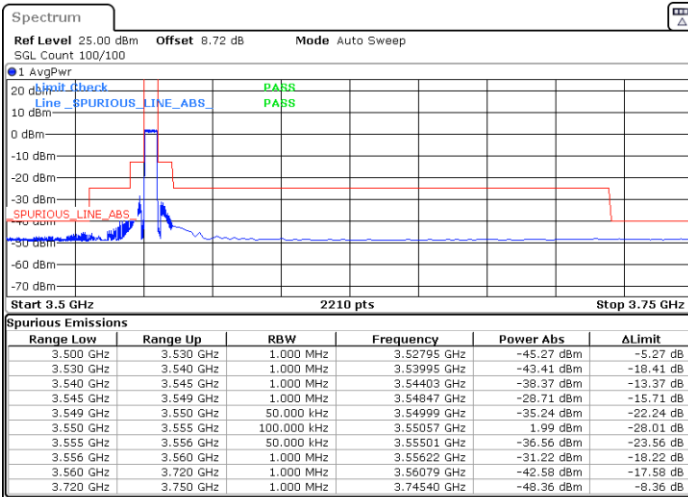

LTE Band 48 / 5MHz

64QAM

Highest Channel / 1RB0

Highest Channel / 1RBmax

Date: 9.MAY.2024 18:18:23

Date: 9.MAY.2024 18:34:09

Highest Channel / FullIRB

N/A

Date: 9.MAY.2024 18:37:26

LTE Band 48 / 5MHz

256QAM

Lowest Channel / 1RB0

Lowest Channel / 1RBmax

Date: 9.MAY.2024 13:21:18

Date: 9.MAY.2024 13:26:37

Lowest Channel / FullIRB

N/A

Date: 9.MAY.2024 13:31:51

LTE Band 48 / 5MHz

256QAM

Middle Channel / 1RB0

Middle Channel / 1RBmax

Date: 9.MAY.2024 18:03:31

Date: 9.MAY.2024 13:42:16