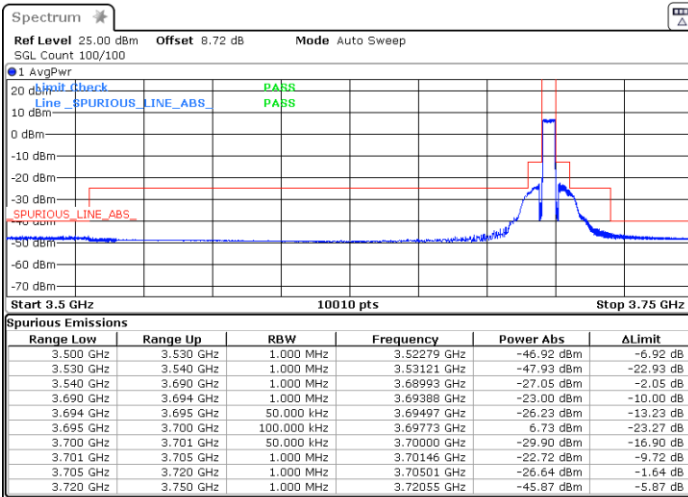

Lowest Channel / 1RB0

Lowest Channel / 1RBmax

Date: 9.MAY.2024 13:17:30

Date: 9.MAY.2024 13:22:36

Lowest Channel / FullIRB

N/A

Date: 9.MAY.2024 13:27:56

LTE Band 48 / 5MHz

LTE Band 48 / 5MHz

64QAM

Highest Channel / 1RB0

Highest Channel / 1RBmax

Date: 9.MAY.2024 18:18:23

Date: 9.MAY.2024 18:34:09

Highest Channel / FullIRB

N/A

Date: 9.MAY.2024 18:37:26

LTE Band 48 / 5MHz

256QAM

Lowest Channel / 1RB0

Lowest Channel / 1RBmax

Date: 9.MAY.2024 13:21:18

Date: 9.MAY.2024 13:26:37

Lowest Channel / FullIRB