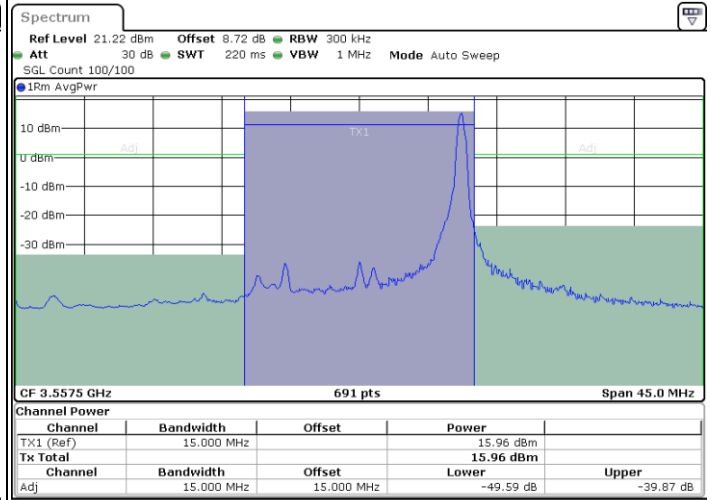

LTE Band 48 / 15MHz

256QAM

Lowest Channel / 1RB0

Lowest Channel / 1RBmax

Date: 13.MAY.2024 19:52:21

Date: 13.MAY.2024 19:55:37

Lowest Channel / FullRB

Date: 13.MAY.2024 19:58:45