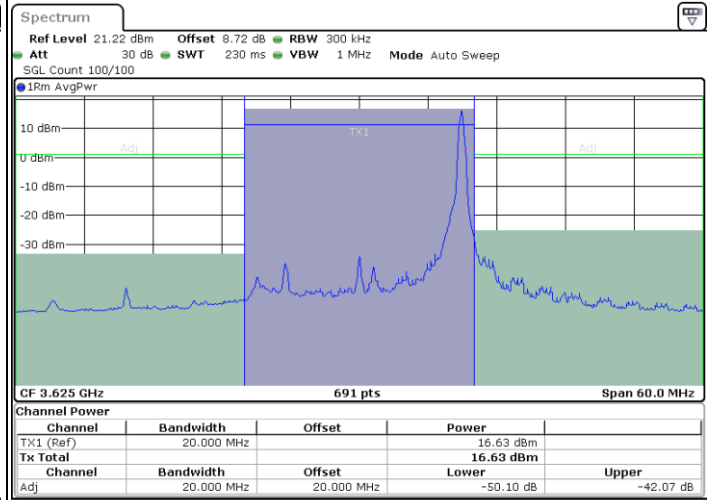

Highest Channel / 1RBmax

Date: 13.MAY.2024 20:42:39

Date: 13.MAY.2024 20:45:58

Highest Channel / FullRB

Date: 13.MAY.2024 20:49:10

LTE Band 48 / 20MHz

256QAM

Lowest Channel / 1RB0

Lowest Channel / 1RBmax

Date: 13.MAY.2024 20:23:52

Date: 13.MAY.2024 20:27:16

Lowest Channel / FullRB

Date: 13.MAY.2024 20:30:30

LTE Band 48 / 20MHz

256QAM

Middle Channel / 1RB0

Middle Channel / 1RBmax

Date: 13.MAY.2024 20:33:40

Date: 13.MAY.2024 20:36:49

Middle Channel / FullRB

Date: 13.MAY.2024 20:39:59

LTE Band 48 / 20MHz

256QAM

Highest Channel / 1RB0

Highest Channel / 1RBmax

Date: 13.MAY.2024 20:43:27

Date: 13.MAY.2024 20:46:46

Highest Channel / FullRB

Date: 13.MAY.2024 20:49:58

26dB Bandwidth

Mode	LTE Band 48 : 26dB BW(MHz)	
BW	5MHz	
Mod.	QPSK	16QAM
Middle CH	4.96	4.77
BW	10MHz	
Mod.	QPSK	16QAM
Middle CH	9.67	9.65
BW	15MHz	
Mod.	QPSK	16QAM
Middle CH	14.48	14.42
BW	20MHz	
Mod.	QPSK	16QAM
Middle CH	18.94	18.74