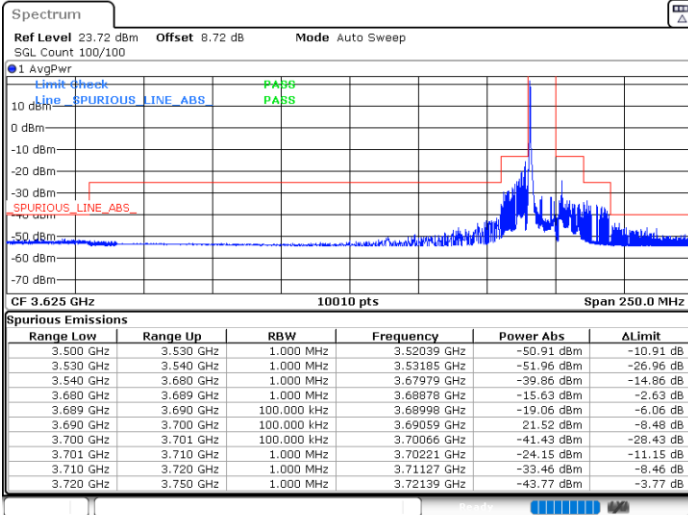

Date: 9.MAY.2024 18:27:51

Highest Channel / FullIRB

N/A

Date: 9.MAY.2024 14:08:36

LTE Band 48 / 10MHz

QPSK

Lowest Channel / 1RB0

Lowest Channel / 1RBmax

Date: 9.MAY.2024 14:11:51

Date: 9.MAY.2024 14:19:04

Lowest Channel / FullIRB

N/A

Date: 9.MAY.2024 14:24:20

LTE Band 48 / 10MHz

QPSK

Middle Channel / 1RB0

Middle Channel / 1RBmax

Date: 9.MAY.2024 14:29:33

Date: 9.MAY.2024 14:34:43

Middle Channel / Full

N/A

Date: 9.MAY.2024 14:39:53

LTE Band 48 / 10MHz

QPSK

Highest Channel / 1RB0

Highest Channel / 1RBmax

Date: 9.MAY.2024 14:45:03

Date: 9.MAY.2024 14:50:20

Highest Channel / FullIRB

N/A

Date: 9.MAY.2024 14:55:35