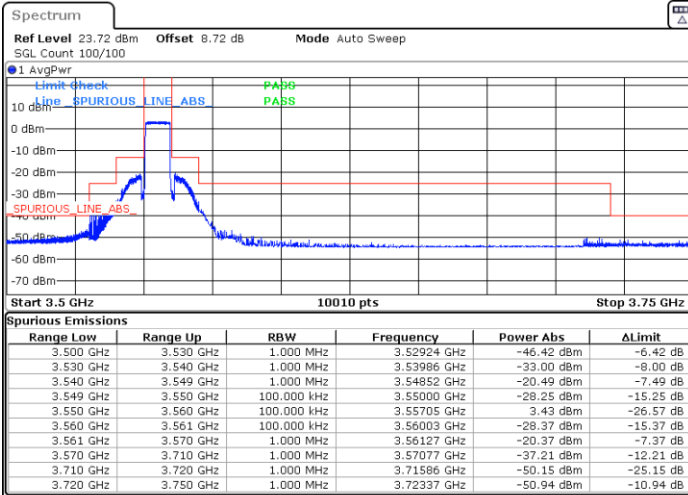

Middle Channel / Full

N/A

Date: 9.MAY.2024 13:47:27

LTE Band 48 / 5MHz

256QAM

Highest Channel / 1RB0

Highest Channel / 1RBmax

Date: 9.MAY.2024 18:25:47

Date: 9.MAY.2024 18:27:51

Highest Channel / FullIRB

N/A

Date: 9.MAY.2024 14:08:36

LTE Band 48 / 10MHz

QPSK

Lowest Channel / 1RB0

Lowest Channel / 1RBmax

Date: 9.MAY.2024 14:11:51

Date: 9.MAY.2024 14:19:04

Lowest Channel / FullIRB

N/A

Date: 9.MAY.2024 14:24:20

LTE Band 48 / 10MHz

QPSK

Middle Channel / 1RB0