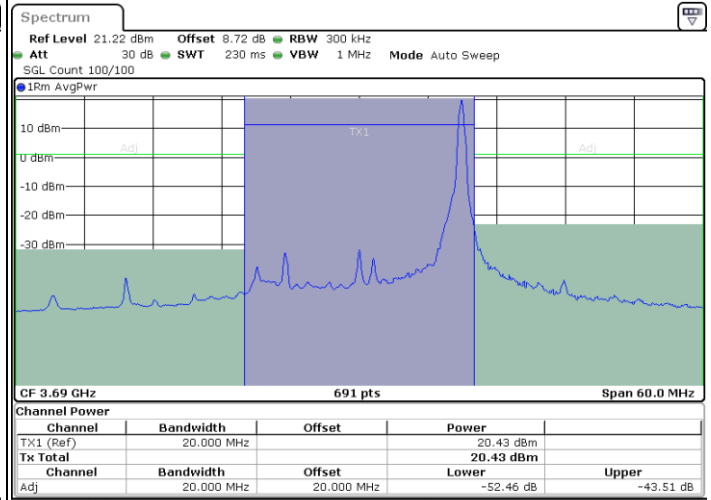

LTE Band 48 / 20MHz

16QAM

Middle Channel / 1RB0

Middle Channel / 1RBmax

Middle Channel / FullRB

LTE Band 48 / 20MHz

16QAM

Highest Channel / 1RB0

Highest Channel / 1RBmax

Date: 13.MAY.2024 20:41:38

Date: 13.MAY.2024 20:45:10

Highest Channel / FullRB

Date: 13.MAY.2024 20:48:22

LTE Band 48 / 20MHz

64QAM

Lowest Channel / 1RB0