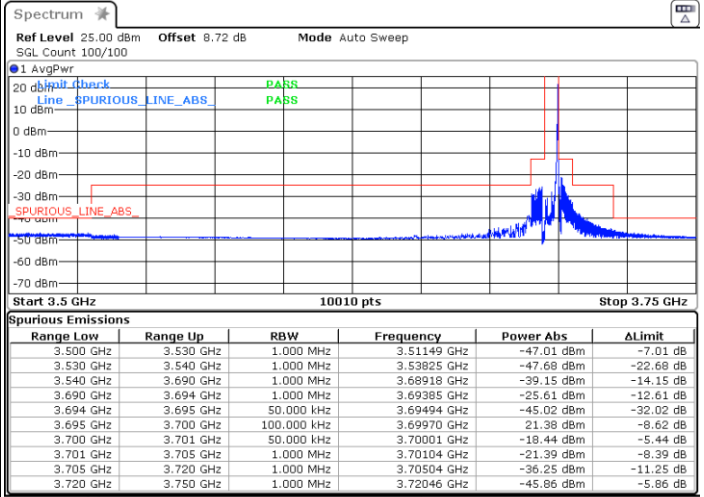

Date: 9.MAY.2024 13:27:56

LTE Band 48 / 5MHz

QPSK

Middle Channel / 1RB0

Middle Channel / 1RBmax

Date: 9.MAY.2024 13:33:09

Date: 9.MAY.2024 18:05:50

Middle Channel / Full

N/A

Date: 9.MAY.2024 13:43:34

LTE Band 48 / 5MHz

QPSK

Highest Channel / 1RB0

Highest Channel / 1RBmax

Date: 9.MAY.2024 18:18:23

Date: 9.MAY.2024 18:34:09

Highest Channel / FullIRB

N/A

Date: 9.MAY.2024 18:37:26

LTE Band 48 / 5MHz

16QAM

Lowest Channel / 1RB0

Lowest Channel / 1RBmax

Date: 9.MAY.2024 13:18:41

Date: 9.MAY.2024 13:24:01

Lowest Channel / FullIRB

N/A

Date: 9.MAY.2024 13:29:14

LTE Band 48 / 5MHz

16QAM

Middle Channel / 1RB0

Middle Channel / 1RBmax