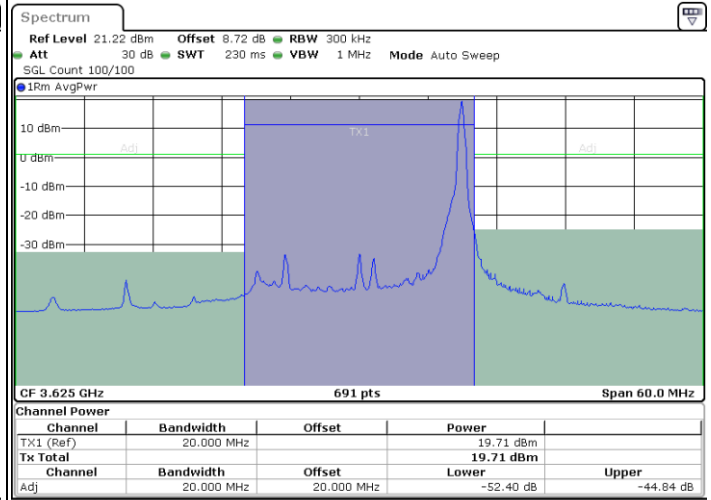

Highest Channel / 1RBmax

Date: 13.MAY.2024 20:41:38

Date: 13.MAY.2024 20:45:10

Highest Channel / FullRB

Date: 13.MAY.2024 20:48:22

LTE Band 48 / 20MHz

64QAM

Lowest Channel / 1RB0

Lowest Channel / 1RBmax

Date: 13.MAY.2024 20:23:04

Date: 13.MAY.2024 20:26:28

Lowest Channel / FullRB

Date: 13.MAY.2024 20:29:42

LTE Band 48 / 20MHz

64QAM

Middle Channel / 1RB0

Middle Channel / 1RBmax

Date: 13.MAY.2024 20:32:52

Date: 13.MAY.2024 20:36:02

Middle Channel / FullRB

Date: 13.MAY.2024 20:39:11

LTE Band 48 / 20MHz

64QAM

Highest Channel / 1RB0

Highest Channel / 1RBmax

Date: 13.MAY.2024 20:42:39

Date: 13.MAY.2024 20:45:58

Highest Channel / FullRB

Date: 13.MAY.2024 20:49:10

LTE Band 48 / 20MHz

256QAM

Lowest Channel / 1RB0