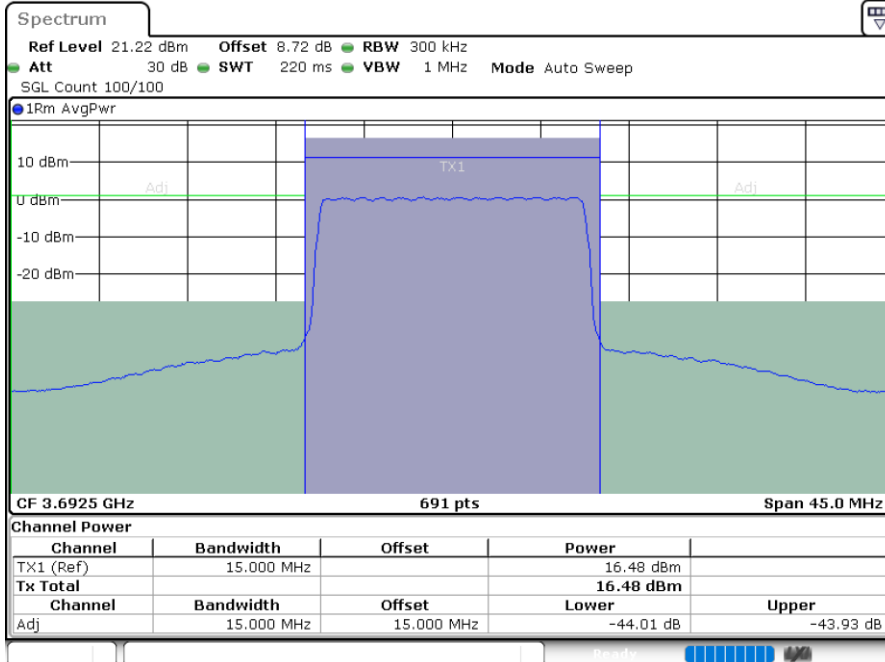

LTE Band 48 / 15MHz

256QAM

Highest Channel / 1RB0

Highest Channel / 1RBmax

Date: 13.MAY.2024 20:11:17

Date: 13.MAY.2024 20:14:33

Highest Channel / FullRB

Date: 13.MAY.2024 20:17:41