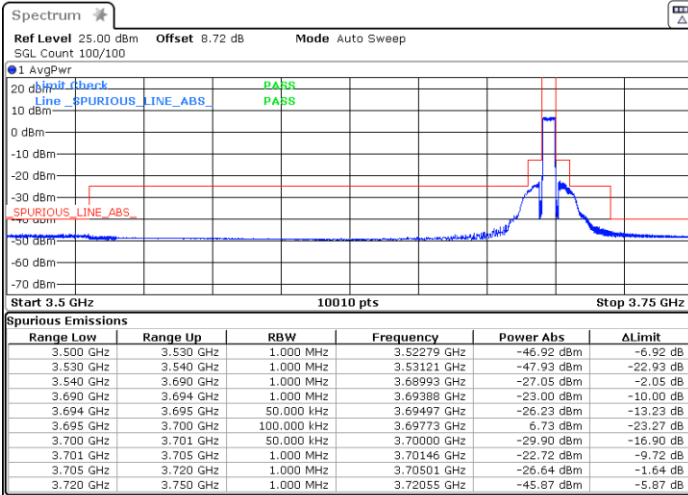

Date: 9.MAY.2024 13:17:30

Date: 9.MAY.2024 13:22:36

Lowest Channel / FullIRB

N/A

Range Low	Range Up	RBW	Frequency	Power Abs	ΔLimit
3.500 GHz	3.530 GHz	1.000 MHz	3.52795 GHz	-43.15 dBm	-3.15 dB
3.530 GHz	3.540 GHz	1.000 MHz	3.53975 GHz	-40.65 dBm	-15.65 dB
3.540 GHz	3.545 GHz	1.000 MHz	3.54468 GHz	-32.73 dBm	-7.73 dB
3.545 GHz	3.549 GHz	1.000 MHz	3.54898 GHz	-20.06 dBm	-7.06 dB
3.549 GHz	3.550 GHz	50.000 kHz	3.54999 GHz	-28.36 dBm	-15.36 dB
3.550 GHz	3.555 GHz	100.000 kHz	3.55275 GHz	5.78 dBm	-24.22 dB
3.555 GHz	3.556 GHz	50.000 kHz	3.55500 GHz	-28.67 dBm	-15.67 dB
3.556 GHz	3.560 GHz	1.000 MHz	3.55606 GHz	-19.71 dBm	-6.71 dB
3.560 GHz	3.720 GHz	1.000 MHz	3.56079 GHz	-35.30 dBm	-10.30 dB
3.720 GHz	3.750 GHz	1.000 MHz	3.72876 GHz	-48.37 dBm	-8.37 dB

Date: 9.MAY.2024 13:27:56

LTE Band 48 / 5MHz

QPSK

Middle Channel / 1RB0

Middle Channel / 1RBmax

Date: 9.MAY.2024 13:33:09

Date: 9.MAY.2024 18:05:50

Middle Channel / Full

N/A

Date: 9.MAY.2024 13:43:34

LTE Band 48 / 5MHz

QPSK

Highest Channel / 1RB0

Highest Channel / 1RBmax

Date: 9.MAY.2024 18:18:23

Date: 9.MAY.2024 18:34:09

Highest Channel / FullIRB

N/A

Date: 9.MAY.2024 18:37:26

LTE Band 48 / 5MHz

16QAM

Lowest Channel / 1RB0

Lowest Channel / 1RBmax

Date: 9.MAY.2024 13:18:41