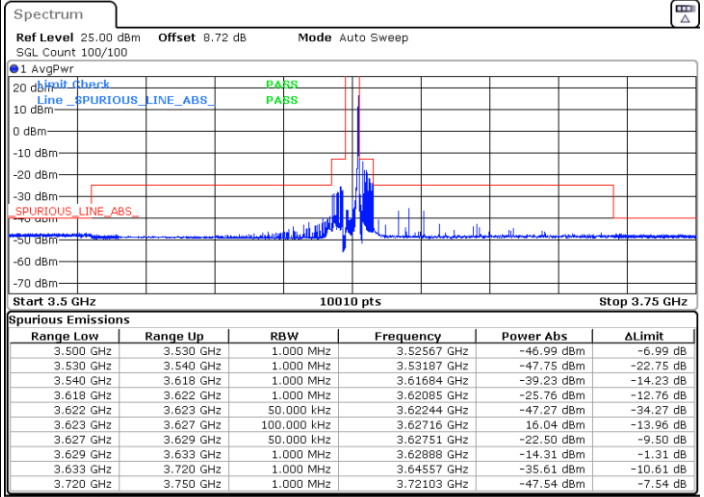

Date: 9.MAY.2024 18:37:26

LTE Band 48 / 5MHz

256QAM

Lowest Channel / 1RB0

Lowest Channel / 1RBmax

Date: 9.MAY.2024 13:21:18

Date: 9.MAY.2024 13:26:37

Lowest Channel / FullIRB

N/A

Date: 9.MAY.2024 13:31:51

LTE Band 48 / 5MHz

256QAM

Middle Channel / 1RB0

Middle Channel / 1RBmax

Date: 9.MAY.2024 18:03:31

Date: 9.MAY.2024 13:42:16

Middle Channel / Full

N/A

Date: 9.MAY.2024 13:47:27

LTE Band 48 / 5MHz

256QAM

Highest Channel / 1RB0

Highest Channel / 1RBmax

Date: 9.MAY.2024 18:25:47

Date: 9.MAY.2024 18:27:51

Highest Channel / FullIRB

N/A

Date: 9.MAY.2024 14:08:36

LTE Band 48 / 10MHz

QPSK

Lowest Channel / 1RB0

Lowest Channel / 1RBmax