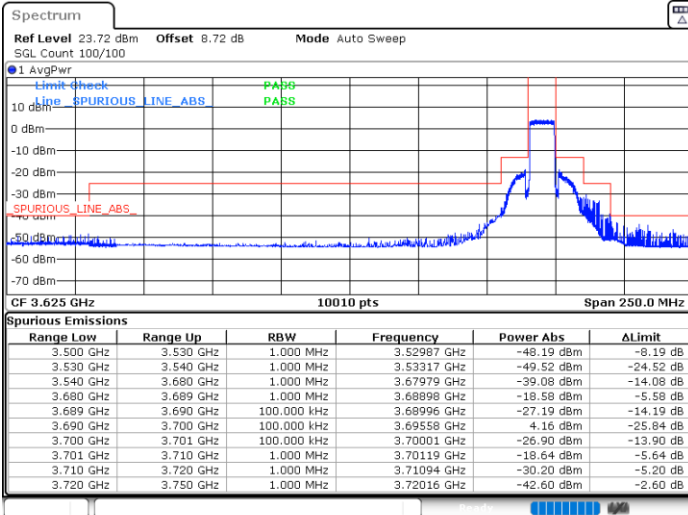

Middle Channel / 1RBmax

Date: 9.MAY.2024 14:29:33

Date: 9.MAY.2024 14:34:43

Middle Channel / Full

N/A

Date: 9.MAY.2024 14:39:53

LTE Band 48 / 10MHz

QPSK

Highest Channel / 1RB0

Highest Channel / 1RBmax

Date: 9.MAY.2024 14:45:03

Date: 9.MAY.2024 14:50:20

Highest Channel / FullIRB

N/A

Date: 9.MAY.2024 14:55:35