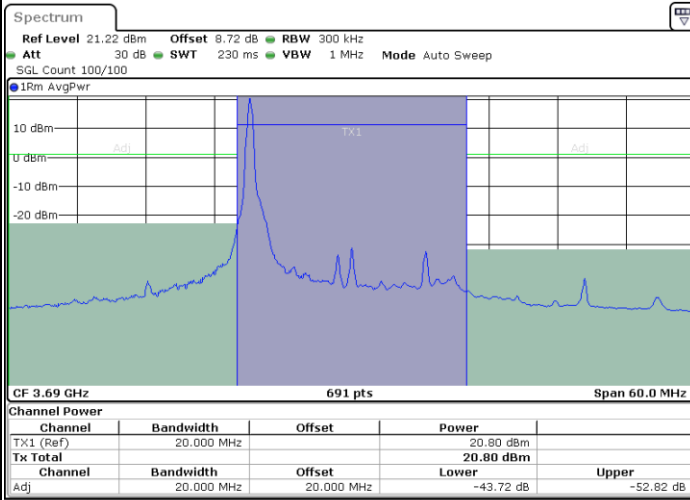

LTE Band 48 / 20MHz

16QAM

Middle Channel / 1RB0

Middle Channel / 1RBmax

Middle Channel / FullRB

LTE Band 48 / 20MHz

16QAM

Highest Channel / 1RB0

Highest Channel / 1RBmax

Date: 13.MAY.2024 20:41:38

Date: 13.MAY.2024 20:45:10

Highest Channel / FullRB

Date: 13.MAY.2024 20:48:22

LTE Band 48 / 20MHz

64QAM

Lowest Channel / 1RB0