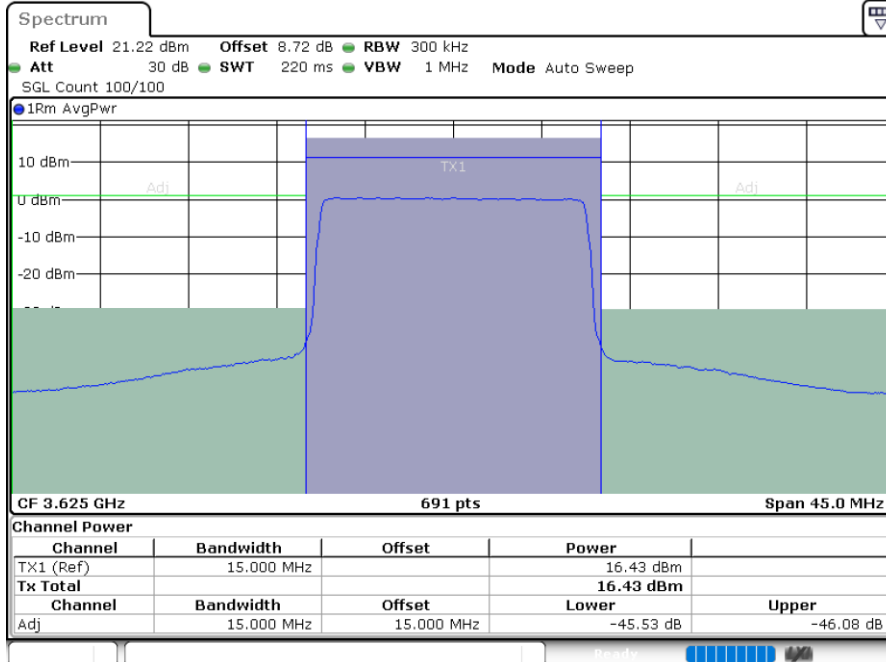

LTE Band 48 / 15MHz

256QAM

Middle Channel / 1RB0

Middle Channel / 1RBmax

Date: 13.MAY.2024 20:01:51

Date: 13.MAY.2024 20:04:57

Middle Channel / FullRB

Date: 13.MAY.2024 20:08:02