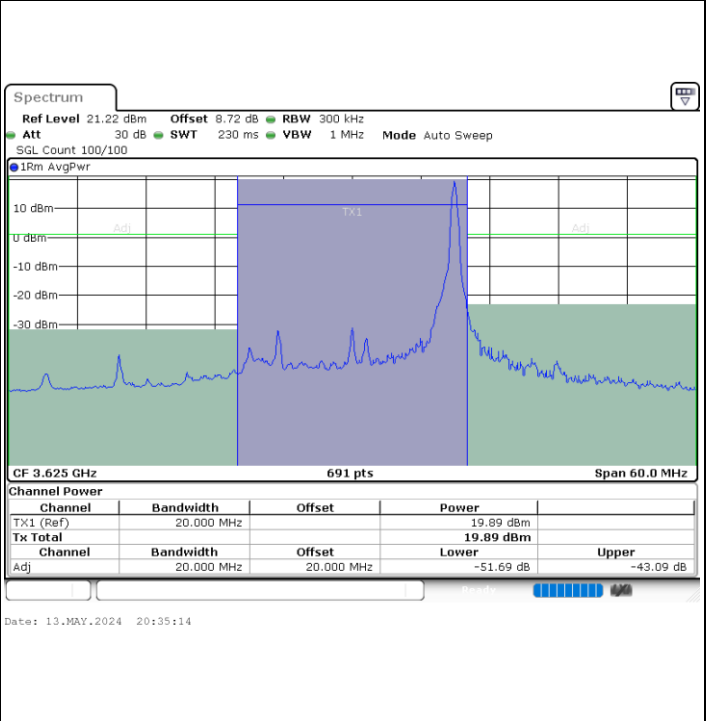

LTE Band 48 / 20MHz

QPSK

Highest Channel / 1RB0

Highest Channel / 1RBmax

Date: 13.MAY.2024 20:40:46

Date: 13.MAY.2024 20:44:15

Highest Channel / FullRB

Date: 13.MAY.2024 20:47:34

LTE Band 48 / 20MHz

16QAM

Lowest Channel / 1RB0

Lowest Channel / 1RBmax

Date: 13.MAY.2024 20:22:16

Date: 13.MAY.2024 20:25:40

Lowest Channel / FullRB

Date: 13.MAY.2024 20:28:53

LTE Band 48 / 20MHz

16QAM

Middle Channel / 1RB0

Middle Channel / 1RBmax

Middle Channel / FullRB

LTE Band 48 / 20MHz

16QAM

Highest Channel / 1RB0