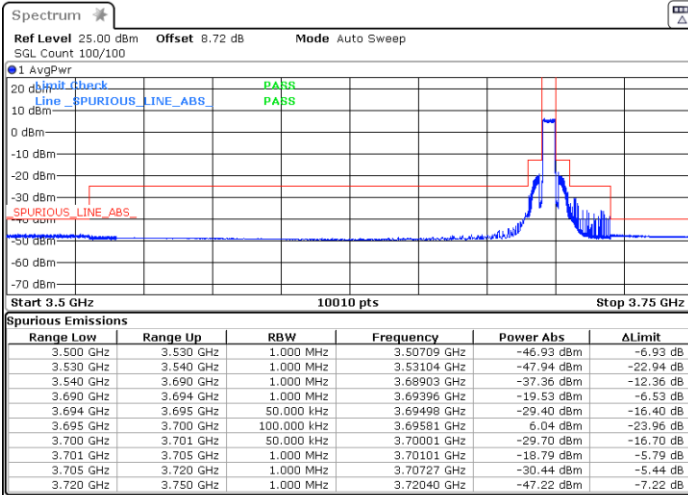

Date: 9.MAY.2024 13:34:26

Date: 9.MAY.2024 18:09:06

Middle Channel / Full

N/A

Date: 9.MAY.2024 13:44:52

LTE Band 48 / 5MHz

16QAM

Highest Channel / 1RB0

Highest Channel / 1RBmax

Date: 9.MAY.2024 18:21:37

Date: 9.MAY.2024 18:32:00

Highest Channel / FullIRB

N/A

Date: 9.MAY.2024 18:39:34

LTE Band 48 / 5MHz

64QAM

Lowest Channel / 1RB0

Lowest Channel / 1RBmax

Date: 9.MAY.2024 13:17:30

Date: 9.MAY.2024 13:22:36

Lowest Channel / FullIRB

N/A

Date: 9.MAY.2024 13:27:56

LTE Band 48 / 5MHz