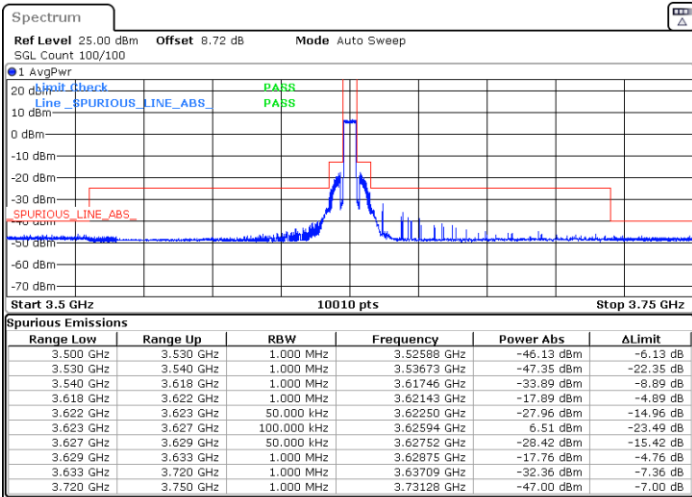

Lowest Channel / 1RB0

Lowest Channel / 1RBmax

Date: 9.MAY.2024 13:17:30

Date: 9.MAY.2024 13:22:36

Lowest Channel / FullIRB

N/A

Date: 9.MAY.2024 13:27:56

LTE Band 48 / 5MHz

64QAM

Middle Channel / 1RB0

Middle Channel / 1RBmax

Date: 9.MAY.2024 13:33:09

Date: 9.MAY.2024 18:05:50

Middle Channel / Full

N/A

Date: 9.MAY.2024 13:43:34

LTE Band 48 / 5MHz

64QAM

Highest Channel / 1RB0

Highest Channel / 1RBmax

Date: 9.MAY.2024 18:18:23

Date: 9.MAY.2024 18:34:09

Highest Channel / FullIRB

N/A

Date: 9.MAY.2024 18:37:26

LTE Band 48 / 5MHz

256QAM

Lowest Channel / 1RB0

Lowest Channel / 1RBmax

Date: 9.MAY.2024 13:21:18

Date: 9.MAY.2024 13:26:37

Lowest Channel / FullIRB