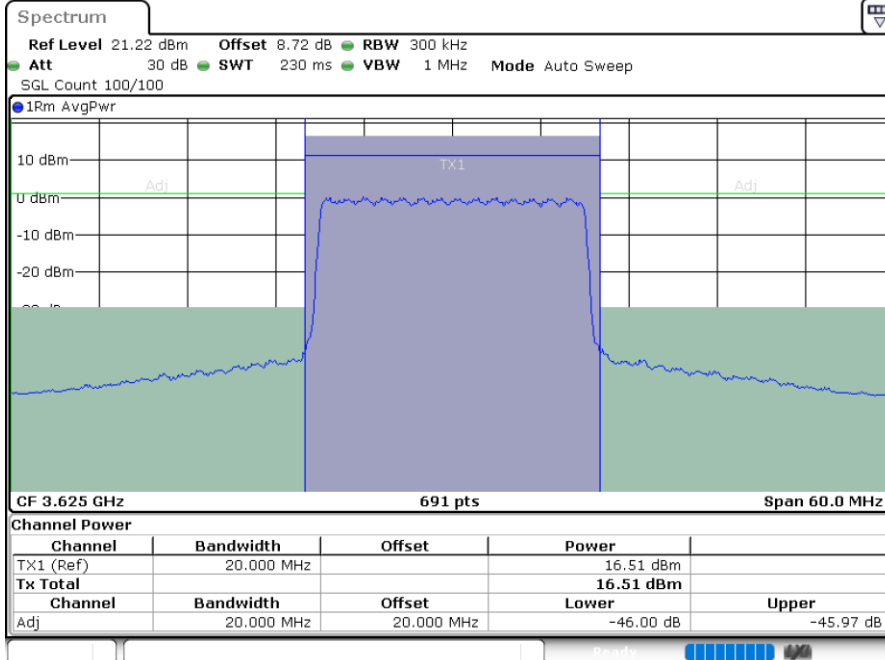

Middle Channel / 1RBmax

Date: 13.MAY.2024 20:33:40

Date: 13.MAY.2024 20:36:49

Middle Channel / FullRB

Date: 13.MAY.2024 20:39:59

LTE Band 48 / 20MHz

256QAM

Highest Channel / 1RB0

Highest Channel / 1RBmax

Date: 13.MAY.2024 20:43:27

Date: 13.MAY.2024 20:46:46

Highest Channel / FullRB

Date: 13.MAY.2024 20:49:58

26dB Bandwidth

Mode	LTE Band 48 : 26dB BW(MHz)	
BW	5MHz	
Mod.	QPSK	16QAM
Middle CH	4.96	4.77
BW	10MHz	
Mod.	QPSK	16QAM
Middle CH	9.67	9.65
BW	15MHz	
Mod.	QPSK	16QAM
Middle CH	14.48	14.42
BW	20MHz	
Mod.	QPSK	16QAM
Middle CH	18.94	18.74