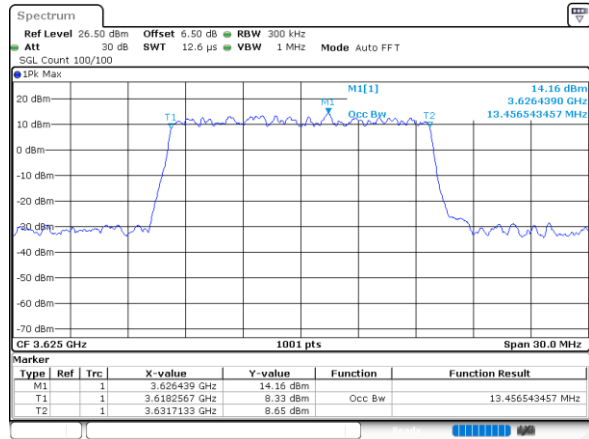

16QAM

Date: 10.MAY.2024 10:03:13

LTE Band 48 20MHz / Middle Channel / Full RB

QPSK