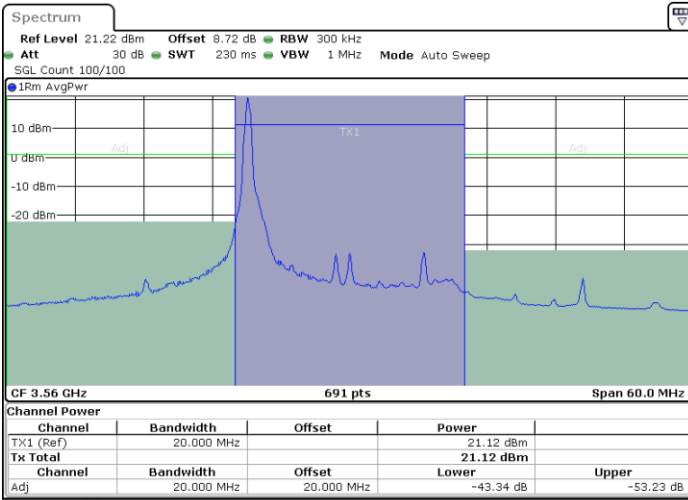

LTE Band 48 / 20MHz

QPSK

Lowest Channel / 1RB0

Lowest Channel / 1RBmax

Date: 13.MAY.2024 20:21:24