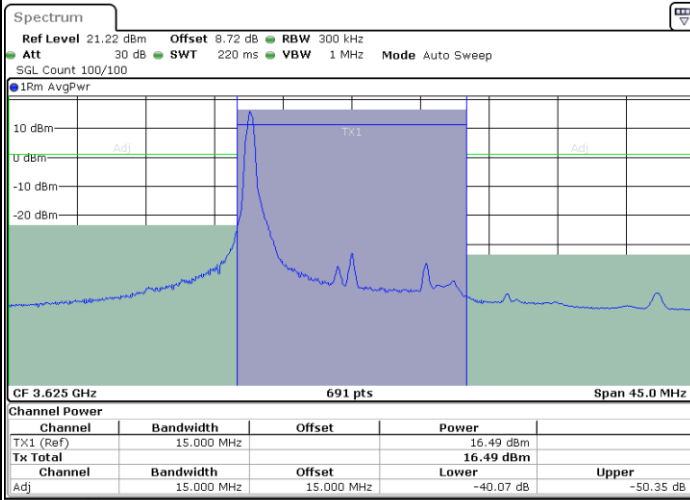

LTE Band 48 / 15MHz

256QAM

Middle Channel / 1RB0

Middle Channel / 1RBmax

Date: 13.MAY.2024 20:01:51