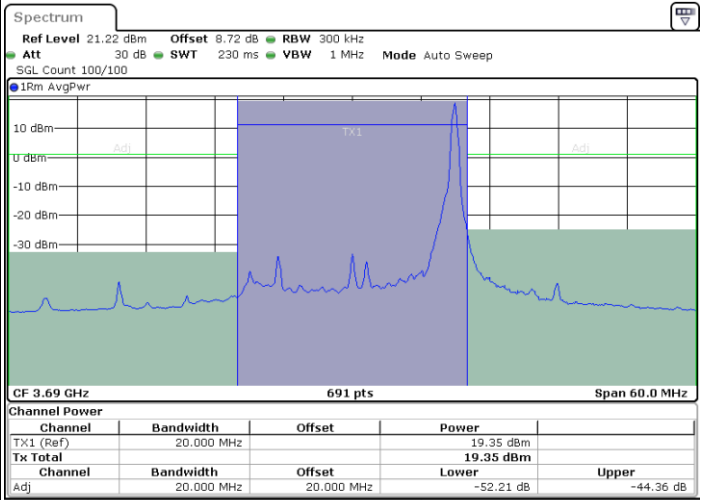

Lowest Channel / 1RBmax

Date: 13.MAY.2024 20:23:04

Date: 13.MAY.2024 20:26:28

Lowest Channel / FullRB

Date: 13.MAY.2024 20:29:42

LTE Band 48 / 20MHz

64QAM

Middle Channel / 1RB0

Middle Channel / 1RBmax

Date: 13.MAY.2024 20:32:52

Date: 13.MAY.2024 20:36:02

Middle Channel / FullRB

Date: 13.MAY.2024 20:39:11

LTE Band 48 / 20MHz

64QAM

Highest Channel / 1RB0

Highest Channel / 1RBmax

Date: 13.MAY.2024 20:42:39

Date: 13.MAY.2024 20:45:58

Highest Channel / FullRB

Date: 13.MAY.2024 20:49:10

LTE Band 48 / 20MHz

256QAM

Lowest Channel / 1RB0