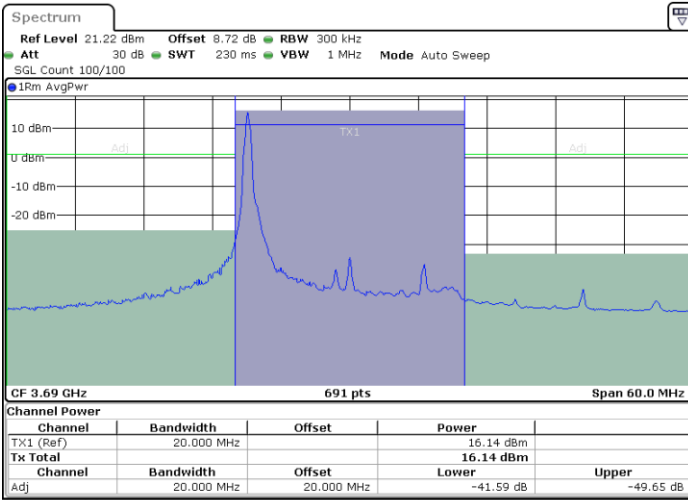

Lowest Channel / 1RBmax

Date: 13.MAY.2024 20:23:52

Date: 13.MAY.2024 20:27:16

Lowest Channel / FullRB

Date: 13.MAY.2024 20:30:30

LTE Band 48 / 20MHz

256QAM

Middle Channel / 1RB0

Middle Channel / 1RBmax

Date: 13.MAY.2024 20:33:40

Date: 13.MAY.2024 20:36:49

Middle Channel / FullRB

Date: 13.MAY.2024 20:39:59

LTE Band 48 / 20MHz

256QAM

Highest Channel / 1RB0

Highest Channel / 1RBmax

Date: 13.MAY.2024 20:43:27

Date: 13.MAY.2024 20:46:46

Highest Channel / FullRB

Date: 13.MAY.2024 20:49:58

26dB Bandwidth

Mode	LTE Band 48 : 26dB BW(MHz)	
BW	5MHz	
Mod.	QPSK	16QAM
Middle CH	4.96	4.77
BW	10MHz	
Mod.	QPSK	16QAM
Middle CH	9.67	9.65
BW	15MHz	
Mod.	QPSK	16QAM
Middle CH	14.48	14.42
BW	20MHz	
Mod.	QPSK	16QAM
Middle CH	18.94	18.74