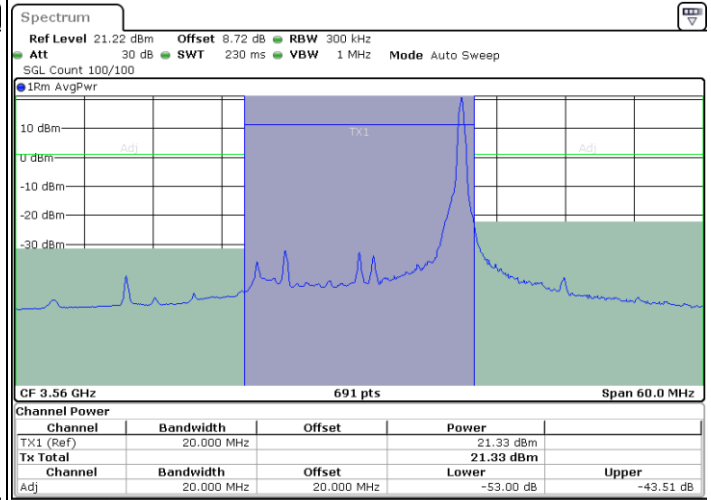

LTE Band 48 / 20MHz

QPSK

Lowest Channel / 1RB0

Lowest Channel / 1RBmax

Date: 13.MAY.2024 20:21:24

Date: 13.MAY.2024 20:24:40

Lowest Channel / FullRB

Date: 13.MAY.2024 20:28:04