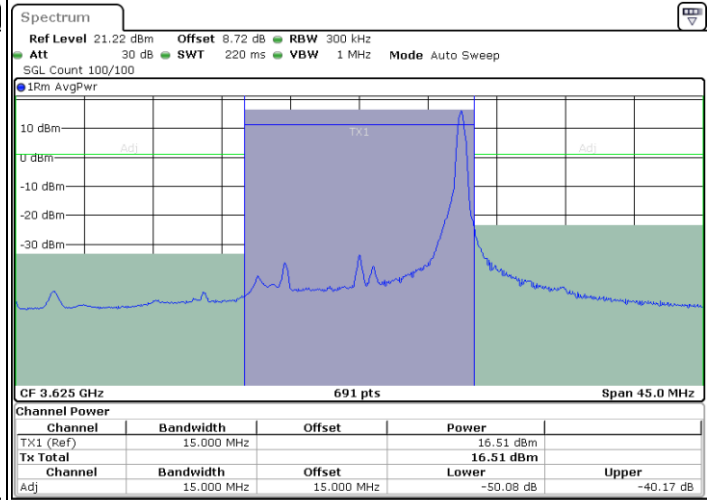

LTE Band 48 / 15MHz

256QAM

Middle Channel / 1RB0

Middle Channel / 1RBmax

Date: 13.MAY.2024 20:01:51

Date: 13.MAY.2024 20:04:57

Middle Channel / FullRB

Date: 13.MAY.2024 20:08:02

LTE Band 48 / 15MHz

256QAM

Highest Channel / 1RB0

Highest Channel / 1RBmax

Date: 13.MAY.2024 20:11:17

Date: 13.MAY.2024 20:14:33

Highest Channel / FullRB

Date: 13.MAY.2024 20:17:41