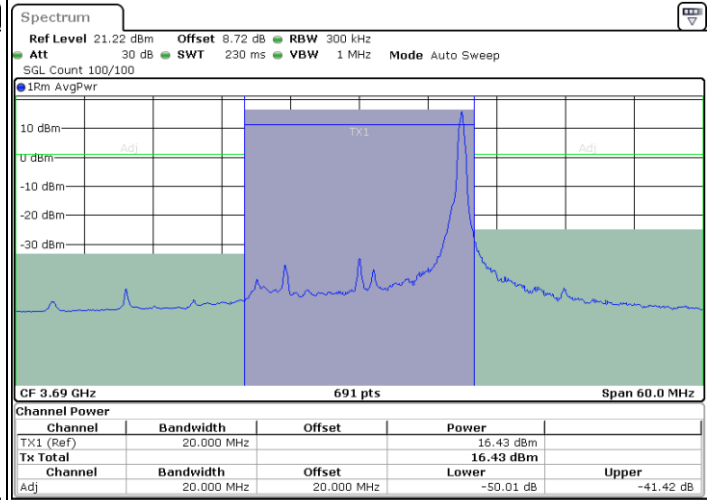

Lowest Channel / 1RBmax

Date: 13.MAY.2024 20:23:52

Date: 13.MAY.2024 20:27:16

Lowest Channel / FullRB

Date: 13.MAY.2024 20:30:30

LTE Band 48 / 20MHz

256QAM

Middle Channel / 1RB0

Middle Channel / 1RBmax

Date: 13.MAY.2024 20:33:40

Date: 13.MAY.2024 20:36:49

Middle Channel / FullRB

Date: 13.MAY.2024 20:39:59

LTE Band 48 / 20MHz

256QAM

Highest Channel / 1RB0

Highest Channel / 1RBmax

Date: 13.MAY.2024 20:43:27

Date: 13.MAY.2024 20:46:46

Highest Channel / FullRB

Date: 13.MAY.2024 20:49:58

26dB Bandwidth

Mode	LTE Band 48 : 26dB BW(MHz)	
BW	5MHz	
Mod.	QPSK	16QAM
Middle CH	4.96	4.77
BW	10MHz	
Mod.	QPSK	16QAM
Middle CH	9.67	9.65
BW	15MHz	
Mod.	QPSK	16QAM
Middle CH	14.48	14.42
BW	20MHz	
Mod.	QPSK	16QAM
Middle CH	18.94	18.74