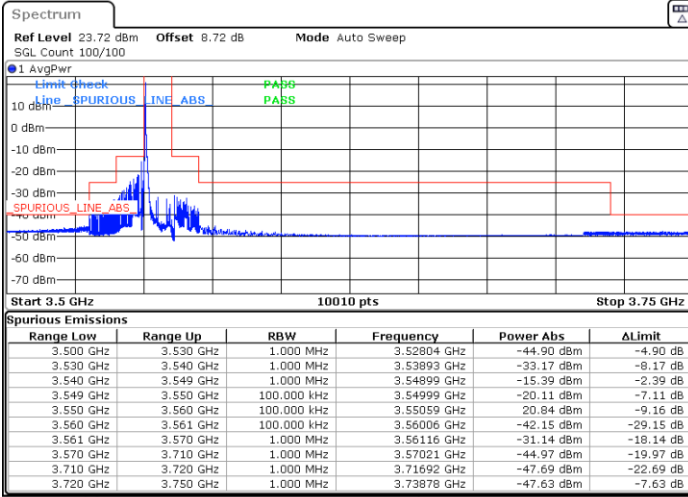

Middle Channel / Full

N/A

Date: 9.MAY.2024 13:47:27

LTE Band 48 / 5MHz

256QAM

Highest Channel / 1RB0

Highest Channel / 1RBmax

Date: 9.MAY.2024 18:25:47

Date: 9.MAY.2024 18:27:51

Highest Channel / FullIRB

N/A

Date: 9.MAY.2024 14:08:36

LTE Band 48 / 10MHz

QPSK

Lowest Channel / 1RB0

Lowest Channel / 1RBmax

Date: 9.MAY.2024 14:11:51

Date: 9.MAY.2024 14:19:04

Lowest Channel / FullIRB

N/A

Date: 9.MAY.2024 14:24:20

LTE Band 48 / 10MHz

QPSK

Middle Channel / 1RB0