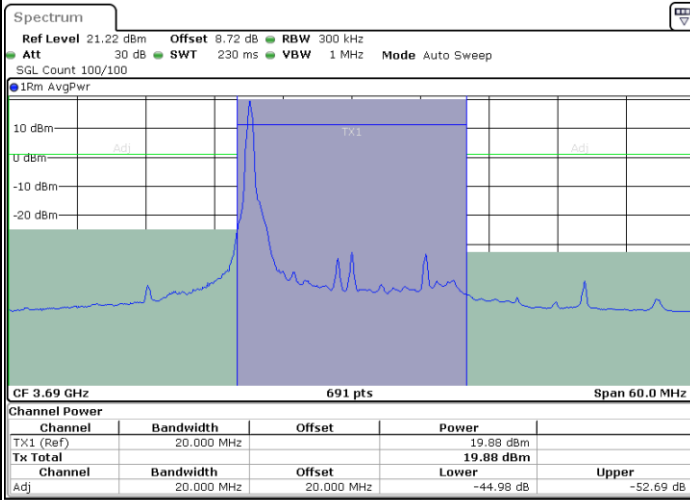

Middle Channel / 1RBmax

Date: 13.MAY.2024 20:32:52

Date: 13.MAY.2024 20:36:02

Middle Channel / FullRB

Date: 13.MAY.2024 20:39:11

LTE Band 48 / 20MHz

64QAM

Highest Channel / 1RB0

Highest Channel / 1RBmax

Date: 13.MAY.2024 20:42:39

Date: 13.MAY.2024 20:45:58

Highest Channel / FullRB

Date: 13.MAY.2024 20:49:10

LTE Band 48 / 20MHz

256QAM

Lowest Channel / 1RB0