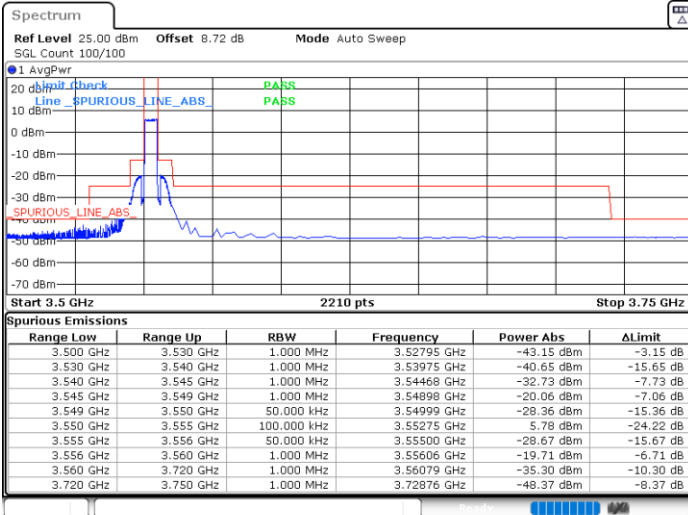

Highest Channel / 1RBmax

Date: 9.MAY.2024 18:21:37

Date: 9.MAY.2024 18:32:00

Highest Channel / FullIRB

N/A

Date: 9.MAY.2024 18:39:34

LTE Band 48 / 5MHz

64QAM

Lowest Channel / 1RB0

Lowest Channel / 1RBmax

Date: 9.MAY.2024 13:17:30

Date: 9.MAY.2024 13:22:36

Lowest Channel / FullIRB

N/A

Date: 9.MAY.2024 13:27:56

LTE Band 48 / 5MHz

LTE Band 48 / 5MHz

64QAM

Highest Channel / 1RB0

Highest Channel / 1RBmax

Date: 9.MAY.2024 18:18:23

Date: 9.MAY.2024 18:34:09

Highest Channel / FullIRB

N/A