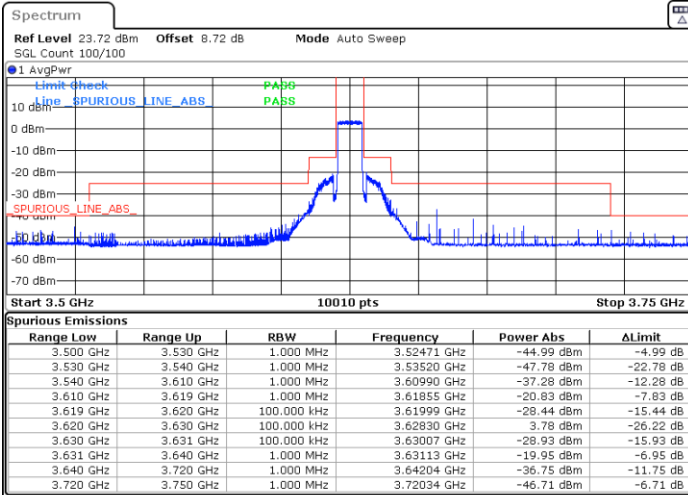

Date: 9.MAY.2024 18:27:51

Highest Channel / FullIRB

N/A

Date: 9.MAY.2024 14:08:36

LTE Band 48 / 10MHz

QPSK

Lowest Channel / 1RB0

Lowest Channel / 1RBmax

Date: 9.MAY.2024 14:11:51

Date: 9.MAY.2024 14:19:04

Lowest Channel / FullIRB

N/A

Date: 9.MAY.2024 14:24:20

LTE Band 48 / 10MHz

QPSK

Middle Channel / 1RB0

Middle Channel / 1RBmax

Date: 9.MAY.2024 14:29:33

Date: 9.MAY.2024 14:34:43

Middle Channel / Full

N/A

Date: 9.MAY.2024 14:39:53

LTE Band 48 / 10MHz

QPSK

Highest Channel / 1RB0

Highest Channel / 1RBmax

Date: 9.MAY.2024 14:45:03

Date: 9.MAY.2024 14:50:20

Highest Channel / FullIRB

N/A

Date: 9.MAY.2024 14:55:35