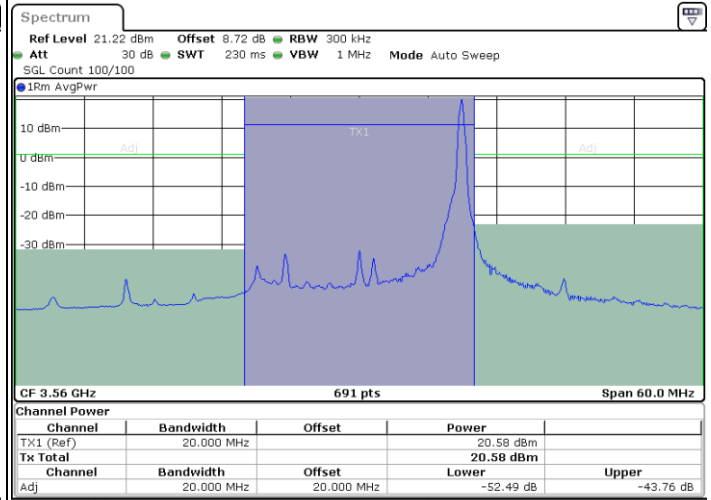

LTE Band 48 / 20MHz

QPSK

Highest Channel / 1RB0

Highest Channel / 1RBmax

Date: 13.MAY.2024 20:40:46

Date: 13.MAY.2024 20:44:15

Highest Channel / FullRB

Date: 13.MAY.2024 20:47:34

LTE Band 48 / 20MHz

16QAM

Lowest Channel / 1RB0

Lowest Channel / 1RBmax

Date: 13.MAY.2024 20:22:16

Date: 13.MAY.2024 20:25:40

Lowest Channel / FullRB

Date: 13.MAY.2024 20:28:53

LTE Band 48 / 20MHz

16QAM

Middle Channel / 1RB0

Middle Channel / 1RBmax

Middle Channel / FullRB

LTE Band 48 / 20MHz

16QAM

Highest Channel / 1RB0