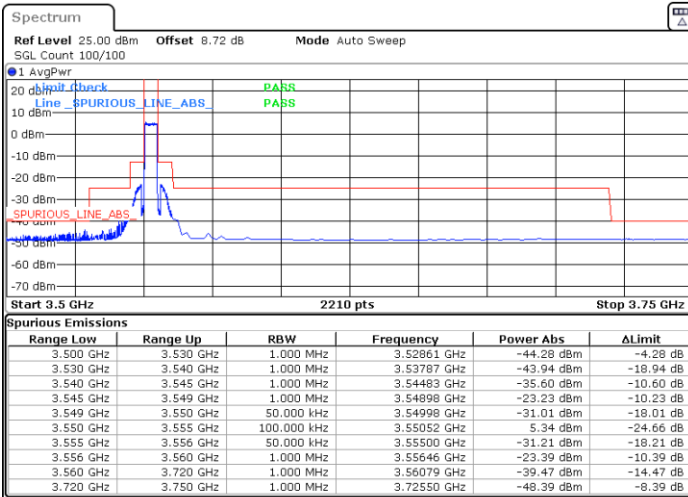

N/A

Date: 9.MAY.2024 13:43:34

LTE Band 48 / 5MHz

QPSK

Highest Channel / 1RB0

Highest Channel / 1RBmax

Date: 9.MAY.2024 18:18:23

Date: 9.MAY.2024 18:34:09

Highest Channel / FullIRB

N/A

Date: 9.MAY.2024 18:37:26

LTE Band 48 / 5MHz

16QAM

Lowest Channel / 1RB0

Lowest Channel / 1RBmax

Date: 9.MAY.2024 13:18:41

Date: 9.MAY.2024 13:24:01

Lowest Channel / FullIRB

N/A

Date: 9.MAY.2024 13:29:14

LTE Band 48 / 5MHz

16QAM

Middle Channel / 1RB0

Middle Channel / 1RBmax