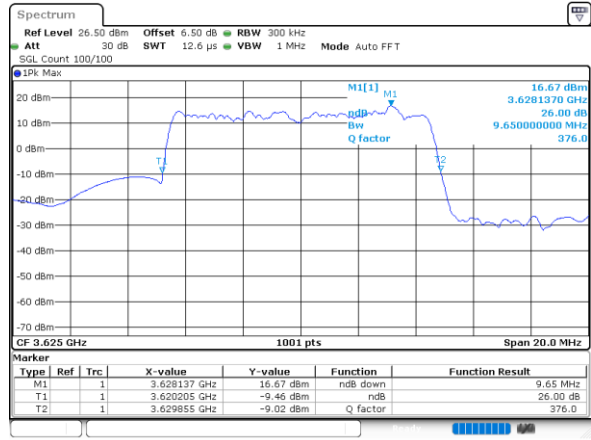

16QAM

Date: 10.MAY.2024 09:52:11

LTE Band 48 15MHz / Middle channel / Full RB

QPSK