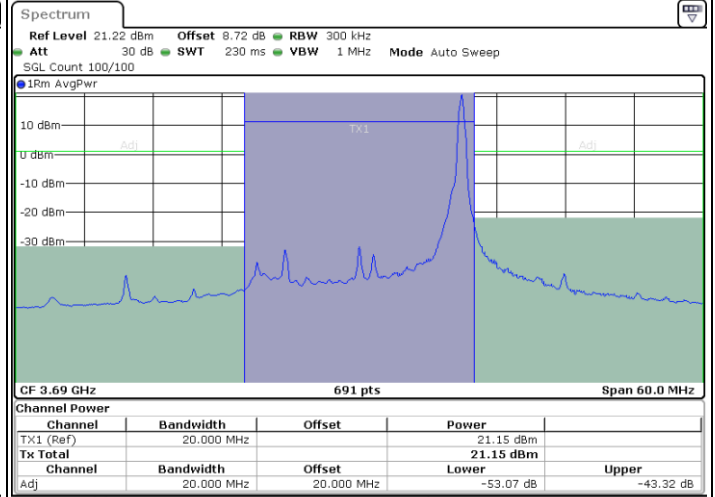

LTE Band 48 / 20MHz

QPSK

Highest Channel / 1RB0

Highest Channel / 1RBmax

Date: 13.MAY.2024 20:40:46

Date: 13.MAY.2024 20:44:15

Highest Channel / FullRB

Date: 13.MAY.2024 20:47:34

LTE Band 48 / 20MHz

16QAM

Lowest Channel / 1RB0

Lowest Channel / 1RBmax

Date: 13.MAY.2024 20:22:16

Date: 13.MAY.2024 20:25:40

Lowest Channel / FullRB

Date: 13.MAY.2024 20:28:53