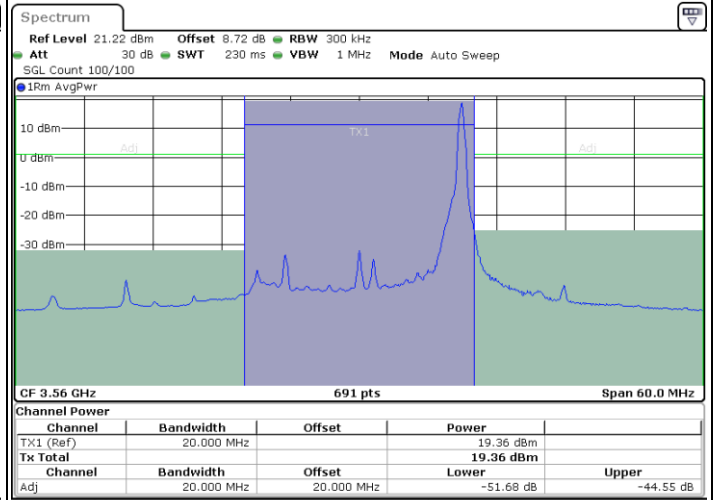

LTE Band 48 / 20MHz

16QAM

Middle Channel / 1RB0

Middle Channel / 1RBmax

Middle Channel / FullRB

LTE Band 48 / 20MHz

16QAM

Highest Channel / 1RB0

Highest Channel / 1RBmax

Date: 13.MAY.2024 20:41:38

Date: 13.MAY.2024 20:45:10

Highest Channel / FullRB

Date: 13.MAY.2024 20:48:22

LTE Band 48 / 20MHz

64QAM

Lowest Channel / 1RB0

Lowest Channel / 1RBmax

Date: 13.MAY.2024 20:23:04

Date: 13.MAY.2024 20:26:28

Lowest Channel / FullRB

Date: 13.MAY.2024 20:29:42

LTE Band 48 / 20MHz

64QAM

Middle Channel / 1RB0