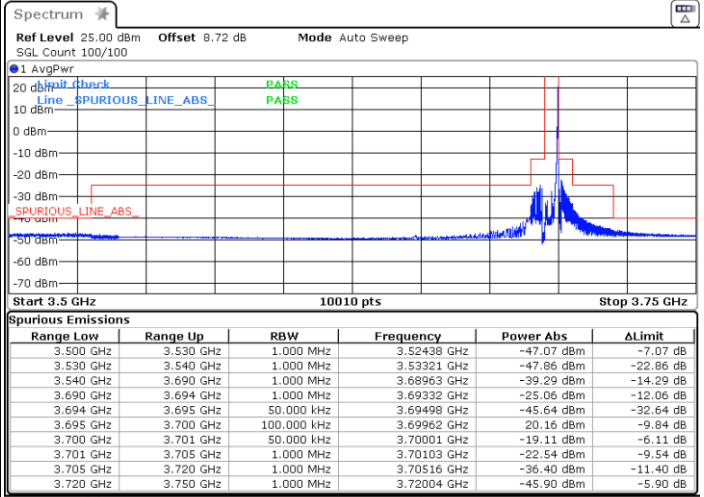

Date: 9.MAY.2024 13:24:01

Lowest Channel / FullIRB

N/A

Date: 9.MAY.2024 13:29:14

LTE Band 48 / 5MHz

16QAM

Middle Channel / 1RB0

Middle Channel / 1RBmax

Date: 9.MAY.2024 13:34:26

Date: 9.MAY.2024 18:09:06

Middle Channel / Full

N/A

Date: 9.MAY.2024 13:44:52

LTE Band 48 / 5MHz

16QAM

Highest Channel / 1RB0

Highest Channel / 1RBmax

Date: 9.MAY.2024 18:21:37

Date: 9.MAY.2024 18:32:00

Highest Channel / FullIRB

N/A

Date: 9.MAY.2024 18:39:34

LTE Band 48 / 5MHz

64QAM

Lowest Channel / 1RB0

Lowest Channel / 1RBmax

Date: 9.MAY.2024 13:17:30

Date: 9.MAY.2024 13:22:36

Lowest Channel / FullIRB

N/A

Date: 9.MAY.2024 13:27:56

LTE Band 48 / 5MHz