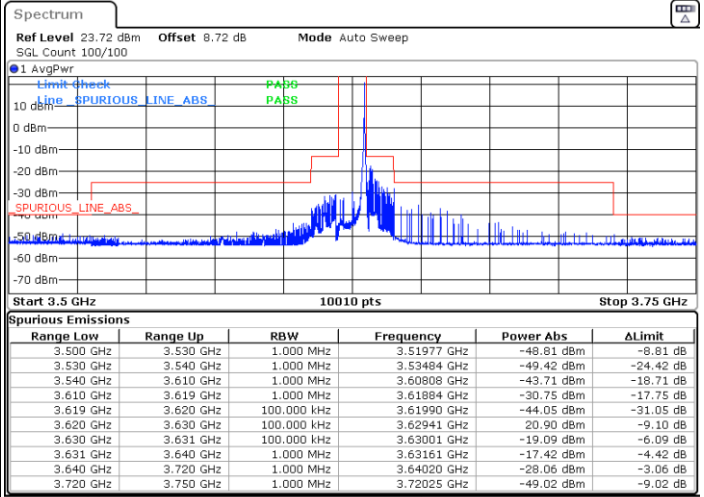

Date: 9.MAY.2024 18:27:51

Highest Channel / FullIRB

N/A

Date: 9.MAY.2024 14:08:36

LTE Band 48 / 10MHz

QPSK

Lowest Channel / 1RB0

Lowest Channel / 1RBmax

Date: 9.MAY.2024 14:11:51

Date: 9.MAY.2024 14:19:04

Lowest Channel / FullIRB

N/A

Date: 9.MAY.2024 14:24:20

LTE Band 48 / 10MHz

QPSK

Middle Channel / 1RB0

Middle Channel / 1RBmax

Date: 9.MAY.2024 14:29:33

Date: 9.MAY.2024 14:34:43

Middle Channel / Full

N/A

Date: 9.MAY.2024 14:39:53

LTE Band 48 / 10MHz

QPSK