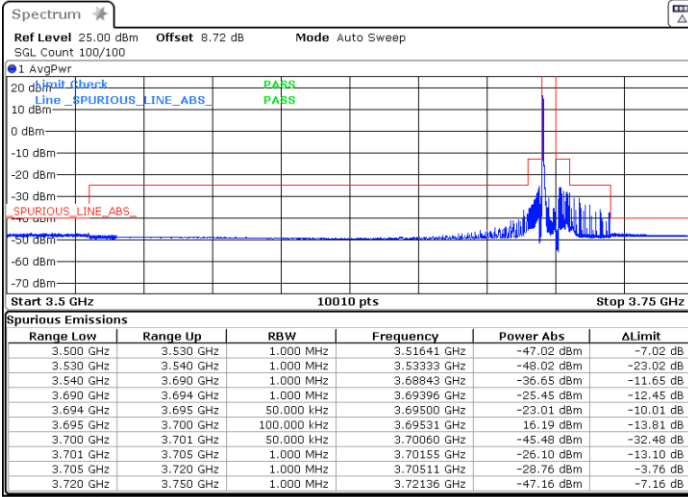

Date: 9.MAY.2024 18:37:26

LTE Band 48 / 5MHz

256QAM

Lowest Channel / 1RB0

Lowest Channel / 1RBmax

Date: 9.MAY.2024 13:21:18

Date: 9.MAY.2024 13:26:37

Lowest Channel / FullIRB

N/A

Date: 9.MAY.2024 13:31:51

LTE Band 48 / 5MHz

256QAM

Middle Channel / 1RB0

Middle Channel / 1RBmax

Date: 9.MAY.2024 18:03:31

Date: 9.MAY.2024 13:42:16

Middle Channel / Full

N/A

Date: 9.MAY.2024 13:47:27

LTE Band 48 / 5MHz

256QAM

Highest Channel / 1RB0

Highest Channel / 1RBmax

Date: 9.MAY.2024 18:25:47

Date: 9.MAY.2024 18:27:51

Highest Channel / FullIRB

N/A

Date: 9.MAY.2024 14:08:36

LTE Band 48 / 10MHz

QPSK

Lowest Channel / 1RB0

Lowest Channel / 1RBmax