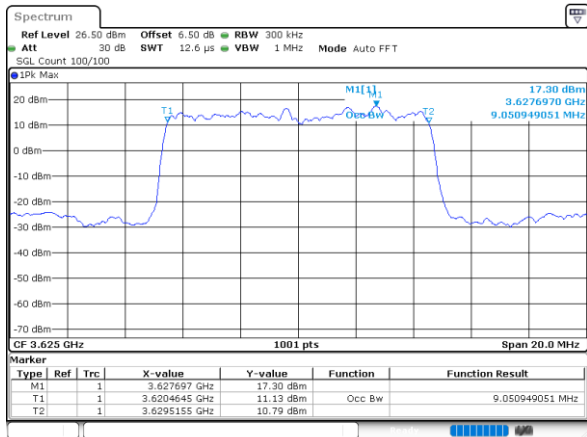

LTE Band 48 10MHz / Middle Channel / Full RB

QPSK

Date: 10.MAY.2024 09:51:30