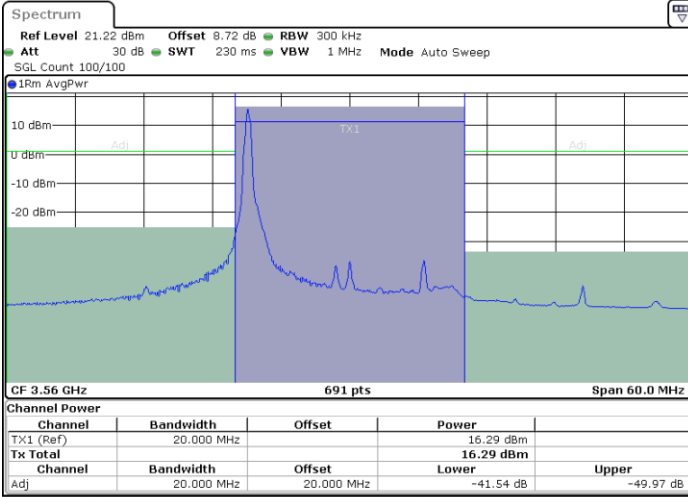

Middle Channel / 1RBmax

Date: 13.MAY.2024 20:32:52

Date: 13.MAY.2024 20:36:02

Middle Channel / FullRB

Date: 13.MAY.2024 20:39:11

LTE Band 48 / 20MHz

64QAM

Highest Channel / 1RB0

Highest Channel / 1RBmax

Date: 13.MAY.2024 20:42:39

Date: 13.MAY.2024 20:45:58

Highest Channel / FullRB

Date: 13.MAY.2024 20:49:10

LTE Band 48 / 20MHz

256QAM

Lowest Channel / 1RB0

Lowest Channel / 1RBmax

Date: 13.MAY.2024 20:23:52

Date: 13.MAY.2024 20:27:16

Lowest Channel / FullRB

Date: 13.MAY.2024 20:30:30

LTE Band 48 / 20MHz

256QAM

Middle Channel / 1RB0