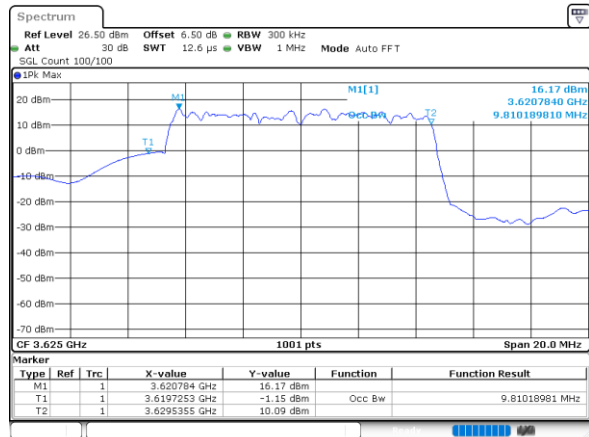

16QAM

Date: 10.MAY.2024 09:51:57

LTE Band 48 15MHz / Middle Channel / Full RB

QPSK