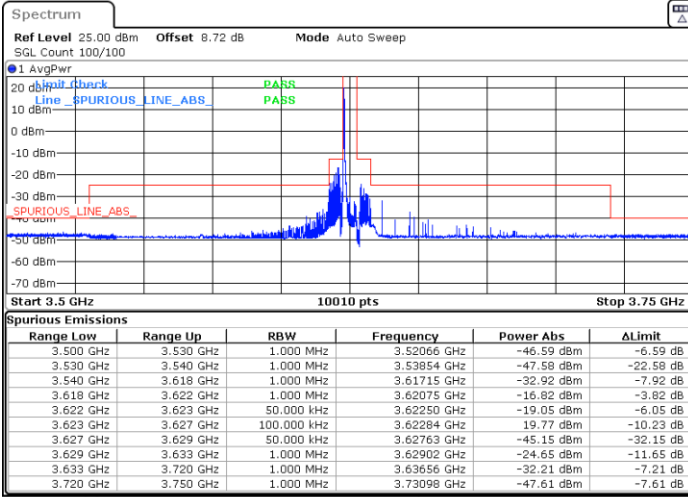

Highest Channel / FullIRB

N/A

Date: 9.MAY.2024 18:37:26

LTE Band 48 / 5MHz

16QAM

Lowest Channel / 1RB0

Lowest Channel / 1RBmax

Date: 9.MAY.2024 13:18:41

Date: 9.MAY.2024 13:24:01

Lowest Channel / FullIRB

N/A

Date: 9.MAY.2024 13:29:14

LTE Band 48 / 5MHz

16QAM

Middle Channel / 1RB0

Middle Channel / 1RBmax

Date: 9.MAY.2024 13:34:26

Date: 9.MAY.2024 18:09:06

Middle Channel / Full

N/A

Date: 9.MAY.2024 13:44:52

LTE Band 48 / 5MHz

16QAM

Highest Channel / 1RB0

Highest Channel / 1RBmax

Date: 9.MAY.2024 18:21:37

Date: 9.MAY.2024 18:32:00

Highest Channel / FullIRB

N/A

Date: 9.MAY.2024 18:39:34

LTE Band 48 / 5MHz

64QAM