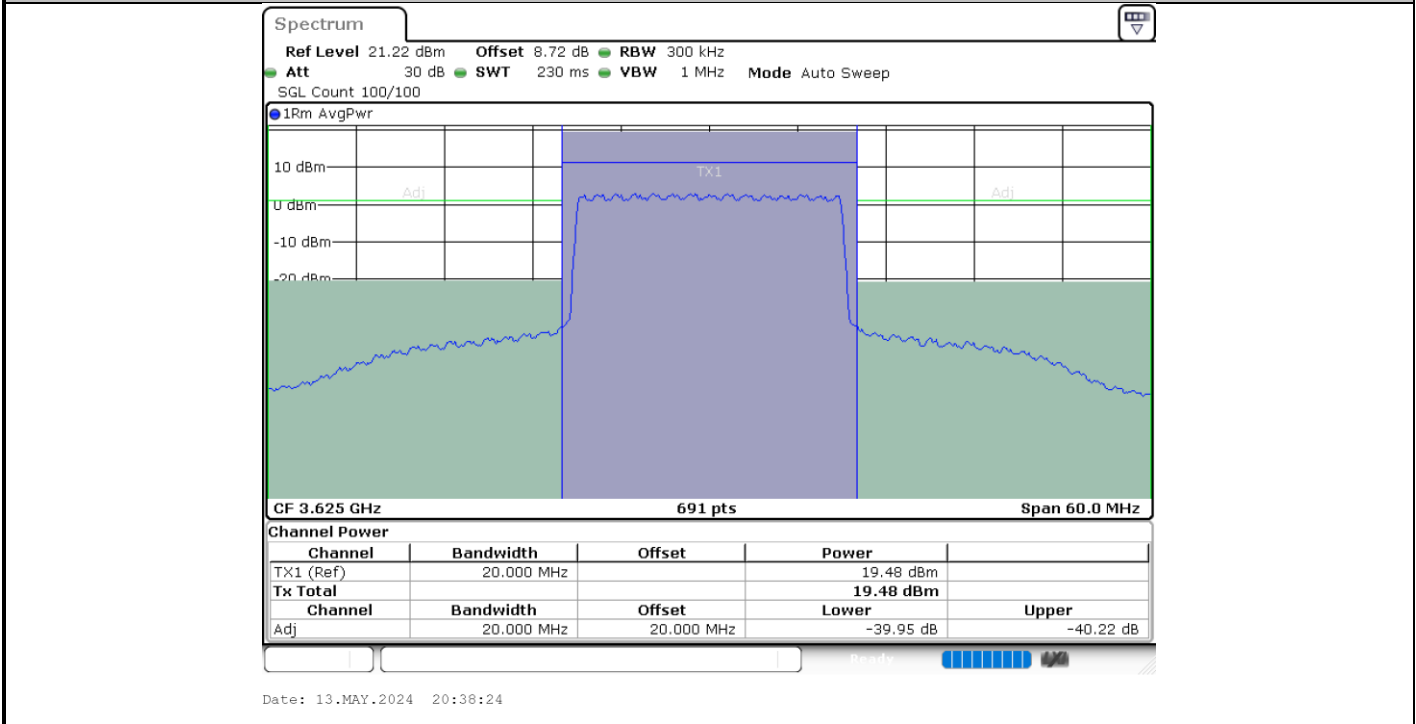

LTE Band 48 / 20MHz

16QAM

Middle Channel / 1RB0

Middle Channel / 1RBmax

Middle Channel / FullRB

LTE Band 48 / 20MHz

16QAM

Highest Channel / 1RB0

Highest Channel / 1RBmax

Date: 13.MAY.2024 20:41:38

Date: 13.MAY.2024 20:45:10

Highest Channel / FullRB

Date: 13.MAY.2024 20:48:22

LTE Band 48 / 20MHz

64QAM

Lowest Channel / 1RB0