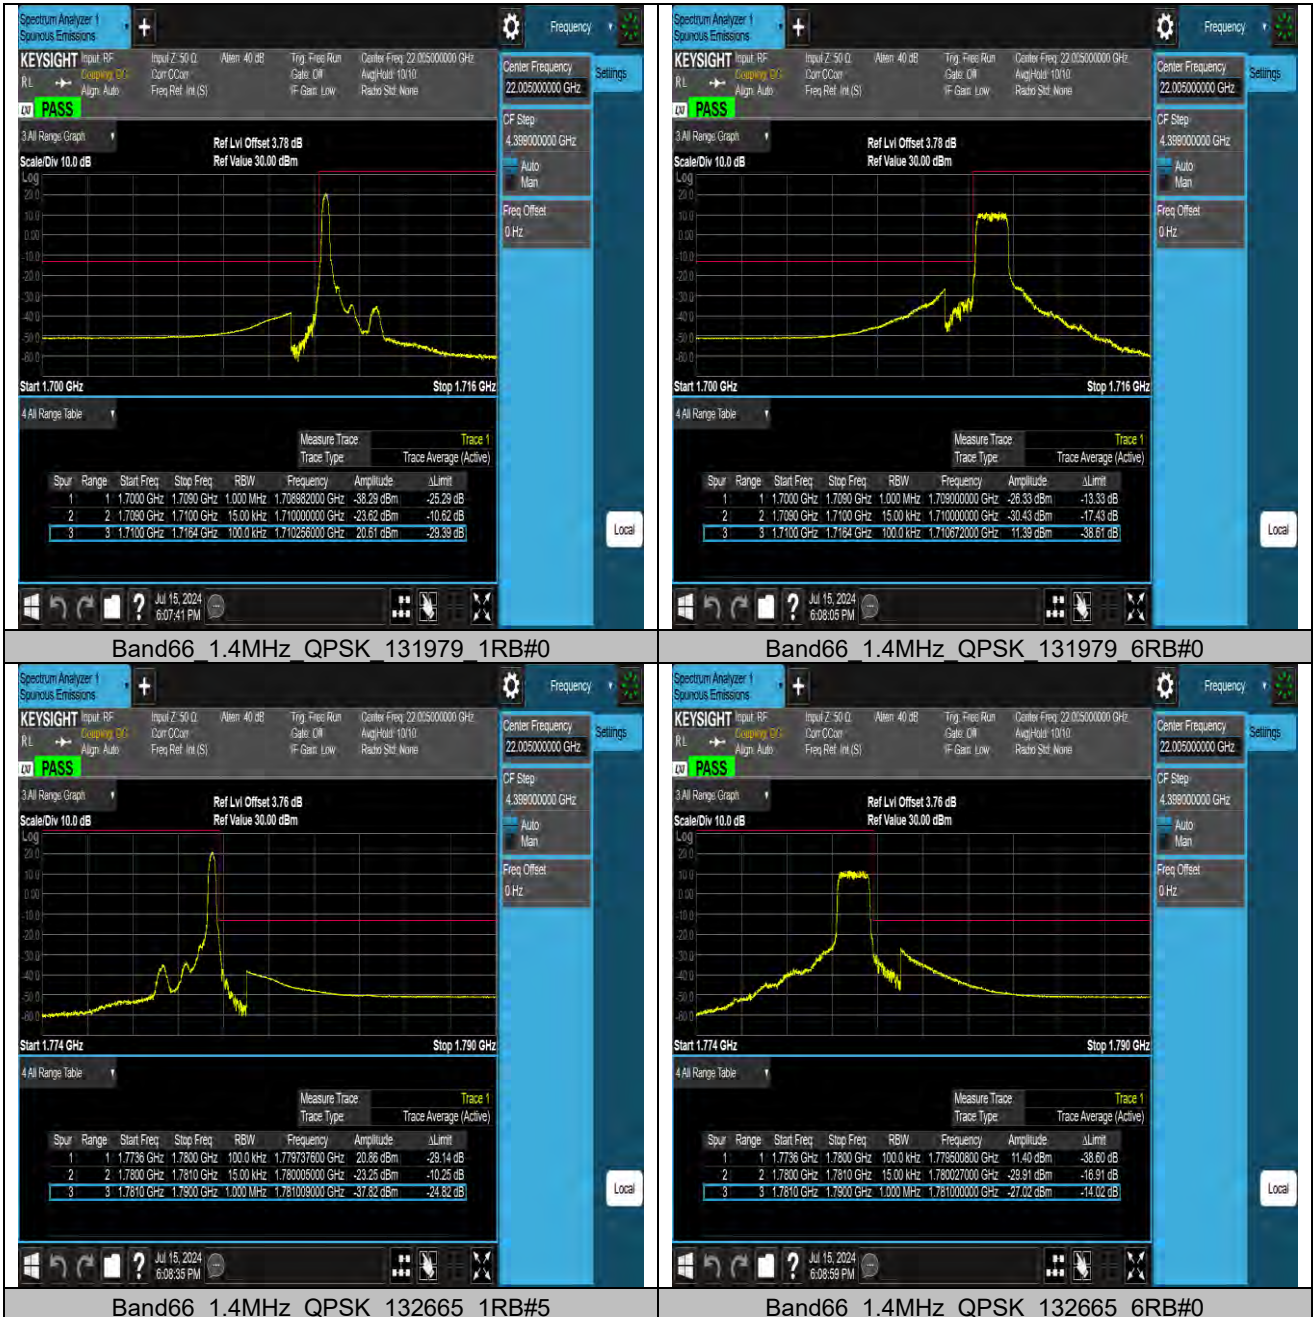

**BUREAU
VERITAS**

Test Report No.: W7L-240618W001RF08

Band66	20MHz	16QAM	132072	1RB#0	-41.70	PASS
Band66	20MHz	16QAM	132072	100RB#0	-29.02	PASS
Band66	20MHz	16QAM	132572	1RB#99	-42.04	PASS
Band66	20MHz	16QAM	132572	100RB#0	-30.67	PASS

Test Graphs