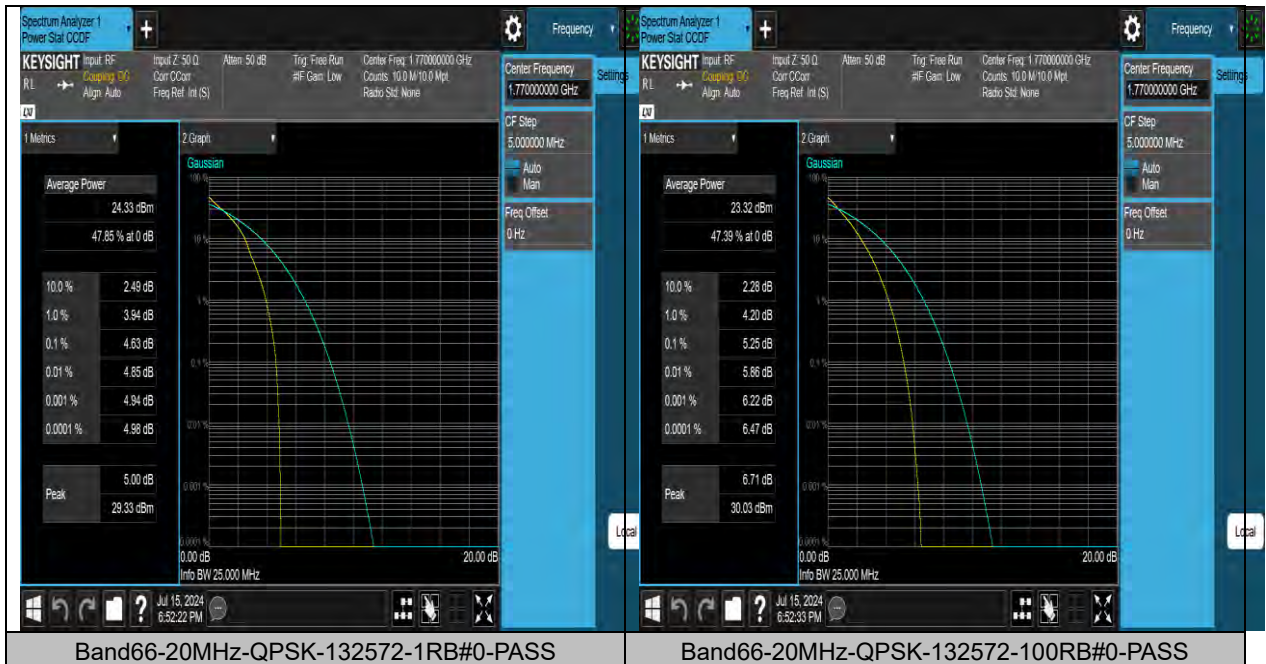

BUREAU VERITAS

Test Report No.: W7L-240618W001RF08