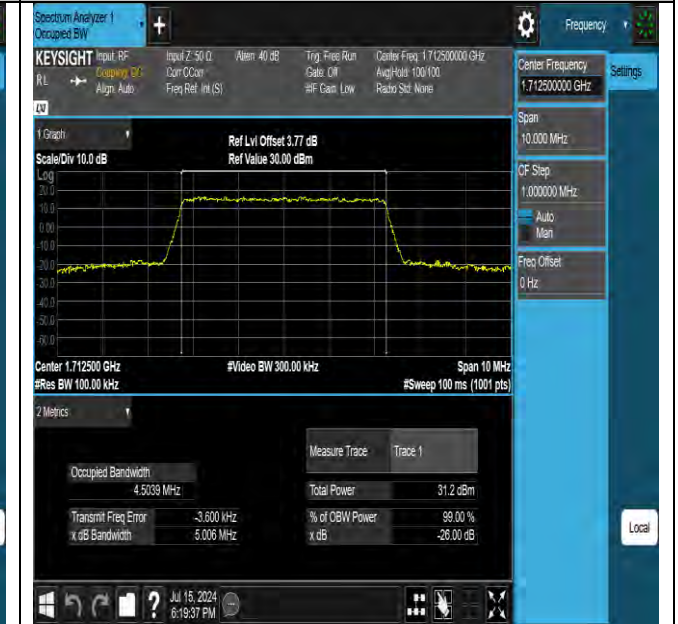

Test Report No.: W7L-240618W001RF08

Band66-5MHz-QPSK-131997-25RB#0-PASS

Band66-5MHz-QPSK-132322-25RB#0-PASS

Band66-5MHz-QPSK-132647-25RB#0-PASS

Band66-5MHz-16QAM-131997-25RB#0-PASS

BUREAU VERITAS

Test Report No.: W7L-240618W001RF08