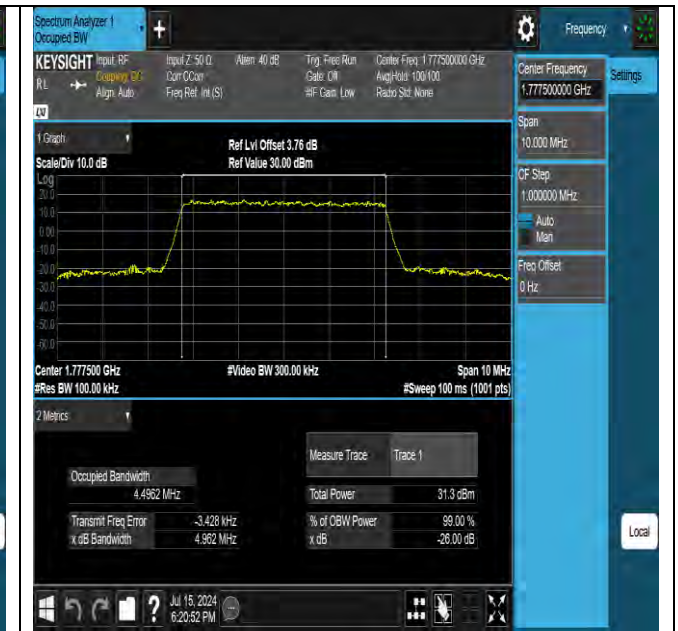

Band66-5MHz-16QAM-132647-25RB#0-PASS