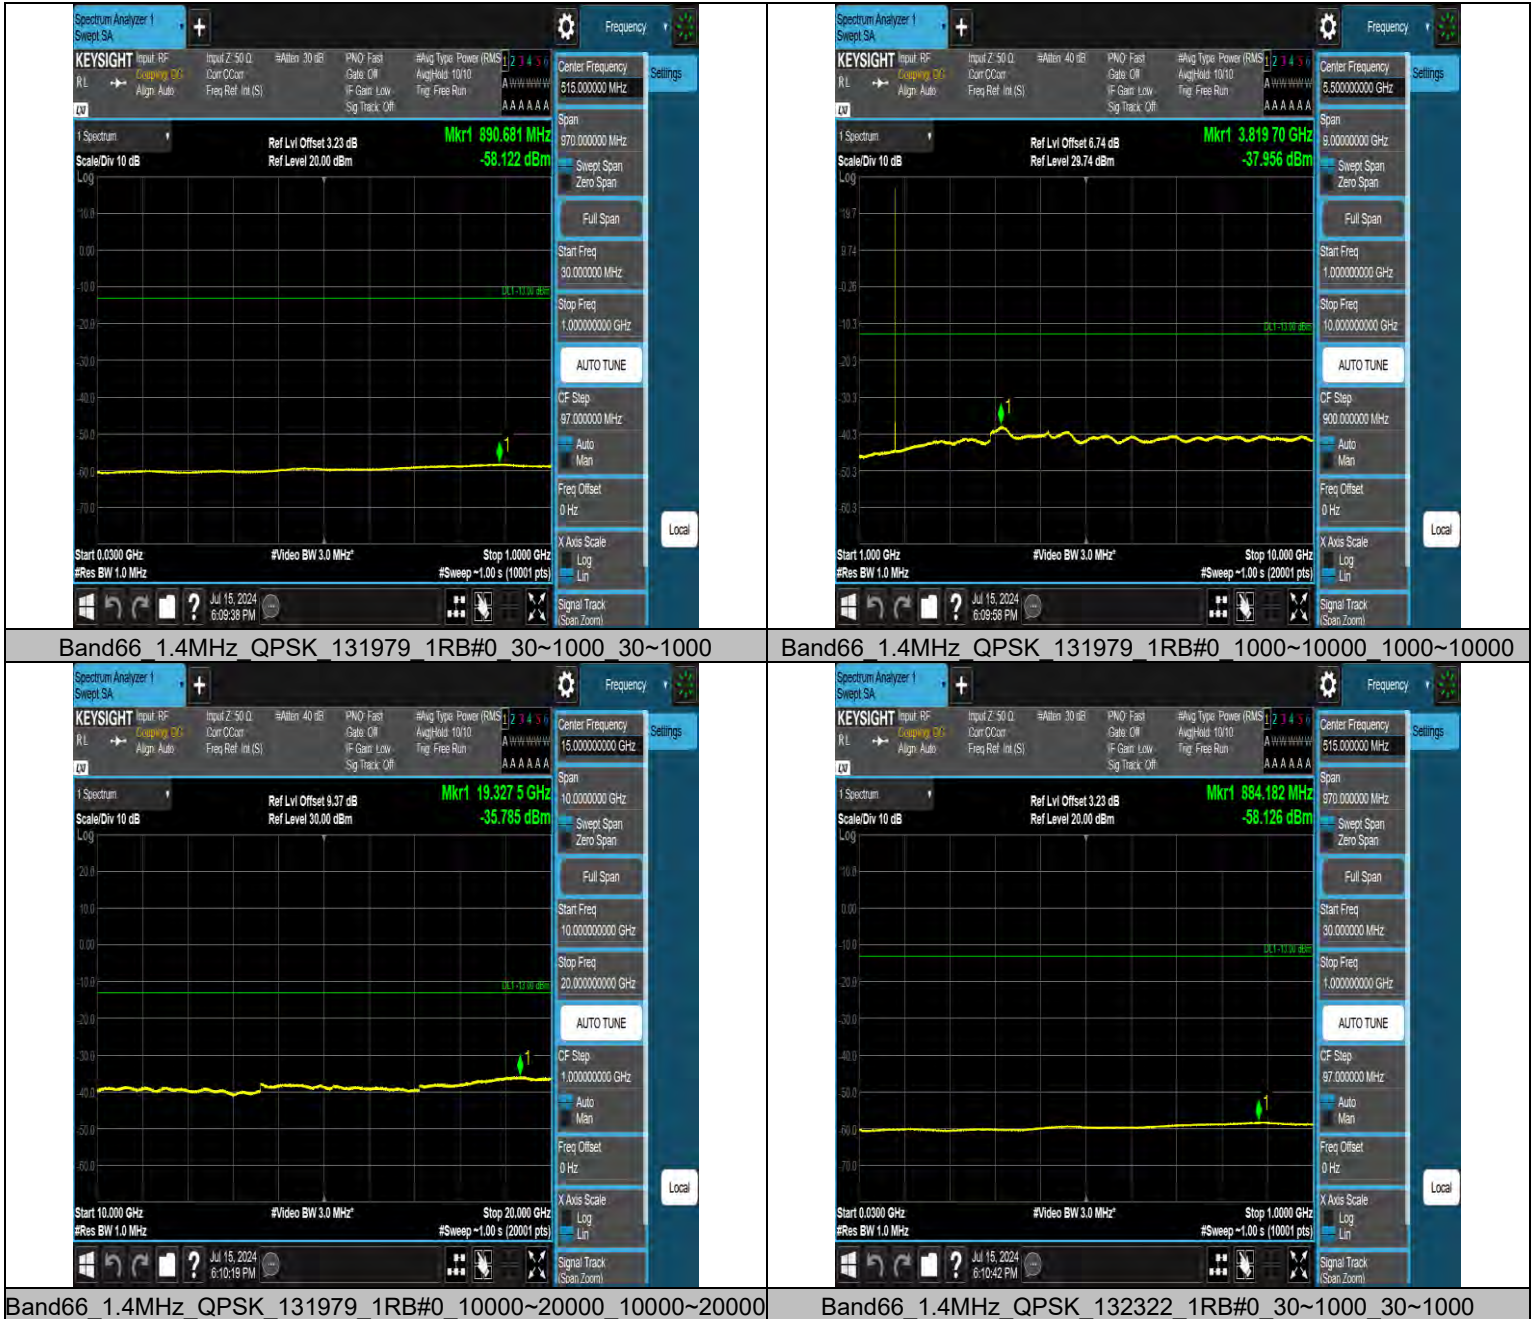

Test Graphs