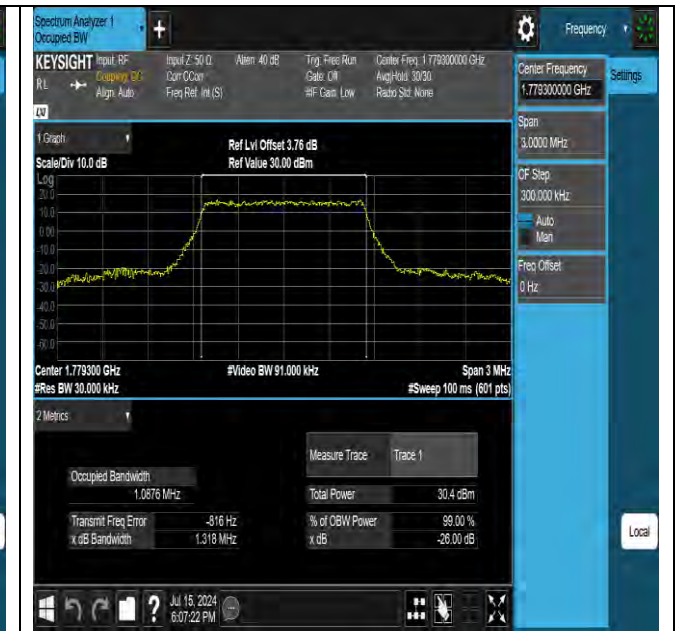

Test Graphs

BUREAU VERITAS

Test Report No.: W7L-240618W001RF08

Band66-1.4MHz-16QAM-132322-6RB#0-PASS

Band66-1.4MHz-16QAM-132665-6RB#0-PASS

Band66-3MHz-QPSK-131987-15RB#0-PASS

Band66-3MHz-QPSK-132322-15RB#0-PASS