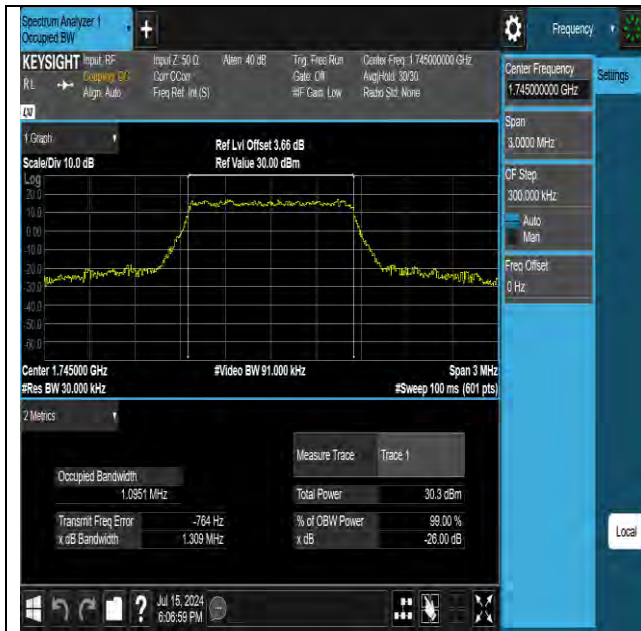

BUREAU VERITAS

Test Report No.: W7L-240618W001RF08

Band66-1.4MHz-16QAM-132322-6RB#0-PASS