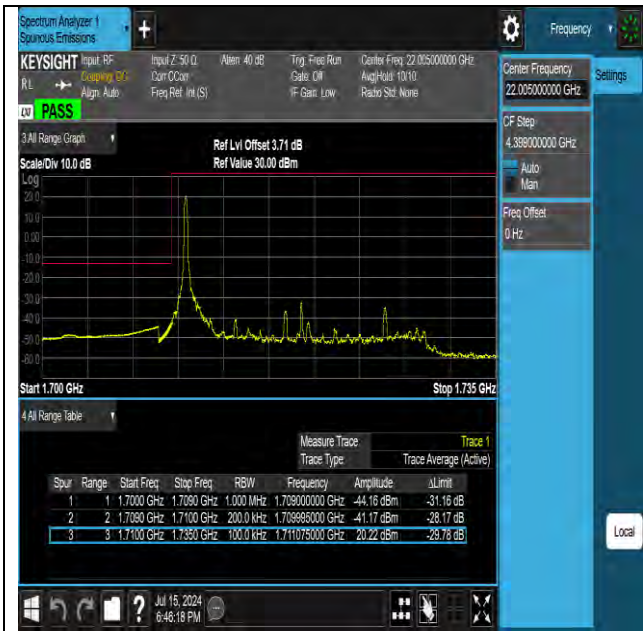

Test Report No.: W7L-240618W001RF08

Band66 20MHz QPSK 132072 1RB#0