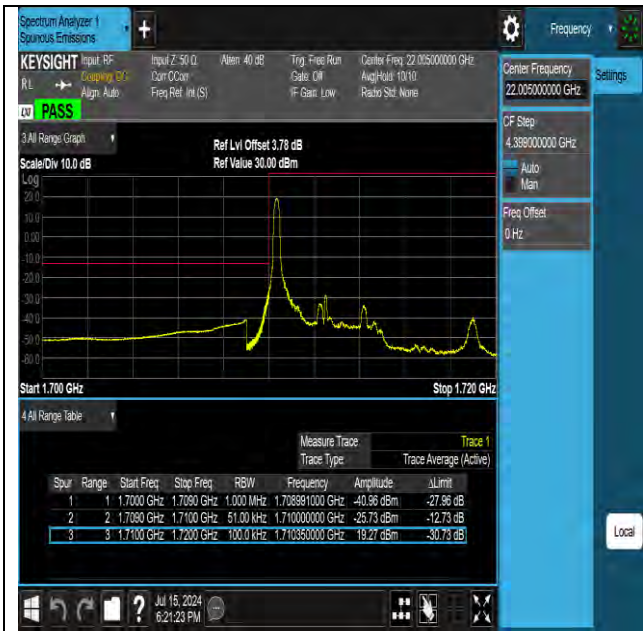

Band66 3MHz 16QAM 132657 1RB#14

Band66 3MHz 16QAM 132657 15RB#0

Test Report No.: W7L-240618W001RF08

Test Report No.: W7L-240618W001RF08

Band66 5MHz 16QAM 131997 1RB#0

Band66 5MHz 16QAM 131997 25RB#0

Band66 5MHz 16QAM 132647 1RB#24