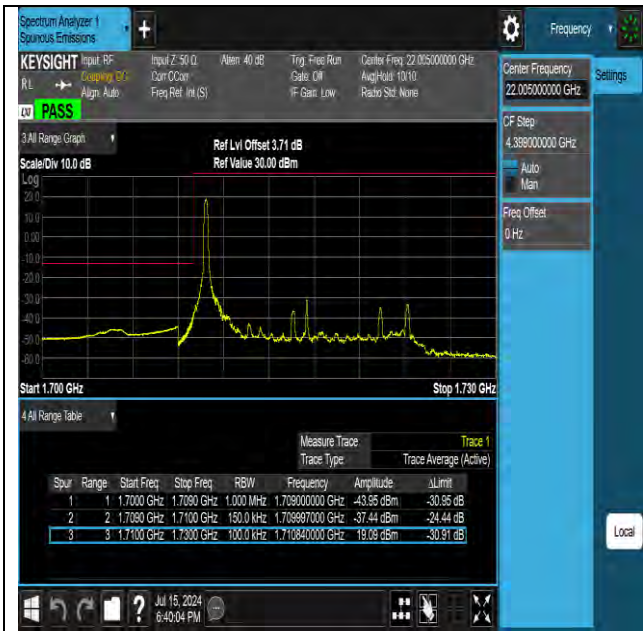

Band66 10MHz 16QAM 132622 50RB#0

Test Report No.: W7L-240618W001RF08

Test Report No.: W7L-240618W001RF08

Band66 15MHz 16QAM 132047 1RB#0

Band66 15MHz 16QAM 132047 75RB#0

Band66 15MHz 16QAM 132597 1RB#74

Band66 15MHz 16QAM 132597 75RB#0