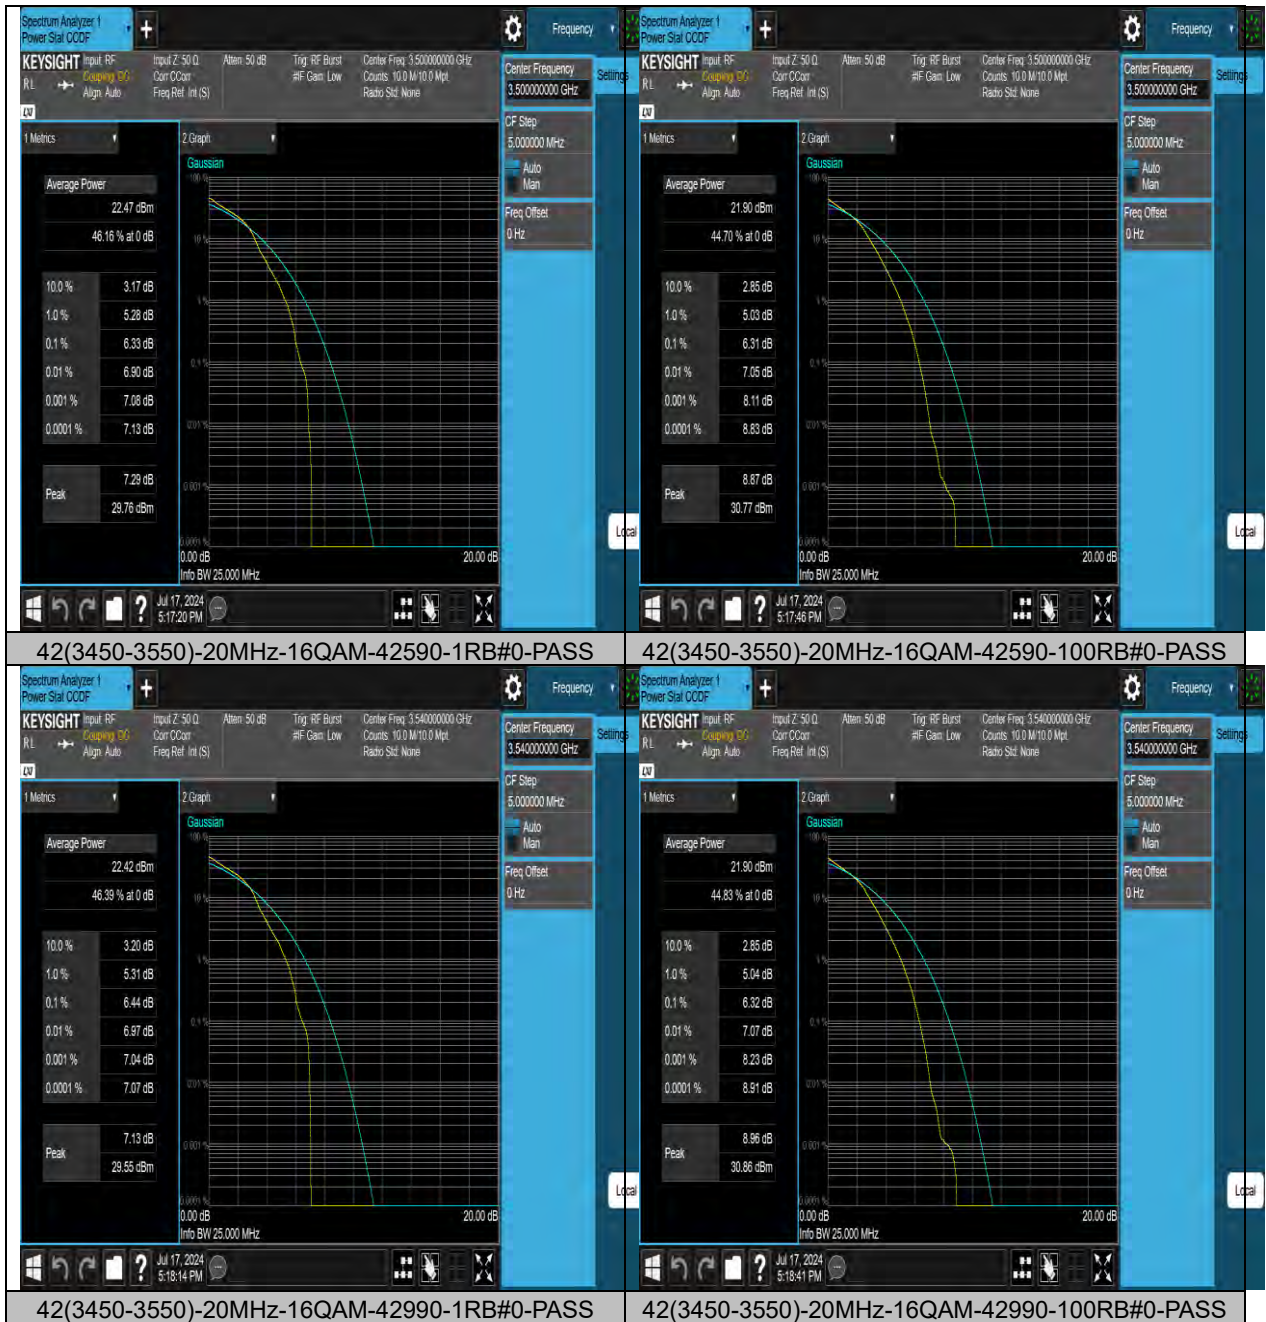

Test Graphs

BUREAU VERITAS

Test Report No.: W7L-240618W001RF08

BUREAU VERITAS

Test Report No.: W7L-240618W001RF08

Test Report No.: W7L-240618W001RF08

26DB BANDWIDTH AND OCCUPIED BANDWIDTH

Test Result