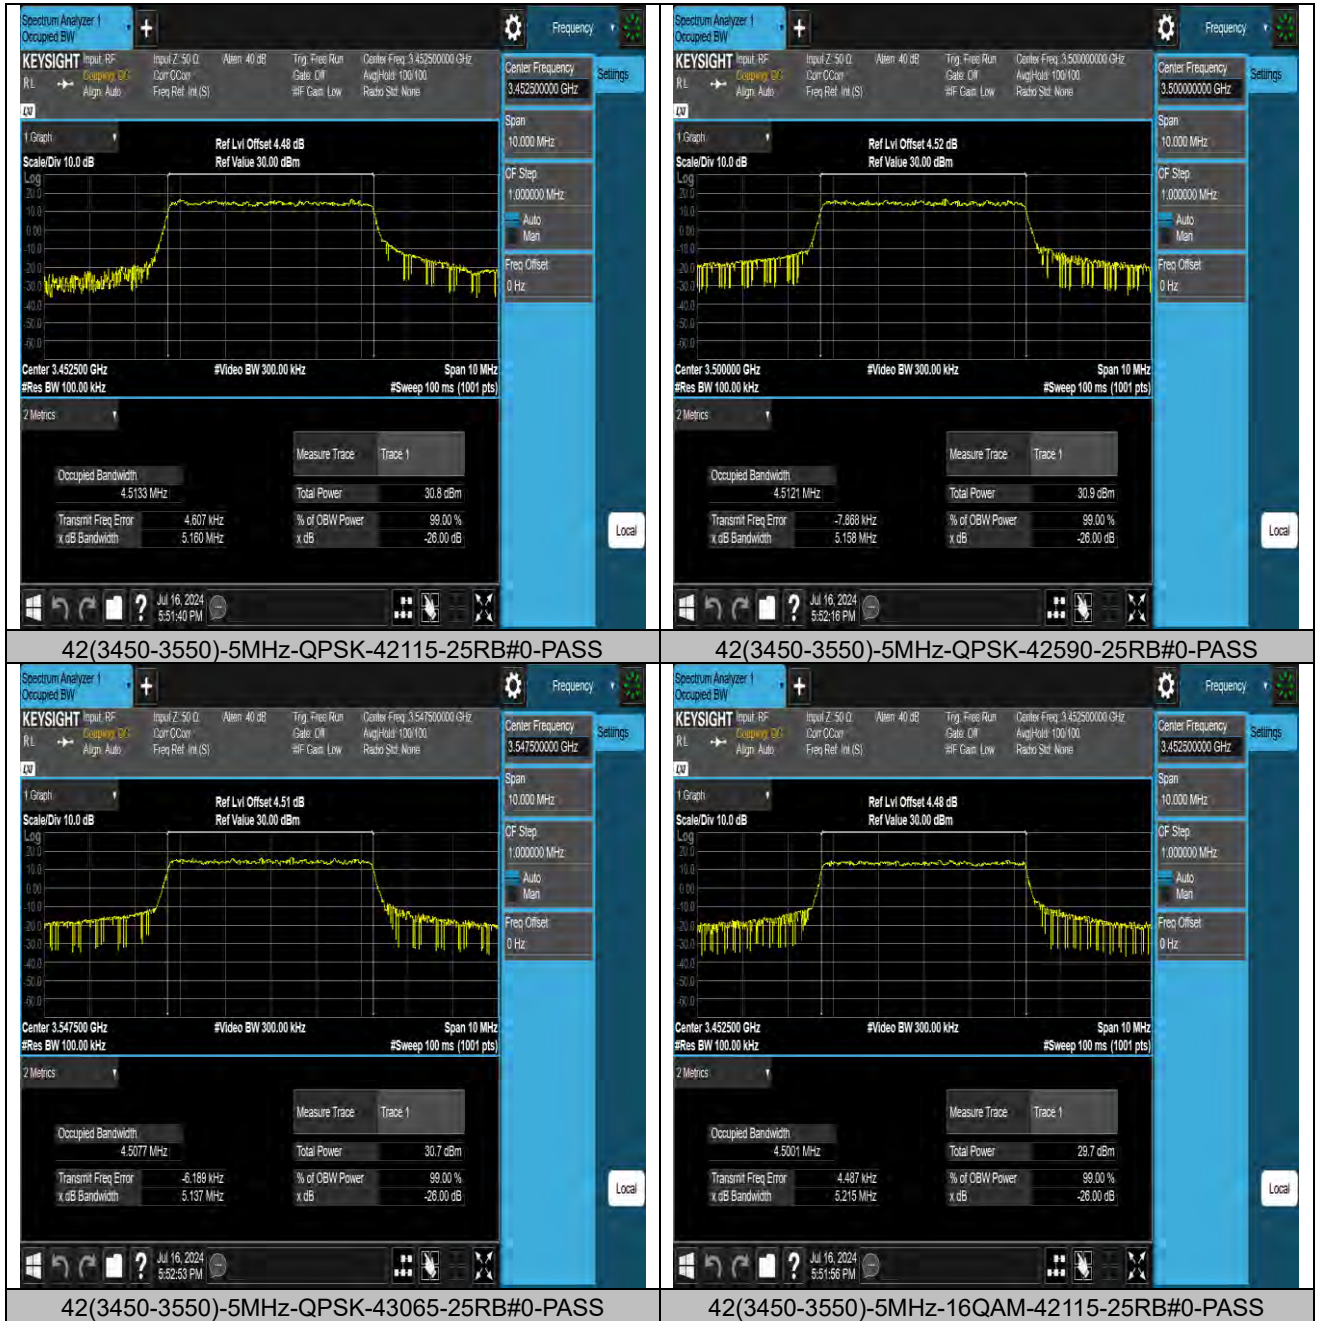

Test Graphs