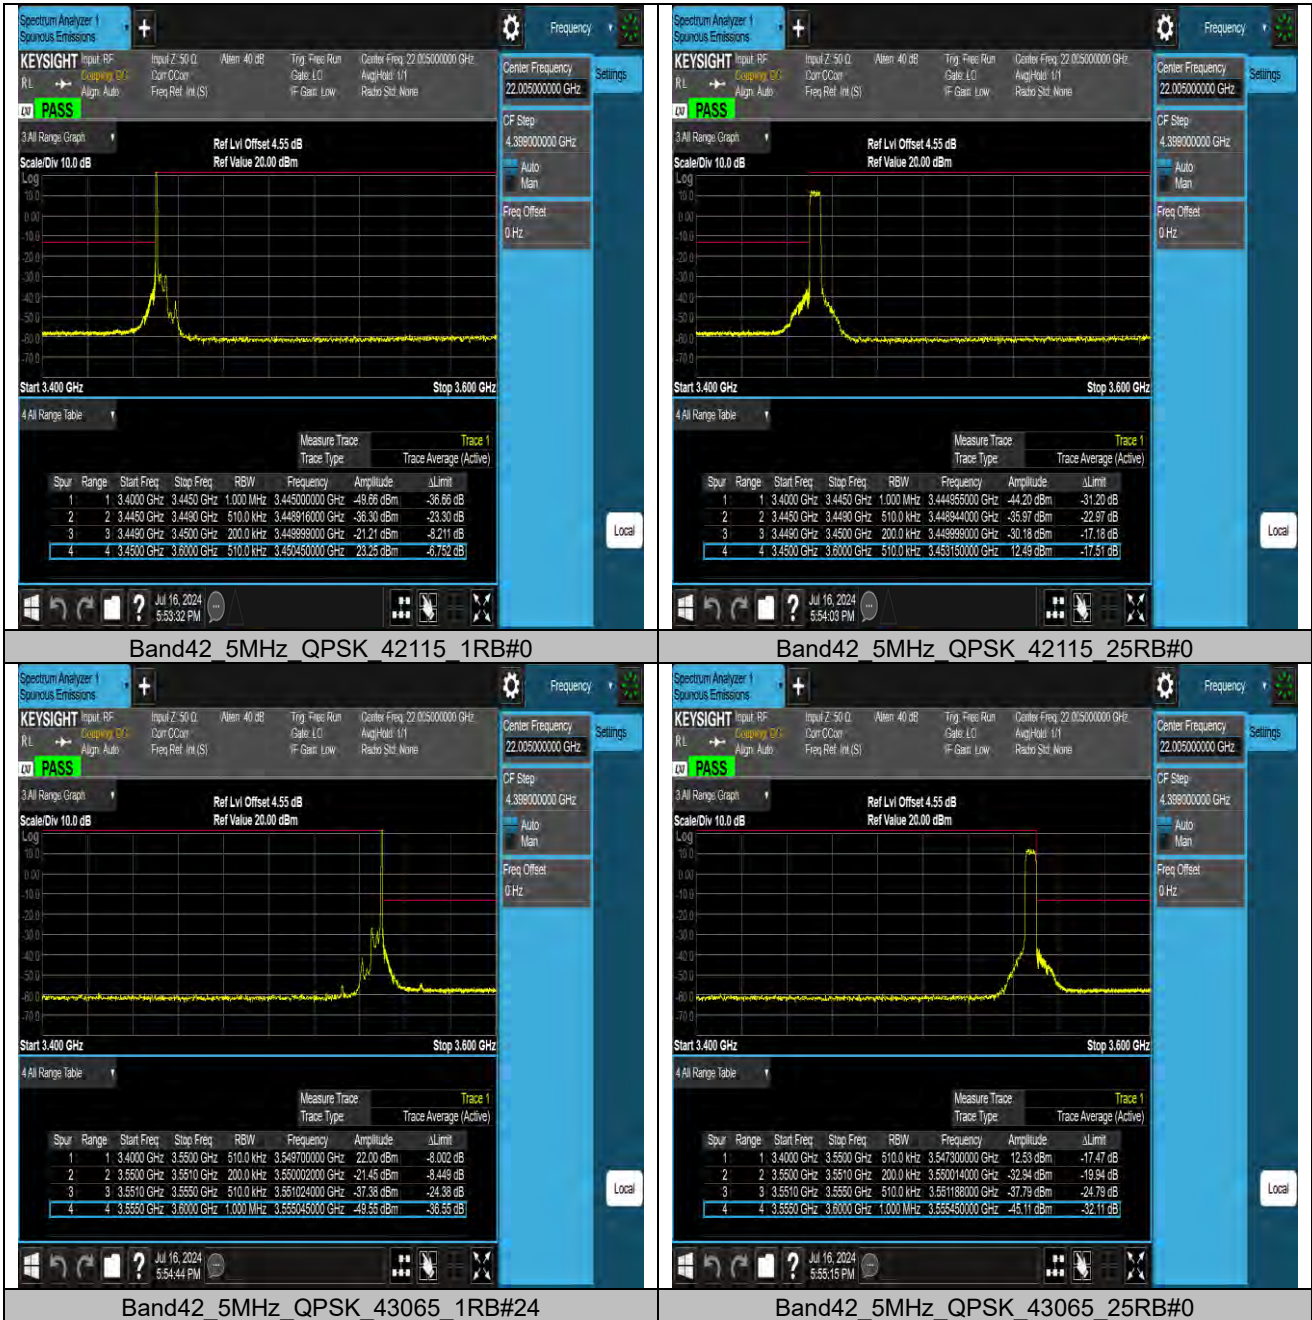

BUREAU VERITAS

Test Report No.: W7L-240618W001RF08

Test Graphs