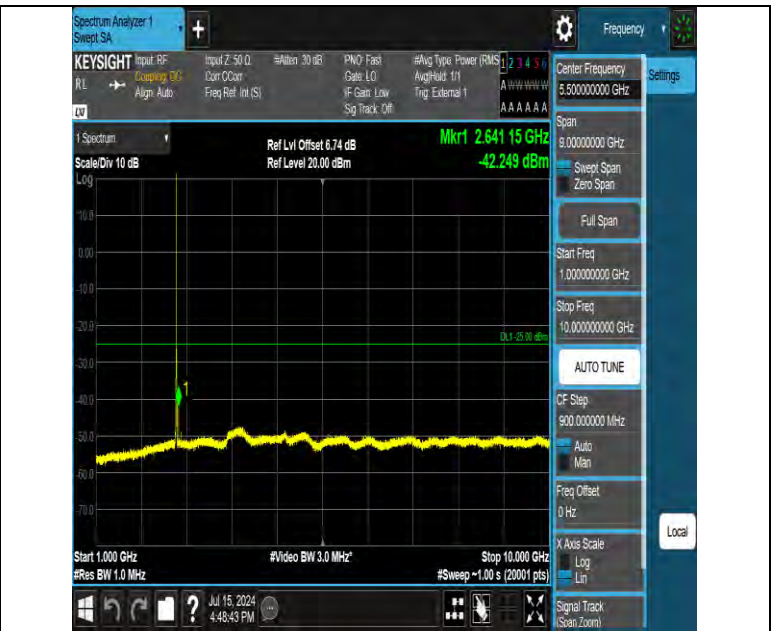

Band41 10MHz QPSK 40620 1RB#0 1000~10000 1000~10000

Test Report No.: W7L-240618W001RF08