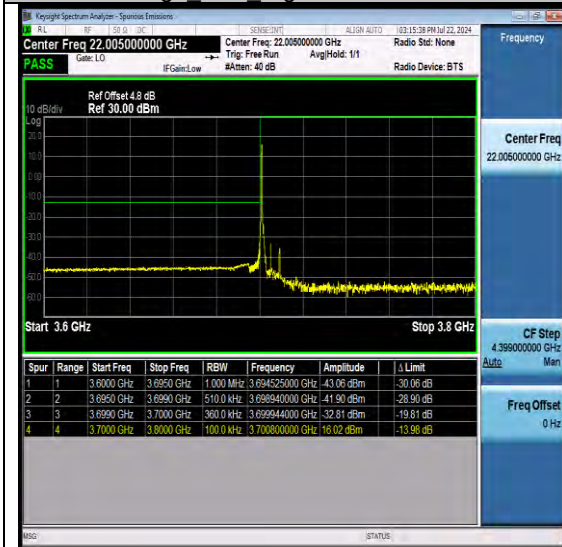

NTNV-N77-3450-3550-PC2-30-10-H-DFT-QPSK-Edge 1RB Right-Ant1-PASS