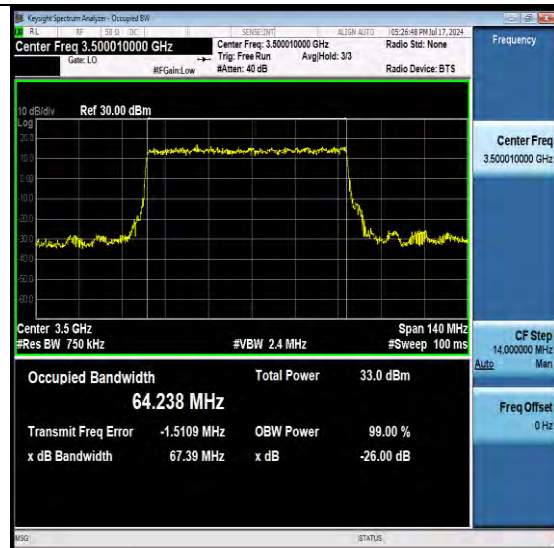

NTNV-N77-3450-3550-PC2-30-70-M-DFT-PI2BPS K-Outer Full-Ant1-PASS