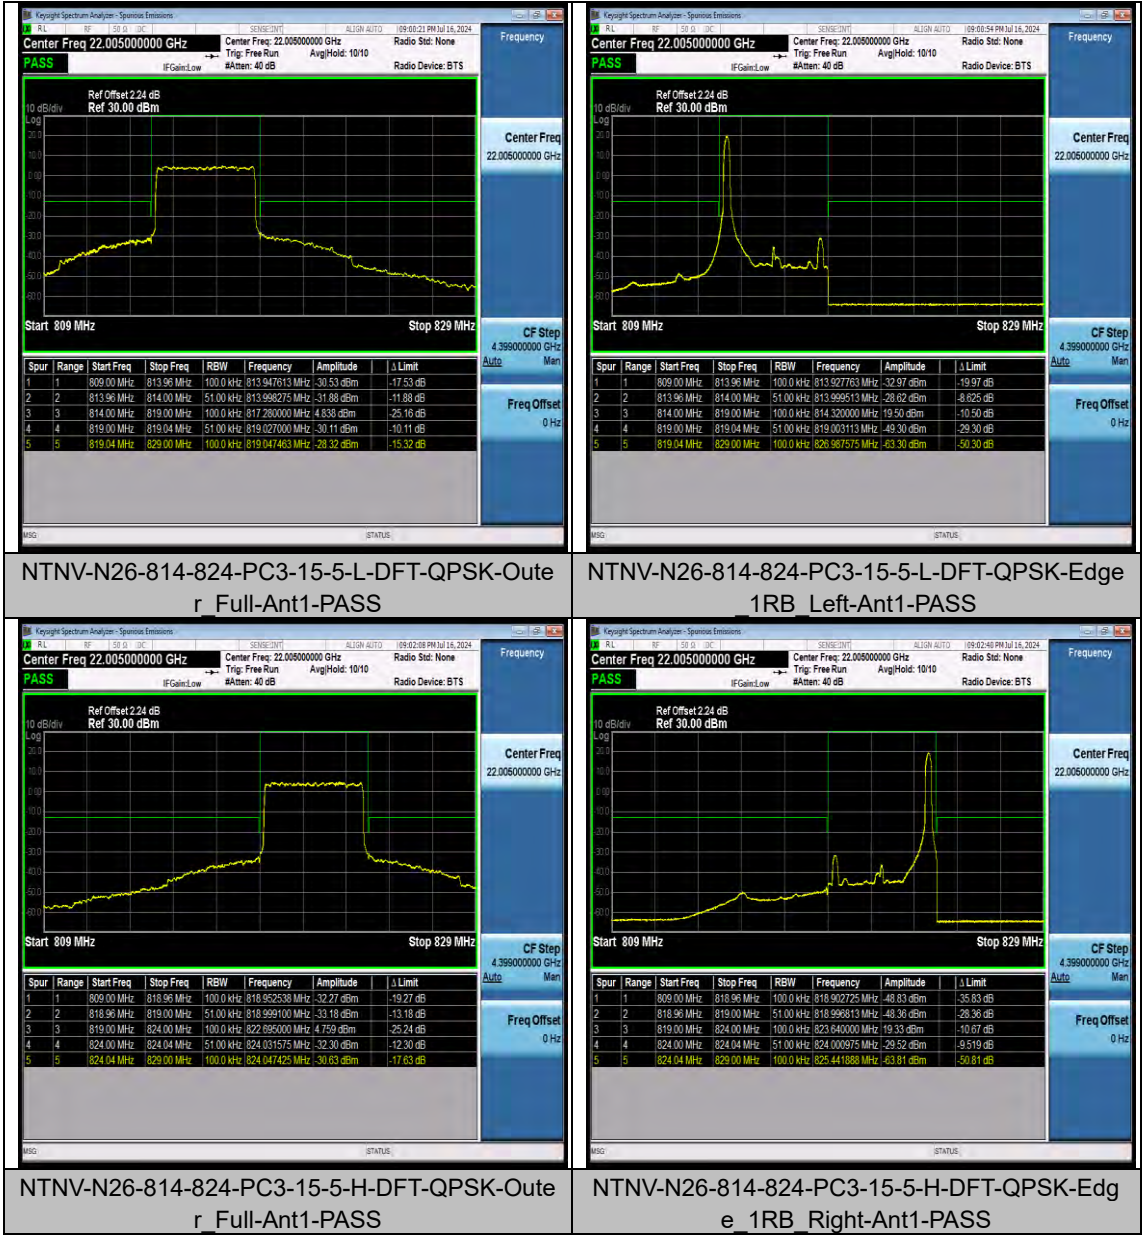

BUREAU
VERITAS

Reference No.: W7L-240618W002RF12

3980							
N77-3700-3980	30	30	DFT-QPSK	H	Outer_Full	-32.17	PASS
N77-3700-3980	30	30	DFT-QPSK	H	Edge_1RB_Right	-35.64	PASS
N77-3700-3980	30	60	DFT-QPSK	L	Outer_Full	-33.06	PASS
N77-3700-3980	30	60	DFT-QPSK	L	Edge_1RB_Left	-33.74	PASS
N77-3700-3980	30	60	DFT-QPSK	H	Outer_Full	-33.45	PASS
N77-3700-3980	30	60	DFT-QPSK	H	Edge_1RB_Right	-33.62	PASS
N77-3700-3980	30	100	DFT-QPSK	L	Outer_Full	-33.88	PASS
N77-3700-3980	30	100	DFT-QPSK	L	Edge_1RB_Left	-33.53	PASS
N77-3700-3980	30	100	DFT-QPSK	H	Outer_Full	-35.32	PASS
N77-3700-3980	30	100	DFT-QPSK	H	Edge_1RB_Right	-32.98	PASS
N41	30	60	DFT-QPSK	L	Outer_Full	-38.96	PASS
N41	30	60	DFT-QPSK	L	Edge_1RB_Left	-33.55	PASS
N41	30	60	DFT-QPSK	H	Outer_Full	-42.81	PASS
N41	30	60	DFT-QPSK	H	Edge_1RB_Right	-17.01	PASS
N41	30	80	DFT-QPSK	L	Outer_Full	-38.71	PASS
N41	30	80	DFT-QPSK	L	Edge_1RB_Left	-28.12	PASS
N41	30	80	DFT-QPSK	H	Outer_Full	-41.10	PASS
N41	30	80	DFT-QPSK	H	Edge_1RB_Right	-28.04	PASS
N41	30	100	DFT-QPSK	L	Outer_Full	-38.74	PASS
N41	30	100	DFT-QPSK	L	Edge_1RB_Left	-16.64	PASS
N41	30	100	DFT-QPSK	H	Outer_Full	-42.38	PASS
N41	30	100	DFT-QPSK	H	Edge_1RB_Right	-17.52	PASS
N77-3450-3550	30	10	DFT-QPSK	L	Outer_Full	-31.23	PASS
N77-3450-3550	30	10	DFT-QPSK	L	Edge_1RB_Left	-32.38	PASS
N77-3450-3550	30	10	DFT-QPSK	H	Outer_Full	-33.22	PASS
N77-3450-3550	30	10	DFT-QPSK	H	Edge_1RB_Right	-32.86	PASS
N77-3700-3980	30	10	DFT-QPSK	L	Outer_Full	-31.82	PASS
N77-3700-3980	30	10	DFT-QPSK	L	Edge_1RB_Left	-32.81	PASS
N77-3700-3980	30	10	DFT-QPSK	H	Outer_Full	-34.48	PASS
N77-3700-3980	30	10	DFT-QPSK	H	Edge_1RB_Right	-32.43	PASS

BUREAU VERITAS

Reference No.: W7L-240618W002RF12

TEST GRAPHS