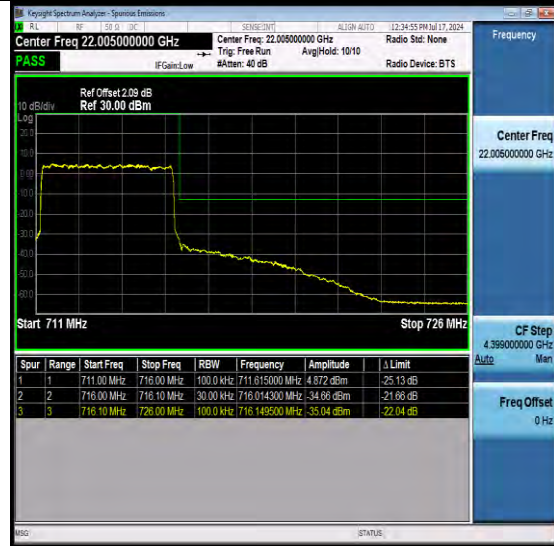

NTNV-N12-PC3-15-5-H-DFT-QPSK-Outer_Full-Ant1-PASS