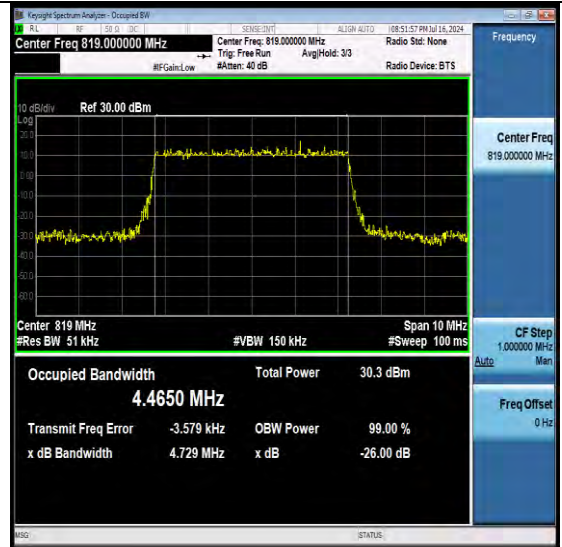

NTNV-N26-814-824-PC3-15-5-M-DFT-PI2BPSK-O uter Full-Ant1-PASS