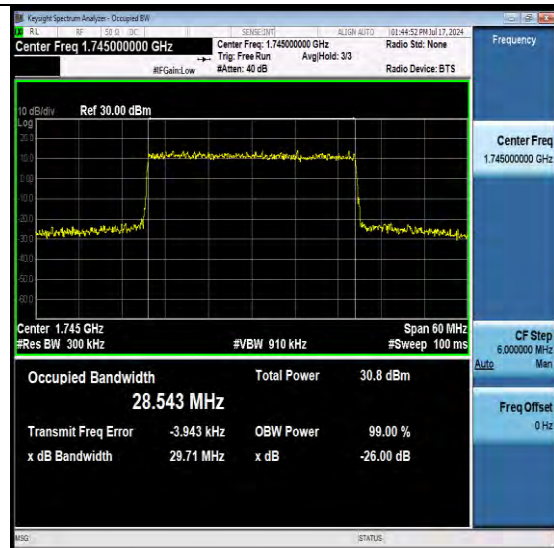

NTNV-N66-PC3-15-30-M-DFT-QPSK-Outer_Full-Ant1-PASS