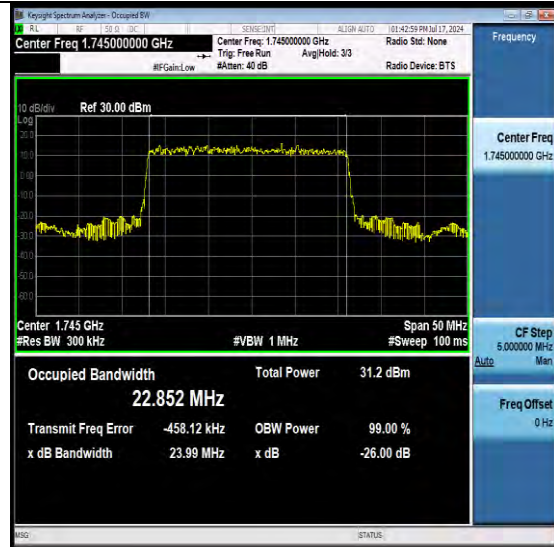

NTNV-N66-PC3-15-25-M-DFT-PI2BPSK-Outer_Fu II-Ant1-PASS