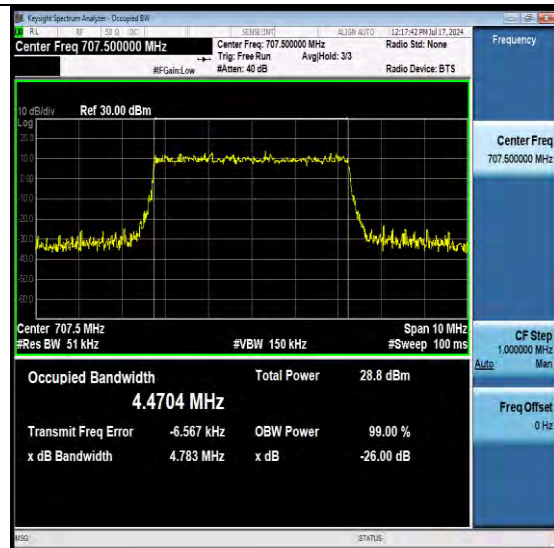

NTNV-N12-PC3-15-5-M-DFT-16QAM-Outer_Full-Ant1-PASS