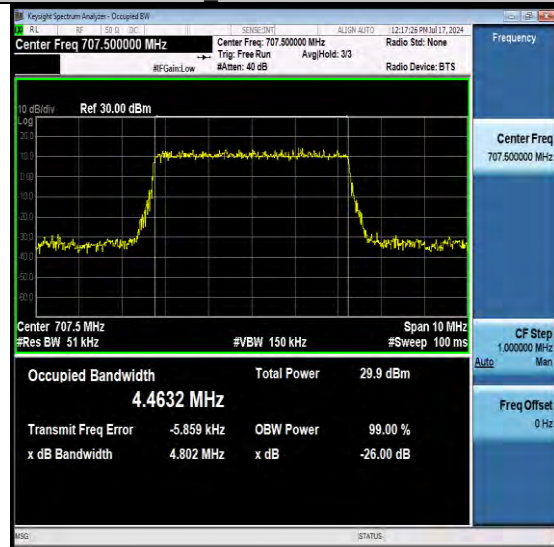

NTNV-N12-PC3-15-5-M-DFT-PI2BPSK-Outer Full-Ant1-PASS