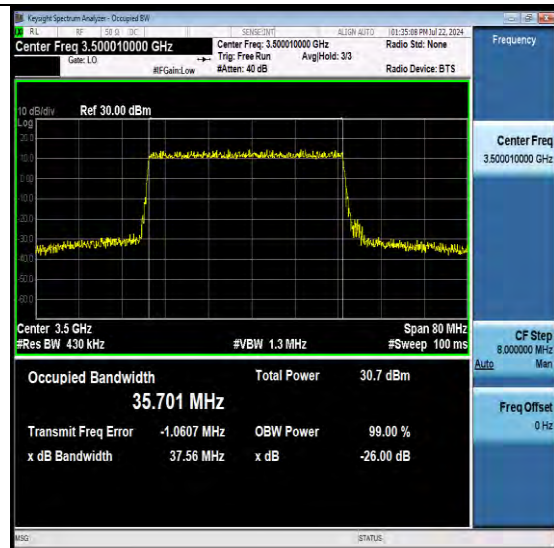

NTNV-N77-3450-3550-PC2-30-40-M-DFT-PI2BPS K-Outer\_Full-Ant1-PASS

BUREAU VERITAS

Reference No.: W7L-240618W002RF12

NTNV-N77-3450-3550-PC2-30-40-M-DFT-QPSK-Outer Full-Ant1-PASS

NTNV-N77-3450-3550-PC2-30-40-M-DFT-16QAM-Outer Full-Ant1-PASS