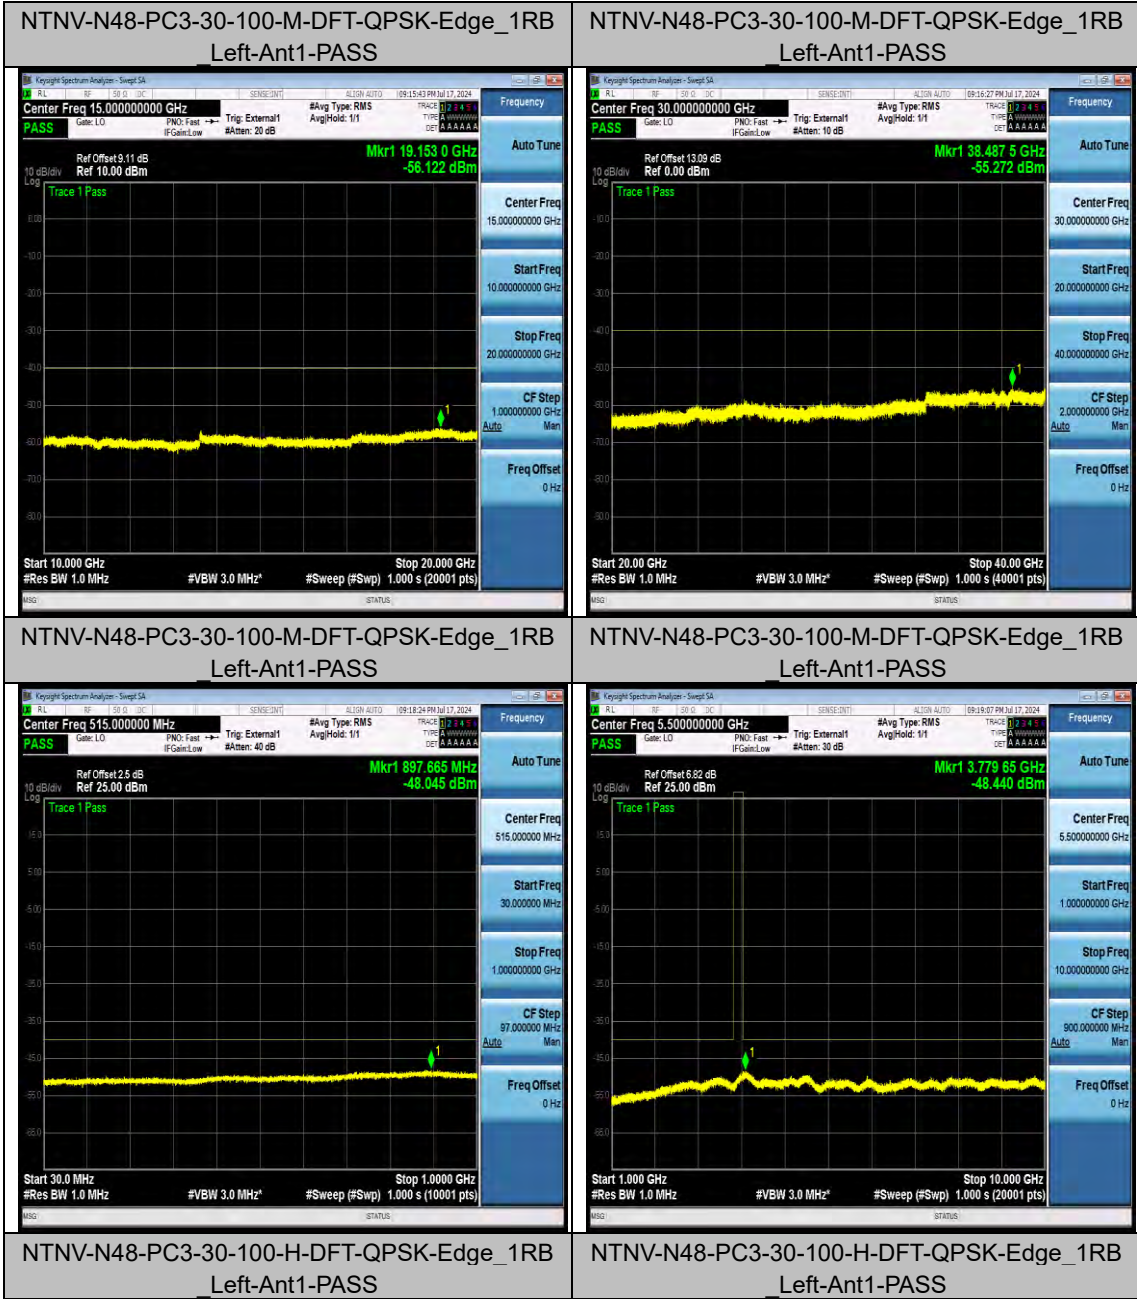

BUREAU VERITAS

Test Report No.: W7L-240618W002RF13

BV 7Layers Communications Technology (Shenzhen) Co., Ltd

Room B37, Warehouse A5, No.3 Chiwan 4th Road, Zhaoshang Street, Nanshan District Shenzhen, Guangdong, People's Republic of China

Tel: +86 755 8869 6566
Fax: +86 755 8869 6577
Email: customerservice.sw@bureauveritas.com