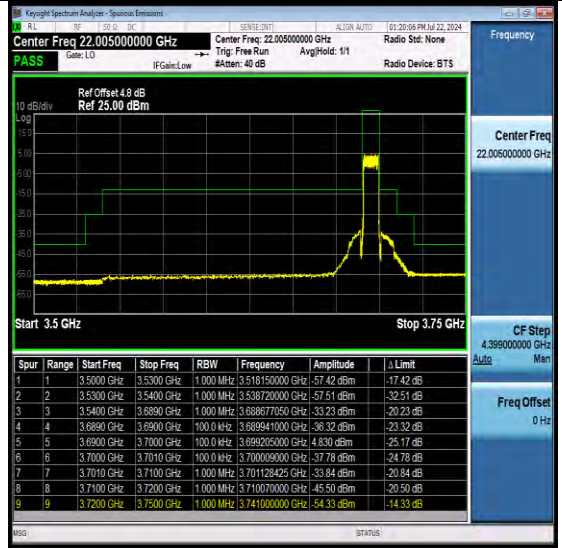

NTNV-N48-PC3-30-10-M-DFT-QPSK-Edge_1RB_Left-Ant1-PASS

NTNV-N48-PC3-30-10-M-DFT-QPSK-Edge_1RB_Right-Ant1-PASS

NTNV-N48-PC3-30-10-H-DFT-QPSK-Outer_Full-Ant1-PASS

BV 7Layers Communications Technology (Shenzhen) Co., Ltd

Room B37, Warehouse A5, No.3 Chiwan 4th Road, Zhaoshang Street, Nanshan District Shenzhen, Guangdong, People's Republic of China

Tel: +86 755 8869 6566
Fax: +86 755 8869 6577
Email: customerservice.sw@bureauveritas.com