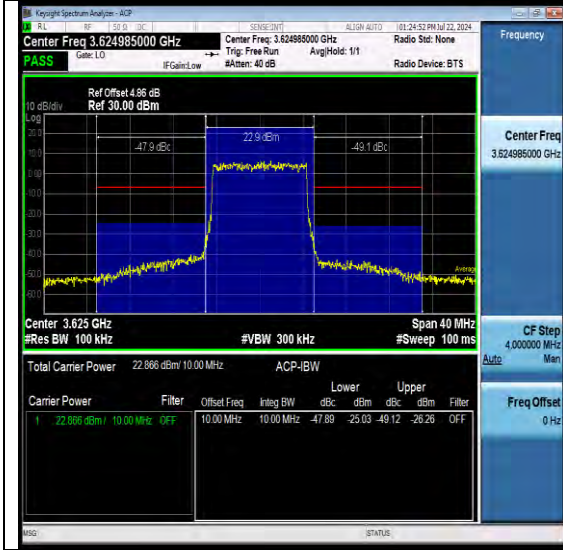

NTNV-N48-PC3-30-10-M-DFT-QPSK-Outer_Full-Ant1-PASS