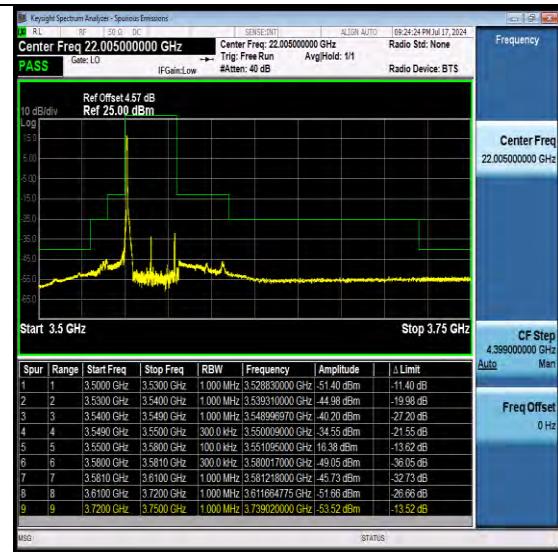

NTNV-N48-PC3-30-30-L-DFT-QPSK-Edge_1RB_
Left-Ant1-PASS