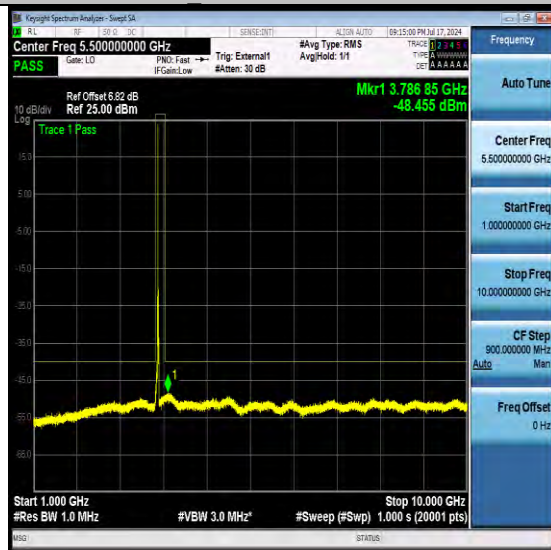

BV 7Layers Communications Technology
(Shenzhen) Co., Ltd

Room B37, Warehouse A5, No.3 Chiwan 4th Road,
Zhaoshang Street, Nanshan District Shenzhen,
Guangdong, People's Republic of China

Tel: +86 755 8869 6566
Fax: +86 755 8869 6577
Email: customerservice.sw@bureauveritas.com