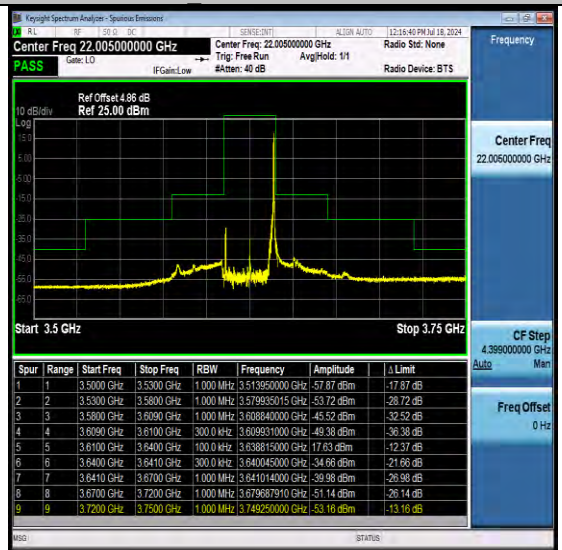

NTNV-N48-PC3-30-100-M-DFT-QPSK-Edge_1RB
Left-Ant1-PASS

BV 7Layers Communications Technology (Shenzhen) Co., Ltd

Room B37, Warehouse A5, No.3 Chiwan 4th Road, Zhaoshang Street, Nanshan District Shenzhen, Guangdong, People's Republic of China

Tel: +86 755 8869 6566
Fax: +86 755 8869 6577
Email: customerservice.sw@bureauveritas.com