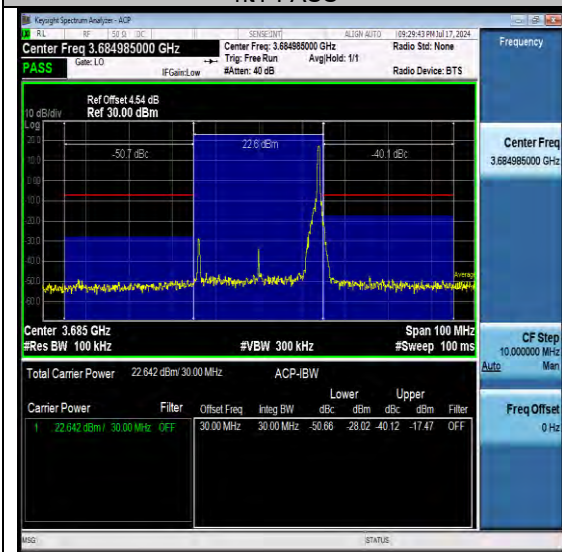

BV 7Layers Communications Technology (Shenzhen) Co., Ltd

Room B37, Warehouse A5, No.3 Chiwan 4th Road, Zhaoshang Street, Nanshan District Shenzhen, Guangdong, People's Republic of China

Tel: +86 755 8869 6566
Fax: +86 755 8869 6577
Email: customerservice.sw@bureauveritas.com