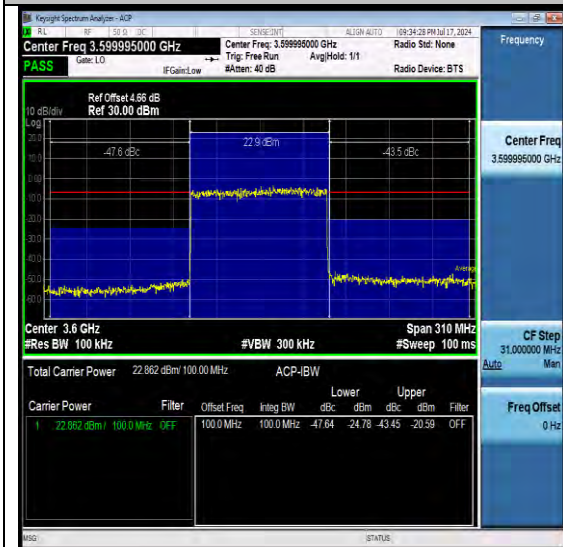

BV 7Layers Communications Technology (Shenzhen) Co., Ltd

Room B37, Warehouse A5, No.3 Chiwan 4th Road, Zhaoshang Street, Nanshan District Shenzhen, Guangdong, People's Republic of China

Tel: +86 755 8869 6566
Fax: +86 755 8869 6577
Email: customerservice.sw@bureauveritas.com