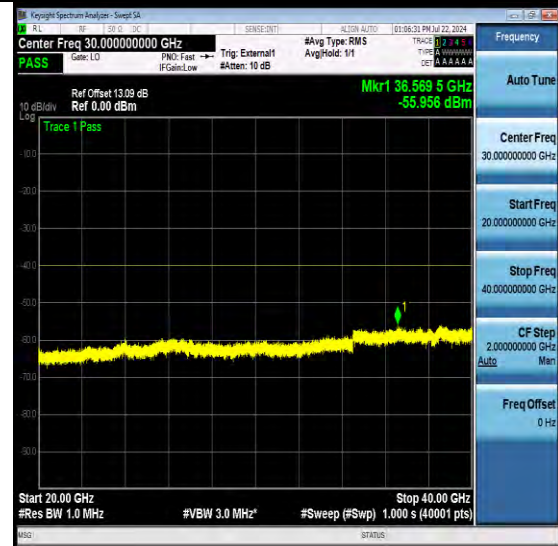

NTNV-N48-PC3-30-10-H-DFT-QPSK-Edge_1RB_ Left-Ant1-PASS

FREQUENCY STABILITY FOR SA TEST RESULT

Frequency Error VS. Voltage

Voltage										
Band	SCS	Bandwidth	Modulation	Channel	RB Config	Voltage	Temperature	Deviation(Hz)	Deviation (ppm)	Verdict
N48	30	100	DFT-QPSK	L	Outer Full	VL	NT	2.000000	0.000556	PASS
N48	30	100	DFT-QPSK	L	Outer Full	VN	NT	16.000000	0.004444	PASS
N48	30	100	DFT-QPSK	L	Outer Full	VH	NT	18.000000	0.005000	PASS
N48	30	100	DFT-QPSK	L	Outer Full	NV	-30	18.000000	0.005000	PASS
N48	30	100	DFT-QPSK	L	Outer Full	NV	-20	4.000000	0.001111	PASS
N48	30	100	DFT-QPSK	L	Outer Full	NV	-10	8.000000	0.002222	PASS
N48	30	100	DFT-QPSK	L	Outer Full	NV	0	10.000000	0.002778	PASS
N48	30	100	DFT-QPSK	L	Outer Full	NV	10	19.000000	0.005278	PASS
N48	30	100	DFT-QPSK	L	Outer Full	NV	20	16.000000	0.004444	PASS
N48	30	100	DFT-QPSK	L	Outer Full	NV	30	17.000000	0.004722	PASS
N48	30	100	DFT-QPSK	L	Outer Full	NV	40	10.000000	0.002778	PASS
N48	30	100	DFT-QPSK	L	Outer Full	NV	50	8.000000	0.002222	PASS
N48	30	100	DFT-QPSK	M	Outer Full	VL	NT	16.000000	0.004414	PASS
N48	30	100	DFT-QPSK	M	Outer Full	VN	NT	7.000000	0.001931	PASS
N48	30	100	DFT-QPSK	M	Outer Full	VH	NT	19.000000	0.005241	PASS
N48	30	100	DFT-QPSK	M	Outer Full	NV	-30	9.000000	0.002483	PASS
N48	30	100	DFT-QPSK	M	Outer Full	NV	-20	14.000000	0.003862	PASS
N48	30	100	DFT-QPSK	M	Outer Full	NV	-10	18.000000	0.004966	PASS
N48	30	100	DFT-QPSK	M	Outer Full	NV	0	1.000000	0.000276	PASS
N48	30	100	DFT-QPSK	M	Outer Full	NV	10	18.000000	0.004966	PASS
N48	30	100	DFT-QPSK	M	Outer Full	NV	20	18.000000	0.004966	PASS
N48	30	100	DFT-QPSK	M	Outer Full	NV	30	4.000000	0.001103	PASS
N48	30	100	DFT-QPSK	M	Outer Full	NV	40	6.000000	0.001655	PASS
N48	30	100	DFT-QPSK	M	Outer Full	NV	50	11.000000	0.003034	PASS
N48	30	100	DFT-QPSK	H	Outer Full	VL	NT	18.000000	0.004932	PASS
N48	30	100	DFT-QPSK	H	Outer Full	VN	NT	4.000000	0.001096	PASS
N48	30	100	DFT-QPSK	H	Outer Full	VH	NT	6.000000	0.001644	PASS
N48	30	100	DFT-QPSK	H	Outer Full	NV	-30	16.000000	0.004384	PASS
N48	30	100	DFT-QPSK	H	Outer Full	NV	-20	18.000000	0.004932	PASS
N48	30	100	DFT-QPSK	H	Outer Full	NV	-10	11.000000	0.003014	PASS
N48	30	100	DFT-QPSK	H	Outer Full	NV	0	9.000000	0.002466	PASS
N48	30	100	DFT-QPSK	H	Outer Full	NV	10	2.000000	0.000548	PASS
N48	30	100	DFT-QPSK	H	Outer Full	NV	20	15.000000	0.004110	PASS
N48	30	100	DFT-QPSK	H	Outer Full	NV	30	7.000000	0.001918	PASS
N48	30	100	DFT-QPSK	H	Outer Full	NV	40	12.000000	0.003288	PASS
N48	30	100	DFT-QPSK	H	Outer Full	NV	50	2.000000	0.000548	PASS