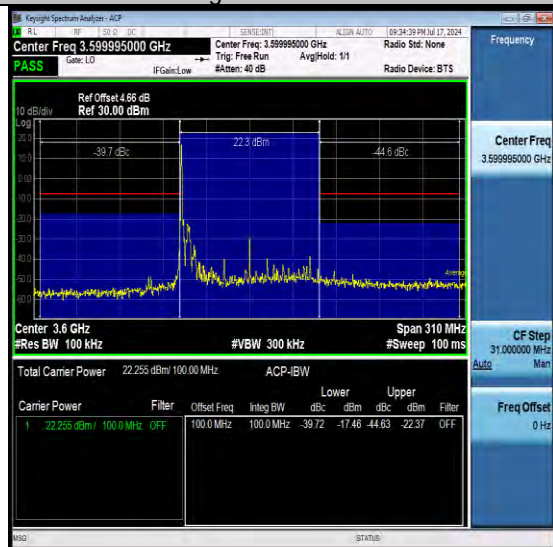

BV 7Layers Communications Technology (Shenzhen) Co., Ltd

Room B37, Warehouse A5, No.3 Chiwan 4th Road, Zhaoshang Street, Nanshan District Shenzhen, Guangdong, People's Republic of China

Tel: +86 755 8869 6566
Fax: +86 755 8869 6577
Email: customerservice.sw@bureauveritas.com