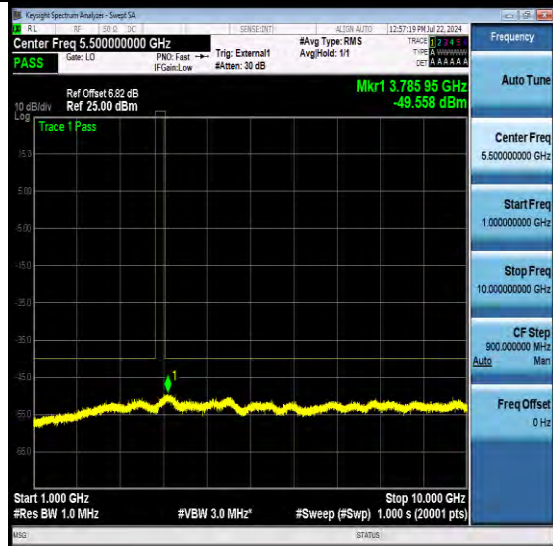

NTNV-N48-PC3-30-10-L-DFT-QPSK-Edge_1RB Left-Ant1-PASS

NTNV-N48-PC3-30-10-L-DFT-QPSK-Edge_1RB Left-Ant1-PASS

BV 7Layers Communications Technology (Shenzhen) Co., Ltd

Room B37, Warehouse A5, No.3 Chiwan 4th Road, Zhaoshang Street, Nanshan District Shenzhen, Guangdong, People's Republic of China