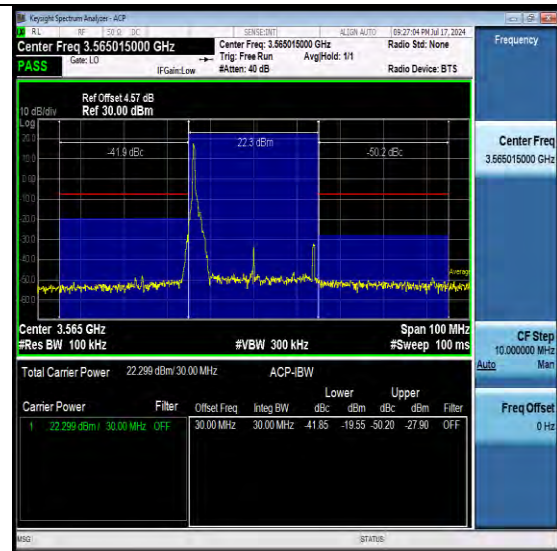

NTNV-N48-PC3-30-30-L-DFT-QPSK-Edge_1RB_Left-Ant1-PASS