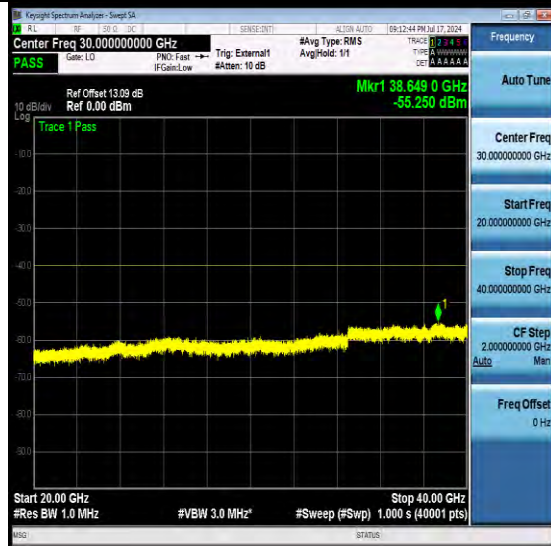

NTNV-N48-PC3-30-100-L-DFT-QPSK-Edge_1RB
Left-Ant1-PASS

NTNV-N48-PC3-30-100-L-DFT-QPSK-Edge_1RB
Left-Ant1-PASS

BV 7Layers Communications Technology
(Shenzhen) Co., Ltd

Room B37, Warehouse A5, No.3 Chiwan 4th Road,
Zhaoshang Street, Nanshan District Shenzhen,
Guangdong, People's Republic of China