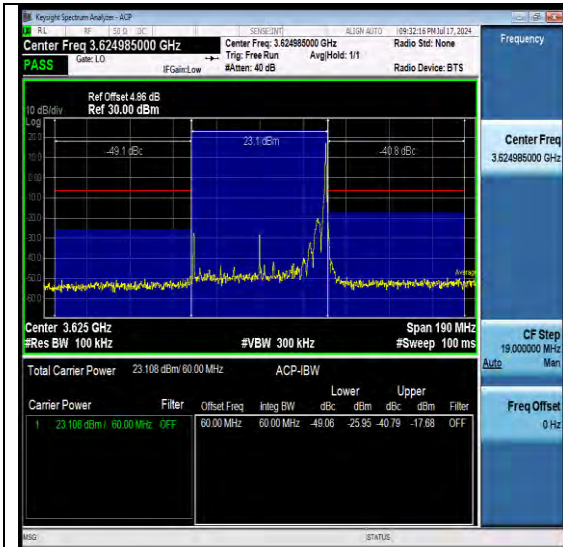

BUREAU VERITAS

Test Report No.: W7L-240618W002RF13

NTNV-N48-PC3-30-60-M-DFT-QPSK-Edge_1RB_Right-Ant1-PASS