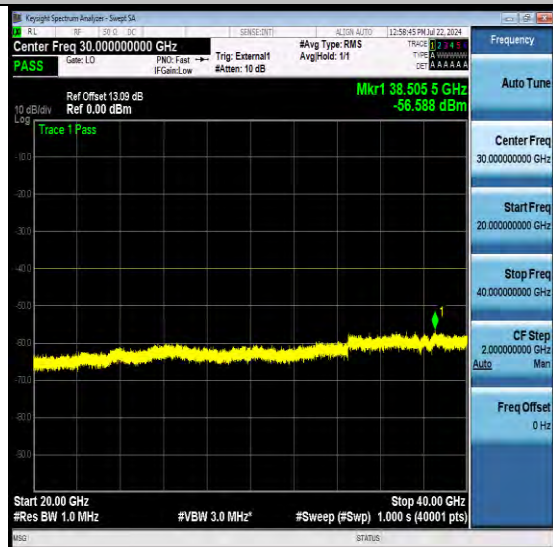

BV 7Layers Communications Technology (Shenzhen) Co., Ltd

Room B37, Warehouse A5, No.3 Chiwan 4th Road, Zhaoshang Street, Nanshan District Shenzhen, Guangdong, People's Republic of China

Tel: +86 755 8869 6566
Fax: +86 755 8869 6577
Email: customerservice.sw@bureauveritas.com