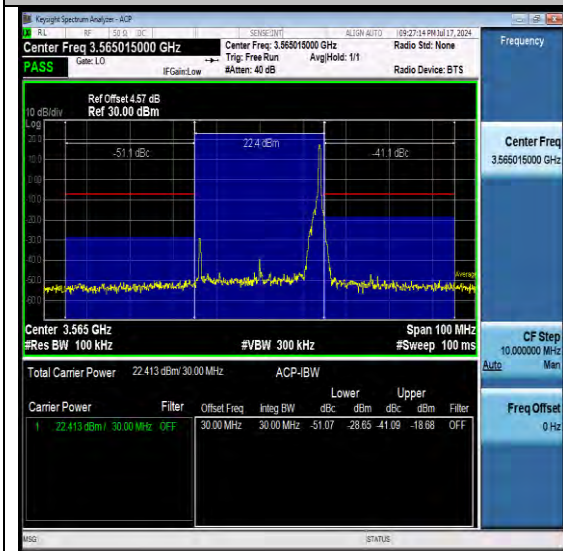

NTNV-N48-PC3-30-30-L-DFT-QPSK-Edge_1RB_Right-Ant1-PASS