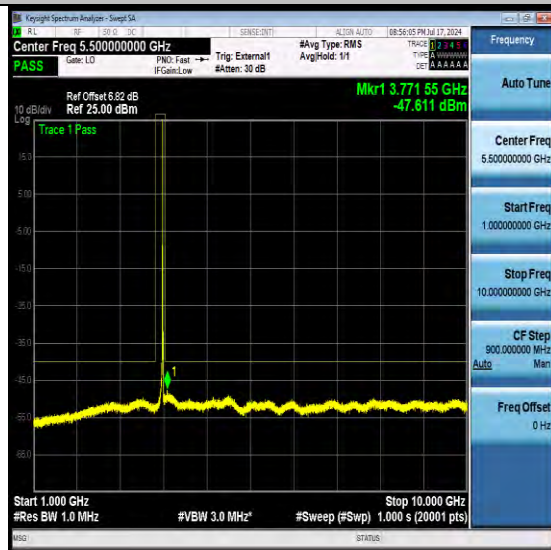

NTNV-N48-PC3-30-30-H-DFT-QPSK-Edge_1RB_ Left-Ant1-PASS

BV 7Layers Communications Technology (Shenzhen) Co., Ltd

Room B37, Warehouse A5, No.3 Chiwan 4th Road, Zhaoshang Street, Nanshan District Shenzhen, Guangdong, People's Republic of China

Tel: +86 755 8869 6566
Fax: +86 755 8869 6577
Email: customerservice.sw@bureauveritas.com