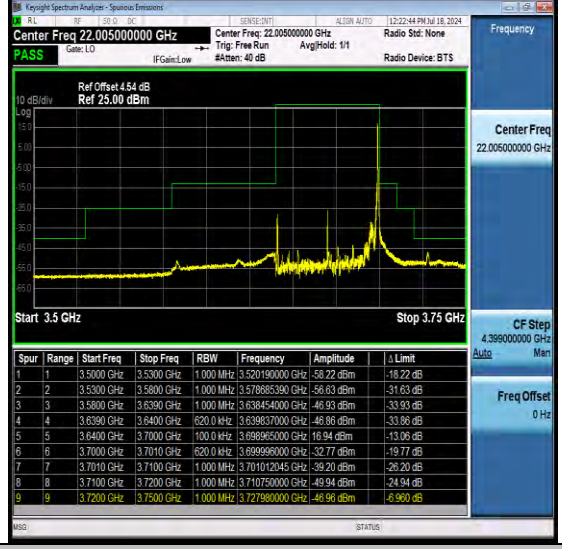

NTNV-N48-PC3-30-60-L-DFT-QPSK-Edge_1RB_ Right-Ant1-PASS

NTNV-N48-PC3-30-60-M-DFT-QPSK-Edge_1RB_ Right-Ant1-PASS

NTNV-N48-PC3-30-60-H-DFT-QPSK-Edge_1RB_ Right-Ant1-PASS

BV 7Layers Communications Technology (Shenzhen) Co., Ltd

Room B37, Warehouse A5, No.3 Chiwan 4th Road, Zhaoshang Street, Nanshan District Shenzhen, Guangdong, People's Republic of China

Tel: +86 755 8869 6566 Fax: +86 755 8869 6577 Email: customerservice.sw@bureauveritas.com