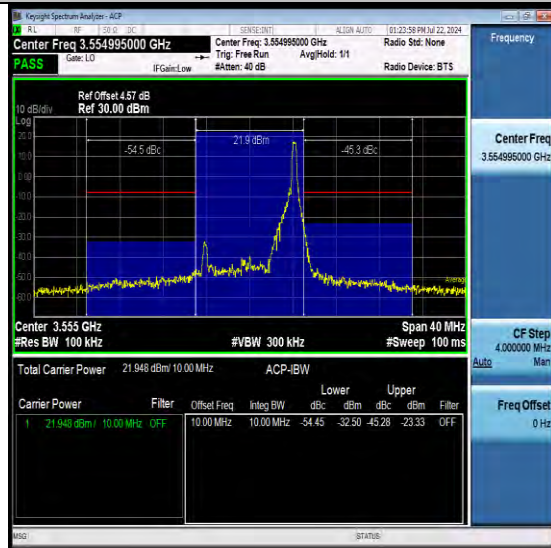

NTNV-N48-PC3-30-10-L-DFT-QPSK-Edge_1RB_Right-Ant1-PASS

BV 7Layers Communications Technology (Shenzhen) Co., Ltd

Room B37, Warehouse A5, No.3 Chiwan 4th Road, Zhaoshang Street, Nanshan District Shenzhen, Guangdong, People's Republic of China

Tel: +86 755 8869 6566
Fax: +86 755 8869 6577
Email: customerservice.sw@bureauveritas.com