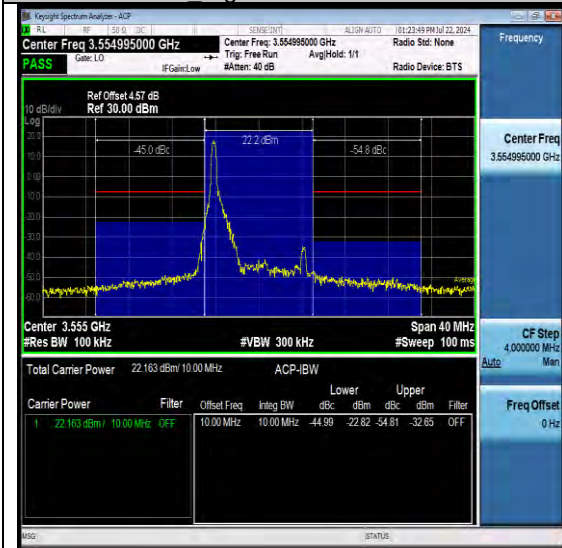

BV 7Layers Communications Technology (Shenzhen) Co., Ltd

Room B37, Warehouse A5, No.3 Chiwan 4th Road, Zhaoshang Street, Nanshan District Shenzhen, Guangdong, People's Republic of China

Tel: +86 755 8869 6566
Fax: +86 755 8869 6577
Email: customerservice.sw@bureauveritas.com