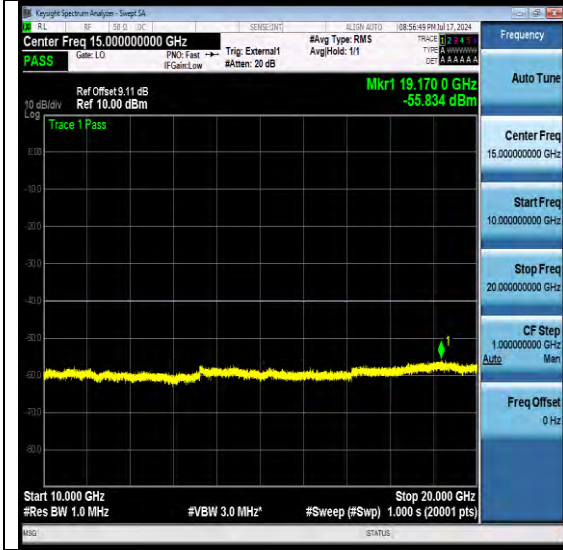

NTNV-N48-PC3-30-30-H-DFT-QPSK-Edge_1RB_ Left-Ant1-PASS

BUREAU VERITAS

Test Report No.: W7L-240618W002RF13