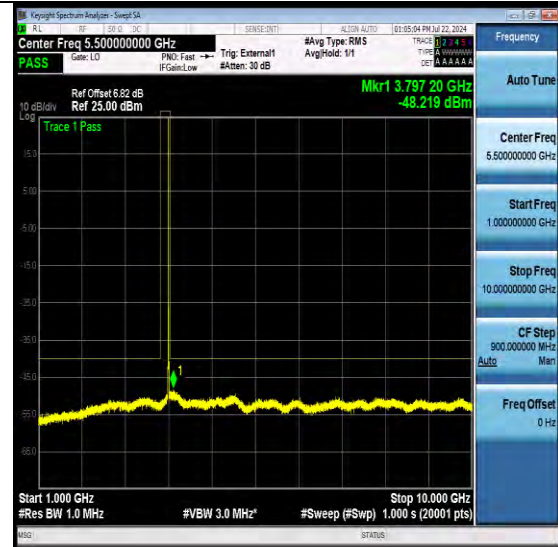

NTNV-N48-PC3-30-10-H-DFT-QPSK-Edge_1RB_ Left-Ant1-PASS