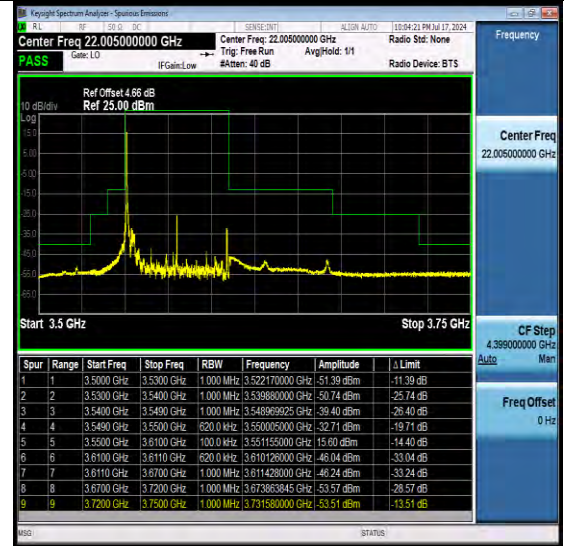

NTNV-N48-PC3-30-30-M-DFT-QPSK-Edge_1RB_Left-Ant1-PASS

NTNV-N48-PC3-30-30-H-DFT-QPSK-Edge_1RB_Left-Ant1-PASS

NTNV-N48-PC3-30-60-L-DFT-QPSK-Edge_1RB_Left-Ant1-PASS

BV 7Layers Communications Technology (Shenzhen) Co., Ltd

Room B37, Warehouse A5, No.3 Chiwan 4th Road, Zhaoshang Street, Nanshan District Shenzhen, Guangdong, People's Republic of China

Tel: +86 755 8869 6566
Fax: +86 755 8869 6577
Email: customerservice.sw@bureauveritas.com