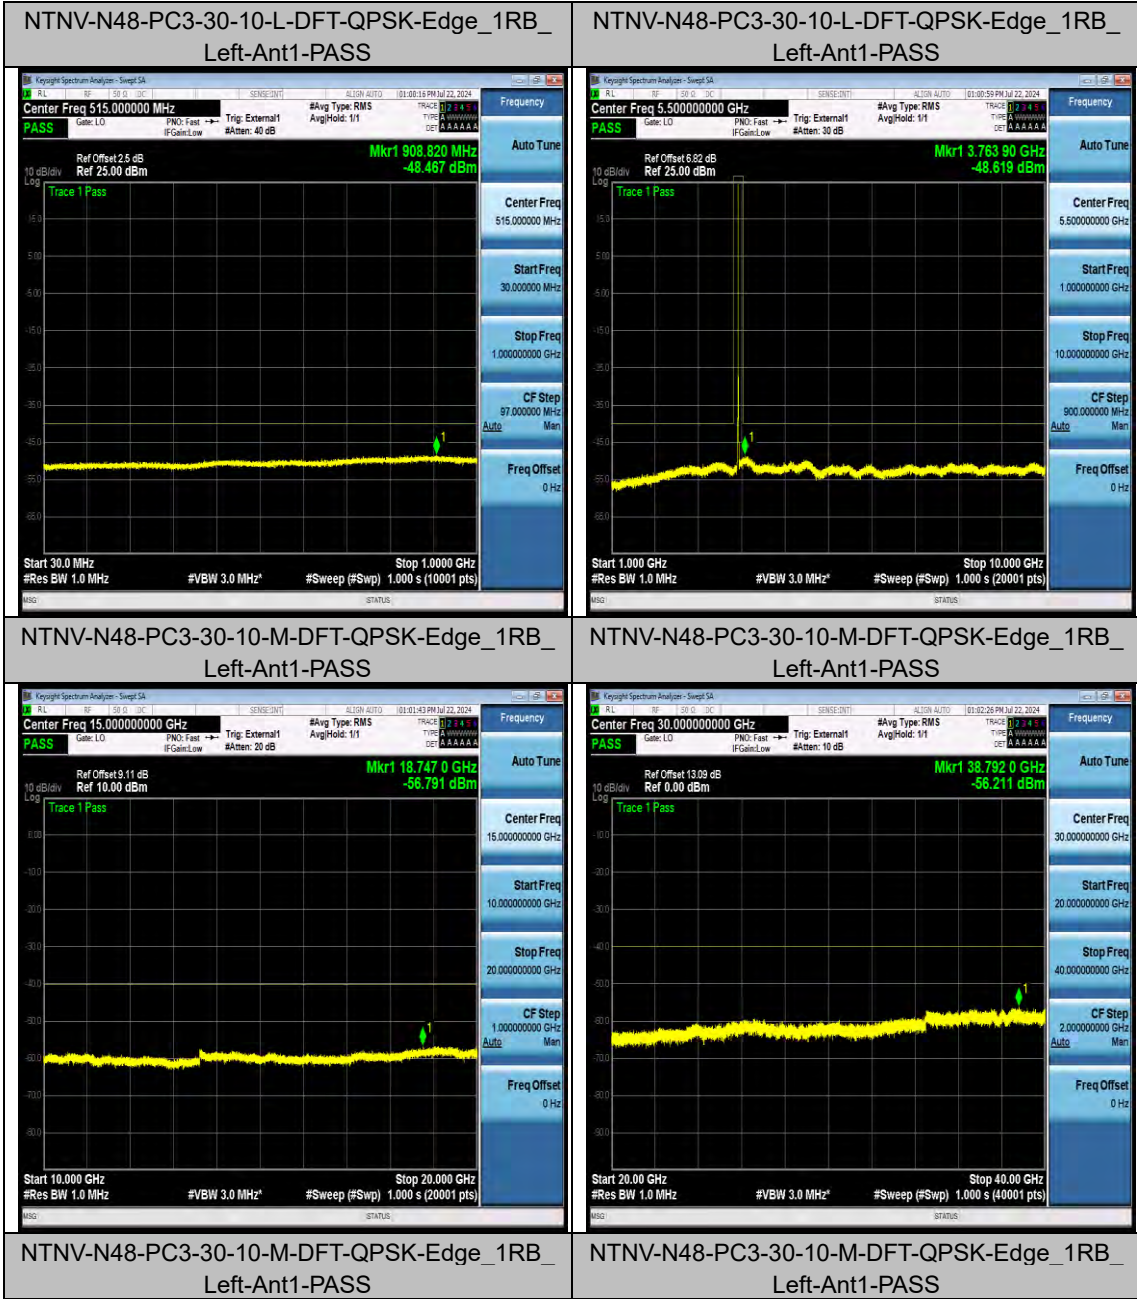

BUREAU VERITAS

Test Report No.: W7L-240618W002RF13

BV 7Layers Communications Technology (Shenzhen) Co., Ltd

Room B37, Warehouse A5, No.3 Chiwan 4th Road, Zhaoshang Street, Nanshan District Shenzhen, Guangdong, People's Republic of China

Tel: +86 755 8869 6566
Fax: +86 755 8869 6577
Email: customerservice.sw@bureauveritas.com