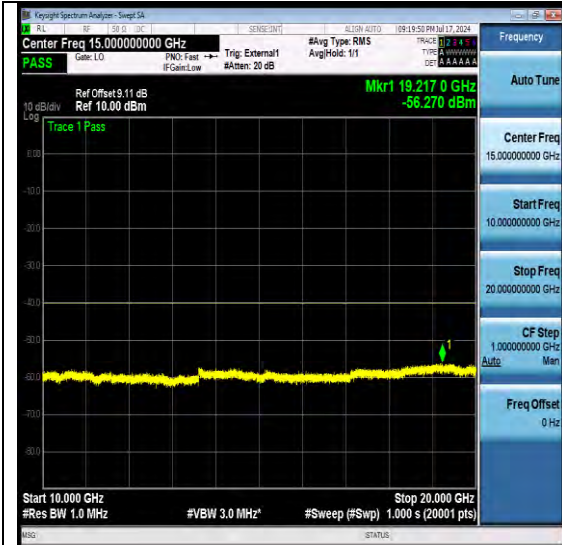

BUREAU VERITAS

Test Report No.: W7L-240618W02RF13

NTNV-N48-PC3-30-100-H-DFT-QPSK-Edge_1RB Left-Ant1-PASS