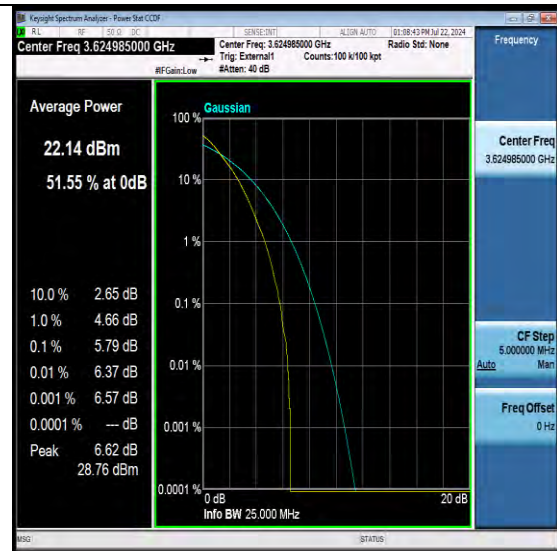

NTNV-N48-PC3-30-20-M-DFT-QPSK-Outer_Full-P ASS