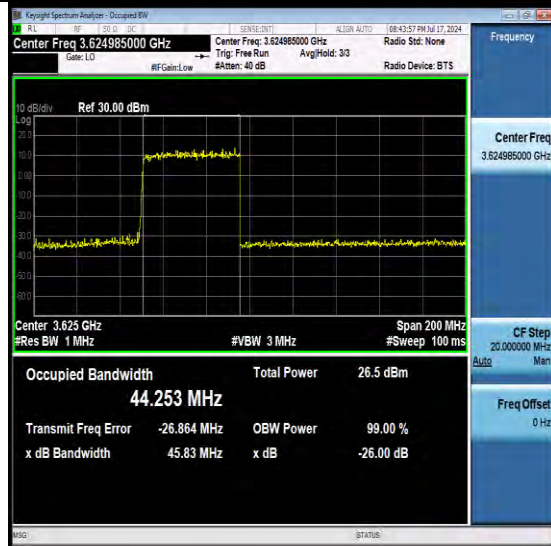

BUREAU VERITAS

Test Report No.: W7L-240618W02RF13

NTNV-N48-PC3-30-10-M-DFT-256QAM-Outer\_Full-Ant1-PASS

NTNV-N48-PC3-30-100-M-DFT-PI2BPSK-Outer\_Full-Ant1-PASS

NTNV-N48-PC3-30-100-M-DFT-QPSK-Outer\_Full-Ant1-PASS