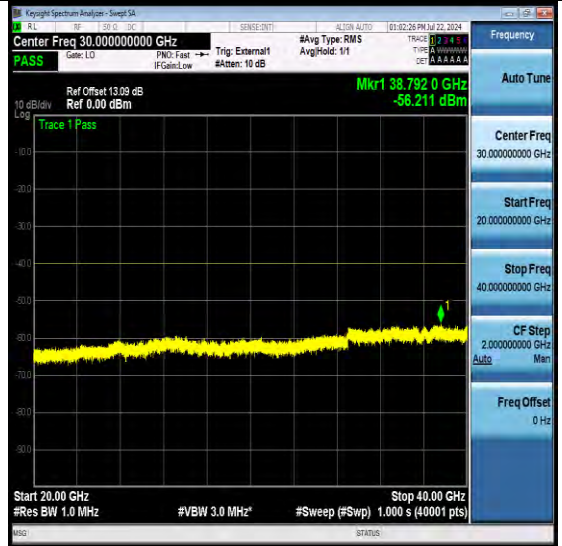

NTNV-N48-PC3-30-10-M-DFT-QPSK-Edge_1RB_ Left-Ant1-PASS

NTNV-N48-PC3-30-10-M-DFT-QPSK-Edge_1RB_ Left-Ant1-PASS

BV 7Layers Communications Technology (Shenzhen) Co., Ltd

Room B37, Warehouse A5, No.3 Chiwan 4th Road, Zhaoshang Street, Nanshan District Shenzhen, Guangdong, People's Republic of China

Tel: +86 755 8869 6566 Fax: +86 755 8869 6577 Email: customerservice.sw@bureauveritas.com