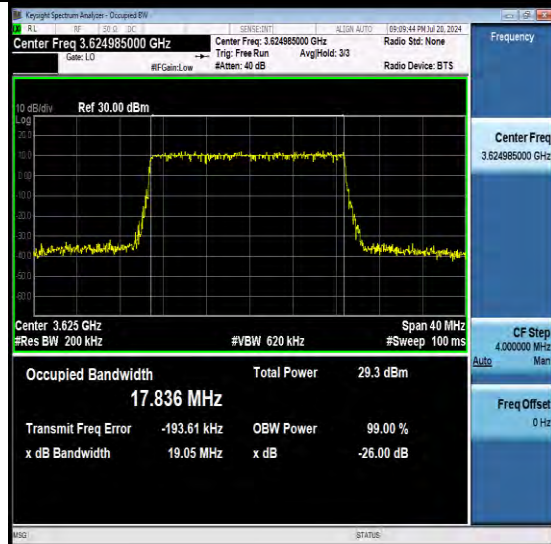

NTNV-N48-PC3-30-20-M-DFT-PI2BPSK-Outer\_Fu II-Ant1-PASS

NTNV-N48-PC3-30-20-M-DFT-QPSK-Outer\_Full-Ant1-PASS

NTNV-N48-PC3-30-20-M-DFT-16QAM-Outer\_Full-Ant1-PASS

BV 7Layers Communications Technology (Shenzhen) Co., Ltd