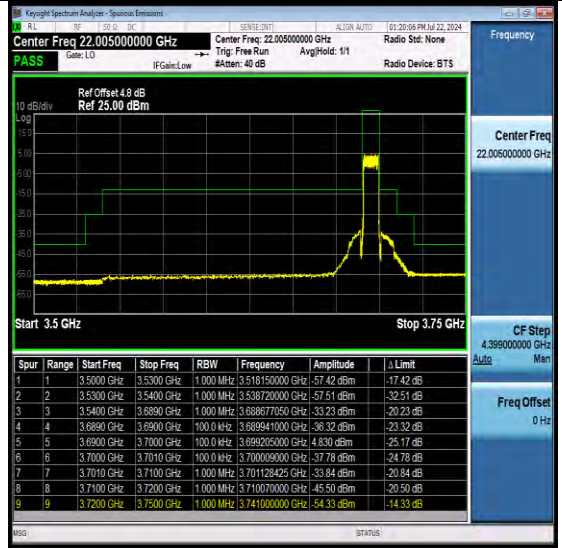

NTNV-N48-PC3-30-10-H-DFT-QPSK-Outer_Full-Ant1-PASS

BV 7Layers Communications Technology (Shenzhen) Co., Ltd

Room B37, Warehouse A5, No.3 Chiwan 4th Road, Zhaoshang Street, Nanshan District Shenzhen, Guangdong, People's Republic of China

Tel: +86 755 8869 6566
Fax: +86 755 8869 6577
Email: customerservice.sw@bureauveritas.com