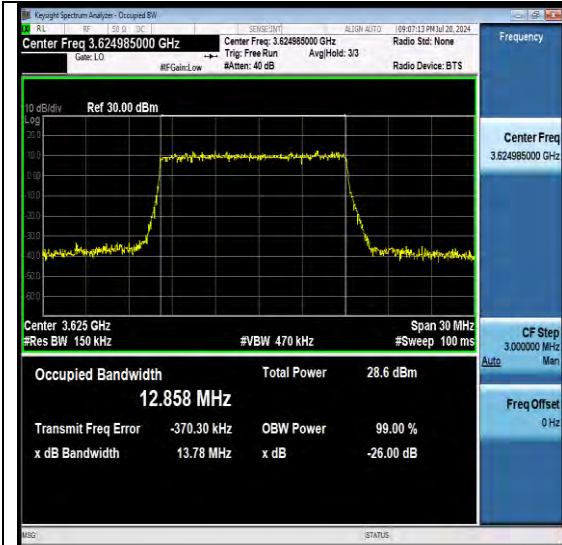

BUREAU VERITAS

Test Report No.: W7L-240618W002RF13

NTNV-N48-PC3-30-15-M-DFT-256QAM-Outer_Ful I-Ant1-PASS