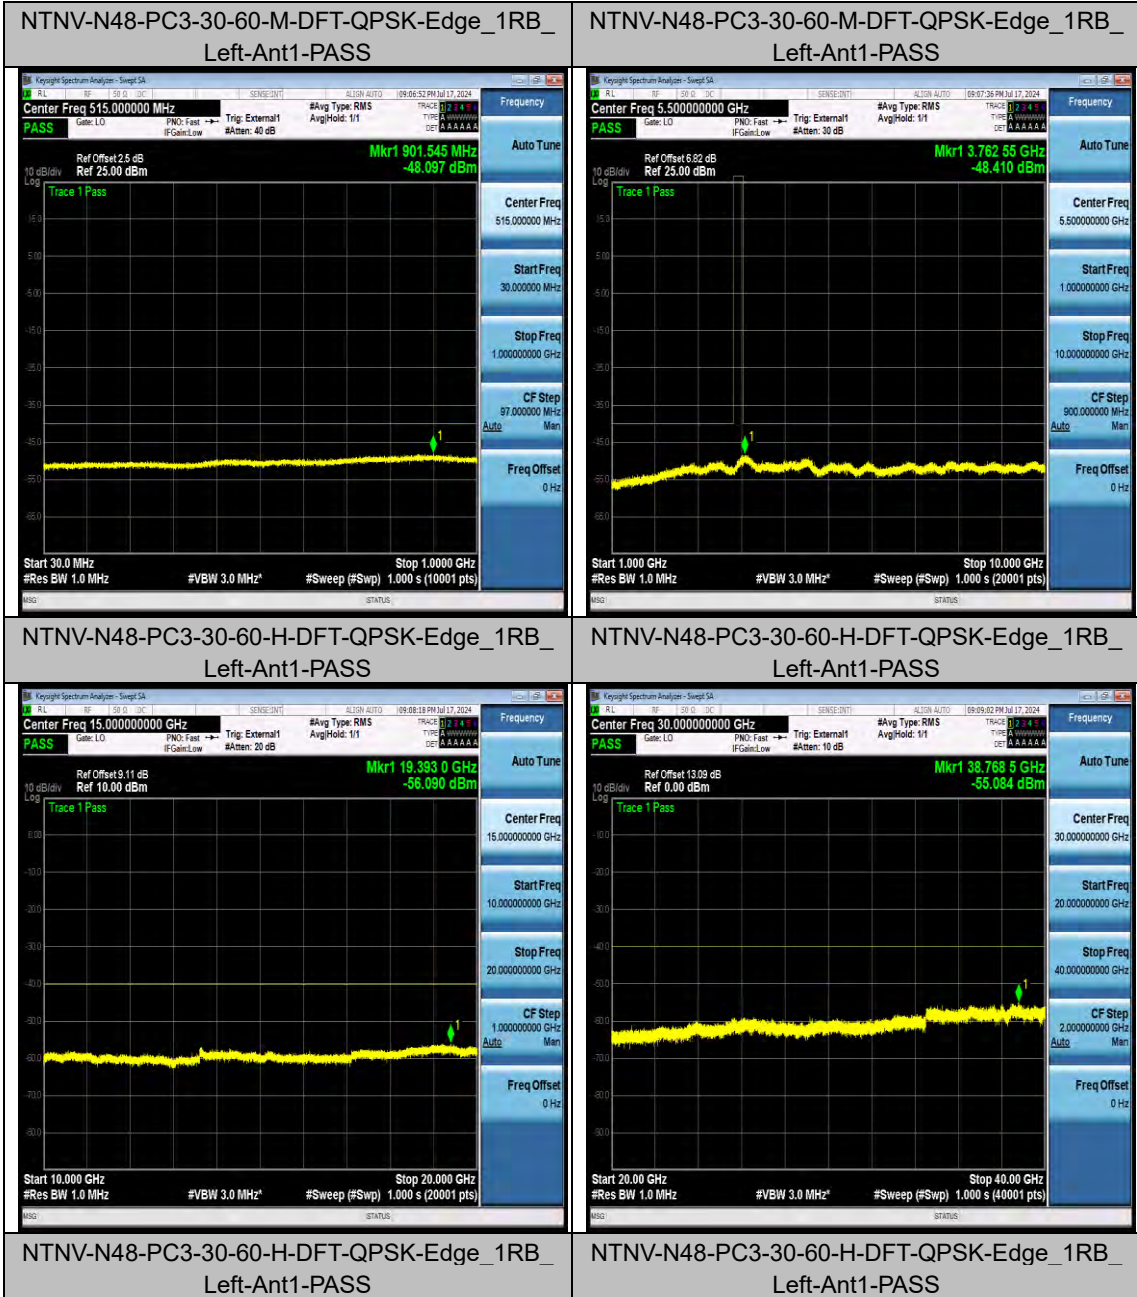

BUREAU VERITAS

Test Report No.: W7L-240618W002RF13

BV 7Layers Communications Technology (Shenzhen) Co., Ltd

Room B37, Warehouse A5, No.3 Chiwan 4th Road, Zhaoshang Street, Nanshan District Shenzhen, Guangdong, People's Republic of China

Tel: +86 755 8869 6566
Fax: +86 755 8869 6577
Email: customerservice.sw@bureauveritas.com