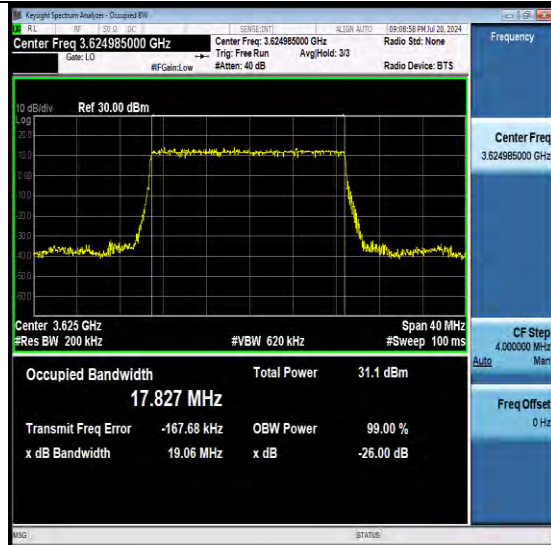

NTNV-N48-PC3-30-20-M-DFT-PI2BPSK-Outer\_Fu II-Ant1-PASS

NTNV-N48-PC3-30-20-M-DFT-QPSK-Outer\_Full-Ant1-PASS

NTNV-N48-PC3-30-20-M-DFT-16QAM-Outer\_Full-Ant1-PASS

BV 7Layers Communications Technology (Shenzhen) Co., Ltd