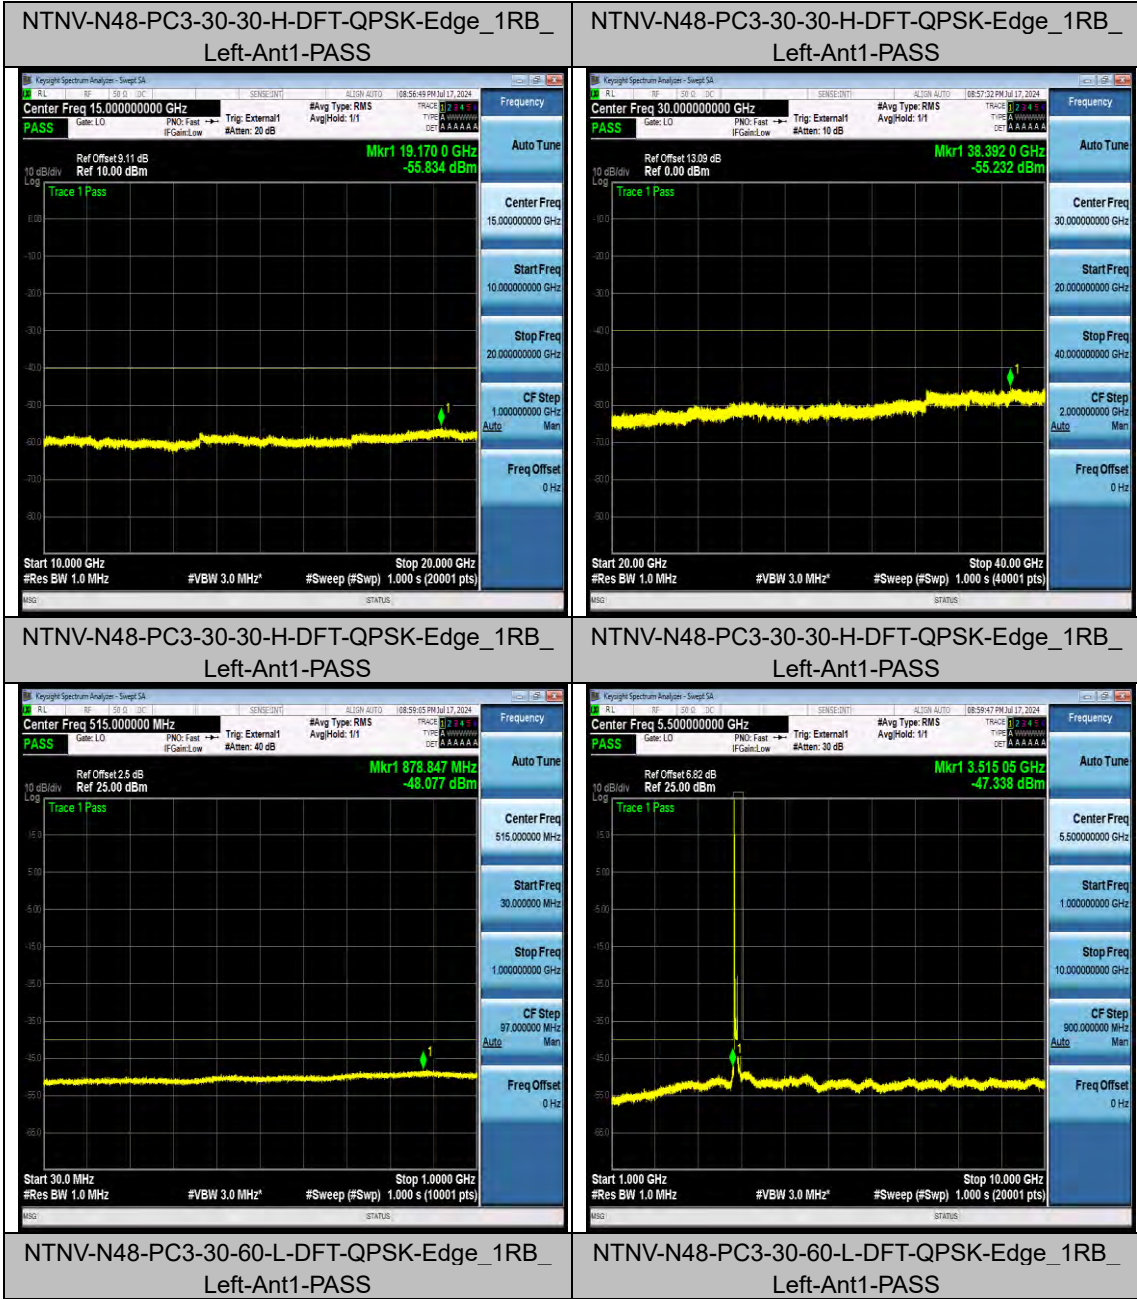

BUREAU VERITAS

Test Report No.: W7L-240618W002RF13

BV 7Layers Communications Technology (Shenzhen) Co., Ltd

Room B37, Warehouse A5, No.3 Chiwan 4th Road, Zhaoshang Street, Nanshan District Shenzhen, Guangdong, People's Republic of China

Tel: +86 755 8869 6566
Fax: +86 755 8869 6577
Email: customerservice.sw@bureauveritas.com