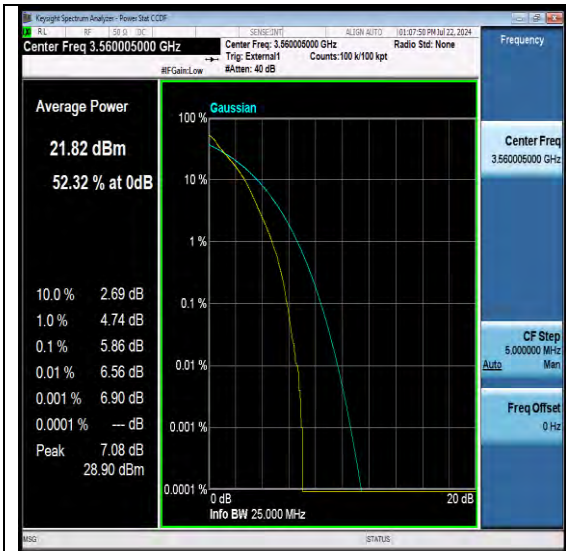

TEST GRAPHS

NTNV-N48-PC3-30-20-L-DFT-QPSK-Outer_Full-P ASS