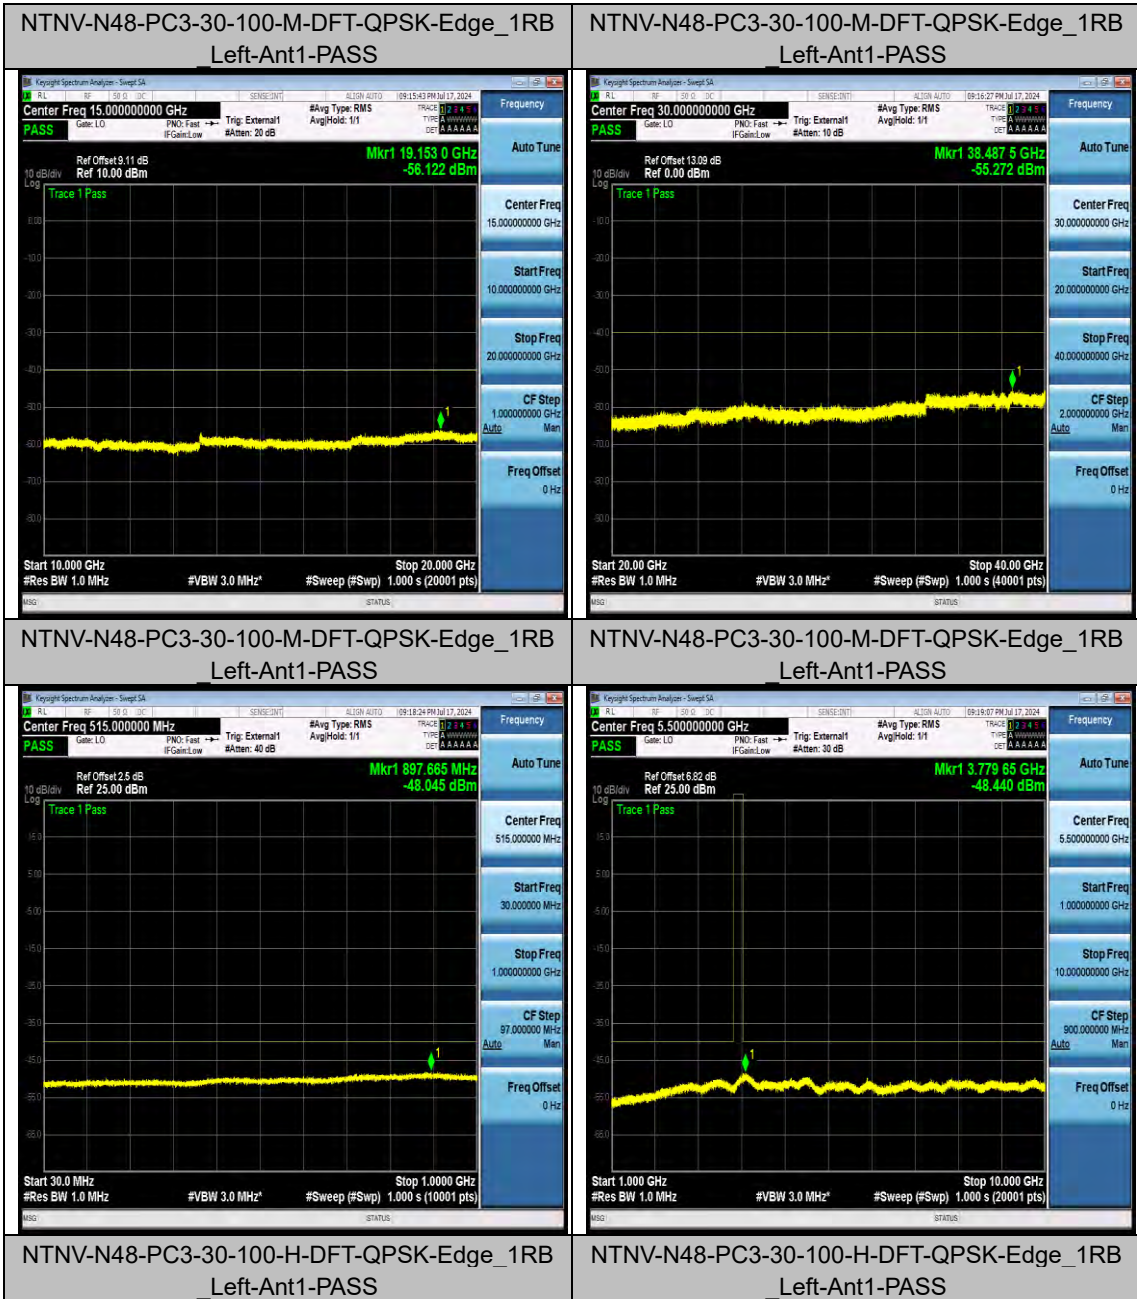

BUREAU VERITAS

Test Report No.: W7L-240618W002RF13

BV 7Layers Communications Technology (Shenzhen) Co., Ltd

Room B37, Warehouse A5, No.3 Chiwan 4th Road, Zhaoshang Street, Nanshan District Shenzhen, Guangdong, People's Republic of China

Tel: +86 755 8869 6566
Fax: +86 755 8869 6577
Email: customerservice.sw@bureauveritas.com