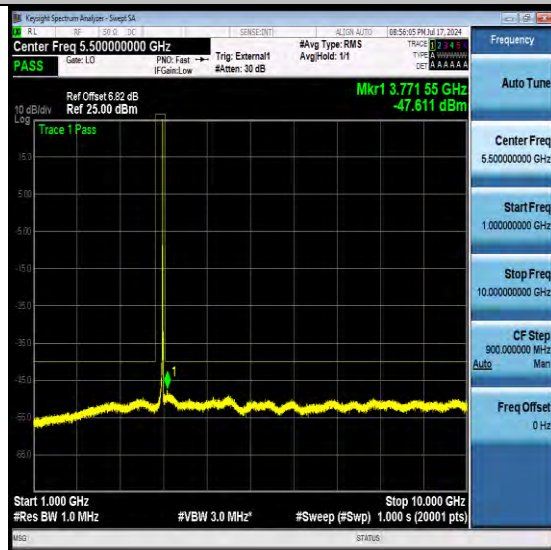

NTNV-N48-PC3-30-30-M-DFT-QPSK-Edge_1RB_Lf-Ant1-PASS

BV 7Layers Communications Technology (Shenzhen) Co., Ltd

Room B37, Warehouse A5, No.3 Chiwan 4th Road, Zhaoshang Street, Nanshan District Shenzhen, Guangdong, People's Republic of China

Tel: +86 755 8869 6566
Fax: +86 755 8869 6577
Email: customerservice.sw@bureauveritas.com