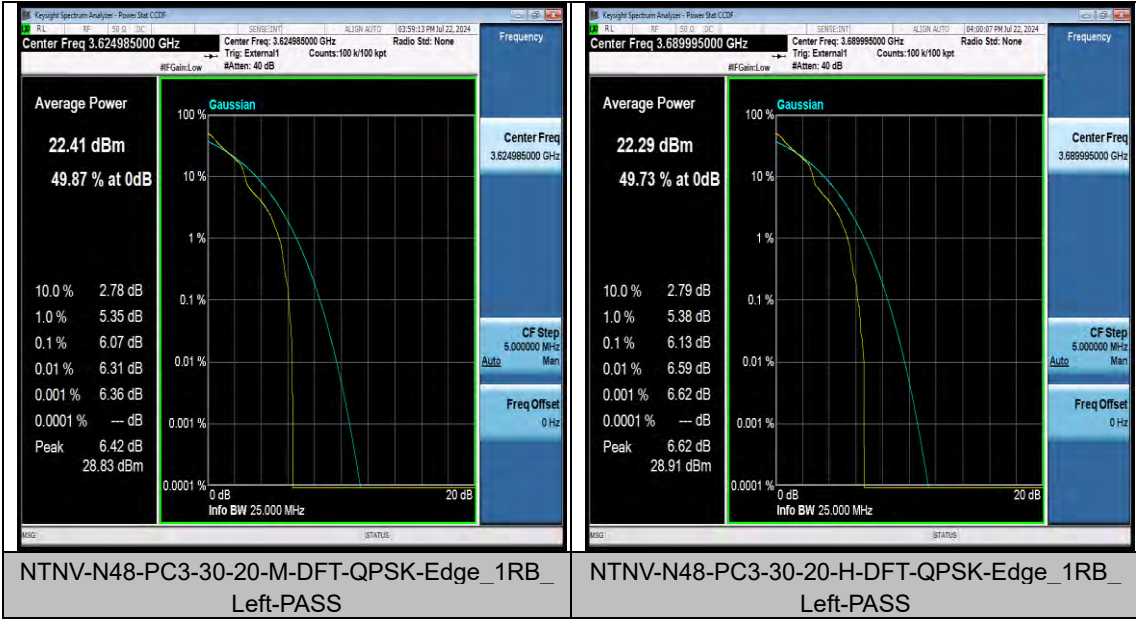

**BUREAU
VERITAS**

Test Report No.: W7L-240618W02RF13

BV 7Layers Communications Technology (Shenzhen) Co., Ltd

Room B37, Warehouse A5, No.3 Chiwan 4th Road, Zhaoshang Street, Nanshan District Shenzhen, Guangdong, People's Republic of China

Tel: +86 755 8869 6566
Fax: +86 755 8869 6577
Email: customerservice.sw@bureauveritas.com