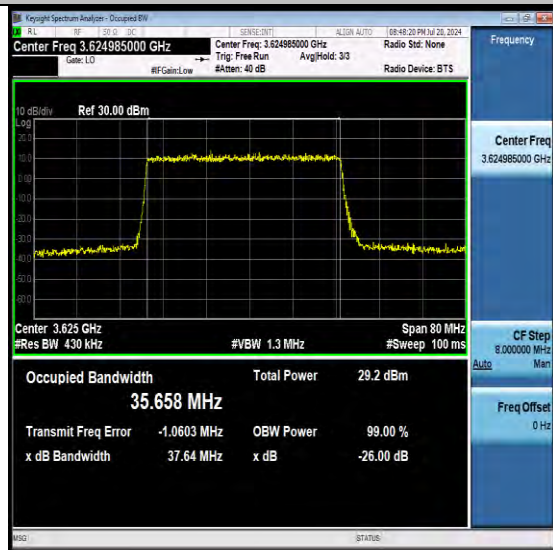

NTNV-N48-PC3-30-40-M-DFT-PI2BPSK-Outer\_Fu II-Ant1-PASS

NTNV-N48-PC3-30-40-M-DFT-QPSK-Outer\_Full-Ant1-PASS

NTNV-N48-PC3-30-40-M-DFT-16QAM-Outer\_Full-Ant1-PASS

BV 7Layers Communications Technology (Shenzhen) Co., Ltd