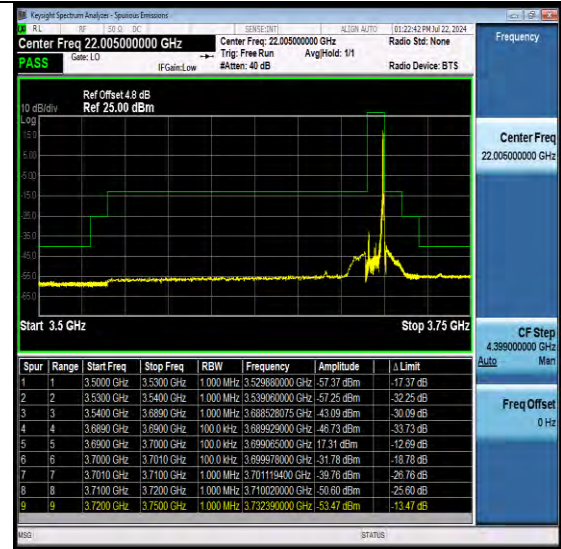

BUREAU VERITAS

Test Report No.: W7L-240618W02RF13

NTNV-N48-PC3-30-10-H-DFT-QPSK-Edge\_1RB\_ Left-Ant1-PASS

NTNV-N48-PC3-30-10-H-DFT-QPSK-Edge\_1RB\_ Right-Ant1-PASS

BV 7Layers Communications Technology (Shenzhen) Co., Ltd