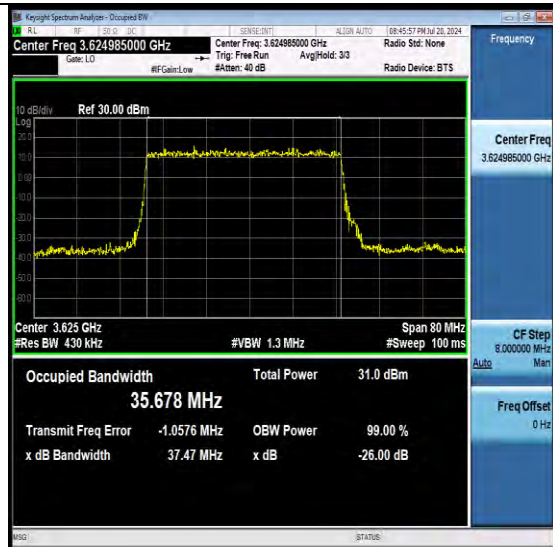

NTNV-N48-PC3-30-40-M-DFT-PI2BPSK-Outer\_Fu II-Ant1-PASS

NTNV-N48-PC3-30-40-M-DFT-QPSK-Outer\_Full-Ant1-PASS

NTNV-N48-PC3-30-40-M-DFT-16QAM-Outer\_Full-Ant1-PASS

BV 7Layers Communications Technology (Shenzhen) Co., Ltd