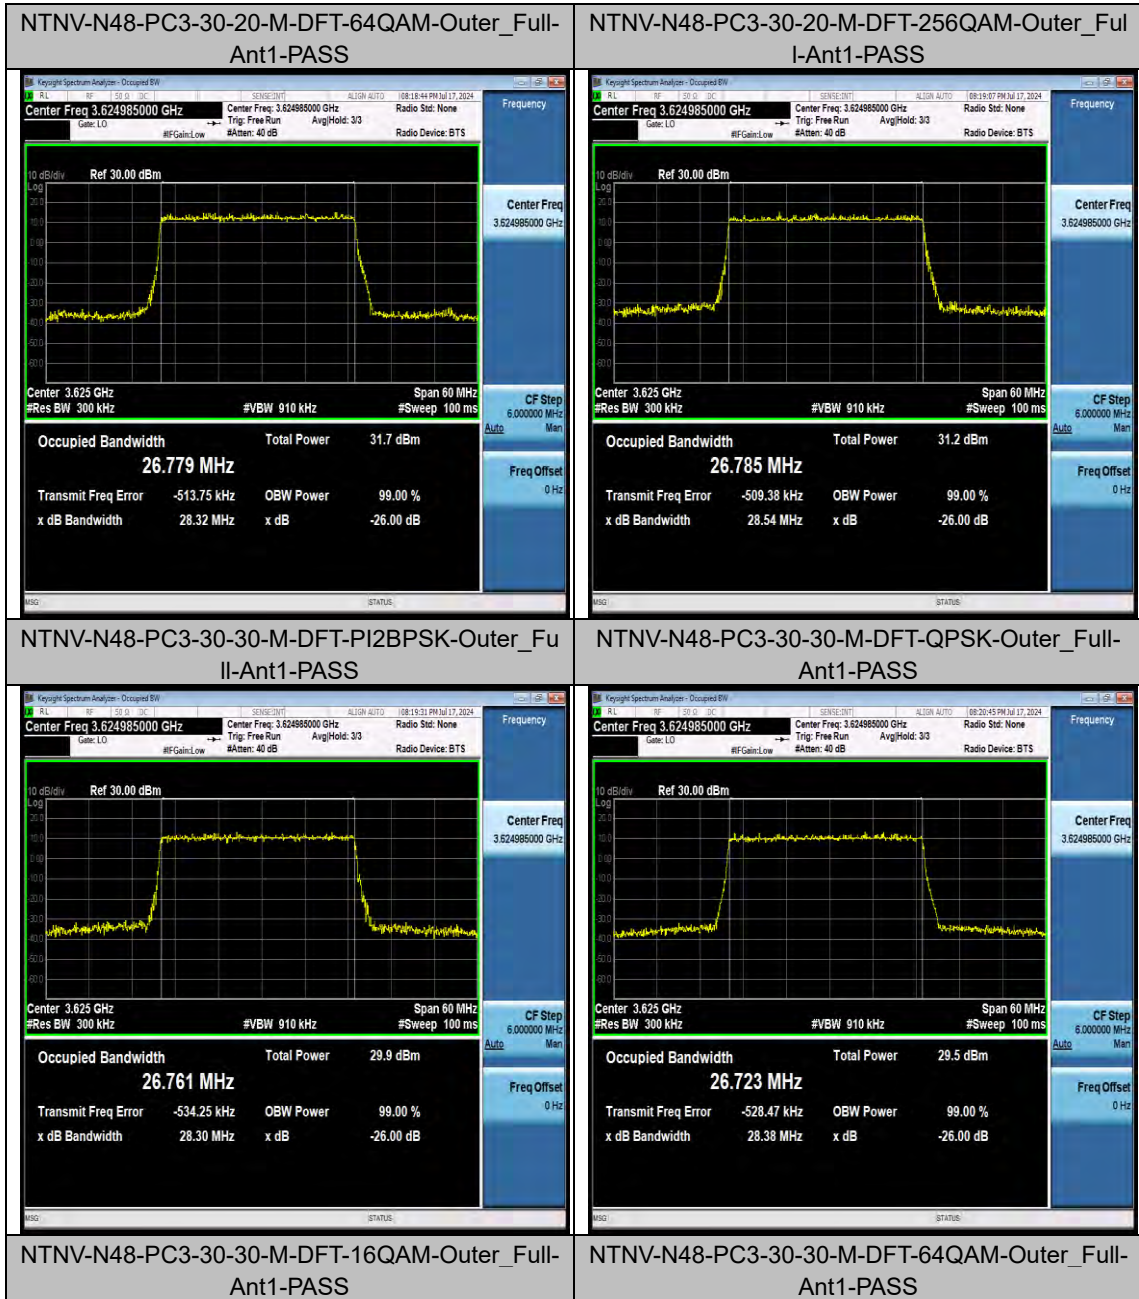

**BUREAU
VERITAS**

Test Report No.: W7L-240618W002RF13

BV 7Layers Communications Technology (Shenzhen) Co., Ltd

Room B37, Warehouse A5, No.3 Chiwan 4th Road, Zhaoshang Street, Nanshan District Shenzhen, Guangdong, People's Republic of China

Tel: +86 755 8869 6566
Fax: +86 755 8869 6577
Email: customerservice.sw@bureauveritas.com