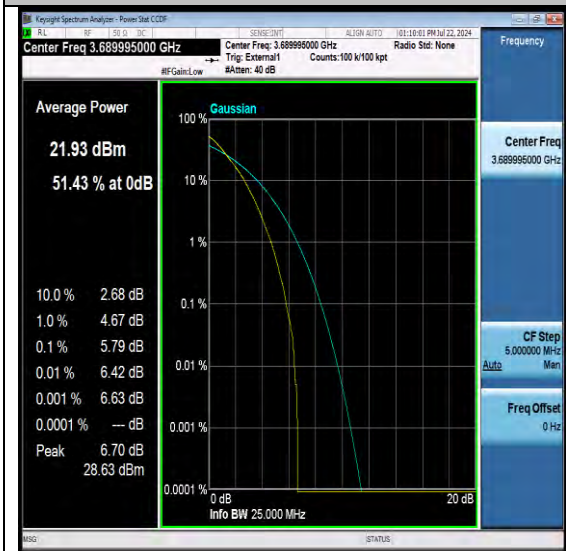

NTNV-N48-PC3-30-20-H-DFT-QPSK-Outer_Full-P ASS