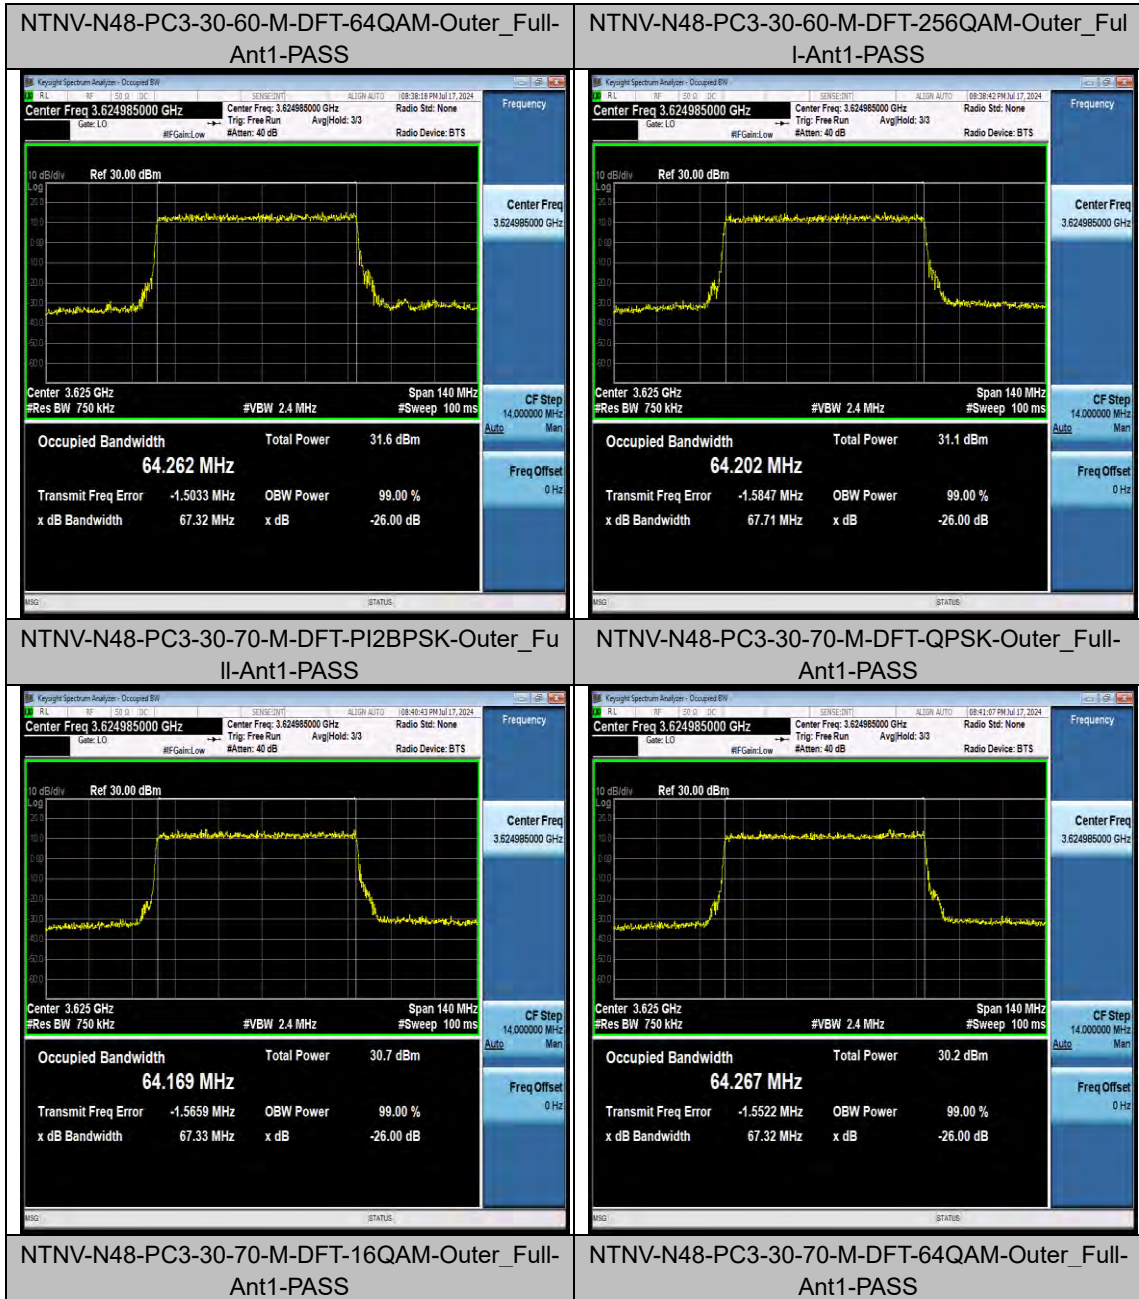

BUREAU VERITAS

Test Report No.: W7L-240618W002RF13

BV 7Layers Communications Technology (Shenzhen) Co., Ltd

Room B37, Warehouse A5, No.3 Chiwan 4th Road, Zhaoshang Street, Nanshan District Shenzhen, Guangdong, People's Republic of China

Tel: +86 755 8869 6566
Fax: +86 755 8869 6577
Email: customerservice.sw@bureauveritas.com