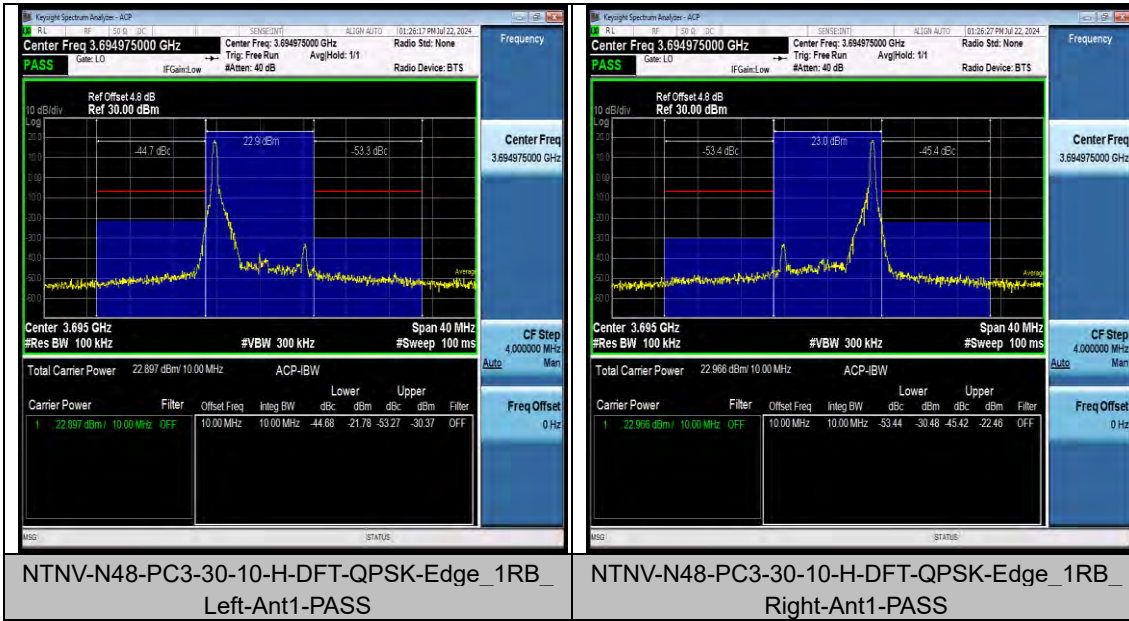

**BUREAU
VERITAS**

Test Report No.: W7L-240618W002RF13

BV 7Layers Communications Technology
(Shenzhen) Co., Ltd

Room B37, Warehouse A5, No.3 Chiwan 4th Road,
Zhaoshang Street, Nanshan District Shenzhen,
Guangdong, People's Republic of China

Tel: +86 755 8869 6566
Fax: +86 755 8869 6577
Email: customerservice.sw@bureauveritas.com