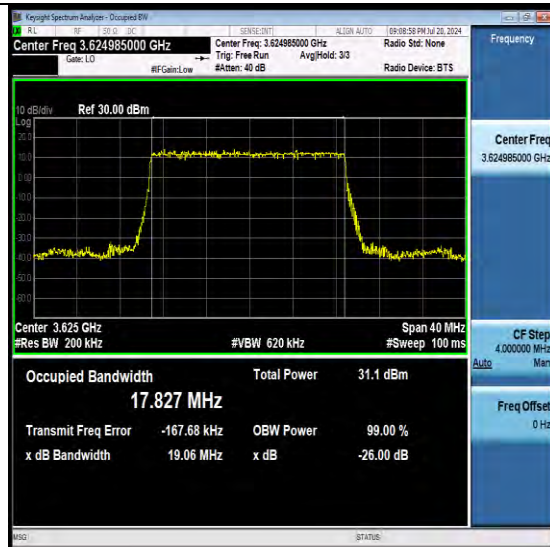

NTNV-N48-PC3-30-20-M-DFT-PI2BPSK-Outer\_Fu II-Ant1-PASS

NTNV-N48-PC3-30-20-M-DFT-QPSK-Outer\_Full-Ant1-PASS

NTNV-N48-PC3-30-20-M-DFT-16QAM-Outer\_Full-Ant1-PASS

BV 7Layers Communications Technology (Shenzhen) Co., Ltd