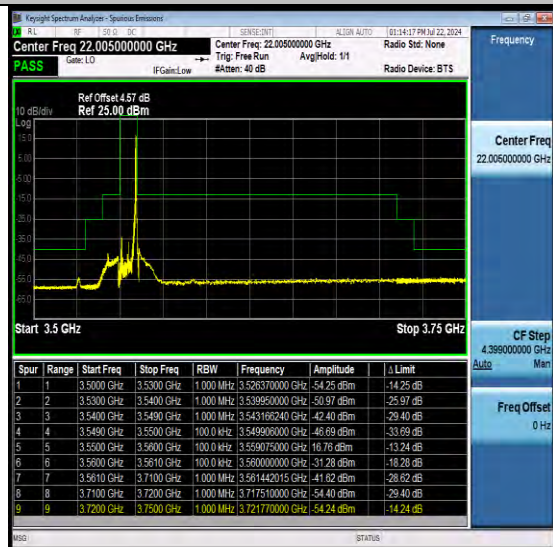

BV 7Layers Communications Technology (Shenzhen) Co., Ltd

Room B37, Warehouse A5, No.3 Chiwan 4th Road, Zhaoshang Street, Nanshan District Shenzhen, Guangdong, People's Republic of China

Tel: +86 755 8869 6566 Fax: +86 755 8869 6577

Email: customerservice.sw@bureauveritas.com