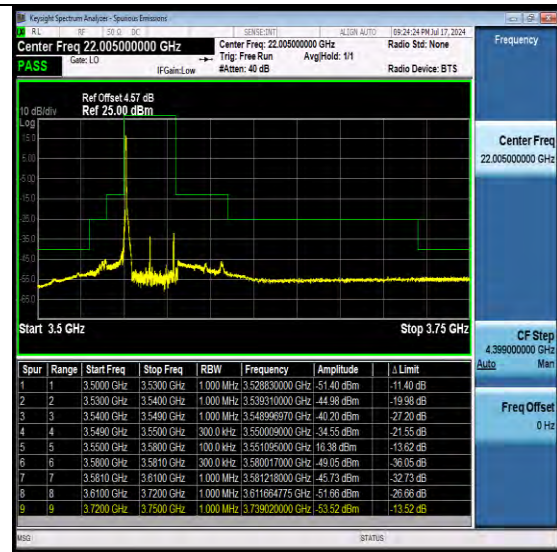

NTNV-N48-PC3-30-30-L-DFT-QPSK-Edge_1RB_
Left-Ant1-PASS