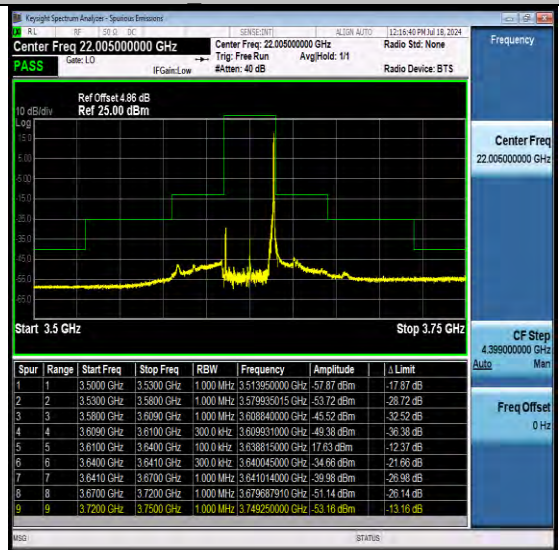

NTNV-N48-PC3-30-100-M-DFT-QPSK-Edge_1RB
Left-Ant1-PASS

BV 7Layers Communications Technology (Shenzhen) Co., Ltd

Room B37, Warehouse A5, No.3 Chiwan 4th Road, Zhaoshang Street, Nanshan District Shenzhen, Guangdong, People's Republic of China

Tel: +86 755 8869 6566
Fax: +86 755 8869 6577
Email: customerservice.sw@bureauveritas.com