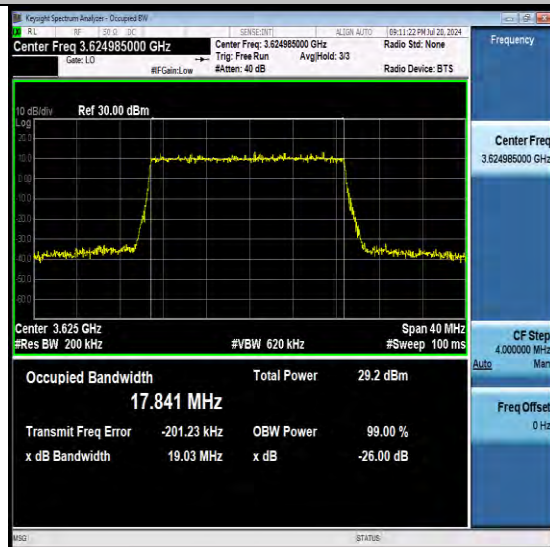

NTNV-N48-PC3-30-20-M-DFT-PI2BPSK-Outer\_Fu II-Ant1-PASS

NTNV-N48-PC3-30-20-M-DFT-QPSK-Outer\_Full-Ant1-PASS

NTNV-N48-PC3-30-20-M-DFT-16QAM-Outer\_Full-Ant1-PASS

BV 7Layers Communications Technology (Shenzhen) Co., Ltd