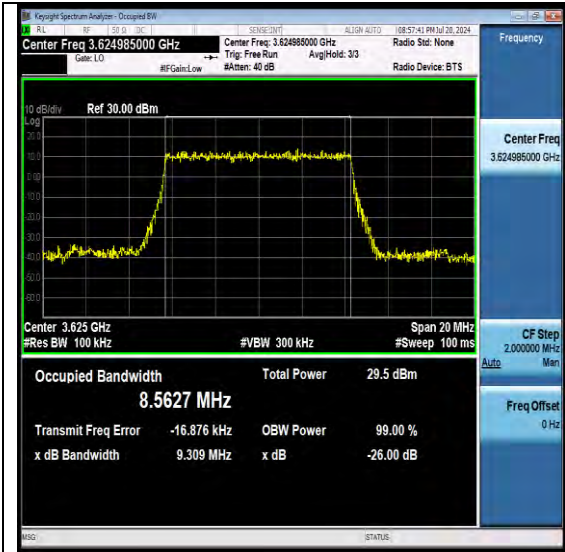

TEST GRAPHS

NTNV-N48-PC3-30-10-M-DFT-PI2BPSK-Outer_Fu II-Ant1-PASS