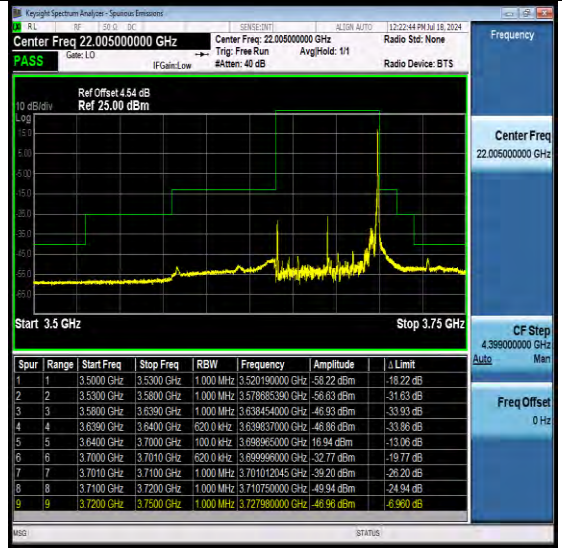

NTNV-N48-PC3-30-60-L-DFT-QPSK-Edge_1RB_ Right-Ant1-PASS

NTNV-N48-PC3-30-60-M-DFT-QPSK-Edge_1RB_ Right-Ant1-PASS

NTNV-N48-PC3-30-60-H-DFT-QPSK-Edge_1RB_ Right-Ant1-PASS

BV 7Layers Communications Technology (Shenzhen) Co., Ltd

Room B37, Warehouse A5, No.3 Chiwan 4th Road, Zhaoshang Street, Nanshan District Shenzhen, Guangdong, People's Republic of China

Tel: +86 755 8869 6566
Fax: +86 755 8869 6577
Email: customerservice.sw@bureauveritas.com