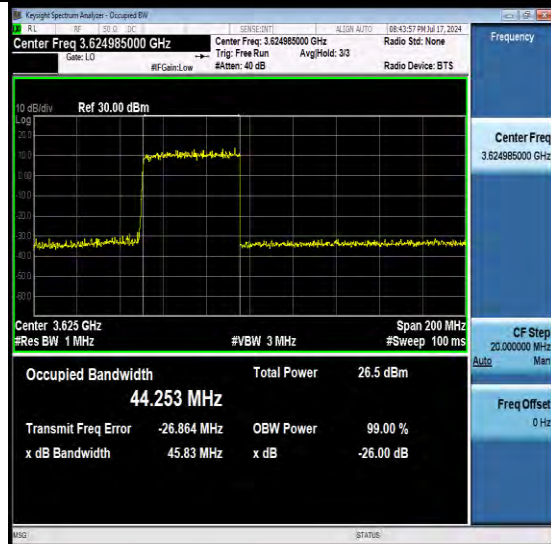

BUREAU VERITAS

Test Report No.: W7L-240618W02RF13

NTNV-N48-PC3-30-10-M-DFT-256QAM-Outer\_Full-Ant1-PASS

NTNV-N48-PC3-30-100-M-DFT-PI2BPSK-Outer\_Full-Ant1-PASS

NTNV-N48-PC3-30-100-M-DFT-QPSK-Outer\_Full-Ant1-PASS