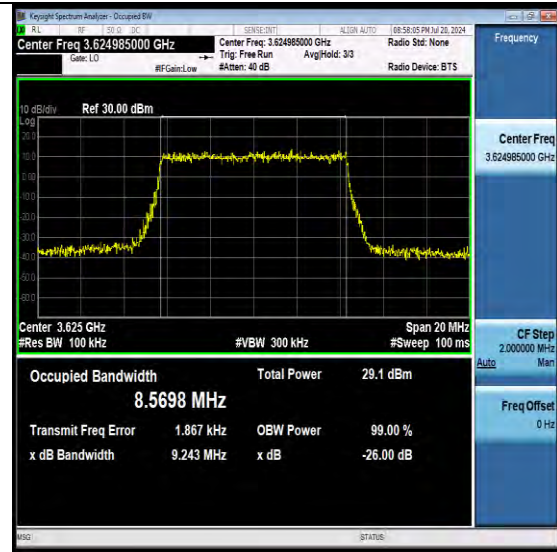

NTNV-N48-PC3-30-10-M-DFT-QPSK-Outer_Full-Ant1-PASS