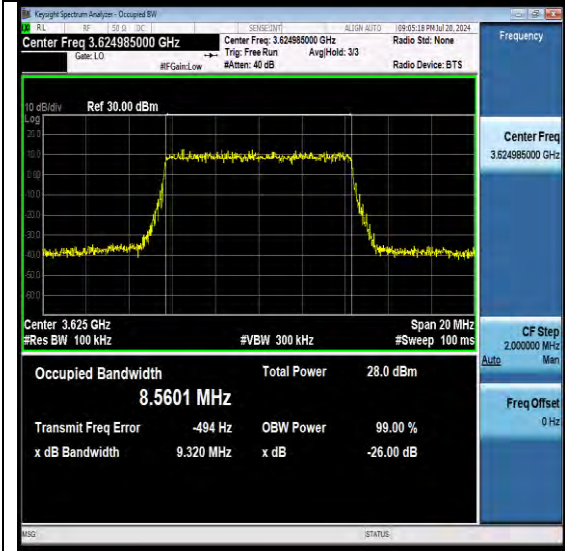

NTNV-N48-PC3-30-10-M-DFT-16QAM-Outer_Full-Ant1-PASS