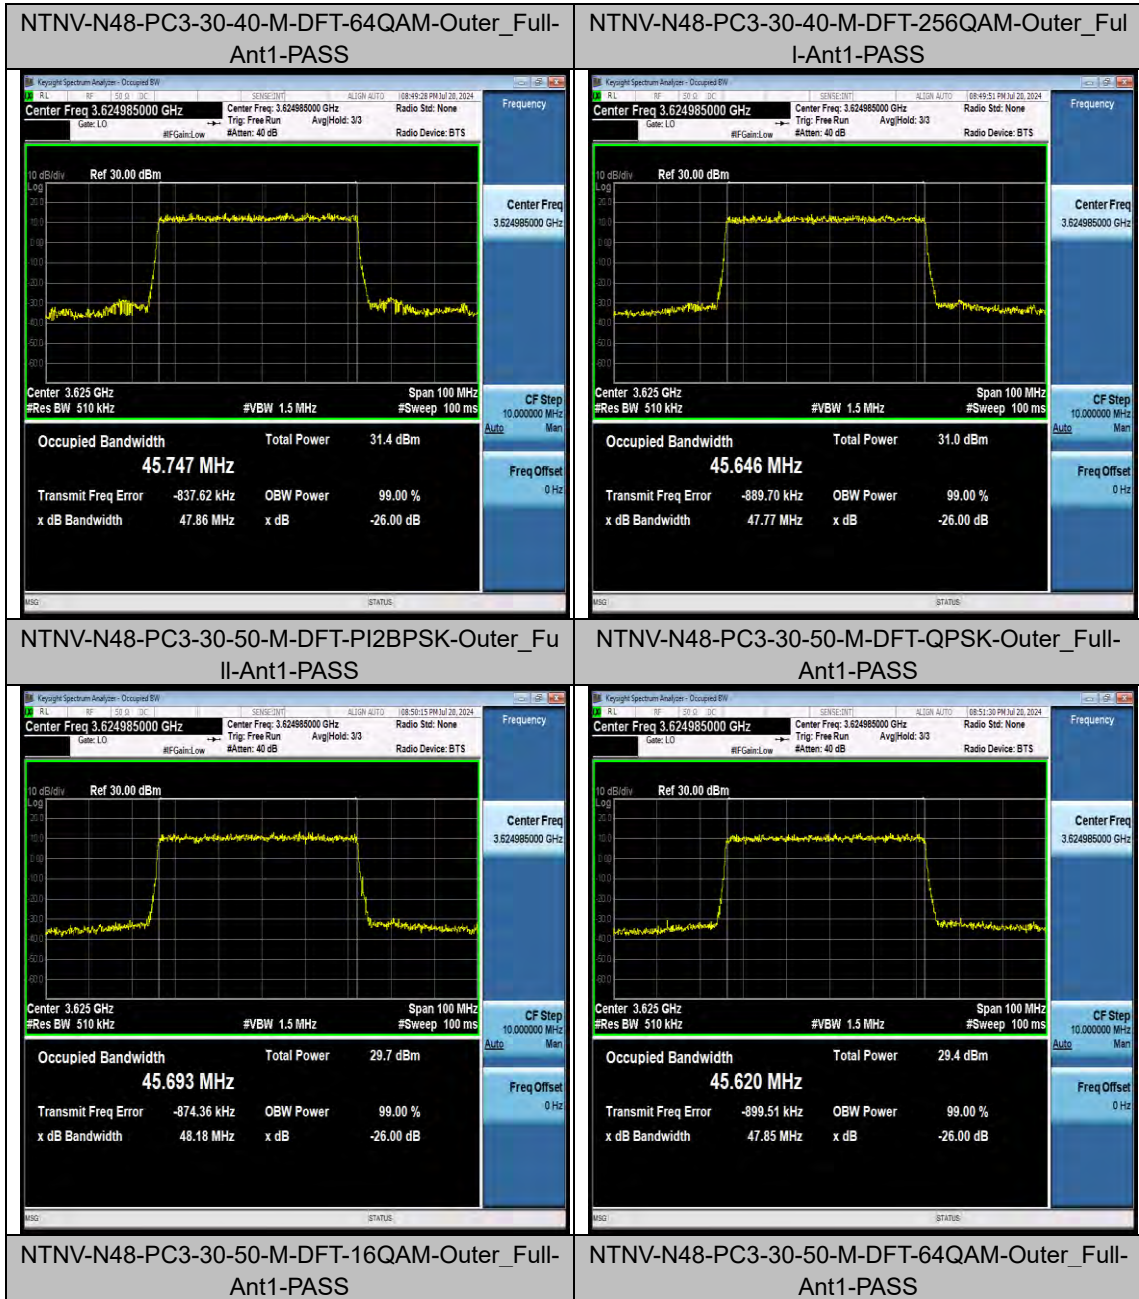

BUREAU VERITAS

Test Report No.: W7L-240618W002RF13

BV 7Layers Communications Technology (Shenzhen) Co., Ltd

Room B37, Warehouse A5, No.3 Chiwan 4th Road, Zhaoshang Street, Nanshan District Shenzhen, Guangdong, People's Republic of China

Tel: +86 755 8869 6566
Fax: +86 755 8869 6577
Email: customerservice.sw@bureauveritas.com