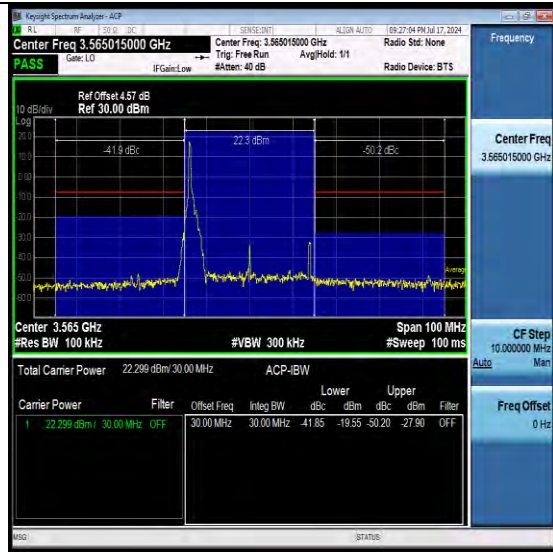

NTNV-N48-PC3-30-30-L-DFT-QPSK-Edge_1RB_Left-Ant1-PASS