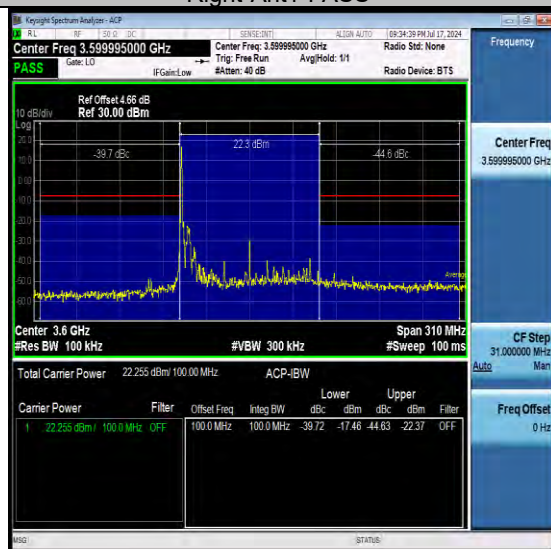

Room B37, Warehouse A5, No.3 Chiwan 4th Road, Zhaoshang Street, Nanshan District Shenzhen, Guangdong, People's Republic of China

Tel: +86 755 8869 6566
Fax: +86 755 8869 6577
Email: customerservice.sw@bureauveritas.com