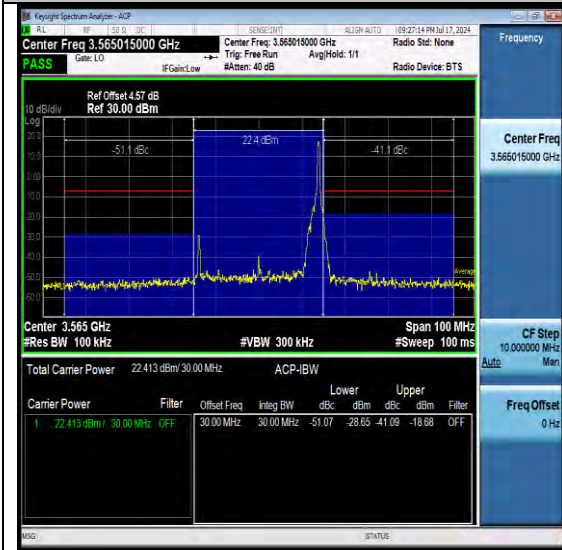

NTNV-N48-PC3-30-30-L-DFT-QPSK-Edge_1RB_Right-Ant1-PASS