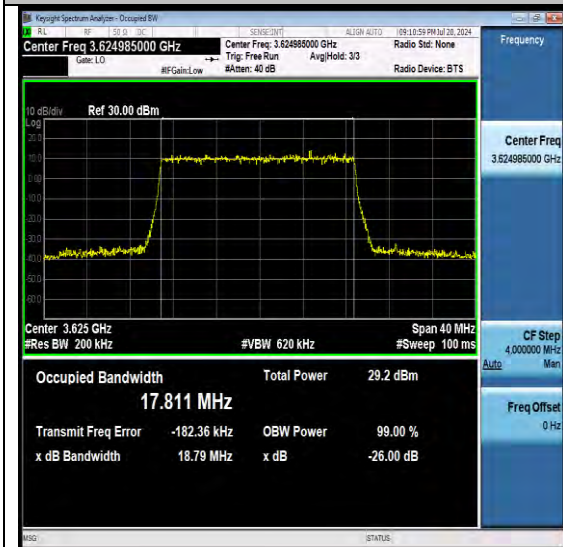

NTNV-N48-PC3-30-20-M-DFT-PI2BPSK-Outer\_Fu II-Ant1-PASS

NTNV-N48-PC3-30-20-M-DFT-QPSK-Outer\_Full-Ant1-PASS

NTNV-N48-PC3-30-20-M-DFT-16QAM-Outer\_Full-Ant1-PASS

BV 7Layers Communications Technology (Shenzhen) Co., Ltd