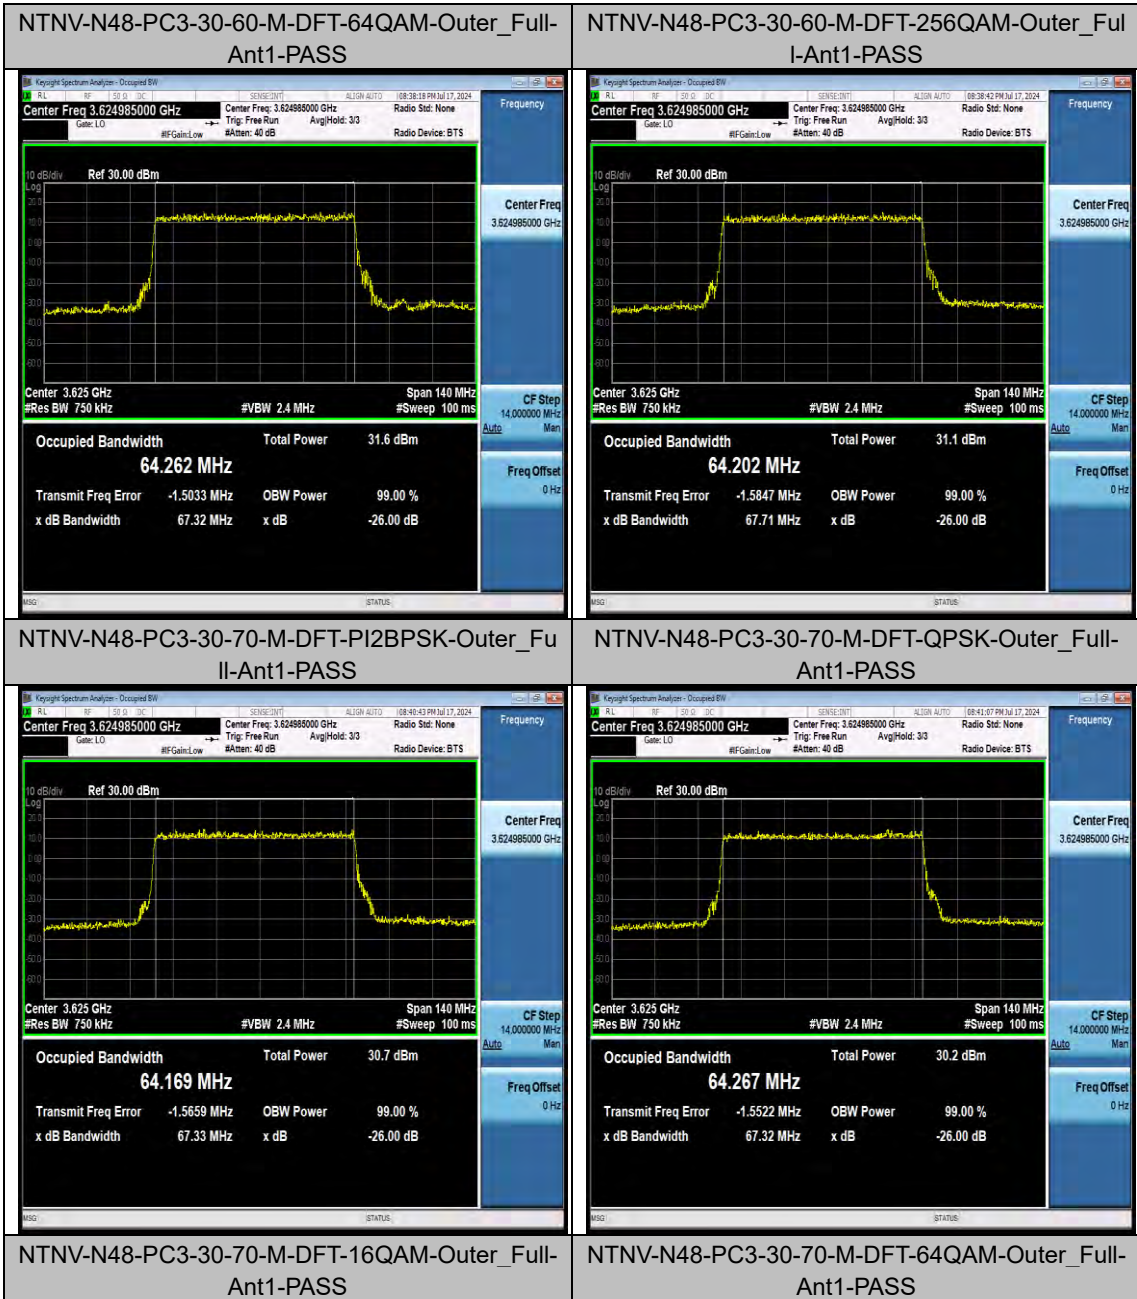

BUREAU VERITAS

Test Report No.: W7L-240618W002RF13

BV 7Layers Communications Technology (Shenzhen) Co., Ltd

Room B37, Warehouse A5, No.3 Chiwan 4th Road, Zhaoshang Street, Nanshan District Shenzhen, Guangdong, People's Republic of China

Tel: +86 755 8869 6566
Fax: +86 755 8869 6577
Email: customerservice.sw@bureauveritas.com