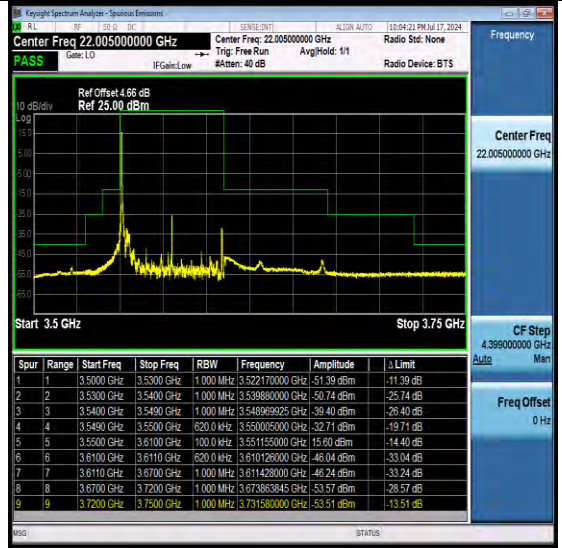

NTNV-N48-PC3-30-30-M-DFT-QPSK-Edge_1RB_Left-Ant1-PASS

NTNV-N48-PC3-30-30-H-DFT-QPSK-Edge_1RB_Left-Ant1-PASS

NTNV-N48-PC3-30-60-L-DFT-QPSK-Edge_1RB_Left-Ant1-PASS

BV 7Layers Communications Technology (Shenzhen) Co., Ltd

Room B37, Warehouse A5, No.3 Chiwan 4th Road, Zhaoshang Street, Nanshan District Shenzhen, Guangdong, People's Republic of China

Tel: +86 755 8869 6566
Fax: +86 755 8869 6577
Email: customerservice.sw@bureauveritas.com