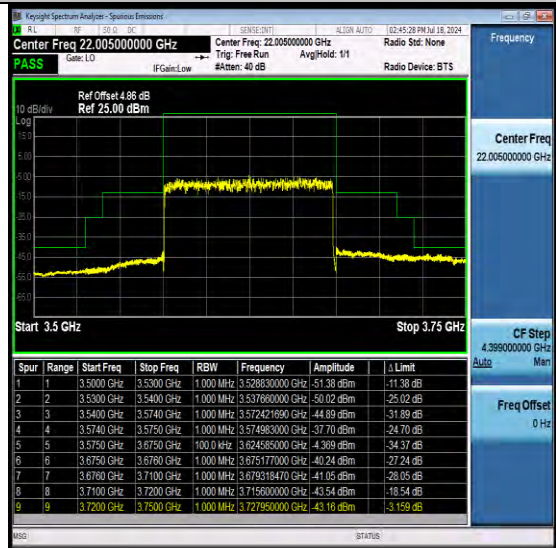

NTNV-N48-PC3-30-60-H-DFT-QPSK-Outer_Full-A
nt1-PASS

BV 7Layers Communications Technology (Shenzhen) Co., Ltd

Room B37, Warehouse A5, No.3 Chiwan 4th Road, Zhaoshang Street, Nanshan District Shenzhen, Guangdong, People's Republic of China

Tel: +86 755 8869 6566
Fax: +86 755 8869 6577
Email: customerservice.sw@bureauveritas.com