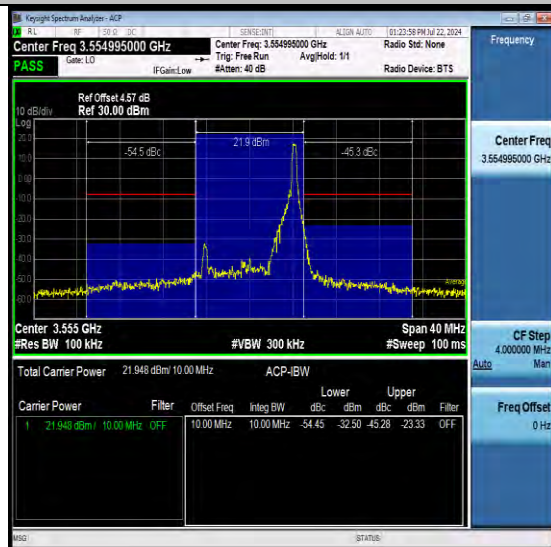

BV 7Layers Communications Technology (Shenzhen) Co., Ltd

Room B37, Warehouse A5, No.3 Chiwan 4th Road, Zhaoshang Street, Nanshan District Shenzhen, Guangdong, People's Republic of China

Tel: +86 755 8869 6566

Fax: +86 755 8869 6577

Email: customerservice.sw@bureauveritas.com