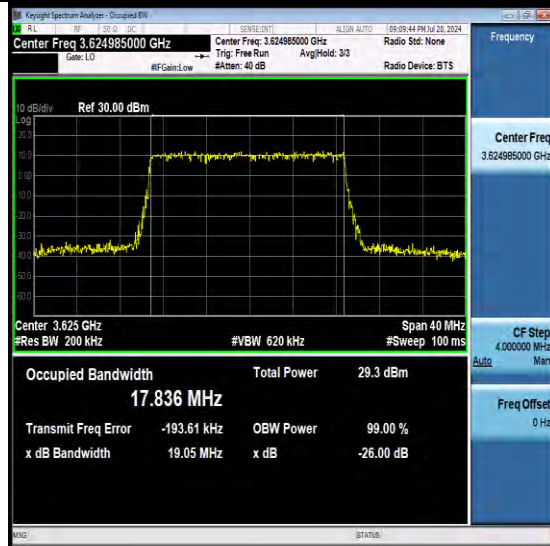

NTNV-N48-PC3-30-20-M-DFT-PI2BPSK-Outer\_Fu II-Ant1-PASS

NTNV-N48-PC3-30-20-M-DFT-QPSK-Outer\_Full-Ant1-PASS

NTNV-N48-PC3-30-20-M-DFT-16QAM-Outer\_Full-Ant1-PASS

BV 7Layers Communications Technology (Shenzhen) Co., Ltd