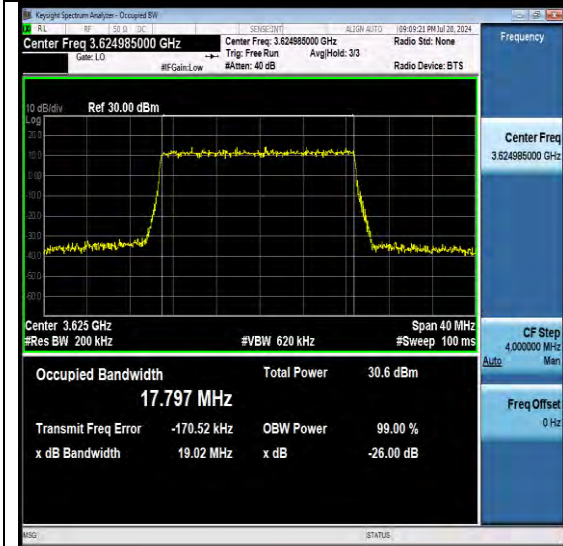

NTNV-N48-PC3-30-20-M-DFT-PI2BPSK-Outer\_Fu II-Ant1-PASS

NTNV-N48-PC3-30-20-M-DFT-QPSK-Outer\_Full-Ant1-PASS

NTNV-N48-PC3-30-20-M-DFT-16QAM-Outer\_Full-Ant1-PASS

BV 7Layers Communications Technology (Shenzhen) Co., Ltd