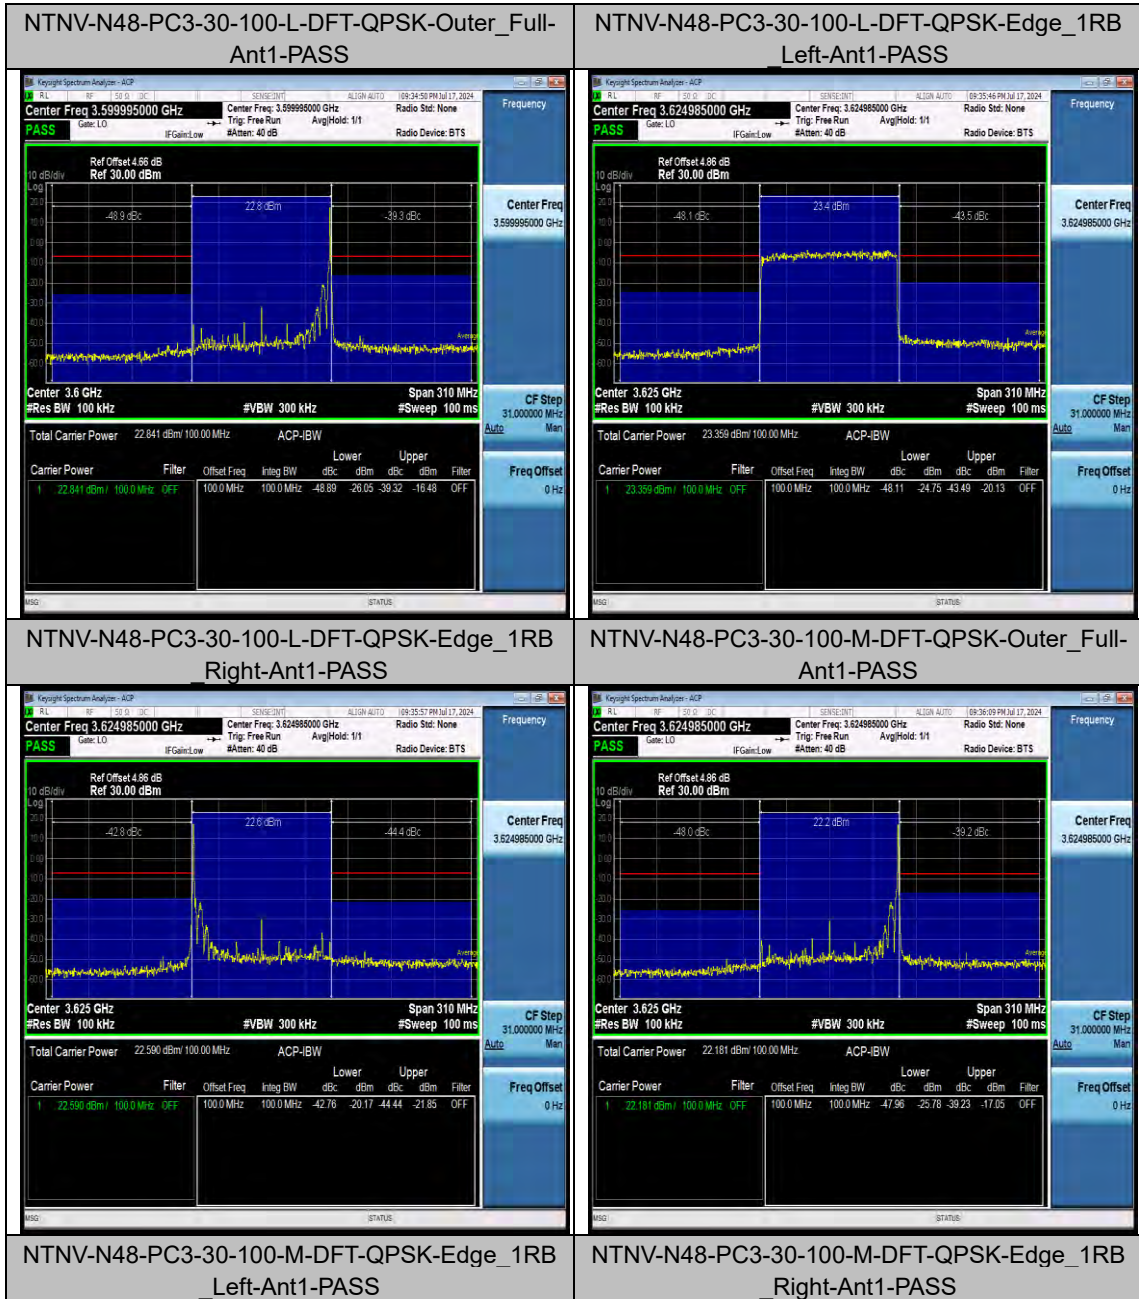

BUREAU VERITAS

Test Report No.: W7L-240618W002RF13

BV 7Layers Communications Technology (Shenzhen) Co., Ltd

Room B37, Warehouse A5, No.3 Chiwan 4th Road, Zhaoshang Street, Nanshan District Shenzhen, Guangdong, People's Republic of China

Tel: +86 755 8869 6566
Fax: +86 755 8869 6577
Email: customerservice.sw@bureauveritas.com