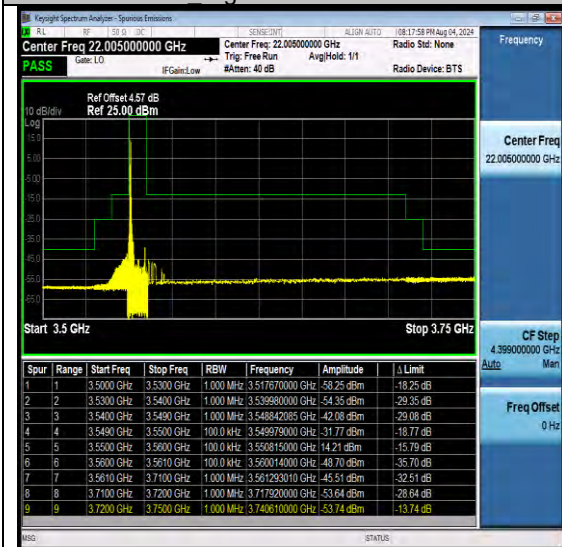

BV 7Layers Communications Technology (Shenzhen) Co., Ltd

Room B37, Warehouse A5, No.3 Chiwan 4th Road, Zhaoshang Street, Nanshan District Shenzhen, Guangdong, People's Republic of China

Tel: +86 755 8869 6566 Fax: +86 755 8869 6577

Email: customerservice.sw@bureauveritas.com