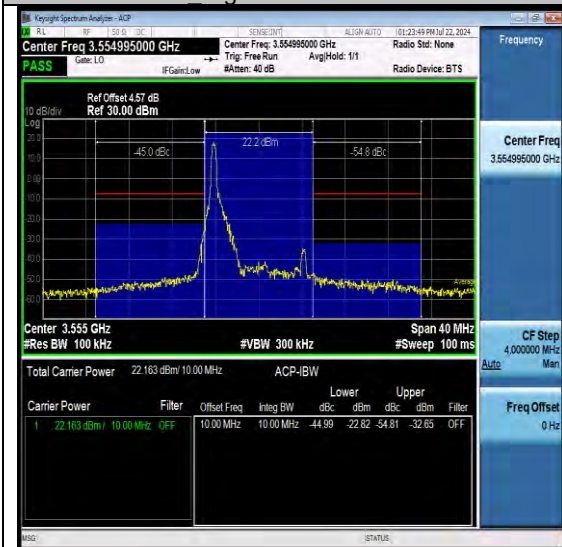

BV 7Layers Communications Technology (Shenzhen) Co., Ltd

Room B37, Warehouse A5, No.3 Chiwan 4th Road, Zhaoshang Street, Nanshan District Shenzhen, Guangdong, People's Republic of China

Tel: +86 755 8869 6566

Fax: +86 755 8869 6577

Email: customerservice.sw@bureauveritas.com