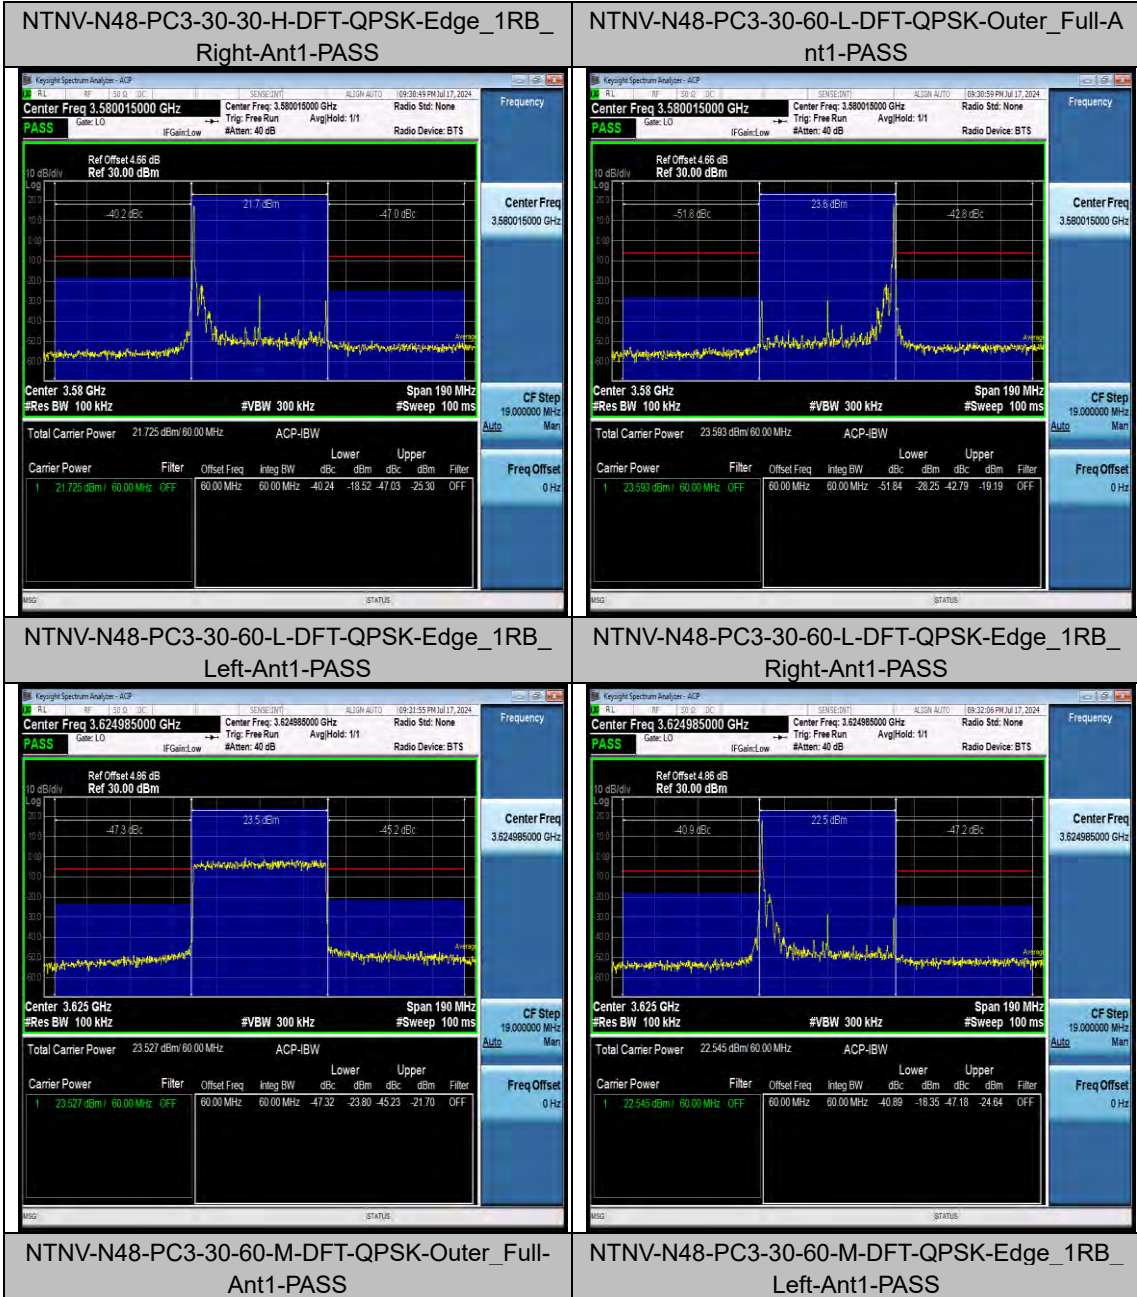

BUREAU VERITAS

Test Report No.: W7L-240618W002RF13

BV 7Layers Communications Technology (Shenzhen) Co., Ltd

Room B37, Warehouse A5, No.3 Chiwan 4th Road, Zhaoshang Street, Nanshan District Shenzhen, Guangdong, People's Republic of China

Tel: +86 755 8869 6566
Fax: +86 755 8869 6577
Email: customerservice.sw@bureauveritas.com