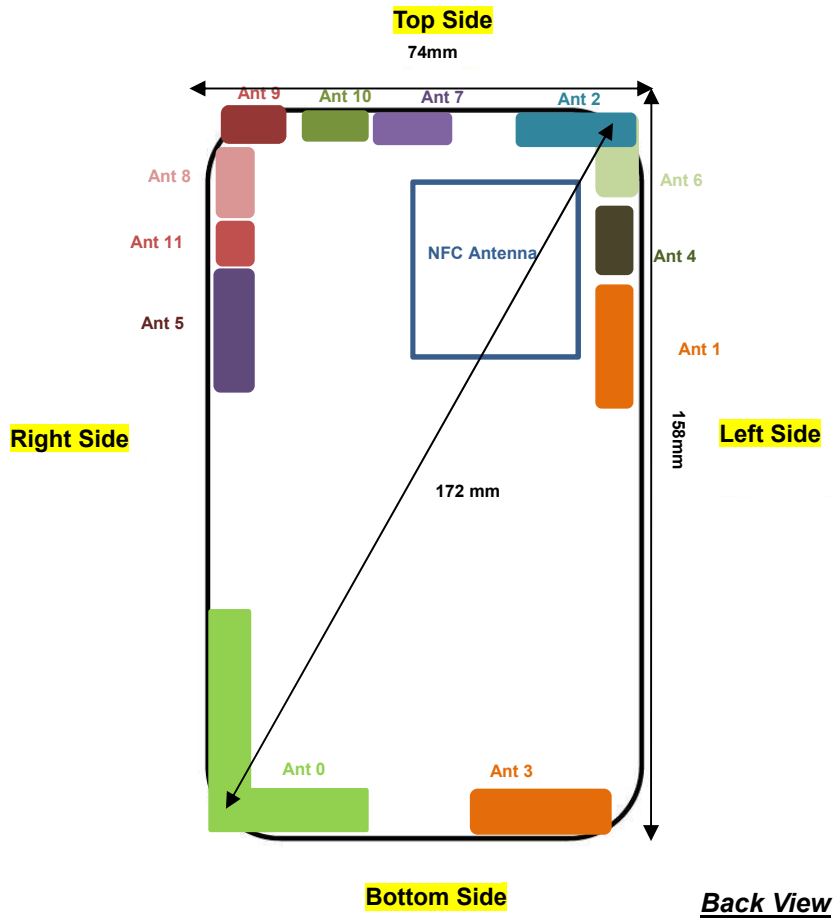

Appendix D. SAR Test Setup Photos

Head Exposure Condition

Right Cheek, Test Separation 0 mm

Right Tilted, Test Separation 0 mm

Left Cheek, Test Separation 0 mm

Left Tilted, Test Separation 0 mm

Body-worn Exposure Condition

Front, Test Separation 15 mm

Back, Test Separation 15 mm

Product Specific 10g SAR

Front, Test Separation 0 mm

Back, Test Separation 0 mm

Right Side, Test Separation 0 mm

Top Side, Test Separation 0 mm

Appendix D. PD Test Setup Photos

Top Side, Test Separation 2 mm

Top Side, Test Separation 10 mm

Top Side, Test Separation 8.59 mm

Front, Test Separation 2 mm

Back, Test Separation 2 mm

Right Side, Test Separation 2 mm

Antenna Location

Antenna	Support Band
Antenna 10	WLAN 6GHz chain0<TX/RX>
Antenna 11	WLAN 6GHz chain1<TX/RX>