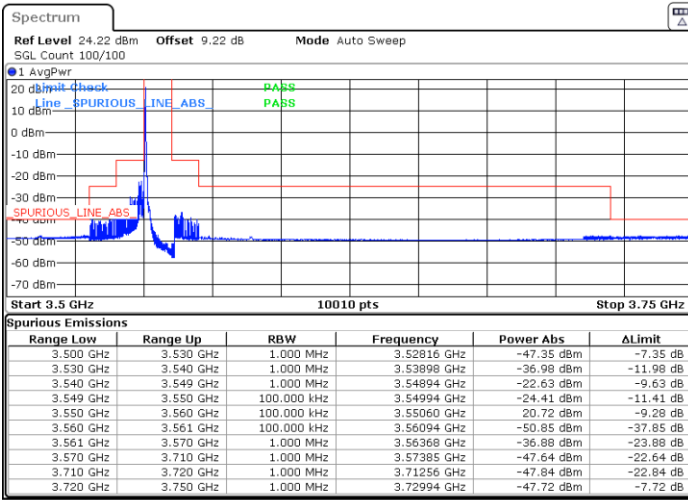

Middle Channel / Full

N/A

Date: 5.MAR.2024 00:57:59

LTE Band 48 / 10MHz

QPSK

Highest Channel / 1RB0

Highest Channel / 1RBmax

Date: 5.MAR.2024 01:13:03

Date: 5.MAR.2024 01:18:12

Highest Channel / FullIRB

N/A

Date: 5.MAR.2024 01:23:21

LTE Band 48 / 10MHz

16QAM

Lowest Channel / 1RB0

Lowest Channel / 1RBmax

Date: 5.MAR.2024 00:33:36

Date: 5.MAR.2024 00:38:55

Lowest Channel / FullIRB

N/A

Date: 5.MAR.2024 00:44:04

LTE Band 48 / 10MHz

16QAM

Middle Channel / 1RB0