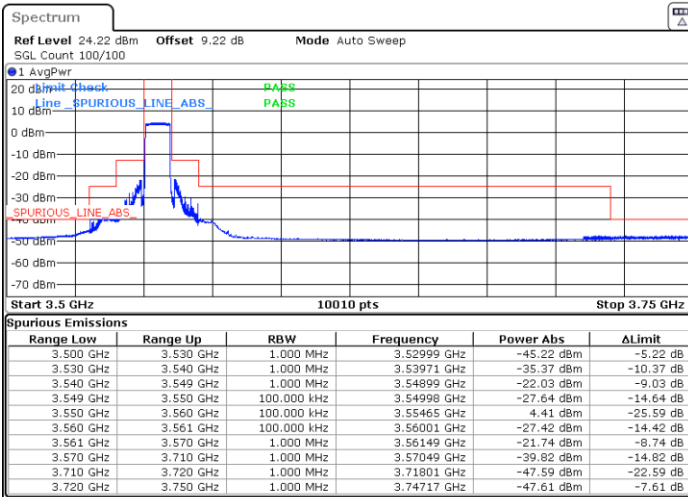

Date: 5.MAR.2024 00:30:10

LTE Band 48 / 10MHz

QPSK

Lowest Channel / 1RB0

Lowest Channel / 1RBmax

Date: 5.MAR.2024 00:32:14

Date: 5.MAR.2024 00:37:38

Lowest Channel / FullRB

N/A

Date: 5.MAR.2024 00:42:48

LTE Band 48 / 10MHz

QPSK

Middle Channel / 1RB0

Middle Channel / 1RBmax

Date: 5.MAR.2024 00:47:53

Date: 5.MAR.2024 00:52:56

Middle Channel / Full

N/A

Date: 5.MAR.2024 00:57:59

LTE Band 48 / 10MHz

QPSK

Highest Channel / 1RB0

Highest Channel / 1RBmax

Date: 5.MAR.2024 01:13:03