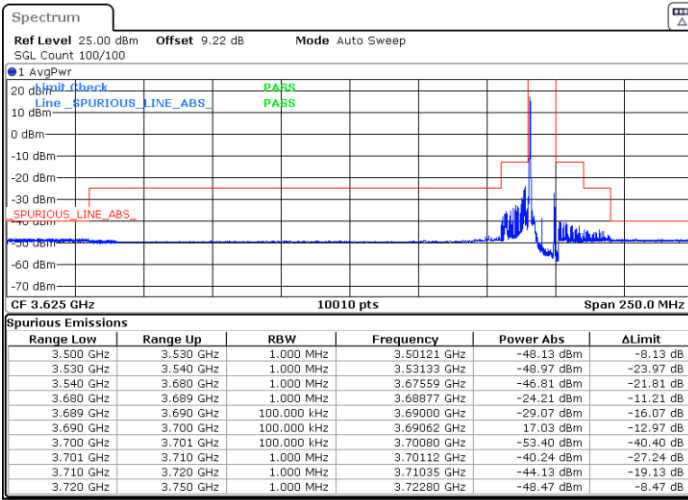

Lowest Channel / FullIRB

N/A

Date: 5.MAR.2024 00:46:37

LTE Band 48 / 10MHz

256QAM

Middle Channel / 1RB0

Middle Channel / 1RBmax

Date: 5.MAR.2024 00:51:40

Date: 5.MAR.2024 00:56:43

Middle Channel / Full

N/A

Date: 5.MAR.2024 01:01:47

LTE Band 48 / 10MHz

256QAM

Highest Channel / 1RB0

Highest Channel / 1RBmax

Date: 5.MAR.2024 01:16:53

Date: 5.MAR.2024 01:22:01

Highest Channel / FullIRB

N/A

Date: 5.MAR.2024 01:27:10

LTE Band 48 / 15MHz

QPSK

Lowest Channel / 1RB0

Lowest Channel / 1RBmax

Date: 5.MAR.2024 01:29:10

Date: 5.MAR.2024 01:34:18

Lowest Channel / FullRB

Channel Power

Date: 5.MAR.2024 23:47:19

Date: 5.MAR.2024 23:57:58

LTE Band 48 / 15MHz