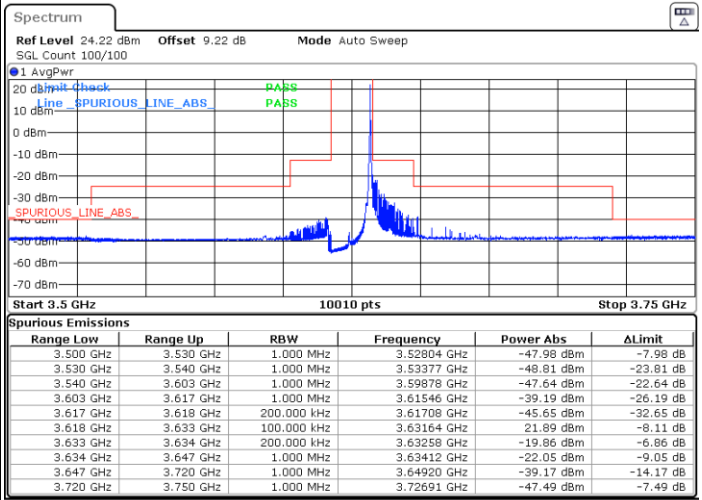

Date: 5.MAR.2024 01:16:53

Date: 5.MAR.2024 01:22:01

Highest Channel / FullIRB

N/A

Date: 5.MAR.2024 01:27:10

LTE Band 48 / 15MHz

QPSK

Lowest Channel / 1RB0

Lowest Channel / 1RBmax

Date: 5.MAR.2024 01:29:10

Date: 5.MAR.2024 01:34:18

Lowest Channel / FullRB

Channel Power

Date: 5.MAR.2024 23:47:19

Date: 5.MAR.2024 23:57:58

LTE Band 48 / 15MHz

QPSK

Middle Channel / 1RB0

Middle Channel / 1RBmax

Date: 5.MAR.2024 01:44:34

Date: 5.MAR.2024 01:49:38

Middle Channel / Full

N/A

Date: 5.MAR.2024 01:54:41

LTE Band 48 / 15MHz

QPSK

Highest Channel / 1RB0

Highest Channel / 1RBmax

Date: 5.MAR.2024 01:59:45

Date: 5.MAR.2024 02:04:54

Highest Channel / FullIRB

N/A