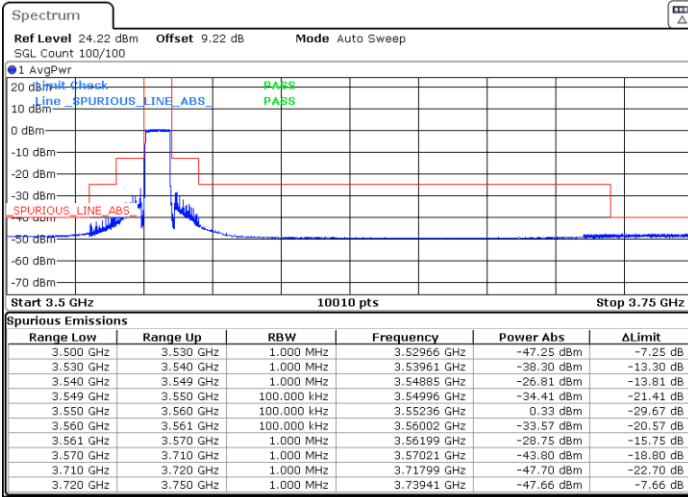

Date: 5.MAR.2024 01:00:31

LTE Band 48 / 10MHz

64QAM

Highest Channel / 1RB0

Highest Channel / 1RBmax

Date: 5.MAR.2024 01:15:36

Date: 5.MAR.2024 01:20:45

Highest Channel / FullIRB

N/A

Date: 5.MAR.2024 01:25:54

LTE Band 48 / 10MHz

256QAM

Lowest Channel / 1RB0

Lowest Channel / 1RBmax

Date: 5.MAR.2024 00:36:19

Date: 5.MAR.2024 00:41:28

Lowest Channel / FullIRB

N/A

Date: 5.MAR.2024 00:46:37

LTE Band 48 / 10MHz

256QAM

Middle Channel / 1RB0

Middle Channel / 1RBmax

Date: 5.MAR.2024 00:51:40

Date: 5.MAR.2024 00:56:43

Middle Channel / Full

N/A

Date: 5.MAR.2024 01:01:47

LTE Band 48 / 10MHz

256QAM

Highest Channel / 1RB0

Highest Channel / 1RBmax