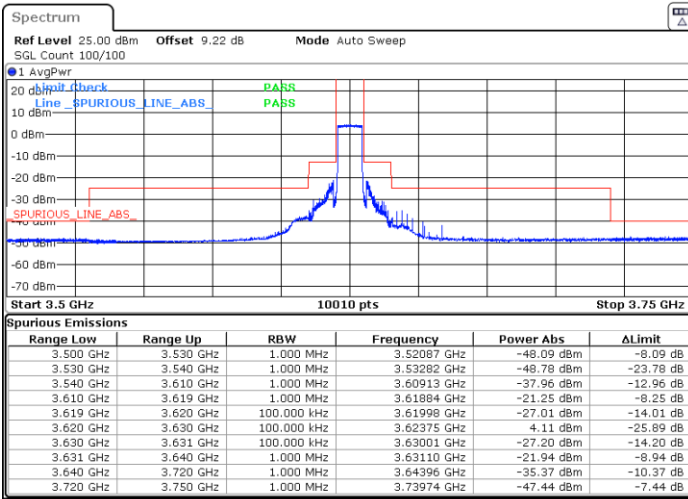

Date: 5.MAR.2024 00:30:10

LTE Band 48 / 10MHz

QPSK

Lowest Channel / 1RB0

Lowest Channel / 1RBmax

Date: 5.MAR.2024 00:32:14

Date: 5.MAR.2024 00:37:38

Lowest Channel / FullRB

N/A

Date: 5.MAR.2024 00:42:48

LTE Band 48 / 10MHz

QPSK

Middle Channel / 1RB0

Middle Channel / 1RBmax

Date: 5.MAR.2024 00:47:53

Date: 5.MAR.2024 00:52:56

Middle Channel / Full

N/A

Date: 5.MAR.2024 00:57:59

LTE Band 48 / 10MHz

QPSK

Highest Channel / 1RB0

Highest Channel / 1RBmax

Date: 5.MAR.2024 01:13:03

Date: 5.MAR.2024 01:18:12

Highest Channel / FullIRB

N/A

Date: 5.MAR.2024 01:23:21

LTE Band 48 / 10MHz

16QAM

Lowest Channel / 1RB0

Lowest Channel / 1RBmax