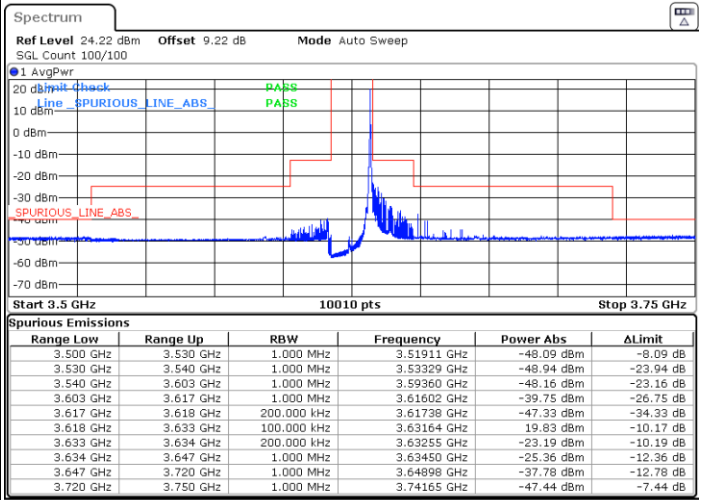

Date: 5.MAR.2024 02:06:10

Highest Channel / FullIRB

N/A

Date: 5.MAR.2024 02:11:19

LTE Band 48 / 15MHz

64QAM

Lowest Channel / 1RB0

Lowest Channel / 1RBmax

Date: 5.MAR.2024 01:31:43

Date: 5.MAR.2024 01:36:52

Lowest Channel / FullIRB

N/A

Date: 5.MAR.2024 01:42:02

LTE Band 48 / 15MHz

64QAM

Middle Channel / 1RB0

Middle Channel / 1RBmax

Date: 5.MAR.2024 01:47:06

Date: 5.MAR.2024 01:52:09

Middle Channel / Full

N/A

Date: 5.MAR.2024 01:57:13

LTE Band 48 / 15MHz

64QAM

Highest Channel / 1RB0

Highest Channel / 1RBmax

Date: 5.MAR.2024 02:02:18

Date: 5.MAR.2024 02:07:27

Highest Channel / FullIRB

N/A

Date: 5.MAR.2024 02:12:36

LTE Band 48 / 15MHz