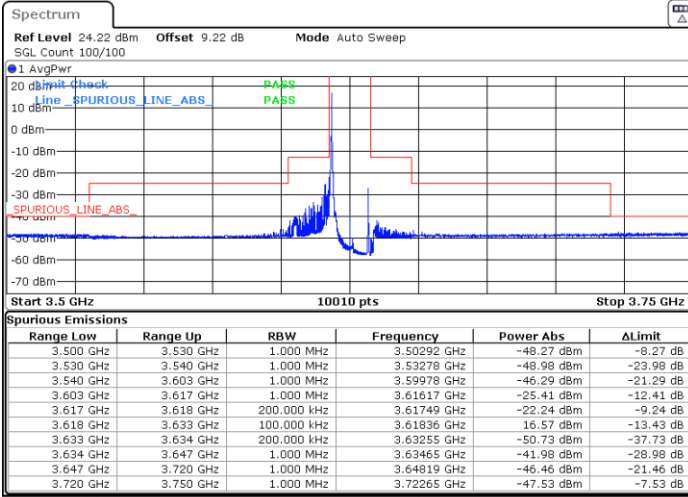

Highest Channel / 1RB0

Highest Channel / 1RBmax

Date: 5.MAR.2024 02:02:18

Date: 5.MAR.2024 02:07:27

Highest Channel / FullIRB

N/A

Date: 5.MAR.2024 02:12:36

LTE Band 48 / 15MHz

256QAM

Lowest Channel / 1RB0

Lowest Channel / 1RBmax

Date: 5.MAR.2024 01:32:59

Date: 5.MAR.2024 01:38:08

Lowest Channel / FullIRB

N/A

Date: 5.MAR.2024 01:43:18

LTE Band 48 / 15MHz

256QAM

Middle Channel / 1RB0

Middle Channel / 1RBmax

Date: 5.MAR.2024 01:48:22

Date: 5.MAR.2024 01:53:25

Middle Channel / Full

N/A

Date: 5.MAR.2024 01:58:29

LTE Band 48 / 15MHz

256QAM

Highest Channel / 1RB0

Highest Channel / 1RBmax

Date: 5.MAR.2024 02:03:34

Date: 5.MAR.2024 02:08:43

Highest Channel / FullIRB