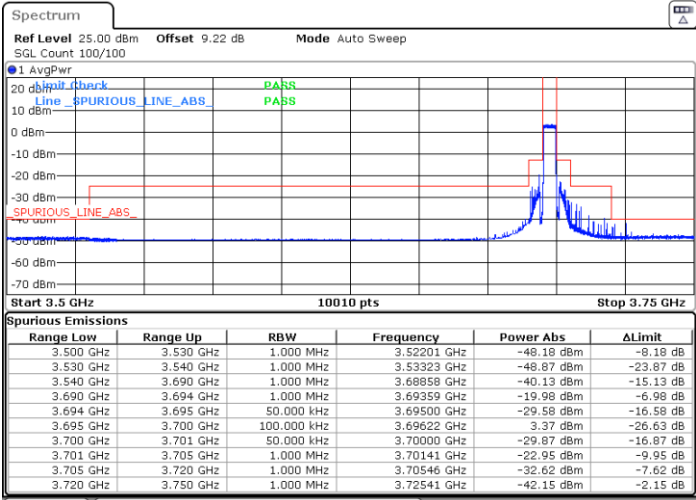

LTE Band 48 / 5MHz

256QAM

Highest Channel / 1RB0

Highest Channel / 1RBmax

Date: 5.MAR.2024 00:19:12

Date: 5.MAR.2024 00:24:41

Highest Channel / FullIRB

N/A

Date: 5.MAR.2024 00:30:10

LTE Band 48 / 10MHz

QPSK

Lowest Channel / 1RB0

Lowest Channel / 1RBmax

Date: 5.MAR.2024 00:32:14

Date: 5.MAR.2024 00:37:38

Lowest Channel / FullRB