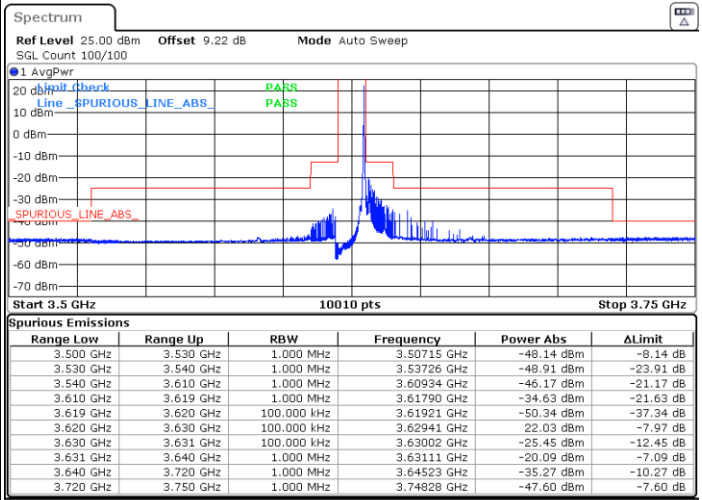

Date: 5.MAR.2024 00:30:10

LTE Band 48 / 10MHz

QPSK

Lowest Channel / 1RB0

Lowest Channel / 1RBmax

Date: 5.MAR.2024 00:32:14

Date: 5.MAR.2024 00:37:38

Lowest Channel / FullRB

N/A

Date: 5.MAR.2024 00:42:48

LTE Band 48 / 10MHz

QPSK

Middle Channel / 1RB0

Middle Channel / 1RBmax

Date: 5.MAR.2024 00:47:53

Date: 5.MAR.2024 00:52:56

Middle Channel / Full

N/A

Date: 5.MAR.2024 00:57:59

LTE Band 48 / 10MHz

QPSK

Highest Channel / 1RB0

Highest Channel / 1RBmax

Date: 5.MAR.2024 01:13:03

Date: 5.MAR.2024 01:18:12

Highest Channel / FullIRB

N/A

Date: 5.MAR.2024 01:23:21

LTE Band 48 / 10MHz

16QAM

Lowest Channel / 1RB0

Lowest Channel / 1RBmax