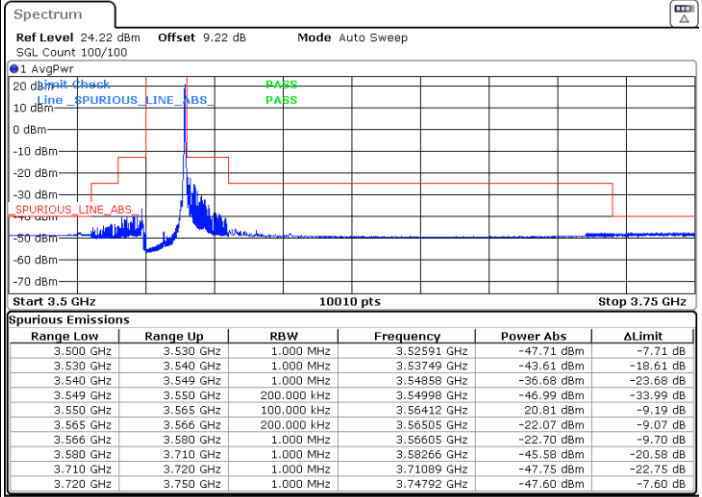

LTE Band 48 / 15MHz

QPSK

Highest Channel / 1RB0

Highest Channel / 1RBmax

Date: 5.MAR.2024 01:59:45

Date: 5.MAR.2024 02:04:54

Highest Channel / FullIRB

N/A

Date: 5.MAR.2024 02:10:03

LTE Band 48 / 15MHz

16QAM

Lowest Channel / 1RB0

Lowest Channel / 1RBmax

Date: 5.MAR.2024 01:30:26

Date: 5.MAR.2024 01:35:35

Lowest Channel / FullIRB

N/A

Date: 5.MAR.2024 01:40:44

LTE Band 48 / 15MHz

16QAM

Middle Channel / 1RB0

Middle Channel / 1RBmax

Date: 5.MAR.2024 01:45:50

Date: 5.MAR.2024 01:50:53

Middle Channel / Full

N/A

Date: 5.MAR.2024 01:55:57

LTE Band 48 / 15MHz

16QAM

Highest Channel / 1RB0

Highest Channel / 1RBmax

Date: 5.MAR.2024 02:01:01