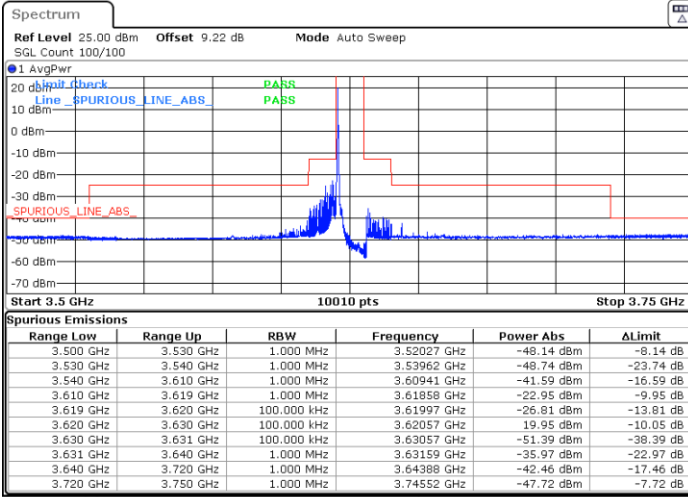

Highest Channel / 1RB0

Highest Channel / 1RBmax

Date: 5.MAR.2024 01:14:20

Date: 5.MAR.2024 01:19:29

Highest Channel / FullIRB

N/A

Date: 5.MAR.2024 01:24:37

LTE Band 48 / 10MHz

64QAM

Lowest Channel / 1RB0

Lowest Channel / 1RBmax

Date: 5.MAR.2024 00:34:57

Date: 5.MAR.2024 00:40:11

Lowest Channel / FullRB

N/A

Date: 5.MAR.2024 00:45:20

LTE Band 48 / 10MHz

64QAM

Middle Channel / 1RB0

Middle Channel / 1RBmax

Date: 5.MAR.2024 00:50:25

Date: 5.MAR.2024 00:55:28

Middle Channel / Full

N/A

Date: 5.MAR.2024 01:00:31

LTE Band 48 / 10MHz

64QAM

Highest Channel / 1RB0

Highest Channel / 1RBmax

Date: 5.MAR.2024 01:15:36

Date: 5.MAR.2024 01:20:45

Highest Channel / FullIRB