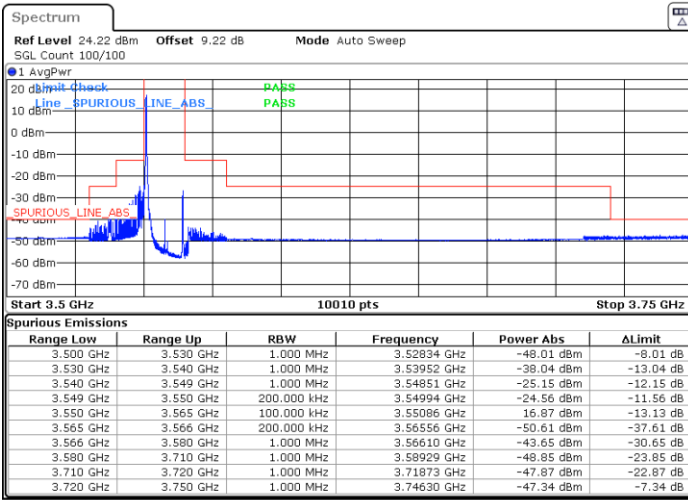

Date: 5.MAR.2024 01:31:43

Date: 5.MAR.2024 01:36:52

Lowest Channel / FullIRB

N/A

Date: 5.MAR.2024 01:42:02

LTE Band 48 / 15MHz

64QAM

Middle Channel / 1RB0

Middle Channel / 1RBmax

Date: 5.MAR.2024 01:47:06

Date: 5.MAR.2024 01:52:09

Middle Channel / Full

N/A

Date: 5.MAR.2024 01:57:13

LTE Band 48 / 15MHz

64QAM

Highest Channel / 1RB0

Highest Channel / 1RBmax

Date: 5.MAR.2024 02:02:18

Date: 5.MAR.2024 02:07:27

Highest Channel / FullIRB

N/A

Date: 5.MAR.2024 02:12:36

LTE Band 48 / 15MHz

256QAM

Lowest Channel / 1RB0

Lowest Channel / 1RBmax

Date: 5.MAR.2024 01:32:59

Date: 5.MAR.2024 01:38:08

Lowest Channel / FullIRB

N/A

Date: 5.MAR.2024 01:43:18