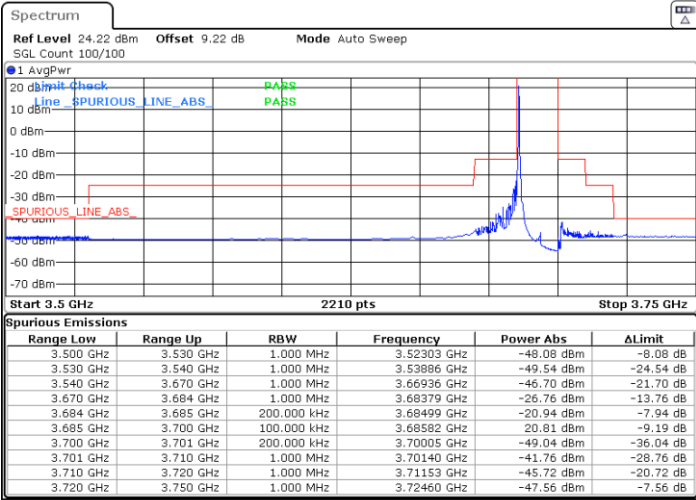

Lowest Channel / 1RBmax

Date: 5.MAR.2024 01:29:10

Date: 5.MAR.2024 01:34:18

Lowest Channel / FullRB

Channel Power

Date: 5.MAR.2024 23:47:19

Date: 5.MAR.2024 23:57:58

LTE Band 48 / 15MHz

QPSK

Middle Channel / 1RB0

Middle Channel / 1RBmax

Date: 5.MAR.2024 01:44:34

Date: 5.MAR.2024 01:49:38

Middle Channel / Full

N/A

Date: 5.MAR.2024 01:54:41

LTE Band 48 / 15MHz

QPSK

Highest Channel / 1RB0

Highest Channel / 1RBmax

Date: 5.MAR.2024 01:59:45

Date: 5.MAR.2024 02:04:54

Highest Channel / FullIRB

N/A