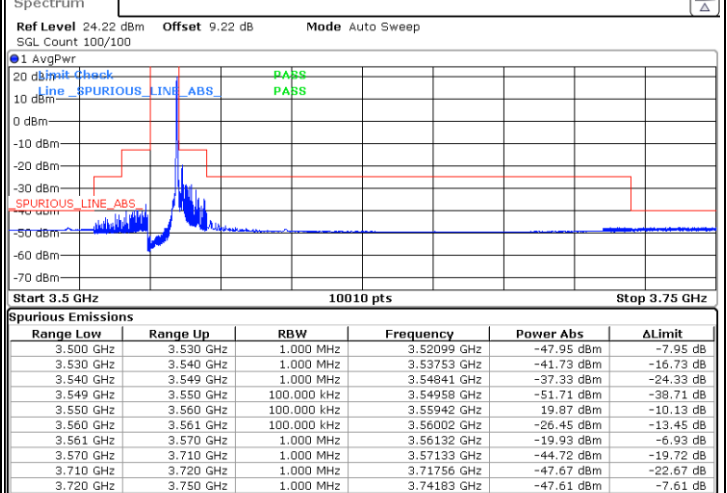

Highest Channel / 1RB0

Highest Channel / 1RBmax

Date: 5.MAR.2024 01:14:20

Date: 5.MAR.2024 01:19:29

Highest Channel / FullIRB

N/A

Date: 5.MAR.2024 01:24:37

LTE Band 48 / 10MHz

64QAM

Lowest Channel / 1RB0

Lowest Channel / 1RBmax

Date: 5.MAR.2024 00:34:57

Date: 5.MAR.2024 00:40:11

Lowest Channel / FullRB

N/A

Date: 5.MAR.2024 00:45:20