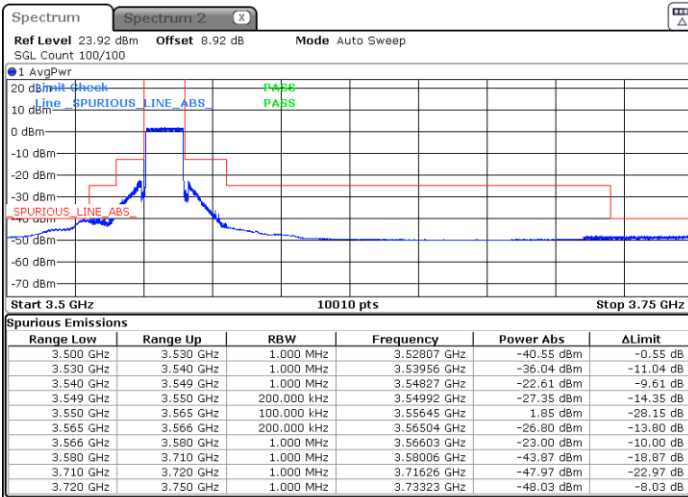

Date: 5.MAR.2024 01:16:53

Date: 5.MAR.2024 01:22:01

Highest Channel / FullIRB

N/A

Date: 5.MAR.2024 01:27:10

LTE Band 48 / 15MHz

QPSK

Lowest Channel / 1RB0

Lowest Channel / 1RBmax

Date: 5.MAR.2024 01:29:10

Date: 5.MAR.2024 01:34:18

Lowest Channel / FullRB

Channel Power

Date: 5.MAR.2024 23:47:19

Date: 5.MAR.2024 23:57:58

LTE Band 48 / 15MHz

QPSK

Middle Channel / 1RB0

Middle Channel / 1RBmax

Date: 5.MAR.2024 01:44:34

Date: 5.MAR.2024 01:49:38

Middle Channel / Full

N/A

Date: 5.MAR.2024 01:54:41

LTE Band 48 / 15MHz

QPSK

Highest Channel / 1RB0

Highest Channel / 1RBmax

Date: 5.MAR.2024 01:59:45

Date: 5.MAR.2024 02:04:54

Highest Channel / FullIRB

N/A