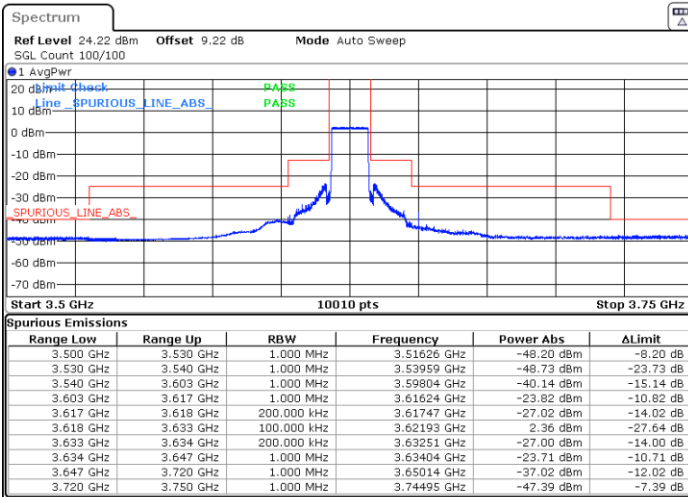

Date: 5.MAR.2024 01:16:53

Date: 5.MAR.2024 01:22:01

Highest Channel / FullIRB

N/A

Date: 5.MAR.2024 01:27:10

LTE Band 48 / 15MHz

QPSK

Lowest Channel / 1RB0

Lowest Channel / 1RBmax

Date: 5.MAR.2024 01:29:10

Date: 5.MAR.2024 01:34:18

Lowest Channel / FullRB

Channel Power

Date: 5.MAR.2024 23:47:19

Date: 5.MAR.2024 23:57:58

LTE Band 48 / 15MHz

QPSK

Middle Channel / 1RB0

Middle Channel / 1RBmax

Date: 5.MAR.2024 01:44:34

Date: 5.MAR.2024 01:49:38

Middle Channel / Full

N/A

Date: 5.MAR.2024 01:54:41

LTE Band 48 / 15MHz

QPSK

Highest Channel / 1RB0

Highest Channel / 1RBmax

Date: 5.MAR.2024 01:59:45

Date: 5.MAR.2024 02:04:54

Highest Channel / FullIRB

N/A