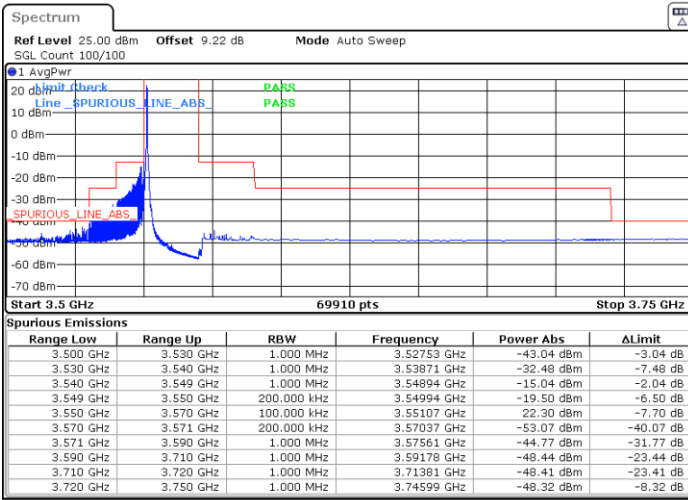

Date: 5.MAR.2024 01:58:29

LTE Band 48 / 15MHz

256QAM

Highest Channel / 1RB0

Highest Channel / 1RBmax

Date: 5.MAR.2024 02:03:34

Date: 5.MAR.2024 02:08:43

Highest Channel / FullIRB

N/A

Date: 5.MAR.2024 02:13:52

LTE Band 48 / 20MHz

QPSK

Lowest Channel / 1RB0

Lowest Channel / 1RBmax

Date: 5.MAR.2024 02:34:55

Date: 5.MAR.2024 02:40:54