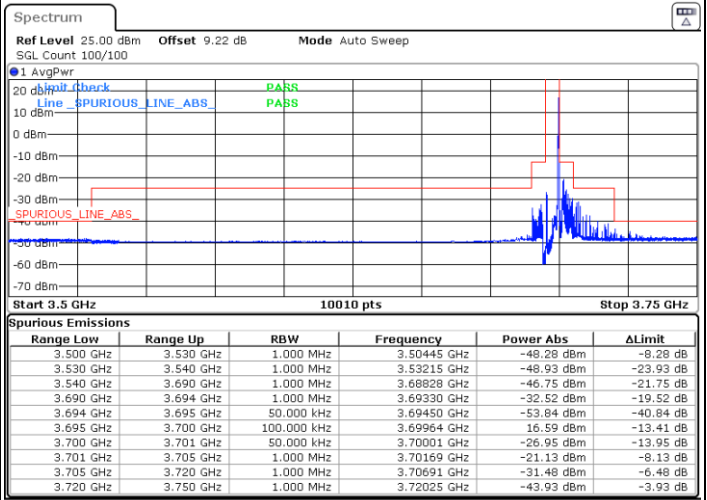

LTE Band 48 / 5MHz

256QAM

Highest Channel / 1RB0

Highest Channel / 1RBmax

Date: 5.MAR.2024 00:19:12

Date: 5.MAR.2024 00:24:41

Highest Channel / FullIRB

N/A

Date: 5.MAR.2024 00:30:10

LTE Band 48 / 10MHz

QPSK

Lowest Channel / 1RB0

Lowest Channel / 1RBmax

Date: 5.MAR.2024 00:32:14

Date: 5.MAR.2024 00:37:38

Lowest Channel / FullRB