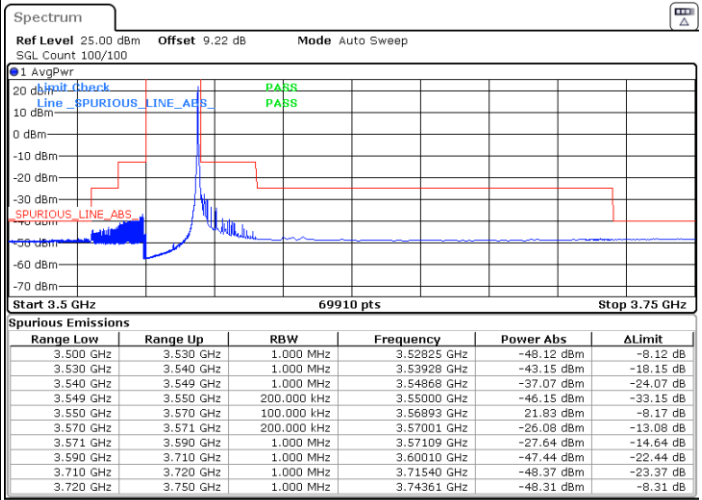

Date: 5.MAR.2024 01:58:29

LTE Band 48 / 15MHz

256QAM

Highest Channel / 1RB0

Highest Channel / 1RBmax

Date: 5.MAR.2024 02:03:34

Date: 5.MAR.2024 02:08:43

Highest Channel / FullIRB

N/A

Date: 5.MAR.2024 02:13:52

LTE Band 48 / 20MHz

QPSK

Lowest Channel / 1RB0

Lowest Channel / 1RBmax

Date: 5.MAR.2024 02:34:55

Date: 5.MAR.2024 02:40:54