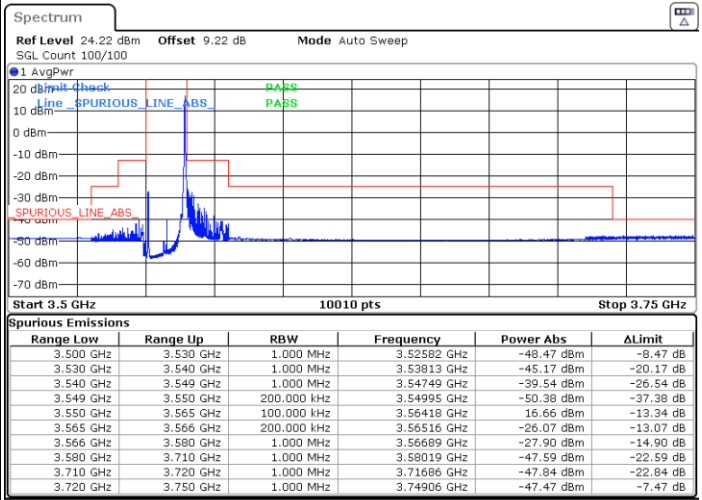

Middle Channel / 1RBmax

Date: 5.MAR.2024 01:47:06

Date: 5.MAR.2024 01:52:09

Middle Channel / Full

N/A

Date: 5.MAR.2024 01:57:13

LTE Band 48 / 15MHz

64QAM

Highest Channel / 1RB0

Highest Channel / 1RBmax

Date: 5.MAR.2024 02:02:18

Date: 5.MAR.2024 02:07:27

Highest Channel / FullIRB

N/A

Date: 5.MAR.2024 02:12:36

LTE Band 48 / 15MHz

256QAM

Lowest Channel / 1RB0

Lowest Channel / 1RBmax

Date: 5.MAR.2024 01:32:59

Date: 5.MAR.2024 01:38:08

Lowest Channel / FullIRB

N/A

Date: 5.MAR.2024 01:43:18