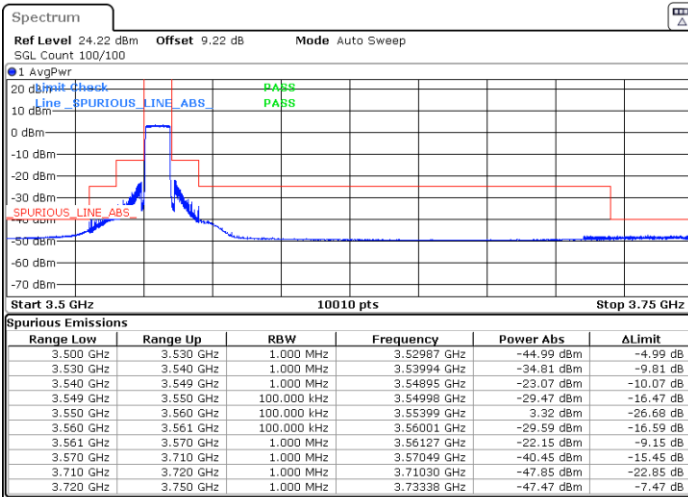

Middle Channel / Full

N/A

Date: 5.MAR.2024 00:57:59

LTE Band 48 / 10MHz

QPSK

Highest Channel / 1RB0

Highest Channel / 1RBmax

Date: 5.MAR.2024 01:13:03

Date: 5.MAR.2024 01:18:12

Highest Channel / FullIRB

N/A

Date: 5.MAR.2024 01:23:21

LTE Band 48 / 10MHz

16QAM

Lowest Channel / 1RB0

Lowest Channel / 1RBmax

Date: 5.MAR.2024 00:33:36

Date: 5.MAR.2024 00:38:55

Lowest Channel / FullIRB

N/A

Date: 5.MAR.2024 00:44:04

LTE Band 48 / 10MHz

16QAM

Middle Channel / 1RB0