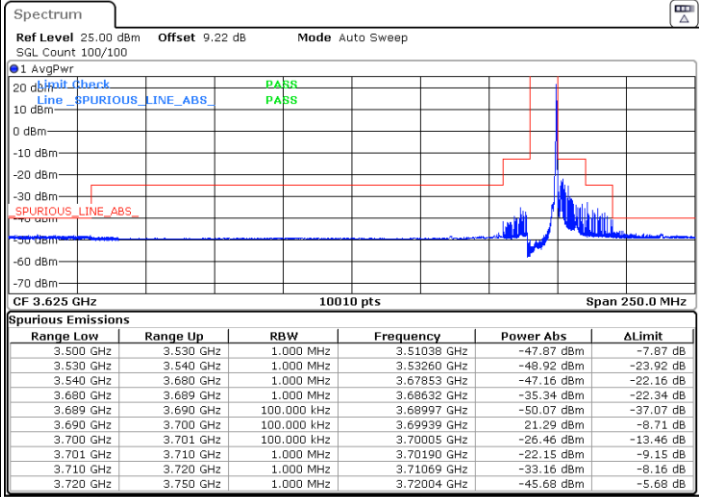

Date: 5.MAR.2024 00:33:36

Date: 5.MAR.2024 00:38:55

Lowest Channel / FullIRB

N/A

Date: 5.MAR.2024 00:44:04

LTE Band 48 / 10MHz

16QAM

Middle Channel / 1RB0

Middle Channel / 1RBmax

Date: 5.MAR.2024 00:49:09

Date: 5.MAR.2024 00:54:12

Middle Channel / Full

N/A

Date: 5.MAR.2024 00:59:15

LTE Band 48 / 10MHz

16QAM

Highest Channel / 1RB0

Highest Channel / 1RBmax

Date: 5.MAR.2024 01:14:20

Date: 5.MAR.2024 01:19:29

Highest Channel / FullIRB

N/A

Date: 5.MAR.2024 01:24:37

LTE Band 48 / 10MHz