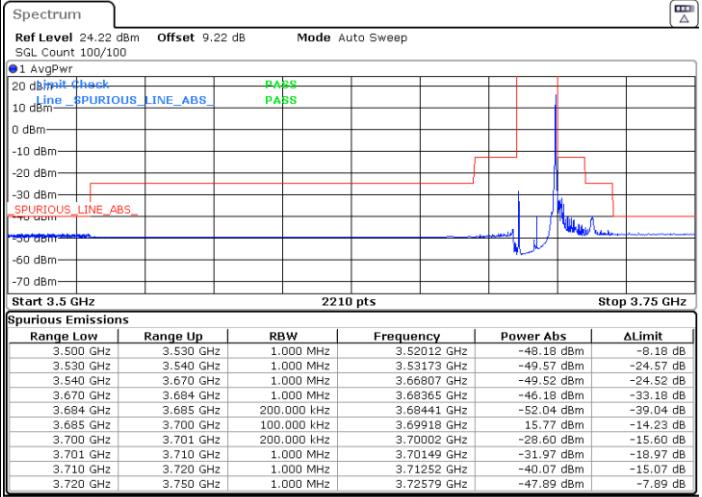

LTE Band 48 / 15MHz

256QAM

Middle Channel / 1RB0

Middle Channel / 1RBmax

Date: 5.MAR.2024 01:48:22

Date: 5.MAR.2024 01:53:25

Middle Channel / Full

N/A

Date: 5.MAR.2024 01:58:29

LTE Band 48 / 15MHz

256QAM

Highest Channel / 1RB0

Highest Channel / 1RBmax

Date: 5.MAR.2024 02:03:34

Date: 5.MAR.2024 02:08:43

Highest Channel / FullIRB

N/A

Date: 5.MAR.2024 02:13:52

LTE Band 48 / 20MHz

QPSK

Lowest Channel / 1RB0

Lowest Channel / 1RBmax

Date: 5.MAR.2024 02:34:55

Date: 5.MAR.2024 02:40:54