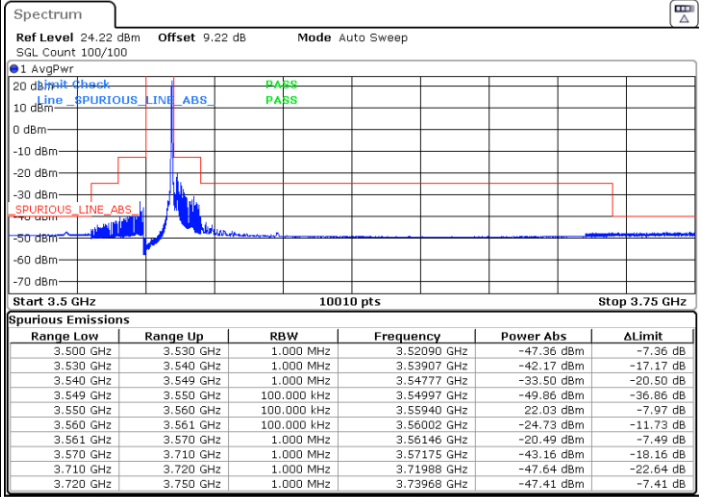

LTE Band 48 / 5MHz

256QAM

Highest Channel / 1RB0

Highest Channel / 1RBmax

Date: 5.MAR.2024 00:19:12

Date: 5.MAR.2024 00:24:41

Highest Channel / FullIRB

N/A

Date: 5.MAR.2024 00:30:10

LTE Band 48 / 10MHz

QPSK

Lowest Channel / 1RB0

Lowest Channel / 1RBmax

Date: 5.MAR.2024 00:32:14

Date: 5.MAR.2024 00:37:38

Lowest Channel / FullRB

N/A

Date: 5.MAR.2024 00:42:48

LTE Band 48 / 10MHz

QPSK

Middle Channel / 1RB0

Middle Channel / 1RBmax

Date: 5.MAR.2024 00:47:53

Date: 5.MAR.2024 00:52:56

Middle Channel / Full

N/A

Date: 5.MAR.2024 00:57:59

LTE Band 48 / 10MHz

QPSK

Highest Channel / 1RB0

Highest Channel / 1RBmax

Date: 5.MAR.2024 01:13:03