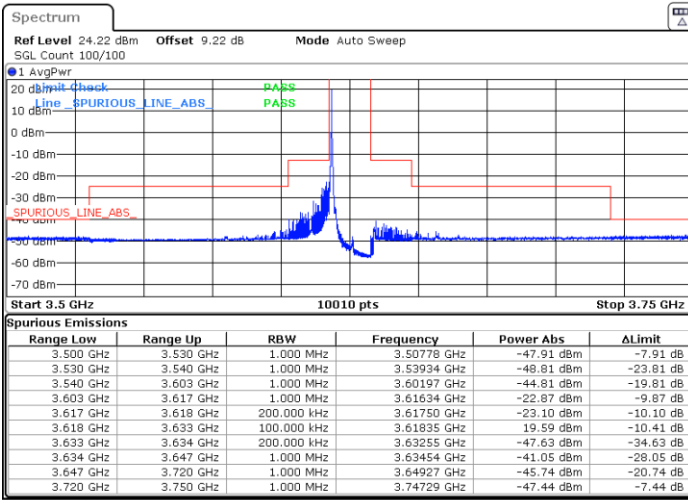

Date: 5.MAR.2024 02:06:10

Highest Channel / FullIRB

N/A

Date: 5.MAR.2024 02:11:19

LTE Band 48 / 15MHz

64QAM

Lowest Channel / 1RB0

Lowest Channel / 1RBmax

Date: 5.MAR.2024 01:31:43

Date: 5.MAR.2024 01:36:52

Lowest Channel / FullIRB

N/A

Date: 5.MAR.2024 01:42:02

LTE Band 48 / 15MHz

64QAM

Middle Channel / 1RB0

Middle Channel / 1RBmax

Date: 5.MAR.2024 01:47:06

Date: 5.MAR.2024 01:52:09

Middle Channel / Full

N/A

Date: 5.MAR.2024 01:57:13

LTE Band 48 / 15MHz

64QAM

Highest Channel / 1RB0

Highest Channel / 1RBmax

Date: 5.MAR.2024 02:02:18

Date: 5.MAR.2024 02:07:27

Highest Channel / FullIRB

N/A

Date: 5.MAR.2024 02:12:36

LTE Band 48 / 15MHz