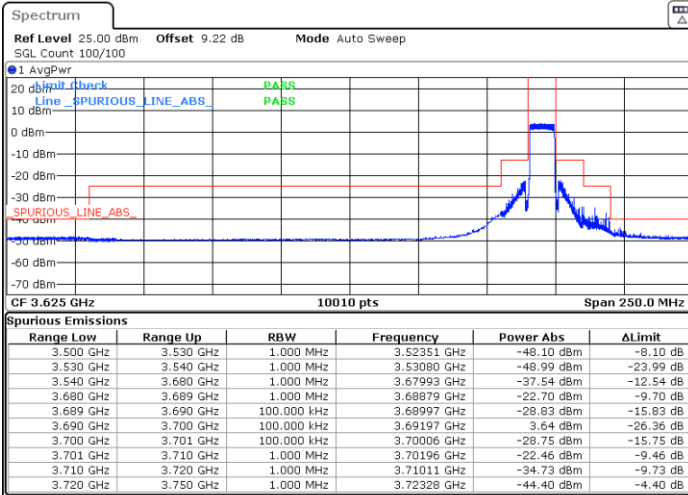

Middle Channel / 1RBmax

Date: 5.MAR.2024 00:49:09

Date: 5.MAR.2024 00:54:12

Middle Channel / Full

N/A

Date: 5.MAR.2024 00:59:15

LTE Band 48 / 10MHz

16QAM

Highest Channel / 1RB0

Highest Channel / 1RBmax

Date: 5.MAR.2024 01:14:20

Date: 5.MAR.2024 01:19:29

Highest Channel / FullIRB

N/A

Date: 5.MAR.2024 01:24:37

LTE Band 48 / 10MHz