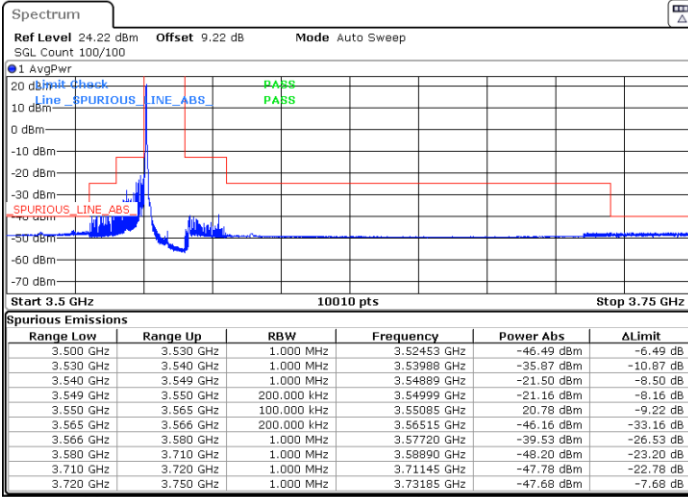

LTE Band 48 / 15MHz

QPSK

Highest Channel / 1RB0

Highest Channel / 1RBmax

Date: 5.MAR.2024 01:59:45

Date: 5.MAR.2024 02:04:54

Highest Channel / FullIRB

N/A

Date: 5.MAR.2024 02:10:03

LTE Band 48 / 15MHz

16QAM

Lowest Channel / 1RB0

Lowest Channel / 1RBmax

Date: 5.MAR.2024 01:30:26

Date: 5.MAR.2024 01:35:35

Lowest Channel / FullIRB

N/A

Date: 5.MAR.2024 01:40:44

LTE Band 48 / 15MHz

16QAM

Middle Channel / 1RB0

Middle Channel / 1RBmax

Date: 5.MAR.2024 01:45:50

Date: 5.MAR.2024 01:50:53

Middle Channel / Full

N/A

Date: 5.MAR.2024 01:55:57

LTE Band 48 / 15MHz

16QAM

Highest Channel / 1RB0

Highest Channel / 1RBmax

Date: 5.MAR.2024 02:01:01