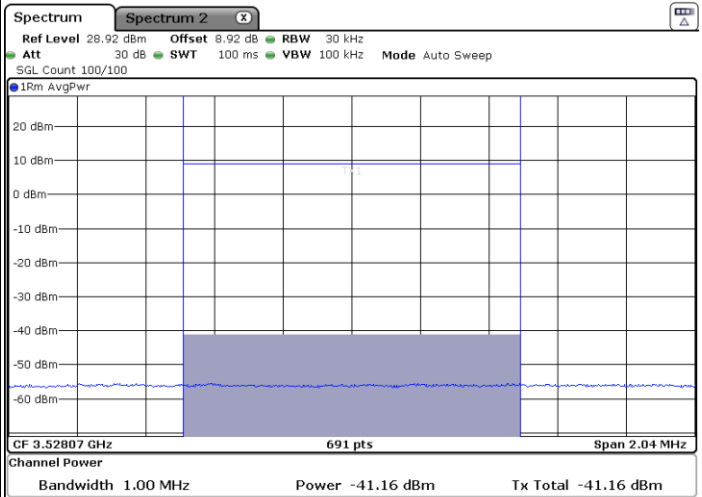

Date: 5.MAR.2024 01:16:53

Date: 5.MAR.2024 01:22:01

Highest Channel / FullIRB

N/A

Date: 5.MAR.2024 01:27:10

LTE Band 48 / 15MHz

QPSK

Lowest Channel / 1RB0

Lowest Channel / 1RBmax

Date: 5.MAR.2024 01:29:10

Date: 5.MAR.2024 01:34:18

Lowest Channel / FullRB

Channel Power

Date: 5.MAR.2024 23:47:19

Date: 5.MAR.2024 23:57:58

LTE Band 48 / 15MHz