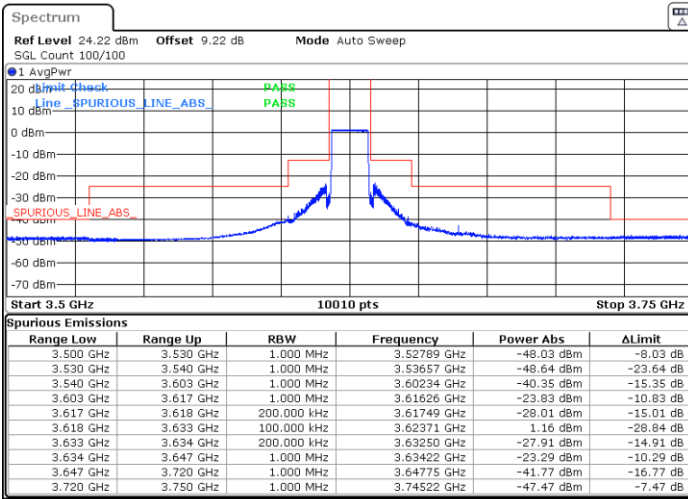

Date: 5.MAR.2024 02:10:03

LTE Band 48 / 15MHz

16QAM

Lowest Channel / 1RB0

Lowest Channel / 1RBmax

Date: 5.MAR.2024 01:30:26

Date: 5.MAR.2024 01:35:35

Lowest Channel / FullIRB

N/A

Date: 5.MAR.2024 01:40:44

LTE Band 48 / 15MHz

16QAM

Middle Channel / 1RB0

Middle Channel / 1RBmax

Date: 5.MAR.2024 01:45:50

Date: 5.MAR.2024 01:50:53

Middle Channel / Full

N/A

Date: 5.MAR.2024 01:55:57

LTE Band 48 / 15MHz

16QAM

Highest Channel / 1RB0

Highest Channel / 1RBmax

Date: 5.MAR.2024 02:01:01

Date: 5.MAR.2024 02:06:10

Highest Channel / FullIRB

N/A

Date: 5.MAR.2024 02:11:19

LTE Band 48 / 15MHz

64QAM

Lowest Channel / 1RB0

Lowest Channel / 1RBmax