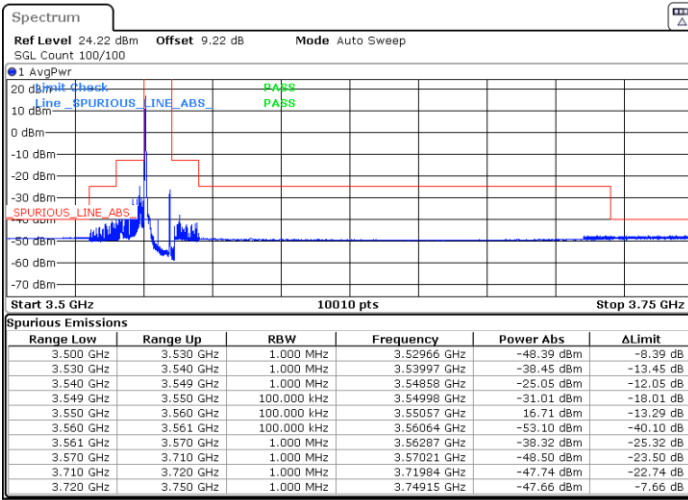

Date: 5.MAR.2024 01:00:31

LTE Band 48 / 10MHz

64QAM

Highest Channel / 1RB0

Highest Channel / 1RBmax

Date: 5.MAR.2024 01:15:36

Date: 5.MAR.2024 01:20:45

Highest Channel / FullIRB

N/A

Date: 5.MAR.2024 01:25:54

LTE Band 48 / 10MHz

256QAM

Lowest Channel / 1RB0

Lowest Channel / 1RBmax

Date: 5.MAR.2024 00:36:19

Date: 5.MAR.2024 00:41:28

Lowest Channel / FullIRB

N/A

Date: 5.MAR.2024 00:46:37

LTE Band 48 / 10MHz

256QAM

Middle Channel / 1RB0

Middle Channel / 1RBmax

Date: 5.MAR.2024 00:51:40

Date: 5.MAR.2024 00:56:43

Middle Channel / Full

N/A

Date: 5.MAR.2024 01:01:47

LTE Band 48 / 10MHz

256QAM

Highest Channel / 1RB0

Highest Channel / 1RBmax