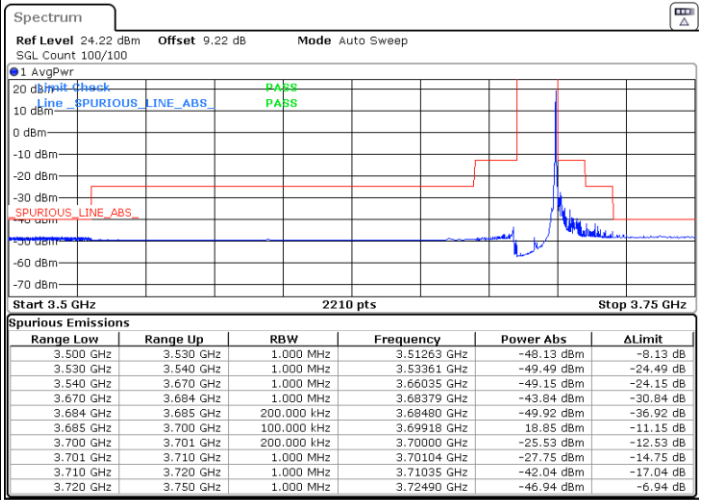

Date: 5.MAR.2024 02:06:10

Highest Channel / FullIRB

N/A

Date: 5.MAR.2024 02:11:19

LTE Band 48 / 15MHz

64QAM

Lowest Channel / 1RB0

Lowest Channel / 1RBmax

Date: 5.MAR.2024 01:31:43

Date: 5.MAR.2024 01:36:52

Lowest Channel / FullIRB

N/A

Date: 5.MAR.2024 01:42:02

LTE Band 48 / 15MHz

64QAM

Middle Channel / 1RB0

Middle Channel / 1RBmax

Date: 5.MAR.2024 01:47:06

Date: 5.MAR.2024 01:52:09

Middle Channel / Full

N/A

Date: 5.MAR.2024 01:57:13

LTE Band 48 / 15MHz

64QAM

Highest Channel / 1RB0

Highest Channel / 1RBmax

Date: 5.MAR.2024 02:02:18

Date: 5.MAR.2024 02:07:27

Highest Channel / FullIRB

N/A

Date: 5.MAR.2024 02:12:36

LTE Band 48 / 15MHz