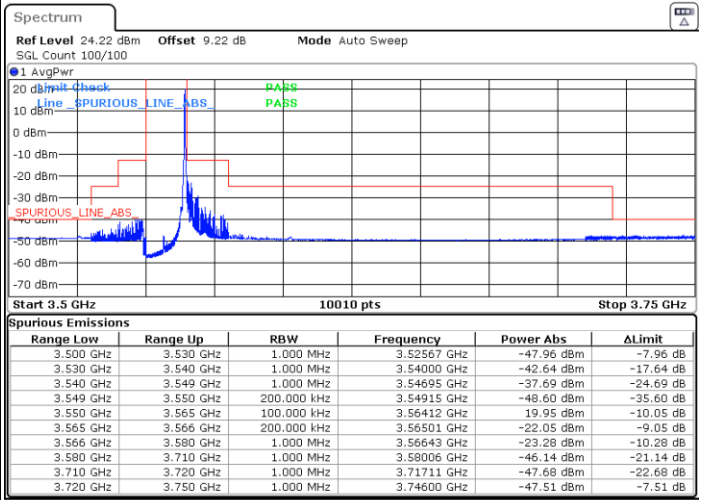

Middle Channel / Full

N/A

Date: 5.MAR.2024 01:55:57

LTE Band 48 / 15MHz

16QAM

Highest Channel / 1RB0

Highest Channel / 1RBmax

Date: 5.MAR.2024 02:01:01

Date: 5.MAR.2024 02:06:10

Highest Channel / FullIRB

N/A

Date: 5.MAR.2024 02:11:19

LTE Band 48 / 15MHz

64QAM

Lowest Channel / 1RB0

Lowest Channel / 1RBmax

Date: 5.MAR.2024 01:31:43

Date: 5.MAR.2024 01:36:52

Lowest Channel / FullIRB

N/A

Date: 5.MAR.2024 01:42:02

LTE Band 48 / 15MHz

64QAM

Middle Channel / 1RB0