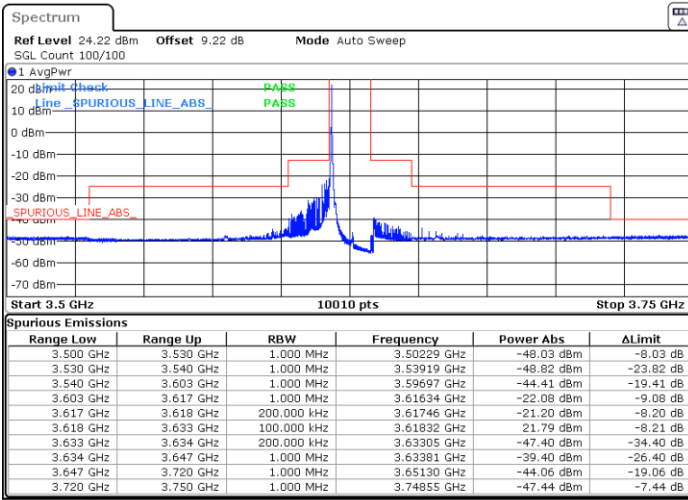

Date: 5.MAR.2024 01:16:53

Date: 5.MAR.2024 01:22:01

Highest Channel / FullIRB

N/A

Date: 5.MAR.2024 01:27:10

LTE Band 48 / 15MHz

QPSK

Lowest Channel / 1RB0

Lowest Channel / 1RBmax

Date: 5.MAR.2024 01:29:10

Date: 5.MAR.2024 01:34:18

Lowest Channel / FullRB

Channel Power

Date: 5.MAR.2024 23:47:19

Date: 5.MAR.2024 23:57:58

LTE Band 48 / 15MHz

QPSK

Middle Channel / 1RB0

Middle Channel / 1RBmax

Date: 5.MAR.2024 01:44:34

Date: 5.MAR.2024 01:49:38

Middle Channel / Full

N/A

Date: 5.MAR.2024 01:54:41

LTE Band 48 / 15MHz

QPSK

Highest Channel / 1RB0

Highest Channel / 1RBmax

Date: 5.MAR.2024 01:59:45

Date: 5.MAR.2024 02:04:54

Highest Channel / FullIRB

N/A