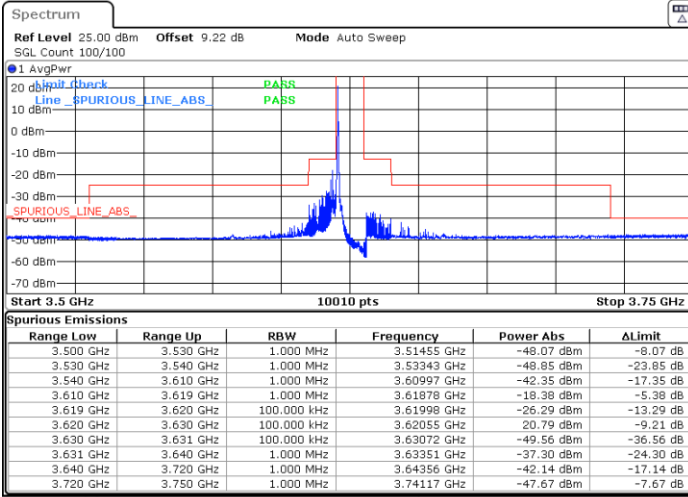

Date: 5.MAR.2024 01:18:12

Highest Channel / FullIRB

N/A

Date: 5.MAR.2024 01:23:21

LTE Band 48 / 10MHz

16QAM

Lowest Channel / 1RB0

Lowest Channel / 1RBmax

Date: 5.MAR.2024 00:33:36

Date: 5.MAR.2024 00:38:55

Lowest Channel / FullIRB

N/A

Date: 5.MAR.2024 00:44:04

LTE Band 48 / 10MHz

16QAM

Middle Channel / 1RB0

Middle Channel / 1RBmax

Date: 5.MAR.2024 00:49:09

Date: 5.MAR.2024 00:54:12

Middle Channel / Full

N/A

Date: 5.MAR.2024 00:59:15

LTE Band 48 / 10MHz

16QAM

Highest Channel / 1RB0

Highest Channel / 1RBmax

Date: 5.MAR.2024 01:14:20

Date: 5.MAR.2024 01:19:29

Highest Channel / FullIRB

N/A

Date: 5.MAR.2024 01:24:37

LTE Band 48 / 10MHz