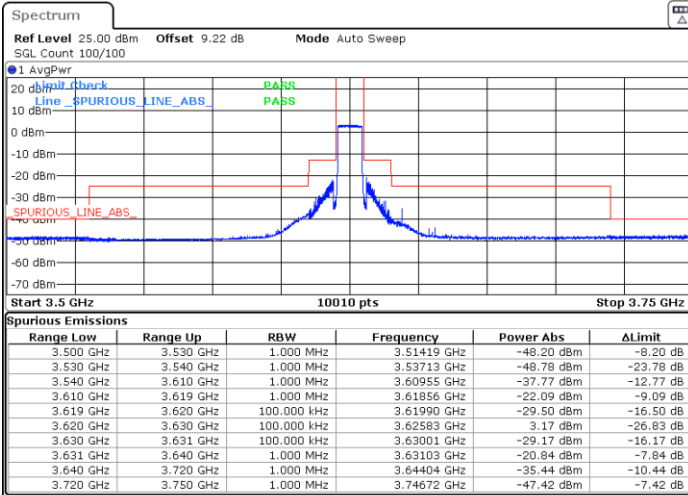

Date: 5.MAR.2024 00:33:36

Date: 5.MAR.2024 00:38:55

Lowest Channel / FullIRB

N/A

Date: 5.MAR.2024 00:44:04

LTE Band 48 / 10MHz

16QAM

Middle Channel / 1RB0

Middle Channel / 1RBmax

Date: 5.MAR.2024 00:49:09

Date: 5.MAR.2024 00:54:12

Middle Channel / Full

N/A

Date: 5.MAR.2024 00:59:15

LTE Band 48 / 10MHz

16QAM

Highest Channel / 1RB0

Highest Channel / 1RBmax

Date: 5.MAR.2024 01:14:20

Date: 5.MAR.2024 01:19:29

Highest Channel / FullIRB

N/A

Date: 5.MAR.2024 01:24:37

LTE Band 48 / 10MHz