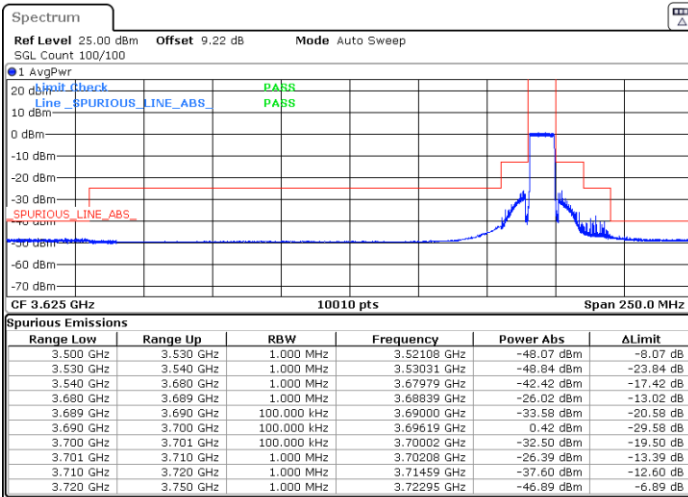

Lowest Channel / FullIRB

N/A

Date: 5.MAR.2024 00:46:37

LTE Band 48 / 10MHz

256QAM

Middle Channel / 1RB0

Middle Channel / 1RBmax

Date: 5.MAR.2024 00:51:40

Date: 5.MAR.2024 00:56:43

Middle Channel / Full

N/A

Date: 5.MAR.2024 01:01:47

LTE Band 48 / 10MHz

256QAM

Highest Channel / 1RB0

Highest Channel / 1RBmax

Date: 5.MAR.2024 01:16:53

Date: 5.MAR.2024 01:22:01

Highest Channel / FullIRB

N/A

Date: 5.MAR.2024 01:27:10

LTE Band 48 / 15MHz

QPSK

Lowest Channel / 1RB0

Lowest Channel / 1RBmax

Date: 5.MAR.2024 01:29:10

Date: 5.MAR.2024 01:34:18

Lowest Channel / FullRB

Channel Power

Date: 5.MAR.2024 23:47:19

Date: 5.MAR.2024 23:57:58

LTE Band 48 / 15MHz