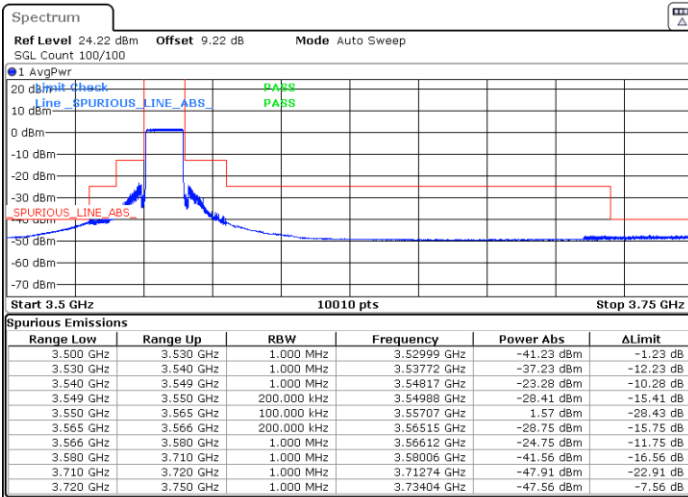

LTE Band 48 / 15MHz

QPSK

Highest Channel / 1RB0

Highest Channel / 1RBmax

Date: 5.MAR.2024 01:59:45

Date: 5.MAR.2024 02:04:54

Highest Channel / FullIRB

N/A

Date: 5.MAR.2024 02:10:03

LTE Band 48 / 15MHz

16QAM

Lowest Channel / 1RB0

Lowest Channel / 1RBmax

Date: 5.MAR.2024 01:30:26

Date: 5.MAR.2024 01:35:35

Lowest Channel / FullIRB

N/A

Date: 5.MAR.2024 01:40:44

LTE Band 48 / 15MHz

16QAM

Middle Channel / 1RB0

Middle Channel / 1RBmax

Date: 5.MAR.2024 01:45:50

Date: 5.MAR.2024 01:50:53

Middle Channel / Full

N/A

Date: 5.MAR.2024 01:55:57

LTE Band 48 / 15MHz

16QAM

Highest Channel / 1RB0

Highest Channel / 1RBmax

Date: 5.MAR.2024 02:01:01