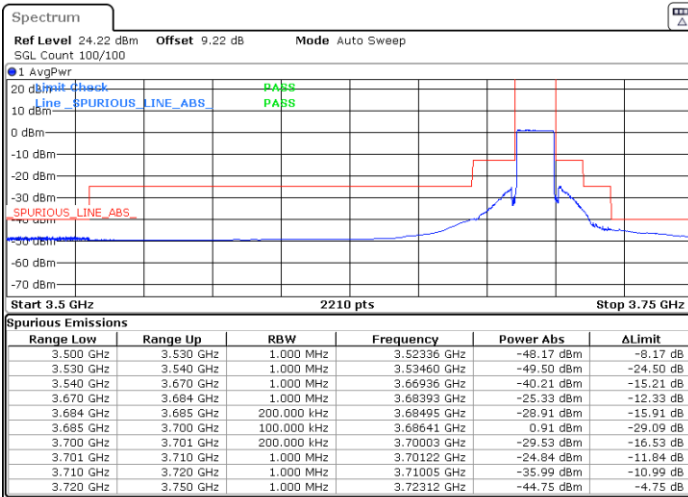

N/A

Date: 5.MAR.2024 01:40:44

LTE Band 48 / 15MHz

16QAM

Middle Channel / 1RB0

Middle Channel / 1RBmax

Date: 5.MAR.2024 01:45:50

Date: 5.MAR.2024 01:50:53

Middle Channel / Full

N/A

Date: 5.MAR.2024 01:55:57

LTE Band 48 / 15MHz

16QAM

Highest Channel / 1RB0

Highest Channel / 1RBmax

Date: 5.MAR.2024 02:01:01

Date: 5.MAR.2024 02:06:10

Highest Channel / FullIRB

N/A

Date: 5.MAR.2024 02:11:19

LTE Band 48 / 15MHz

64QAM

Lowest Channel / 1RB0

Lowest Channel / 1RBmax

Date: 5.MAR.2024 01:31:43

Date: 5.MAR.2024 01:36:52

Lowest Channel / FullIRB

N/A

Date: 5.MAR.2024 01:42:02

LTE Band 48 / 15MHz

64QAM

Middle Channel / 1RB0