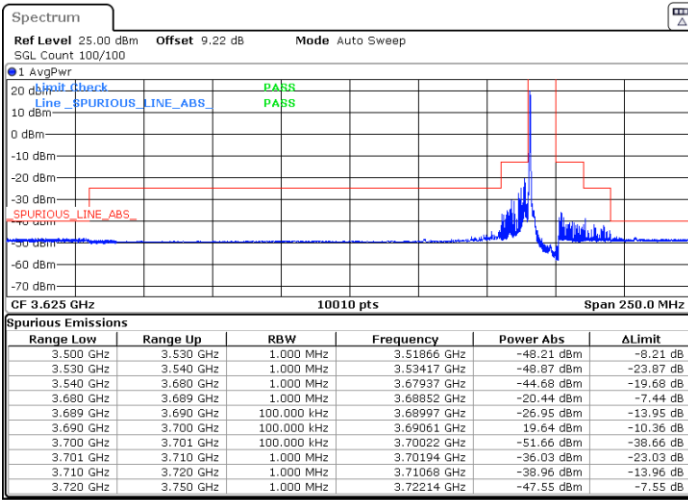

LTE Band 48 / 10MHz

64QAM

Middle Channel / 1RB0

Middle Channel / 1RBmax

Date: 5.MAR.2024 00:50:25

Date: 5.MAR.2024 00:55:28

Middle Channel / Full

N/A

Date: 5.MAR.2024 01:00:31

LTE Band 48 / 10MHz

64QAM

Highest Channel / 1RB0

Highest Channel / 1RBmax

Date: 5.MAR.2024 01:15:36

Date: 5.MAR.2024 01:20:45

Highest Channel / FullIRB

N/A

Date: 5.MAR.2024 01:25:54

LTE Band 48 / 10MHz

256QAM

Lowest Channel / 1RB0

Lowest Channel / 1RBmax

Date: 5.MAR.2024 00:36:19

Date: 5.MAR.2024 00:41:28