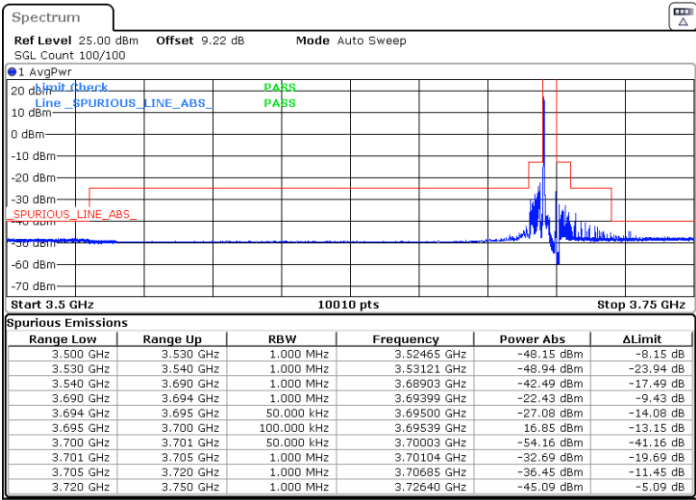

LTE Band 48 / 5MHz

256QAM

Highest Channel / 1RB0

Highest Channel / 1RBmax

Date: 5.MAR.2024 00:19:12

Date: 5.MAR.2024 00:24:41

Highest Channel / FullIRB

N/A

Date: 5.MAR.2024 00:30:10

LTE Band 48 / 10MHz

QPSK

Lowest Channel / 1RB0

Lowest Channel / 1RBmax

Date: 5.MAR.2024 00:32:14

Date: 5.MAR.2024 00:37:38

Lowest Channel / FullRB