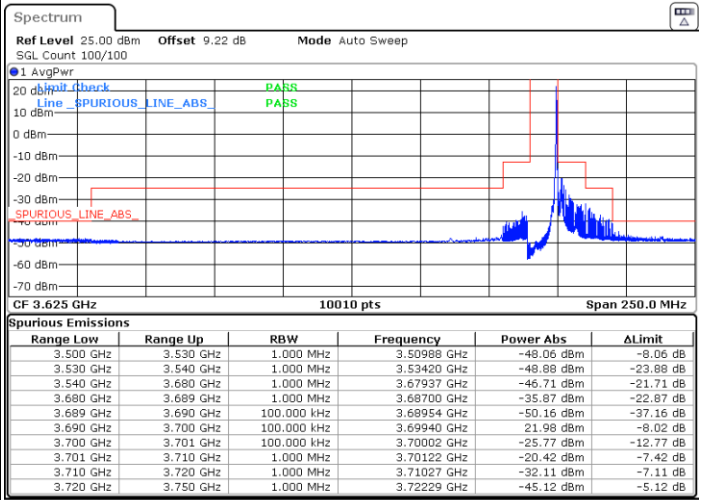

Middle Channel / Full

N/A

Date: 5.MAR.2024 00:57:59

LTE Band 48 / 10MHz

QPSK

Highest Channel / 1RB0

Highest Channel / 1RBmax

Date: 5.MAR.2024 01:13:03

Date: 5.MAR.2024 01:18:12

Highest Channel / FullIRB

N/A

Date: 5.MAR.2024 01:23:21

LTE Band 48 / 10MHz

16QAM

Lowest Channel / 1RB0

Lowest Channel / 1RBmax