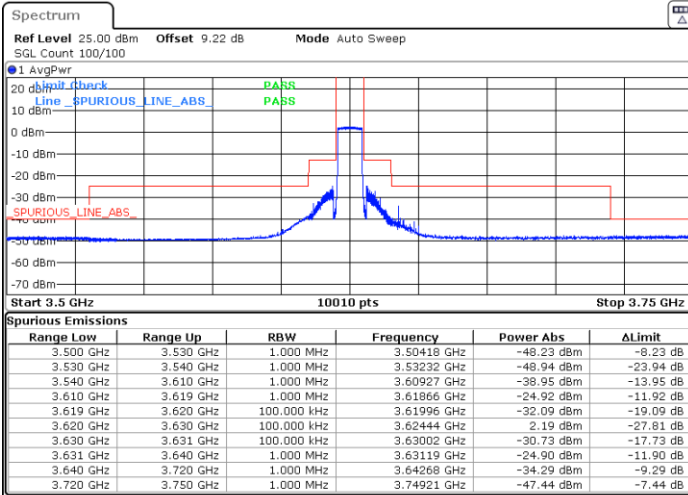

LTE Band 48 / 10MHz

64QAM

Middle Channel / 1RB0

Middle Channel / 1RBmax

Date: 5.MAR.2024 00:50:25

Date: 5.MAR.2024 00:55:28

Middle Channel / Full

N/A

Date: 5.MAR.2024 01:00:31

LTE Band 48 / 10MHz

64QAM

Highest Channel / 1RB0

Highest Channel / 1RBmax

Date: 5.MAR.2024 01:15:36

Date: 5.MAR.2024 01:20:45

Highest Channel / FullIRB