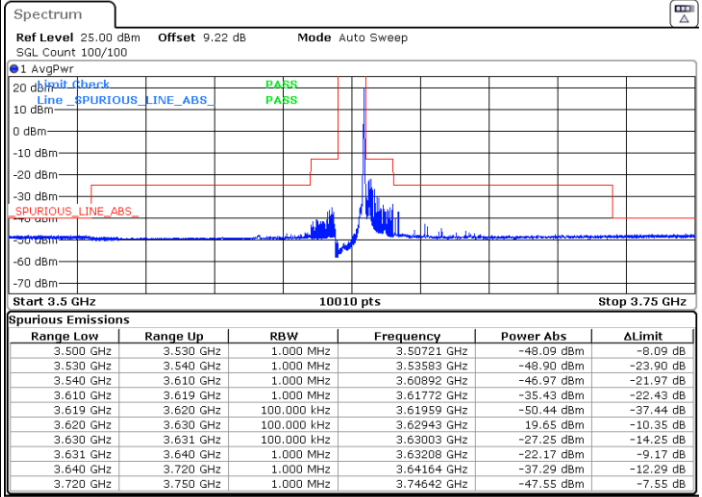

Highest Channel / 1RB0

Highest Channel / 1RBmax

Date: 5.MAR.2024 01:14:20

Date: 5.MAR.2024 01:19:29

Highest Channel / FullIRB

N/A

Date: 5.MAR.2024 01:24:37

LTE Band 48 / 10MHz

LTE Band 48 / 10MHz

64QAM

Middle Channel / 1RB0

Middle Channel / 1RBmax

Date: 5.MAR.2024 00:50:25

Date: 5.MAR.2024 00:55:28

Middle Channel / Full

N/A

Date: 5.MAR.2024 01:00:31

LTE Band 48 / 10MHz

64QAM

Highest Channel / 1RB0

Highest Channel / 1RBmax

Date: 5.MAR.2024 01:15:36

Date: 5.MAR.2024 01:20:45

Highest Channel / FullIRB