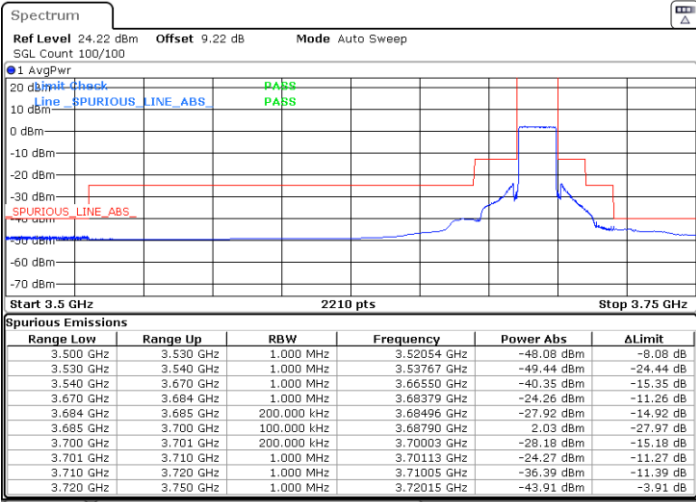

Lowest Channel / 1RBmax

Date: 5.MAR.2024 01:29:10

Date: 5.MAR.2024 01:34:18

Lowest Channel / FullRB

Channel Power

Date: 5.MAR.2024 23:47:19

Date: 5.MAR.2024 23:57:58

LTE Band 48 / 15MHz

LTE Band 48 / 15MHz

QPSK

Highest Channel / 1RB0

Highest Channel / 1RBmax

Date: 5.MAR.2024 01:59:45

Date: 5.MAR.2024 02:04:54

Highest Channel / FullIRB

N/A

Date: 5.MAR.2024 02:10:03

LTE Band 48 / 15MHz

16QAM

Lowest Channel / 1RB0

Lowest Channel / 1RBmax

Date: 5.MAR.2024 01:30:26

Date: 5.MAR.2024 01:35:35

Lowest Channel / FullIRB