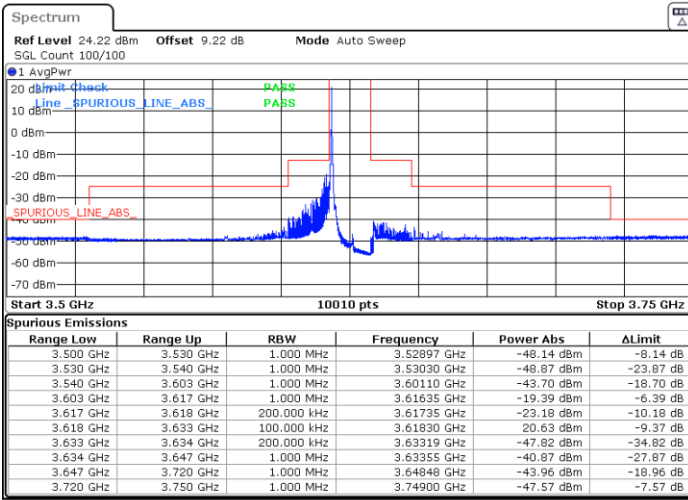

Date: 5.MAR.2024 02:10:03

LTE Band 48 / 15MHz

16QAM

Lowest Channel / 1RB0

Lowest Channel / 1RBmax

Date: 5.MAR.2024 01:30:26

Date: 5.MAR.2024 01:35:35

Lowest Channel / FullIRB

N/A

Date: 5.MAR.2024 01:40:44

LTE Band 48 / 15MHz

16QAM

Middle Channel / 1RB0

Middle Channel / 1RBmax

Date: 5.MAR.2024 01:45:50

Date: 5.MAR.2024 01:50:53

Middle Channel / Full

N/A

Date: 5.MAR.2024 01:55:57

LTE Band 48 / 15MHz

16QAM

Highest Channel / 1RB0

Highest Channel / 1RBmax

Date: 5.MAR.2024 02:01:01

Date: 5.MAR.2024 02:06:10

Highest Channel / FullIRB

N/A

Date: 5.MAR.2024 02:11:19

LTE Band 48 / 15MHz

64QAM

Lowest Channel / 1RB0

Lowest Channel / 1RBmax