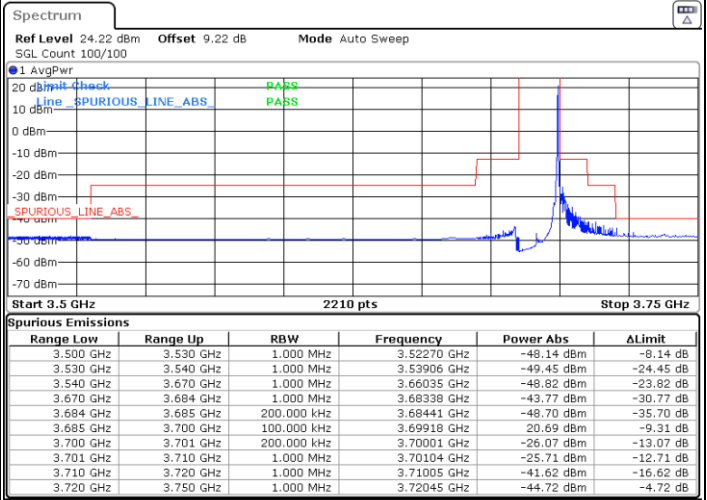

Lowest Channel / 1RBmax

Date: 5.MAR.2024 01:29:10

Date: 5.MAR.2024 01:34:18

Lowest Channel / FullRB

Channel Power

Date: 5.MAR.2024 23:47:19

Date: 5.MAR.2024 23:57:58

LTE Band 48 / 15MHz

QPSK

Middle Channel / 1RB0

Middle Channel / 1RBmax

Date: 5.MAR.2024 01:44:34

Date: 5.MAR.2024 01:49:38

Middle Channel / Full

N/A

Date: 5.MAR.2024 01:54:41

LTE Band 48 / 15MHz

QPSK

Highest Channel / 1RB0

Highest Channel / 1RBmax

Date: 5.MAR.2024 01:59:45

Date: 5.MAR.2024 02:04:54

Highest Channel / FullIRB

N/A

Date: 5.MAR.2024 02:10:03

LTE Band 48 / 15MHz

16QAM

Lowest Channel / 1RB0

Lowest Channel / 1RBmax

Date: 5.MAR.2024 01:30:26

Date: 5.MAR.2024 01:35:35

Lowest Channel / FullIRB