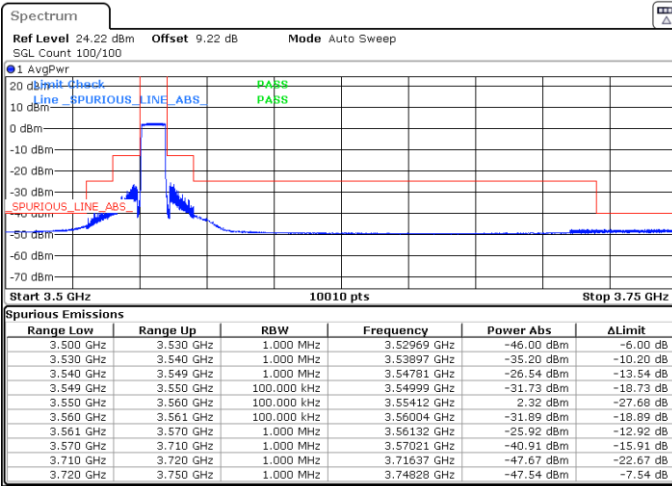

Highest Channel / 1RB0

Highest Channel / 1RBmax

Date: 5.MAR.2024 01:14:20

Date: 5.MAR.2024 01:19:29

Highest Channel / FullIRB

N/A

Date: 5.MAR.2024 01:24:37

LTE Band 48 / 10MHz

64QAM

Lowest Channel / 1RB0

Lowest Channel / 1RBmax

Date: 5.MAR.2024 00:34:57

Date: 5.MAR.2024 00:40:11

Lowest Channel / FullRB

N/A

Date: 5.MAR.2024 00:45:20

LTE Band 48 / 10MHz

64QAM

Middle Channel / 1RB0

Middle Channel / 1RBmax

Date: 5.MAR.2024 00:50:25

Date: 5.MAR.2024 00:55:28

Middle Channel / Full

N/A

Date: 5.MAR.2024 01:00:31

LTE Band 48 / 10MHz

64QAM

Highest Channel / 1RB0

Highest Channel / 1RBmax

Date: 5.MAR.2024 01:15:36

Date: 5.MAR.2024 01:20:45

Highest Channel / FullIRB