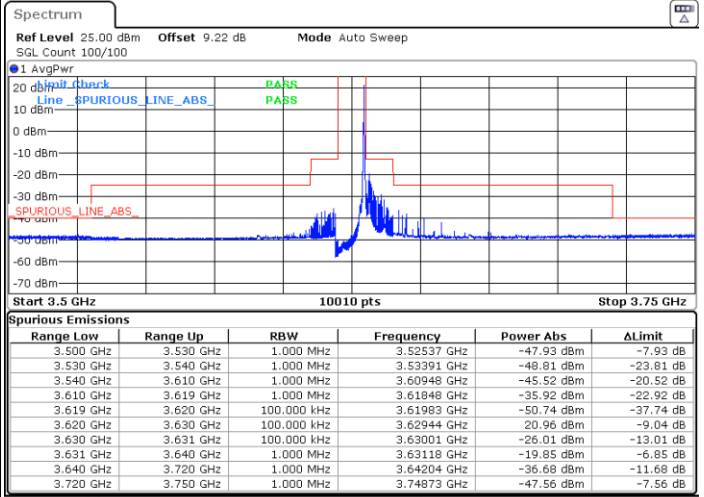

Date: 5.MAR.2024 01:18:12

Highest Channel / FullIRB

N/A

Date: 5.MAR.2024 01:23:21

LTE Band 48 / 10MHz

16QAM

Lowest Channel / 1RB0

Lowest Channel / 1RBmax

Date: 5.MAR.2024 00:33:36

Date: 5.MAR.2024 00:38:55

Lowest Channel / FullIRB

N/A

Date: 5.MAR.2024 00:44:04

LTE Band 48 / 10MHz

16QAM

Middle Channel / 1RB0

Middle Channel / 1RBmax

Date: 5.MAR.2024 00:49:09

Date: 5.MAR.2024 00:54:12

Middle Channel / Full

N/A

Date: 5.MAR.2024 00:59:15

LTE Band 48 / 10MHz

16QAM

Highest Channel / 1RB0

Highest Channel / 1RBmax

Date: 5.MAR.2024 01:14:20

Date: 5.MAR.2024 01:19:29

Highest Channel / FullIRB

N/A

Date: 5.MAR.2024 01:24:37

LTE Band 48 / 10MHz