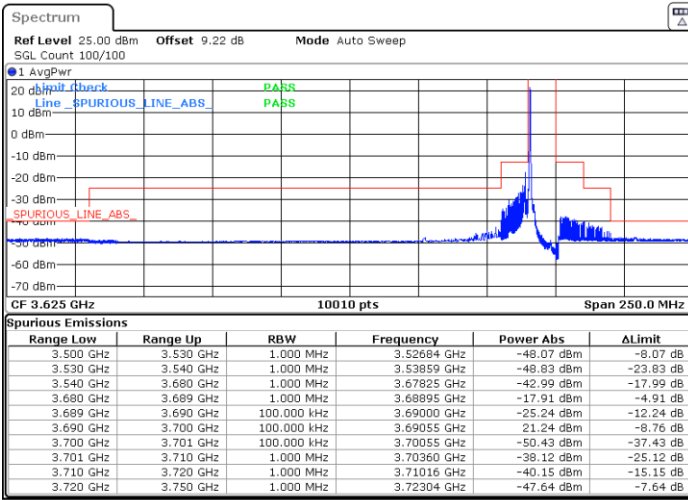

Middle Channel / Full

N/A

Date: 5.MAR.2024 00:57:59

LTE Band 48 / 10MHz

QPSK

Highest Channel / 1RB0

Highest Channel / 1RBmax

Date: 5.MAR.2024 01:13:03

Date: 5.MAR.2024 01:18:12

Highest Channel / FullIRB

N/A

Date: 5.MAR.2024 01:23:21

LTE Band 48 / 10MHz

16QAM

Lowest Channel / 1RB0

Lowest Channel / 1RBmax