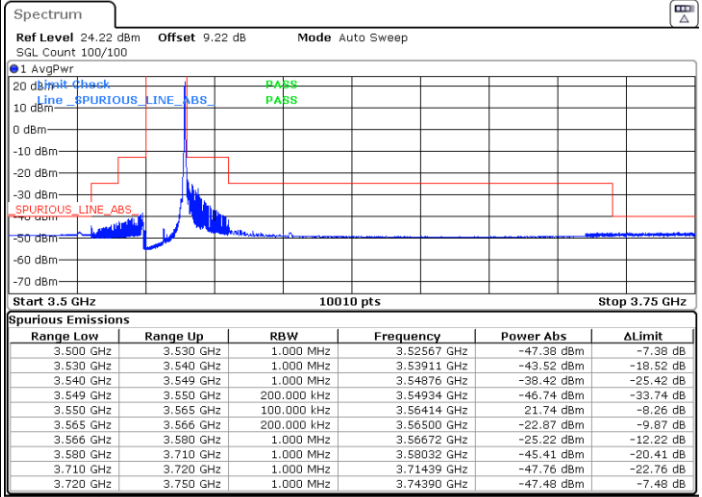

Date: 5.MAR.2024 00:56:43

Middle Channel / Full

N/A

Date: 5.MAR.2024 01:01:47

LTE Band 48 / 10MHz

256QAM

Highest Channel / 1RB0

Highest Channel / 1RBmax

Date: 5.MAR.2024 01:16:53

Date: 5.MAR.2024 01:22:01

Highest Channel / FullIRB

N/A

Date: 5.MAR.2024 01:27:10

LTE Band 48 / 15MHz

QPSK

Lowest Channel / 1RB0

Lowest Channel / 1RBmax

Date: 5.MAR.2024 01:29:10

Date: 5.MAR.2024 01:34:18

Lowest Channel / FullRB

Channel Power

Date: 5.MAR.2024 23:47:19

Date: 5.MAR.2024 23:57:58

LTE Band 48 / 15MHz