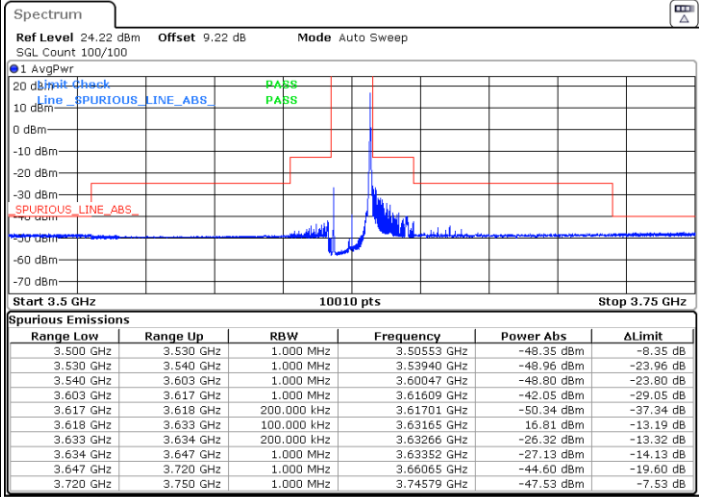

Highest Channel / 1RB0

Highest Channel / 1RBmax

Date: 5.MAR.2024 02:02:18

Date: 5.MAR.2024 02:07:27

Highest Channel / FullIRB

N/A

Date: 5.MAR.2024 02:12:36

LTE Band 48 / 15MHz

256QAM

Lowest Channel / 1RB0

Lowest Channel / 1RBmax

Date: 5.MAR.2024 01:32:59

Date: 5.MAR.2024 01:38:08

Lowest Channel / FullIRB

N/A

Date: 5.MAR.2024 01:43:18

LTE Band 48 / 15MHz

256QAM

Middle Channel / 1RB0

Middle Channel / 1RBmax

Date: 5.MAR.2024 01:48:22

Date: 5.MAR.2024 01:53:25

Middle Channel / Full

N/A

Date: 5.MAR.2024 01:58:29

LTE Band 48 / 15MHz

256QAM

Highest Channel / 1RB0

Highest Channel / 1RBmax

Date: 5.MAR.2024 02:03:34

Date: 5.MAR.2024 02:08:43

Highest Channel / FullIRB