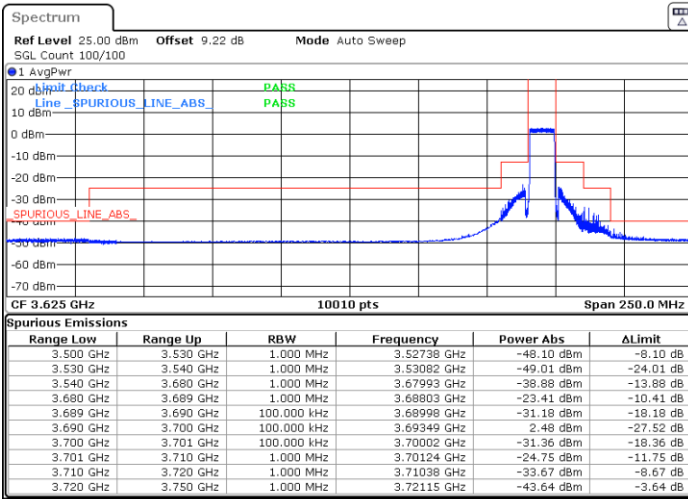

LTE Band 48 / 10MHz

64QAM

Middle Channel / 1RB0

Middle Channel / 1RBmax

Date: 5.MAR.2024 00:50:25

Date: 5.MAR.2024 00:55:28

Middle Channel / Full

N/A

Date: 5.MAR.2024 01:00:31

LTE Band 48 / 10MHz

64QAM

Highest Channel / 1RB0

Highest Channel / 1RBmax

Date: 5.MAR.2024 01:15:36

Date: 5.MAR.2024 01:20:45

Highest Channel / FullIRB

N/A

Date: 5.MAR.2024 01:25:54

LTE Band 48 / 10MHz

256QAM

Lowest Channel / 1RB0

Lowest Channel / 1RBmax

Date: 5.MAR.2024 00:36:19

Date: 5.MAR.2024 00:41:28