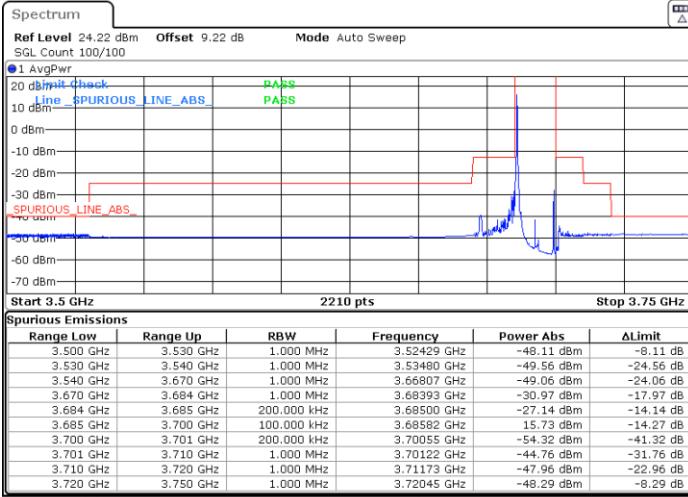

LTE Band 48 / 15MHz

256QAM

Middle Channel / 1RB0

Middle Channel / 1RBmax

Date: 5.MAR.2024 01:48:22

Date: 5.MAR.2024 01:53:25

Middle Channel / Full

N/A

Date: 5.MAR.2024 01:58:29

LTE Band 48 / 15MHz

256QAM

Highest Channel / 1RB0

Highest Channel / 1RBmax

Date: 5.MAR.2024 02:03:34

Date: 5.MAR.2024 02:08:43

Highest Channel / FullIRB

N/A

Date: 5.MAR.2024 02:13:52

LTE Band 48 / 20MHz

QPSK

Lowest Channel / 1RB0

Lowest Channel / 1RBmax

Date: 5.MAR.2024 02:34:55

Date: 5.MAR.2024 02:40:54