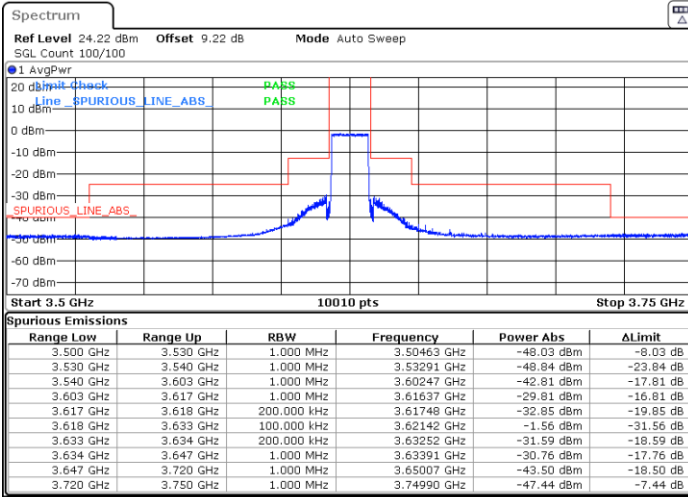

Highest Channel / 1RB0

Highest Channel / 1RBmax

Date: 5.MAR.2024 02:02:18

Date: 5.MAR.2024 02:07:27

Highest Channel / FullIRB

N/A

Date: 5.MAR.2024 02:12:36

LTE Band 48 / 15MHz

256QAM

Lowest Channel / 1RB0

Lowest Channel / 1RBmax

Date: 5.MAR.2024 01:32:59

Date: 5.MAR.2024 01:38:08

Lowest Channel / FullIRB

N/A

Date: 5.MAR.2024 01:43:18

LTE Band 48 / 15MHz

256QAM

Middle Channel / 1RB0

Middle Channel / 1RBmax

Date: 5.MAR.2024 01:48:22

Date: 5.MAR.2024 01:53:25

Middle Channel / Full

N/A

Date: 5.MAR.2024 01:58:29

LTE Band 48 / 15MHz

256QAM

Highest Channel / 1RB0

Highest Channel / 1RBmax

Date: 5.MAR.2024 02:03:34

Date: 5.MAR.2024 02:08:43

Highest Channel / FullIRB