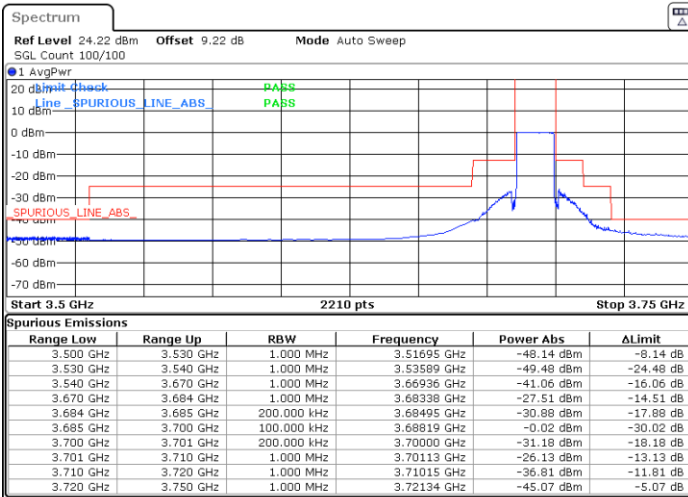

Middle Channel / 1RBmax

Date: 5.MAR.2024 01:47:06

Date: 5.MAR.2024 01:52:09

Middle Channel / Full

N/A

Date: 5.MAR.2024 01:57:13

LTE Band 48 / 15MHz

64QAM

Highest Channel / 1RB0

Highest Channel / 1RBmax

Date: 5.MAR.2024 02:02:18

Date: 5.MAR.2024 02:07:27

Highest Channel / FullIRB

N/A

Date: 5.MAR.2024 02:12:36

LTE Band 48 / 15MHz

256QAM

Lowest Channel / 1RB0

Lowest Channel / 1RBmax

Date: 5.MAR.2024 01:32:59

Date: 5.MAR.2024 01:38:08

Lowest Channel / FullIRB

N/A

Date: 5.MAR.2024 01:43:18