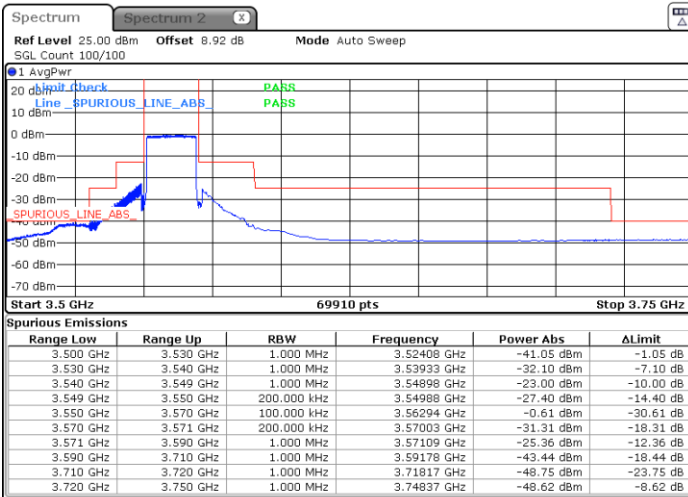

Date: 5.MAR.2024 01:58:29

LTE Band 48 / 15MHz

256QAM

Highest Channel / 1RB0

Highest Channel / 1RBmax

Date: 5.MAR.2024 02:03:34

Date: 5.MAR.2024 02:08:43

Highest Channel / FullIRB

N/A

Date: 5.MAR.2024 02:13:52

LTE Band 48 / 20MHz

QPSK

Lowest Channel / 1RB0

Lowest Channel / 1RBmax

Date: 5.MAR.2024 02:34:55

Date: 5.MAR.2024 02:40:54

Lowest Channel / FullIRB

N/A

Date: 5.MAR.2024 23:49:39