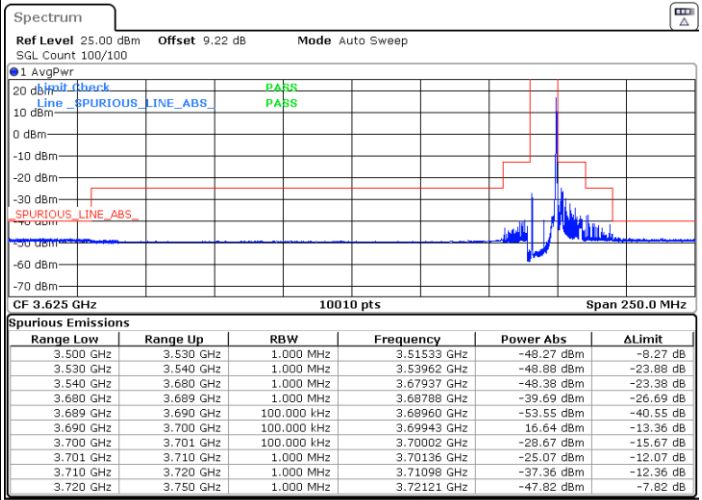

Lowest Channel / FullIRB

N/A

Date: 5.MAR.2024 00:46:37

LTE Band 48 / 10MHz

256QAM

Middle Channel / 1RB0

Middle Channel / 1RBmax

Date: 5.MAR.2024 00:51:40

Date: 5.MAR.2024 00:56:43

Middle Channel / Full

N/A

Date: 5.MAR.2024 01:01:47

LTE Band 48 / 10MHz

256QAM

Highest Channel / 1RB0

Highest Channel / 1RBmax

Date: 5.MAR.2024 01:16:53

Date: 5.MAR.2024 01:22:01

Highest Channel / FullIRB

N/A

Date: 5.MAR.2024 01:27:10

LTE Band 48 / 15MHz

QPSK

Lowest Channel / 1RB0

Lowest Channel / 1RBmax

Date: 5.MAR.2024 01:29:10

Date: 5.MAR.2024 01:34:18

Lowest Channel / FullRB

Channel Power

Date: 5.MAR.2024 23:47:19

Date: 5.MAR.2024 23:57:58

LTE Band 48 / 15MHz