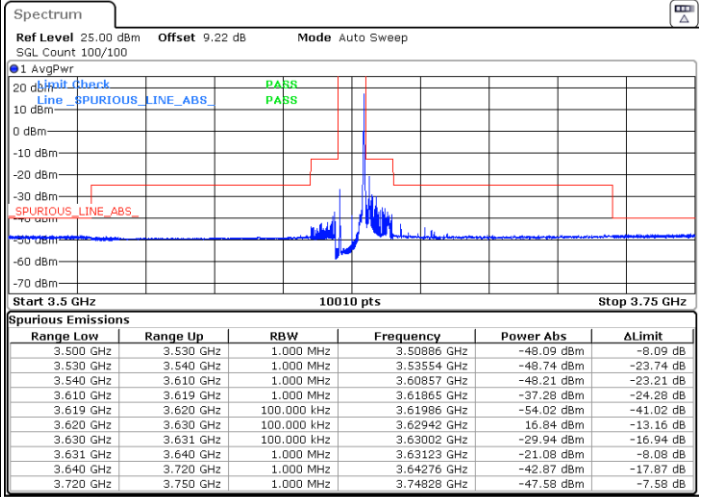

N/A

Date: 5.MAR.2024 01:25:54

LTE Band 48 / 10MHz

256QAM

Lowest Channel / 1RB0

Lowest Channel / 1RBmax

Date: 5.MAR.2024 00:36:19

Date: 5.MAR.2024 00:41:28

Lowest Channel / FullIRB

N/A

Date: 5.MAR.2024 00:46:37

LTE Band 48 / 10MHz

256QAM

Middle Channel / 1RB0

Middle Channel / 1RBmax

Date: 5.MAR.2024 00:51:40

Date: 5.MAR.2024 00:56:43

Middle Channel / Full

N/A

Date: 5.MAR.2024 01:01:47

LTE Band 48 / 10MHz

256QAM

Highest Channel / 1RB0

Highest Channel / 1RBmax

Date: 5.MAR.2024 01:16:53

Date: 5.MAR.2024 01:22:01

Highest Channel / FullIRB

N/A

Date: 5.MAR.2024 01:27:10

LTE Band 48 / 15MHz

QPSK

Lowest Channel / 1RB0