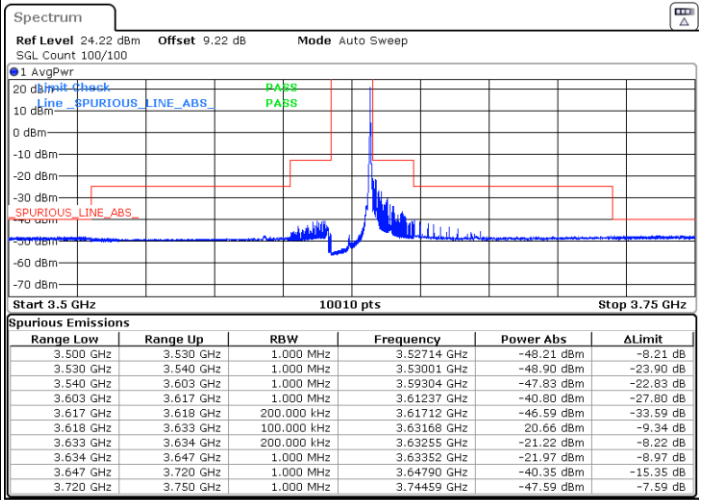

Date: 5.MAR.2024 02:10:03

LTE Band 48 / 15MHz

16QAM

Lowest Channel / 1RB0

Lowest Channel / 1RBmax

Date: 5.MAR.2024 01:30:26

Date: 5.MAR.2024 01:35:35

Lowest Channel / FullIRB

N/A

Date: 5.MAR.2024 01:40:44

LTE Band 48 / 15MHz

16QAM

Middle Channel / 1RB0

Middle Channel / 1RBmax

Date: 5.MAR.2024 01:45:50

Date: 5.MAR.2024 01:50:53

Middle Channel / Full

N/A

Date: 5.MAR.2024 01:55:57

LTE Band 48 / 15MHz

16QAM

Highest Channel / 1RB0

Highest Channel / 1RBmax

Date: 5.MAR.2024 02:01:01

Date: 5.MAR.2024 02:06:10

Highest Channel / FullIRB

N/A

Date: 5.MAR.2024 02:11:19

LTE Band 48 / 15MHz

64QAM

Lowest Channel / 1RB0

Lowest Channel / 1RBmax