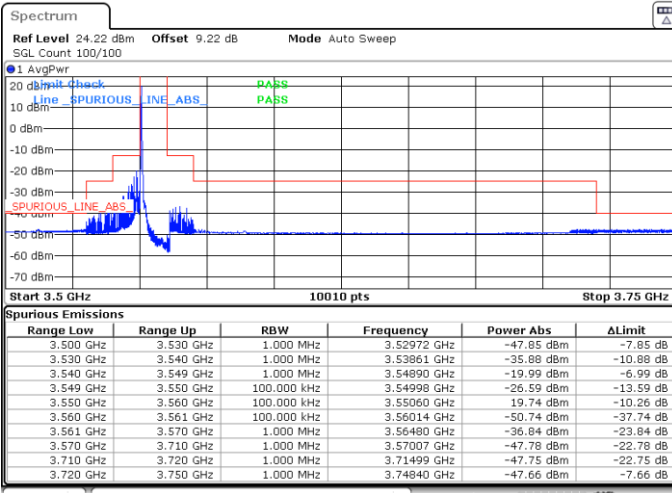

LTE Band 48 / 10MHz

64QAM

Lowest Channel / 1RB0

Lowest Channel / 1RBmax

Date: 5.MAR.2024 00:34:57