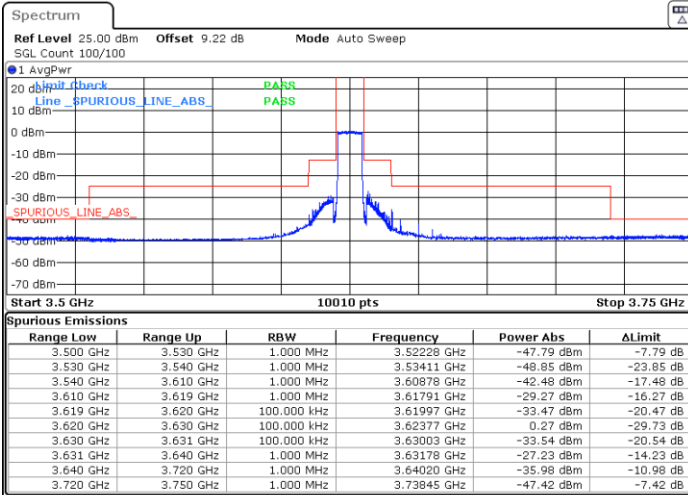

N/A

Date: 5.MAR.2024 01:25:54

LTE Band 48 / 10MHz

256QAM

Lowest Channel / 1RB0

Lowest Channel / 1RBmax

Date: 5.MAR.2024 00:36:19

Date: 5.MAR.2024 00:41:28

Lowest Channel / FullIRB

N/A

Date: 5.MAR.2024 00:46:37

LTE Band 48 / 10MHz

256QAM

Middle Channel / 1RB0

Middle Channel / 1RBmax

Date: 5.MAR.2024 00:51:40

Date: 5.MAR.2024 00:56:43

Middle Channel / Full

N/A

Date: 5.MAR.2024 01:01:47

LTE Band 48 / 10MHz

256QAM

Highest Channel / 1RB0

Highest Channel / 1RBmax

Date: 5.MAR.2024 01:16:53

Date: 5.MAR.2024 01:22:01

Highest Channel / FullIRB

N/A

Date: 5.MAR.2024 01:27:10

LTE Band 48 / 15MHz

QPSK

Lowest Channel / 1RB0