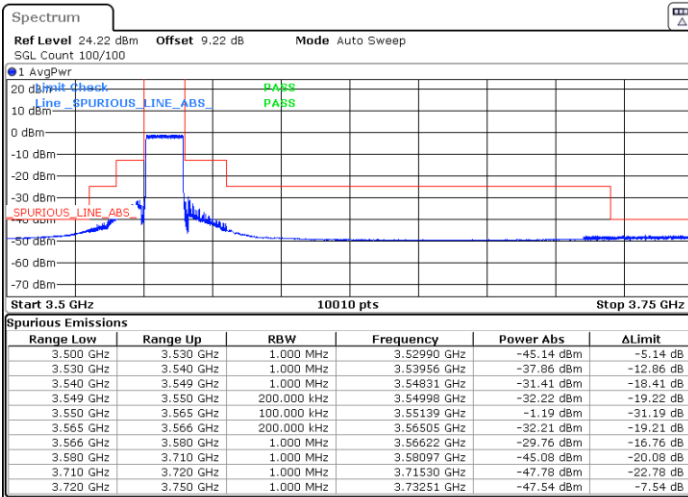

Highest Channel / 1RB0

Highest Channel / 1RBmax

Date: 5.MAR.2024 02:02:18

Date: 5.MAR.2024 02:07:27

Highest Channel / FullIRB

N/A

Date: 5.MAR.2024 02:12:36

LTE Band 48 / 15MHz

256QAM

Lowest Channel / 1RB0

Lowest Channel / 1RBmax

Date: 5.MAR.2024 01:32:59

Date: 5.MAR.2024 01:38:08

Lowest Channel / FullIRB

N/A

Date: 5.MAR.2024 01:43:18

LTE Band 48 / 15MHz

256QAM

Middle Channel / 1RB0

Middle Channel / 1RBmax

Date: 5.MAR.2024 01:48:22

Date: 5.MAR.2024 01:53:25

Middle Channel / Full

N/A

Date: 5.MAR.2024 01:58:29

LTE Band 48 / 15MHz

256QAM

Highest Channel / 1RB0

Highest Channel / 1RBmax

Date: 5.MAR.2024 02:03:34

Date: 5.MAR.2024 02:08:43

Highest Channel / FullIRB