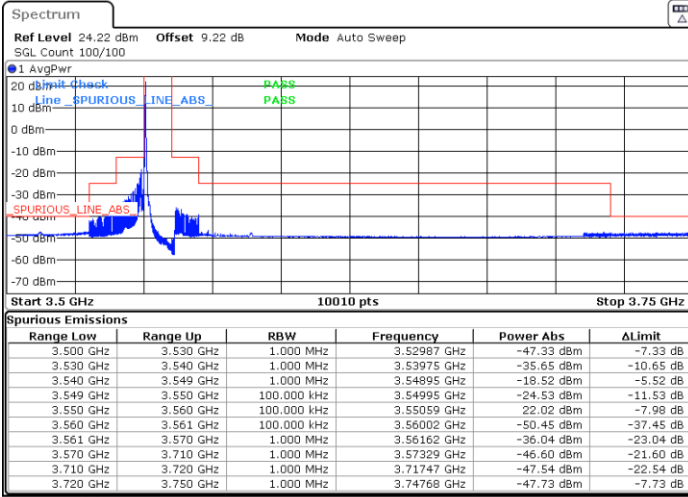

LTE Band 48 / 5MHz

256QAM

Highest Channel / 1RB0

Highest Channel / 1RBmax

Date: 5.MAR.2024 00:19:12

Date: 5.MAR.2024 00:24:41

Highest Channel / FullIRB

N/A

Date: 5.MAR.2024 00:30:10

LTE Band 48 / 10MHz

QPSK

Lowest Channel / 1RB0

Lowest Channel / 1RBmax

Date: 5.MAR.2024 00:32:14

Date: 5.MAR.2024 00:37:38

Lowest Channel / FullRB

N/A

Date: 5.MAR.2024 00:42:48

LTE Band 48 / 10MHz

QPSK

Middle Channel / 1RB0

Middle Channel / 1RBmax

Date: 5.MAR.2024 00:47:53

Date: 5.MAR.2024 00:52:56

Middle Channel / Full

N/A

Date: 5.MAR.2024 00:57:59

LTE Band 48 / 10MHz

QPSK

Highest Channel / 1RB0

Highest Channel / 1RBmax

Date: 5.MAR.2024 01:13:03