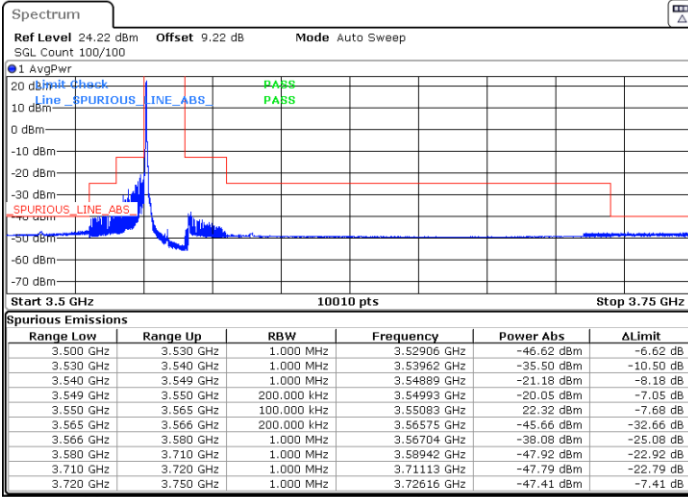

Date: 5.MAR.2024 00:56:43

Middle Channel / Full

N/A

Date: 5.MAR.2024 01:01:47

LTE Band 48 / 10MHz

256QAM

Highest Channel / 1RB0

Highest Channel / 1RBmax

Date: 5.MAR.2024 01:16:53

Date: 5.MAR.2024 01:22:01

Highest Channel / FullIRB

N/A

Date: 5.MAR.2024 01:27:10

LTE Band 48 / 15MHz

QPSK

Lowest Channel / 1RB0

Lowest Channel / 1RBmax

Date: 5.MAR.2024 01:29:10

Date: 5.MAR.2024 01:34:18

Lowest Channel / FullRB

Channel Power

Date: 5.MAR.2024 23:47:19

Date: 5.MAR.2024 23:57:58

LTE Band 48 / 15MHz