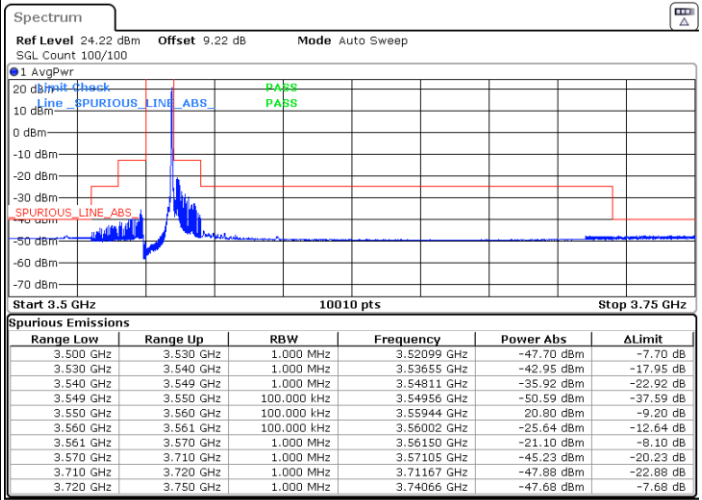

Middle Channel / Full

N/A

Date: 5.MAR.2024 00:57:59

LTE Band 48 / 10MHz

QPSK

Highest Channel / 1RB0

Highest Channel / 1RBmax

Date: 5.MAR.2024 01:13:03

Date: 5.MAR.2024 01:18:12

Highest Channel / FullIRB

N/A

Date: 5.MAR.2024 01:23:21

LTE Band 48 / 10MHz

16QAM

Lowest Channel / 1RB0

Lowest Channel / 1RBmax

Date: 5.MAR.2024 00:33:36

Date: 5.MAR.2024 00:38:55

Lowest Channel / FullIRB

N/A

Date: 5.MAR.2024 00:44:04

LTE Band 48 / 10MHz

16QAM

Middle Channel / 1RB0