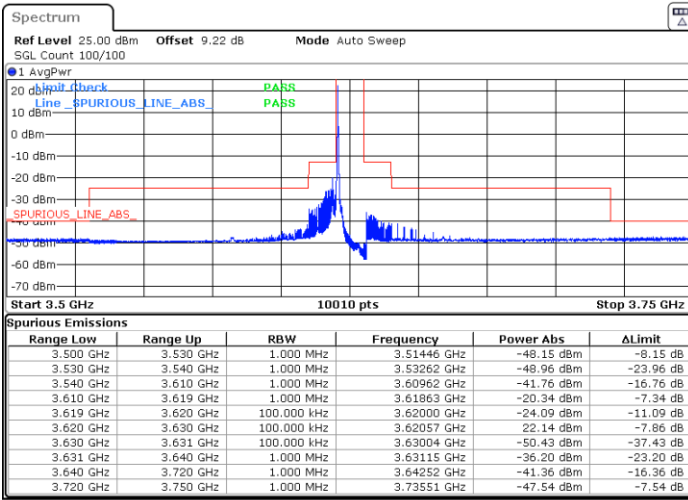

Date: 5.MAR.2024 00:30:10

LTE Band 48 / 10MHz

QPSK

Lowest Channel / 1RB0

Lowest Channel / 1RBmax

Date: 5.MAR.2024 00:32:14

Date: 5.MAR.2024 00:37:38

Lowest Channel / FullRB

N/A

Date: 5.MAR.2024 00:42:48

LTE Band 48 / 10MHz

QPSK

Middle Channel / 1RB0

Middle Channel / 1RBmax

Date: 5.MAR.2024 00:47:53

Date: 5.MAR.2024 00:52:56

Middle Channel / Full

N/A

Date: 5.MAR.2024 00:57:59

LTE Band 48 / 10MHz

QPSK

Highest Channel / 1RB0

Highest Channel / 1RBmax

Date: 5.MAR.2024 01:13:03

Date: 5.MAR.2024 01:18:12

Highest Channel / FullIRB

N/A

Date: 5.MAR.2024 01:23:21

LTE Band 48 / 10MHz

16QAM

Lowest Channel / 1RB0

Lowest Channel / 1RBmax