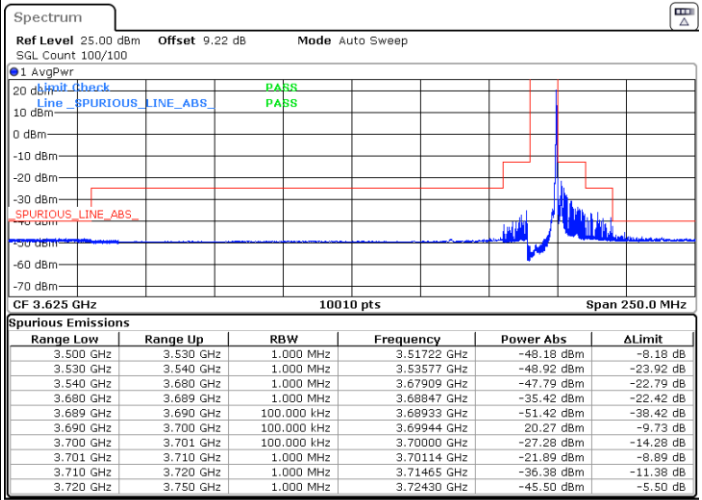

LTE Band 48 / 10MHz

64QAM

Middle Channel / 1RB0

Middle Channel / 1RBmax

Date: 5.MAR.2024 00:50:25

Date: 5.MAR.2024 00:55:28

Middle Channel / Full

N/A

Date: 5.MAR.2024 01:00:31

LTE Band 48 / 10MHz

64QAM

Highest Channel / 1RB0

Highest Channel / 1RBmax

Date: 5.MAR.2024 01:15:36

Date: 5.MAR.2024 01:20:45

Highest Channel / FullIRB

N/A

Date: 5.MAR.2024 01:25:54

LTE Band 48 / 10MHz

256QAM

Lowest Channel / 1RB0

Lowest Channel / 1RBmax

Date: 5.MAR.2024 00:36:19

Date: 5.MAR.2024 00:41:28