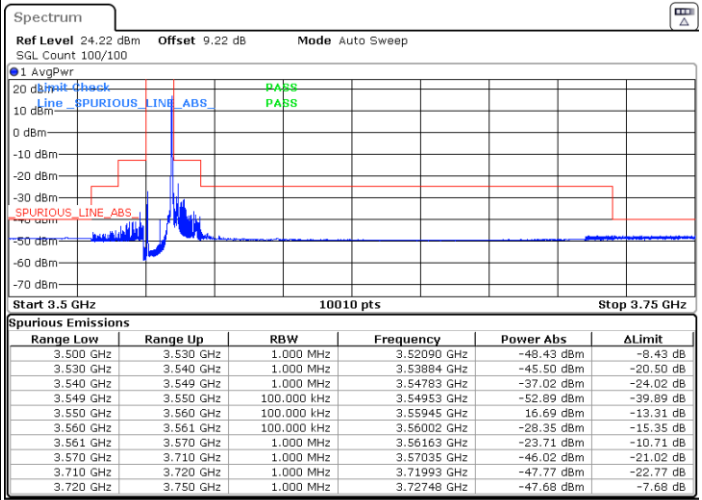

Date: 5.MAR.2024 01:00:31

LTE Band 48 / 10MHz

64QAM

Highest Channel / 1RB0

Highest Channel / 1RBmax

Date: 5.MAR.2024 01:15:36

Date: 5.MAR.2024 01:20:45

Highest Channel / FullIRB

N/A

Date: 5.MAR.2024 01:25:54

LTE Band 48 / 10MHz

256QAM

Lowest Channel / 1RB0

Lowest Channel / 1RBmax

Date: 5.MAR.2024 00:36:19

Date: 5.MAR.2024 00:41:28

Lowest Channel / FullIRB

N/A

Date: 5.MAR.2024 00:46:37

LTE Band 48 / 10MHz

256QAM

Middle Channel / 1RB0

Middle Channel / 1RBmax

Date: 5.MAR.2024 00:51:40

Date: 5.MAR.2024 00:56:43

Middle Channel / Full

N/A

Date: 5.MAR.2024 01:01:47

LTE Band 48 / 10MHz

256QAM

Highest Channel / 1RB0

Highest Channel / 1RBmax