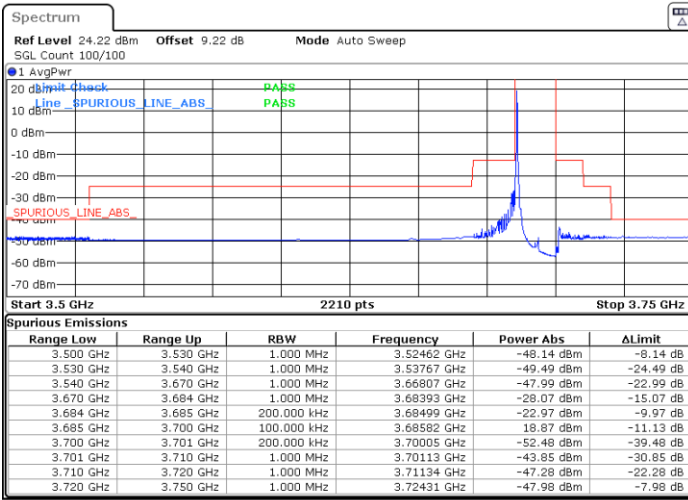

Date: 5.MAR.2024 02:06:10

Highest Channel / FullIRB

N/A

Date: 5.MAR.2024 02:11:19

LTE Band 48 / 15MHz

64QAM

Lowest Channel / 1RB0

Lowest Channel / 1RBmax

Date: 5.MAR.2024 01:31:43

Date: 5.MAR.2024 01:36:52

Lowest Channel / FullIRB

N/A

Date: 5.MAR.2024 01:42:02

LTE Band 48 / 15MHz

64QAM

Middle Channel / 1RB0

Middle Channel / 1RBmax

Date: 5.MAR.2024 01:47:06

Date: 5.MAR.2024 01:52:09

Middle Channel / Full

N/A

Date: 5.MAR.2024 01:57:13

LTE Band 48 / 15MHz

64QAM

Highest Channel / 1RB0

Highest Channel / 1RBmax

Date: 5.MAR.2024 02:02:18

Date: 5.MAR.2024 02:07:27

Highest Channel / FullIRB

N/A

Date: 5.MAR.2024 02:12:36

LTE Band 48 / 15MHz