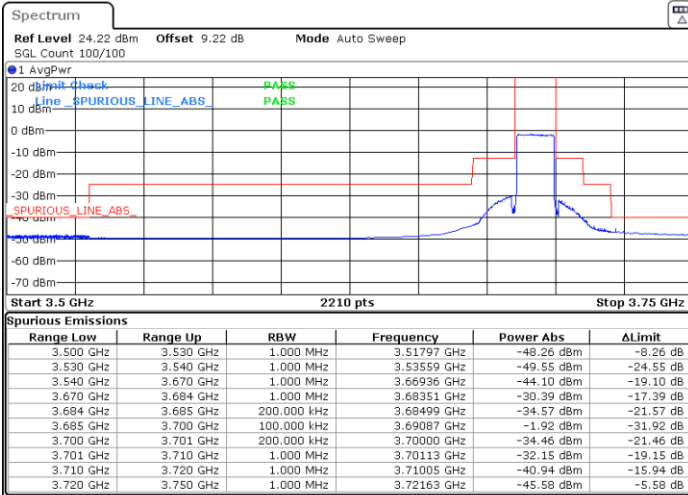

LTE Band 48 / 15MHz

256QAM

Middle Channel / 1RB0

Middle Channel / 1RBmax

Date: 5.MAR.2024 01:48:22

Date: 5.MAR.2024 01:53:25

Middle Channel / Full

N/A

Date: 5.MAR.2024 01:58:29

LTE Band 48 / 15MHz

256QAM

Highest Channel / 1RB0

Highest Channel / 1RBmax

Date: 5.MAR.2024 02:03:34

Date: 5.MAR.2024 02:08:43

Highest Channel / FullIRB

N/A

Date: 5.MAR.2024 02:13:52

LTE Band 48 / 20MHz

QPSK

Lowest Channel / 1RB0

Lowest Channel / 1RBmax

Date: 5.MAR.2024 02:34:55

Date: 5.MAR.2024 02:40:54