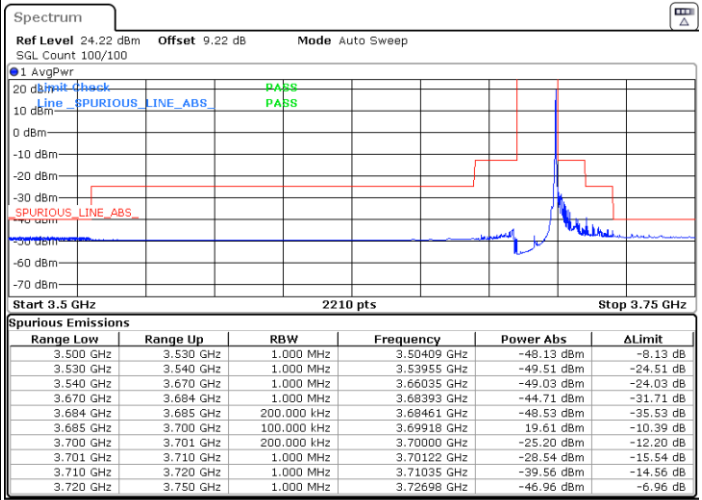

Middle Channel / Full

N/A

Date: 5.MAR.2024 01:55:57

LTE Band 48 / 15MHz

16QAM

Highest Channel / 1RB0

Highest Channel / 1RBmax

Date: 5.MAR.2024 02:01:01

Date: 5.MAR.2024 02:06:10

Highest Channel / FullIRB

N/A

Date: 5.MAR.2024 02:11:19

LTE Band 48 / 15MHz

64QAM

Lowest Channel / 1RB0

Lowest Channel / 1RBmax