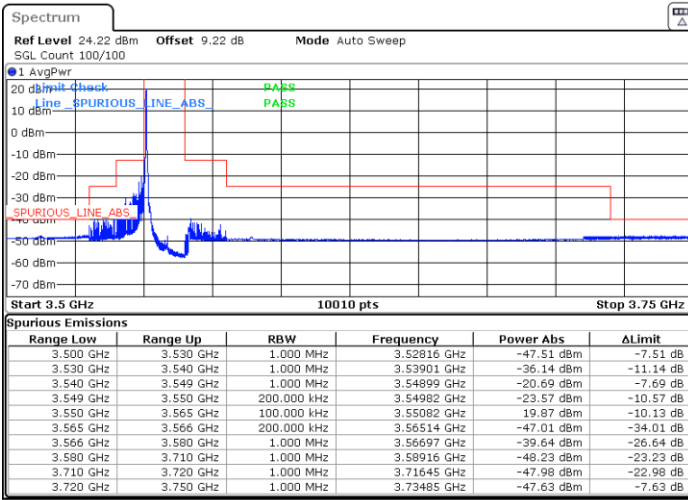

Middle Channel / Full

N/A

Date: 5.MAR.2024 01:55:57

LTE Band 48 / 15MHz

16QAM

Highest Channel / 1RB0

Highest Channel / 1RBmax

Date: 5.MAR.2024 02:01:01

Date: 5.MAR.2024 02:06:10

Highest Channel / FullIRB

N/A

Date: 5.MAR.2024 02:11:19

LTE Band 48 / 15MHz

64QAM

Lowest Channel / 1RB0

Lowest Channel / 1RBmax

Date: 5.MAR.2024 01:31:43

Date: 5.MAR.2024 01:36:52

Lowest Channel / FullIRB

N/A

Date: 5.MAR.2024 01:42:02

LTE Band 48 / 15MHz

64QAM

Middle Channel / 1RB0