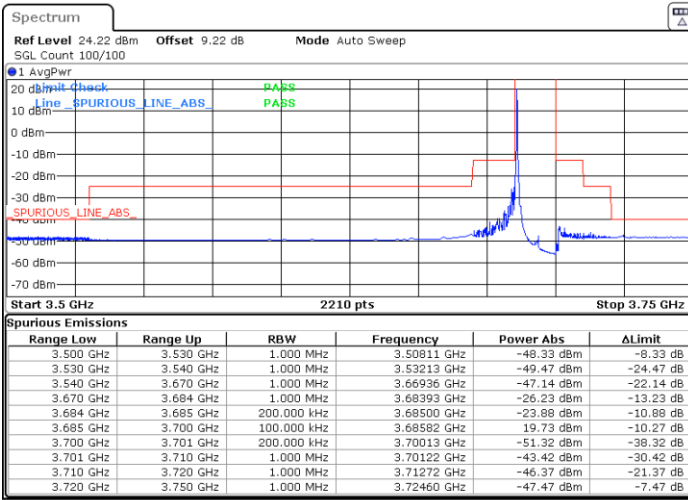

N/A

Date: 5.MAR.2024 01:40:44

LTE Band 48 / 15MHz

16QAM

Middle Channel / 1RB0

Middle Channel / 1RBmax

Date: 5.MAR.2024 01:45:50

Date: 5.MAR.2024 01:50:53

Middle Channel / Full

N/A

Date: 5.MAR.2024 01:55:57

LTE Band 48 / 15MHz

16QAM

Highest Channel / 1RB0

Highest Channel / 1RBmax

Date: 5.MAR.2024 02:01:01

Date: 5.MAR.2024 02:06:10

Highest Channel / FullIRB

N/A

Date: 5.MAR.2024 02:11:19

LTE Band 48 / 15MHz

64QAM

Lowest Channel / 1RB0

Lowest Channel / 1RBmax

Date: 5.MAR.2024 01:31:43

Date: 5.MAR.2024 01:36:52

Lowest Channel / FullIRB

N/A

Date: 5.MAR.2024 01:42:02

LTE Band 48 / 15MHz

64QAM

Middle Channel / 1RB0