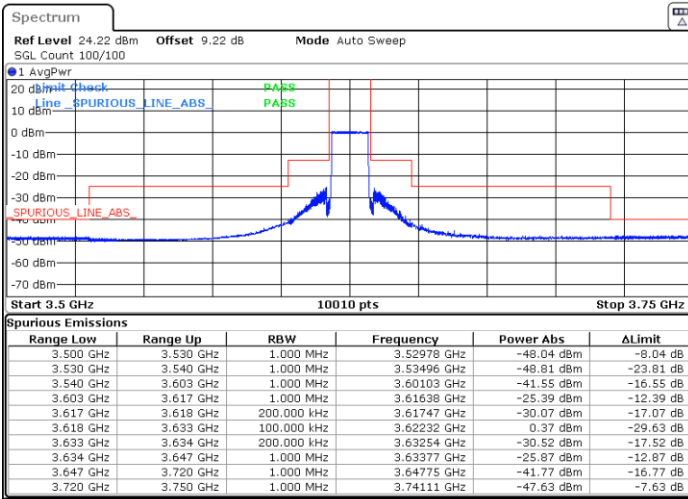

Date: 5.MAR.2024 02:06:10

Highest Channel / FullIRB

N/A

Date: 5.MAR.2024 02:11:19

LTE Band 48 / 15MHz

64QAM

Lowest Channel / 1RB0

Lowest Channel / 1RBmax

Date: 5.MAR.2024 01:31:43

Date: 5.MAR.2024 01:36:52

Lowest Channel / FullIRB

N/A

Date: 5.MAR.2024 01:42:02

LTE Band 48 / 15MHz

64QAM

Middle Channel / 1RB0

Middle Channel / 1RBmax

Date: 5.MAR.2024 01:47:06

Date: 5.MAR.2024 01:52:09

Middle Channel / Full

N/A

Date: 5.MAR.2024 01:57:13

LTE Band 48 / 15MHz

64QAM

Highest Channel / 1RB0

Highest Channel / 1RBmax

Date: 5.MAR.2024 02:02:18

Date: 5.MAR.2024 02:07:27

Highest Channel / FullIRB

N/A

Date: 5.MAR.2024 02:12:36

LTE Band 48 / 15MHz