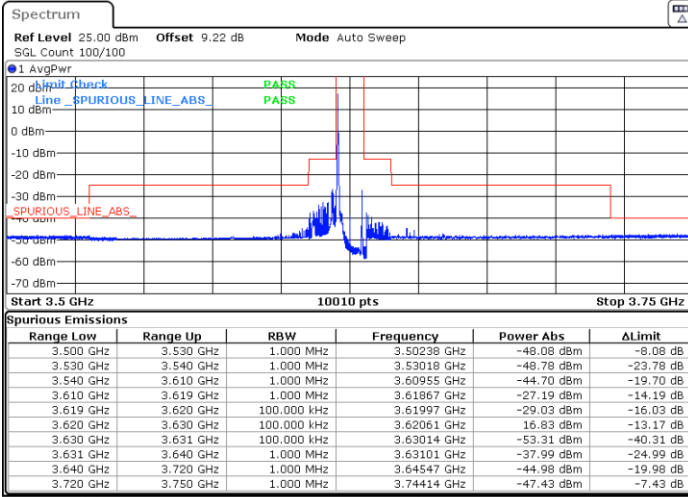

N/A

Date: 5.MAR.2024 01:25:54

LTE Band 48 / 10MHz

256QAM

Lowest Channel / 1RB0

Lowest Channel / 1RBmax

Date: 5.MAR.2024 00:36:19

Date: 5.MAR.2024 00:41:28

Lowest Channel / FullIRB

N/A

Date: 5.MAR.2024 00:46:37

LTE Band 48 / 10MHz

256QAM

Middle Channel / 1RB0

Middle Channel / 1RBmax

Date: 5.MAR.2024 00:51:40

Date: 5.MAR.2024 00:56:43

Middle Channel / Full

N/A

Date: 5.MAR.2024 01:01:47

LTE Band 48 / 10MHz

256QAM

Highest Channel / 1RB0

Highest Channel / 1RBmax

Date: 5.MAR.2024 01:16:53

Date: 5.MAR.2024 01:22:01

Highest Channel / FullIRB

N/A

Date: 5.MAR.2024 01:27:10

LTE Band 48 / 15MHz

QPSK

Lowest Channel / 1RB0