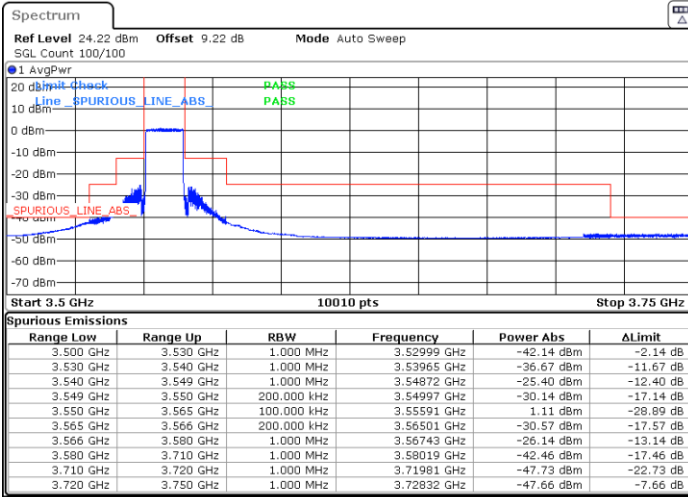

Middle Channel / Full

N/A

Date: 5.MAR.2024 01:55:57

LTE Band 48 / 15MHz

16QAM

Highest Channel / 1RB0

Highest Channel / 1RBmax

Date: 5.MAR.2024 02:01:01

Date: 5.MAR.2024 02:06:10

Highest Channel / FullIRB

N/A

Date: 5.MAR.2024 02:11:19

LTE Band 48 / 15MHz

64QAM

Lowest Channel / 1RB0

Lowest Channel / 1RBmax

Date: 5.MAR.2024 01:31:43

Date: 5.MAR.2024 01:36:52

Lowest Channel / FullIRB

N/A

Date: 5.MAR.2024 01:42:02

LTE Band 48 / 15MHz

64QAM

Middle Channel / 1RB0