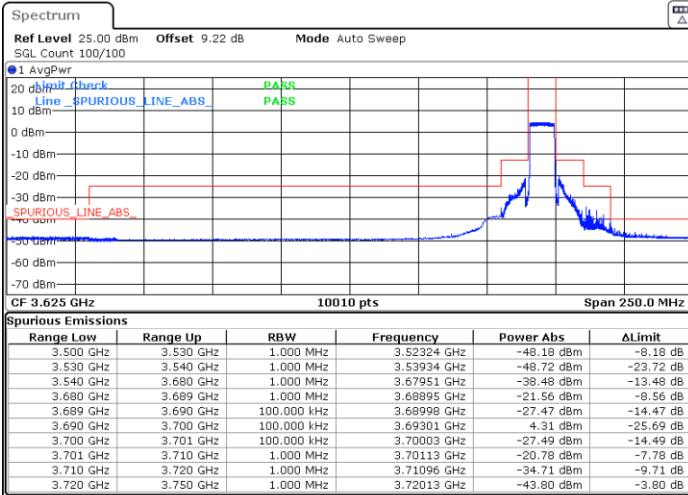

Middle Channel / Full

N/A

Date: 5.MAR.2024 00:57:59

LTE Band 48 / 10MHz

QPSK

Highest Channel / 1RB0

Highest Channel / 1RBmax

Date: 5.MAR.2024 01:13:03

Date: 5.MAR.2024 01:18:12

Highest Channel / FullIRB

N/A

Date: 5.MAR.2024 01:23:21

LTE Band 48 / 10MHz

16QAM

Lowest Channel / 1RB0

Lowest Channel / 1RBmax