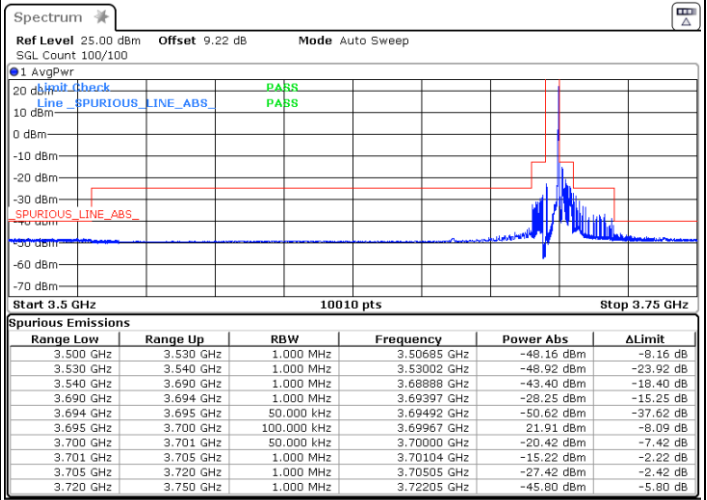

### N/A

LTE Band 48 / 5MHz

QPSK

Middle Channel / 1RB0

Middle Channel / 1RBmax

Date: 4.MAR.2024 23:58:56

Date: 5.MAR.2024 00:04:20

Middle Channel / Full

N/A

Date: 5.MAR.2024 00:09:44

LTE Band 48 / 5MHz

QPSK

Highest Channel / 1RB0

Highest Channel / 1RBmax

Date: 5.MAR.2024 00:15:08

Date: 5.MAR.2024 01:08:30

Highest Channel / FullIRB

N/A

Date: 5.MAR.2024 00:26:05

LTE Band 48 / 5MHz

16QAM

Lowest Channel / 1RB0

Lowest Channel / 1RBmax

Date: 4.MAR.2024 23:43:56