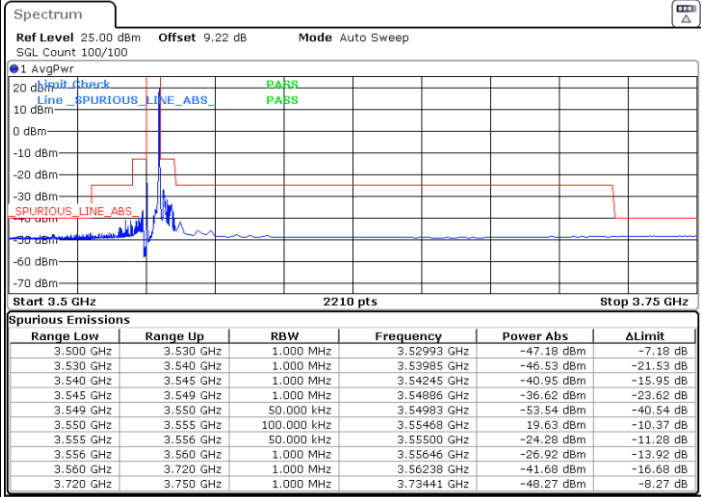

Date: 5.MAR.2024 00:00:18

Date: 5.MAR.2024 00:05:41

Middle Channel / Full

N/A

Date: 5.MAR.2024 00:11:05

LTE Band 48 / 5MHz

16QAM

Highest Channel / 1RB0

Highest Channel / 1RBmax

Date: 5.MAR.2024 00:16:30

Date: 5.MAR.2024 00:21:58

Highest Channel / FullIRB

N/A

Date: 5.MAR.2024 01:09:47

LTE Band 48 / 5MHz

64QAM

Lowest Channel / 1RB0

Lowest Channel / 1RBmax

Date: 4.MAR.2024 23:45:17

Date: 4.MAR.2024 23:50:45

Lowest Channel / FullIRB

N/A

Date: 4.MAR.2024 23:56:14

LTE Band 48 / 5MHz