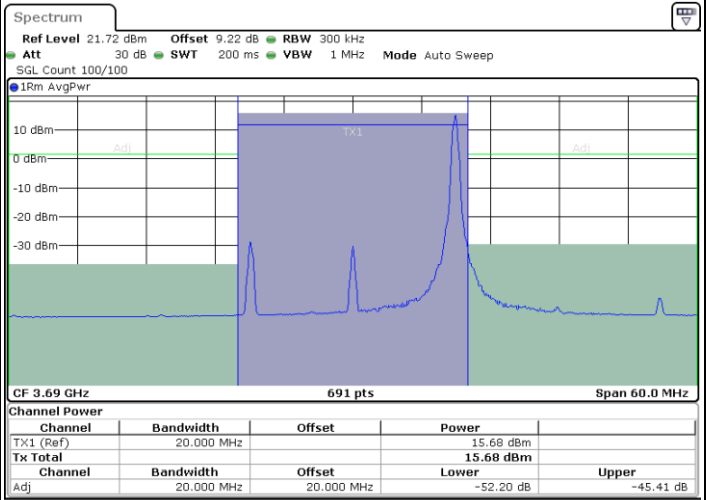

Middle Channel / 1RBmax

Date: 13.MAR.2024 05:13:24

Date: 13.MAR.2024 05:16:26

Middle Channel / FullRB

Date: 13.MAR.2024 05:19:33

LTE Band 48 / 20MHz

256QAM

Highest Channel / 1RB0

Highest Channel / 1RBmax

Date: 13.MAR.2024 05:22:36

Date: 13.MAR.2024 05:25:44

Highest Channel / FullRB

Date: 13.MAR.2024 05:28:51