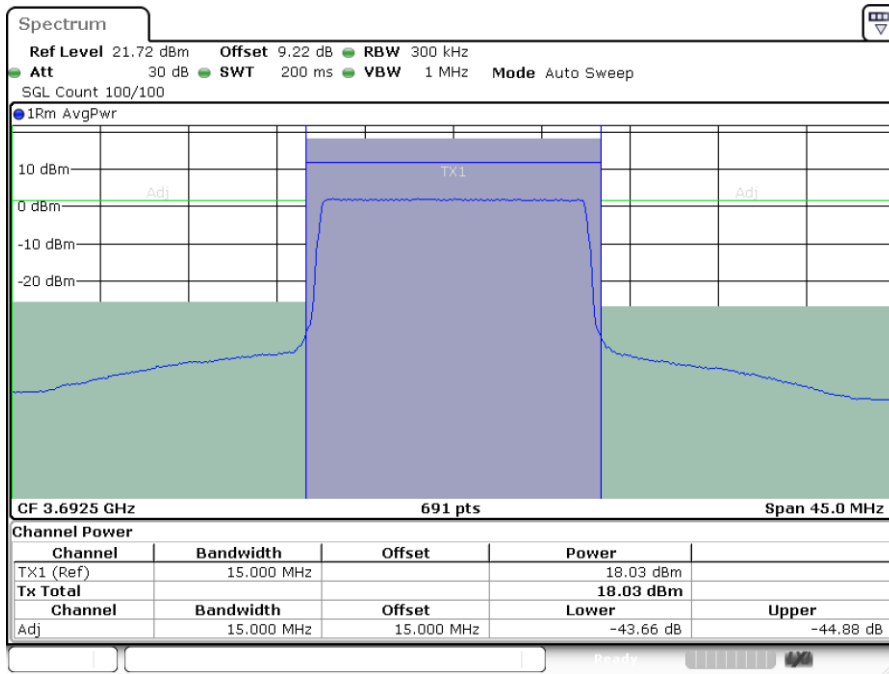

LTE Band 48 / 15MHz

256QAM

Highest Channel / 1RB0

Highest Channel / 1RBmax

Date: 13.MAR.2024 04:52:59

Date: 13.MAR.2024 04:56:08

Highest Channel / FullRB

Date: 13.MAR.2024 04:59:18

LTE Band 48 / 20MHz

QPSK

Lowest Channel / 1RB0

Lowest Channel / 1RBmax

Date: 13.MAR.2024 05:00:42

Date: 13.MAR.2024 05:03:50

Lowest Channel / FullRB

Date: 13.MAR.2024 05:06:58