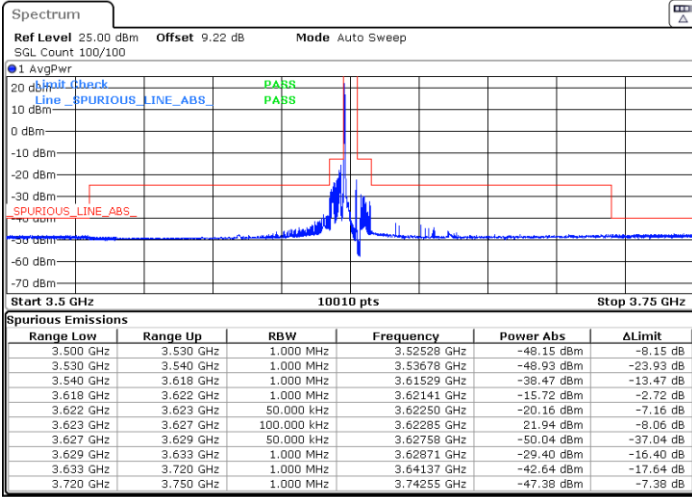

### Lowest Channel / FullRB

Date: 4.MAR.2024 23:53:31

### N/A

LTE Band 48 / 5MHz

QPSK

Middle Channel / 1RB0

Middle Channel / 1RBmax

Date: 4.MAR.2024 23:58:56

Date: 5.MAR.2024 00:04:20

Middle Channel / Full

N/A

Date: 5.MAR.2024 00:09:44

LTE Band 48 / 5MHz

QPSK

Highest Channel / 1RB0

Highest Channel / 1RBmax

Date: 5.MAR.2024 00:15:08

Date: 5.MAR.2024 01:08:30

Highest Channel / FullIRB

N/A

Date: 5.MAR.2024 00:26:05

LTE Band 48 / 5MHz

16QAM

Lowest Channel / 1RB0

Lowest Channel / 1RBmax

Date: 4.MAR.2024 23:43:56