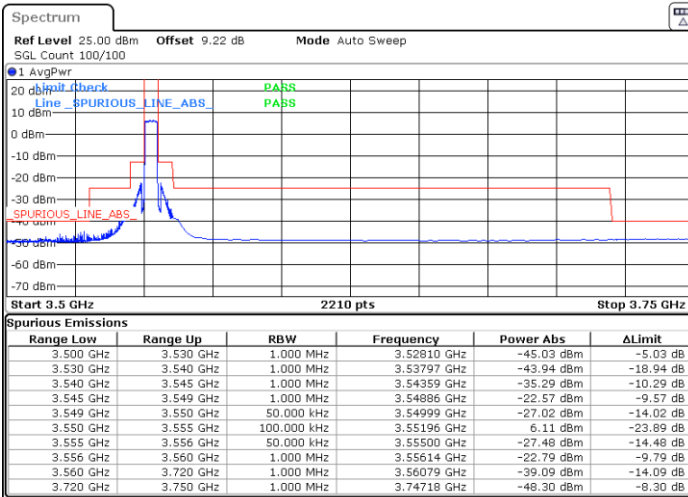

N/A

Date: 5.MAR.2024 00:09:44

LTE Band 48 / 5MHz

QPSK

Highest Channel / 1RB0

Highest Channel / 1RBmax

Date: 5.MAR.2024 00:15:08

Date: 5.MAR.2024 01:08:30

Highest Channel / FullIRB

N/A

Date: 5.MAR.2024 00:26:05

LTE Band 48 / 5MHz

16QAM

Lowest Channel / 1RB0

Lowest Channel / 1RBmax

Date: 4.MAR.2024 23:43:56

Date: 4.MAR.2024 23:49:24

Lowest Channel / FullIRB

N/A

Date: 4.MAR.2024 23:54:52

LTE Band 48 / 5MHz

16QAM

Middle Channel / 1RB0

Middle Channel / 1RBmax