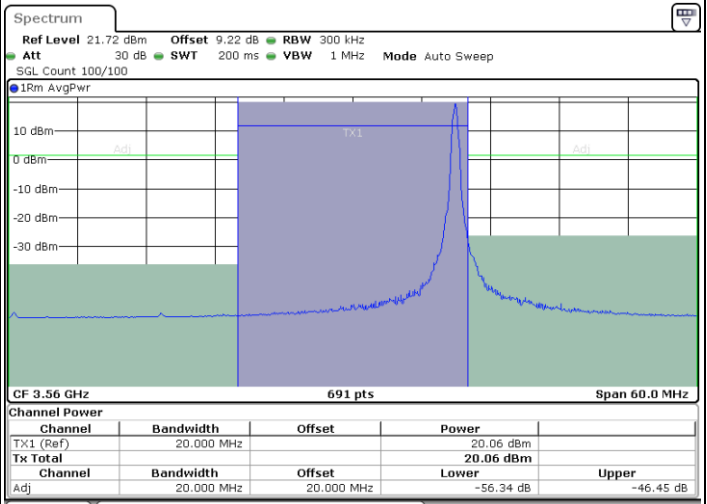

Date: 13.MAR.2024 05:04:39