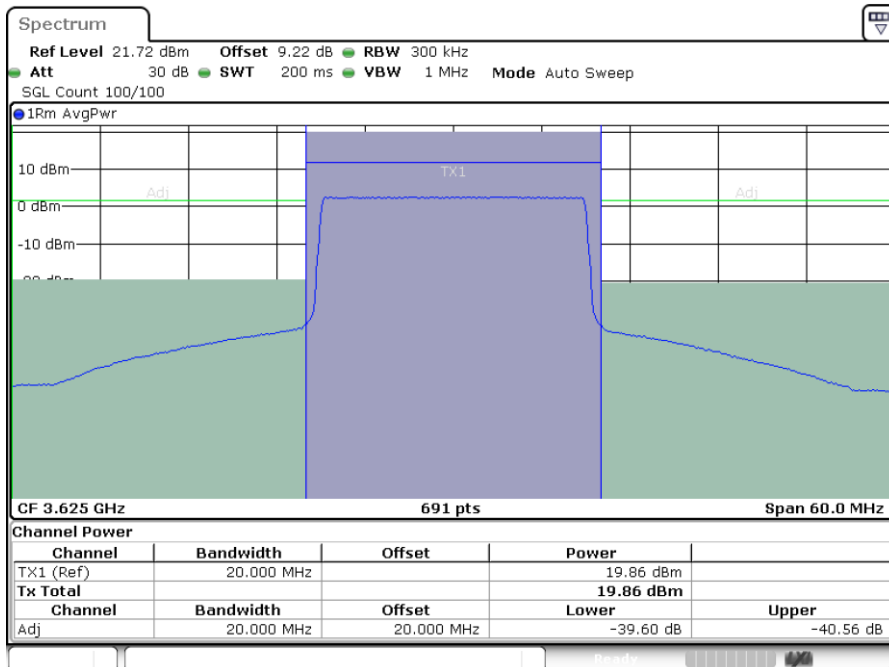

Middle Channel / 1RBmax

Date: 13.MAR.2024 05:11:52

Date: 13.MAR.2024 05:14:57

Middle Channel / FullRB

Date: 13.MAR.2024 05:18:00

LTE Band 48 / 20MHz

16QAM

Highest Channel / 1RB0

Highest Channel / 1RBmax

Date: 13.MAR.2024 05:21:03

Date: 13.MAR.2024 05:24:13

Highest Channel / FullRB

Date: 13.MAR.2024 05:27:17

LTE Band 48 / 20MHz

64QAM

Lowest Channel / 1RB0