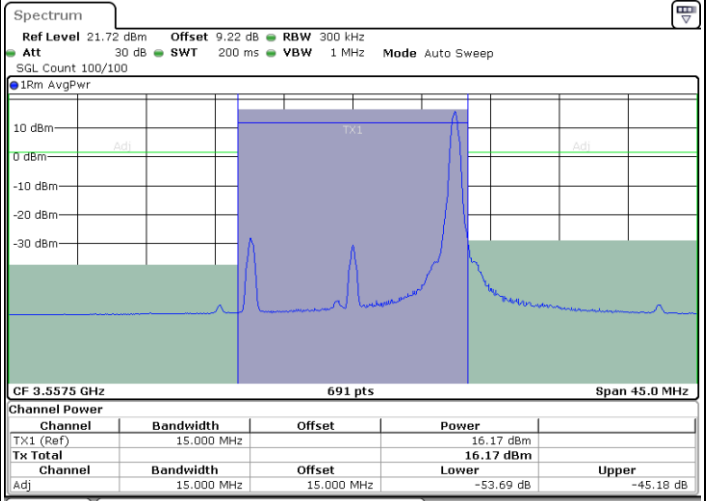

LTE Band 48 / 15MHz

256QAM

Lowest Channel / 1RB0

Lowest Channel / 1RBmax

Date: 13.MAR.2024 04:33:13

Date: 13.MAR.2024 04:36:22

Lowest Channel / FullRB

Date: 13.MAR.2024 04:39:32