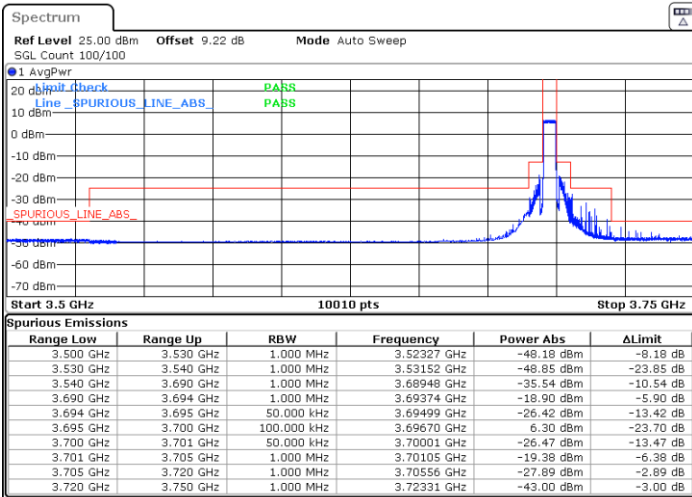

Date: 5.MAR.2024 00:00:18

Date: 5.MAR.2024 00:05:41

Middle Channel / Full

N/A

Date: 5.MAR.2024 00:11:05

LTE Band 48 / 5MHz

16QAM

Highest Channel / 1RB0

Highest Channel / 1RBmax

Date: 5.MAR.2024 00:16:30

Date: 5.MAR.2024 00:21:58

Highest Channel / FullIRB

N/A

Date: 5.MAR.2024 01:09:47

LTE Band 48 / 5MHz

64QAM

Lowest Channel / 1RB0

Lowest Channel / 1RBmax

Date: 4.MAR.2024 23:45:17

Date: 4.MAR.2024 23:50:45

Lowest Channel / FullIRB

N/A

Date: 4.MAR.2024 23:56:14

LTE Band 48 / 5MHz