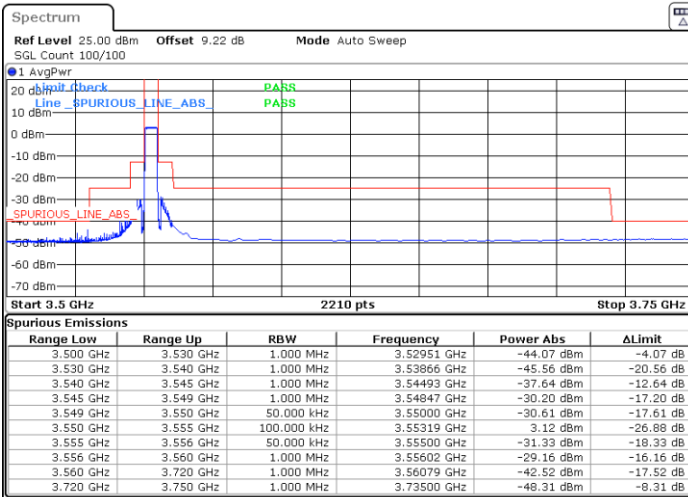

Date: 5.MAR.2024 00:12:26

LTE Band 48 / 5MHz

64QAM

Highest Channel / 1RB0

Highest Channel / 1RBmax

Date: 5.MAR.2024 00:17:51

Date: 5.MAR.2024 00:23:20

Highest Channel / FullIRB

N/A

Date: 5.MAR.2024 01:11:04

LTE Band 48 / 5MHz

256QAM

Lowest Channel / 1RB0

Lowest Channel / 1RBmax

Date: 4.MAR.2024 23:46:38

Date: 4.MAR.2024 23:52:07

Lowest Channel / FullIRB

N/A

Date: 4.MAR.2024 23:57:35

LTE Band 48 / 5MHz

256QAM

Middle Channel / 1RB0

Middle Channel / 1RBmax

Date: 5.MAR.2024 00:02:59