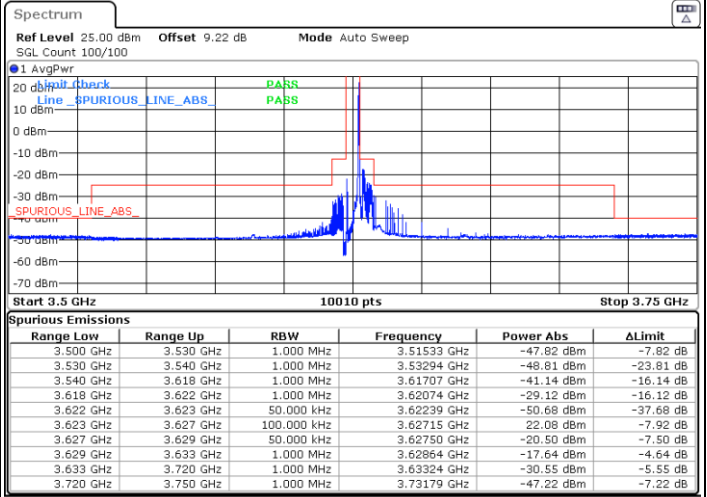

### Lowest Channel / FullRB

Date: 4.MAR.2024 23:53:31

### N/A

LTE Band 48 / 5MHz

QPSK

Middle Channel / 1RB0

Middle Channel / 1RBmax

Date: 4.MAR.2024 23:58:56

Date: 5.MAR.2024 00:04:20

Middle Channel / Full

N/A

Date: 5.MAR.2024 00:09:44

LTE Band 48 / 5MHz

QPSK

Highest Channel / 1RB0

Highest Channel / 1RBmax

Date: 5.MAR.2024 00:15:08

Date: 5.MAR.2024 01:08:30

Highest Channel / FullIRB

N/A

Date: 5.MAR.2024 00:26:05

LTE Band 48 / 5MHz

16QAM

Lowest Channel / 1RB0

Lowest Channel / 1RBmax

Date: 4.MAR.2024 23:43:56