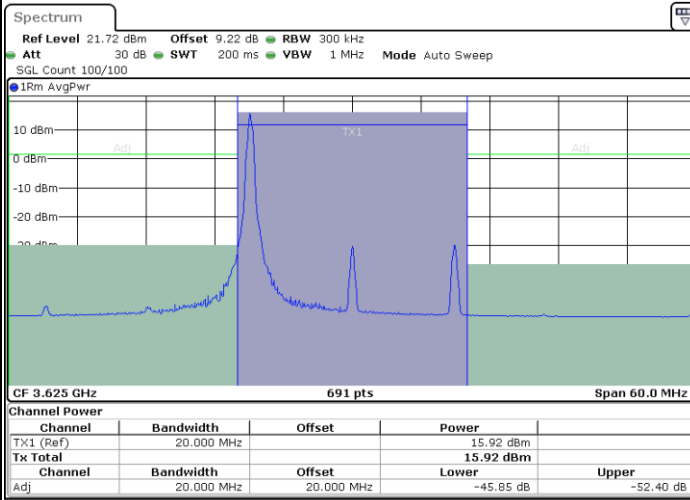

Highest Channel / 1RBmax

Date: 13.MAR.2024 05:21:51

Date: 13.MAR.2024 05:24:59

Highest Channel / FullRB

Date: 13.MAR.2024 05:28:03

LTE Band 48 / 20MHz

256QAM

Lowest Channel / 1RB0

Lowest Channel / 1RBmax

Date: 13.MAR.2024 05:03:01

Date: 13.MAR.2024 05:06:09

Lowest Channel / FullIRB

Date: 13.MAR.2024 05:09:17

LTE Band 48 / 20MHz

256QAM

Middle Channel / 1RB0

Middle Channel / 1RBmax

Date: 13.MAR.2024 05:13:24

Date: 13.MAR.2024 05:16:26

Middle Channel / FullRB

Date: 13.MAR.2024 05:19:33

LTE Band 48 / 20MHz

256QAM

Highest Channel / 1RB0