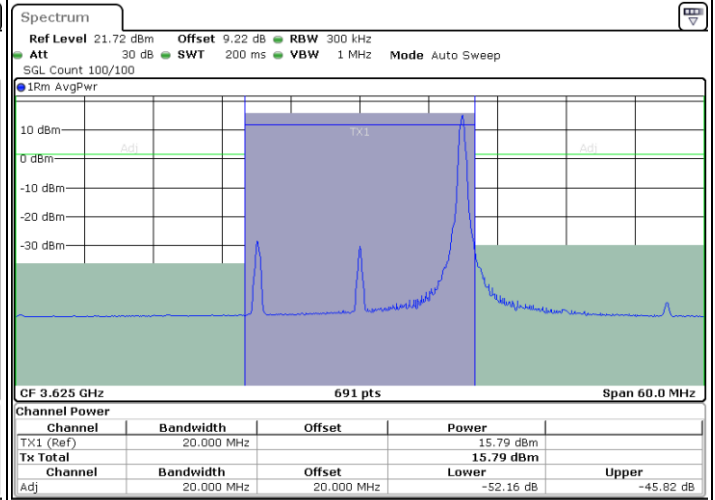

Highest Channel / 1RBmax

Date: 13.MAR.2024 05:21:51

Date: 13.MAR.2024 05:24:59

Highest Channel / FullRB

Date: 13.MAR.2024 05:28:03

LTE Band 48 / 20MHz

256QAM

Lowest Channel / 1RB0

Lowest Channel / 1RBmax

Date: 13.MAR.2024 05:03:01

Date: 13.MAR.2024 05:06:09

Lowest Channel / FullIRB

Date: 13.MAR.2024 05:09:17

LTE Band 48 / 20MHz

256QAM

Middle Channel / 1RB0

Middle Channel / 1RBmax

Date: 13.MAR.2024 05:13:24

Date: 13.MAR.2024 05:16:26

Middle Channel / FullRB

Date: 13.MAR.2024 05:19:33

LTE Band 48 / 20MHz

256QAM

Highest Channel / 1RB0