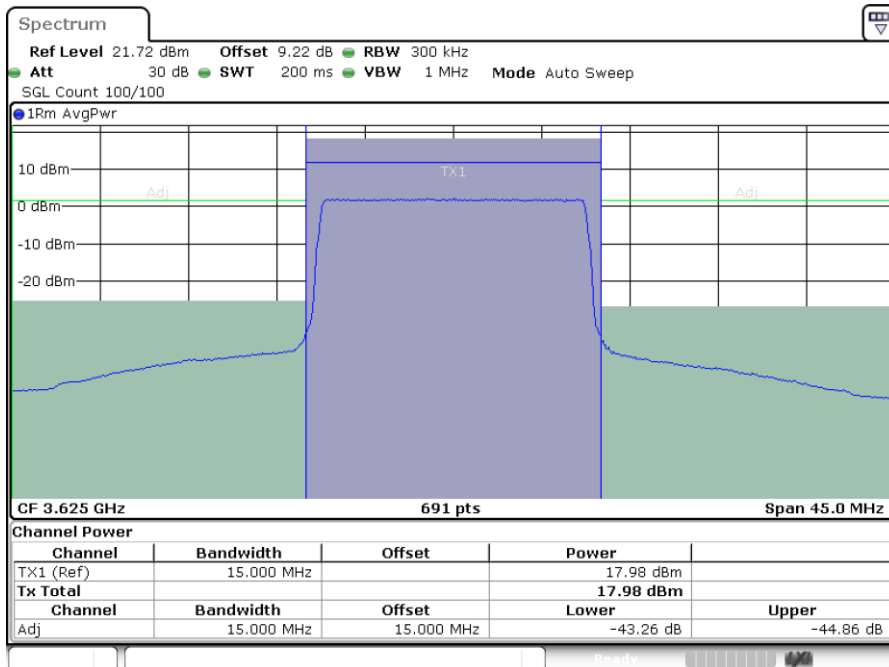

LTE Band 48 / 15MHz

256QAM

Middle Channel / 1RB0

Middle Channel / 1RBmax

Date: 13.MAR.2024 04:43:40

Date: 13.MAR.2024 04:46:45

Middle Channel / FullRB

Date: 13.MAR.2024 04:49:54