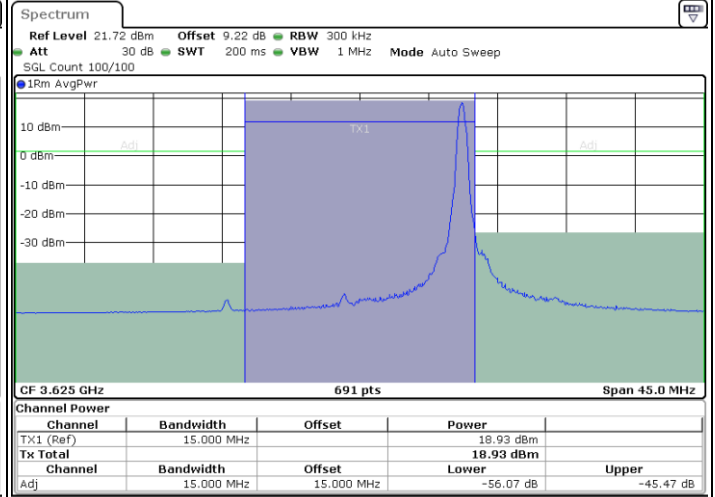

LTE Band 48 / 15MHz

64QAM

Middle Channel / 1RB0

Middle Channel / 1RBmax

Date: 13.MAR.2024 04:42:56

Date: 13.MAR.2024 04:46:00

Middle Channel / FullIRB

Date: 13.MAR.2024 04:49:05

LTE Band 48 / 15MHz

64QAM

Highest Channel / 1RB0

Highest Channel / 1RBmax

Date: 13.MAR.2024 04:52:14

Date: 13.MAR.2024 04:55:21

Highest Channel / FullRB

Date: 13.MAR.2024 04:58:29