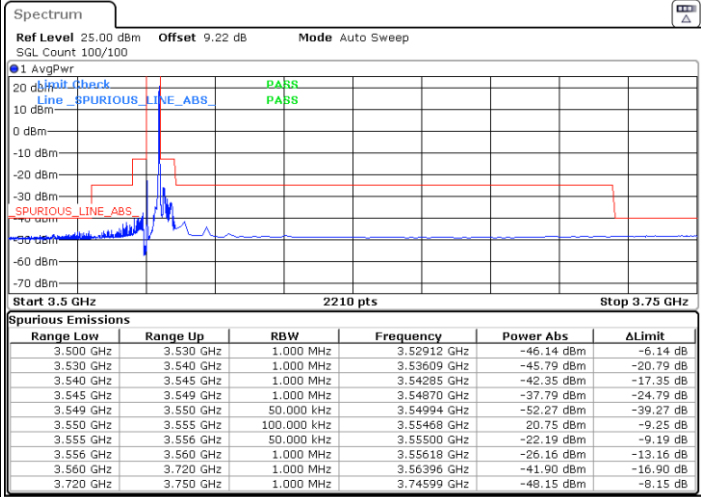

N/A

Date: 5.MAR.2024 00:09:44

LTE Band 48 / 5MHz

QPSK

Highest Channel / 1RB0

Highest Channel / 1RBmax

Date: 5.MAR.2024 00:15:08

Date: 5.MAR.2024 01:08:30

Highest Channel / FullIRB

N/A

Date: 5.MAR.2024 00:26:05

LTE Band 48 / 5MHz

16QAM

Lowest Channel / 1RB0

Lowest Channel / 1RBmax

Date: 4.MAR.2024 23:43:56

Date: 4.MAR.2024 23:49:24

Lowest Channel / FullIRB

N/A

Date: 4.MAR.2024 23:54:52

LTE Band 48 / 5MHz

16QAM

Middle Channel / 1RB0

Middle Channel / 1RBmax