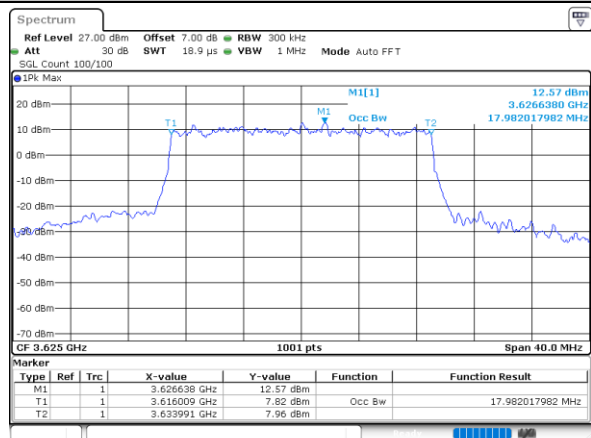

16QAM

Date: 14.MAR.2024 12:12:18

LTE Band 48 20MHz / Middle Channel / Full RB

QPSK

Date: 14.MAR.2024 12:07:42

16QAM

Date: 14.MAR.2024 12:09:00

## LTE Band 48 / 5MHz QPSK