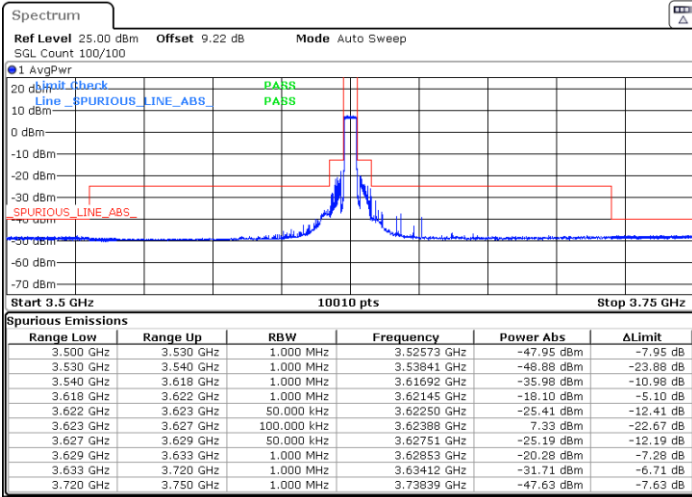

### Lowest Channel / FullRB

Date: 4.MAR.2024 23:53:31

### N/A

LTE Band 48 / 5MHz

QPSK

Middle Channel / 1RB0

Middle Channel / 1RBmax

Date: 4.MAR.2024 23:58:56

Date: 5.MAR.2024 00:04:20

Middle Channel / Full

N/A

Date: 5.MAR.2024 00:09:44

LTE Band 48 / 5MHz

QPSK

Highest Channel / 1RB0

Highest Channel / 1RBmax

Date: 5.MAR.2024 00:15:08

Date: 5.MAR.2024 01:08:30

Highest Channel / FullIRB

N/A

Date: 5.MAR.2024 00:26:05

LTE Band 48 / 5MHz

16QAM

Lowest Channel / 1RB0

Lowest Channel / 1RBmax

Date: 4.MAR.2024 23:43:56