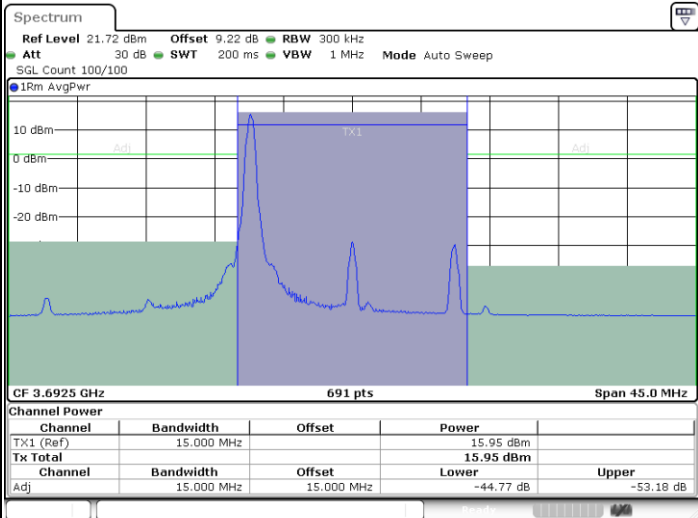

LTE Band 48 / 15MHz

256QAM

Middle Channel / 1RB0

Middle Channel / 1RBmax

Date: 13.MAR.2024 04:43:40

Date: 13.MAR.2024 04:46:45

Middle Channel / FullRB

Date: 13.MAR.2024 04:49:54

LTE Band 48 / 15MHz

256QAM

Highest Channel / 1RB0

Highest Channel / 1RBmax

Date: 13.MAR.2024 04:52:59

Date: 13.MAR.2024 04:56:08

Highest Channel / FullRB

Date: 13.MAR.2024 04:59:18