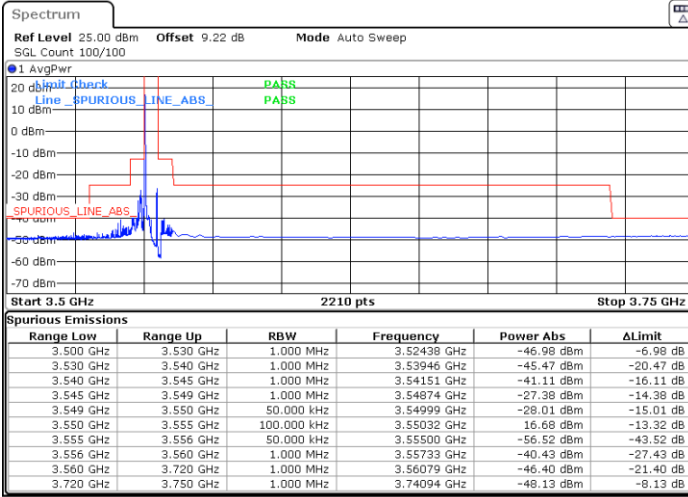

Date: 5.MAR.2024 00:12:26

LTE Band 48 / 5MHz

64QAM

Highest Channel / 1RB0

Highest Channel / 1RBmax

Date: 5.MAR.2024 00:17:51

Date: 5.MAR.2024 00:23:20

Highest Channel / FullIRB

N/A

Date: 5.MAR.2024 01:11:04

LTE Band 48 / 5MHz

256QAM

Lowest Channel / 1RB0

Lowest Channel / 1RBmax

Date: 4.MAR.2024 23:46:38

Date: 4.MAR.2024 23:52:07

Lowest Channel / FullIRB

N/A

Date: 4.MAR.2024 23:57:35

LTE Band 48 / 5MHz

256QAM

Middle Channel / 1RB0

Middle Channel / 1RBmax

Date: 5.MAR.2024 00:02:59