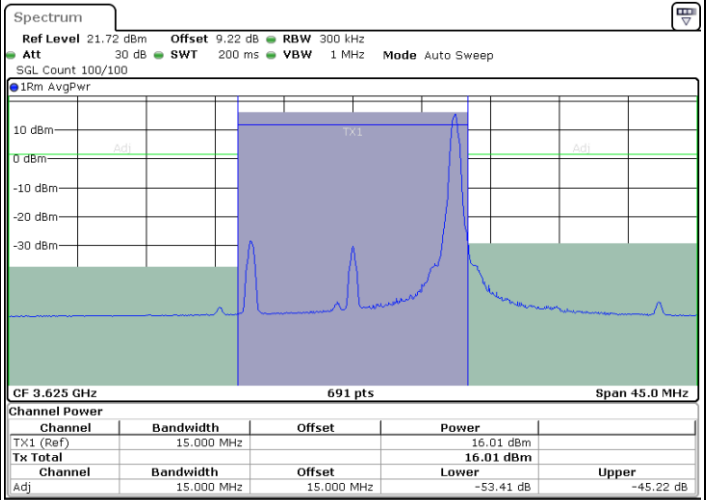

LTE Band 48 / 15MHz

256QAM

Middle Channel / 1RB0

Middle Channel / 1RBmax

Date: 13.MAR.2024 04:43:40

Date: 13.MAR.2024 04:46:45

Middle Channel / FullRB

Date: 13.MAR.2024 04:49:54

LTE Band 48 / 15MHz

256QAM

Highest Channel / 1RB0

Highest Channel / 1RBmax

Date: 13.MAR.2024 04:52:59

Date: 13.MAR.2024 04:56:08

Highest Channel / FullRB

Date: 13.MAR.2024 04:59:18