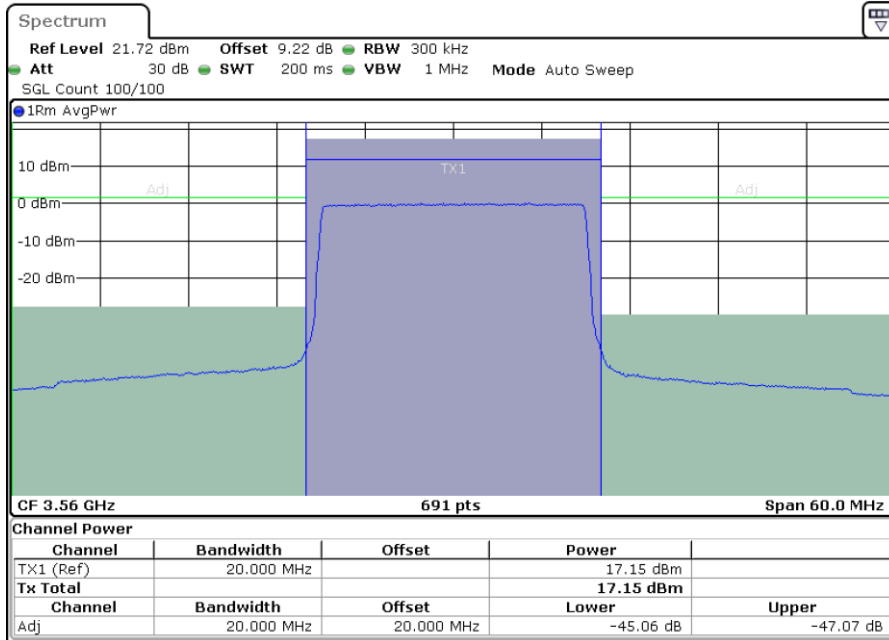

Highest Channel / 1RBmax

Date: 13.MAR.2024 05:21:51

Date: 13.MAR.2024 05:24:59

Highest Channel / FullRB

Date: 13.MAR.2024 05:28:03

LTE Band 48 / 20MHz

256QAM

Lowest Channel / 1RB0

Lowest Channel / 1RBmax

Date: 13.MAR.2024 05:03:01

Date: 13.MAR.2024 05:06:09

Lowest Channel / FullIRB

Date: 13.MAR.2024 05:09:17

LTE Band 48 / 20MHz

256QAM

Middle Channel / 1RB0

Middle Channel / 1RBmax

Date: 13.MAR.2024 05:13:24

Date: 13.MAR.2024 05:16:26

Middle Channel / FullRB

Date: 13.MAR.2024 05:19:33

LTE Band 48 / 20MHz

256QAM

Highest Channel / 1RB0