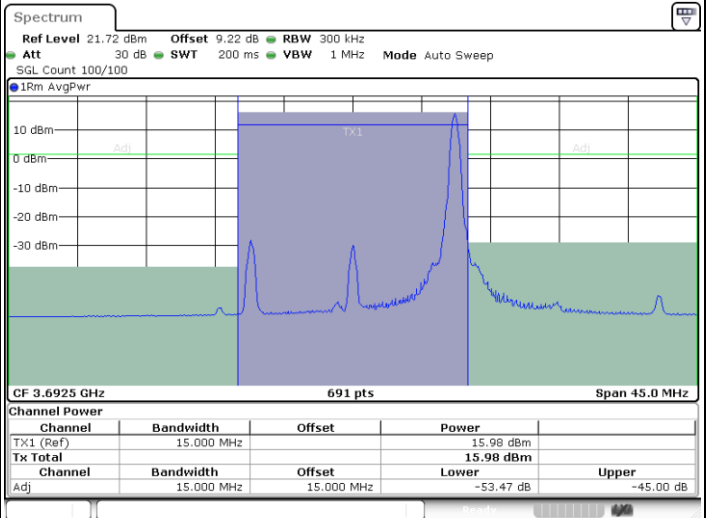

LTE Band 48 / 15MHz

256QAM

Highest Channel / 1RB0

Highest Channel / 1RBmax

Date: 13.MAR.2024 04:52:59

Date: 13.MAR.2024 04:56:08

Highest Channel / FullRB

Date: 13.MAR.2024 04:59:18