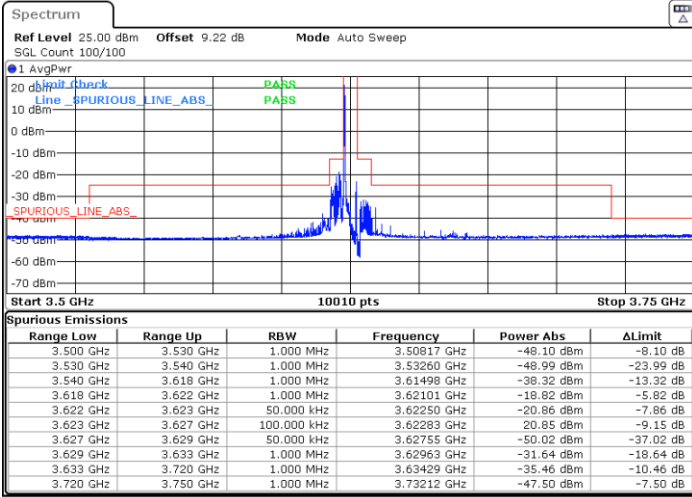

Highest Channel / FullIRB

N/A

Date: 5.MAR.2024 00:26:05

LTE Band 48 / 5MHz

16QAM

Lowest Channel / 1RB0

Lowest Channel / 1RBmax

Date: 4.MAR.2024 23:43:56

Date: 4.MAR.2024 23:49:24

Lowest Channel / FullIRB

N/A

Date: 4.MAR.2024 23:54:52

LTE Band 48 / 5MHz

16QAM

Middle Channel / 1RB0

Middle Channel / 1RBmax

Date: 5.MAR.2024 00:00:18

Date: 5.MAR.2024 00:05:41

Middle Channel / Full

N/A

Date: 5.MAR.2024 00:11:05

LTE Band 48 / 5MHz

16QAM

Highest Channel / 1RB0

Highest Channel / 1RBmax

Date: 5.MAR.2024 00:16:30

Date: 5.MAR.2024 00:21:58

Highest Channel / FullIRB

N/A

Date: 5.MAR.2024 01:09:47

LTE Band 48 / 5MHz

64QAM