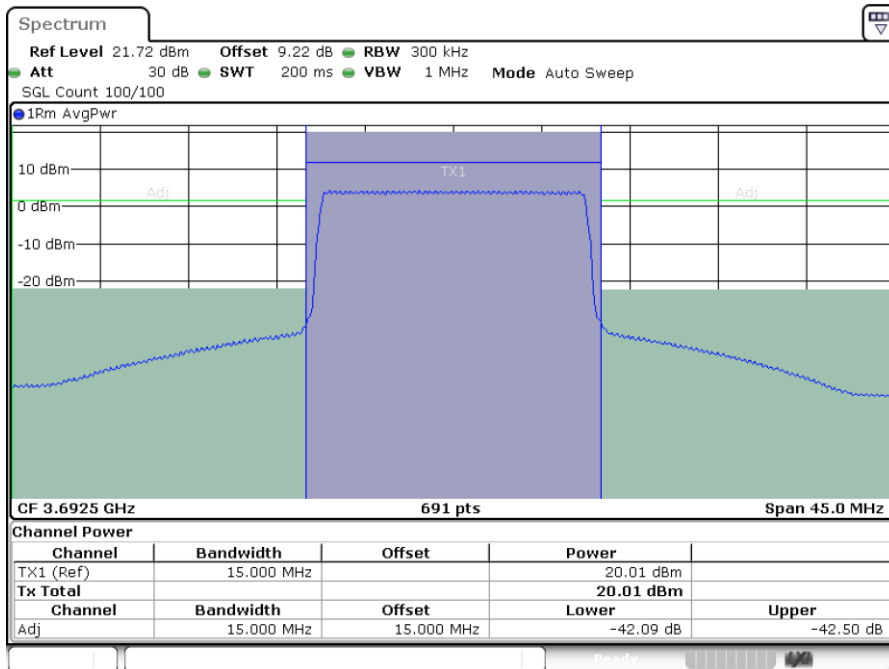

LTE Band 48 / 15MHz

64QAM

Highest Channel / 1RB0

Highest Channel / 1RBmax

Date: 13.MAR.2024 04:52:14

Date: 13.MAR.2024 04:55:21

Highest Channel / FullRB

Date: 13.MAR.2024 04:58:29