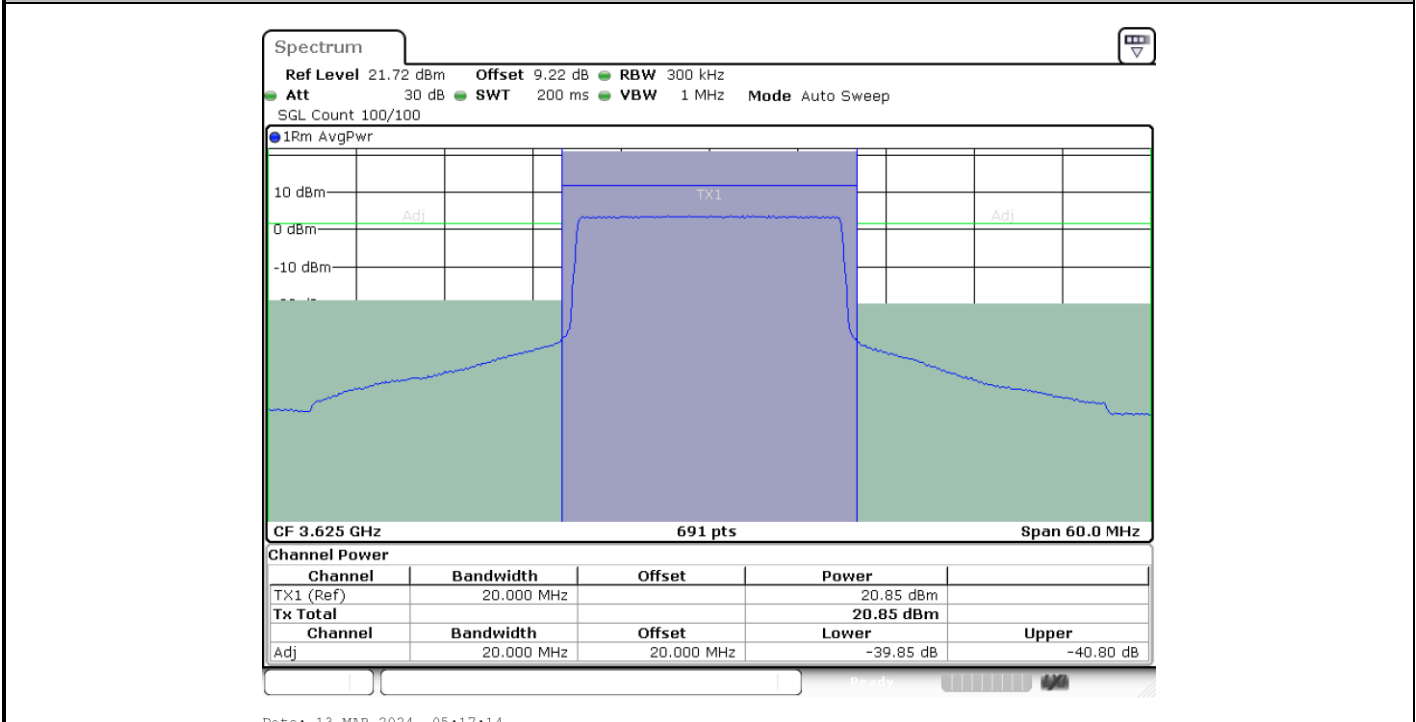

LTE Band 48 / 20MHz

QPSK

Lowest Channel / 1RB0

Lowest Channel / 1RBmax

Date: 13.MAR.2024 05:00:42

Date: 13.MAR.2024 05:03:50

Lowest Channel / FullRB

Date: 13.MAR.2024 05:06:58

**LTE Band 48 / 20MHz**

**QPSK**

**Middle Channel / 1RB0**

**Middle Channel / 1RBmax**

**Middle Channel / FullIRB**

LTE Band 48 / 20MHz

QPSK

Highest Channel / 1RB0

Highest Channel / 1RBmax

Date: 13.MAR.2024 05:20:17

Date: 13.MAR.2024 05:23:25

Highest Channel / FullRB

Date: 13.MAR.2024 05:26:33

LTE Band 48 / 20MHz

16QAM

Lowest Channel / 1RB0