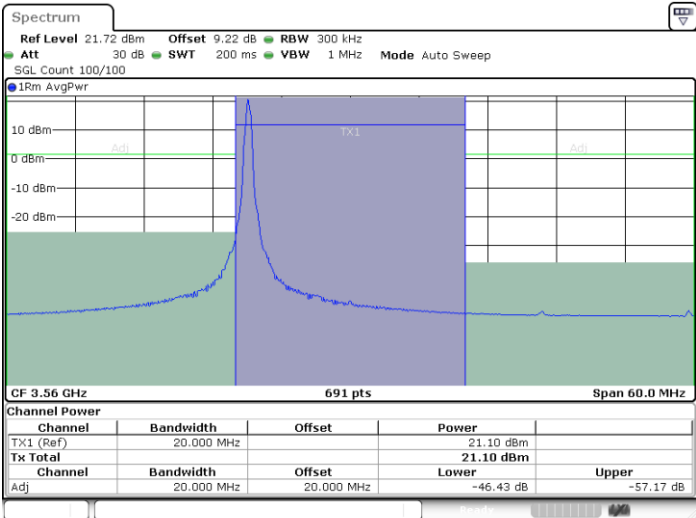

LTE Band 48 / 20MHz

QPSK

Lowest Channel / 1RB0

Lowest Channel / 1RBmax

Date: 13.MAR.2024 05:00:42