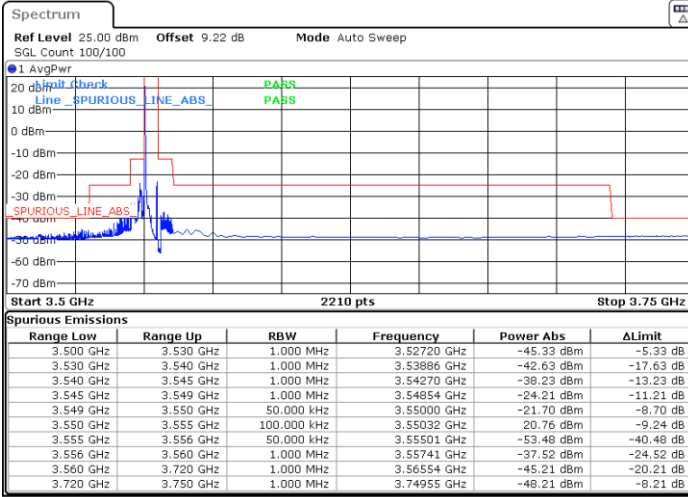

N/A

Date: 5.MAR.2024 00:09:44

LTE Band 48 / 5MHz

QPSK

Highest Channel / 1RB0

Highest Channel / 1RBmax

Date: 5.MAR.2024 00:15:08

Date: 5.MAR.2024 01:08:30

Highest Channel / FullIRB

N/A

Date: 5.MAR.2024 00:26:05

LTE Band 48 / 5MHz

16QAM

Lowest Channel / 1RB0

Lowest Channel / 1RBmax

Date: 4.MAR.2024 23:43:56

Date: 4.MAR.2024 23:49:24

Lowest Channel / FullIRB

N/A

Date: 4.MAR.2024 23:54:52

LTE Band 48 / 5MHz

16QAM

Middle Channel / 1RB0

Middle Channel / 1RBmax