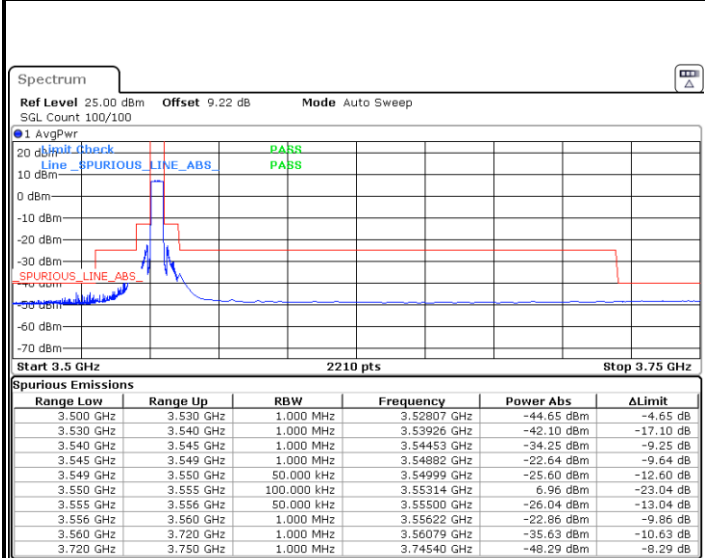

## LTE Band 48 / 5MHz QPSK

### Lowest Channel / 1RB0

Date: 4.MAR.2024 23:42:34

### Lowest Channel / 1RBmax

Date: 4.MAR.2024 23:48:03

### Lowest Channel / FullRB

Date: 4.MAR.2024 23:53:31