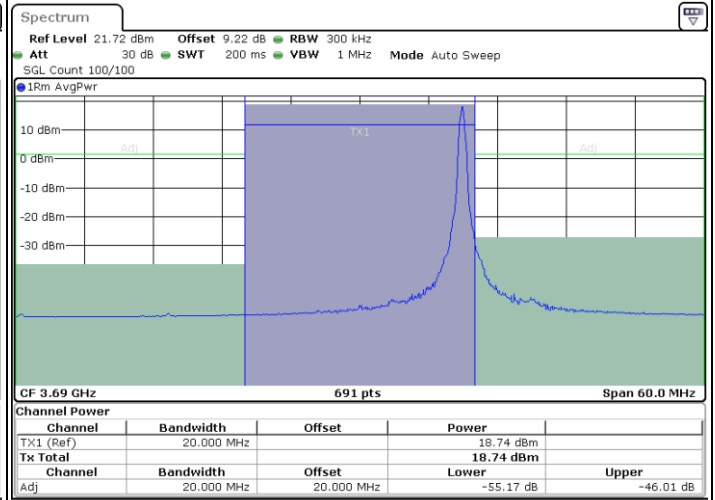

Lowest Channel / 1RBmax

Date: 13.MAR.2024 05:02:16

Date: 13.MAR.2024 05:05:23

Lowest Channel / FullRB

Date: 13.MAR.2024 05:08:29

LTE Band 48 / 20MHz

64QAM

Middle Channel / 1RB0

Middle Channel / 1RBmax

Date: 13.MAR.2024 05:12:40

Date: 13.MAR.2024 05:15:41

Middle Channel / FullRB

Date: 13.MAR.2024 05:18:45

LTE Band 48 / 20MHz

64QAM

Highest Channel / 1RB0

Highest Channel / 1RBmax

Date: 13.MAR.2024 05:21:51

Date: 13.MAR.2024 05:24:59

Highest Channel / FullRB

Date: 13.MAR.2024 05:28:03

LTE Band 48 / 20MHz

256QAM

Lowest Channel / 1RB0