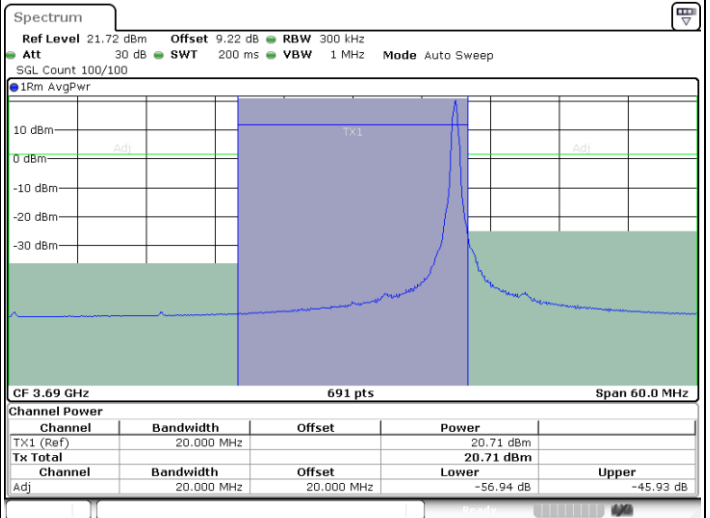

**LTE Band 48 / 20MHz**

**QPSK**

**Middle Channel / 1RB0**

**Middle Channel / 1RBmax**

**Middle Channel / FullIRB**

LTE Band 48 / 20MHz

QPSK

Highest Channel / 1RB0

Highest Channel / 1RBmax

Date: 13.MAR.2024 05:20:17

Date: 13.MAR.2024 05:23:25

Highest Channel / FullRB

Date: 13.MAR.2024 05:26:33

LTE Band 48 / 20MHz

16QAM

Lowest Channel / 1RB0