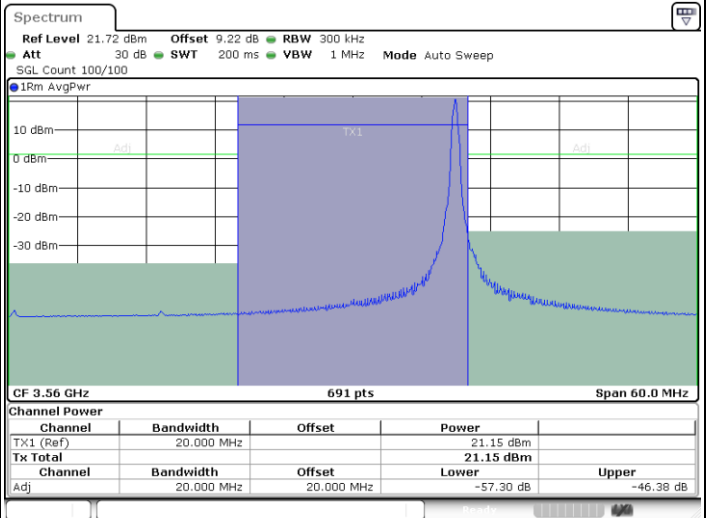

LTE Band 48 / 20MHz

QPSK

Lowest Channel / 1RB0

Lowest Channel / 1RBmax

Date: 13.MAR.2024 05:00:42

Date: 13.MAR.2024 05:03:50

Lowest Channel / FullRB

Date: 13.MAR.2024 05:06:58

**LTE Band 48 / 20MHz**

**QPSK**

**Middle Channel / 1RB0**

**Middle Channel / 1RBmax**

**Middle Channel / FullIRB**

LTE Band 48 / 20MHz

QPSK

Highest Channel / 1RB0