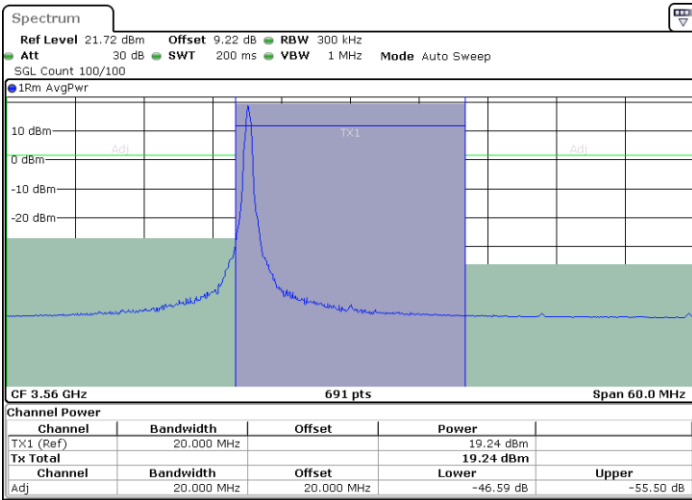

Middle Channel / 1RBmax

Date: 13.MAR.2024 05:11:52

Date: 13.MAR.2024 05:14:57

Middle Channel / FullRB

Date: 13.MAR.2024 05:18:00

LTE Band 48 / 20MHz

16QAM

Highest Channel / 1RB0

Highest Channel / 1RBmax

Date: 13.MAR.2024 05:21:03

Date: 13.MAR.2024 05:24:13

Highest Channel / FullRB

Date: 13.MAR.2024 05:27:17

LTE Band 48 / 20MHz

64QAM

Lowest Channel / 1RB0

Lowest Channel / 1RBmax

Date: 13.MAR.2024 05:02:16

Date: 13.MAR.2024 05:05:23

Lowest Channel / FullRB

Date: 13.MAR.2024 05:08:29

LTE Band 48 / 20MHz

64QAM

Middle Channel / 1RB0