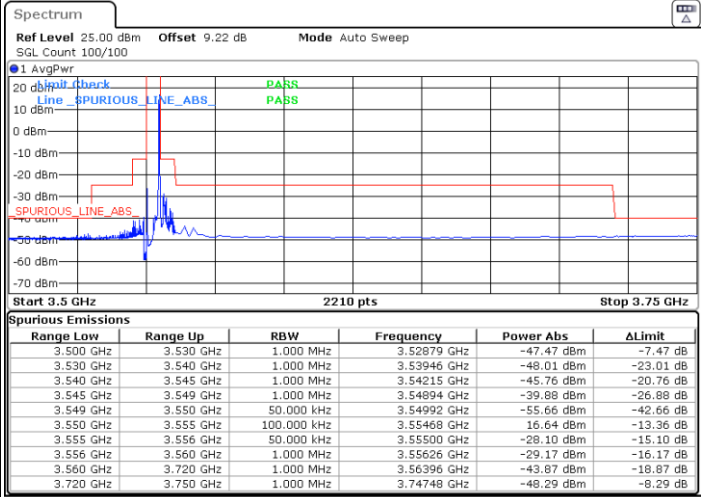

Date: 5.MAR.2024 00:12:26

LTE Band 48 / 5MHz

64QAM

Highest Channel / 1RB0

Highest Channel / 1RBmax

Date: 5.MAR.2024 00:17:51

Date: 5.MAR.2024 00:23:20

Highest Channel / FullIRB

N/A

Date: 5.MAR.2024 01:11:04

LTE Band 48 / 5MHz

256QAM

Lowest Channel / 1RB0

Lowest Channel / 1RBmax

Date: 4.MAR.2024 23:46:38

Date: 4.MAR.2024 23:52:07

Lowest Channel / FullIRB

N/A

Date: 4.MAR.2024 23:57:35

LTE Band 48 / 5MHz

256QAM

Middle Channel / 1RB0

Middle Channel / 1RBmax

Date: 5.MAR.2024 00:02:59