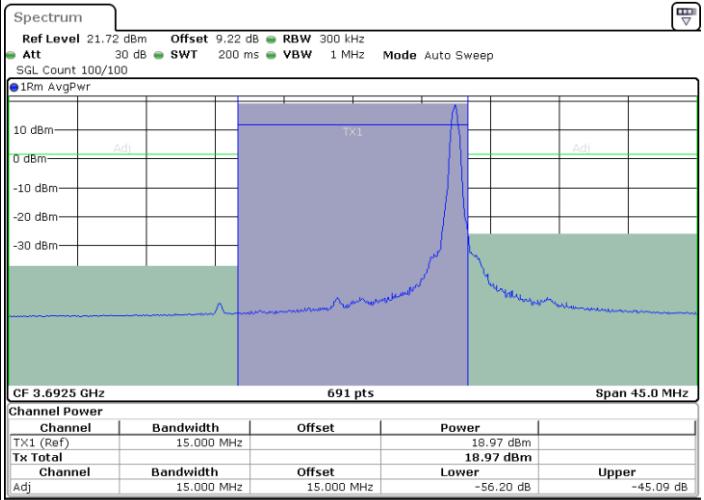

LTE Band 48 / 15MHz

64QAM

Highest Channel / 1RB0

Highest Channel / 1RBmax

Date: 13.MAR.2024 04:52:14

Date: 13.MAR.2024 04:55:21

Highest Channel / FullRB

Date: 13.MAR.2024 04:58:29