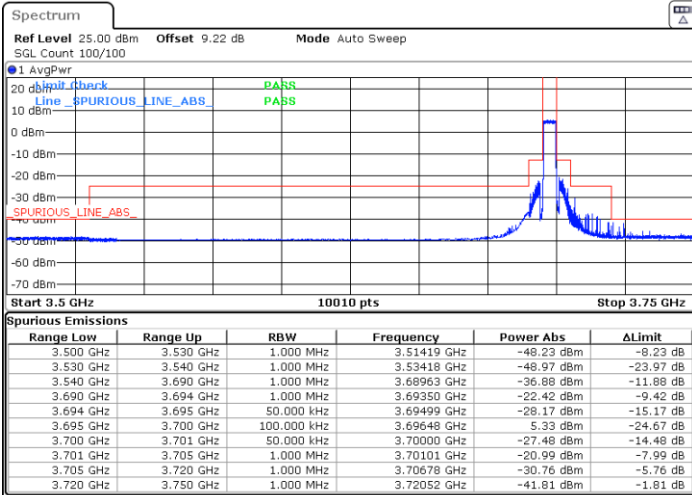

Date: 5.MAR.2024 00:07:02

Middle Channel / Full

N/A

Range Low	Range Up	RBW	Frequency	Power Abs	ΔLimit
3.500 GHz	3.530 GHz	1.000 MHz	3.52309 GHz	-48.13 dBm	-8.13 dB
3.530 GHz	3.540 GHz	1.000 MHz	3.53190 GHz	-48.87 dBm	-23.87 dB
3.540 GHz	3.618 GHz	1.000 MHz	3.61731 GHz	-35.77 dBm	-10.77 dB
3.618 GHz	3.622 GHz	1.000 MHz	3.62139 GHz	-21.00 dBm	-8.00 dB
3.622 GHz	3.623 GHz	50.000 kHz	3.62249 GHz	-28.09 dBm	-15.09 dB
3.623 GHz	3.627 GHz	100.000 kHz	3.62626 GHz	5.26 dBm	-24.74 dB
3.627 GHz	3.629 GHz	50.000 kHz	3.62752 GHz	-28.32 dBm	-15.32 dB
3.629 GHz	3.633 GHz	1.000 MHz	3.62881 GHz	-19.83 dBm	-6.83 dB
3.633 GHz	3.720 GHz	1.000 MHz	3.64426 GHz	-34.59 dBm	-9.59 dB
3.720 GHz	3.750 GHz	1.000 MHz	3.74600 GHz	-47.56 dBm	-7.56 dB

Date: 5.MAR.2024 00:12:26

LTE Band 48 / 5MHz

64QAM

Highest Channel / 1RB0

Highest Channel / 1RBmax

Date: 5.MAR.2024 00:17:51

Date: 5.MAR.2024 00:23:20

Highest Channel / FullIRB

N/A

Date: 5.MAR.2024 01:11:04

LTE Band 48 / 5MHz

256QAM

Lowest Channel / 1RB0

Lowest Channel / 1RBmax

Date: 4.MAR.2024 23:46:38

Date: 4.MAR.2024 23:52:07