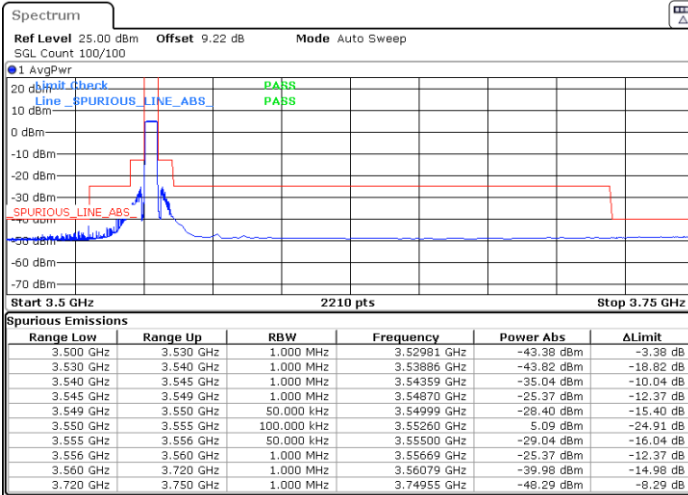

Highest Channel / 1RBmax

Date: 5.MAR.2024 00:16:30

Date: 5.MAR.2024 00:21:58

Highest Channel / FullIRB

N/A

Date: 5.MAR.2024 01:09:47

LTE Band 48 / 5MHz

64QAM

Lowest Channel / 1RB0

Lowest Channel / 1RBmax

Date: 4.MAR.2024 23:45:17

Date: 4.MAR.2024 23:50:45

Lowest Channel / FullIRB

N/A

Date: 4.MAR.2024 23:56:14

LTE Band 48 / 5MHz