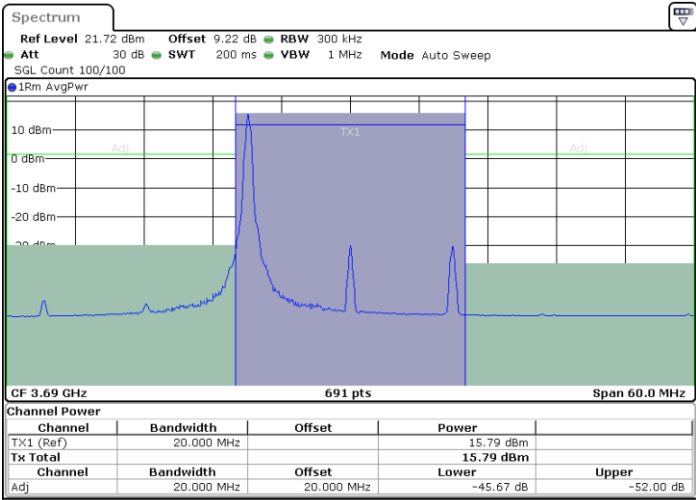

Lowest Channel / 1RBmax

Date: 13.MAR.2024 05:03:01

Date: 13.MAR.2024 05:06:09

Lowest Channel / FullIRB

Date: 13.MAR.2024 05:09:17

LTE Band 48 / 20MHz

256QAM

Middle Channel / 1RB0

Middle Channel / 1RBmax

Date: 13.MAR.2024 05:13:24

Date: 13.MAR.2024 05:16:26

Middle Channel / FullRB

Date: 13.MAR.2024 05:19:33

LTE Band 48 / 20MHz

256QAM

Highest Channel / 1RB0

Highest Channel / 1RBmax

Date: 13.MAR.2024 05:22:36

Date: 13.MAR.2024 05:25:44

Highest Channel / FullRB

Date: 13.MAR.2024 05:28:51