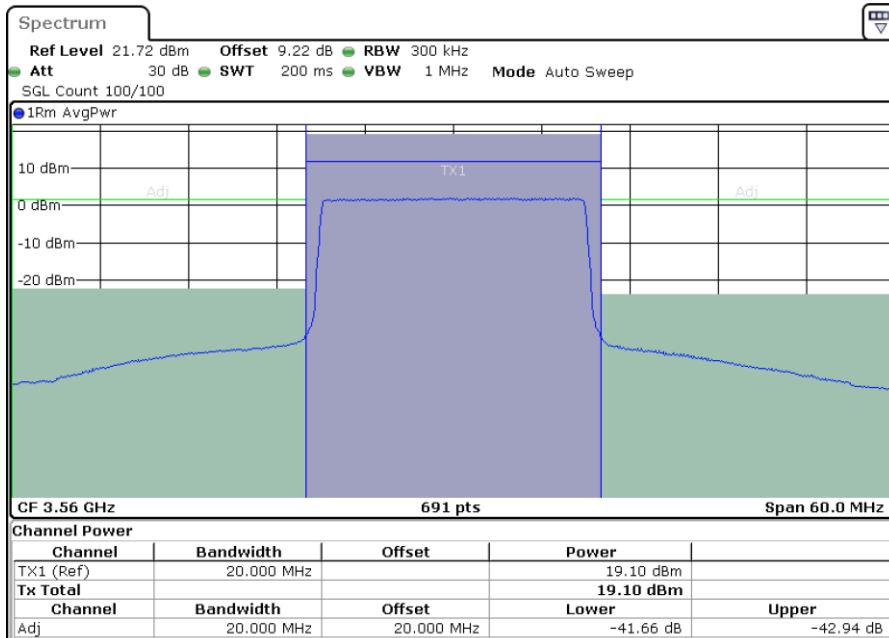

Highest Channel / 1RBmax

Date: 13.MAR.2024 05:21:03

Date: 13.MAR.2024 05:24:13

Highest Channel / FullRB

Date: 13.MAR.2024 05:27:17

LTE Band 48 / 20MHz

64QAM

Lowest Channel / 1RB0

Lowest Channel / 1RBmax

Date: 13.MAR.2024 05:02:16

Date: 13.MAR.2024 05:05:23

Lowest Channel / FullRB

Date: 13.MAR.2024 05:08:29

LTE Band 48 / 20MHz

64QAM

Middle Channel / 1RB0

Middle Channel / 1RBmax

Date: 13.MAR.2024 05:12:40

Date: 13.MAR.2024 05:15:41

Middle Channel / FullRB

Date: 13.MAR.2024 05:18:45

LTE Band 48 / 20MHz

64QAM

Highest Channel / 1RB0