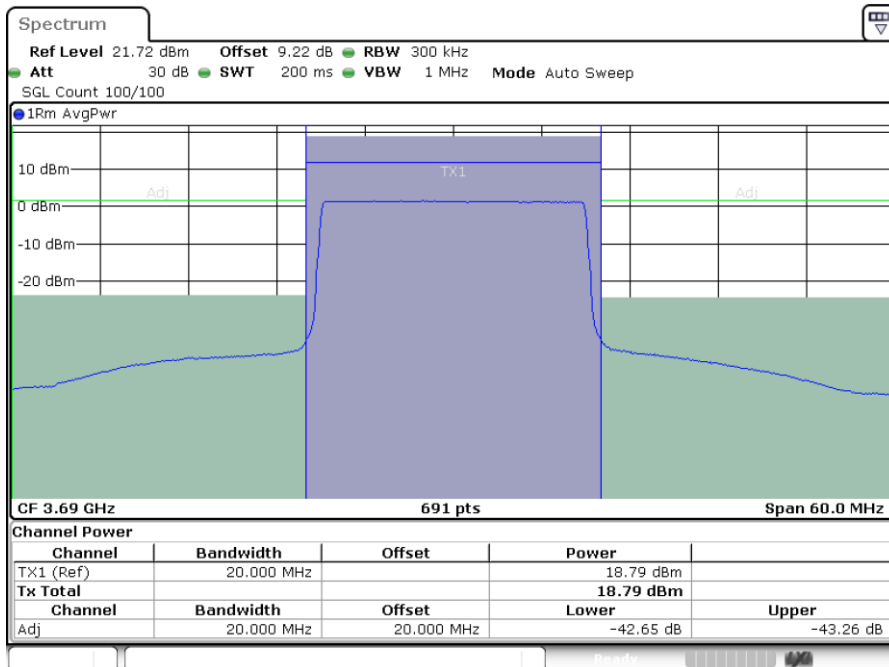

Highest Channel / 1RBmax

Date: 13.MAR.2024 05:21:51

Date: 13.MAR.2024 05:24:59

Highest Channel / FullRB

Date: 13.MAR.2024 05:28:03

LTE Band 48 / 20MHz

256QAM

Lowest Channel / 1RB0

Lowest Channel / 1RBmax

Date: 13.MAR.2024 05:03:01

Date: 13.MAR.2024 05:06:09

Lowest Channel / FullIRB

Date: 13.MAR.2024 05:09:17

LTE Band 48 / 20MHz

256QAM

Middle Channel / 1RB0