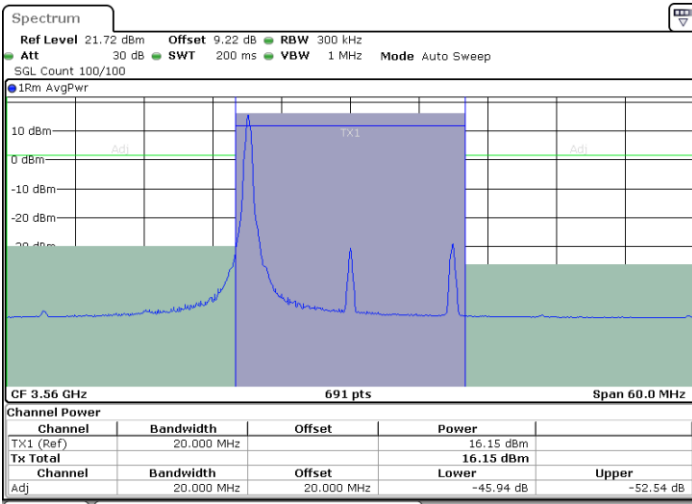

Highest Channel / 1RBmax

Date: 13.MAR.2024 05:21:51

Date: 13.MAR.2024 05:24:59

Highest Channel / FullRB

Date: 13.MAR.2024 05:28:03

LTE Band 48 / 20MHz

256QAM

Lowest Channel / 1RB0

Lowest Channel / 1RBmax

Date: 13.MAR.2024 05:03:01

Date: 13.MAR.2024 05:06:09

Lowest Channel / FullIRB

Date: 13.MAR.2024 05:09:17

LTE Band 48 / 20MHz

256QAM

Middle Channel / 1RB0