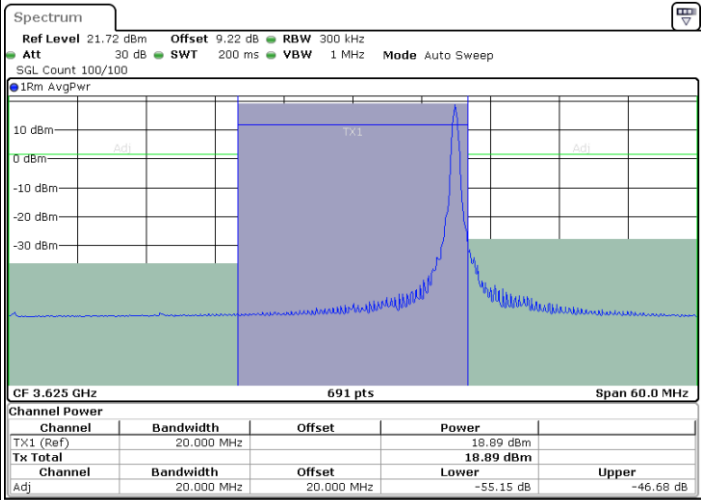

Highest Channel / 1RBmax

Date: 13.MAR.2024 05:21:03

Date: 13.MAR.2024 05:24:13

Highest Channel / FullRB

Date: 13.MAR.2024 05:27:17

LTE Band 48 / 20MHz

64QAM

Lowest Channel / 1RB0

Lowest Channel / 1RBmax

Date: 13.MAR.2024 05:02:16

Date: 13.MAR.2024 05:05:23

Lowest Channel / FullRB

Date: 13.MAR.2024 05:08:29

LTE Band 48 / 20MHz

64QAM

Middle Channel / 1RB0

Middle Channel / 1RBmax

Date: 13.MAR.2024 05:12:40

Date: 13.MAR.2024 05:15:41

Middle Channel / FullRB

Date: 13.MAR.2024 05:18:45

LTE Band 48 / 20MHz

64QAM

Highest Channel / 1RB0