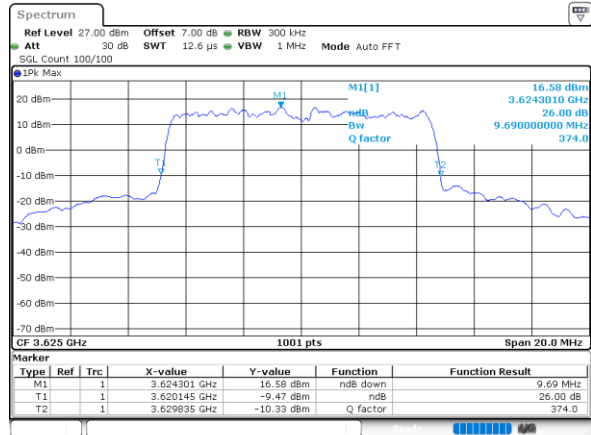

16QAM

Date: 14.MAR.2024 12:14:49

LTE Band 48 15MHz / Middle channel / Full RB

QPSK