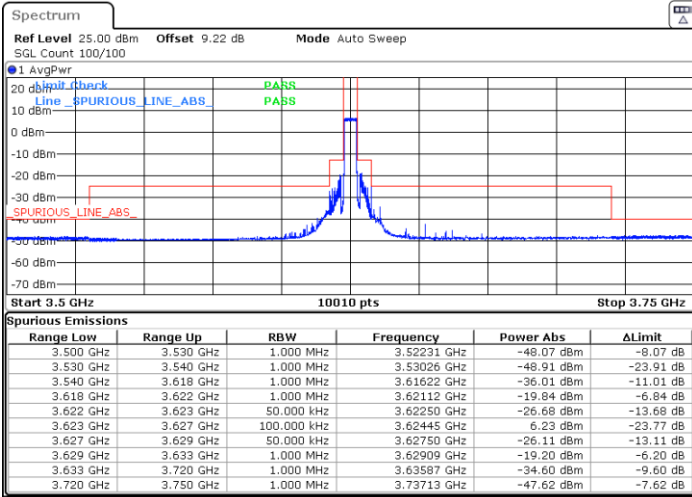

Highest Channel / FullIRB

N/A

Date: 5.MAR.2024 00:26:05

LTE Band 48 / 5MHz

16QAM

Lowest Channel / 1RB0

Lowest Channel / 1RBmax

Date: 4.MAR.2024 23:43:56

Date: 4.MAR.2024 23:49:24

Lowest Channel / FullIRB

N/A

Date: 4.MAR.2024 23:54:52

LTE Band 48 / 5MHz

16QAM

Middle Channel / 1RB0

Middle Channel / 1RBmax

Date: 5.MAR.2024 00:00:18

Date: 5.MAR.2024 00:05:41

Middle Channel / Full

N/A

Date: 5.MAR.2024 00:11:05

LTE Band 48 / 5MHz

16QAM

Highest Channel / 1RB0

Highest Channel / 1RBmax

Date: 5.MAR.2024 00:16:30

Date: 5.MAR.2024 00:21:58

Highest Channel / FullIRB

N/A

Date: 5.MAR.2024 01:09:47

LTE Band 48 / 5MHz

64QAM