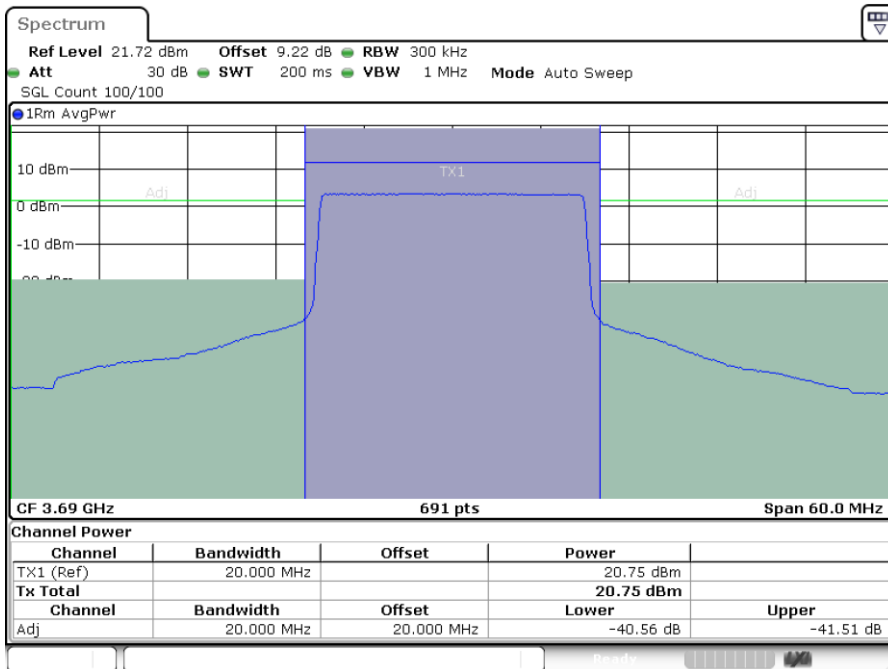

**LTE Band 48 / 20MHz**

**QPSK**

**Middle Channel / 1RB0**

**Middle Channel / 1RBmax**

**Middle Channel / FullIRB**

LTE Band 48 / 20MHz

QPSK

Highest Channel / 1RB0

Highest Channel / 1RBmax

Date: 13.MAR.2024 05:20:17

Date: 13.MAR.2024 05:23:25

Highest Channel / FullRB

Date: 13.MAR.2024 05:26:33

LTE Band 48 / 20MHz

16QAM

Lowest Channel / 1RB0

Lowest Channel / 1RBmax

Date: 13.MAR.2024 05:01:27

Date: 13.MAR.2024 05:04:39

Lowest Channel / FullRB

Date: 13.MAR.2024 05:07:43

LTE Band 48 / 20MHz

16QAM

Middle Channel / 1RB0