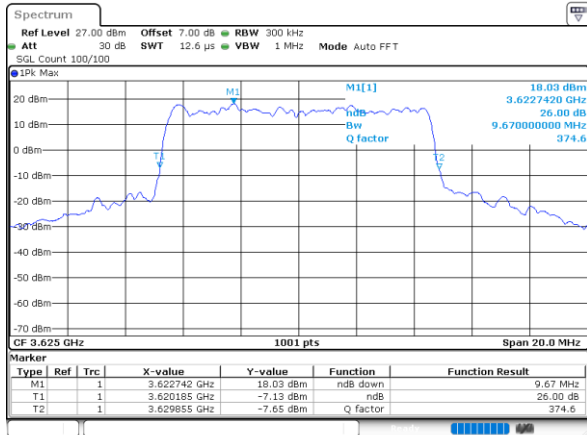

LTE Band 48 10MHz / Middle channel / Full RB

QPSK

Date: 14.MAR.2024 12:13:45