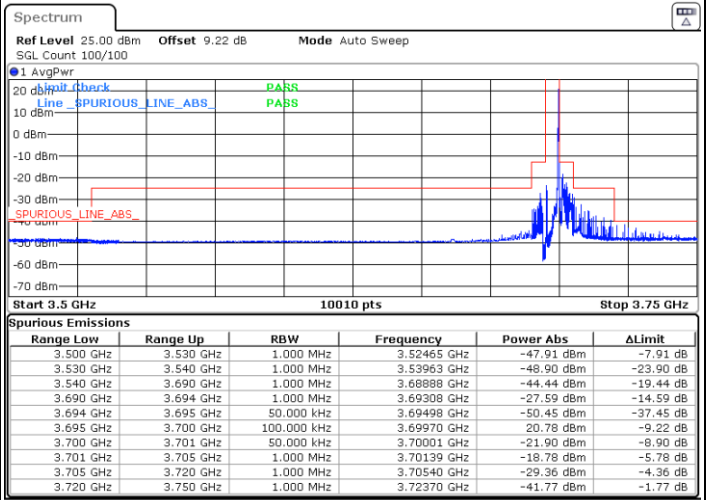

Date: 4.MAR.2024 23:49:24

Lowest Channel / FullIRB

N/A

Date: 4.MAR.2024 23:54:52

LTE Band 48 / 5MHz

16QAM

Middle Channel / 1RB0

Middle Channel / 1RBmax

Date: 5.MAR.2024 00:00:18

Date: 5.MAR.2024 00:05:41

Middle Channel / Full

N/A

Date: 5.MAR.2024 00:11:05

LTE Band 48 / 5MHz

16QAM

Highest Channel / 1RB0

Highest Channel / 1RBmax

Date: 5.MAR.2024 00:16:30

Date: 5.MAR.2024 00:21:58

Highest Channel / FullIRB

N/A

Date: 5.MAR.2024 01:09:47

LTE Band 48 / 5MHz

64QAM

Lowest Channel / 1RB0

Lowest Channel / 1RBmax

Date: 4.MAR.2024 23:45:17

Date: 4.MAR.2024 23:50:45

Lowest Channel / FullIRB

N/A

Date: 4.MAR.2024 23:56:14

LTE Band 48 / 5MHz