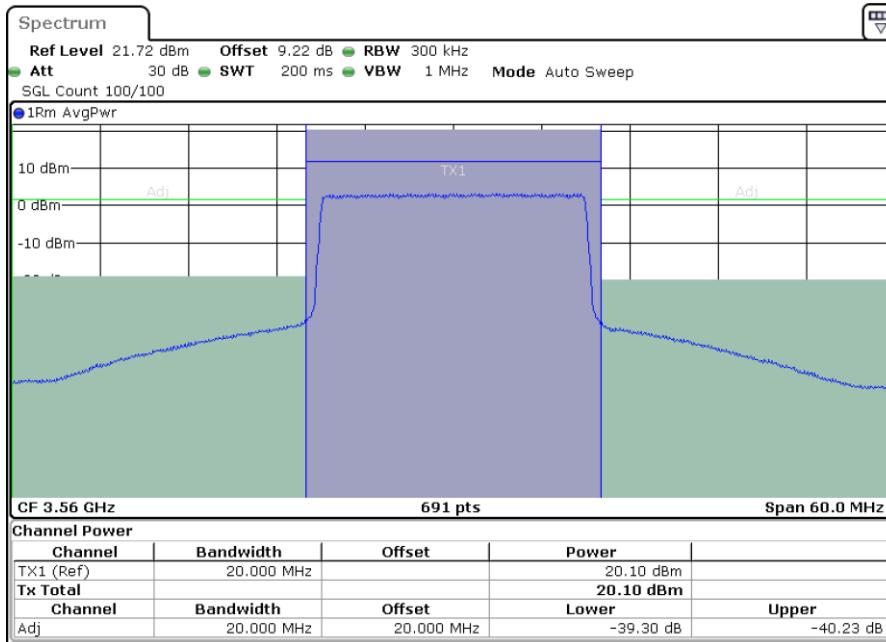

Highest Channel / 1RBmax

Date: 13.MAR.2024 05:20:17

Date: 13.MAR.2024 05:23:25

Highest Channel / FullRB

Date: 13.MAR.2024 05:26:33

LTE Band 48 / 20MHz

16QAM

Lowest Channel / 1RB0

Lowest Channel / 1RBmax

Date: 13.MAR.2024 05:01:27

Date: 13.MAR.2024 05:04:39

Lowest Channel / FullRB

Date: 13.MAR.2024 05:07:43

LTE Band 48 / 20MHz

16QAM

Middle Channel / 1RB0

Middle Channel / 1RBmax

Date: 13.MAR.2024 05:11:52

Date: 13.MAR.2024 05:14:57

Middle Channel / FullRB

Date: 13.MAR.2024 05:18:00

LTE Band 48 / 20MHz

16QAM

Highest Channel / 1RB0