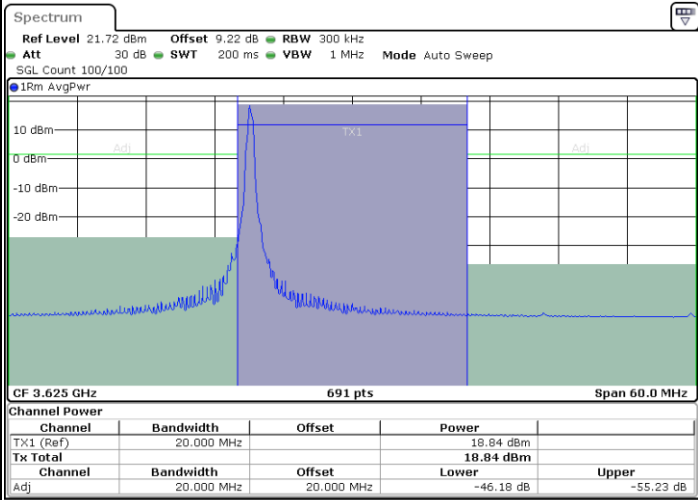

Highest Channel / 1RBmax

Date: 13.MAR.2024 05:21:03

Date: 13.MAR.2024 05:24:13

Highest Channel / FullRB

Date: 13.MAR.2024 05:27:17

LTE Band 48 / 20MHz

64QAM

Lowest Channel / 1RB0

Lowest Channel / 1RBmax

Date: 13.MAR.2024 05:02:16

Date: 13.MAR.2024 05:05:23

Lowest Channel / FullRB

Date: 13.MAR.2024 05:08:29

LTE Band 48 / 20MHz

64QAM

Middle Channel / 1RB0

Middle Channel / 1RBmax

Date: 13.MAR.2024 05:12:40

Date: 13.MAR.2024 05:15:41

Middle Channel / FullRB

Date: 13.MAR.2024 05:18:45

LTE Band 48 / 20MHz

64QAM

Highest Channel / 1RB0