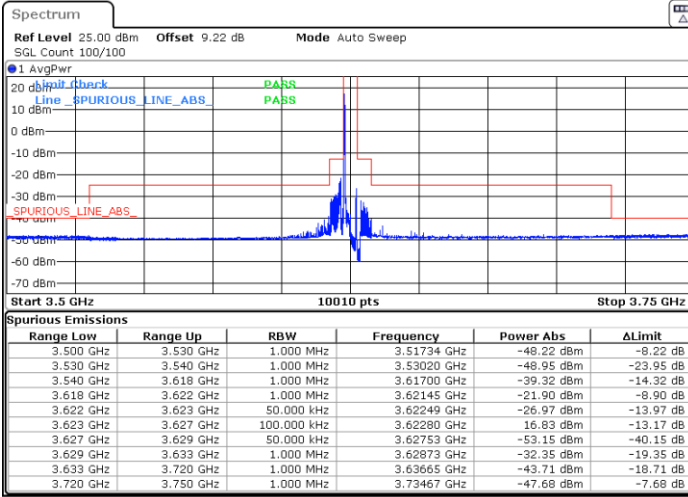

Date: 5.MAR.2024 00:12:26

LTE Band 48 / 5MHz

64QAM

Highest Channel / 1RB0

Highest Channel / 1RBmax

Date: 5.MAR.2024 00:17:51

Date: 5.MAR.2024 00:23:20

Highest Channel / FullIRB

N/A

Date: 5.MAR.2024 01:11:04

LTE Band 48 / 5MHz

256QAM

Lowest Channel / 1RB0

Lowest Channel / 1RBmax

Date: 4.MAR.2024 23:46:38

Date: 4.MAR.2024 23:52:07

Lowest Channel / FullIRB

N/A

Date: 4.MAR.2024 23:57:35

LTE Band 48 / 5MHz

256QAM

Middle Channel / 1RB0

Middle Channel / 1RBmax

Date: 5.MAR.2024 00:02:59