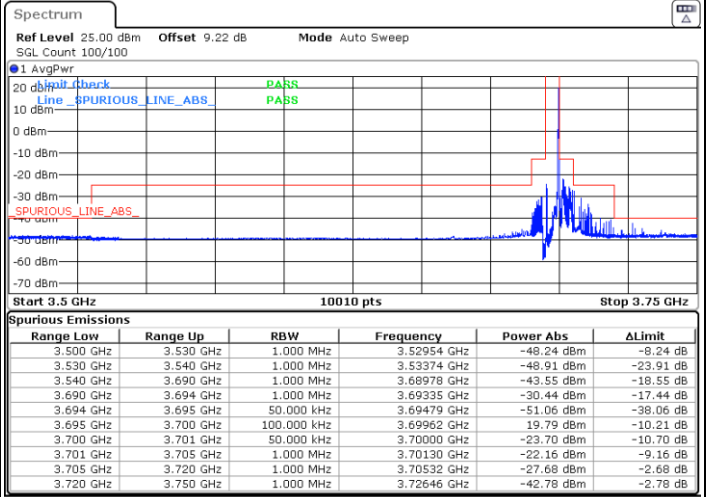

Date: 5.MAR.2024 00:07:02

Middle Channel / Full

N/A

Range Low	Range Up	RBW	Frequency	Power Abs	ΔLimit
3.500 GHz	3.530 GHz	1.000 MHz	3.52309 GHz	-48.13 dBm	-8.13 dB
3.530 GHz	3.540 GHz	1.000 MHz	3.53190 GHz	-48.87 dBm	-23.87 dB
3.540 GHz	3.618 GHz	1.000 MHz	3.61731 GHz	-35.77 dBm	-10.77 dB
3.618 GHz	3.622 GHz	1.000 MHz	3.62139 GHz	-21.00 dBm	-8.00 dB
3.622 GHz	3.623 GHz	50.000 kHz	3.62249 GHz	-28.09 dBm	-15.09 dB
3.623 GHz	3.627 GHz	100.000 kHz	3.62626 GHz	5.26 dBm	-24.74 dB
3.627 GHz	3.629 GHz	50.000 kHz	3.62752 GHz	-28.32 dBm	-15.32 dB
3.629 GHz	3.633 GHz	1.000 MHz	3.62881 GHz	-19.83 dBm	-6.83 dB
3.633 GHz	3.720 GHz	1.000 MHz	3.64426 GHz	-34.59 dBm	-9.59 dB
3.720 GHz	3.750 GHz	1.000 MHz	3.74600 GHz	-47.56 dBm	-7.56 dB

Date: 5.MAR.2024 00:12:26

LTE Band 48 / 5MHz

64QAM

Highest Channel / 1RB0

Highest Channel / 1RBmax

Date: 5.MAR.2024 00:17:51

Date: 5.MAR.2024 00:23:20

Highest Channel / FullIRB

N/A

Date: 5.MAR.2024 01:11:04

LTE Band 48 / 5MHz

256QAM

Lowest Channel / 1RB0

Lowest Channel / 1RBmax

Date: 4.MAR.2024 23:46:38

Date: 4.MAR.2024 23:52:07