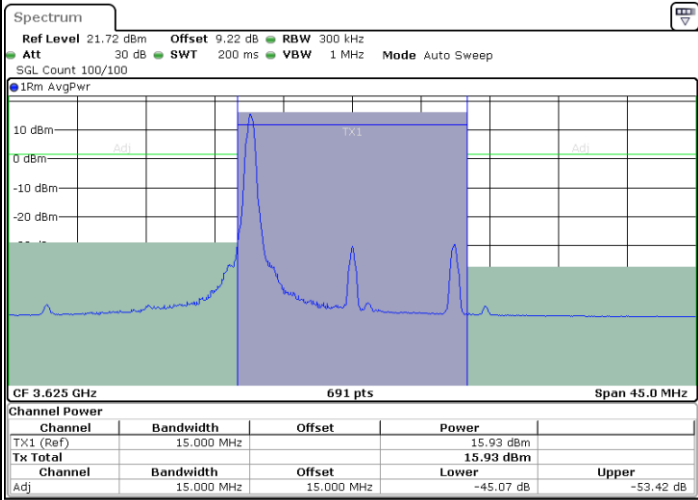

LTE Band 48 / 15MHz

256QAM

Middle Channel / 1RB0

Middle Channel / 1RBmax

Date: 13.MAR.2024 04:43:40