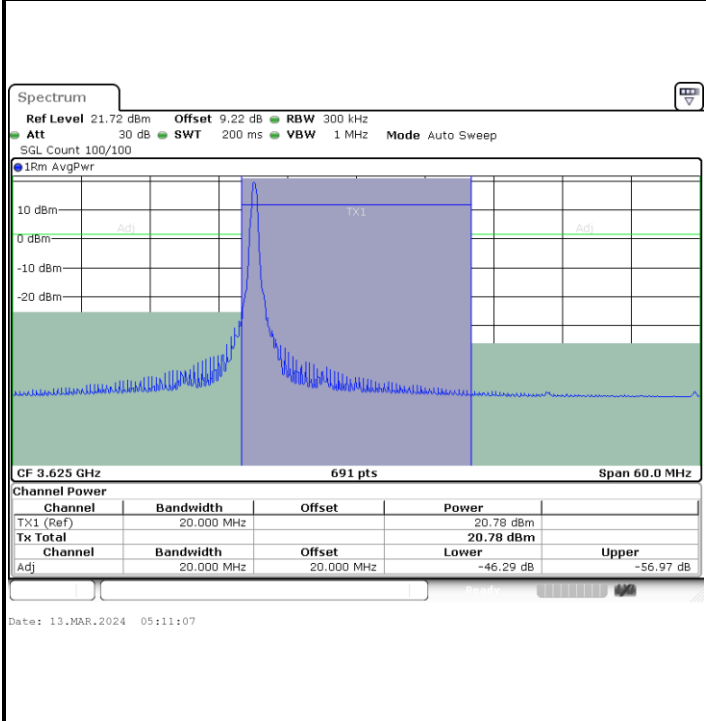

LTE Band 48 / 20MHz

QPSK

Lowest Channel / 1RB0

Lowest Channel / 1RBmax

Date: 13.MAR.2024 05:00:42

Date: 13.MAR.2024 05:03:50

Lowest Channel / FullRB

Date: 13.MAR.2024 05:06:58

**LTE Band 48 / 20MHz**

**QPSK**

**Middle Channel / 1RB0**

**Middle Channel / 1RBmax**

**Middle Channel / FullIRB**

LTE Band 48 / 20MHz

QPSK

Highest Channel / 1RB0