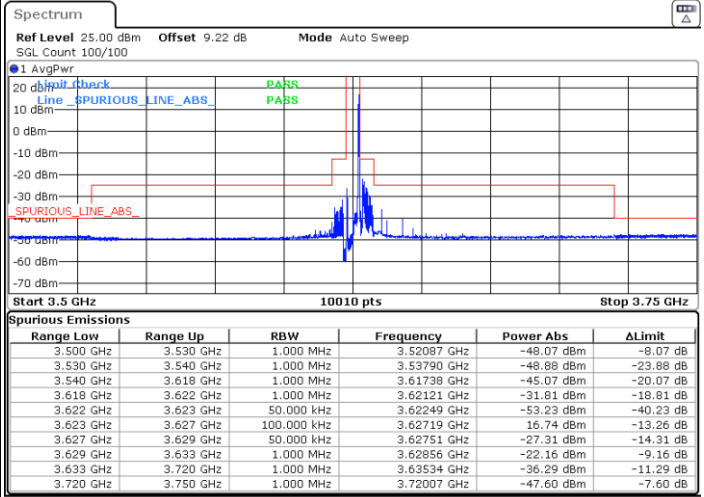

Date: 5.MAR.2024 00:12:26

LTE Band 48 / 5MHz

64QAM

Highest Channel / 1RB0

Highest Channel / 1RBmax

Date: 5.MAR.2024 00:17:51

Date: 5.MAR.2024 00:23:20

Highest Channel / FullIRB

N/A

Date: 5.MAR.2024 01:11:04

LTE Band 48 / 5MHz

256QAM

Lowest Channel / 1RB0

Lowest Channel / 1RBmax

Date: 4.MAR.2024 23:46:38

Date: 4.MAR.2024 23:52:07

Lowest Channel / FullIRB

N/A

Date: 4.MAR.2024 23:57:35

LTE Band 48 / 5MHz

256QAM

Middle Channel / 1RB0

Middle Channel / 1RBmax

Date: 5.MAR.2024 00:02:59