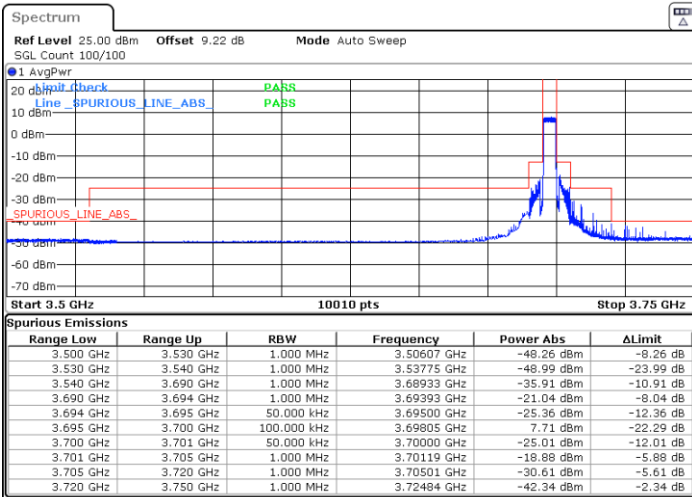

### N/A

LTE Band 48 / 5MHz

QPSK

Middle Channel / 1RB0

Middle Channel / 1RBmax

Date: 4.MAR.2024 23:58:56

Date: 5.MAR.2024 00:04:20

Middle Channel / Full

N/A

Date: 5.MAR.2024 00:09:44

LTE Band 48 / 5MHz

QPSK

Highest Channel / 1RB0

Highest Channel / 1RBmax

Date: 5.MAR.2024 00:15:08

Date: 5.MAR.2024 01:08:30

Highest Channel / FullIRB

N/A

Date: 5.MAR.2024 00:26:05

LTE Band 48 / 5MHz

16QAM

Lowest Channel / 1RB0

Lowest Channel / 1RBmax

Date: 4.MAR.2024 23:43:56