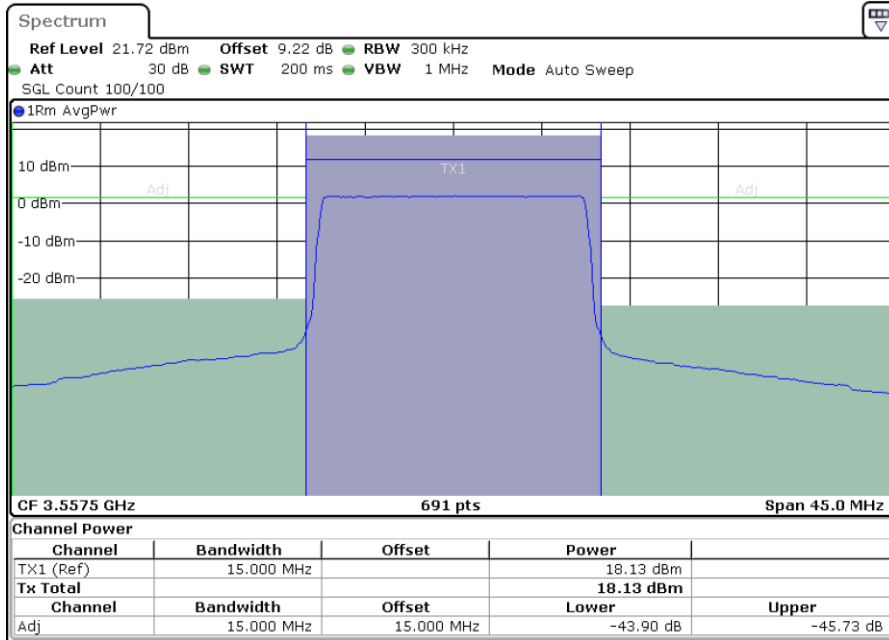

LTE Band 48 / 15MHz

256QAM

Lowest Channel / 1RB0

Lowest Channel / 1RBmax

Date: 13.MAR.2024 04:33:13

Date: 13.MAR.2024 04:36:22

Lowest Channel / FullRB

Date: 13.MAR.2024 04:39:32