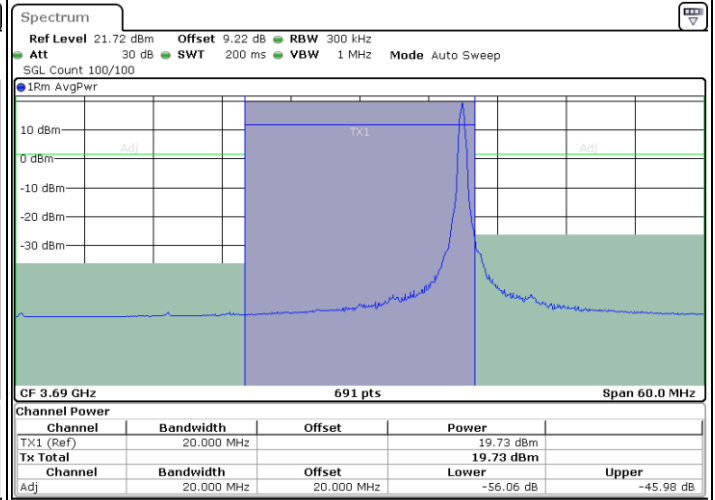

Lowest Channel / 1RBmax

Date: 13.MAR.2024 05:01:27

Date: 13.MAR.2024 05:04:39

Lowest Channel / FullRB

Date: 13.MAR.2024 05:07:43

LTE Band 48 / 20MHz

16QAM

Middle Channel / 1RB0

Middle Channel / 1RBmax

Date: 13.MAR.2024 05:11:52

Date: 13.MAR.2024 05:14:57

Middle Channel / FullRB

Date: 13.MAR.2024 05:18:00

LTE Band 48 / 20MHz

16QAM

Highest Channel / 1RB0

Highest Channel / 1RBmax

Date: 13.MAR.2024 05:21:03

Date: 13.MAR.2024 05:24:13

Highest Channel / FullRB

Date: 13.MAR.2024 05:27:17

LTE Band 48 / 20MHz

64QAM

Lowest Channel / 1RB0