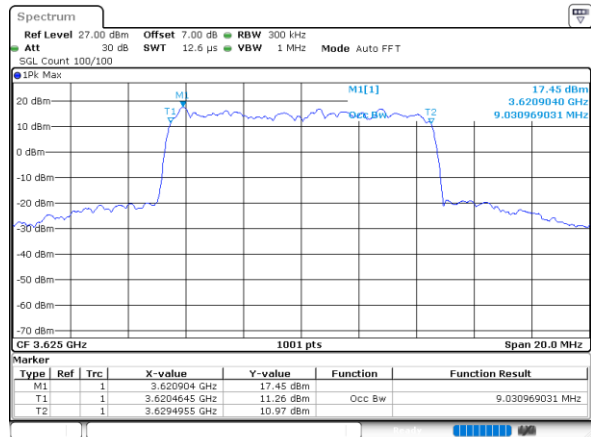

16QAM

Date: 14.MAR.2024 12:14:15

LTE Band 48 15MHz / Middle Channel / Full RB

QPSK