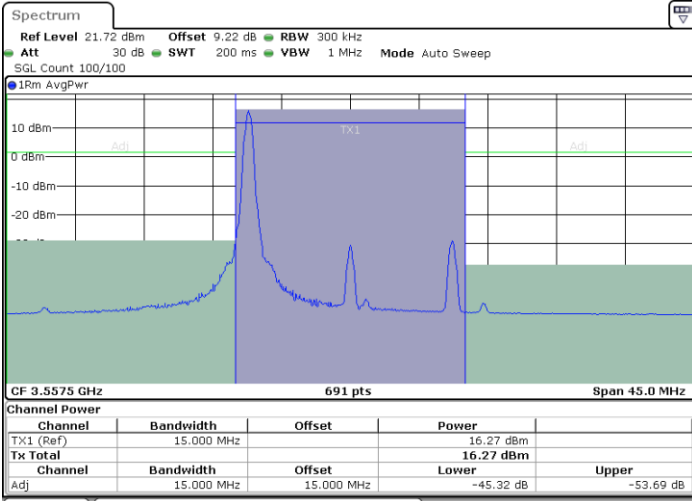

LTE Band 48 / 15MHz

256QAM

Lowest Channel / 1RB0

Lowest Channel / 1RBmax

Date: 13.MAR.2024 04:33:13