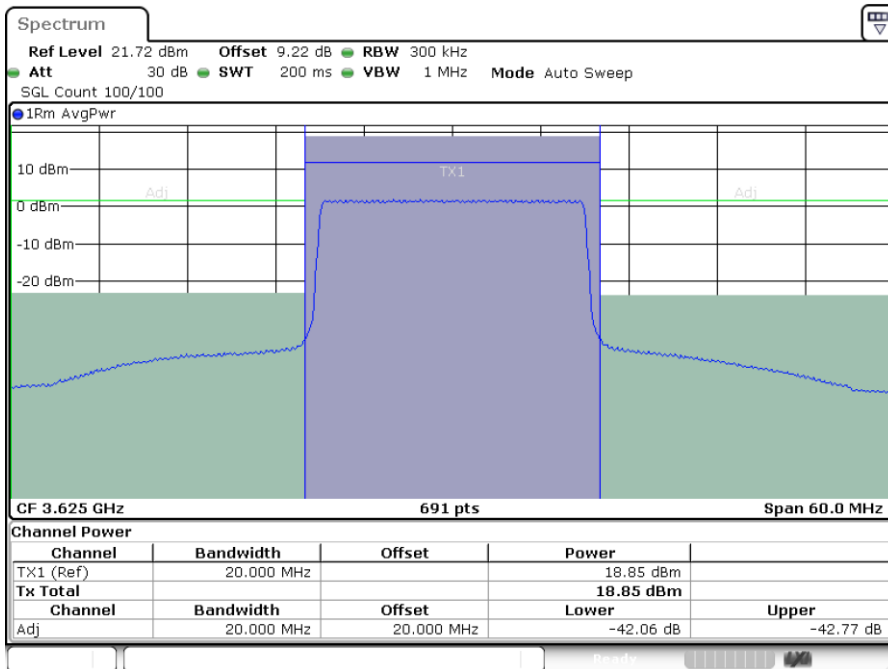

Lowest Channel / 1RBmax

Date: 13.MAR.2024 05:02:16

Date: 13.MAR.2024 05:05:23

Lowest Channel / FullRB

Date: 13.MAR.2024 05:08:29

LTE Band 48 / 20MHz

64QAM

Middle Channel / 1RB0

Middle Channel / 1RBmax

Date: 13.MAR.2024 05:12:40

Date: 13.MAR.2024 05:15:41

Middle Channel / FullRB

Date: 13.MAR.2024 05:18:45

LTE Band 48 / 20MHz

64QAM

Highest Channel / 1RB0

Highest Channel / 1RBmax

Date: 13.MAR.2024 05:21:51

Date: 13.MAR.2024 05:24:59

Highest Channel / FullRB

Date: 13.MAR.2024 05:28:03

LTE Band 48 / 20MHz

256QAM

Lowest Channel / 1RB0