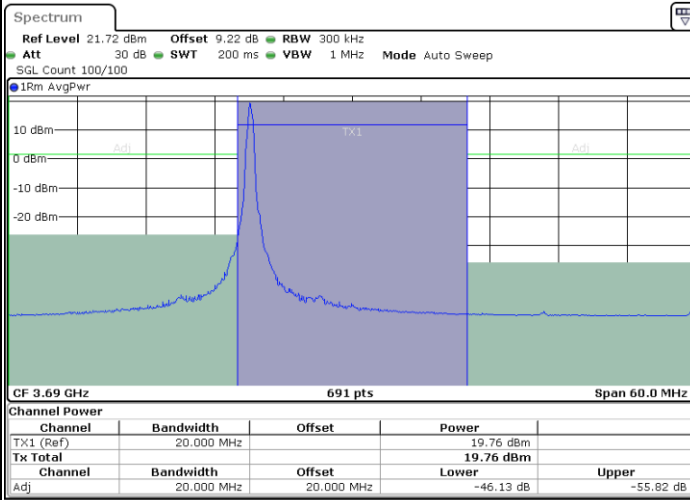

Middle Channel / 1RBmax

Date: 13.MAR.2024 05:11:52

Date: 13.MAR.2024 05:14:57

Middle Channel / FullRB

Date: 13.MAR.2024 05:18:00

LTE Band 48 / 20MHz

16QAM

Highest Channel / 1RB0

Highest Channel / 1RBmax

Date: 13.MAR.2024 05:21:03

Date: 13.MAR.2024 05:24:13

Highest Channel / FullRB

Date: 13.MAR.2024 05:27:17

LTE Band 48 / 20MHz

64QAM

Lowest Channel / 1RB0