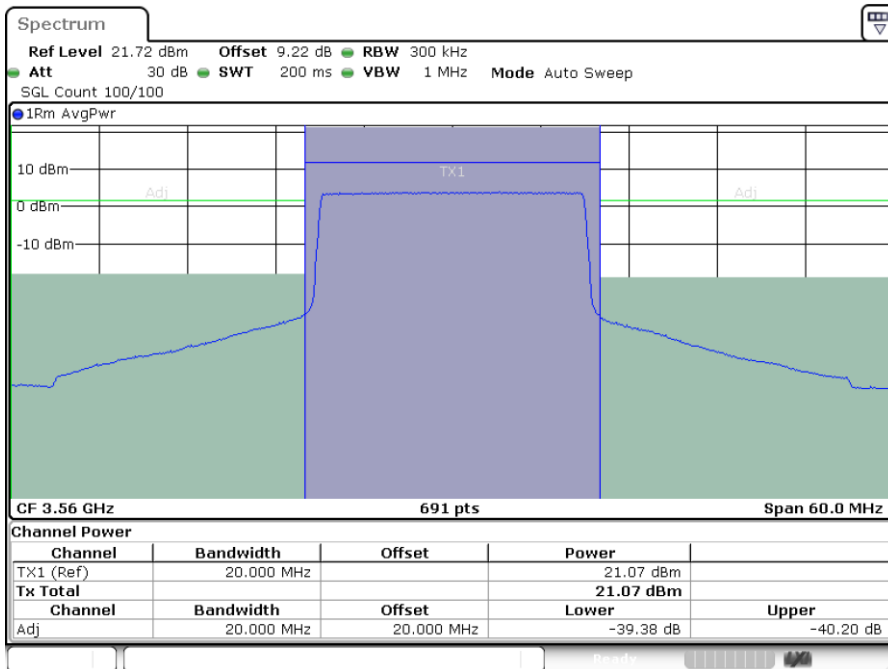

LTE Band 48 / 20MHz

QPSK

Lowest Channel / 1RB0

Lowest Channel / 1RBmax

Date: 13.MAR.2024 05:00:42

Date: 13.MAR.2024 05:03:50

Lowest Channel / FullRB

Date: 13.MAR.2024 05:06:58

**LTE Band 48 / 20MHz**

**QPSK**

**Middle Channel / 1RB0**

**Middle Channel / 1RBmax**

**Middle Channel / FullIRB**

LTE Band 48 / 20MHz

QPSK

Highest Channel / 1RB0