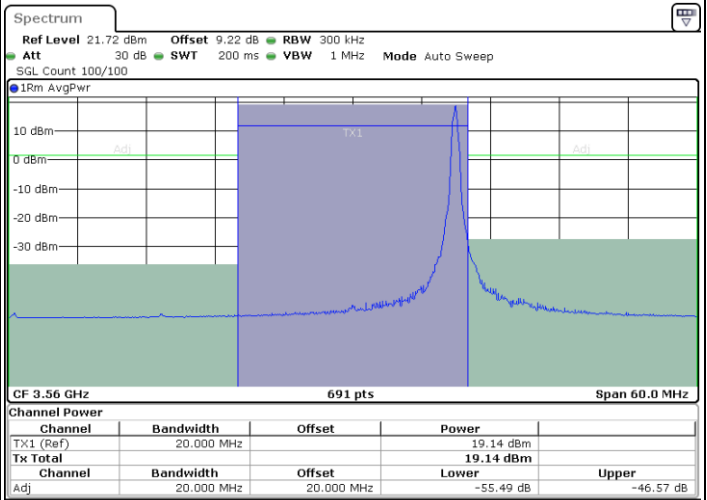

Middle Channel / 1RBmax

Date: 13.MAR.2024 05:11:52

Date: 13.MAR.2024 05:14:57

Middle Channel / FullRB

Date: 13.MAR.2024 05:18:00

LTE Band 48 / 20MHz

16QAM

Highest Channel / 1RB0

Highest Channel / 1RBmax

Date: 13.MAR.2024 05:21:03

Date: 13.MAR.2024 05:24:13

Highest Channel / FullRB

Date: 13.MAR.2024 05:27:17

LTE Band 48 / 20MHz

64QAM

Lowest Channel / 1RB0

Lowest Channel / 1RBmax

Date: 13.MAR.2024 05:02:16

Date: 13.MAR.2024 05:05:23

Lowest Channel / FullRB

Date: 13.MAR.2024 05:08:29

LTE Band 48 / 20MHz

64QAM

Middle Channel / 1RB0