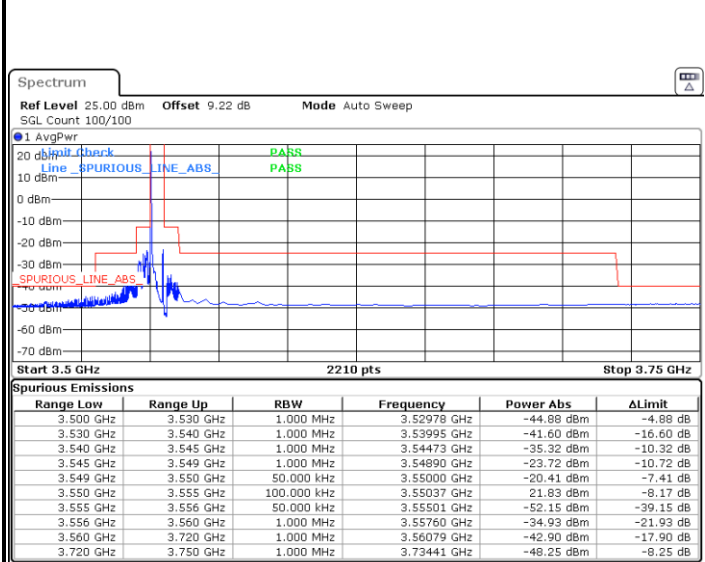

Conducted Band Edge

LTE Band 48 / 5MHz QPSK

Lowest Channel / 1RB0

Date: 4.MAR.2024 23:42:34