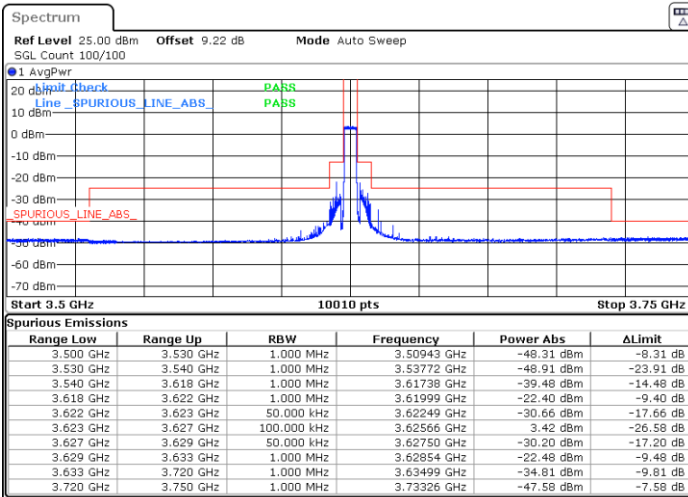

Middle Channel / Full

N/A

Date: 5.MAR.2024 00:13:47