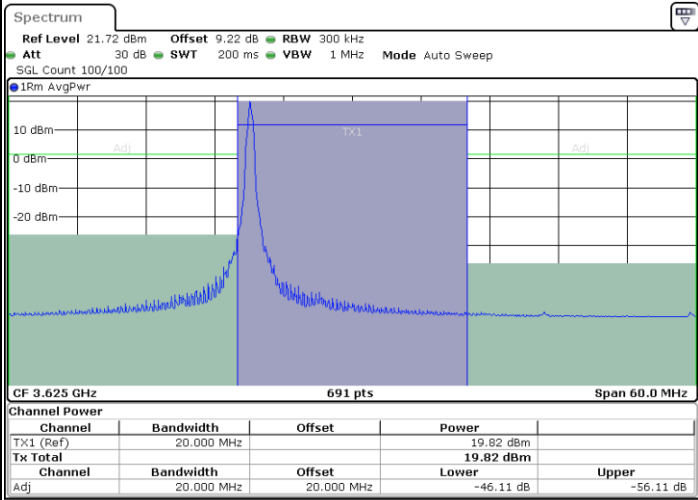

Highest Channel / 1RBmax

Date: 13.MAR.2024 05:20:17

Date: 13.MAR.2024 05:23:25

Highest Channel / FullRB

Date: 13.MAR.2024 05:26:33

LTE Band 48 / 20MHz

16QAM

Lowest Channel / 1RB0

Lowest Channel / 1RBmax

Date: 13.MAR.2024 05:01:27

Date: 13.MAR.2024 05:04:39

Lowest Channel / FullRB

Date: 13.MAR.2024 05:07:43

LTE Band 48 / 20MHz

16QAM

Middle Channel / 1RB0

Middle Channel / 1RBmax

Date: 13.MAR.2024 05:11:52

Date: 13.MAR.2024 05:14:57

Middle Channel / FullRB

Date: 13.MAR.2024 05:18:00

LTE Band 48 / 20MHz

16QAM

Highest Channel / 1RB0