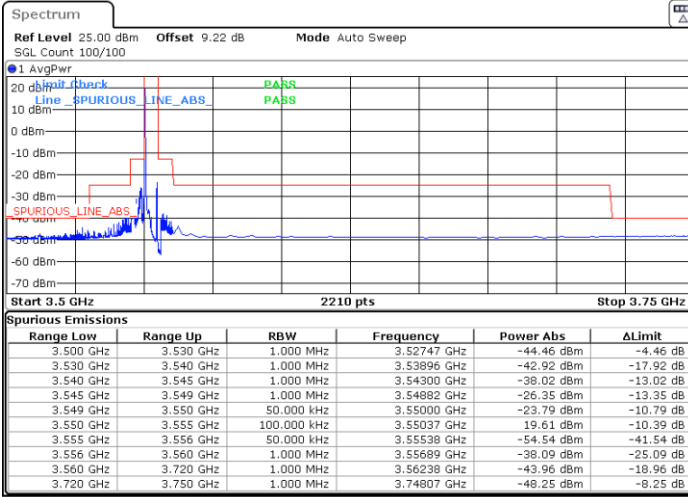

Date: 5.MAR.2024 00:00:18

Date: 5.MAR.2024 00:05:41

Middle Channel / Full

N/A

Date: 5.MAR.2024 00:11:05

LTE Band 48 / 5MHz

16QAM

Highest Channel / 1RB0

Highest Channel / 1RBmax

Date: 5.MAR.2024 00:16:30

Date: 5.MAR.2024 00:21:58

Highest Channel / FullIRB

N/A

Date: 5.MAR.2024 01:09:47

LTE Band 48 / 5MHz

64QAM

Lowest Channel / 1RB0

Lowest Channel / 1RBmax

Date: 4.MAR.2024 23:45:17

Date: 4.MAR.2024 23:50:45

Lowest Channel / FullIRB

N/A

Date: 4.MAR.2024 23:56:14

LTE Band 48 / 5MHz