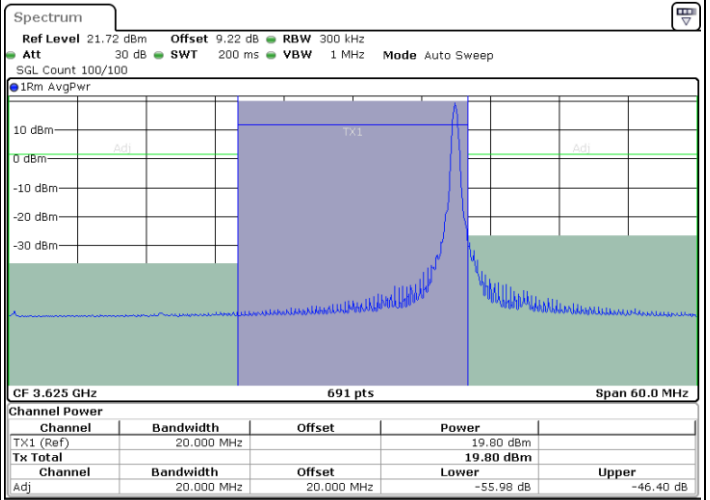

Date: 13.MAR.2024 05:14:57