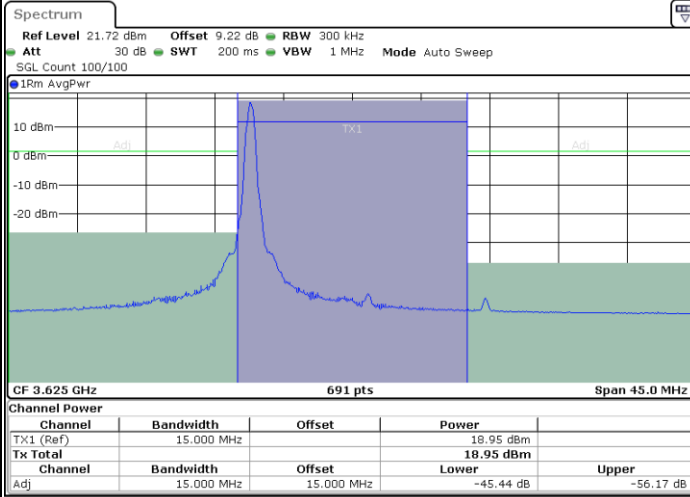

LTE Band 48 / 15MHz

64QAM

Middle Channel / 1RB0

Middle Channel / 1RBmax

Date: 13.MAR.2024 04:42:56

Date: 13.MAR.2024 04:46:00

Middle Channel / FullIRB

Date: 13.MAR.2024 04:49:05