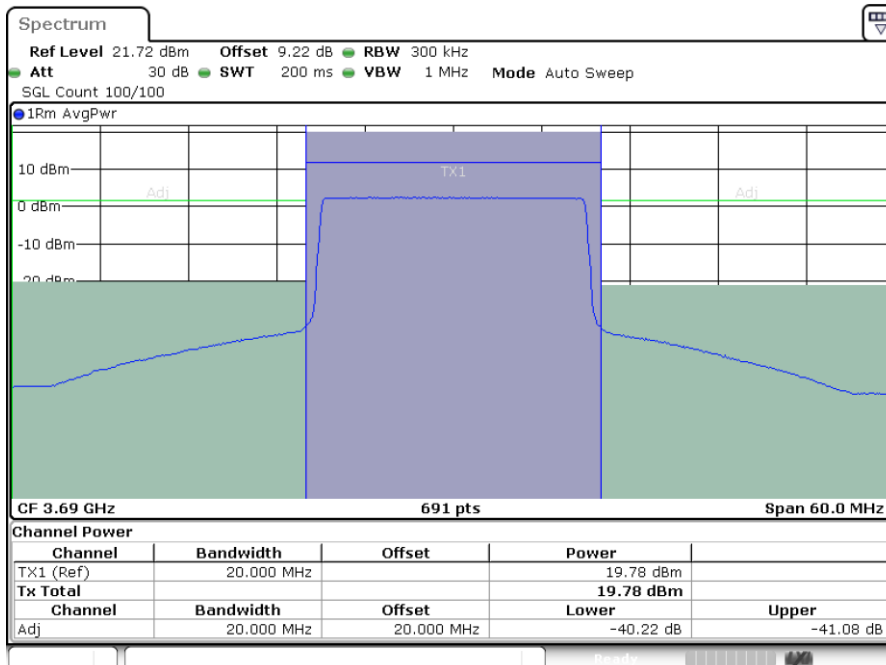

Highest Channel / 1RBmax

Date: 13.MAR.2024 05:21:03

Date: 13.MAR.2024 05:24:13

Highest Channel / FullRB

Date: 13.MAR.2024 05:27:17

LTE Band 48 / 20MHz

64QAM

Lowest Channel / 1RB0

Lowest Channel / 1RBmax

Date: 13.MAR.2024 05:02:16

Date: 13.MAR.2024 05:05:23

Lowest Channel / FullRB

Date: 13.MAR.2024 05:08:29

LTE Band 48 / 20MHz

64QAM

Middle Channel / 1RB0