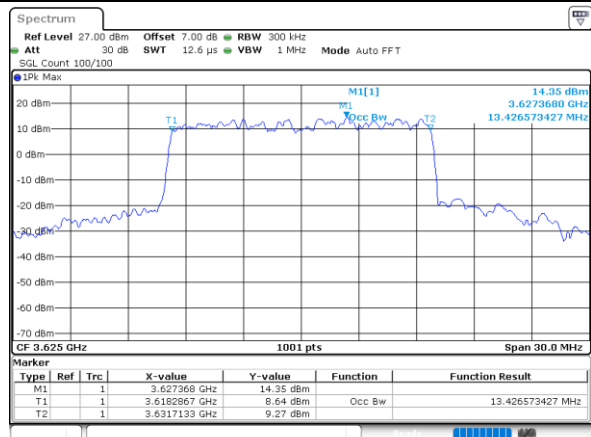

16QAM

Date: 14.MAR.2024 12:12:18

LTE Band 48 20MHz / Middle Channel / Full RB

QPSK