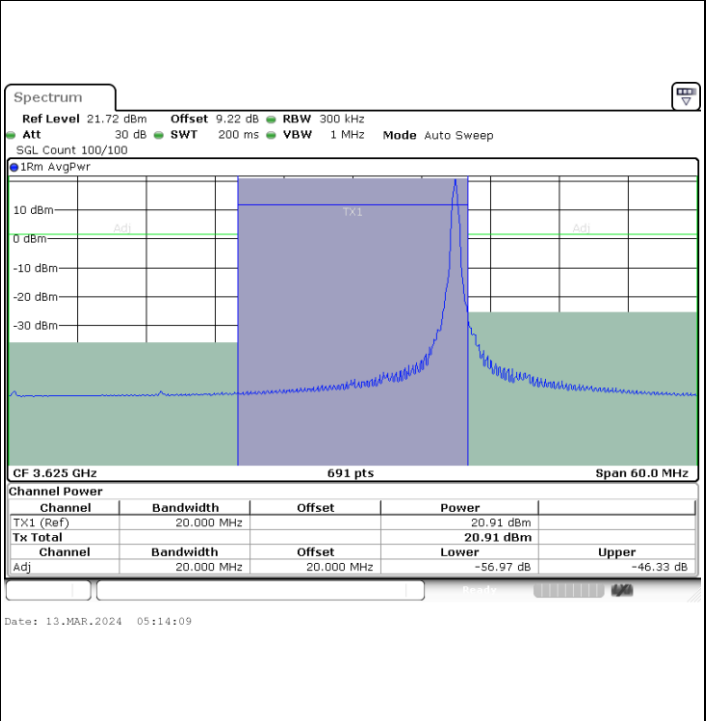

LTE Band 48 / 20MHz

QPSK

Lowest Channel / 1RB0

Lowest Channel / 1RBmax

Date: 13.MAR.2024 05:00:42

Date: 13.MAR.2024 05:03:50

Lowest Channel / FullRB

Date: 13.MAR.2024 05:06:58

**LTE Band 48 / 20MHz**

**QPSK**

**Middle Channel / 1RB0**

**Middle Channel / 1RBmax**

**Middle Channel / FullIRB**

LTE Band 48 / 20MHz

QPSK

Highest Channel / 1RB0