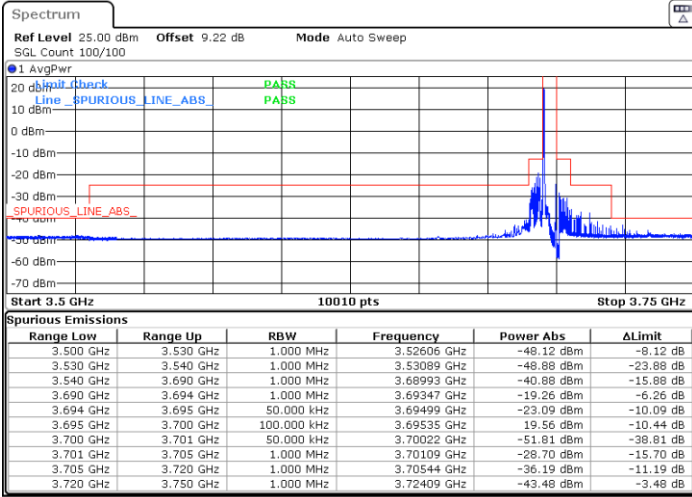

Date: 5.MAR.2024 00:07:02

Middle Channel / Full

N/A

Range Low	Range Up	RBW	Frequency	Power Abs	ΔLimit
3.500 GHz	3.530 GHz	1.000 MHz	3.52309 GHz	-48.13 dBm	-8.13 dB
3.530 GHz	3.540 GHz	1.000 MHz	3.53190 GHz	-48.87 dBm	-23.87 dB
3.540 GHz	3.618 GHz	1.000 MHz	3.61731 GHz	-35.77 dBm	-10.77 dB
3.618 GHz	3.622 GHz	1.000 MHz	3.62139 GHz	-21.00 dBm	-8.00 dB
3.622 GHz	3.623 GHz	50.000 kHz	3.62249 GHz	-28.09 dBm	-15.09 dB
3.623 GHz	3.627 GHz	100.000 kHz	3.62626 GHz	5.26 dBm	-24.74 dB
3.627 GHz	3.629 GHz	50.000 kHz	3.62752 GHz	-28.32 dBm	-15.32 dB
3.629 GHz	3.633 GHz	1.000 MHz	3.62881 GHz	-19.83 dBm	-6.83 dB
3.633 GHz	3.720 GHz	1.000 MHz	3.64426 GHz	-34.59 dBm	-9.59 dB
3.720 GHz	3.750 GHz	1.000 MHz	3.74600 GHz	-47.56 dBm	-7.56 dB

Date: 5.MAR.2024 00:12:26

LTE Band 48 / 5MHz

64QAM

Highest Channel / 1RB0

Highest Channel / 1RBmax

Date: 5.MAR.2024 00:17:51

Date: 5.MAR.2024 00:23:20

Highest Channel / FullIRB

N/A

Date: 5.MAR.2024 01:11:04

LTE Band 48 / 5MHz

256QAM

Lowest Channel / 1RB0

Lowest Channel / 1RBmax

Date: 4.MAR.2024 23:46:38

Date: 4.MAR.2024 23:52:07