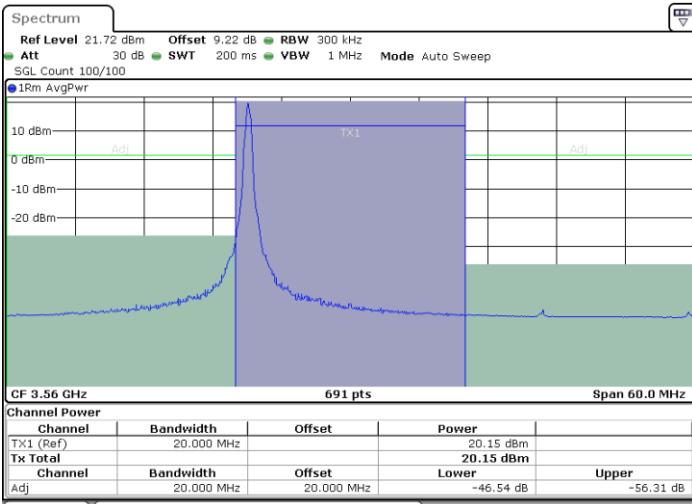

LTE Band 48 / 20MHz

16QAM

Lowest Channel / 1RB0

Lowest Channel / 1RBmax

Date: 13.MAR.2024 05:01:27