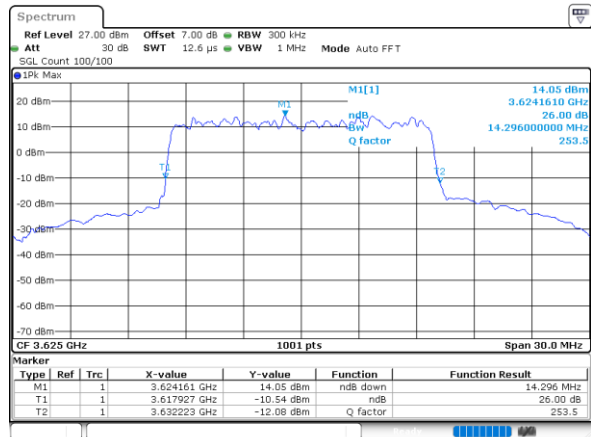

16QAM

Date: 14.MAR.2024 12:12:46

LTE Band 48 20MHz / Middle channel / Full RB

QPSK