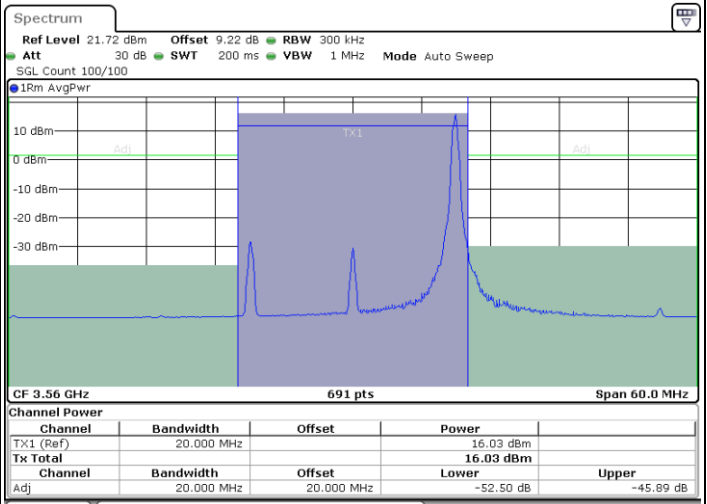

Highest Channel / 1RBmax

Date: 13.MAR.2024 05:21:51

Date: 13.MAR.2024 05:24:59

Highest Channel / FullRB

Date: 13.MAR.2024 05:28:03

LTE Band 48 / 20MHz

256QAM

Lowest Channel / 1RB0

Lowest Channel / 1RBmax

Date: 13.MAR.2024 05:03:01

Date: 13.MAR.2024 05:06:09

Lowest Channel / FullIRB

Date: 13.MAR.2024 05:09:17

LTE Band 48 / 20MHz

256QAM

Middle Channel / 1RB0