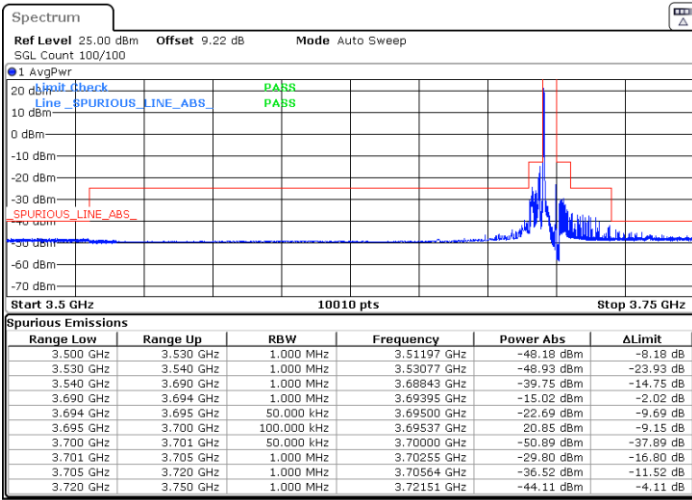

Date: 4.MAR.2024 23:49:24

Lowest Channel / FullIRB

N/A

Date: 4.MAR.2024 23:54:52

LTE Band 48 / 5MHz

16QAM

Middle Channel / 1RB0

Middle Channel / 1RBmax

Date: 5.MAR.2024 00:00:18

Date: 5.MAR.2024 00:05:41

Middle Channel / Full

N/A

Date: 5.MAR.2024 00:11:05

LTE Band 48 / 5MHz

16QAM

Highest Channel / 1RB0

Highest Channel / 1RBmax

Date: 5.MAR.2024 00:16:30

Date: 5.MAR.2024 00:21:58

Highest Channel / FullIRB

N/A

Date: 5.MAR.2024 01:09:47

LTE Band 48 / 5MHz

64QAM

Lowest Channel / 1RB0

Lowest Channel / 1RBmax

Date: 4.MAR.2024 23:45:17

Date: 4.MAR.2024 23:50:45

Lowest Channel / FullIRB

N/A

Date: 4.MAR.2024 23:56:14

LTE Band 48 / 5MHz