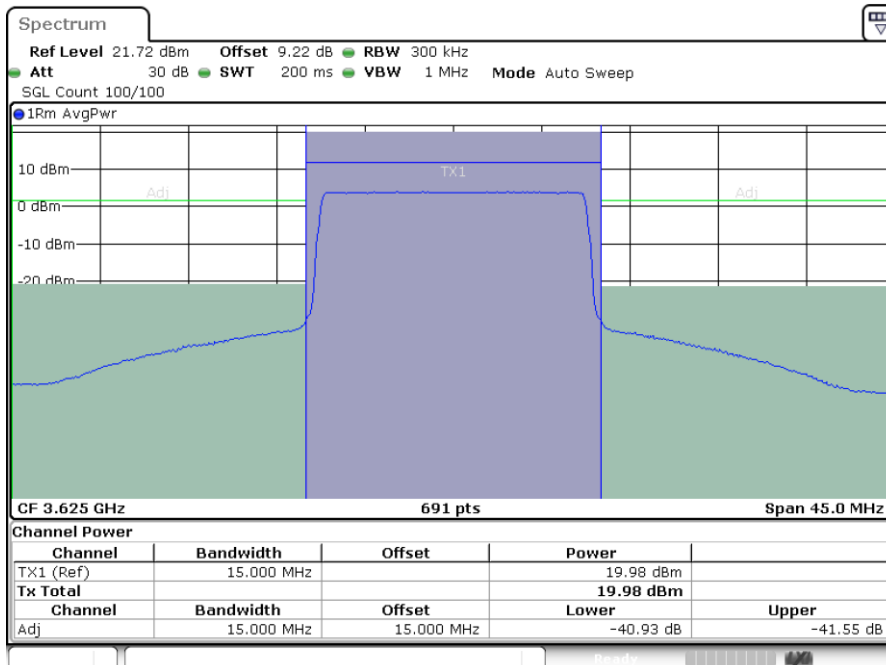

LTE Band 48 / 15MHz

64QAM

Middle Channel / 1RB0

Middle Channel / 1RBmax

Date: 13.MAR.2024 04:42:56

Date: 13.MAR.2024 04:46:00

Middle Channel / FullIRB

Date: 13.MAR.2024 04:49:05