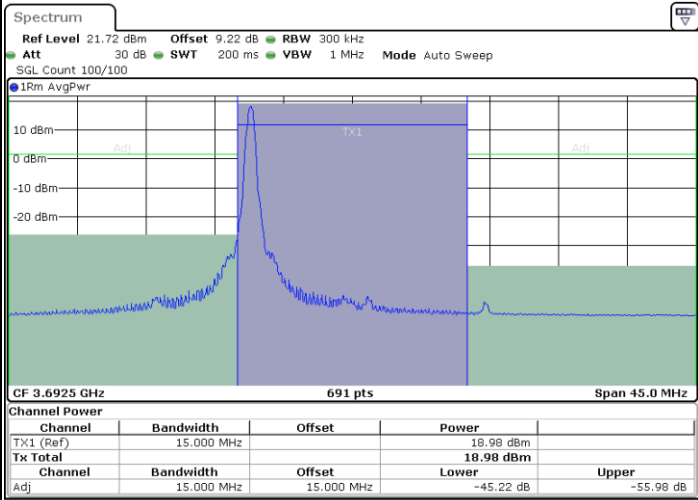

LTE Band 48 / 15MHz

64QAM

Highest Channel / 1RB0

Highest Channel / 1RBmax

Date: 13.MAR.2024 04:52:14