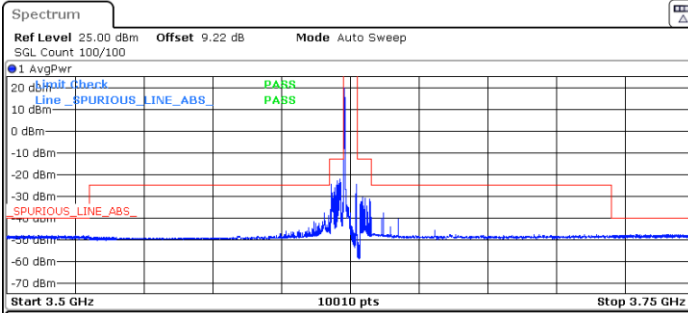

LTE Band 48 / 5MHz

64QAM

Middle Channel / 1RB0

Middle Channel / 1RBmax

Range Low	Range Up	RBW	Frequency	Power Abs	ΔLimit
3.500 GHz	3.530 GHz	1.000 MHz	3.51170 GHz	-48.15 dBm	-8.15 dB
3.530 GHz	3.540 GHz	1.000 MHz	3.53461 GHz	-48.04 dBm	-23.04 dB
3.540 GHz	3.618 GHz	1.000 MHz	3.61553 GHz	-37.81 dBm	-12.81 dB
3.618 GHz	3.622 GHz	1.000 MHz	3.62130 GHz	-22.12 dBm	-9.12 dB
3.622 GHz	3.623 GHz	50.000 kHz	3.62250 GHz	-23.13 dBm	-10.13 dB
3.623 GHz	3.627 GHz	100.000 kHz	3.62281 GHz	19.69 dBm	-10.31 dB
3.627 GHz	3.629 GHz	50.000 kHz	3.62770 GHz	-51.57 dBm	-38.57 dB
3.629 GHz	3.633 GHz	1.000 MHz	3.62944 GHz	-30.41 dBm	-17.41 dB
3.633 GHz	3.720 GHz	1.000 MHz	3.63709 GHz	-37.68 dBm	-12.68 dB
3.720 GHz	3.750 GHz	1.000 MHz	3.74909 GHz	-47.45 dBm	-7.45 dB

Date: 5.MAR.2024 00:01:38