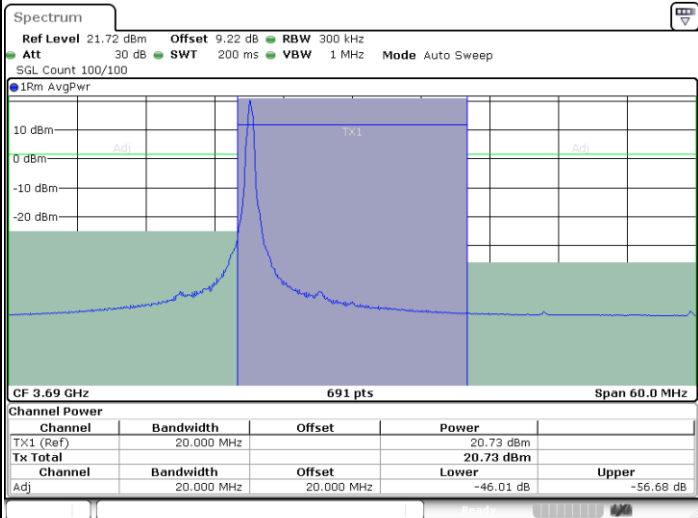

**LTE Band 48 / 20MHz**

**QPSK**

**Middle Channel / 1RB0**

**Middle Channel / 1RBmax**

**Middle Channel / FullIRB**

LTE Band 48 / 20MHz

QPSK

Highest Channel / 1RB0

Highest Channel / 1RBmax

Date: 13.MAR.2024 05:20:17

Date: 13.MAR.2024 05:23:25

Highest Channel / FullRB

Date: 13.MAR.2024 05:26:33

LTE Band 48 / 20MHz

16QAM

Lowest Channel / 1RB0