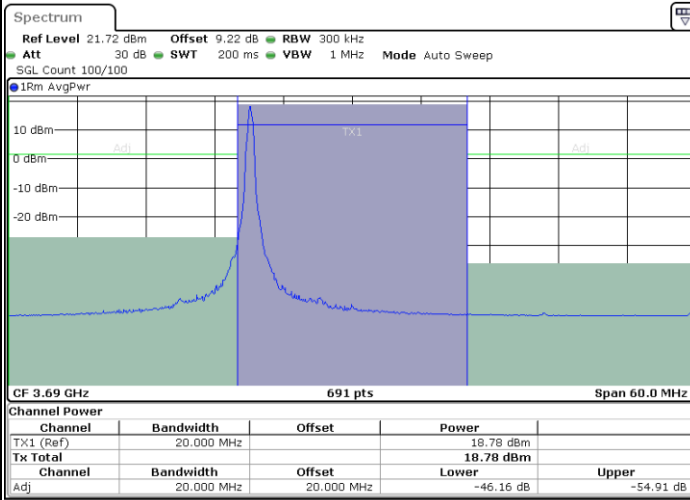

Middle Channel / 1RBmax

Date: 13.MAR.2024 05:12:40

Date: 13.MAR.2024 05:15:41

Middle Channel / FullRB

Date: 13.MAR.2024 05:18:45

LTE Band 48 / 20MHz

64QAM

Highest Channel / 1RB0

Highest Channel / 1RBmax

Date: 13.MAR.2024 05:21:51

Date: 13.MAR.2024 05:24:59

Highest Channel / FullRB

Date: 13.MAR.2024 05:28:03

LTE Band 48 / 20MHz

256QAM

Lowest Channel / 1RB0