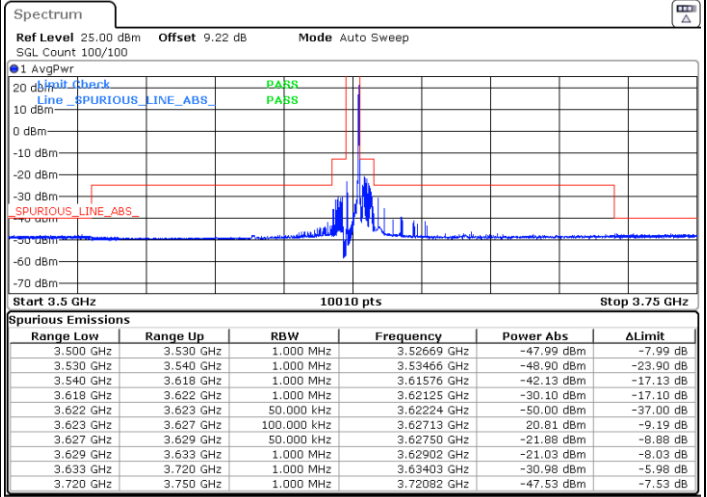

Highest Channel / FullIRB

N/A

Date: 5.MAR.2024 00:26:05

LTE Band 48 / 5MHz

16QAM

Lowest Channel / 1RB0

Lowest Channel / 1RBmax

Date: 4.MAR.2024 23:43:56

Date: 4.MAR.2024 23:49:24

Lowest Channel / FullIRB

N/A

Date: 4.MAR.2024 23:54:52

LTE Band 48 / 5MHz

16QAM

Middle Channel / 1RB0

Middle Channel / 1RBmax

Date: 5.MAR.2024 00:00:18

Date: 5.MAR.2024 00:05:41

Middle Channel / Full

N/A

Date: 5.MAR.2024 00:11:05

LTE Band 48 / 5MHz

16QAM

Highest Channel / 1RB0

Highest Channel / 1RBmax

Date: 5.MAR.2024 00:16:30

Date: 5.MAR.2024 00:21:58

Highest Channel / FullIRB

N/A

Date: 5.MAR.2024 01:09:47

LTE Band 48 / 5MHz

64QAM