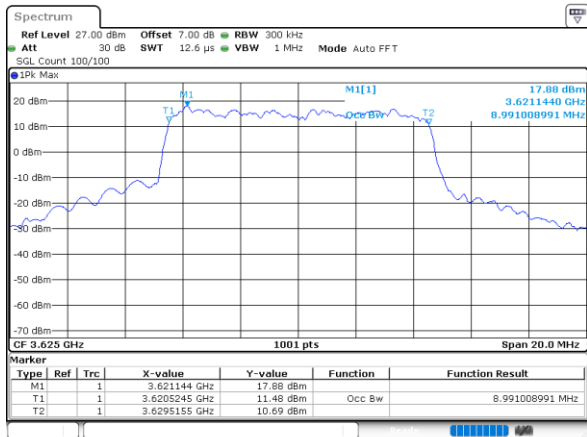

LTE Band 48 10MHz / Middle Channel / Full RB

QPSK

Date: 14.MAR.2024 12:13:19