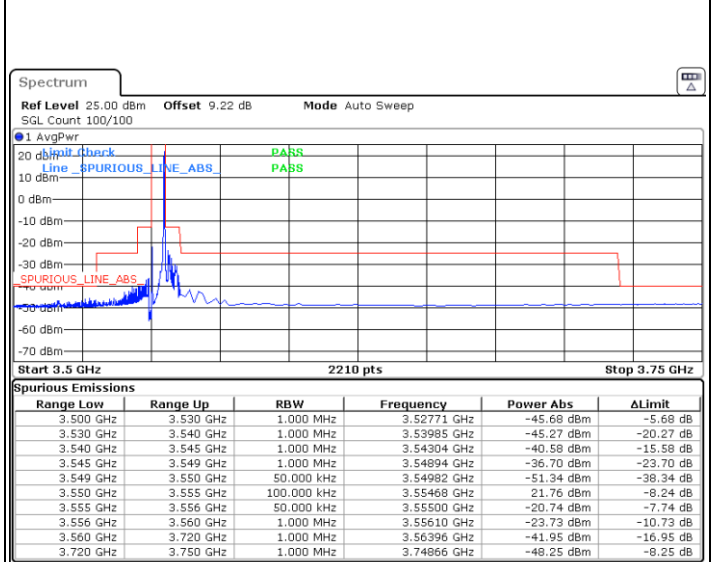

Lowest Channel / 1RBmax

Date: 4.MAR.2024 23:48:03