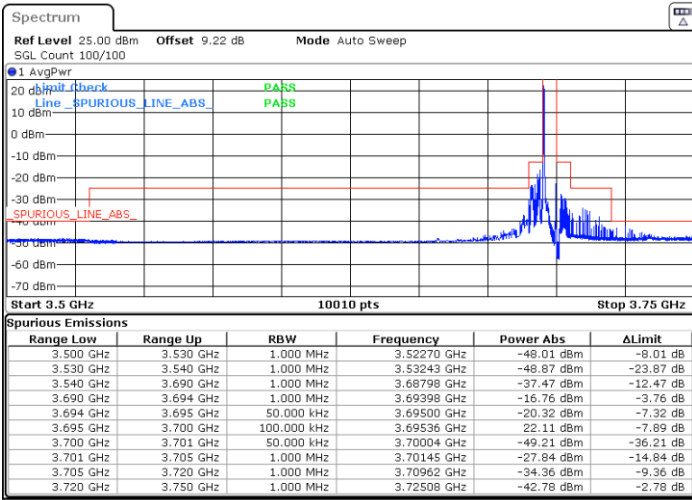

### N/A

LTE Band 48 / 5MHz

QPSK

Middle Channel / 1RB0

Middle Channel / 1RBmax

Date: 4.MAR.2024 23:58:56

Date: 5.MAR.2024 00:04:20

Middle Channel / Full

N/A

Date: 5.MAR.2024 00:09:44

LTE Band 48 / 5MHz

QPSK

Highest Channel / 1RB0

Highest Channel / 1RBmax

Date: 5.MAR.2024 00:15:08

Date: 5.MAR.2024 01:08:30

Highest Channel / FullIRB

N/A

Date: 5.MAR.2024 00:26:05

LTE Band 48 / 5MHz

16QAM

Lowest Channel / 1RB0

Lowest Channel / 1RBmax

Date: 4.MAR.2024 23:43:56