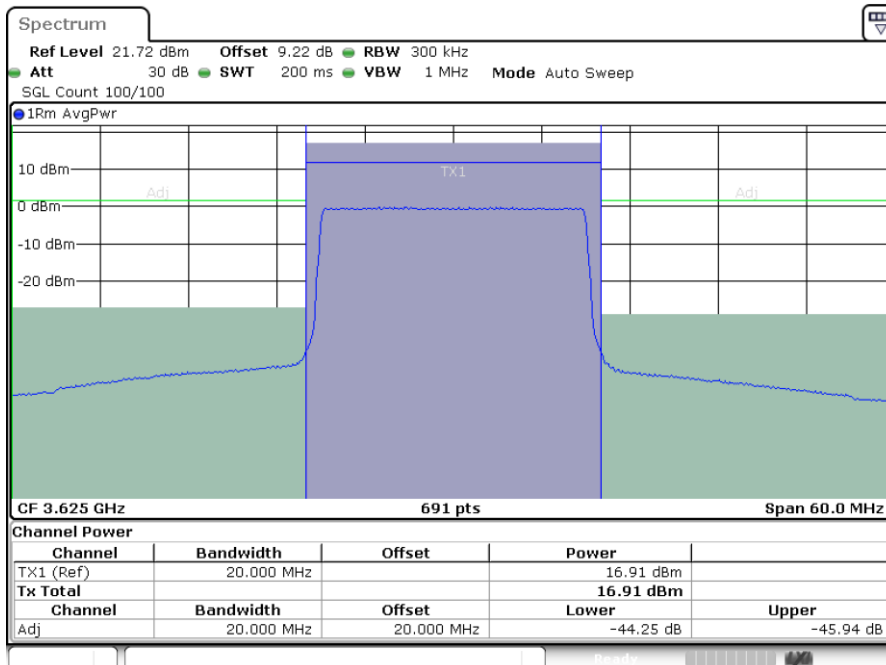

Lowest Channel / 1RBmax

Date: 13.MAR.2024 05:03:01

Date: 13.MAR.2024 05:06:09

Lowest Channel / FullIRB

Date: 13.MAR.2024 05:09:17

LTE Band 48 / 20MHz

256QAM

Middle Channel / 1RB0

Middle Channel / 1RBmax

Date: 13.MAR.2024 05:13:24

Date: 13.MAR.2024 05:16:26

Middle Channel / FullRB

Date: 13.MAR.2024 05:19:33

LTE Band 48 / 20MHz

256QAM

Highest Channel / 1RB0

Highest Channel / 1RBmax

Date: 13.MAR.2024 05:22:36

Date: 13.MAR.2024 05:25:44

Highest Channel / FullRB

Date: 13.MAR.2024 05:28:51