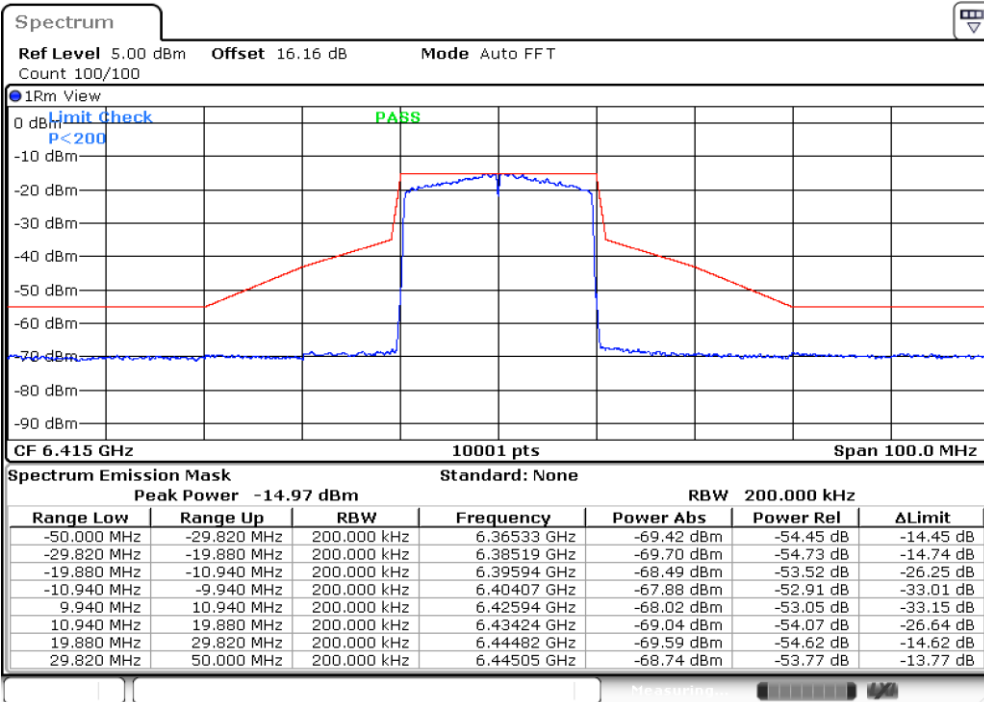

	Ant18	7025	See test graph	See test graph	PASS
11BE160MIMO	Ant5	6025	See test graph	See test graph	PASS
	Ant18	6025	See test graph	See test graph	PASS
	Ant5	6185	See test graph	See test graph	PASS
	Ant18	6185	See test graph	See test graph	PASS
	Ant5	6345	See test graph	See test graph	PASS
	Ant18	6345	See test graph	See test graph	PASS
	Ant5	6505	See test graph	See test graph	PASS
	Ant18	6505	See test graph	See test graph	PASS
	Ant5	6665	See test graph	See test graph	PASS
	Ant18	6665	See test graph	See test graph	PASS
	Ant5	6825	See test graph	See test graph	PASS
	Ant18	6825	See test graph	See test graph	PASS
	Ant5	6985	See test graph	See test graph	PASS
	Ant18	6985	See test graph	See test graph	PASS

Test Graphs

Date: 25.MAY.2023 06:25:52

Date: 25.MAY.2023 06:26:31

11BE20MIMO\_Ant5\_6415

Date: 6.JUN.2023 17:28:19

11BE20MIMO\_Ant18\_6415

Date: 6.JUN.2023 17:29:14