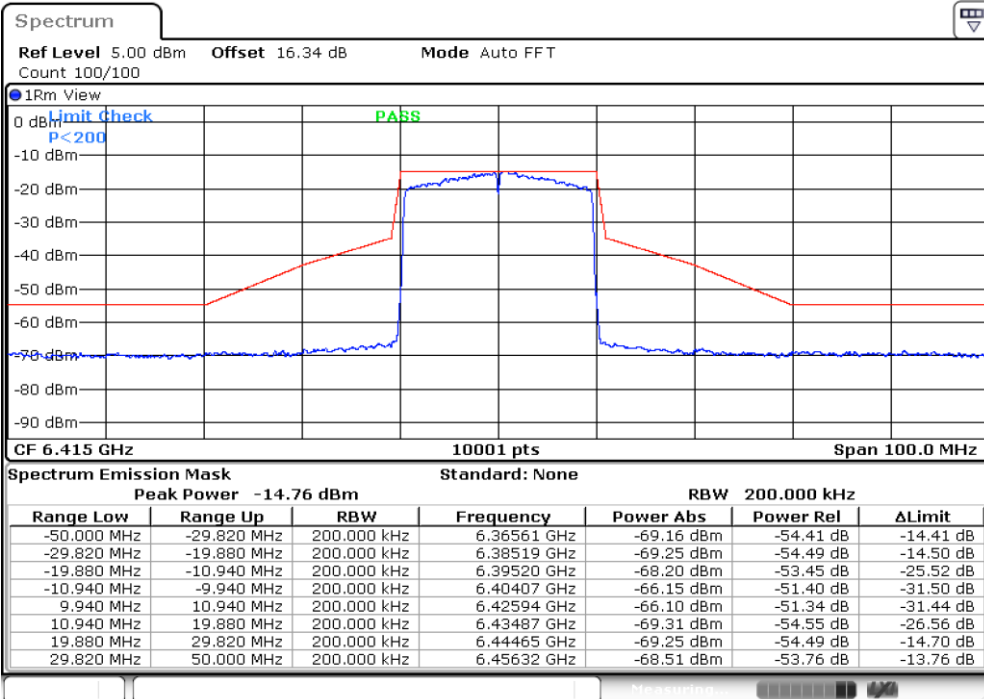

	Ant18	7025	See test graph	See test graph	PASS
11BE160MIMO	Ant5	6025	See test graph	See test graph	PASS
	Ant18	6025	See test graph	See test graph	PASS
	Ant5	6185	See test graph	See test graph	PASS
	Ant18	6185	See test graph	See test graph	PASS
	Ant5	6345	See test graph	See test graph	PASS
	Ant18	6345	See test graph	See test graph	PASS
	Ant5	6505	See test graph	See test graph	PASS
	Ant18	6505	See test graph	See test graph	PASS
	Ant5	6665	See test graph	See test graph	PASS
	Ant18	6665	See test graph	See test graph	PASS
	Ant5	6825	See test graph	See test graph	PASS
	Ant18	6825	See test graph	See test graph	PASS
	Ant5	6985	See test graph	See test graph	PASS
	Ant18	6985	See test graph	See test graph	PASS

Test Graphs

Date: 25.MAY.2023 06:25:52

Date: 25.MAY.2023 06:26:31

11BE20MIMO\_Ant5\_6415

Date: 6.JUN.2023 17:28:19

11BE20MIMO\_Ant18\_6415

Date: 6.JUN.2023 17:29:14