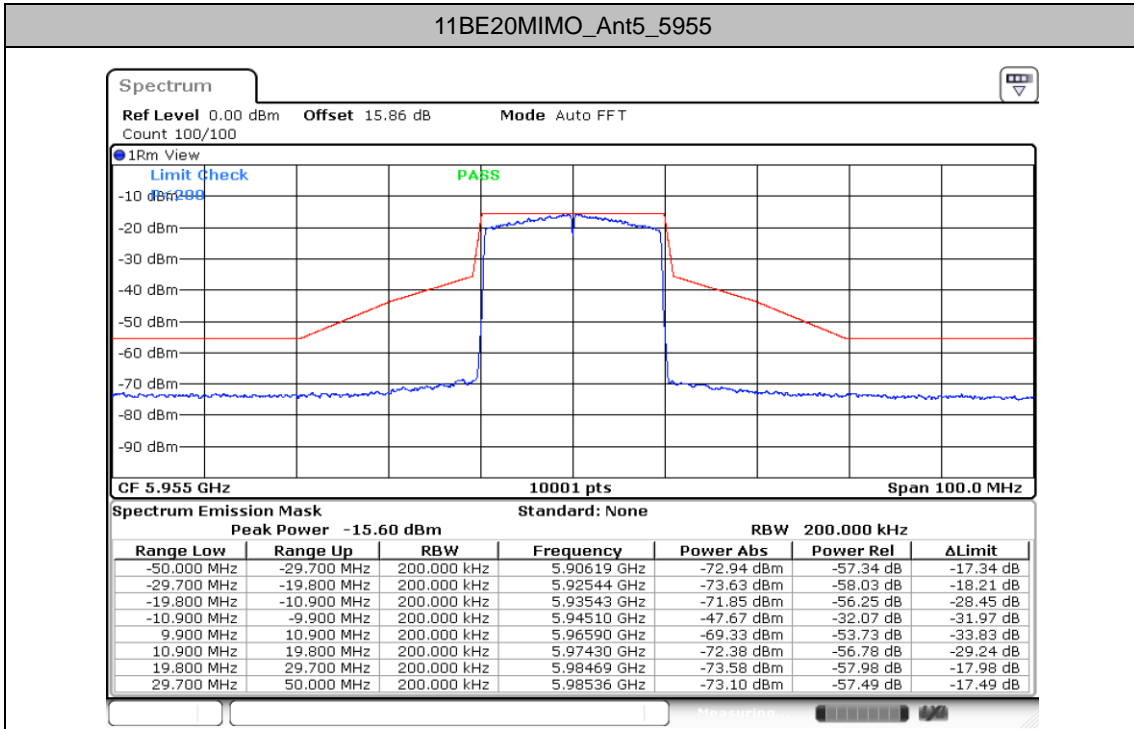

Test Graphs

Date: 25.MAY.2023 06:25:52