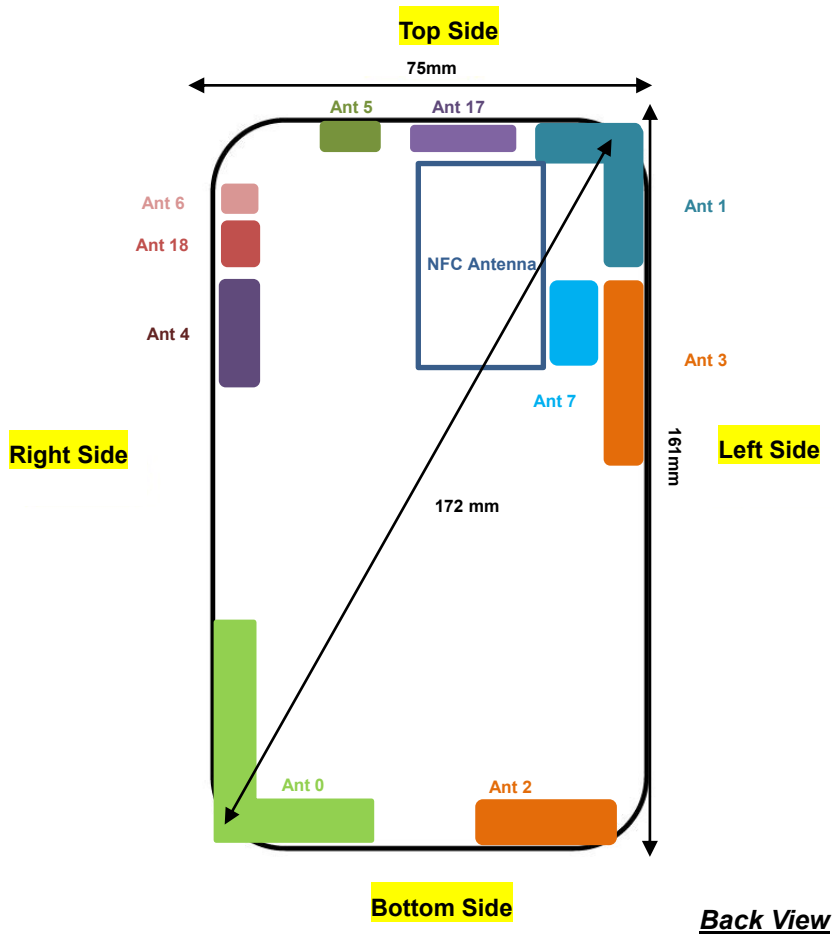

Appendix D. SAR Test Setup Photos

Head Exposure Condition

Right Cheek, Test Separation 0 mm

Right Tilted, Test Separation 0 mm

Left Cheek, Test Separation 0 mm

Left Tilted, Test Separation 0 mm

Body-worn Exposure Condition

Front, Test Separation 15 mm

Back, Test Separation 15 mm

Product Specific 10g SAR

Front, Test Separation 0 mm

Back, Test Separation 0 mm

Right Side, Test Separation 0 mm

Top Side, Test Separation 0 mm

Appendix D. PD Test Setup Photos

Front, Test Separation 2 mm

Back, Test Separation 2mm

Left Side, Test Separation 2 mm

Right Side, Test Separation 2 mm

Top Side, Test Separation 2 mm

Top Side, Test Separation 8.59 mm

Top Side, Test Separation 10 mm

Antenna Location

Antenna	Support Band
Antenna 0	GSM: 850<TX/RX> UMTS: B5 <TX/RX> LTE: B5/12/13/17/26<TX/RX> NR: n5<TX/RX>
Antenna 1	GSM: 850/1900<TX/RX> UMTS: B2/4/5 <TX/RX> LTE: B4/5/7/12/13/17/26/66/38/41/42/48<TX/RX> NR: n5/n7/n66/n38/n41/n77/n78 <TX/RX>
Antenna 2	GSM: 1900<TX/RX> UMTS: B2/4<TX/RX> LTE: B2/4/7/25/66/38/41<TX/RX> NR: n7/n66/n38/n41<TX/RX>
Antenna 3	LTE: B4/7/66/38/41<TX/RX> NR: n7/n66/n38/n41 <TX/RX>
Antenna 4	LTE: B2/4/7/25/66/38/41<TX/RX> NR: n7/n66/n38/n41<TX/RX>
Antenna 5	LTE: B42/48 NR: n77/n78 <TX/RX> WLAN 5GHz/6GHz Chain 0<TX/RX>
Antenna 6	LTE: B42/48 NR: n77/n78 <TX/RX> Bluetooth Chain 1<TX/RX> WLAN 2.4GHz Chain 1<TX/RX>
Antenna 7	LTE: B42/48 NR: n77/n78 <TX/RX>
Antenna 17	WLAN 2.4GHz Chain 0<TX/RX> Bluetooth Chain 0<TX/RX>
Antenna 18	WLAN 5GHz/6GHz Chain 1<TX/RX>
NFC Antenna	NFC<TX/RX>